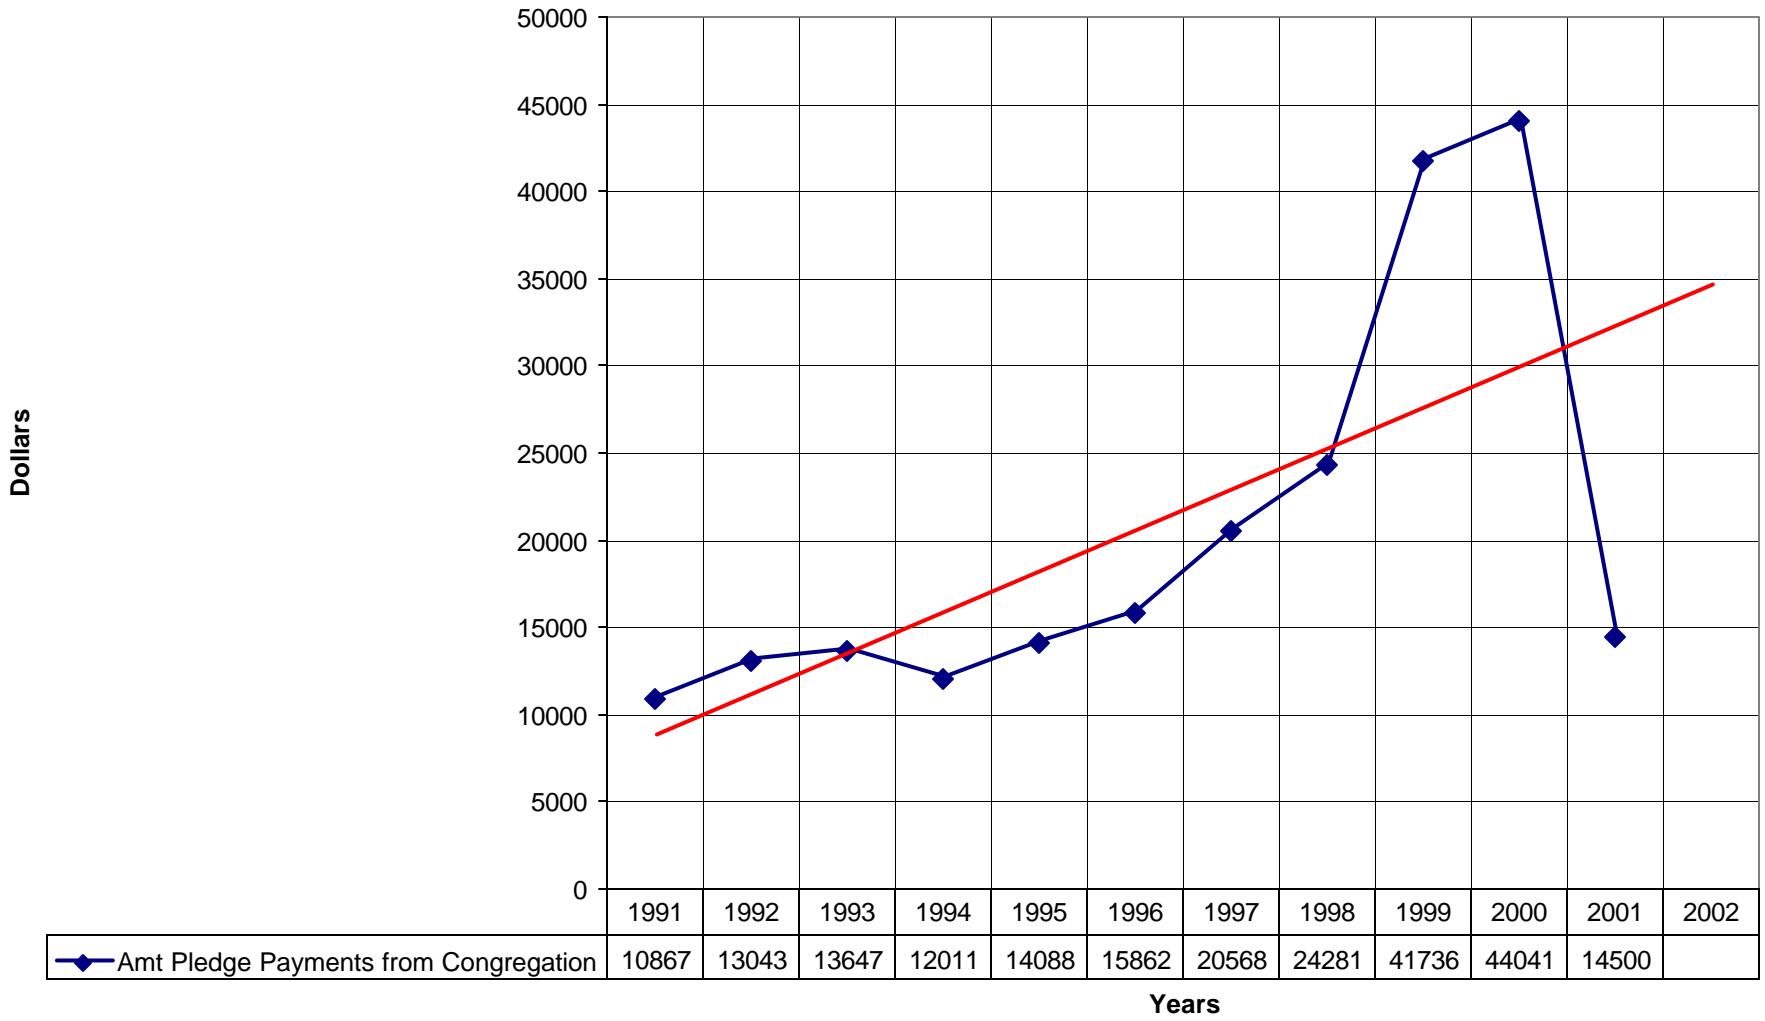

### 6018 St. Peter's Episcopal Church KEYS

◆ Average Sunday Attendance 
 ■ EasterAttendance 
 — Linear (Average Sunday Attendance) 
 — Linear (EasterAttendance)

6018 St. Peter's Episcopal Church KEYS

◆ EasterAttendance — Linear (EasterAttendance)

6018 St. Peter's Episcopal Church KEYS

◆ Number of Baptism

1991 1992 1993 1994 1995 1996 1997 1998 1999 2000 2001 2002

Years

◆ Number of Baptism — Linear (Number of Baptism)

6018 St. Peter's Episcopal Church KEYS

◆ Amt Pledge Payments from Congregation — Linear (Amt Pledge Payments from Congregation)

6018 St. Peter's Episcopal Church KEYS

6018 St. Peter's Episcopal Church KEYS

◆ Average Sunday Attendance — Linear (Average Sunday Attendance)

◆ EasterAttendance — Linear (EasterAttendance)

6018 St. Peter's Episcopal Church KEYS

◆ Number of Baptism

1998

1999

2000

2001

2002