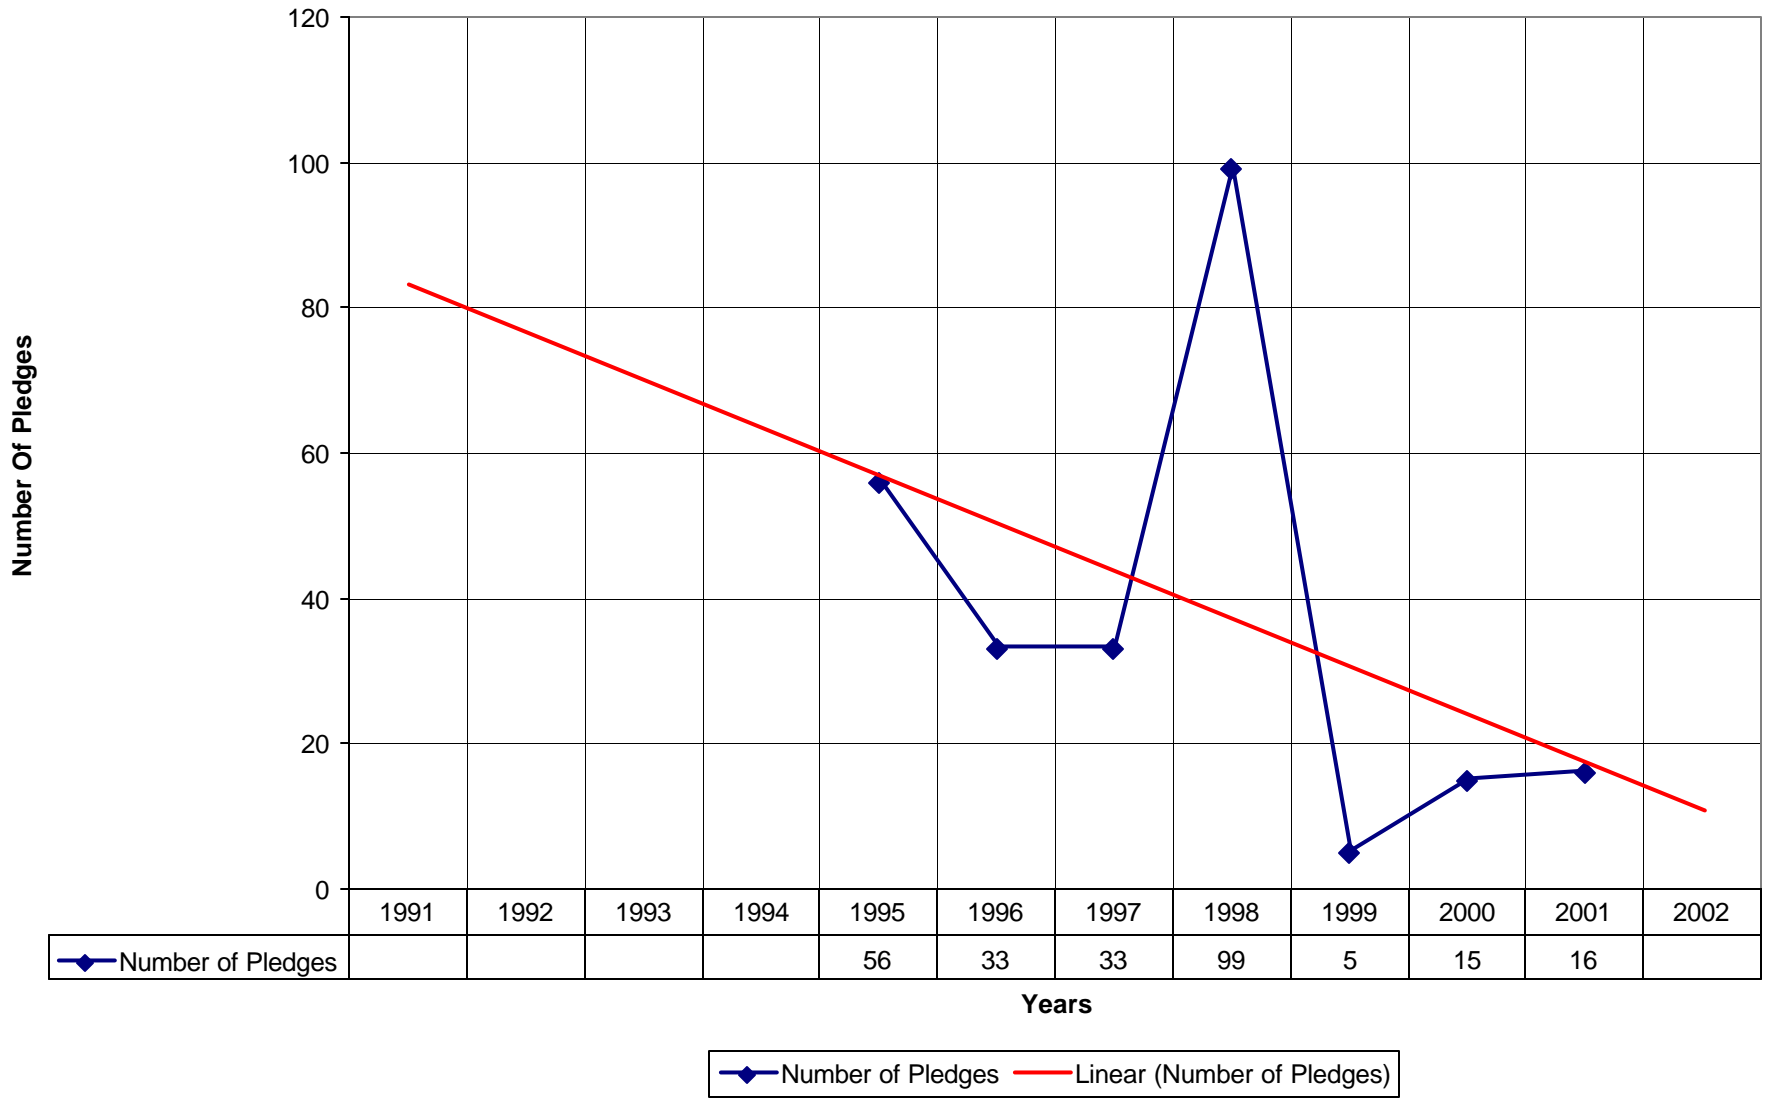

### 6018 St. Peter's Episcopal Church KEYS

◆ Average Sunday Attendance 
 ■ EasterAttendance 
 — Linear (Average Sunday Attendance) 
 — Linear (EasterAttendance)

6018 St. Peter's Episcopal Church KEYS

◆ EasterAttendance — Linear (EasterAttendance)

6018 St. Peter's Episcopal Church KEYS

◆ Number of Baptism

1991 1992 1993 1994 1995 1996 1997 1998 1999 2000 2001 2002

Years

◆ Number of Baptism — Linear (Number of Baptism)

6018 St. Peter's Episcopal Church KEYS

◆ Amt Pledge Payments from Congregation — Linear (Amt Pledge Payments from Congregation)

6018 St. Peter's Episcopal Church KEYS

6018 St. Peter's Episcopal Church KEYS

◆ Average Sunday Attendance — Linear (Average Sunday Attendance)