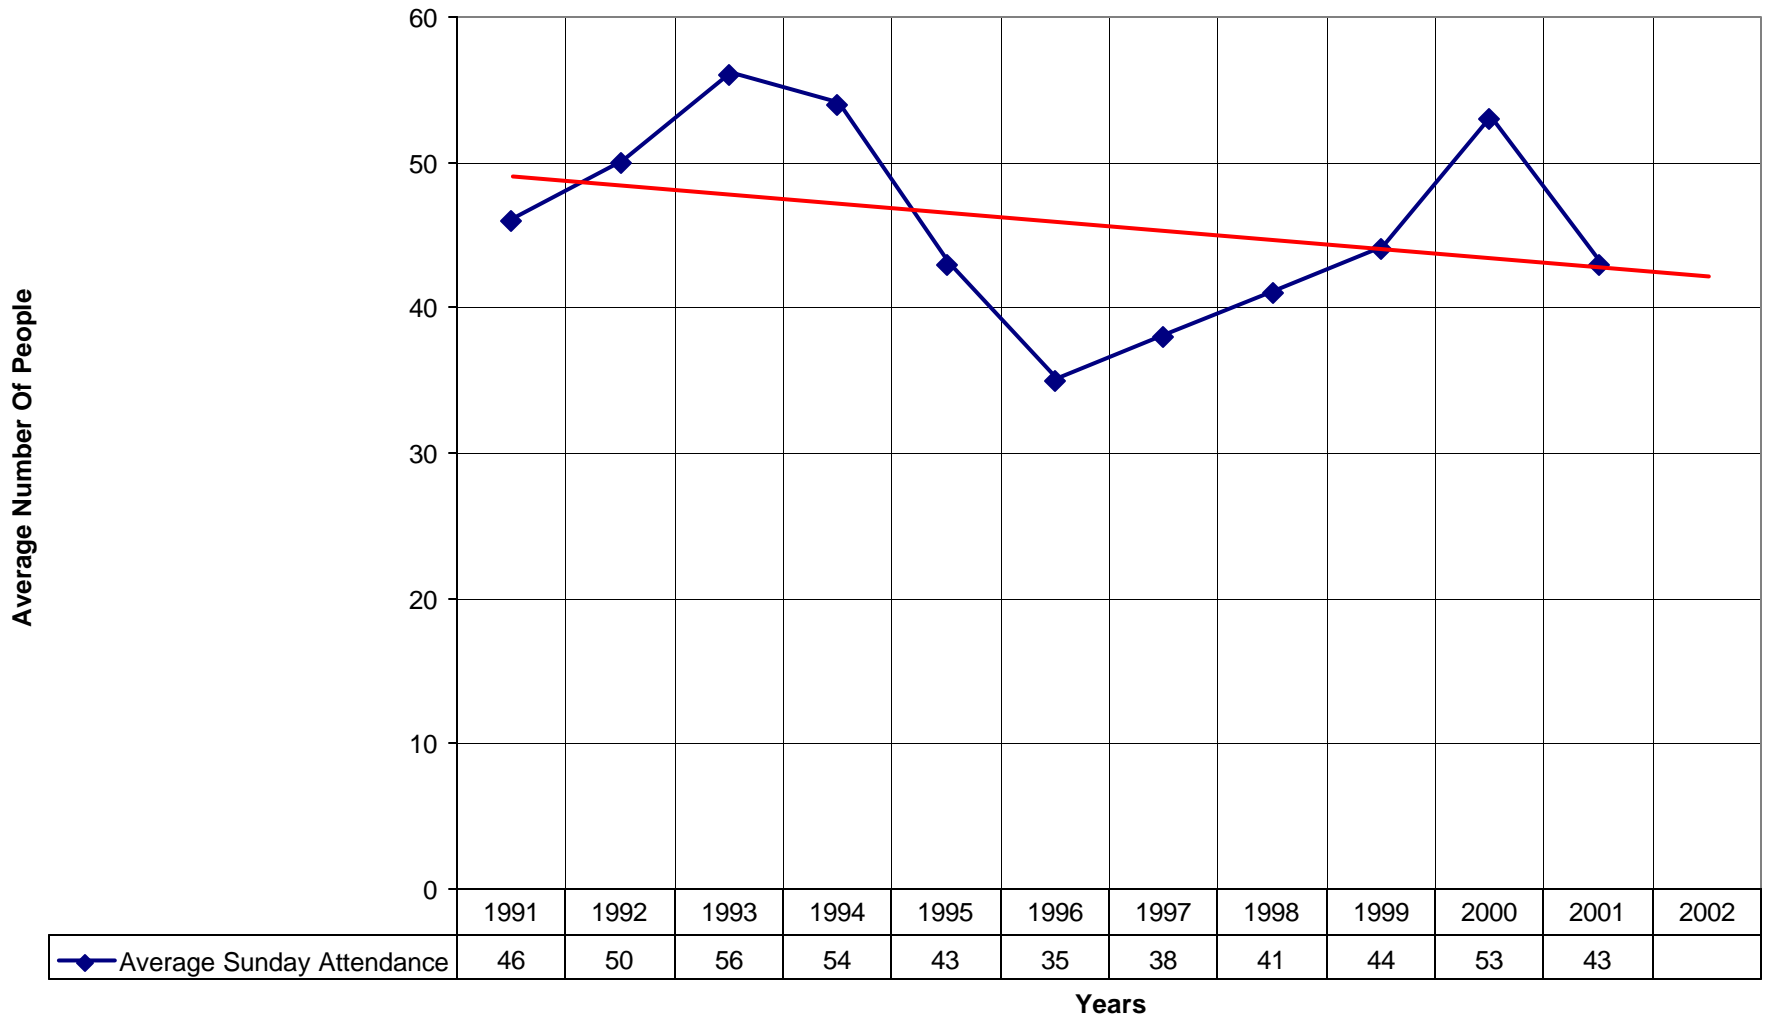

6018 St. Peter's Episcopal Church KEYS

◆ Average Sunday Attendance — Linear (Average Sunday Attendance)