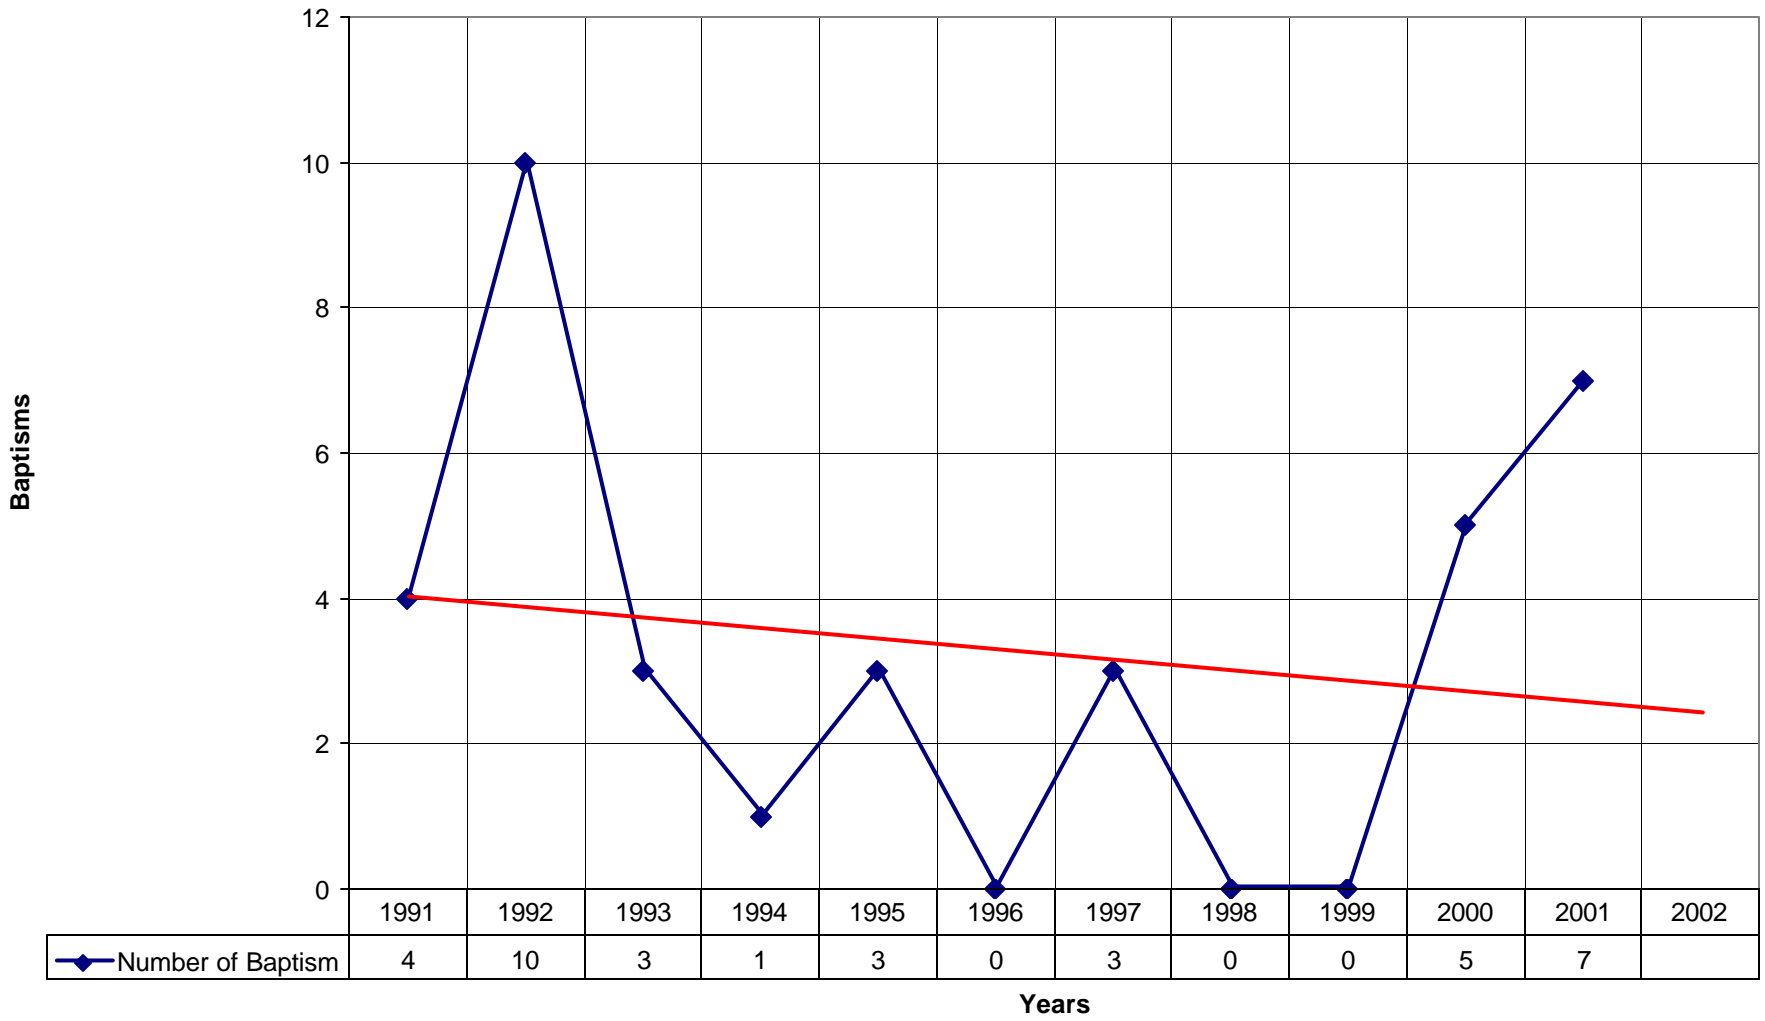

### 6018 St. Peter's Episcopal Church KEYS

◆ Average Sunday Attendance 
 ■ EasterAttendance 
 — Linear (Average Sunday Attendance) 
 — Linear (EasterAttendance)

6018 St. Peter's Episcopal Church KEYS

◆ EasterAttendance — Linear (EasterAttendance)

6018 St. Peter's Episcopal Church KEYS

◆ Number of Baptism

1991 1992 1993 1994 1995 1996 1997 1998 1999 2000 2001 2002

Years

◆ Number of Baptism — Linear (Number of Baptism)

6018 St. Peter's Episcopal Church KEYS

### 6018 St. Peter's Episcopal Church KEYS

◆ Average Sunday Attendance    ■ EasterAttendance    — Linear (Average Sunday Attendance)    — Linear (EasterAttendance)

6018 St. Peter's Episcopal Church KEYS

◆ EasterAttendance — Linear (EasterAttendance)

6018 St. Peter's Episcopal Church KEYS

◆ Number of Baptism

1998

1999

2000

2001

2002