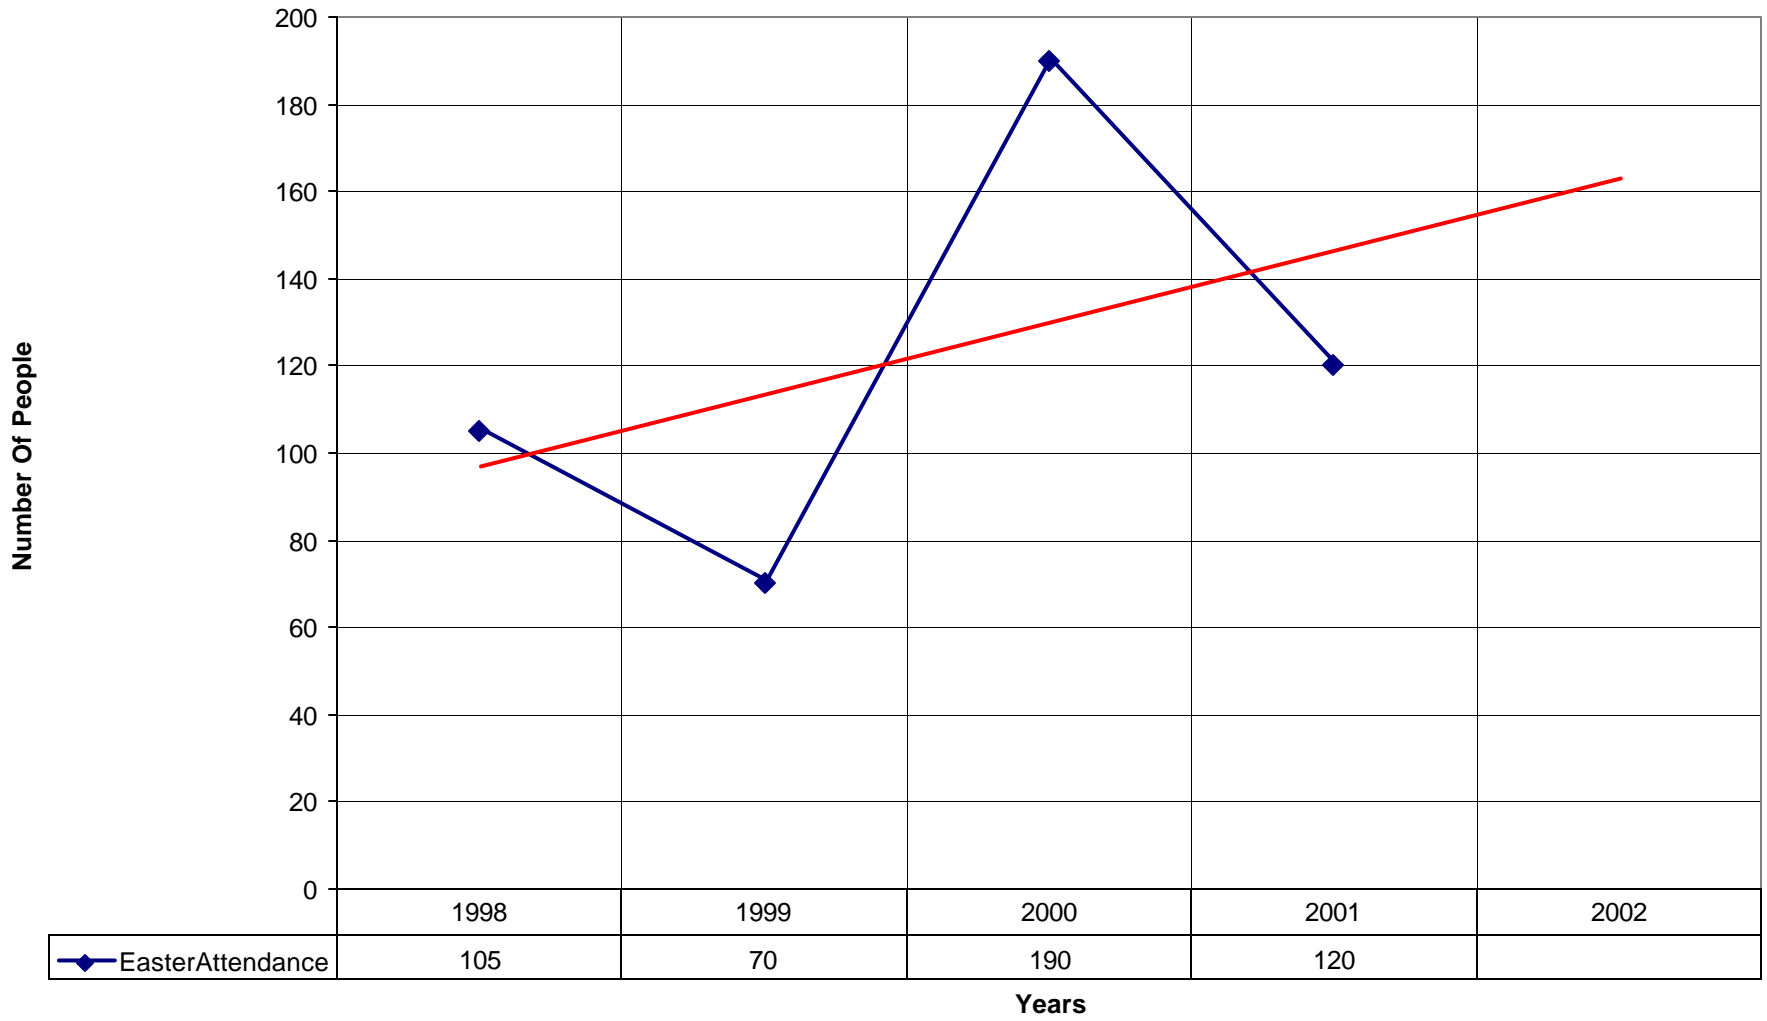

### 6018 St. Peter's Episcopal Church KEYS

◆ Average Sunday Attendance 
 ■ EasterAttendance 
 — Linear (Average Sunday Attendance) 
 — Linear (EasterAttendance)

6018 St. Peter's Episcopal Church KEYS

◆ EasterAttendance — Linear (EasterAttendance)

6018 St. Peter's Episcopal Church KEYS

◆ Number of Baptism

1991 1992 1993 1994 1995 1996 1997 1998 1999 2000 2001 2002

Years

◆ Number of Baptism — Linear (Number of Baptism)

6018 St. Peter's Episcopal Church KEYS

◆ Amt Pledge Payments from Congregation — Linear (Amt Pledge Payments from Congregation)

6018 St. Peter's Episcopal Church KEYS

6018 St. Peter's Episcopal Church KEYS

◆ Average Sunday Attendance — Linear (Average Sunday Attendance)

### 6018 St. Peter's Episcopal Church KEYS

◆ Average Sunday Attendance    ■ EasterAttendance    — Linear (Average Sunday Attendance)    — Linear (EasterAttendance)

6018 St. Peter's Episcopal Church KEYS