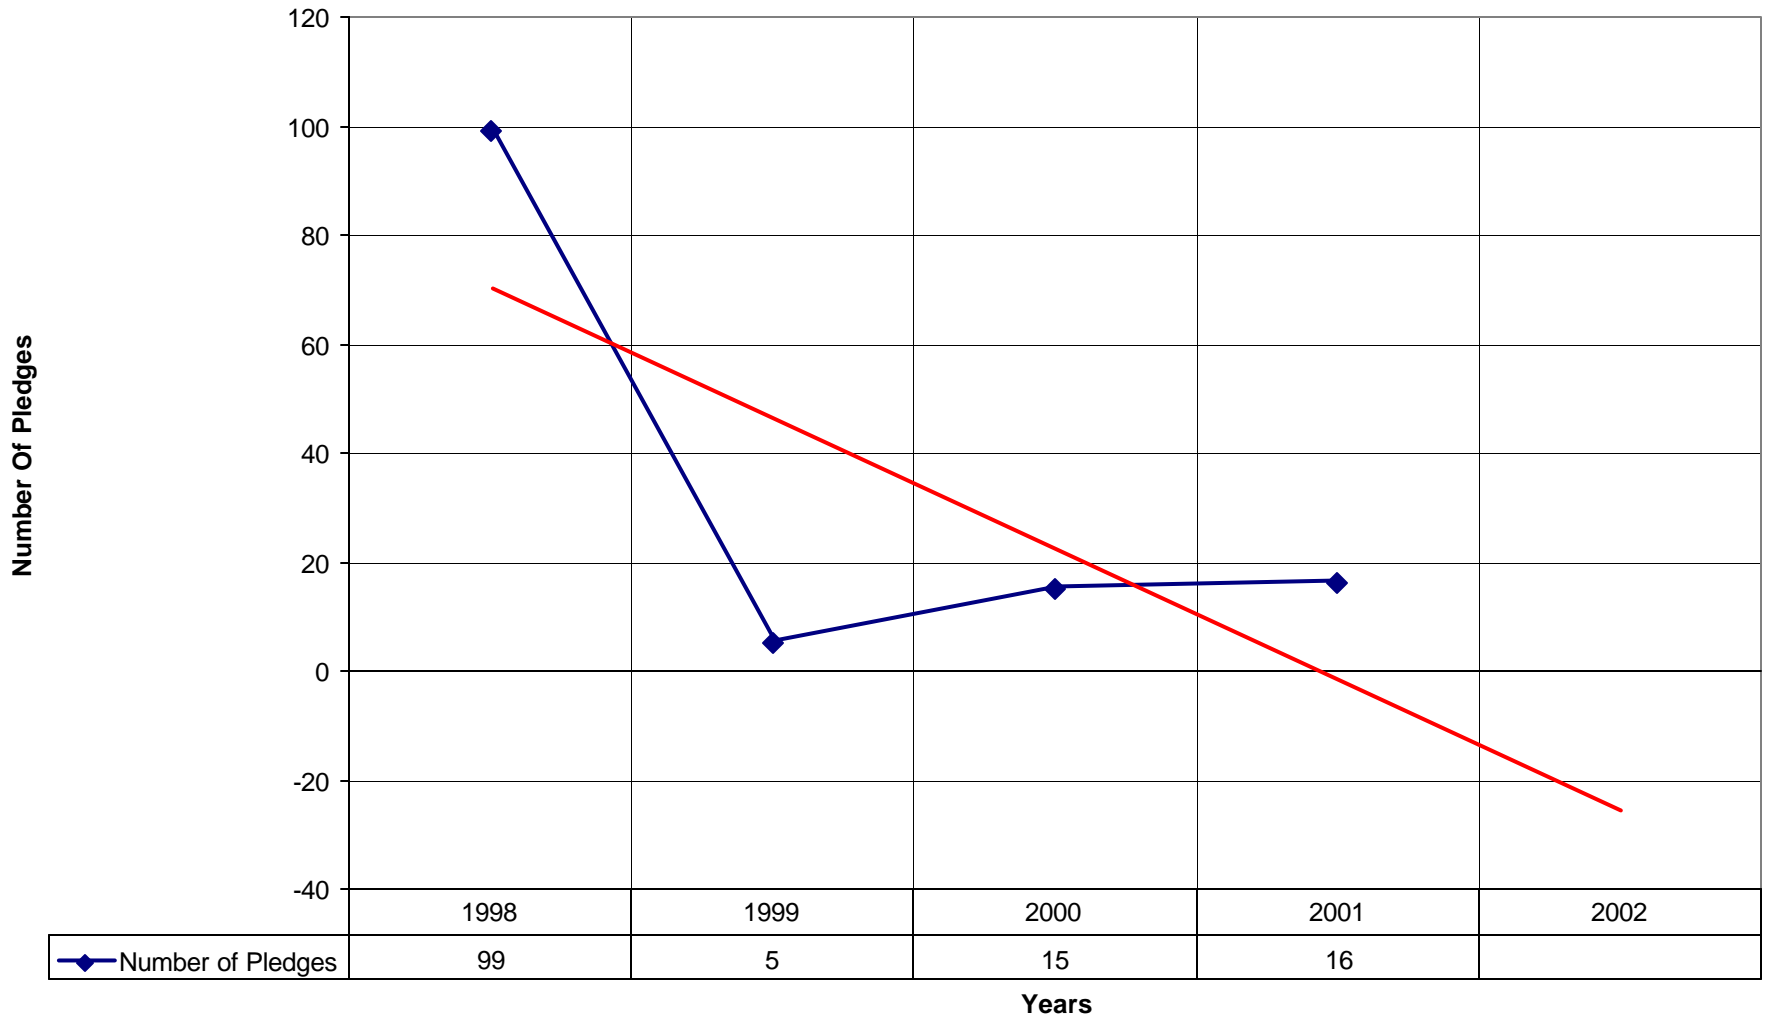

◆ EasterAttendance — Linear (EasterAttendance)

6018 St. Peter's Episcopal Church KEYS

◆ Number of Baptism

1998

1999

2000

2001

2002

0

0

5

7

Years

◆ Number of Baptism — Linear (Number of Baptism)

6018 St. Peter's Episcopal Church KEYS

◆ Amt Pledge Payments from Congregation — Linear (Amt Pledge Payments from Congregation)

6018 St. Peter's Episcopal Church KEYS

◆ Number of Pledges — Linear (Number of Pledges)

6018 St. Peter's Episcopal Church KEYS

◆ Average Sunday Attendance — Linear (Average Sunday Attendance)