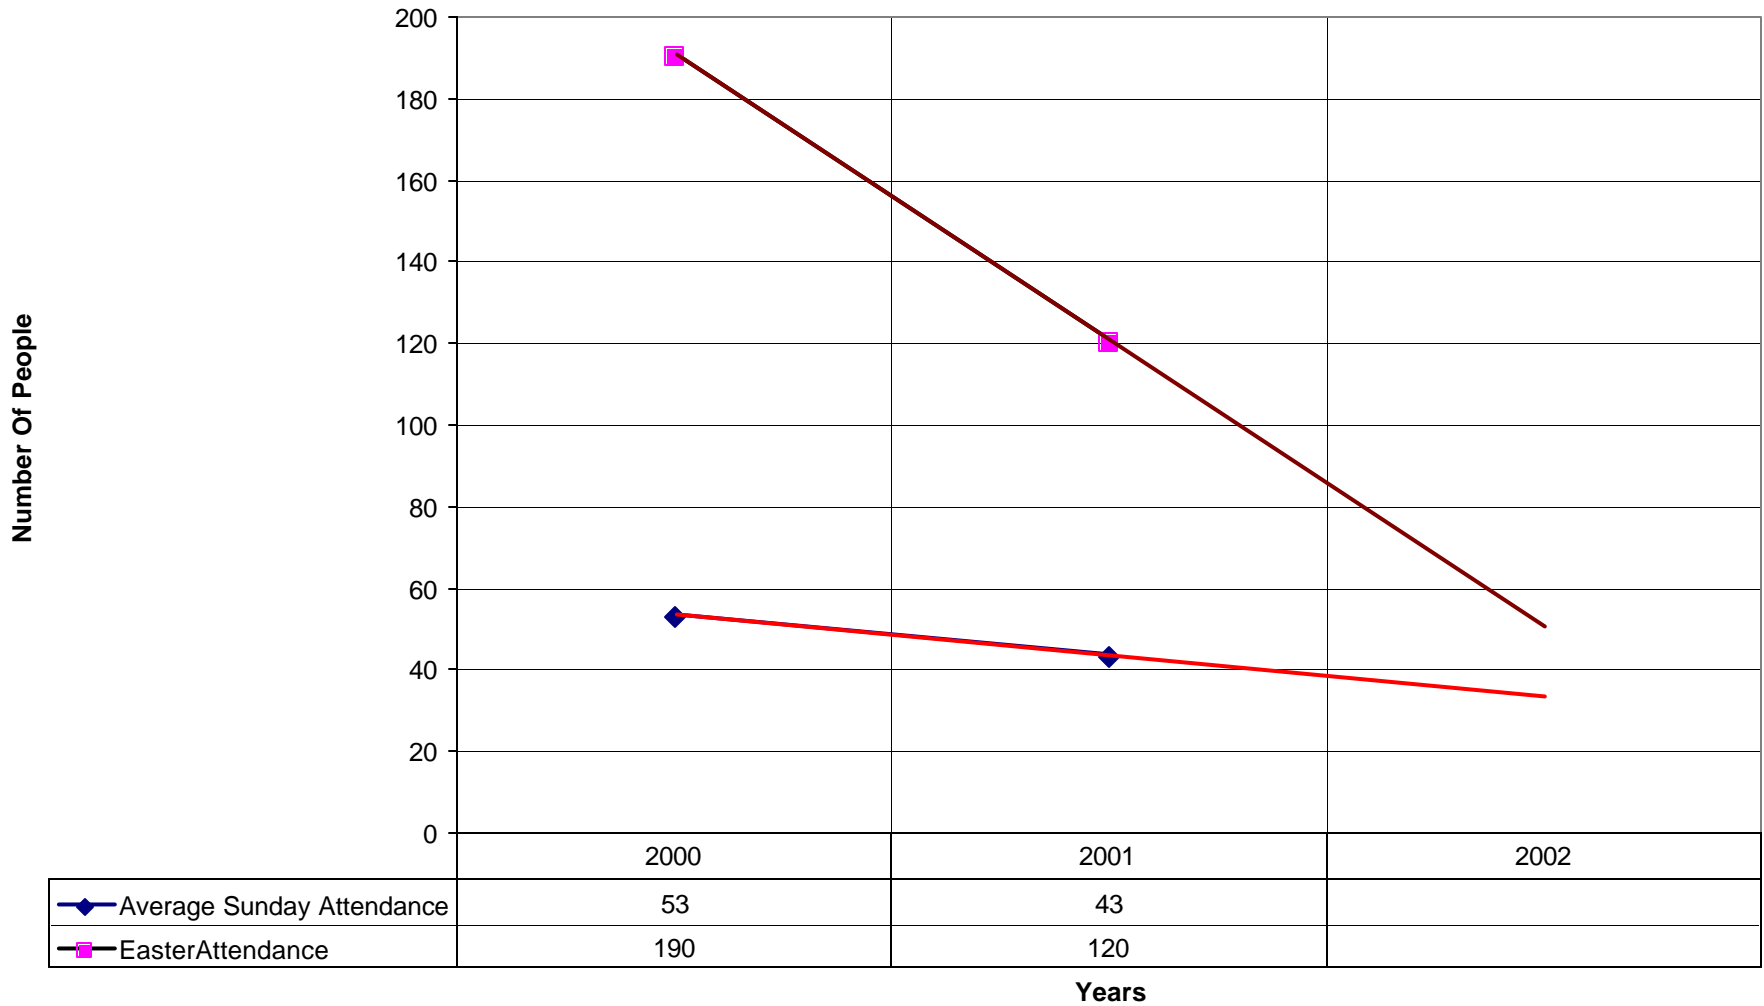

6018 St. Peter's Episcopal Church KEYS

◆ Number of Pledges — Linear (Number of Pledges)

6018 St. Peter's Episcopal Church KEYS

◆ Average Sunday Attendance — Linear (Average Sunday Attendance)

### 6018 St. Peter's Episcopal Church KEYS

◆ Average Sunday Attendance 
 ■ EasterAttendance 
 — Linear (Average Sunday Attendance) 
 — Linear (EasterAttendance)

6018 St. Peter's Episcopal Church KEYS

◆ EasterAttendance — Linear (EasterAttendance)