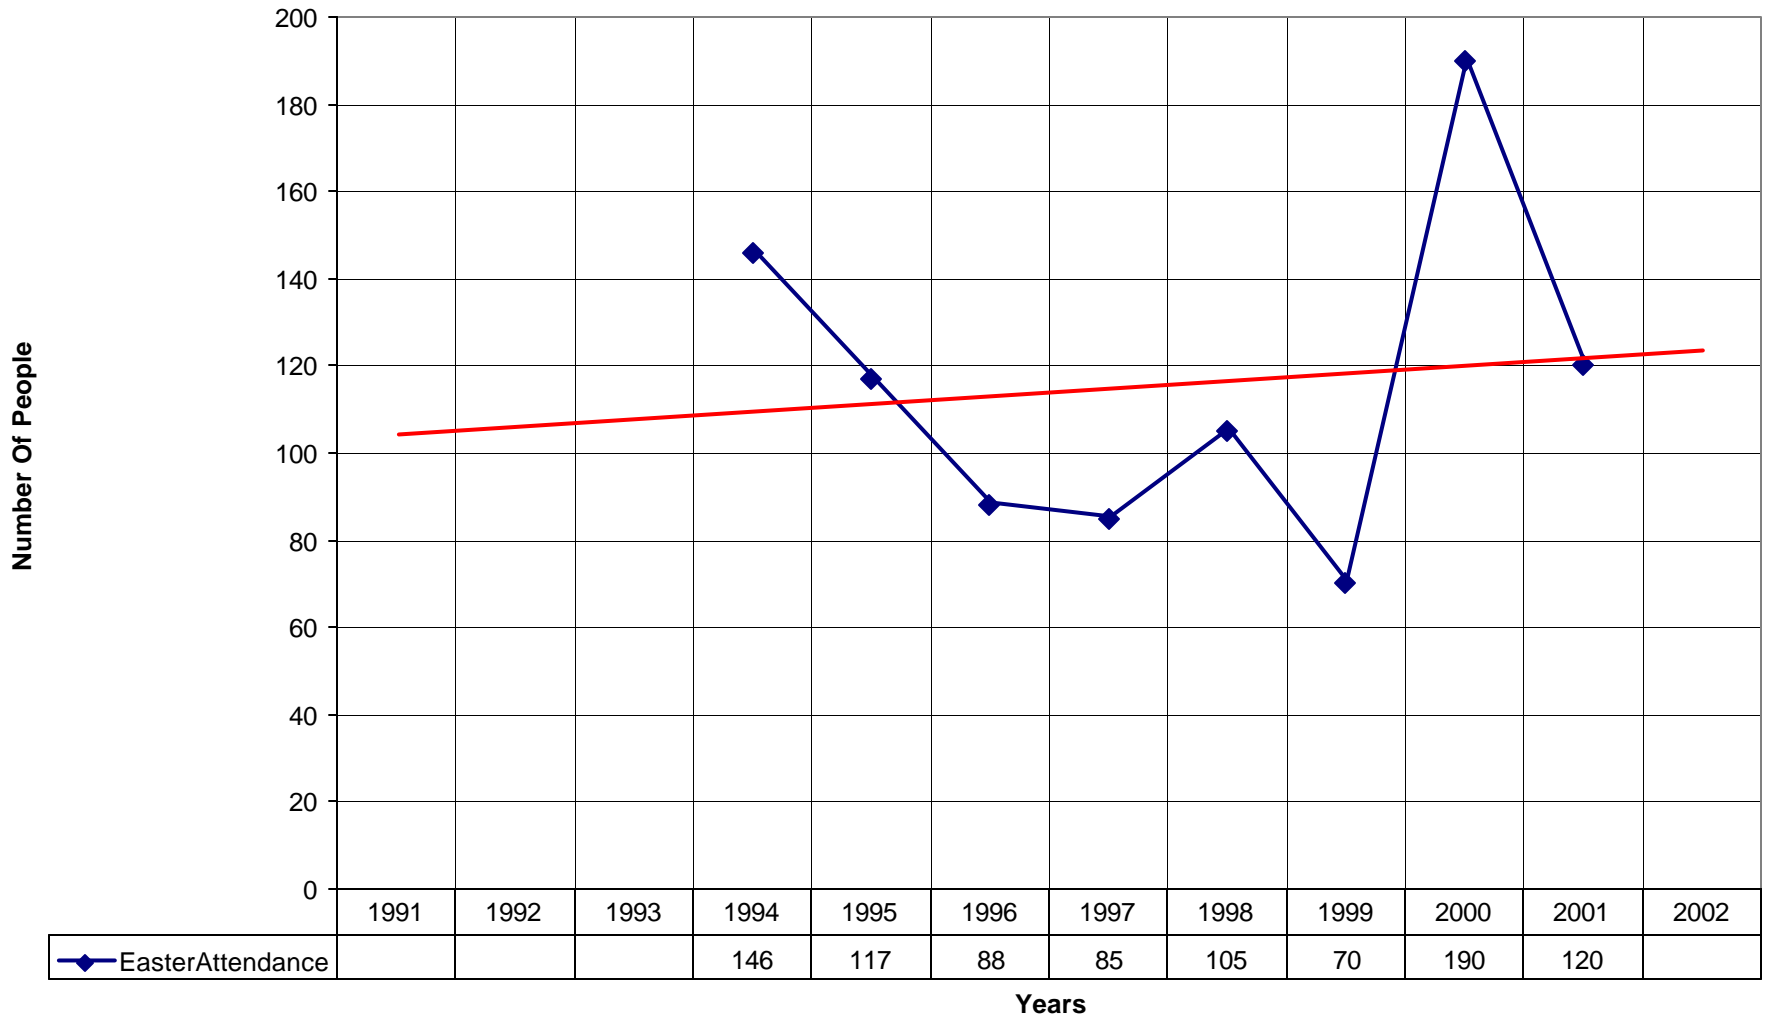

### 6018 St. Peter's Episcopal Church KEYS

◆ Average Sunday Attendance 
 ■ EasterAttendance 
 — Linear (Average Sunday Attendance) 
 — Linear (EasterAttendance)

6018 St. Peter's Episcopal Church KEYS

◆ EasterAttendance — Linear (EasterAttendance)

6018 St. Peter's Episcopal Church KEYS

◆ Number of Baptism

1991 1992 1993 1994 1995 1996 1997 1998 1999 2000 2001 2002

Years

◆ Number of Baptism — Linear (Number of Baptism)

6018 St. Peter's Episcopal Church KEYS

◆ EasterAttendance — Linear (EasterAttendance)

6018 St. Peter's Episcopal Church KEYS

◆ Number of Baptism

1998

1999

2000

2001

2002