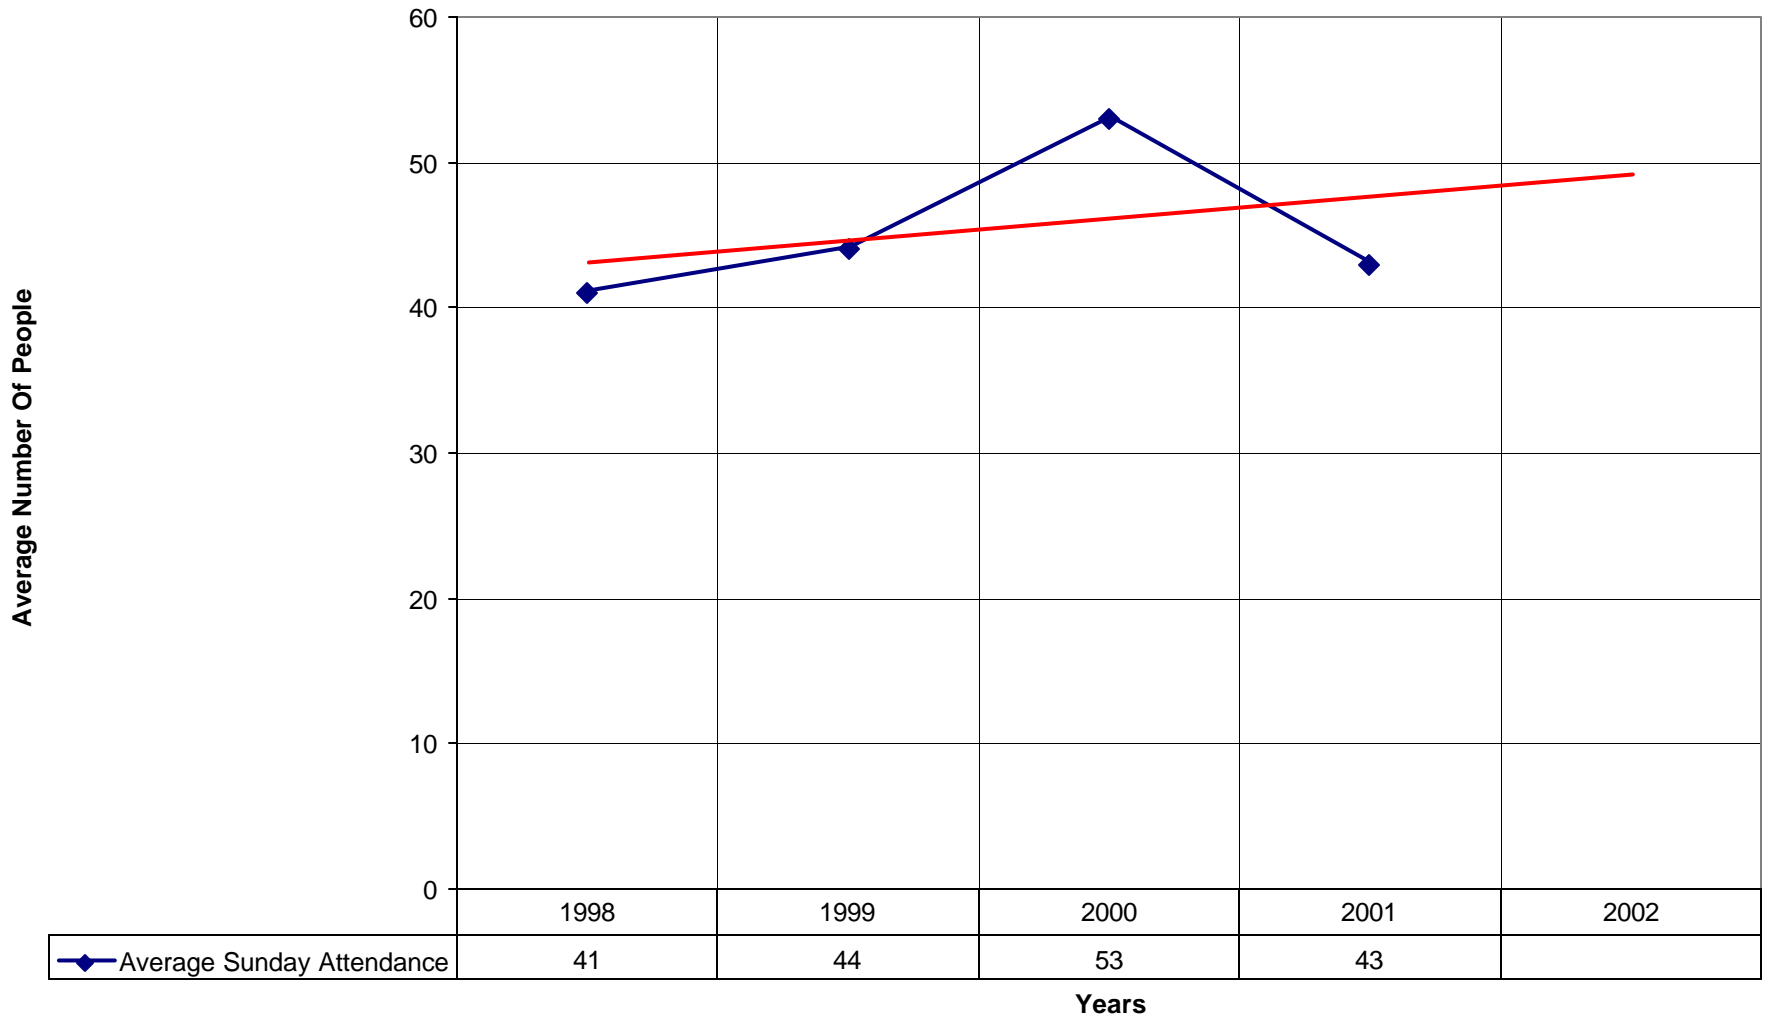

◆ EasterAttendance — Linear (EasterAttendance)

6018 St. Peter's Episcopal Church KEYS

◆ Number of Baptism

1998

1999

2000

2001

2002

0

0

5

7

Years

◆ Number of Baptism — Linear (Number of Baptism)

6018 St. Peter's Episcopal Church KEYS

◆ Amt Pledge Payments from Congregation — Linear (Amt Pledge Payments from Congregation)

6018 St. Peter's Episcopal Church KEYS

◆ Number of Pledges — Linear (Number of Pledges)

6018 St. Peter's Episcopal Church KEYS

◆ Average Sunday Attendance — Linear (Average Sunday Attendance)