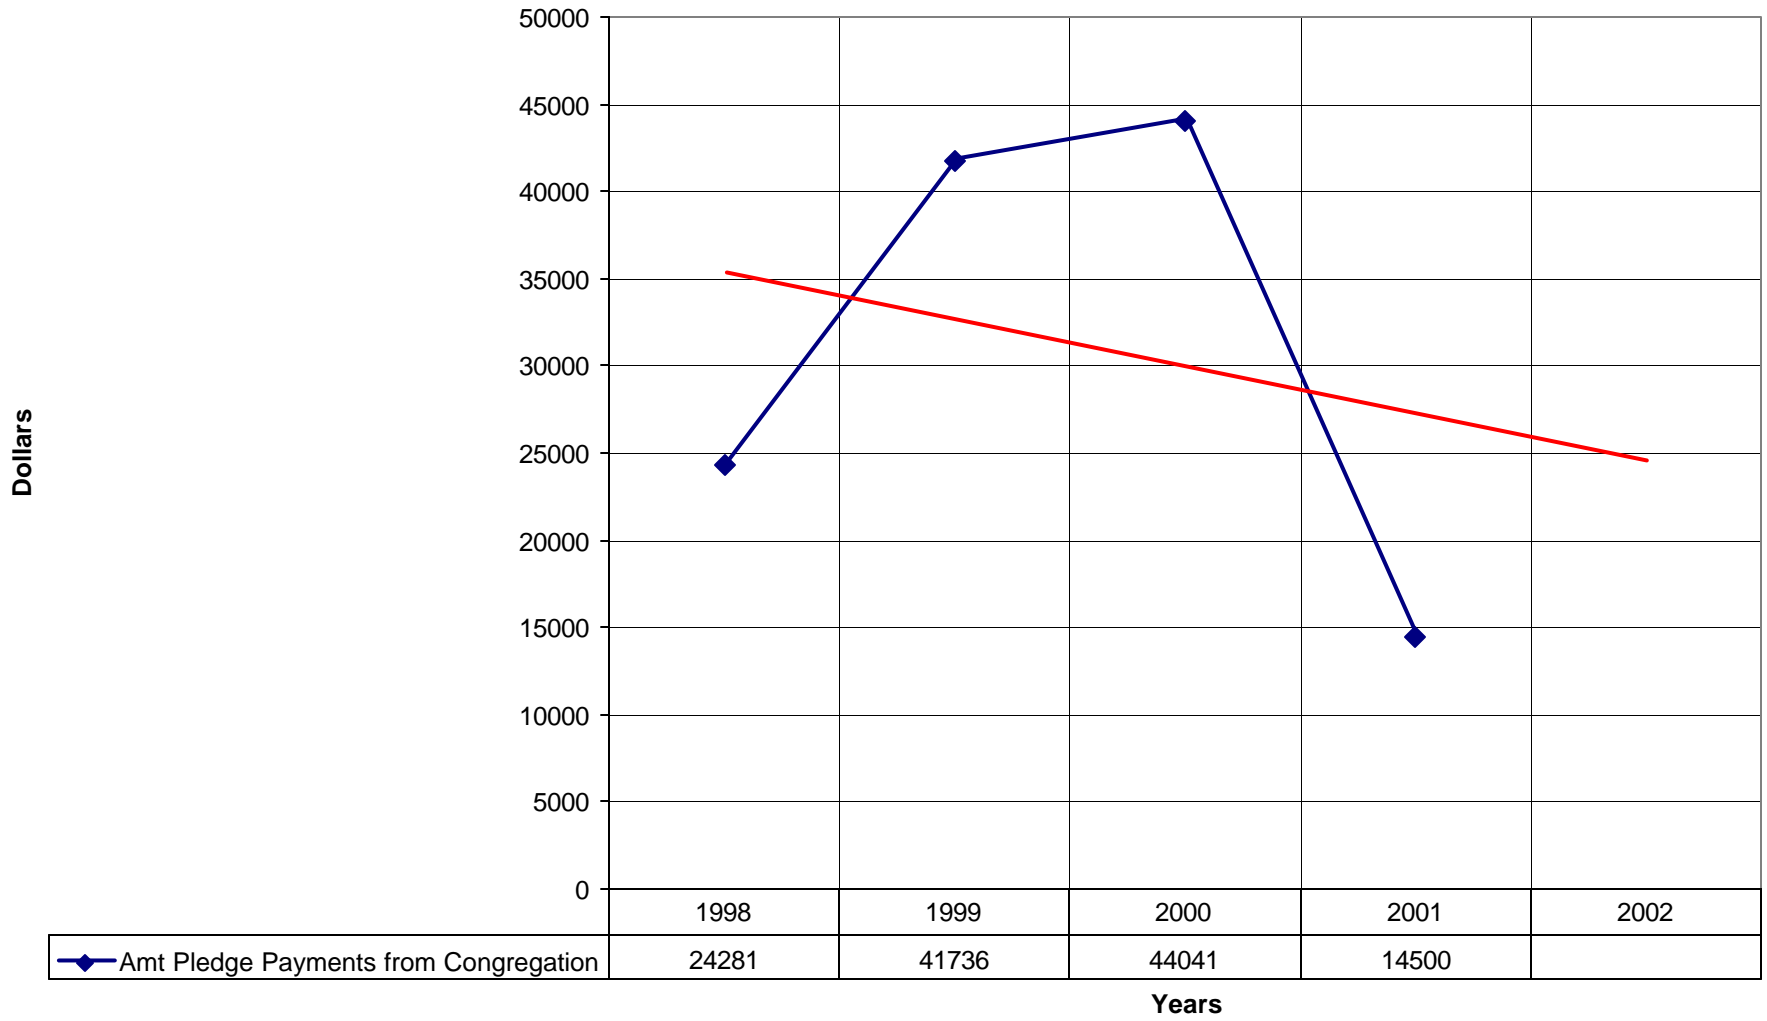

◆ EasterAttendance — Linear (EasterAttendance)

6018 St. Peter's Episcopal Church KEYS

◆ Number of Baptism

1998

1999

2000

2001

2002

0

0

5

7

Years

◆ Number of Baptism — Linear (Number of Baptism)

6018 St. Peter's Episcopal Church KEYS

◆ Amt Pledge Payments from Congregation — Linear (Amt Pledge Payments from Congregation)

6018 St. Peter's Episcopal Church KEYS

◆ Number of Pledges — Linear (Number of Pledges)

6018 St. Peter's Episcopal Church KEYS

◆ Average Sunday Attendance — Linear (Average Sunday Attendance)