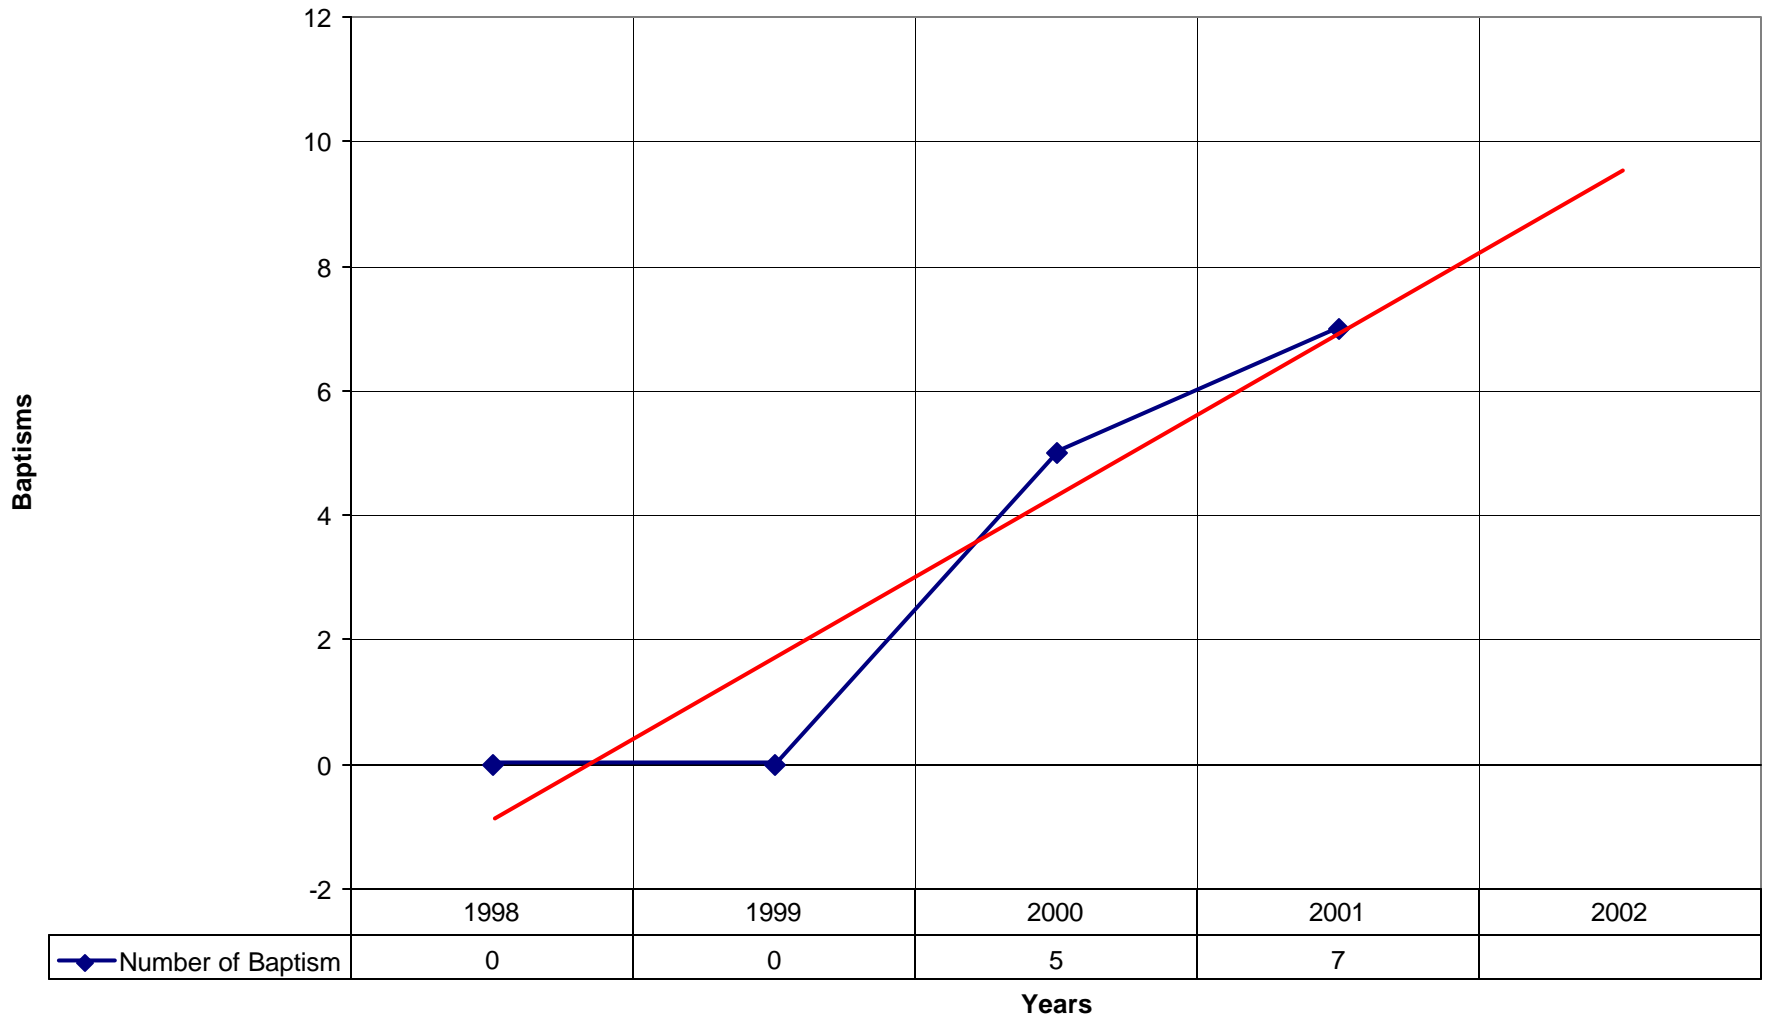

### 6018 St. Peter's Episcopal Church KEYS

◆ Average Sunday Attendance    ■ EasterAttendance    — Linear (Average Sunday Attendance)    — Linear (EasterAttendance)

6018 St. Peter's Episcopal Church KEYS

◆ EasterAttendance — Linear (EasterAttendance)

6018 St. Peter's Episcopal Church KEYS

◆ Number of Baptism

1998

1999

2000

2001

2002