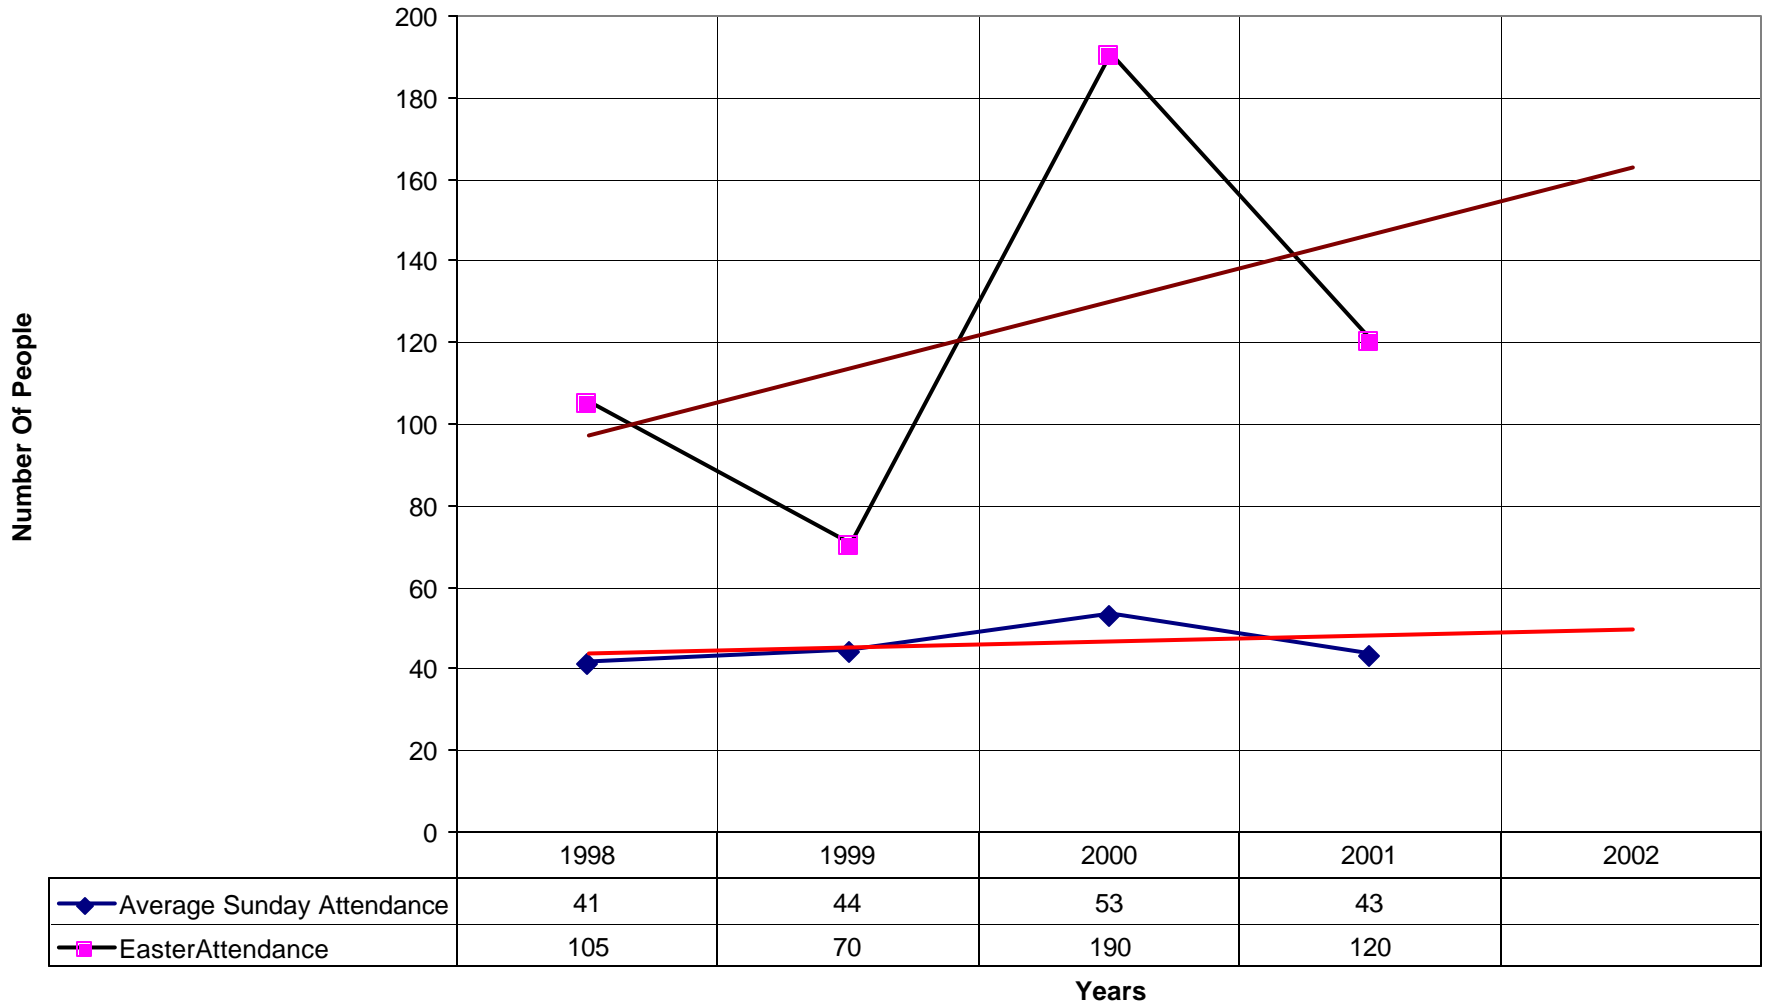

6018 St. Peter's Episcopal Church KEYS

◆ Number of Baptism

1991 1992 1993 1994 1995 1996 1997 1998 1999 2000 2001 2002

Years

◆ Number of Baptism — Linear (Number of Baptism)

6018 St. Peter's Episcopal Church KEYS

◆ Amt Pledge Payments from Congregation — Linear (Amt Pledge Payments from Congregation)

6018 St. Peter's Episcopal Church KEYS

6018 St. Peter's Episcopal Church KEYS

◆ Average Sunday Attendance — Linear (Average Sunday Attendance)

### 6018 St. Peter's Episcopal Church KEYS

◆ Average Sunday Attendance    ■ EasterAttendance    — Linear (Average Sunday Attendance)    — Linear (EasterAttendance)

6018 St. Peter's Episcopal Church KEYS

◆ EasterAttendance — Linear (EasterAttendance)

6018 St. Peter's Episcopal Church KEYS

◆ Number of Baptism

1998

1999

2000

2001

2002