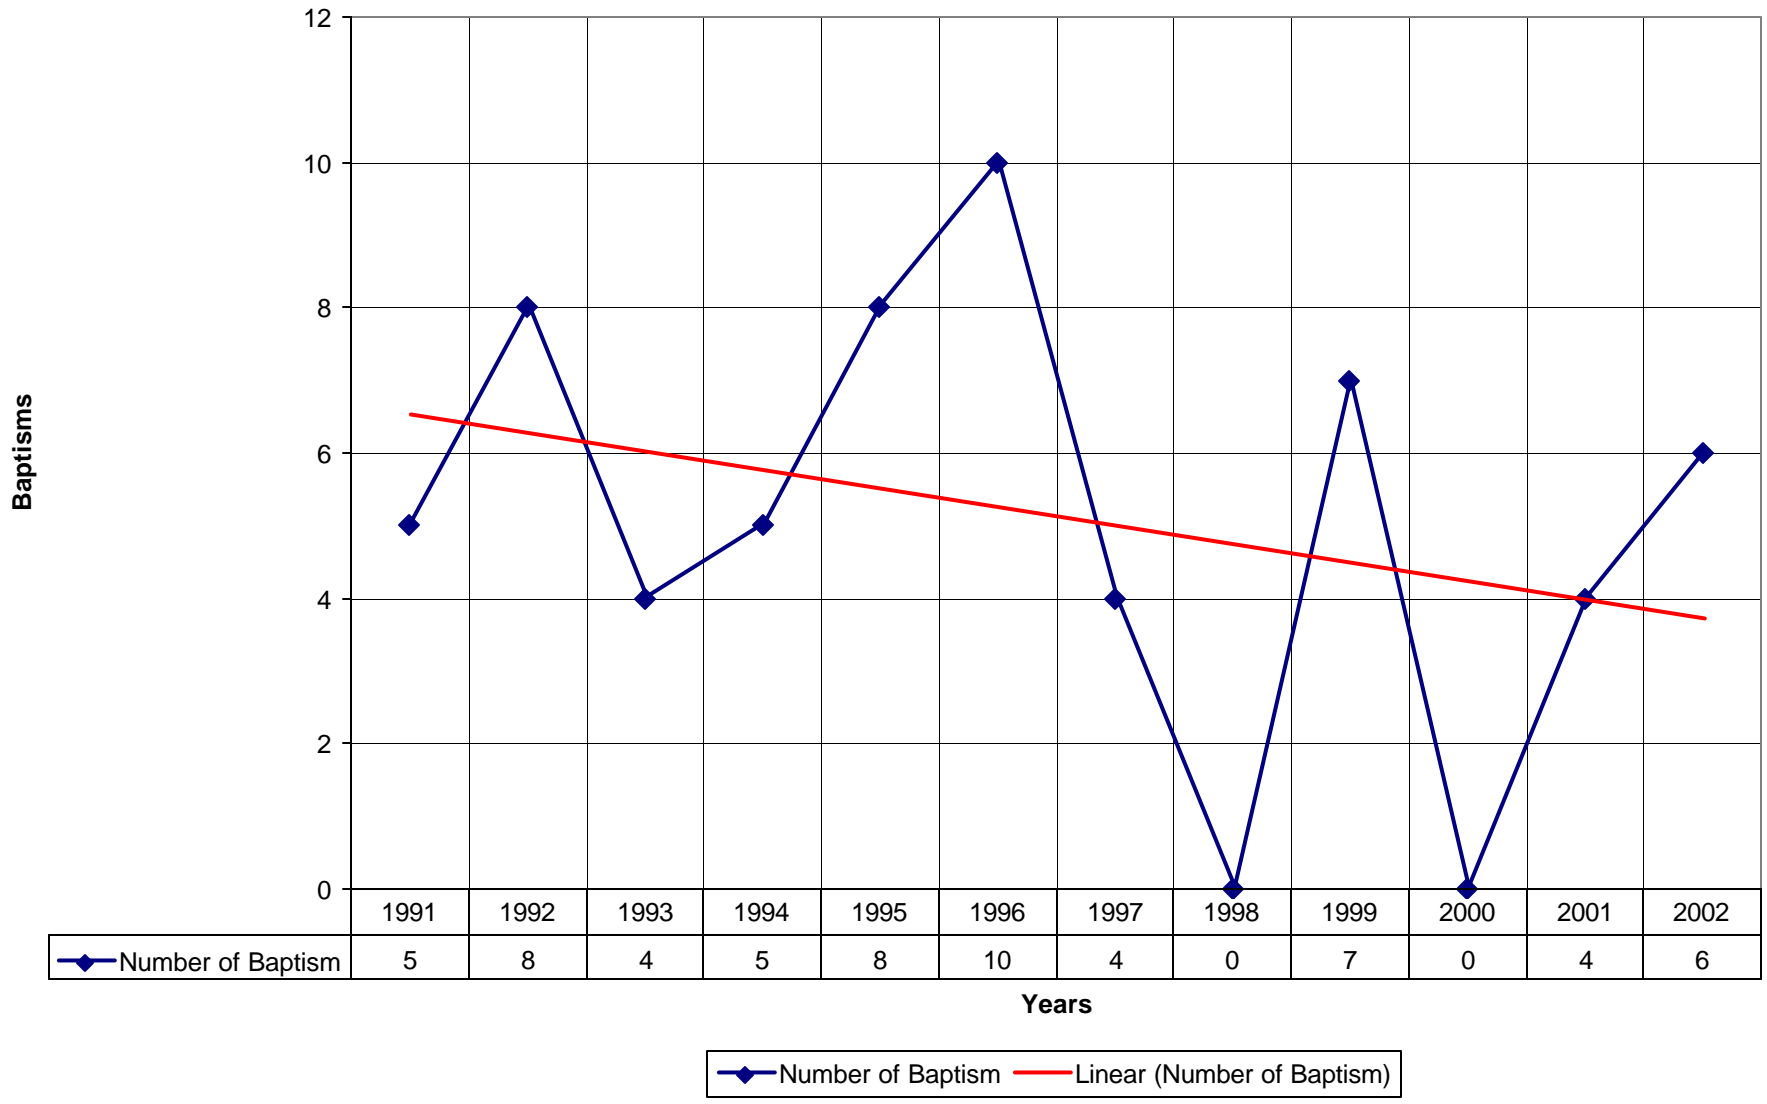

5033 St. Simon's Episcopal Church SD