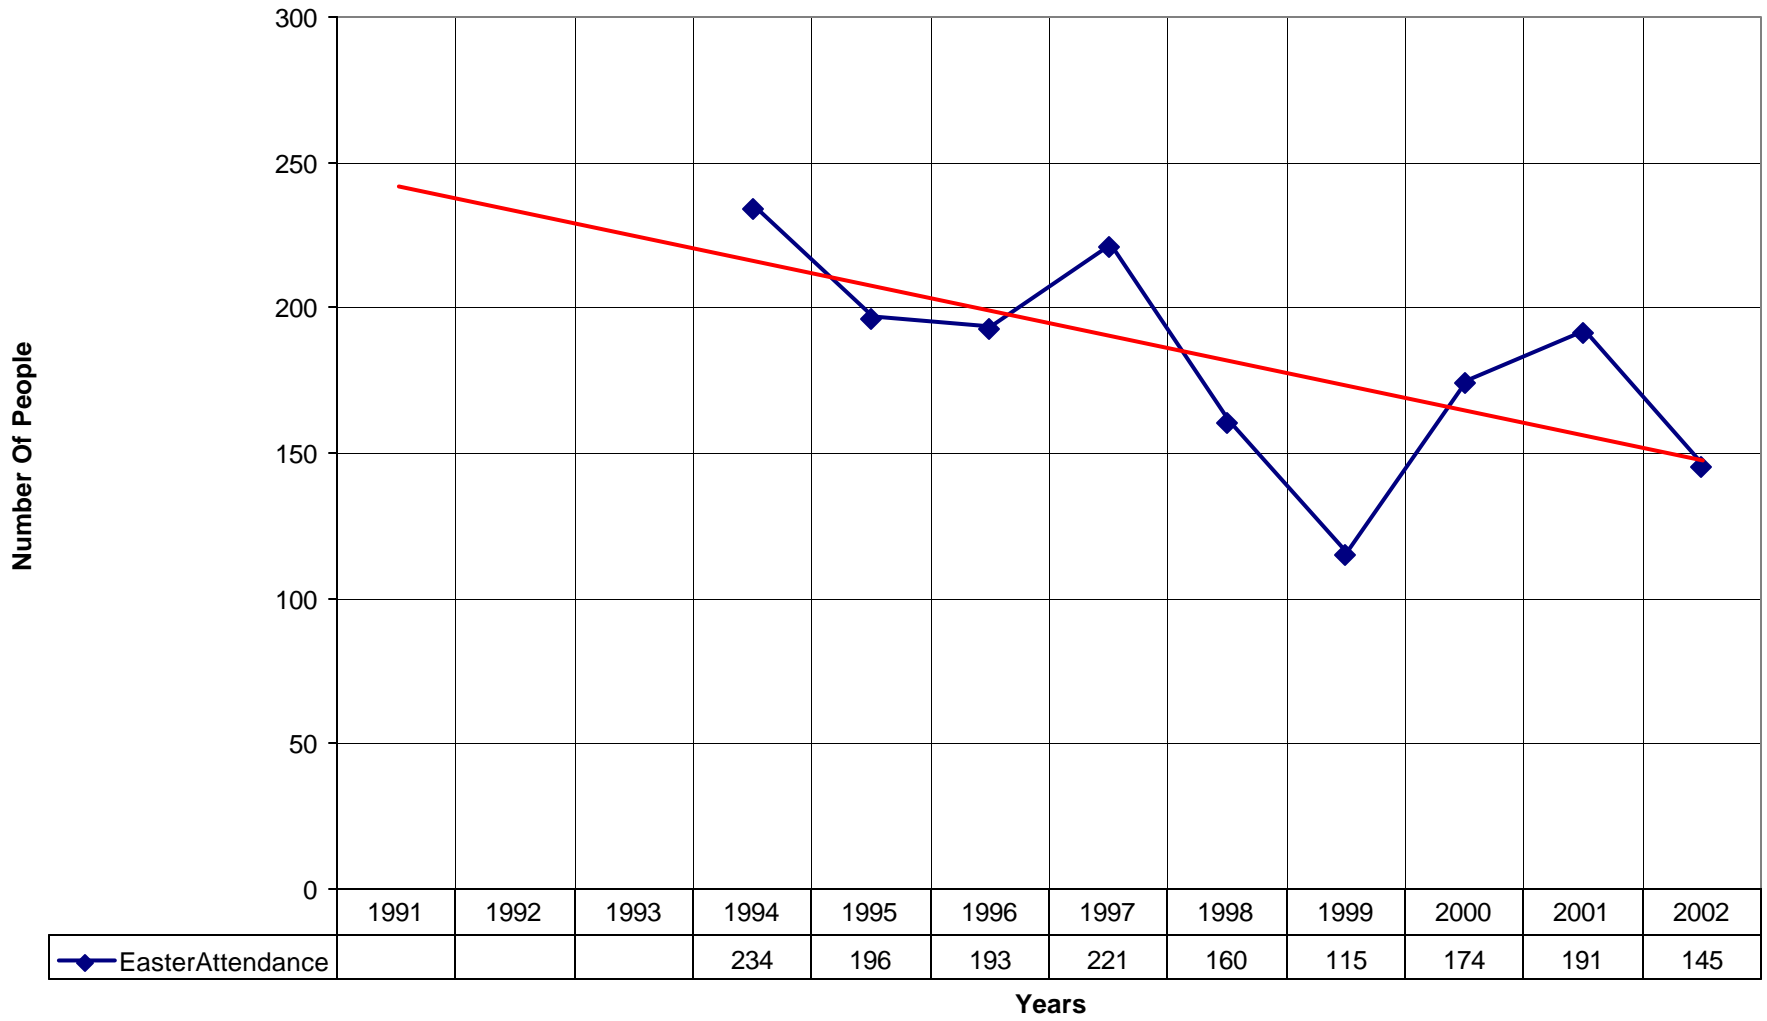

### 5033 St. Simon's Episcopal Church SD

◆ Average Sunday Attendance    ■ EasterAttendance    — Linear (Average Sunday Attendance)    — Linear (EasterAttendance)

5033 St. Simon's Episcopal Church SD

◆ EasterAttendance — Linear (EasterAttendance)

5033 St. Simon's Episcopal Church SD

◆ Average Sunday Attendance — Linear (Average Sunday Attendance)

### 5033 St. Simon's Episcopal Church SD

◆ Average Sunday Attendance 
 ■ EasterAttendance 
 — Linear (Average Sunday Attendance) 
 — Linear (EasterAttendance)

5033 St. Simon's Episcopal Church SD

—◆— EasterAttendance — Linear (EasterAttendance)