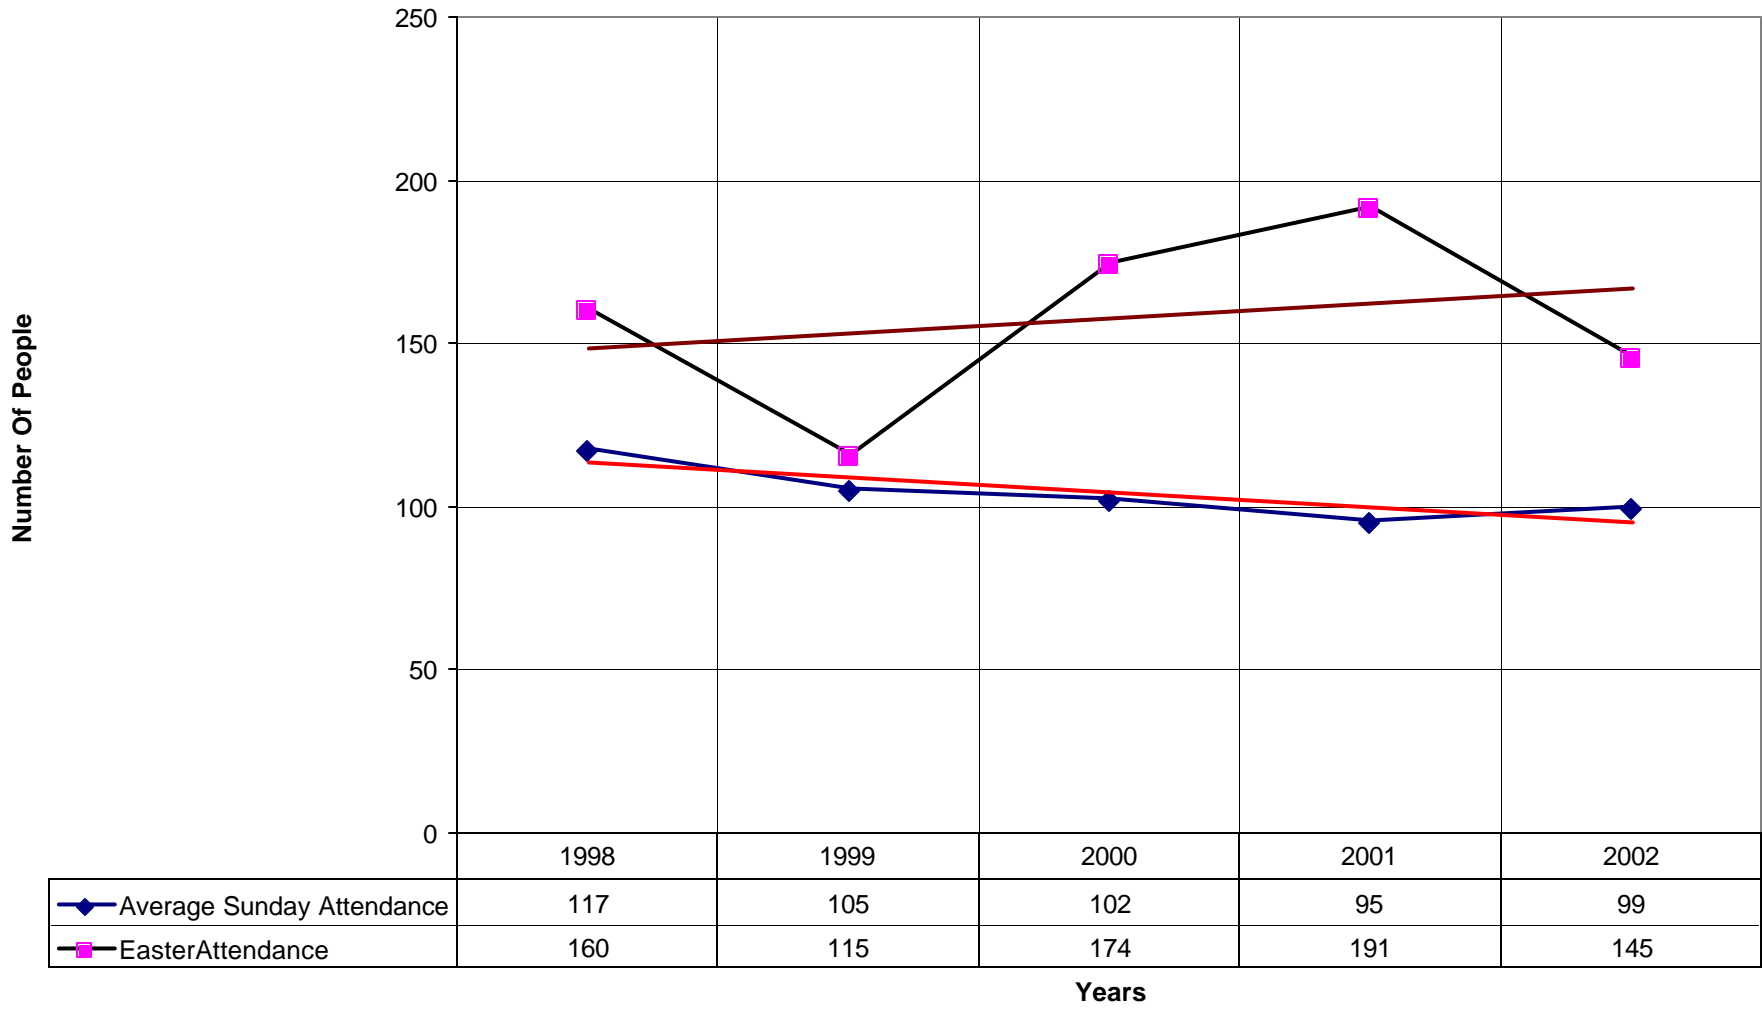

### 5033 St. Simon's Episcopal Church SD

◆ Average Sunday Attendance    ■ EasterAttendance    — Linear (Average Sunday Attendance)    — Linear (EasterAttendance)

5033 St. Simon's Episcopal Church SD

◆ EasterAttendance — Linear (EasterAttendance)

5033 St. Simon's Episcopal Church SD

◆ Average Sunday Attendance — Linear (Average Sunday Attendance)