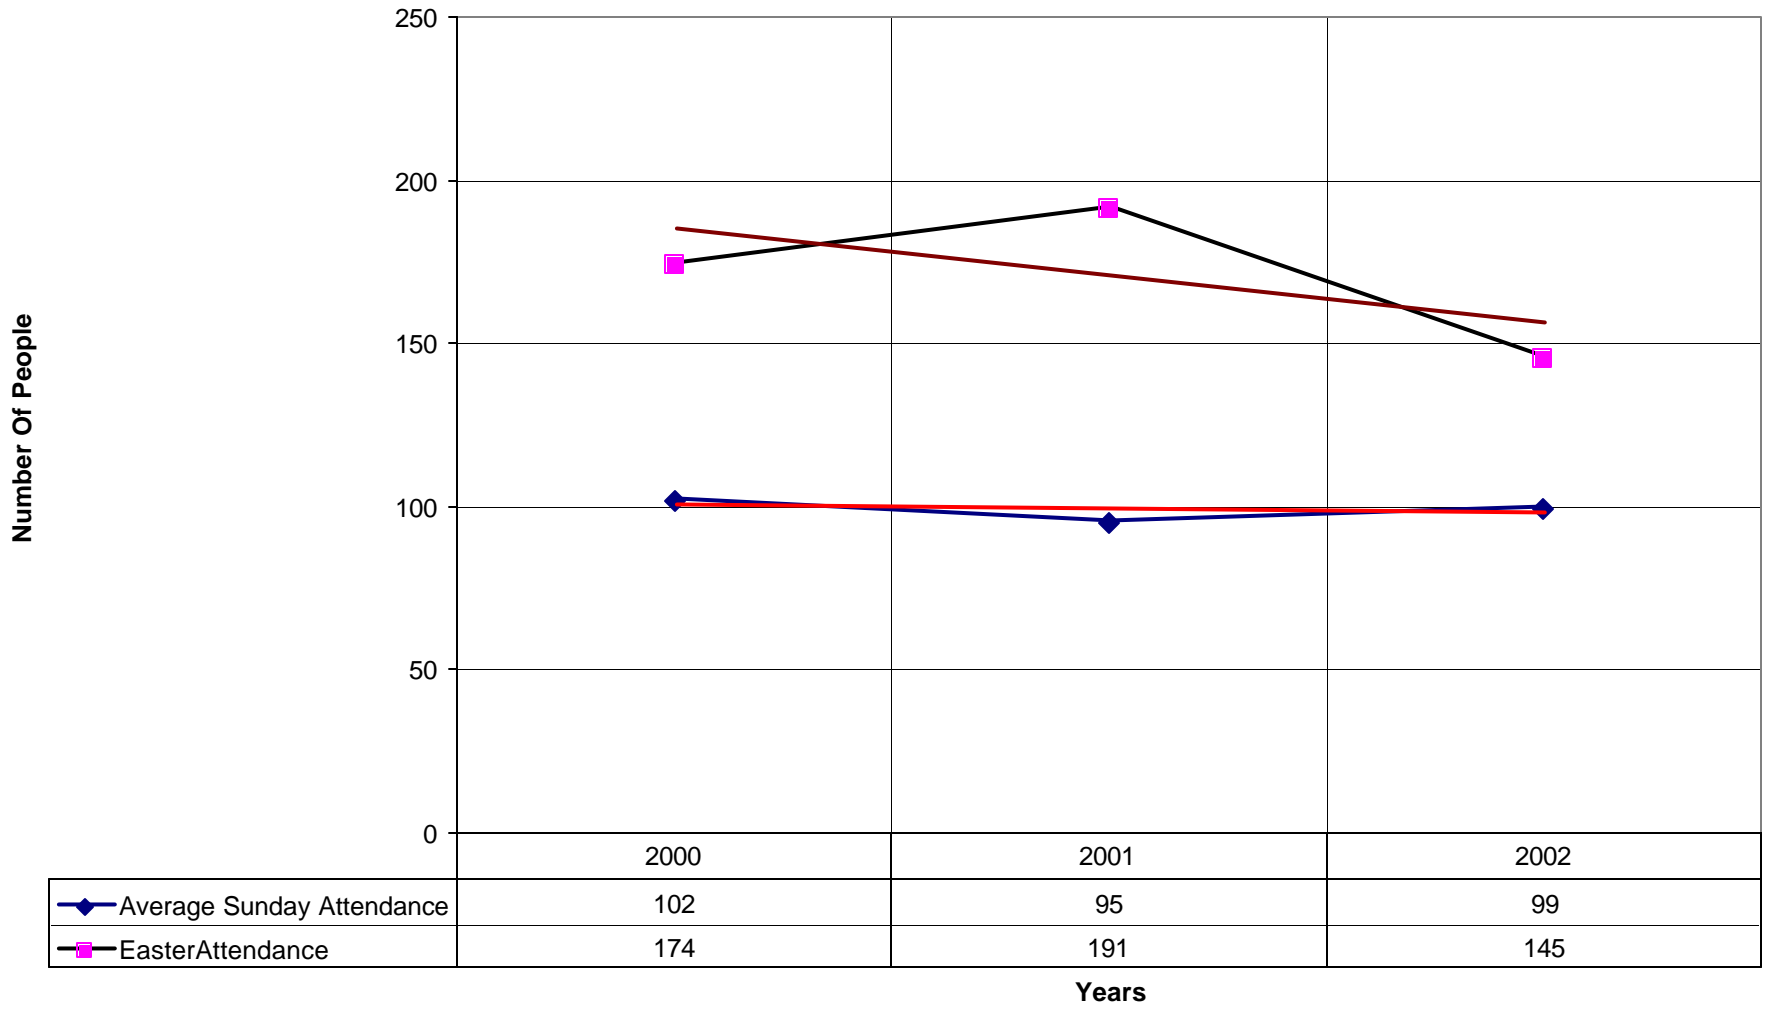

5033 St. Simon's Episcopal Church SD

◆ Average Sunday Attendance
■ EasterAttendance
— Linear (Average Sunday Attendance)
— Linear (EasterAttendance)