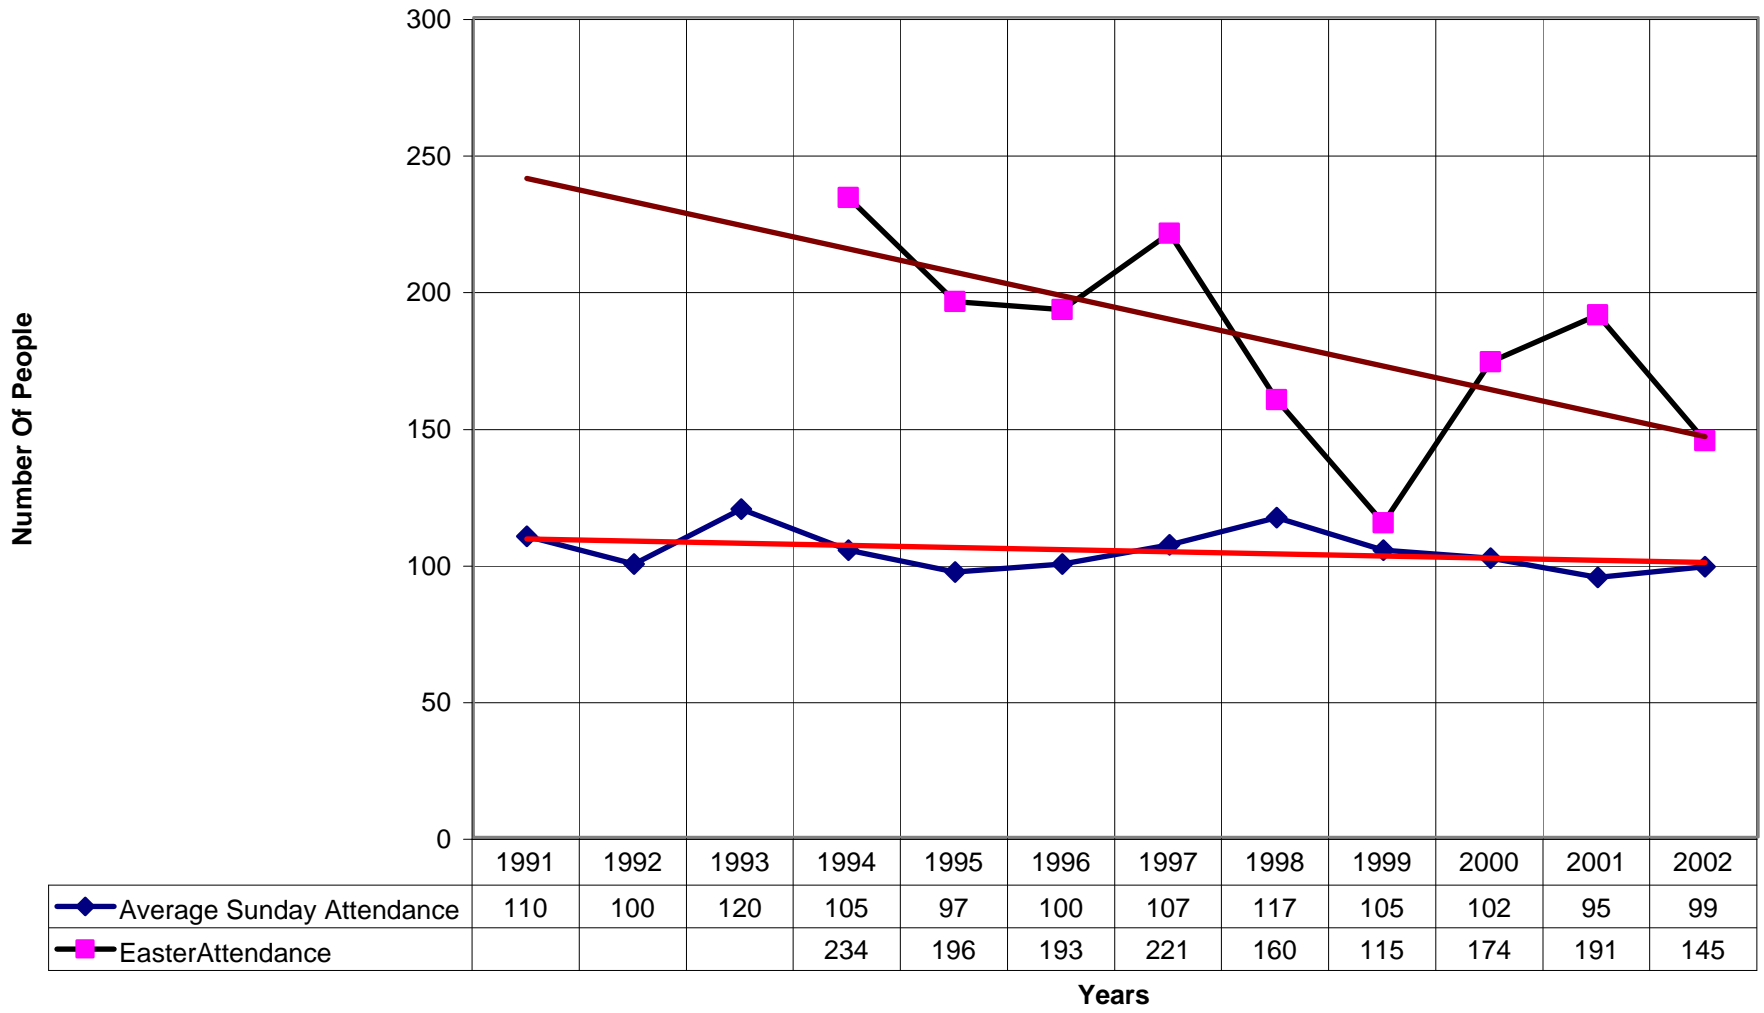

### 5033 St. Simon's Episcopal Church SD

◆ Average Sunday Attendance    ■ EasterAttendance    — Linear (Average Sunday Attendance)    — Linear (EasterAttendance)

5033 St. Simon's Episcopal Church SD

◆ EasterAttendance — Linear (EasterAttendance)

5033 St. Simon's Episcopal Church SD

◆ Average Sunday Attendance — Linear (Average Sunday Attendance)

### 5033 St. Simon's Episcopal Church SD

◆ Average Sunday Attendance 
 ■ EasterAttendance 
 — Linear (Average Sunday Attendance) 
 — Linear (EasterAttendance)

5033 St. Simon's Episcopal Church SD

—◆— EasterAttendance — Linear (EasterAttendance)