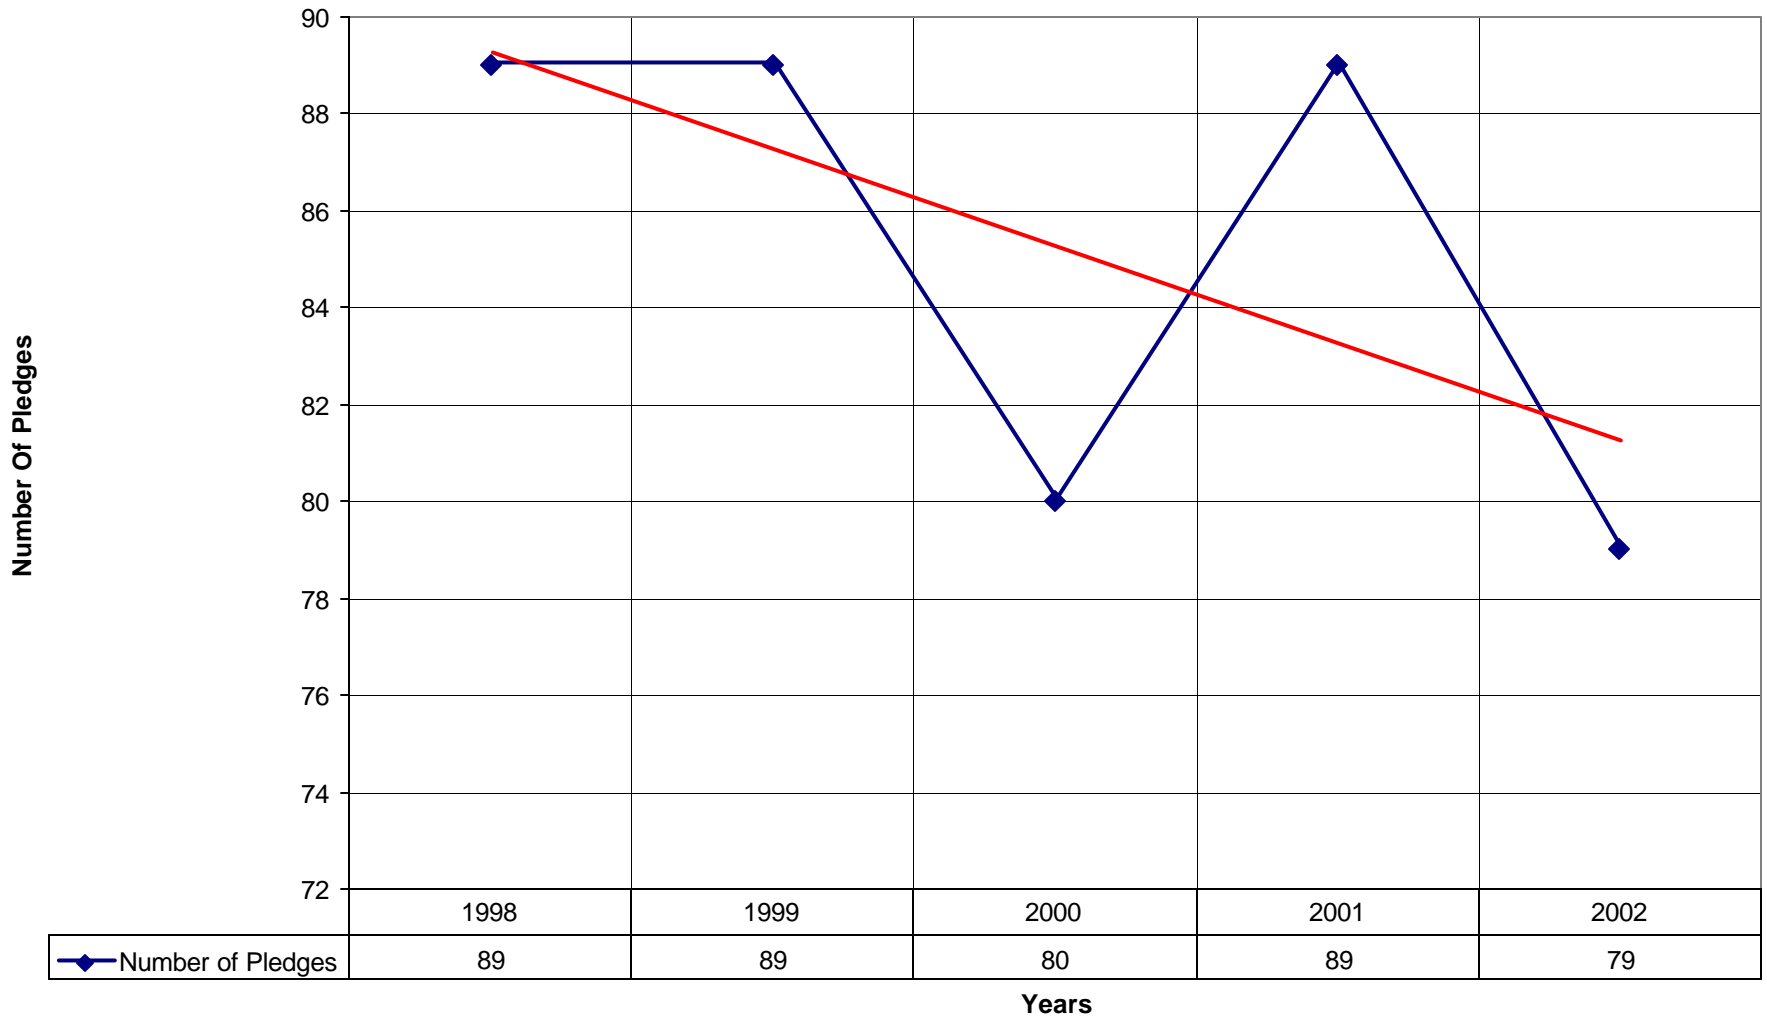

5033 St. Simon's Episcopal Church SD

◆ Number of Pledges — Linear (Number of Pledges)