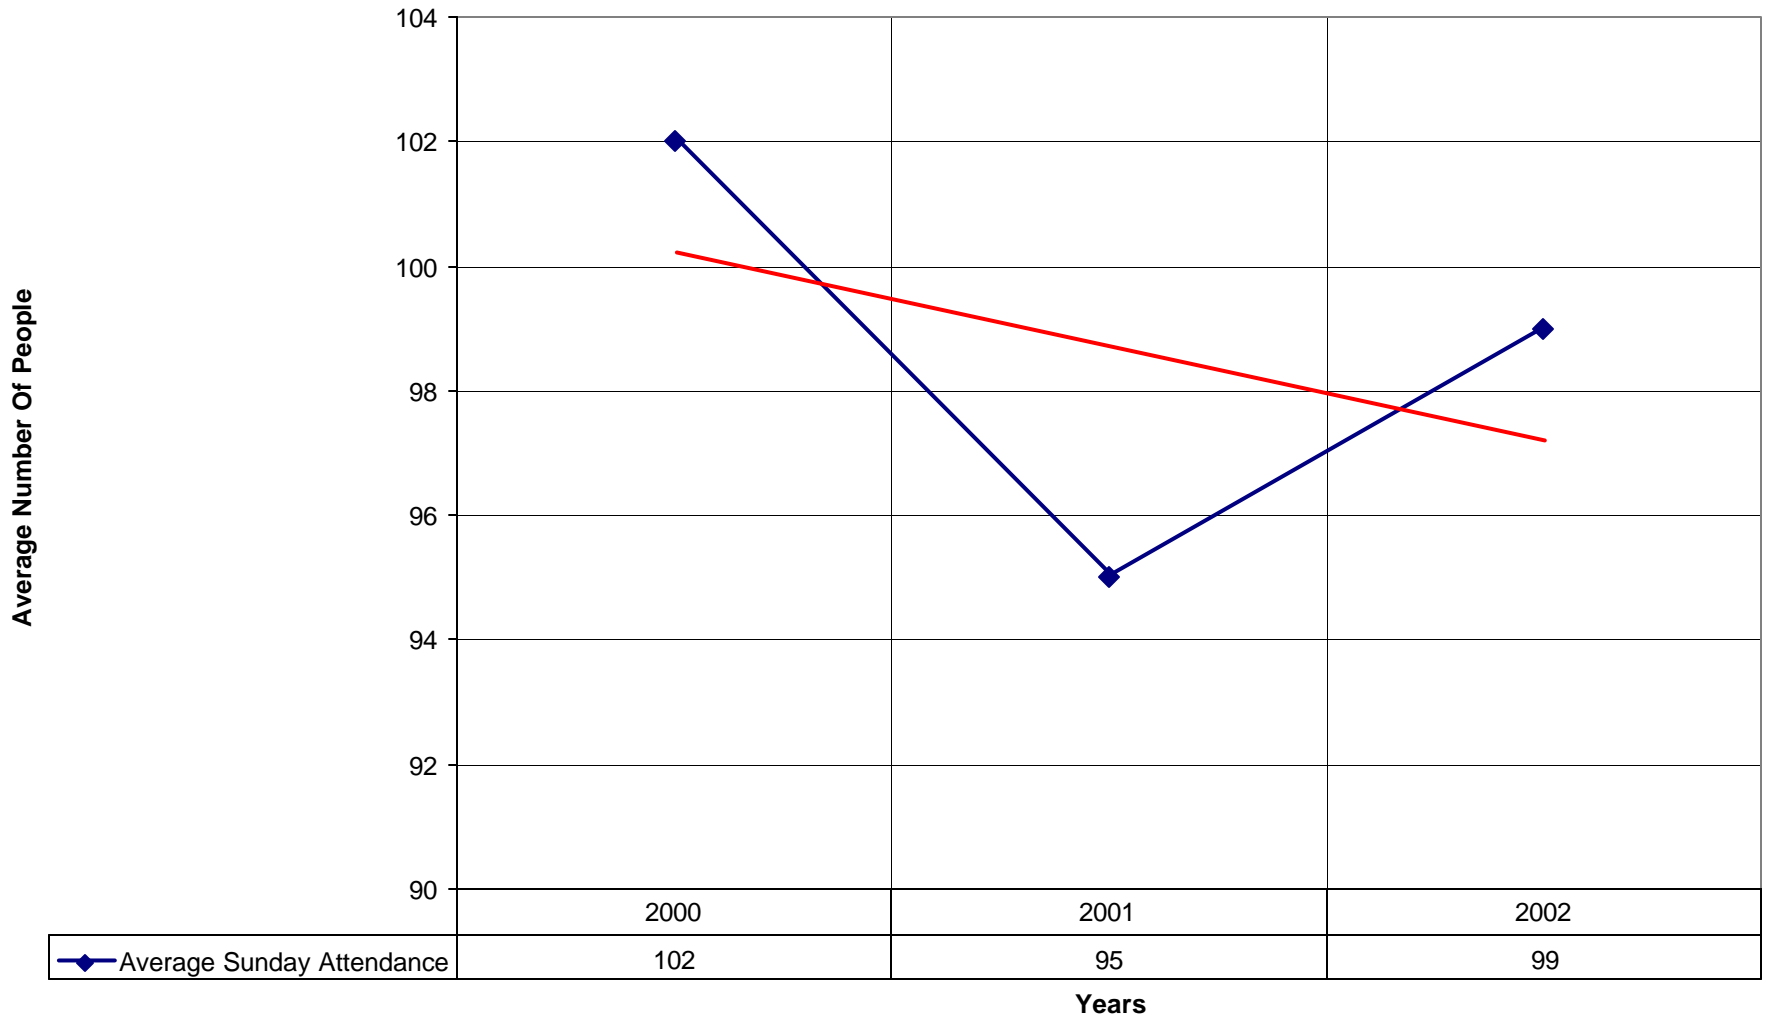

### 5033 St. Simon's Episcopal Church SD

◆ Average Sunday Attendance 
 ■ EasterAttendance 
 — Linear (Average Sunday Attendance) 
 — Linear (EasterAttendance)

5033 St. Simon's Episcopal Church SD

—◆— EasterAttendance — Linear (EasterAttendance)

◆ Number of Pledges — Linear (Number of Pledges)

5033 St. Simon's Episcopal Church SD

◆ Average Sunday Attendance — Linear (Average Sunday Attendance)