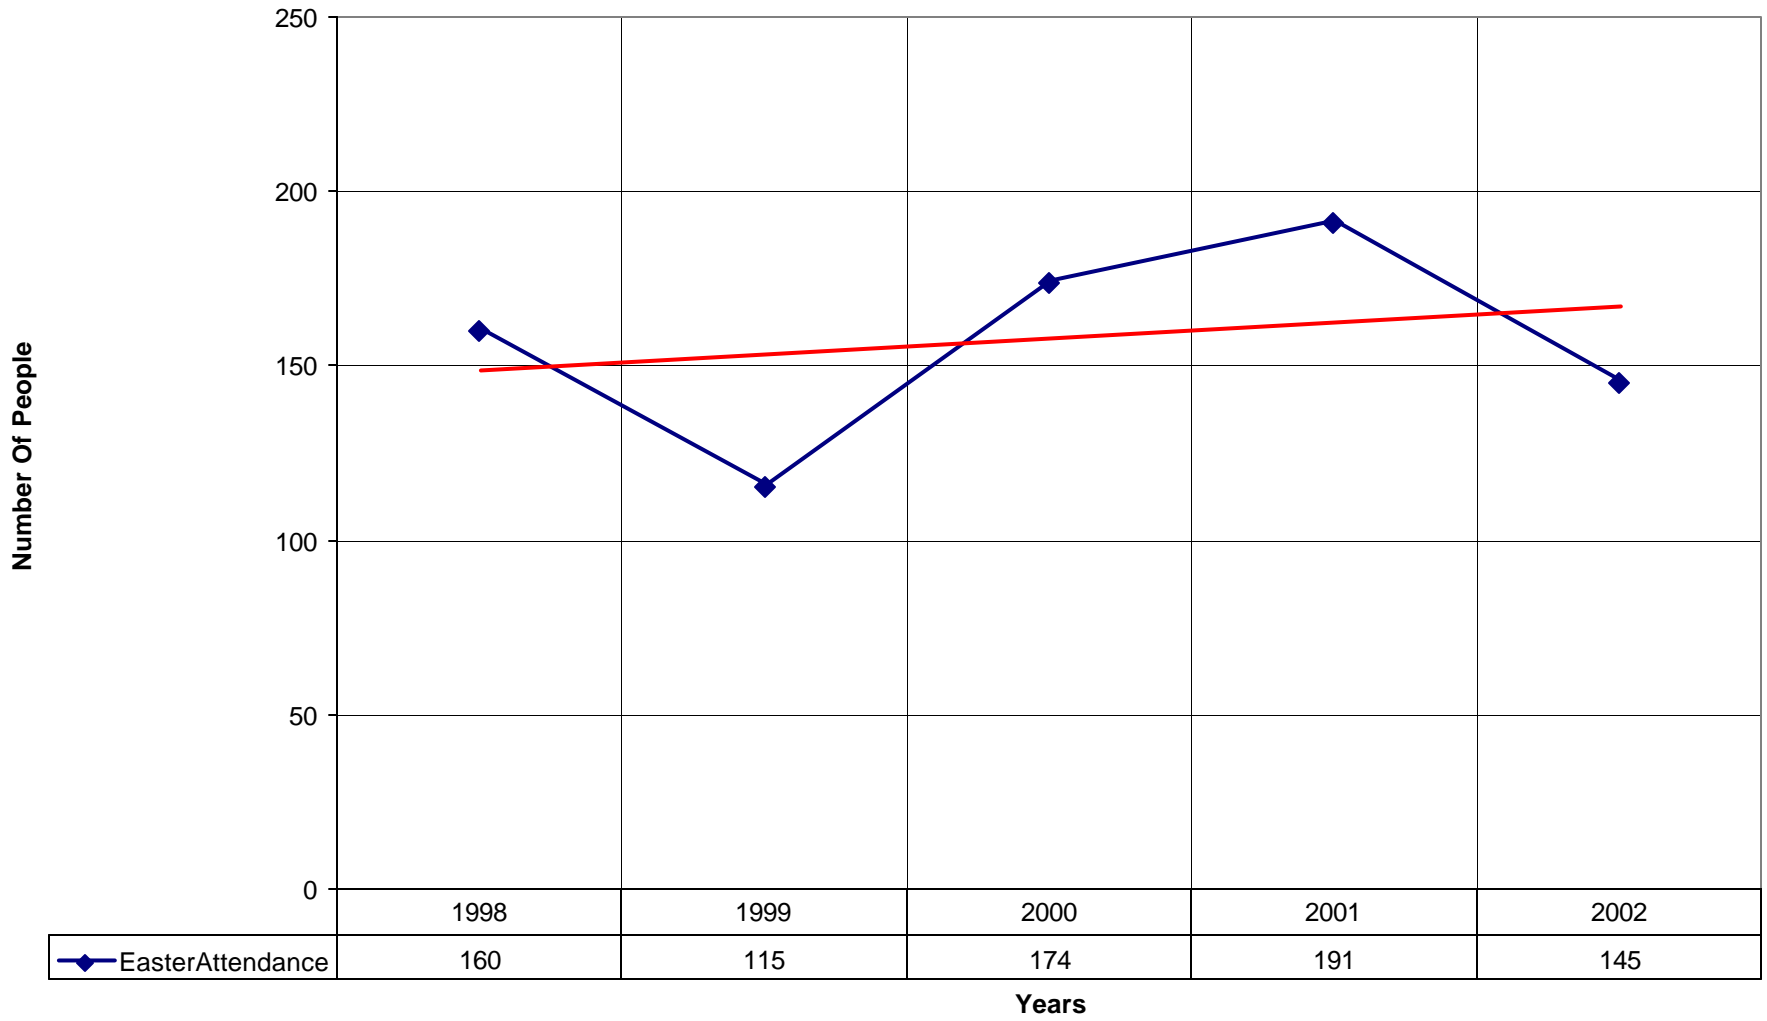

### 5033 St. Simon's Episcopal Church SD

◆ Average Sunday Attendance    ■ EasterAttendance    — Linear (Average Sunday Attendance)    — Linear (EasterAttendance)

5033 St. Simon's Episcopal Church SD

◆ EasterAttendance — Linear (EasterAttendance)

5033 St. Simon's Episcopal Church SD

◆ Average Sunday Attendance — Linear (Average Sunday Attendance)