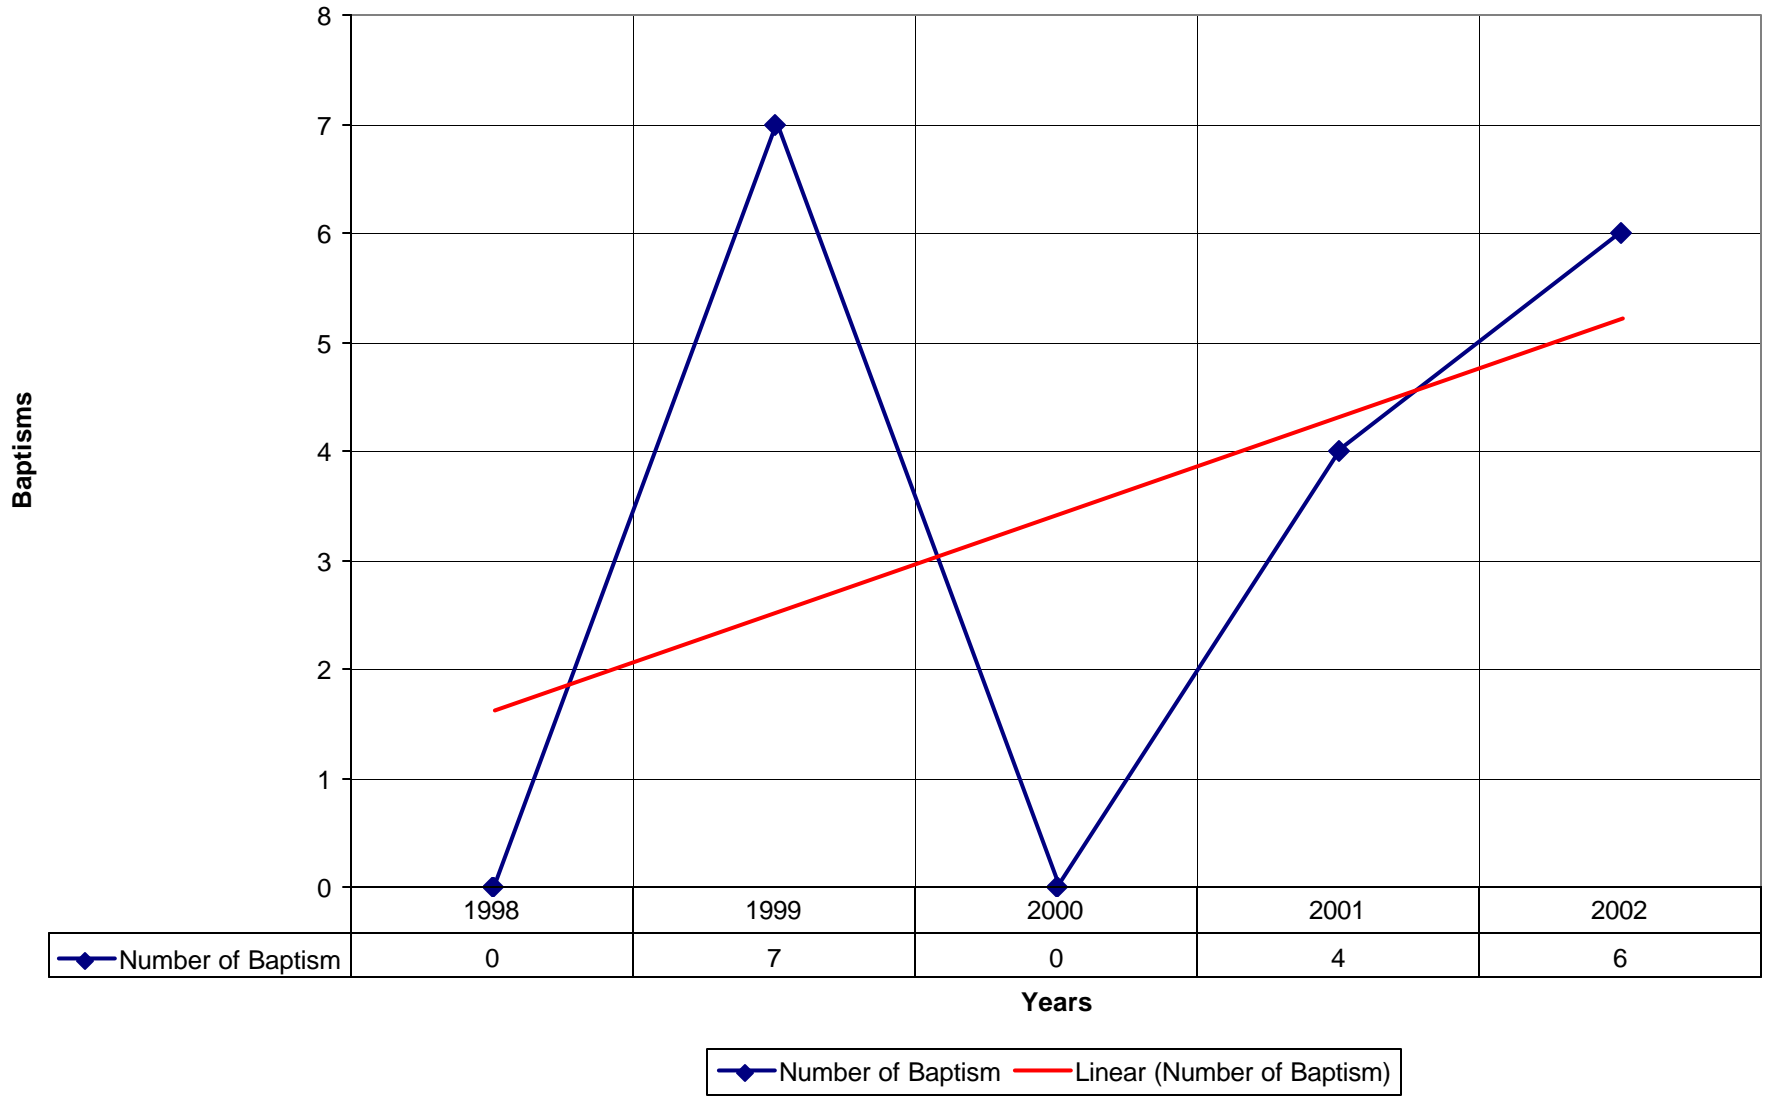

5033 St. Simon's Episcopal Church SD