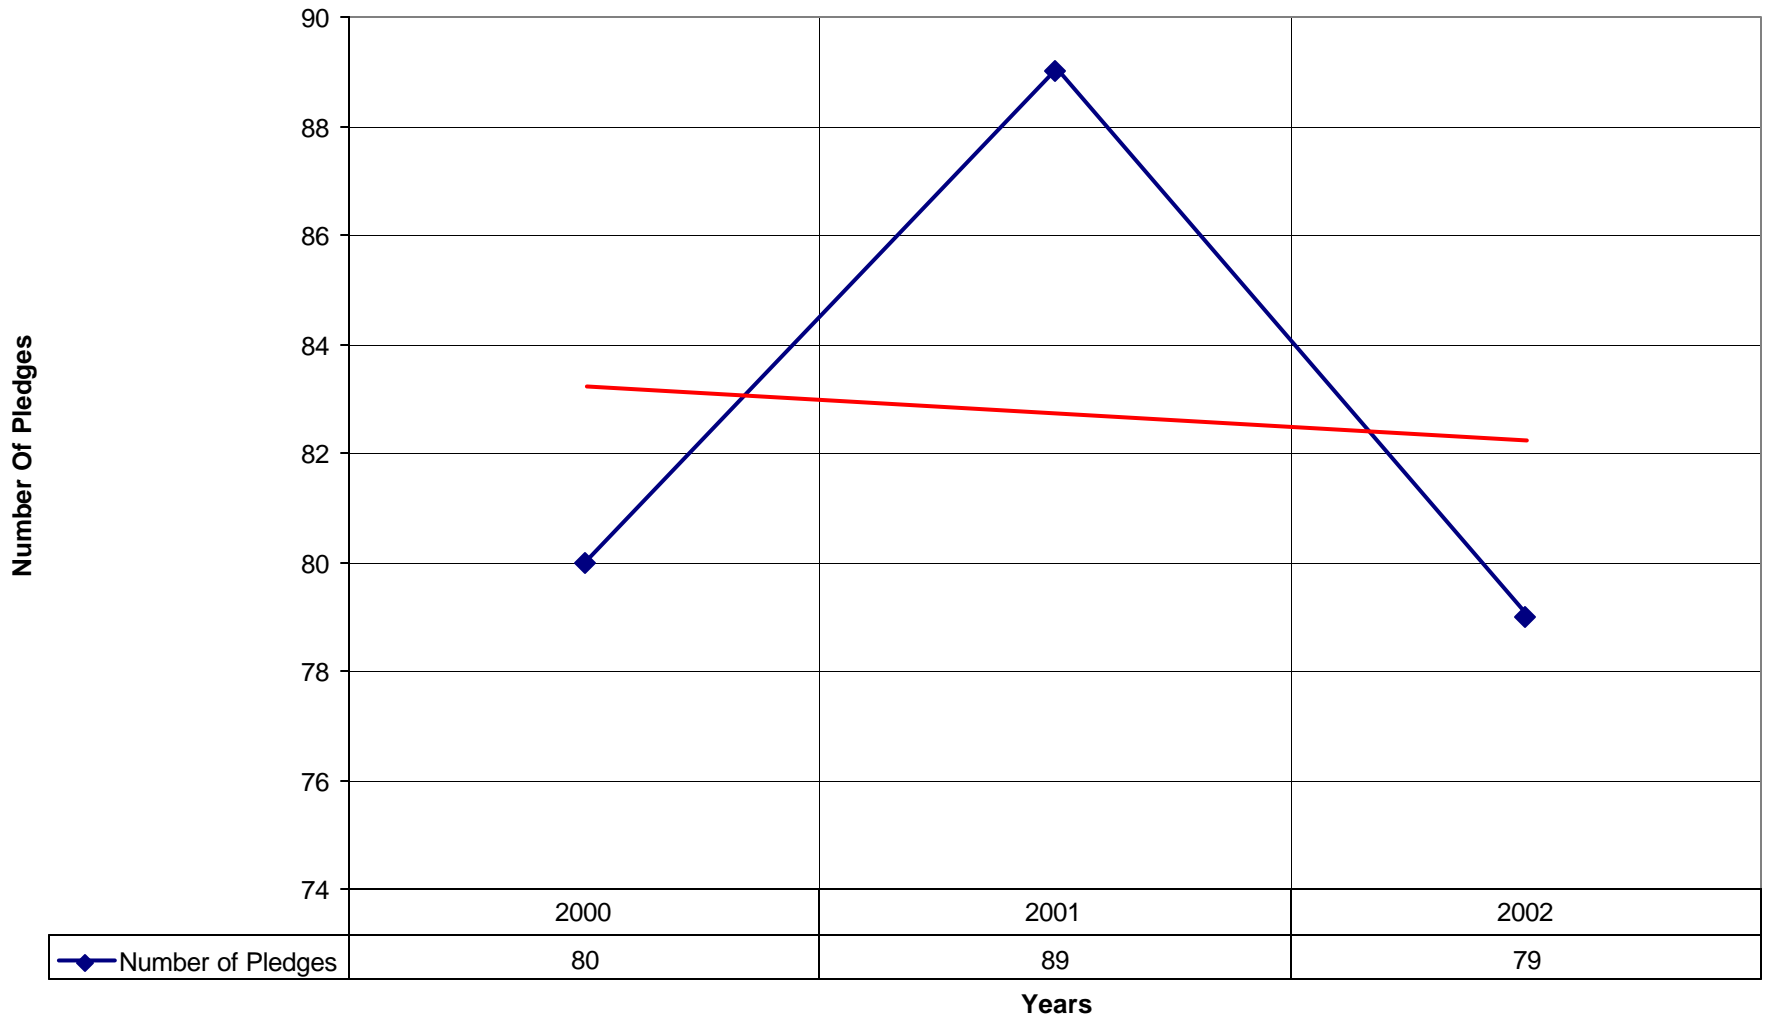

◆ Amt Pledge Payments from Congregation — Linear (Amt Pledge Payments from Congregation)

5033 St. Simon's Episcopal Church SD

◆ Number of Pledges

◆ Number of Pledges — Linear (Number of Pledges)