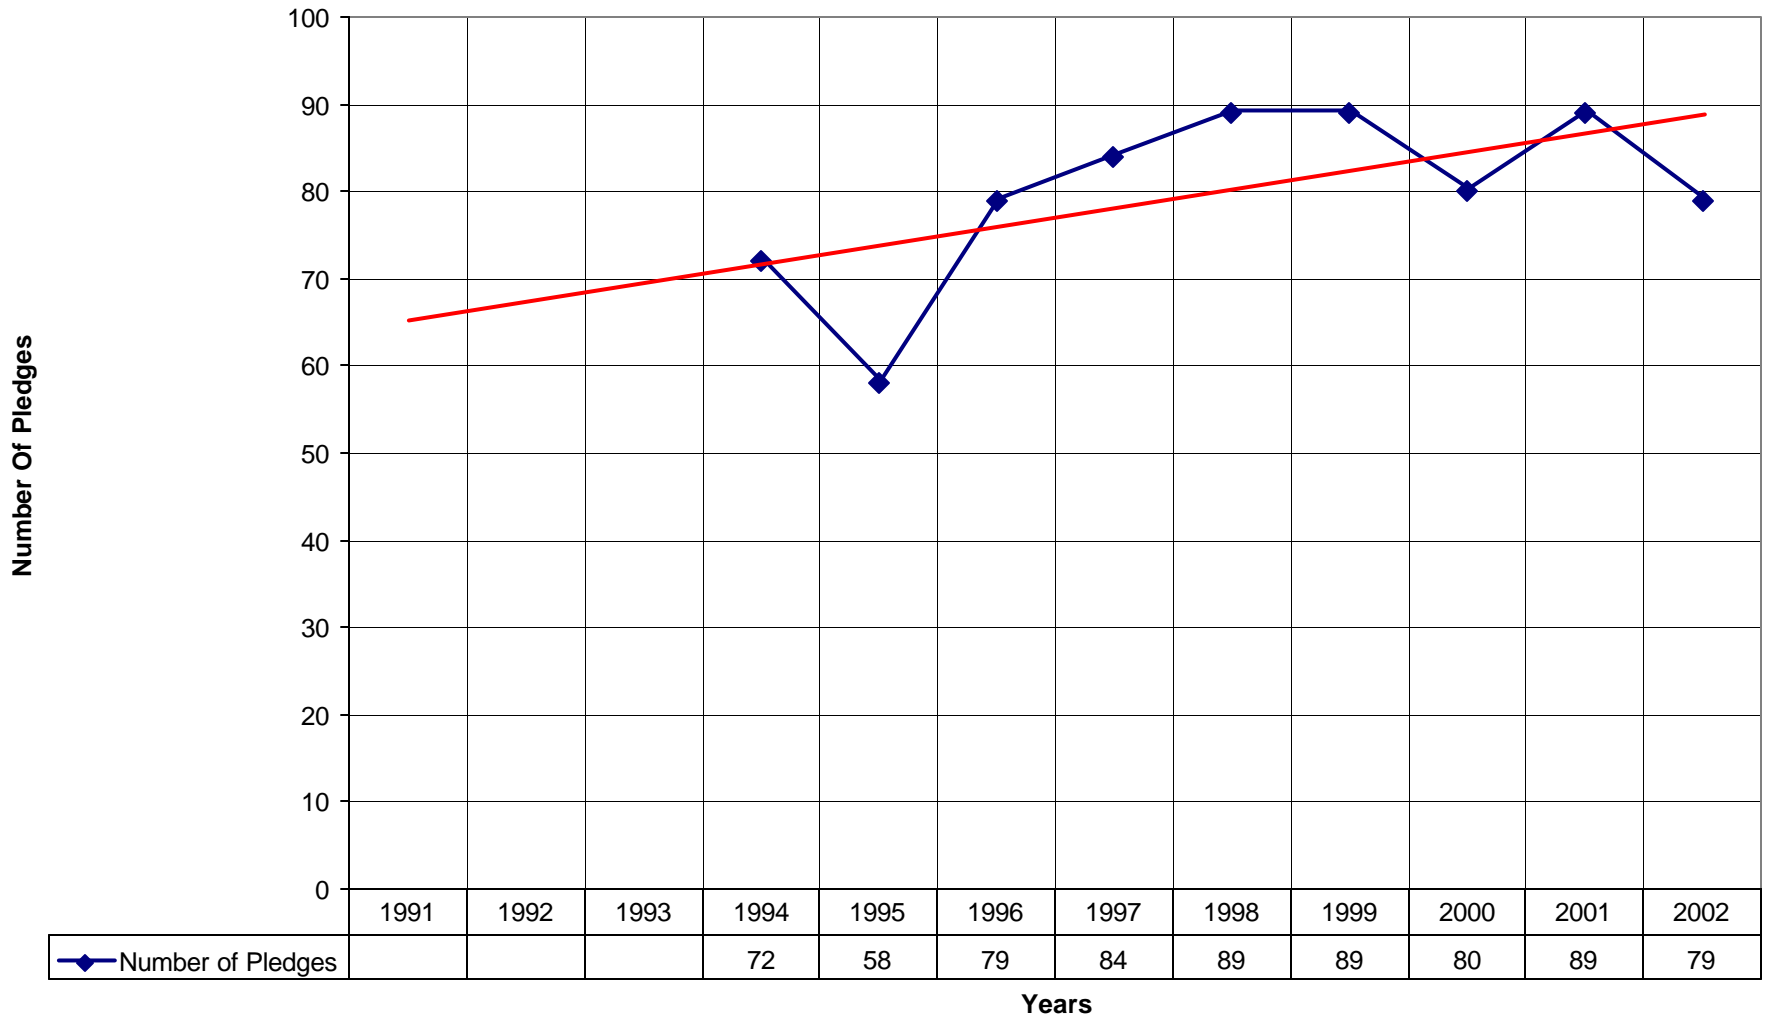

5033 St. Simon's Episcopal Church SD

◆ Number of Pledges — Linear (Number of Pledges)