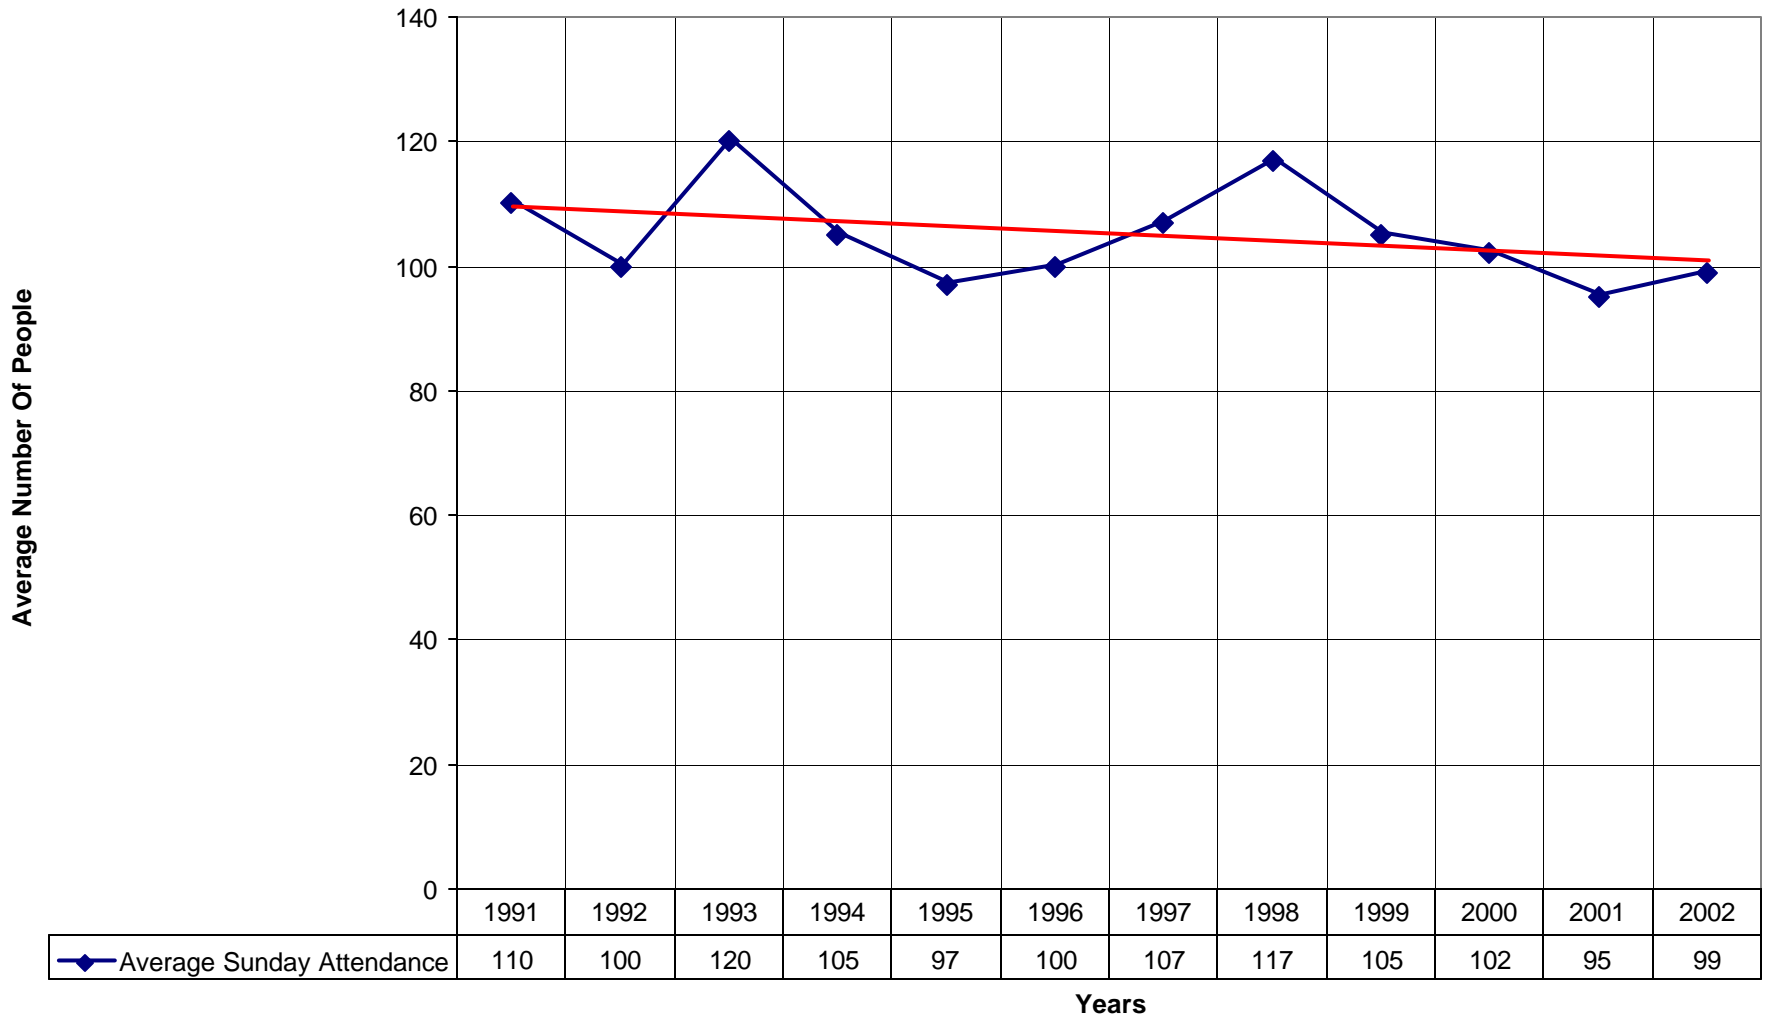

### 5033 St. Simon's Episcopal Church SD

◆ Average Sunday Attendance    ■ EasterAttendance    — Linear (Average Sunday Attendance)    — Linear (EasterAttendance)

5033 St. Simon's Episcopal Church SD

◆ EasterAttendance — Linear (EasterAttendance)

5033 St. Simon's Episcopal Church SD

◆ Average Sunday Attendance — Linear (Average Sunday Attendance)