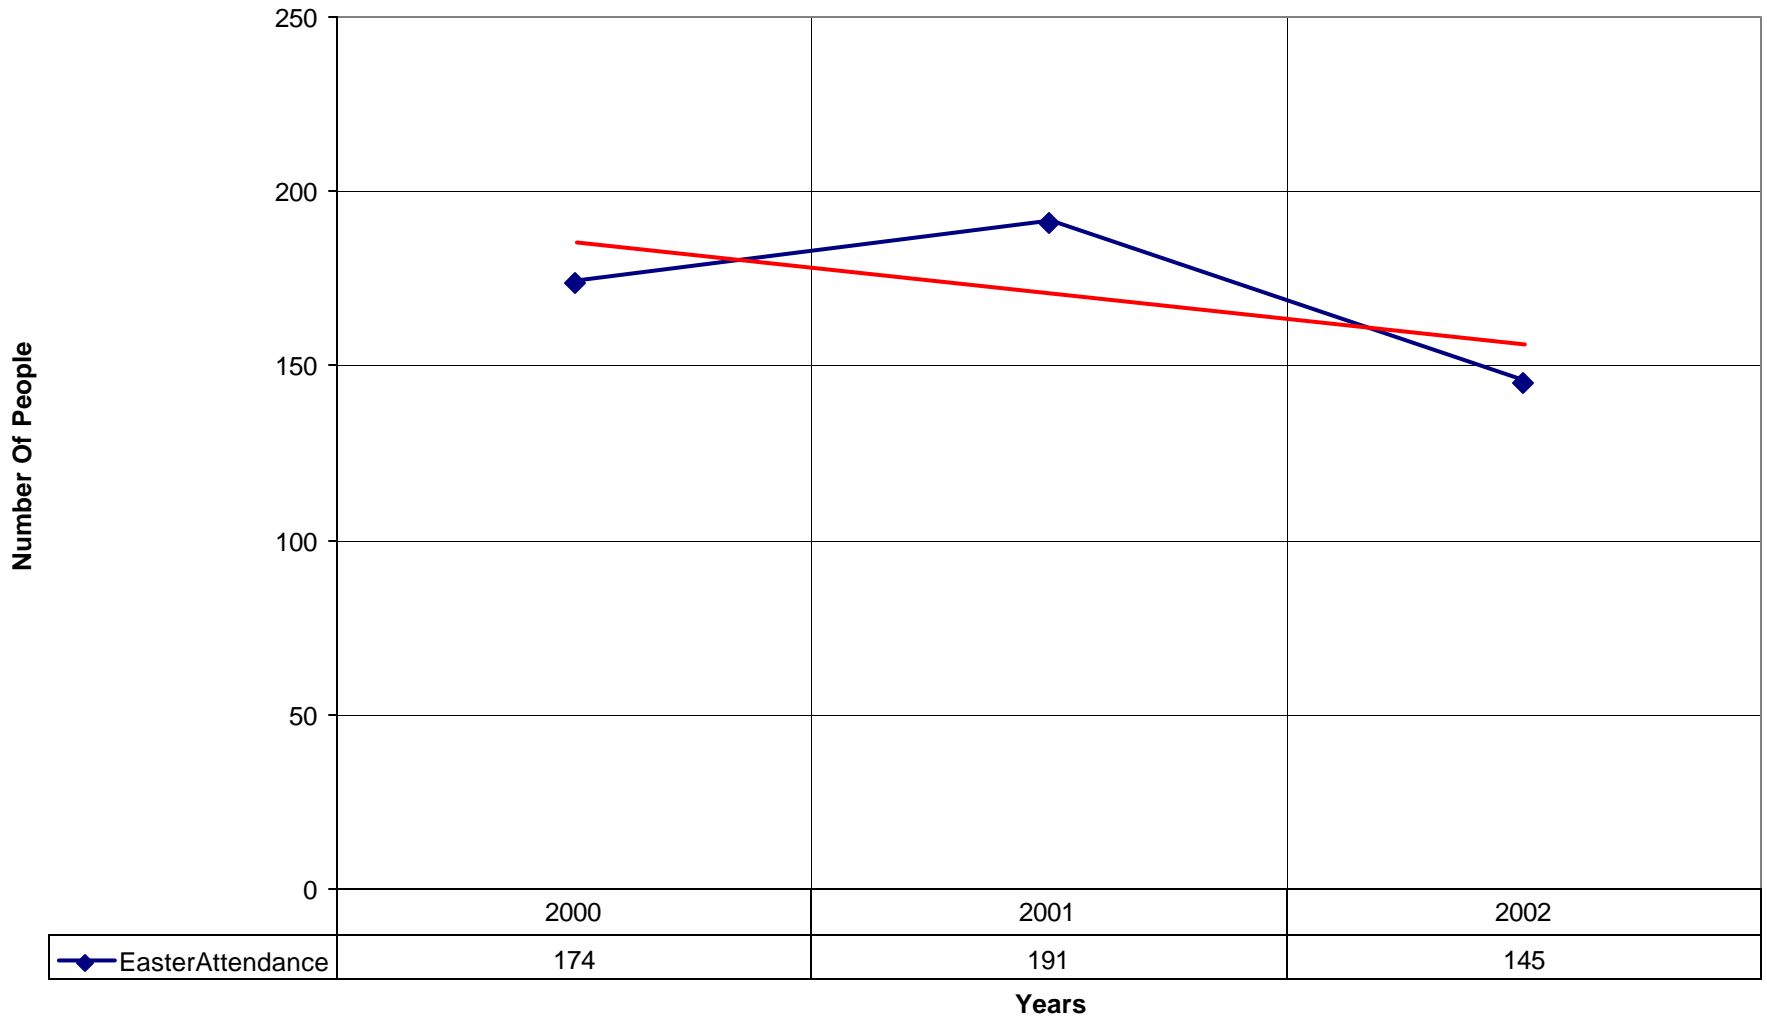

5033 St. Simon's Episcopal Church SD

◆ Average Sunday Attendance — Linear (Average Sunday Attendance)

### 5033 St. Simon's Episcopal Church SD

◆ Average Sunday Attendance 
 ■ EasterAttendance 
 — Linear (Average Sunday Attendance) 
 — Linear (EasterAttendance)

5033 St. Simon's Episcopal Church SD

—◆— EasterAttendance — Linear (EasterAttendance)