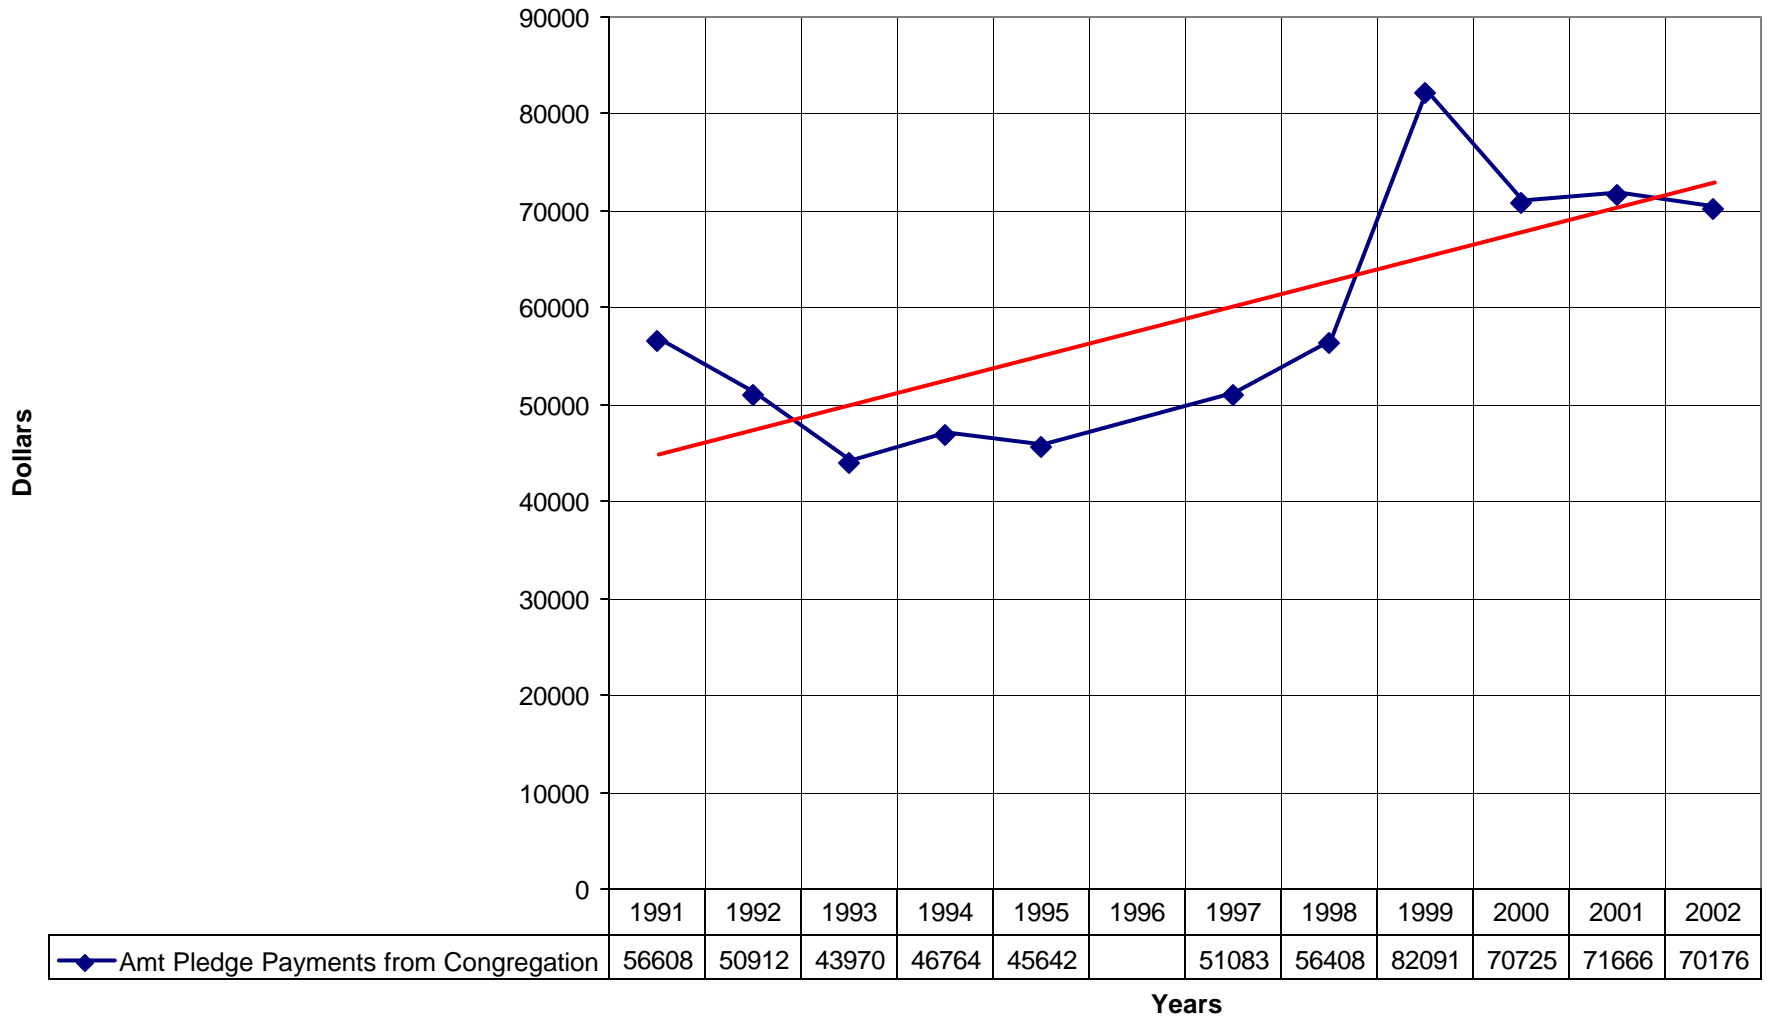

5033 St. Simon's Episcopal Church SD

◆ Amt Pledge Payments from Congregation — Linear (Amt Pledge Payments from Congregation)