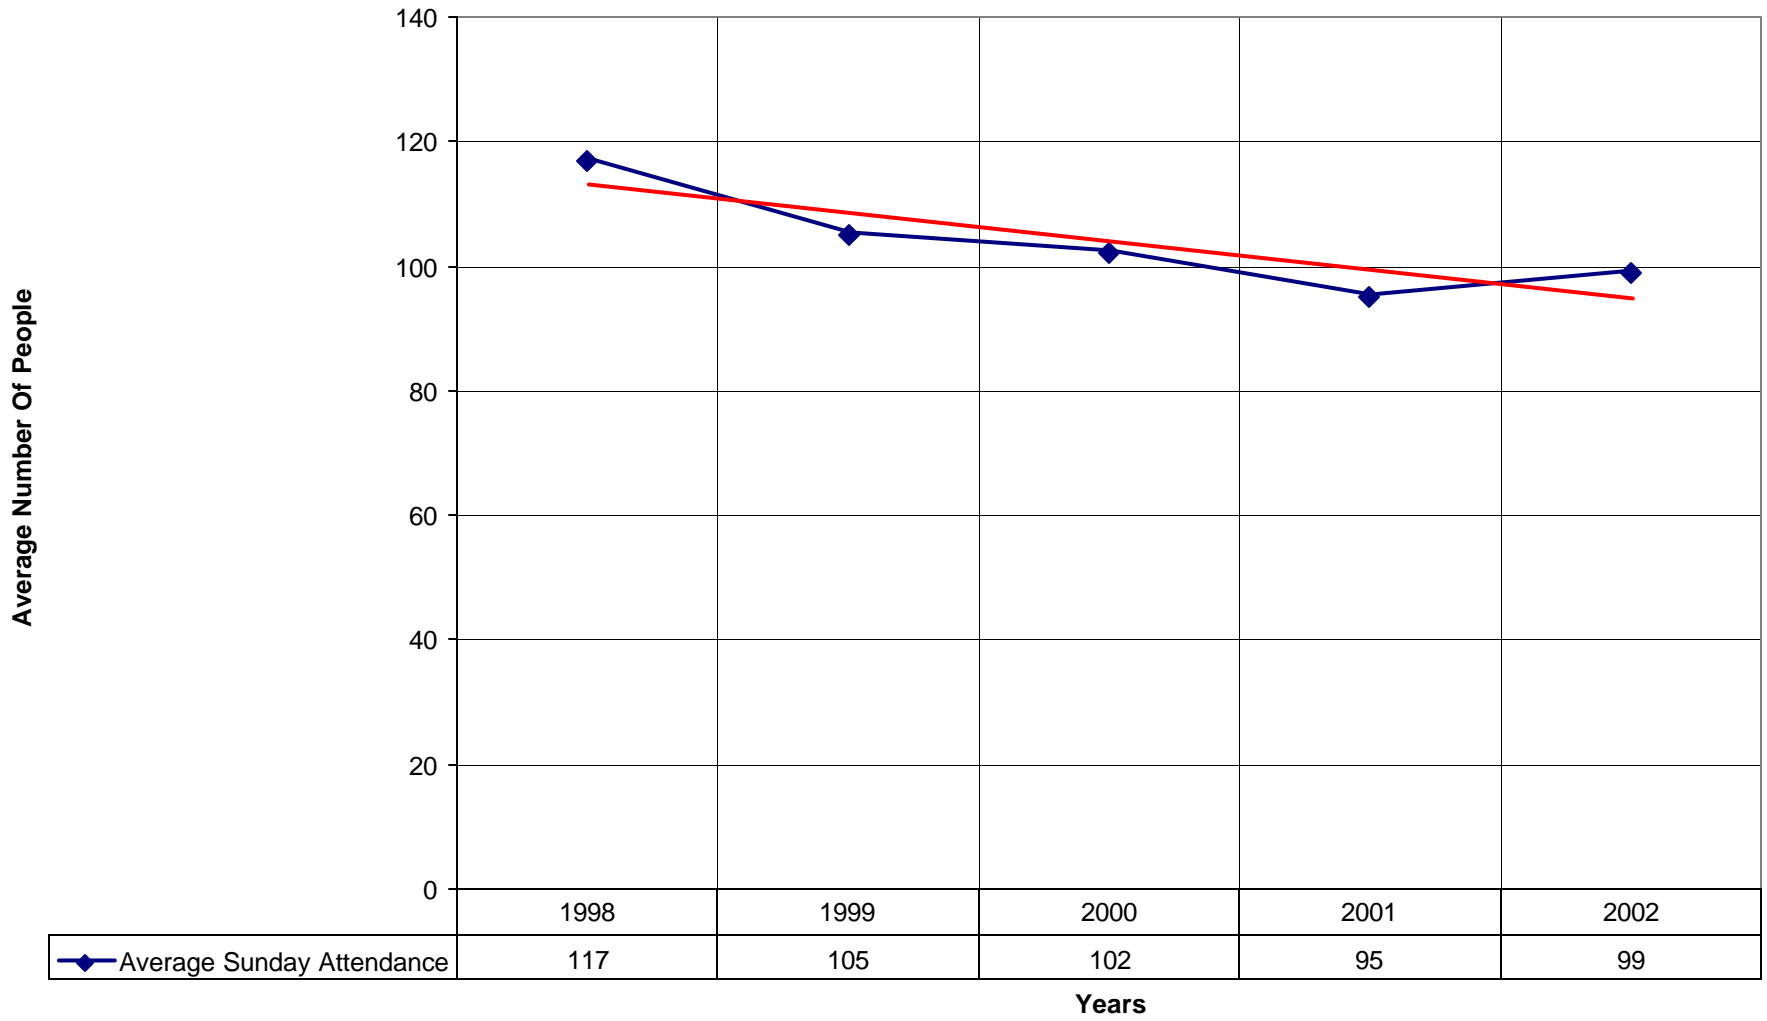

### 5033 St. Simon's Episcopal Church SD

◆ Average Sunday Attendance    ■ EasterAttendance    — Linear (Average Sunday Attendance)    — Linear (EasterAttendance)

5033 St. Simon's Episcopal Church SD

◆ EasterAttendance — Linear (EasterAttendance)

5033 St. Simon's Episcopal Church SD

◆ Average Sunday Attendance — Linear (Average Sunday Attendance)