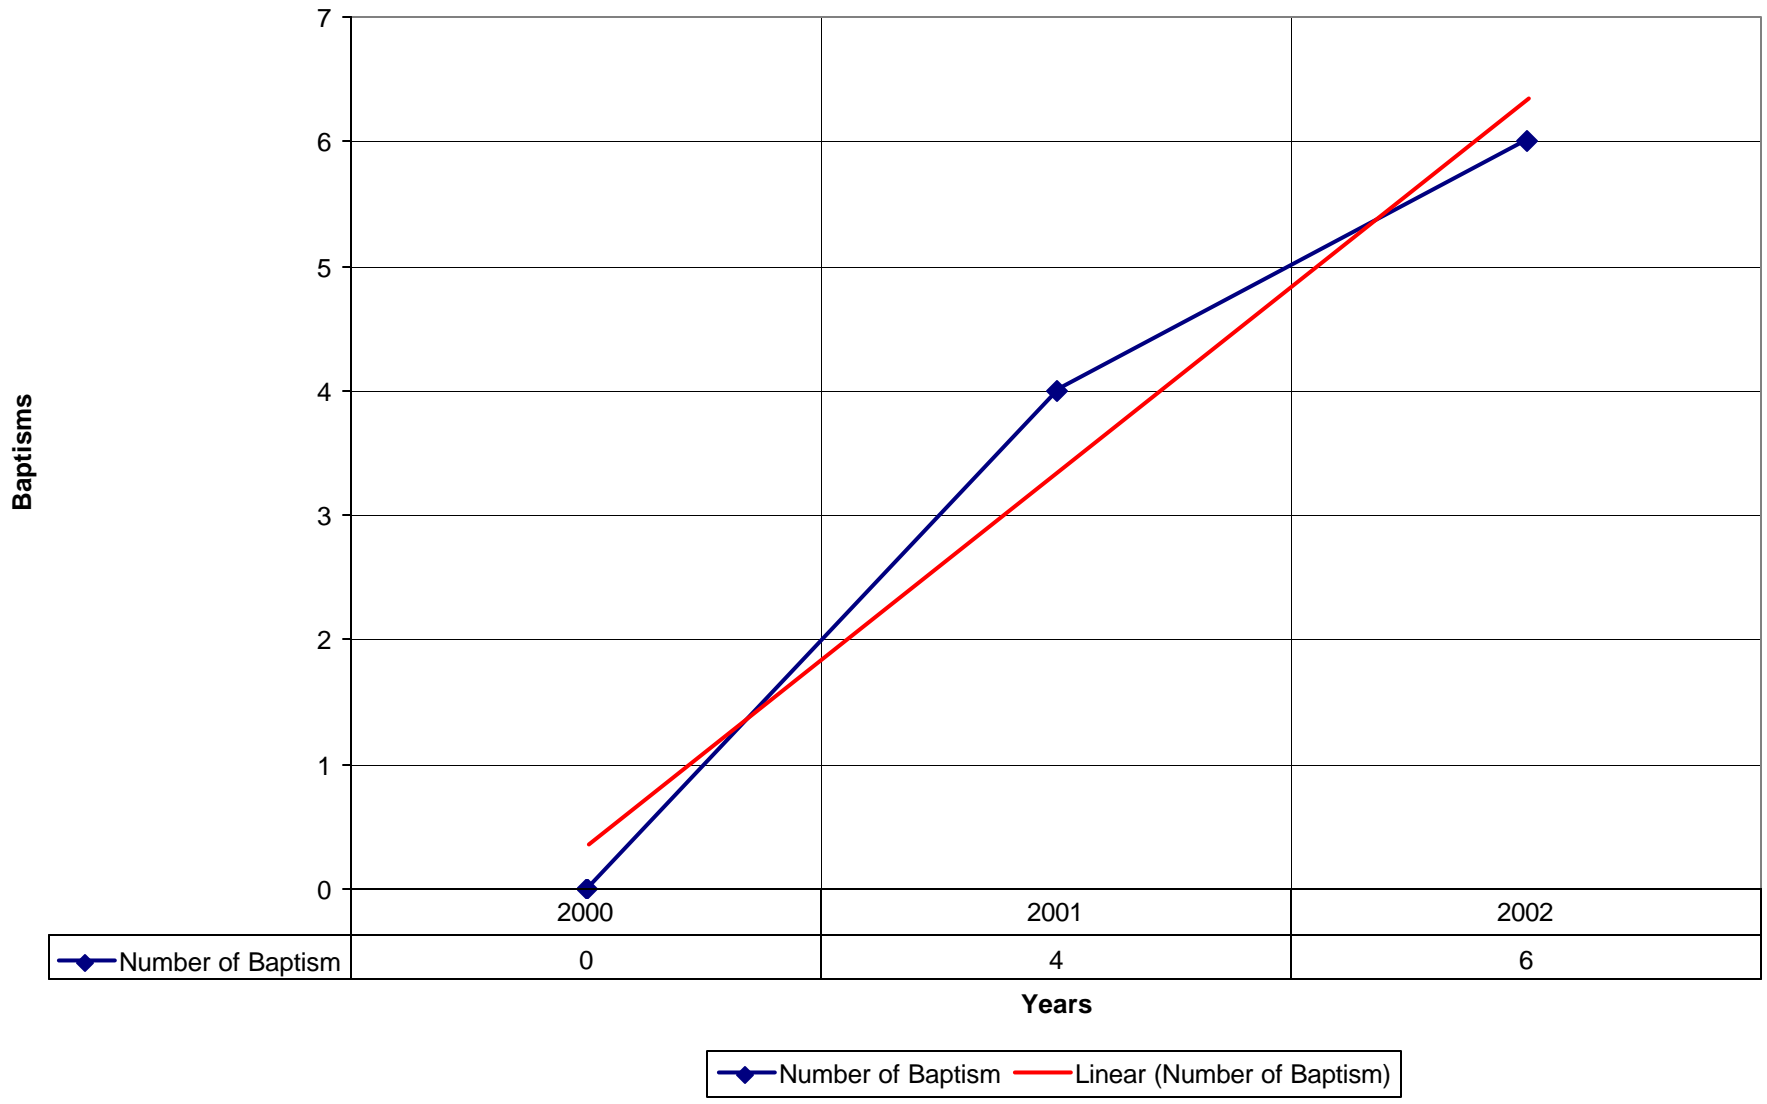

5033 St. Simon's Episcopal Church SD