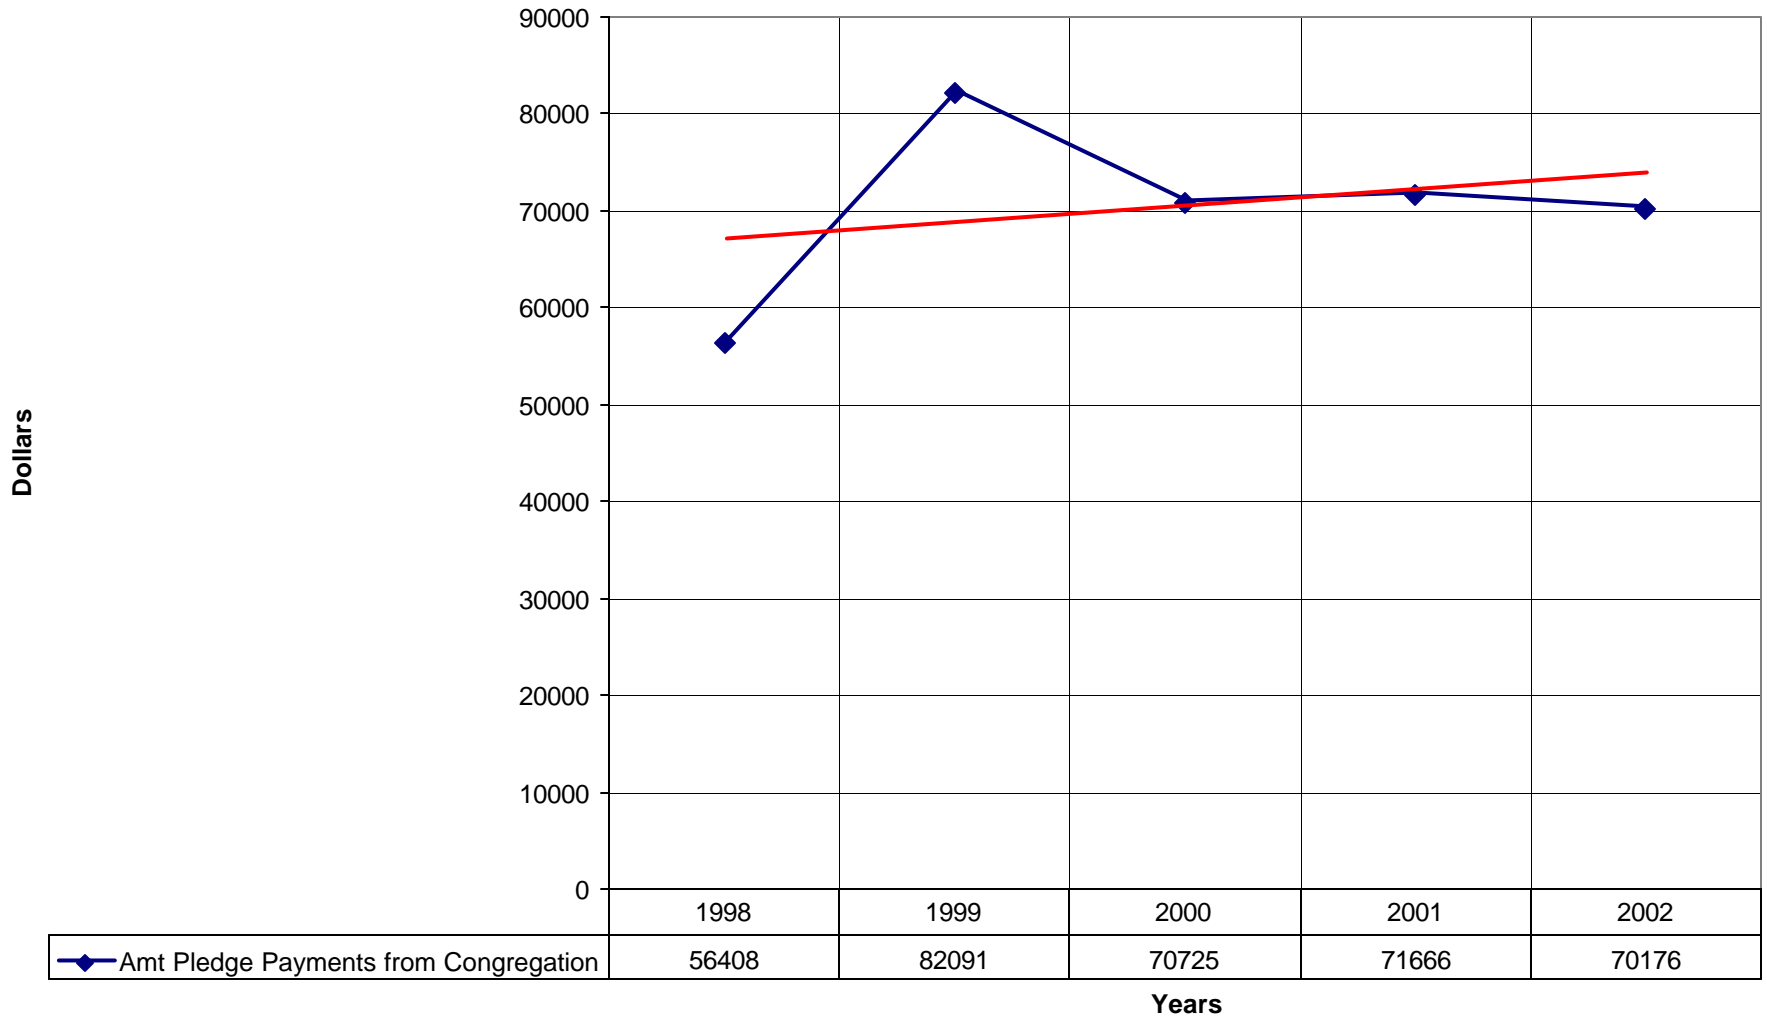

5033 St. Simon's Episcopal Church SD

◆ Amt Pledge Payments from Congregation — Linear (Amt Pledge Payments from Congregation)