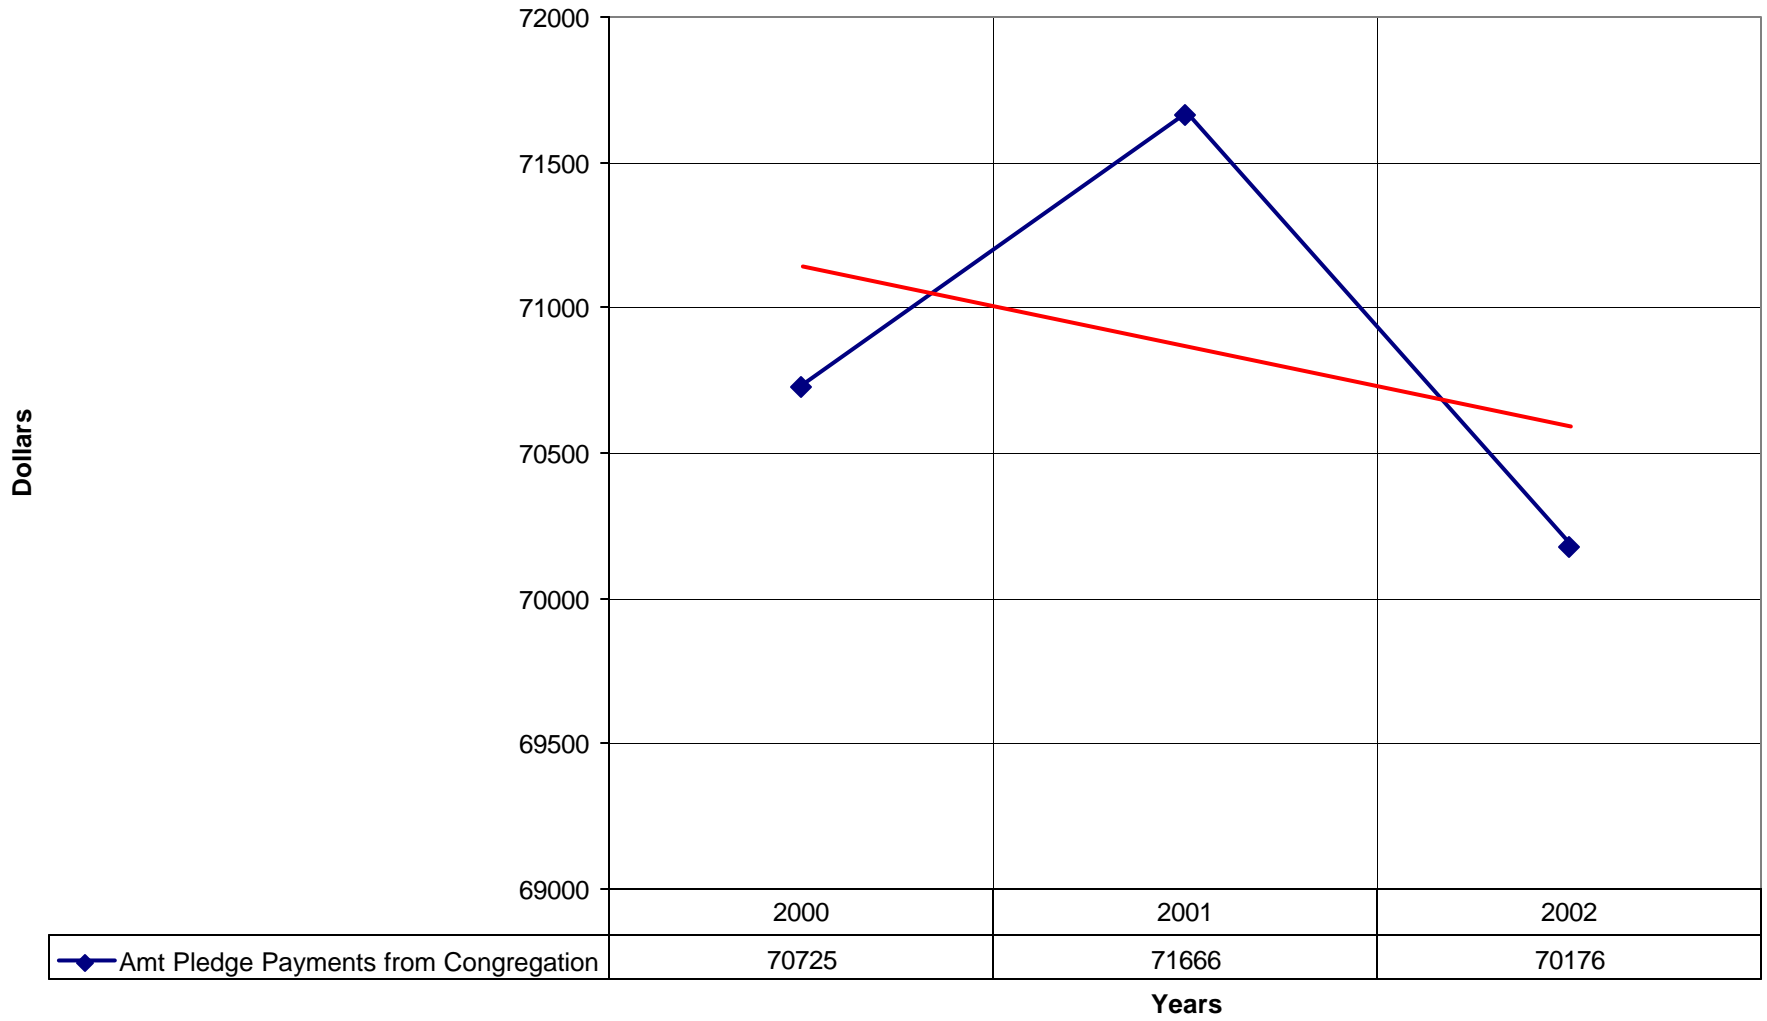

5033 St. Simon's Episcopal Church SD