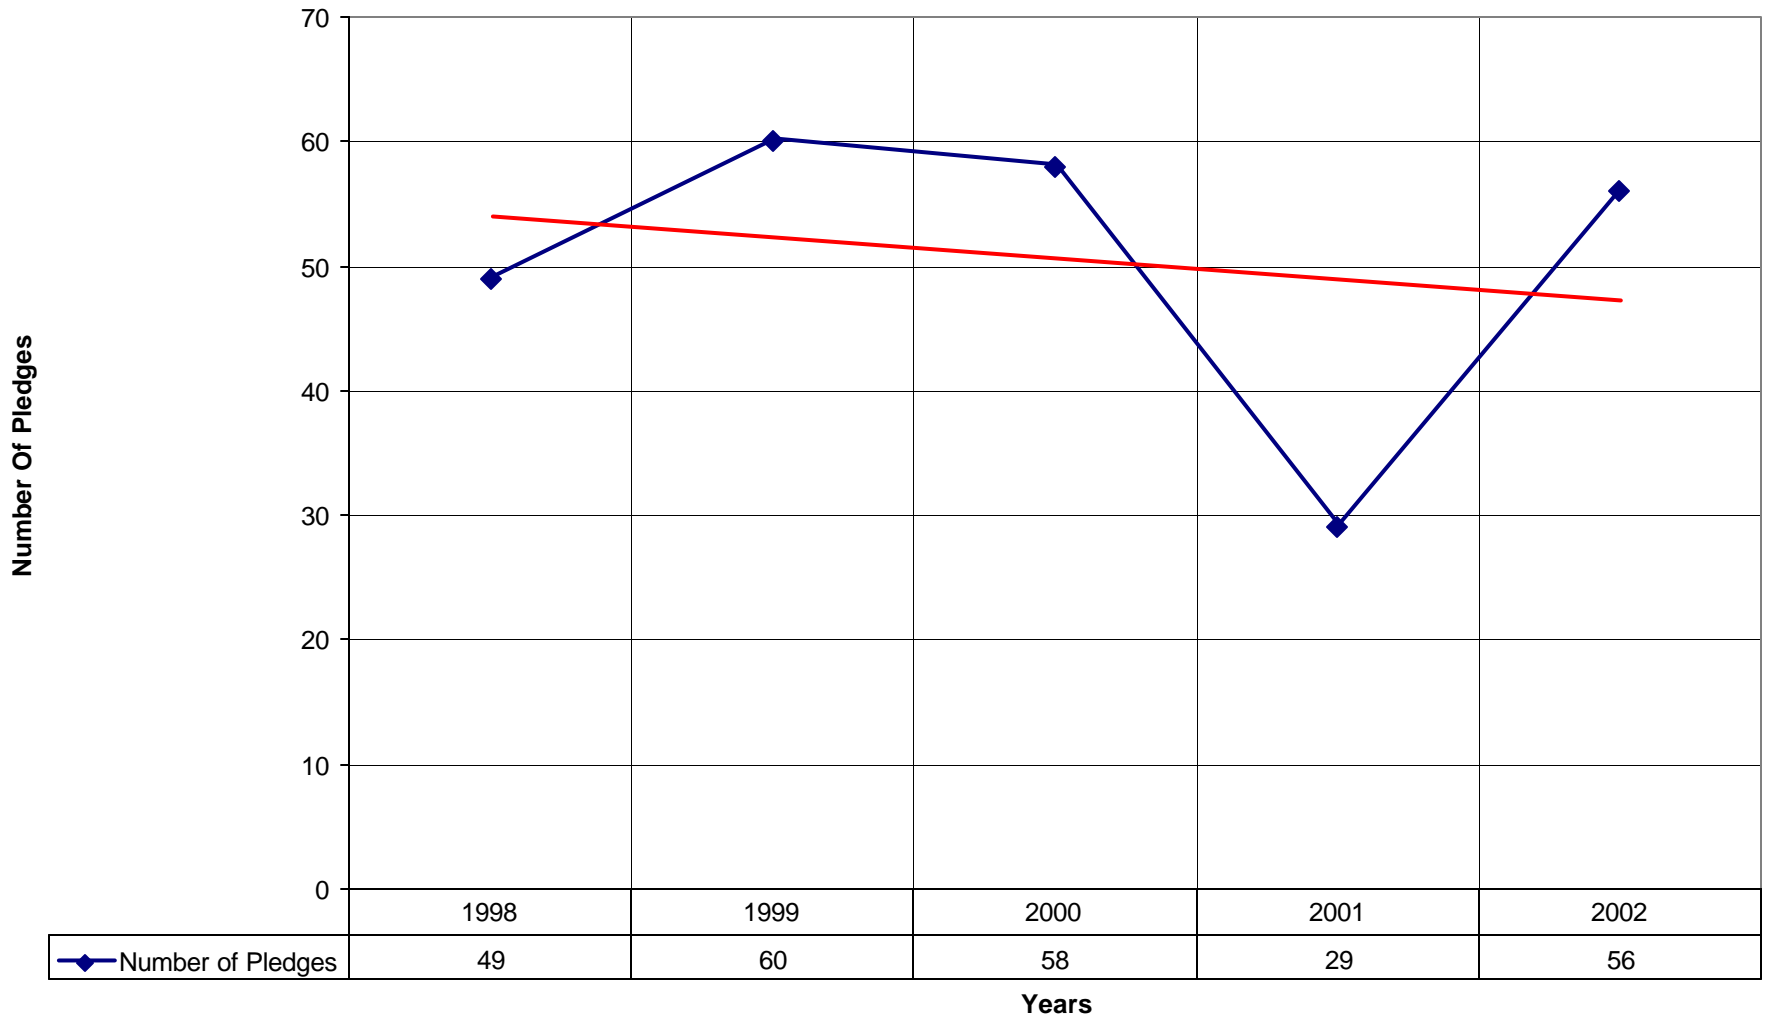

◆ Average Sunday Attendance
 — Linear (Average Sunday Attendance)

5021 St. John's Episcopal Church SD

◆ Average Sunday Attendance
 ■ EasterAttendance
 — Linear (Average Sunday Attendance)
 — Linear (EasterAttendance)

5021 St. John's Episcopal Church SD

◆ EasterAttendance — Linear (EasterAttendance)

5021 St. John's Episcopal Church SD

5021 St. John's Episcopal Church SD

◆ Amt Pledge Payments from Congregation — Linear (Amt Pledge Payments from Congregation)

5021 St. John's Episcopal Church SD

◆ Number of Pledges — Linear (Number of Pledges)

5021 St. John's Episcopal Church SD

◆ Average Sunday Attendance — Linear (Average Sunday Attendance)

5021 St. John's Episcopal Church SD