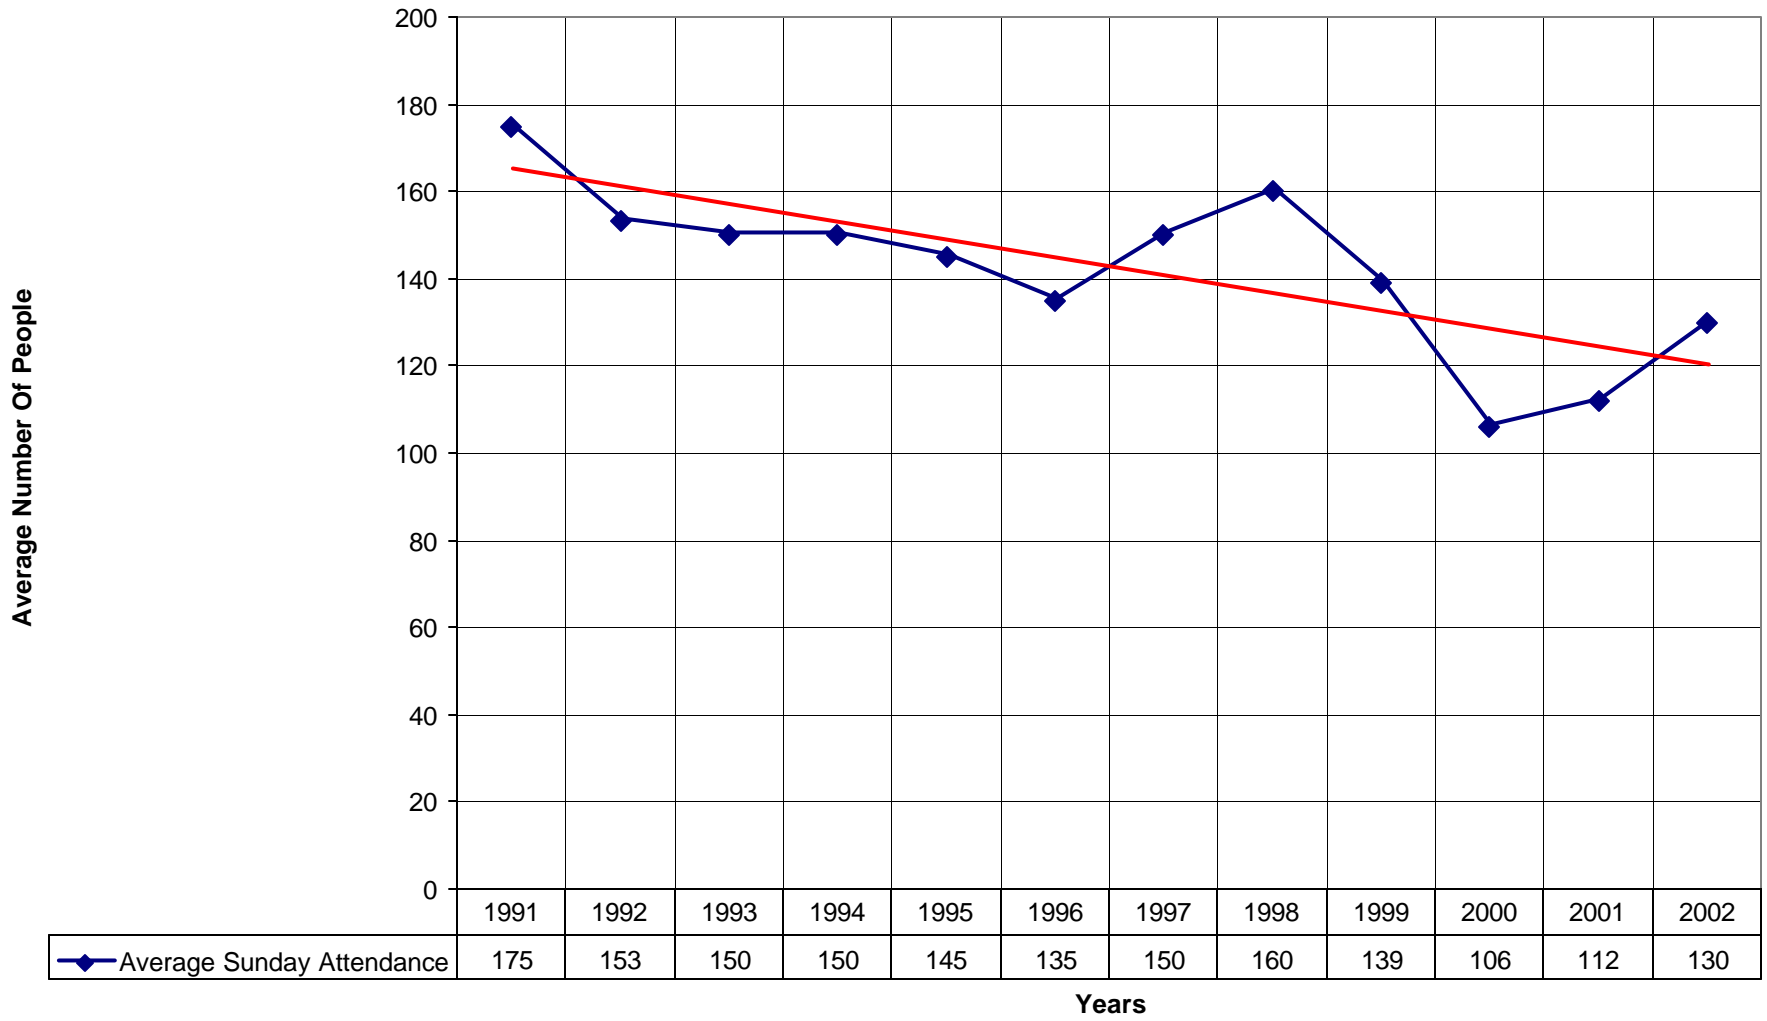

5021 St. John's Episcopal Church SD

◆ Average Sunday Attendance
 ■ EasterAttendance
 — Linear (Average Sunday Attendance)
 — Linear (EasterAttendance)

5021 St. John's Episcopal Church SD

◆ EasterAttendance — Linear (EasterAttendance)

◆ Average Sunday Attendance
 — Linear (Average Sunday Attendance)

5021 St. John's Episcopal Church SD

◆ Average Sunday Attendance
 ■ EasterAttendance
 — Linear (Average Sunday Attendance)
 — Linear (EasterAttendance)