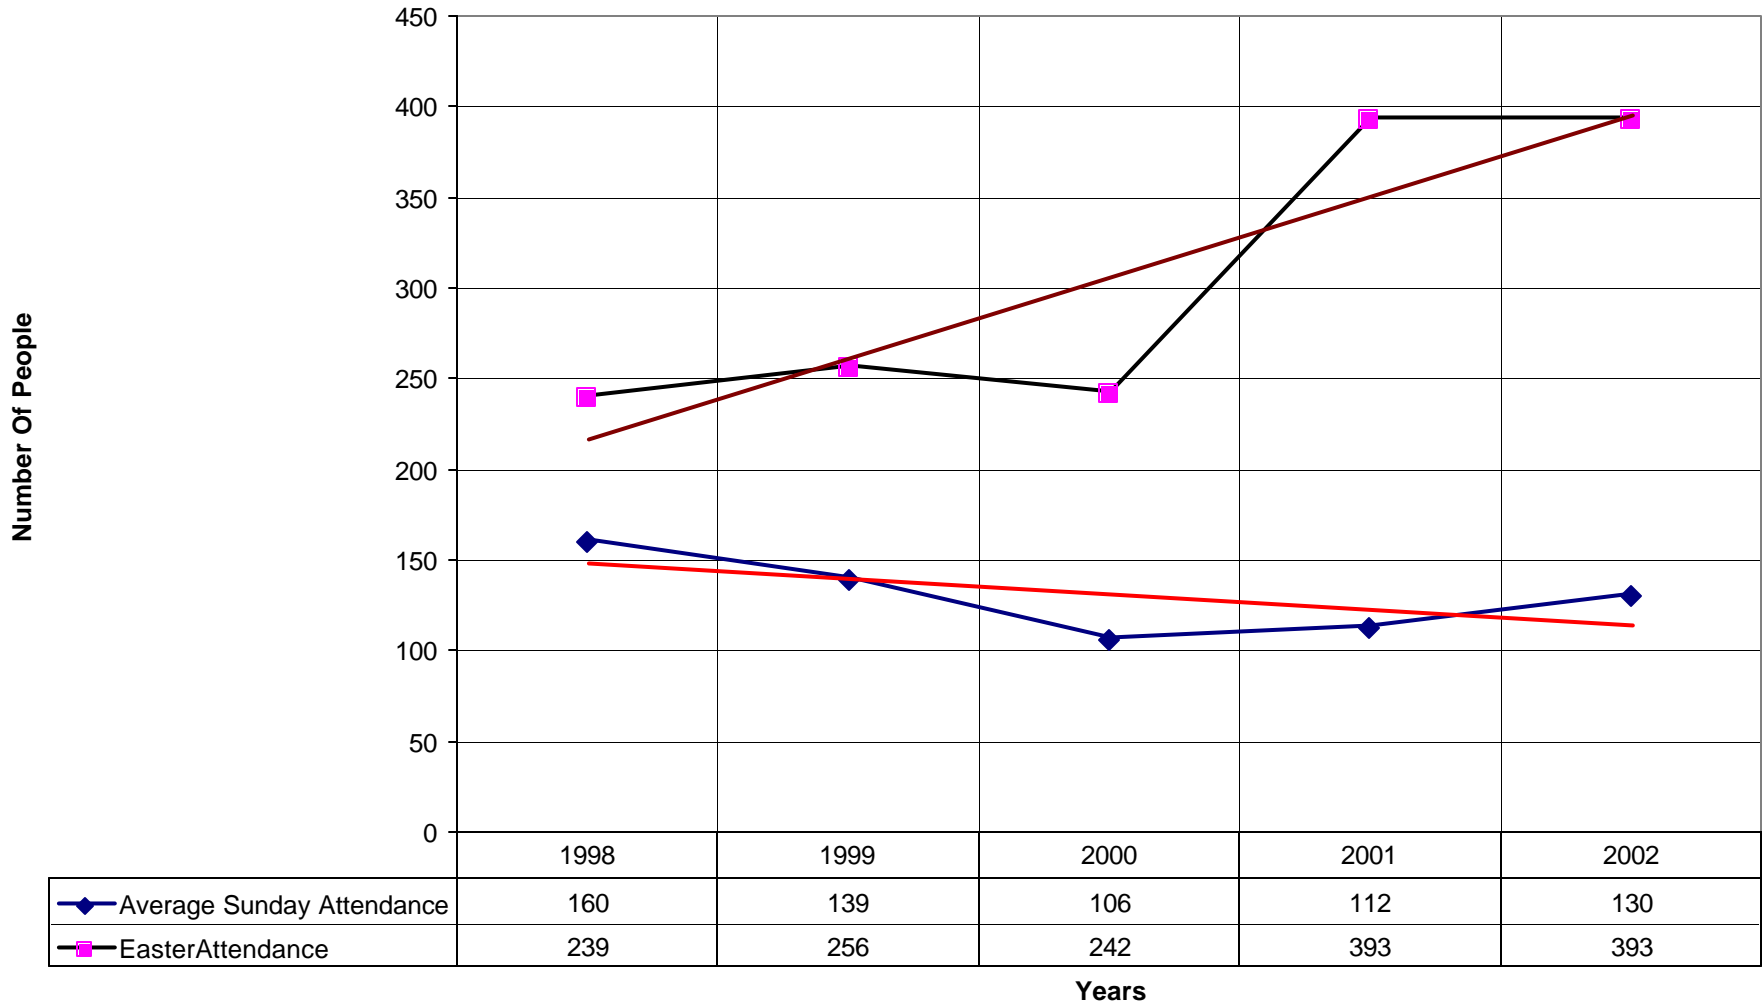

5021 St. John's Episcopal Church SD

◆ Average Sunday Attendance
 ■ EasterAttendance
 — Linear (Average Sunday Attendance)
 — Linear (EasterAttendance)

5021 St. John's Episcopal Church SD

◆ EasterAttendance — Linear (EasterAttendance)

◆ Average Sunday Attendance
 — Linear (Average Sunday Attendance)

5021 St. John's Episcopal Church SD

◆ Average Sunday Attendance
 ■ EasterAttendance
 — Linear (Average Sunday Attendance)
 — Linear (EasterAttendance)

◆ Average Sunday Attendance
 ■ EasterAttendance
 — Linear (Average Sunday Attendance)
 — Linear (EasterAttendance)

5021 St. John's Episcopal Church SD

—◆— EasterAttendance — Linear (EasterAttendance)

5021 St. John's Episcopal Church SD