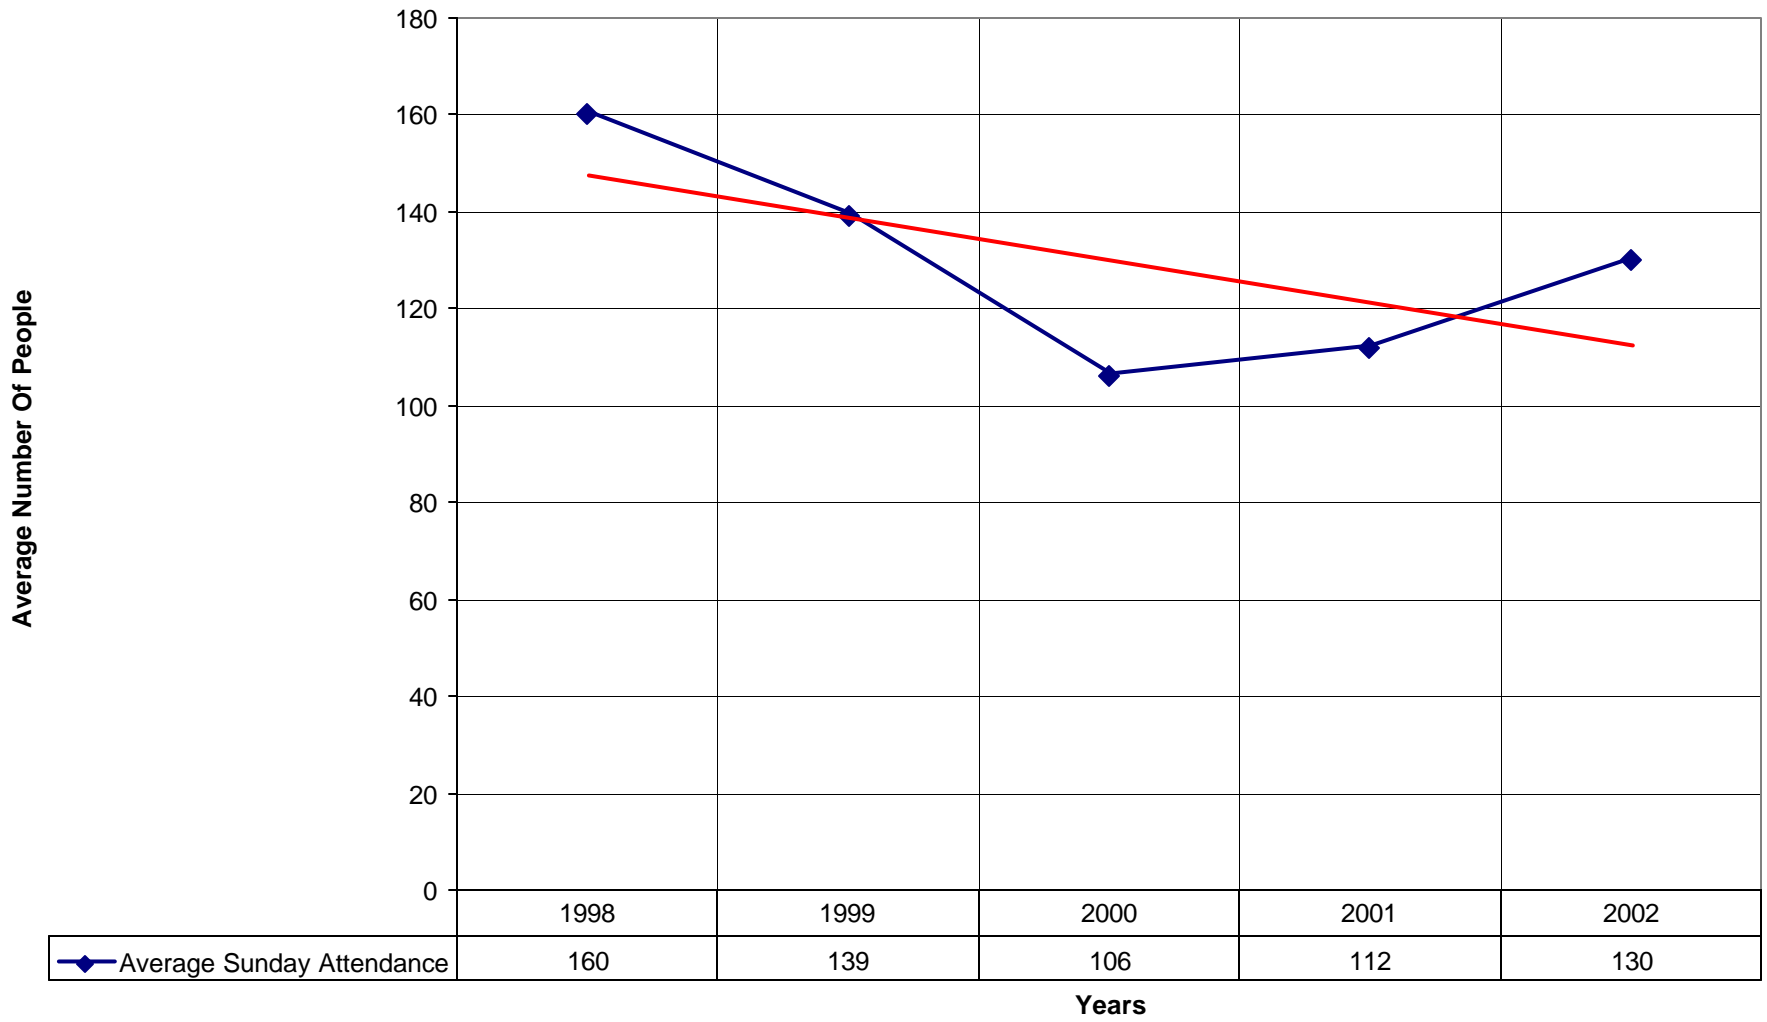

◆ Average Sunday Attendance
 — Linear (Average Sunday Attendance)

5021 St. John's Episcopal Church SD

◆ Average Sunday Attendance
 ■ EasterAttendance
 — Linear (Average Sunday Attendance)
 — Linear (EasterAttendance)

5021 St. John's Episcopal Church SD

◆ Number of Pledges — Linear (Number of Pledges)

5021 St. John's Episcopal Church SD

◆ Average Sunday Attendance — Linear (Average Sunday Attendance)

5021 St. John's Episcopal Church SD