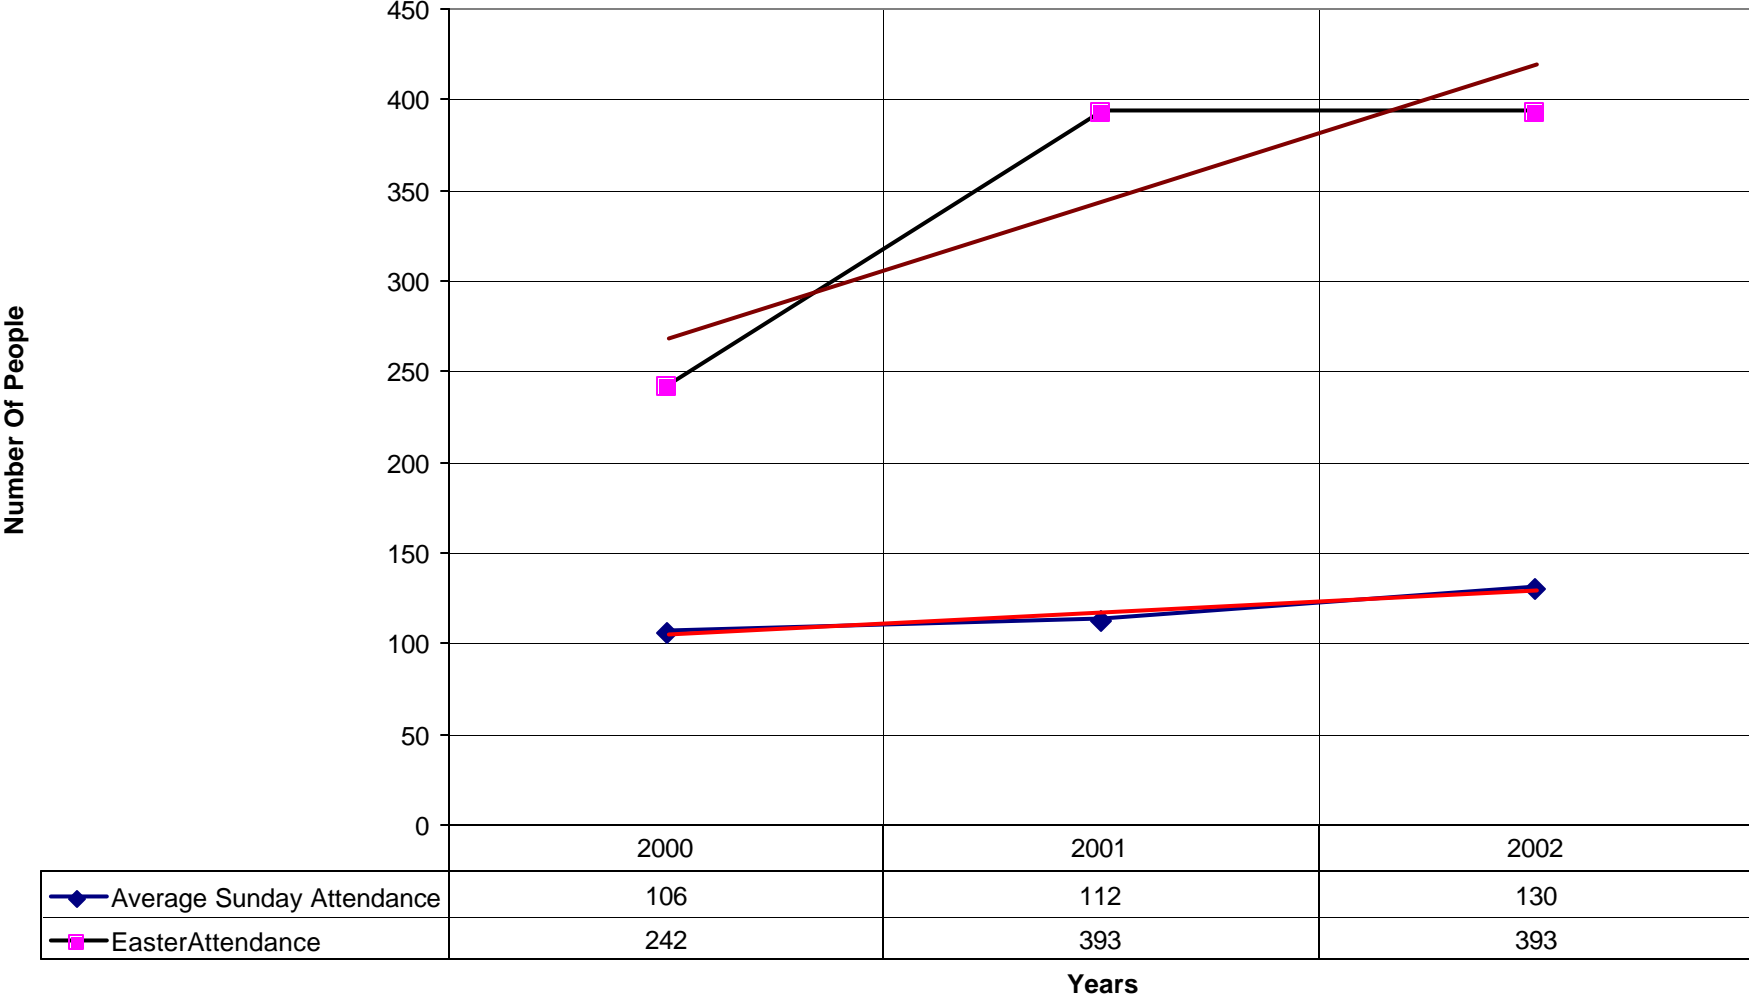

◆ Average Sunday Attendance
 — Linear (Average Sunday Attendance)

5021 St. John's Episcopal Church SD

◆ Average Sunday Attendance
 ■ EasterAttendance
 — Linear (Average Sunday Attendance)
 — Linear (EasterAttendance)

5021 St. John's Episcopal Church SD

◆ Number of Pledges — Linear (Number of Pledges)

5021 St. John's Episcopal Church SD

◆ Average Sunday Attendance — Linear (Average Sunday Attendance)

5021 St. John's Episcopal Church SD

◆ Average Sunday Attendance
 ■ EasterAttendance
 — Linear (Average Sunday Attendance)
 — Linear (EasterAttendance)

5021 St. John's Episcopal Church SD

—◆— EasterAttendance — Linear (EasterAttendance)

5021 St. John's Episcopal Church SD