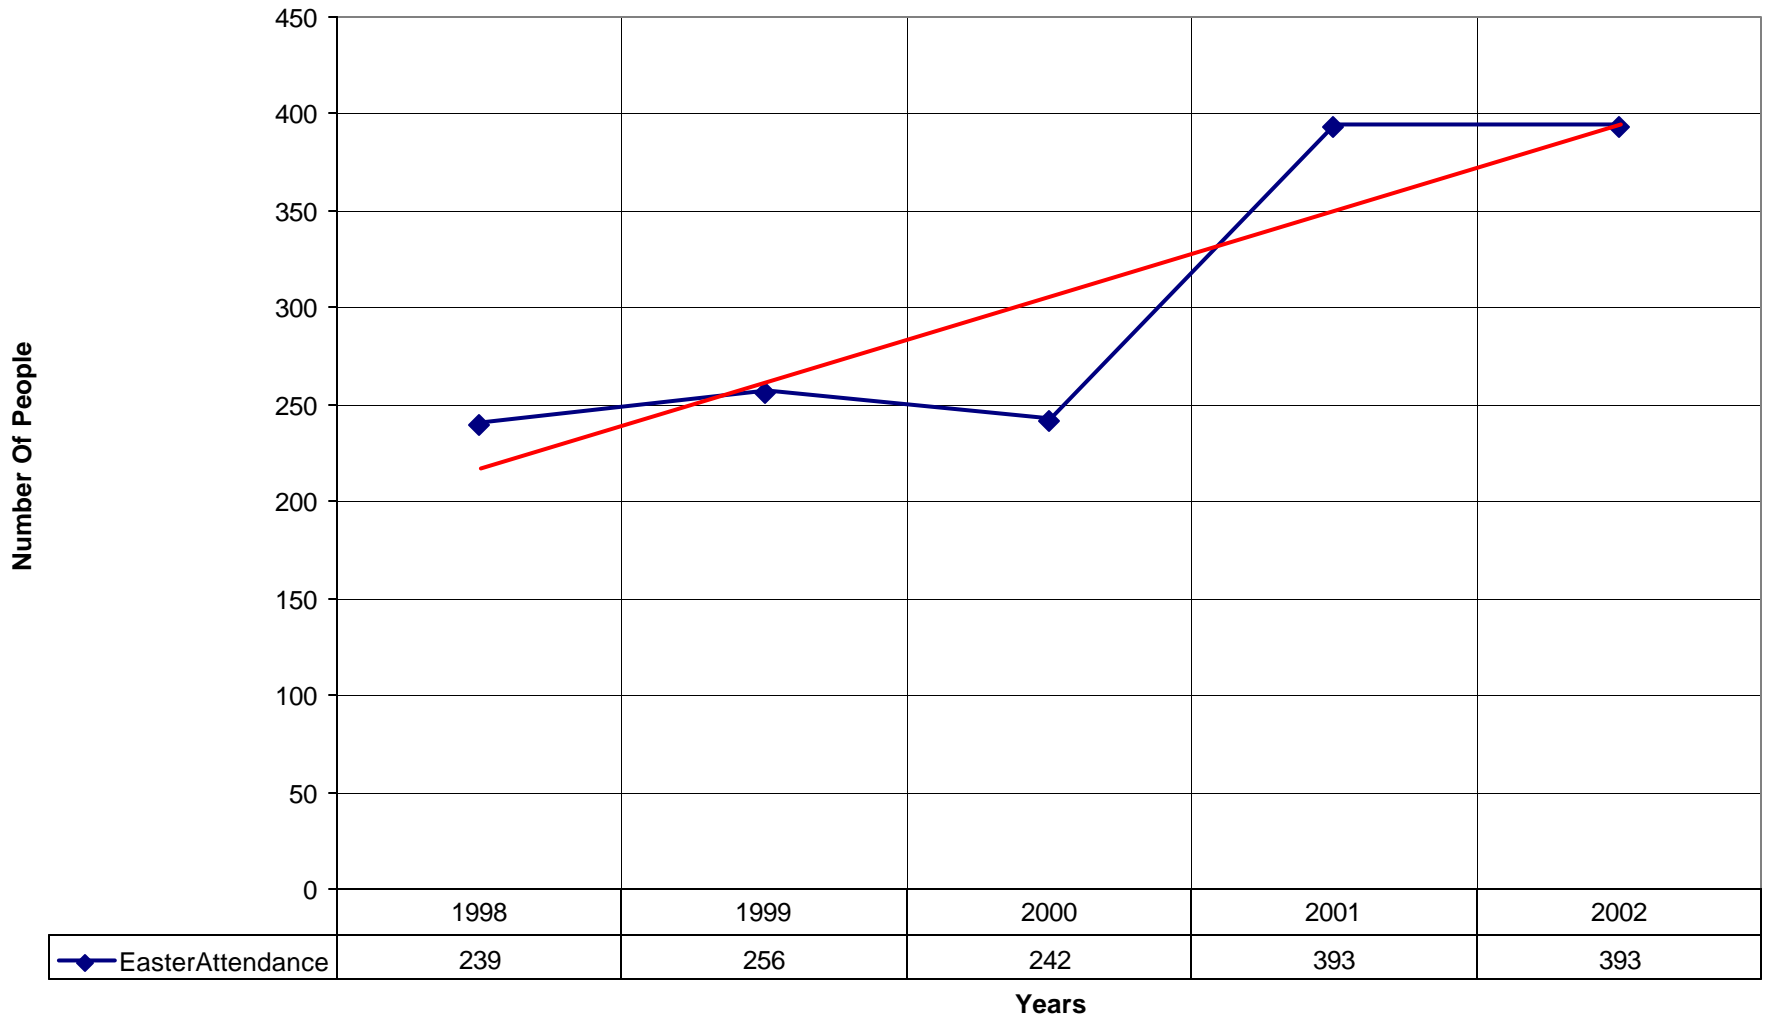

5021 St. John's Episcopal Church SD

◆ EasterAttendance — Linear (EasterAttendance)