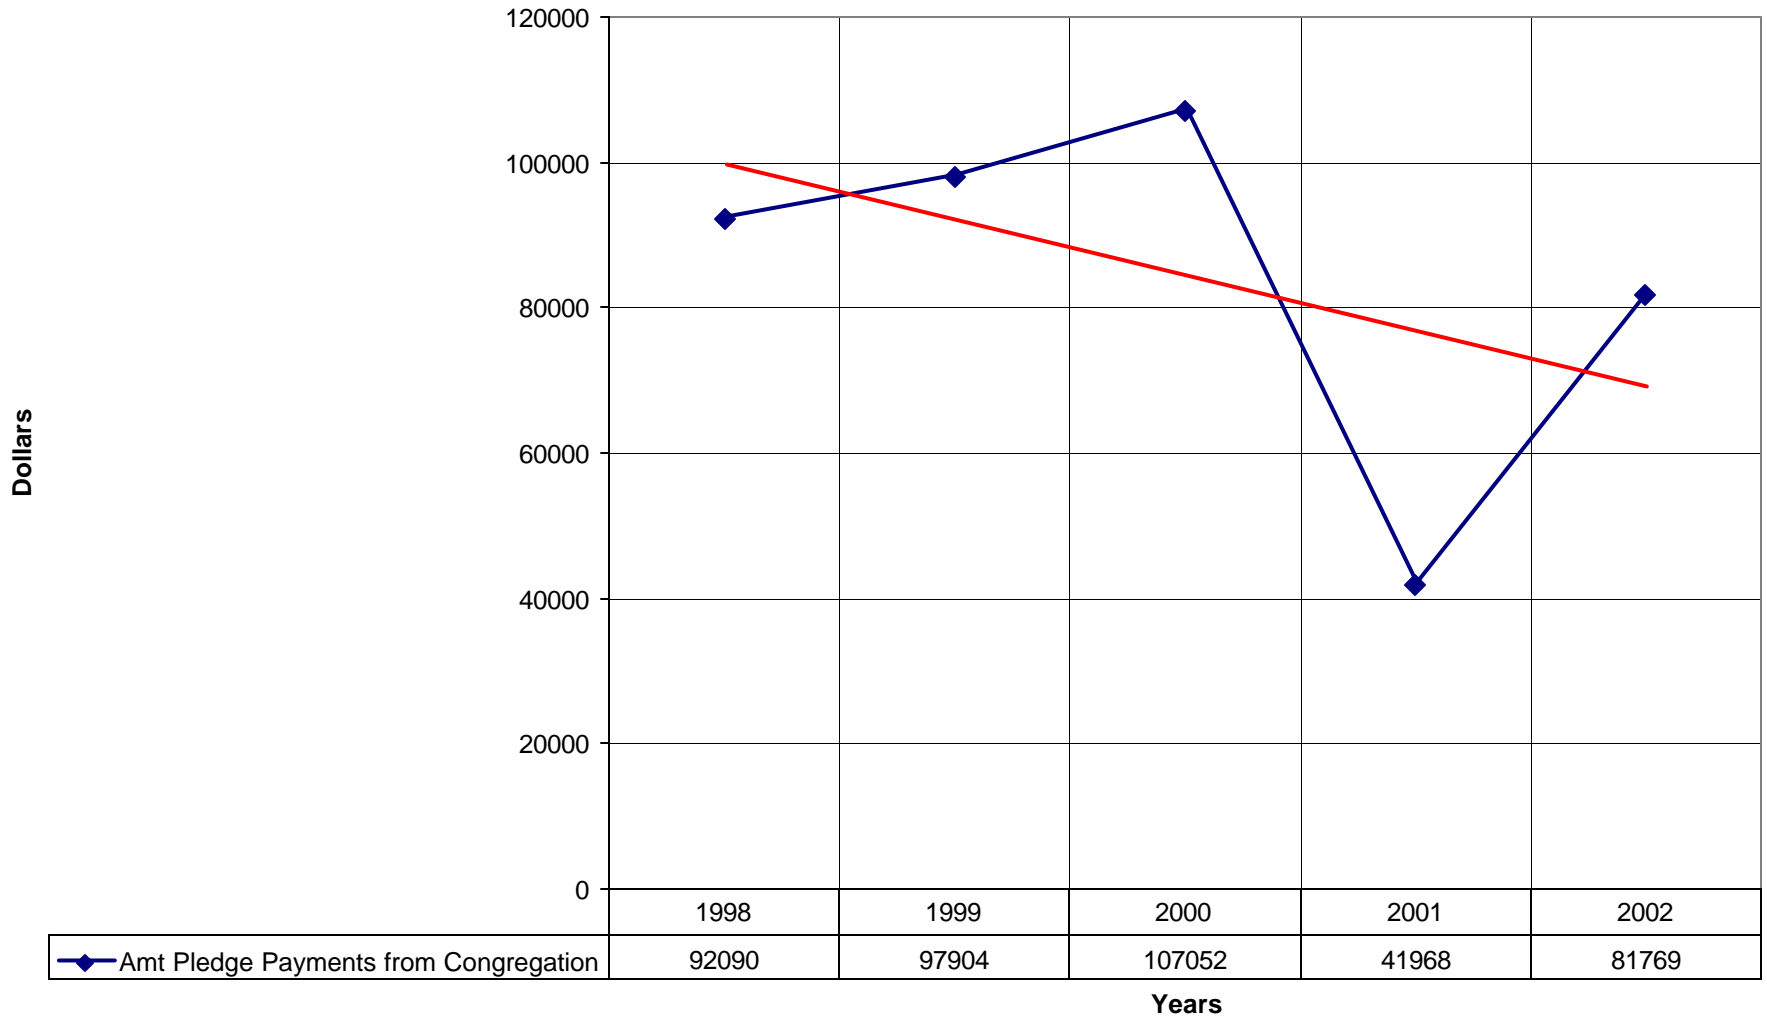

◆ Average Sunday Attendance
 — Linear (Average Sunday Attendance)

5021 St. John's Episcopal Church SD

◆ Average Sunday Attendance
 ■ EasterAttendance
 — Linear (Average Sunday Attendance)
 — Linear (EasterAttendance)

5021 St. John's Episcopal Church SD

◆ EasterAttendance — Linear (EasterAttendance)

5021 St. John's Episcopal Church SD

5021 St. John's Episcopal Church SD

◆ Amt Pledge Payments from Congregation — Linear (Amt Pledge Payments from Congregation)

5021 St. John's Episcopal Church SD

◆ Number of Pledges — Linear (Number of Pledges)

5021 St. John's Episcopal Church SD

◆ Average Sunday Attendance — Linear (Average Sunday Attendance)

5021 St. John's Episcopal Church SD