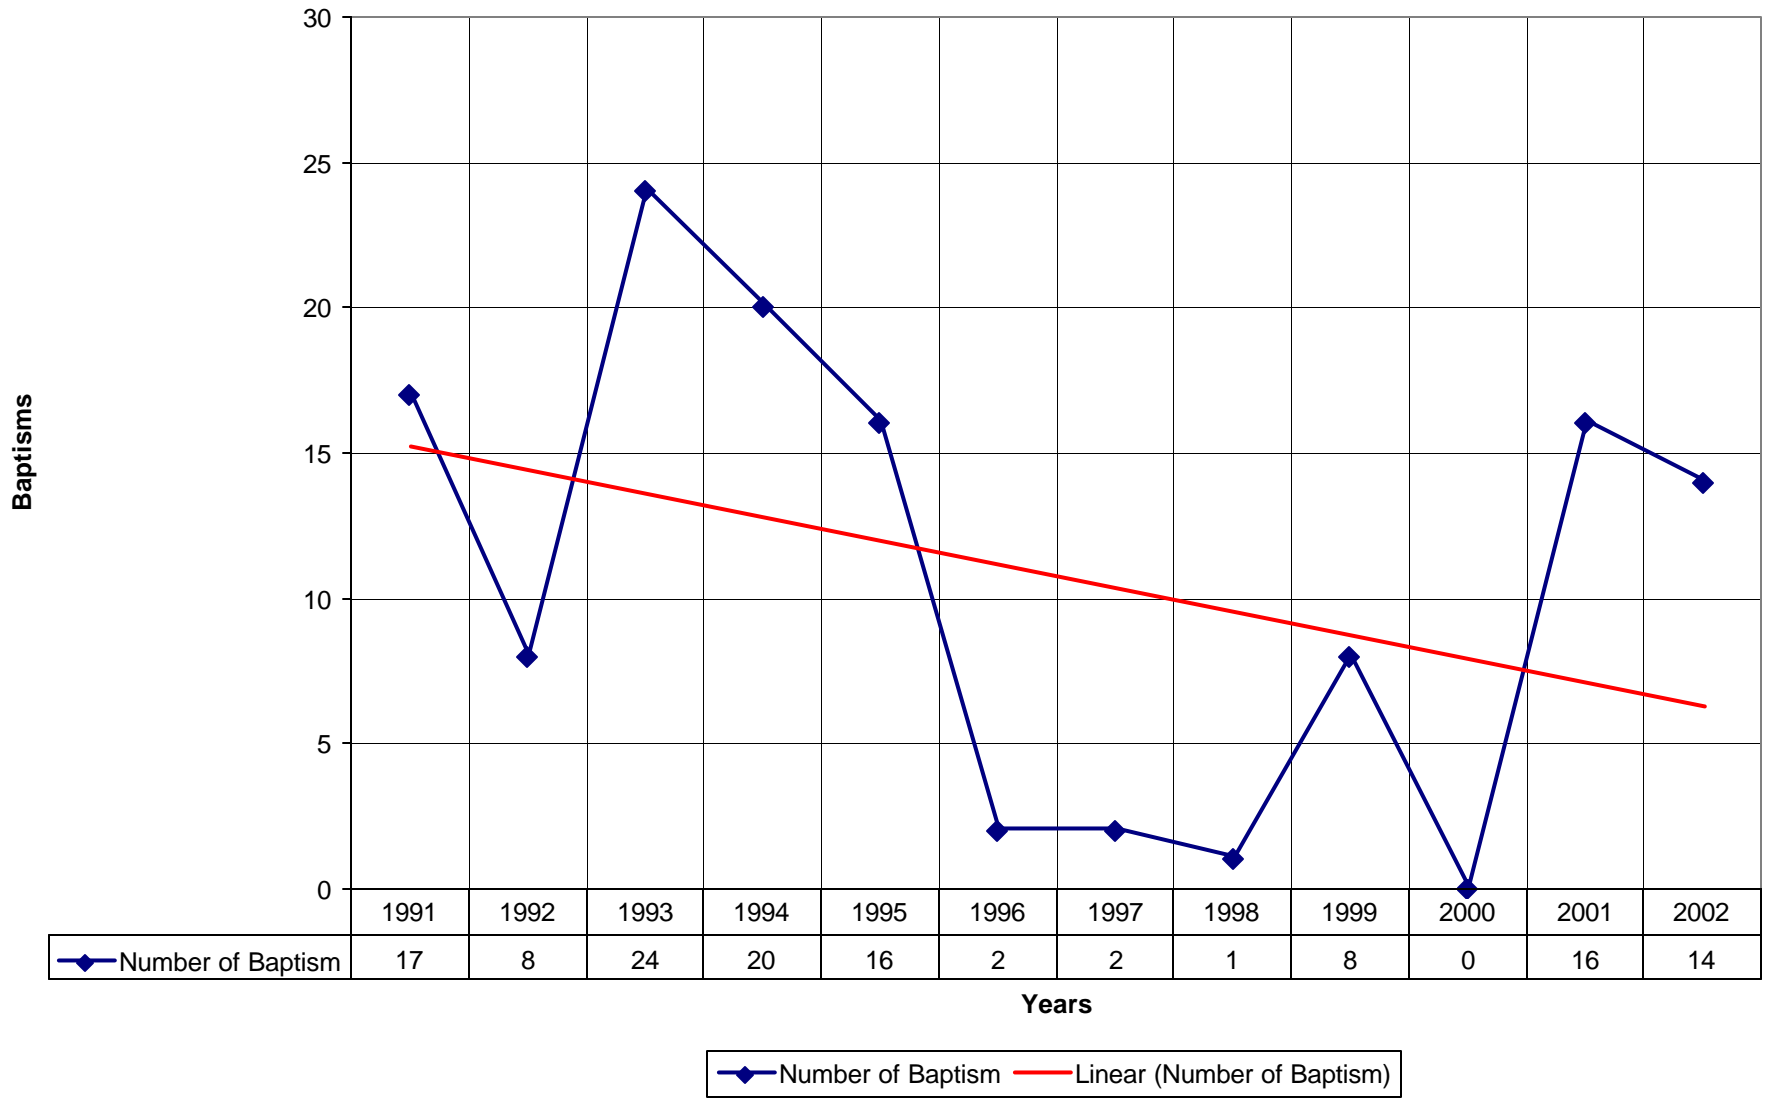

◆ EasterAttendance — Linear (EasterAttendance)

5021 St. John's Episcopal Church SD