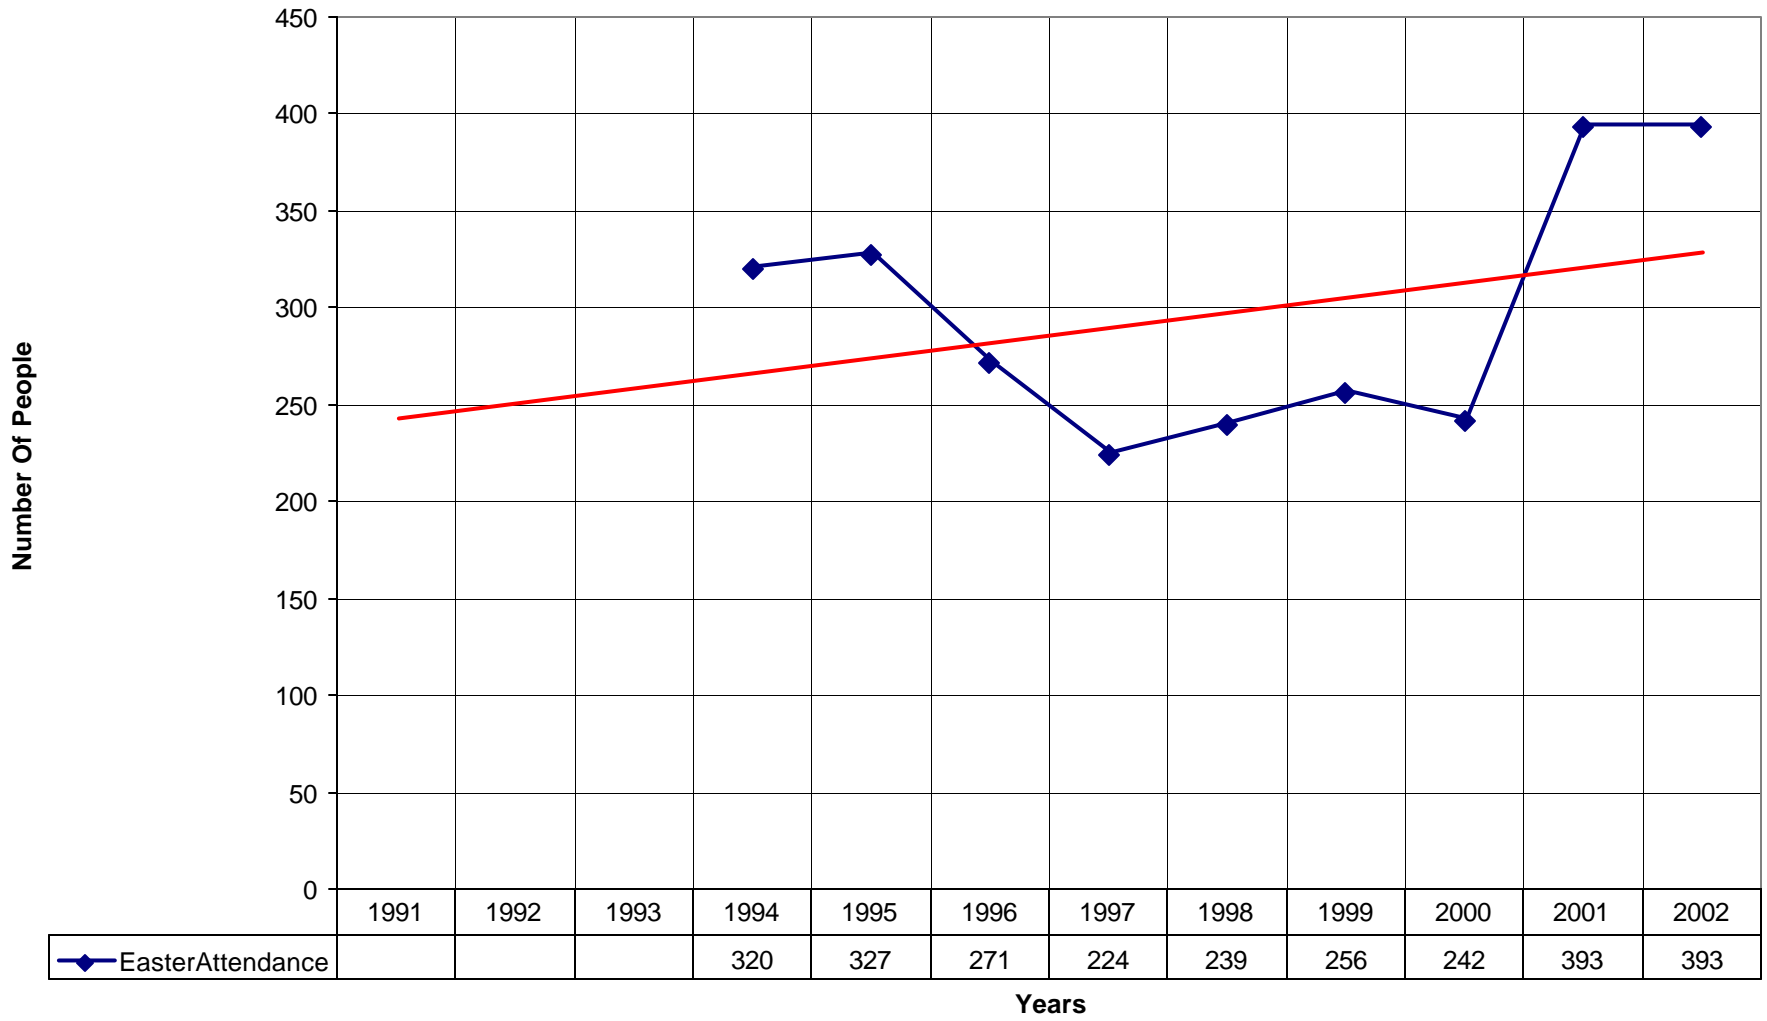

5021 St. John's Episcopal Church SD

◆ Average Sunday Attendance
 ■ EasterAttendance
 — Linear (Average Sunday Attendance)
 — Linear (EasterAttendance)

5021 St. John's Episcopal Church SD

◆ EasterAttendance — Linear (EasterAttendance)

◆ Average Sunday Attendance
 — Linear (Average Sunday Attendance)

5021 St. John's Episcopal Church SD

◆ Average Sunday Attendance
 ■ EasterAttendance
 — Linear (Average Sunday Attendance)
 — Linear (EasterAttendance)

◆ Average Sunday Attendance
 ■ EasterAttendance
 — Linear (Average Sunday Attendance)
 — Linear (EasterAttendance)

5021 St. John's Episcopal Church SD

—◆— EasterAttendance — Linear (EasterAttendance)

5021 St. John's Episcopal Church SD