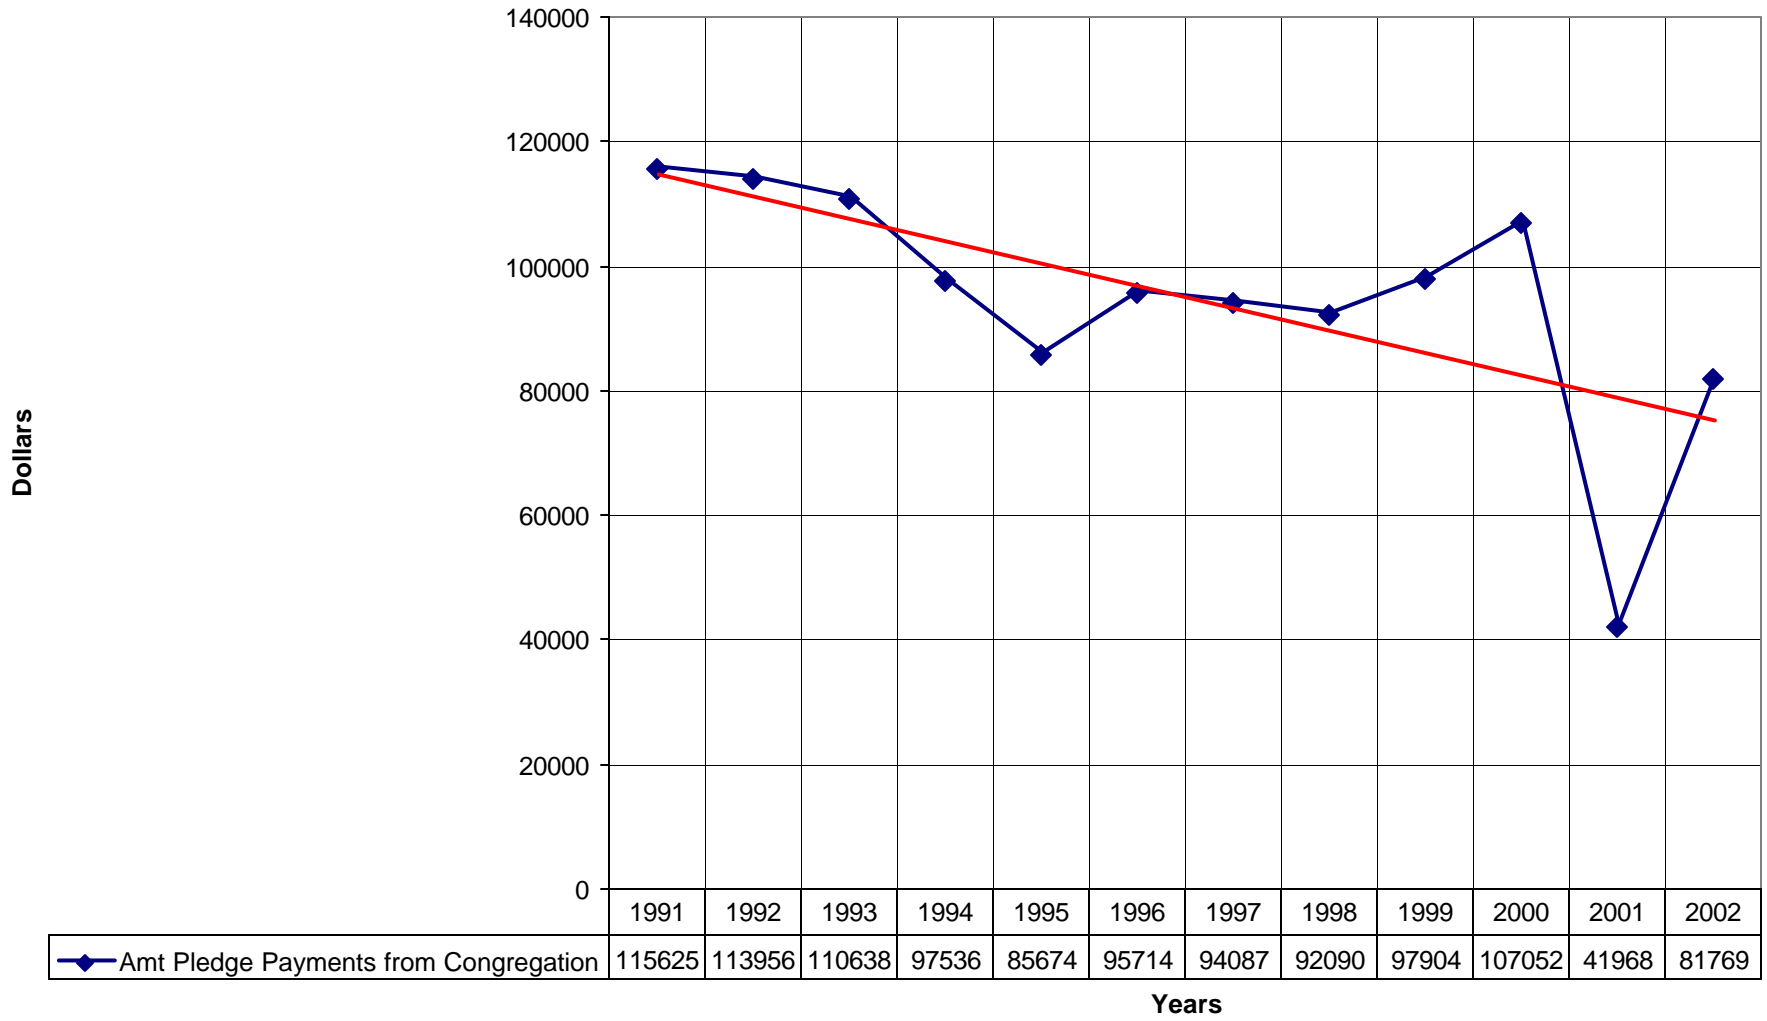

5021 St. John's Episcopal Church SD