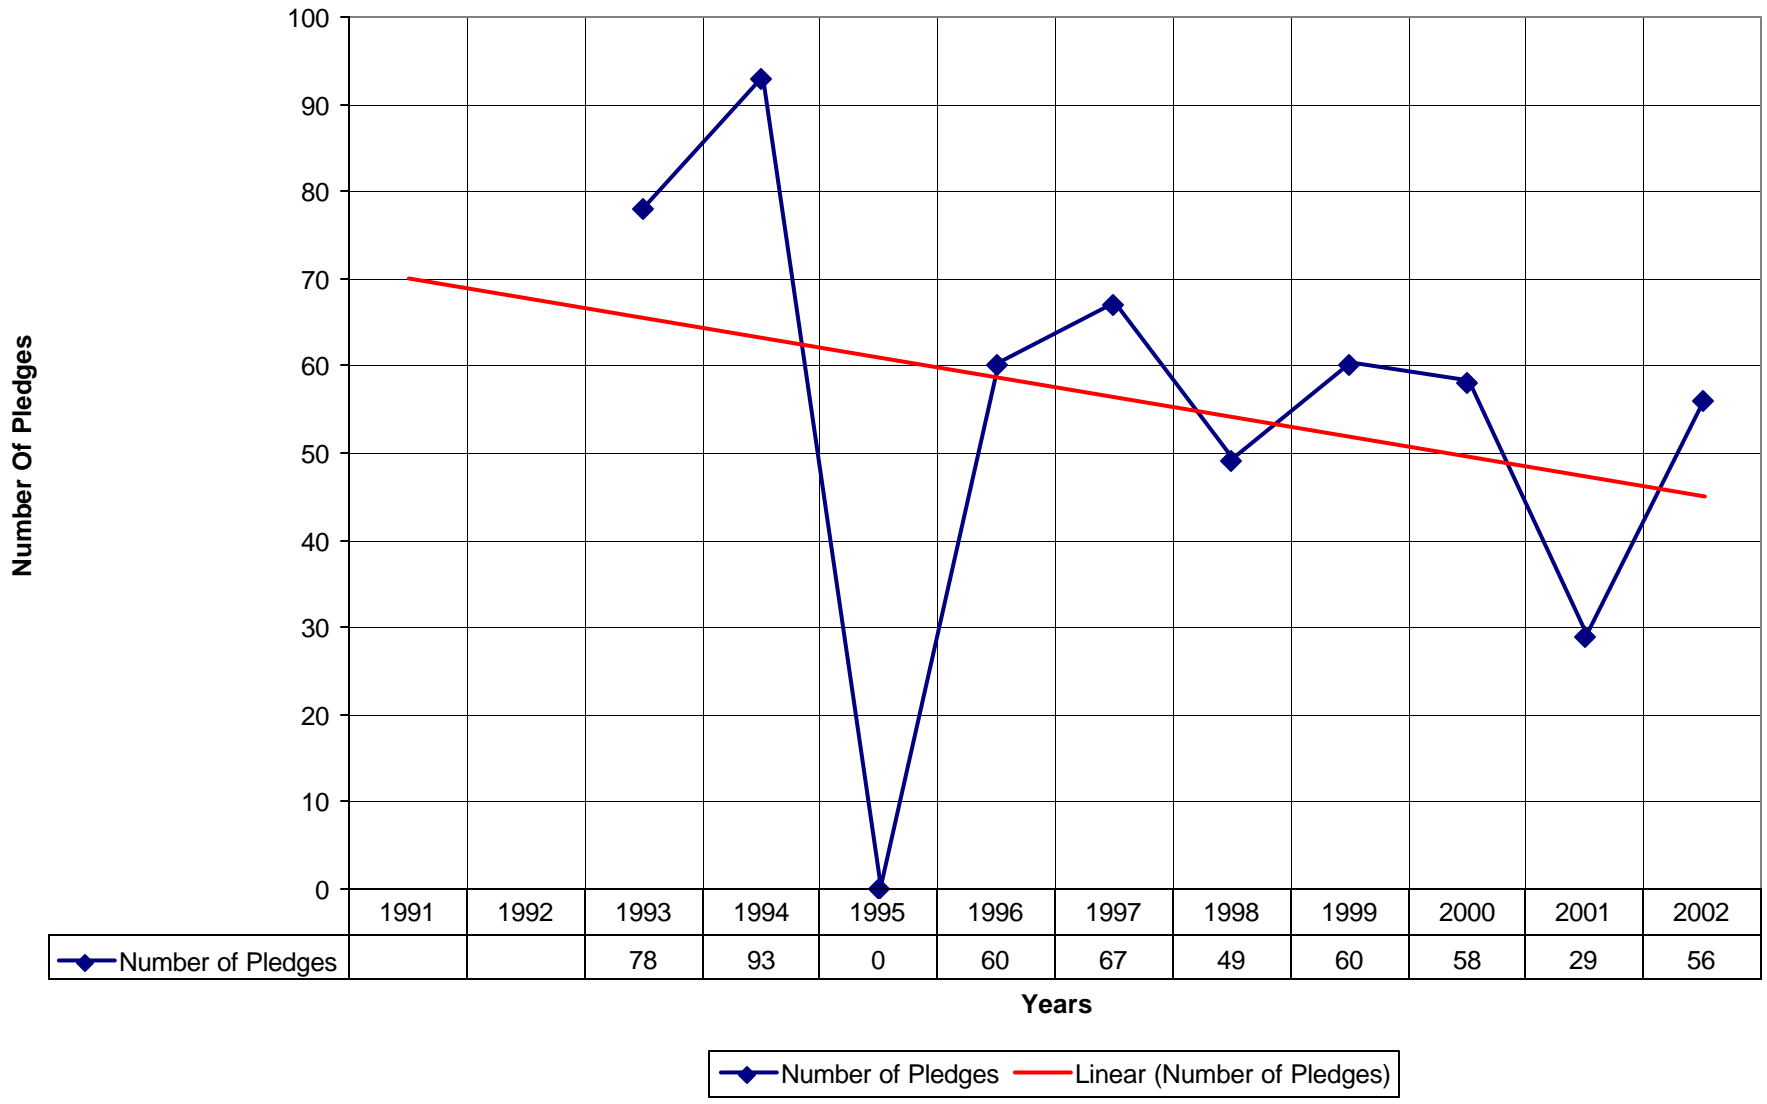

5021 St. John's Episcopal Church SD

◆ Average Sunday Attendance
 ■ EasterAttendance
 — Linear (Average Sunday Attendance)
 — Linear (EasterAttendance)

5021 St. John's Episcopal Church SD

◆ EasterAttendance — Linear (EasterAttendance)

5021 St. John's Episcopal Church SD

5021 St. John's Episcopal Church SD

◆ Amt Pledge Payments from Congregation — Linear (Amt Pledge Payments from Congregation)

5021 St. John's Episcopal Church SD

5021 St. John's Episcopal Church SD

◆ Average Sunday Attendance
 — Linear (Average Sunday Attendance)

5021 St. John's Episcopal Church SD

◆ Average Sunday Attendance
 ■ EasterAttendance
 — Linear (Average Sunday Attendance)
 — Linear (EasterAttendance)