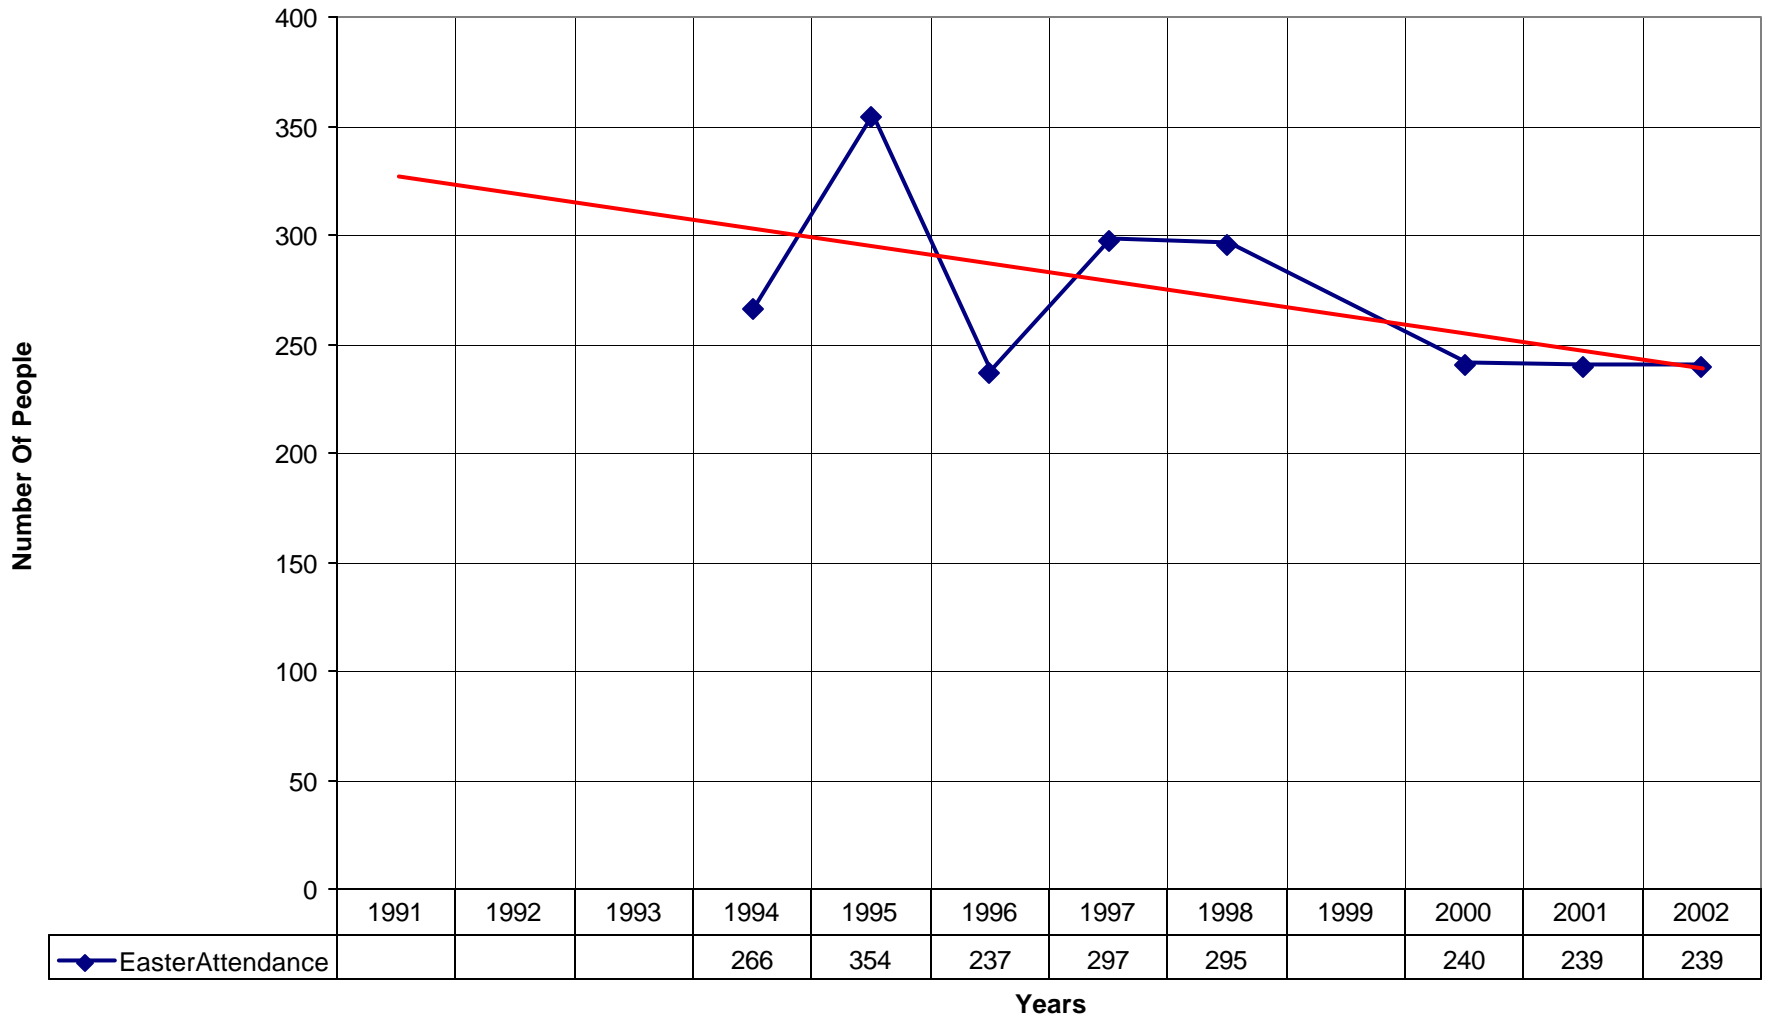

Not Enough Data to Produce All Charts

5018 St. Faith's Episcopal Church SD

◆ Average Sunday Attendance
 ■ EasterAttendance
 — Linear (Average Sunday Attendance)
 — Linear (EasterAttendance)

5018 St. Faith's Episcopal Church SD

◆ Average Sunday Attendance — Linear (Average Sunday Attendance)

5018 St. Faith's Episcopal Church SD

◆ EasterAttendance — Linear (EasterAttendance)

5018 St. Faith's Episcopal Church SD

◆ Number of Baptism — Linear (Number of Baptism)

5018 St. Faith's Episcopal Church SD

◆ Average Sunday Attendance — Linear (Average Sunday Attendance)

5018 St. Faith's Episcopal Church SD

◆ Average Sunday Attendance
 ■ EasterAttendance
 — Linear (Average Sunday Attendance)
 — Linear (EasterAttendance)