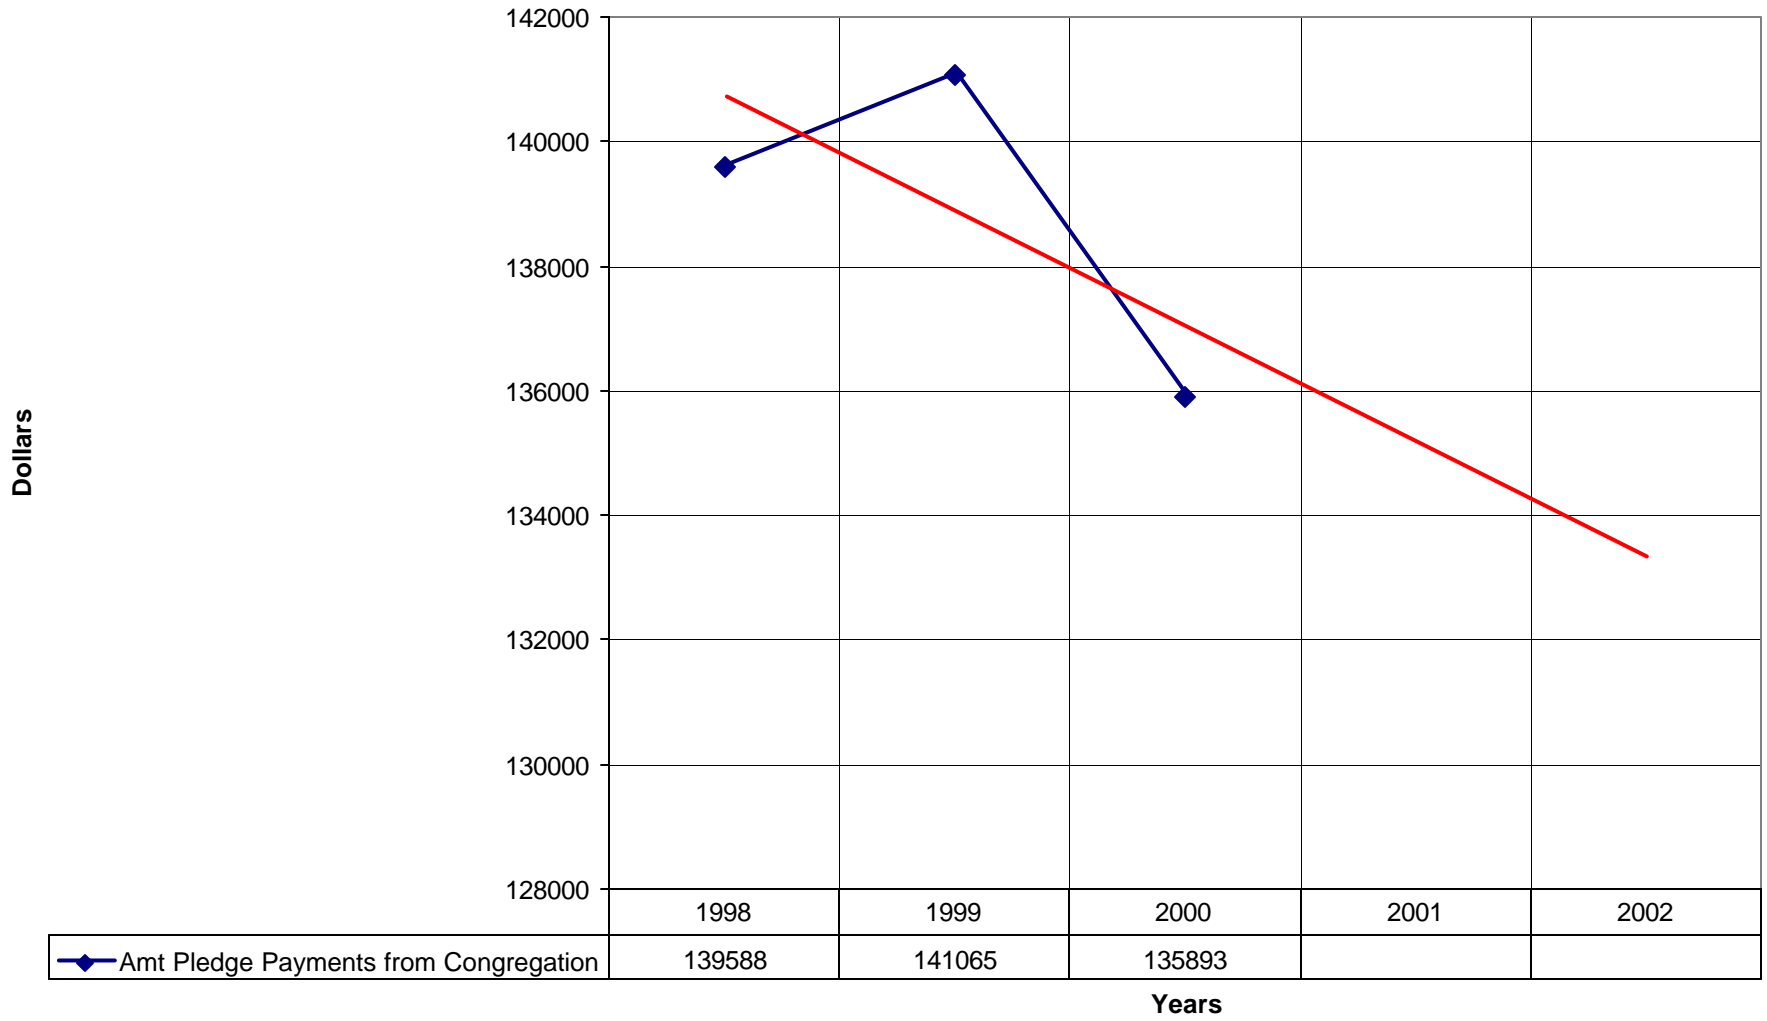

◆ Average Sunday Attendance — Linear (Average Sunday Attendance)

5018 St. Faith's Episcopal Church SD

◆ EasterAttendance — Linear (EasterAttendance)

5018 St. Faith's Episcopal Church SD

◆ Number of Baptism — Linear (Number of Baptism)

5018 St. Faith's Episcopal Church SD

◆ Average Sunday Attendance — Linear (Average Sunday Attendance)

5018 St. Faith's Episcopal Church SD

◆ Average Sunday Attendance
 ■ EasterAttendance
 — Linear (Average Sunday Attendance)
 — Linear (EasterAttendance)

5018 St. Faith's Episcopal Church SD

◆ EasterAttendance — Linear (EasterAttendance)

5018 St. Faith's Episcopal Church SD

Number of Baptism Linear (Number of Baptism)

5018 St. Faith's Episcopal Church SD

◆ Amt Pledge Payments from Congregation — Linear (Amt Pledge Payments from Congregation)

5018 St. Faith's Episcopal Church SD

◆ Number of Pledges — Linear (Number of Pledges)

5018 St. Faith's Episcopal Church SD

◆ Average Sunday Attendance — Linear (Average Sunday Attendance)