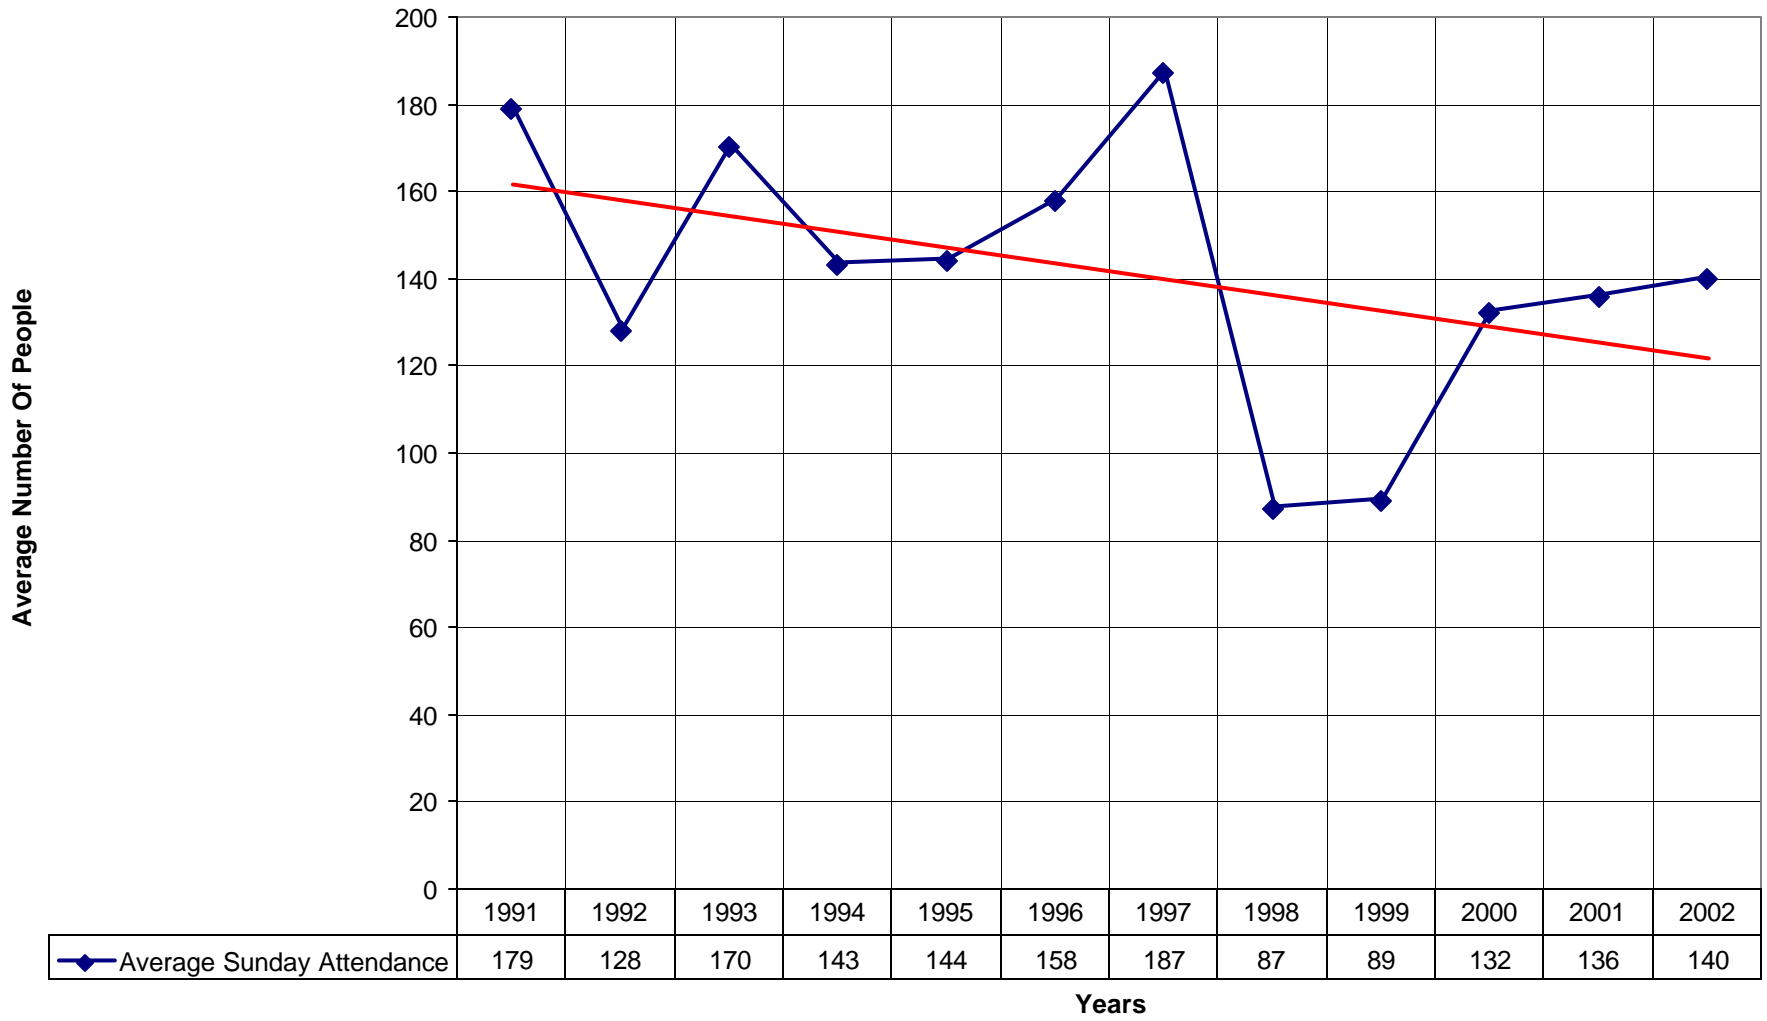

Not Enough Data to Produce All Charts

5018 St. Faith's Episcopal Church SD

◆ Average Sunday Attendance
 ■ EasterAttendance
 — Linear (Average Sunday Attendance)
 — Linear (EasterAttendance)

5018 St. Faith's Episcopal Church SD

◆ Average Sunday Attendance — Linear (Average Sunday Attendance)

5018 St. Faith's Episcopal Church SD

◆ EasterAttendance — Linear (EasterAttendance)

5018 St. Faith's Episcopal Church SD

◆ Number of Baptism — Linear (Number of Baptism)

5018 St. Faith's Episcopal Church SD

◆ Average Sunday Attendance — Linear (Average Sunday Attendance)

5018 St. Faith's Episcopal Church SD

◆ Average Sunday Attendance
 ■ EasterAttendance
 — Linear (Average Sunday Attendance)
 — Linear (EasterAttendance)