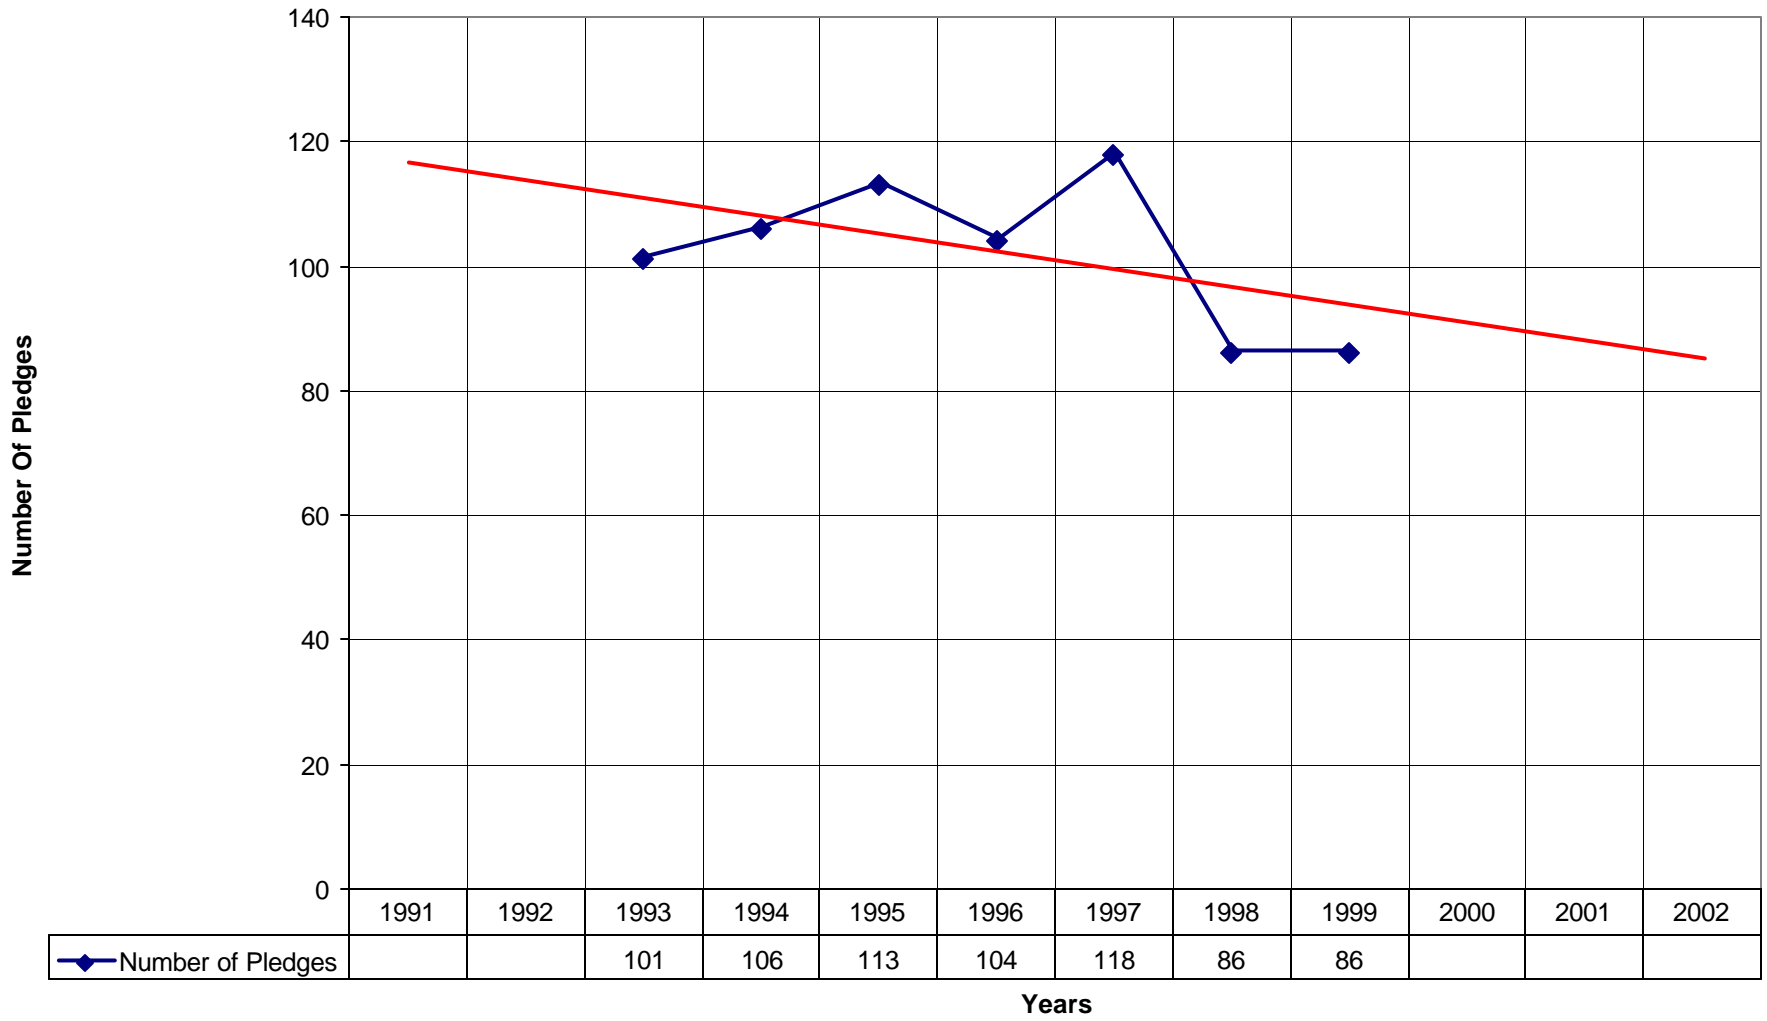

5018 St. Faith's Episcopal Church SD

◆ Number of Pledges — Linear (Number of Pledges)