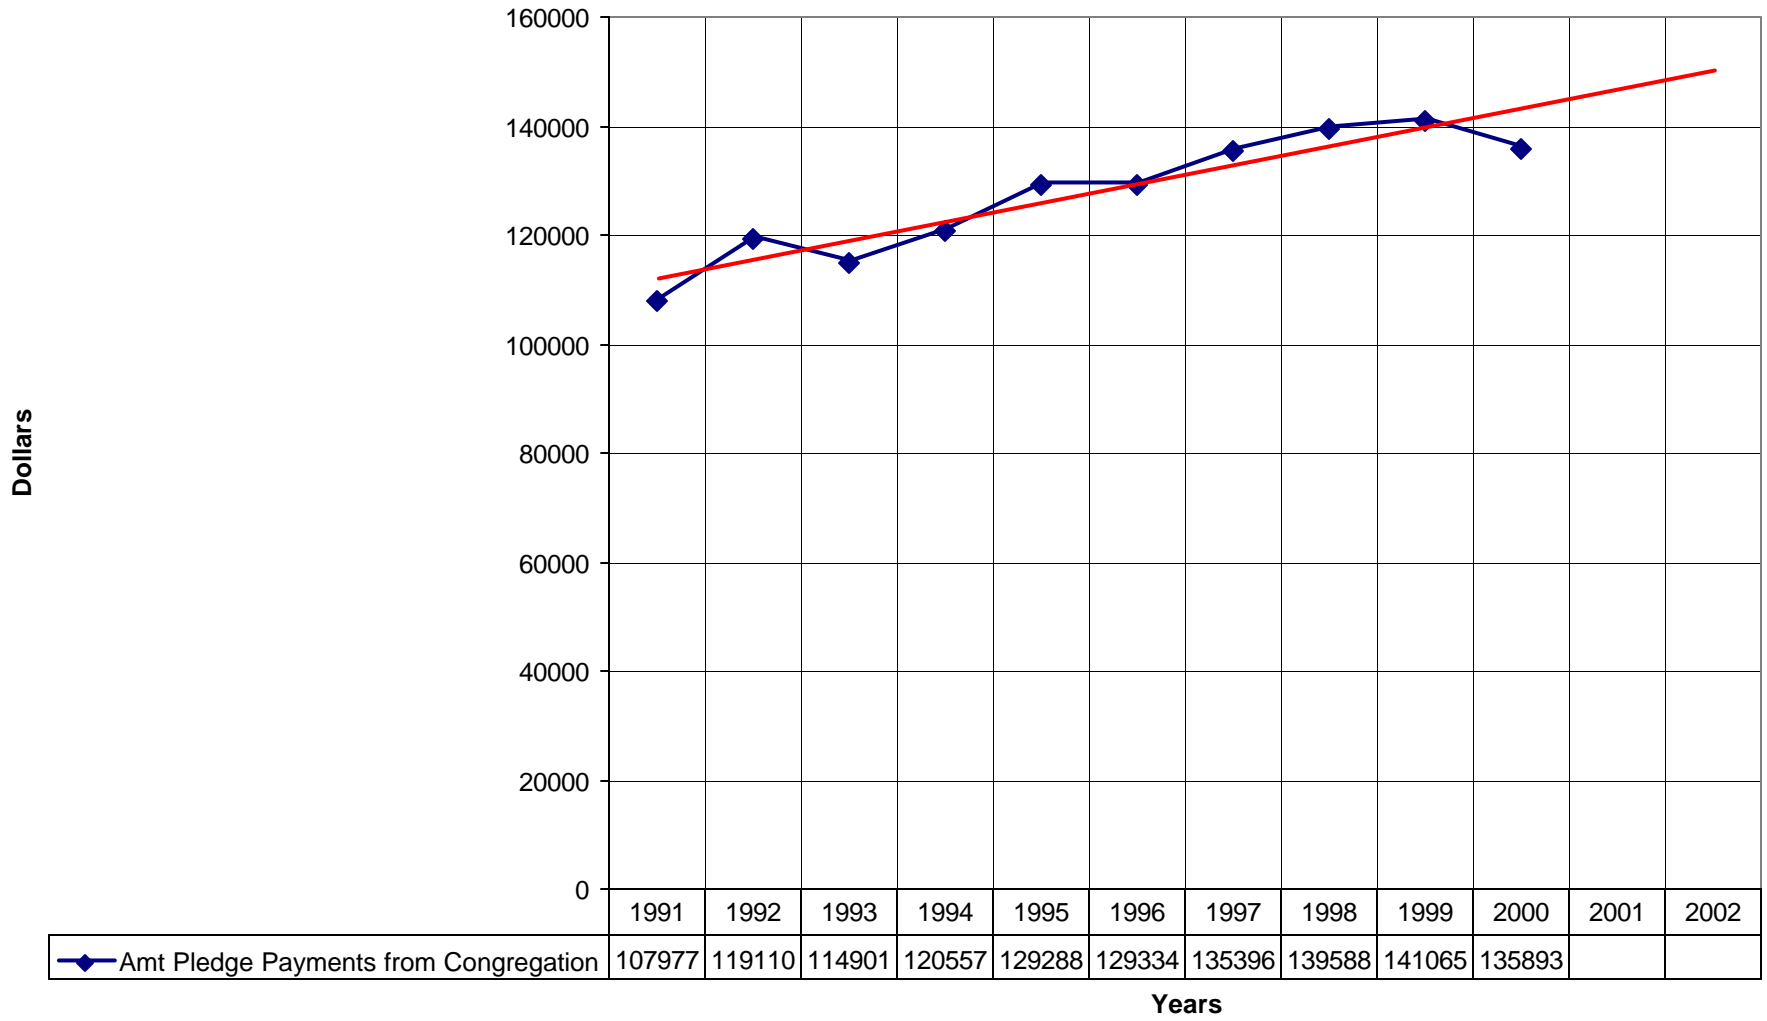

5018 St. Faith's Episcopal Church SD

◆ Amt Pledge Payments from Congregation — Linear (Amt Pledge Payments from Congregation)