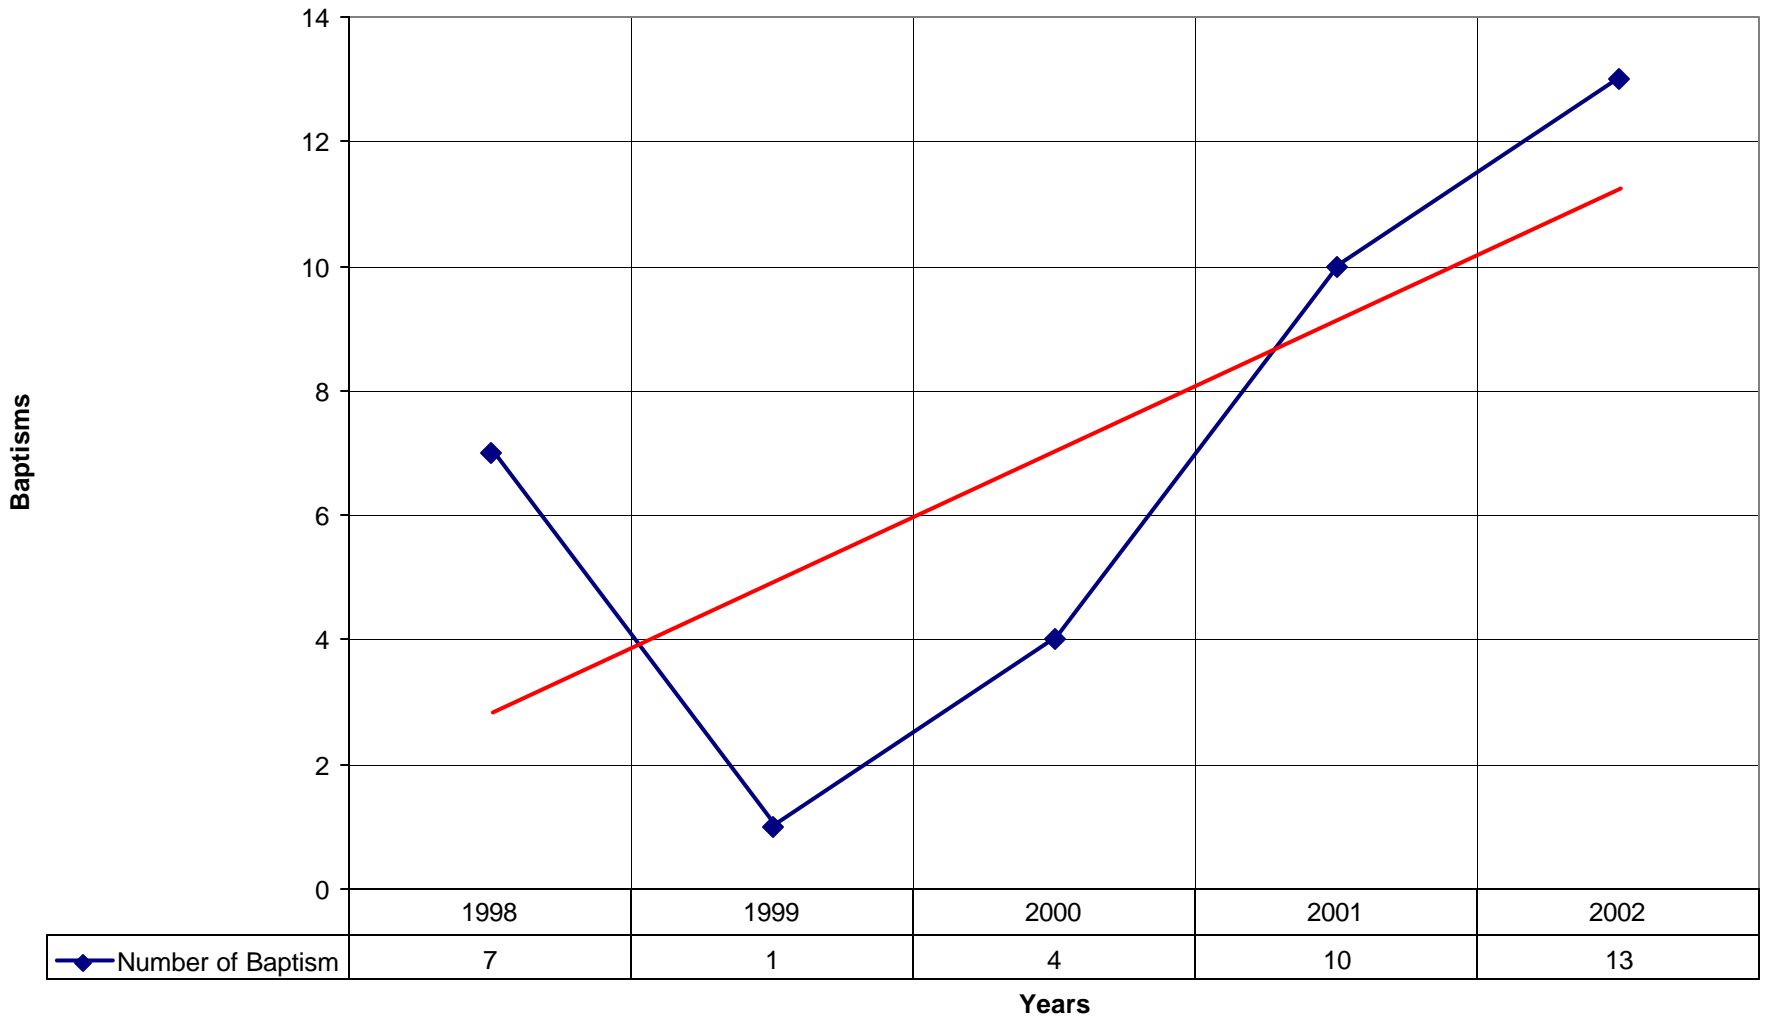

5018 St. Faith's Episcopal Church SD

Number of Baptism Linear (Number of Baptism)