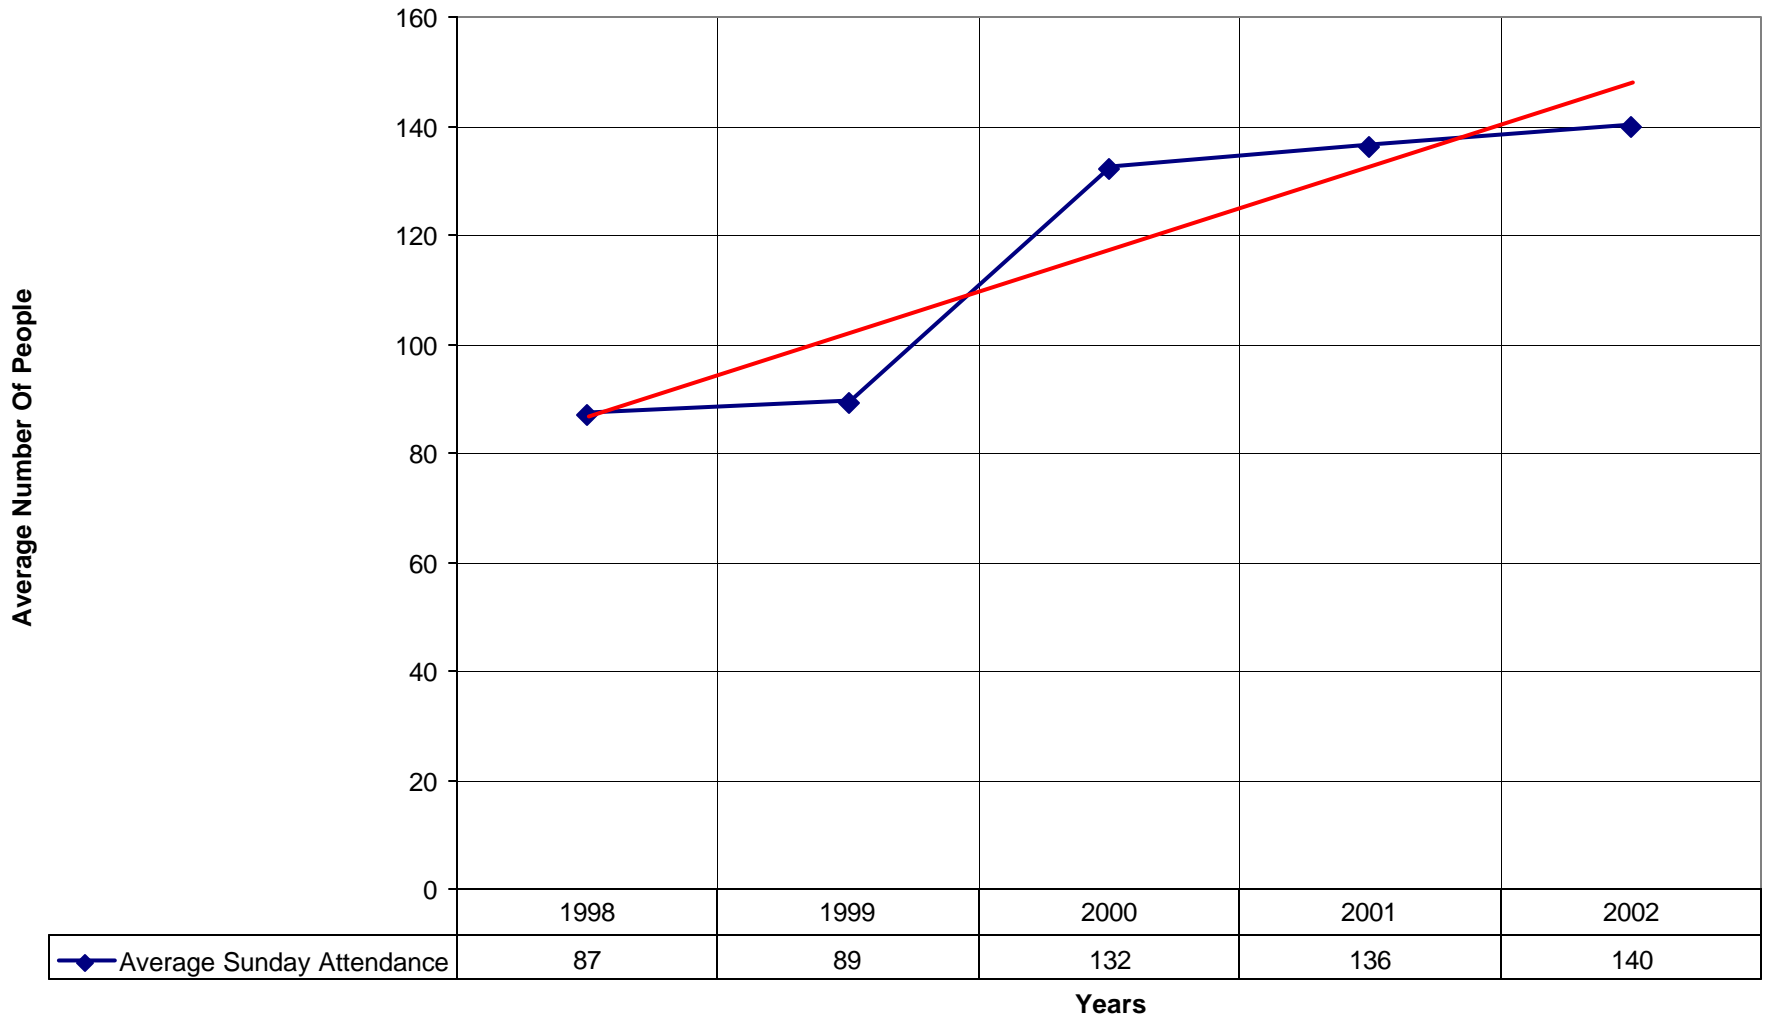

5018 St. Faith's Episcopal Church SD

◆ Average Sunday Attendance — Linear (Average Sunday Attendance)