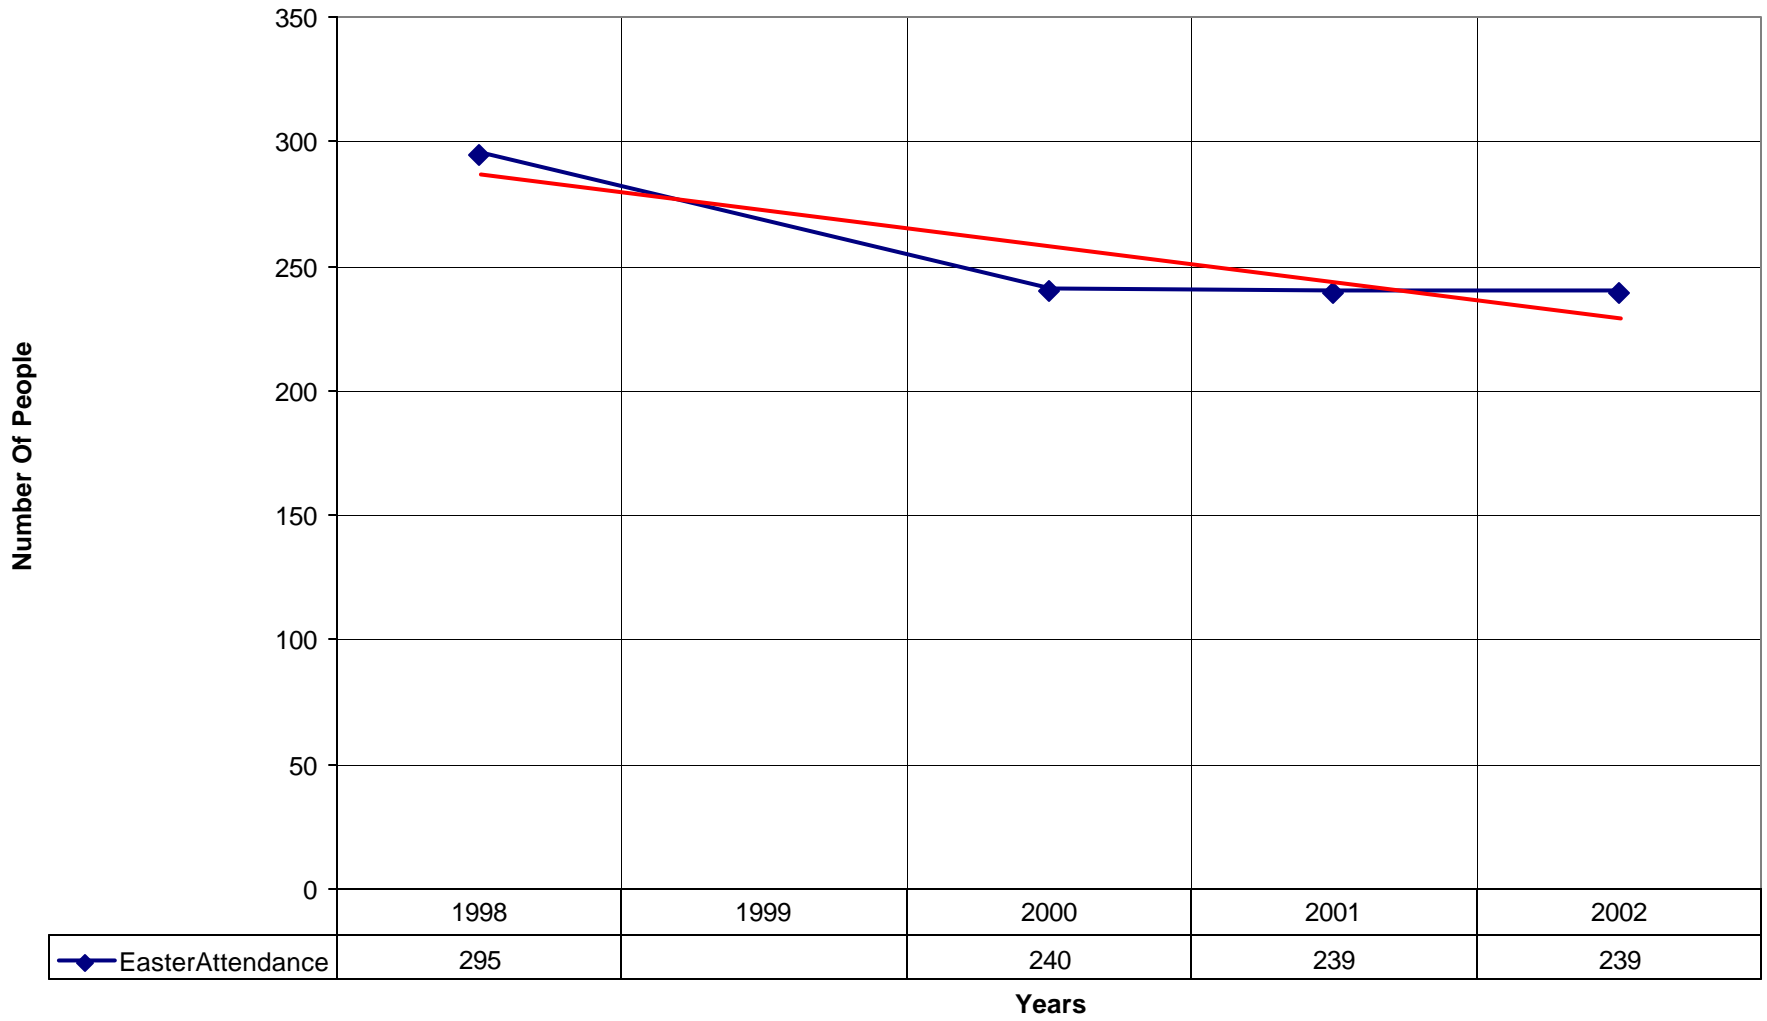

5018 St. Faith's Episcopal Church SD

◆ EasterAttendance — Linear (EasterAttendance)