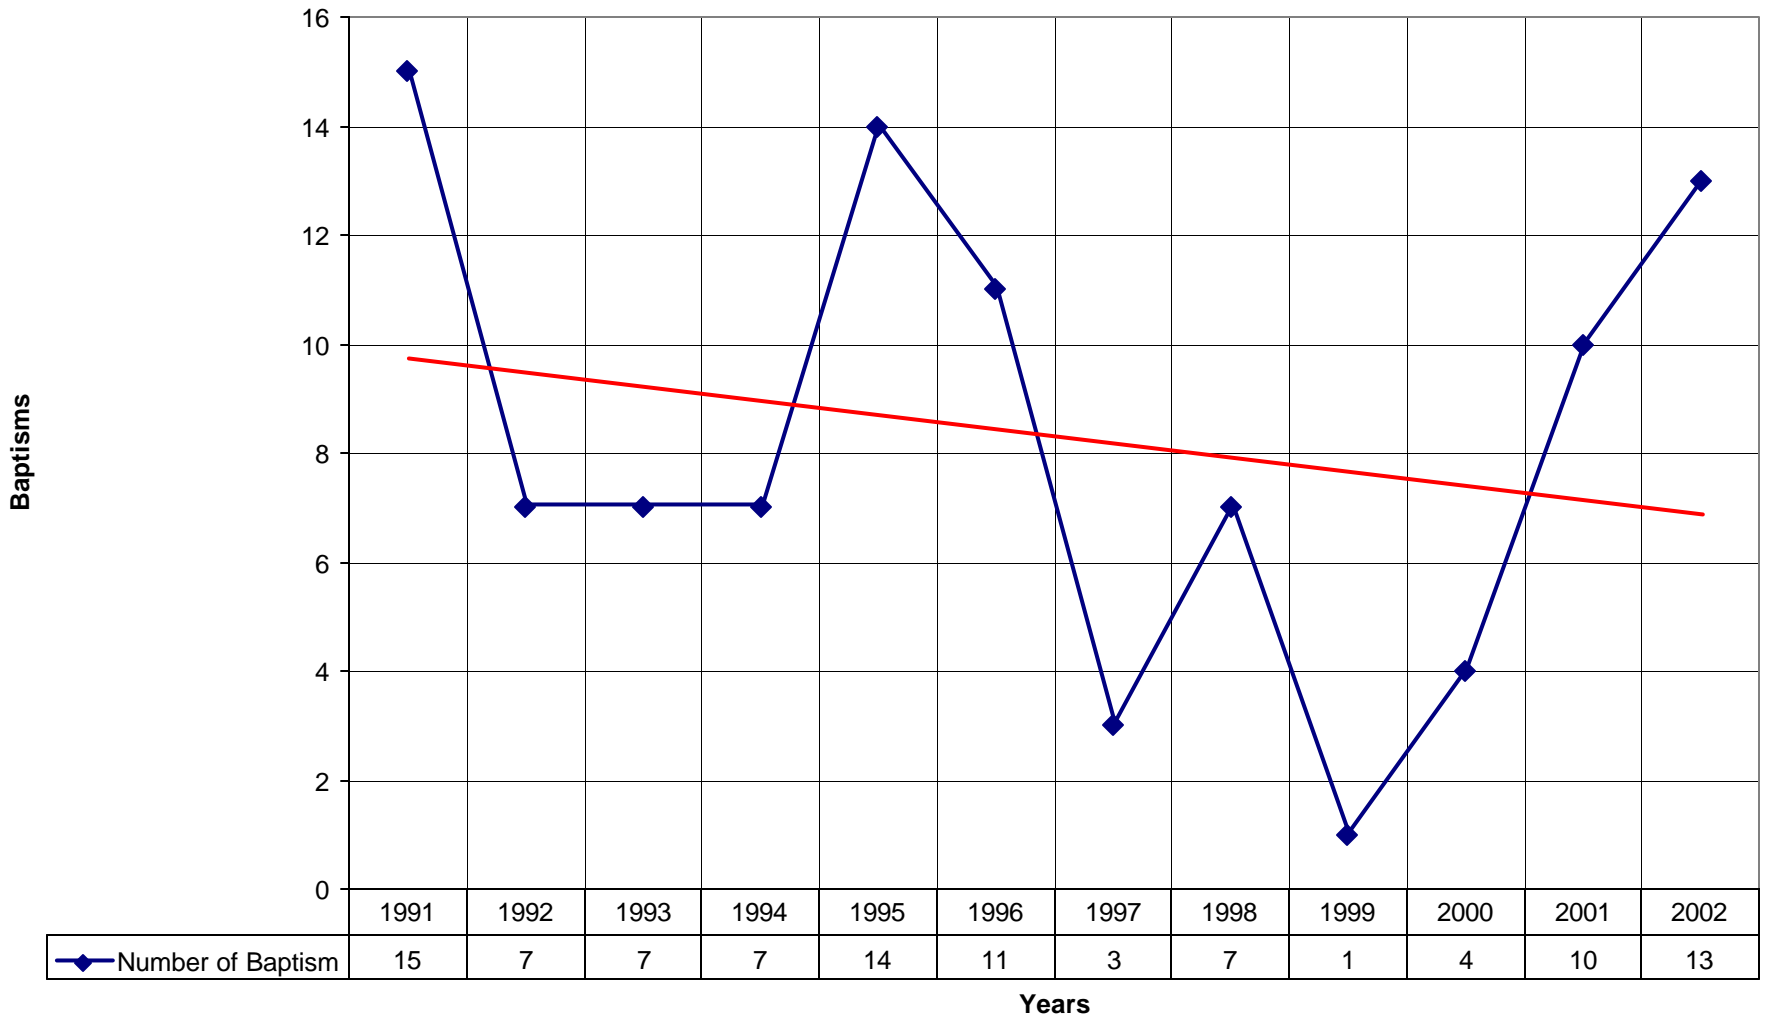

Not Enough Data to Produce All Charts

5018 St. Faith's Episcopal Church SD

◆ Average Sunday Attendance
 ■ EasterAttendance
 — Linear (Average Sunday Attendance)
 — Linear (EasterAttendance)

5018 St. Faith's Episcopal Church SD

◆ Average Sunday Attendance — Linear (Average Sunday Attendance)

5018 St. Faith's Episcopal Church SD

◆ EasterAttendance — Linear (EasterAttendance)

5018 St. Faith's Episcopal Church SD

◆ Number of Baptism — Linear (Number of Baptism)

5018 St. Faith's Episcopal Church SD

◆ Average Sunday Attendance — Linear (Average Sunday Attendance)

5018 St. Faith's Episcopal Church SD

◆ Average Sunday Attendance
 ■ EasterAttendance
 — Linear (Average Sunday Attendance)
 — Linear (EasterAttendance)