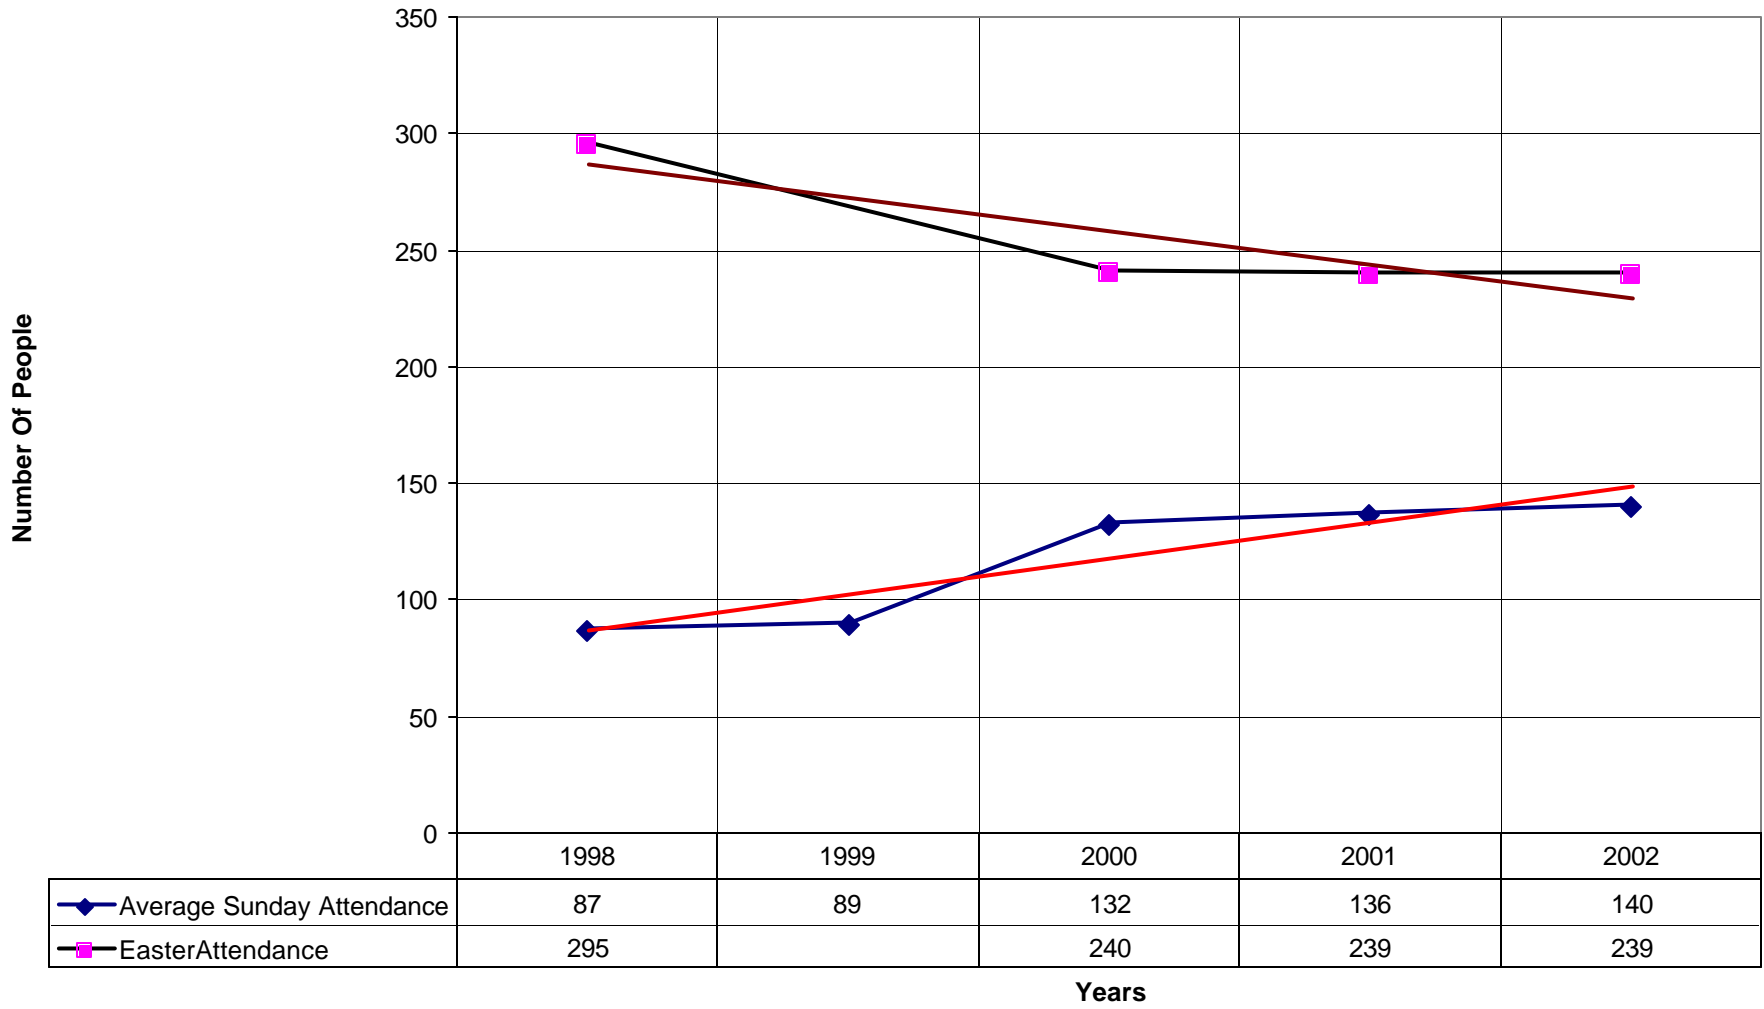

Not Enough Data to Produce All Charts

5018 St. Faith's Episcopal Church SD

◆ Average Sunday Attendance
 ■ EasterAttendance
 — Linear (Average Sunday Attendance)
 — Linear (EasterAttendance)

5018 St. Faith's Episcopal Church SD

◆ Average Sunday Attendance — Linear (Average Sunday Attendance)

5018 St. Faith's Episcopal Church SD

◆ EasterAttendance — Linear (EasterAttendance)

5018 St. Faith's Episcopal Church SD

◆ Number of Baptism — Linear (Number of Baptism)

5018 St. Faith's Episcopal Church SD

◆ Average Sunday Attendance — Linear (Average Sunday Attendance)

5018 St. Faith's Episcopal Church SD

◆ Average Sunday Attendance
 ■ EasterAttendance
 — Linear (Average Sunday Attendance)
 — Linear (EasterAttendance)