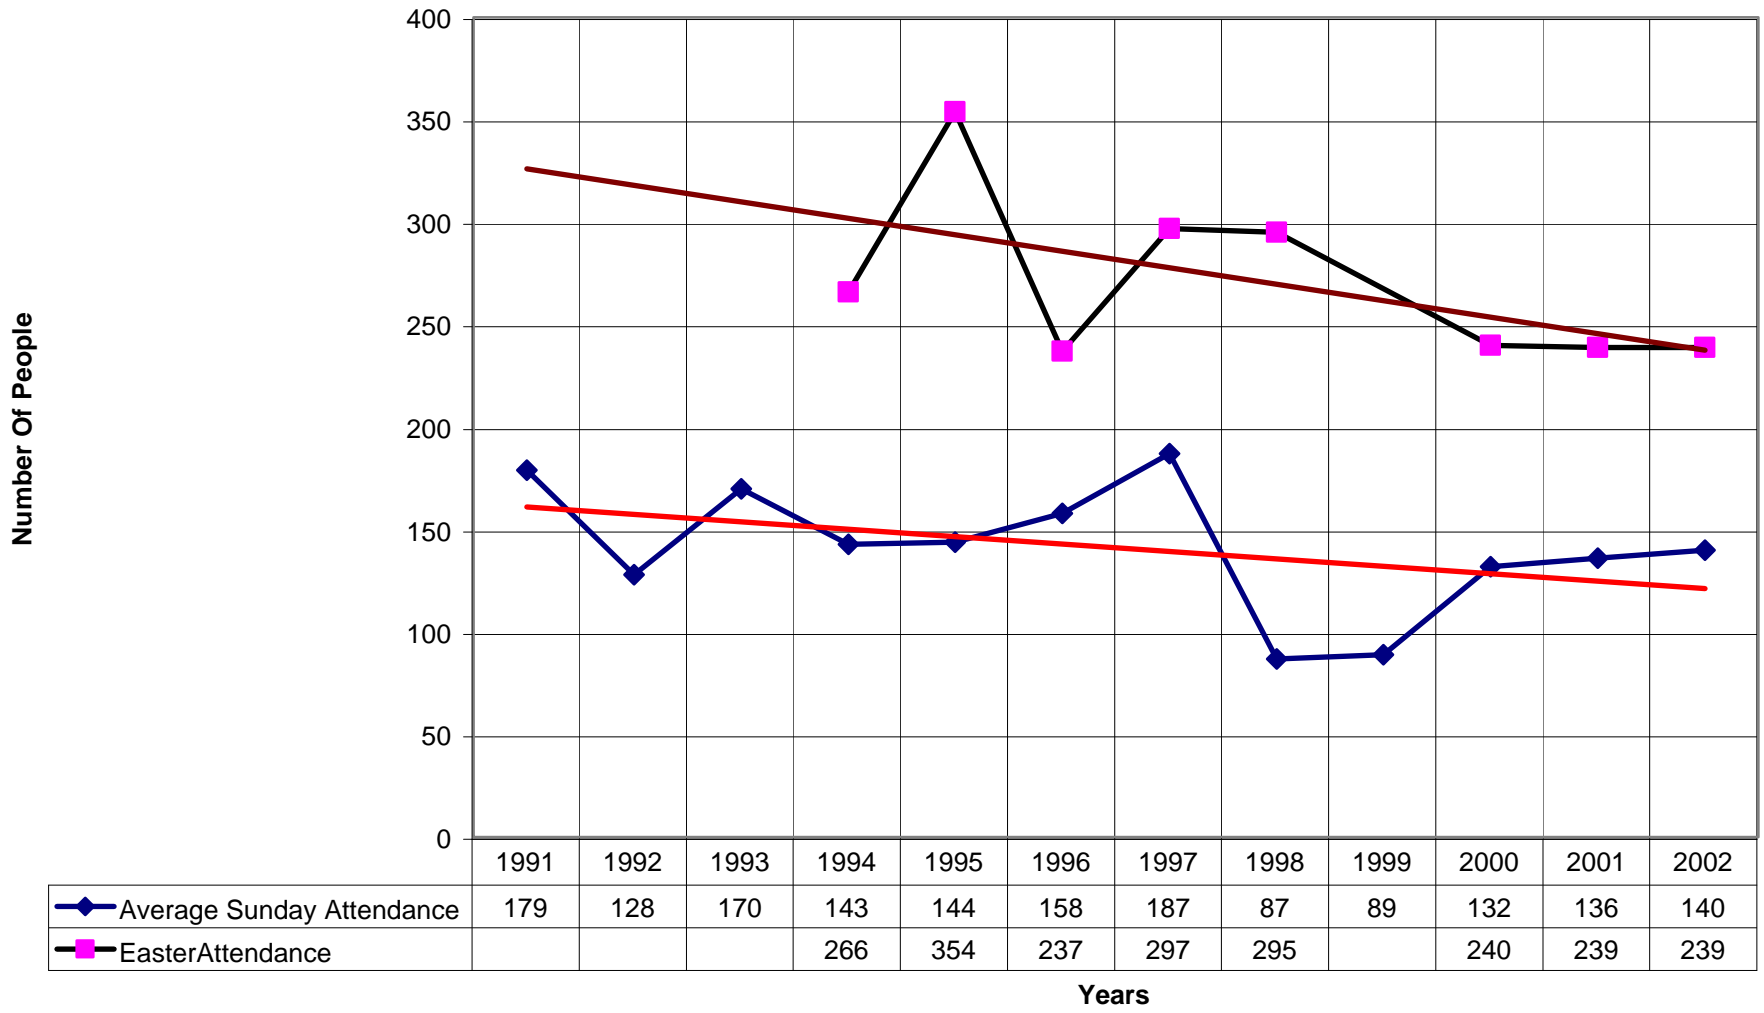

Not Enough Data to Produce All Charts

5018 St. Faith's Episcopal Church SD

◆ Average Sunday Attendance
 ■ EasterAttendance
 — Linear (Average Sunday Attendance)
 — Linear (EasterAttendance)

5018 St. Faith's Episcopal Church SD

◆ Average Sunday Attendance — Linear (Average Sunday Attendance)

5018 St. Faith's Episcopal Church SD

◆ EasterAttendance — Linear (EasterAttendance)

5018 St. Faith's Episcopal Church SD

◆ Number of Baptism — Linear (Number of Baptism)

5018 St. Faith's Episcopal Church SD

◆ Average Sunday Attendance — Linear (Average Sunday Attendance)

5018 St. Faith's Episcopal Church SD

◆ Average Sunday Attendance
 ■ EasterAttendance
 — Linear (Average Sunday Attendance)
 — Linear (EasterAttendance)