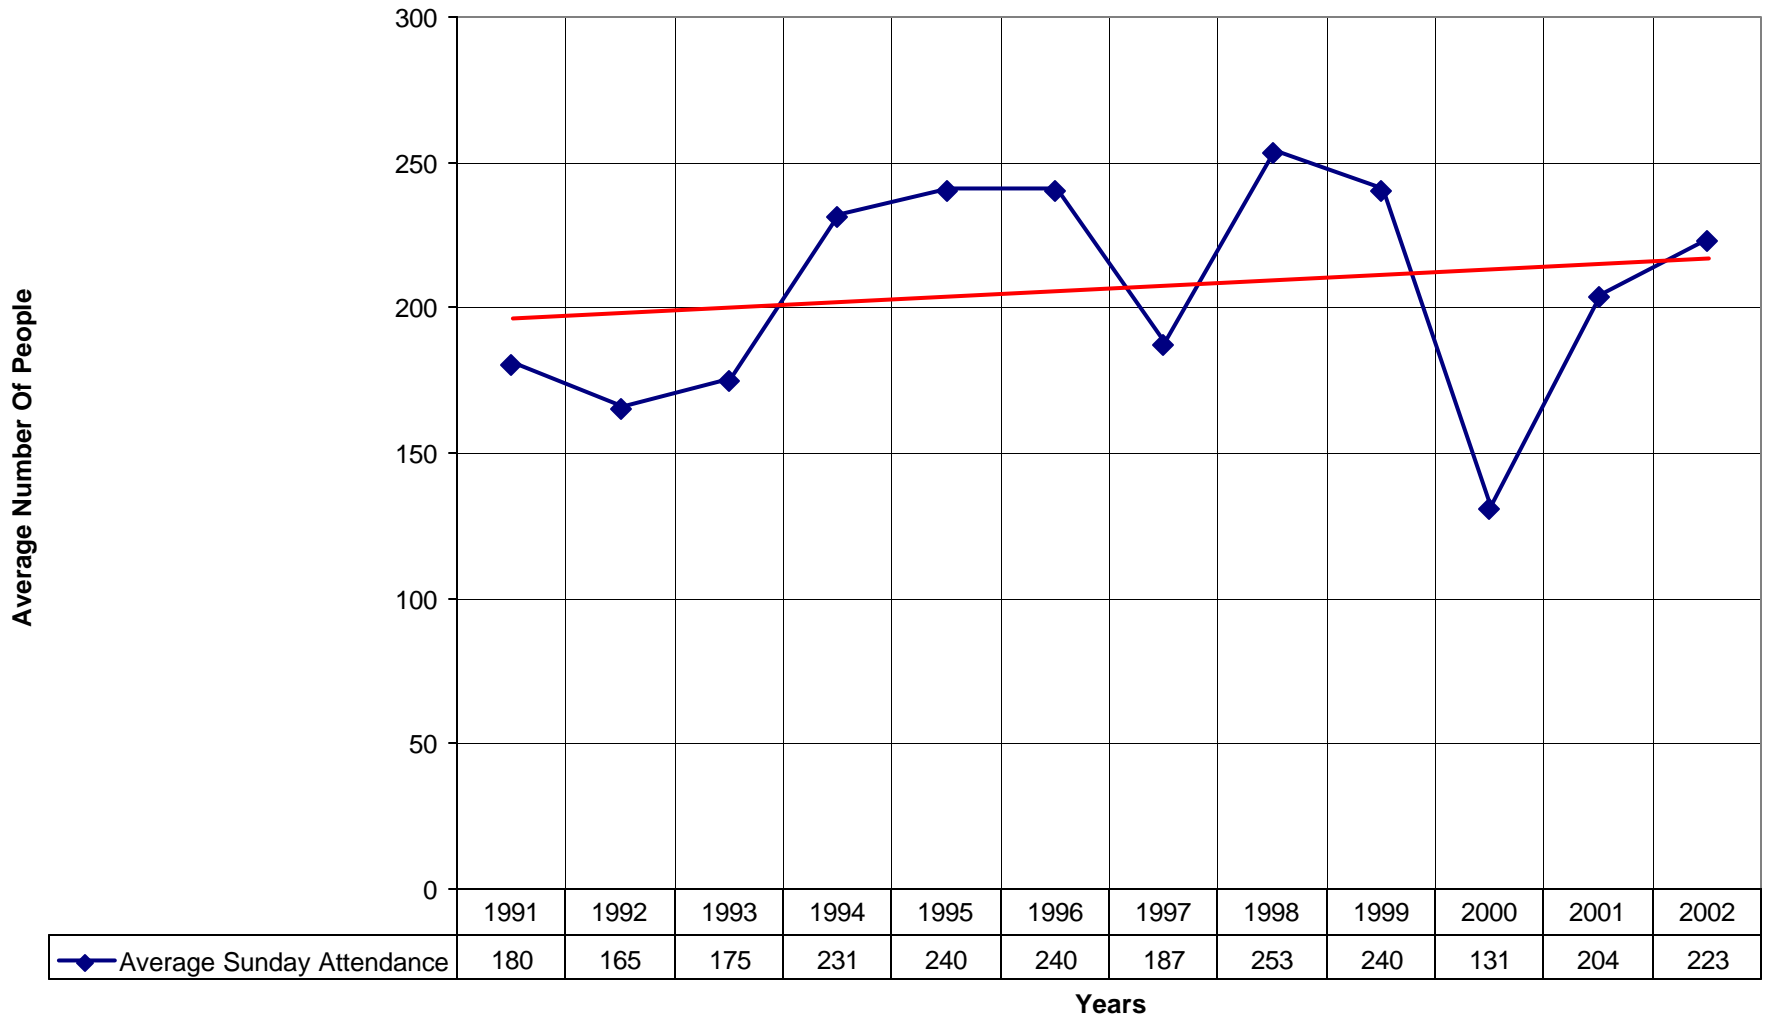

### 5003 Church of the Ascension SD

◆ Average Sunday Attendance 
 ■ EasterAttendance 
 — Linear (Average Sunday Attendance) 
 — Linear (EasterAttendance)

5003 Church of the Ascension SD

◆ EasterAttendance — Linear (EasterAttendance)

◆ Number of Pledges — Linear (Number of Pledges)

5003 Church of the Ascension SD

◆ Average Sunday Attendance 
 — Linear (Average Sunday Attendance)