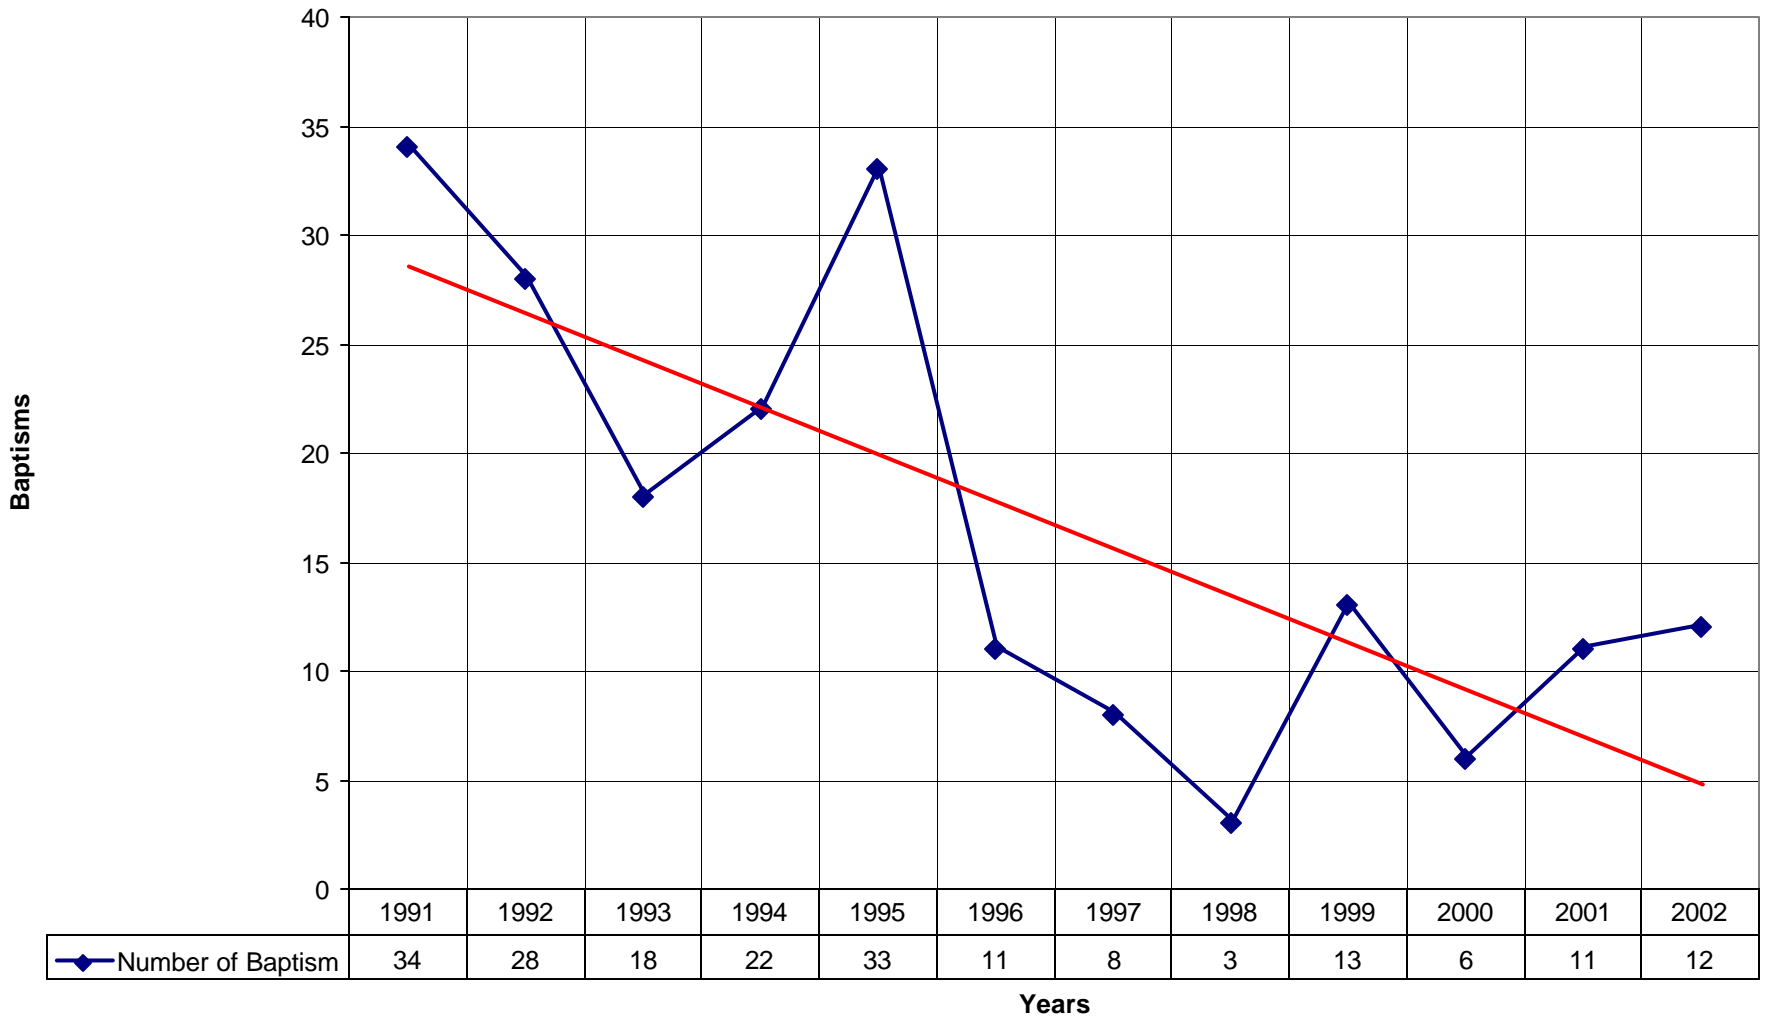

5003 Church of the Ascension SD

◆ Number of Baptism — Linear (Number of Baptism)