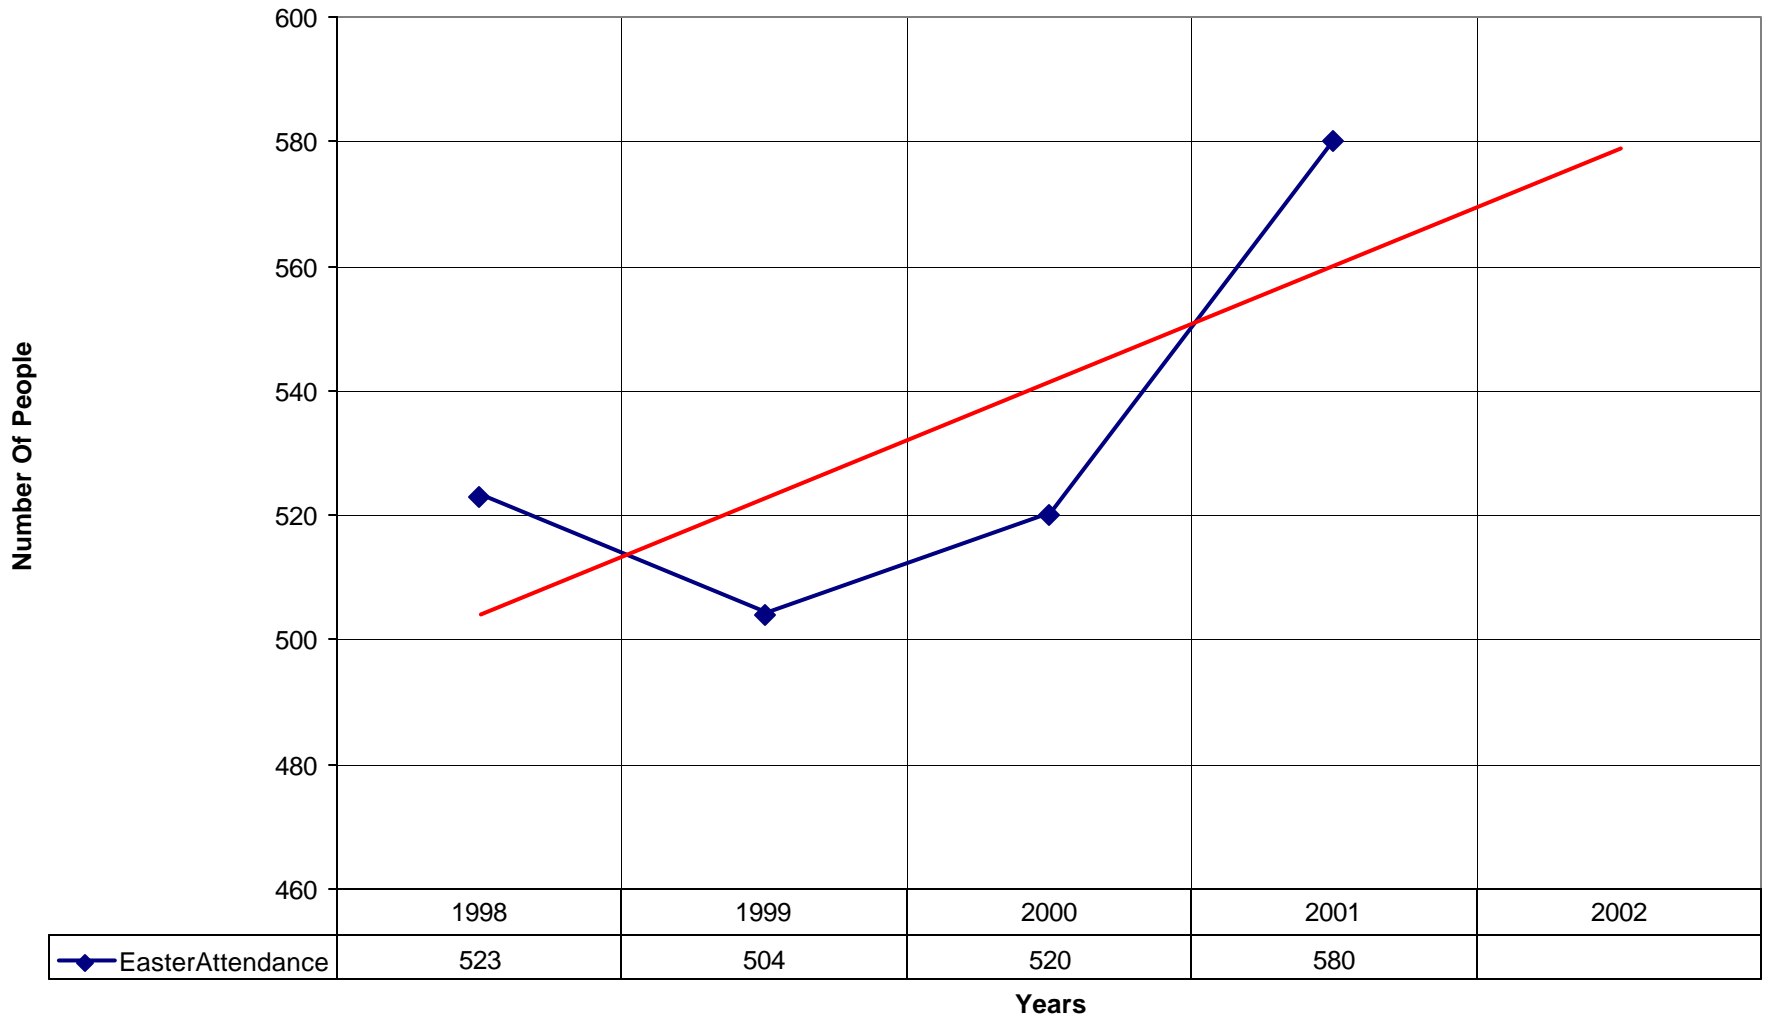

### 5003 Church of the Ascension SD

◆ Average Sunday Attendance 
 ■ EasterAttendance 
 — Linear (Average Sunday Attendance) 
 — Linear (EasterAttendance)

5003 Church of the Ascension SD

◆ EasterAttendance — Linear (EasterAttendance)

◆ Number of Pledges — Linear (Number of Pledges)

5003 Church of the Ascension SD

◆ Average Sunday Attendance 
 — Linear (Average Sunday Attendance)