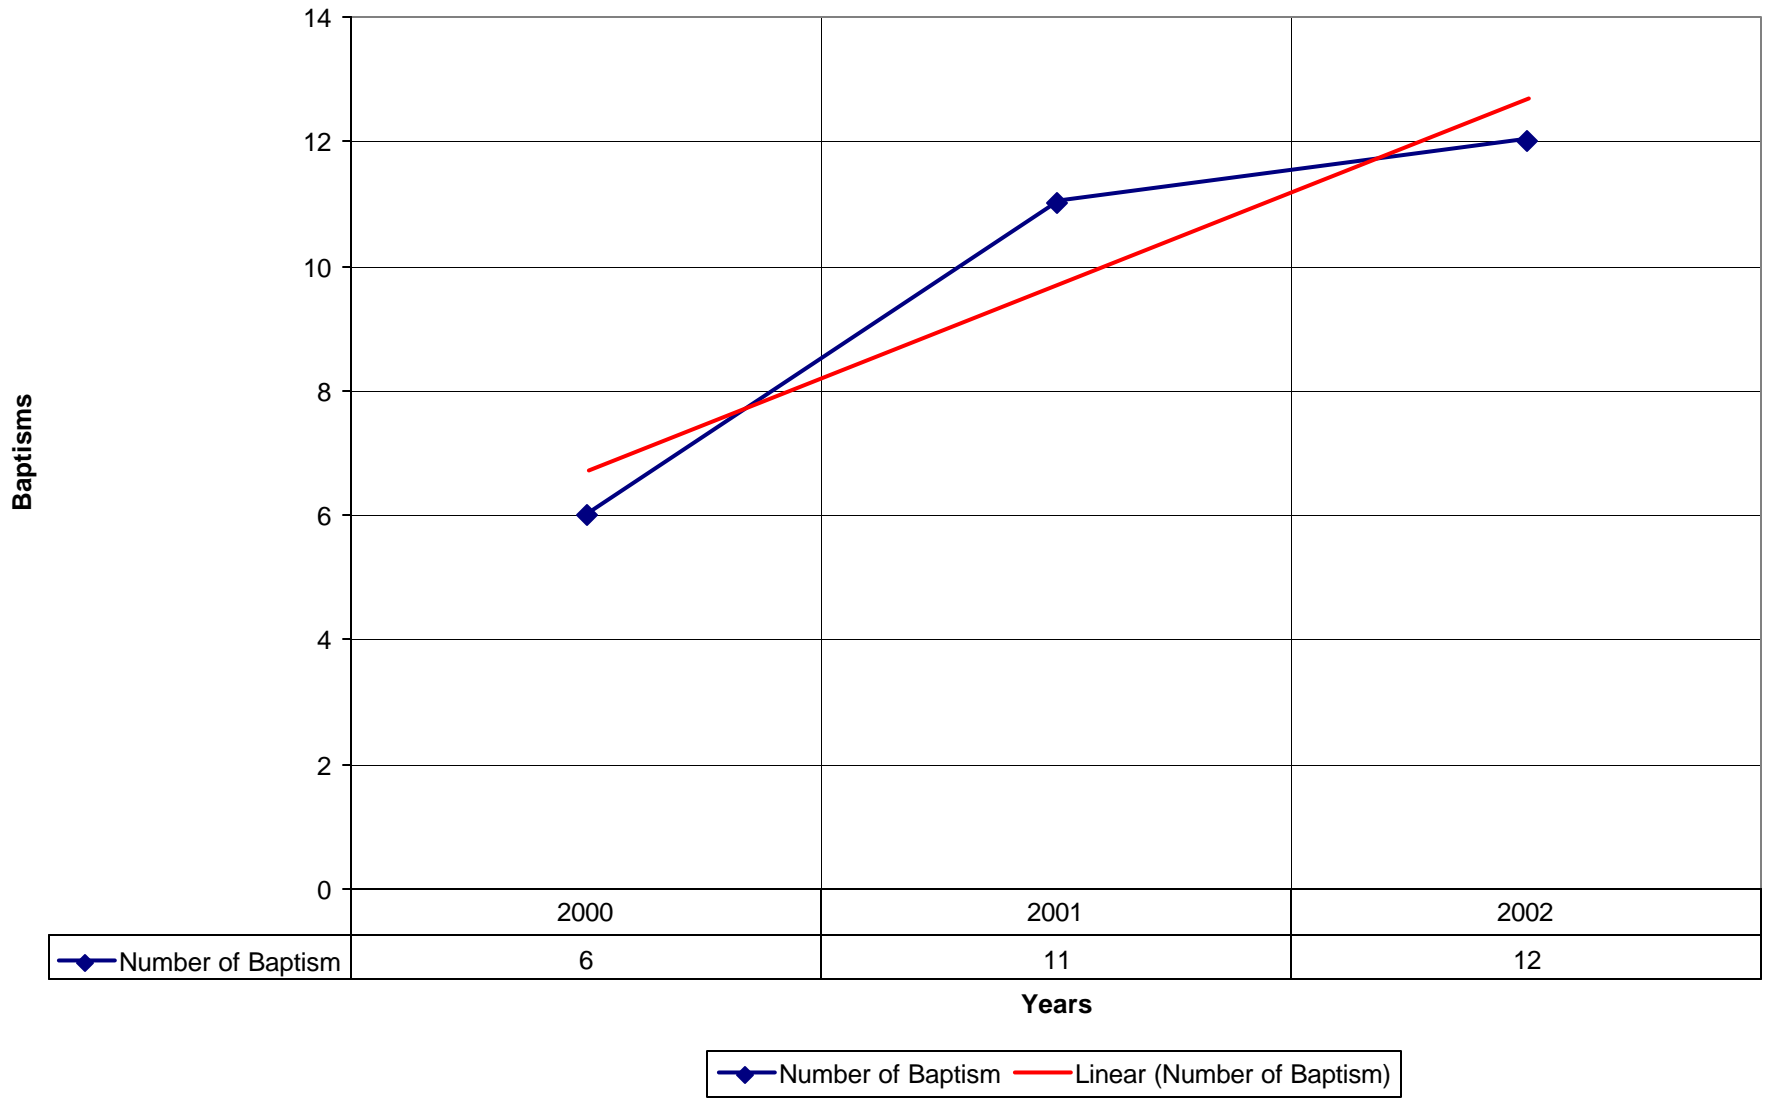

5003 Church of the Ascension SD