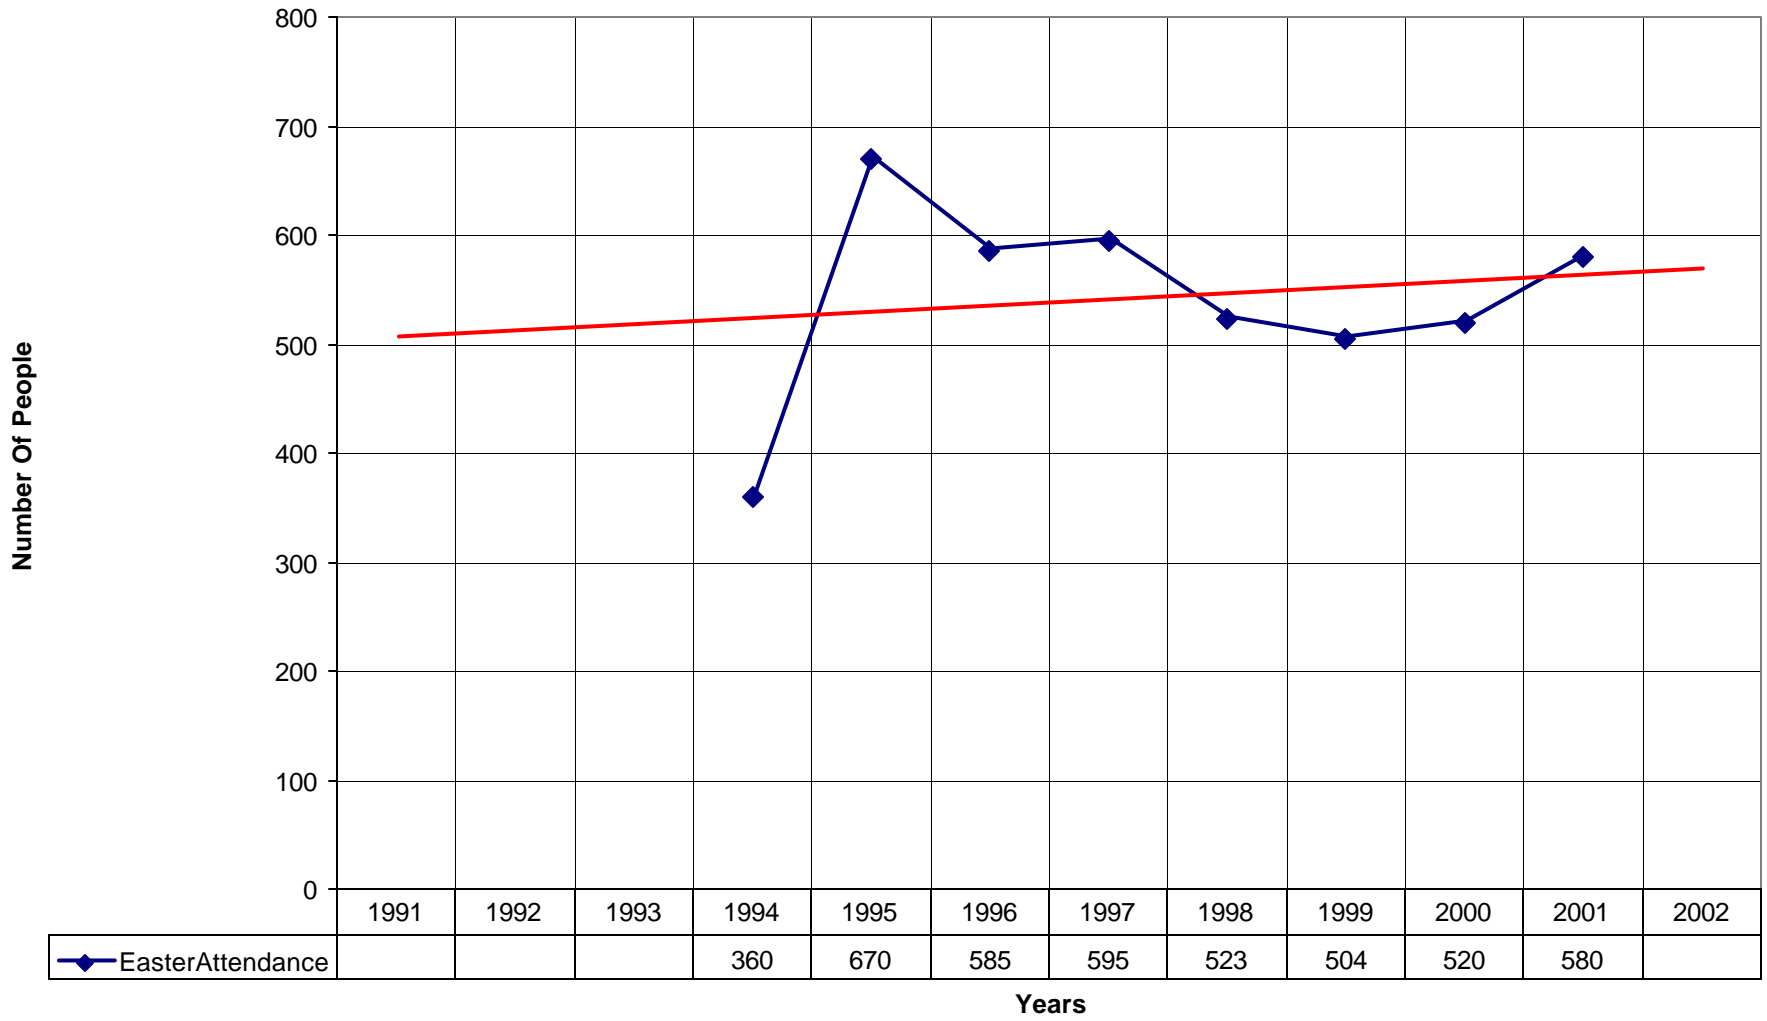

### 5003 Church of the Ascension SD

◆ Average Sunday Attendance 
 ■ EasterAttendance 
 — Linear (Average Sunday Attendance) 
 — Linear (EasterAttendance)

5003 Church of the Ascension SD

◆ EasterAttendance — Linear (EasterAttendance)

◆ Number of Pledges — Linear (Number of Pledges)

5003 Church of the Ascension SD

◆ Average Sunday Attendance 
 — Linear (Average Sunday Attendance)