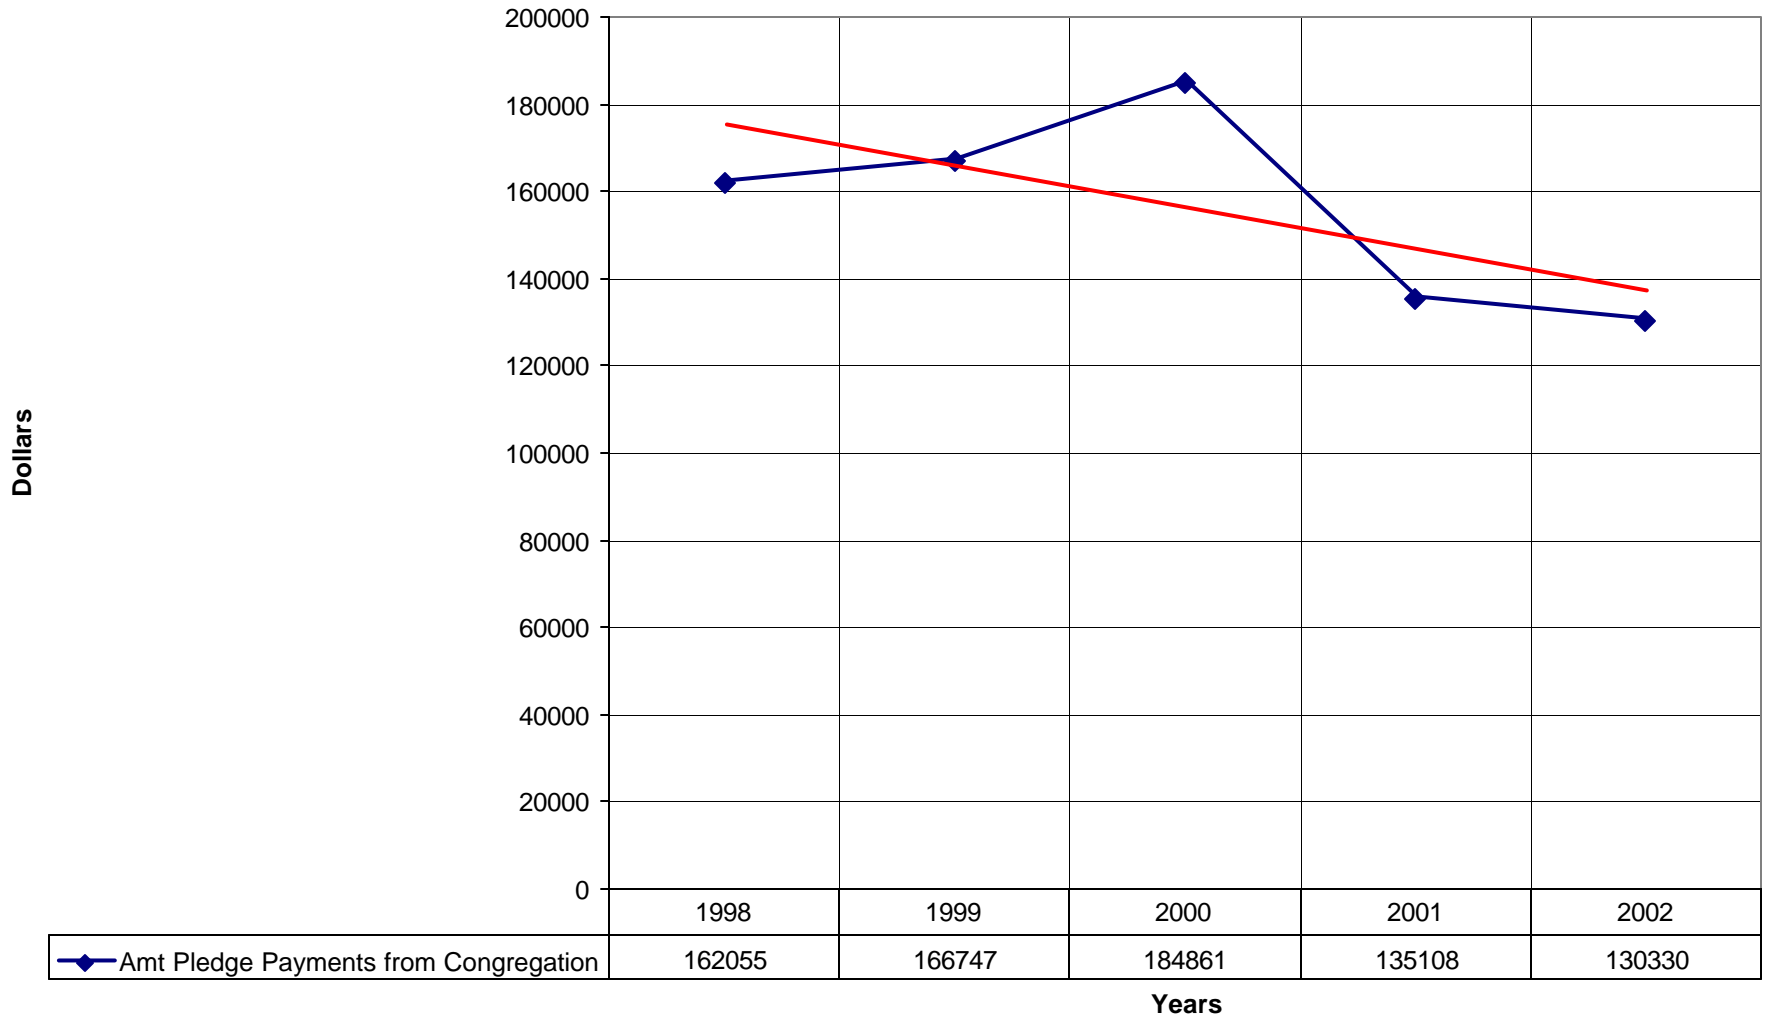

5003 Church of the Ascension SD

◆ Amt Pledge Payments from Congregation — Linear (Amt Pledge Payments from Congregation)