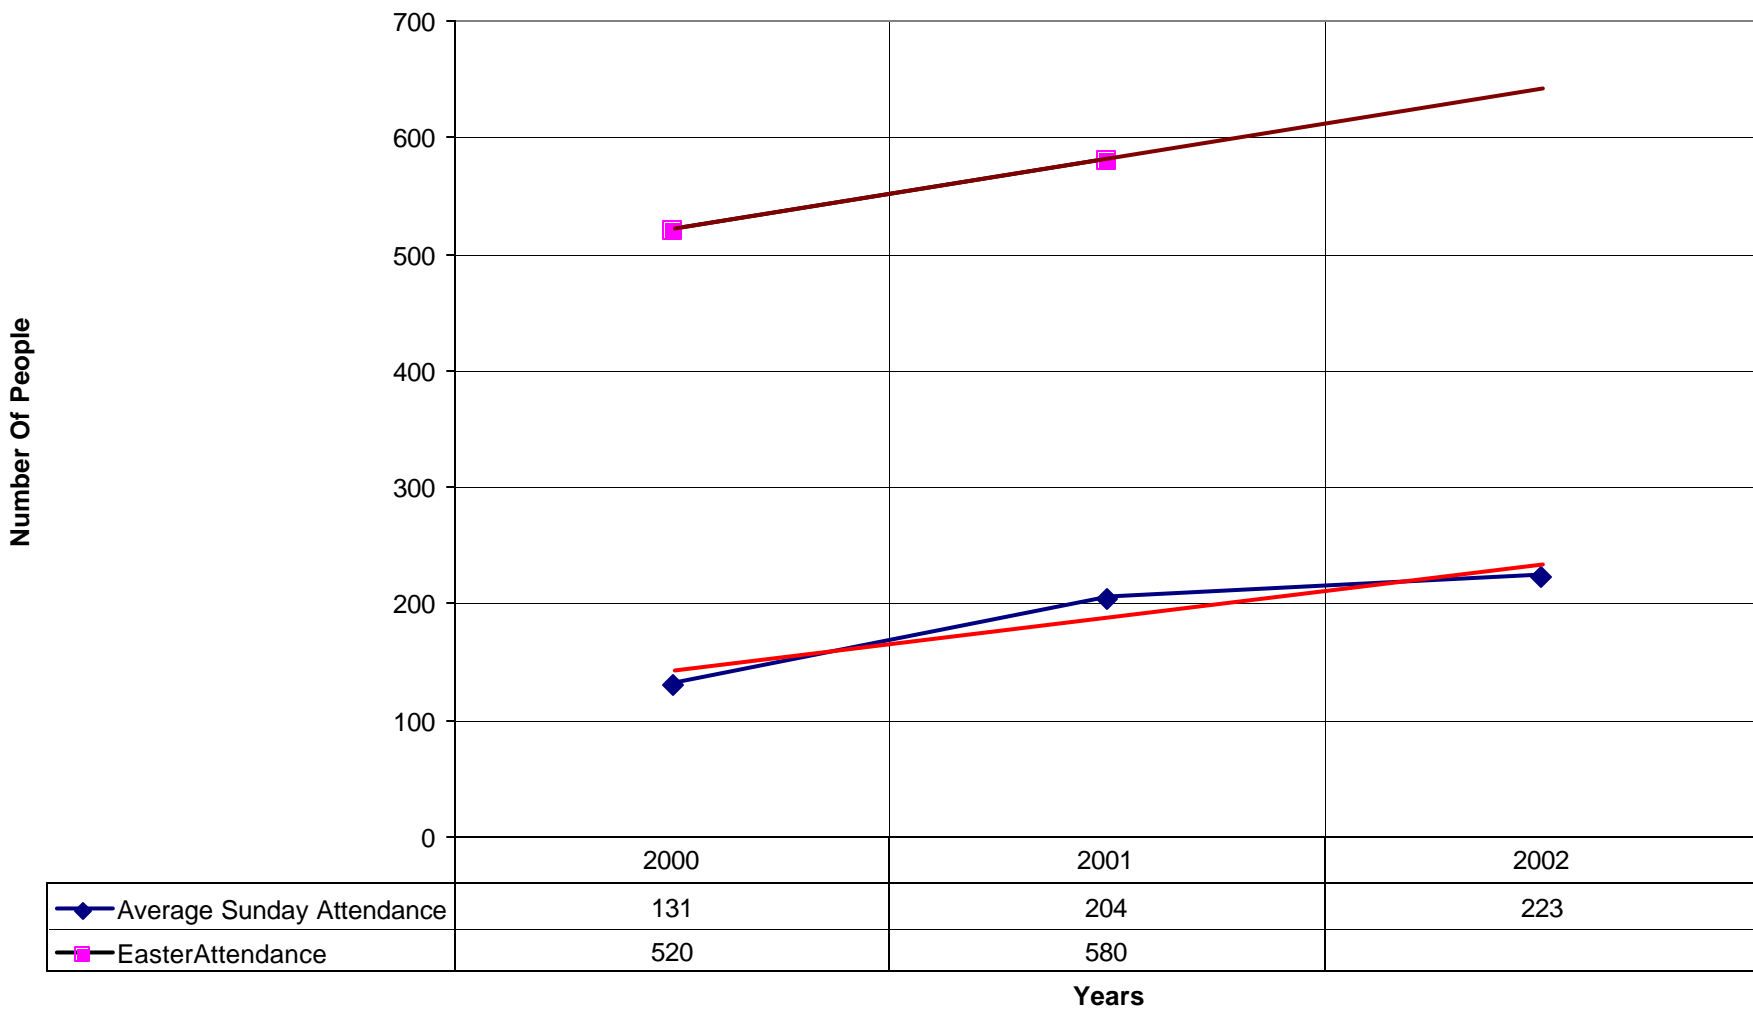

5003 Church of the Ascension SD

◆ Average Sunday Attendance   ■ EasterAttendance   — Linear (Average Sunday Attendance)   — Linear (EasterAttendance)