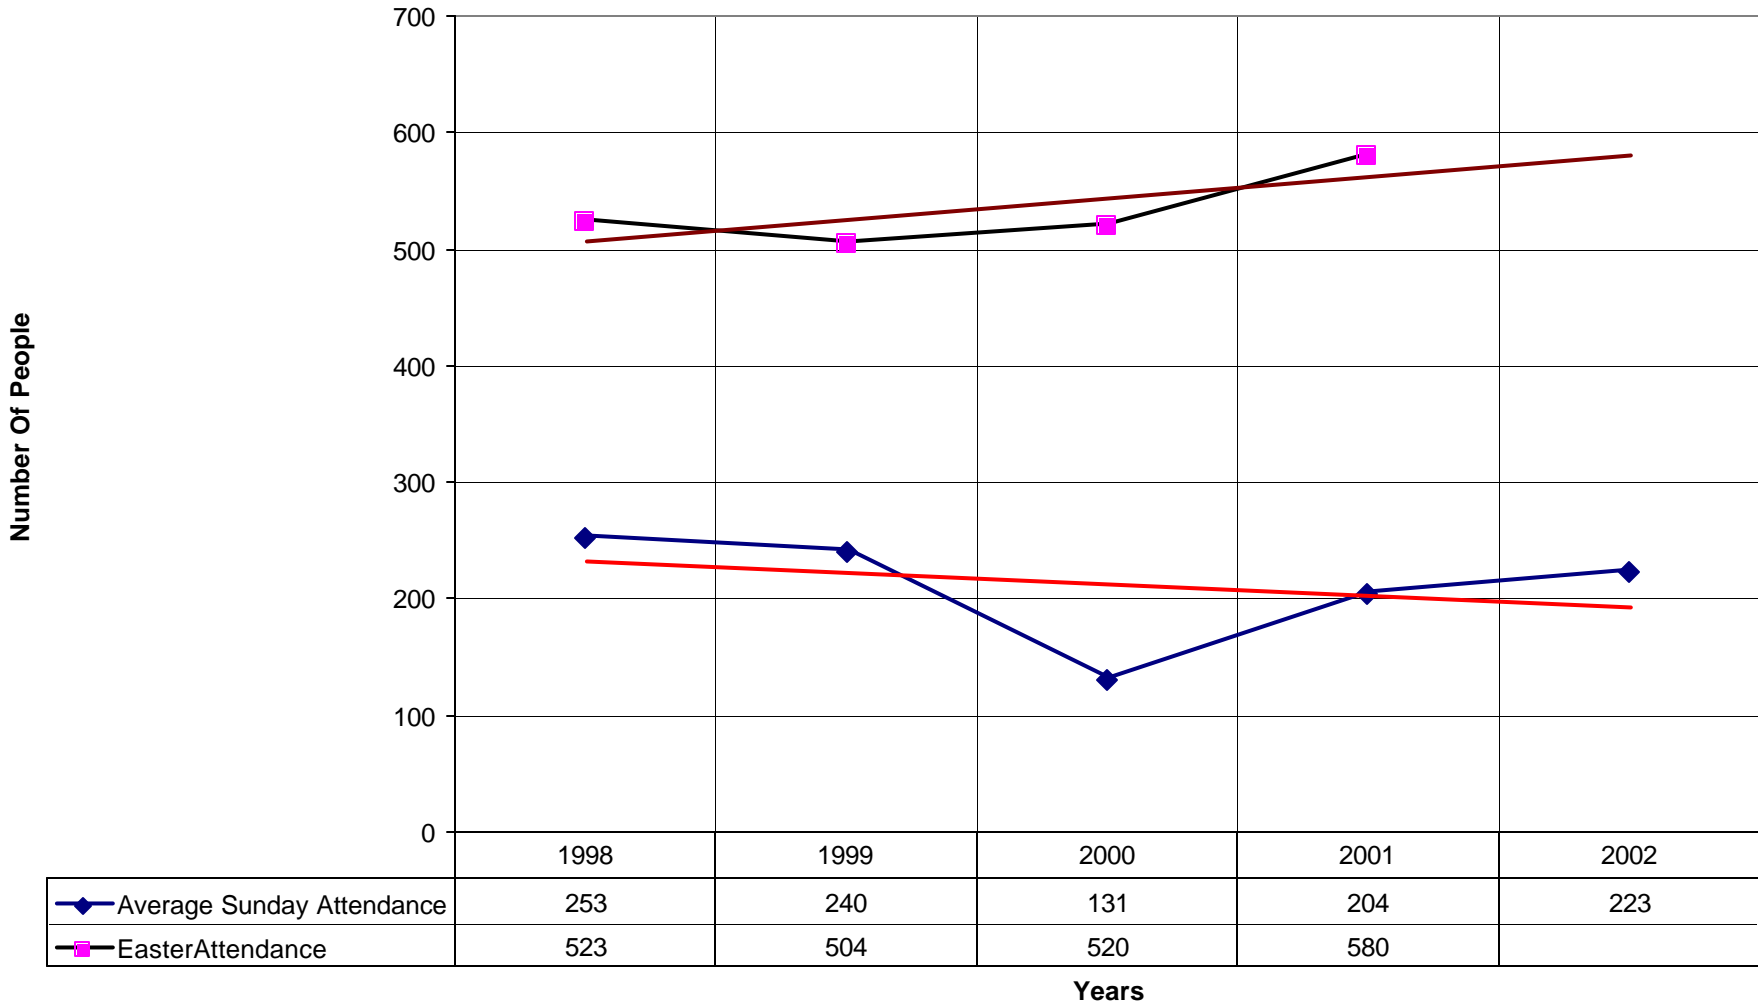

### 5003 Church of the Ascension SD

◆ Average Sunday Attendance 
 ■ EasterAttendance 
 — Linear (Average Sunday Attendance) 
 — Linear (EasterAttendance)

5003 Church of the Ascension SD

◆ EasterAttendance — Linear (EasterAttendance)

5003 Church of the Ascension SD

◆ Number of Baptism — Linear (Number of Baptism)

5003 Church of the Ascension SD

◆ Amt Pledge Payments from Congregation — Linear (Amt Pledge Payments from Congregation)

5003 Church of the Ascension SD

◆ Number of Pledges — Linear (Number of Pledges)

5003 Church of the Ascension SD

◆ Average Sunday Attendance 
 — Linear (Average Sunday Attendance)