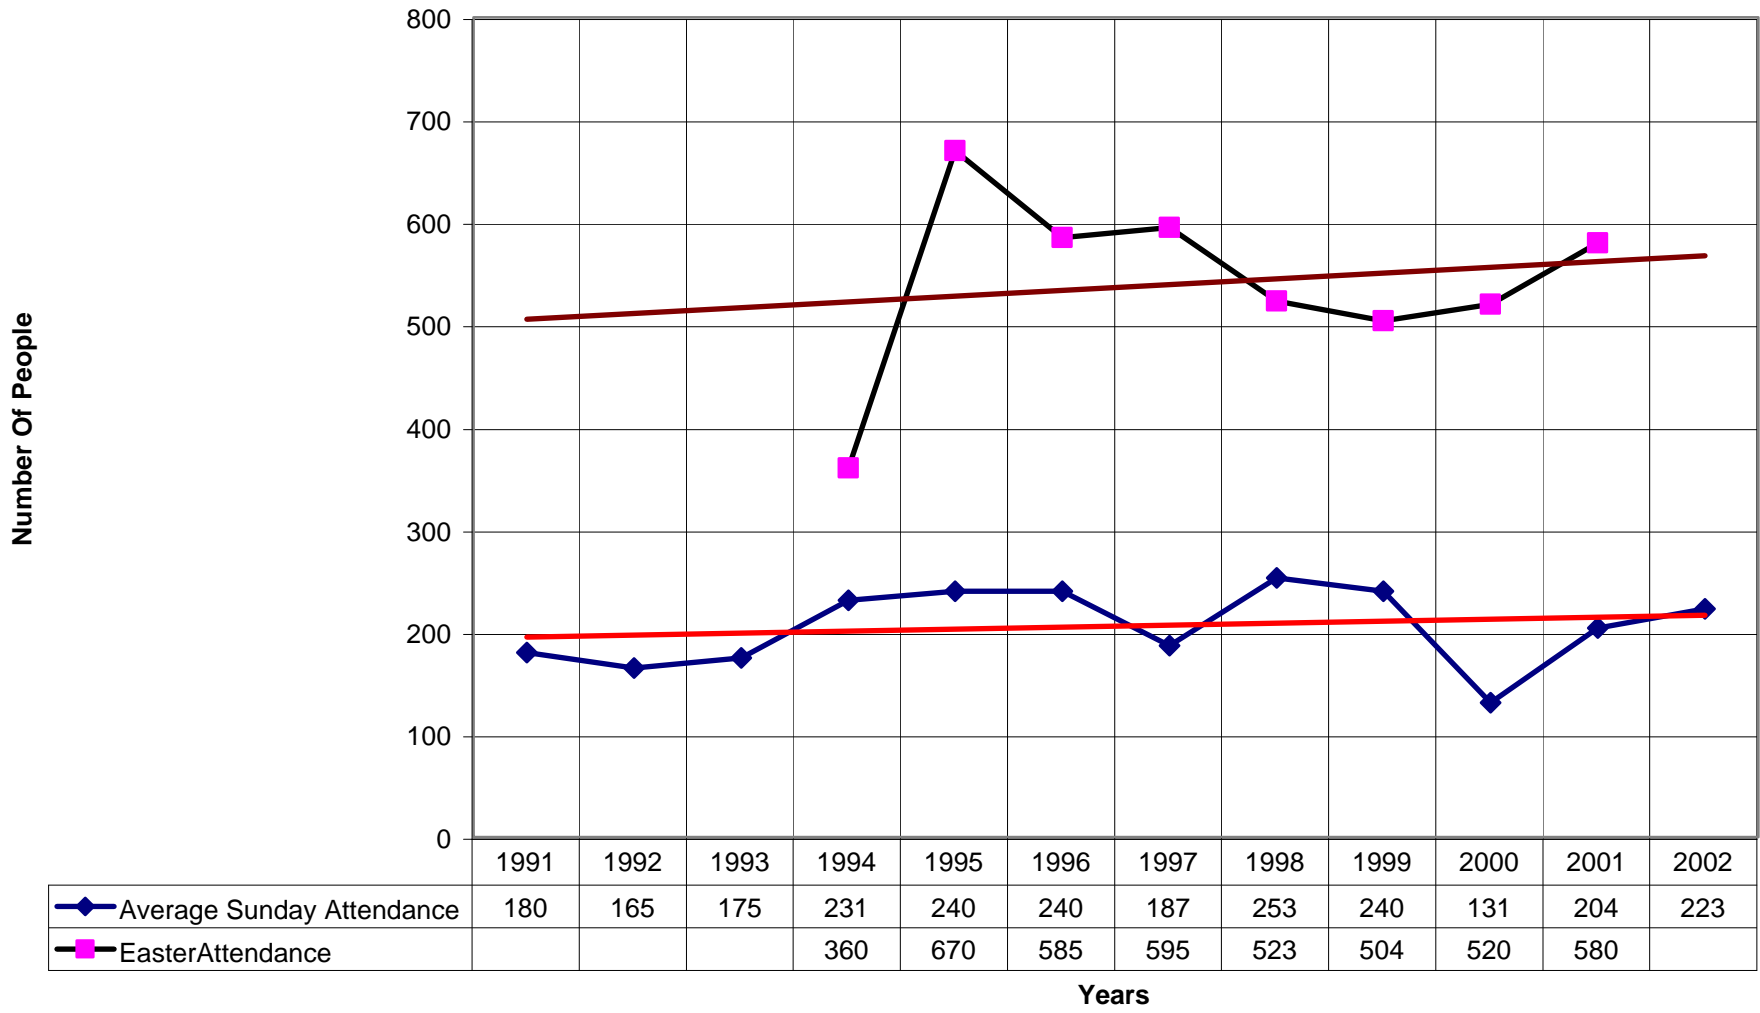

### 5003 Church of the Ascension SD

◆ Average Sunday Attendance 
 ■ EasterAttendance 
 — Linear (Average Sunday Attendance) 
 — Linear (EasterAttendance)

5003 Church of the Ascension SD

◆ EasterAttendance — Linear (EasterAttendance)

◆ Number of Pledges — Linear (Number of Pledges)

5003 Church of the Ascension SD

◆ Average Sunday Attendance 
 — Linear (Average Sunday Attendance)

◆ Average Sunday Attendance — Linear (Average Sunday Attendance)