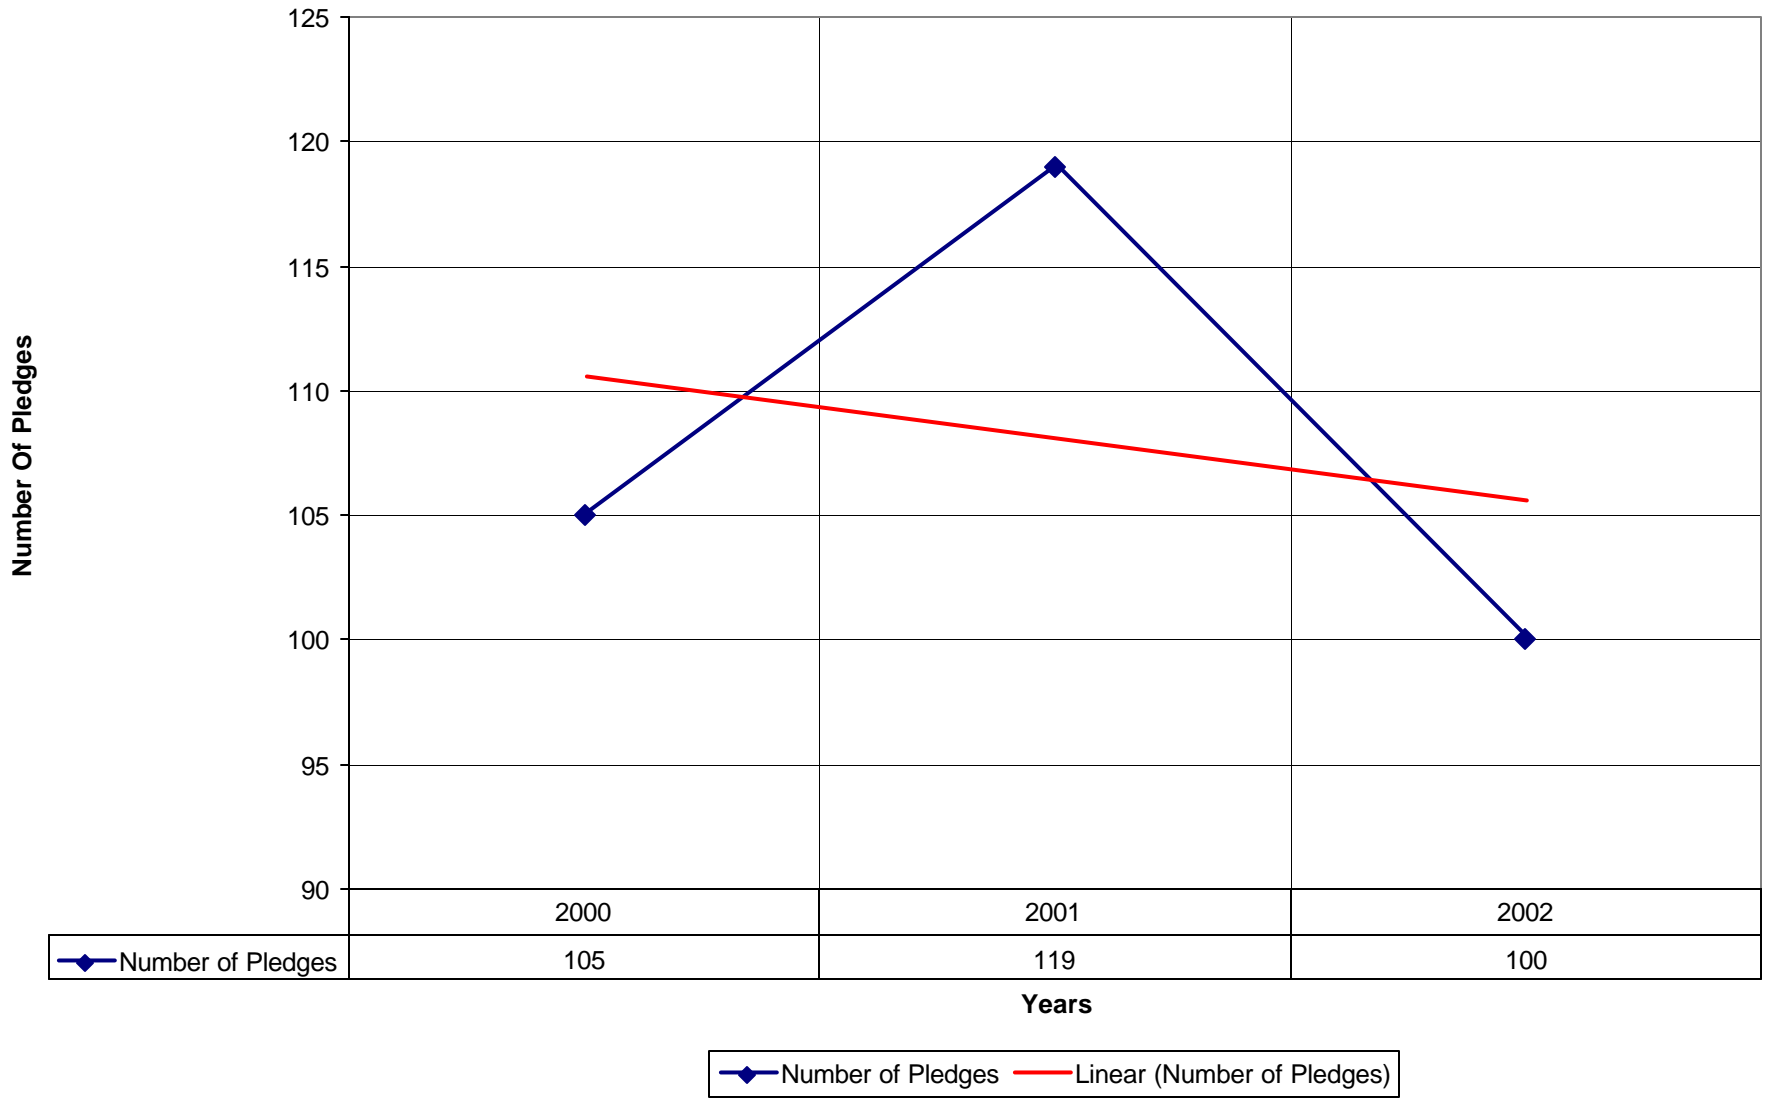

5003 Church of the Ascension SD