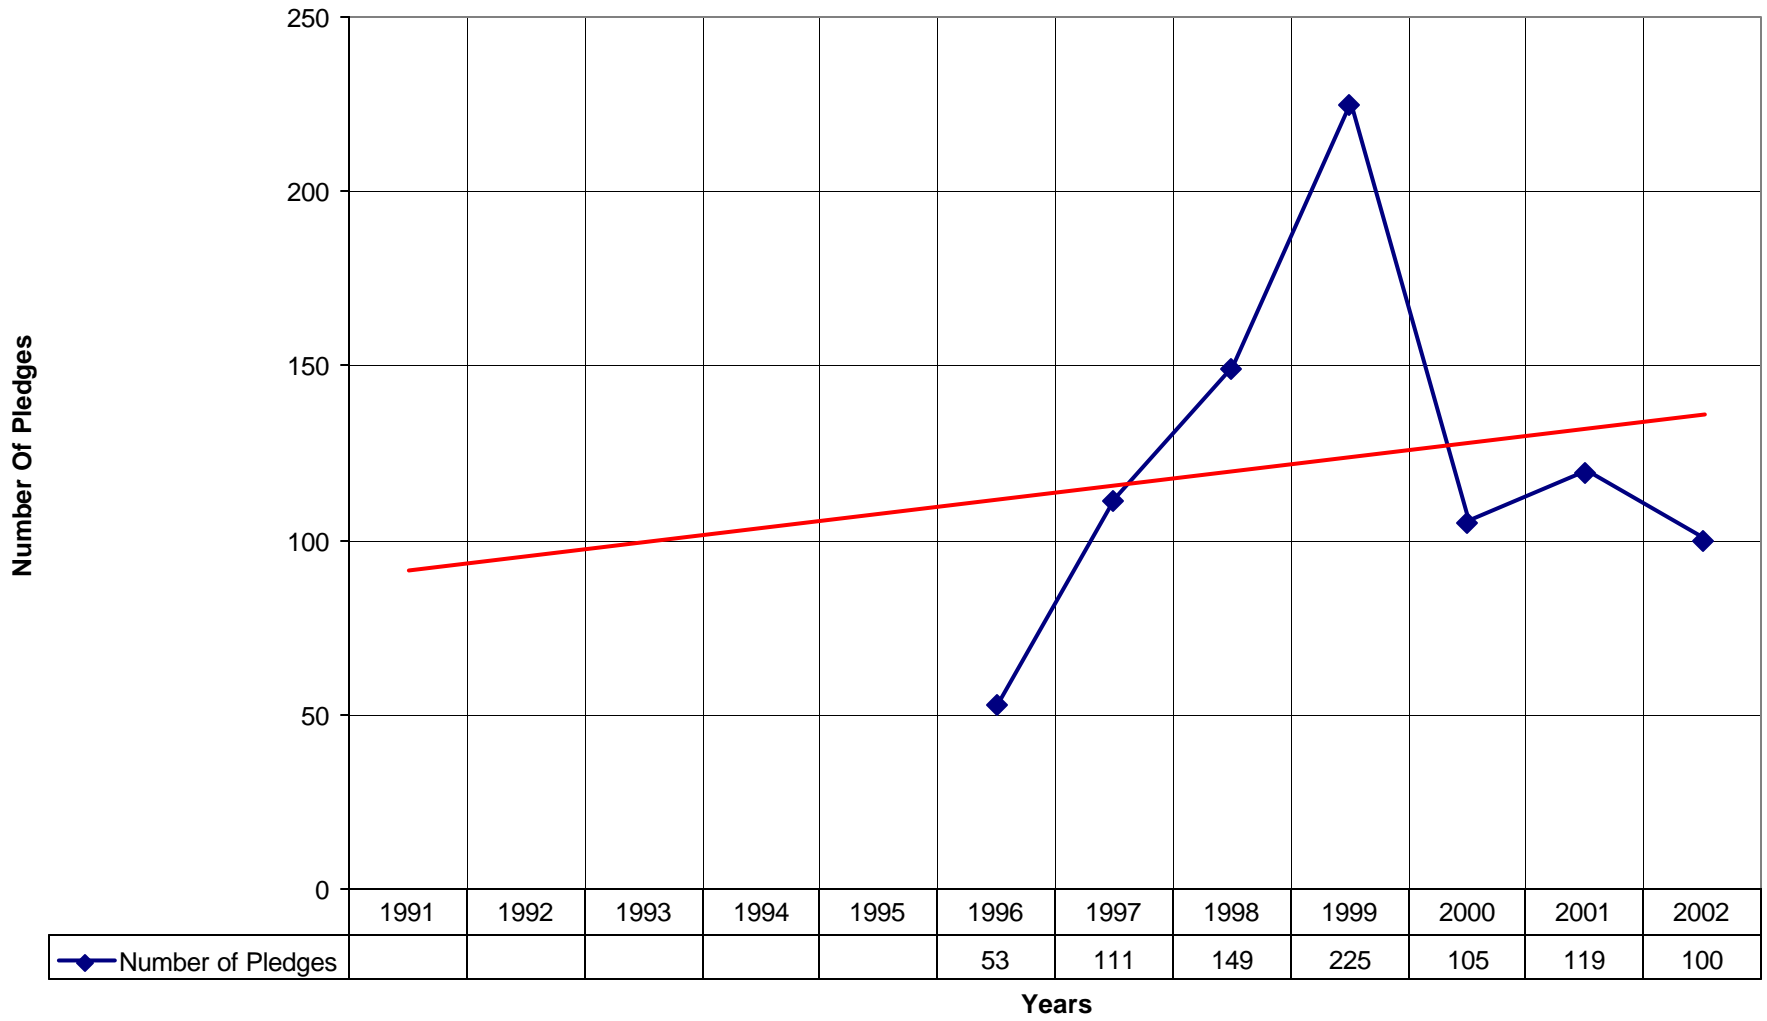

### 5003 Church of the Ascension SD

◆ Average Sunday Attendance 
 ■ EasterAttendance 
 — Linear (Average Sunday Attendance) 
 — Linear (EasterAttendance)

5003 Church of the Ascension SD

◆ EasterAttendance — Linear (EasterAttendance)

5003 Church of the Ascension SD

◆ Number of Baptism — Linear (Number of Baptism)

5003 Church of the Ascension SD

◆ Amt Pledge Payments from Congregation — Linear (Amt Pledge Payments from Congregation)

5003 Church of the Ascension SD

◆ Number of Pledges — Linear (Number of Pledges)

5003 Church of the Ascension SD

◆ Average Sunday Attendance 
 — Linear (Average Sunday Attendance)