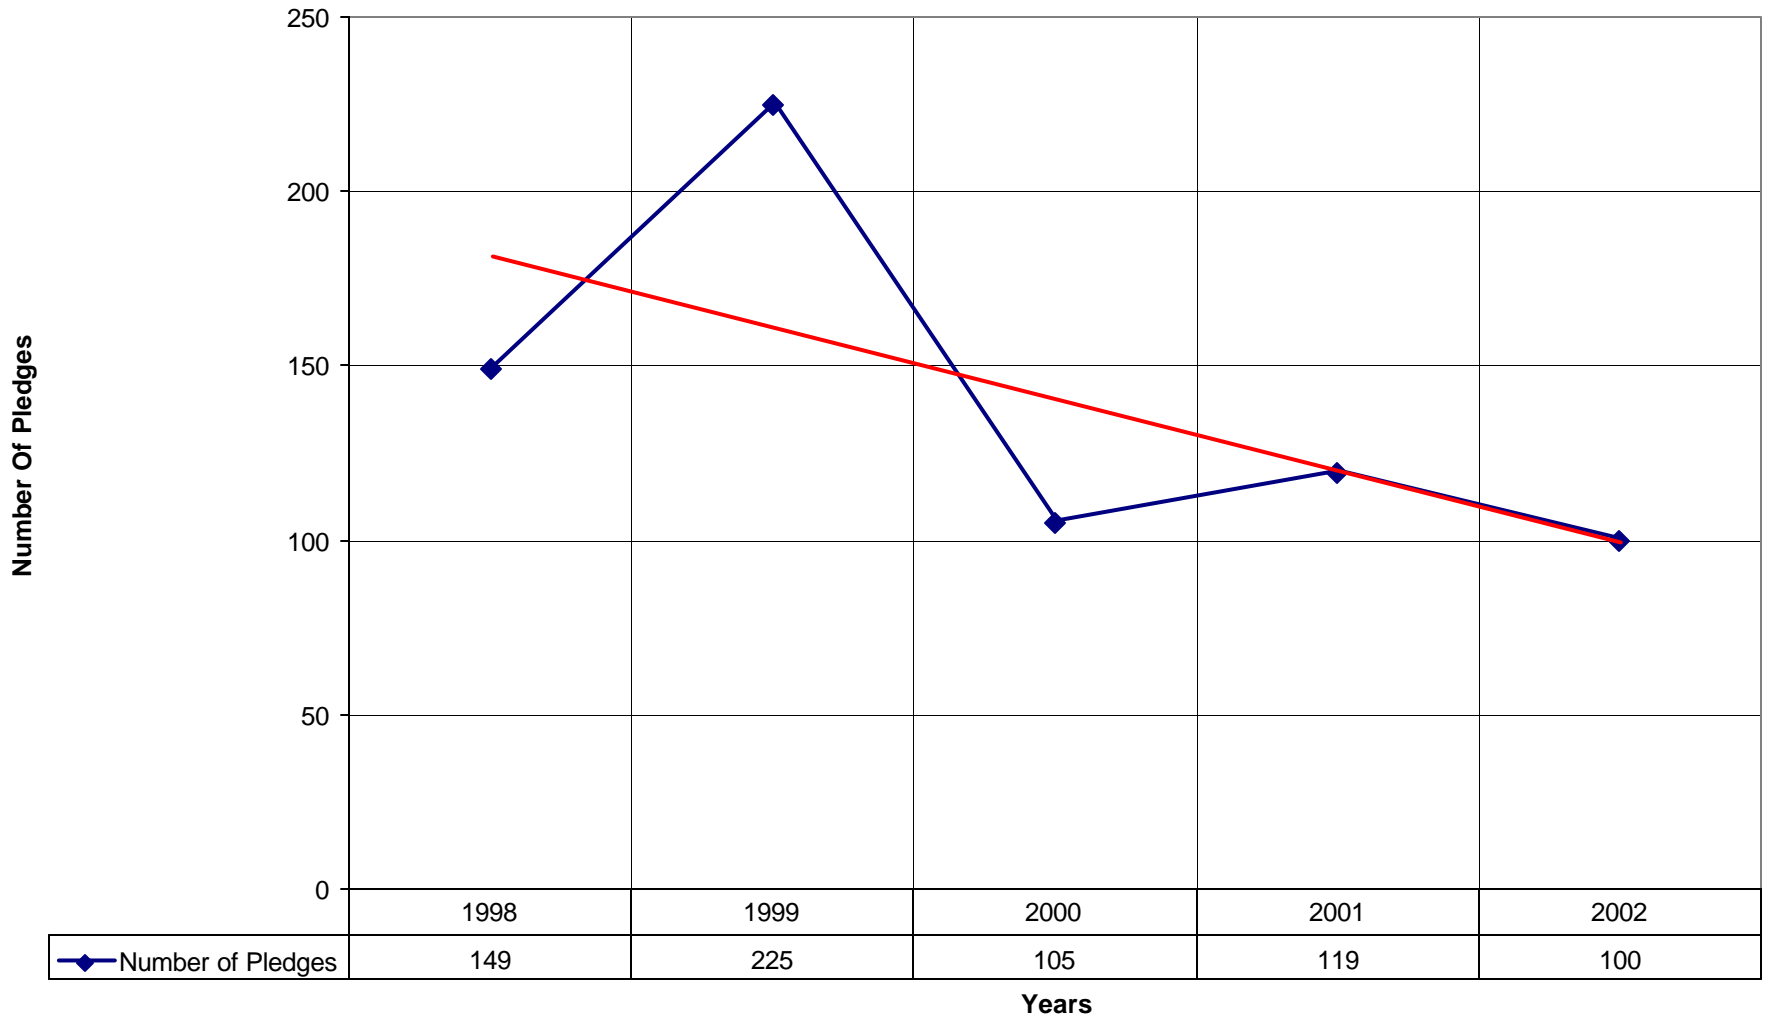

5003 Church of the Ascension SD

5003 Church of the Ascension SD

Number of Pledges Linear (Number of Pledges)