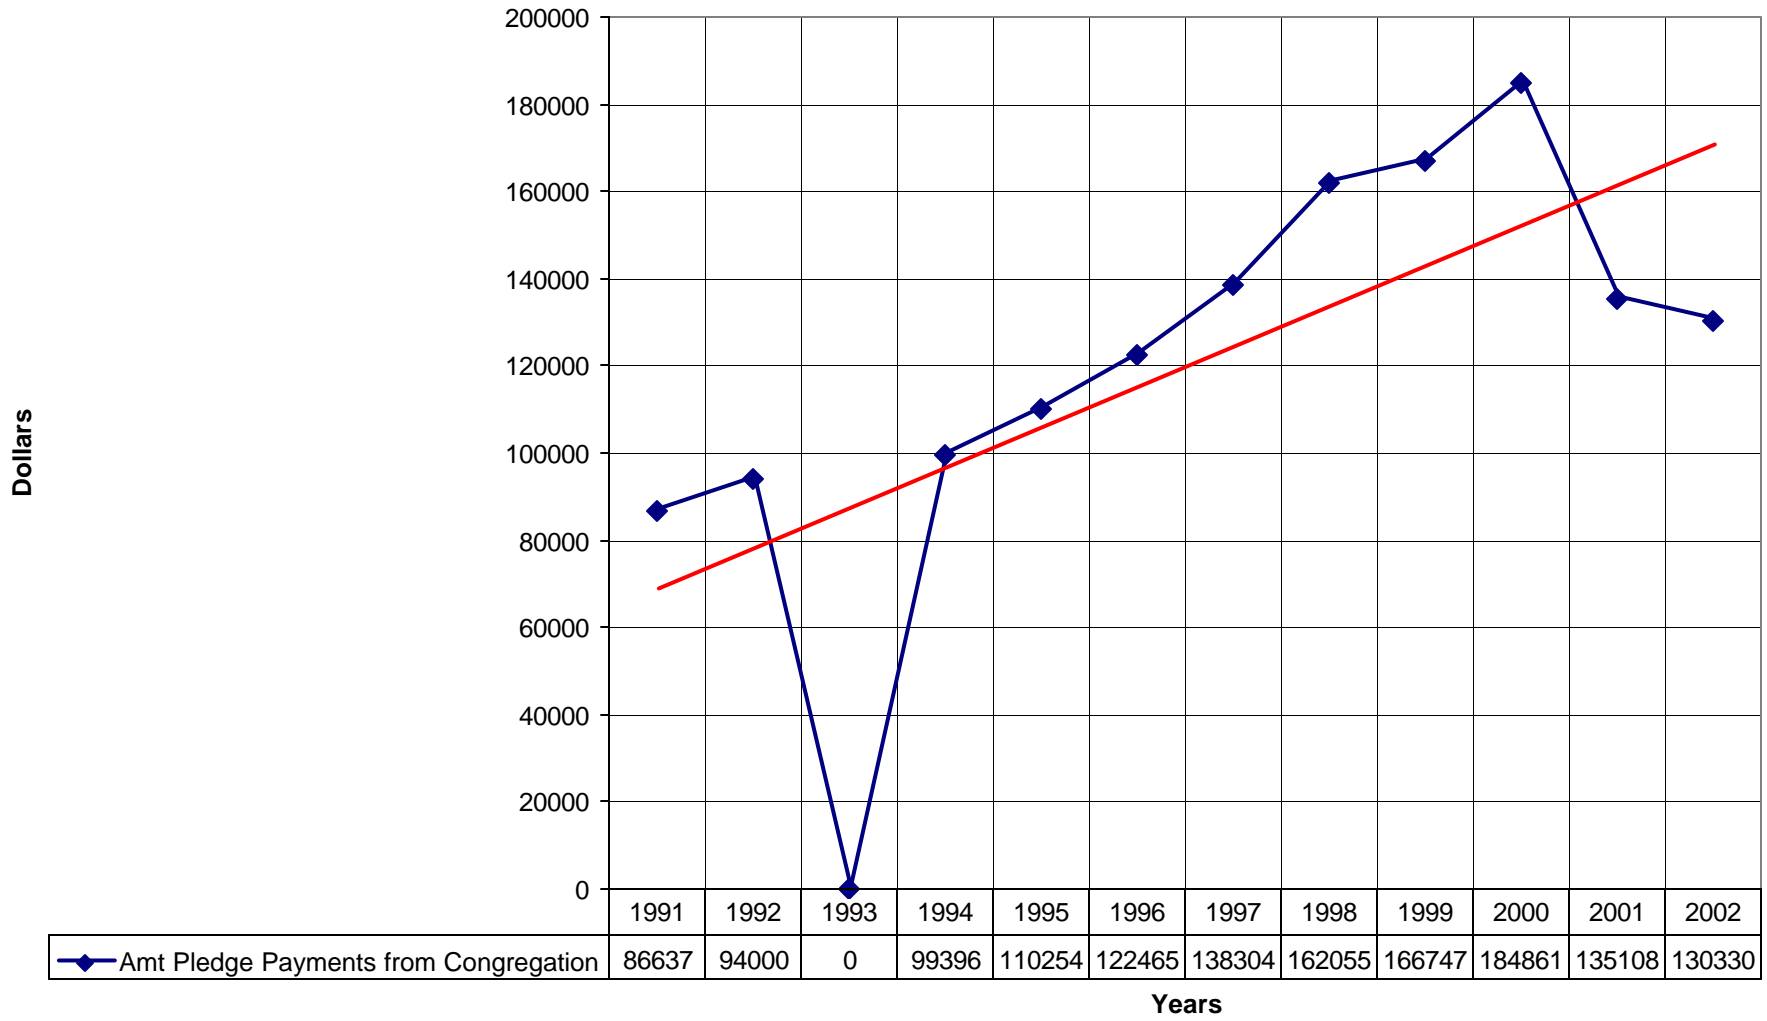

### 5003 Church of the Ascension SD

◆ Average Sunday Attendance 
 ■ EasterAttendance 
 — Linear (Average Sunday Attendance) 
 — Linear (EasterAttendance)

5003 Church of the Ascension SD

◆ EasterAttendance — Linear (EasterAttendance)

5003 Church of the Ascension SD

◆ Number of Baptism — Linear (Number of Baptism)

5003 Church of the Ascension SD

◆ Amt Pledge Payments from Congregation — Linear (Amt Pledge Payments from Congregation)

5003 Church of the Ascension SD

◆ Number of Pledges — Linear (Number of Pledges)

5003 Church of the Ascension SD

◆ Average Sunday Attendance 
 — Linear (Average Sunday Attendance)