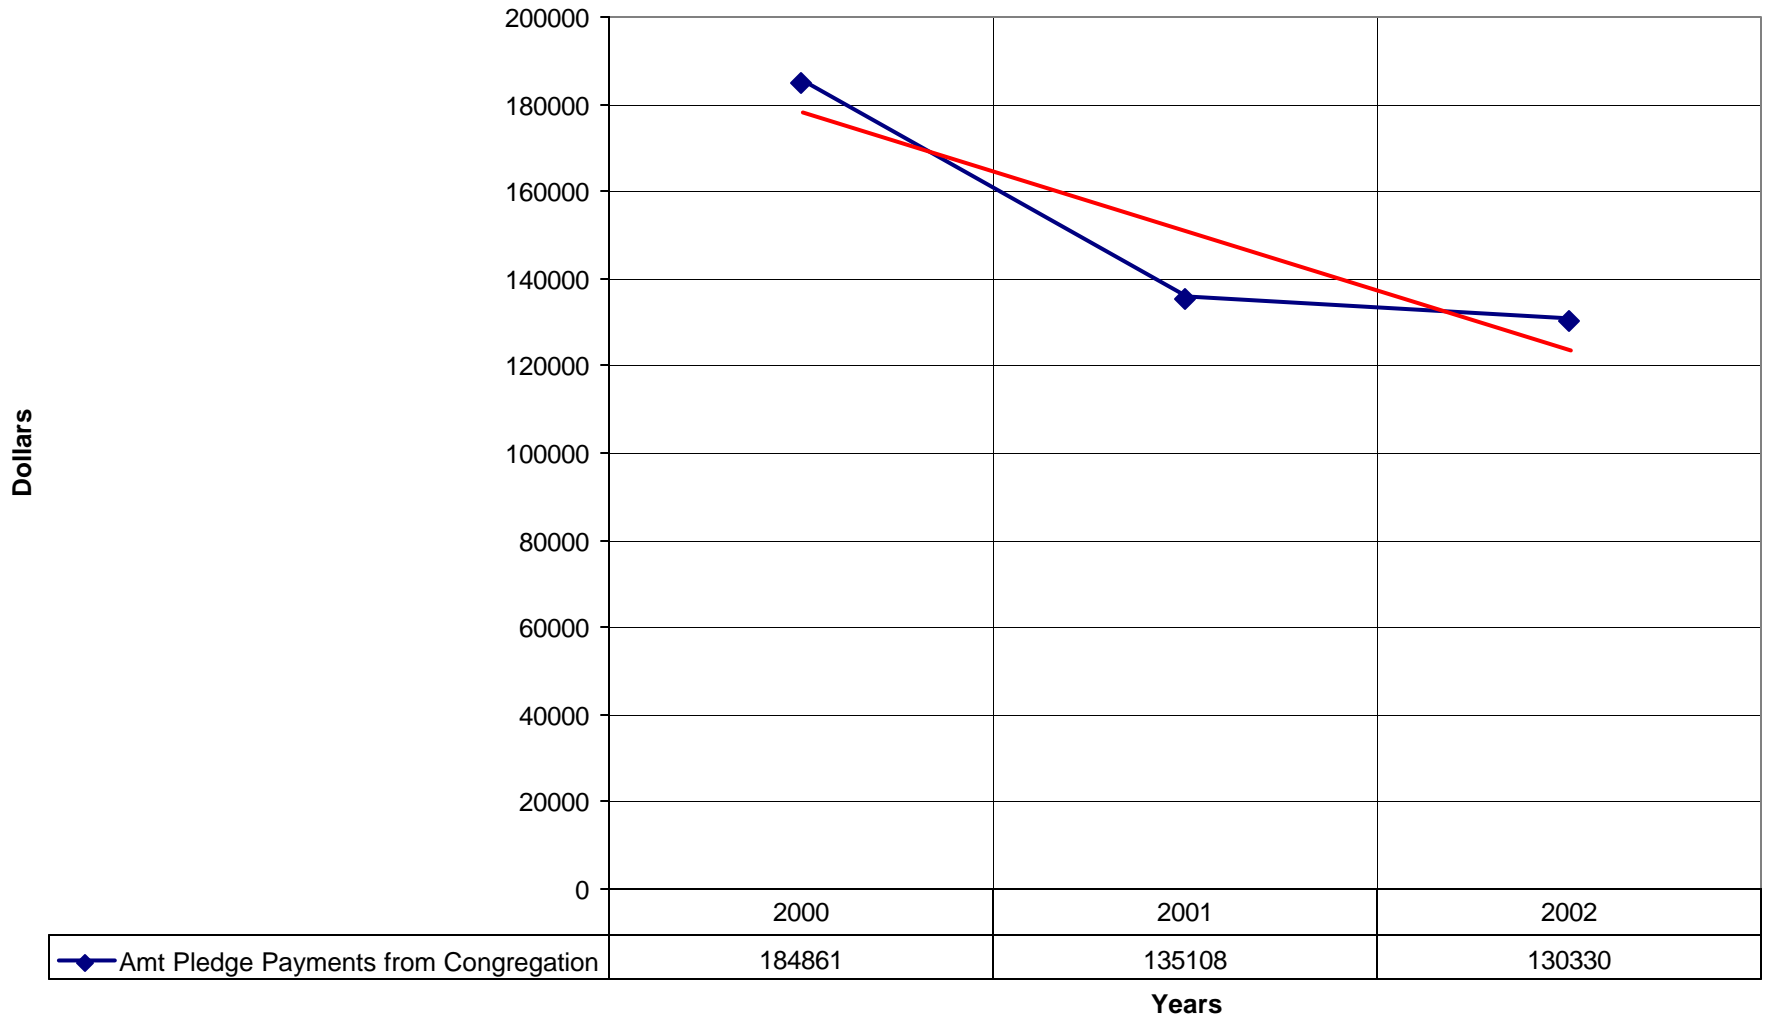

5003 Church of the Ascension SD

◆ Amt Pledge Payments from Congregation — Linear (Amt Pledge Payments from Congregation)