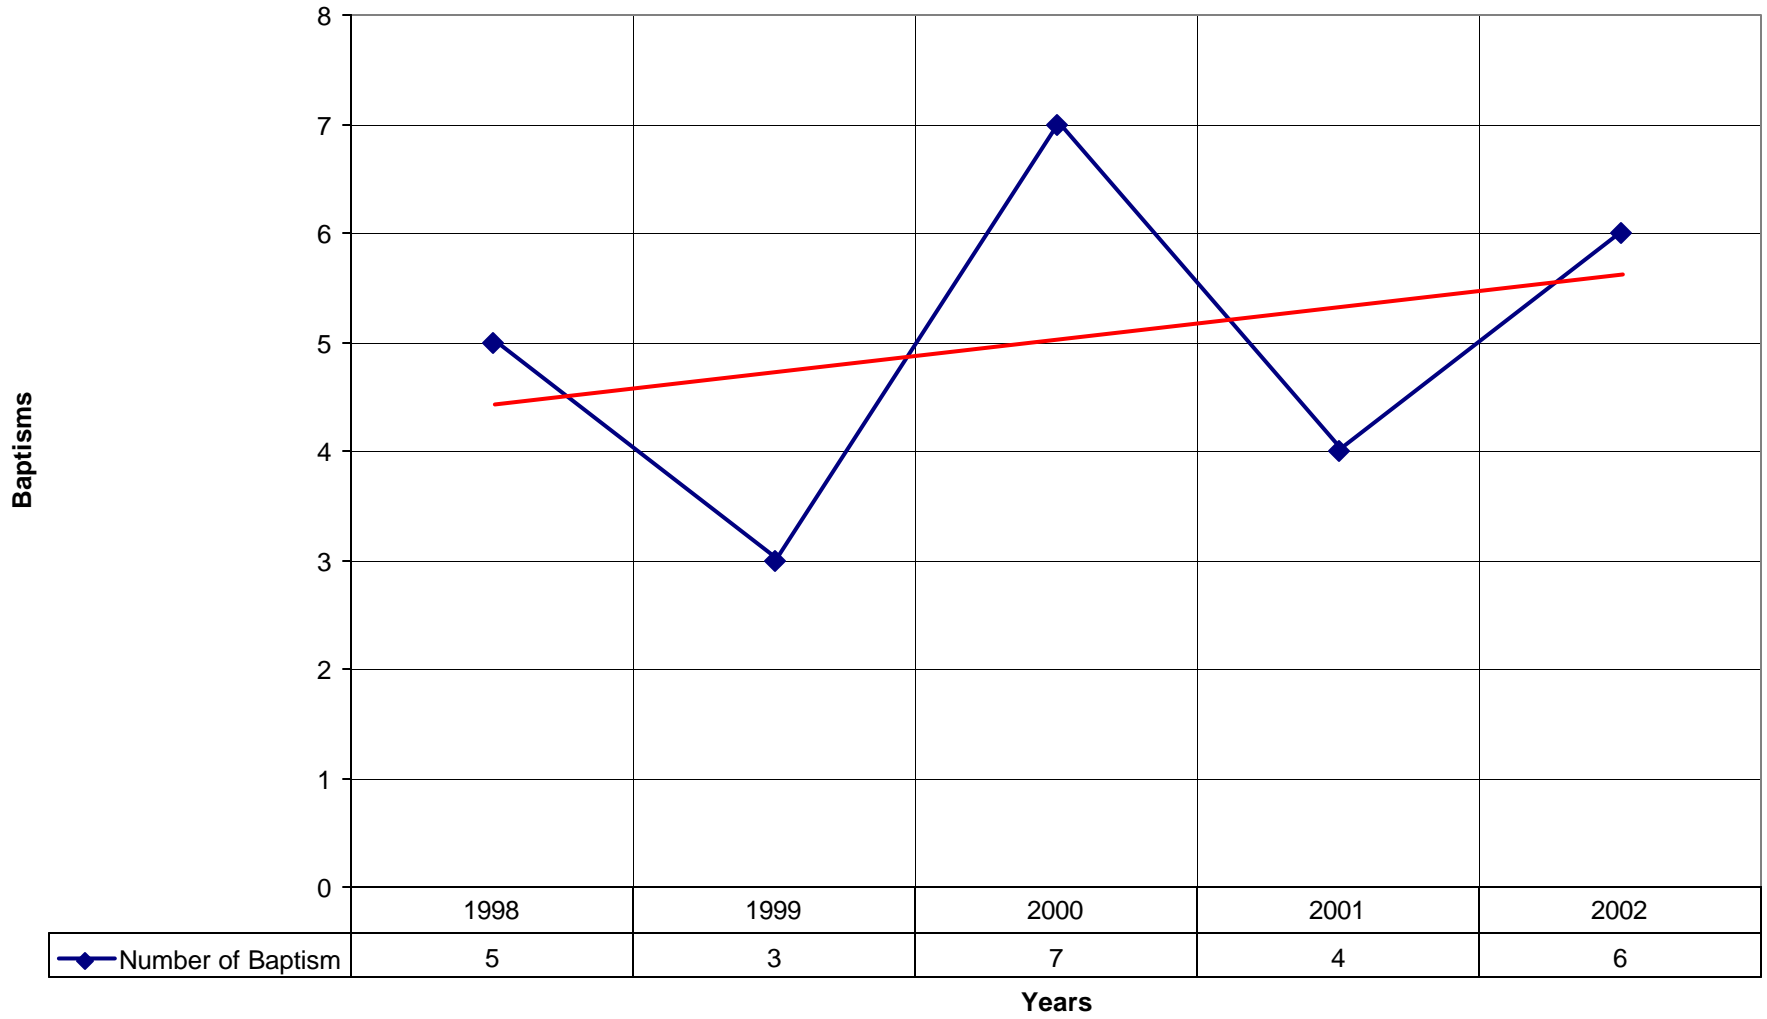

4036 St. Paul's et Les Martyrs d'Haiti ND

Number of Baptism Linear (Number of Baptism)