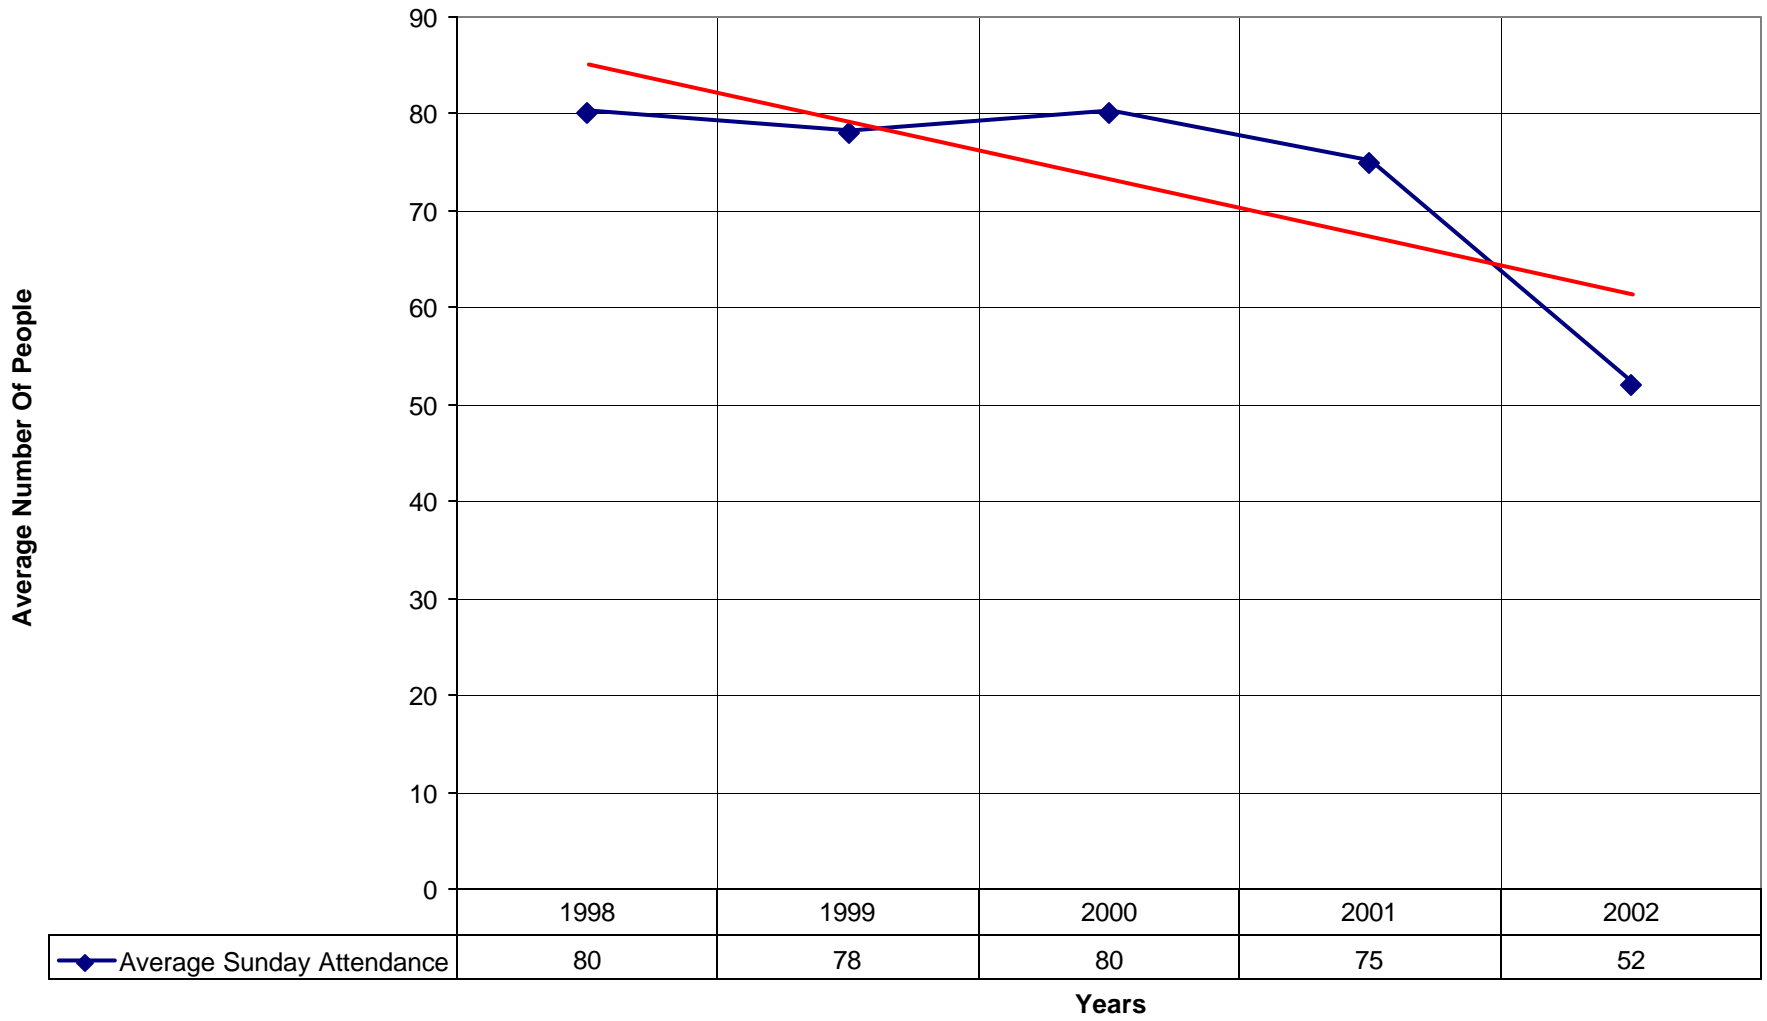

4036 St. Paul's et Les Martyrs d'Haiti ND

◆ Average Sunday Attendance — Linear (Average Sunday Attendance)