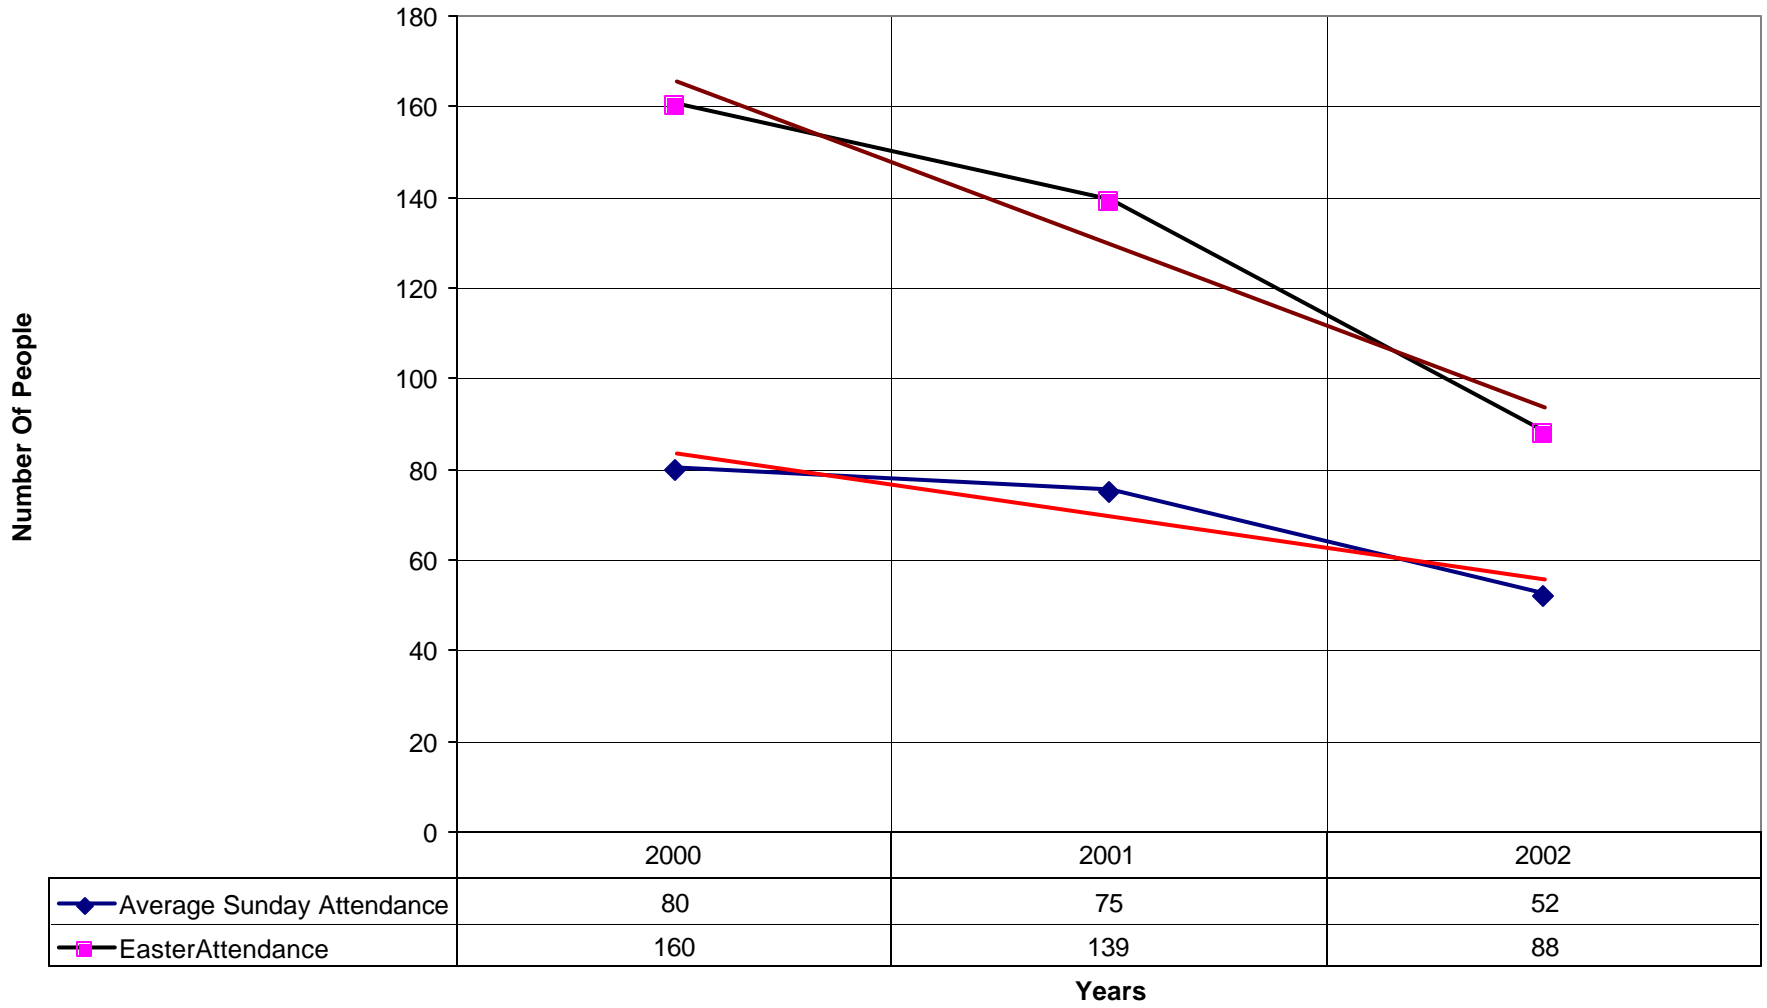

◆ Average Sunday Attendance — Linear (Average Sunday Attendance)

4036 St. Paul's et Les Martyrs d'Haiti ND

◆ Average Sunday Attendance
 ■ EasterAttendance
 — Linear (Average Sunday Attendance)
 — Linear (EasterAttendance)