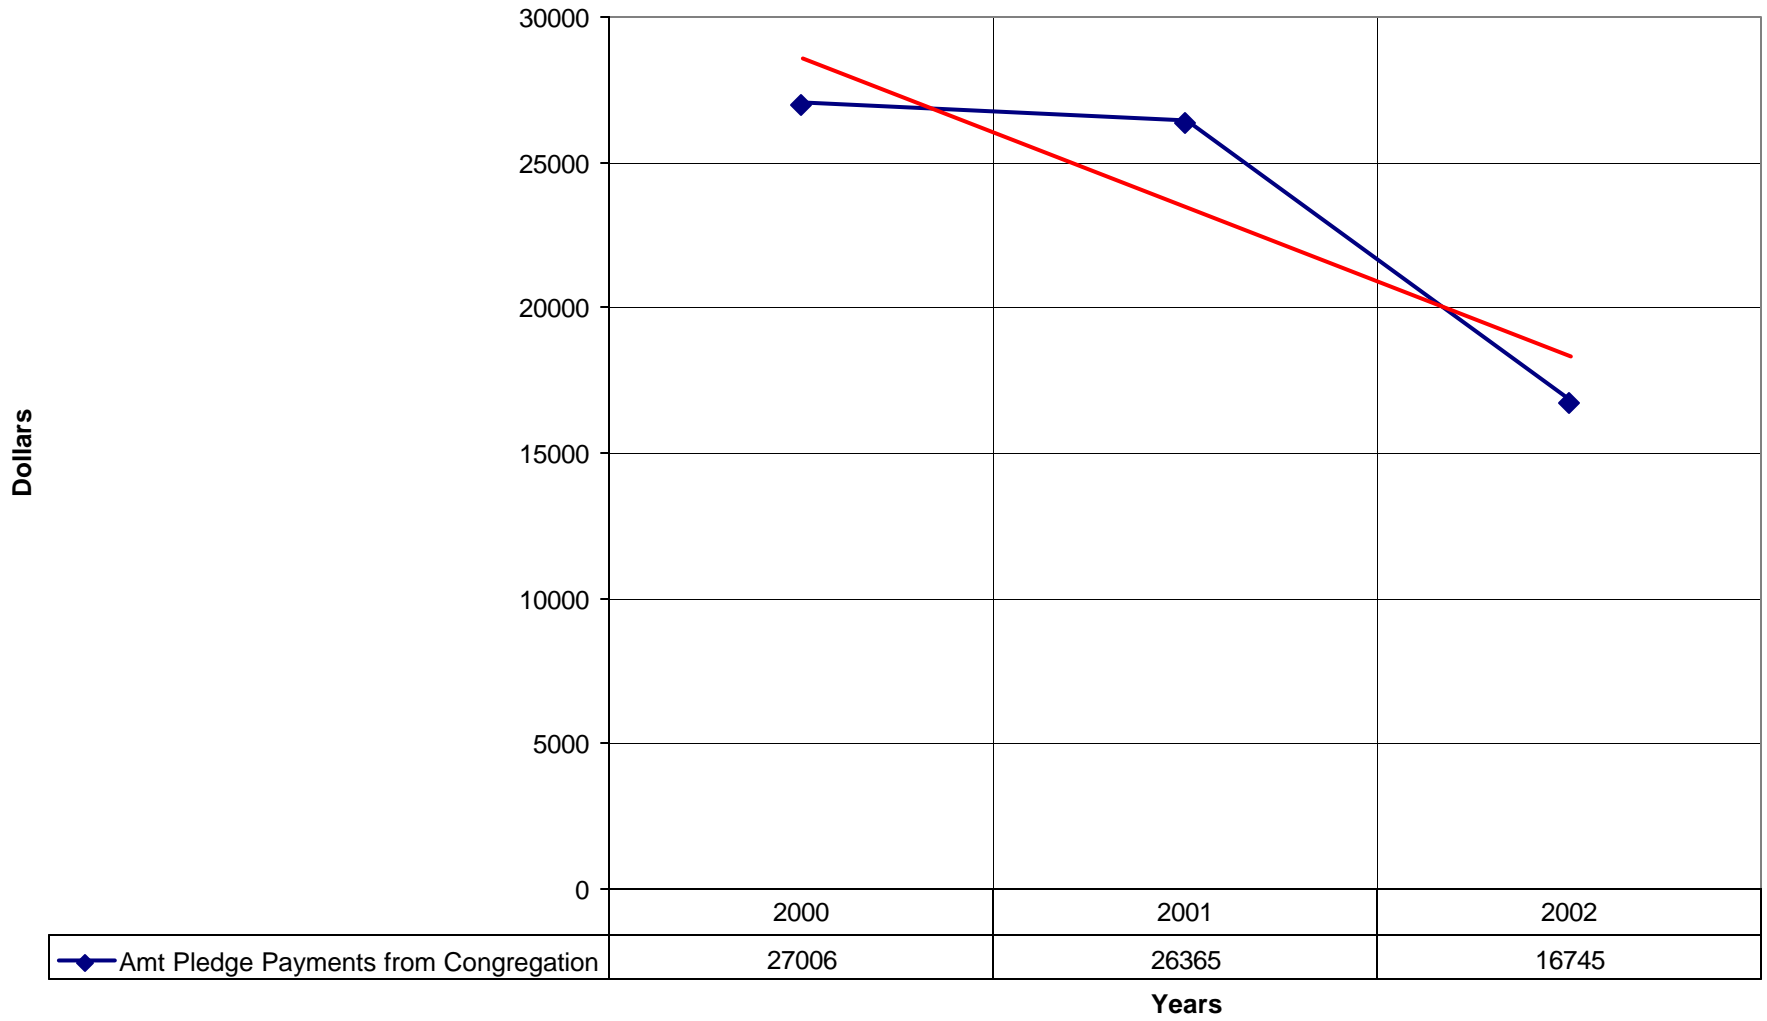

4036 St. Paul's et Les Martyrs d'Haiti ND

◆ EasterAttendance — Linear (EasterAttendance)

4036 St. Paul's et Les Martyrs d'Haiti ND

Number of Baptism Linear (Number of Baptism)

4036 St. Paul's et Les Martyrs d'Haiti ND

◆ Average Sunday Attendance — Linear (Average Sunday Attendance)