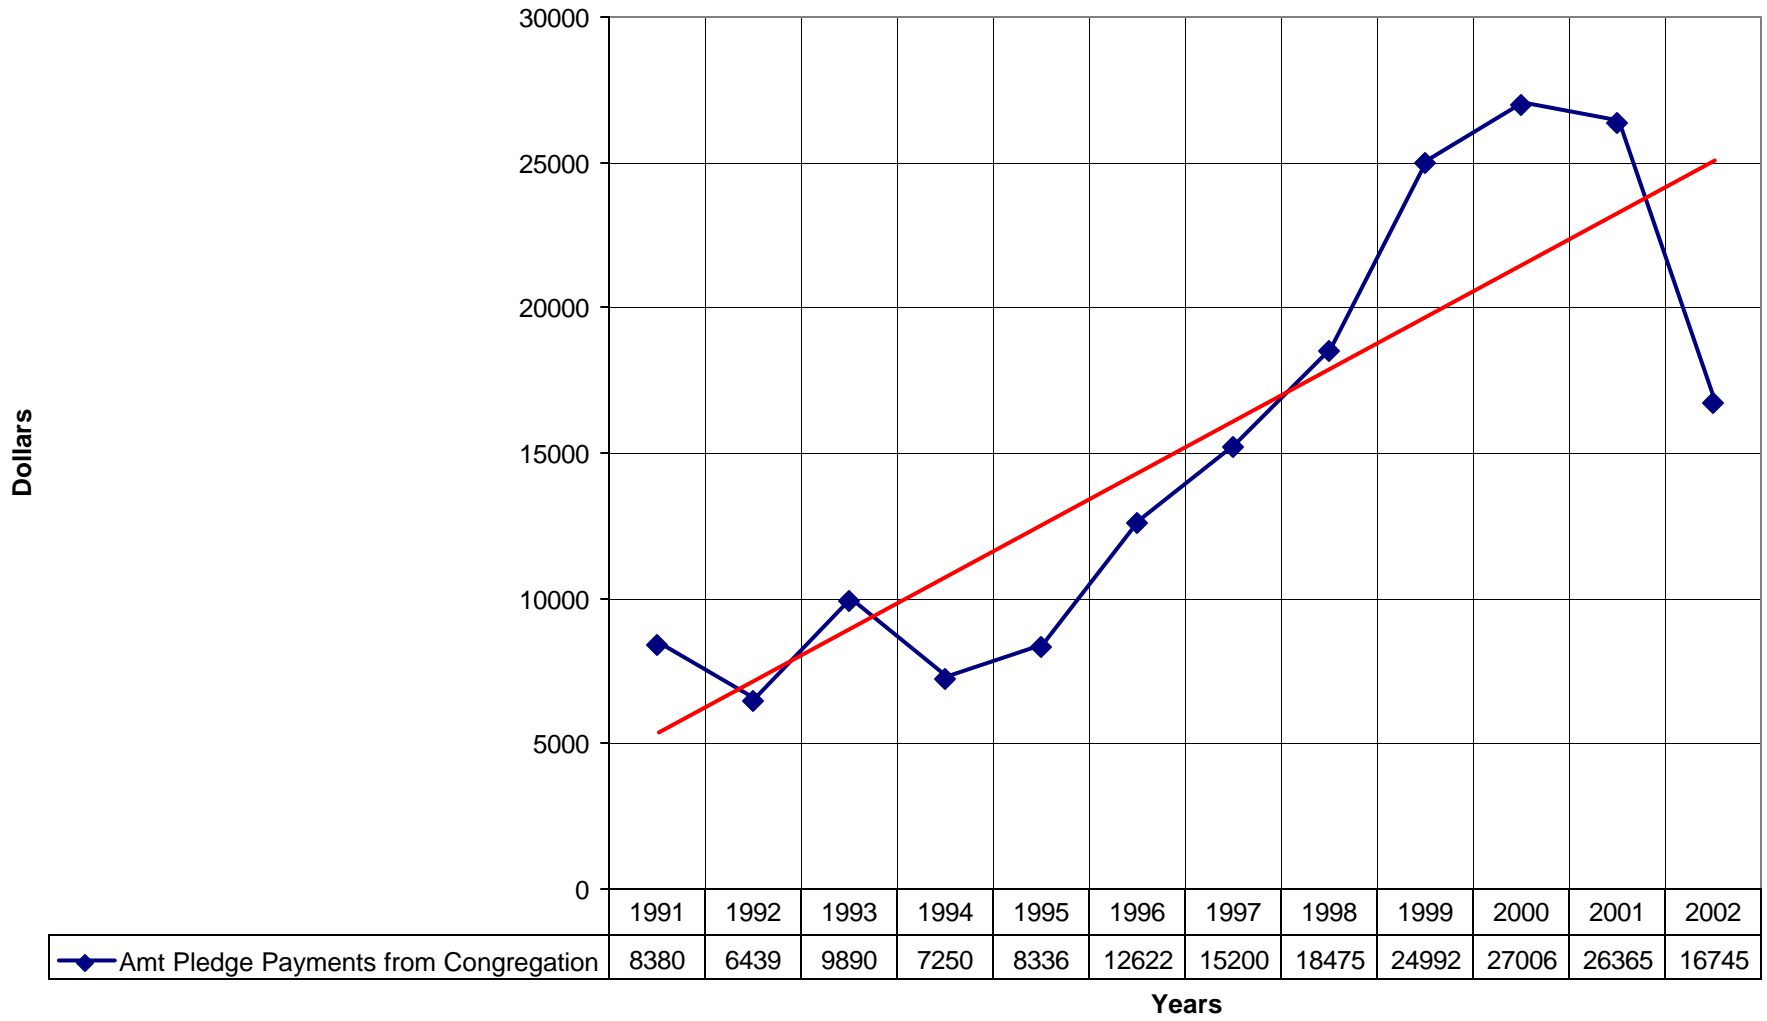

4036 St. Paul's et Les Martyrs d'Haiti ND

◆ Amt Pledge Payments from Congregation — Linear (Amt Pledge Payments from Congregation)