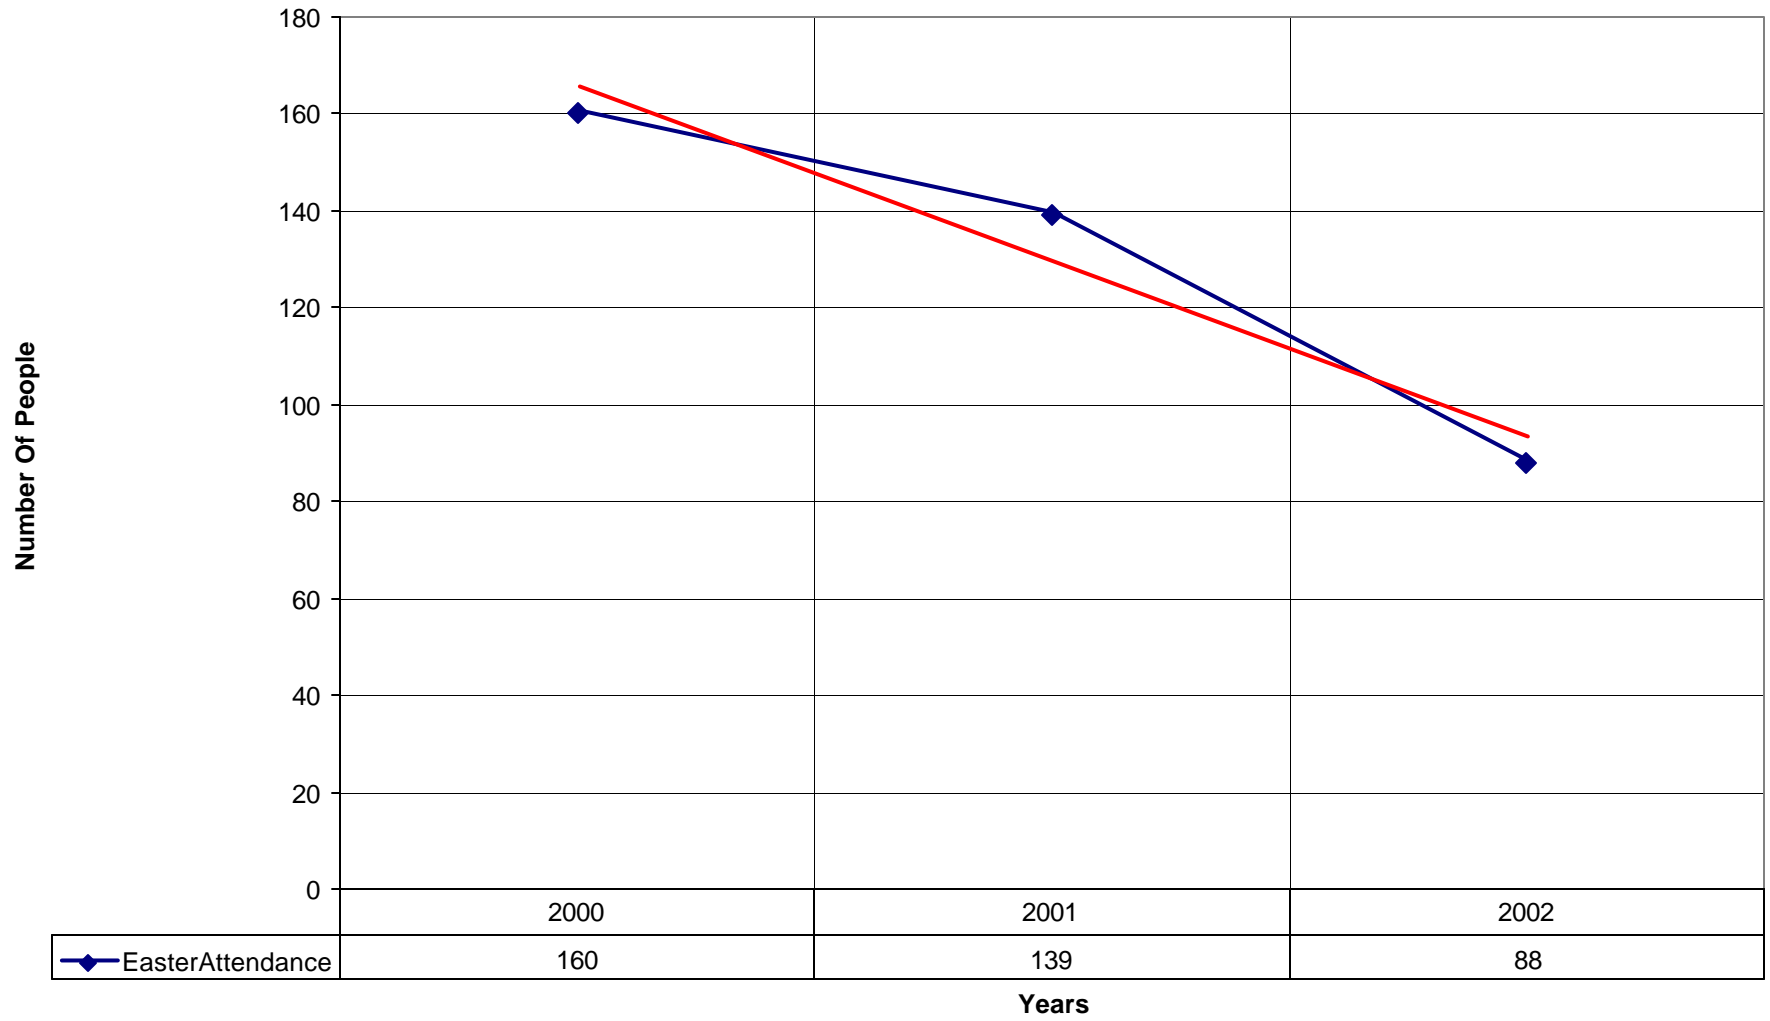

4036 St. Paul's et Les Martyrs d'Haiti ND

◆ EasterAttendance — Linear (EasterAttendance)