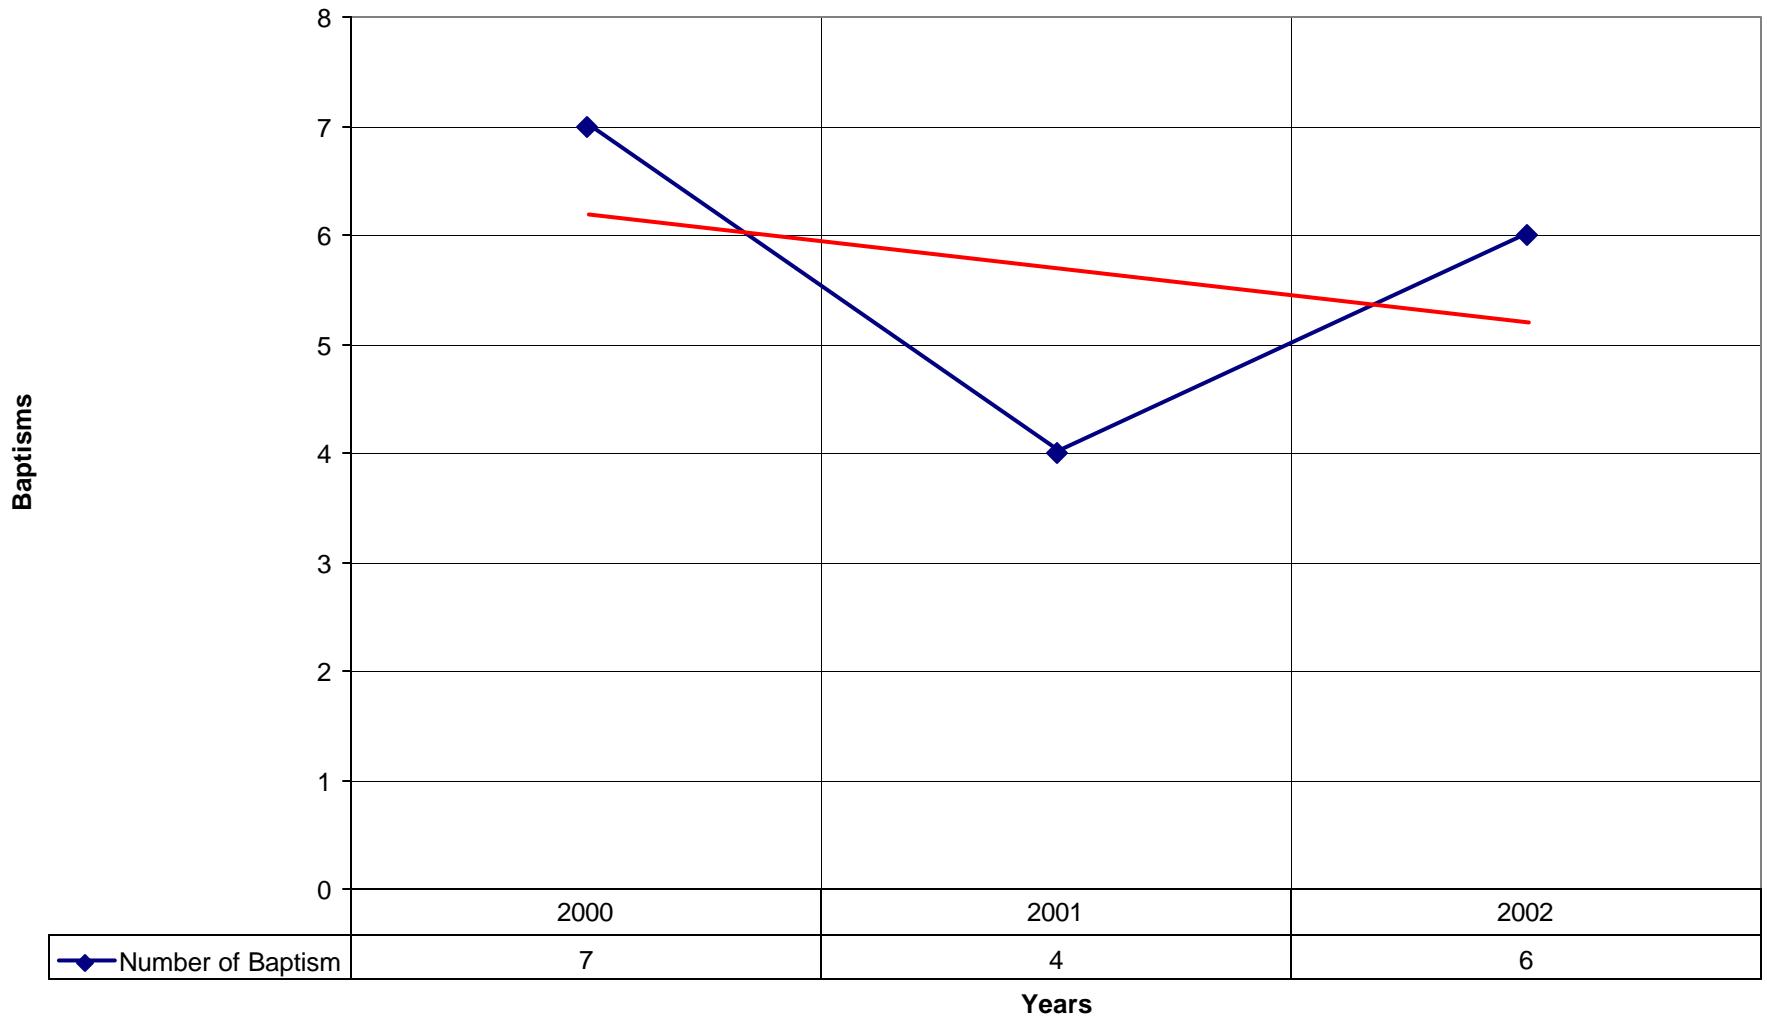

4036 St. Paul's et Les Martyrs d'Haiti ND

Number of Baptism Linear (Number of Baptism)