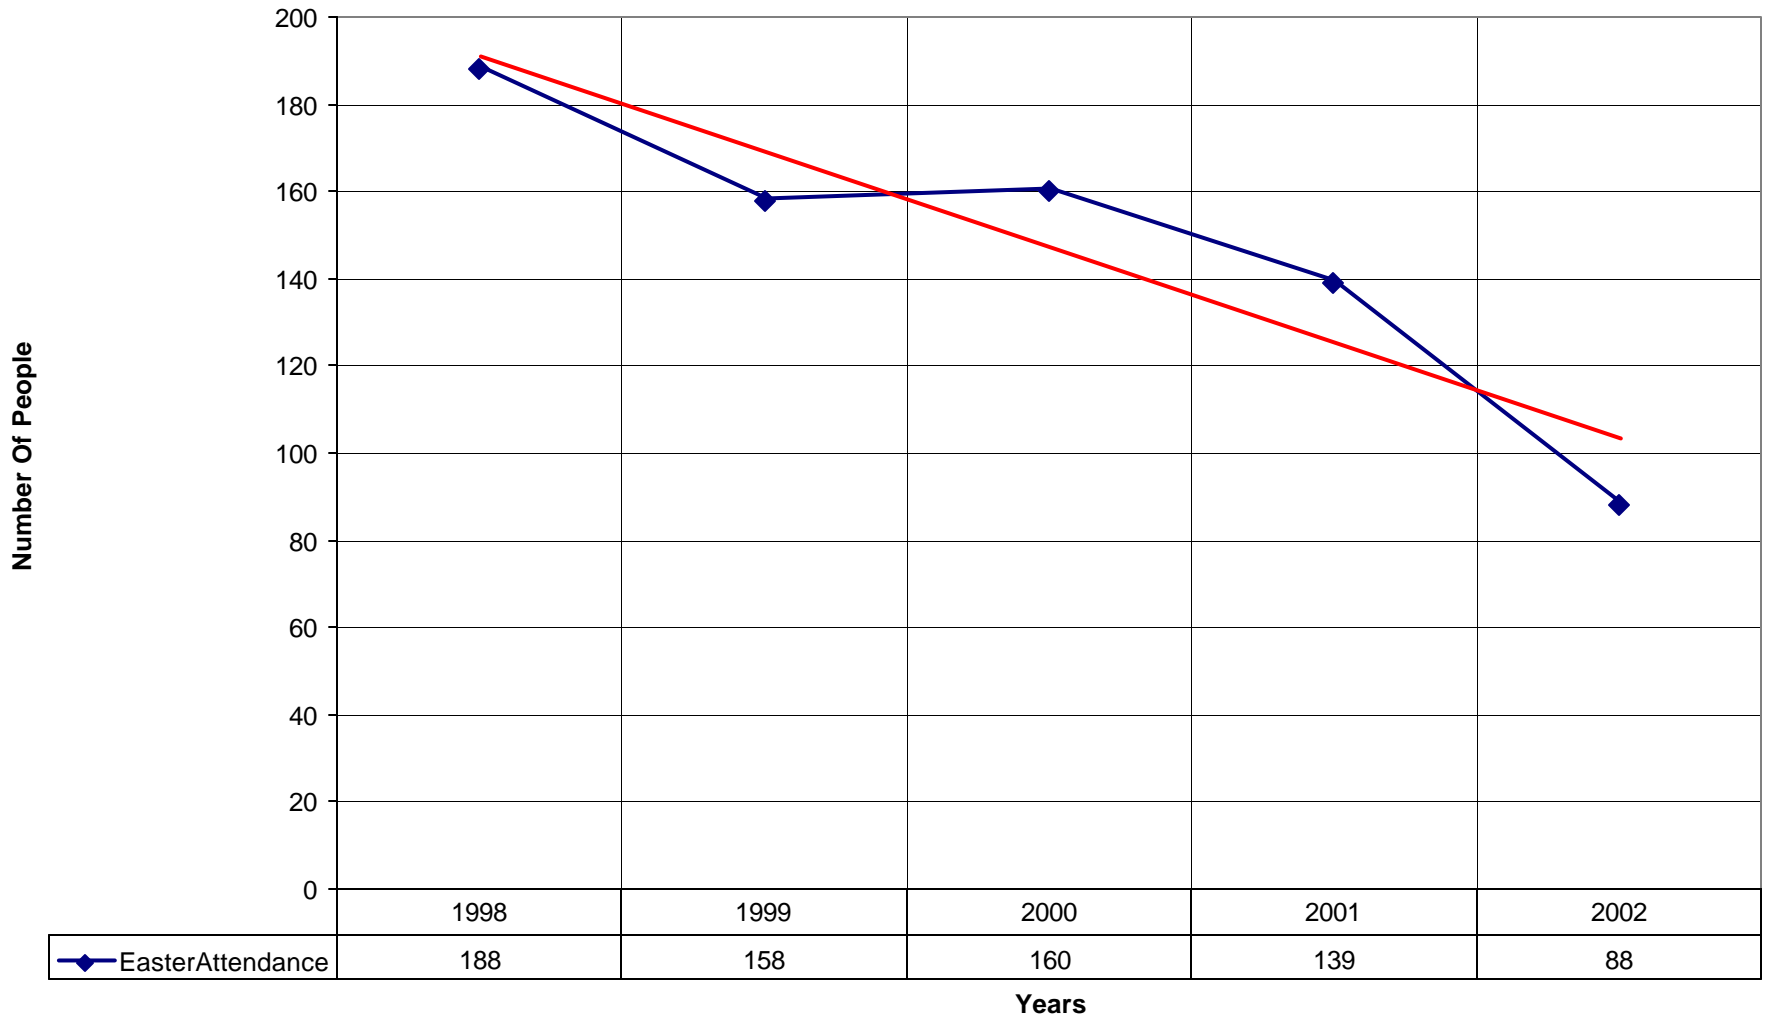

4036 St. Paul's et Les Martyrs d'Haiti ND

◆ EasterAttendance — Linear (EasterAttendance)