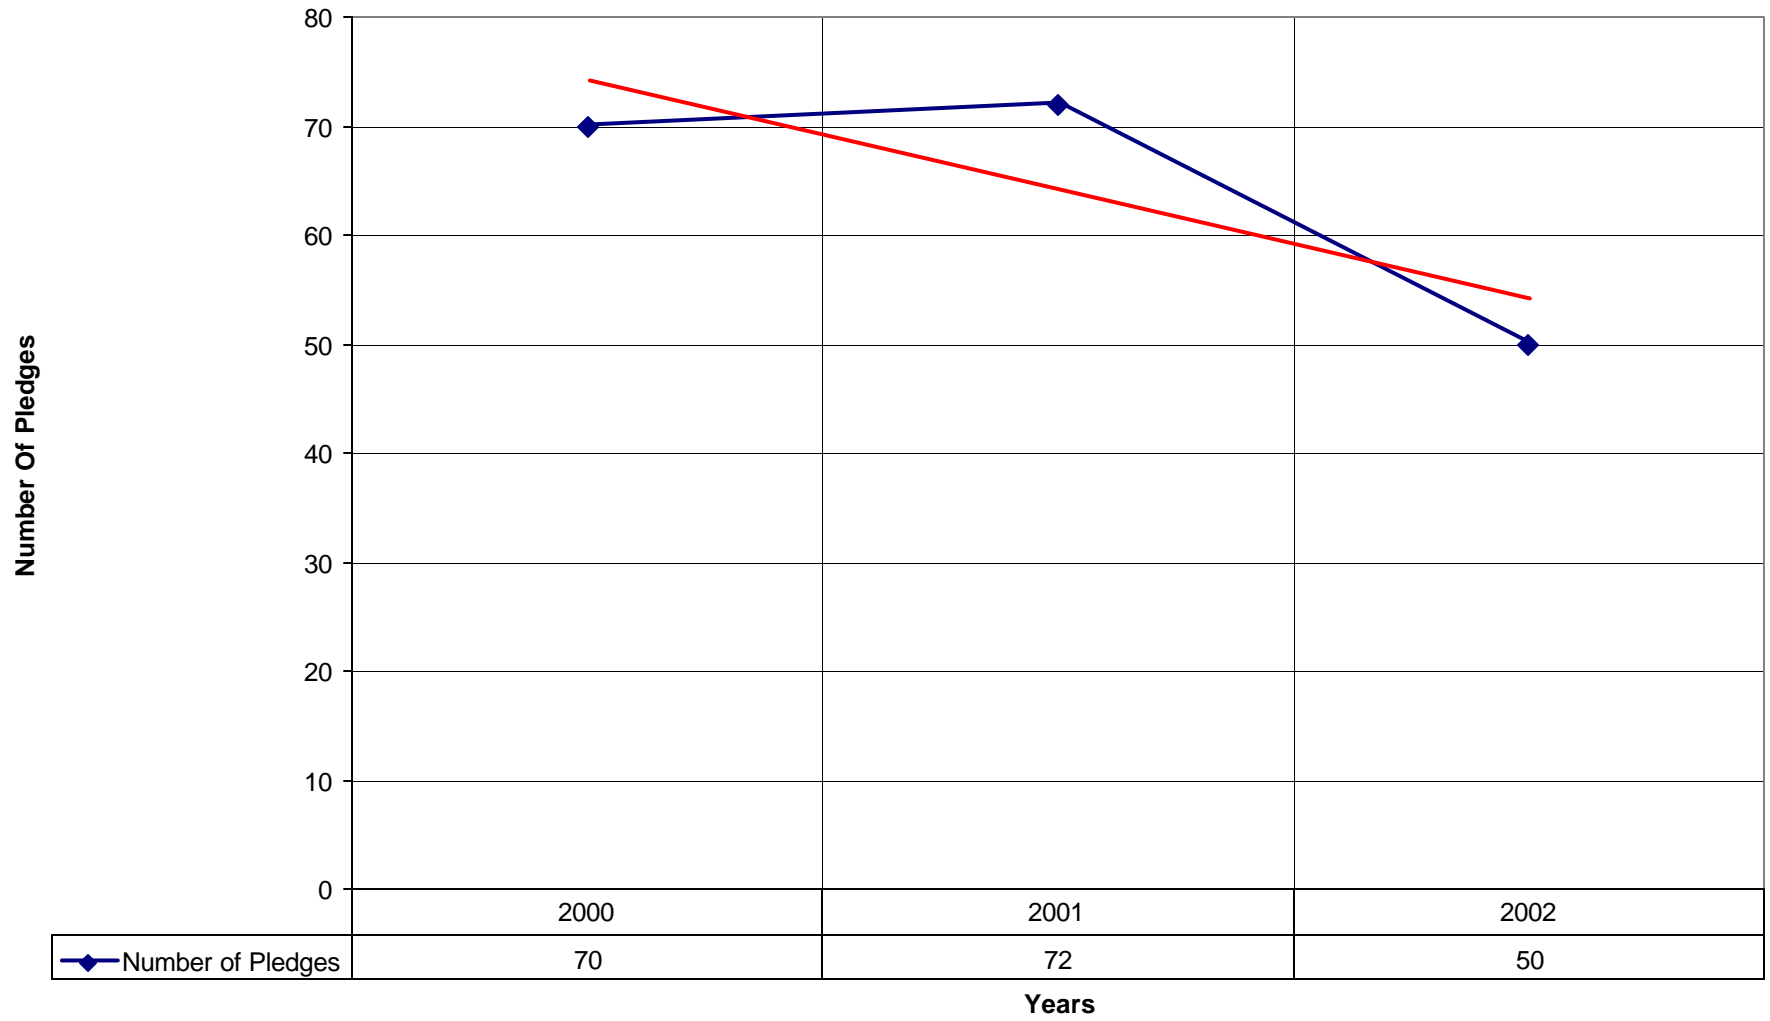

4036 St. Paul's et Les Martyrs d'Haiti ND

◆ Number of Pledges

◆ Number of Pledges — Linear (Number of Pledges)