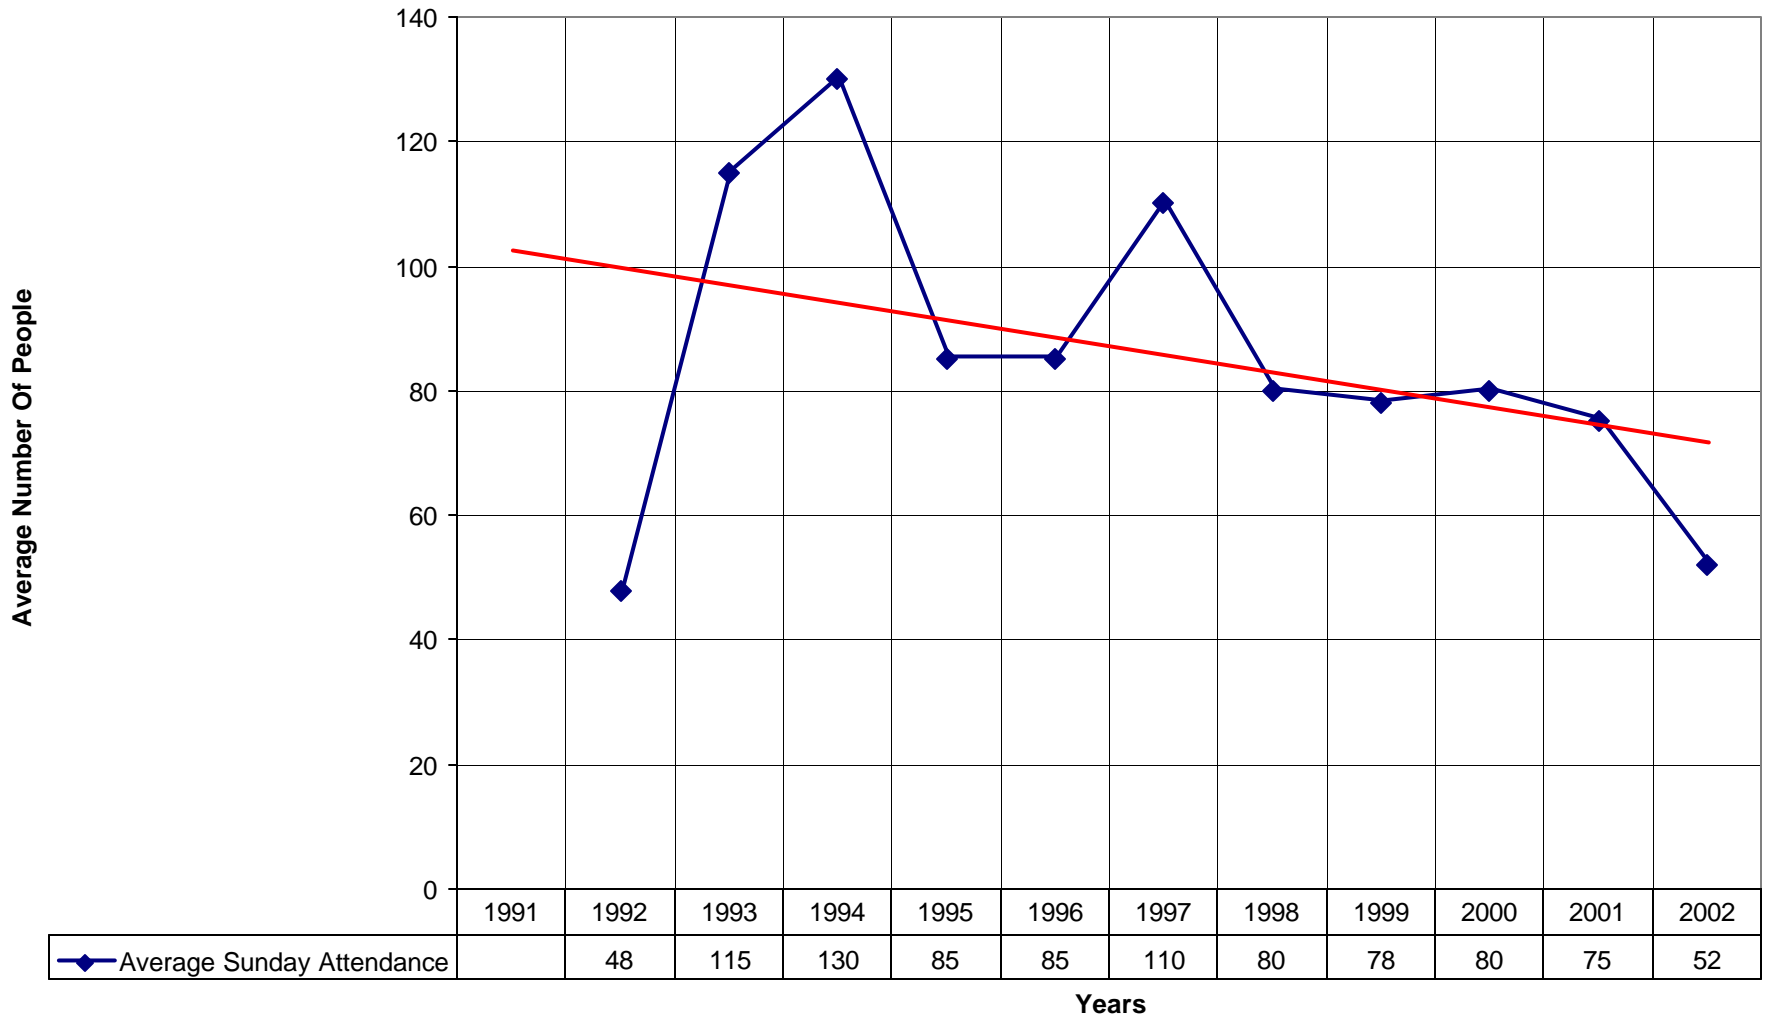

4036 St. Paul's et Les Martyrs d'Haiti ND

◆ Average Sunday Attendance — Linear (Average Sunday Attendance)