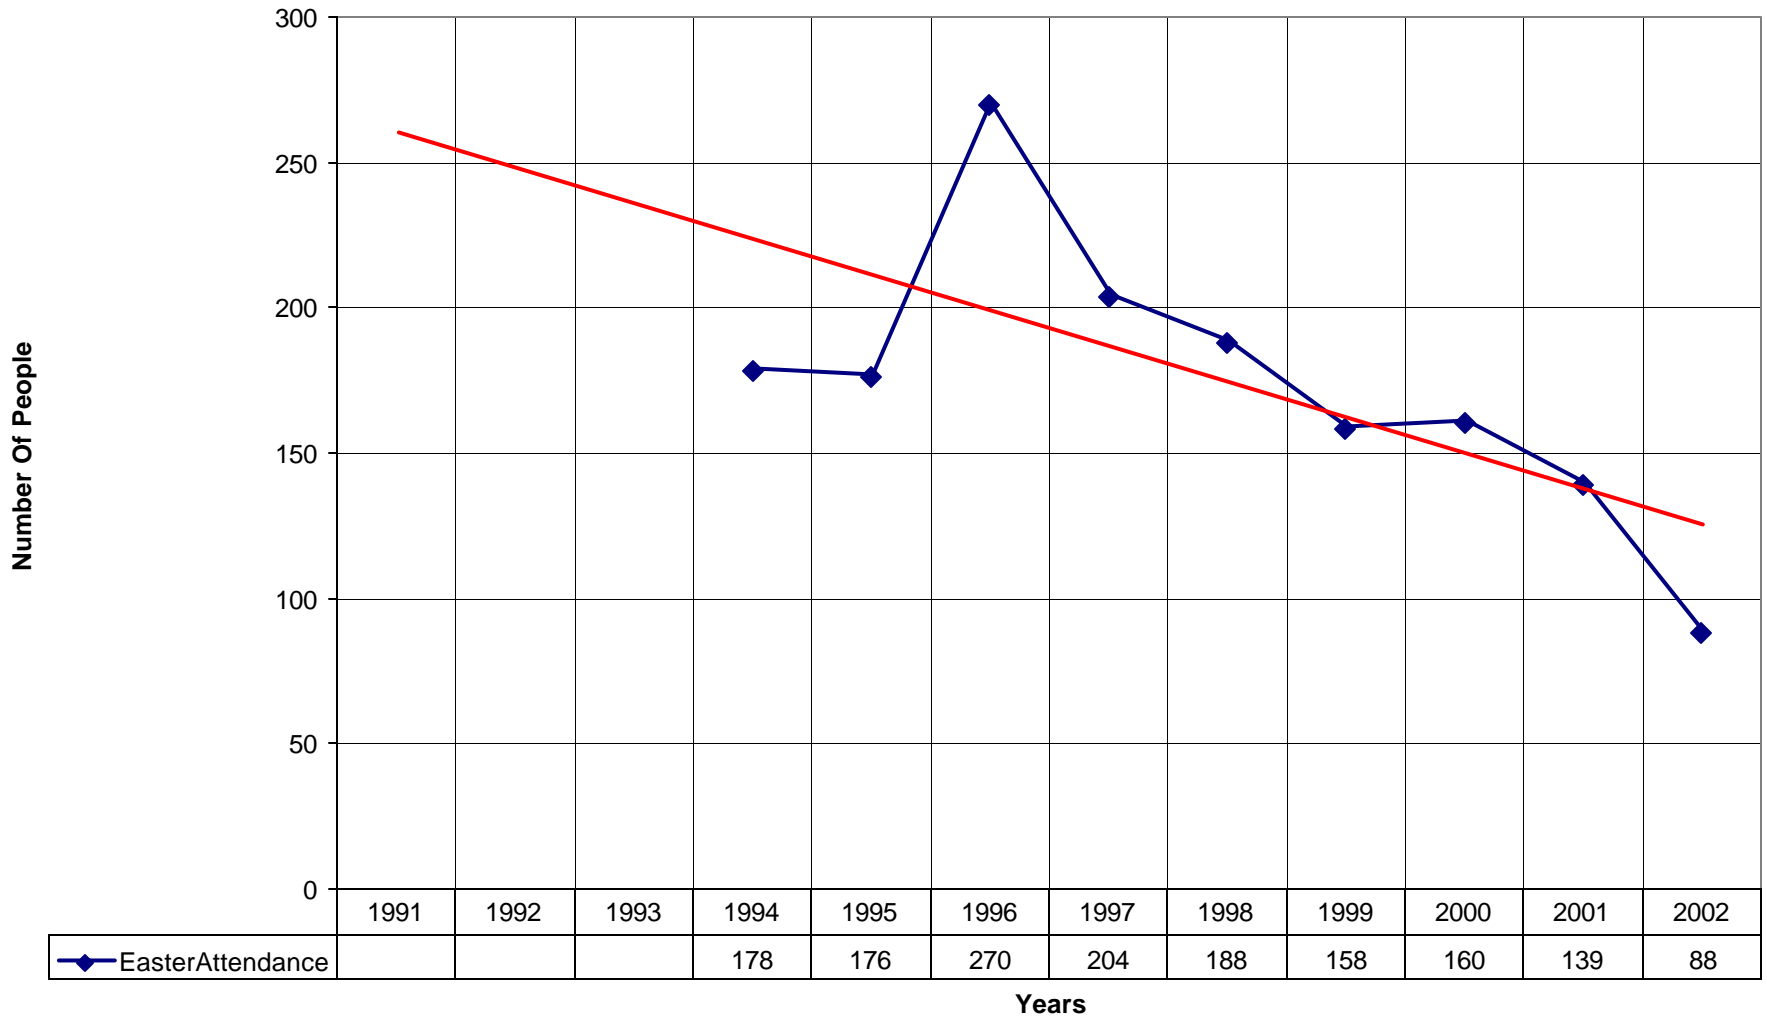

4036 St. Paul's et Les Martyrs d'Haiti ND

◆ Average Sunday Attendance
 ■ EasterAttendance
 — Linear (Average Sunday Attendance)
 — Linear (EasterAttendance)

4036 St. Paul's et Les Martyrs d'Haiti ND

◆ EasterAttendance — Linear (EasterAttendance)

◆ Average Sunday Attendance — Linear (Average Sunday Attendance)