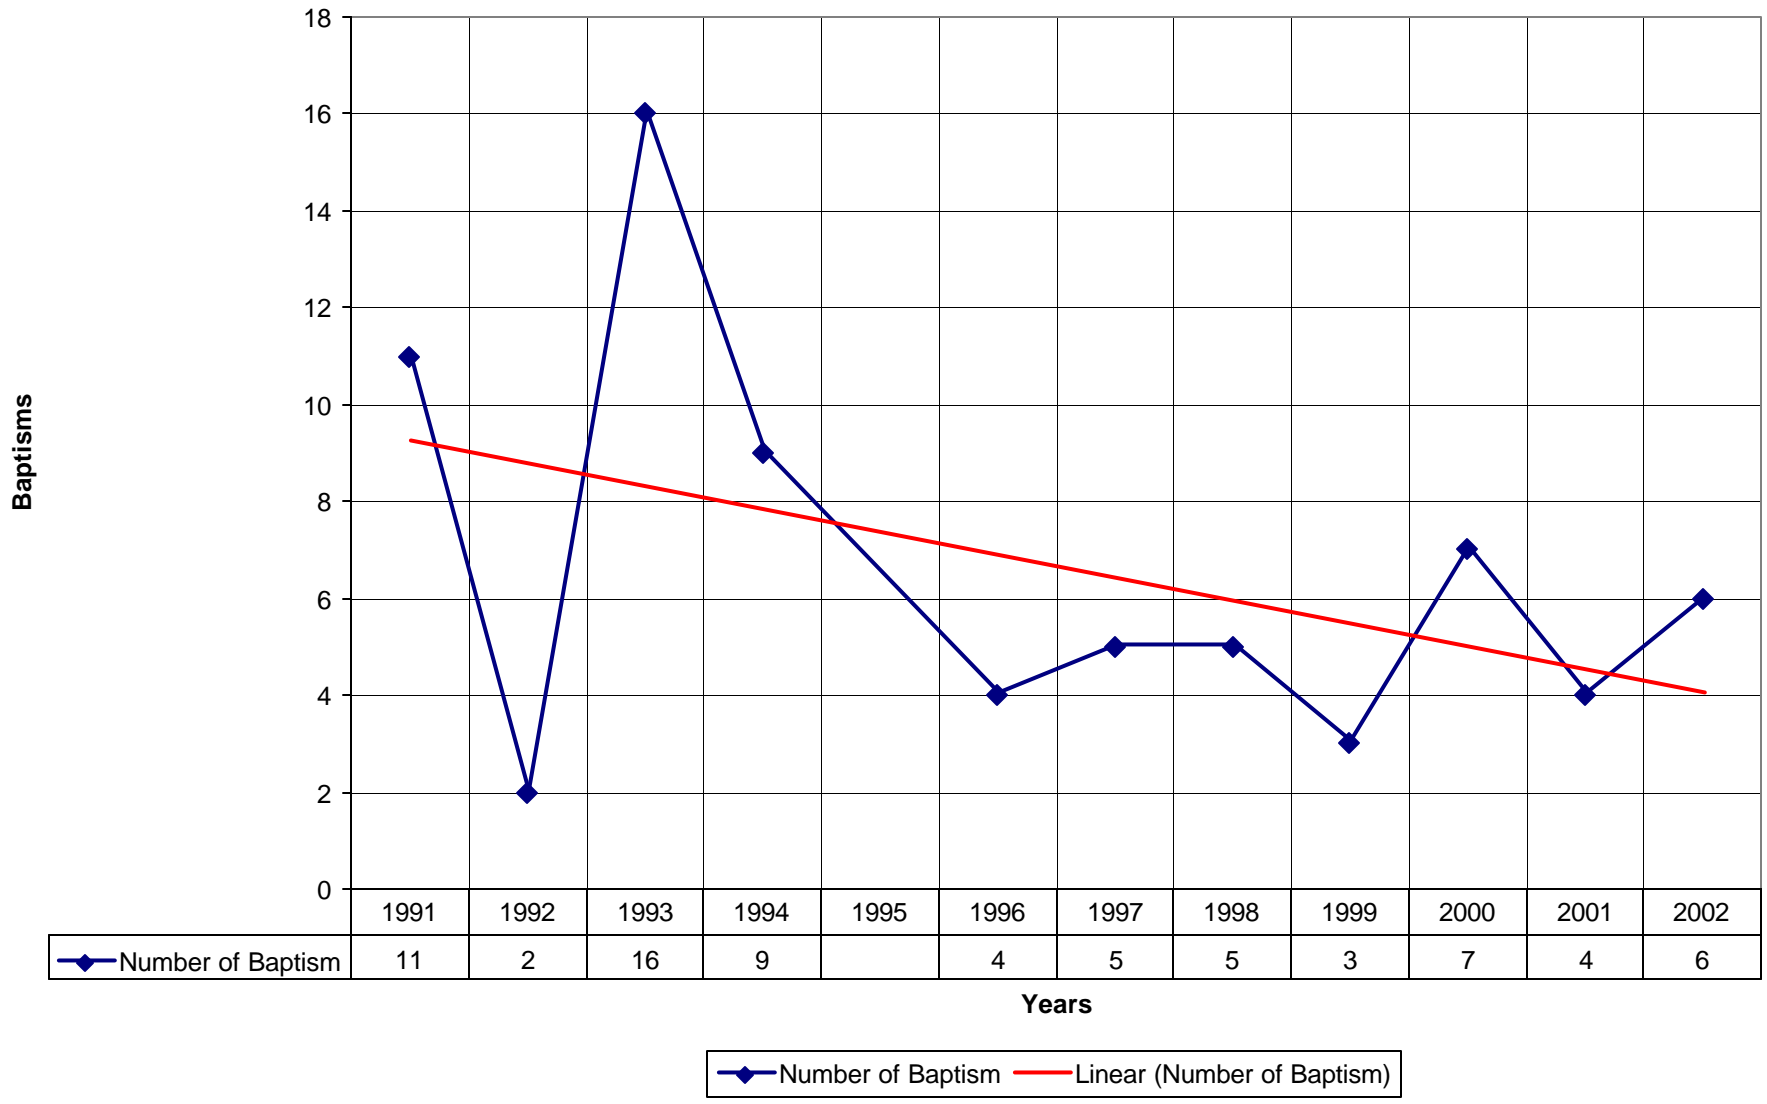

4036 St. Paul's et Les Martyrs d'Haiti ND