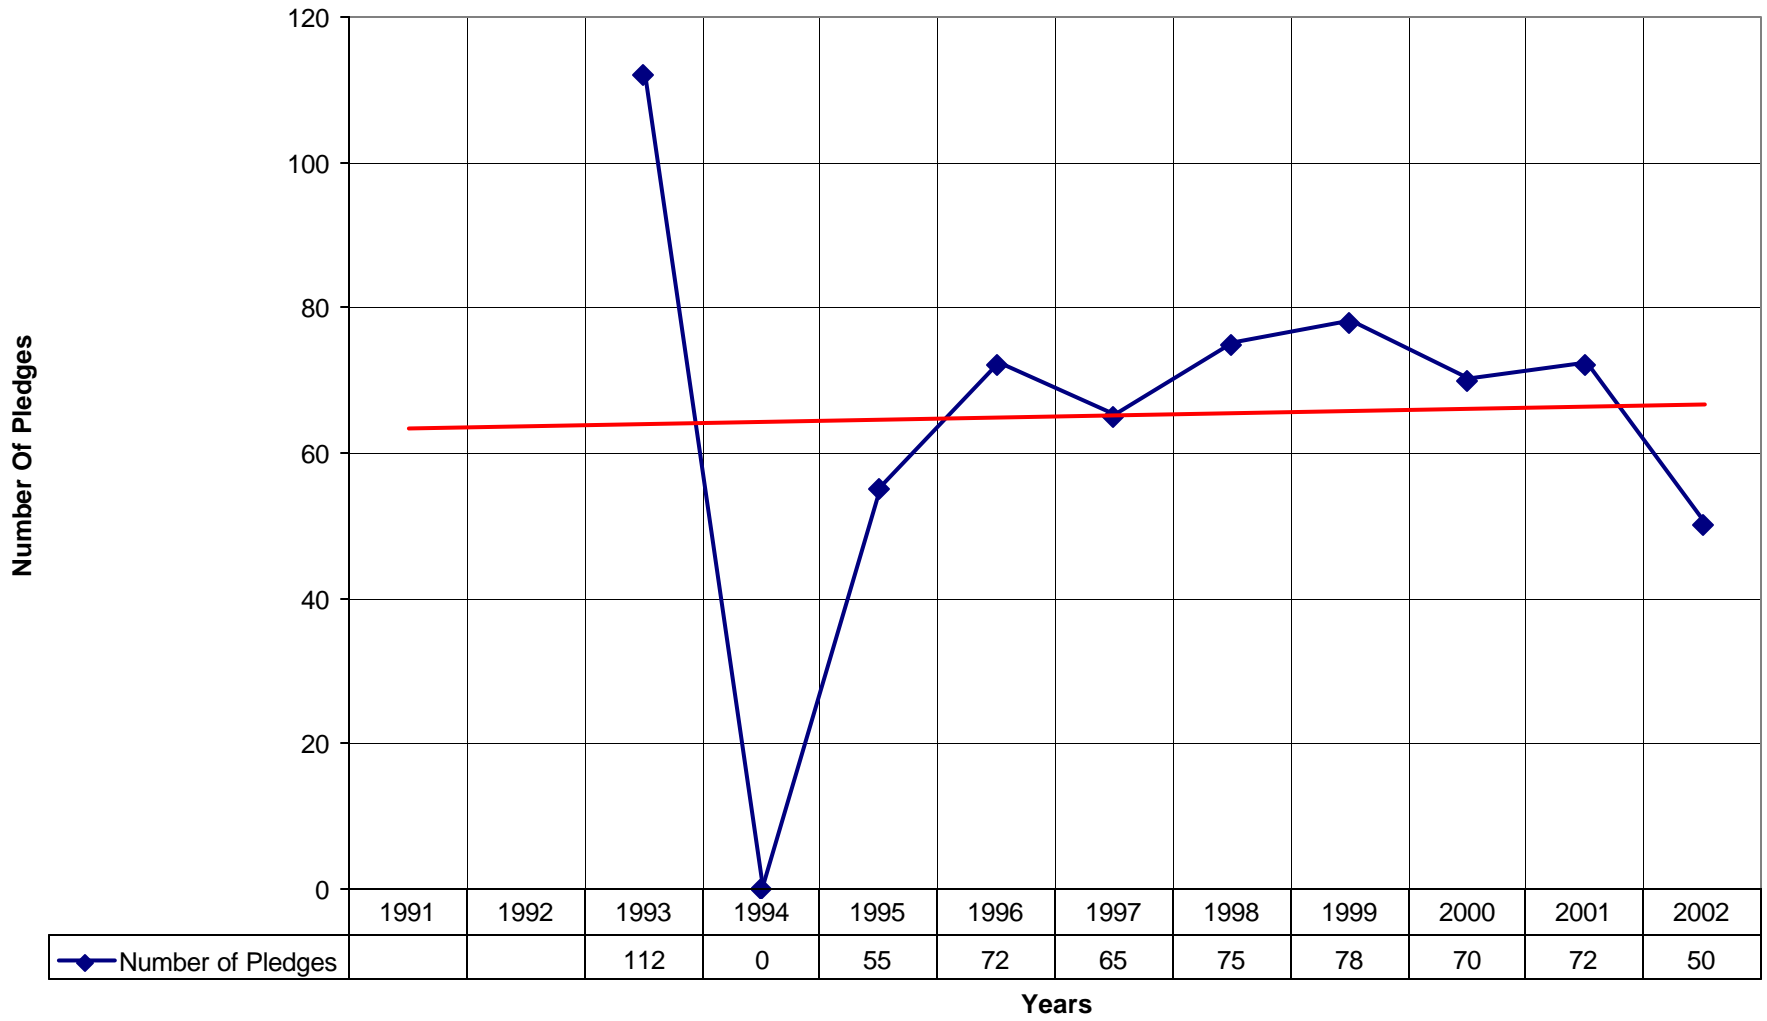

4036 St. Paul's et Les Martyrs d'Haiti ND

◆ Number of Pledges — Linear (Number of Pledges)