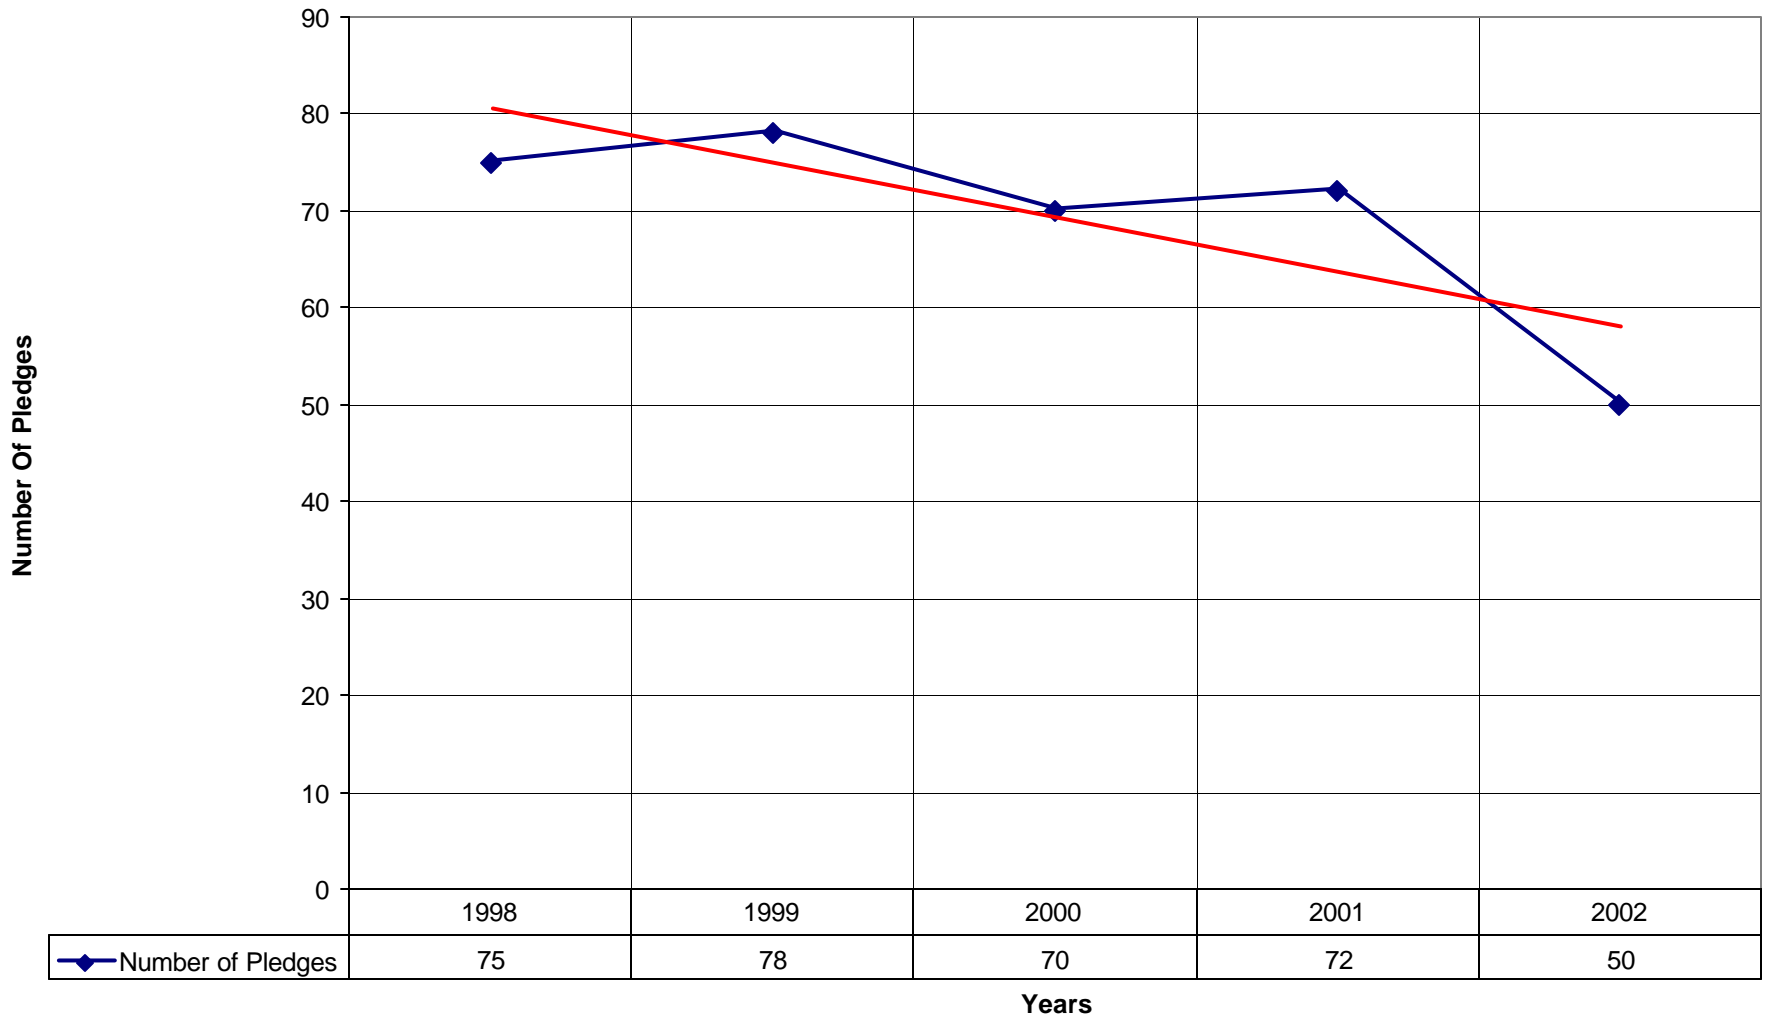

4036 St. Paul's et Les Martyrs d'Haiti ND

Number of Pledges Linear (Number of Pledges)