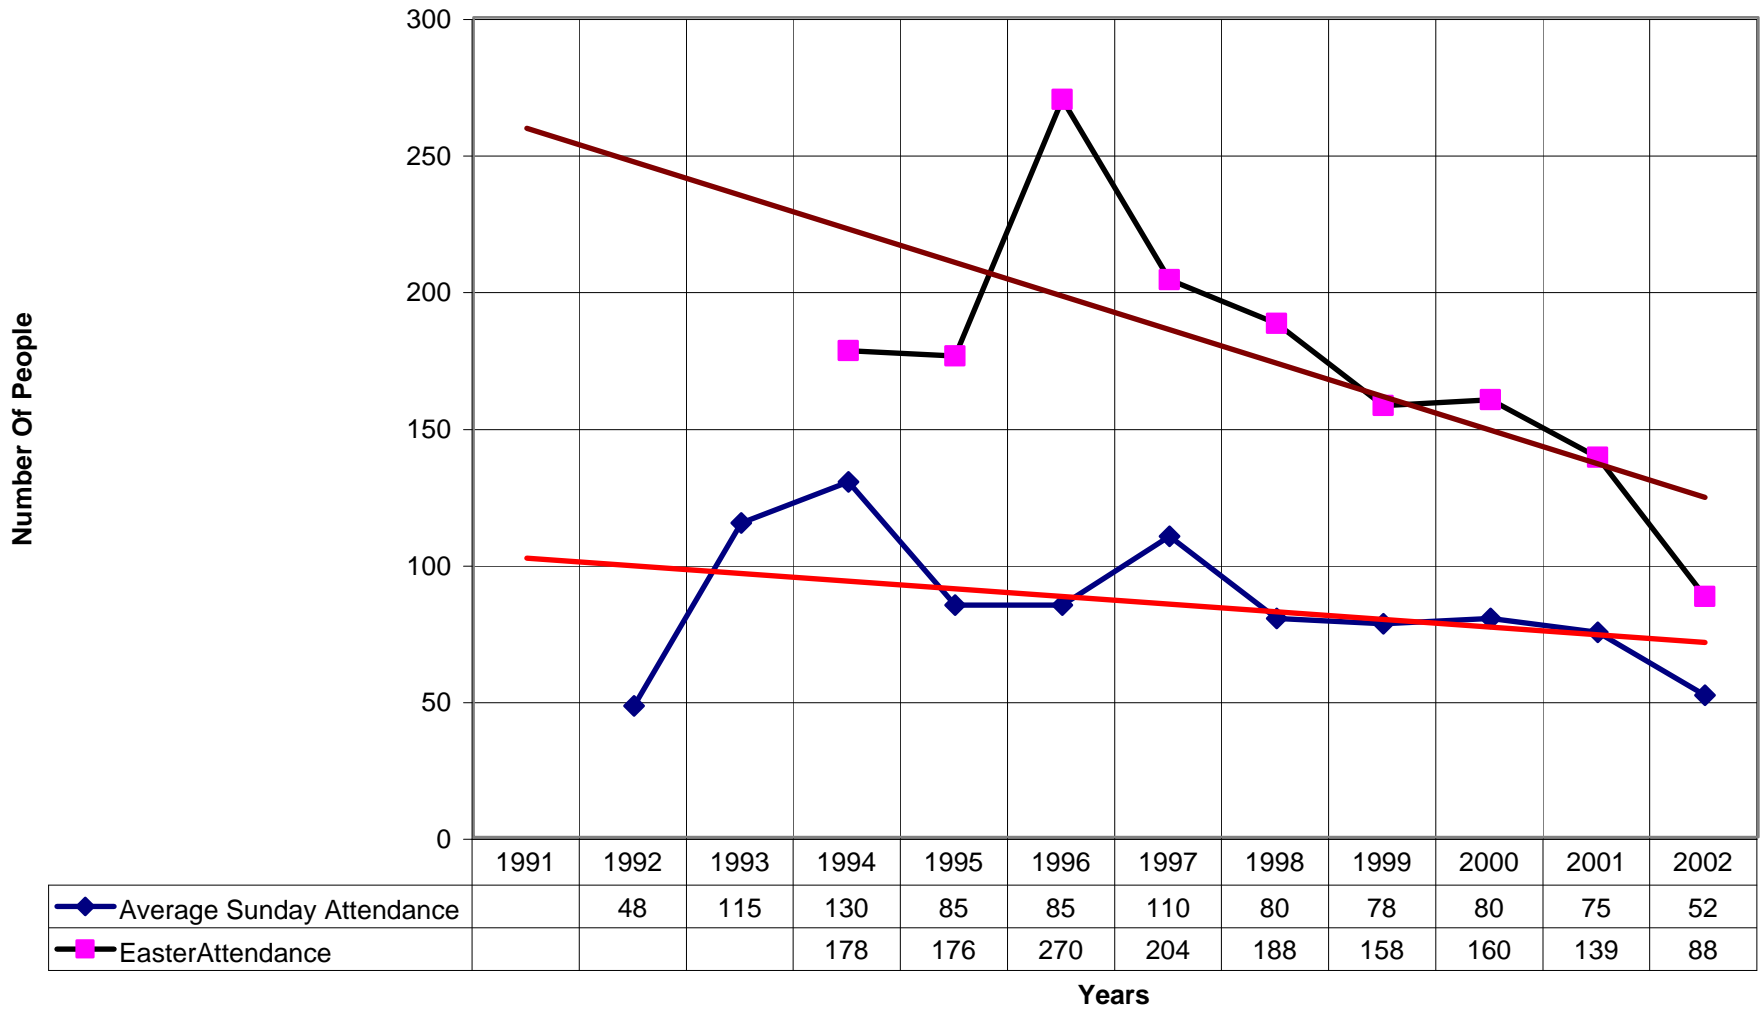

4036 St. Paul's et Les Martyrs d'Haiti ND

◆ Average Sunday Attendance
 ■ EasterAttendance
 — Linear (Average Sunday Attendance)
 — Linear (EasterAttendance)

4036 St. Paul's et Les Martyrs d'Haiti ND

◆ EasterAttendance — Linear (EasterAttendance)

◆ Average Sunday Attendance — Linear (Average Sunday Attendance)