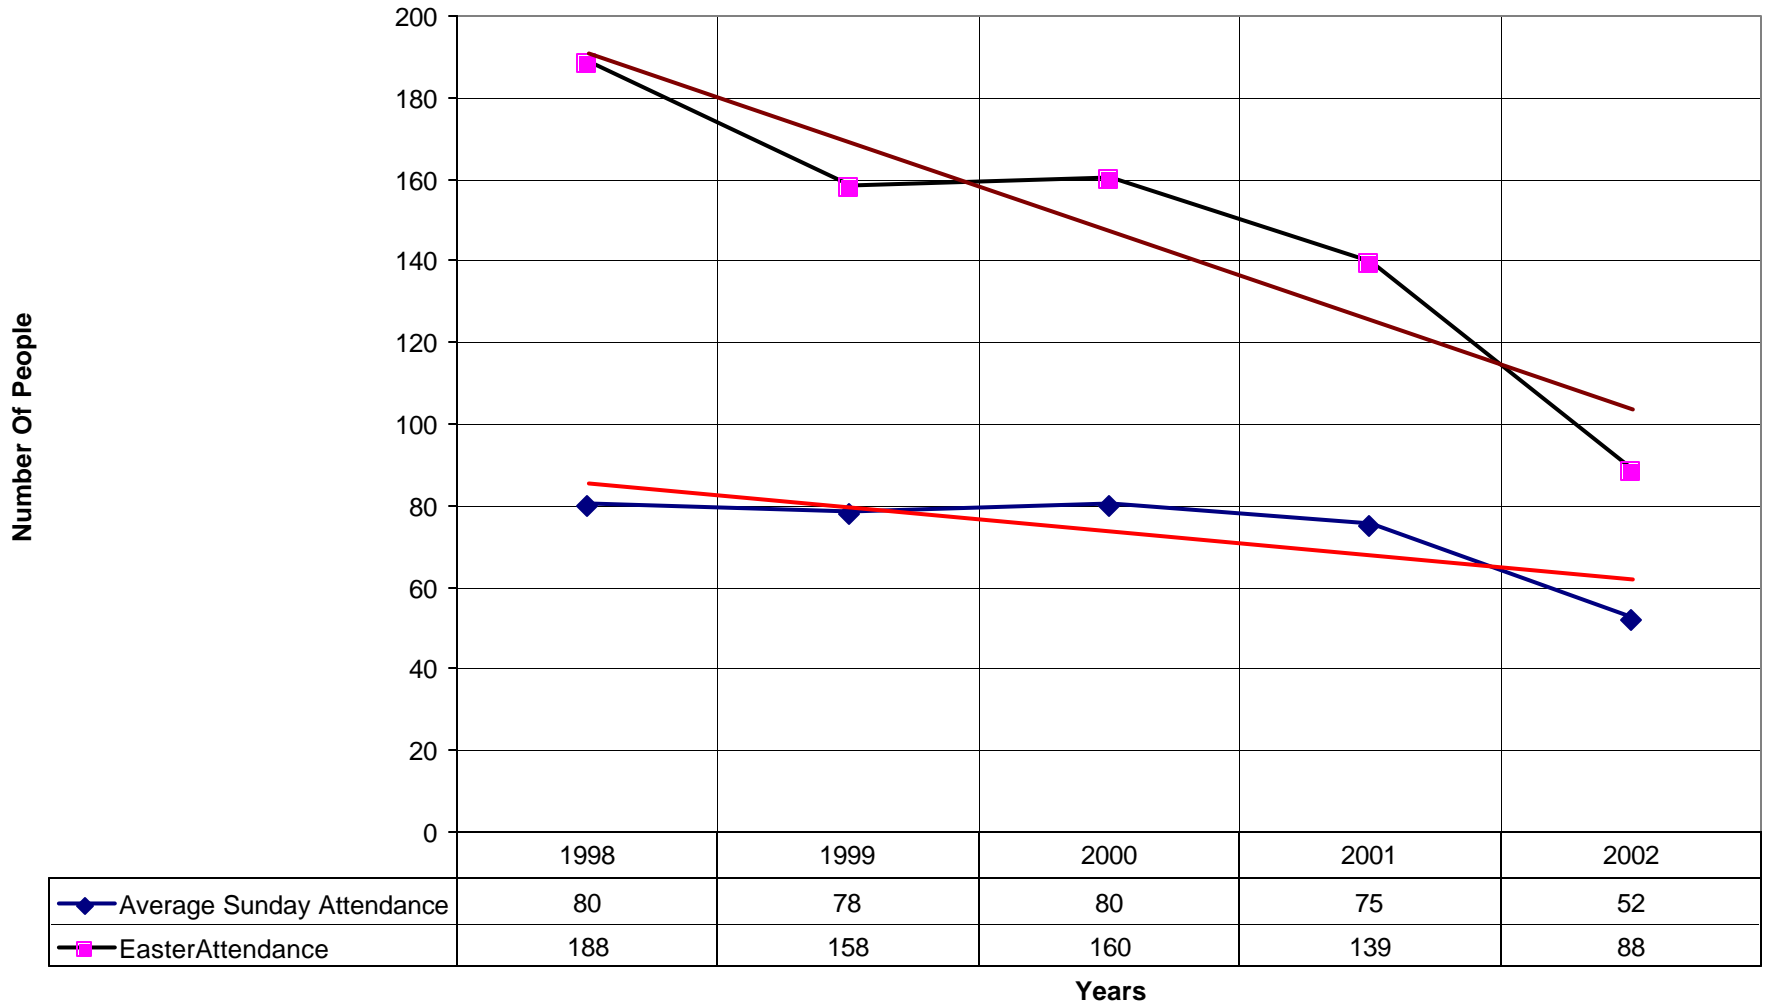

4036 St. Paul's et Les Martyrs d'Haiti ND

◆ Average Sunday Attendance   ■ EasterAttendance   — Linear (Average Sunday Attendance)   — Linear (EasterAttendance)