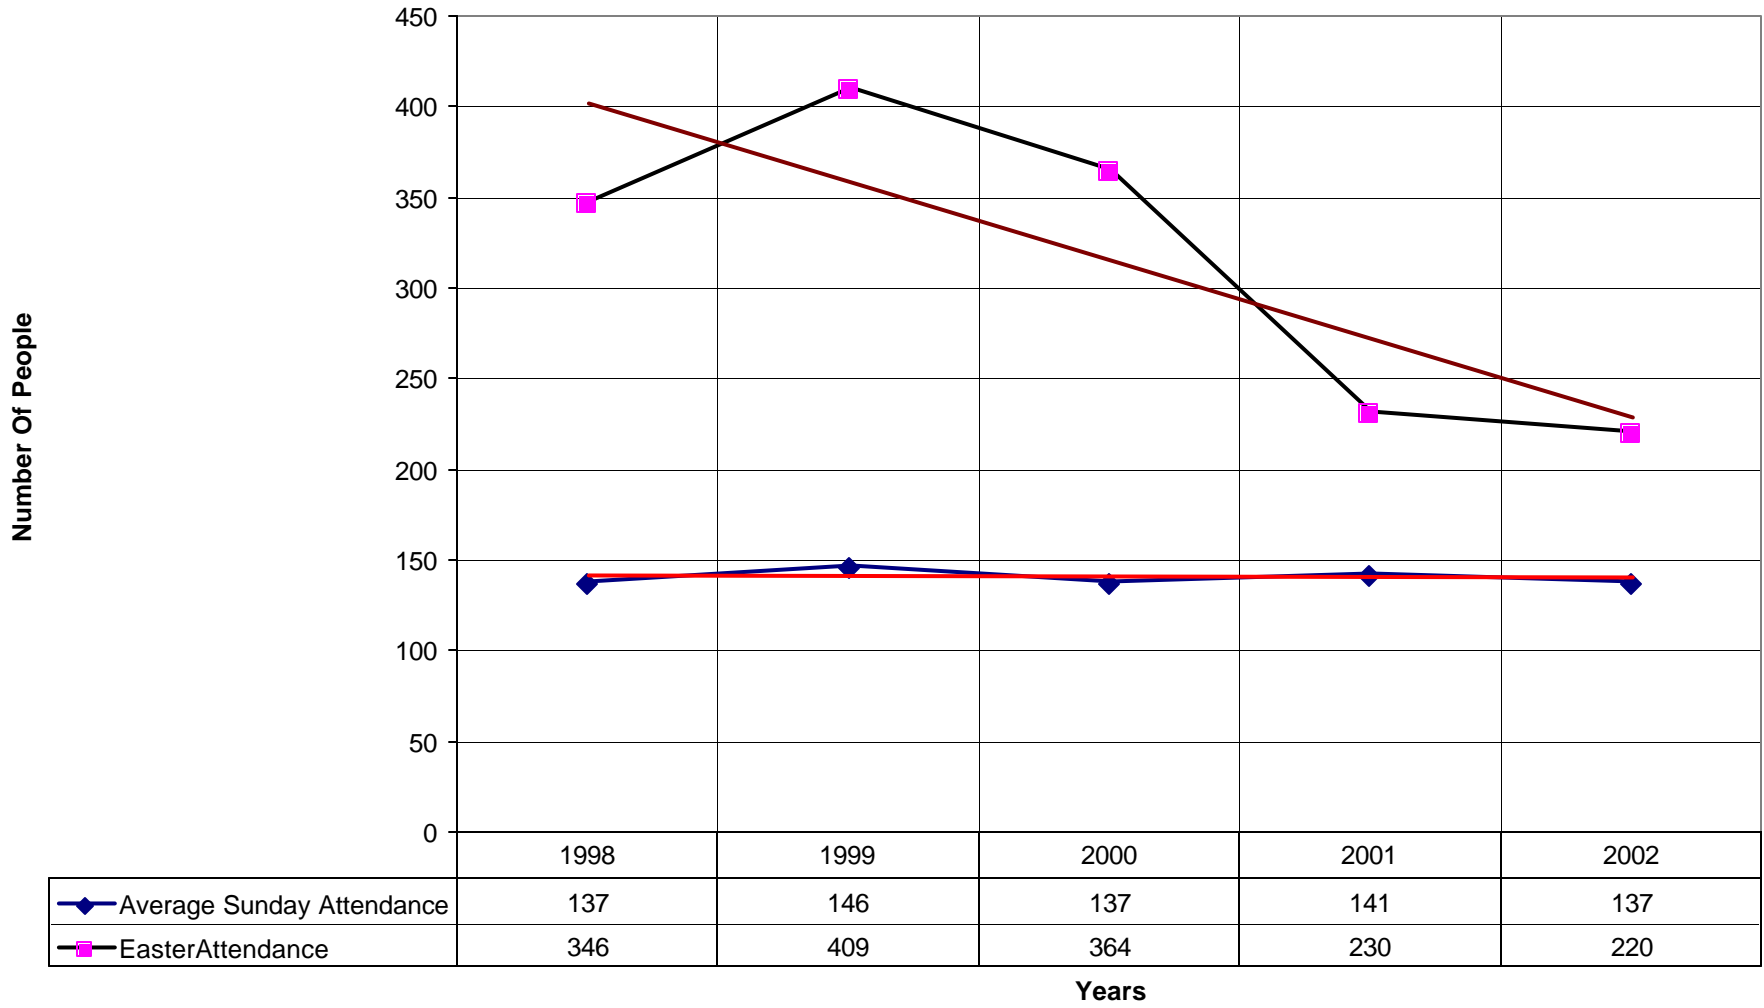

### 4033 St. Margaret's Episcopal Church ND

◆ Average Sunday Attendance 
 ■ EasterAttendance 
 — Linear (Average Sunday Attendance) 
 — Linear (EasterAttendance)

4033 St. Margaret's Episcopal Church ND

◆ EasterAttendance — Linear (EasterAttendance)

4033 St. Margaret's Episcopal Church ND

◆ Number of Pledges — Linear (Number of Pledges)

4033 St. Margaret's Episcopal Church ND

◆ Average Sunday Attendance — Linear (Average Sunday Attendance)