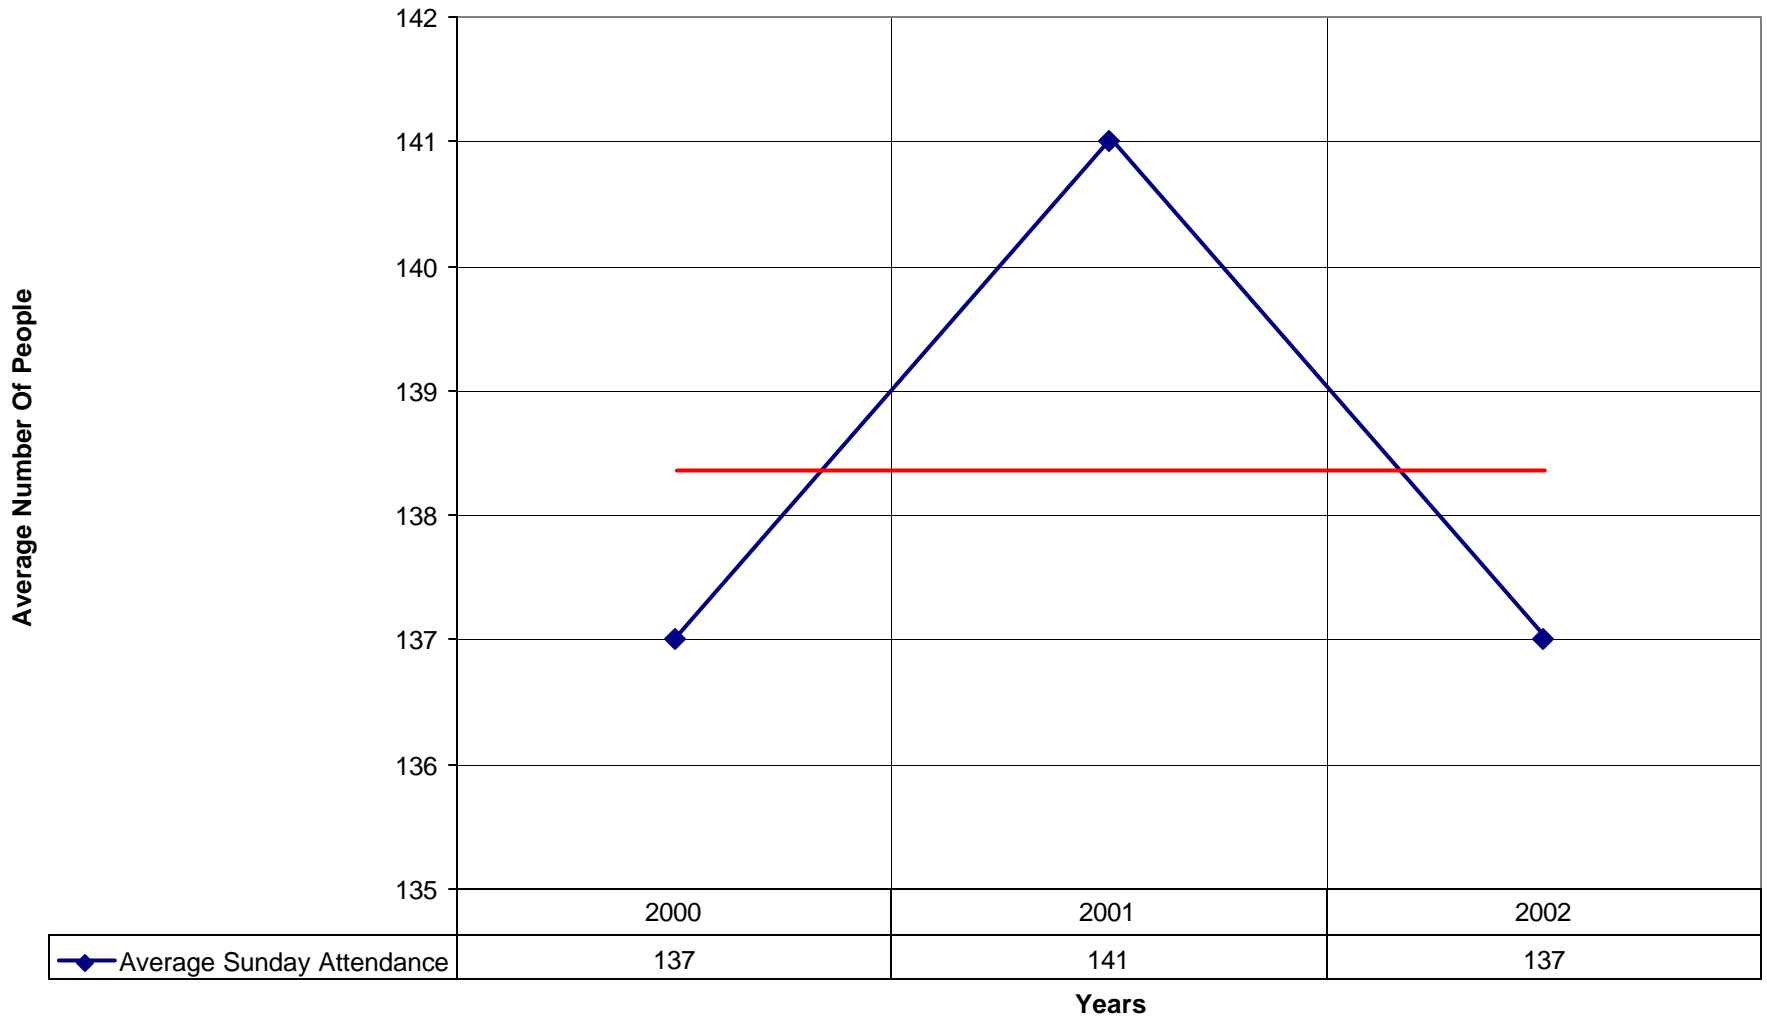

### 4033 St. Margaret's Episcopal Church ND

◆ Average Sunday Attendance 
 ■ EasterAttendance 
 — Linear (Average Sunday Attendance) 
 — Linear (EasterAttendance)

4033 St. Margaret's Episcopal Church ND

◆ EasterAttendance — Linear (EasterAttendance)

◆ Number of Pledges — Linear (Number of Pledges)

4033 St. Margaret's Episcopal Church ND

◆ Average Sunday Attendance — Linear (Average Sunday Attendance)