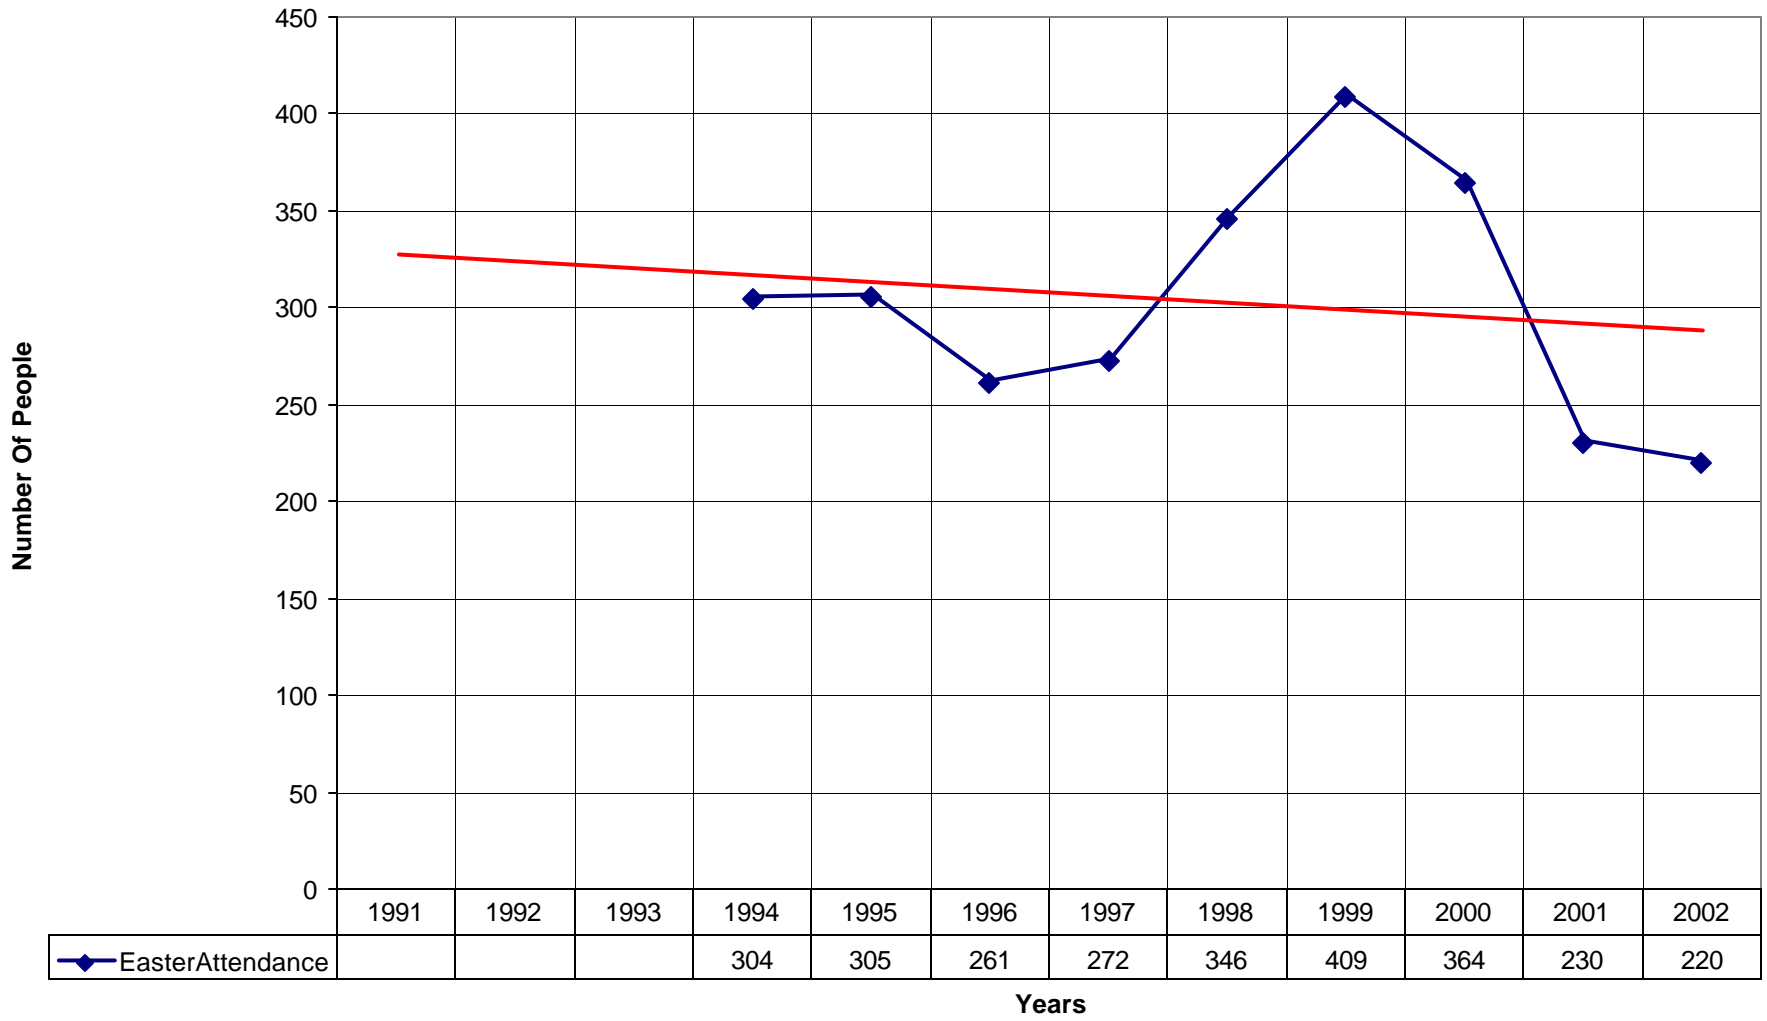

### 4033 St. Margaret's Episcopal Church ND

◆ Average Sunday Attendance 
 ■ EasterAttendance 
 — Linear (Average Sunday Attendance) 
 — Linear (EasterAttendance)

4033 St. Margaret's Episcopal Church ND

◆ EasterAttendance — Linear (EasterAttendance)