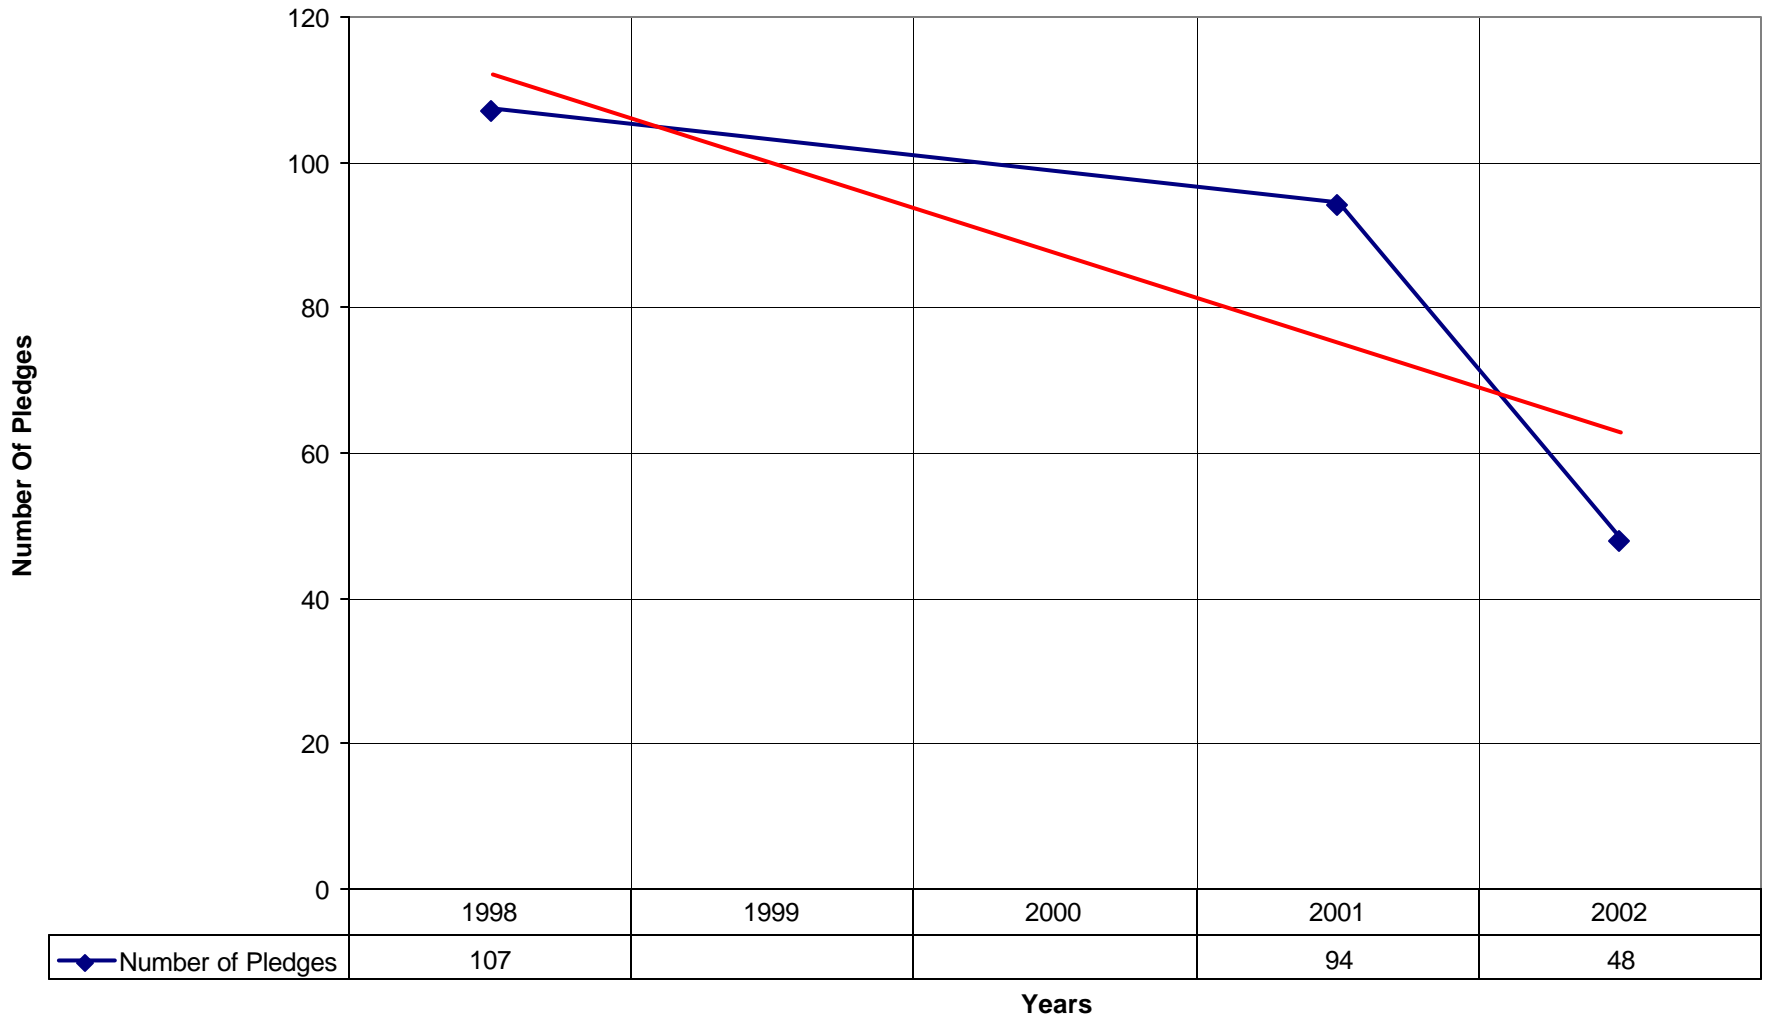

4033 St. Margaret's Episcopal Church ND

◆ Number of Pledges — Linear (Number of Pledges)