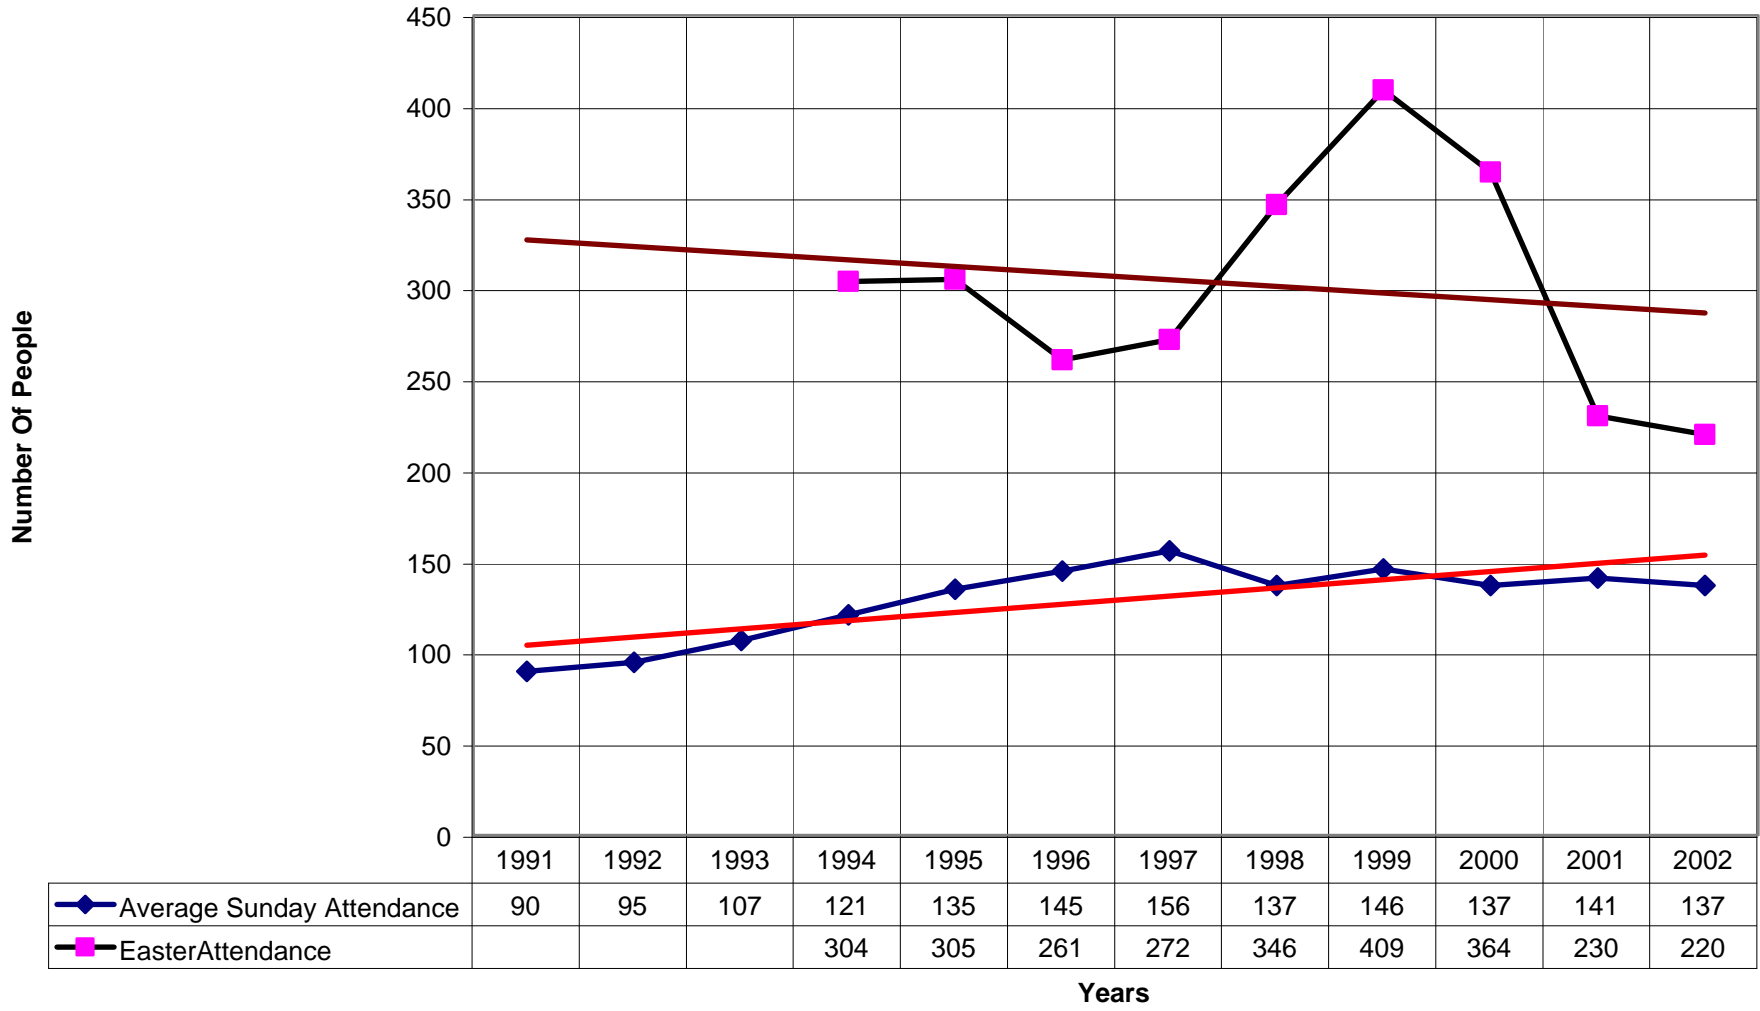

### 4033 St. Margaret's Episcopal Church ND

◆ Average Sunday Attendance 
 ■ EasterAttendance 
 — Linear (Average Sunday Attendance) 
 — Linear (EasterAttendance)

4033 St. Margaret's Episcopal Church ND

◆ EasterAttendance — Linear (EasterAttendance)