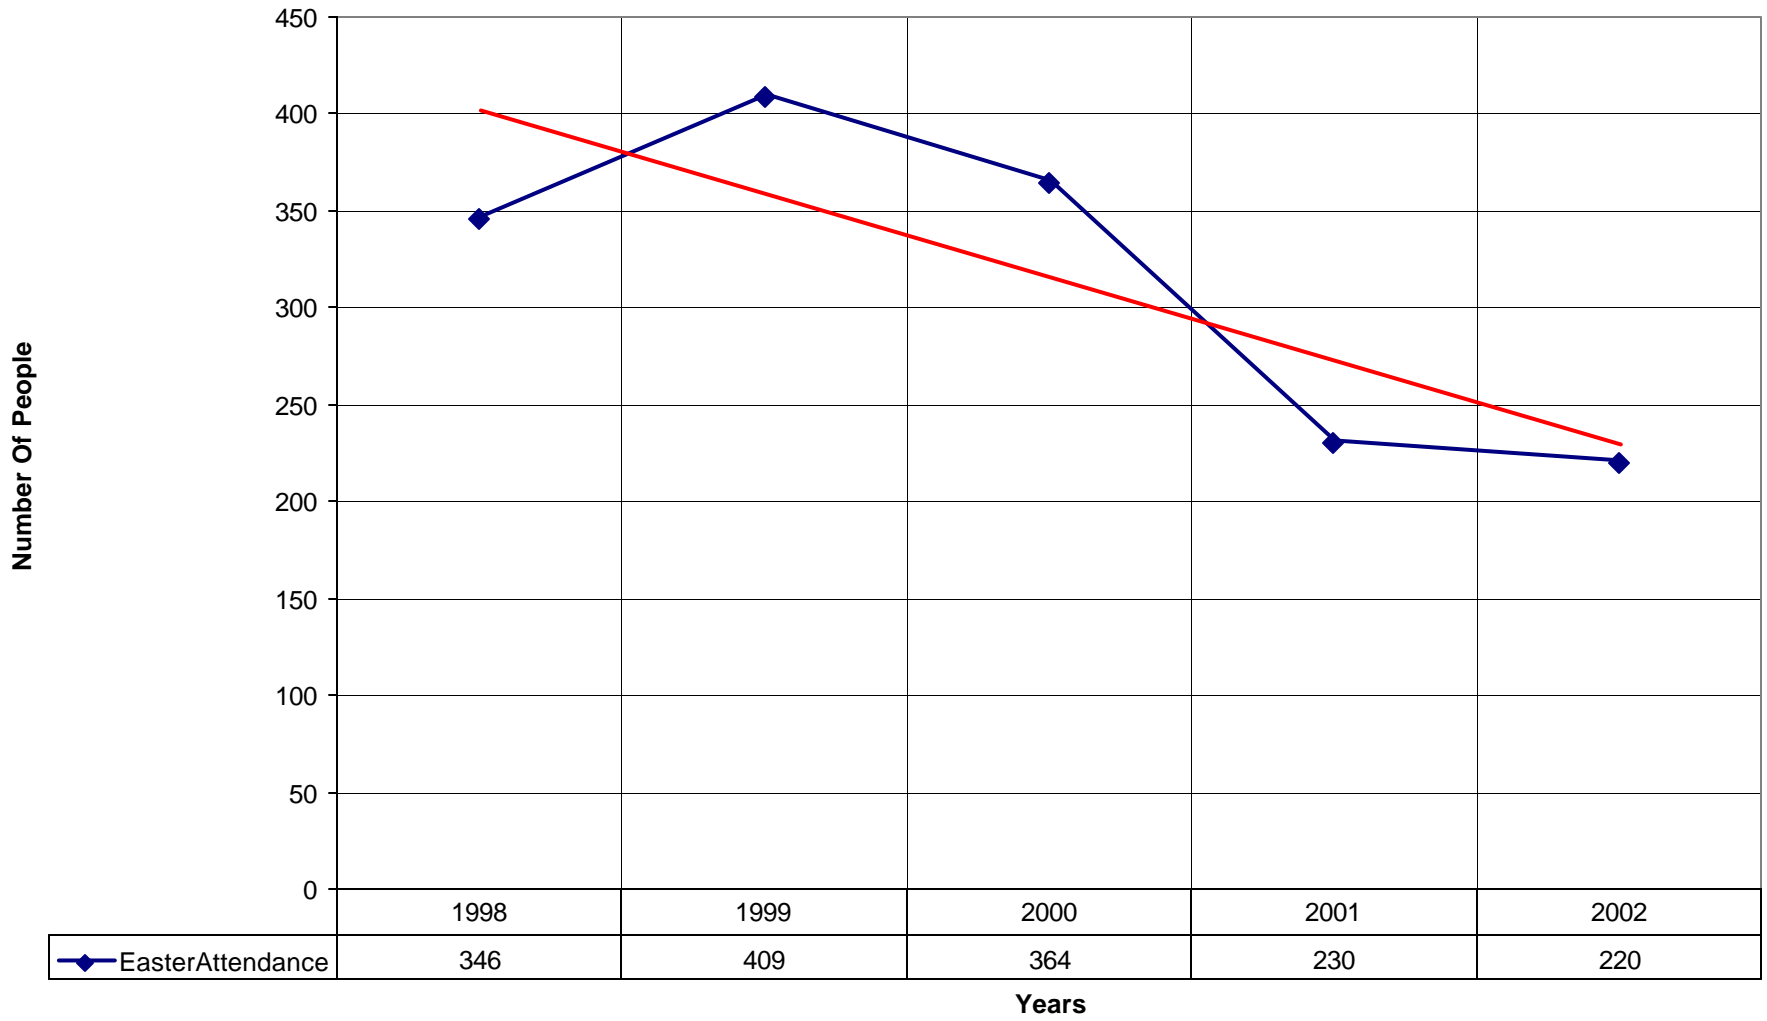

### 4033 St. Margaret's Episcopal Church ND

◆ Average Sunday Attendance 
 ■ EasterAttendance 
 — Linear (Average Sunday Attendance) 
 — Linear (EasterAttendance)

4033 St. Margaret's Episcopal Church ND

◆ EasterAttendance — Linear (EasterAttendance)

4033 St. Margaret's Episcopal Church ND

◆ Number of Pledges — Linear (Number of Pledges)

4033 St. Margaret's Episcopal Church ND

◆ Average Sunday Attendance — Linear (Average Sunday Attendance)