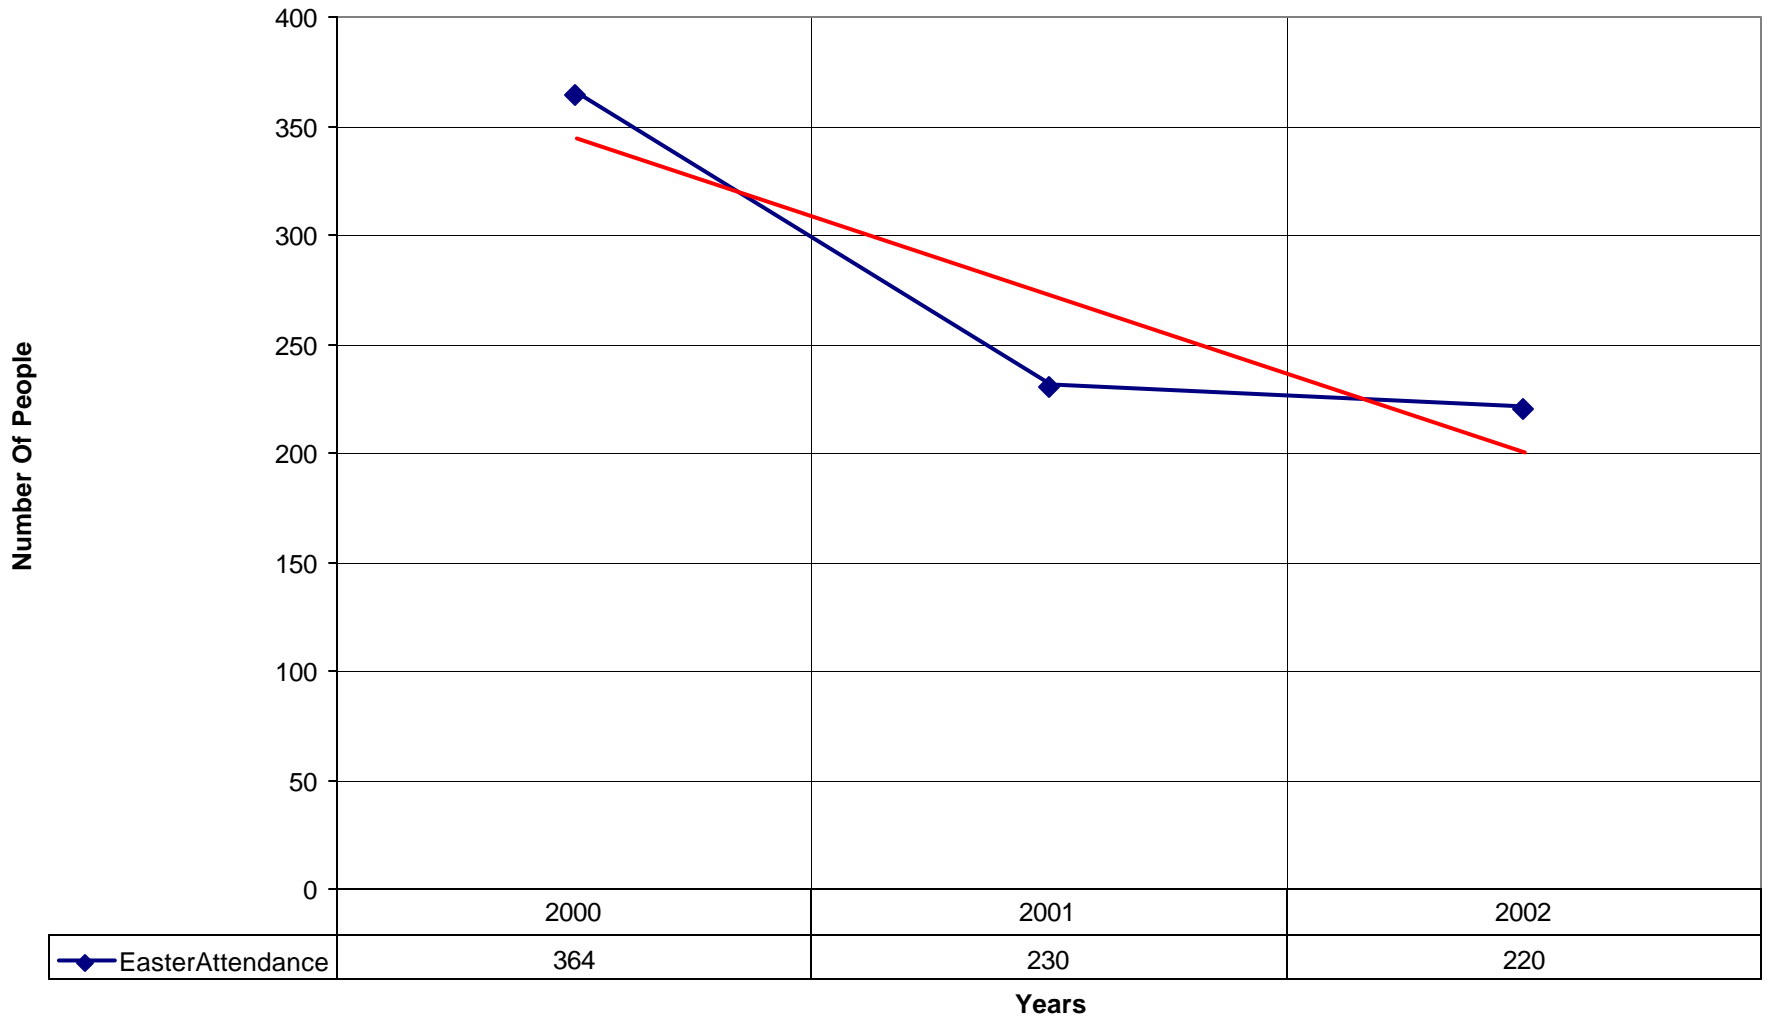

4033 St. Margaret's Episcopal Church ND

◆ EasterAttendance — Linear (EasterAttendance)