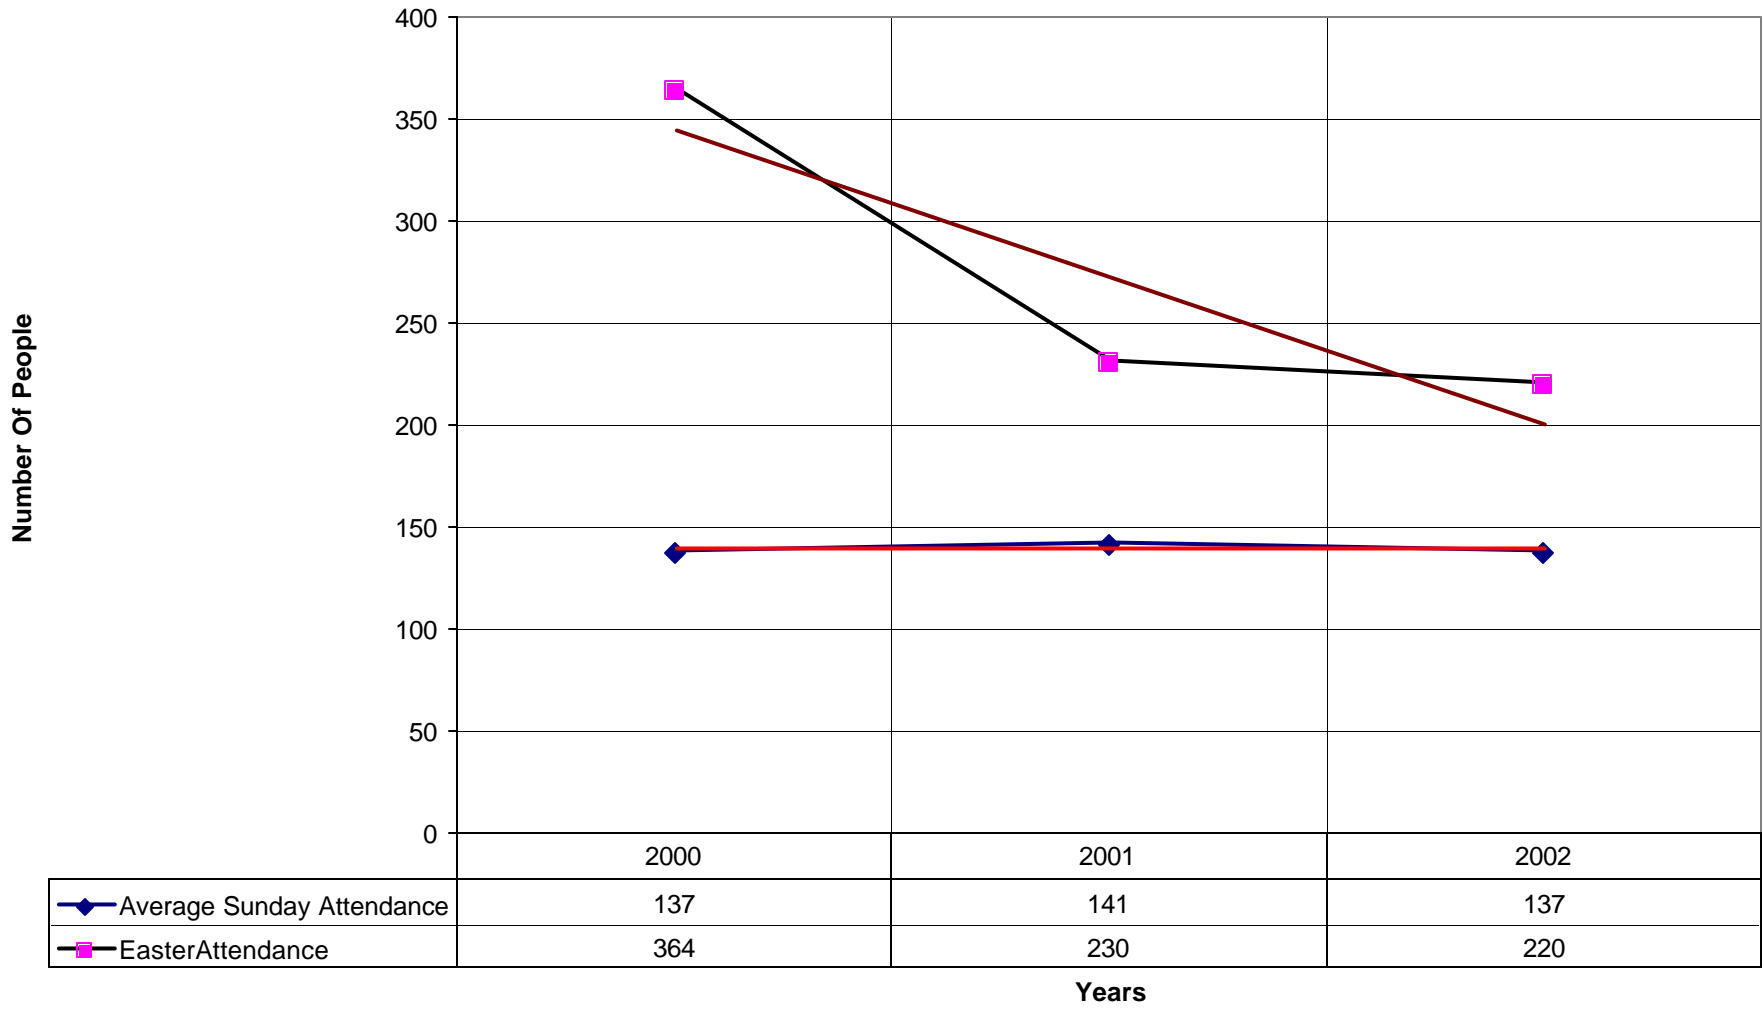

4033 St. Margaret's Episcopal Church ND

◆ Average Sunday Attendance
■ EasterAttendance
— Linear (Average Sunday Attendance)
— Linear (EasterAttendance)