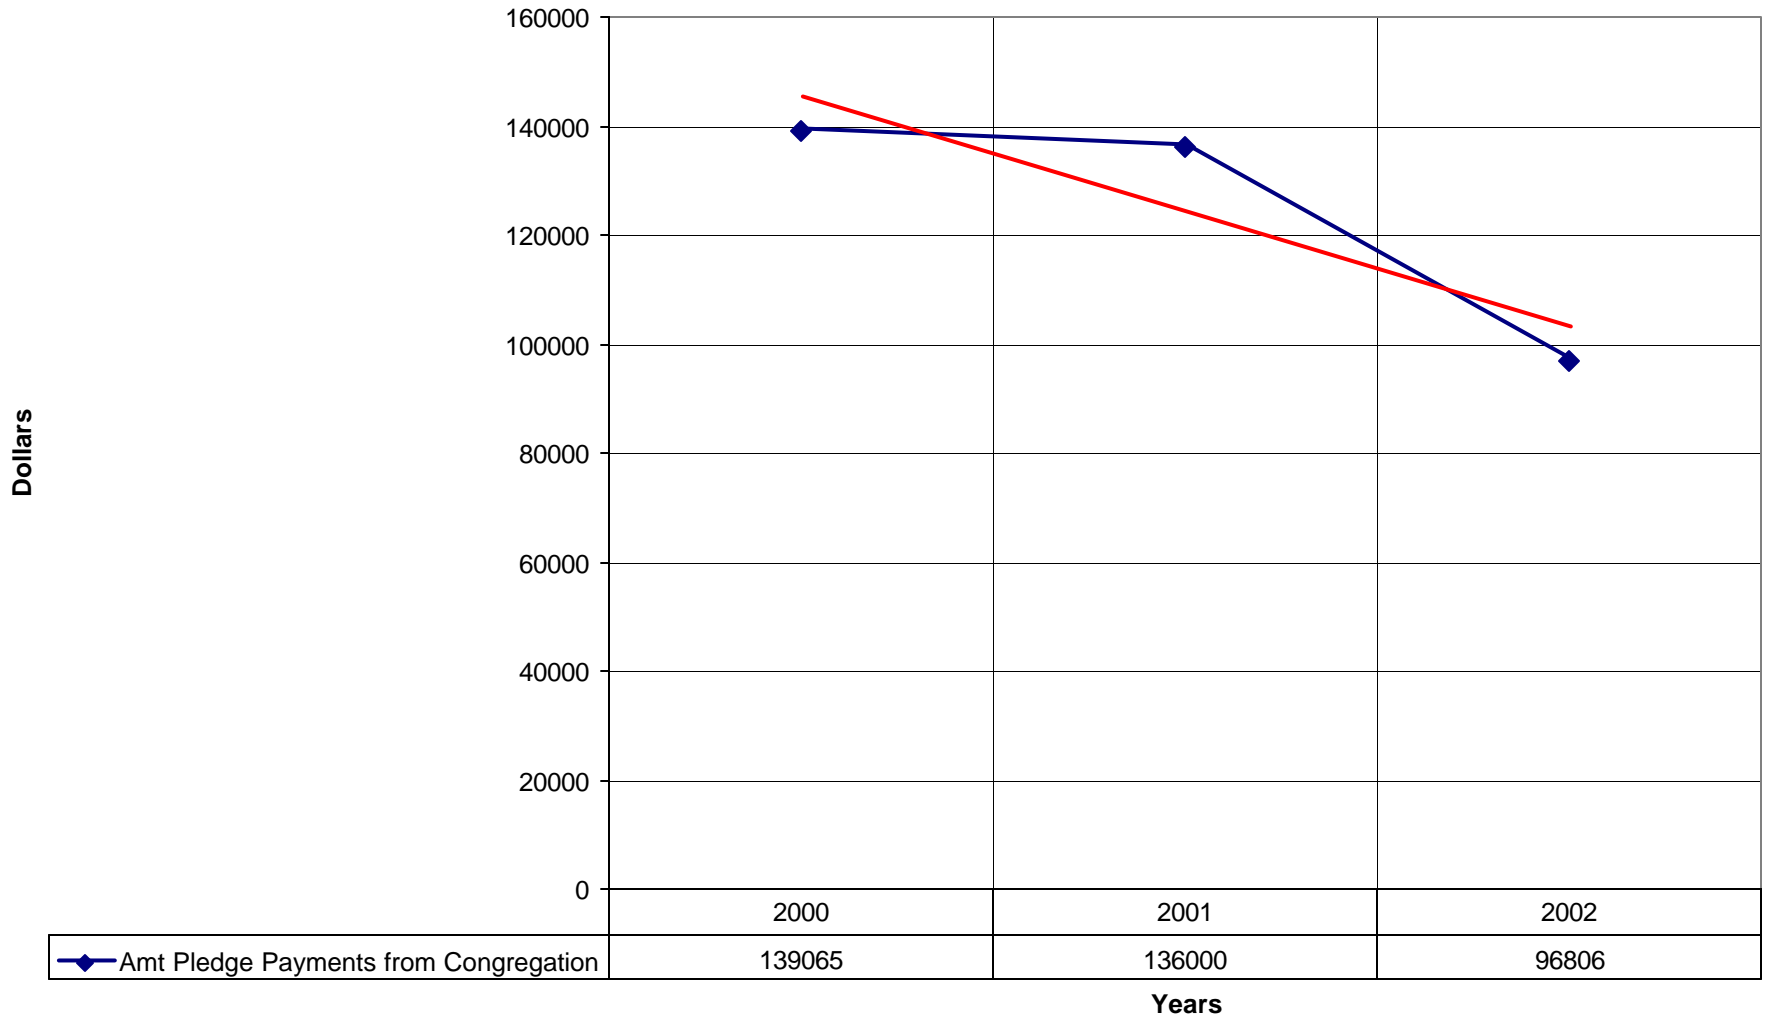

4033 St. Margaret's Episcopal Church ND