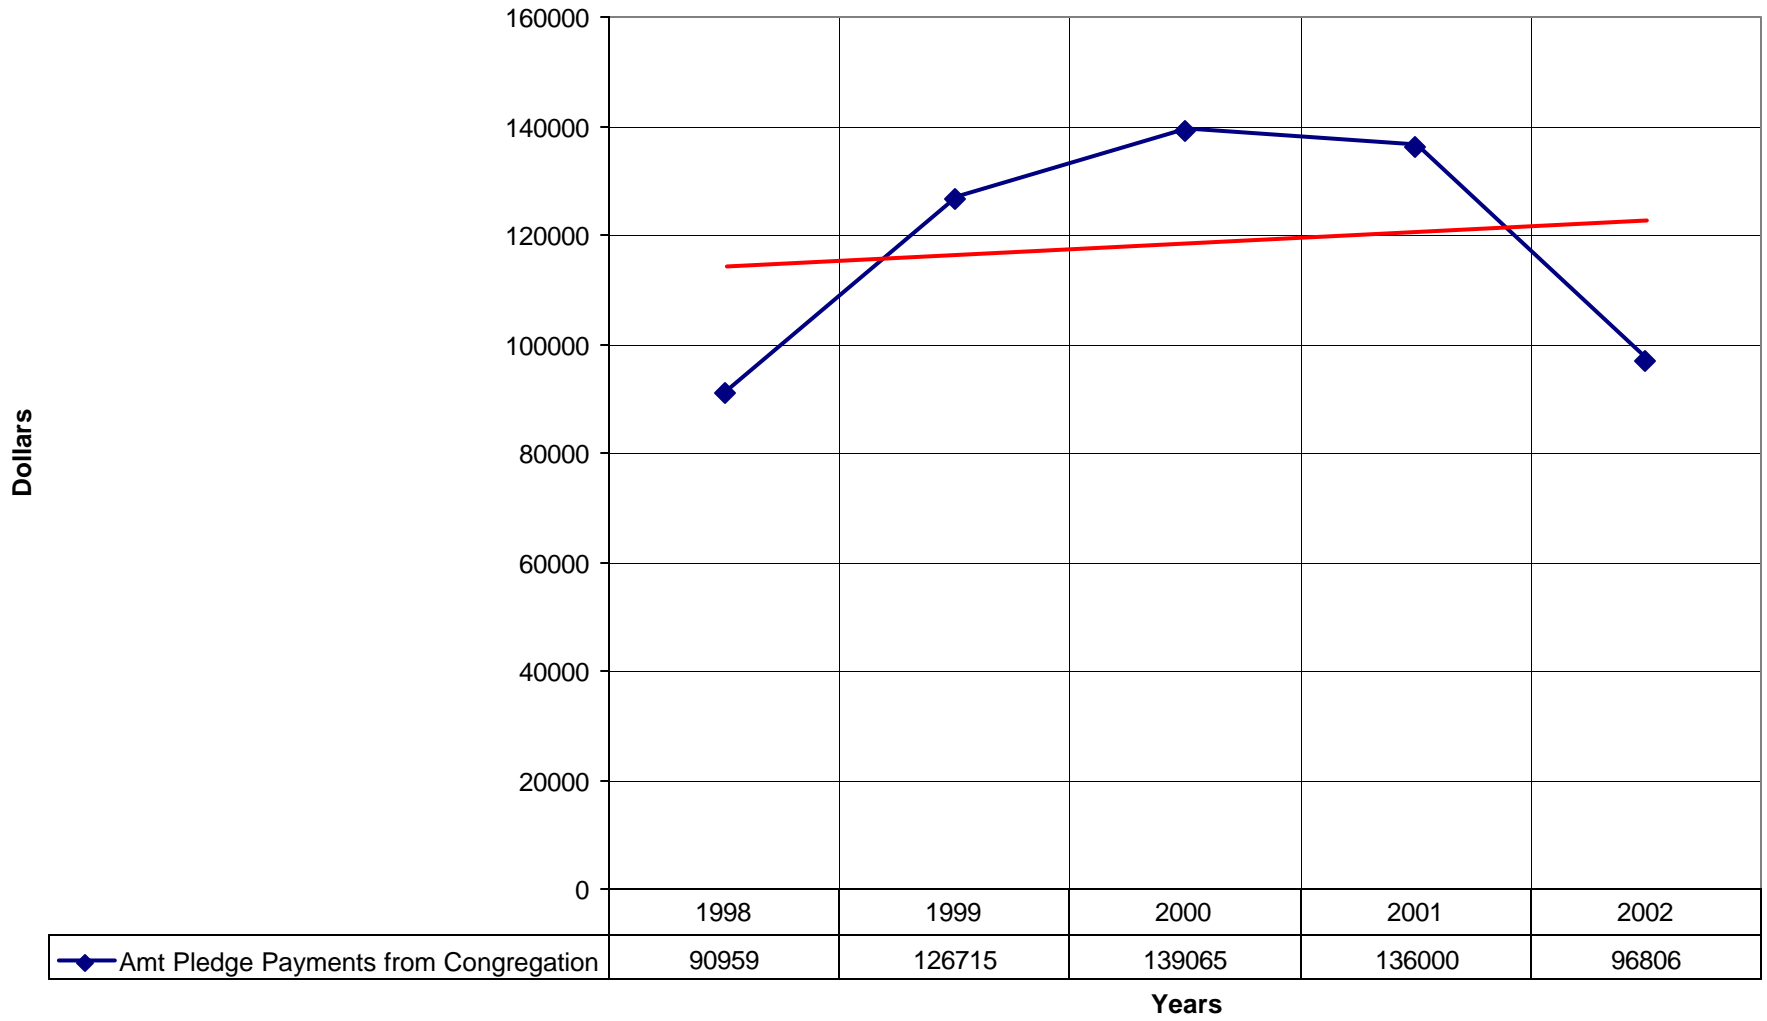

4033 St. Margaret's Episcopal Church ND

◆ Amt Pledge Payments from Congregation — Linear (Amt Pledge Payments from Congregation)