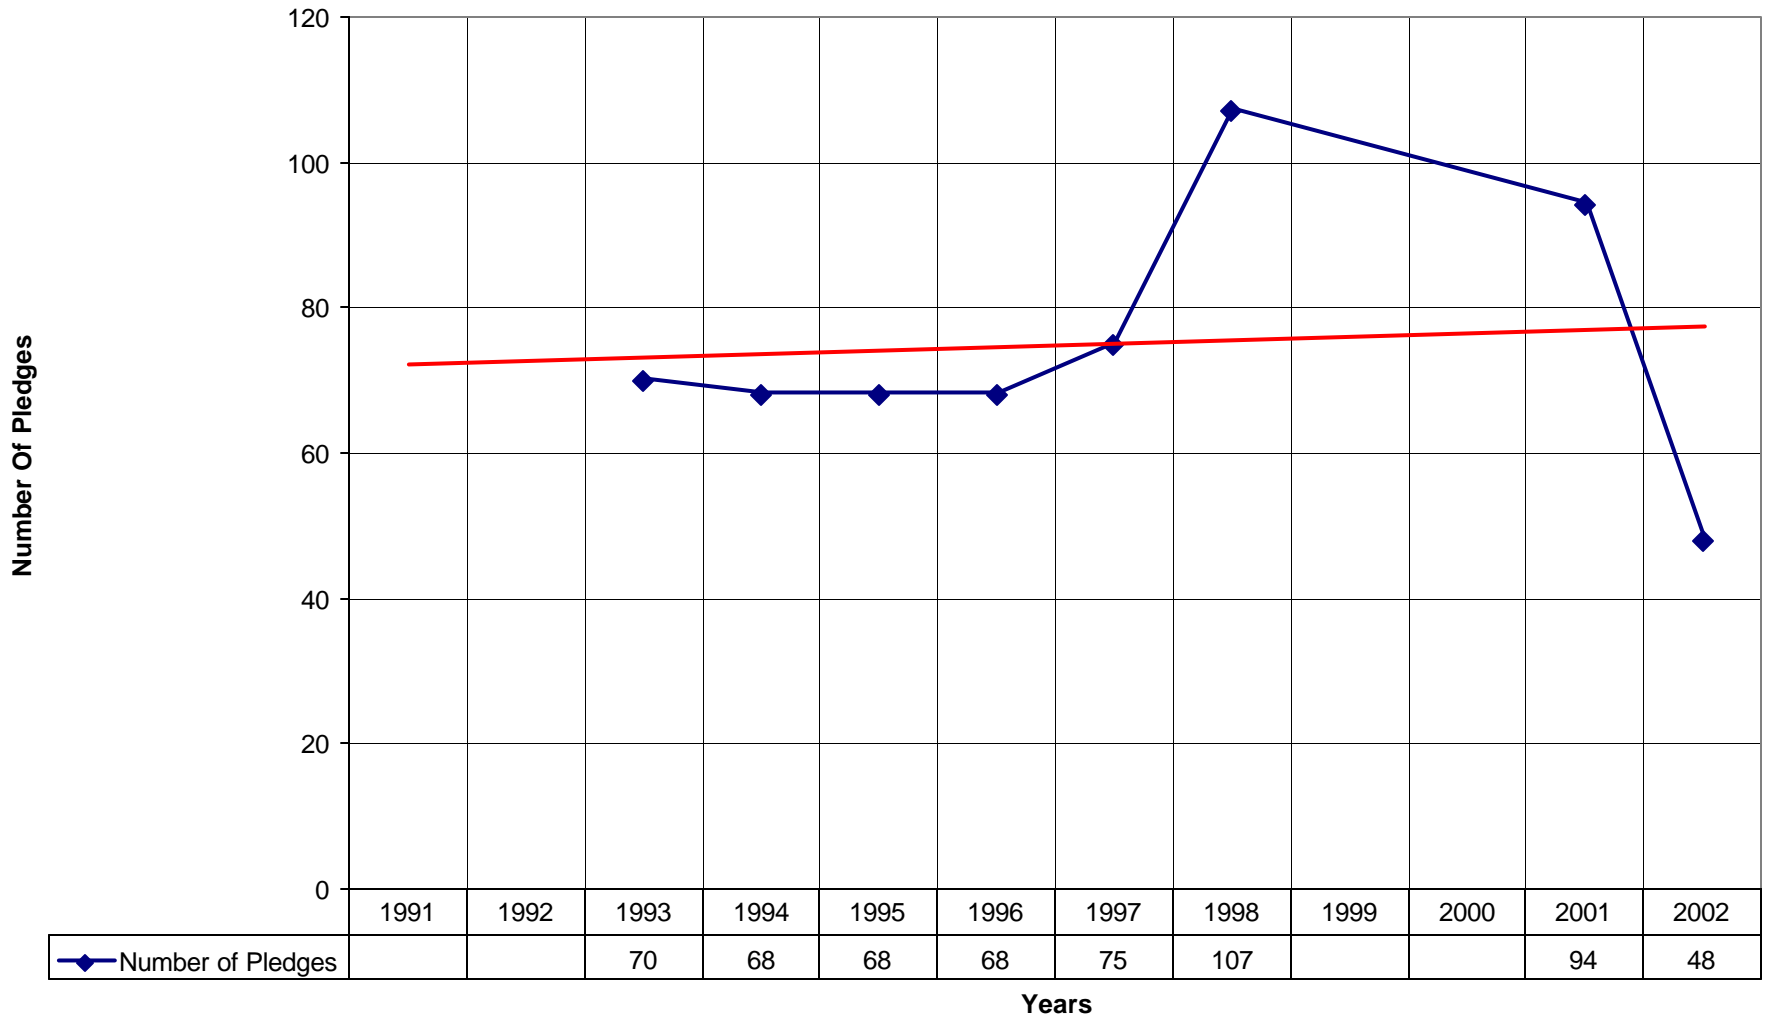

### 4033 St. Margaret's Episcopal Church ND

◆ Average Sunday Attendance 
 ■ EasterAttendance 
 — Linear (Average Sunday Attendance) 
 — Linear (EasterAttendance)

4033 St. Margaret's Episcopal Church ND

◆ EasterAttendance — Linear (EasterAttendance)

4033 St. Margaret's Episcopal Church ND

Number of Baptism Linear (Number of Baptism)

4033 St. Margaret's Episcopal Church ND

◆ Amt Pledge Payments from Congregation — Linear (Amt Pledge Payments from Congregation)

4033 St. Margaret's Episcopal Church ND

◆ Number of Pledges — Linear (Number of Pledges)

4033 St. Margaret's Episcopal Church ND

◆ Average Sunday Attendance — Linear (Average Sunday Attendance)