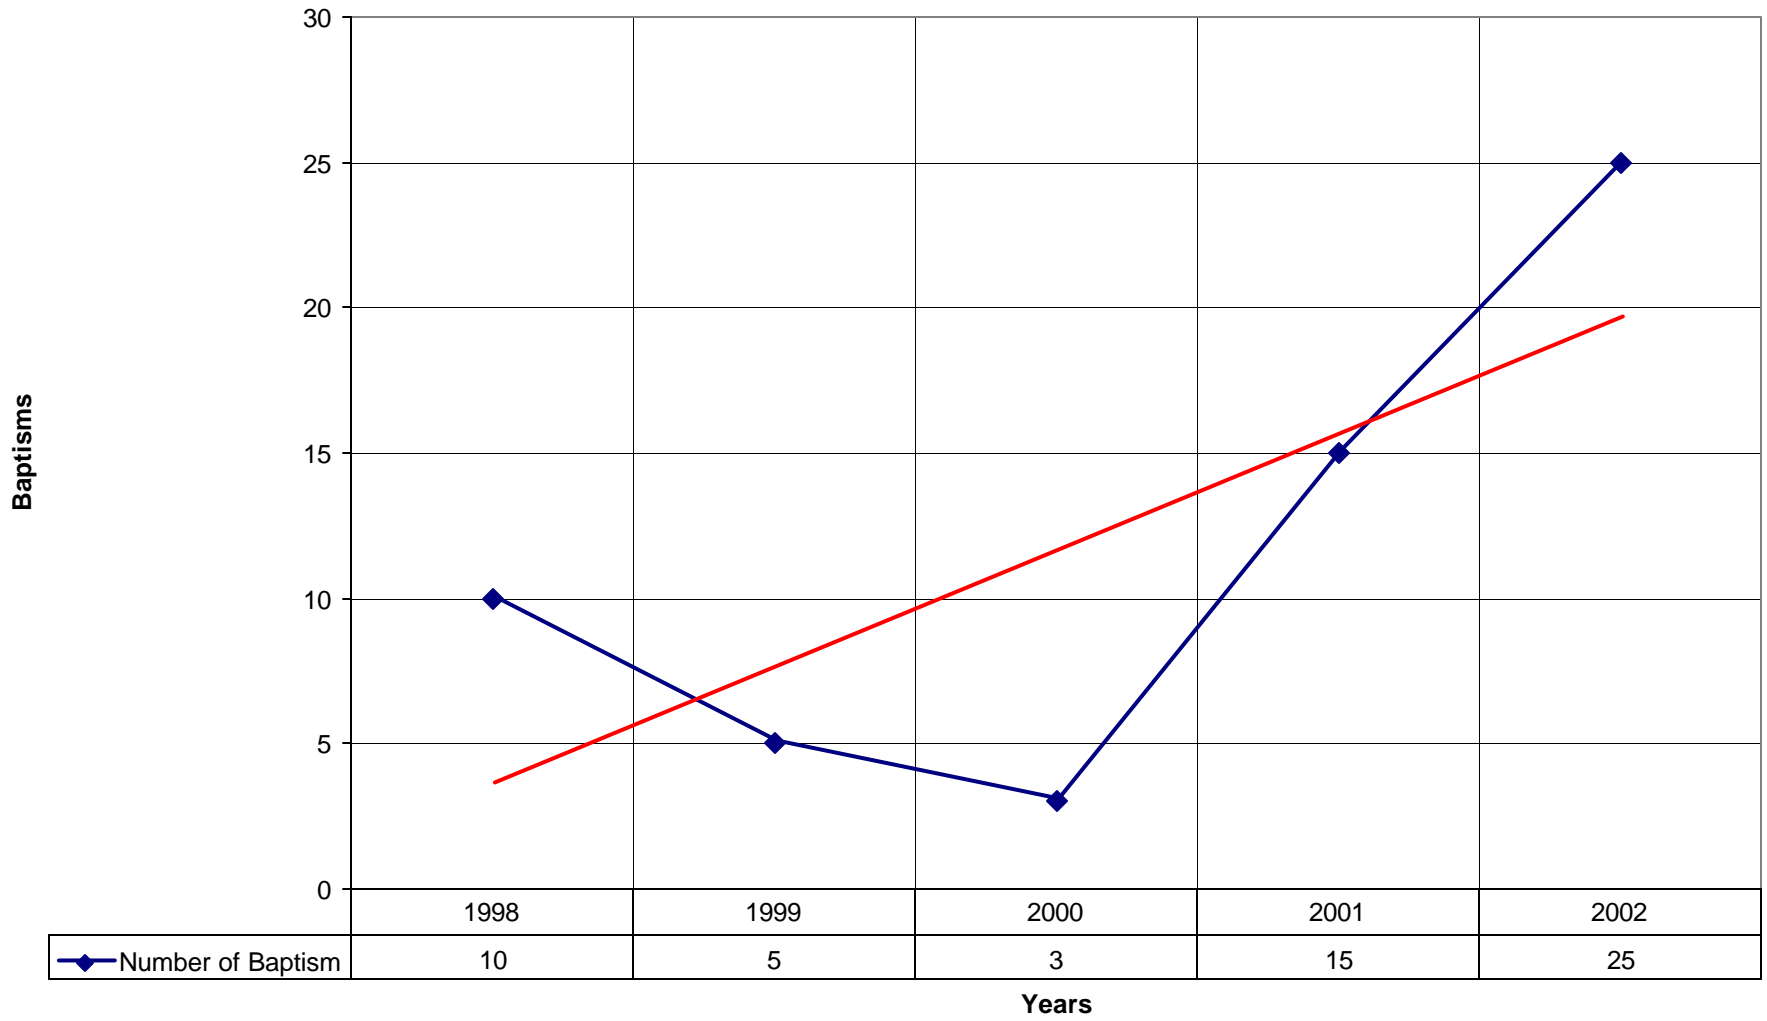

4033 St. Margaret's Episcopal Church ND

Number of Baptism Linear (Number of Baptism)