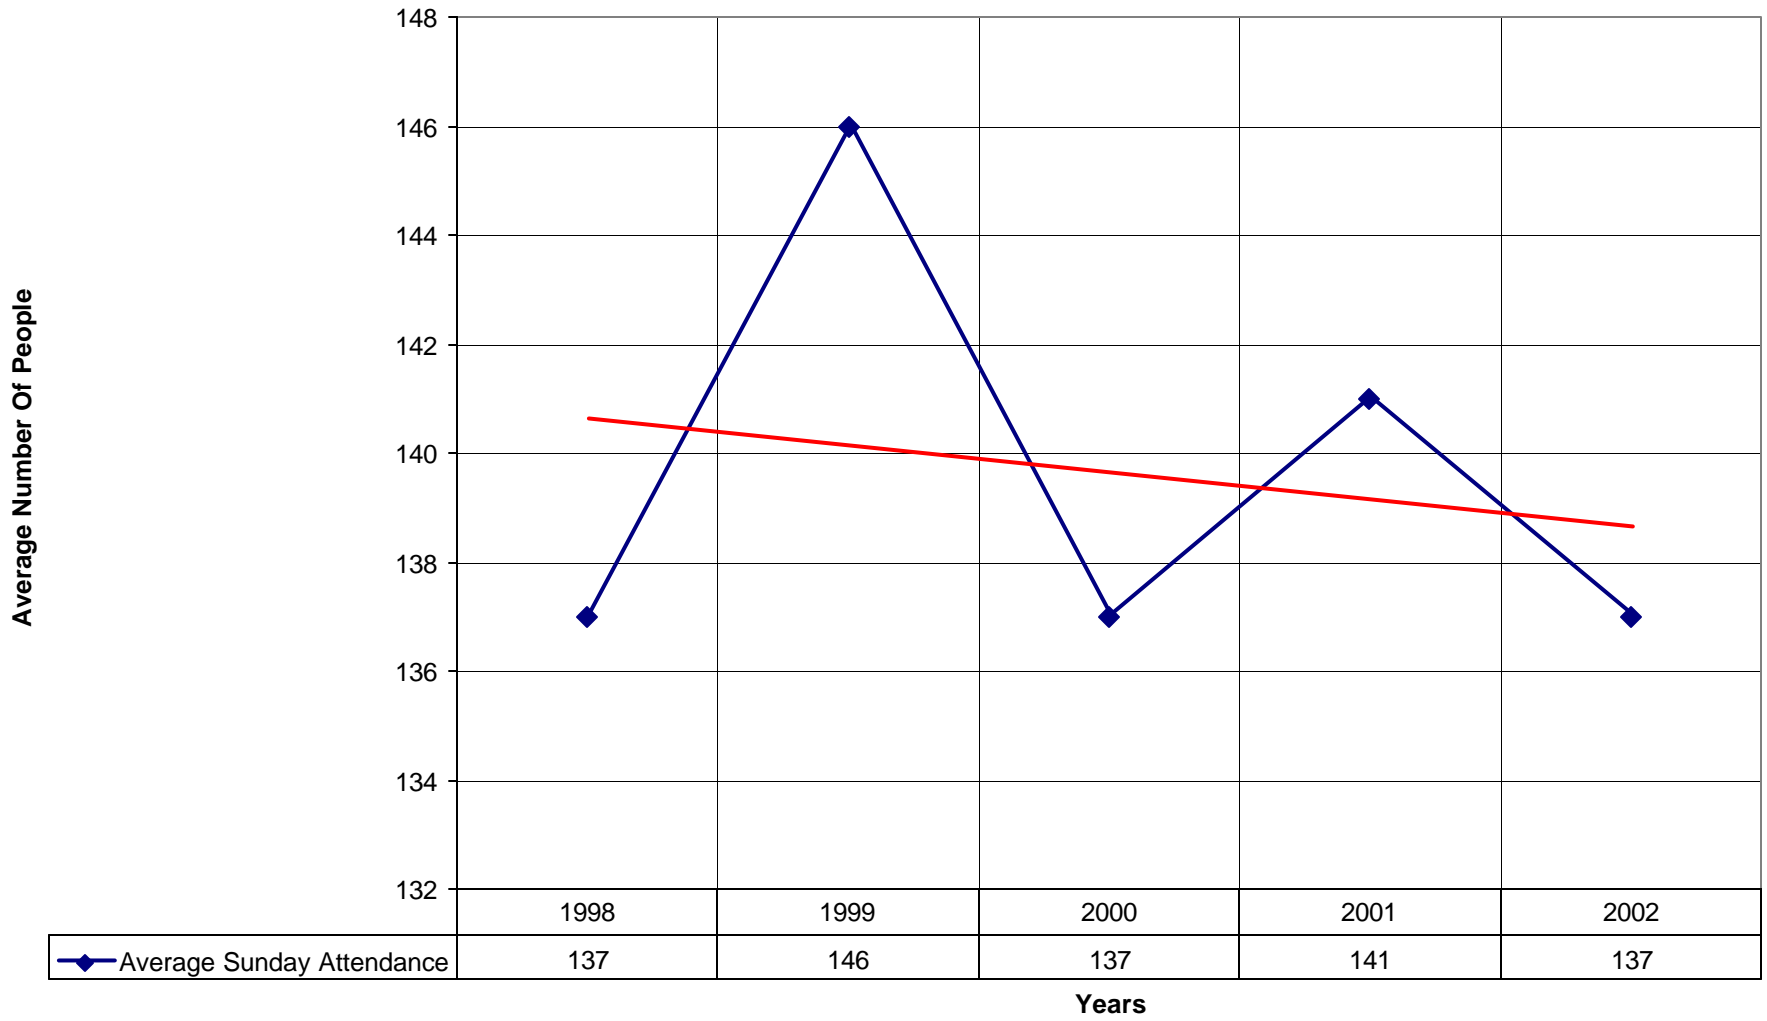

4033 St. Margaret's Episcopal Church ND

◆ Average Sunday Attendance — Linear (Average Sunday Attendance)