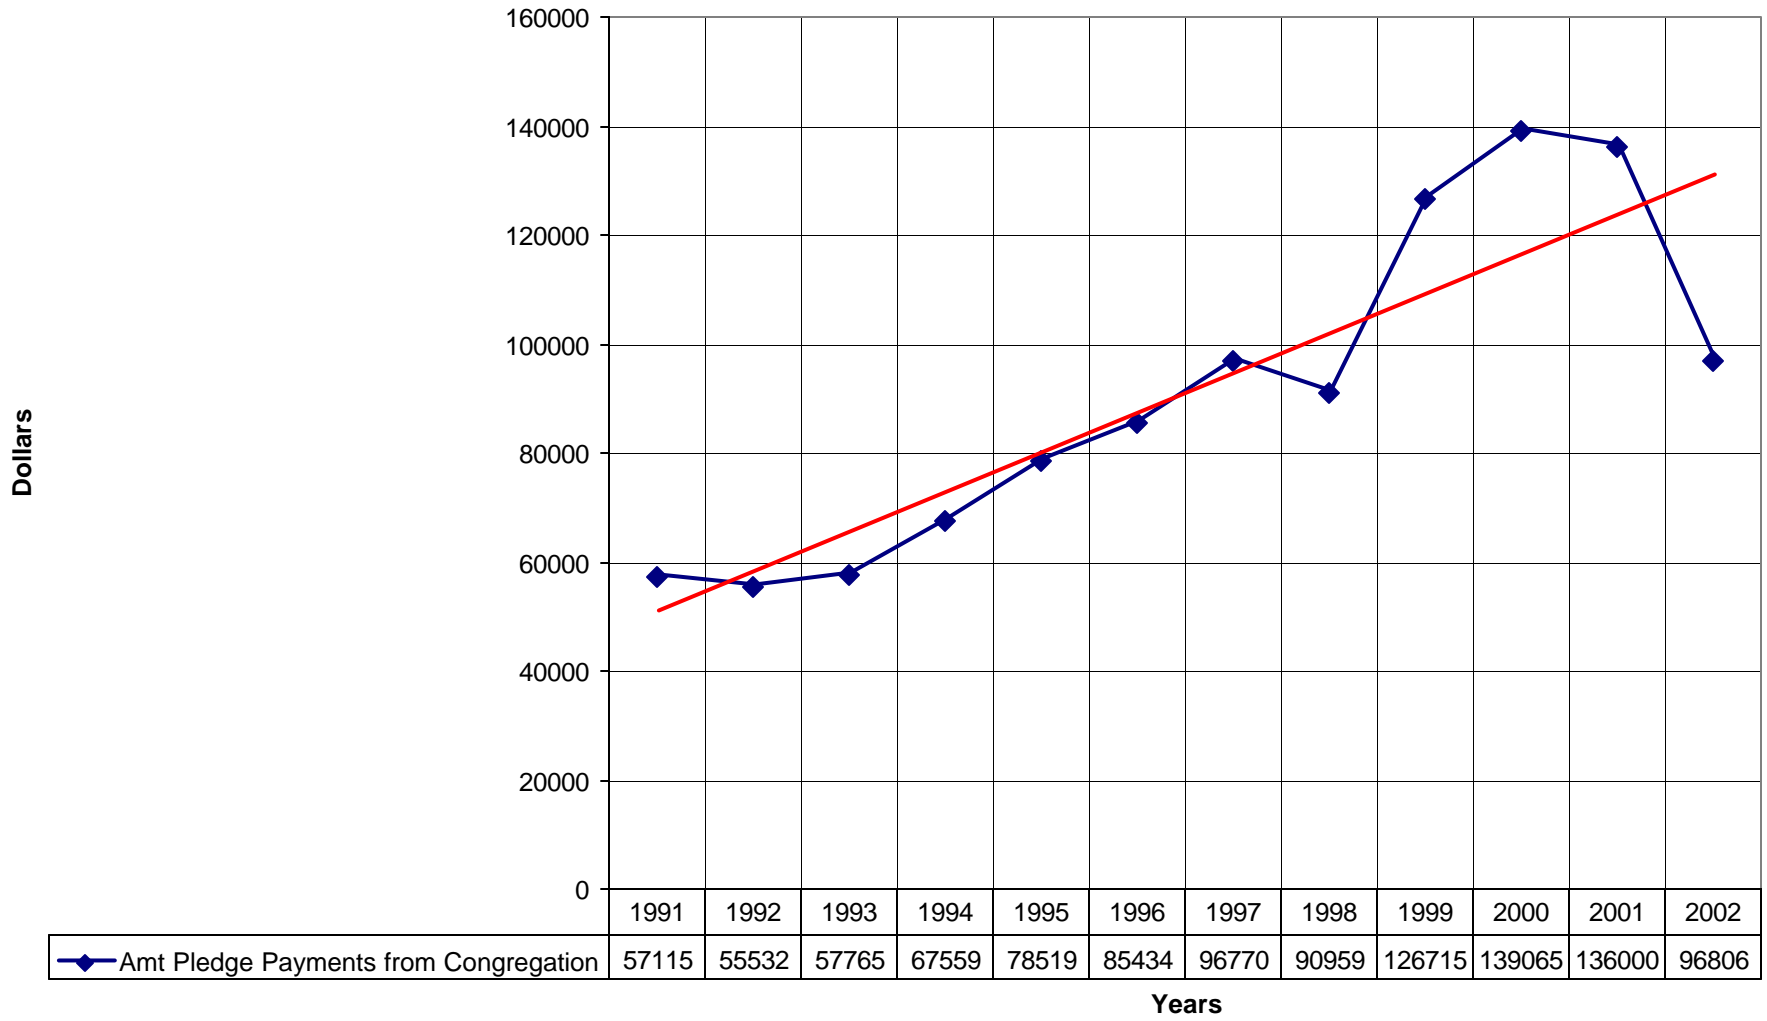

### 4033 St. Margaret's Episcopal Church ND

◆ Average Sunday Attendance 
 ■ EasterAttendance 
 — Linear (Average Sunday Attendance) 
 — Linear (EasterAttendance)

4033 St. Margaret's Episcopal Church ND

◆ EasterAttendance — Linear (EasterAttendance)

4033 St. Margaret's Episcopal Church ND

Number of Baptism Linear (Number of Baptism)

4033 St. Margaret's Episcopal Church ND

◆ Amt Pledge Payments from Congregation — Linear (Amt Pledge Payments from Congregation)

4033 St. Margaret's Episcopal Church ND

◆ Number of Pledges — Linear (Number of Pledges)

4033 St. Margaret's Episcopal Church ND

◆ Average Sunday Attendance — Linear (Average Sunday Attendance)