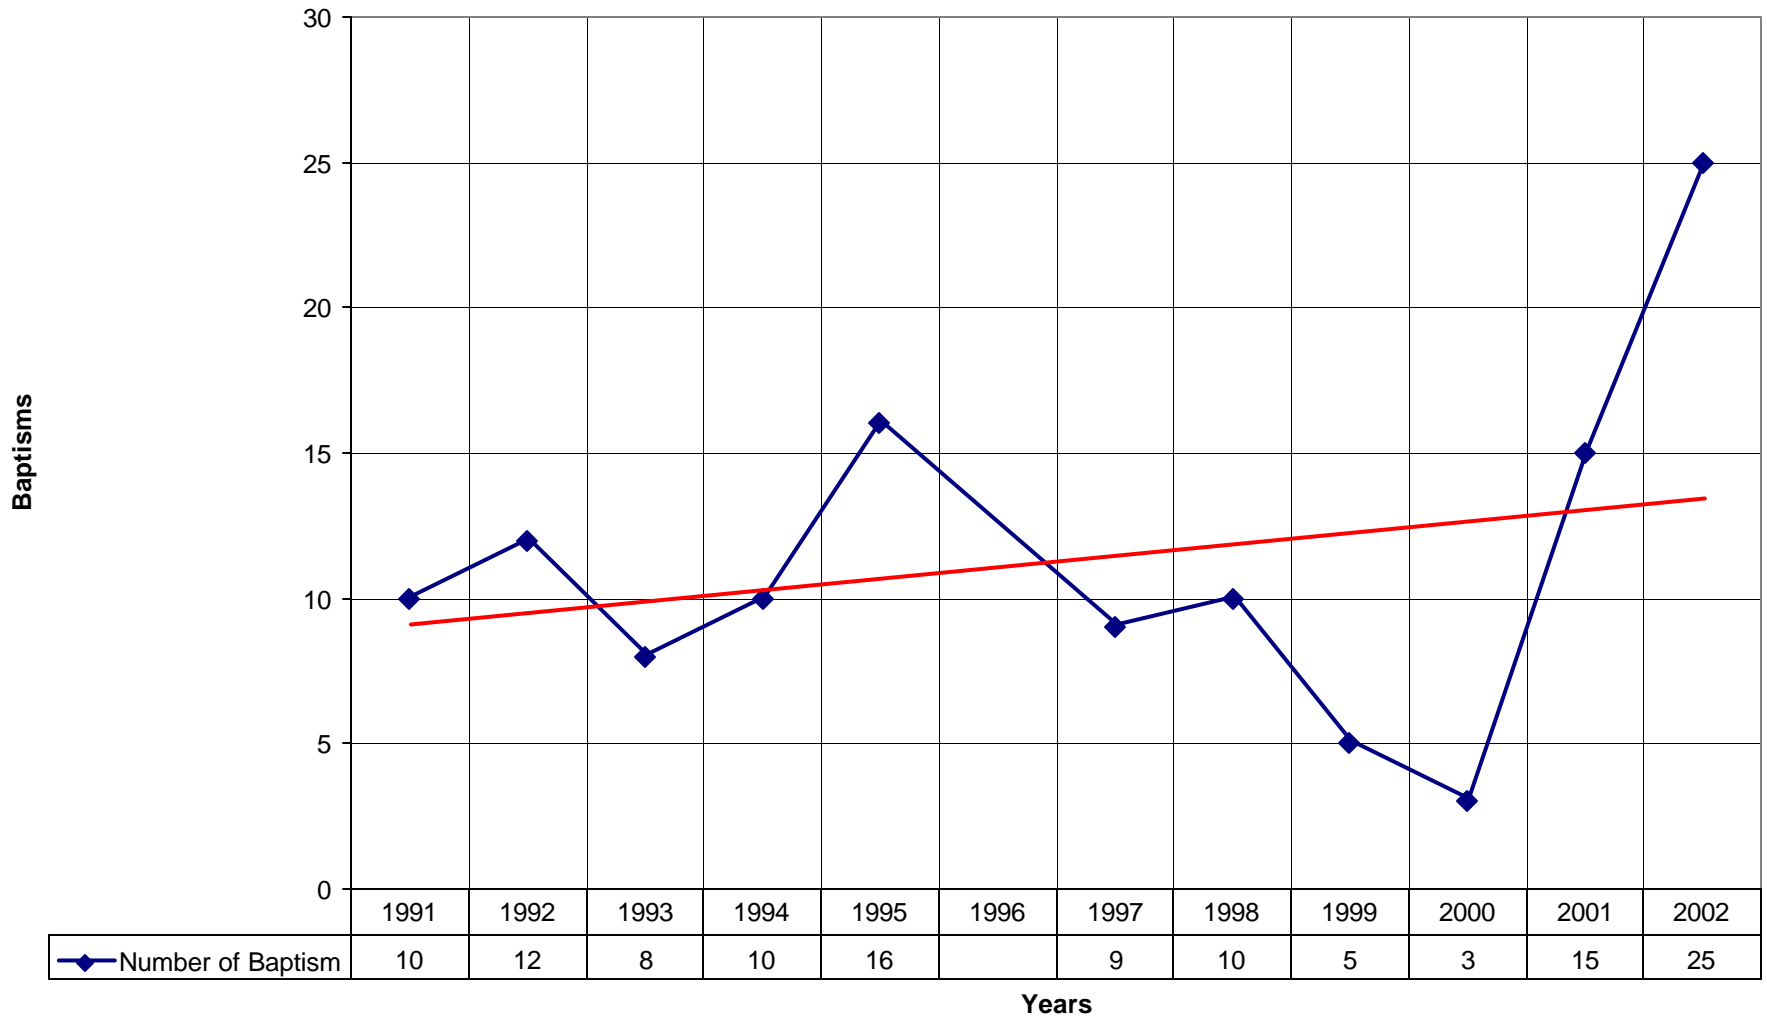

4033 St. Margaret's Episcopal Church ND

Number of Baptism Linear (Number of Baptism)