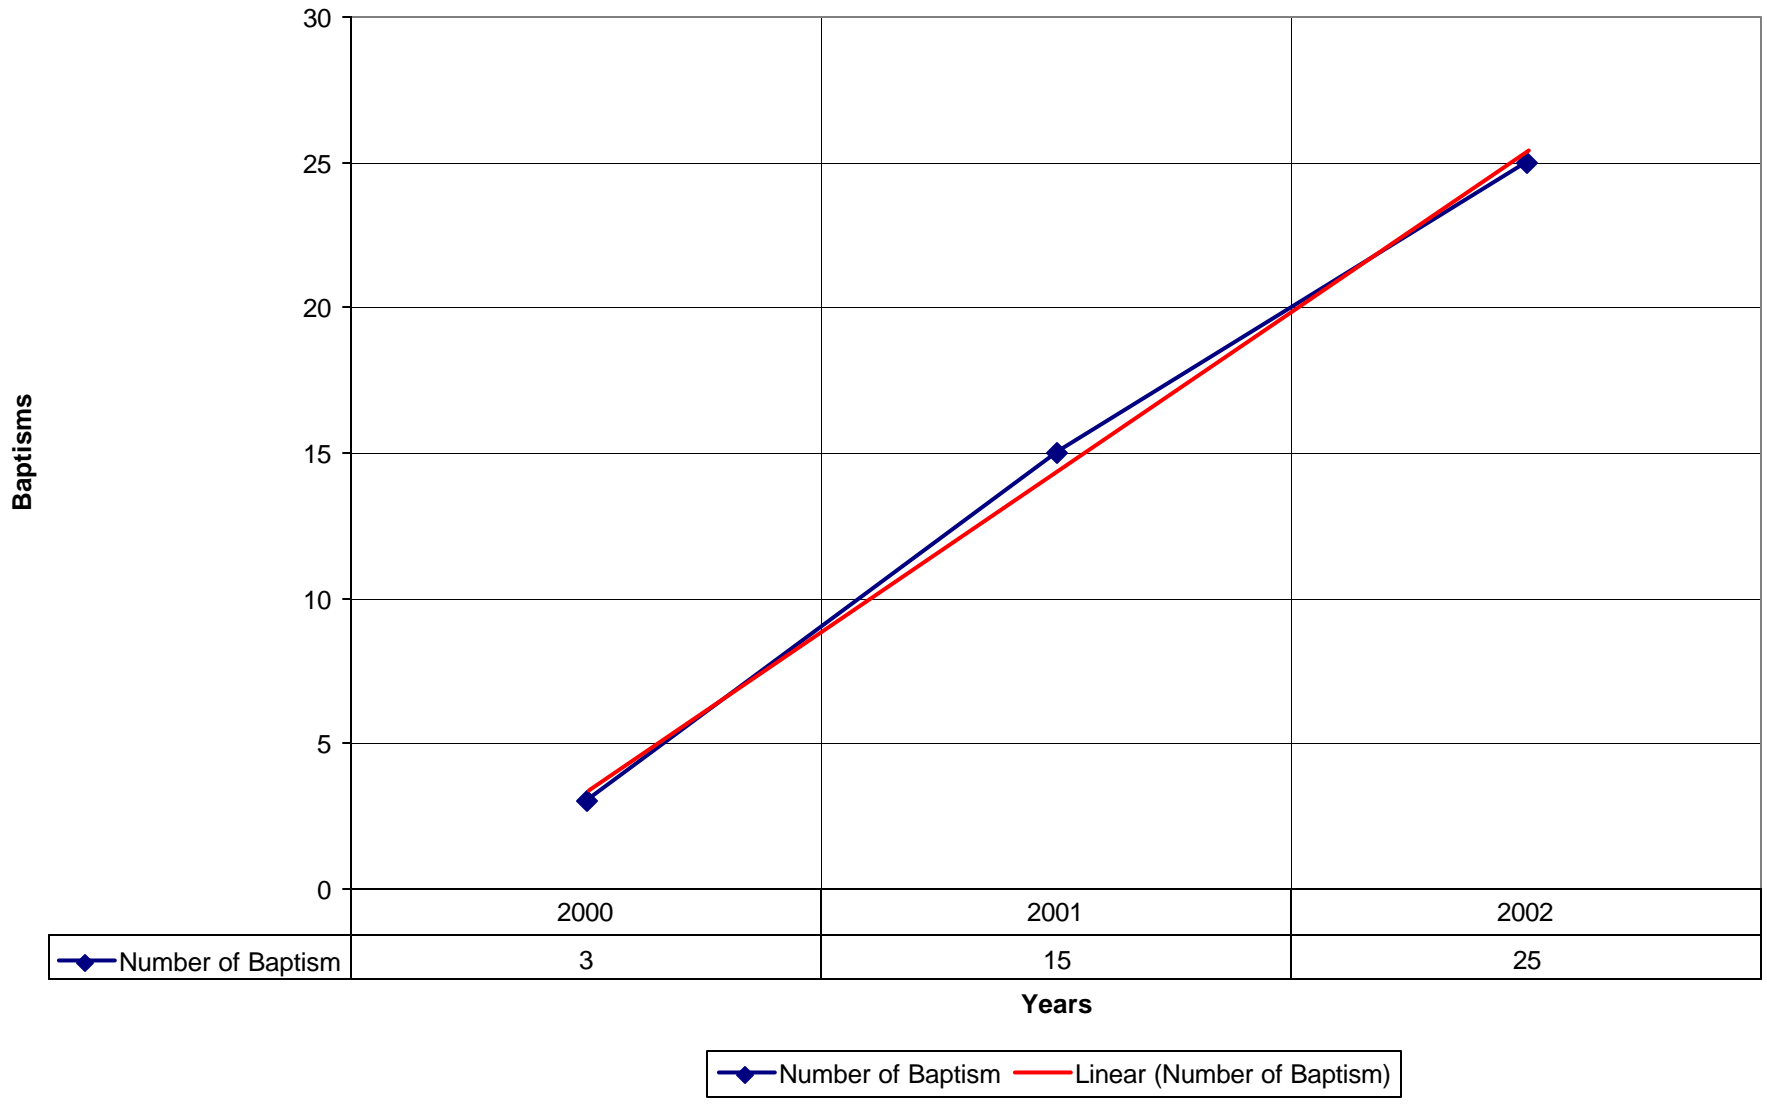

4033 St. Margaret's Episcopal Church ND