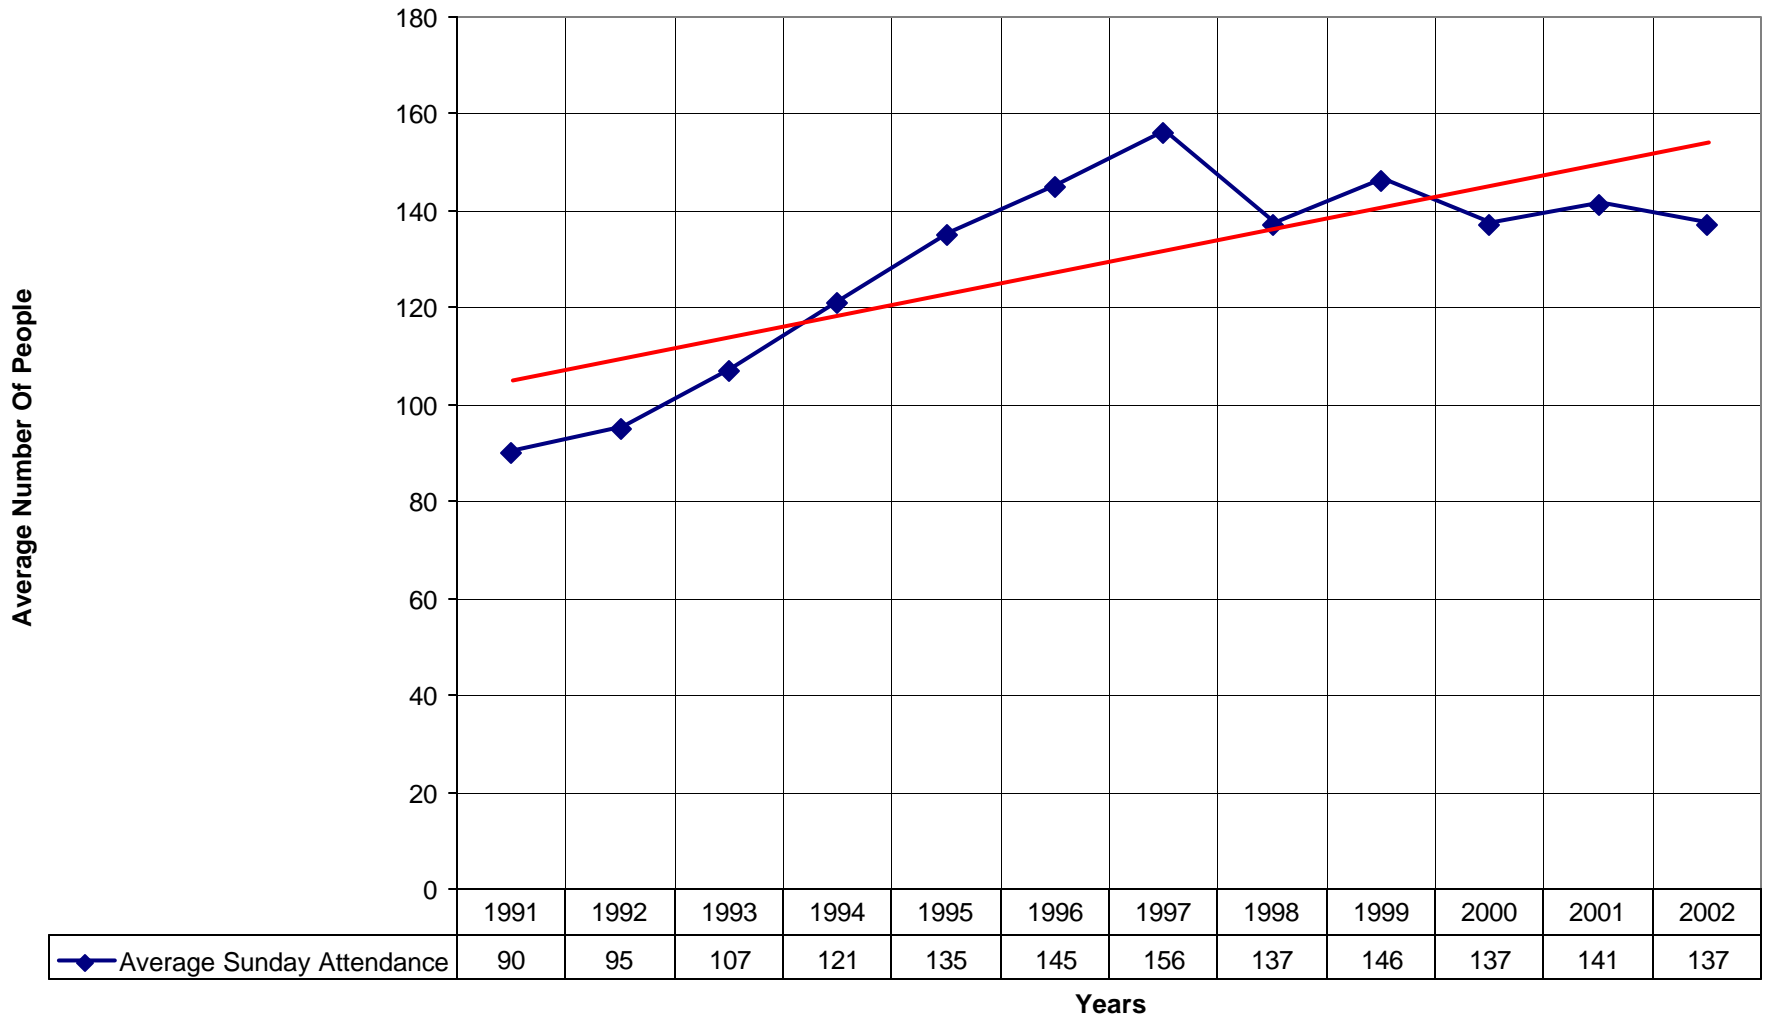

4033 St. Margaret's Episcopal Church ND

◆ Average Sunday Attendance — Linear (Average Sunday Attendance)