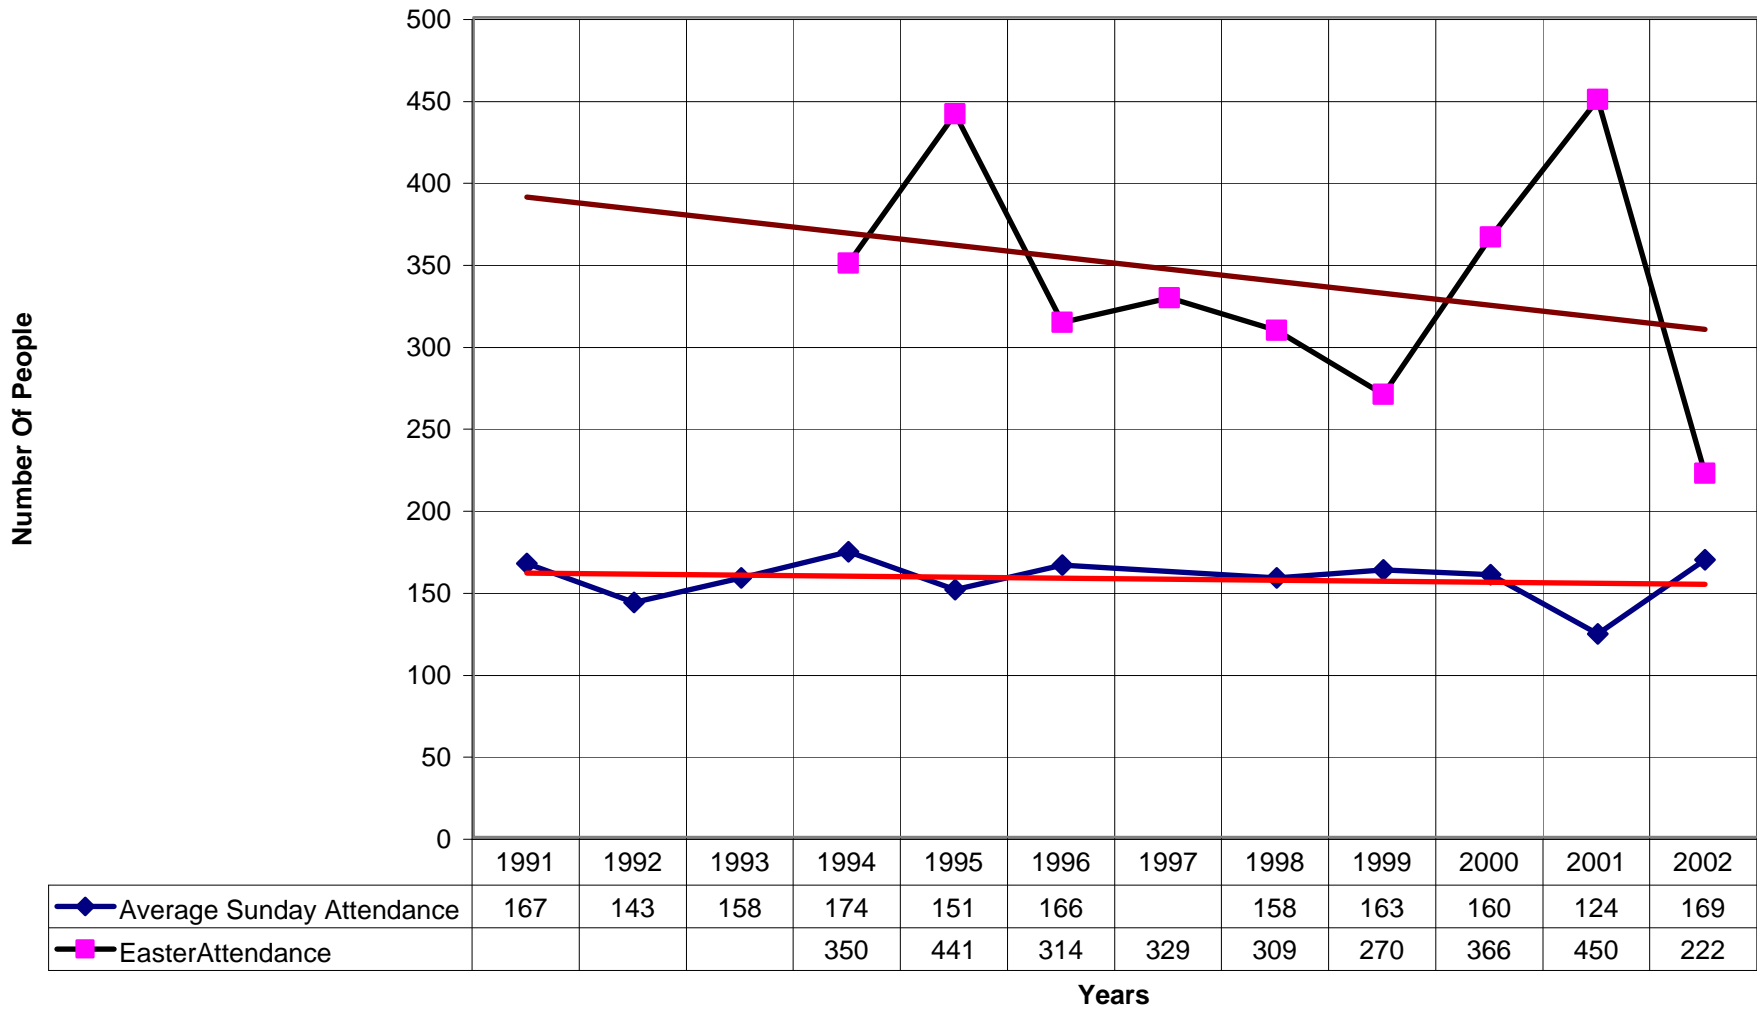

### 4030 St. Kevin's Episcopal Church ND

◆ Average Sunday Attendance 
 ■ EasterAttendance 
 — Linear (Average Sunday Attendance) 
 — Linear (EasterAttendance)

4030 St. Kevin's Episcopal Church ND

◆ EasterAttendance — Linear (EasterAttendance)

◆ Average Sunday Attendance — Linear (Average Sunday Attendance)