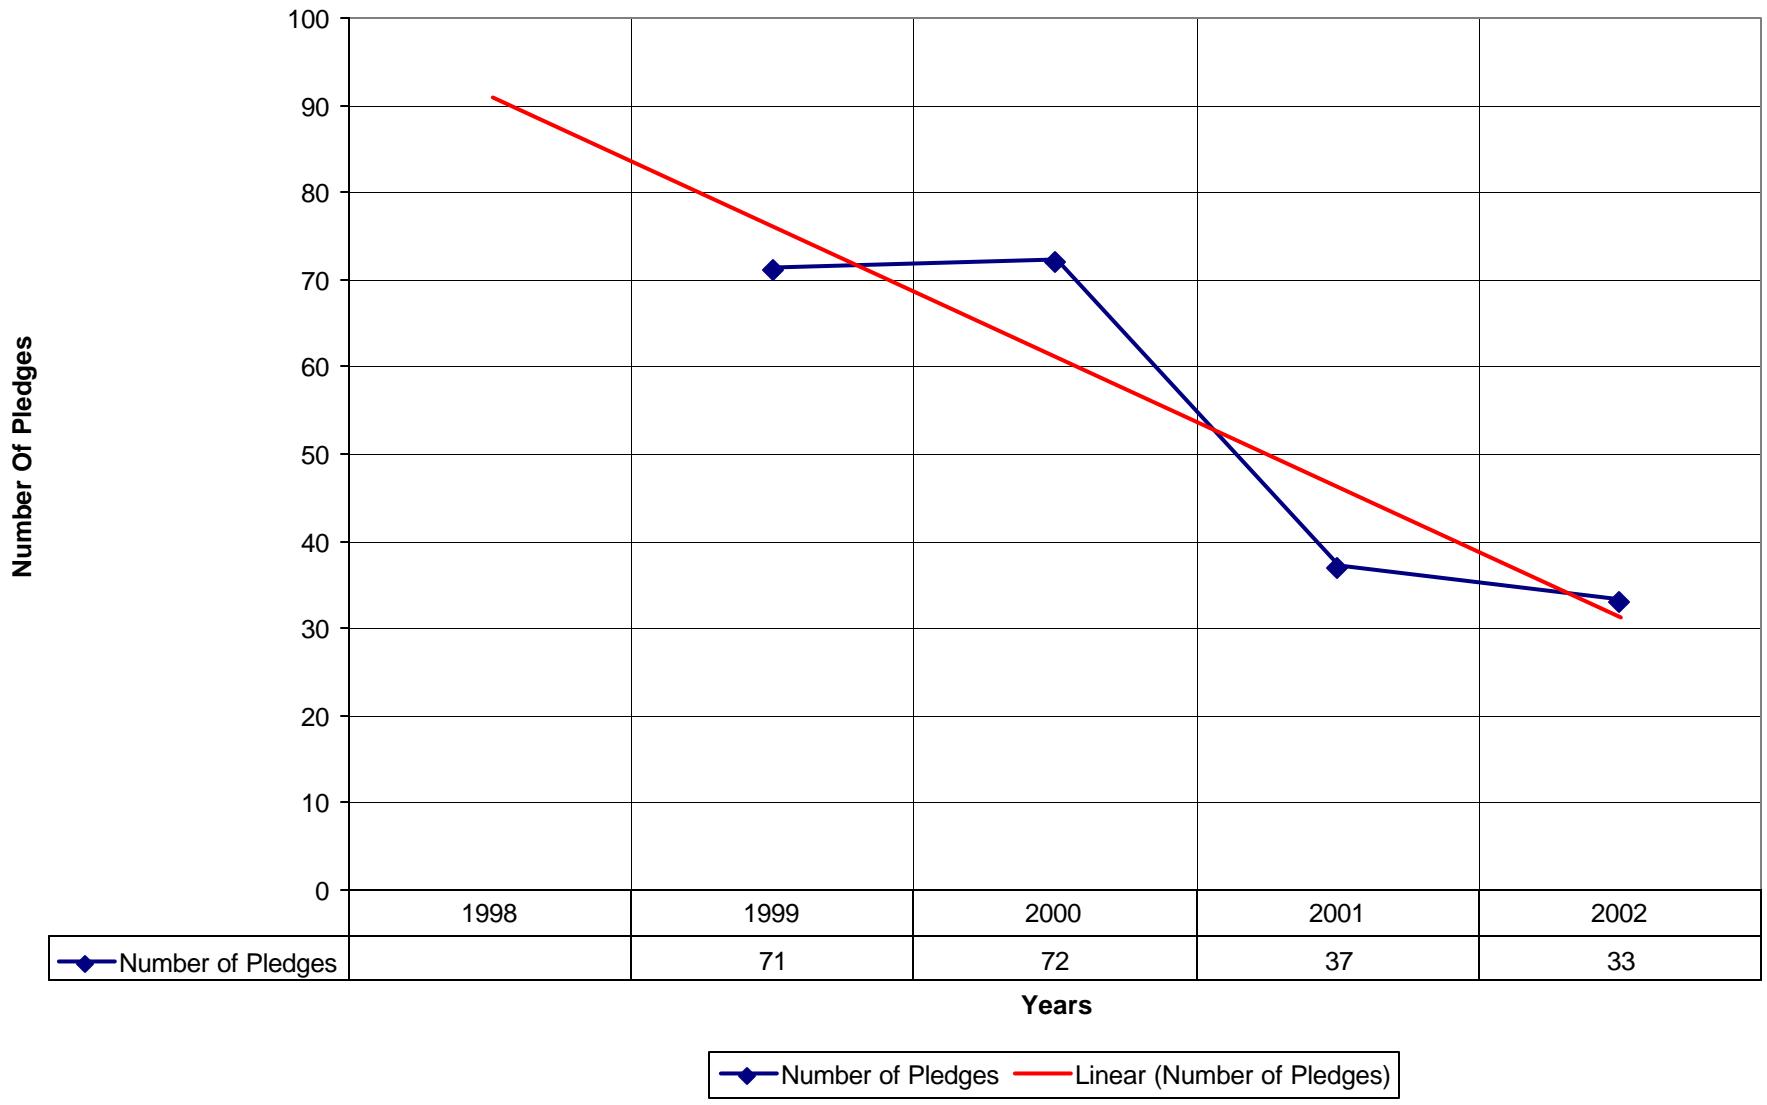

4030 St. Kevin's Episcopal Church ND