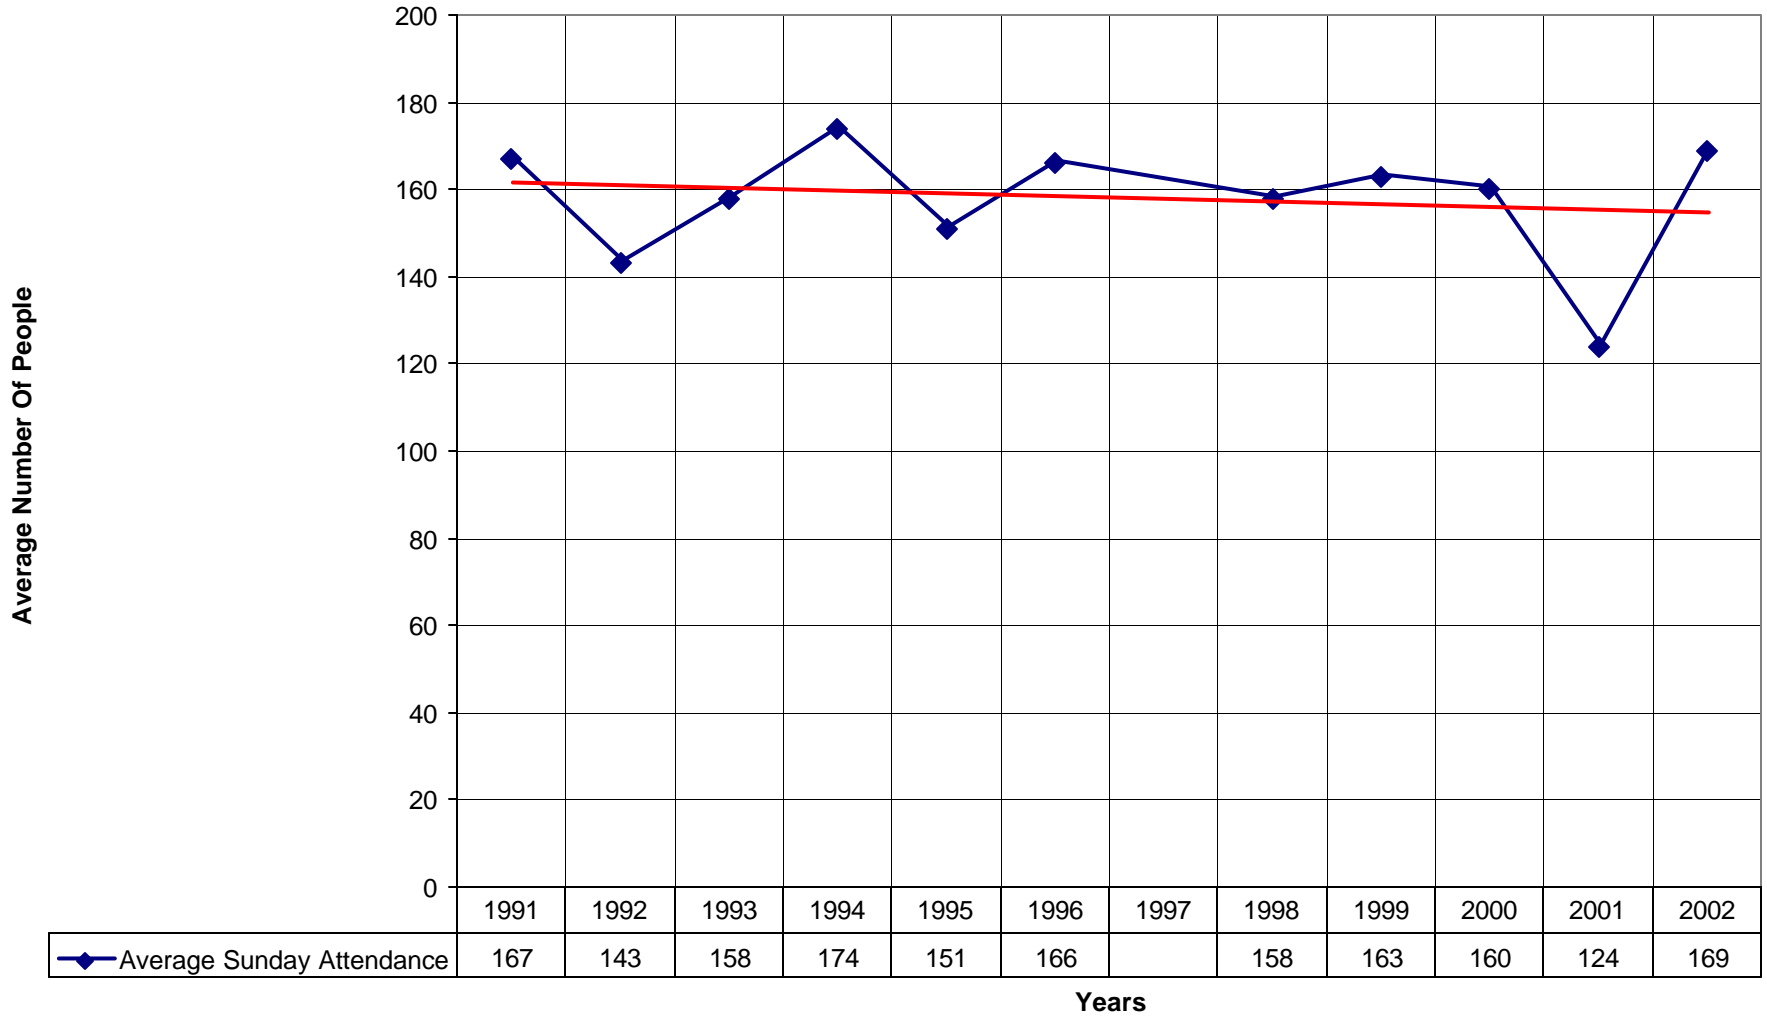

### 4030 St. Kevin's Episcopal Church ND

◆ Average Sunday Attendance 
 ■ EasterAttendance 
 — Linear (Average Sunday Attendance) 
 — Linear (EasterAttendance)

4030 St. Kevin's Episcopal Church ND

◆ EasterAttendance — Linear (EasterAttendance)

◆ Average Sunday Attendance — Linear (Average Sunday Attendance)