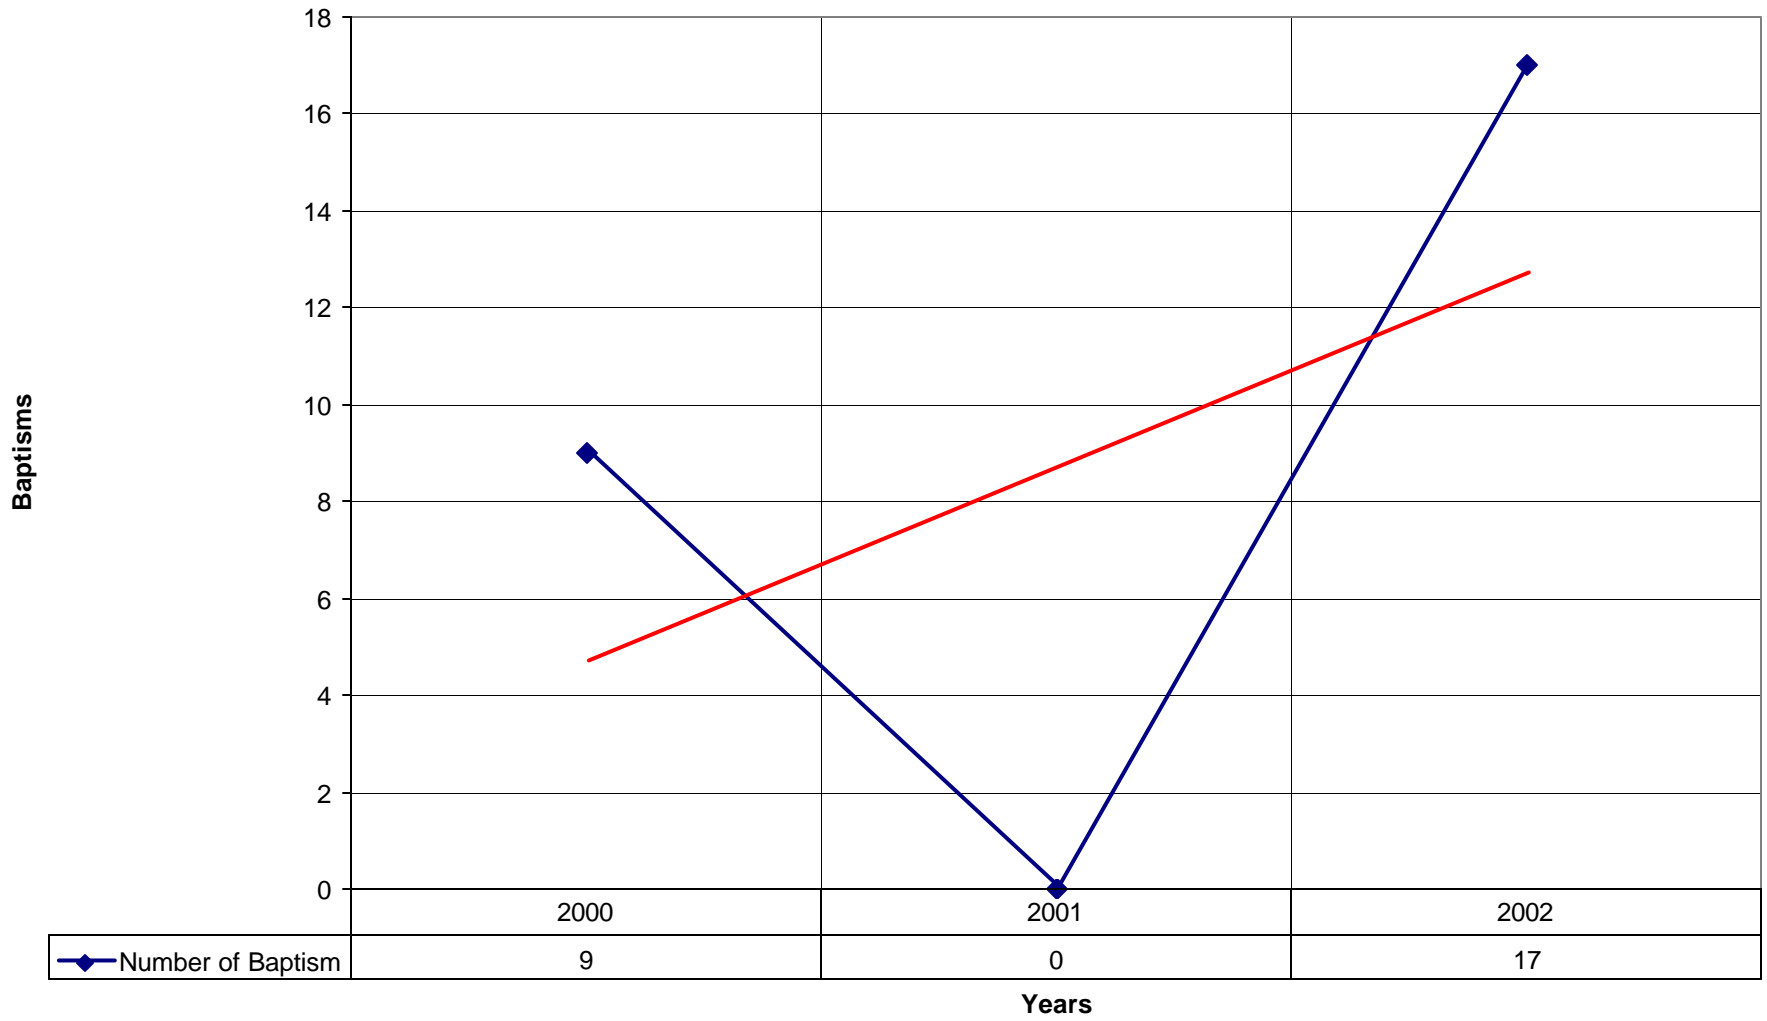

4030 St. Kevin's Episcopal Church ND

Number of Baptism Linear (Number of Baptism)