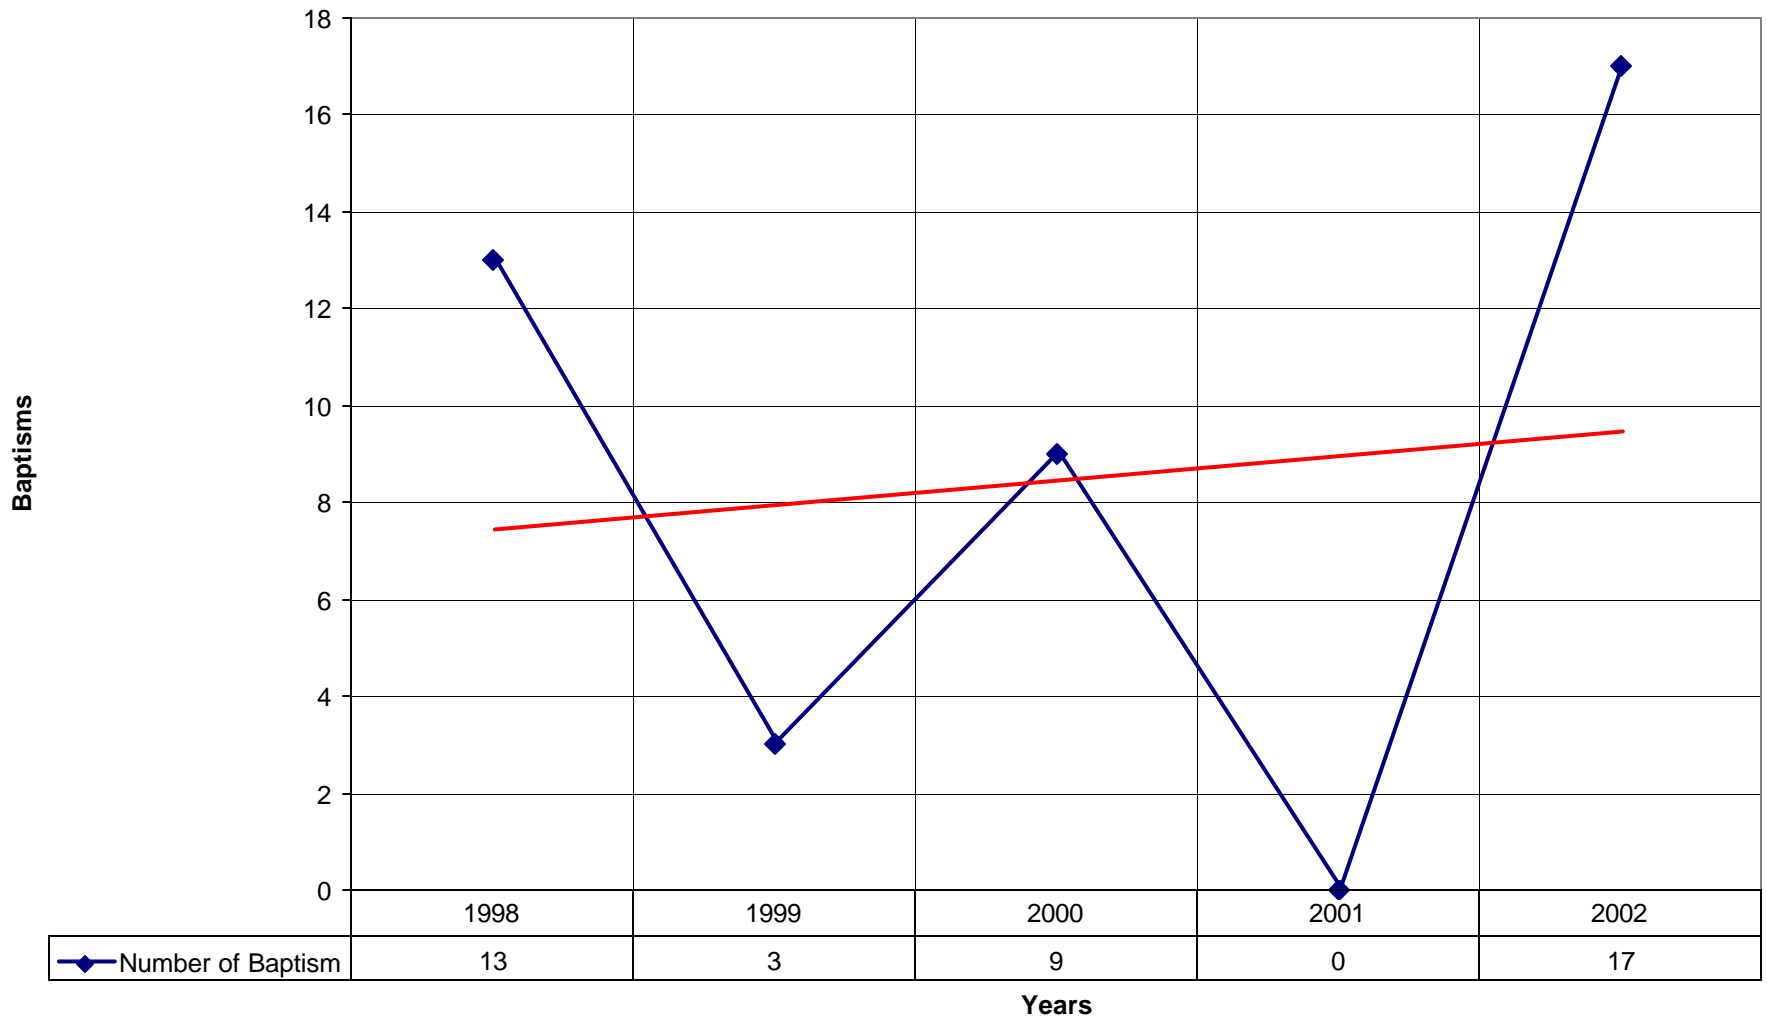

4030 St. Kevin's Episcopal Church ND

Number of Baptism Linear (Number of Baptism)