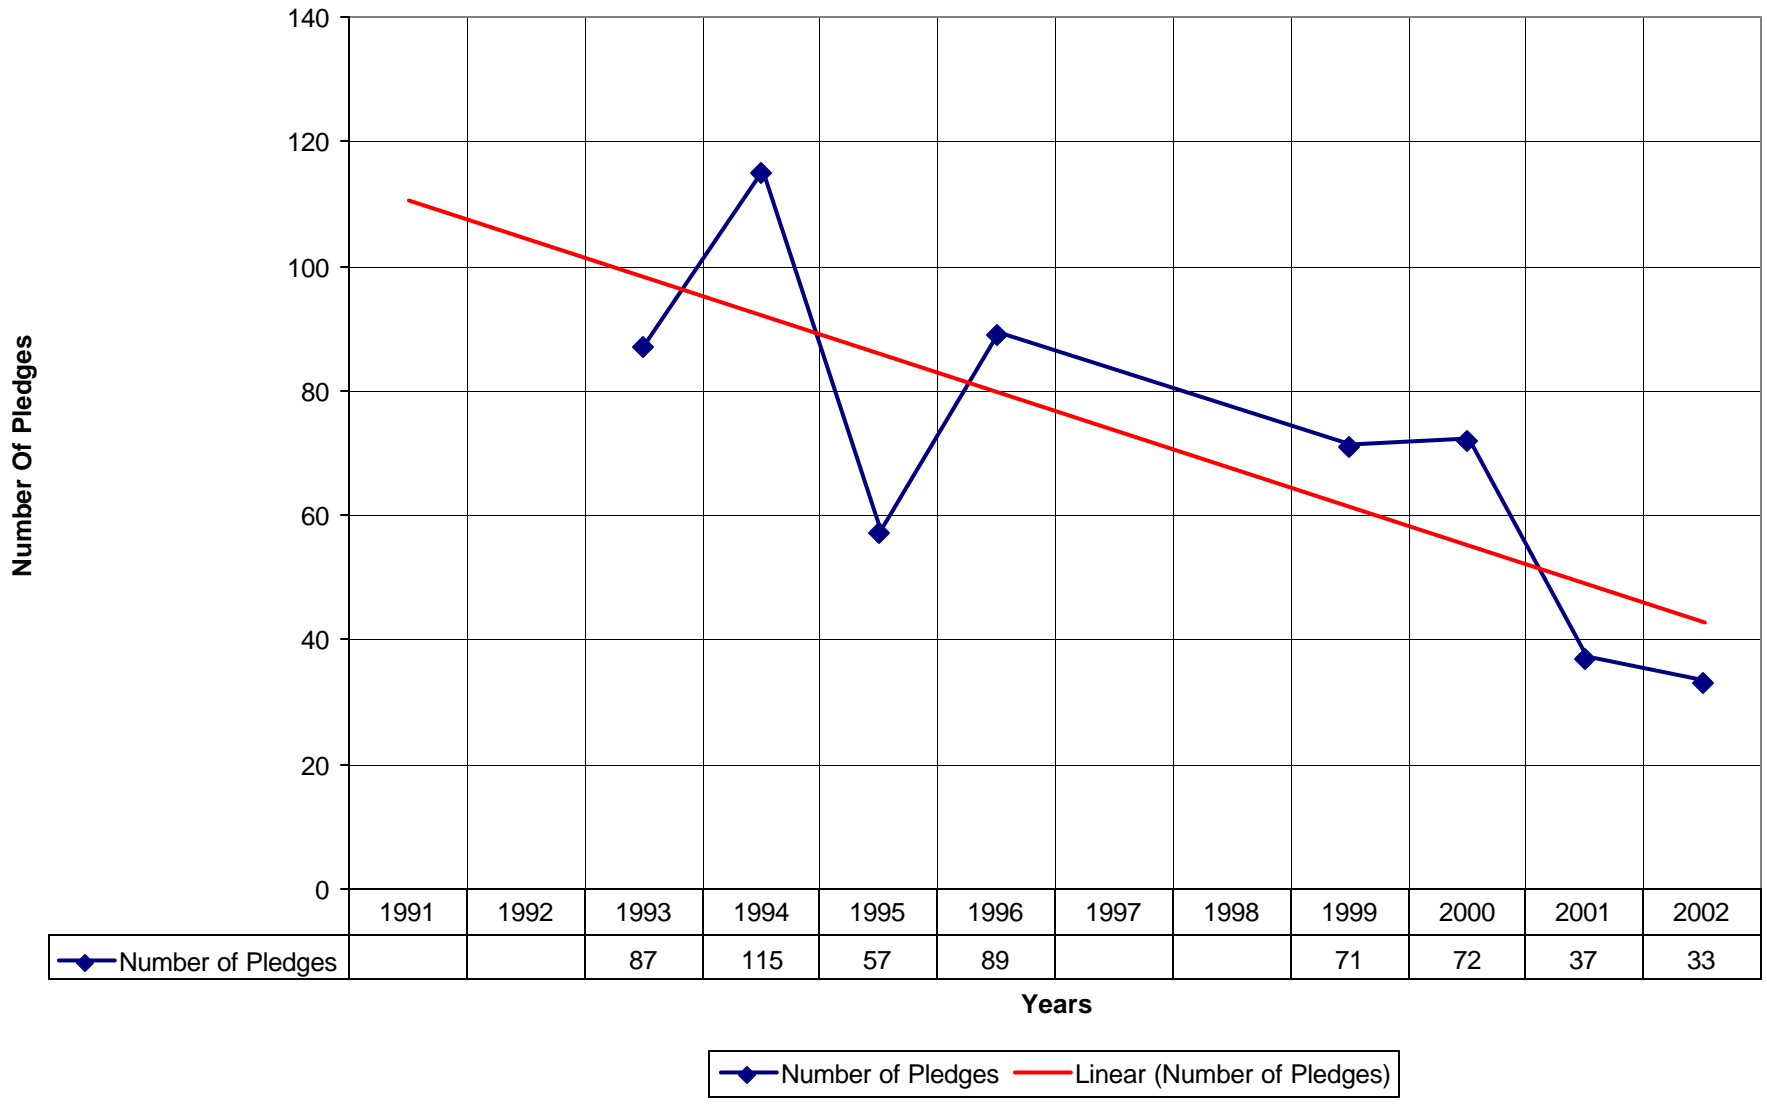

4030 St. Kevin's Episcopal Church ND