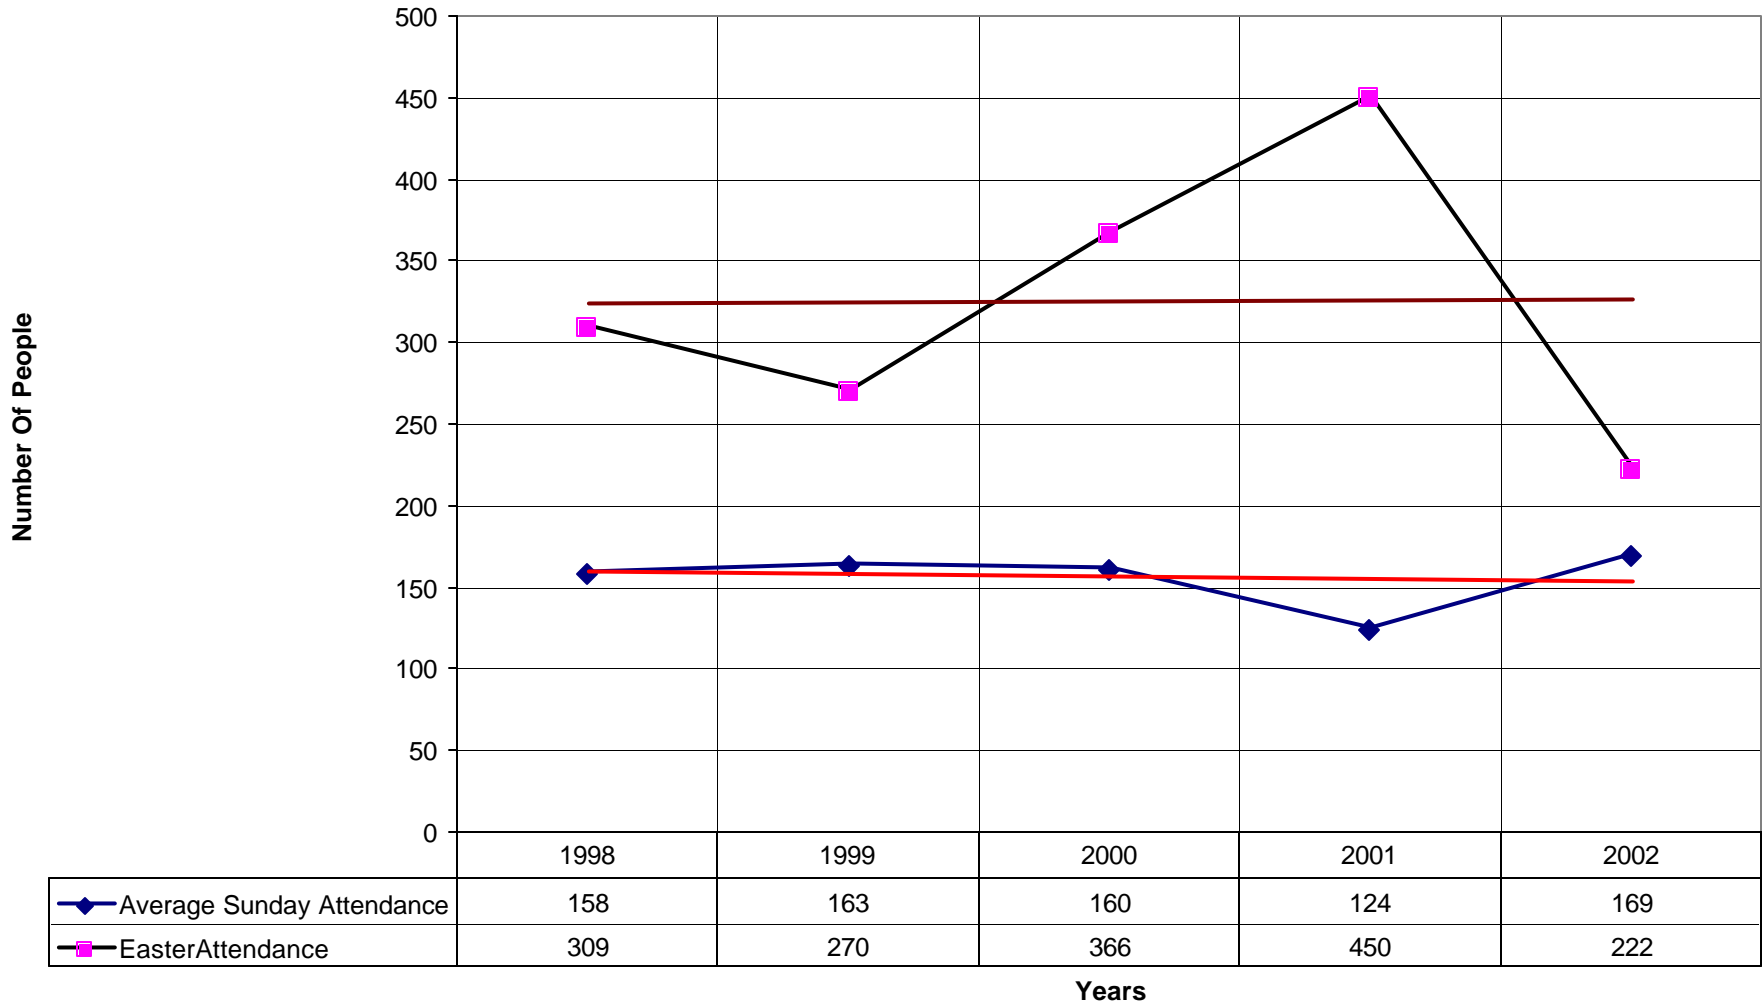

### 4030 St. Kevin's Episcopal Church ND

◆ Average Sunday Attendance 
 ■ EasterAttendance 
 — Linear (Average Sunday Attendance) 
 — Linear (EasterAttendance)

4030 St. Kevin's Episcopal Church ND

◆ EasterAttendance — Linear (EasterAttendance)

◆ Average Sunday Attendance — Linear (Average Sunday Attendance)