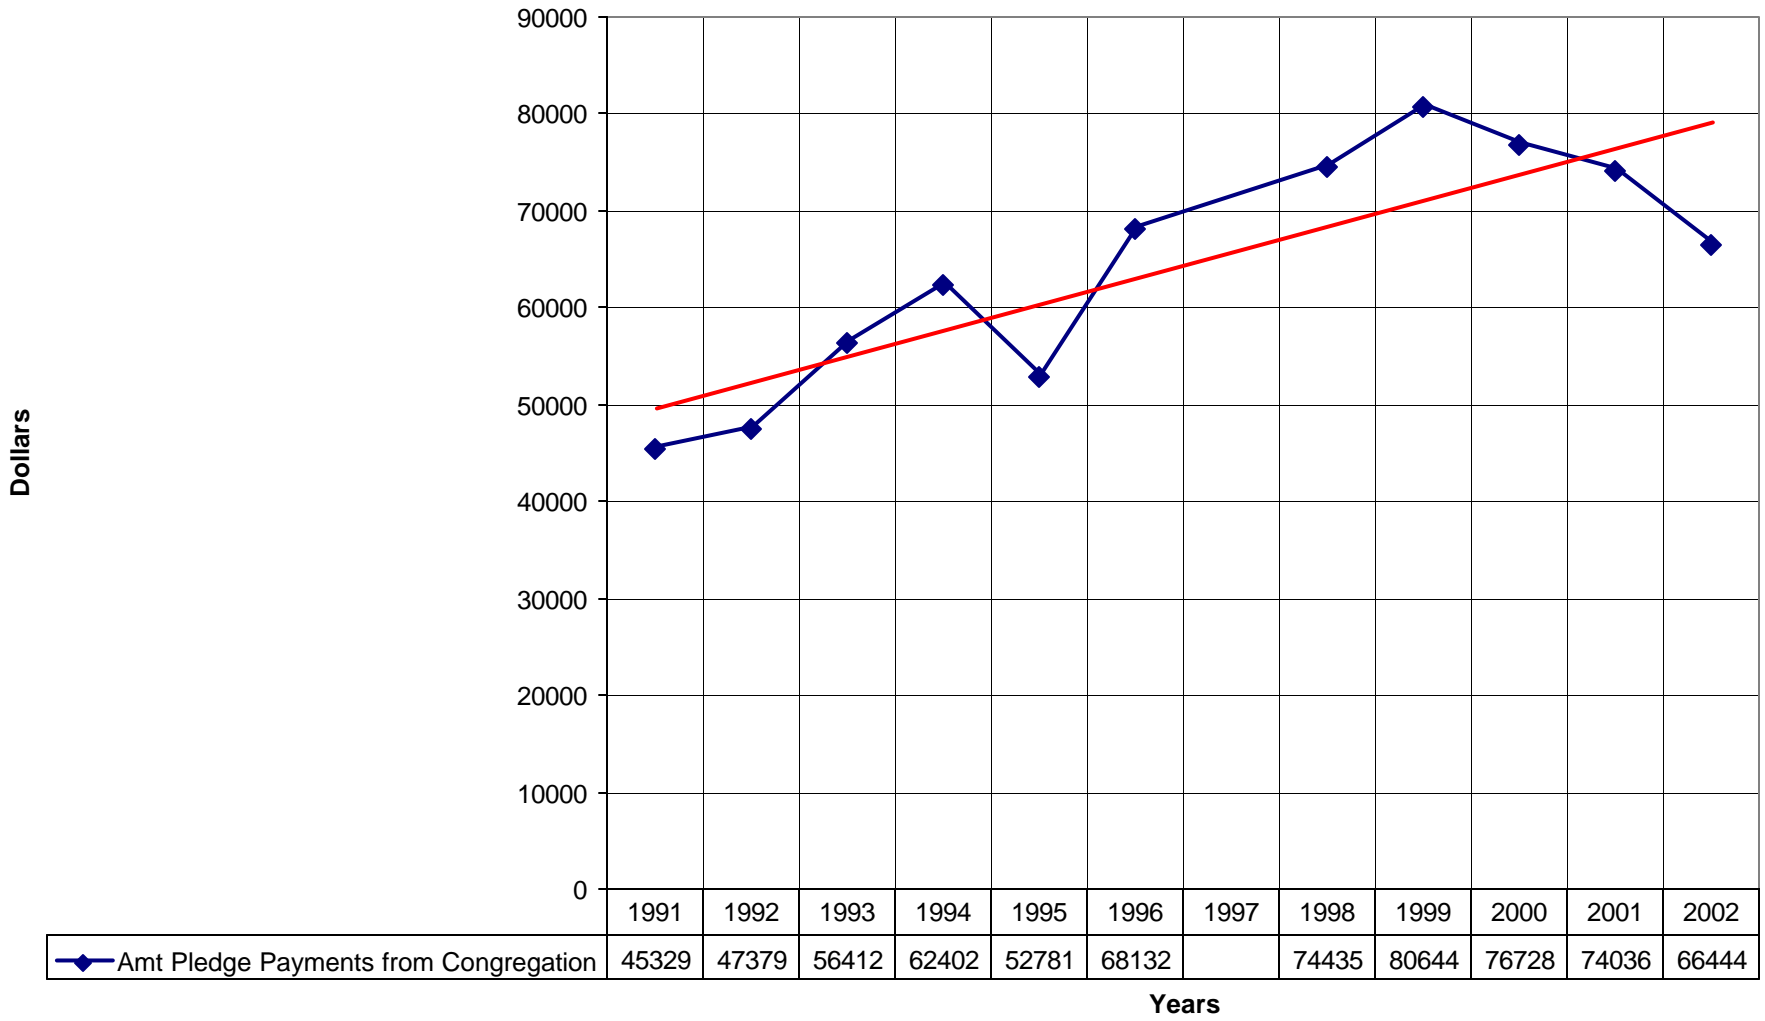

4030 St. Kevin's Episcopal Church ND

◆ Amt Pledge Payments from Congregation — Linear (Amt Pledge Payments from Congregation)