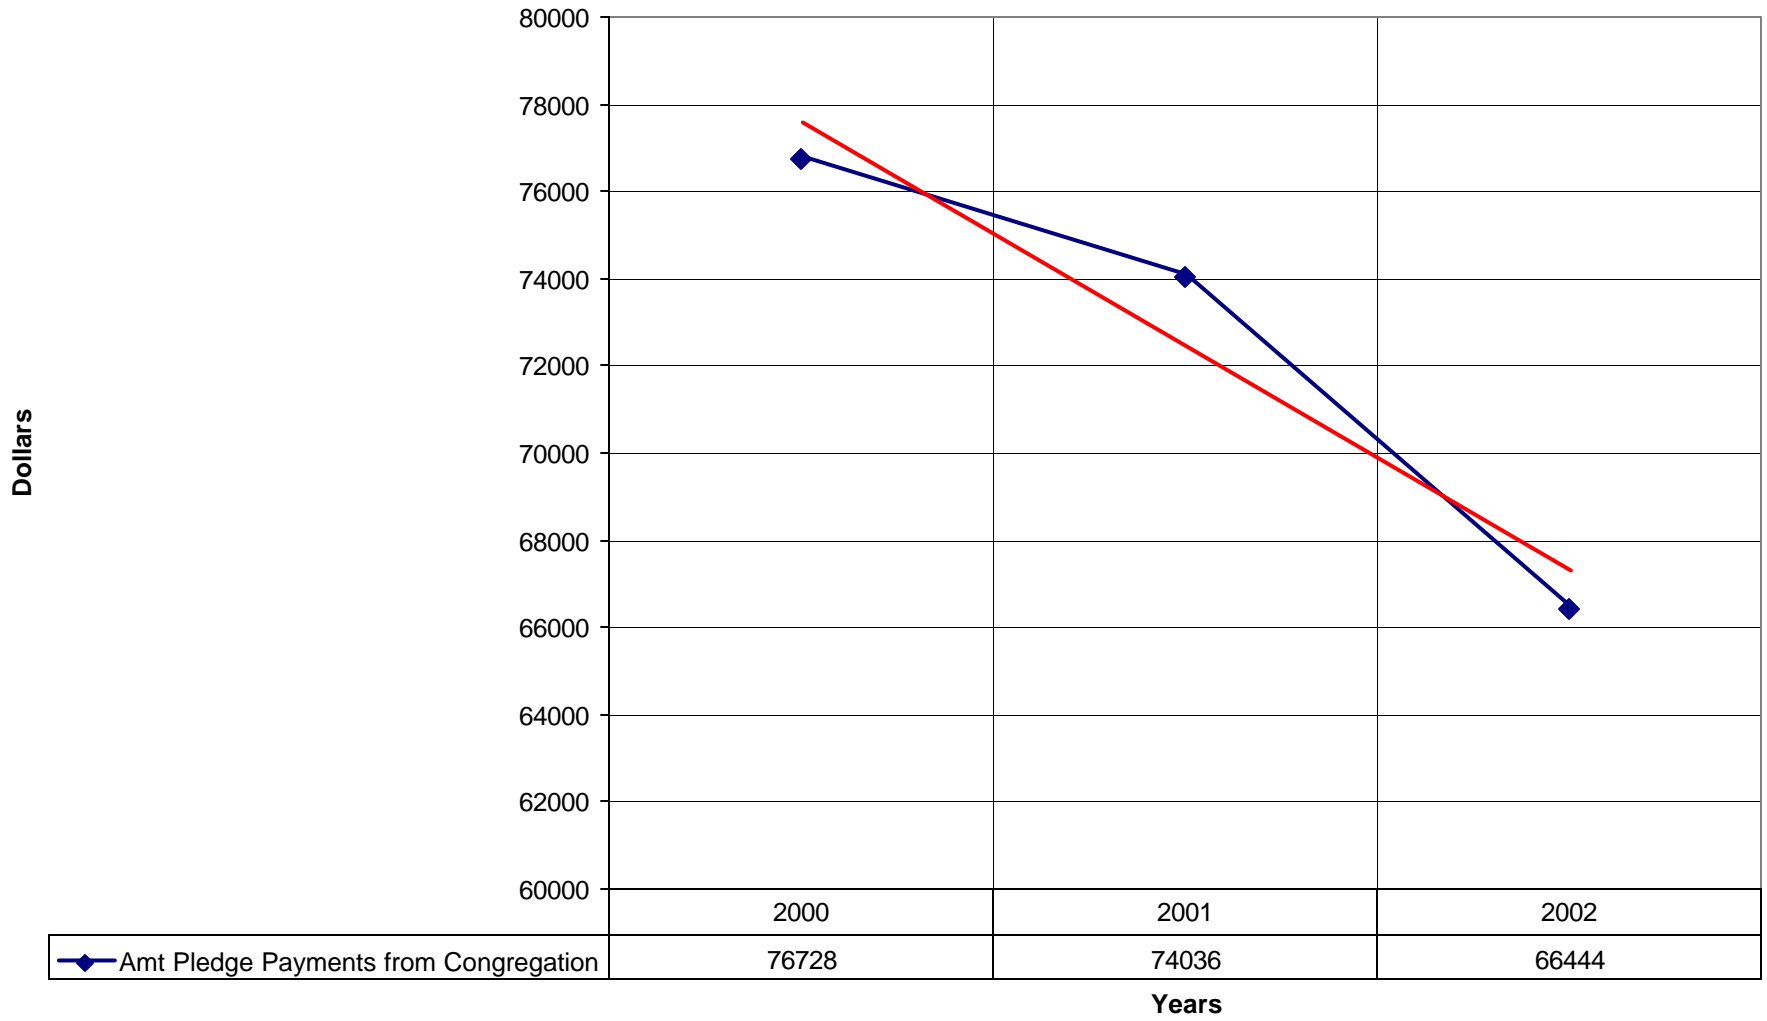

4030 St. Kevin's Episcopal Church ND

◆ Amt Pledge Payments from Congregation — Linear (Amt Pledge Payments from Congregation)