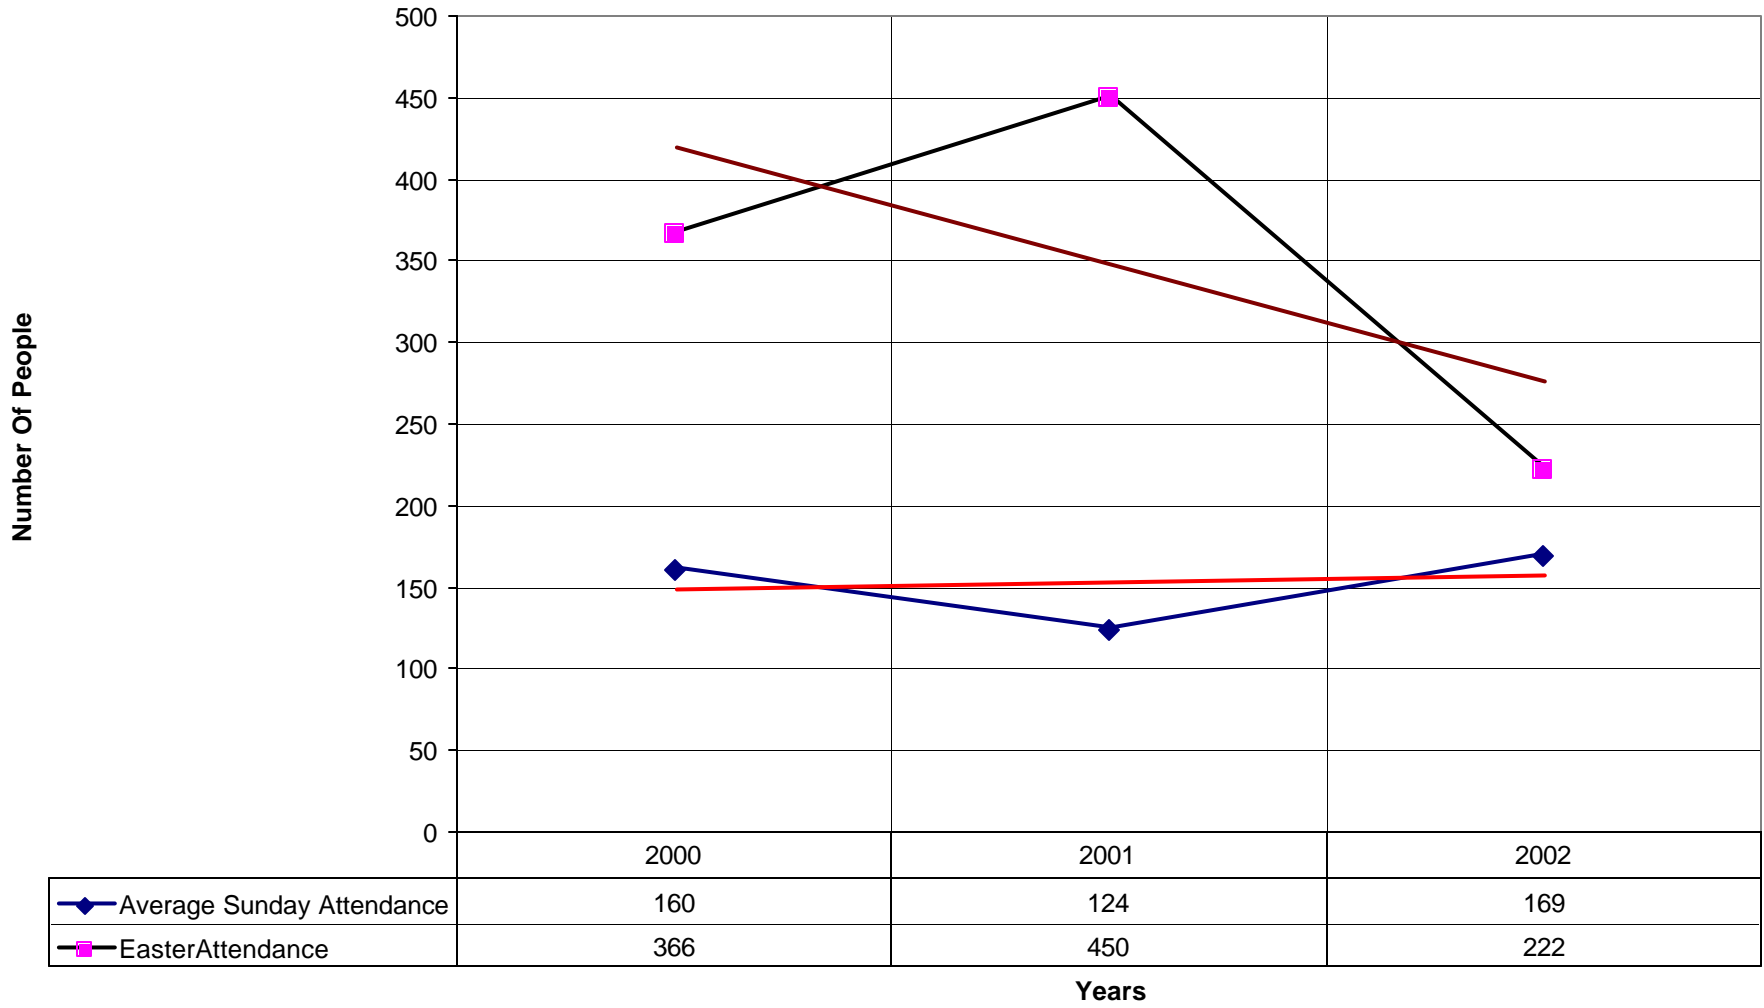

### 4030 St. Kevin's Episcopal Church ND

◆ Average Sunday Attendance   ■ EasterAttendance   — Linear (Average Sunday Attendance)   — Linear (EasterAttendance)

4030 St. Kevin's Episcopal Church ND

◆ EasterAttendance — Linear (EasterAttendance)

4030 St. Kevin's Episcopal Church ND

4030 St. Kevin's Episcopal Church ND

◆ Average Sunday Attendance — Linear (Average Sunday Attendance)