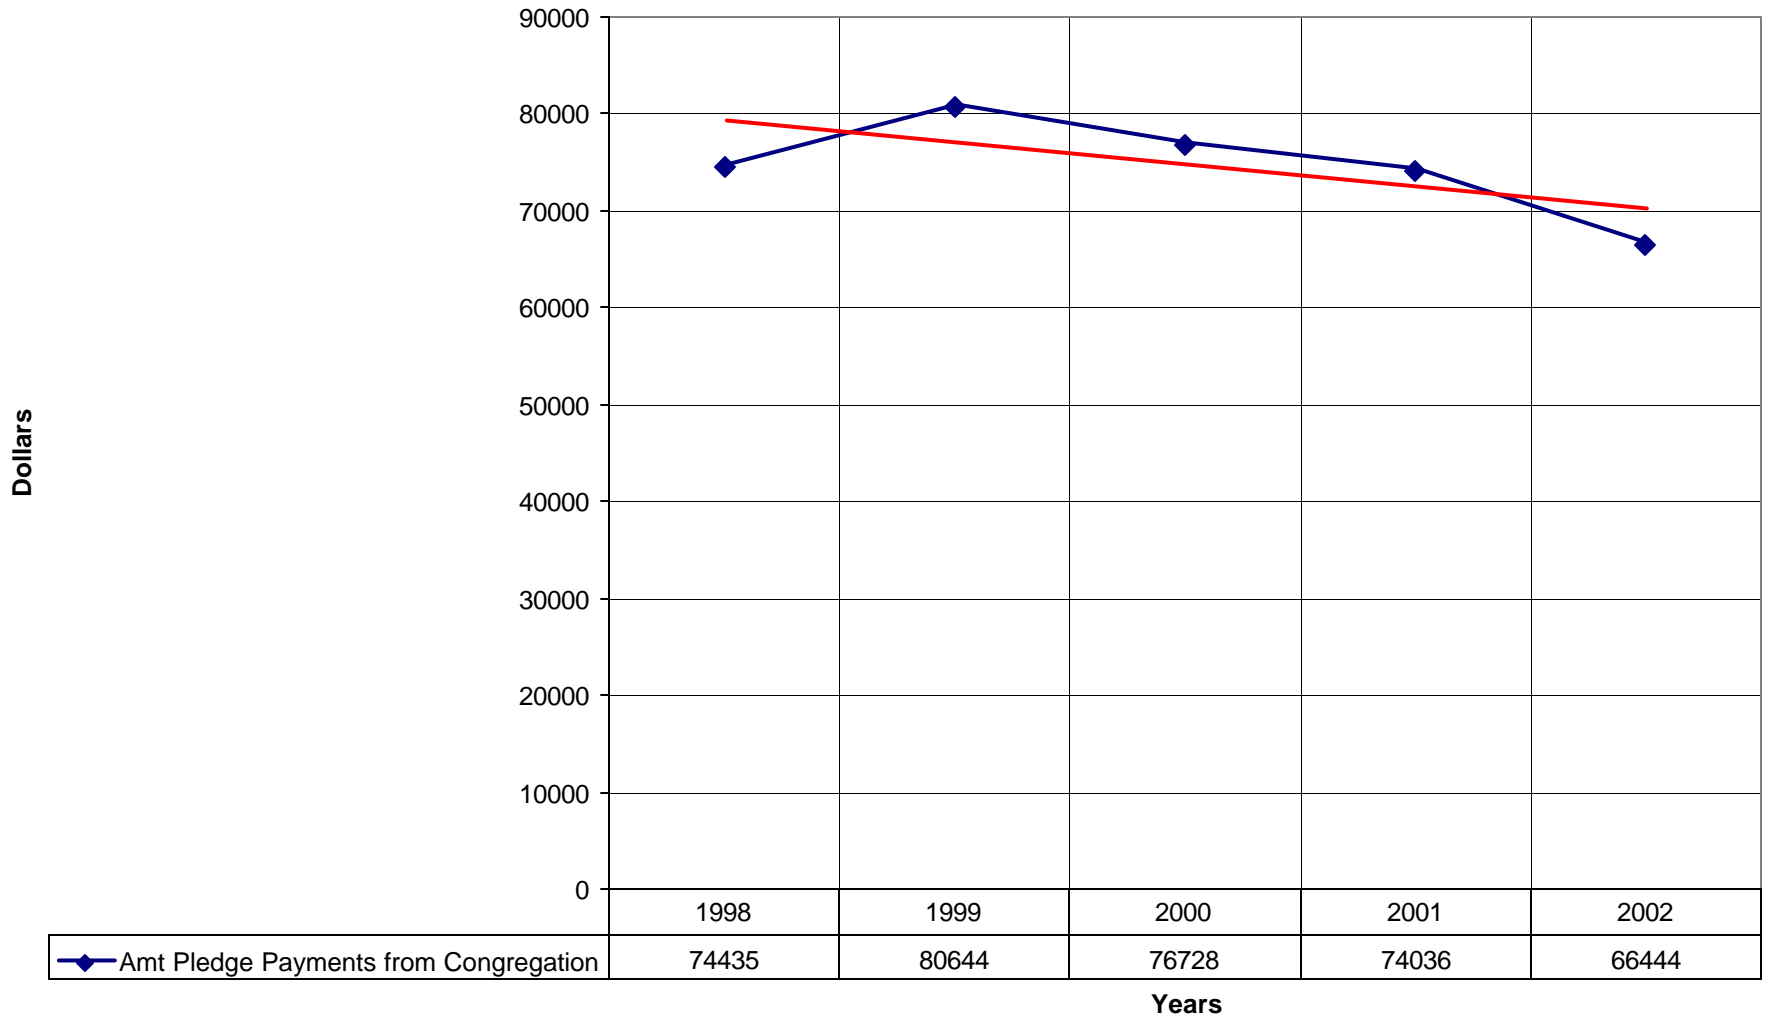

4030 St. Kevin's Episcopal Church ND

◆ Amt Pledge Payments from Congregation — Linear (Amt Pledge Payments from Congregation)