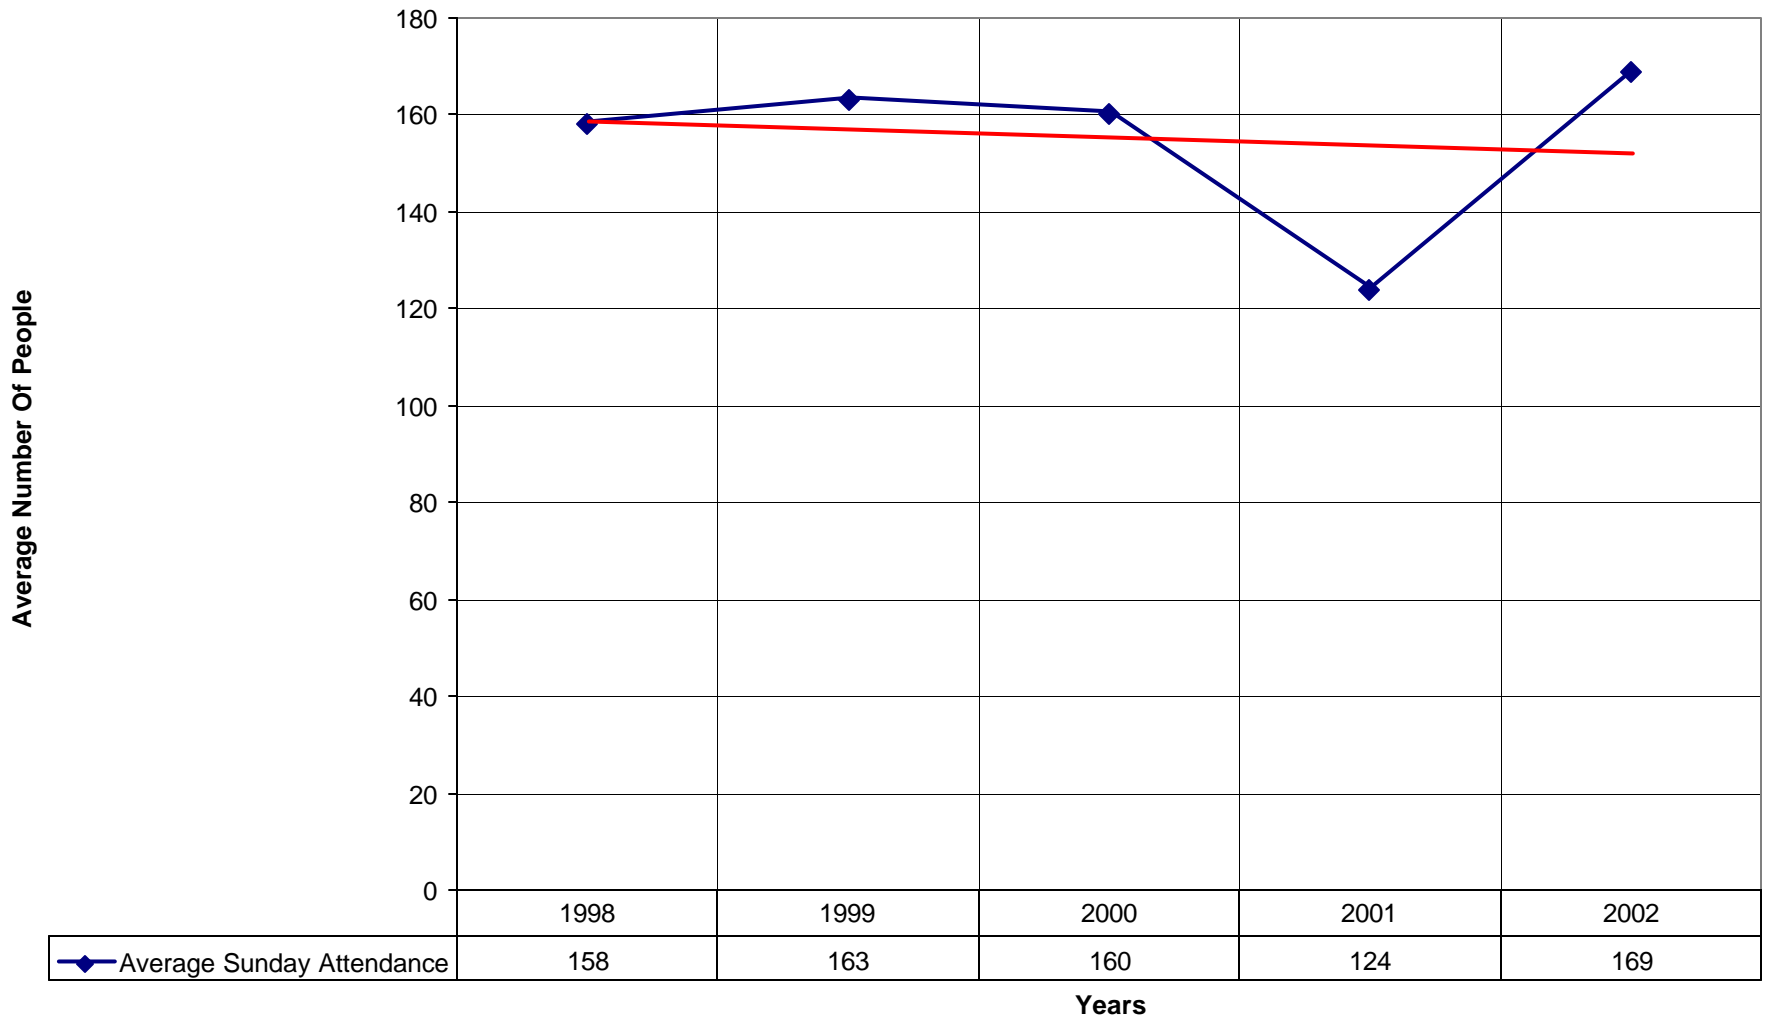

4030 St. Kevin's Episcopal Church ND

◆ Average Sunday Attendance — Linear (Average Sunday Attendance)