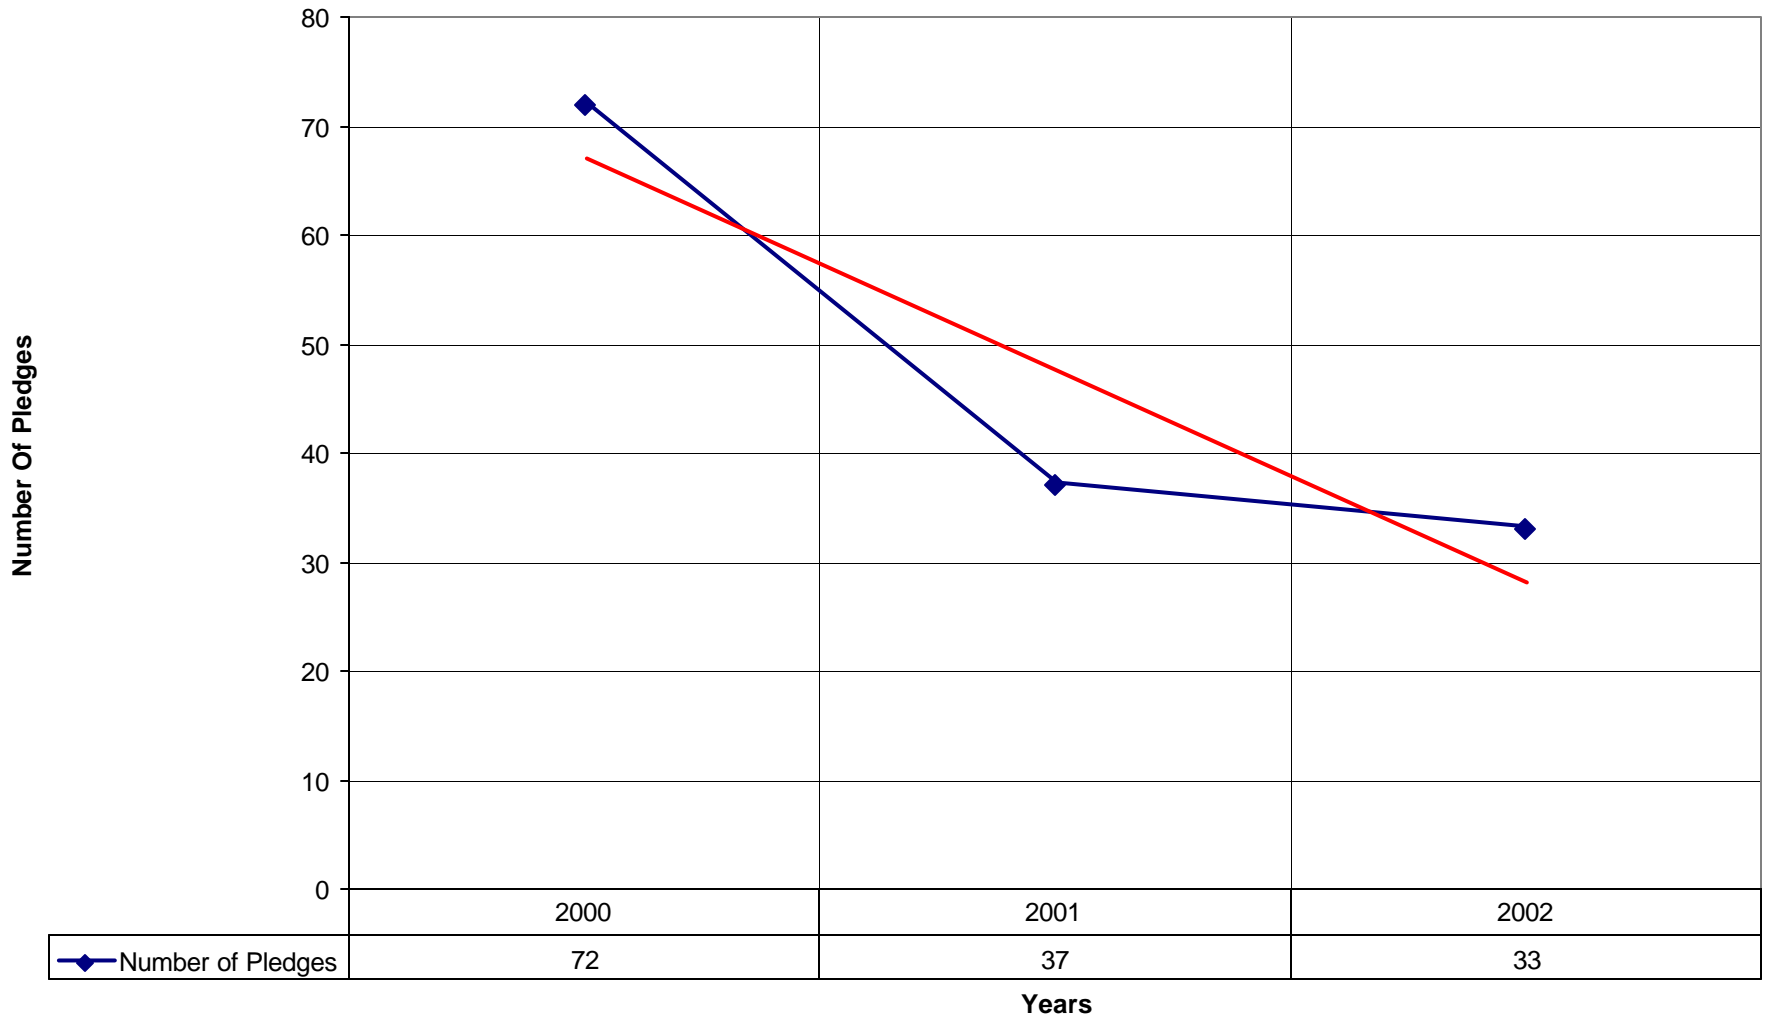

### 4030 St. Kevin's Episcopal Church ND

◆ Average Sunday Attendance 
 ■ EasterAttendance 
 — Linear (Average Sunday Attendance) 
 — Linear (EasterAttendance)

4030 St. Kevin's Episcopal Church ND

◆ EasterAttendance — Linear (EasterAttendance)

4030 St. Kevin's Episcopal Church ND

◆ Number of Pledges

◆ Number of Pledges — Linear (Number of Pledges)

4030 St. Kevin's Episcopal Church ND

◆ Average Sunday Attendance

◆ Average Sunday Attendance    — Linear (Average Sunday Attendance)