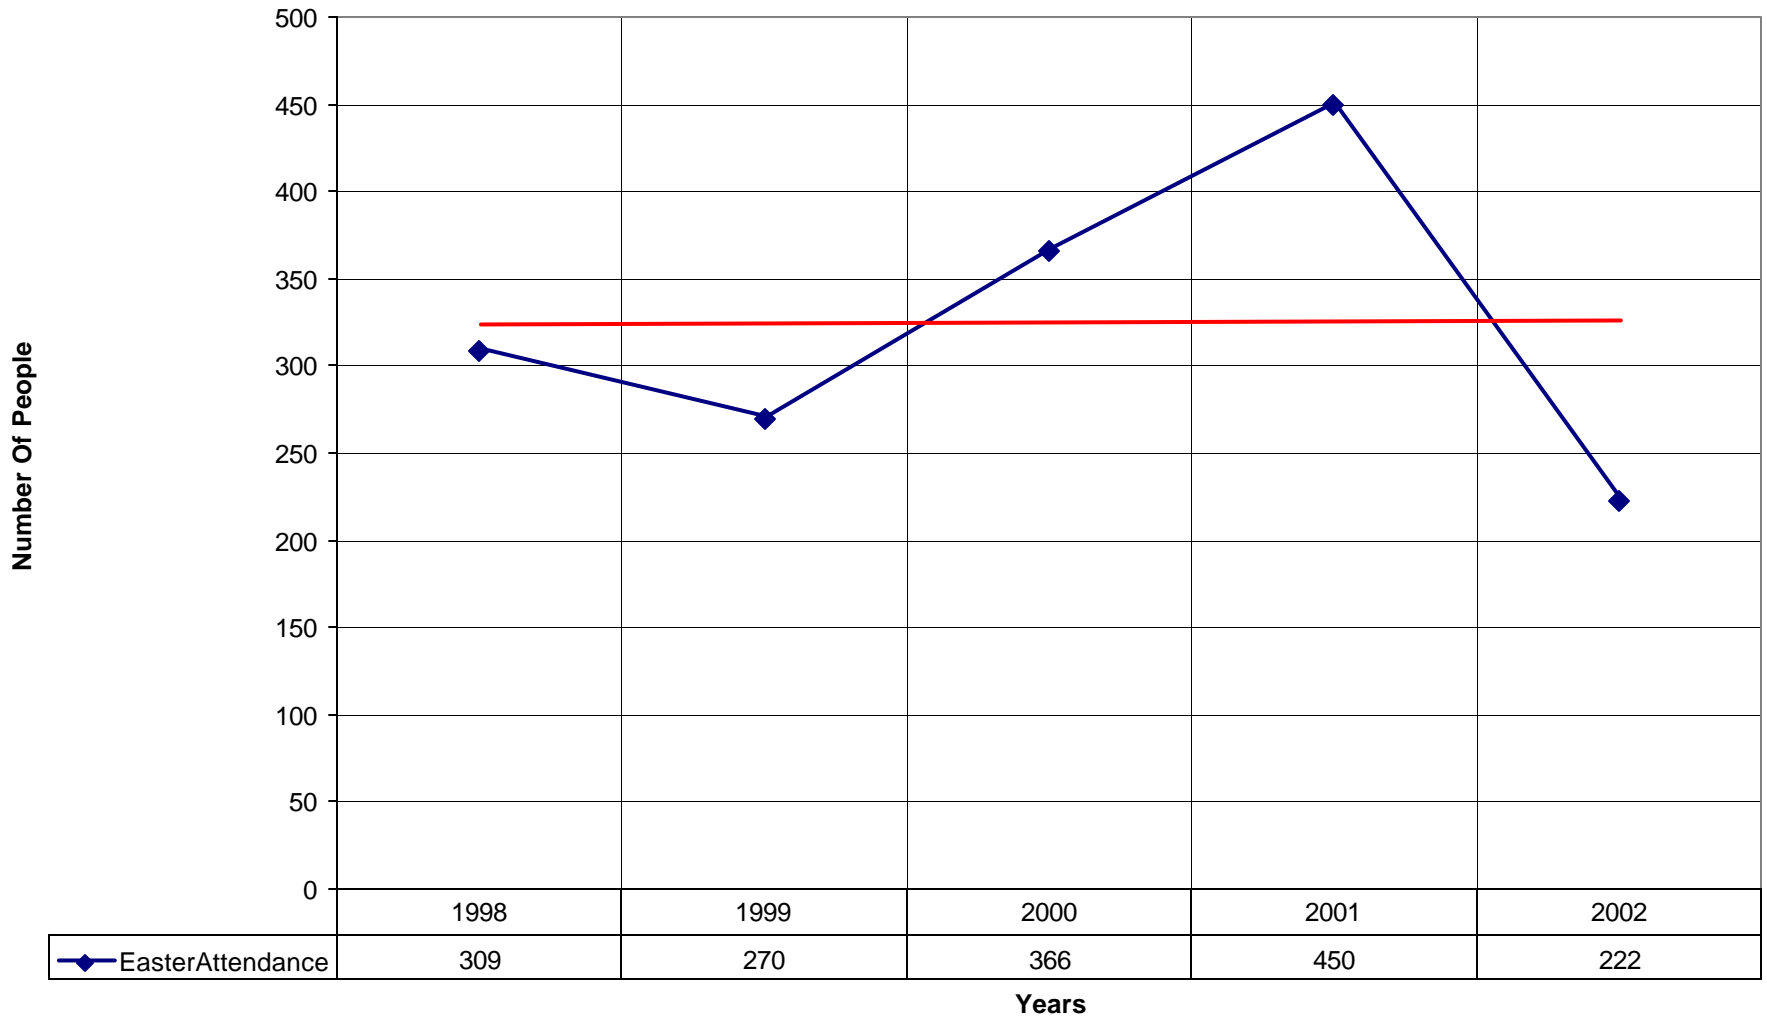

### 4030 St. Kevin's Episcopal Church ND

◆ Average Sunday Attendance 
 ■ EasterAttendance 
 — Linear (Average Sunday Attendance) 
 — Linear (EasterAttendance)

4030 St. Kevin's Episcopal Church ND

◆ EasterAttendance — Linear (EasterAttendance)

◆ Average Sunday Attendance — Linear (Average Sunday Attendance)