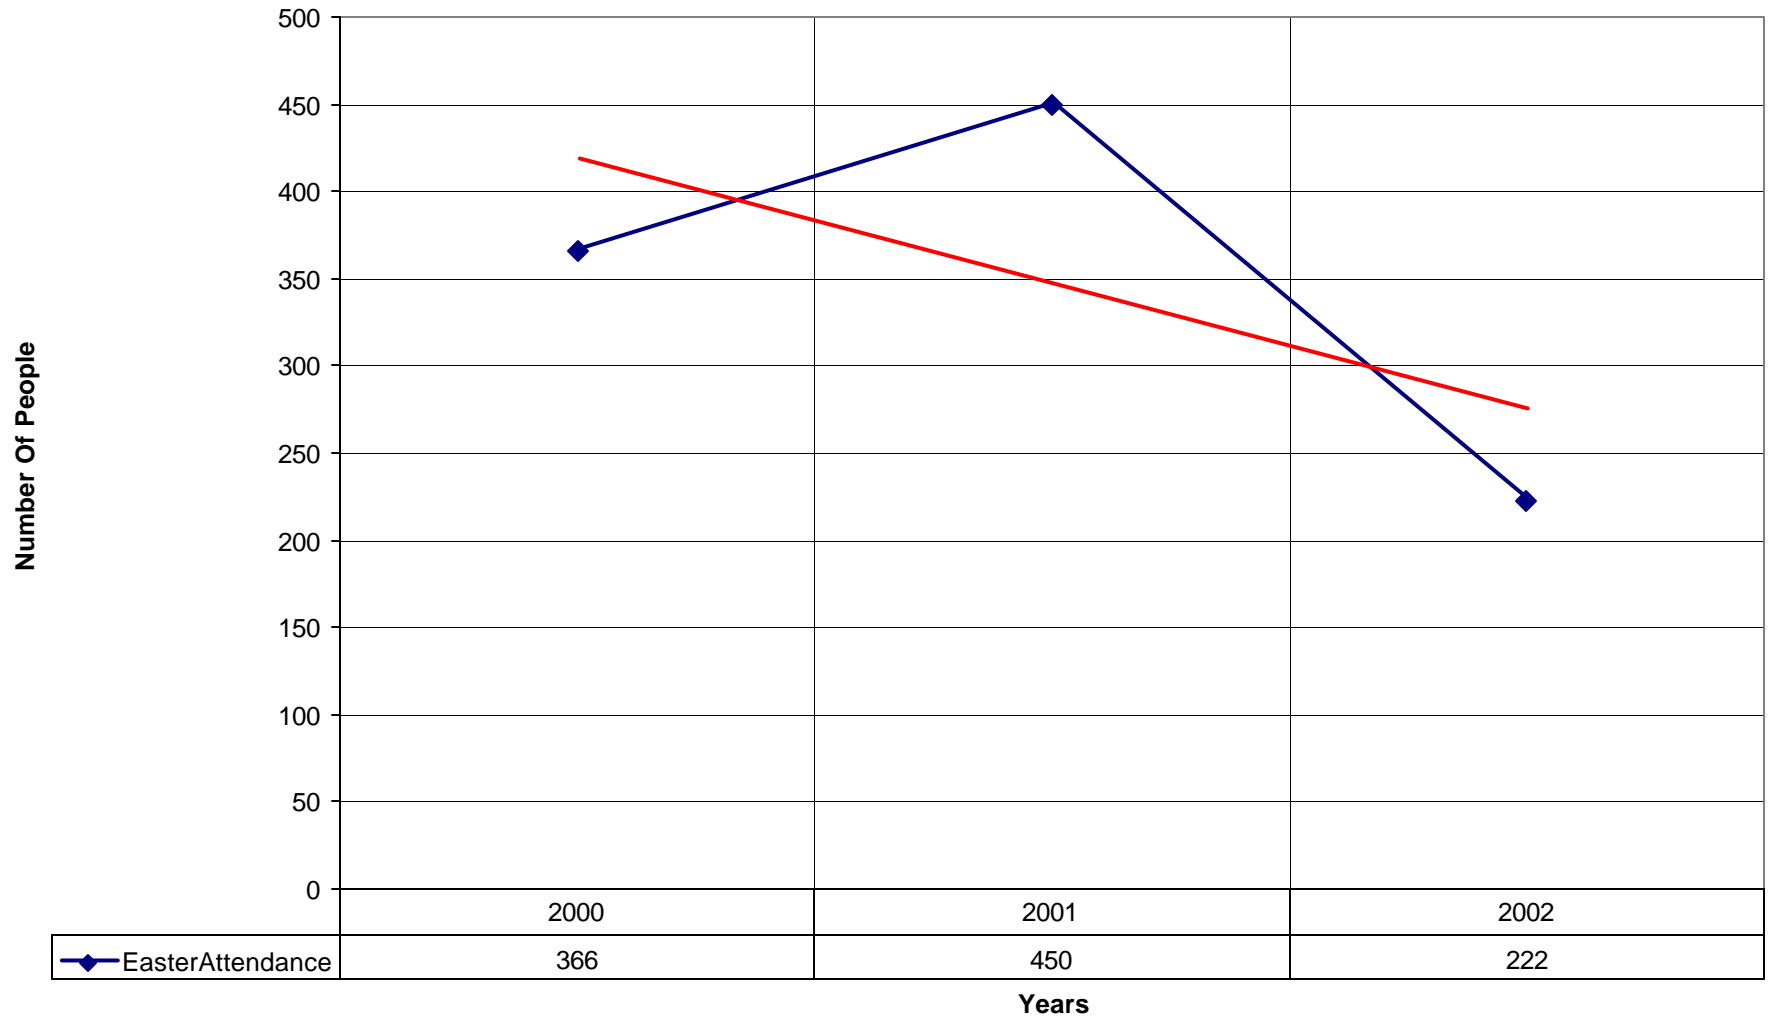

4030 St. Kevin's Episcopal Church ND

4030 St. Kevin's Episcopal Church ND

◆ Average Sunday Attendance — Linear (Average Sunday Attendance)

### 4030 St. Kevin's Episcopal Church ND

◆ Average Sunday Attendance 
 ■ EasterAttendance 
 — Linear (Average Sunday Attendance) 
 — Linear (EasterAttendance)

4030 St. Kevin's Episcopal Church ND

◆ EasterAttendance — Linear (EasterAttendance)