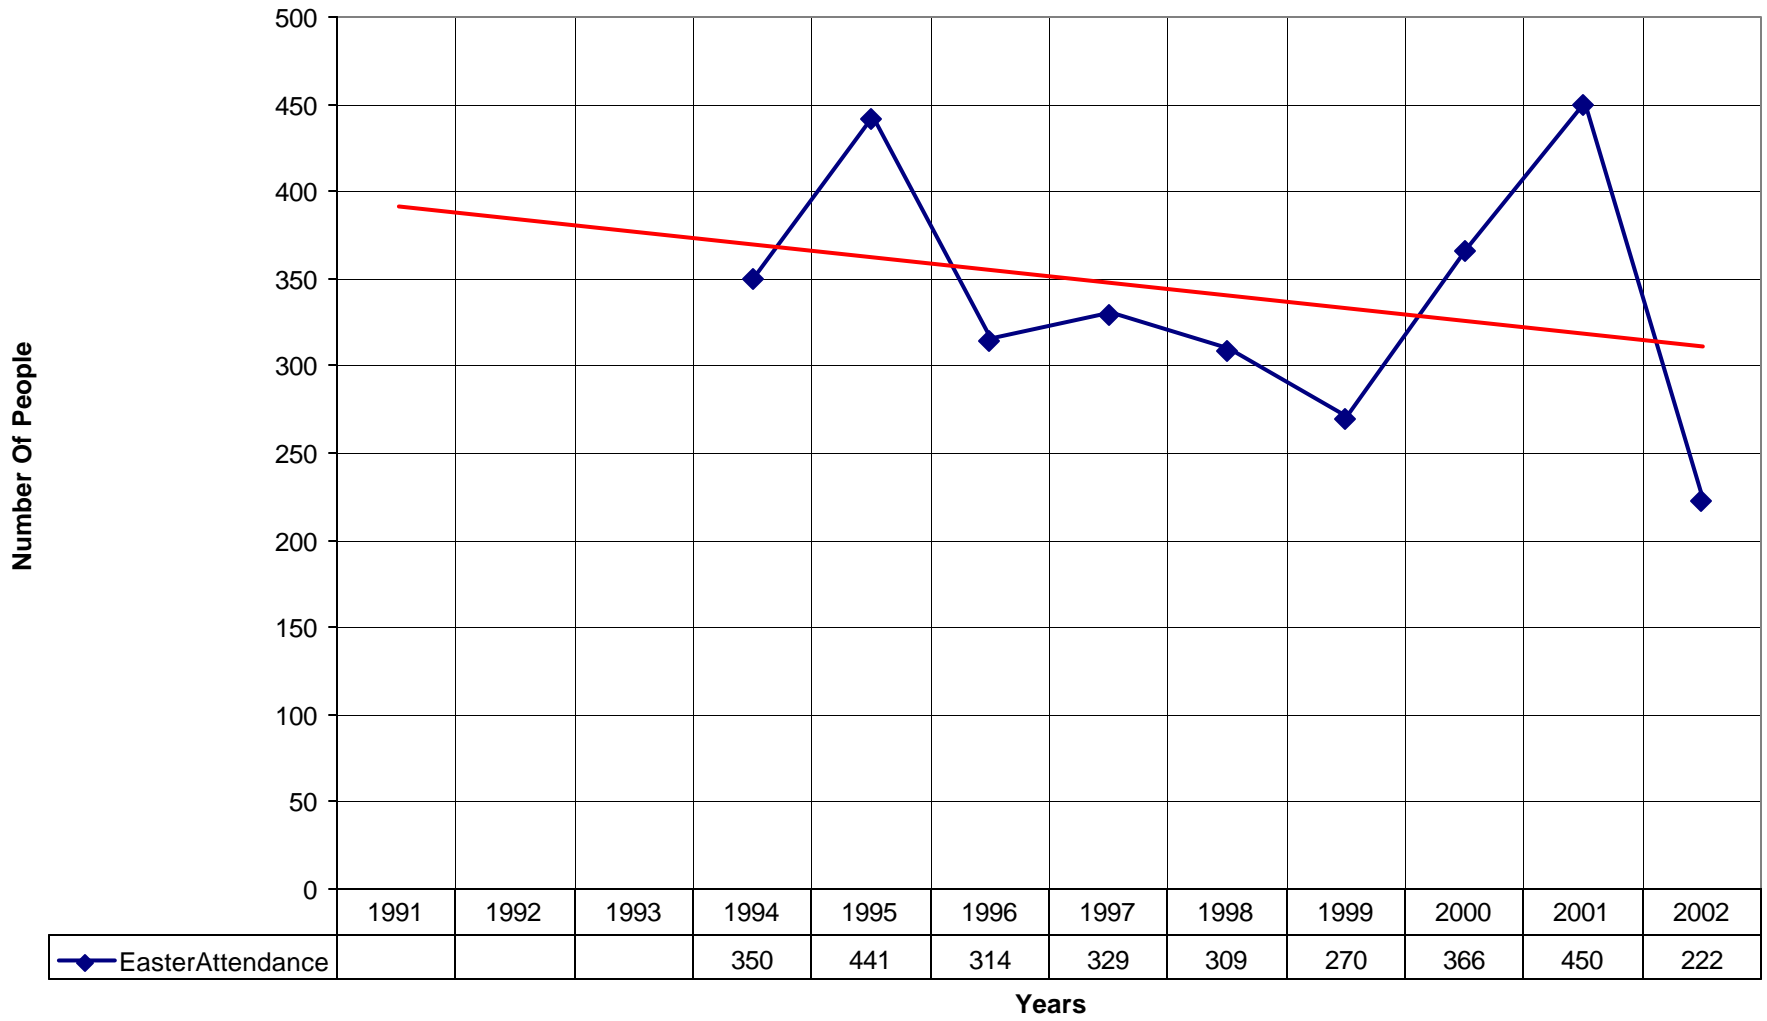

### 4030 St. Kevin's Episcopal Church ND

◆ Average Sunday Attendance 
 ■ EasterAttendance 
 — Linear (Average Sunday Attendance) 
 — Linear (EasterAttendance)

4030 St. Kevin's Episcopal Church ND

◆ EasterAttendance — Linear (EasterAttendance)

◆ Average Sunday Attendance — Linear (Average Sunday Attendance)

4030 St. Kevin's Episcopal Church ND

4030 St. Kevin's Episcopal Church ND

◆ Average Sunday Attendance — Linear (Average Sunday Attendance)