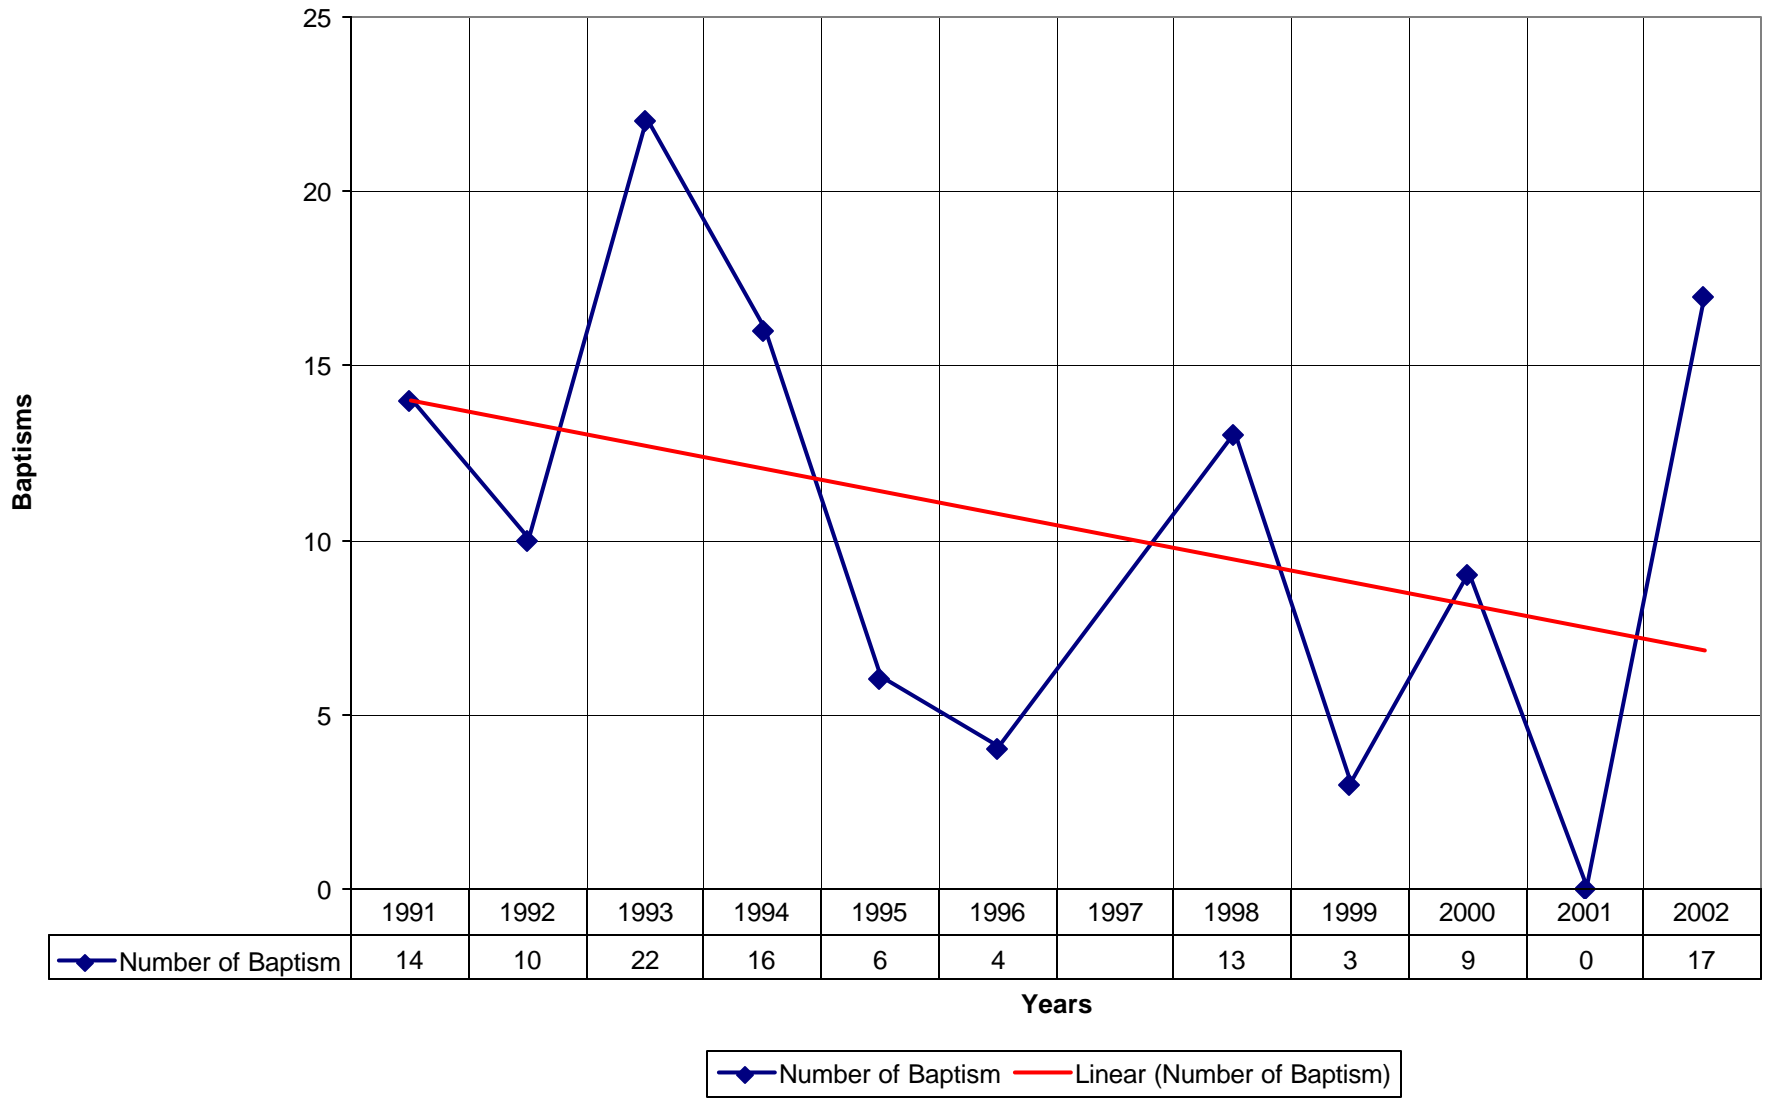

4030 St. Kevin's Episcopal Church ND