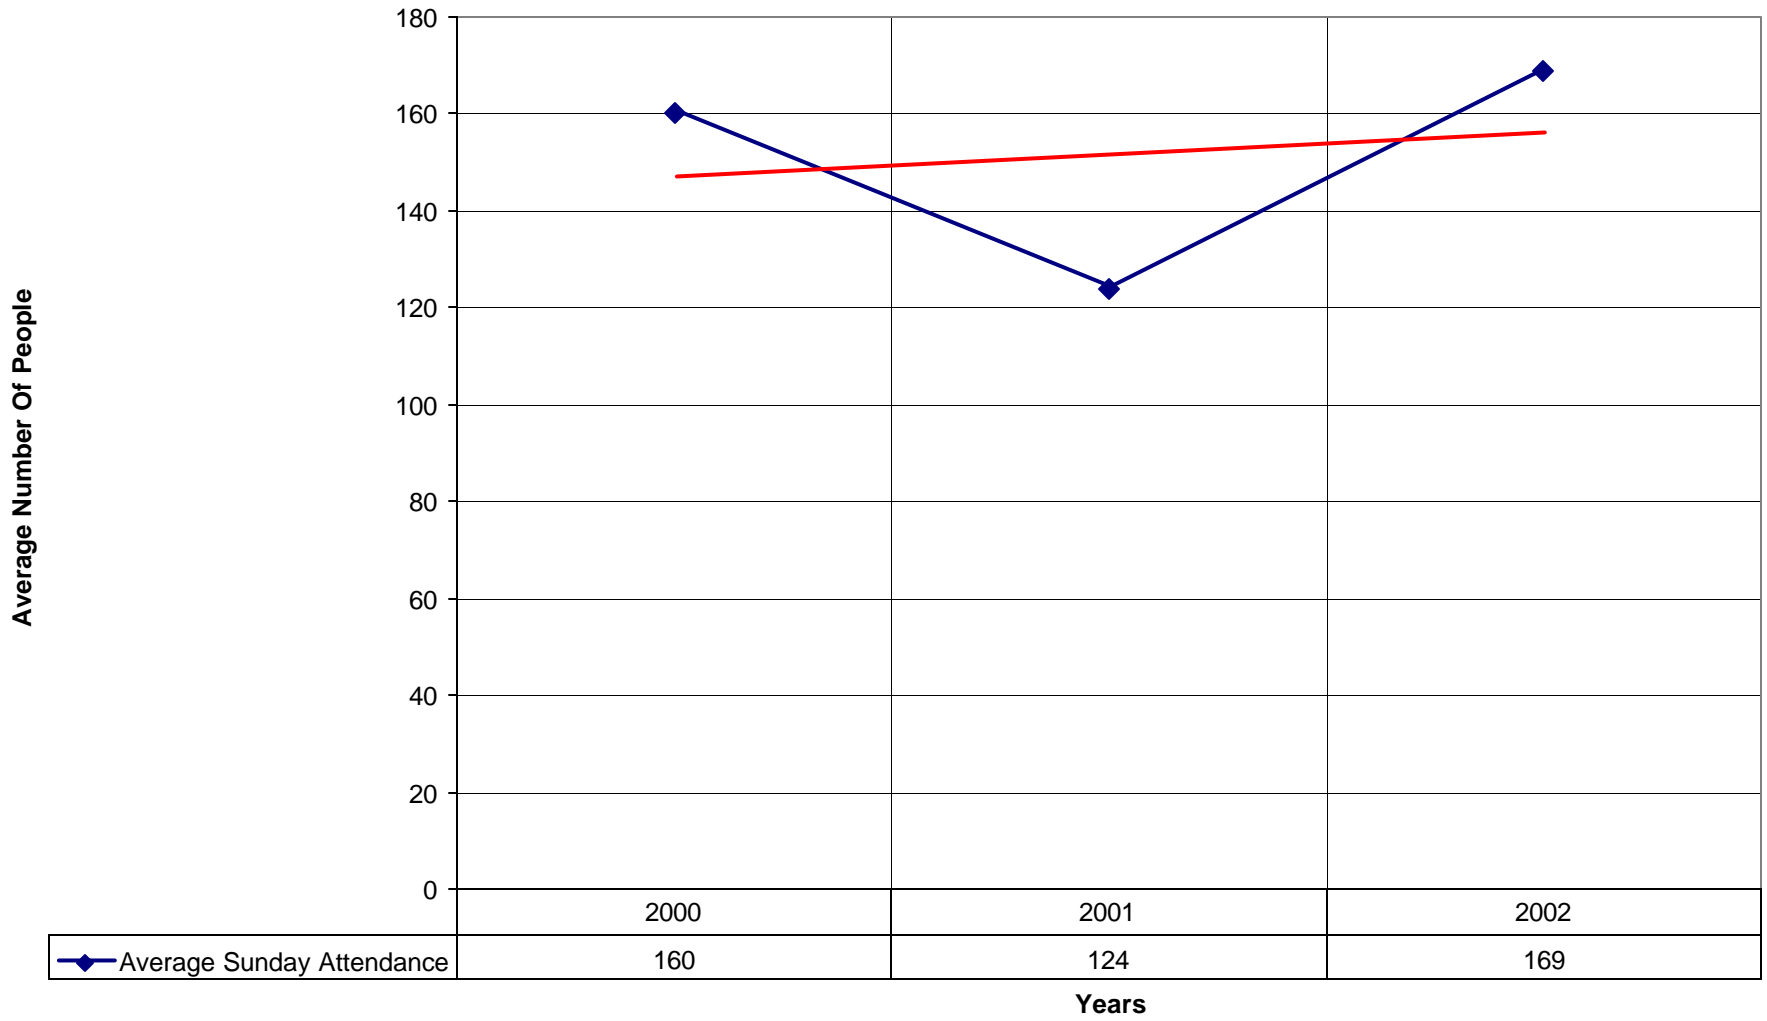

4030 St. Kevin's Episcopal Church ND

◆ Average Sunday Attendance

◆ Average Sunday Attendance   — Linear (Average Sunday Attendance)