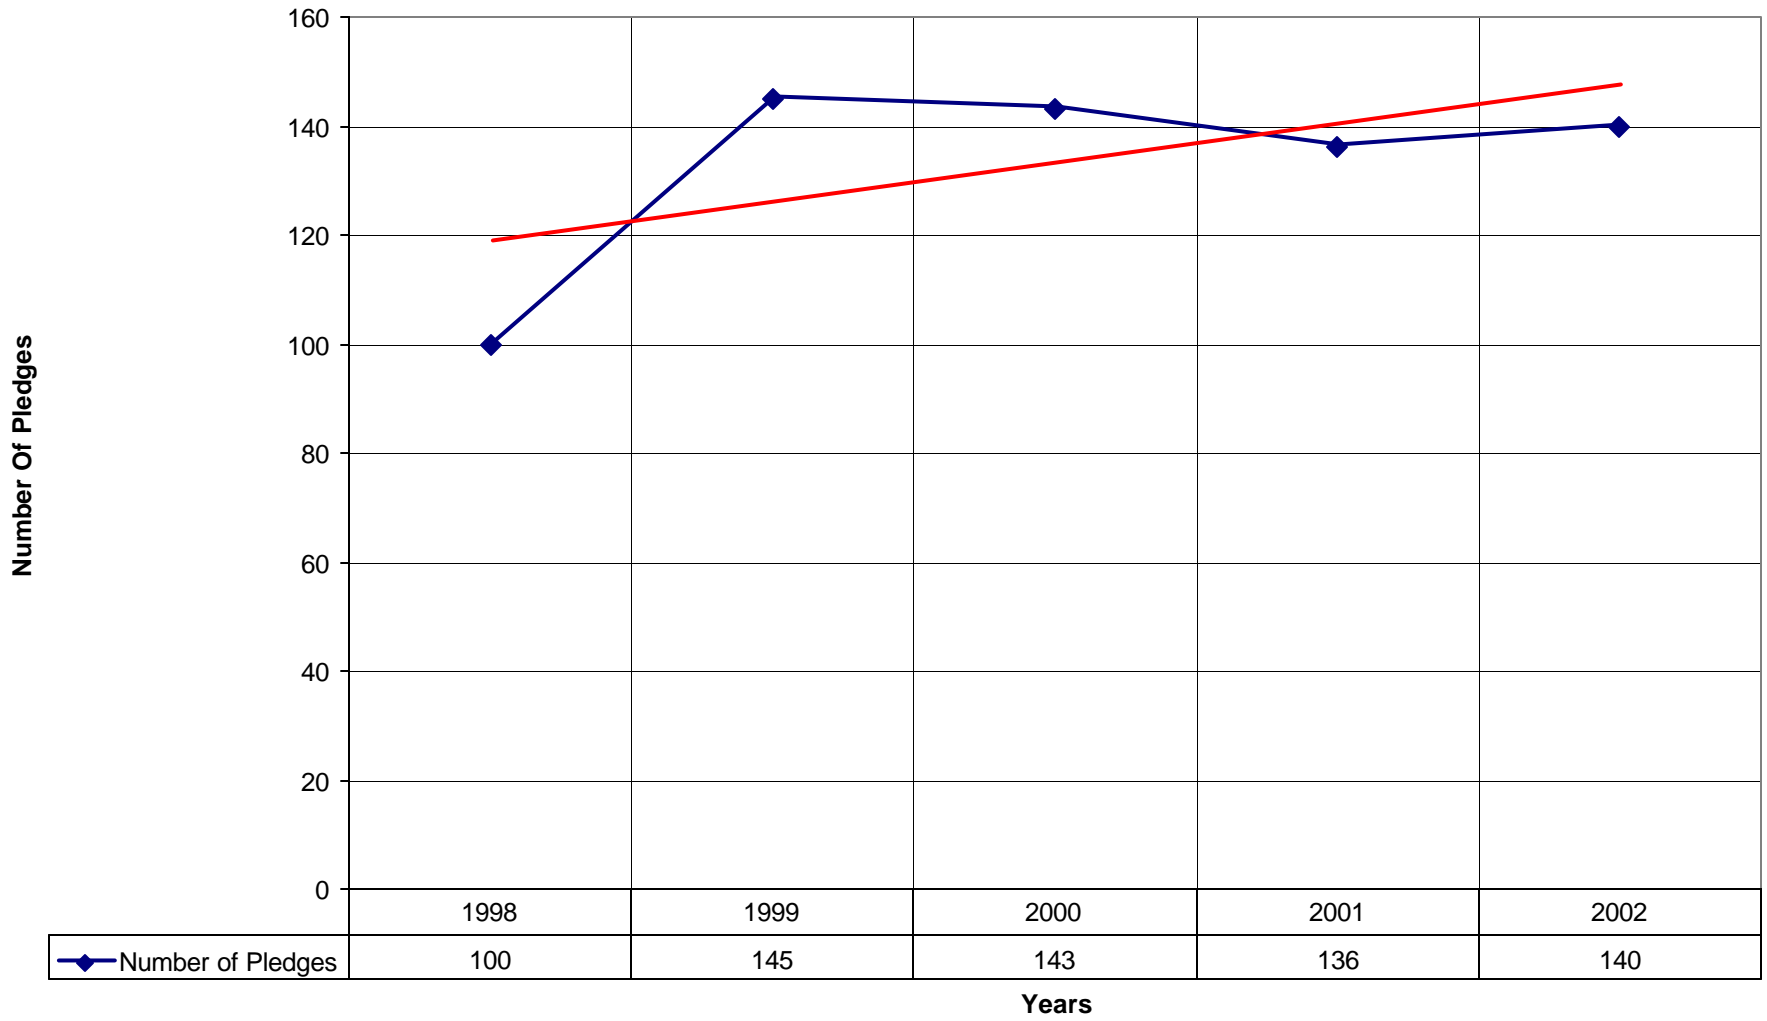

4027 St. Bernard de Clairvaux Episcopal Church ND

◆ Number of Pledges — Linear (Number of Pledges)