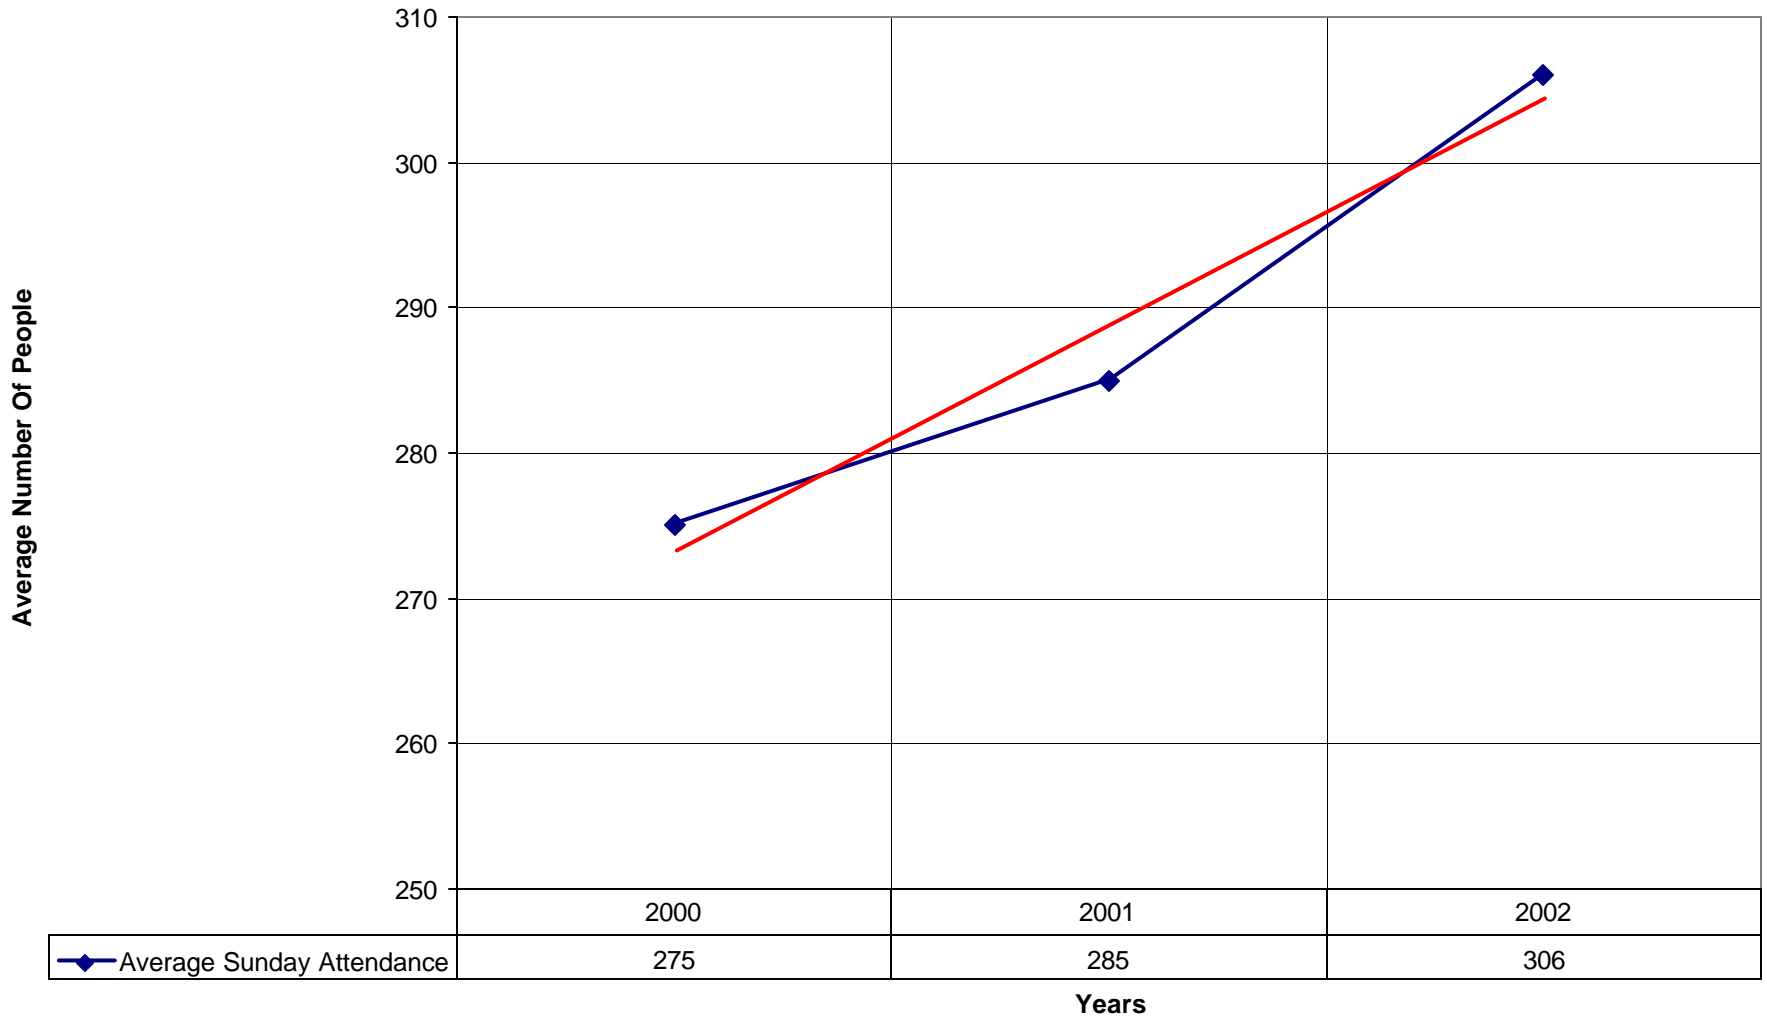

4027 St. Bernard de Clairvaux Episcopal Church ND

◆ Average Sunday Attendance — Linear (Average Sunday Attendance)