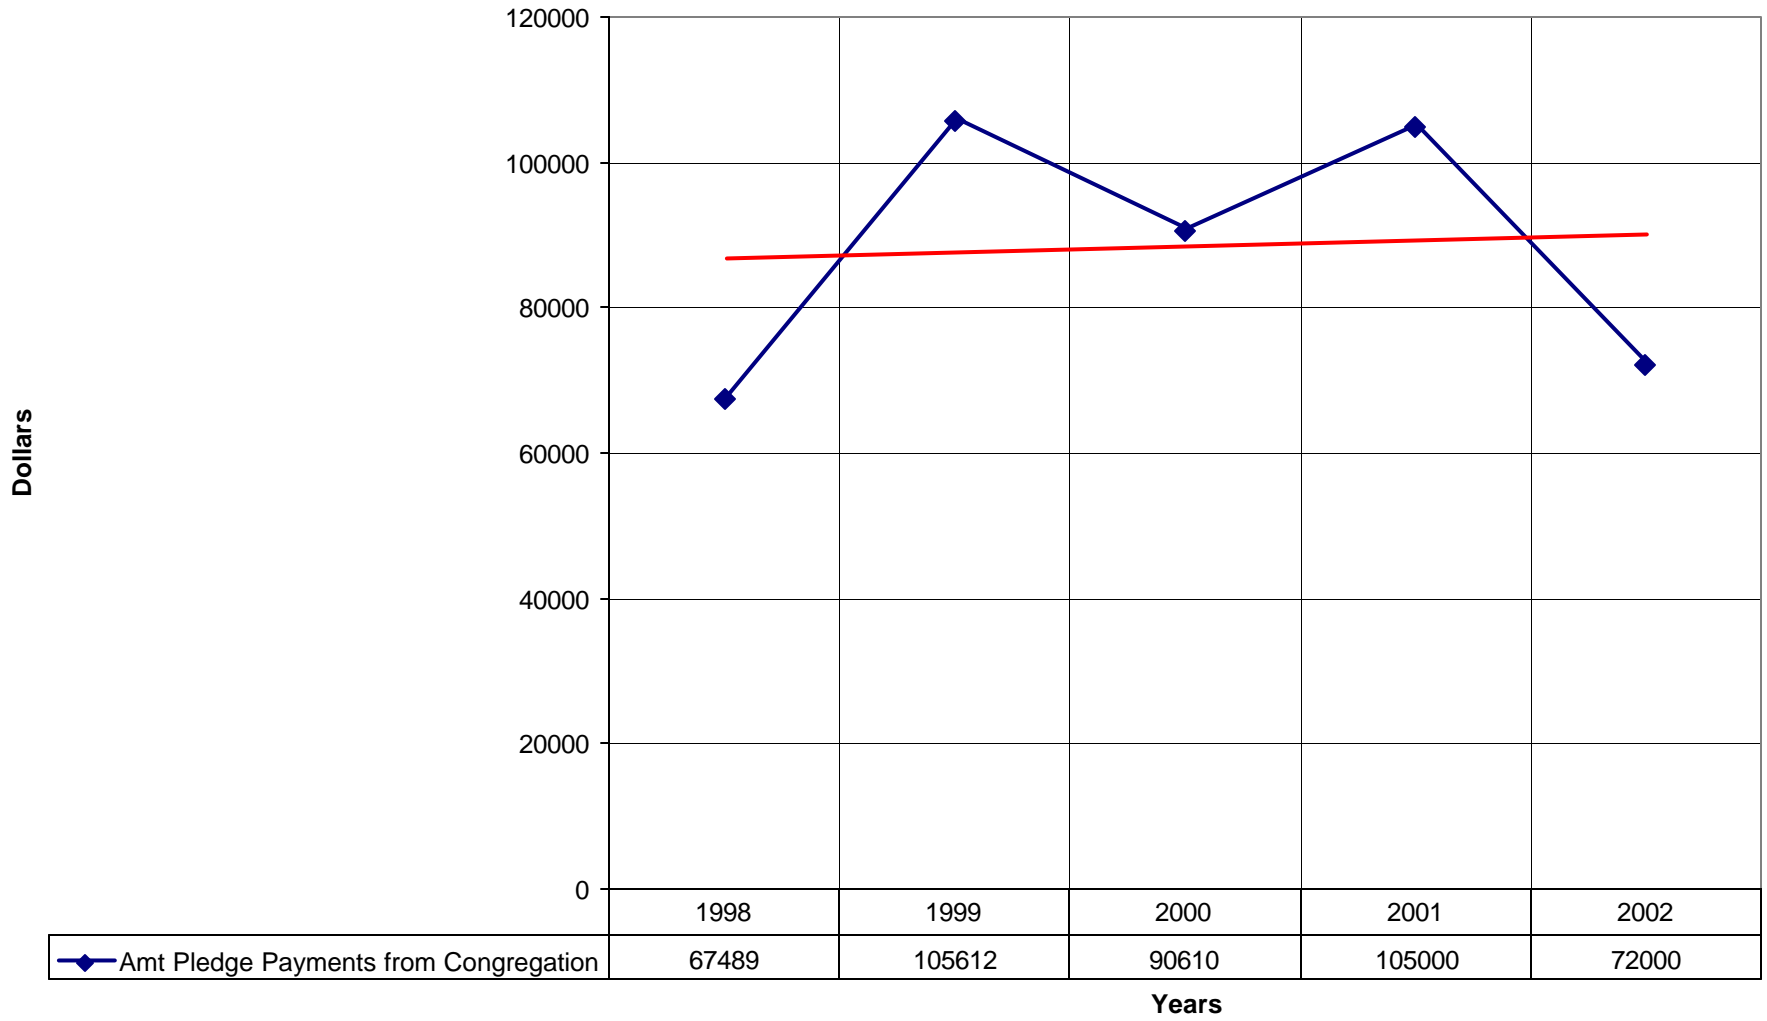

4027 St. Bernard de Clairvaux Episcopal Church ND

◆ Average Sunday Attendance
 ■ EasterAttendance
 — Linear (Average Sunday Attendance)
 — Linear (EasterAttendance)

4027 St. Bernard de Clairvaux Episcopal Church ND

◆ EasterAttendance — Linear (EasterAttendance)

4027 St. Bernard de Clairvaux Episcopal Church ND

Number of Baptism Linear (Number of Baptism)

4027 St. Bernard de Clairvaux Episcopal Church ND

◆ Amt Pledge Payments from Congregation — Linear (Amt Pledge Payments from Congregation)