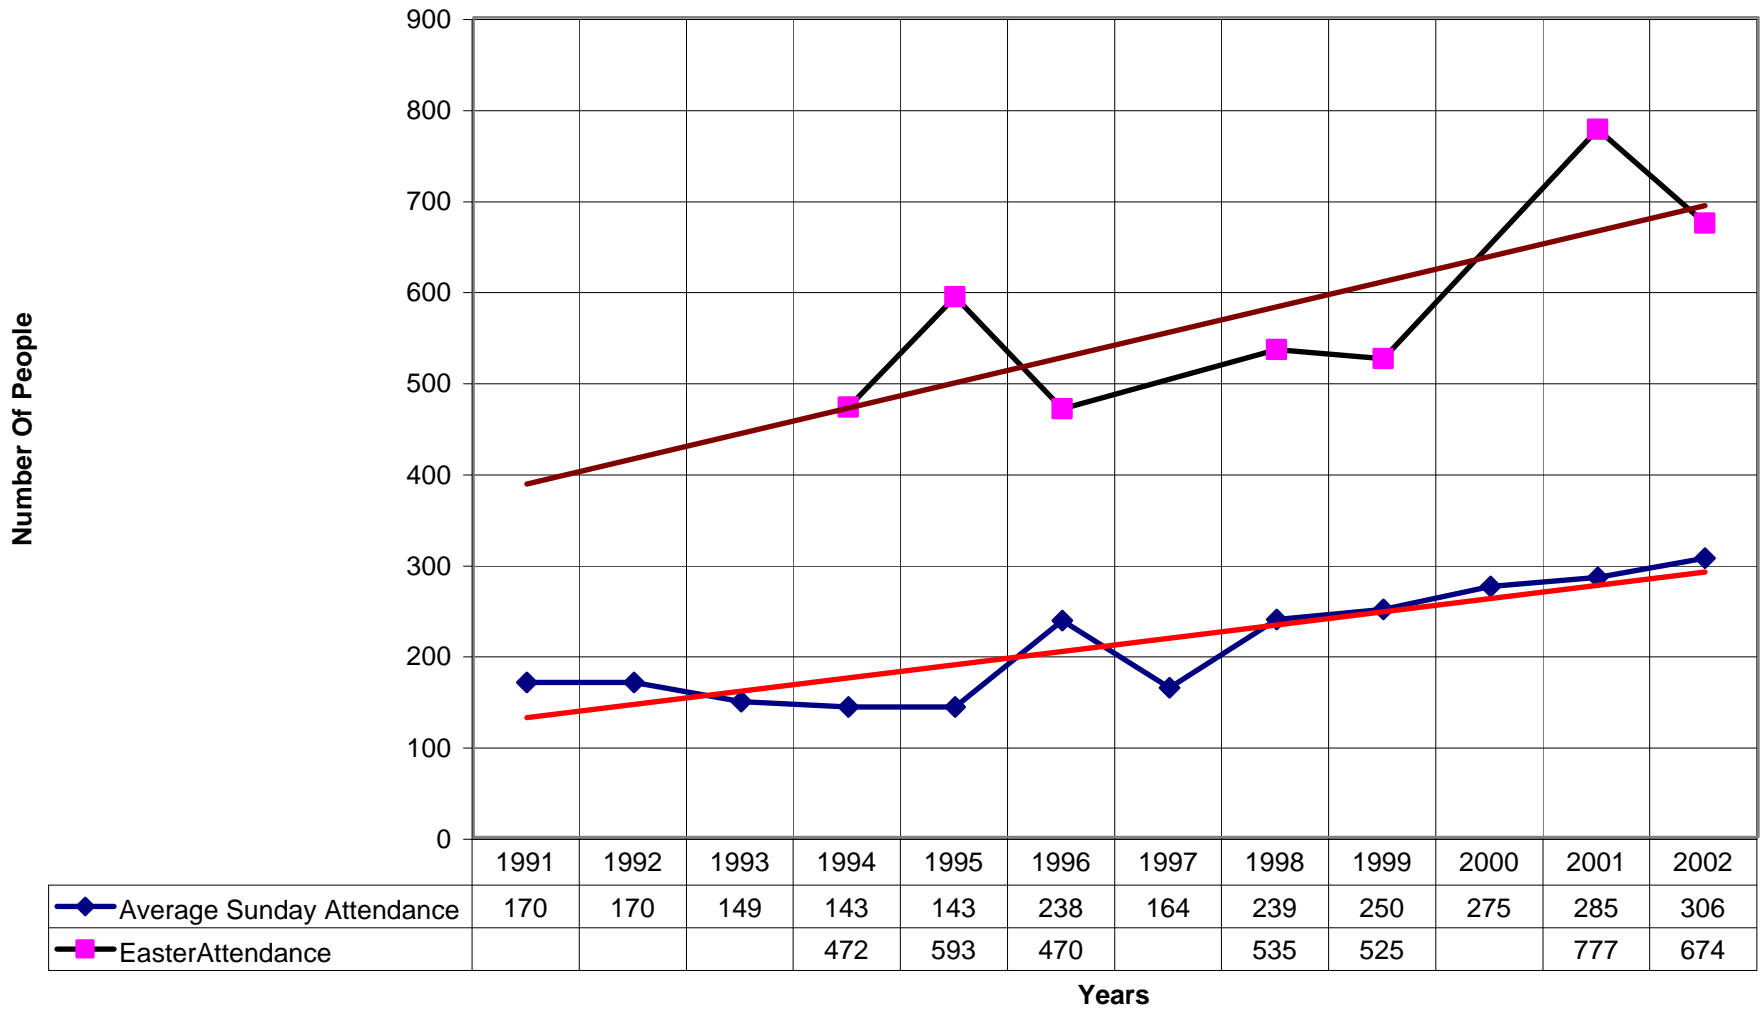

4027 St. Bernard de Clairvaux Episcopal Church ND

◆ Average Sunday Attendance
 ■ EasterAttendance
 — Linear (Average Sunday Attendance)
 — Linear (EasterAttendance)

4027 St. Bernard de Clairvaux Episcopal Church ND

4027 St. Bernard de Clairvaux Episcopal Church ND

◆ Number of Pledges — Linear (Number of Pledges)

4027 St. Bernard de Clairvaux Episcopal Church ND

◆ Average Sunday Attendance — Linear (Average Sunday Attendance)