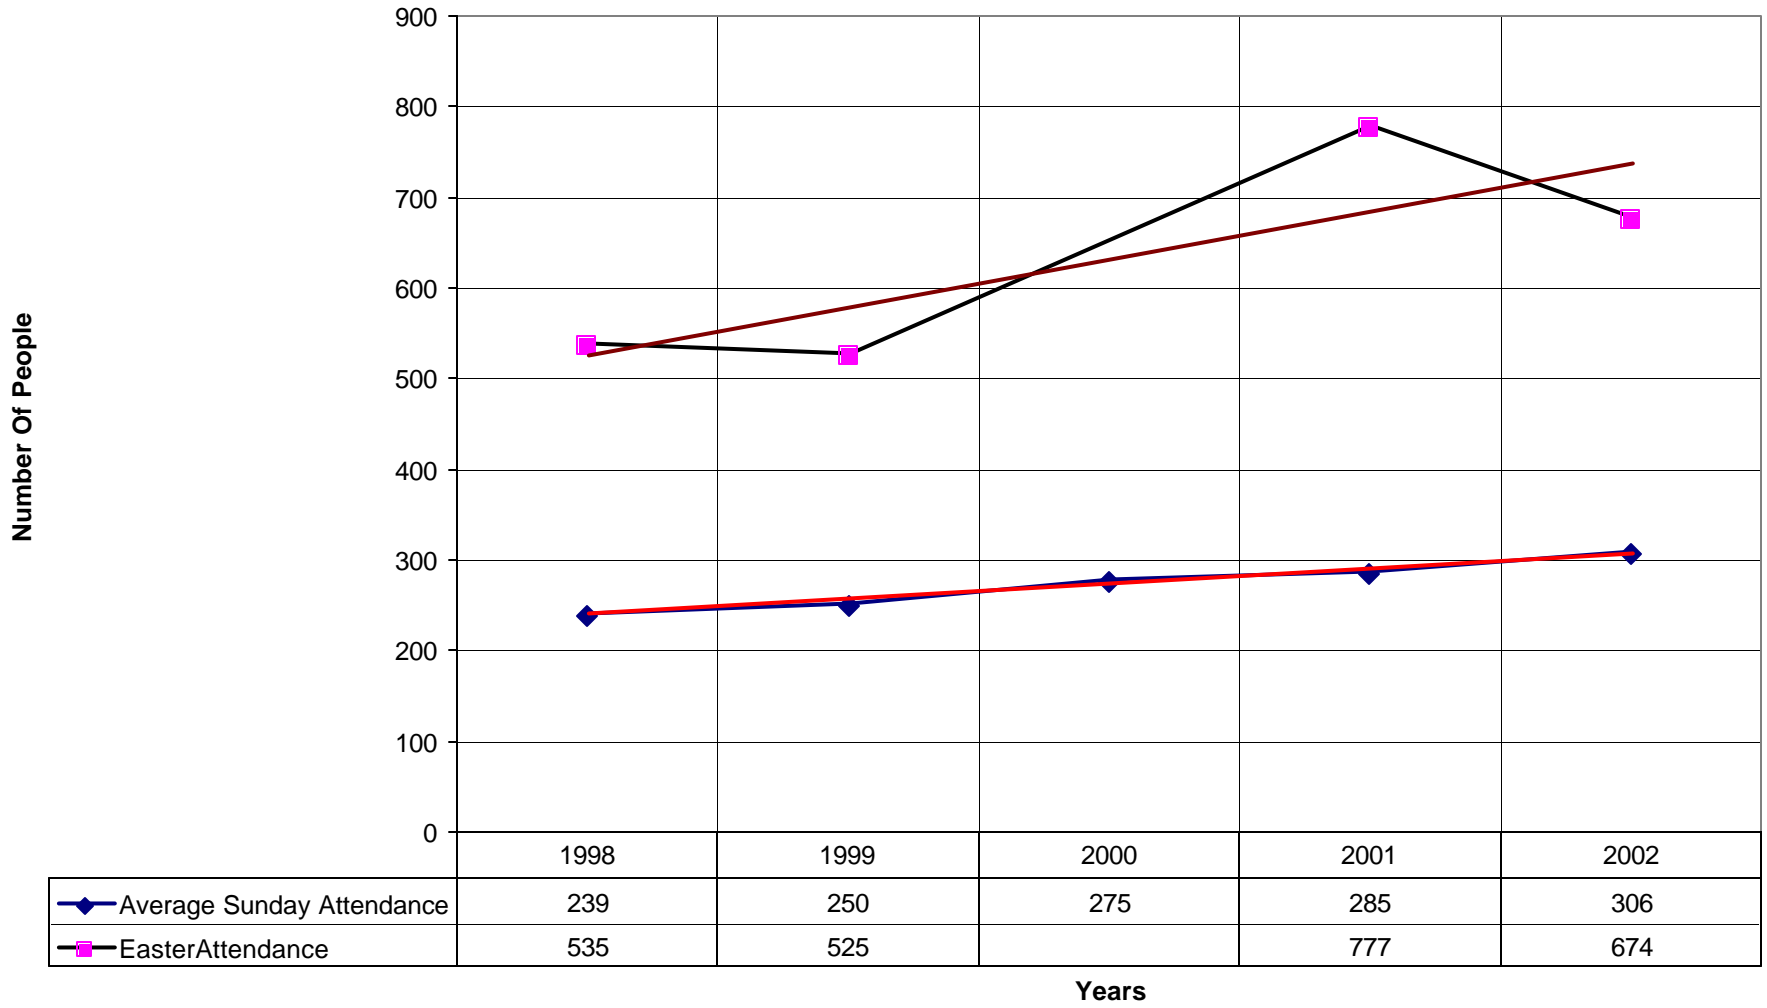

4027 St. Bernard de Clairvaux Episcopal Church ND

◆ Number of Pledges — Linear (Number of Pledges)

4027 St. Bernard de Clairvaux Episcopal Church ND

◆ Average Sunday Attendance — Linear (Average Sunday Attendance)

4027 St. Bernard de Clairvaux Episcopal Church ND

◆ Average Sunday Attendance
 ■ EasterAttendance
 — Linear (Average Sunday Attendance)
 — Linear (EasterAttendance)

4027 St. Bernard de Clairvaux Episcopal Church ND