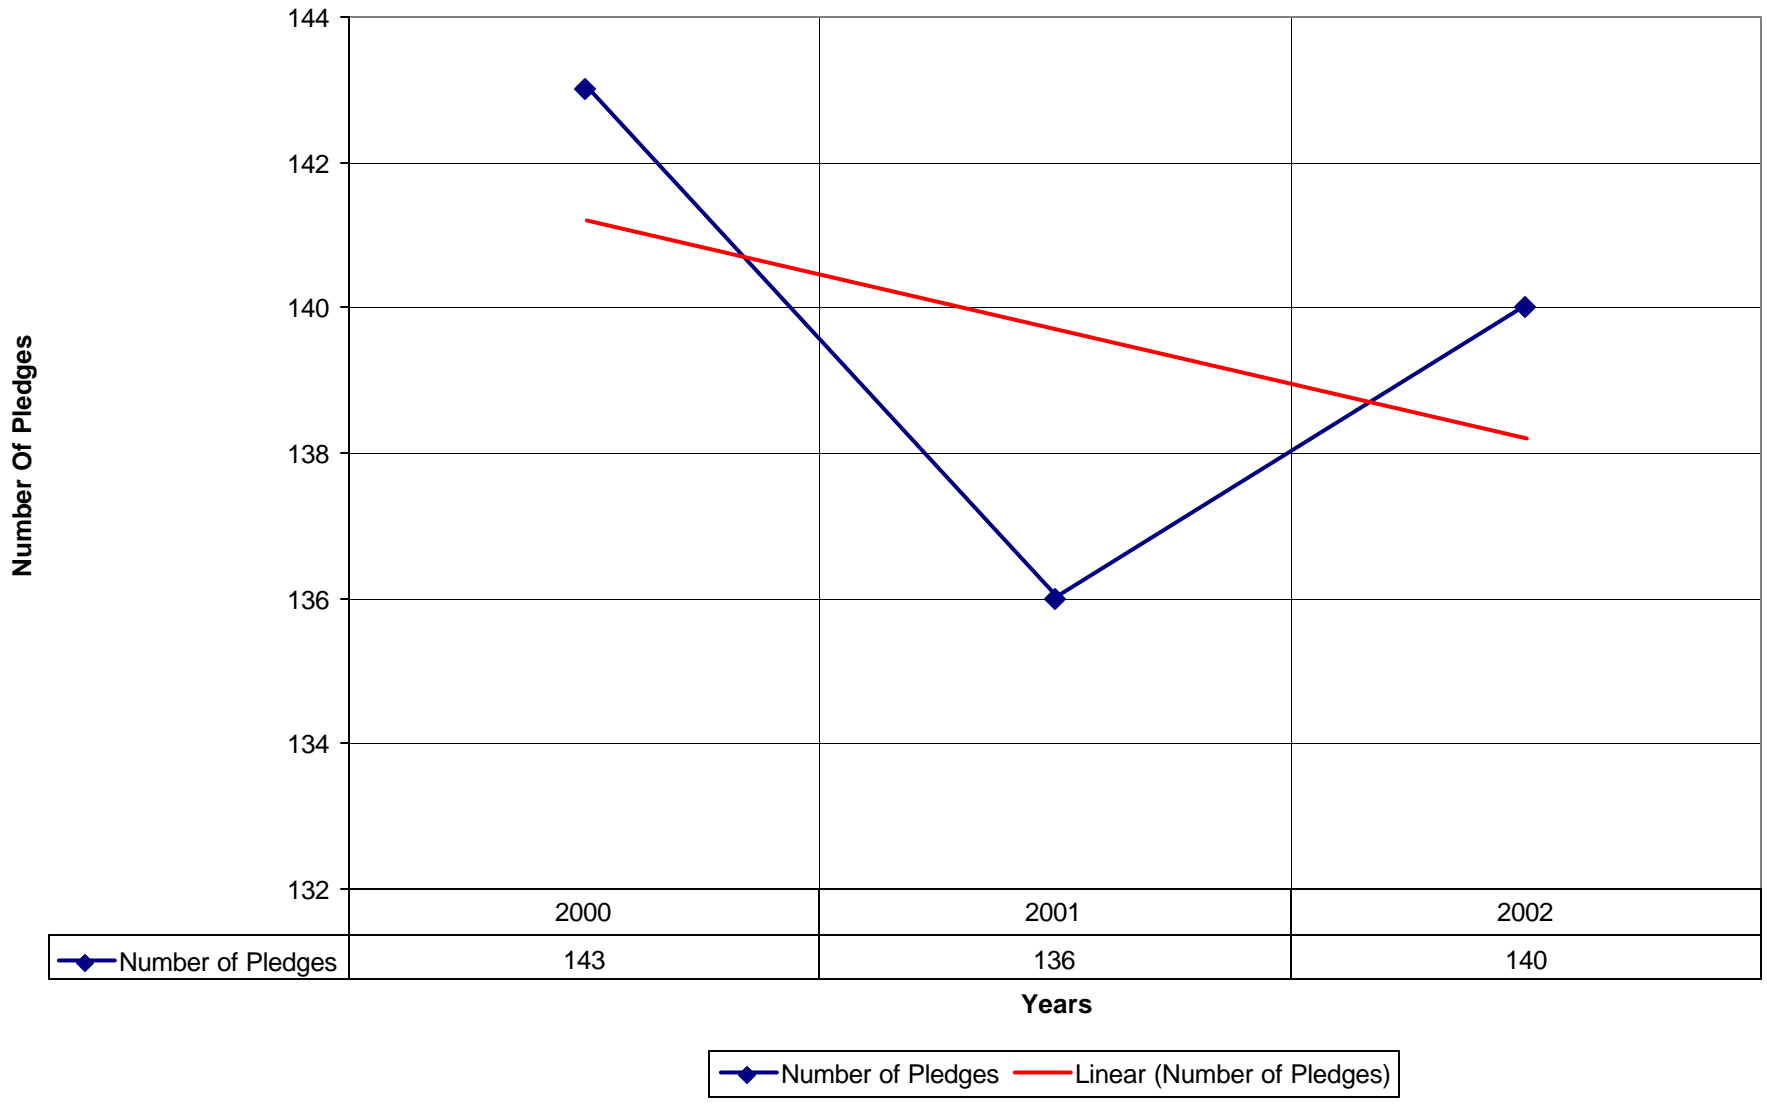

4027 St. Bernard de Clairvaux Episcopal Church ND