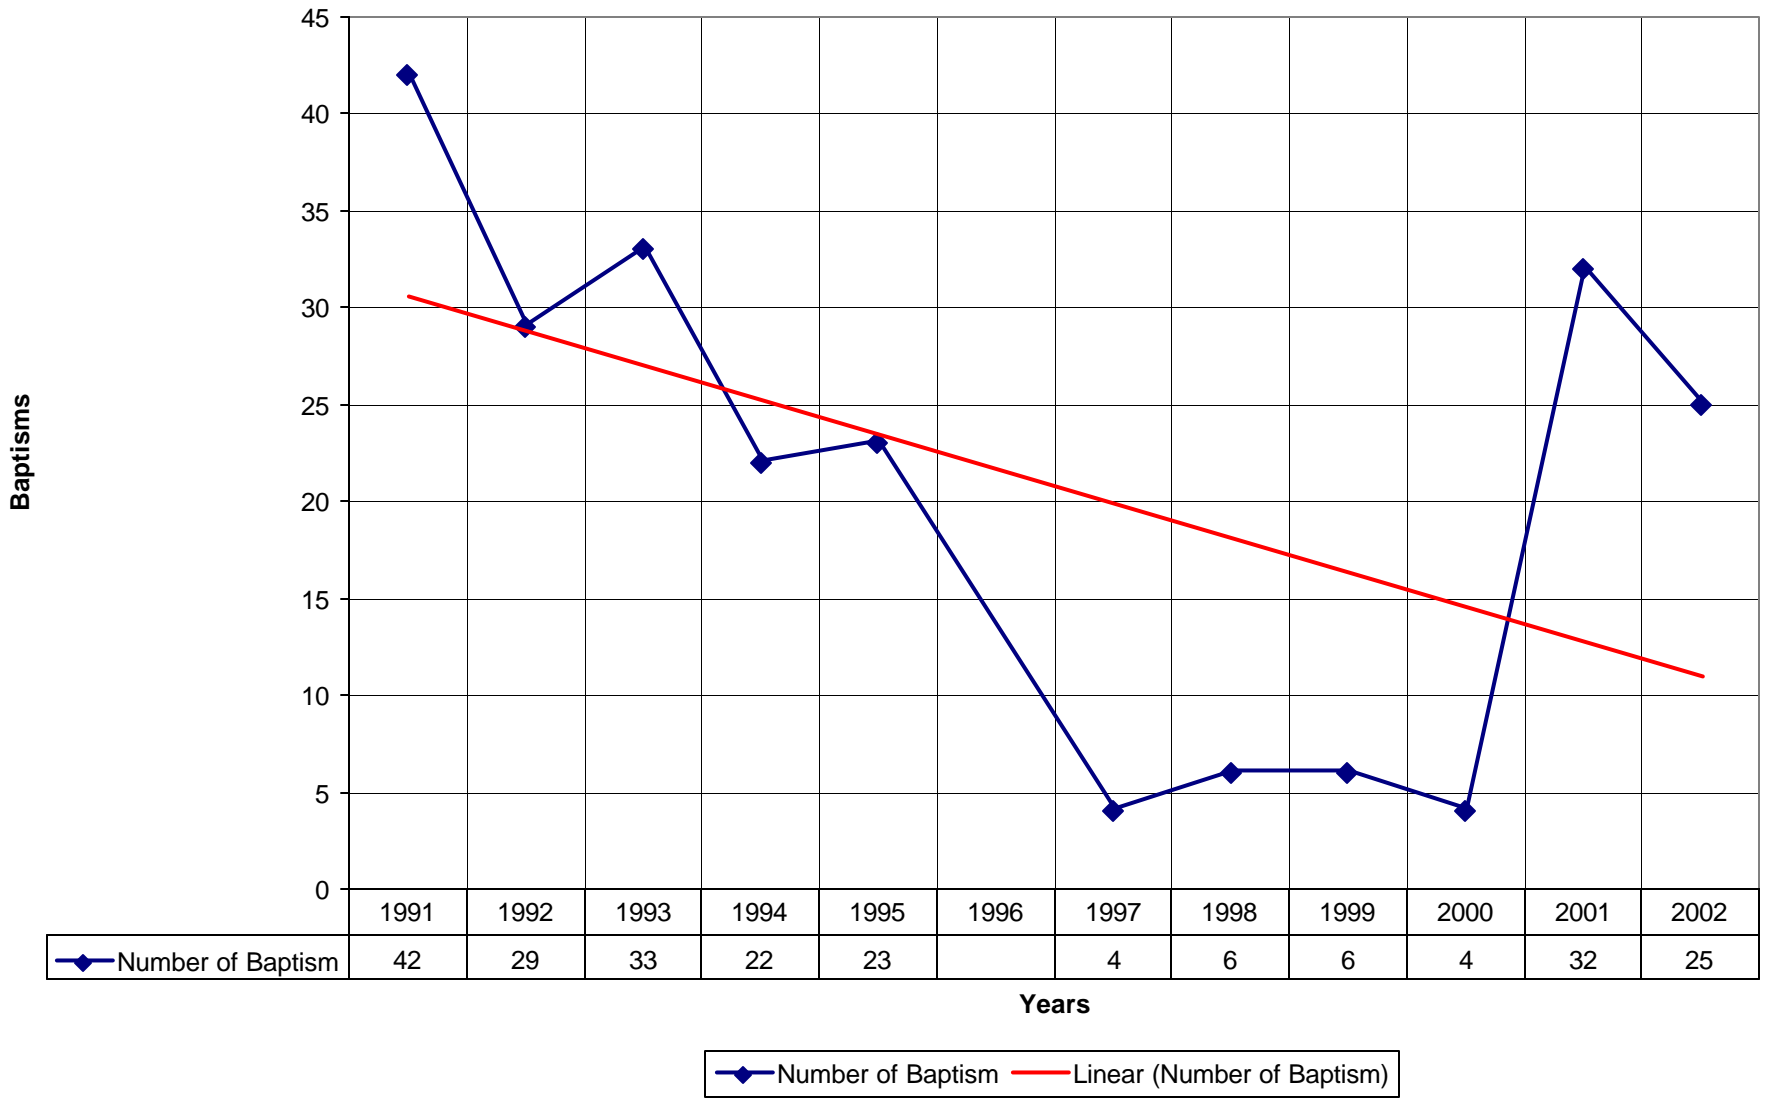

4027 St. Bernard de Clairvaux Episcopal Church ND