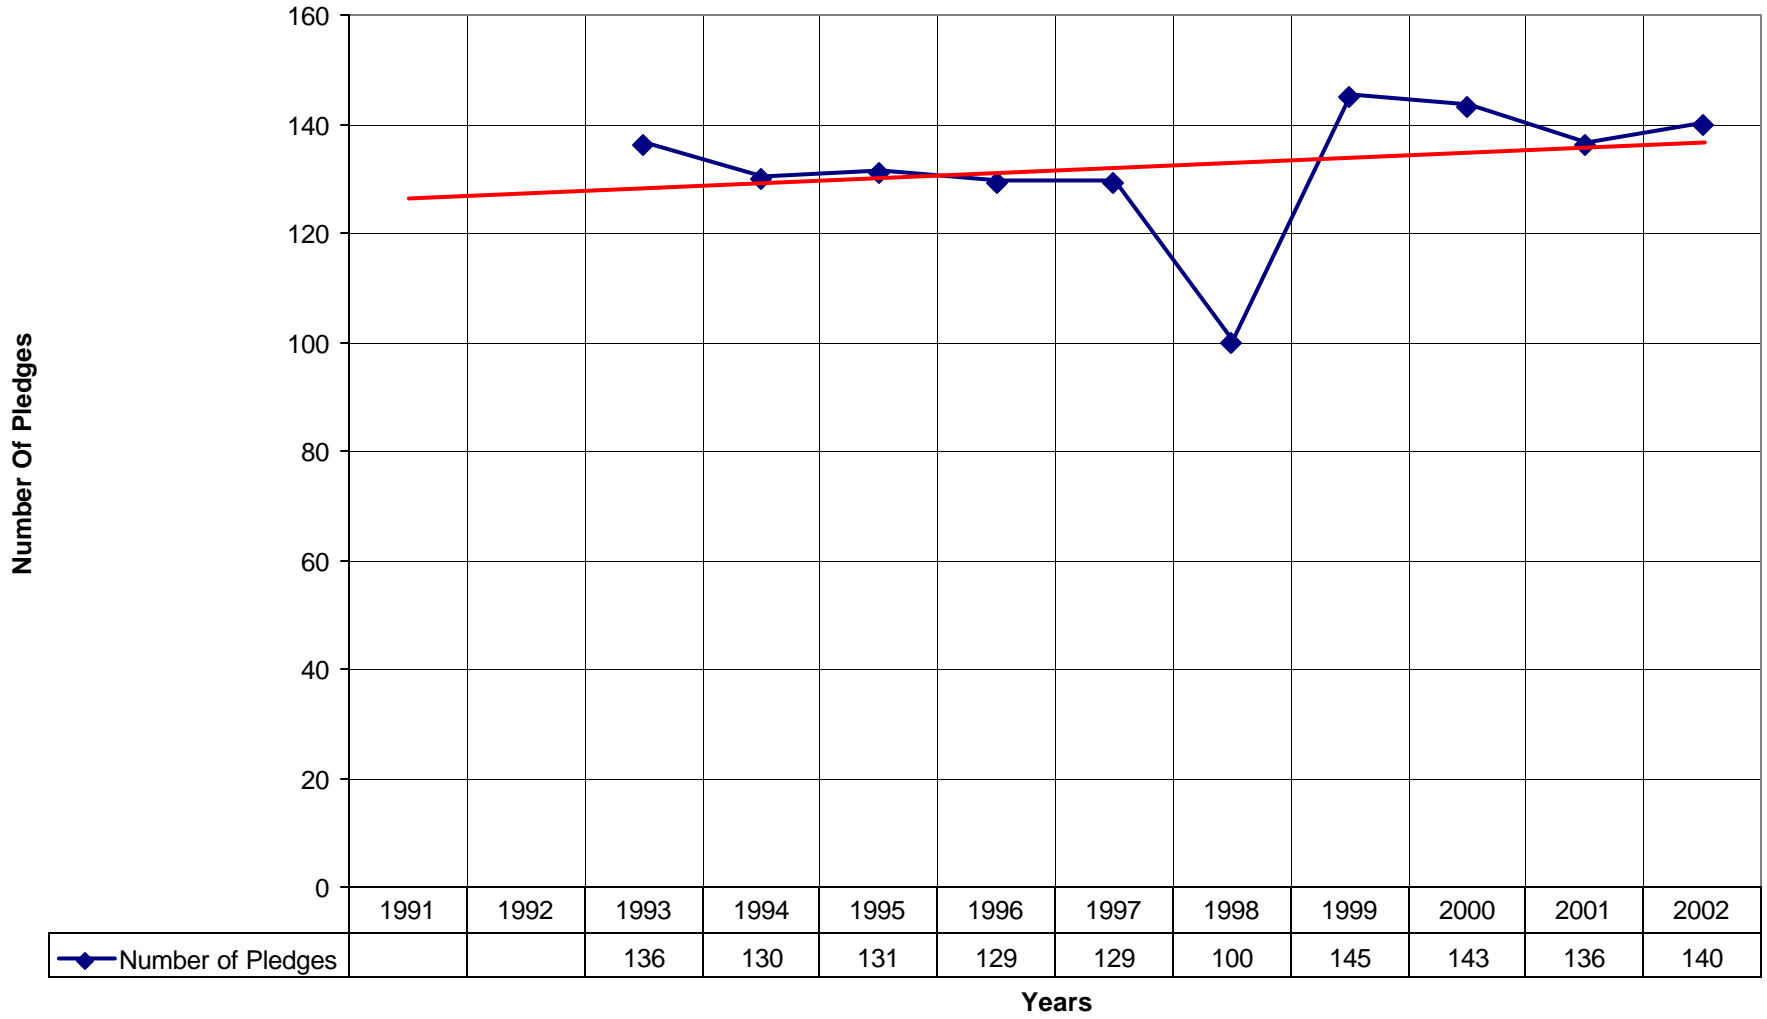

4027 St. Bernard de Clairvaux Episcopal Church ND

◆ Average Sunday Attendance
 ■ EasterAttendance
 — Linear (Average Sunday Attendance)
 — Linear (EasterAttendance)

4027 St. Bernard de Clairvaux Episcopal Church ND

◆ EasterAttendance — Linear (EasterAttendance)

4027 St. Bernard de Clairvaux Episcopal Church ND

4027 St. Bernard de Clairvaux Episcopal Church ND

◆ Amt Pledge Payments from Congregation — Linear (Amt Pledge Payments from Congregation)

4027 St. Bernard de Clairvaux Episcopal Church ND

◆ Number of Pledges — Linear (Number of Pledges)

4027 St. Bernard de Clairvaux Episcopal Church ND

◆ Average Sunday Attendance — Linear (Average Sunday Attendance)