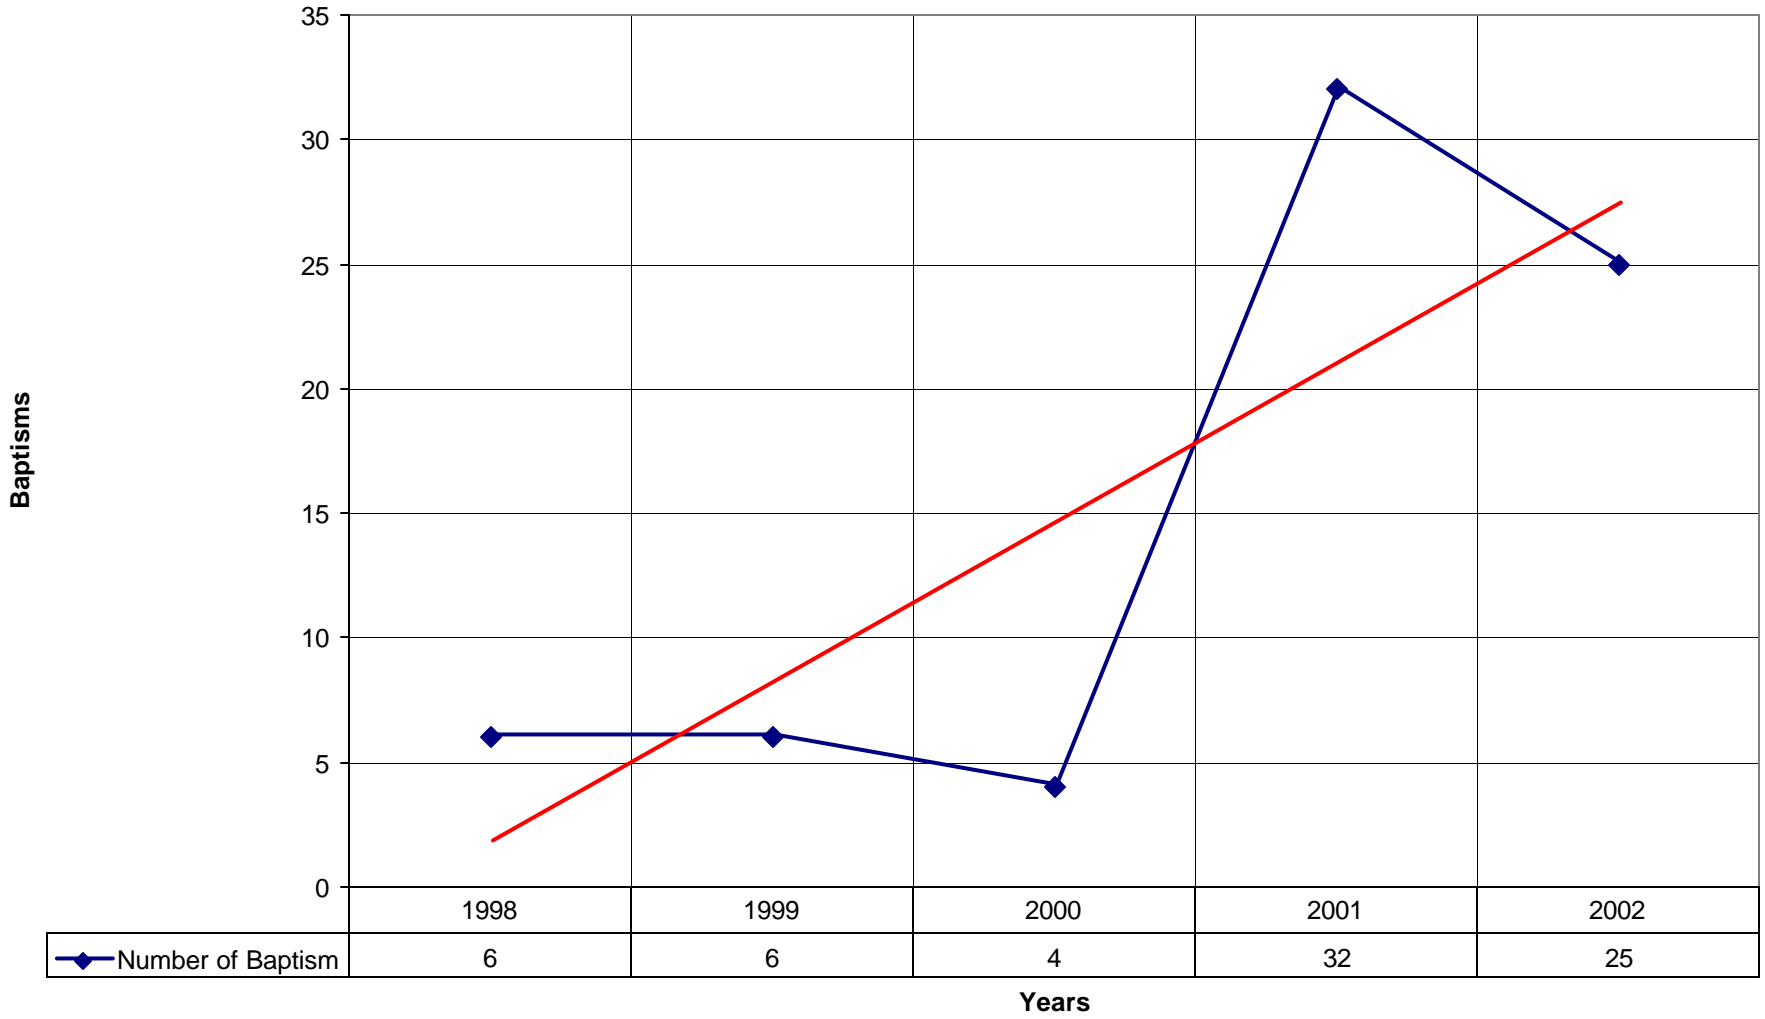

4027 St. Bernard de Clairvaux Episcopal Church ND

Number of Baptism Linear (Number of Baptism)