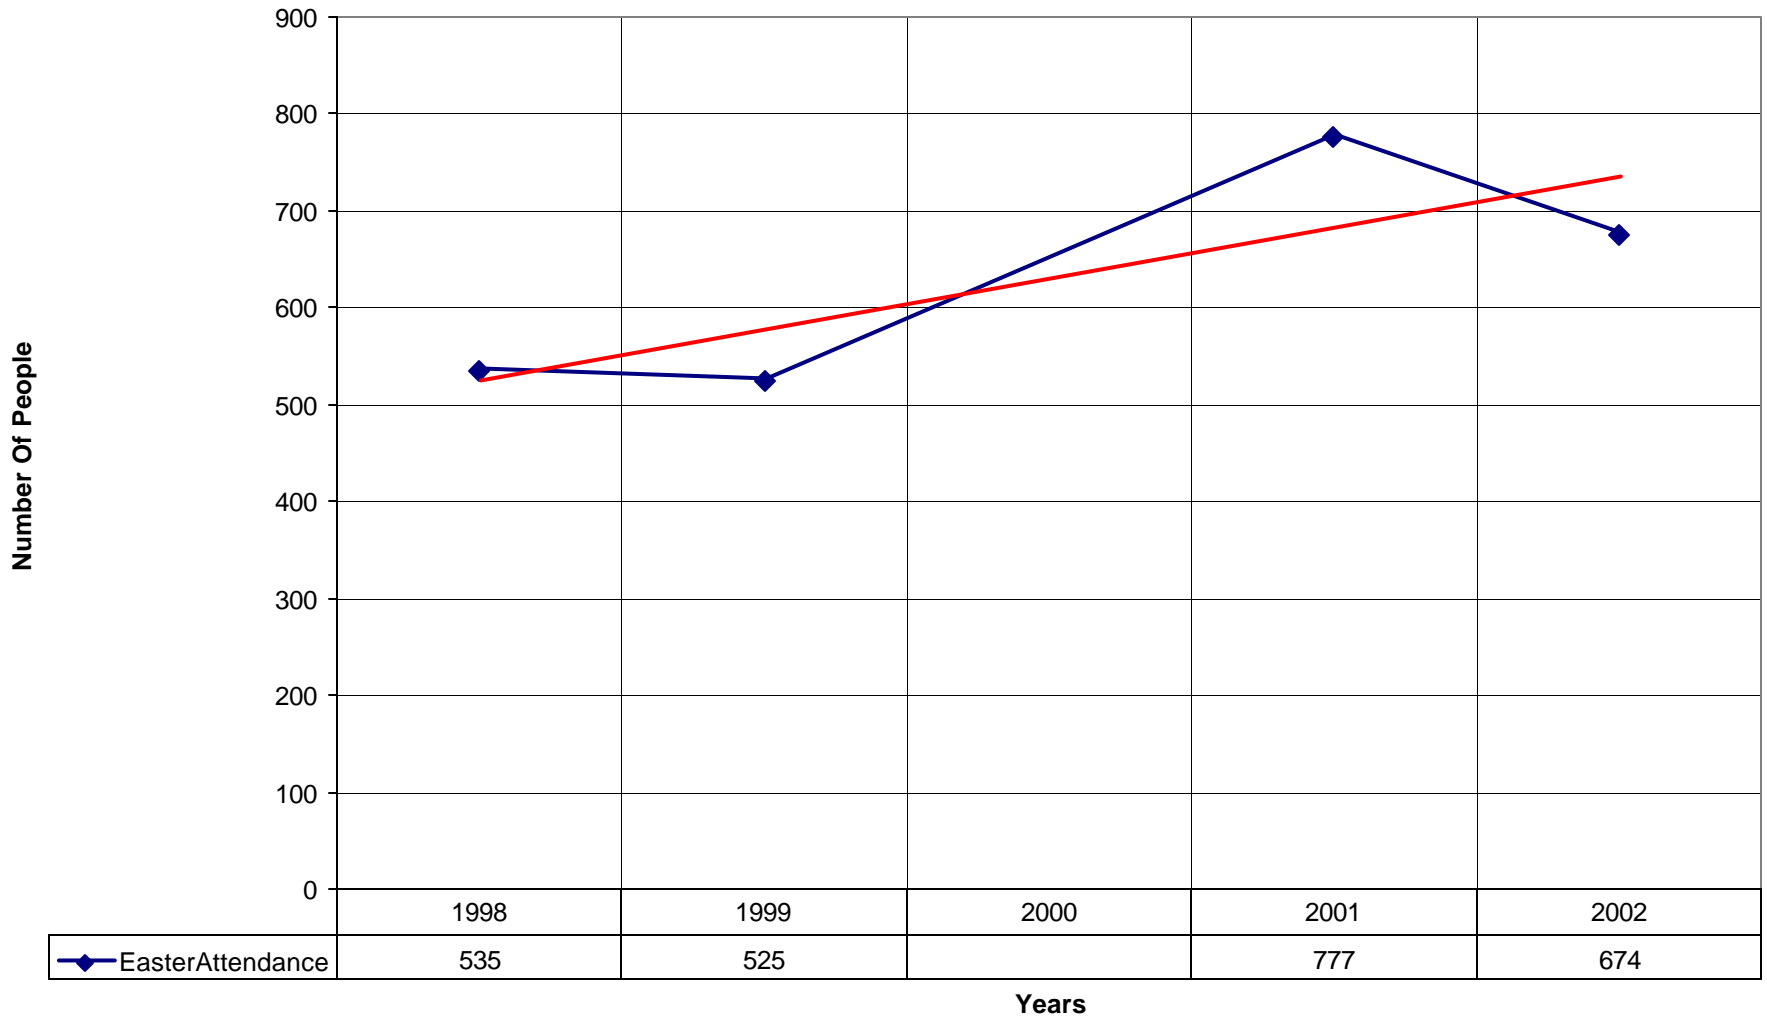

4027 St. Bernard de Clairvaux Episcopal Church ND

◆ Average Sunday Attendance
 ■ EasterAttendance
 — Linear (Average Sunday Attendance)
 — Linear (EasterAttendance)

4027 St. Bernard de Clairvaux Episcopal Church ND

4027 St. Bernard de Clairvaux Episcopal Church ND

◆ Number of Pledges — Linear (Number of Pledges)

4027 St. Bernard de Clairvaux Episcopal Church ND

◆ Average Sunday Attendance — Linear (Average Sunday Attendance)