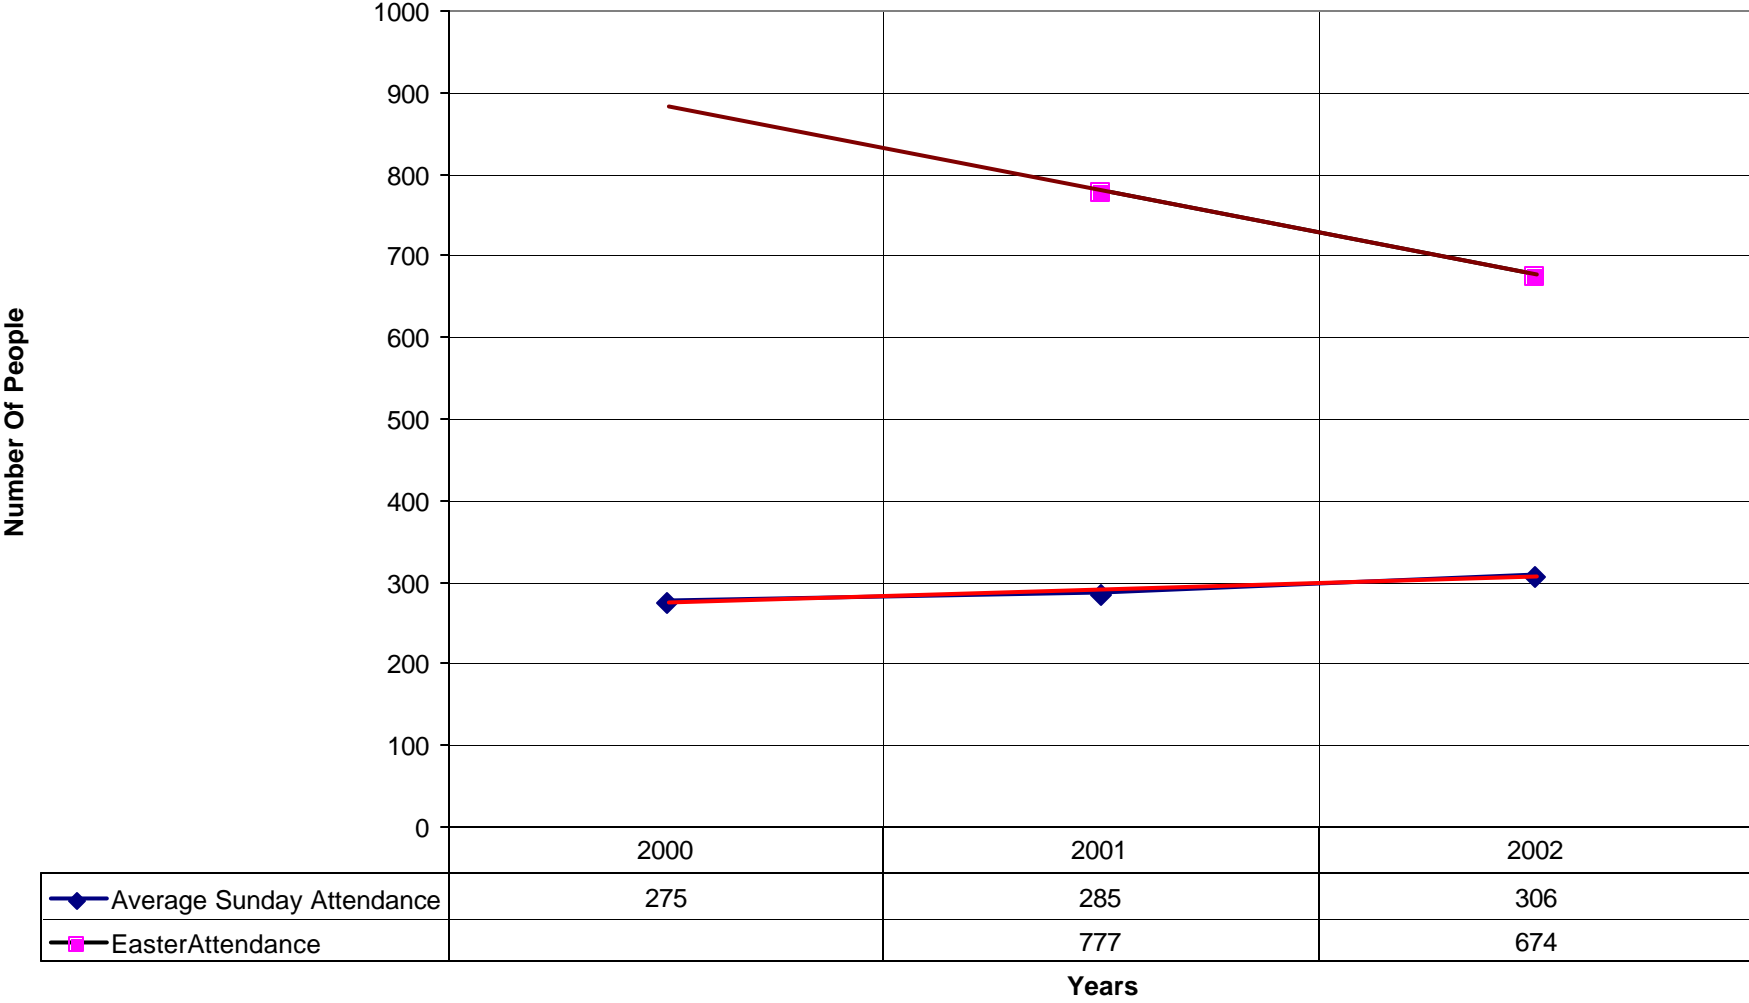

4027 St. Bernard de Clairvaux Episcopal Church ND

◆ Number of Pledges — Linear (Number of Pledges)

4027 St. Bernard de Clairvaux Episcopal Church ND

◆ Average Sunday Attendance — Linear (Average Sunday Attendance)

4027 St. Bernard de Clairvaux Episcopal Church ND

◆ Average Sunday Attendance
 ■ EasterAttendance
 — Linear (Average Sunday Attendance)
 — Linear (EasterAttendance)

4027 St. Bernard de Clairvaux Episcopal Church ND