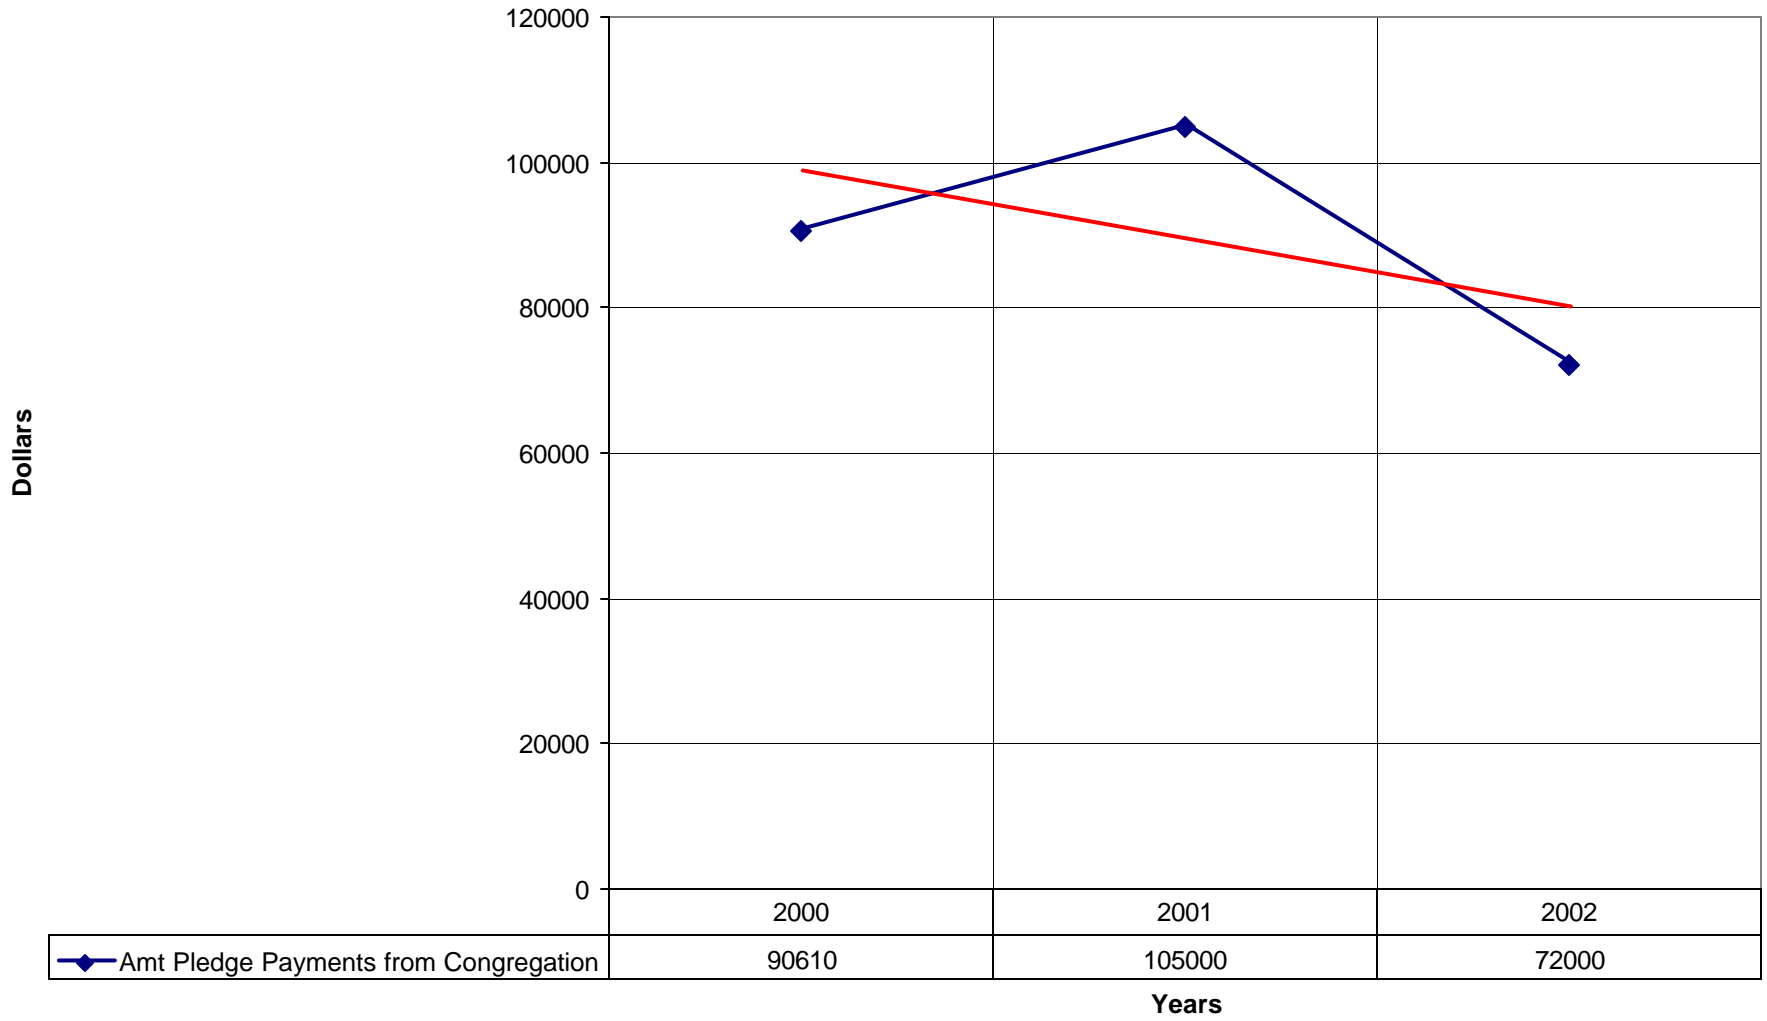

4027 St. Bernard de Clairvaux Episcopal Church ND

◆ Average Sunday Attendance
 ■ EasterAttendance
 — Linear (Average Sunday Attendance)
 — Linear (EasterAttendance)

4027 St. Bernard de Clairvaux Episcopal Church ND

◆ EasterAttendance — Linear (EasterAttendance)

4027 St. Bernard de Clairvaux Episcopal Church ND

◆ Number of Baptism

◆ Number of Baptism — Linear (Number of Baptism)

4027 St. Bernard de Clairvaux Episcopal Church ND

◆ Amt Pledge Payments from Congregation — Linear (Amt Pledge Payments from Congregation)

4027 St. Bernard de Clairvaux Episcopal Church ND

4027 St. Bernard de Clairvaux Episcopal Church ND

◆ Average Sunday Attendance — Linear (Average Sunday Attendance)