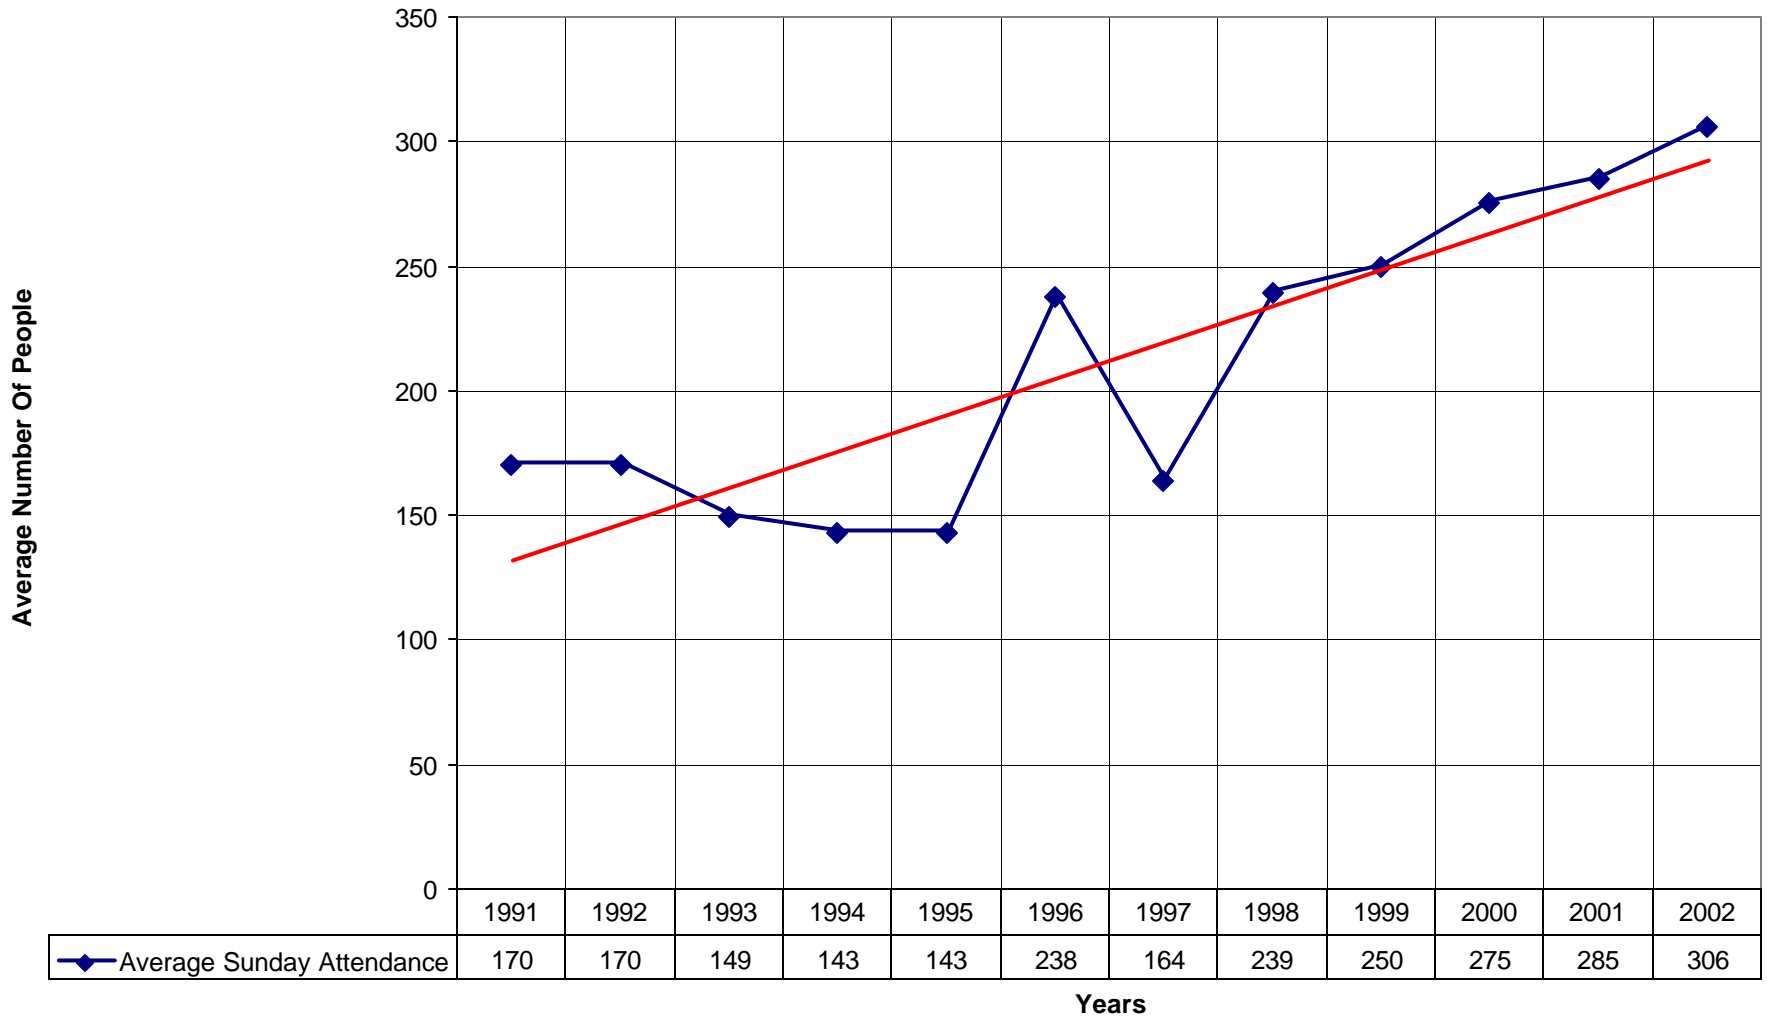

4027 St. Bernard de Clairvaux Episcopal Church ND

◆ Average Sunday Attendance — Linear (Average Sunday Attendance)