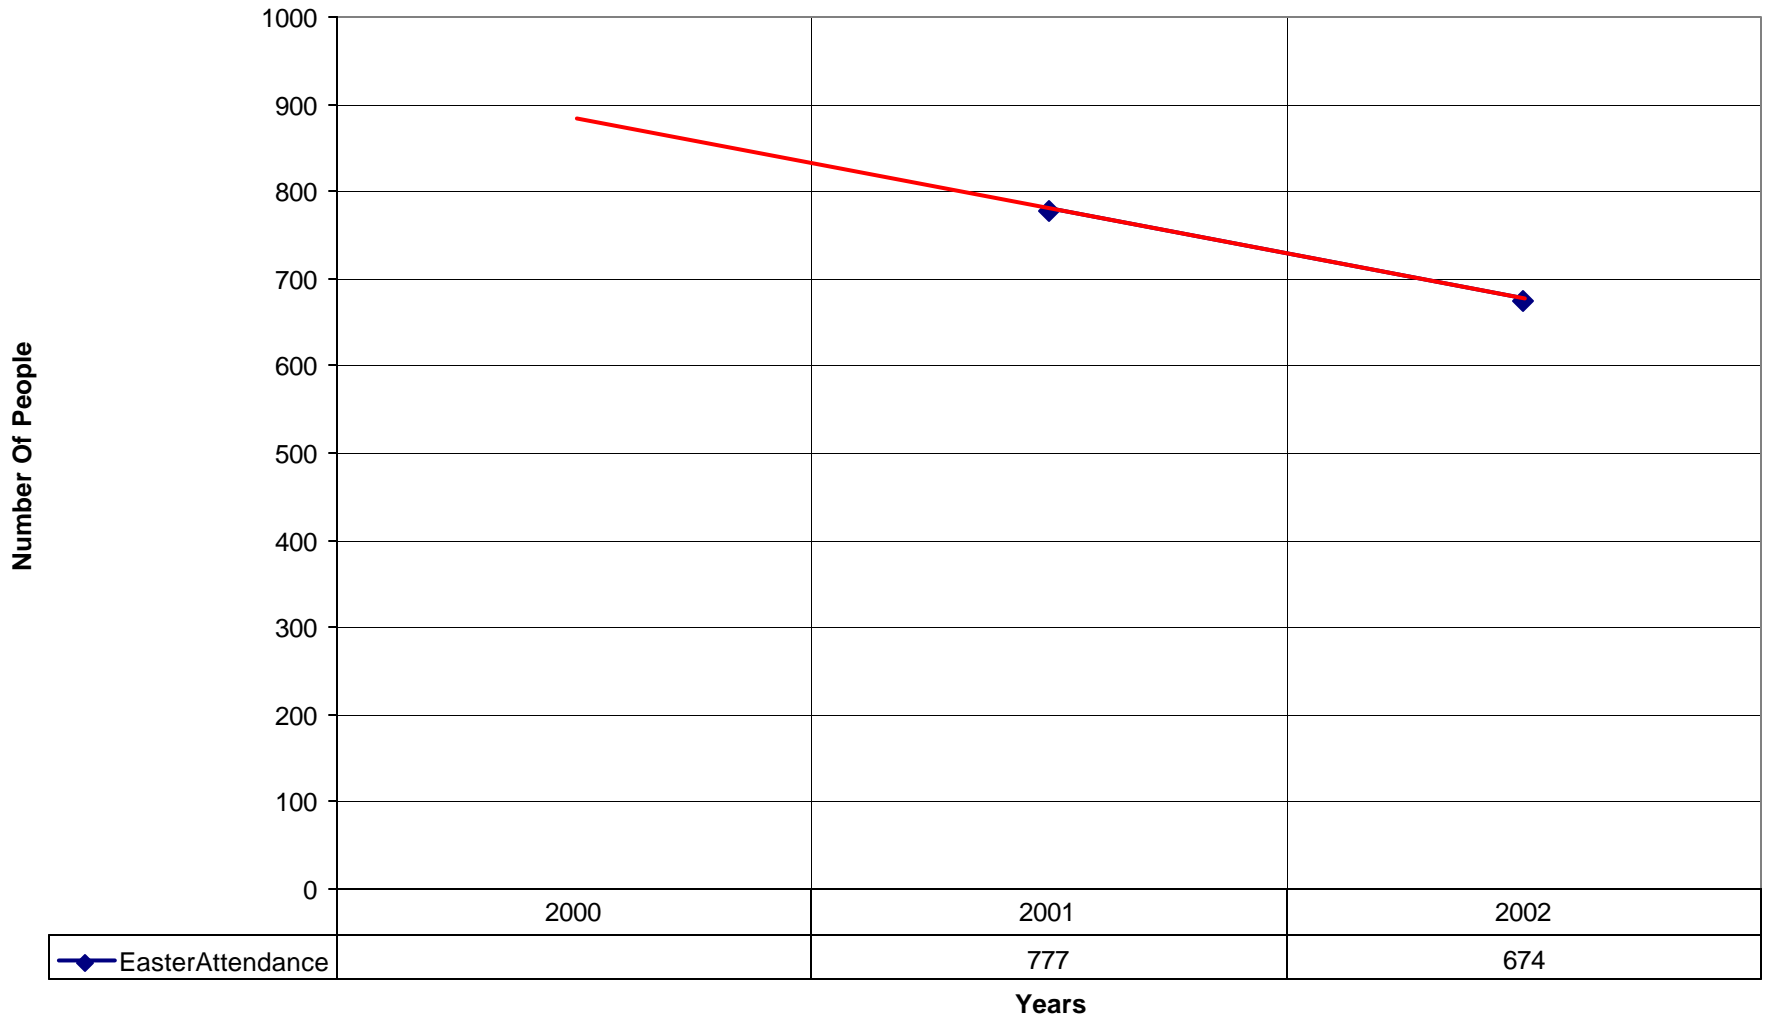

4027 St. Bernard de Clairvaux Episcopal Church ND

◆ EasterAttendance — Linear (EasterAttendance)