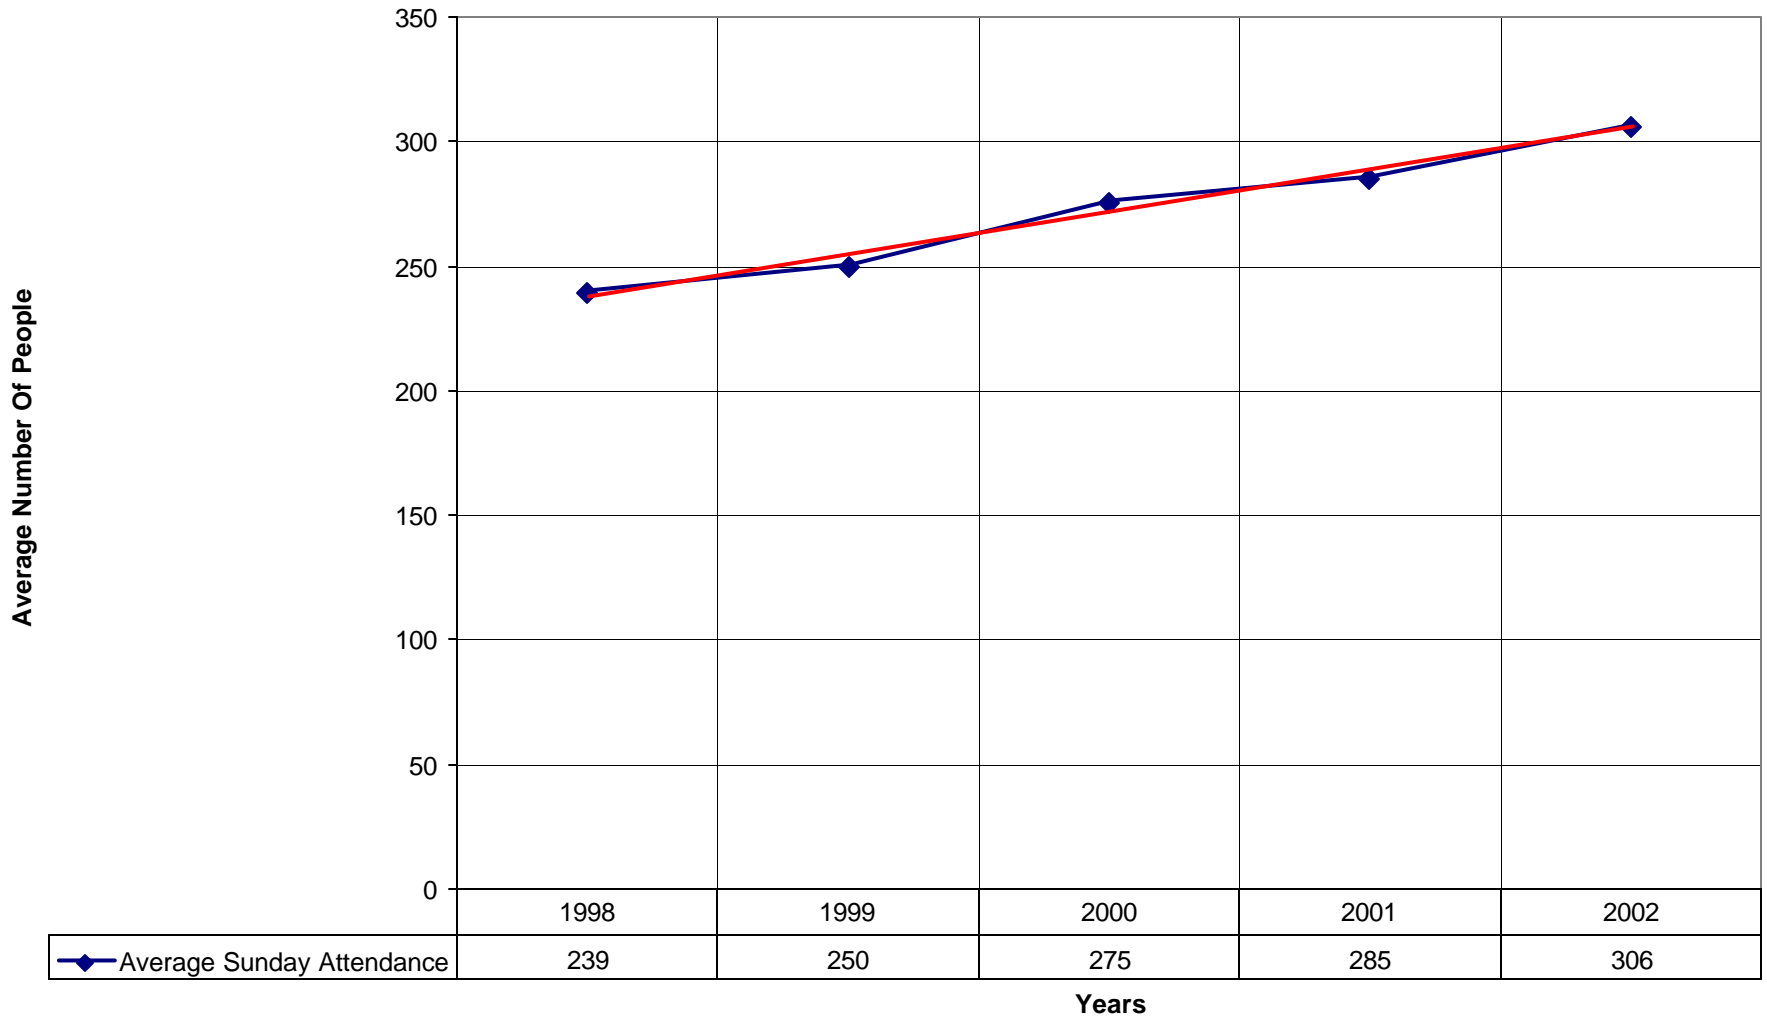

4027 St. Bernard de Clairvaux Episcopal Church ND

◆ Average Sunday Attendance — Linear (Average Sunday Attendance)