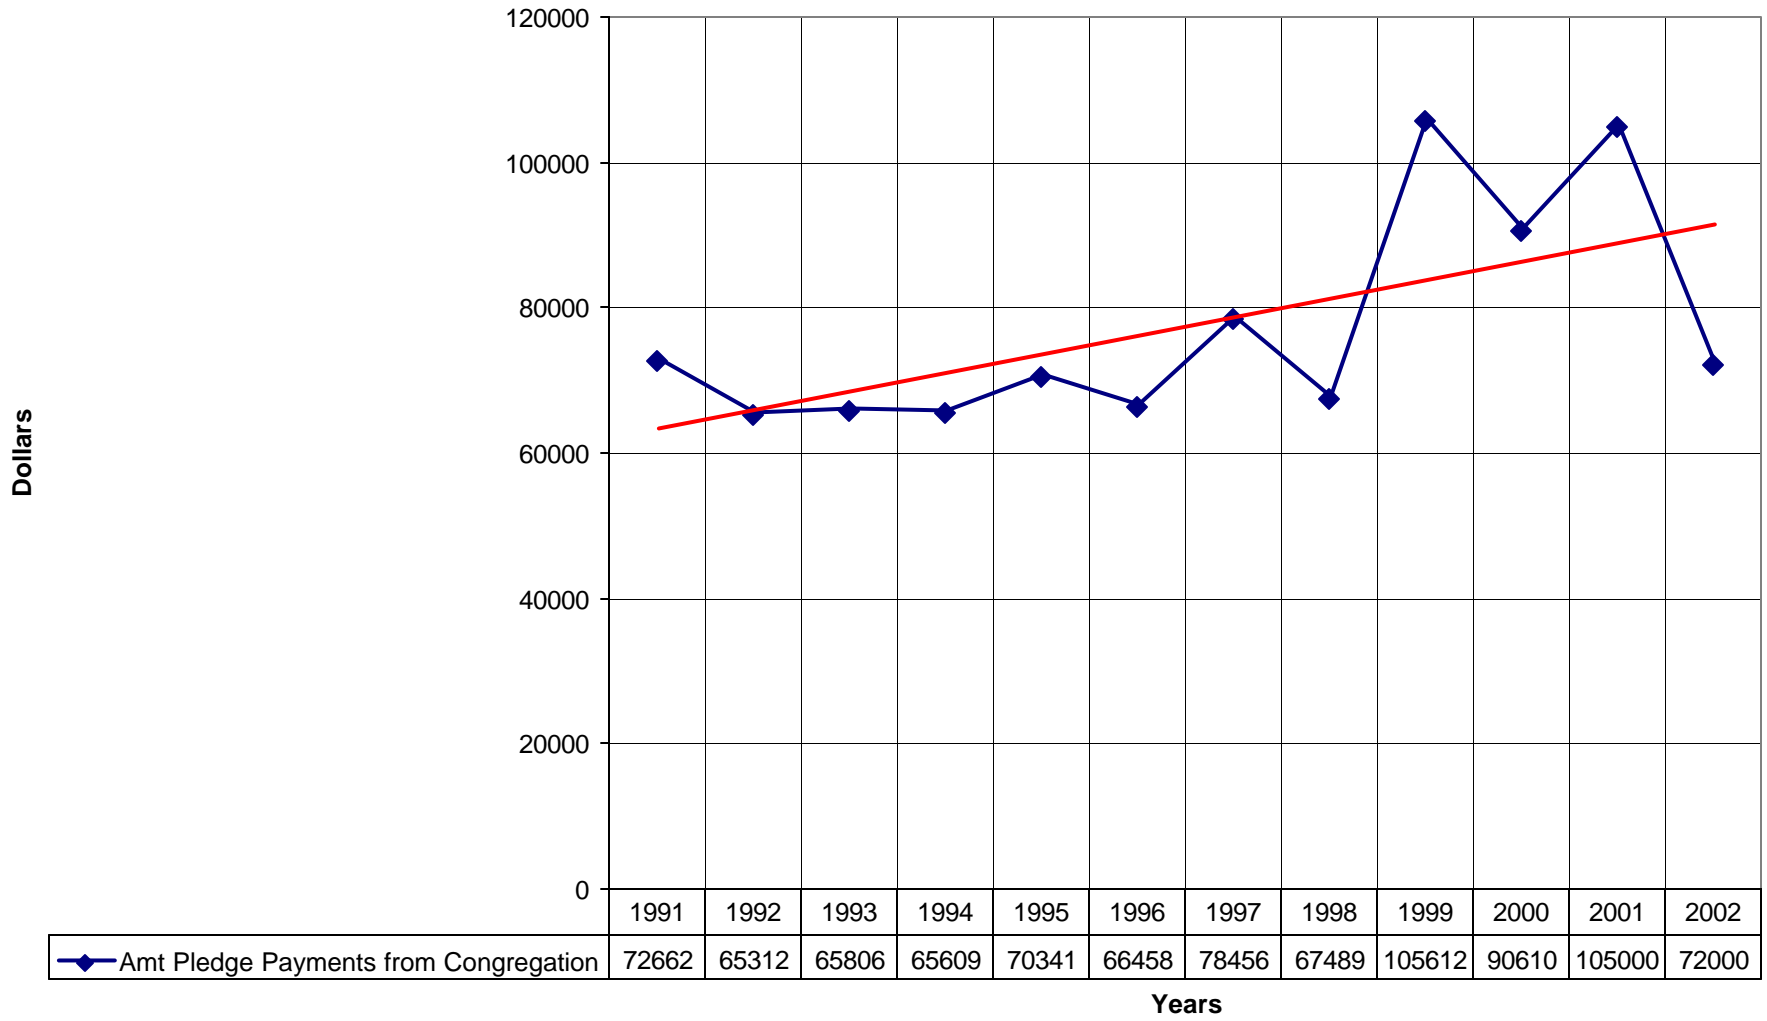

4027 St. Bernard de Clairvaux Episcopal Church ND

◆ Amt Pledge Payments from Congregation — Linear (Amt Pledge Payments from Congregation)