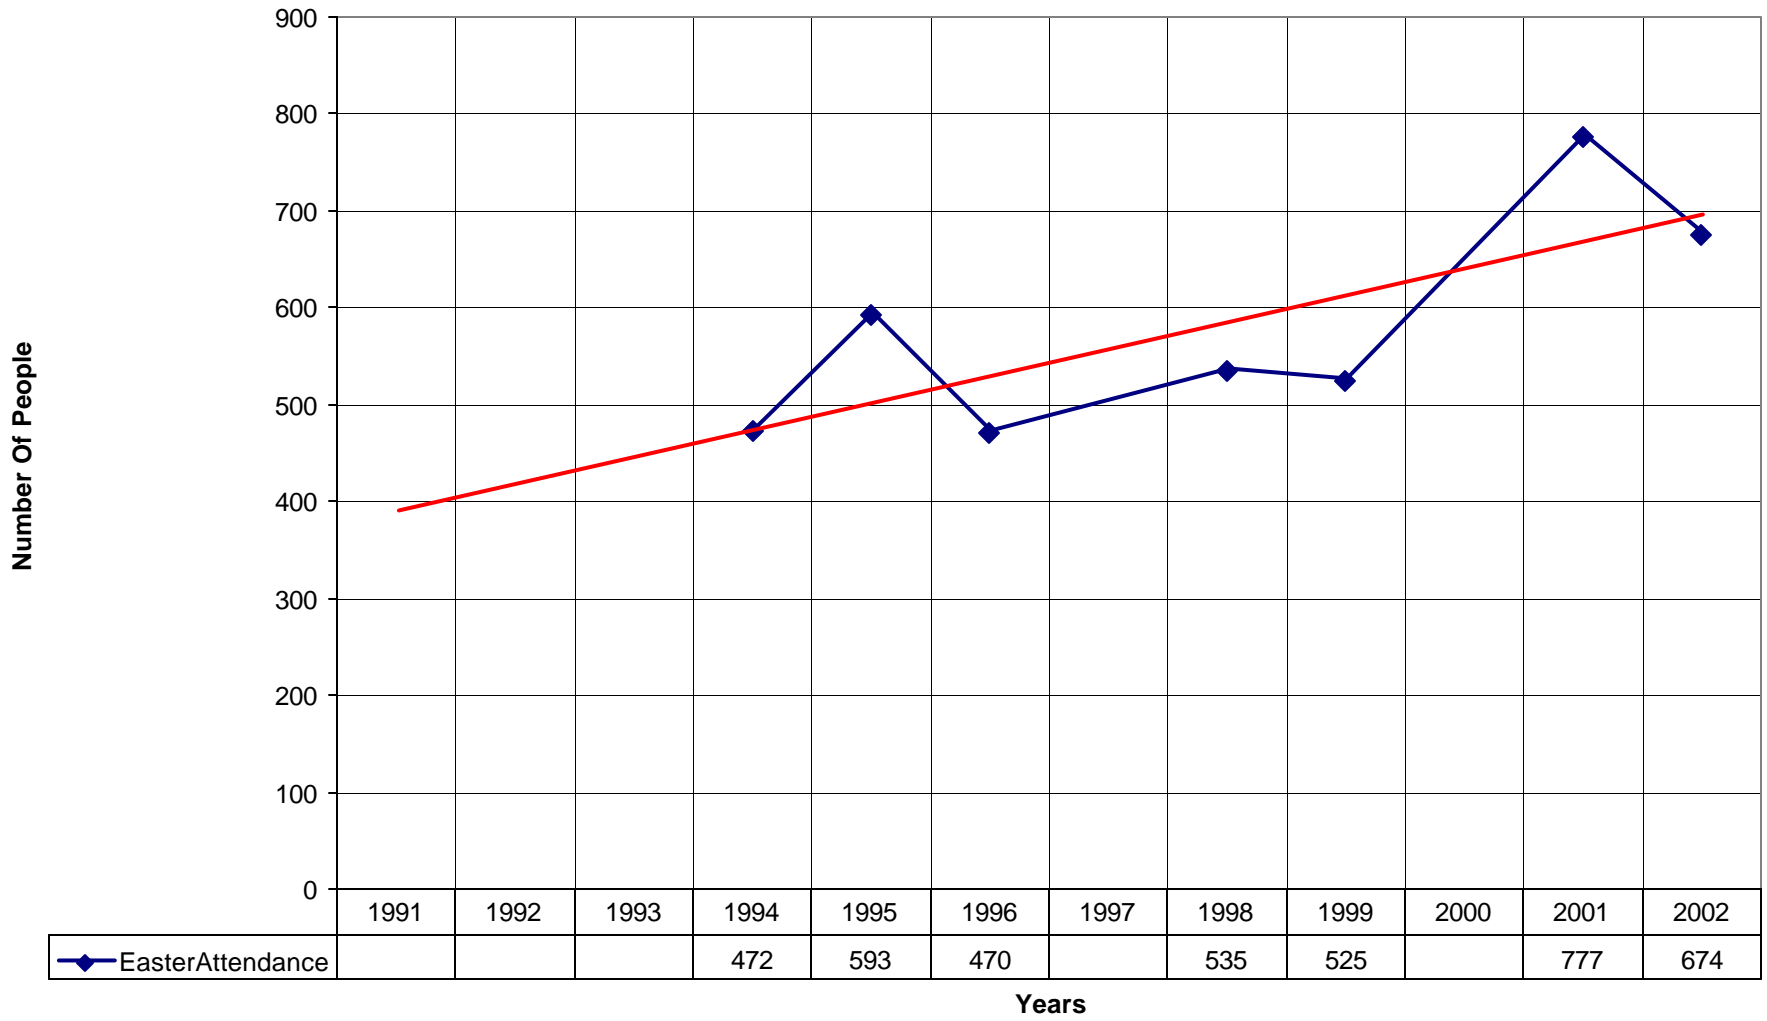

4027 St. Bernard de Clairvaux Episcopal Church ND

◆ Average Sunday Attendance
 ■ EasterAttendance
 — Linear (Average Sunday Attendance)
 — Linear (EasterAttendance)

4027 St. Bernard de Clairvaux Episcopal Church ND

4027 St. Bernard de Clairvaux Episcopal Church ND

◆ Number of Pledges — Linear (Number of Pledges)

4027 St. Bernard de Clairvaux Episcopal Church ND

◆ Average Sunday Attendance — Linear (Average Sunday Attendance)