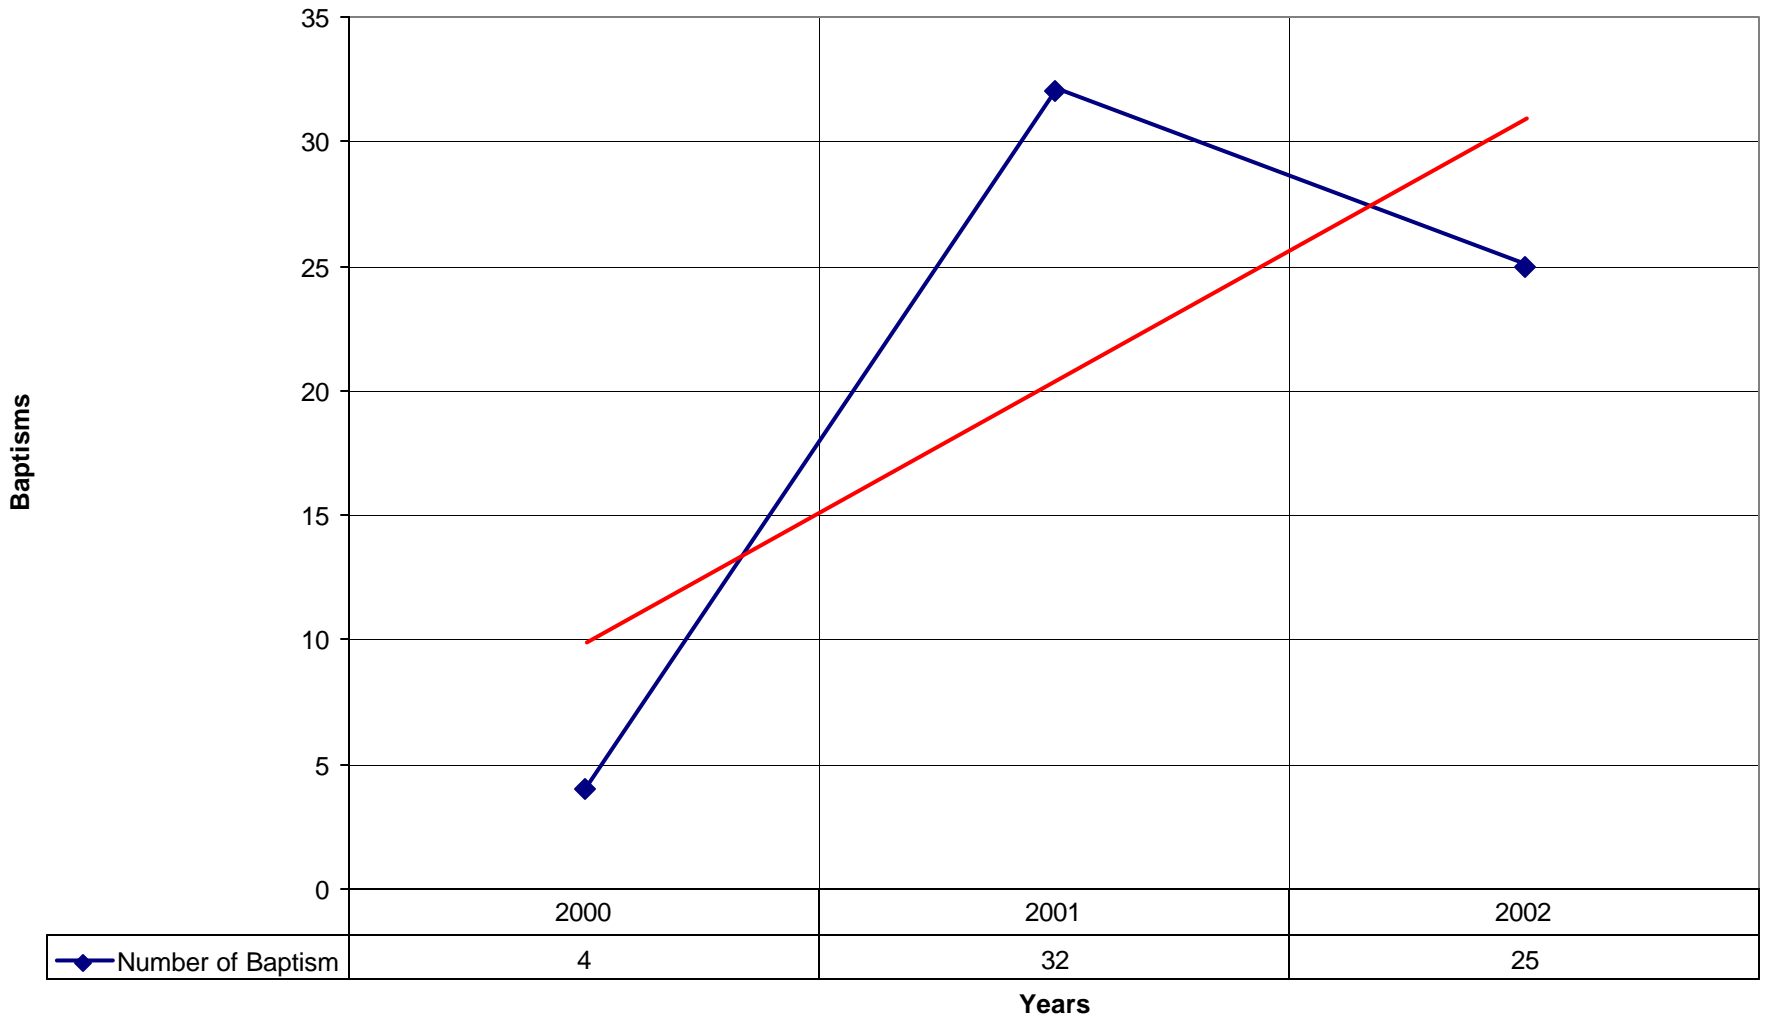

4027 St. Bernard de Clairvaux Episcopal Church ND

◆ Average Sunday Attendance
 ■ EasterAttendance
 — Linear (Average Sunday Attendance)
 — Linear (EasterAttendance)

4027 St. Bernard de Clairvaux Episcopal Church ND

◆ EasterAttendance — Linear (EasterAttendance)

4027 St. Bernard de Clairvaux Episcopal Church ND

◆ Number of Baptism

◆ Number of Baptism — Linear (Number of Baptism)

4027 St. Bernard de Clairvaux Episcopal Church ND