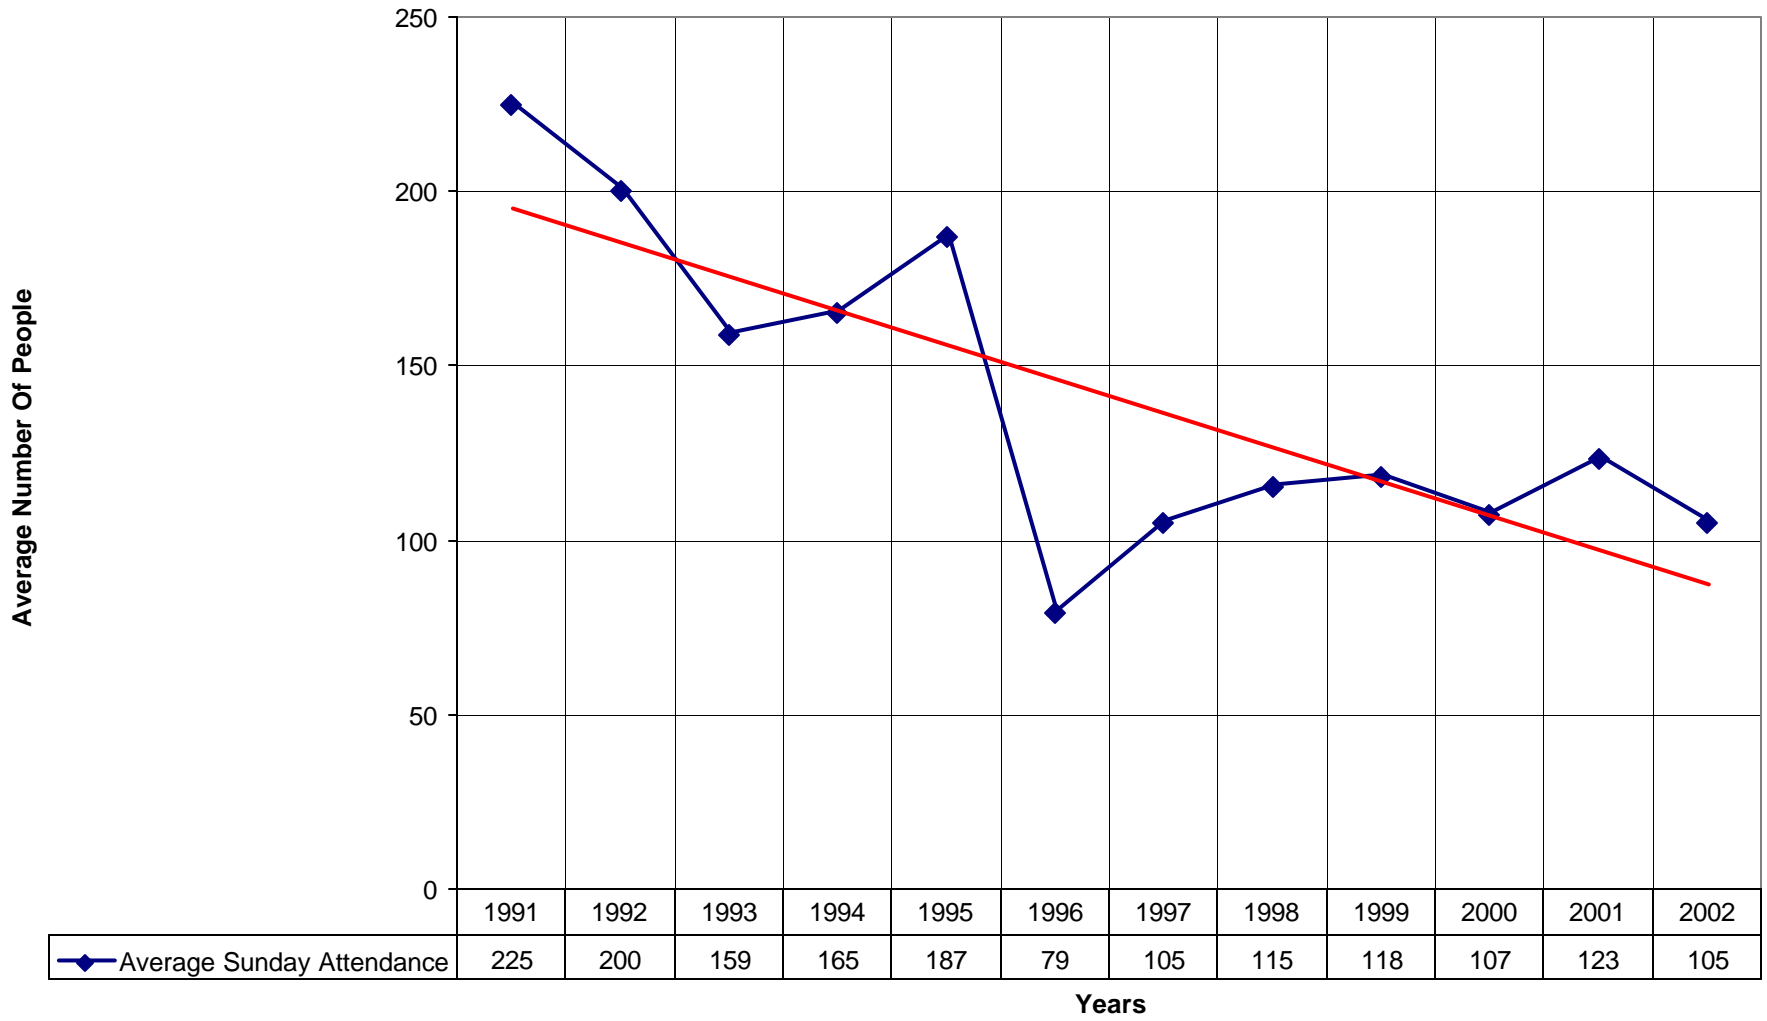

4021 Church of the Resurrection ND

◆ Average Sunday Attendance — Linear (Average Sunday Attendance)