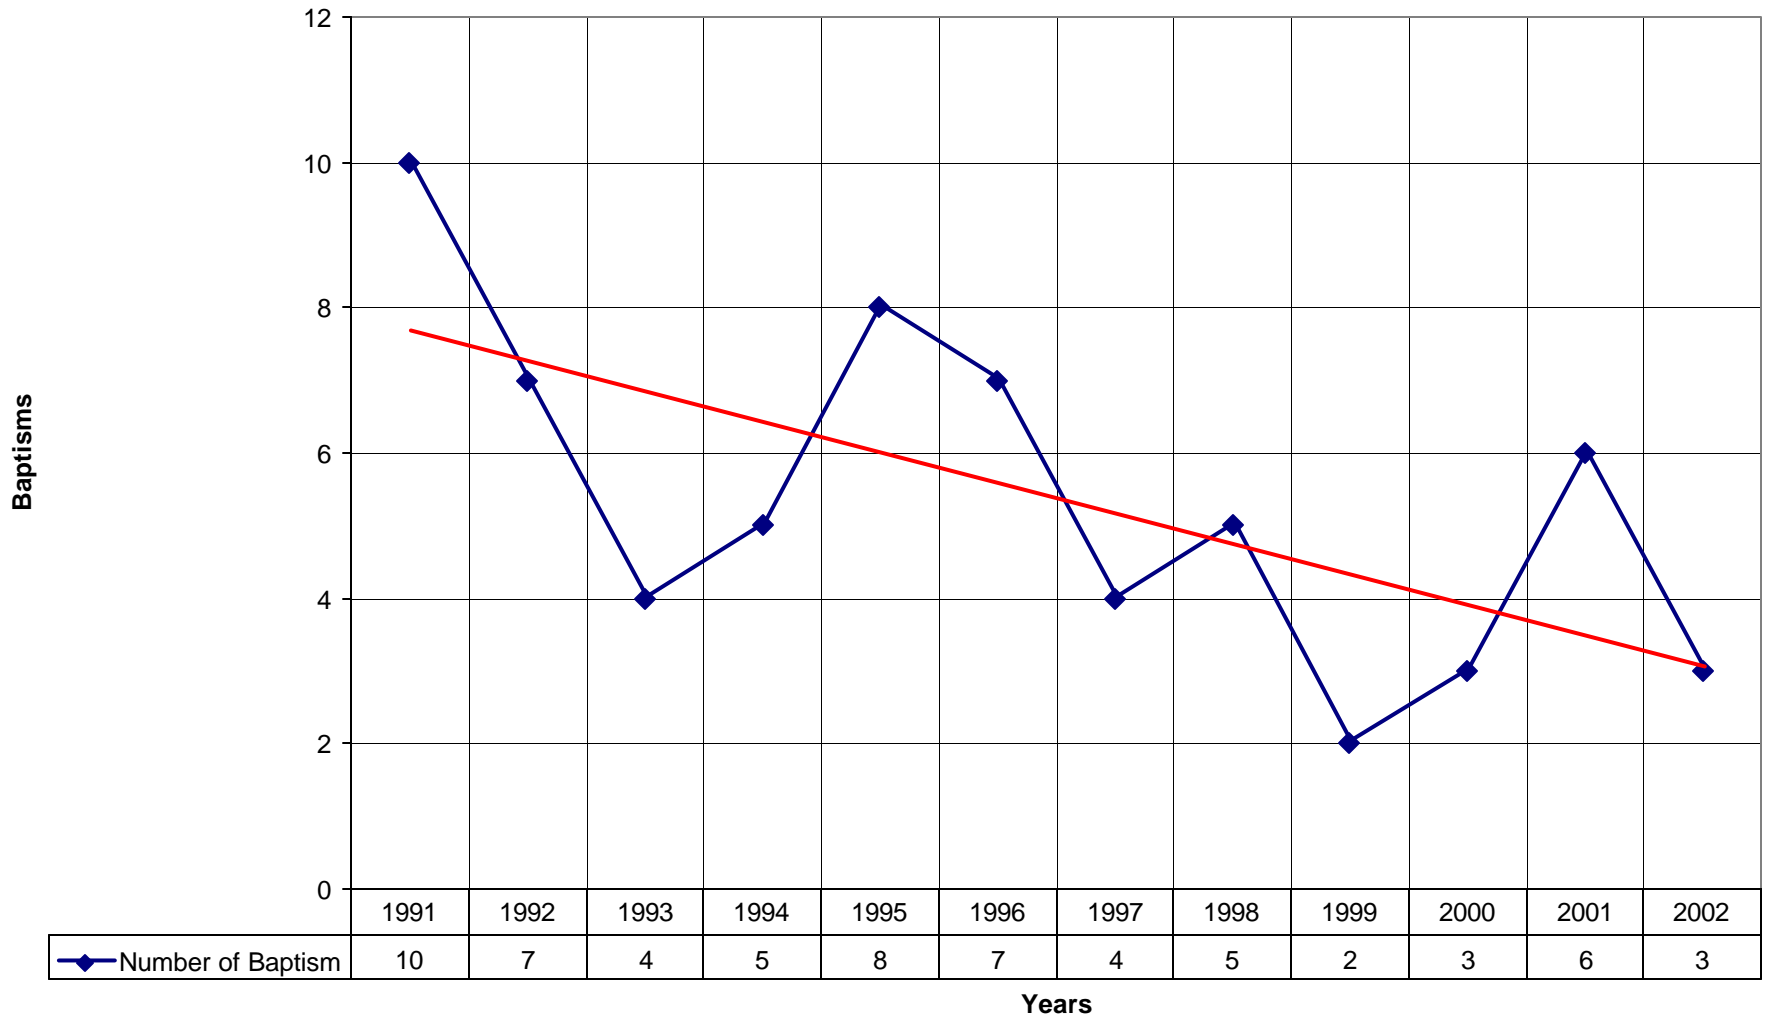

### 4021 Church of the Resurrection ND

◆ Average Sunday Attendance 
 ■ EasterAttendance 
 — Linear (Average Sunday Attendance) 
 — Linear (EasterAttendance)

4021 Church of the Resurrection ND

4021 Church of the Resurrection ND

### 4021 Church of the Resurrection ND

◆ Average Sunday Attendance 
 ■ EasterAttendance 
 — Linear (Average Sunday Attendance) 
 — Linear (EasterAttendance)

4021 Church of the Resurrection ND

◆ EasterAttendance — Linear (EasterAttendance)