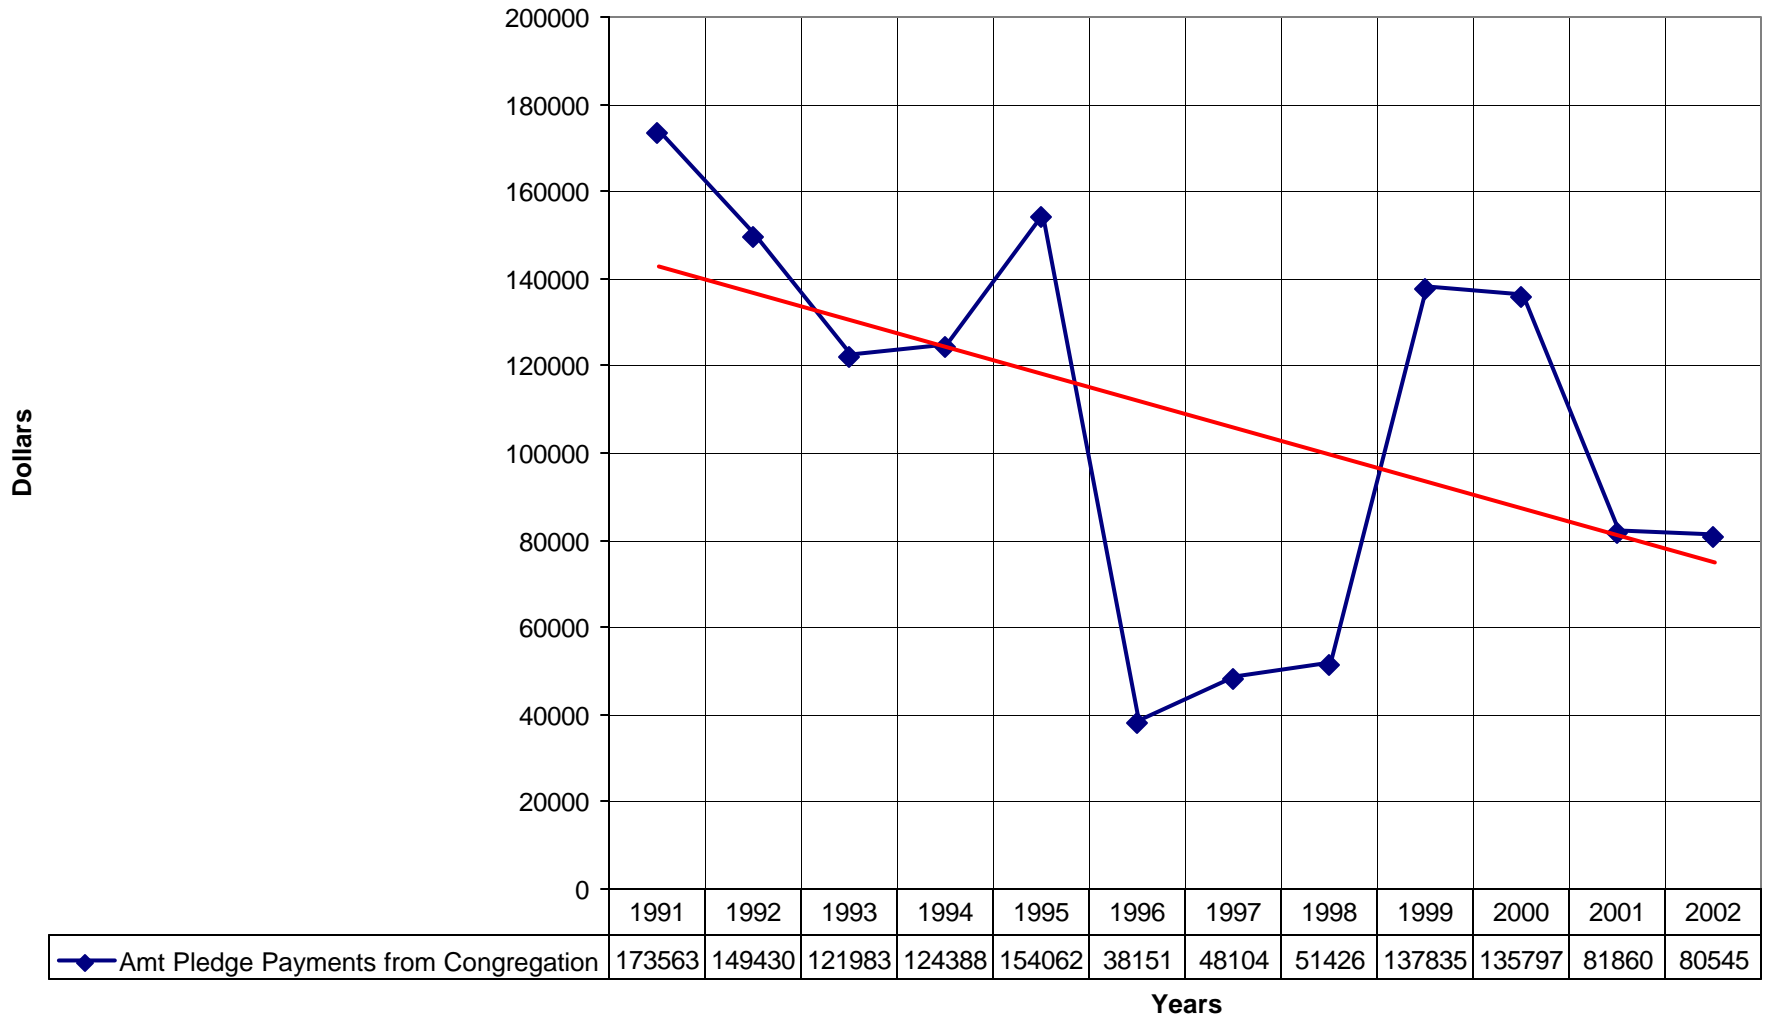

4021 Church of the Resurrection ND

◆ Amt Pledge Payments from Congregation — Linear (Amt Pledge Payments from Congregation)