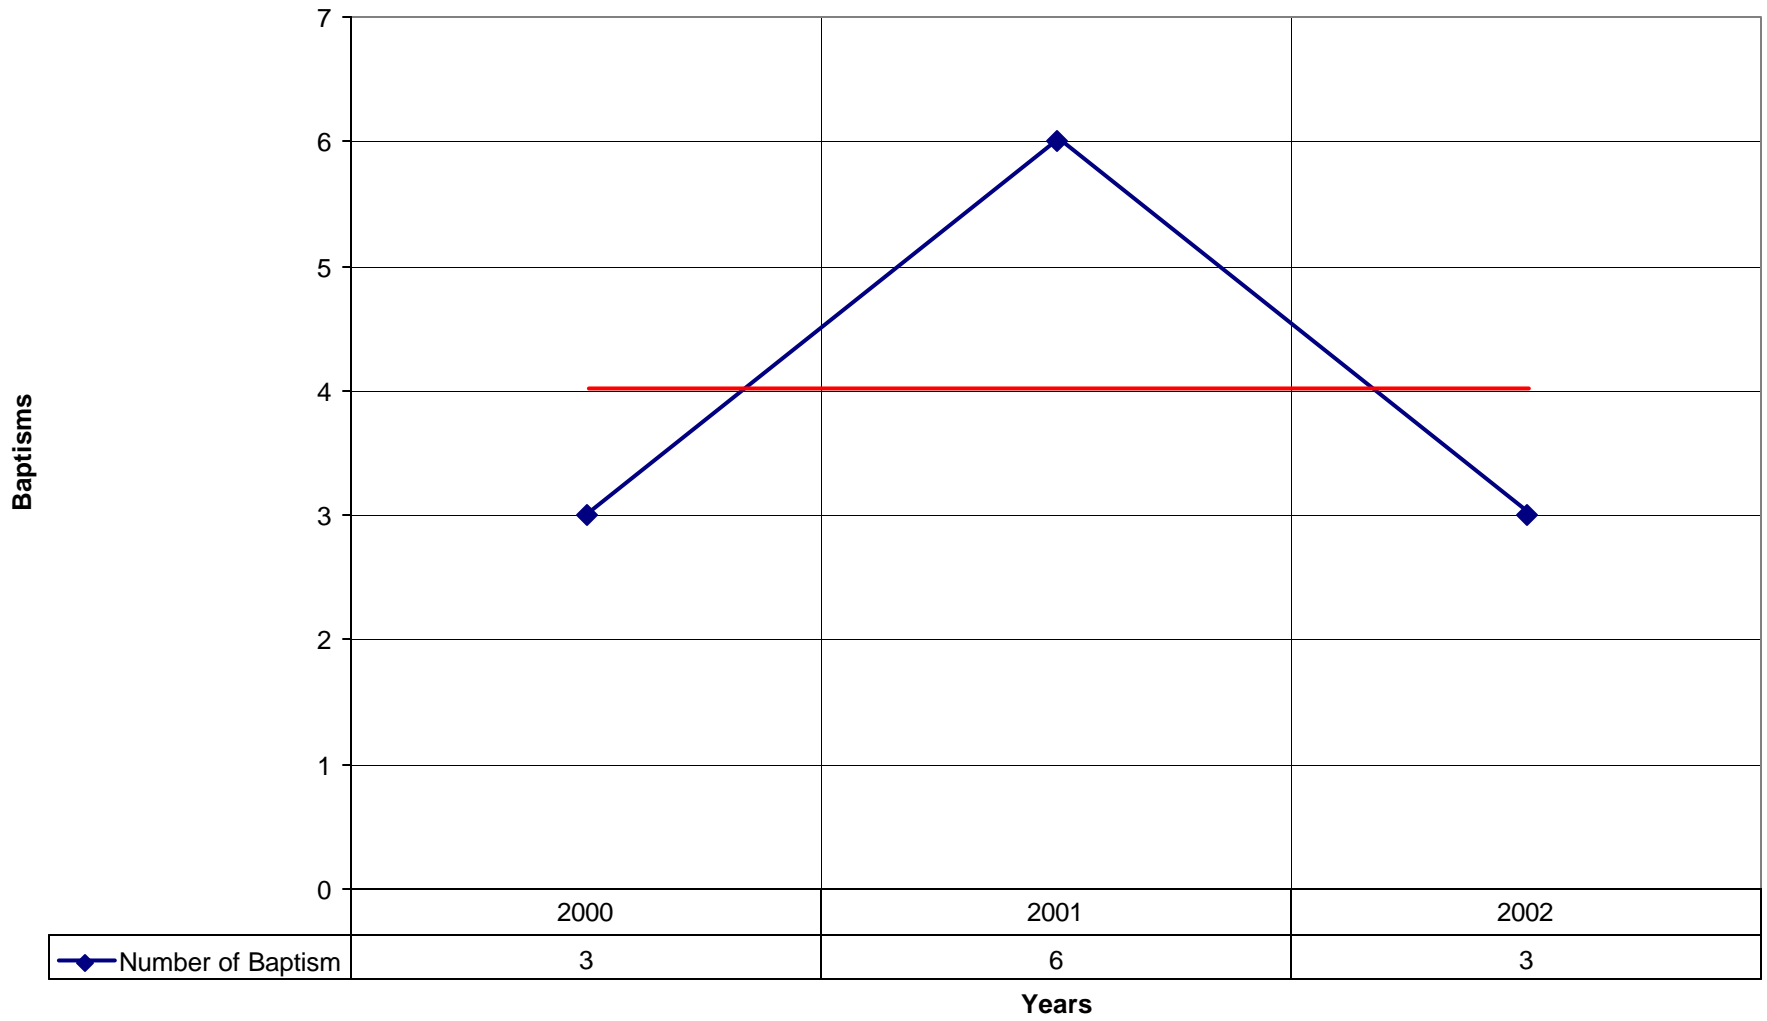

4021 Church of the Resurrection ND

Number of Baptism Linear (Number of Baptism)