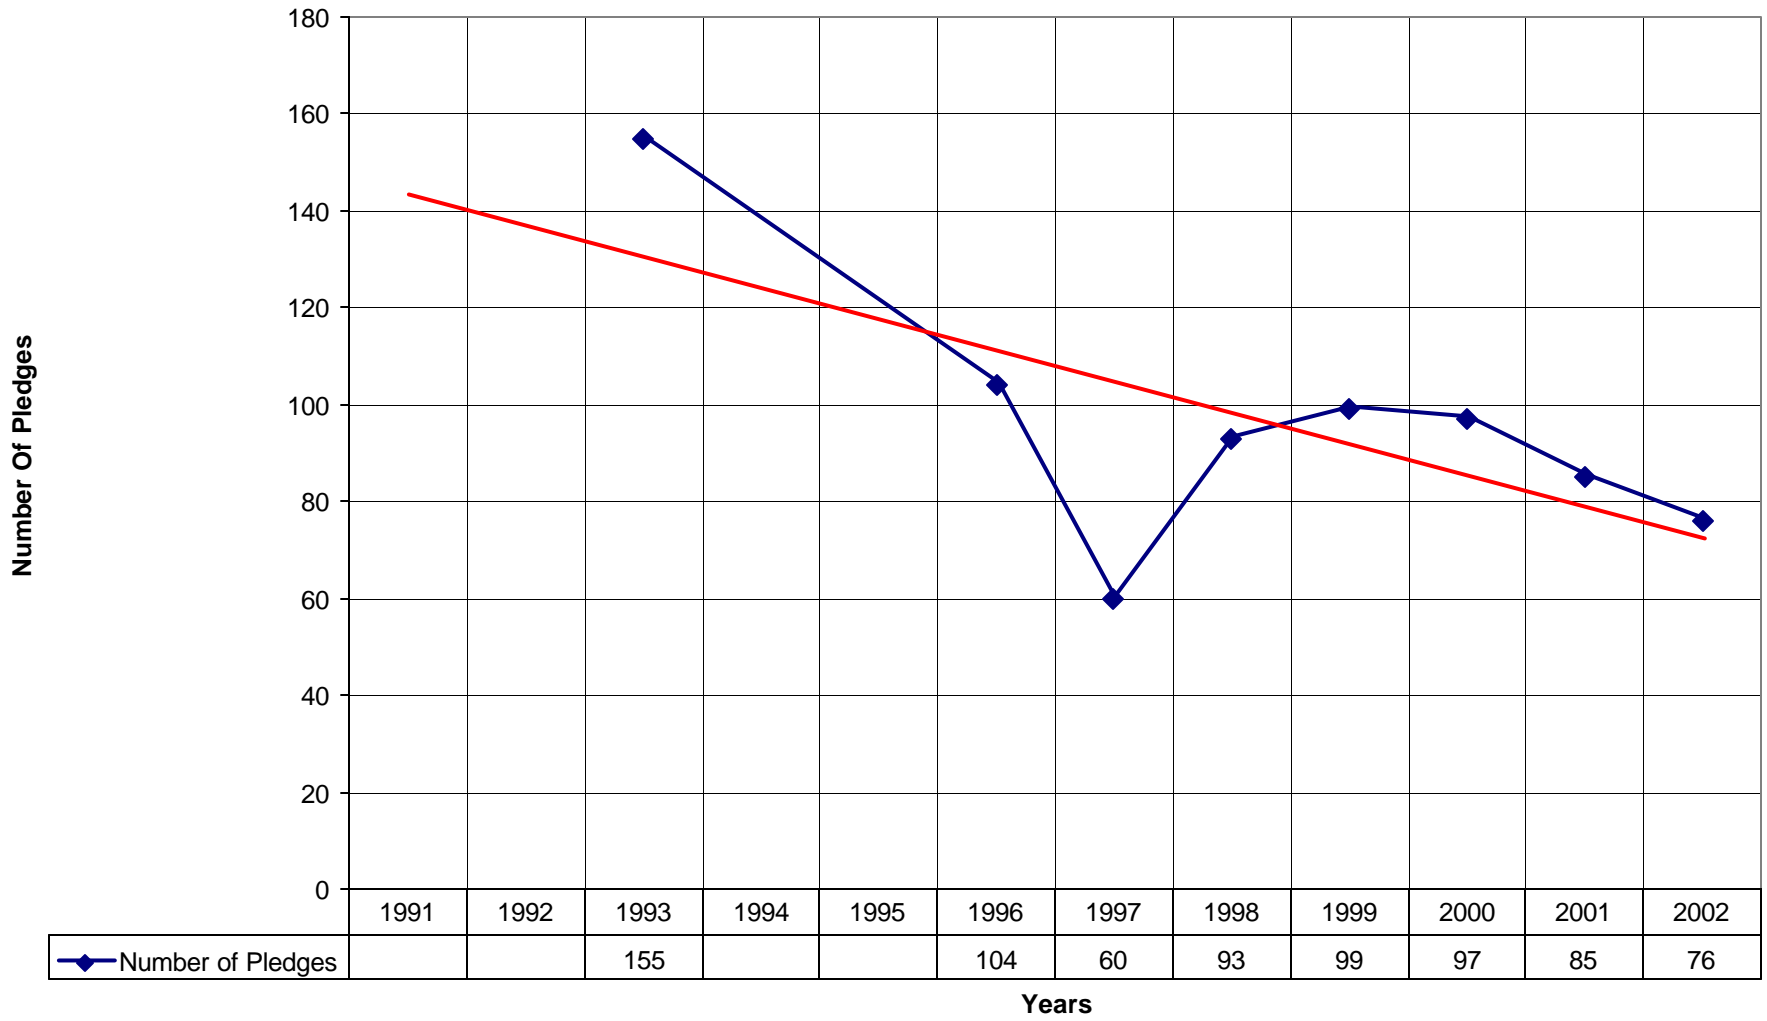

4021 Church of the Resurrection ND

◆ Number of Pledges

◆ Number of Pledges — Linear (Number of Pledges)