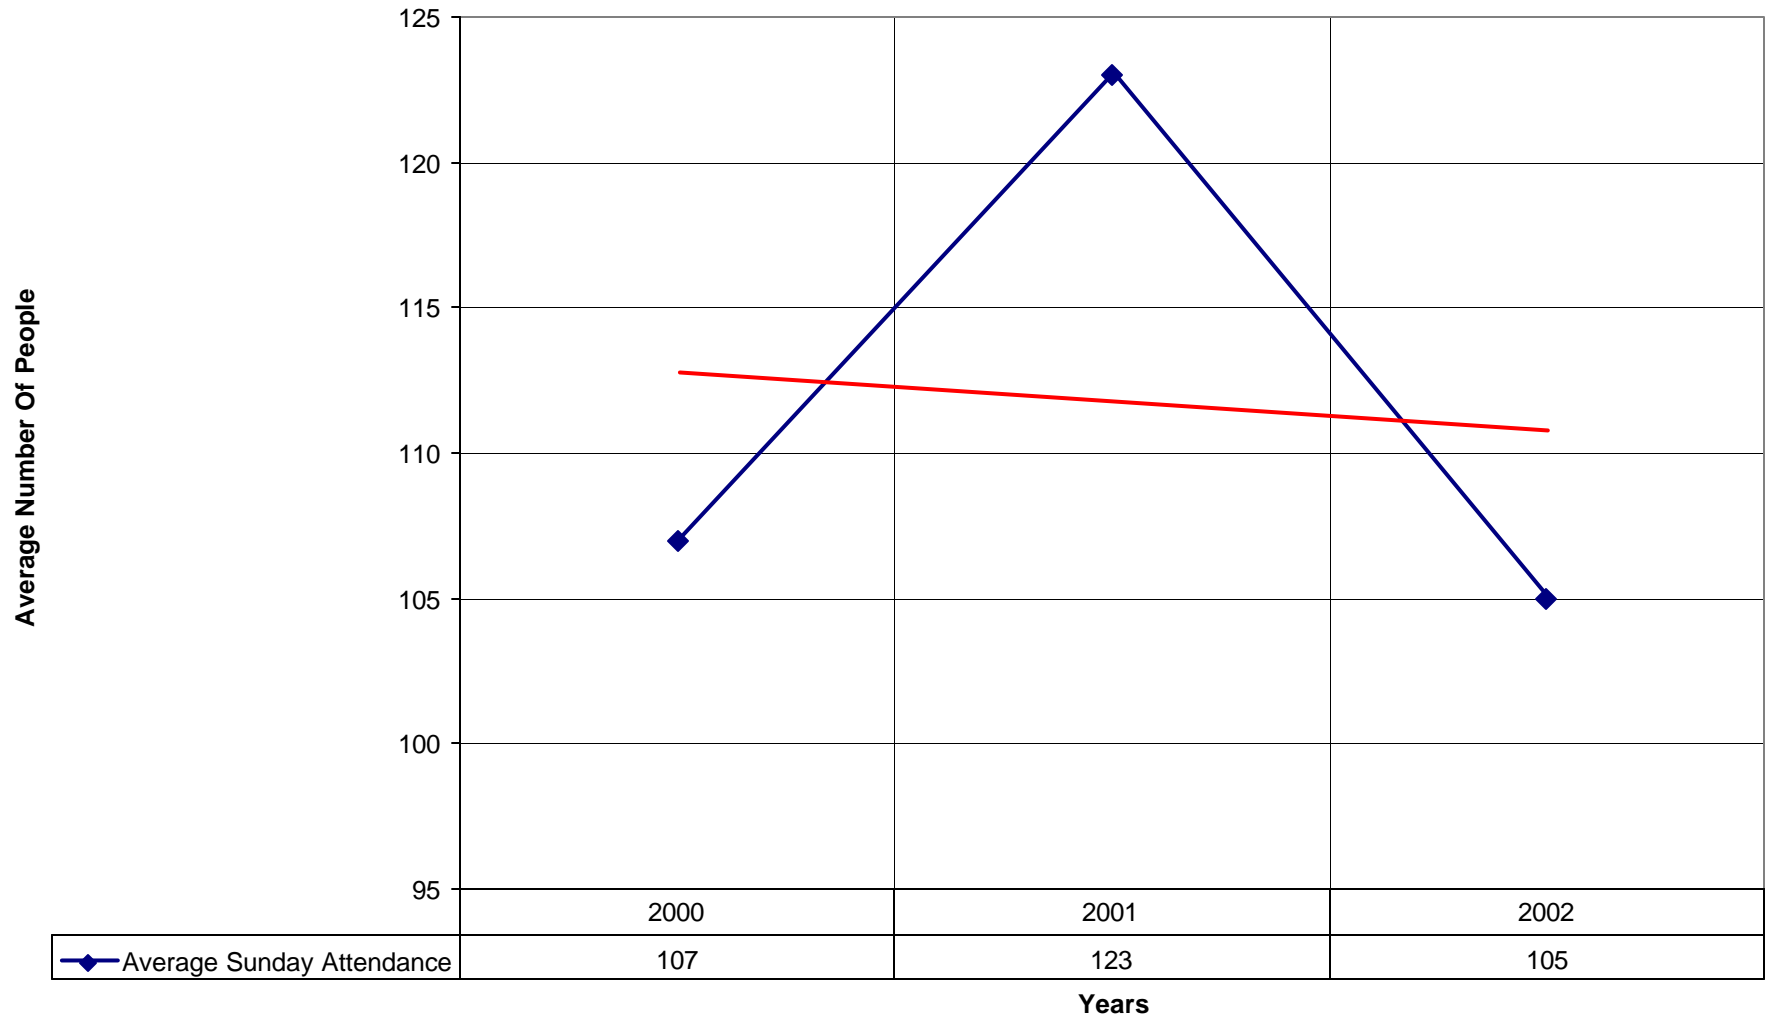

4021 Church of the Resurrection ND

◆ Average Sunday Attendance — Linear (Average Sunday Attendance)