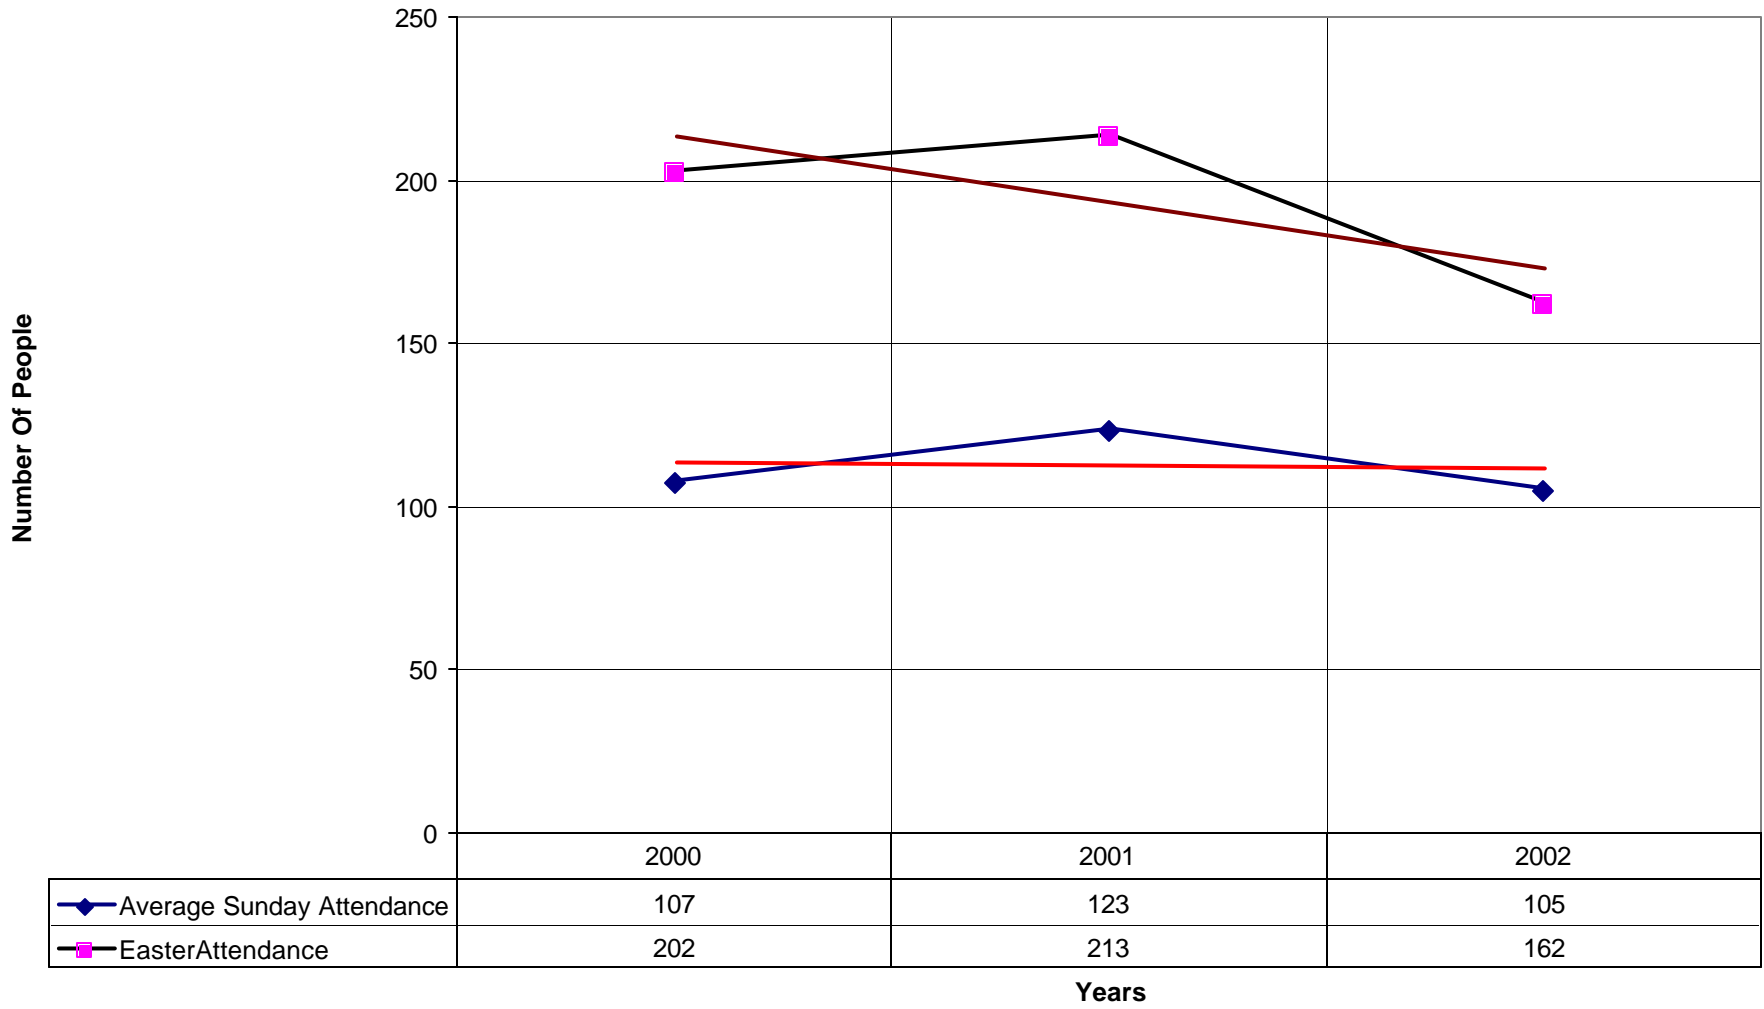

4021 Church of the Resurrection ND

◆ Number of Pledges — Linear (Number of Pledges)

4021 Church of the Resurrection ND

◆ Average Sunday Attendance — Linear (Average Sunday Attendance)

### 4021 Church of the Resurrection ND

◆ Average Sunday Attendance 
 ■ EasterAttendance 
 — Linear (Average Sunday Attendance) 
 — Linear (EasterAttendance)

4021 Church of the Resurrection ND

◆ EasterAttendance — Linear (EasterAttendance)