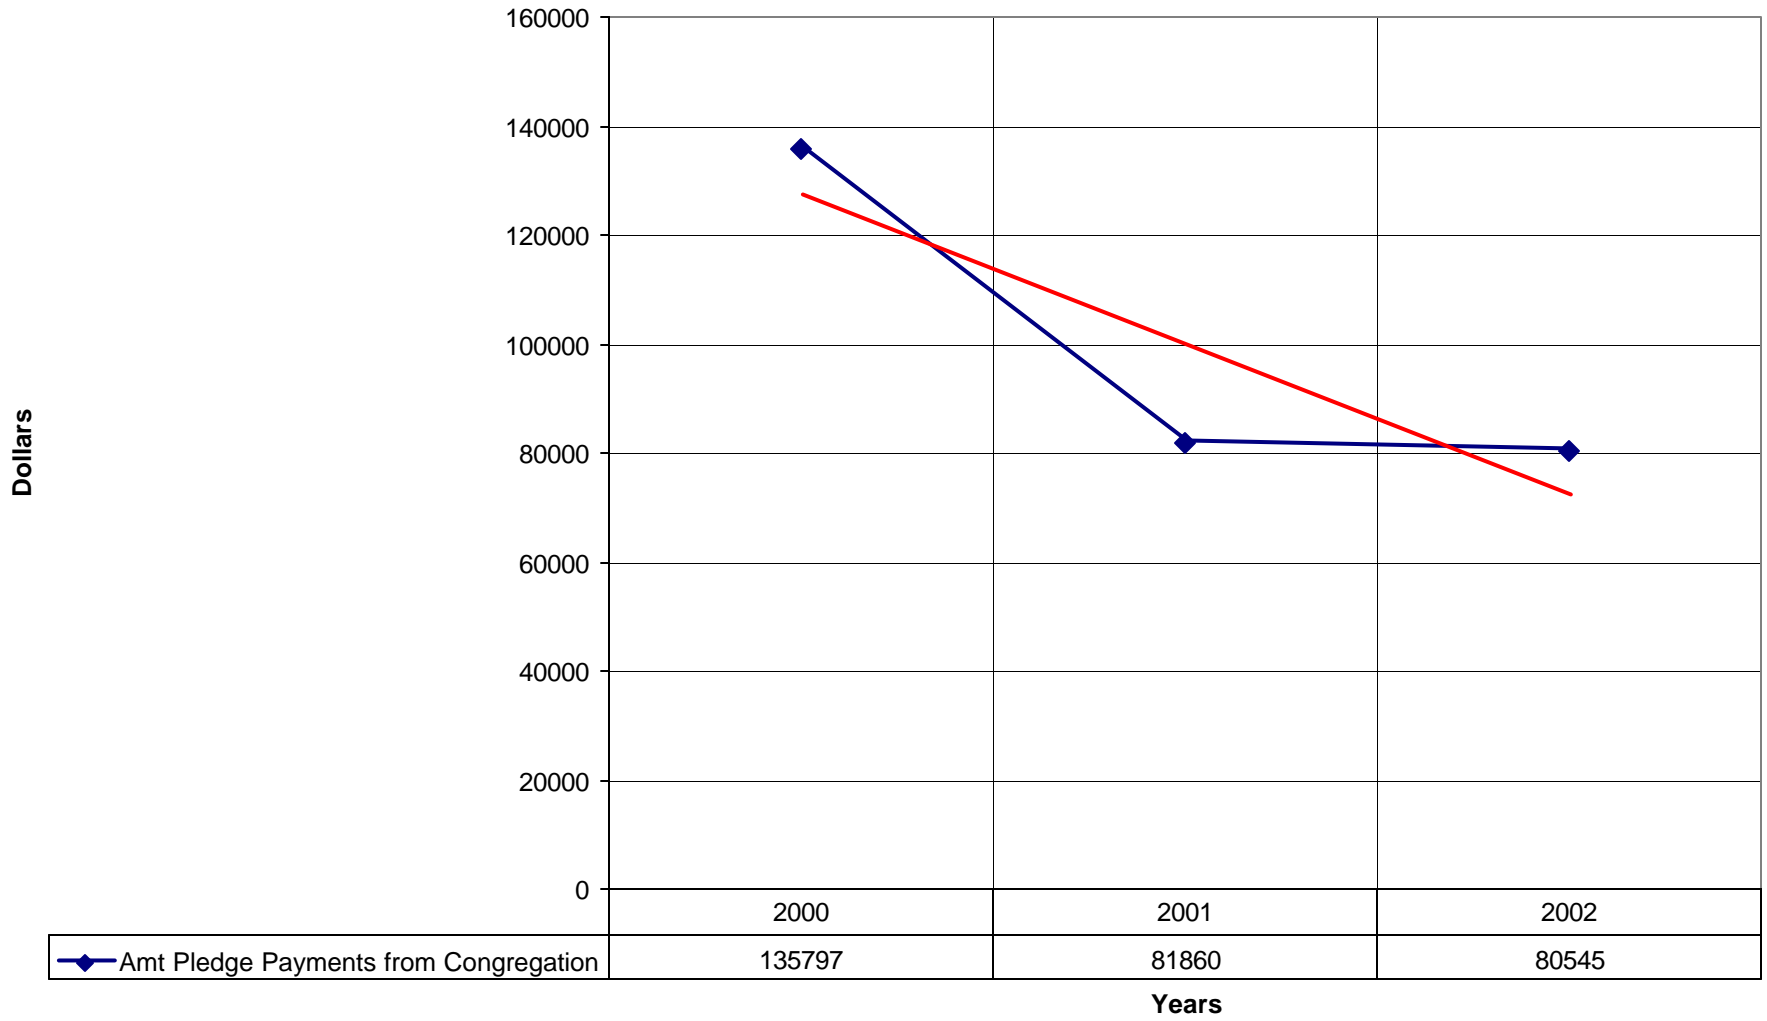

4021 Church of the Resurrection ND

◆ Amt Pledge Payments from Congregation — Linear (Amt Pledge Payments from Congregation)