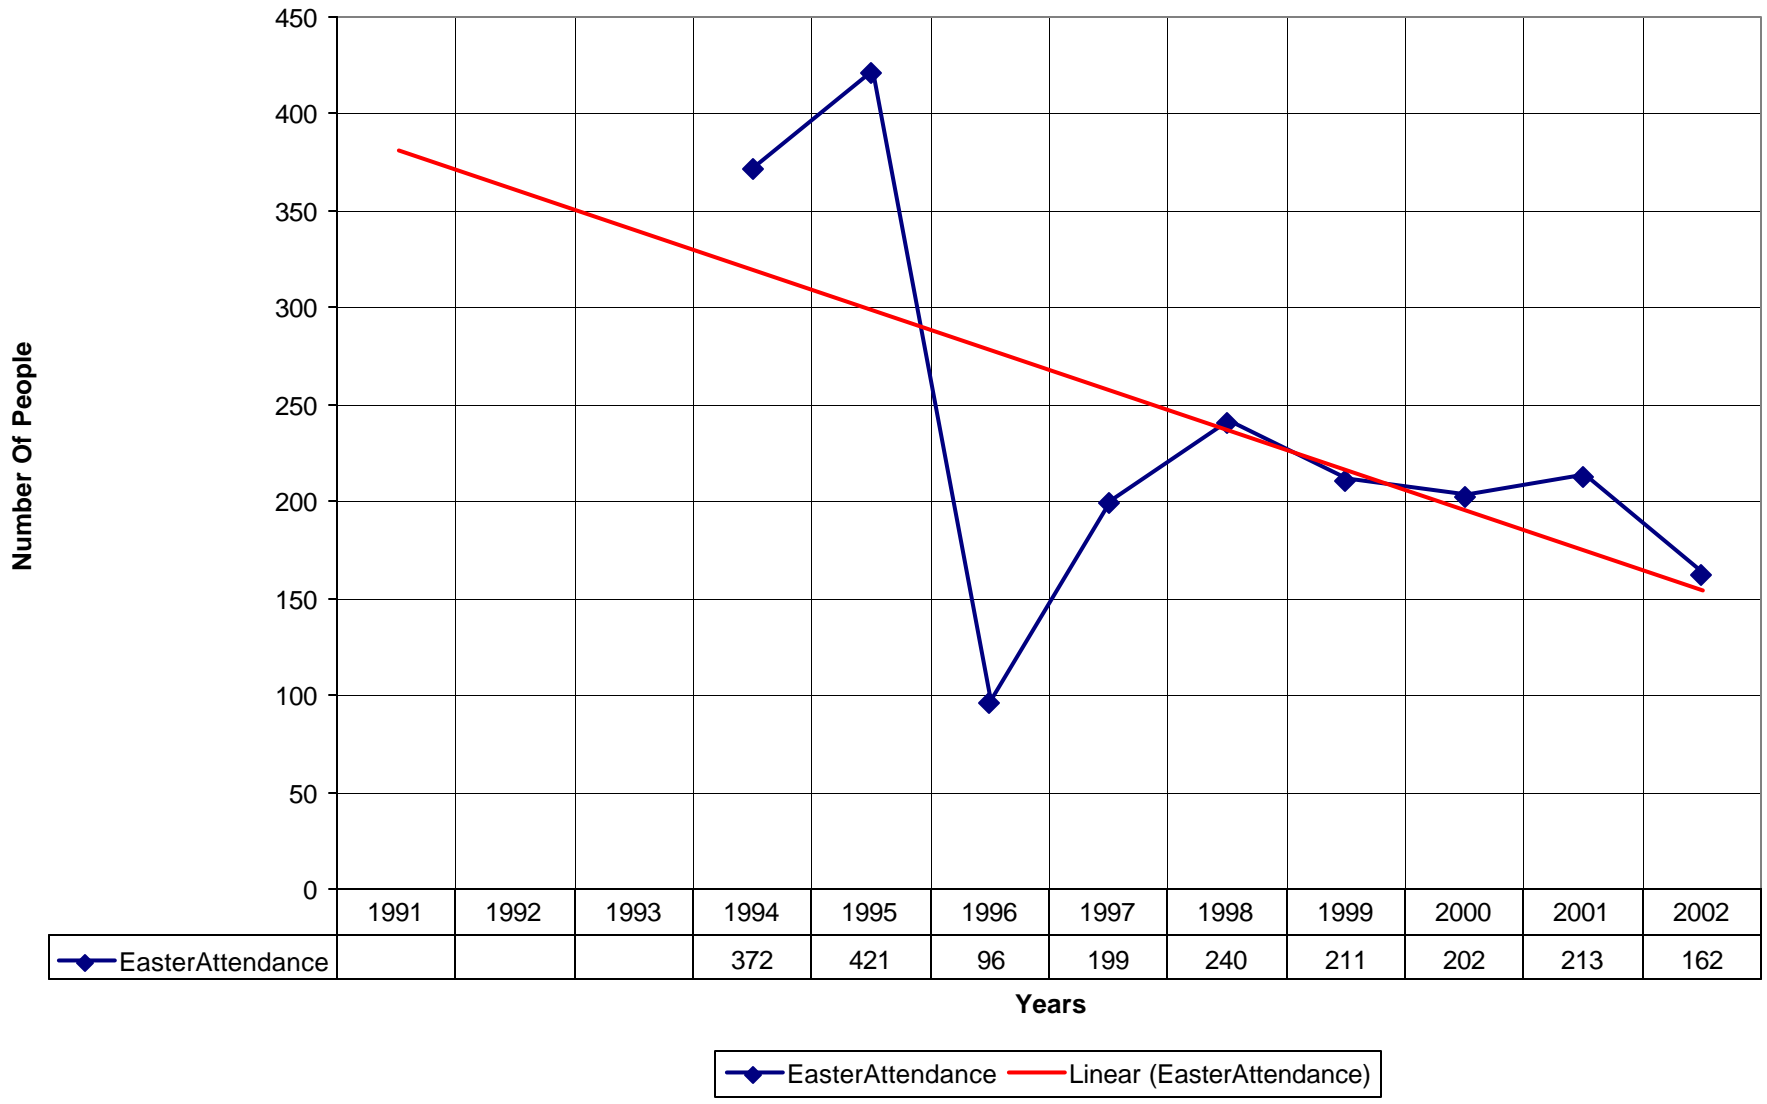

### 4021 Church of the Resurrection ND

◆ Average Sunday Attendance 
 ■ EasterAttendance 
 — Linear (Average Sunday Attendance) 
 — Linear (EasterAttendance)

4021 Church of the Resurrection ND

4021 Church of the Resurrection ND

### 4021 Church of the Resurrection ND

◆ Average Sunday Attendance 
 ■ EasterAttendance 
 — Linear (Average Sunday Attendance) 
 — Linear (EasterAttendance)

4021 Church of the Resurrection ND

◆ EasterAttendance — Linear (EasterAttendance)