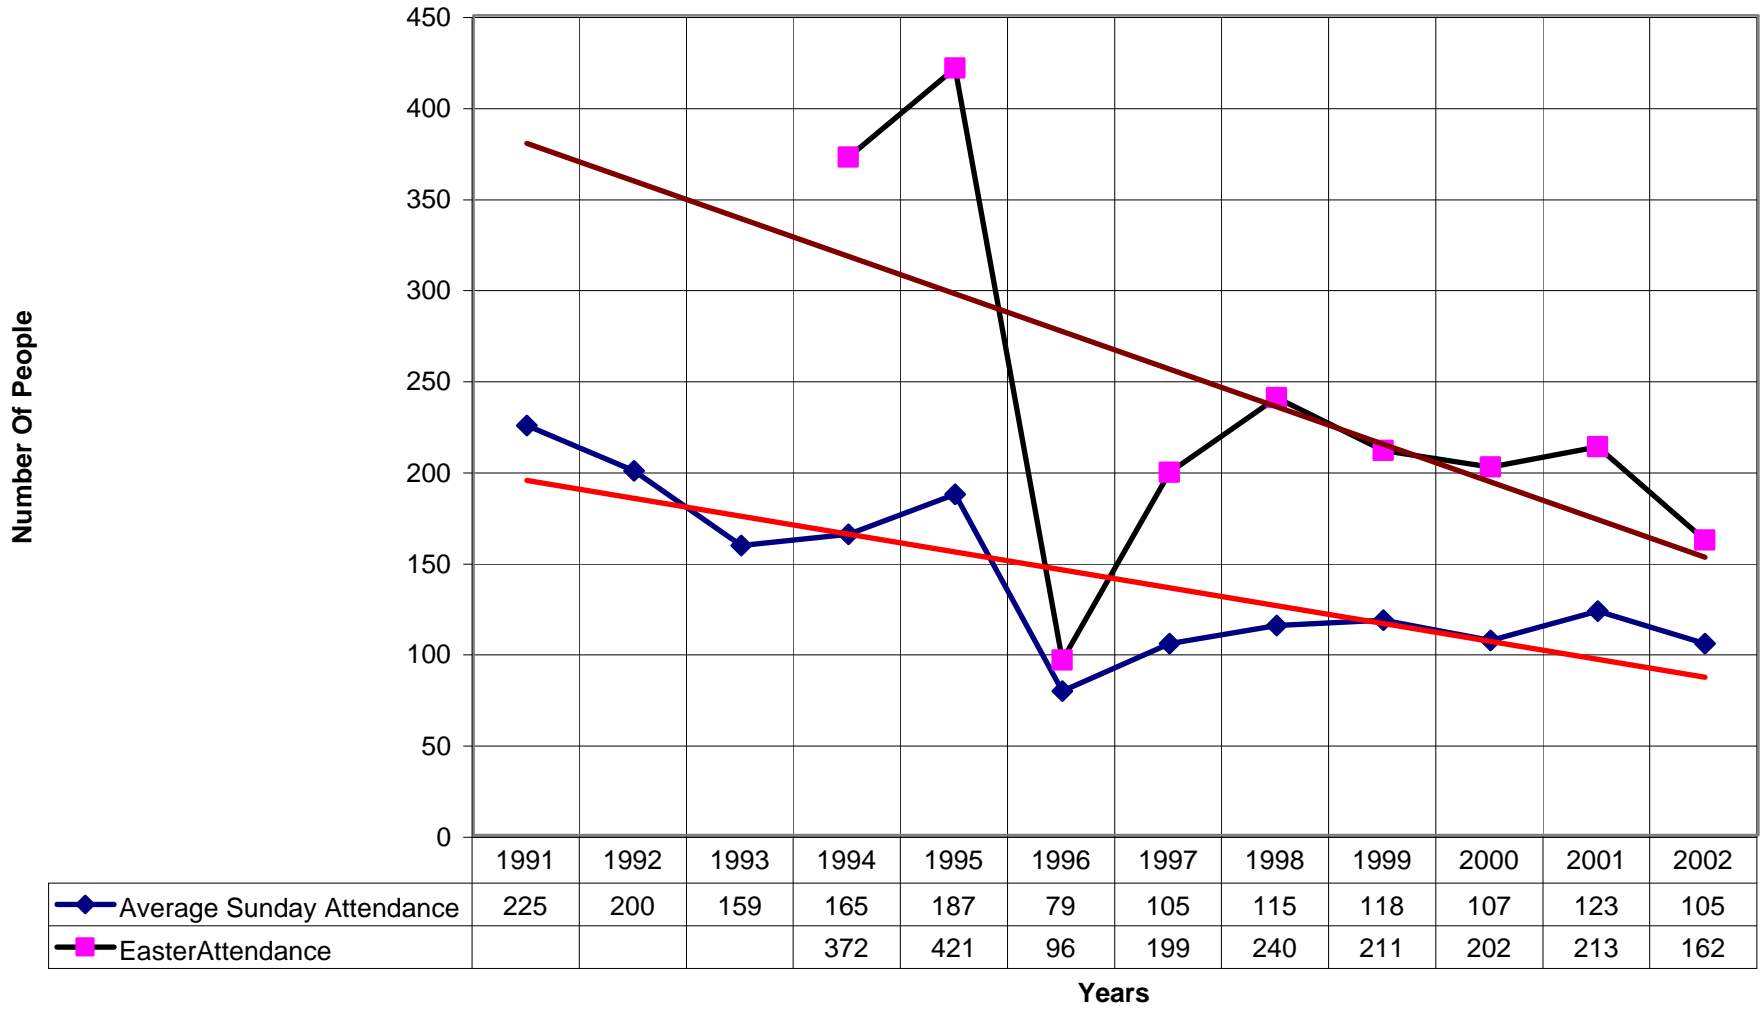

### 4021 Church of the Resurrection ND

◆ Average Sunday Attendance 
 ■ EasterAttendance 
 — Linear (Average Sunday Attendance) 
 — Linear (EasterAttendance)

4021 Church of the Resurrection ND

4021 Church of the Resurrection ND

### 4021 Church of the Resurrection ND

◆ Average Sunday Attendance 
 ■ EasterAttendance 
 — Linear (Average Sunday Attendance) 
 — Linear (EasterAttendance)

4021 Church of the Resurrection ND

◆ EasterAttendance — Linear (EasterAttendance)