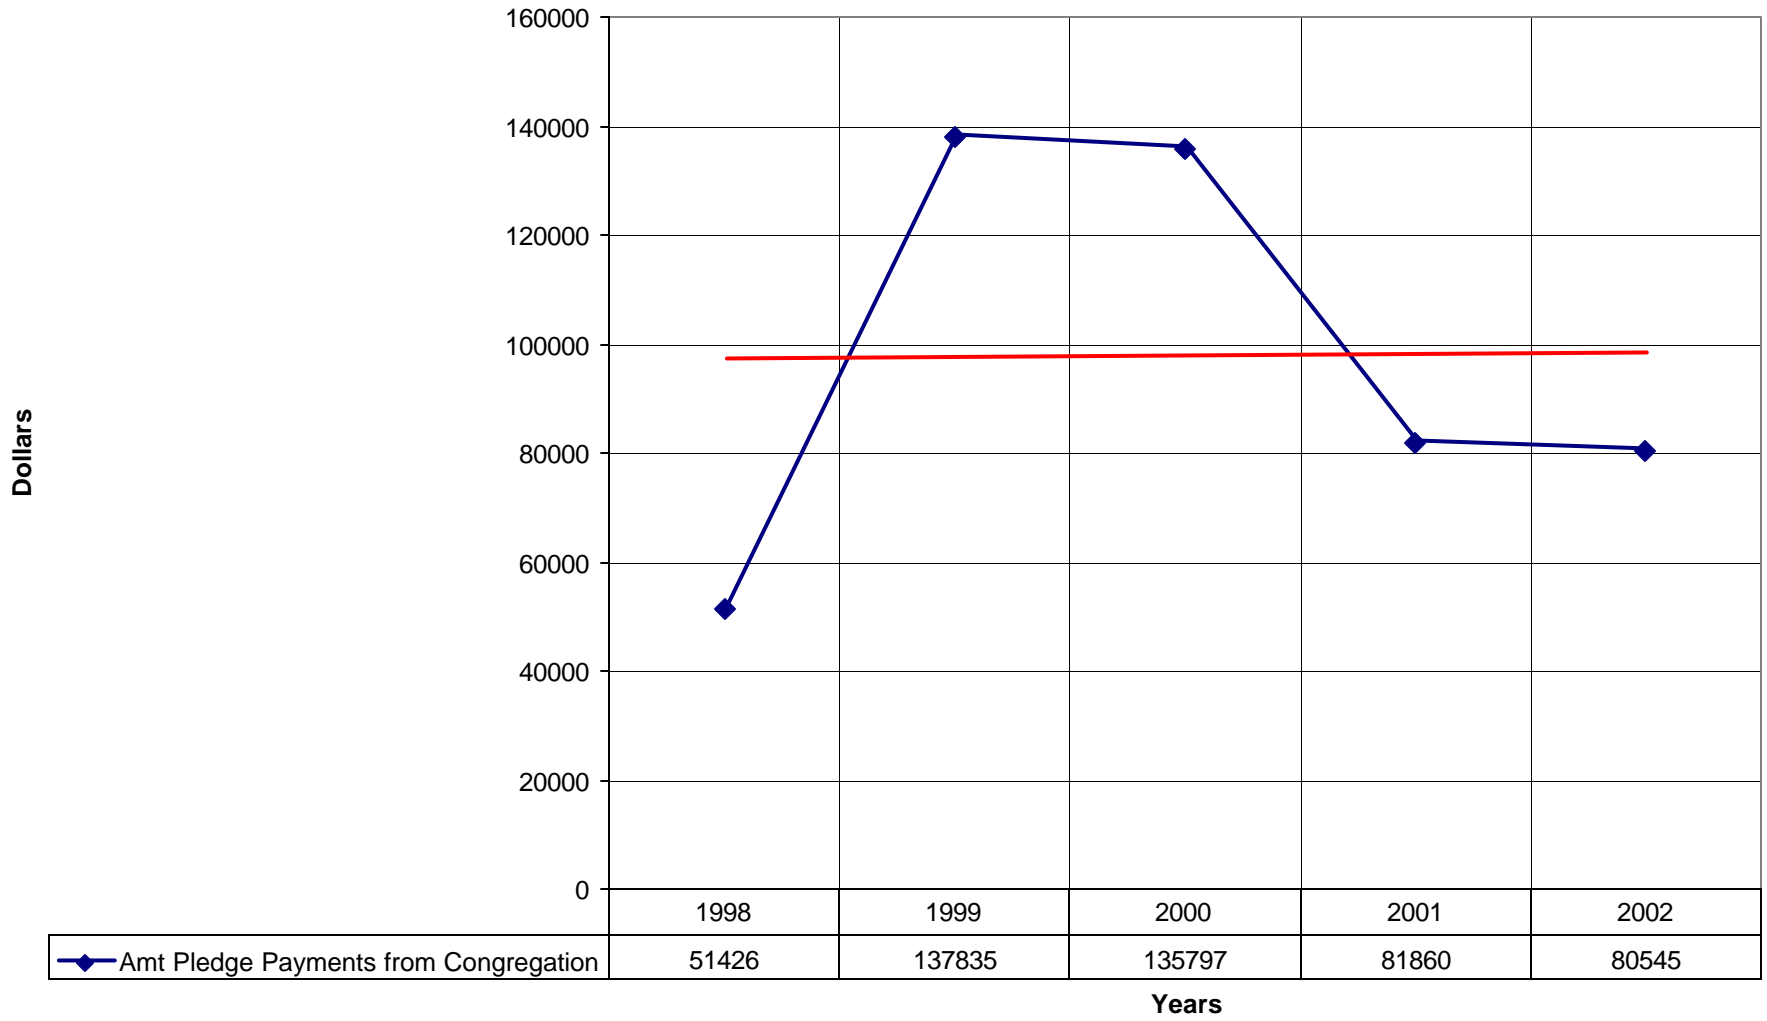

4021 Church of the Resurrection ND

◆ Amt Pledge Payments from Congregation — Linear (Amt Pledge Payments from Congregation)