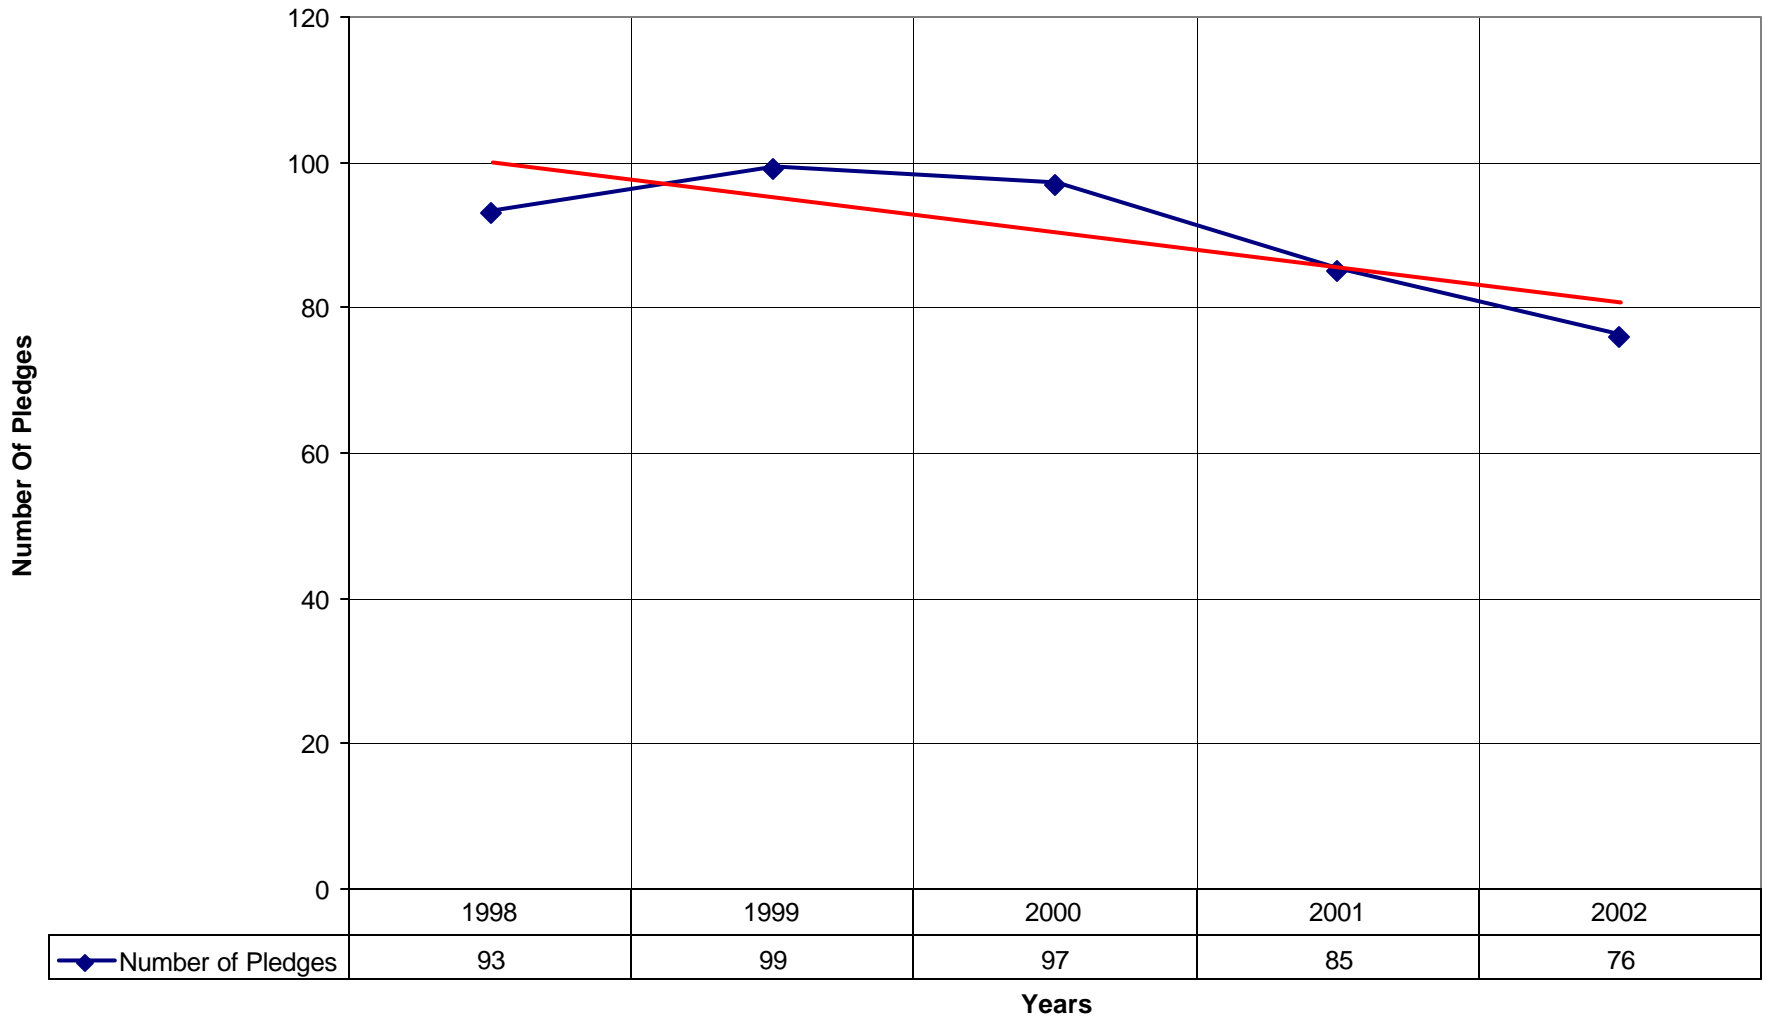

### 4021 Church of the Resurrection ND

◆ Average Sunday Attendance 
 ■ EasterAttendance 
 — Linear (Average Sunday Attendance) 
 — Linear (EasterAttendance)

4021 Church of the Resurrection ND

◆ EasterAttendance — Linear (EasterAttendance)

4021 Church of the Resurrection ND

◆ Number of Pledges — Linear (Number of Pledges)

4021 Church of the Resurrection ND

◆ Average Sunday Attendance — Linear (Average Sunday Attendance)