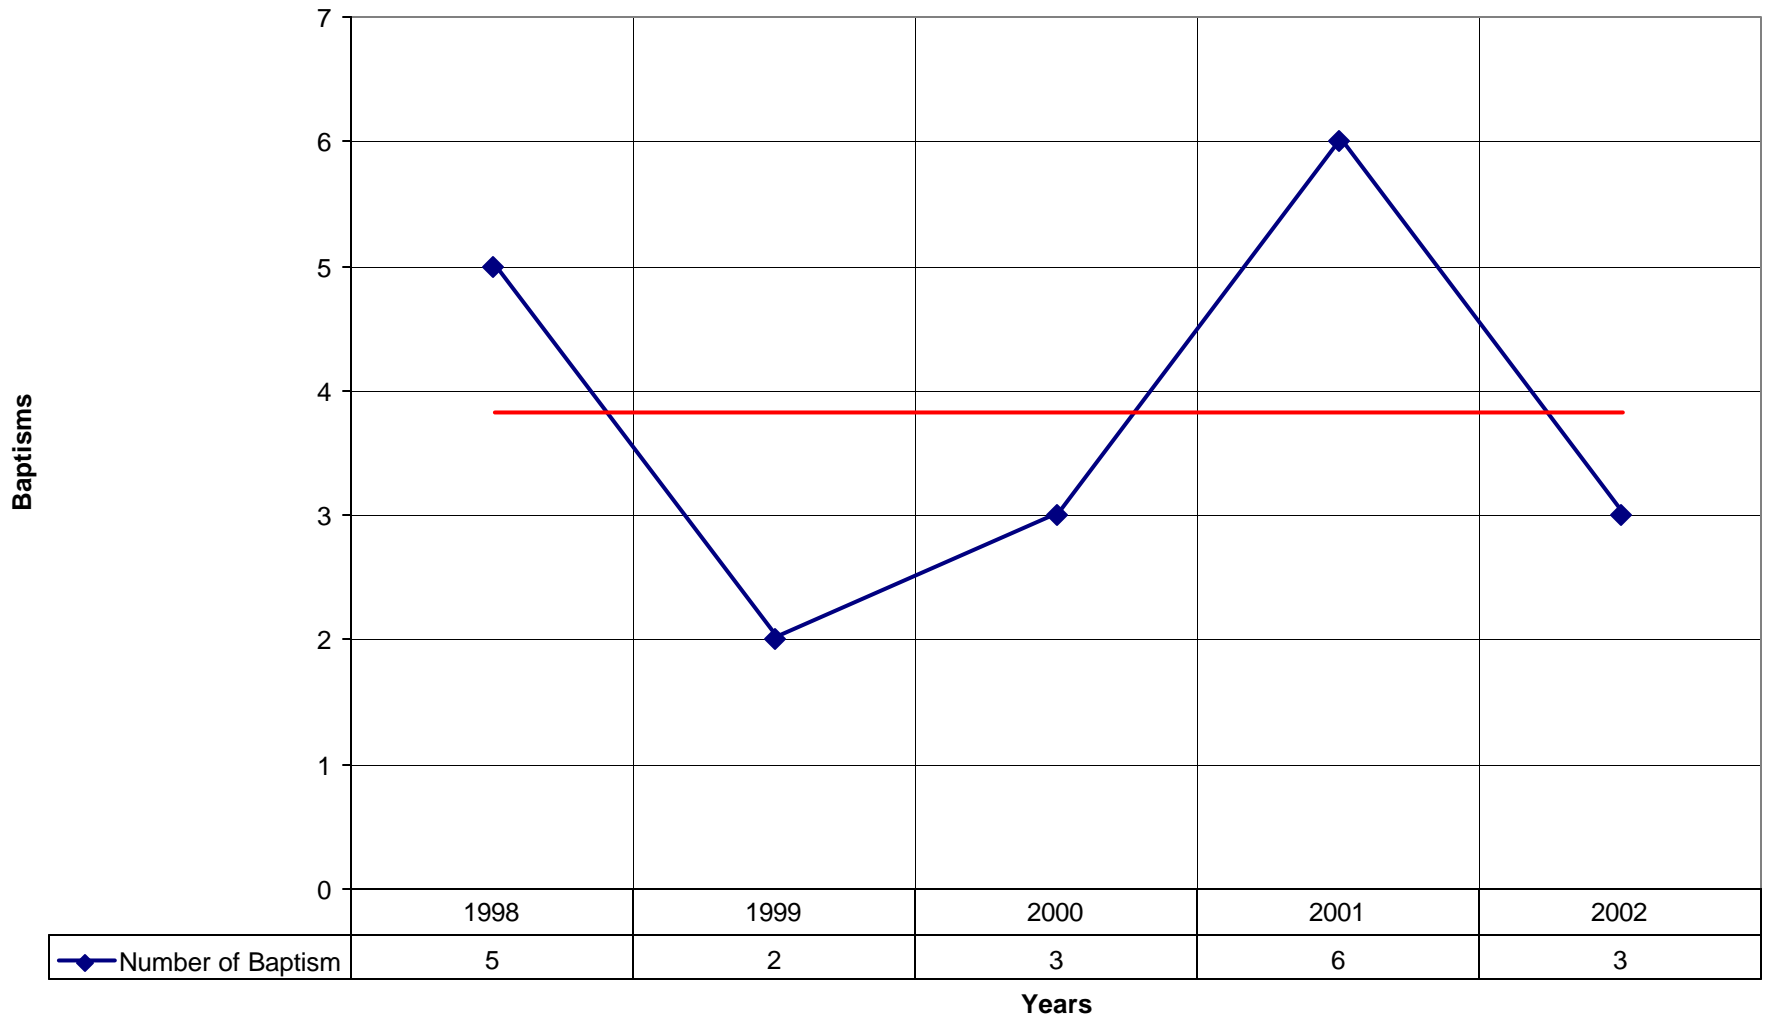

4021 Church of the Resurrection ND

Number of Baptism Linear (Number of Baptism)