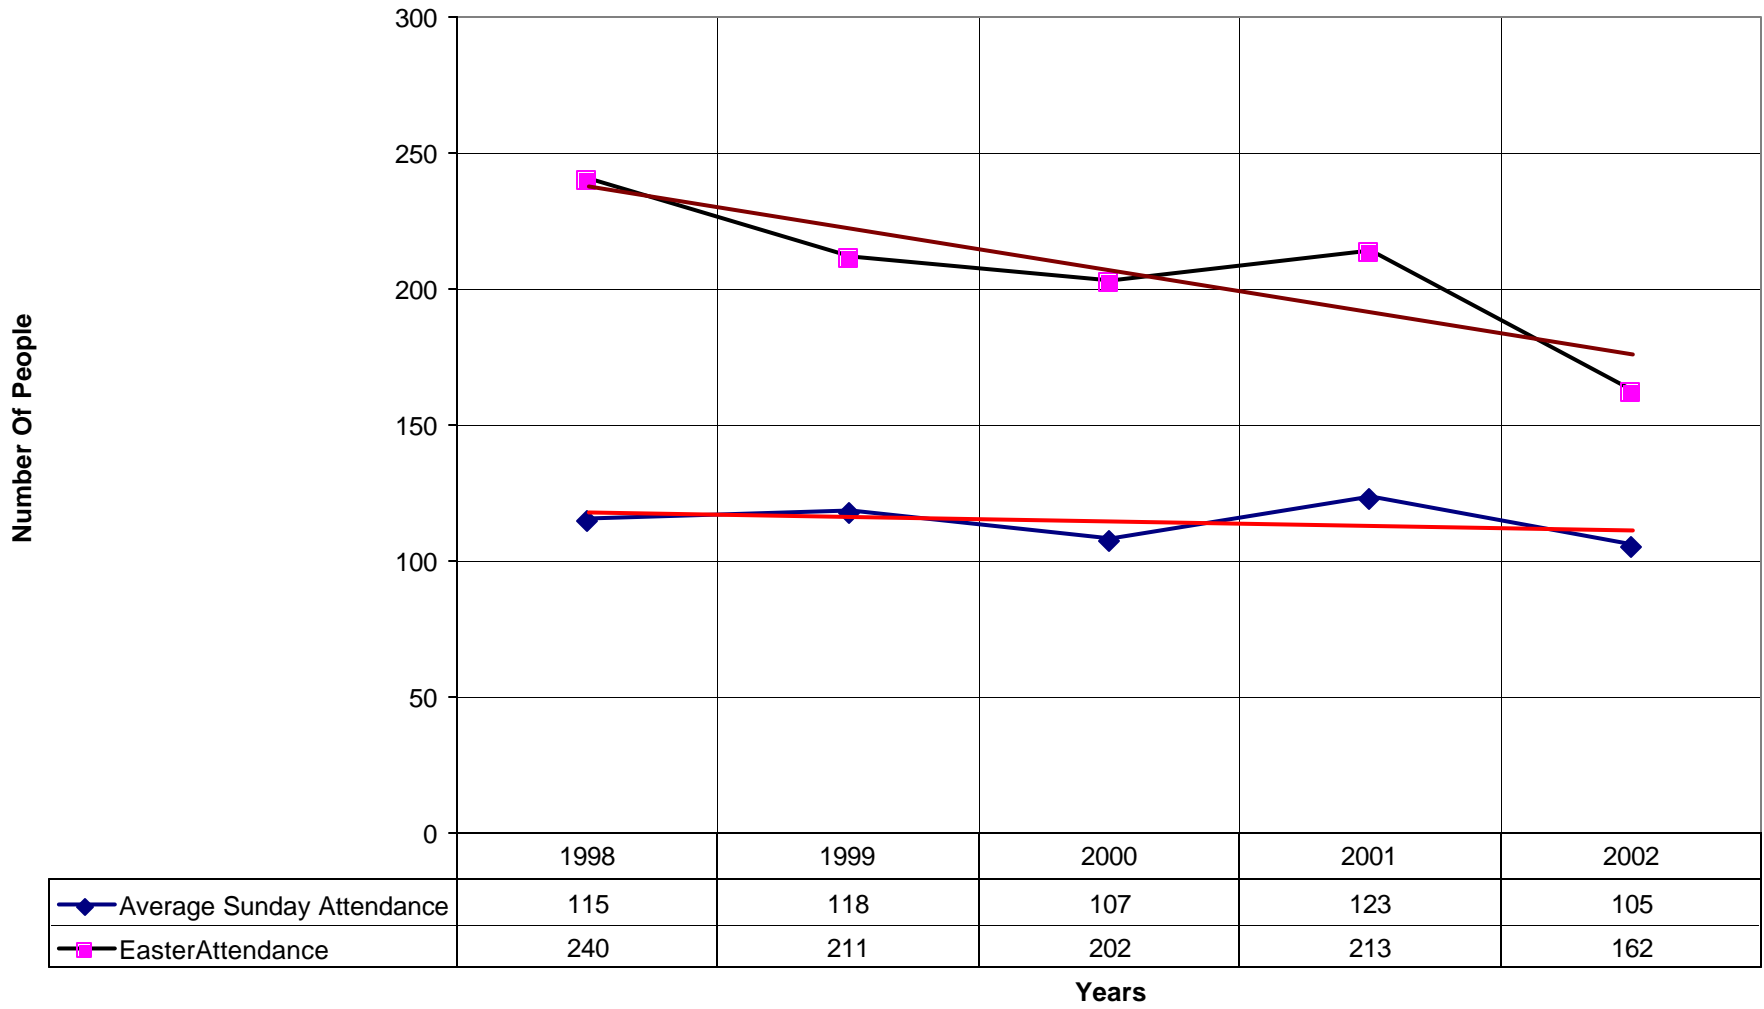

4021 Church of the Resurrection ND

◆ Number of Pledges

◆ Number of Pledges — Linear (Number of Pledges)

4021 Church of the Resurrection ND

◆ Average Sunday Attendance — Linear (Average Sunday Attendance)

### 4021 Church of the Resurrection ND

◆ Average Sunday Attendance 
 ■ EasterAttendance 
 — Linear (Average Sunday Attendance) 
 — Linear (EasterAttendance)

4021 Church of the Resurrection ND

◆ EasterAttendance — Linear (EasterAttendance)