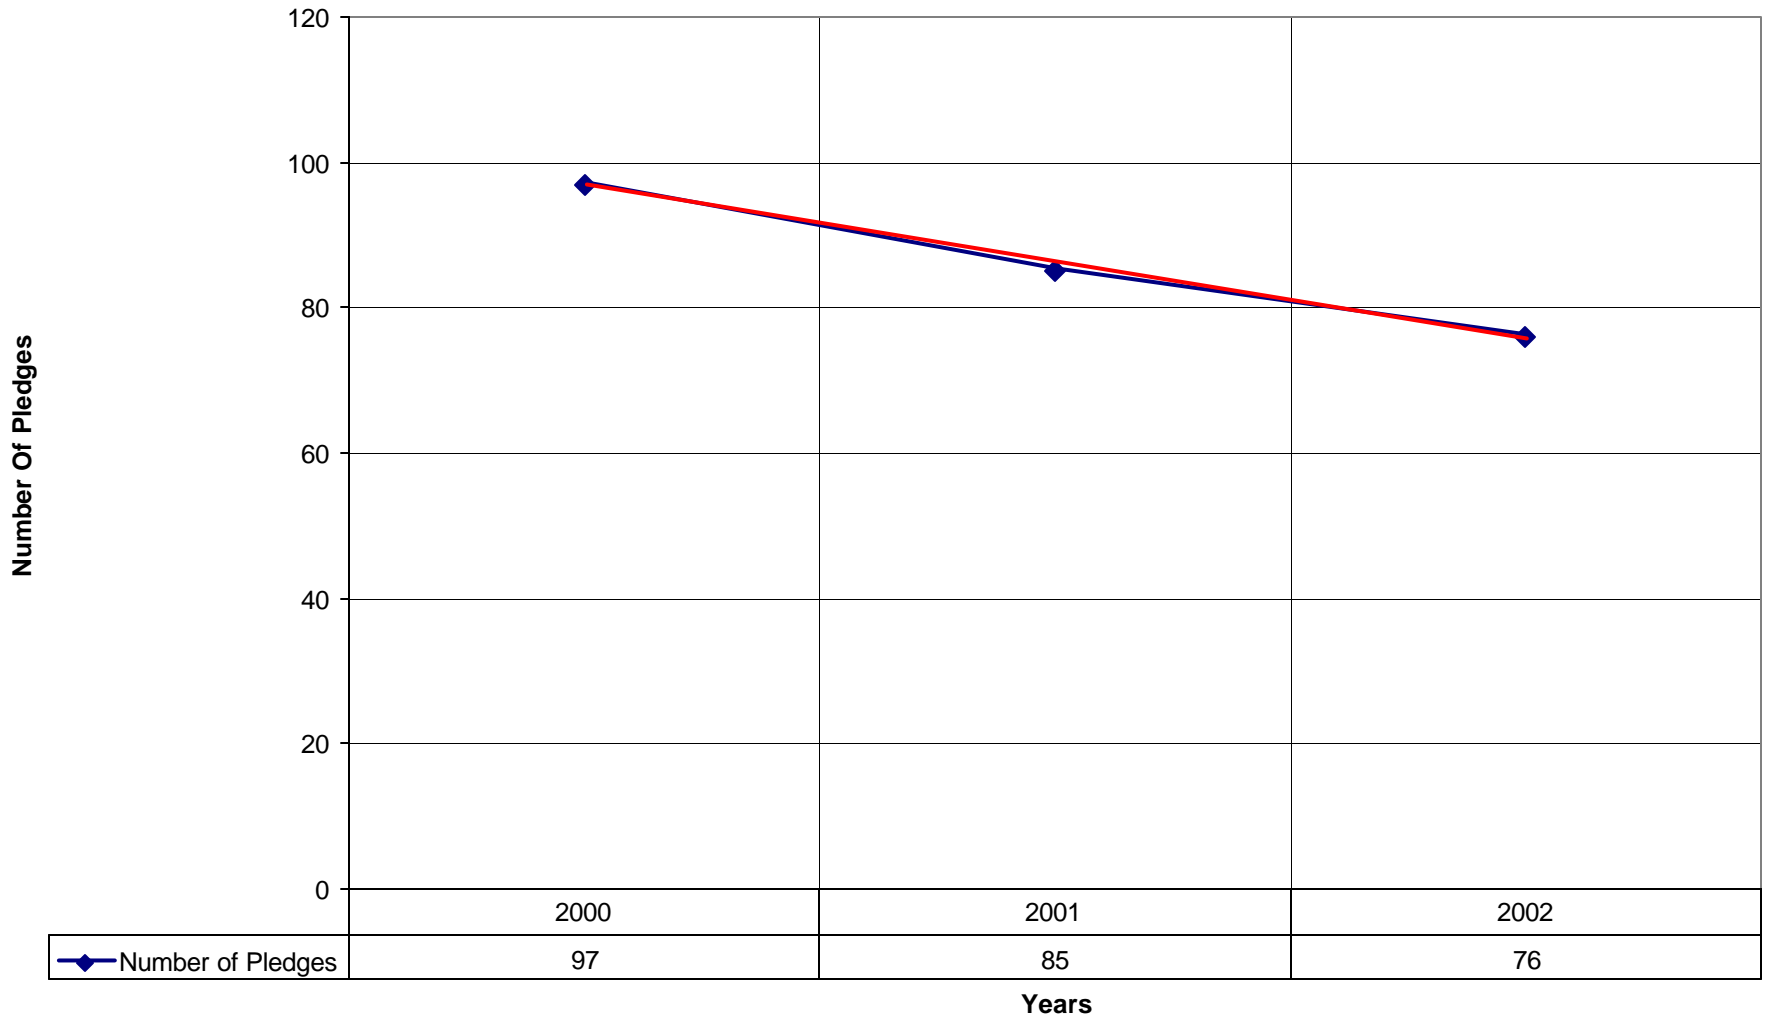

4021 Church of the Resurrection ND

Number of Pledges Linear (Number of Pledges)