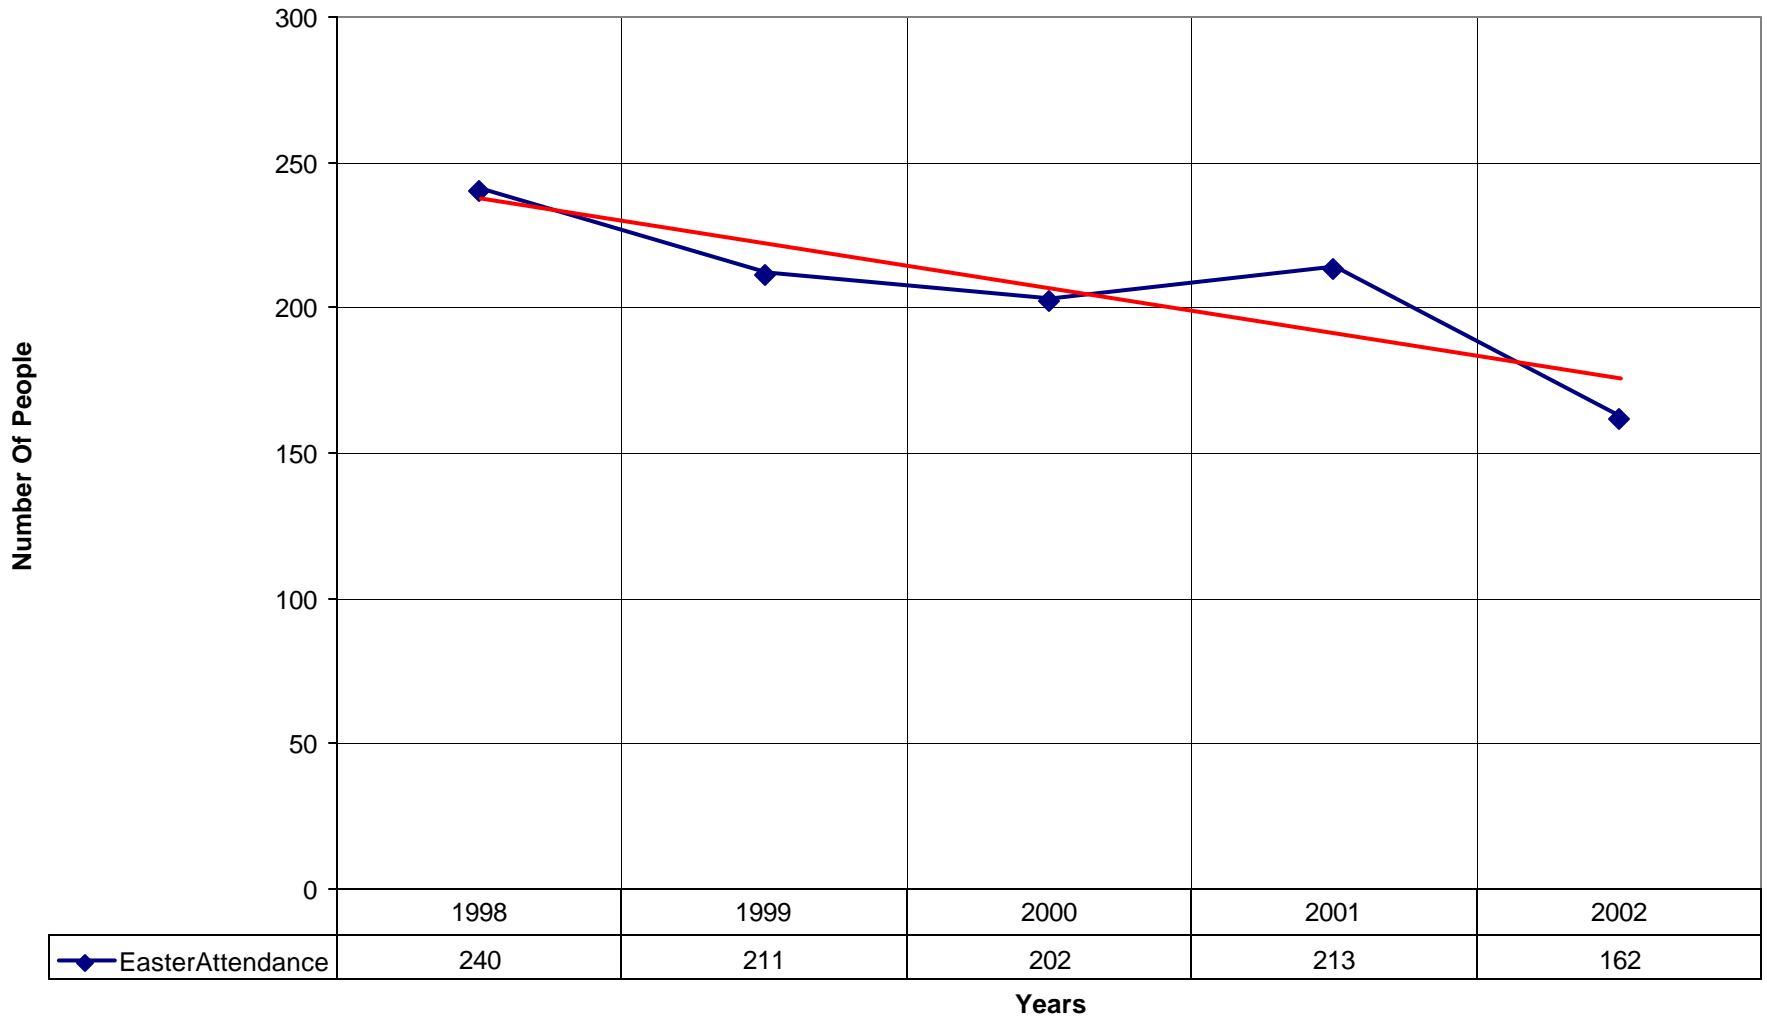

4021 Church of the Resurrection ND

◆ Number of Pledges

◆ Number of Pledges — Linear (Number of Pledges)

4021 Church of the Resurrection ND

◆ Average Sunday Attendance — Linear (Average Sunday Attendance)

### 4021 Church of the Resurrection ND

◆ Average Sunday Attendance 
 ■ EasterAttendance 
 — Linear (Average Sunday Attendance) 
 — Linear (EasterAttendance)

4021 Church of the Resurrection ND

◆ EasterAttendance — Linear (EasterAttendance)