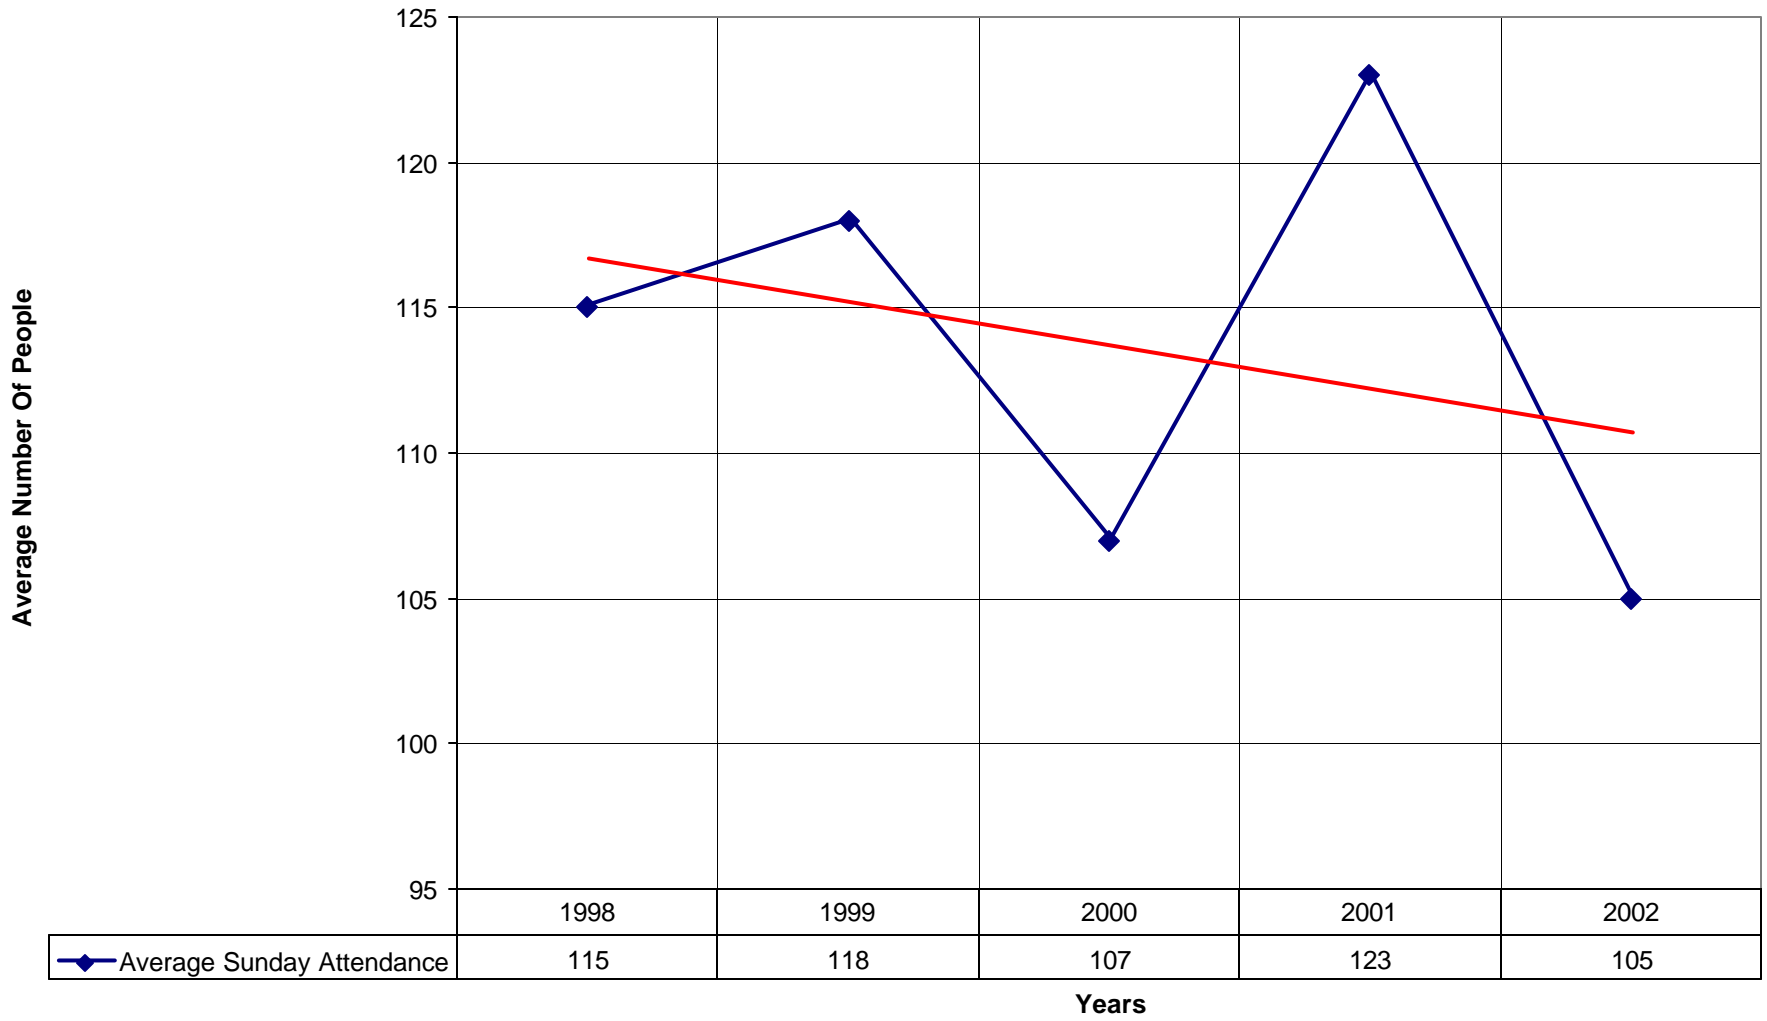

4021 Church of the Resurrection ND

◆ Average Sunday Attendance — Linear (Average Sunday Attendance)