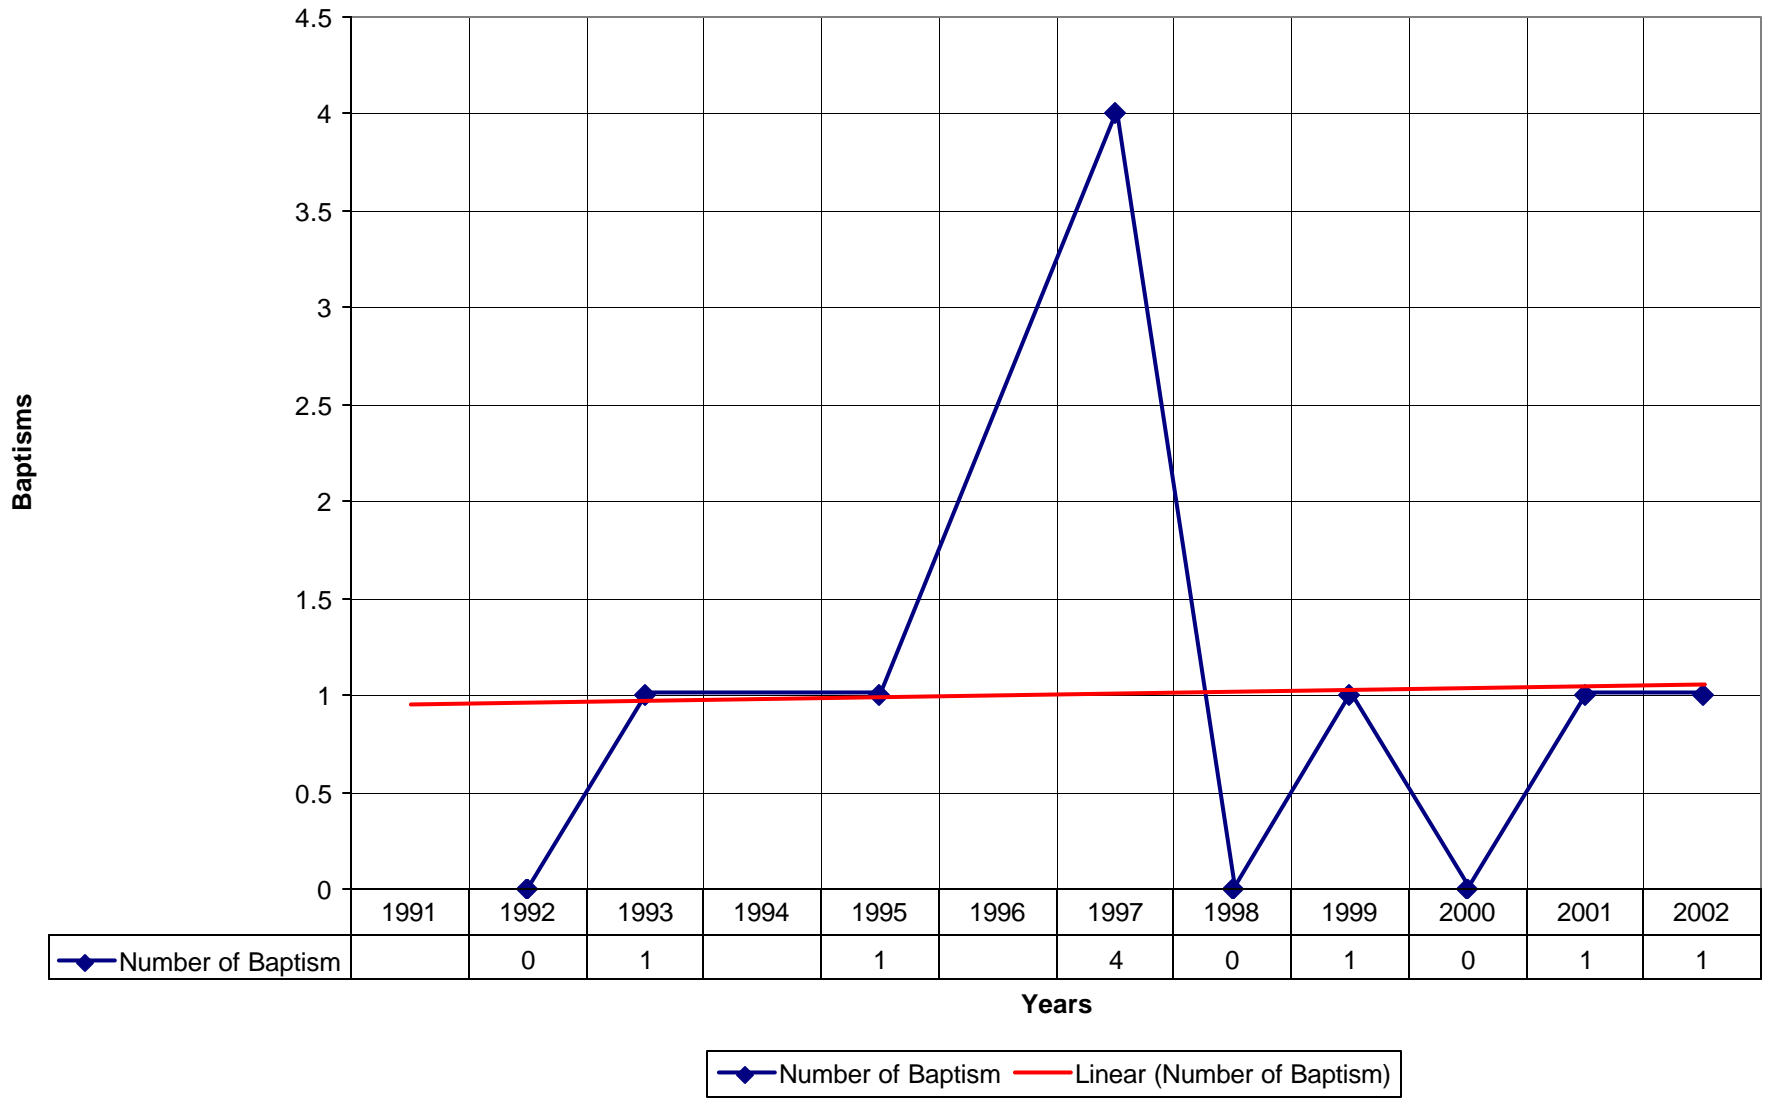

3054 St. Philip's Episcopal Church BRO