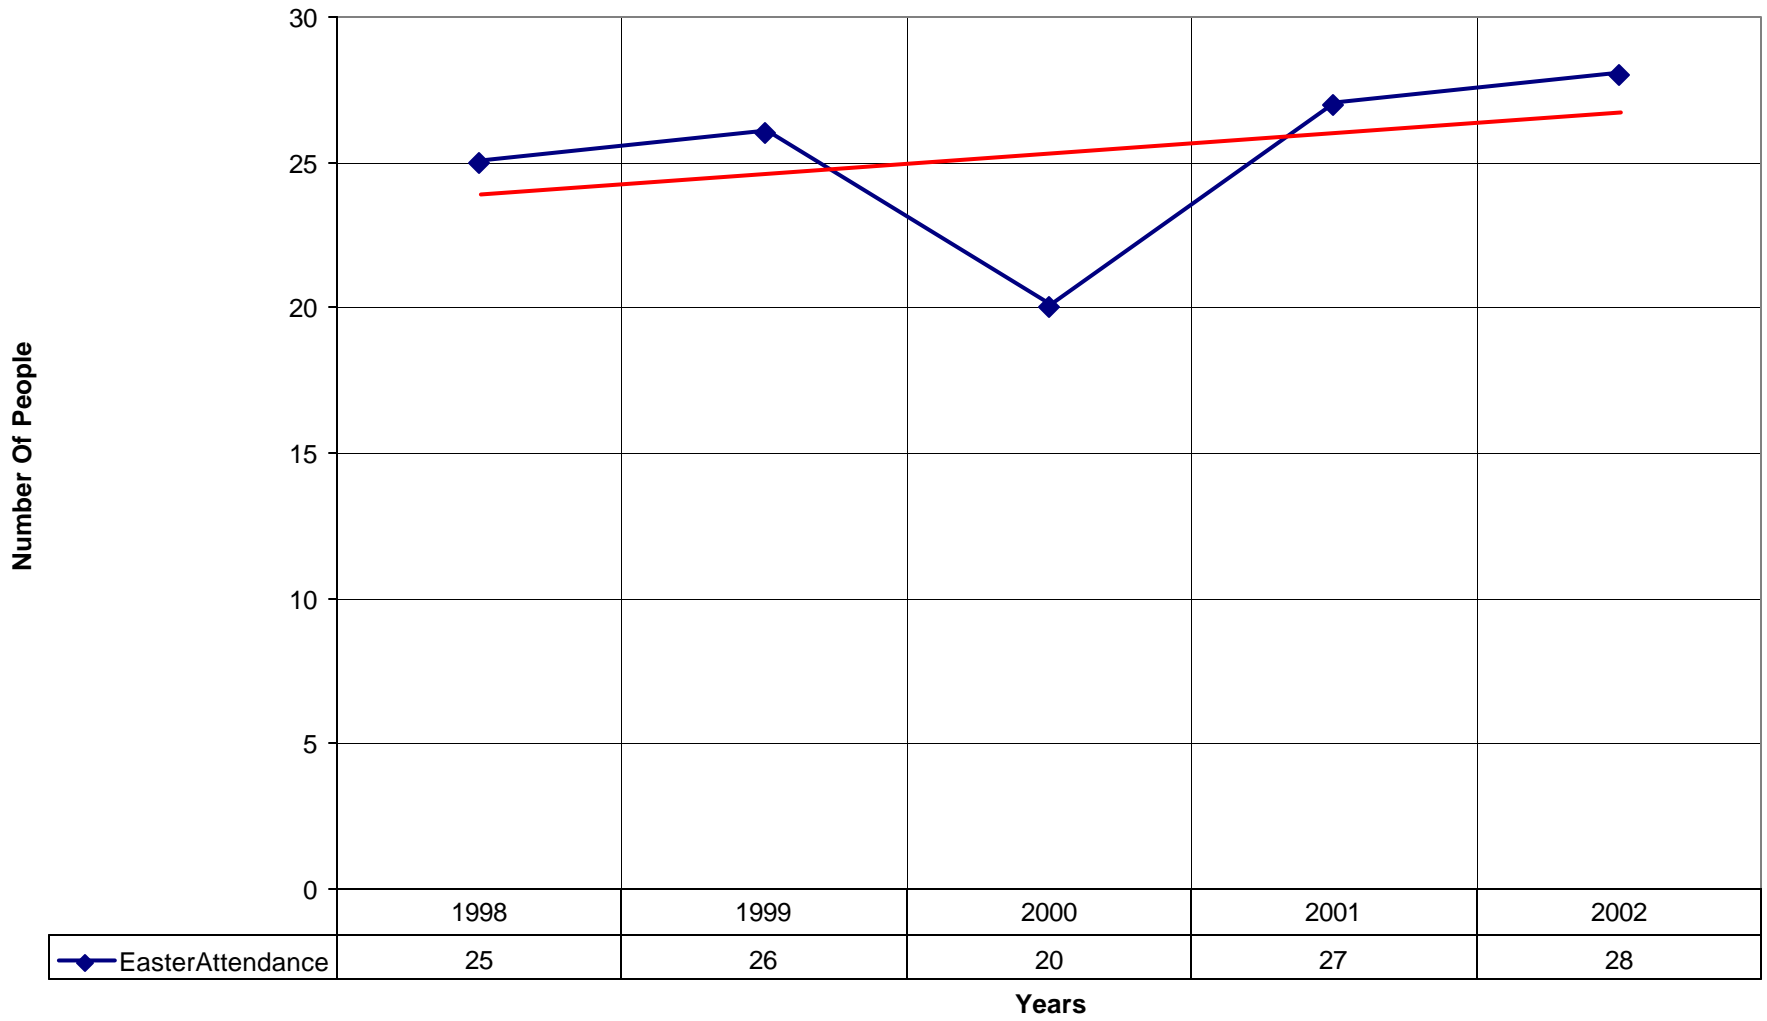

3054 St. Philip's Episcopal Church BRO

◆ EasterAttendance — Linear (EasterAttendance)