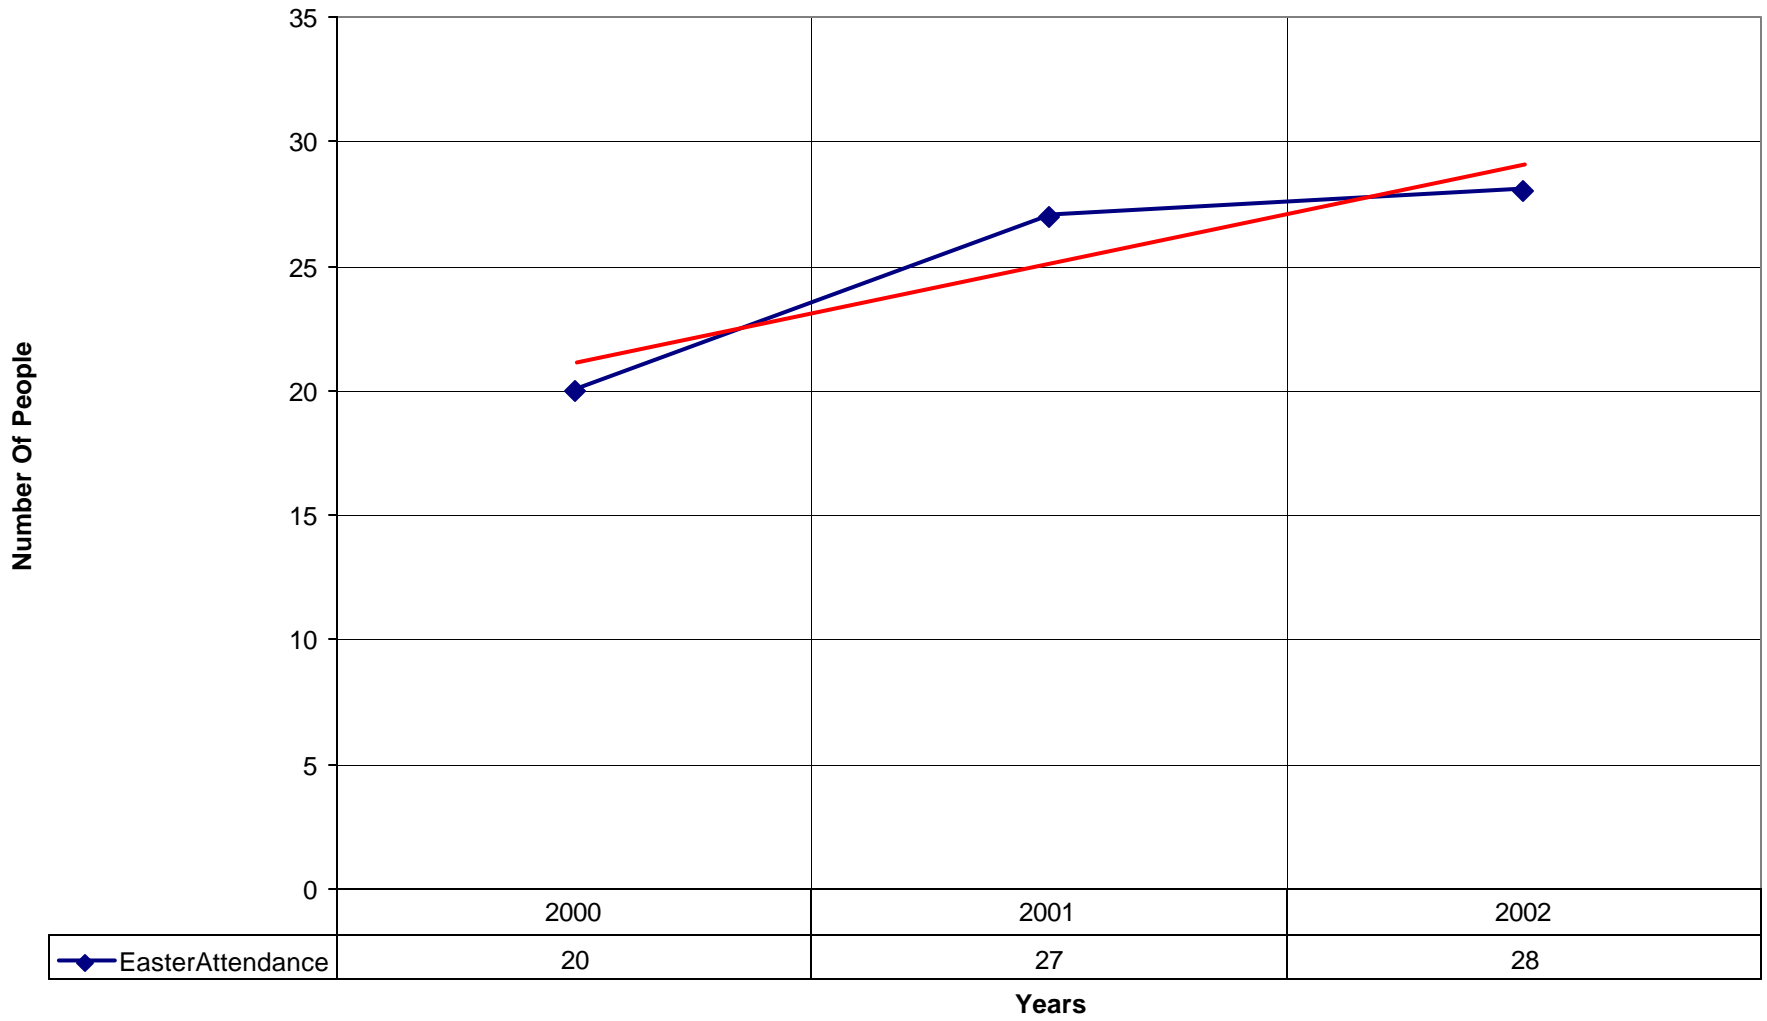

3054 St. Philip's Episcopal Church BRO

◆ EasterAttendance

2000

2001

2002

20

27

28

Years

◆ EasterAttendance — Linear (EasterAttendance)