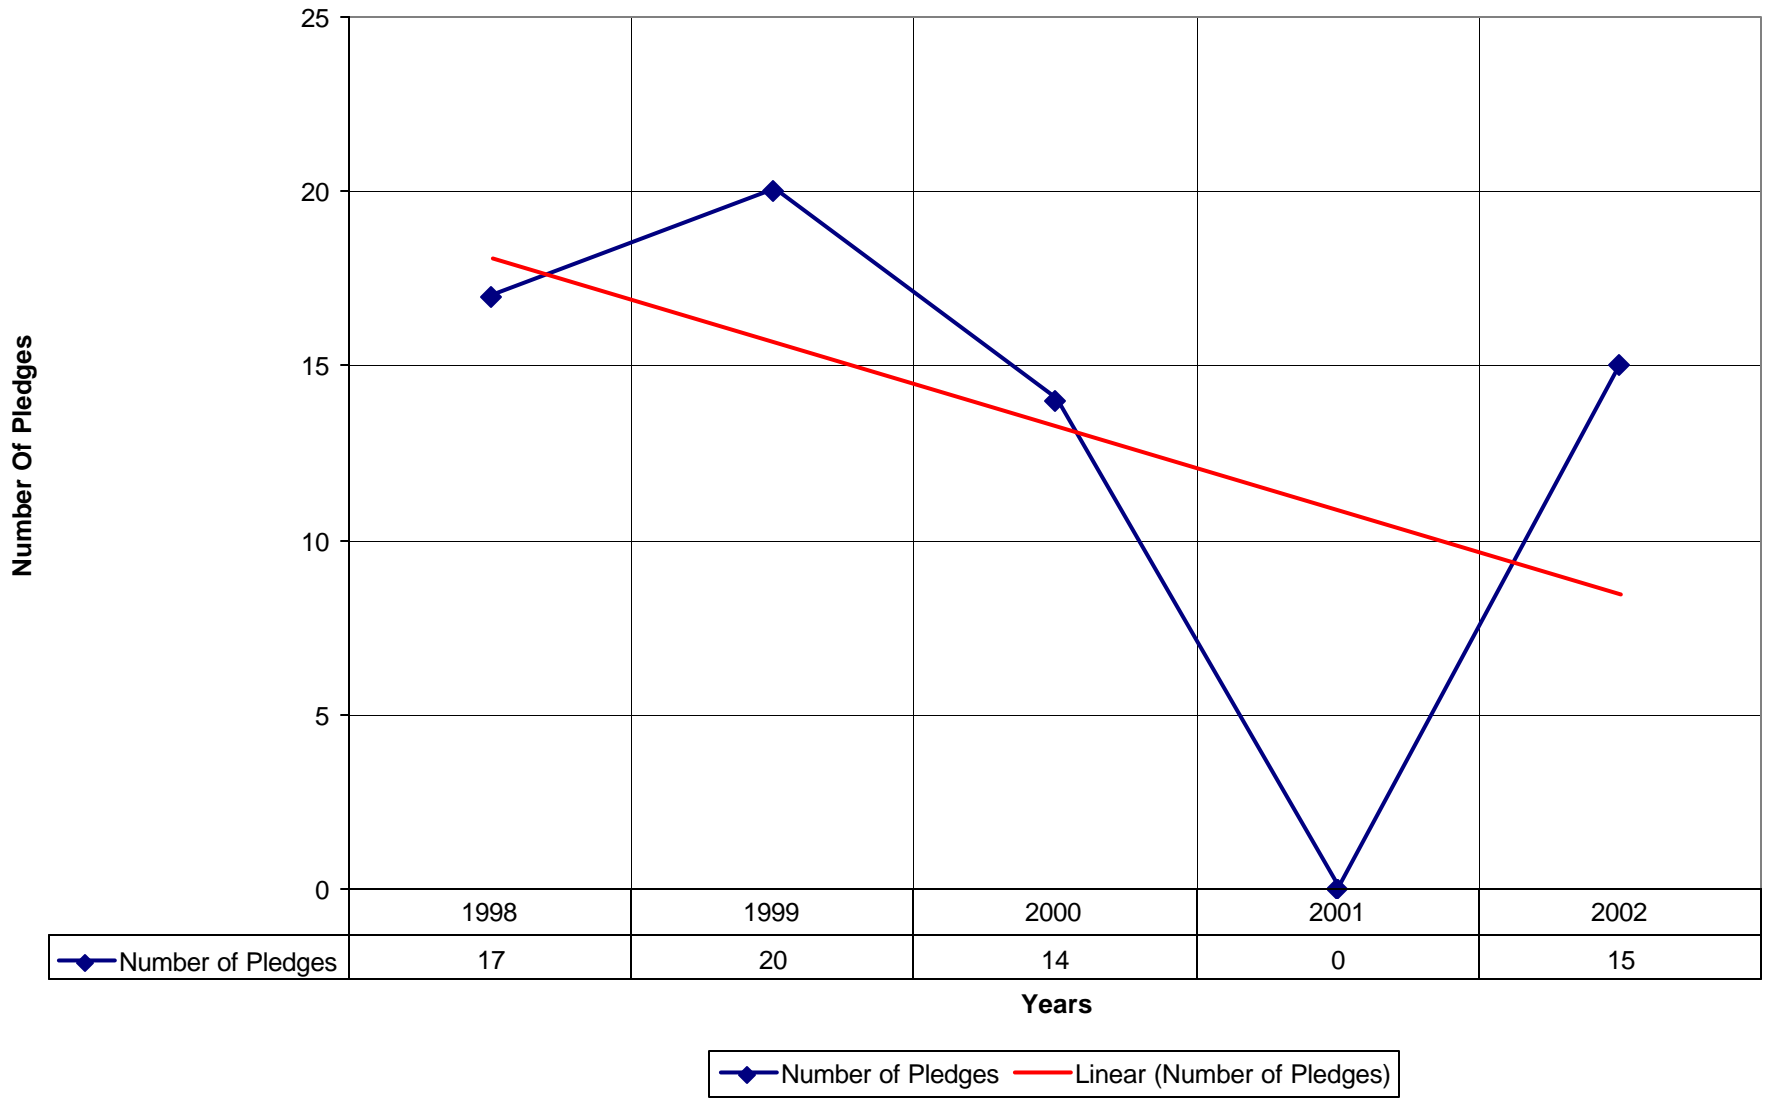

3054 St. Philip's Episcopal Church BRO

◆ Average Sunday Attendance
 — Linear (Average Sunday Attendance)

3054 St. Philip's Episcopal Church BRO

◆ Average Sunday Attendance ■ EasterAttendance — Linear (Average Sunday Attendance) — Linear (EasterAttendance)

3054 St. Philip's Episcopal Church BRO

◆ EasterAttendance — Linear (EasterAttendance)

3054 St. Philip's Episcopal Church BRO

3054 St. Philip's Episcopal Church BRO

◆ Amt Pledge Payments from Congregation — Linear (Amt Pledge Payments from Congregation)

3054 St. Philip's Episcopal Church BRO

3054 St. Philip's Episcopal Church BRO

3054 St. Philip's Episcopal Church BRO

◆ Average Sunday Attendance
 ■ EasterAttendance
 — Linear (Average Sunday Attendance)
 — Linear (EasterAttendance)