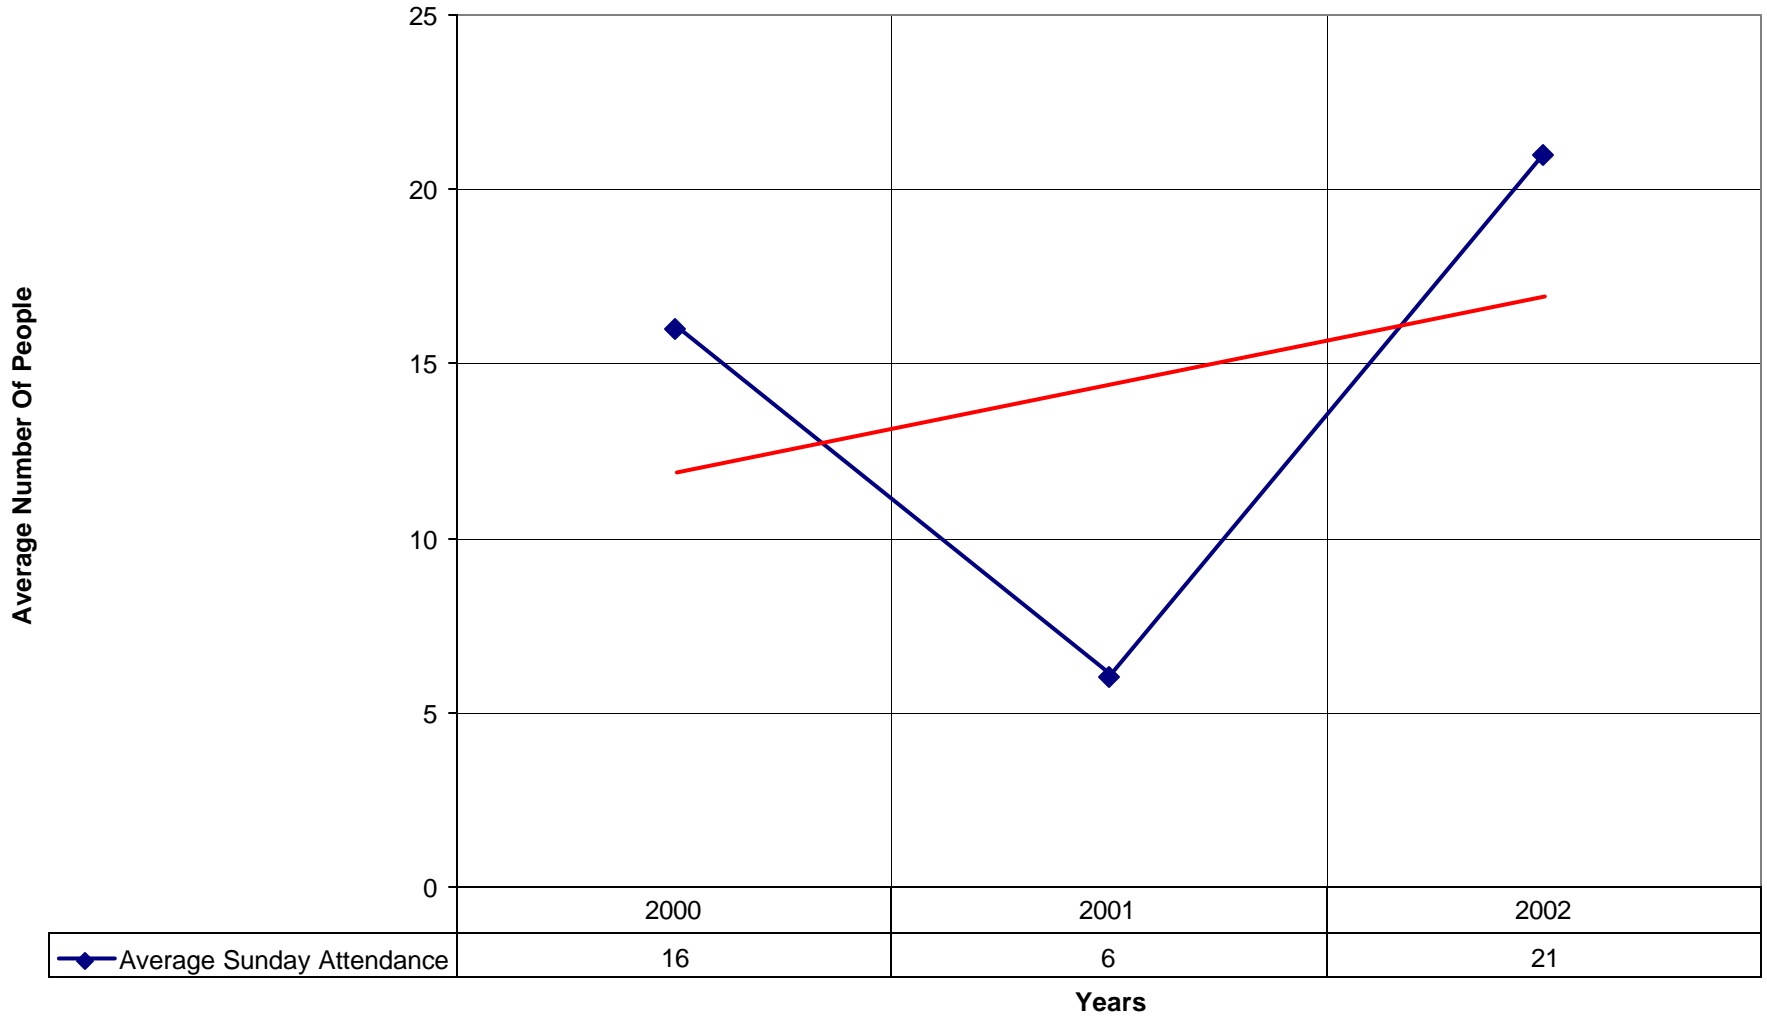

3054 St. Philip's Episcopal Church BRO

◆ Average Sunday Attendance — Linear (Average Sunday Attendance)