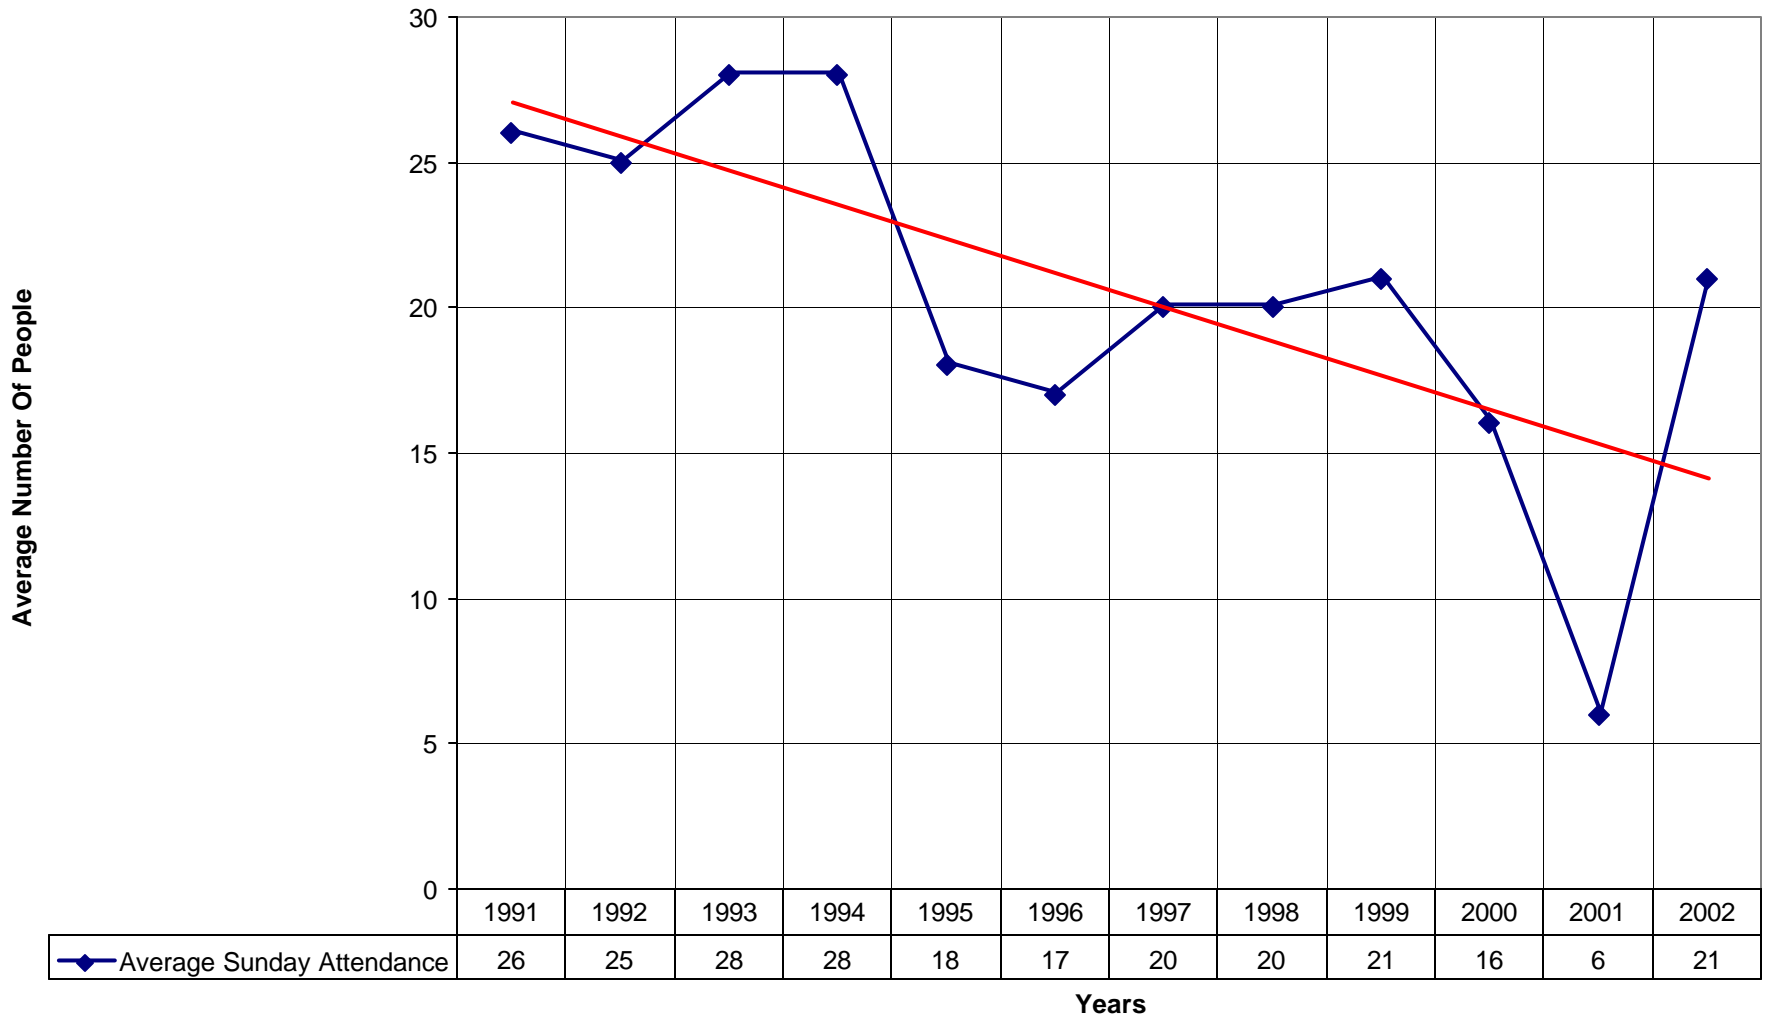

3054 St. Philip's Episcopal Church BRO

◆ Average Sunday Attendance
 ■ EasterAttendance
 — Linear (Average Sunday Attendance)
 — Linear (EasterAttendance)

3054 St. Philip's Episcopal Church BRO

◆ EasterAttendance — Linear (EasterAttendance)

3054 St. Philip's Episcopal Church BRO

◆ Average Sunday Attendance
 — Linear (Average Sunday Attendance)

3054 St. Philip's Episcopal Church BRO

◆ Average Sunday Attendance ■ EasterAttendance — Linear (Average Sunday Attendance) — Linear (EasterAttendance)