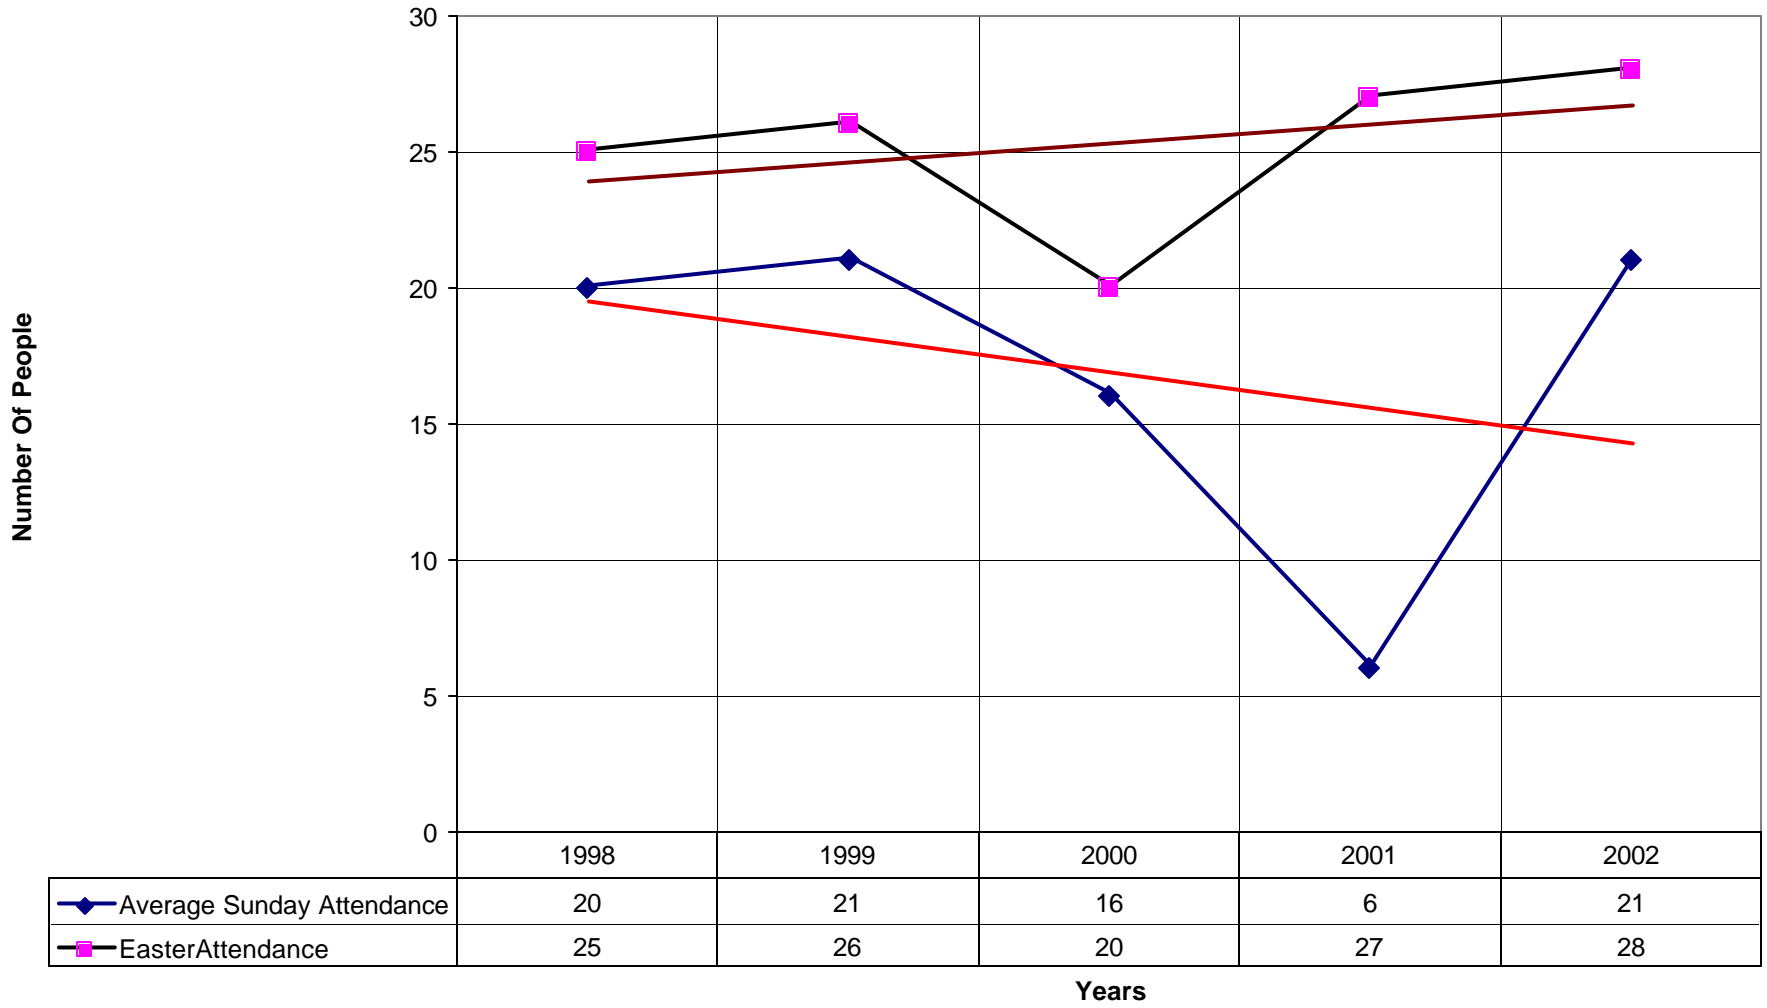

3054 St. Philip's Episcopal Church BRO

◆ Average Sunday Attendance
 ■ EasterAttendance
 — Linear (Average Sunday Attendance)
 — Linear (EasterAttendance)

3054 St. Philip's Episcopal Church BRO

◆ EasterAttendance — Linear (EasterAttendance)

3054 St. Philip's Episcopal Church BRO

◆ Average Sunday Attendance
 — Linear (Average Sunday Attendance)

3054 St. Philip's Episcopal Church BRO

◆ Average Sunday Attendance ■ EasterAttendance — Linear (Average Sunday Attendance) — Linear (EasterAttendance)