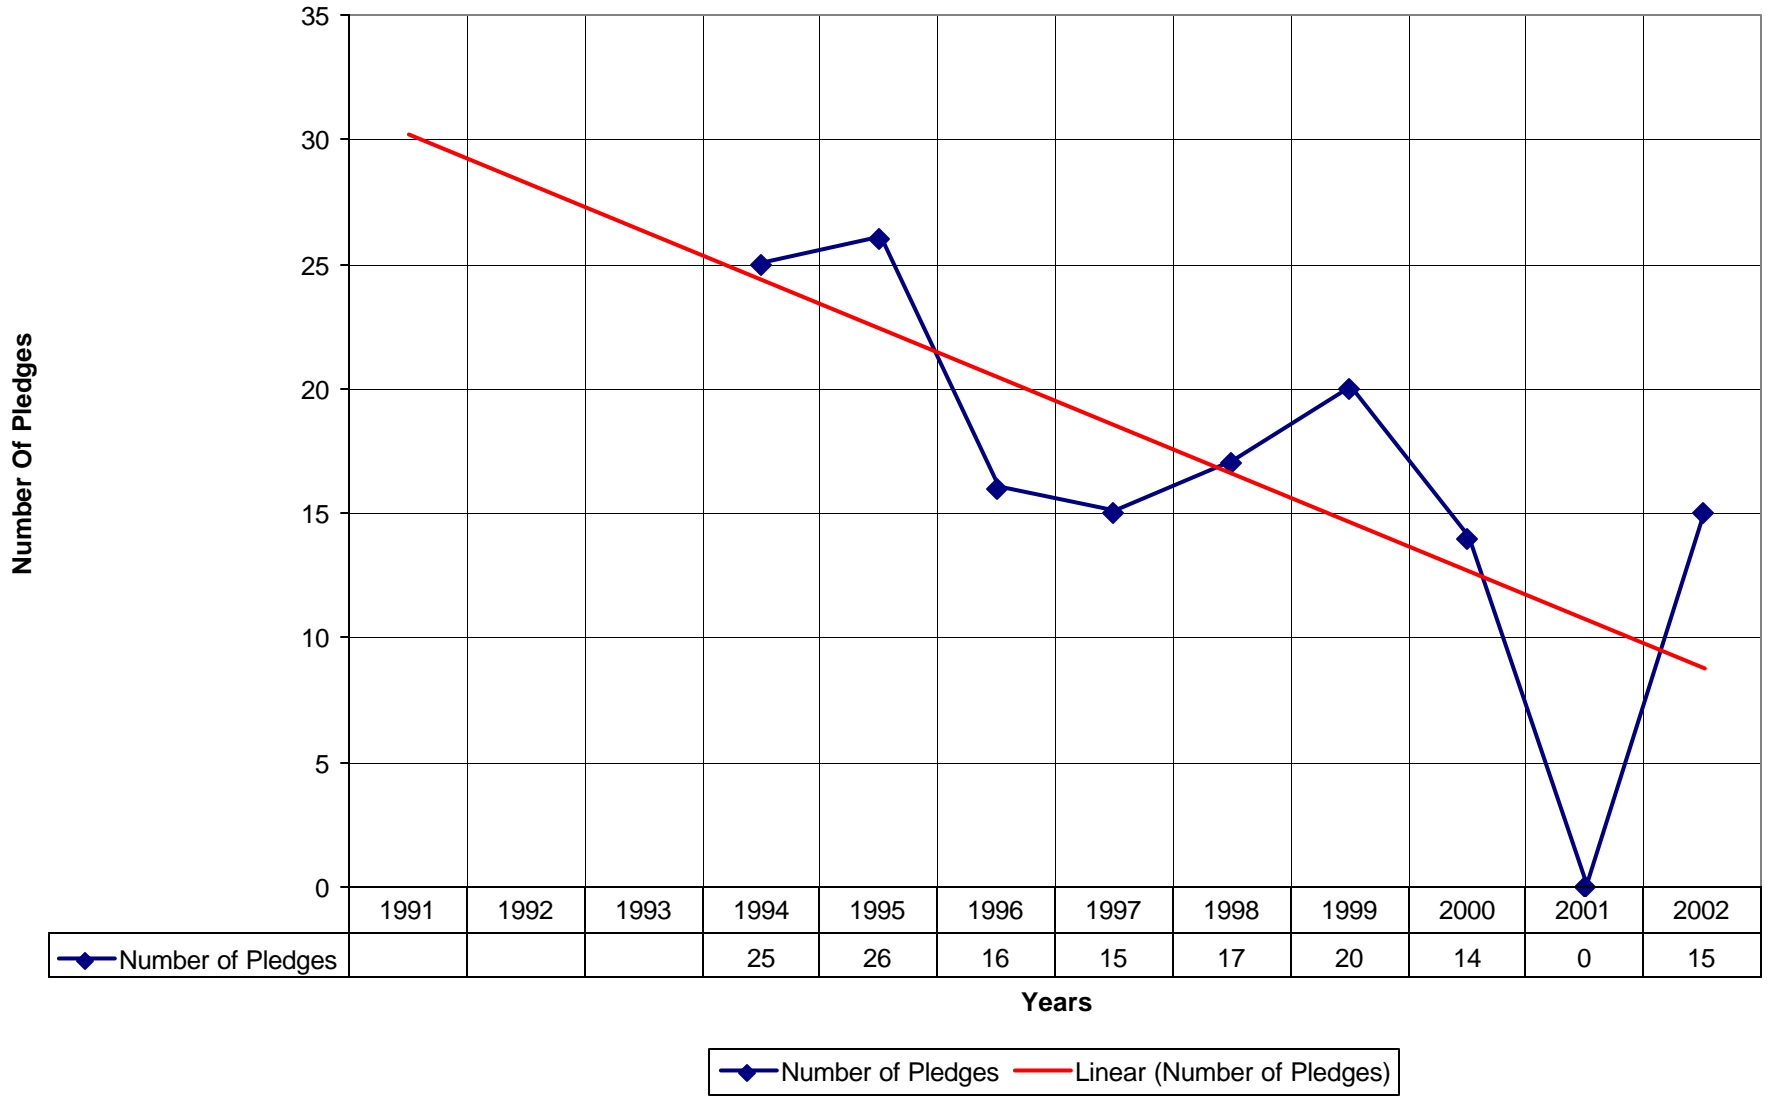

3054 St. Philip's Episcopal Church BRO

◆ Average Sunday Attendance
 ■ EasterAttendance
 — Linear (Average Sunday Attendance)
 — Linear (EasterAttendance)

3054 St. Philip's Episcopal Church BRO

◆ EasterAttendance — Linear (EasterAttendance)

3054 St. Philip's Episcopal Church BRO

3054 St. Philip's Episcopal Church BRO

◆ Amt Pledge Payments from Congregation — Linear (Amt Pledge Payments from Congregation)

3054 St. Philip's Episcopal Church BRO

3054 St. Philip's Episcopal Church BRO

◆ Average Sunday Attendance
 — Linear (Average Sunday Attendance)

3054 St. Philip's Episcopal Church BRO

◆ Average Sunday Attendance ■ EasterAttendance — Linear (Average Sunday Attendance) — Linear (EasterAttendance)