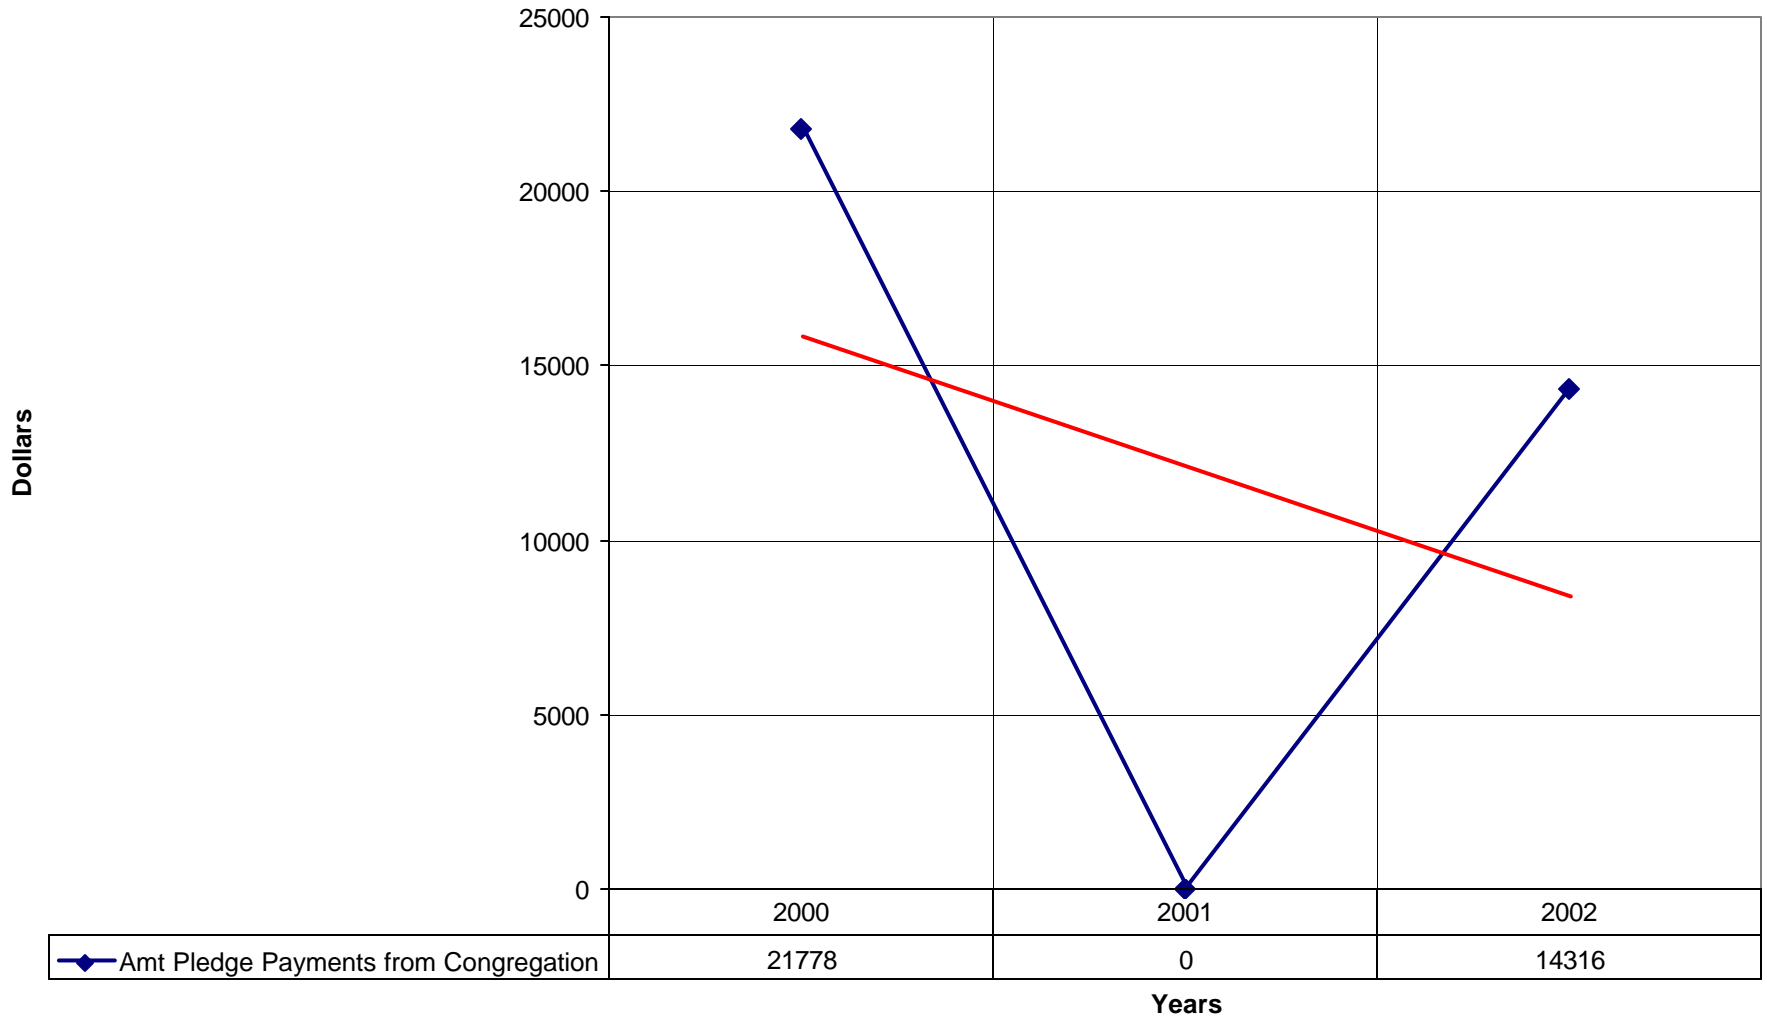

3054 St. Philip's Episcopal Church BRO