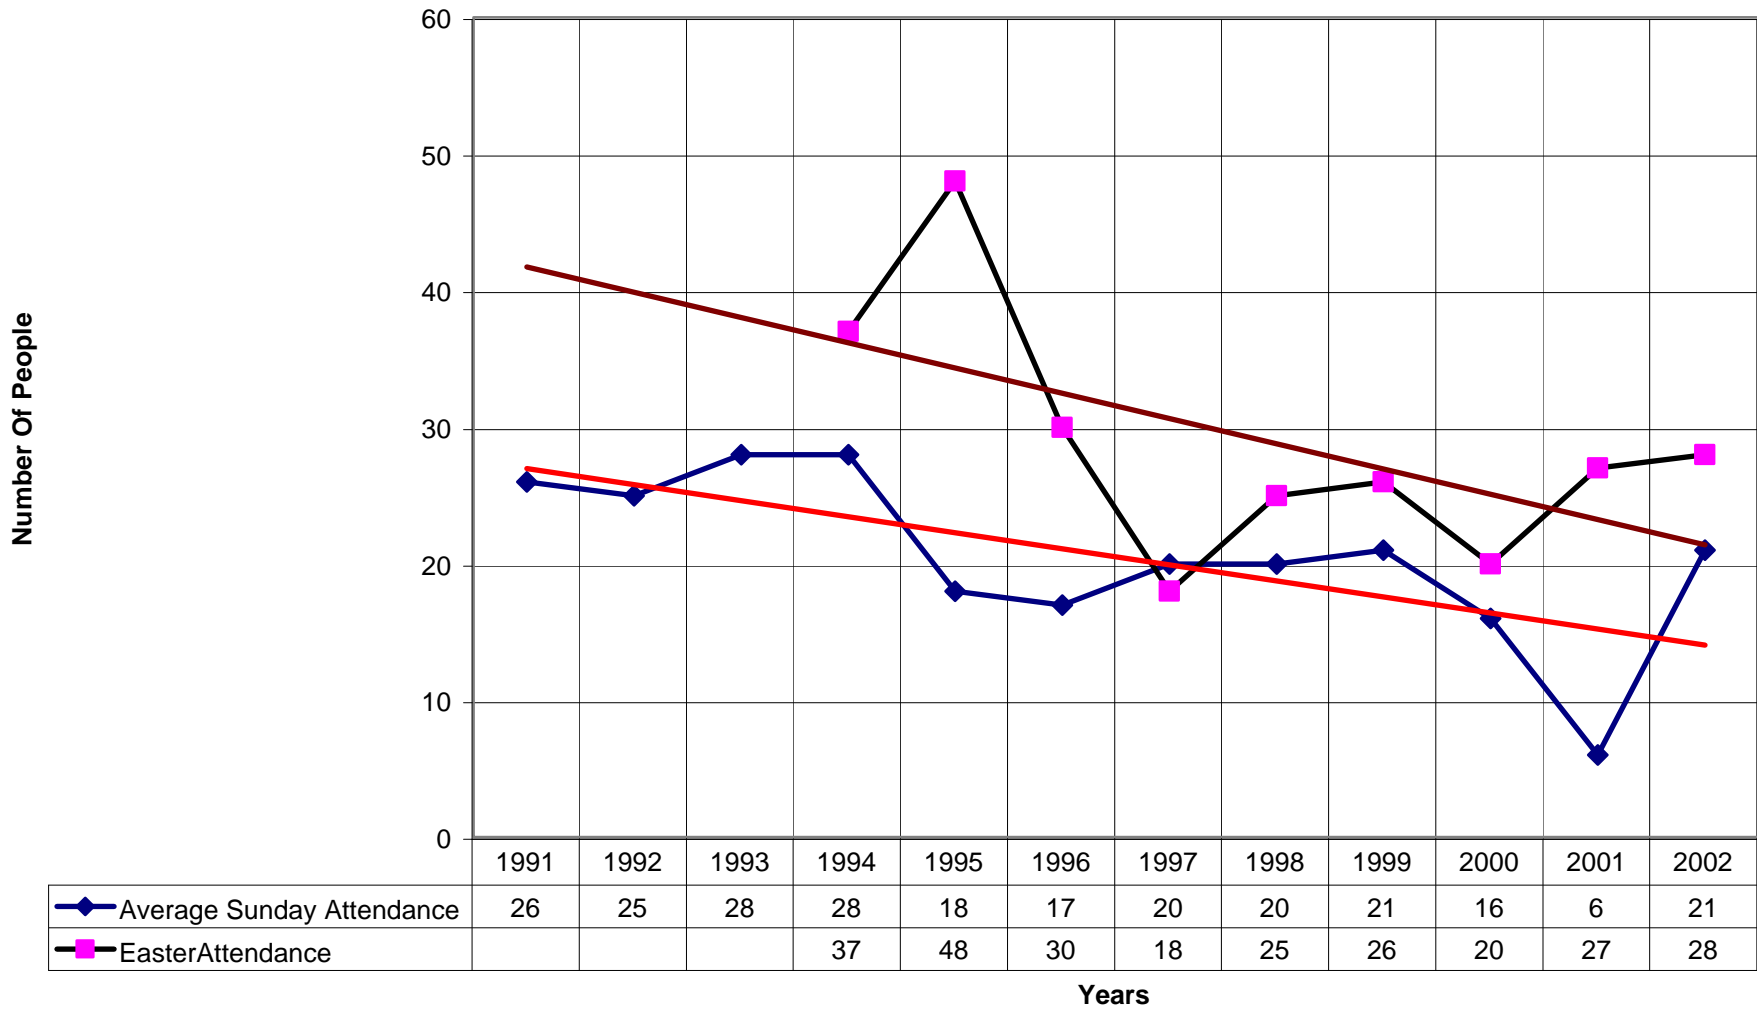

3054 St. Philip's Episcopal Church BRO

◆ Average Sunday Attendance
 ■ EasterAttendance
 — Linear (Average Sunday Attendance)
 — Linear (EasterAttendance)

3054 St. Philip's Episcopal Church BRO

◆ EasterAttendance — Linear (EasterAttendance)

3054 St. Philip's Episcopal Church BRO

◆ Average Sunday Attendance
 — Linear (Average Sunday Attendance)

3054 St. Philip's Episcopal Church BRO

◆ Average Sunday Attendance ■ EasterAttendance — Linear (Average Sunday Attendance) — Linear (EasterAttendance)