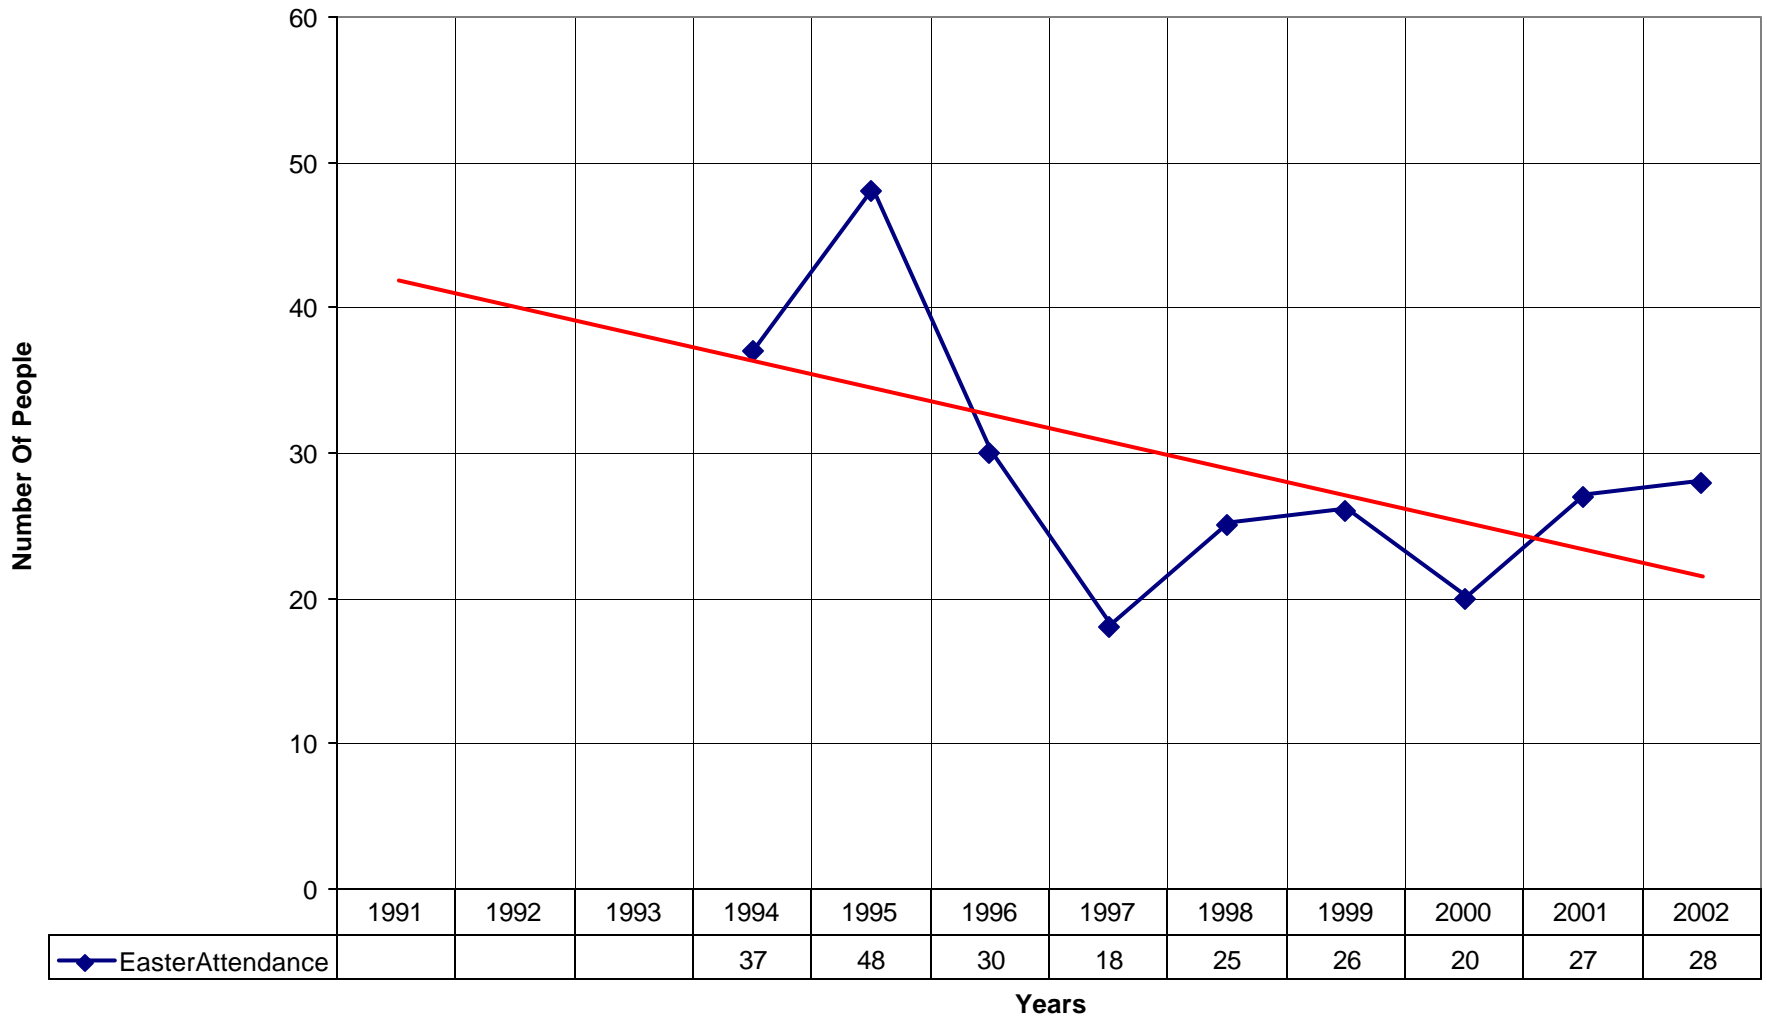

3054 St. Philip's Episcopal Church BRO

◆ Average Sunday Attendance
 ■ EasterAttendance
 — Linear (Average Sunday Attendance)
 — Linear (EasterAttendance)

3054 St. Philip's Episcopal Church BRO

◆ EasterAttendance — Linear (EasterAttendance)

3054 St. Philip's Episcopal Church BRO

◆ Average Sunday Attendance
 — Linear (Average Sunday Attendance)

3054 St. Philip's Episcopal Church BRO

◆ Average Sunday Attendance ■ EasterAttendance — Linear (Average Sunday Attendance) — Linear (EasterAttendance)