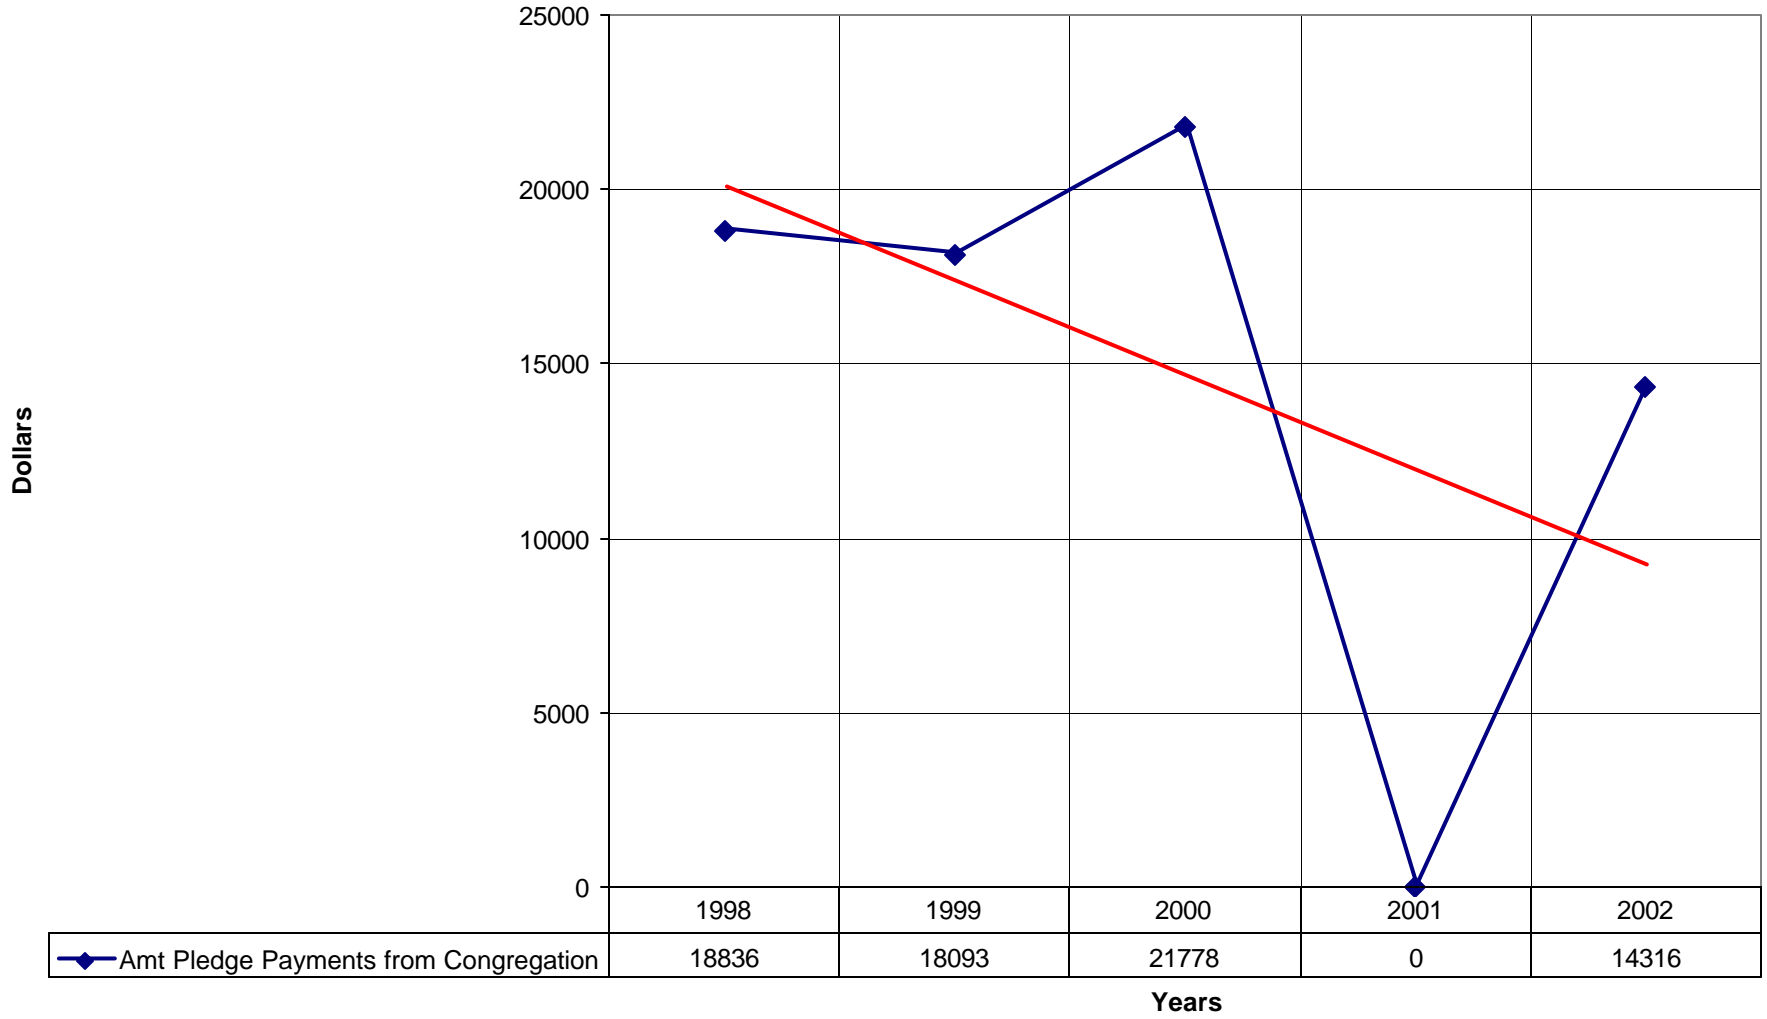

3054 St. Philip's Episcopal Church BRO

◆ Average Sunday Attendance
 — Linear (Average Sunday Attendance)

3054 St. Philip's Episcopal Church BRO

◆ Average Sunday Attendance ■ EasterAttendance — Linear (Average Sunday Attendance) — Linear (EasterAttendance)

3054 St. Philip's Episcopal Church BRO

◆ EasterAttendance — Linear (EasterAttendance)

3054 St. Philip's Episcopal Church BRO

3054 St. Philip's Episcopal Church BRO

◆ Amt Pledge Payments from Congregation — Linear (Amt Pledge Payments from Congregation)

3054 St. Philip's Episcopal Church BRO

3054 St. Philip's Episcopal Church BRO

3054 St. Philip's Episcopal Church BRO

◆ Average Sunday Attendance
 ■ EasterAttendance
 — Linear (Average Sunday Attendance)
 — Linear (EasterAttendance)