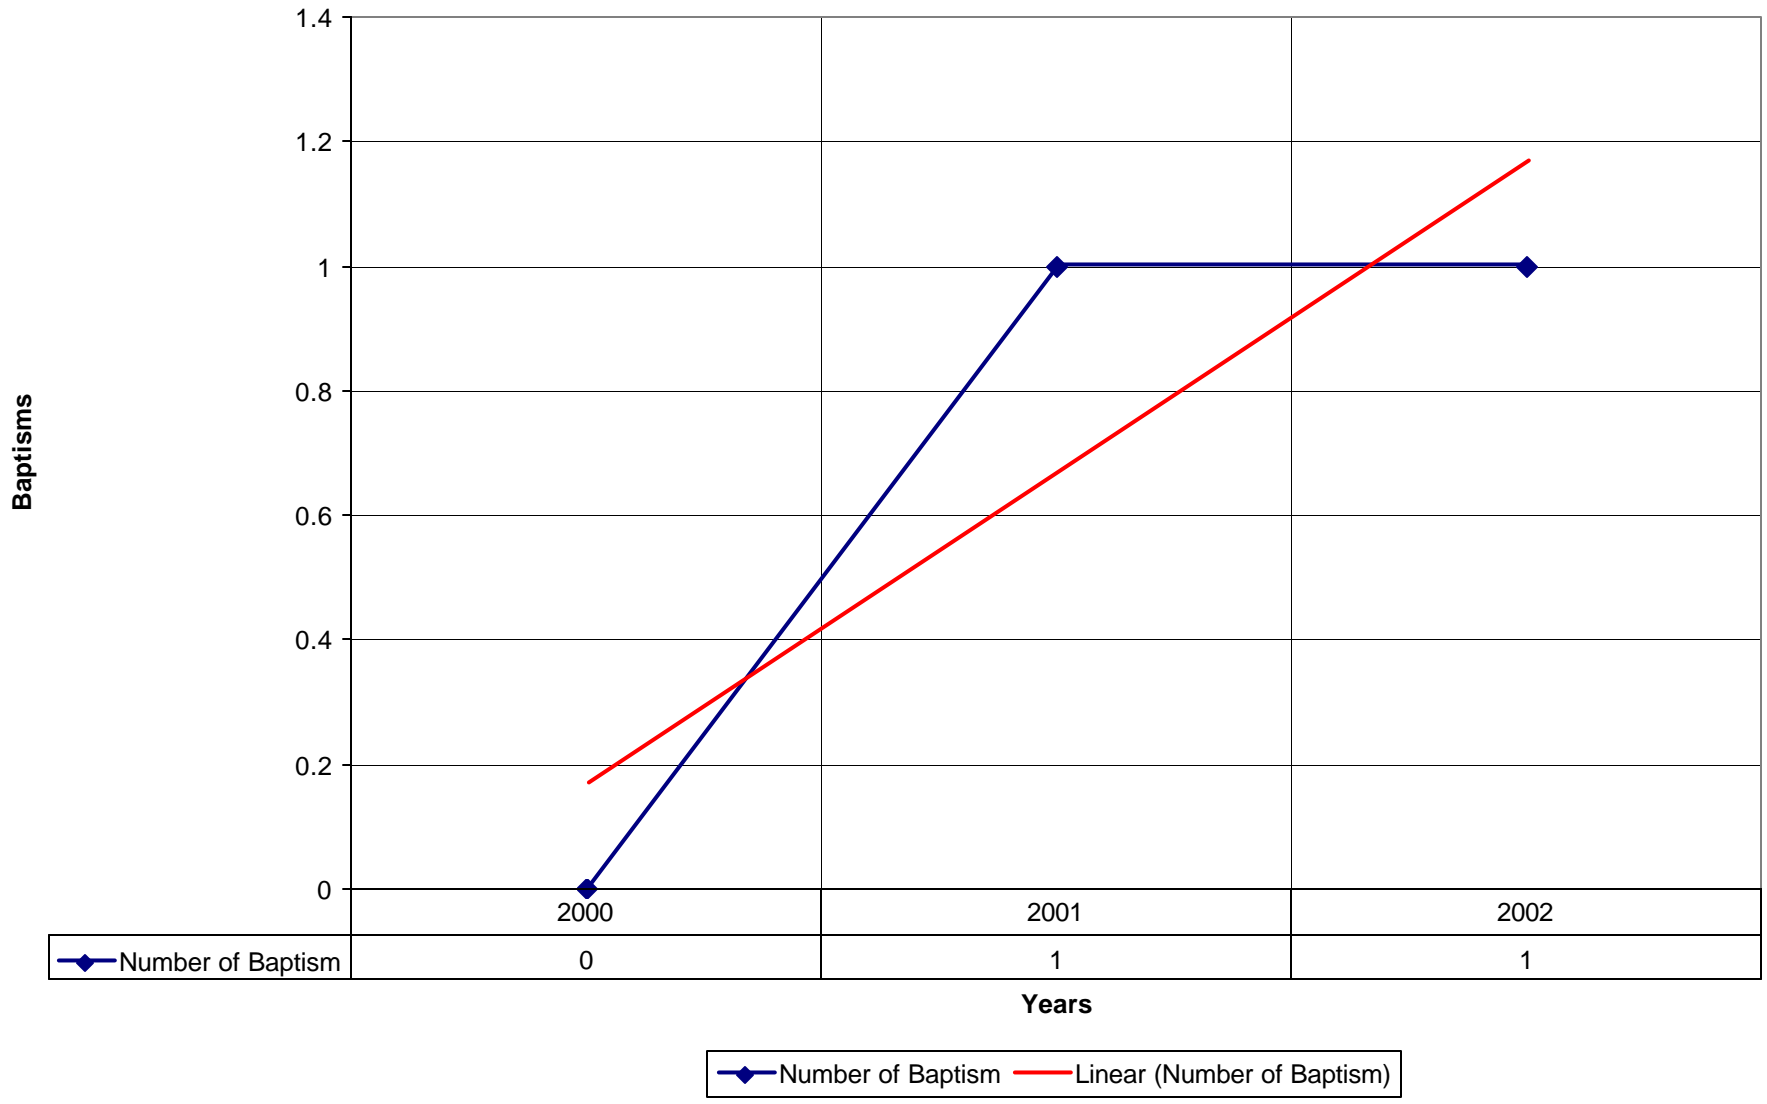

3054 St. Philip's Episcopal Church BRO