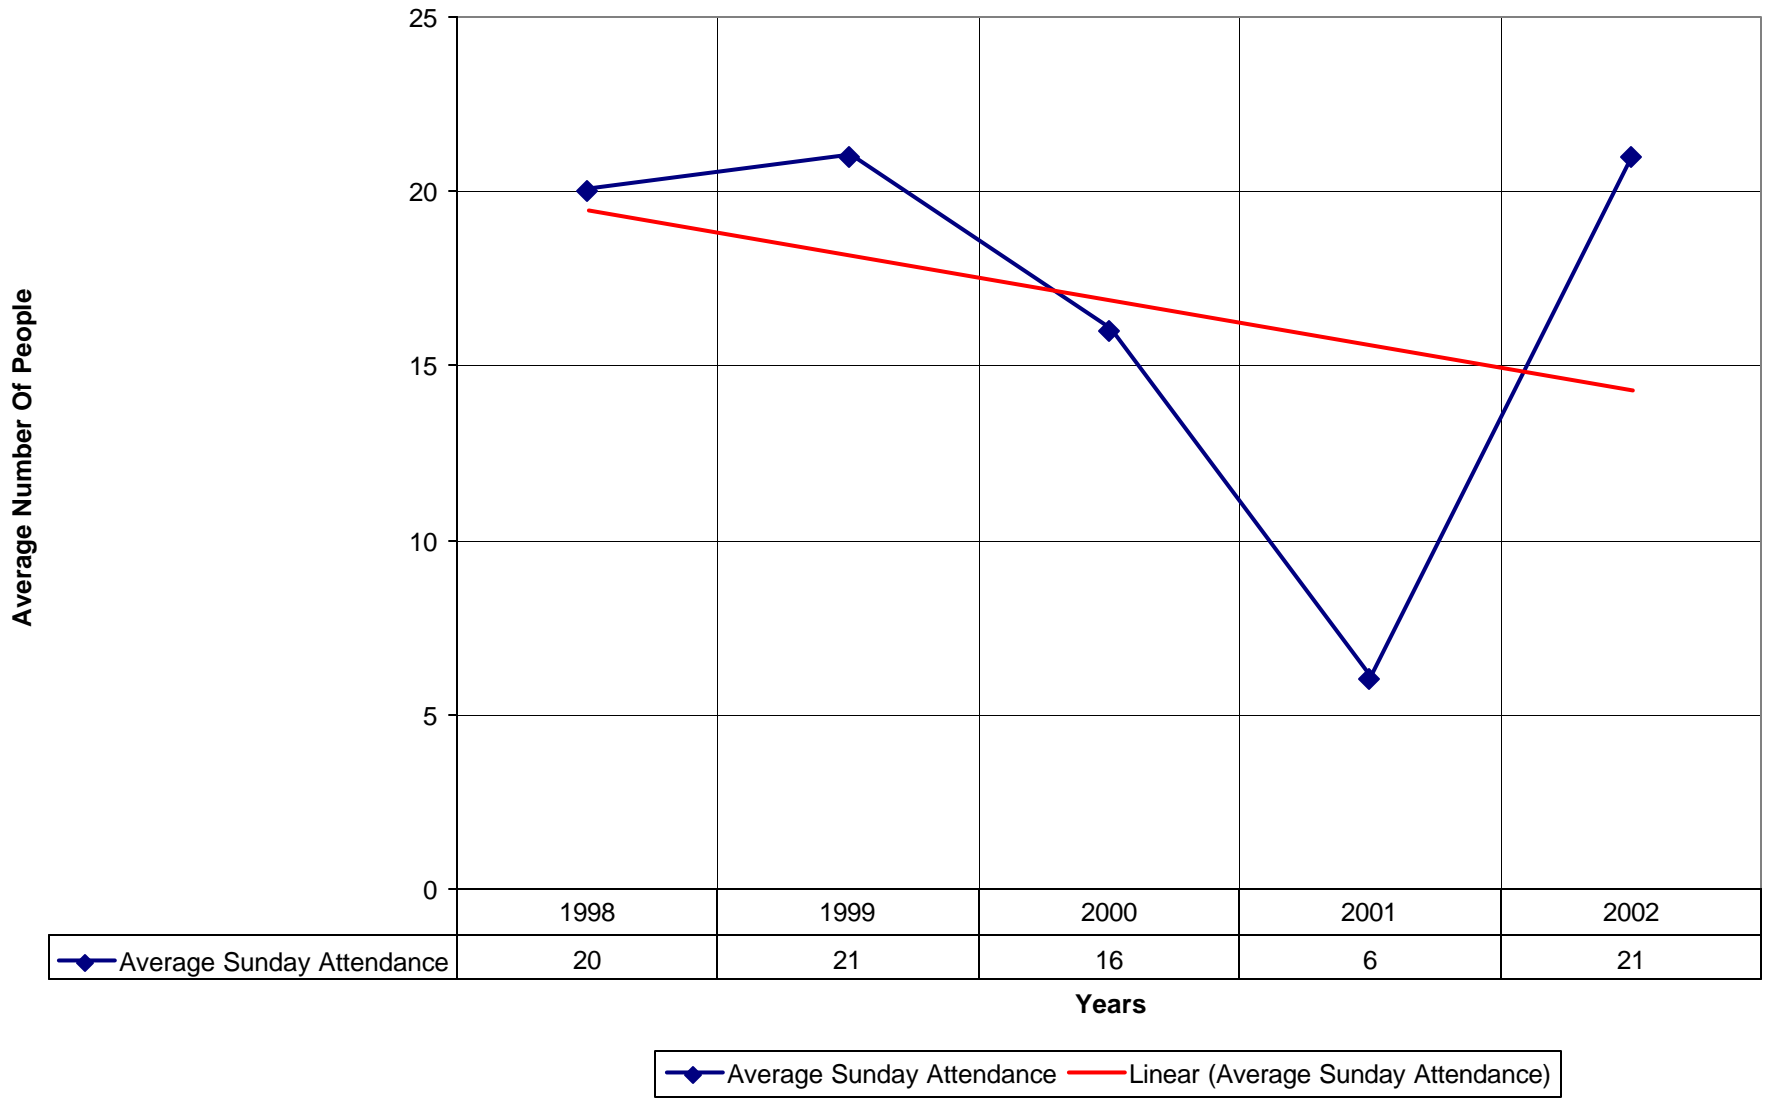

3054 St. Philip's Episcopal Church BRO