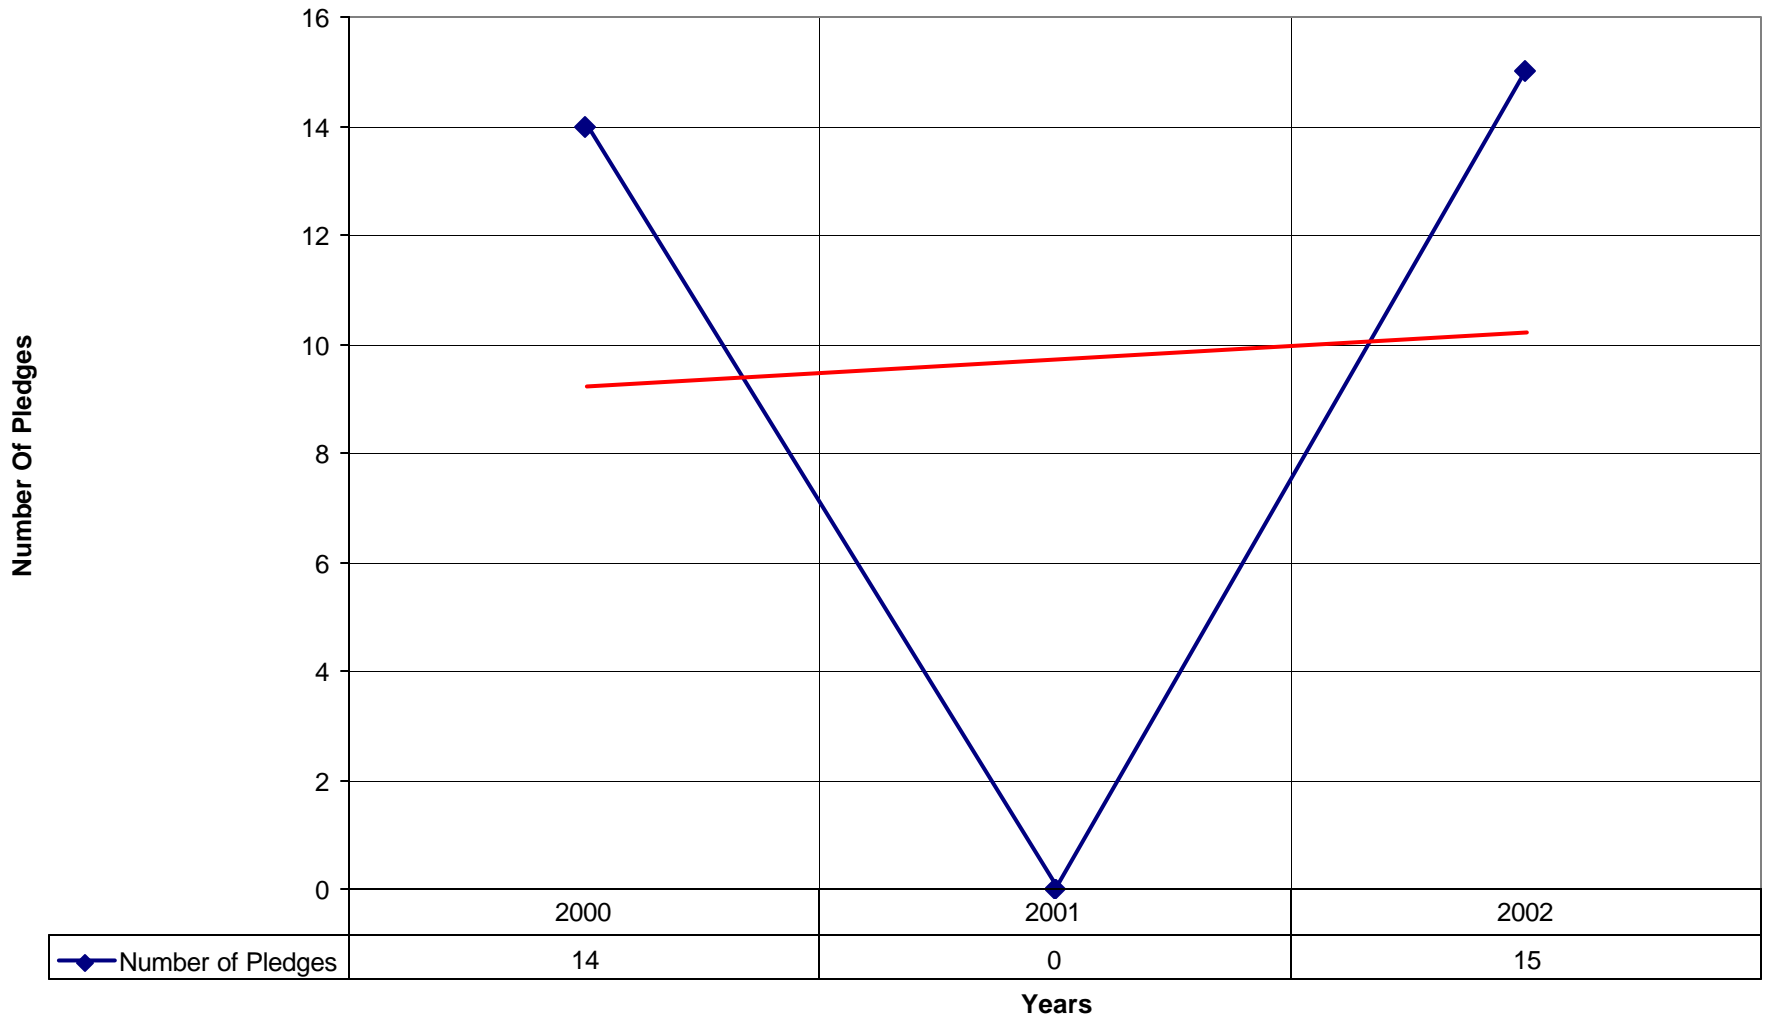

Years

◆ EasterAttendance — Linear (EasterAttendance)

3054 St. Philip's Episcopal Church BRO

3054 St. Philip's Episcopal Church BRO

◆ Amt Pledge Payments from Congregation — Linear (Amt Pledge Payments from Congregation)

3054 St. Philip's Episcopal Church BRO

◆ Number of Pledges

◆ Number of Pledges — Linear (Number of Pledges)

3054 St. Philip's Episcopal Church BRO

◆ Average Sunday Attendance — Linear (Average Sunday Attendance)