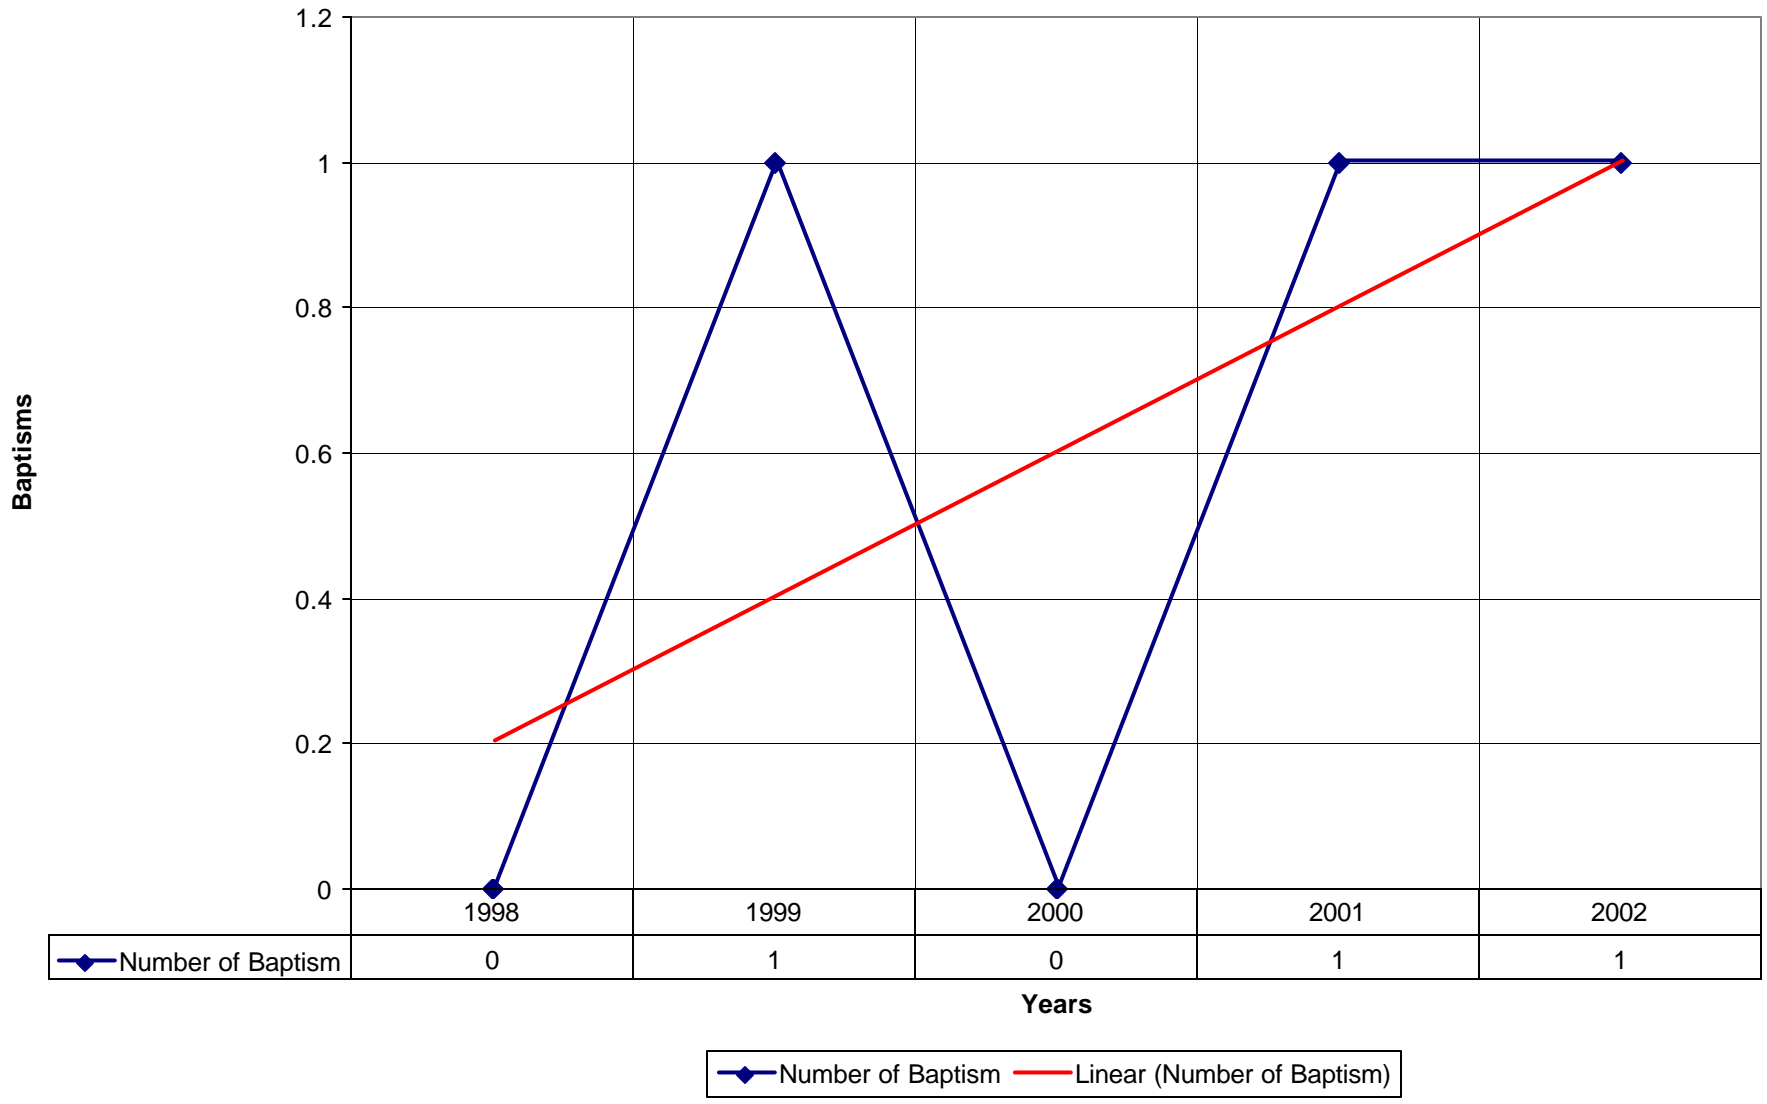

3054 St. Philip's Episcopal Church BRO