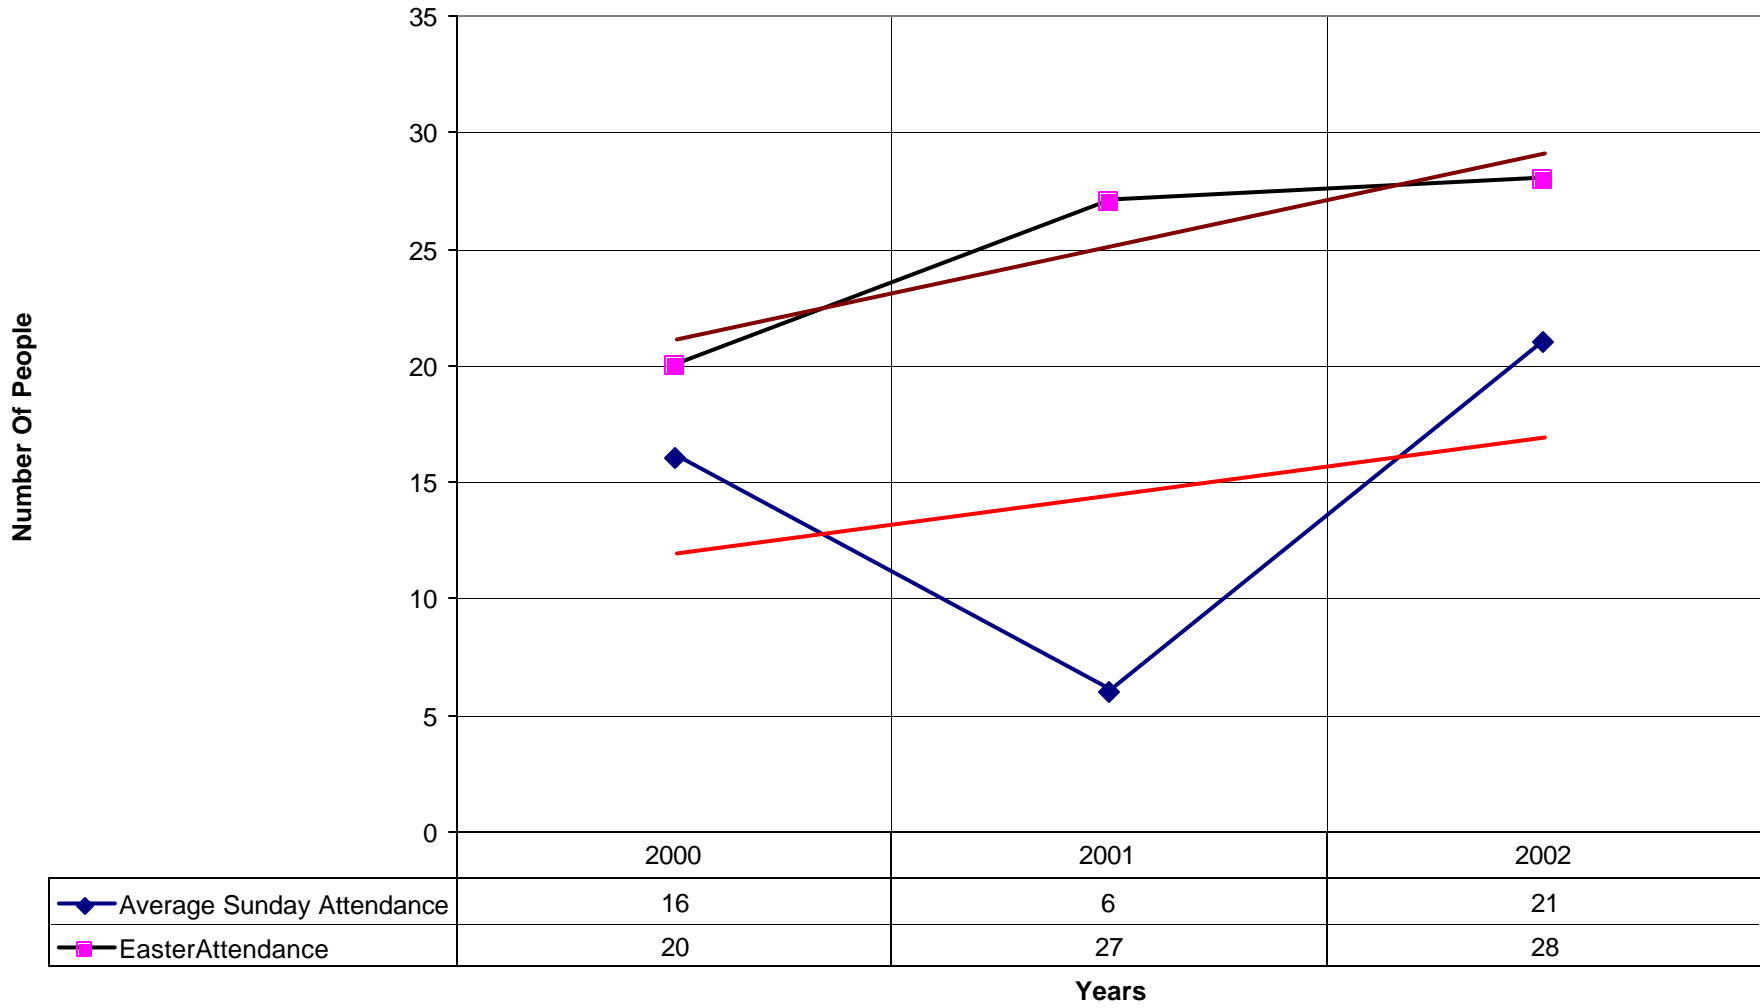

3054 St. Philip's Episcopal Church BRO

◆ Average Sunday Attendance
■ EasterAttendance
— Linear (Average Sunday Attendance)
— Linear (EasterAttendance)