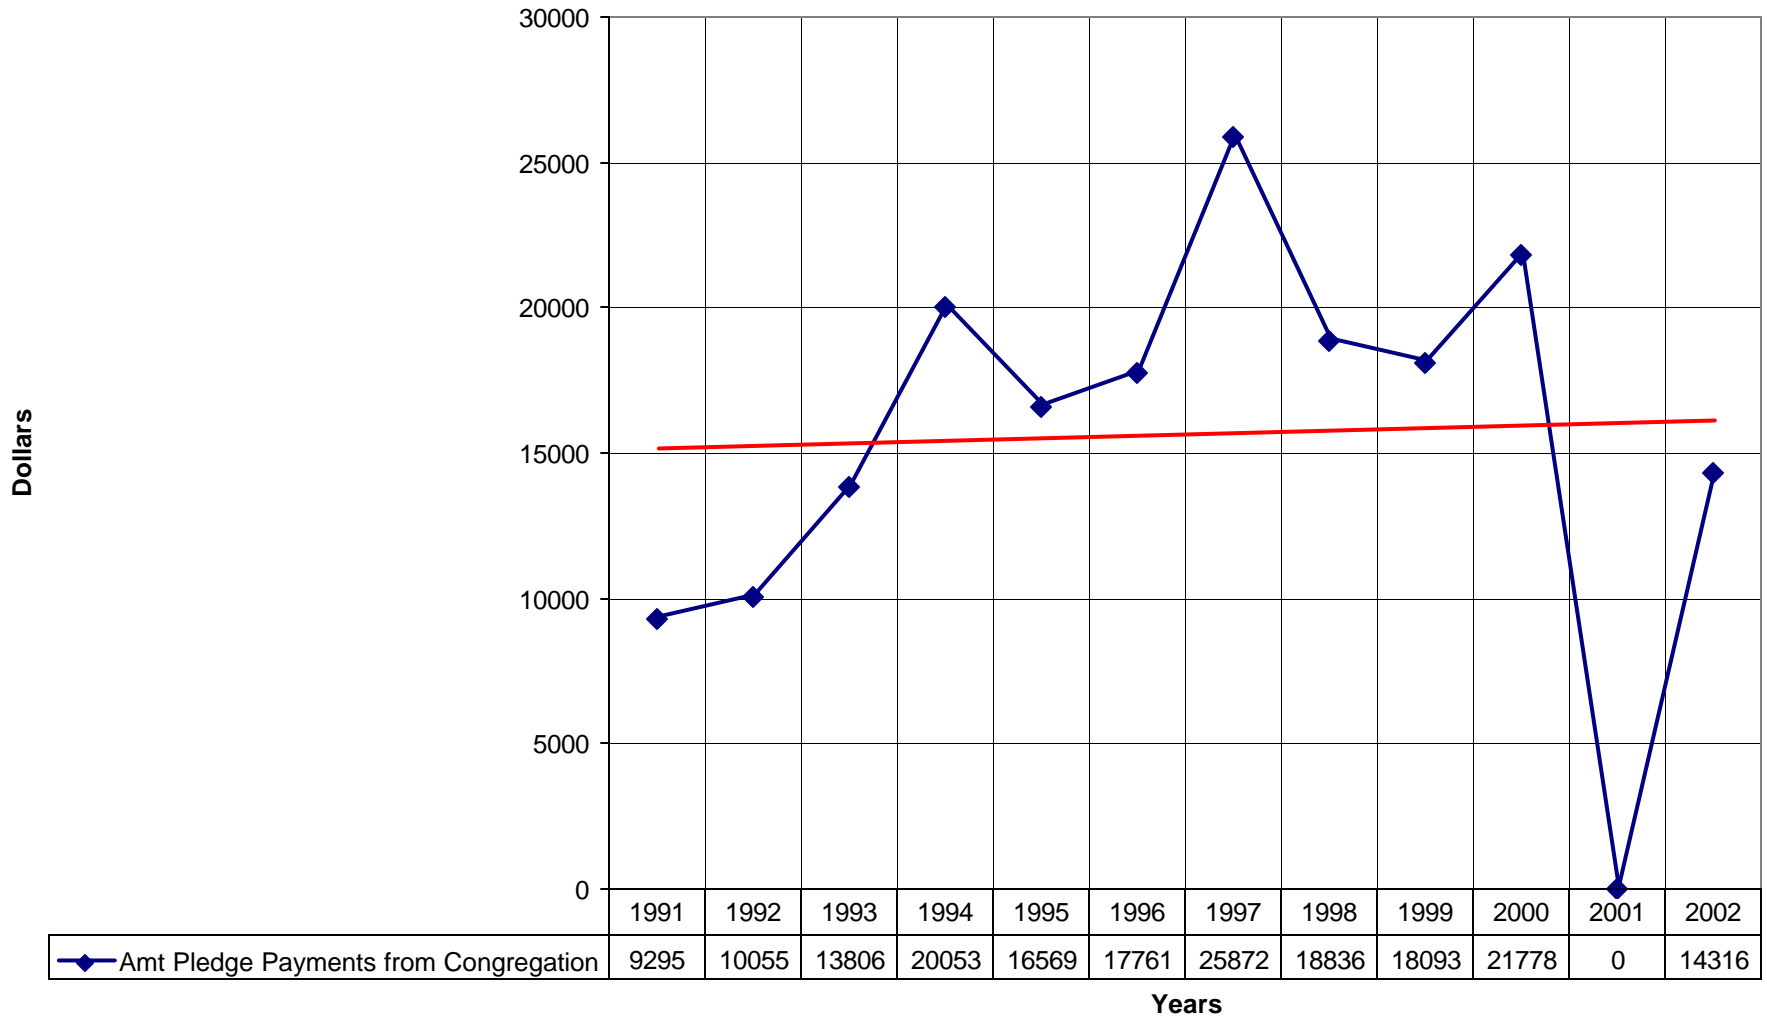

3054 St. Philip's Episcopal Church BRO

◆ Amt Pledge Payments from Congregation — Linear (Amt Pledge Payments from Congregation)