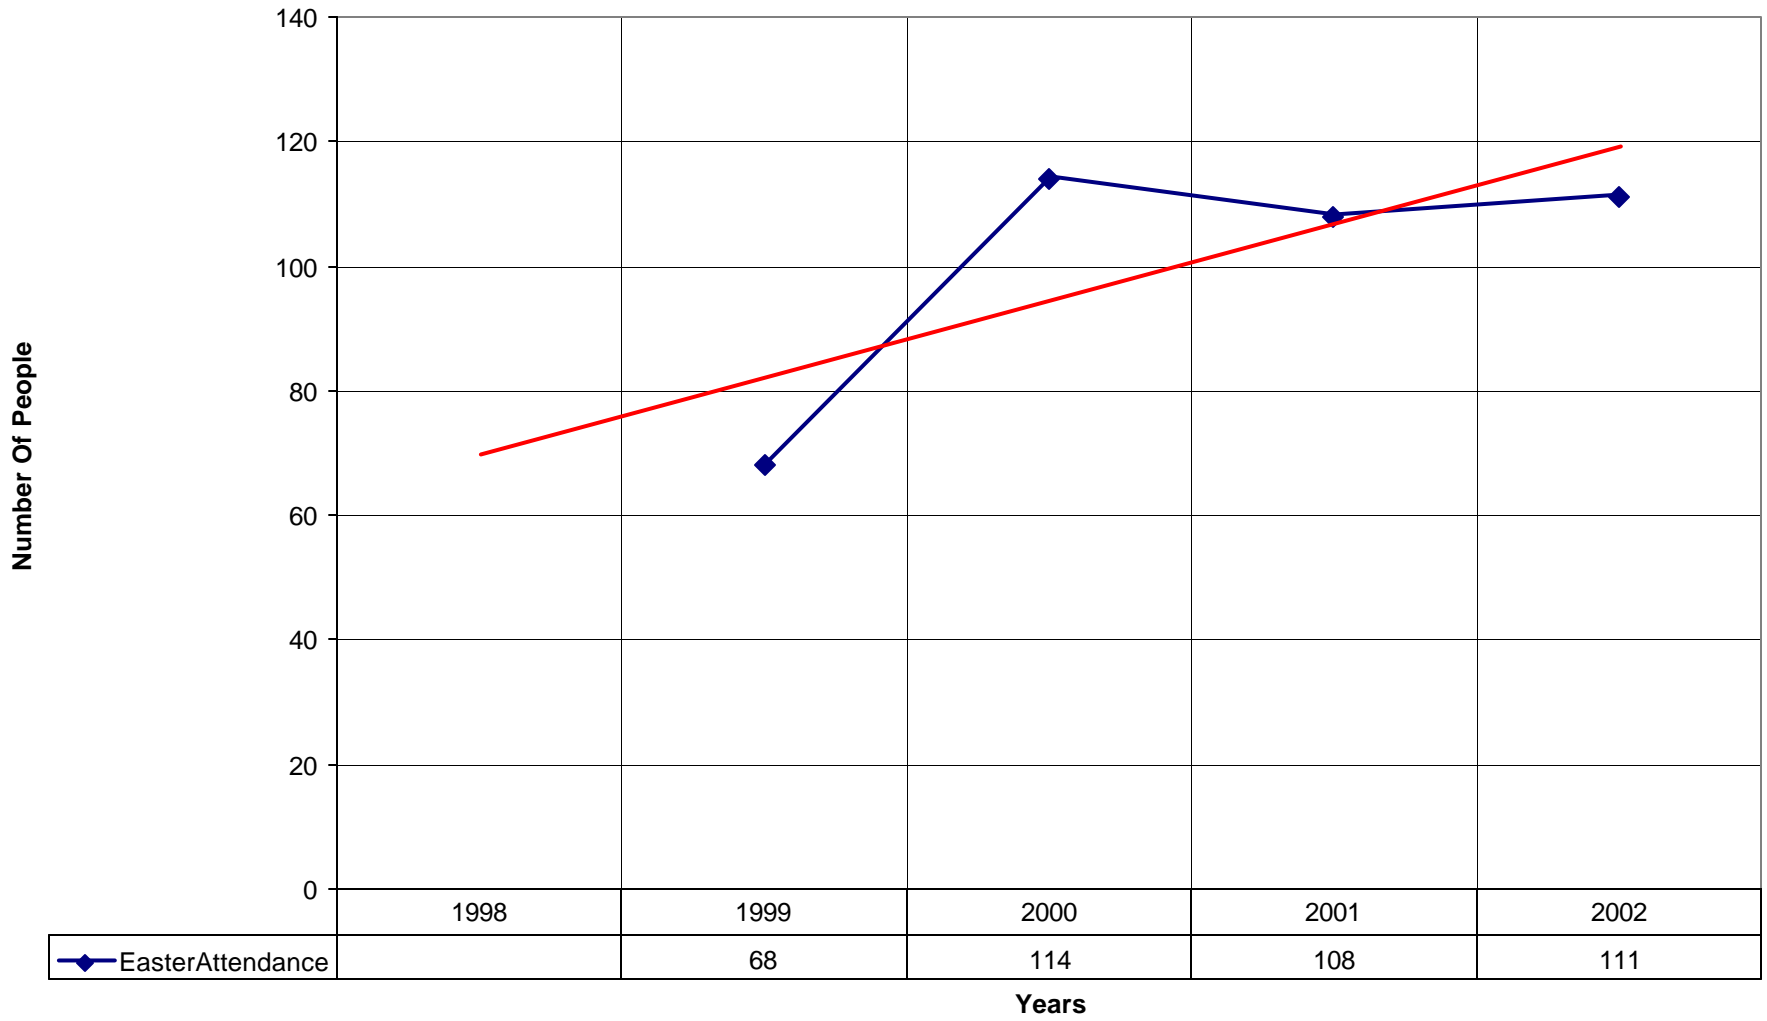

3042 St. Mary's Episcopal Church BRO

3042 St. Mary's Episcopal Church BRO

◆ Average Sunday Attendance — Linear (Average Sunday Attendance)

3042 St. Mary's Episcopal Church BRO

◆ Average Sunday Attendance
 ■ EasterAttendance
 — Linear (Average Sunday Attendance)
 — Linear (EasterAttendance)

3042 St. Mary's Episcopal Church BRO

◆ EasterAttendance — Linear (EasterAttendance)

3042 St. Mary's Episcopal Church BRO

◆ Number of Baptism — Linear (Number of Baptism)

3042 St. Mary's Episcopal Church BRO