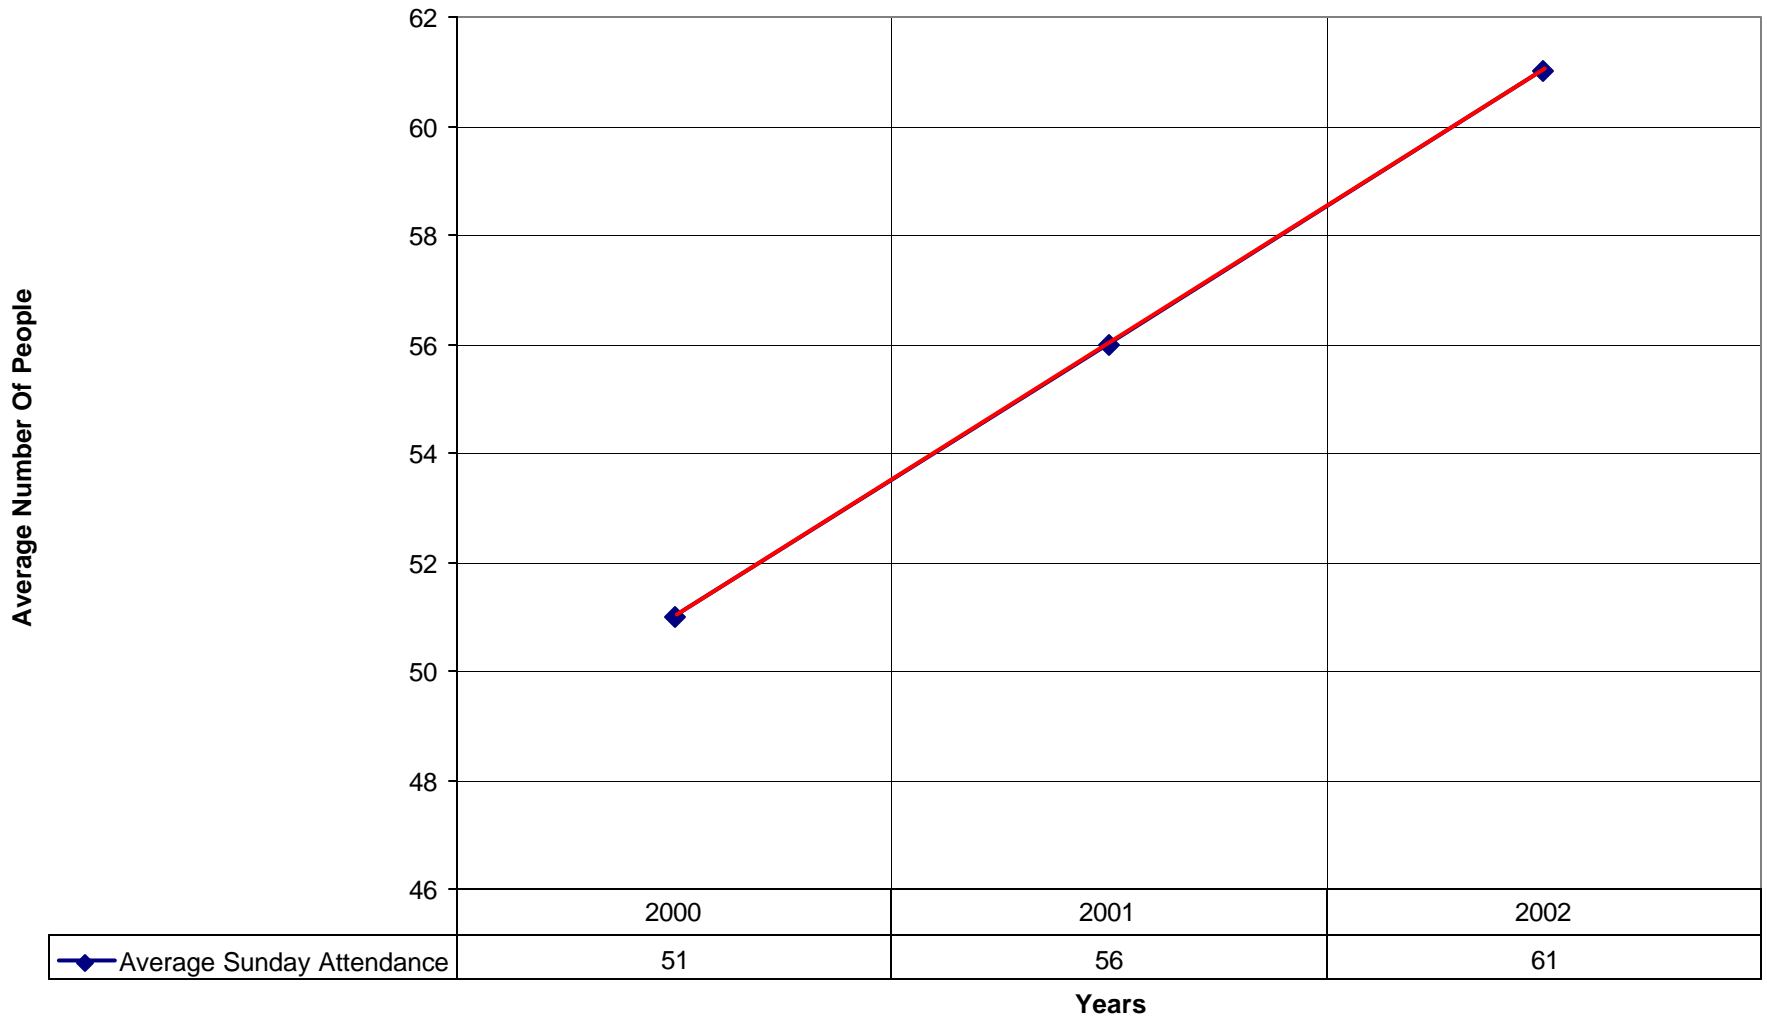

3042 St. Mary's Episcopal Church BRO

◆ Average Sunday Attendance — Linear (Average Sunday Attendance)