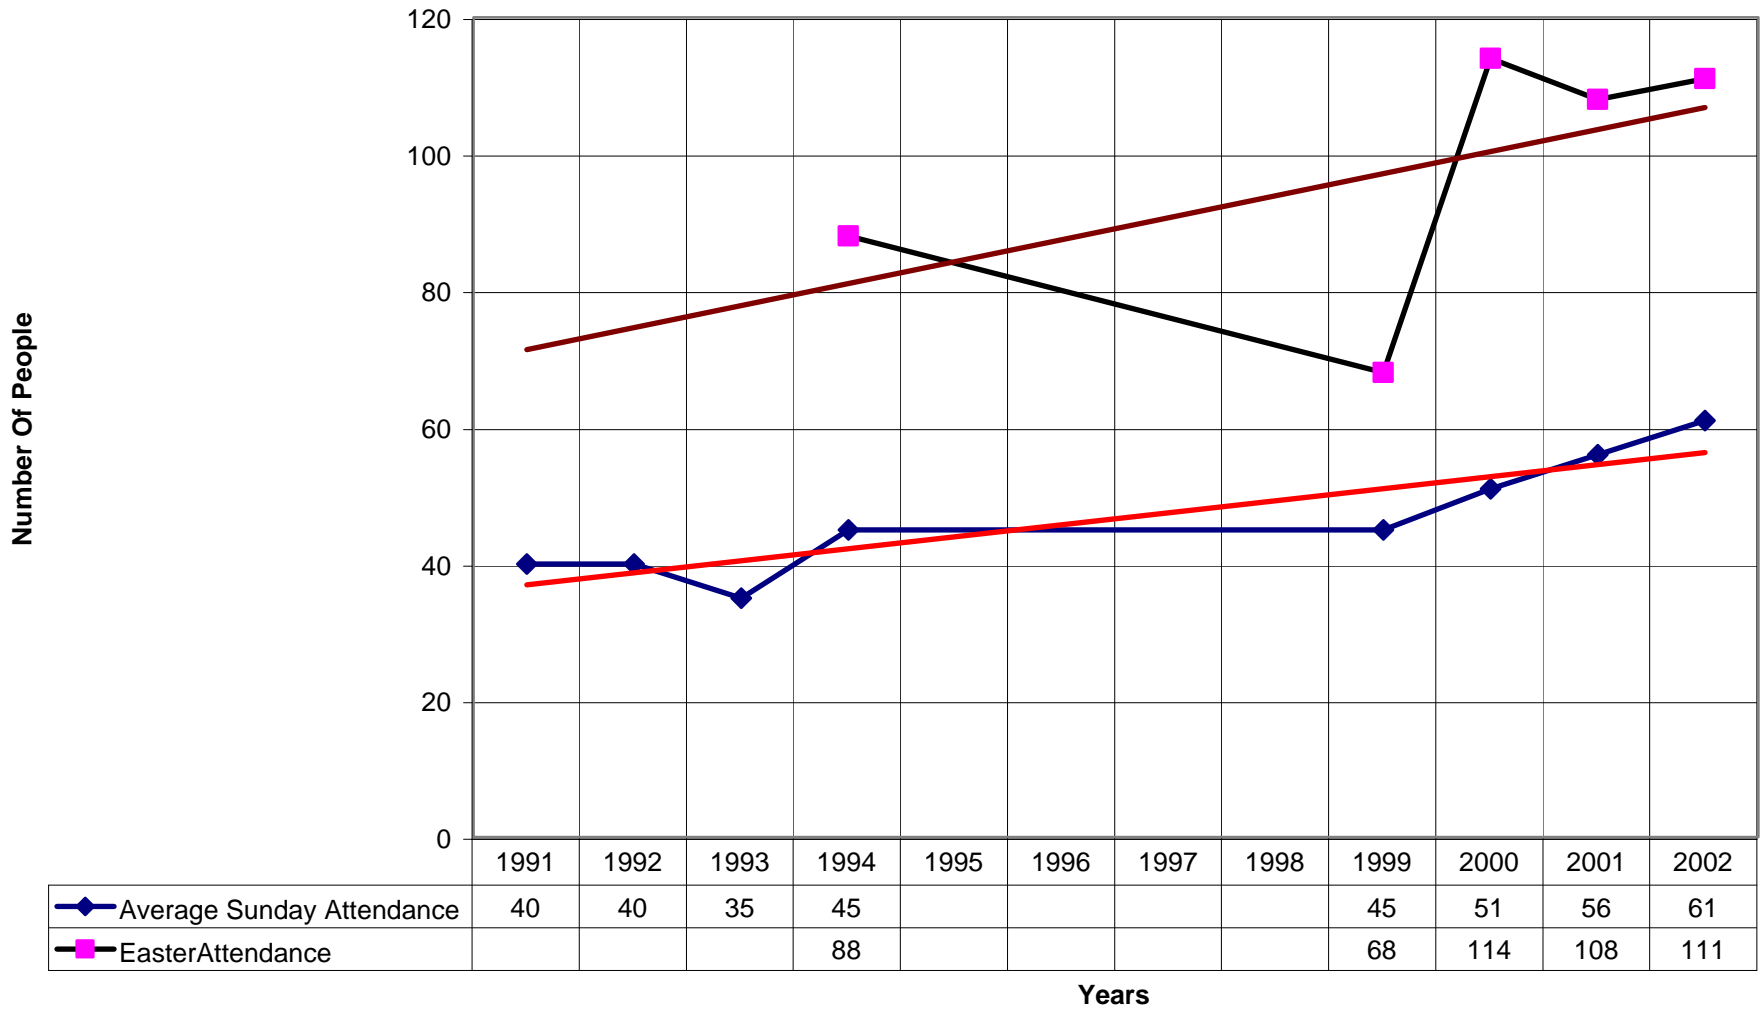

3042 St. Mary's Episcopal Church BRO

◆ Average Sunday Attendance
 ■ EasterAttendance
 — Linear (Average Sunday Attendance)
 — Linear (EasterAttendance)

3042 St. Mary's Episcopal Church BRO

◆ EasterAttendance

3042 St. Mary's Episcopal Church BRO

3042 St. Mary's Episcopal Church BRO

◆ Average Sunday Attendance — Linear (Average Sunday Attendance)

3042 St. Mary's Episcopal Church BRO

◆ Average Sunday Attendance
 ■ EasterAttendance
 — Linear (Average Sunday Attendance)
 — Linear (EasterAttendance)