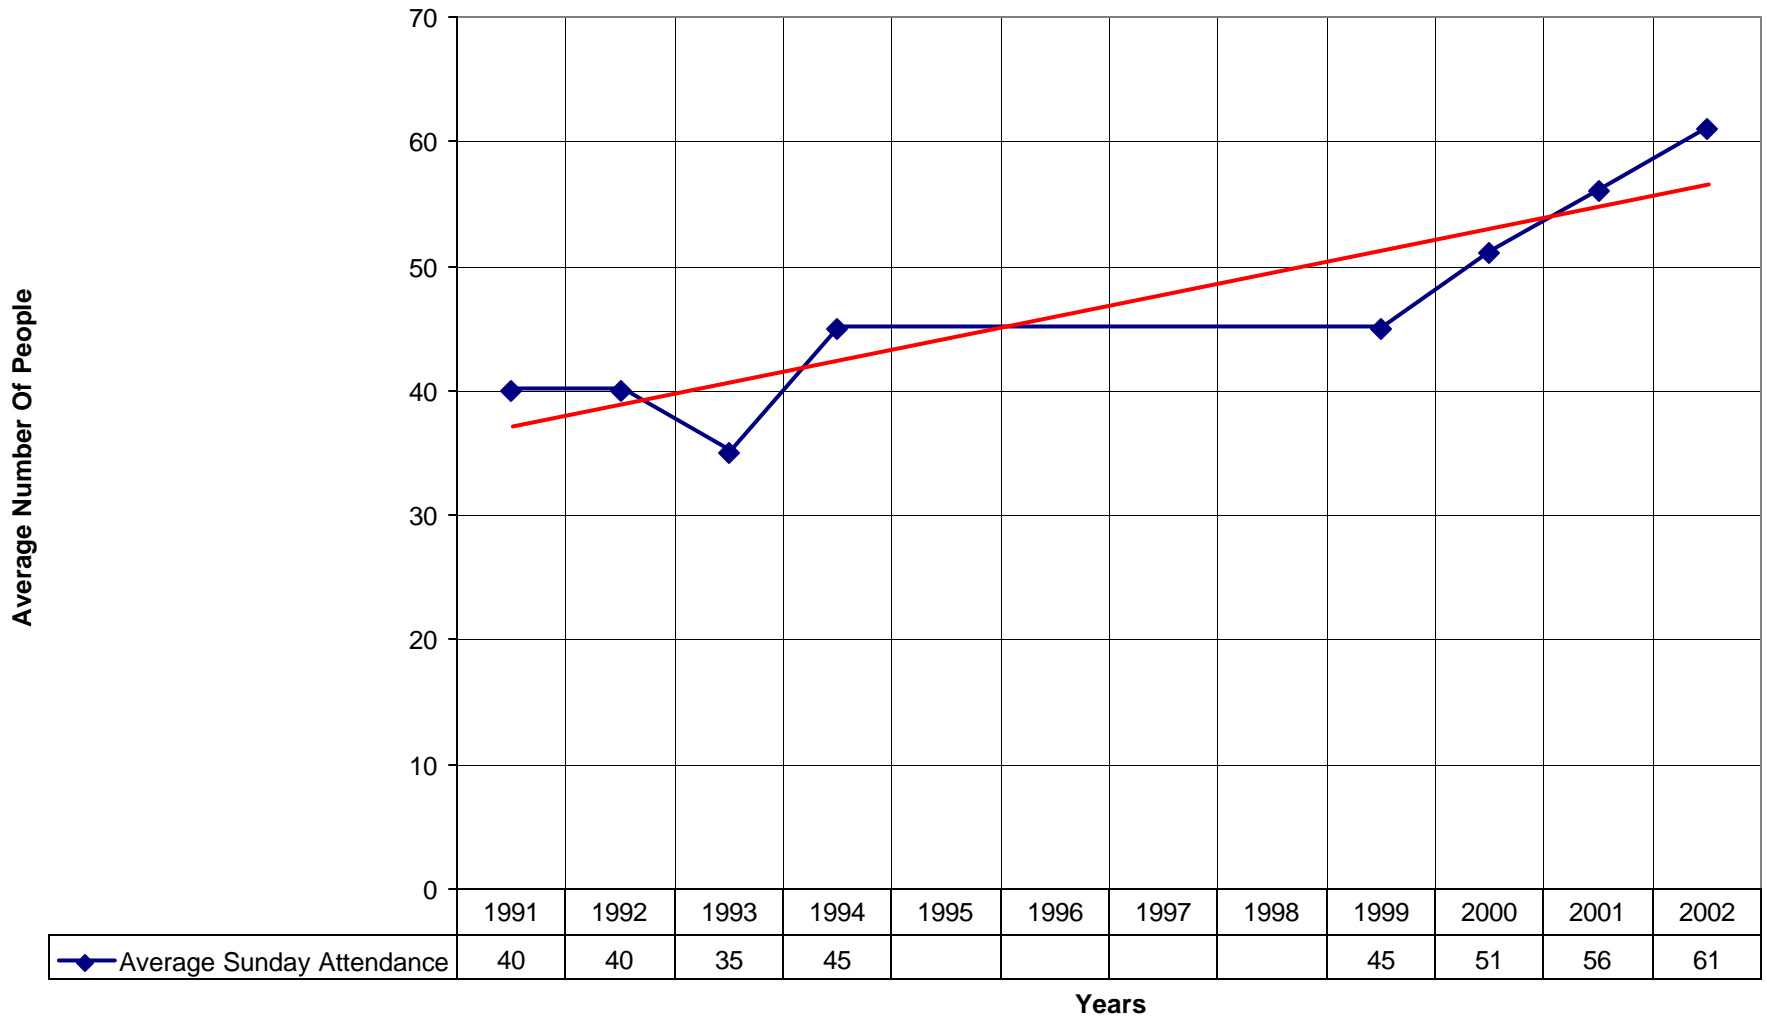

3042 St. Mary's Episcopal Church BRO

◆ Average Sunday Attendance
 ■ EasterAttendance
 — Linear (Average Sunday Attendance)
 — Linear (EasterAttendance)

3042 St. Mary's Episcopal Church BRO

◆ EasterAttendance

3042 St. Mary's Episcopal Church BRO

3042 St. Mary's Episcopal Church BRO

◆ Average Sunday Attendance — Linear (Average Sunday Attendance)

3042 St. Mary's Episcopal Church BRO

◆ Average Sunday Attendance
 ■ EasterAttendance
 — Linear (Average Sunday Attendance)
 — Linear (EasterAttendance)