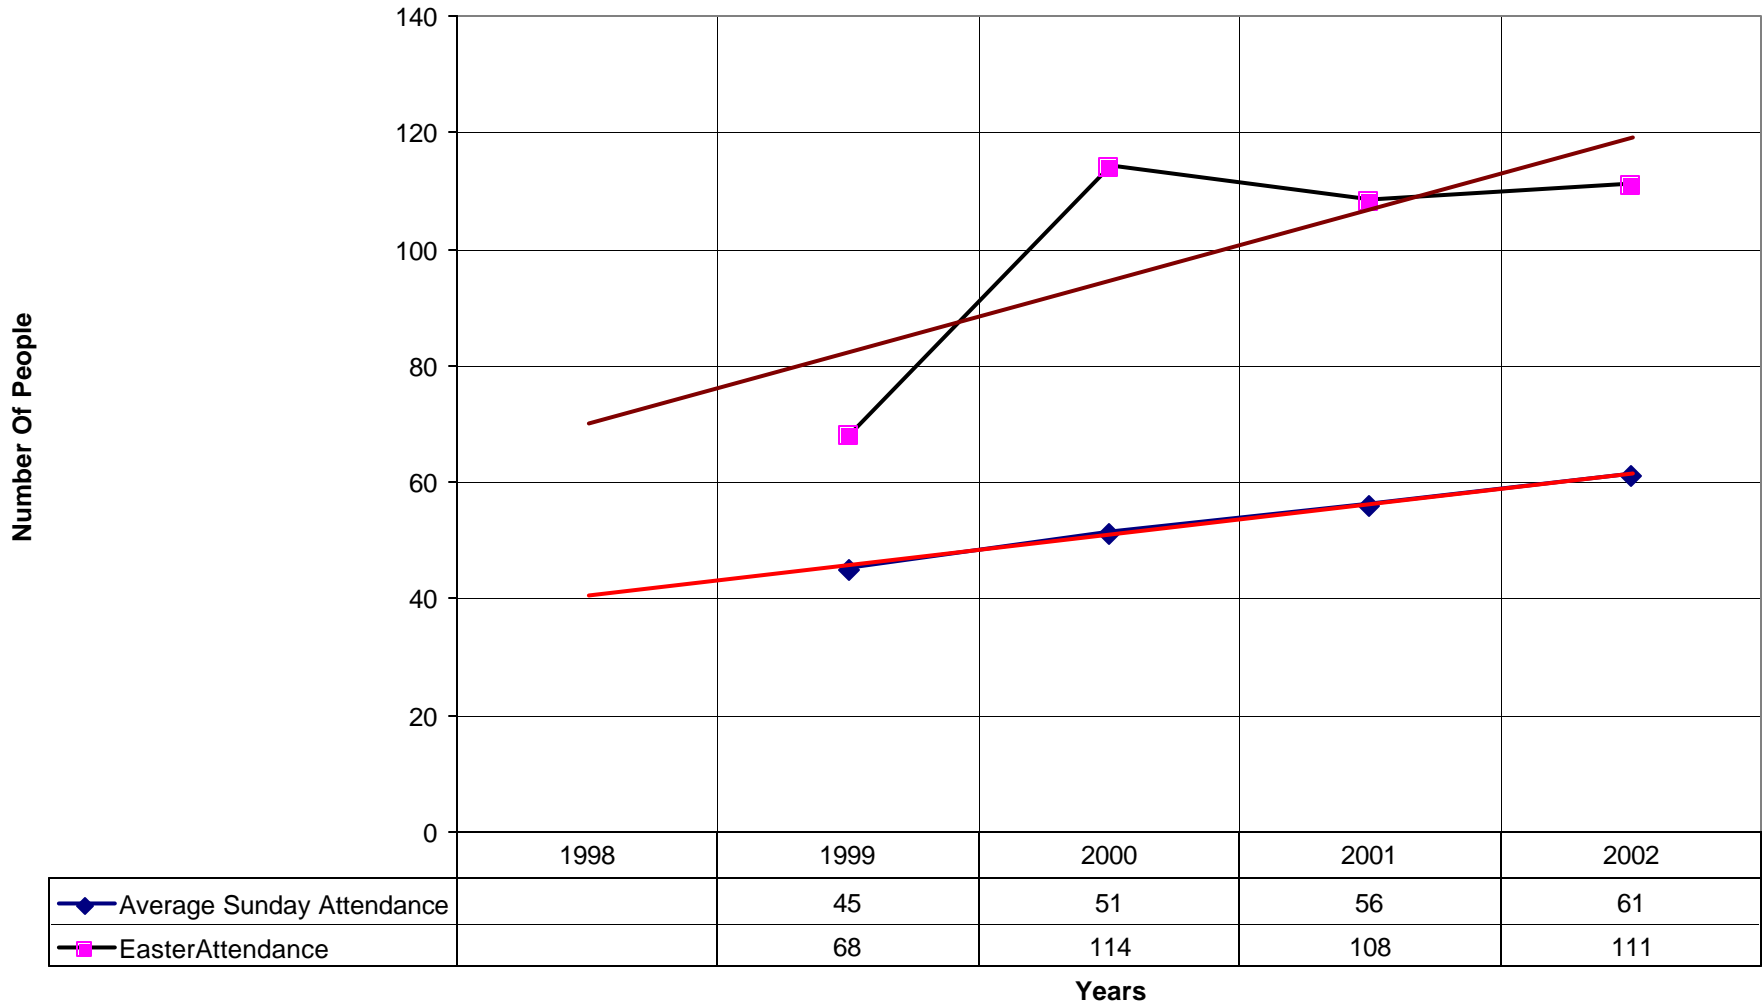

3042 St. Mary's Episcopal Church BRO

3042 St. Mary's Episcopal Church BRO

◆ Average Sunday Attendance — Linear (Average Sunday Attendance)

3042 St. Mary's Episcopal Church BRO

◆ Average Sunday Attendance
 ■ EasterAttendance
 — Linear (Average Sunday Attendance)
 — Linear (EasterAttendance)

3042 St. Mary's Episcopal Church BRO

◆ EasterAttendance — Linear (EasterAttendance)

3042 St. Mary's Episcopal Church BRO

◆ Number of Baptism — Linear (Number of Baptism)

3042 St. Mary's Episcopal Church BRO