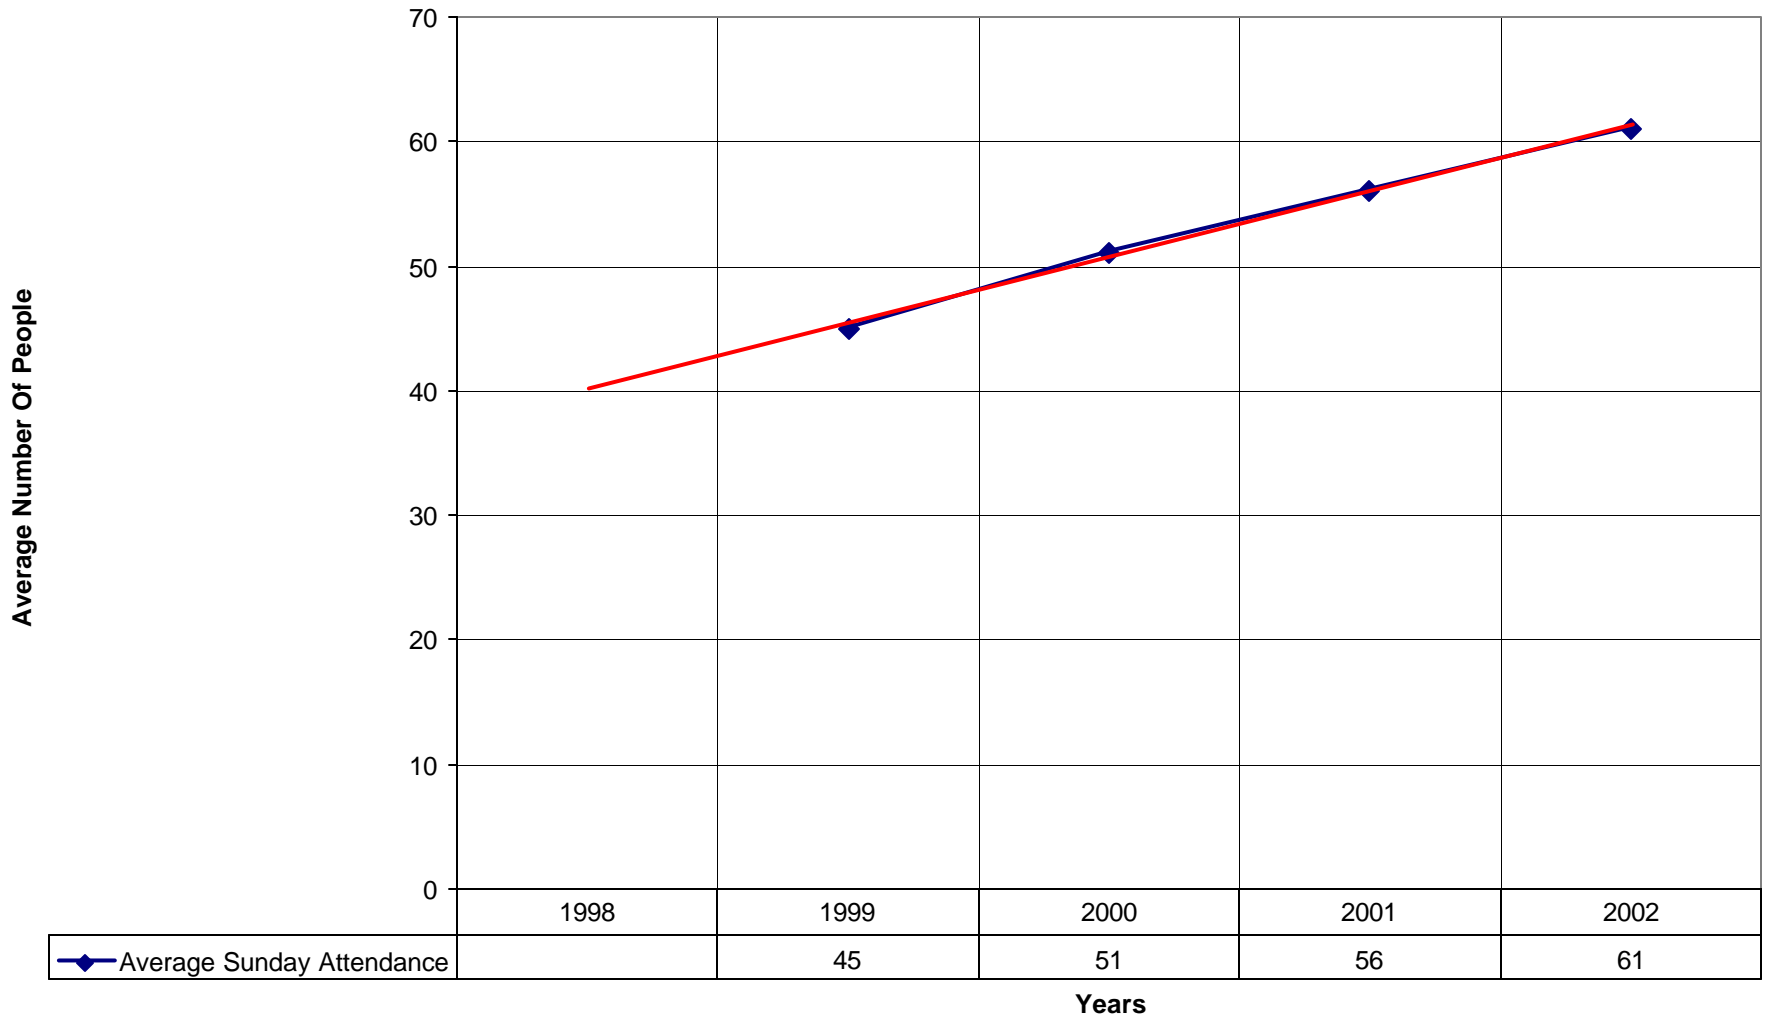

◆ Average Sunday Attendance — Linear (Average Sunday Attendance)

3042 St. Mary's Episcopal Church BRO

◆ Average Sunday Attendance
 ■ EasterAttendance
 — Linear (Average Sunday Attendance)
 — Linear (EasterAttendance)