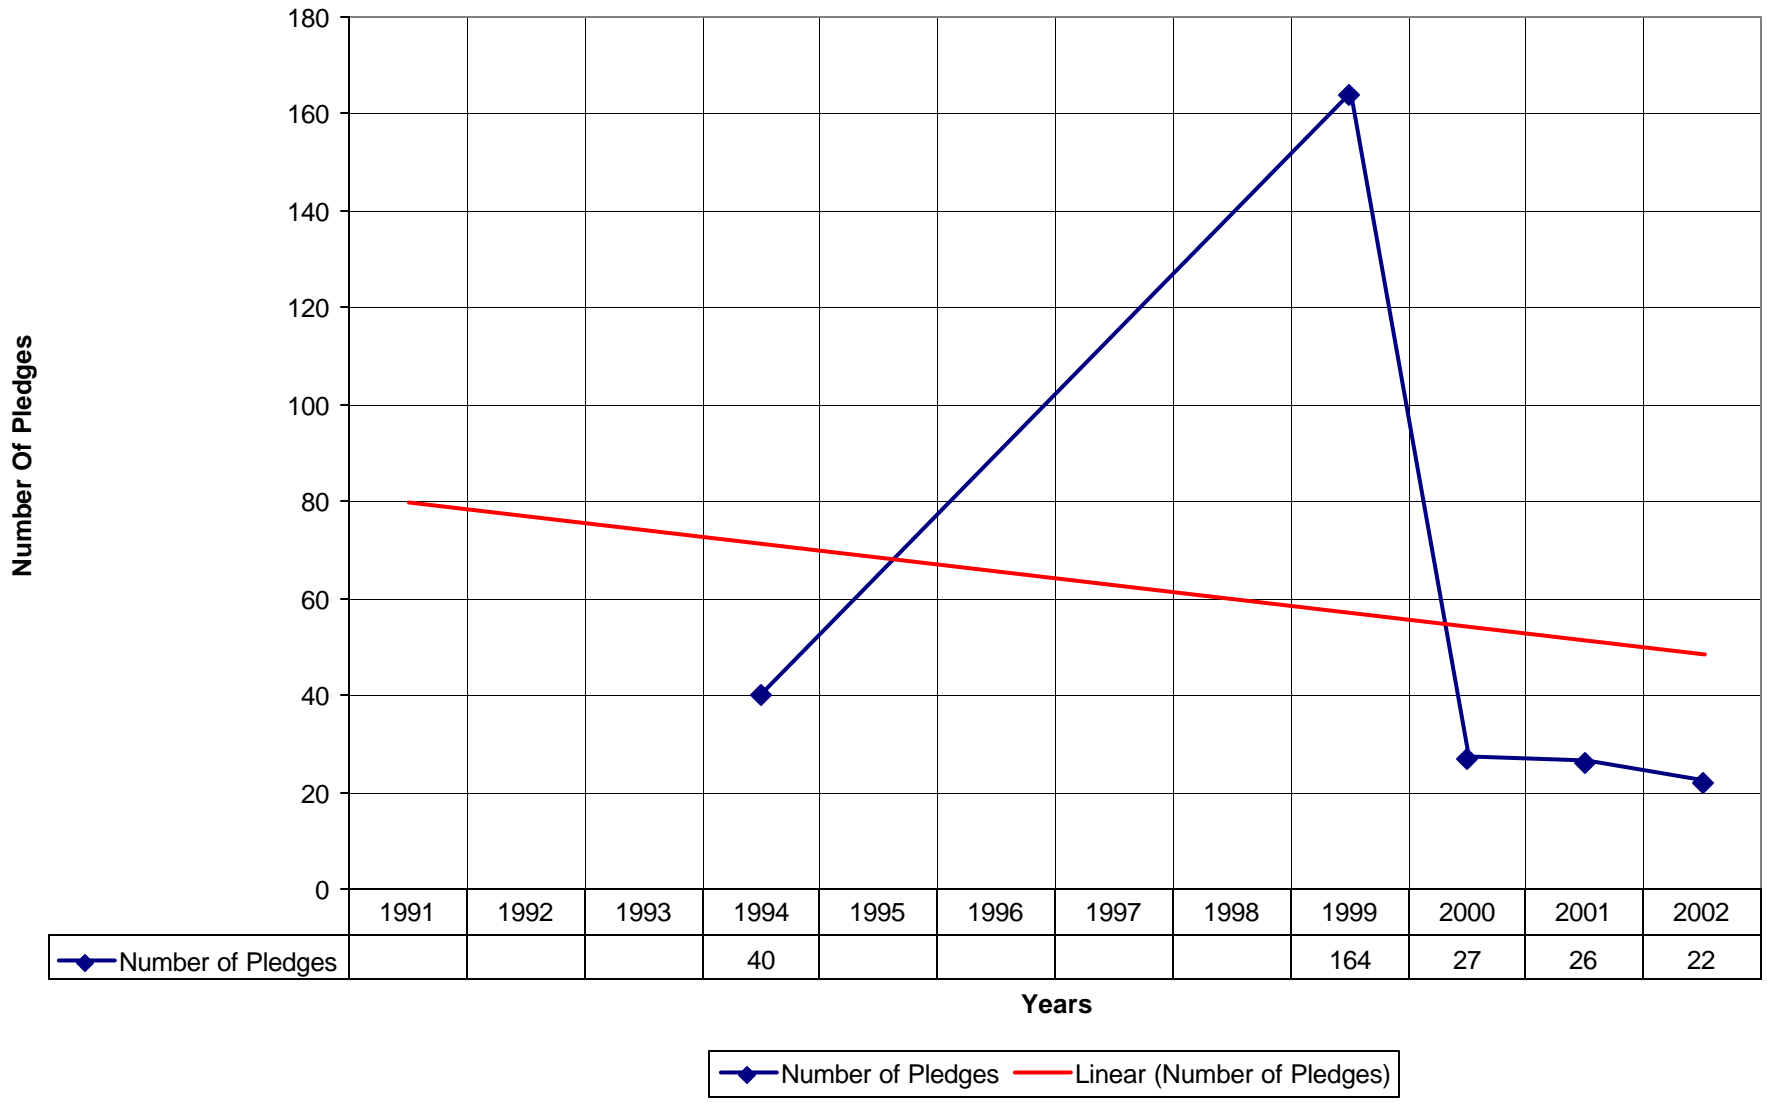

3042 St. Mary's Episcopal Church BRO

◆ Average Sunday Attendance
 ■ EasterAttendance
 — Linear (Average Sunday Attendance)
 — Linear (EasterAttendance)

3042 St. Mary's Episcopal Church BRO

◆ EasterAttendance

◆ EasterAttendance — Linear (EasterAttendance)

3042 St. Mary's Episcopal Church BRO

3042 St. Mary's Episcopal Church BRO

◆ Amt Pledge Payments from Congregation — Linear (Amt Pledge Payments from Congregation)

3042 St. Mary's Episcopal Church BRO

3042 St. Mary's Episcopal Church BRO

◆ Average Sunday Attendance — Linear (Average Sunday Attendance)

3042 St. Mary's Episcopal Church BRO

◆ Average Sunday Attendance
 ■ EasterAttendance
 — Linear (Average Sunday Attendance)
 — Linear (EasterAttendance)