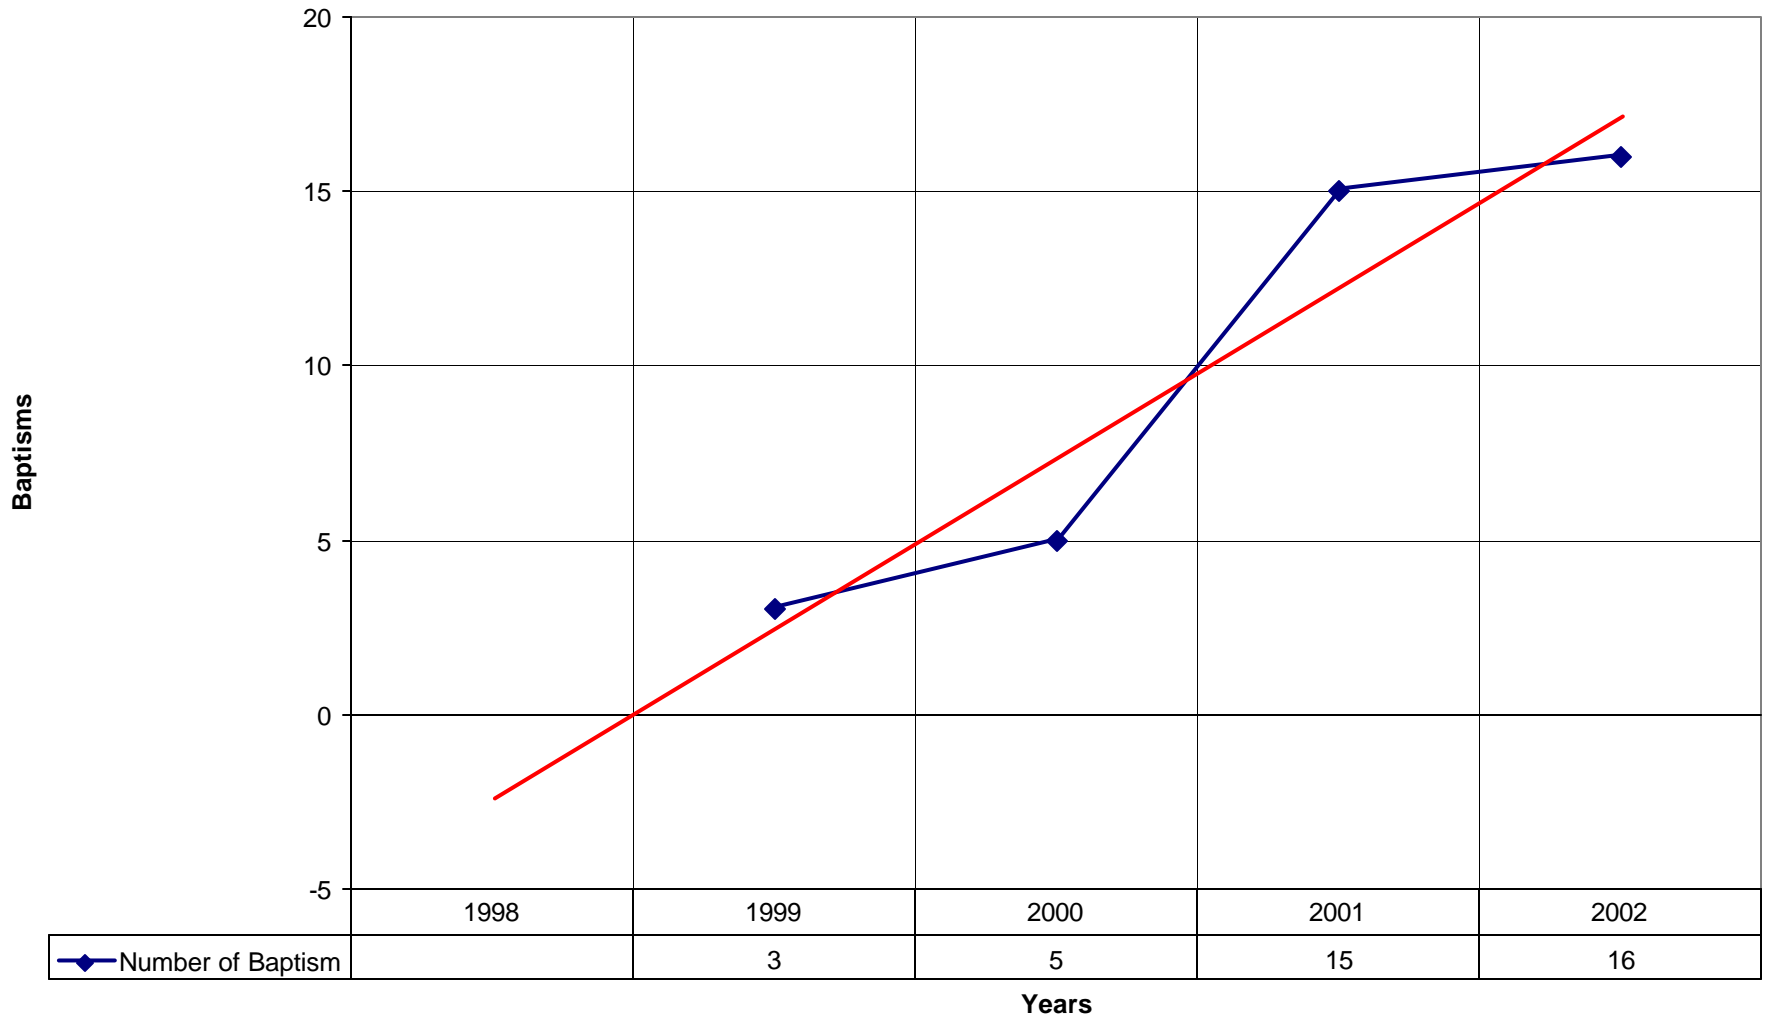

3042 St. Mary's Episcopal Church BRO

3042 St. Mary's Episcopal Church BRO

◆ Average Sunday Attendance — Linear (Average Sunday Attendance)

3042 St. Mary's Episcopal Church BRO

◆ Average Sunday Attendance
 ■ EasterAttendance
 — Linear (Average Sunday Attendance)
 — Linear (EasterAttendance)

3042 St. Mary's Episcopal Church BRO

◆ EasterAttendance — Linear (EasterAttendance)

3042 St. Mary's Episcopal Church BRO

◆ Number of Baptism — Linear (Number of Baptism)

3042 St. Mary's Episcopal Church BRO