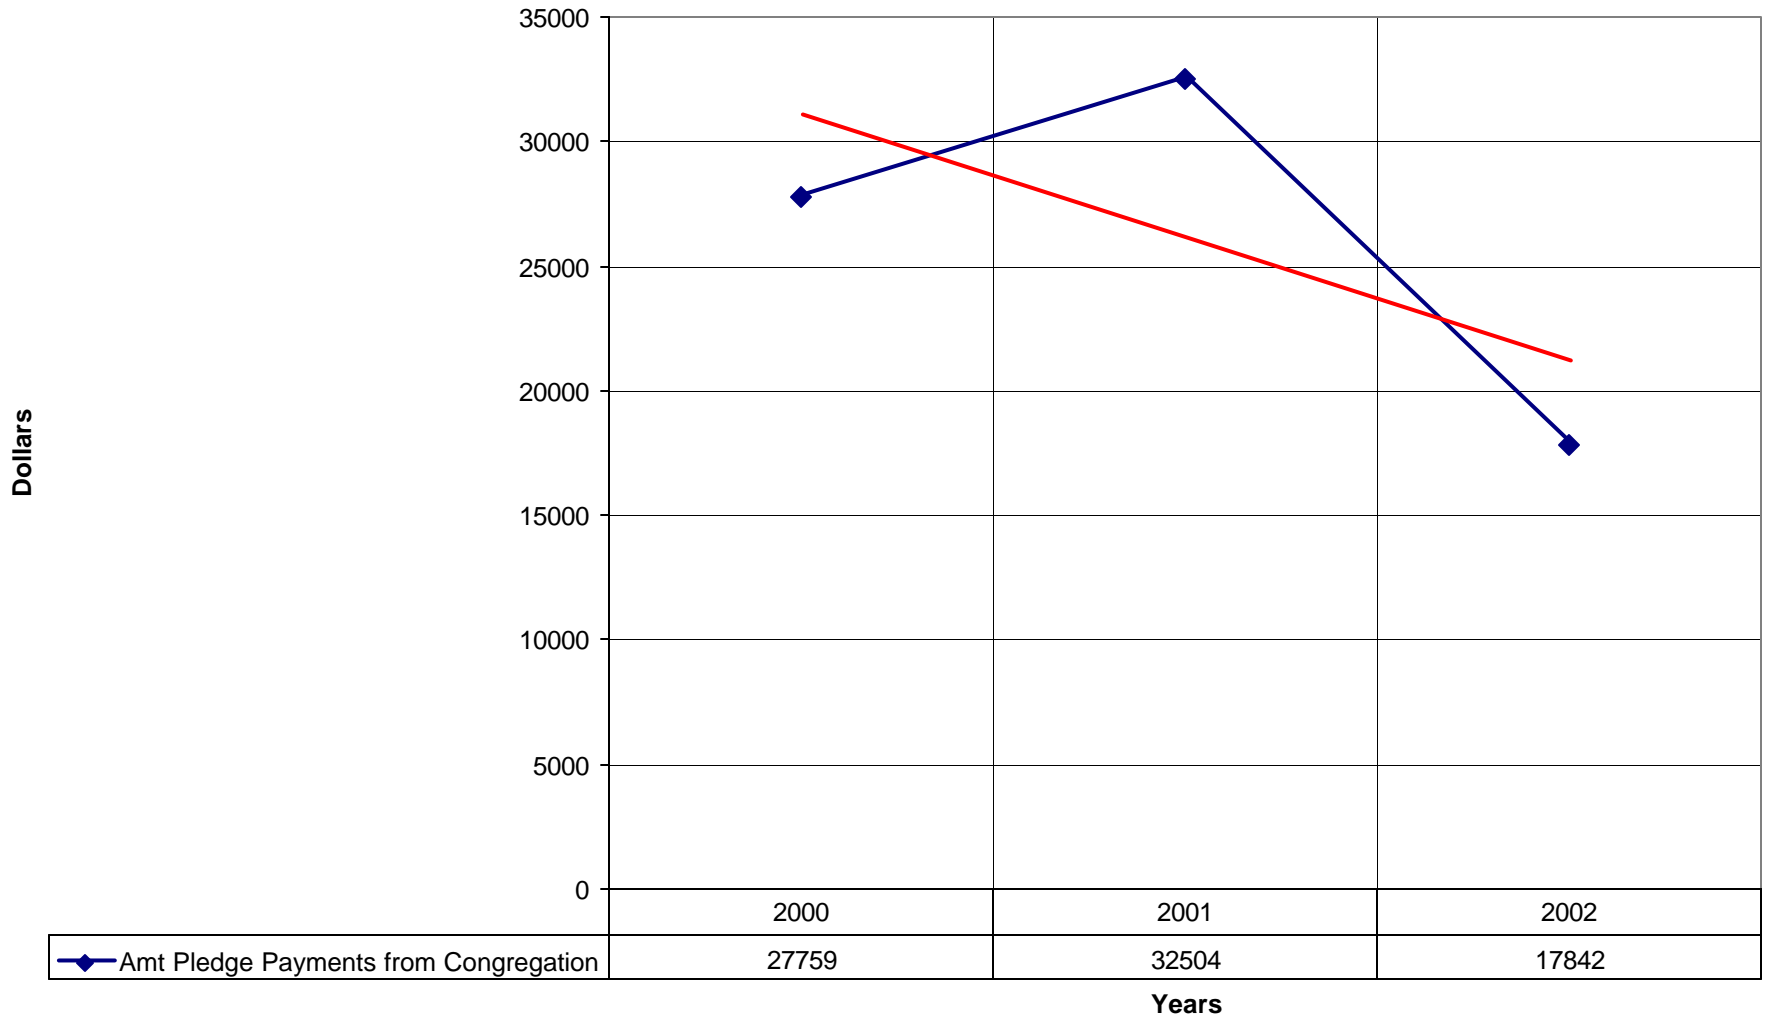

3042 St. Mary's Episcopal Church BRO

◆ Amt Pledge Payments from Congregation — Linear (Amt Pledge Payments from Congregation)