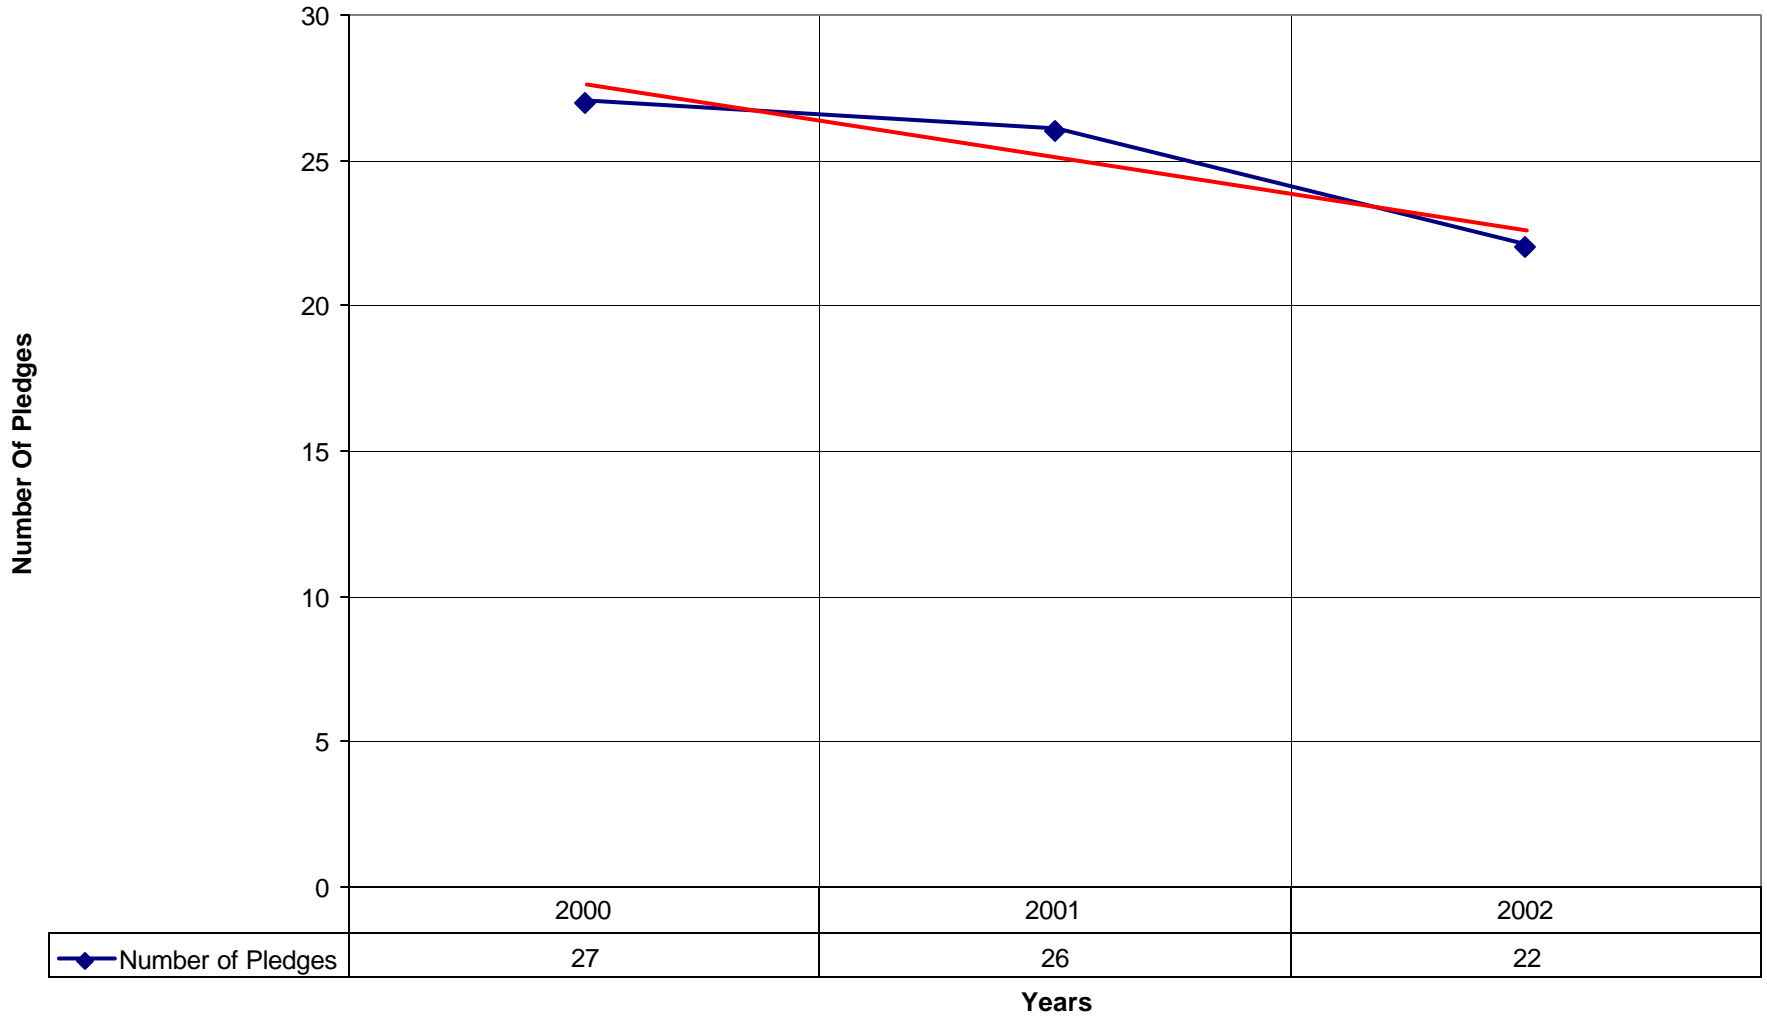

Years

◆ EasterAttendance — Linear (EasterAttendance)

3042 St. Mary's Episcopal Church BRO

3042 St. Mary's Episcopal Church BRO

◆ Amt Pledge Payments from Congregation — Linear (Amt Pledge Payments from Congregation)

3042 St. Mary's Episcopal Church BRO

Number of Pledges Linear (Number of Pledges)

3042 St. Mary's Episcopal Church BRO

◆ Average Sunday Attendance — Linear (Average Sunday Attendance)