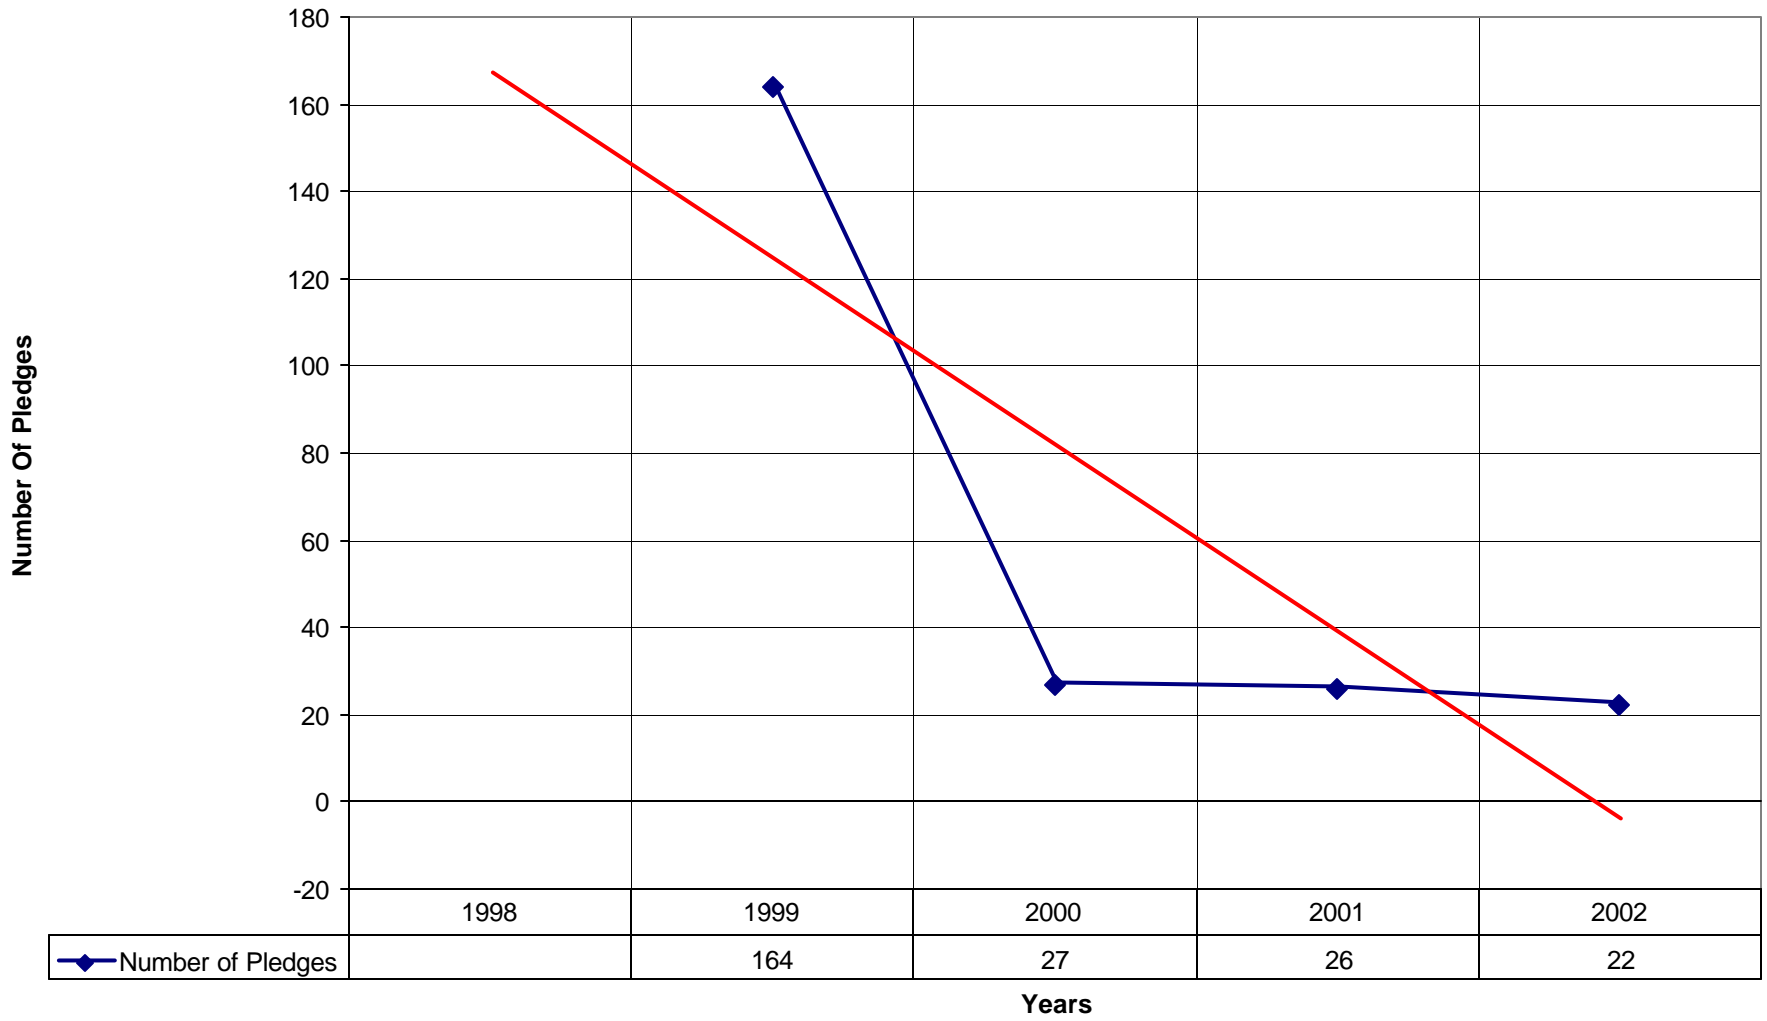

3042 St. Mary's Episcopal Church BRO

◆ Number of Pledges

◆ Number of Pledges — Linear (Number of Pledges)