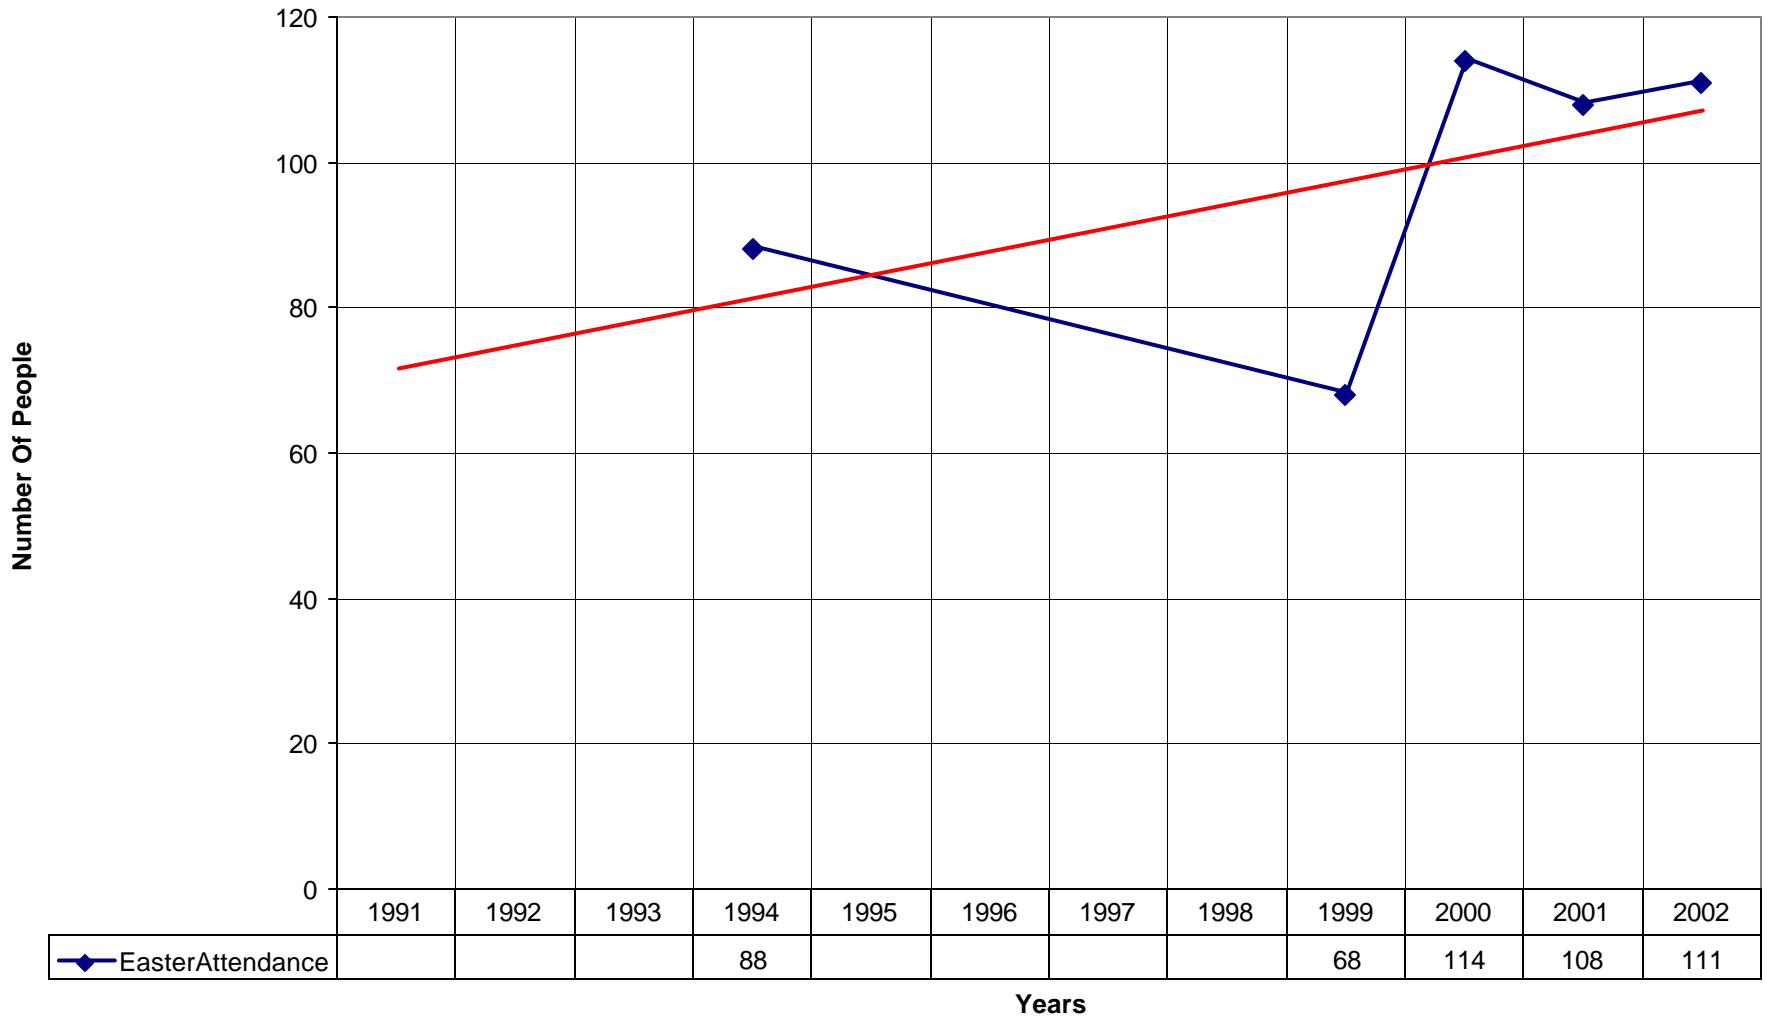

3042 St. Mary's Episcopal Church BRO

◆ Average Sunday Attendance
 ■ EasterAttendance
 — Linear (Average Sunday Attendance)
 — Linear (EasterAttendance)

3042 St. Mary's Episcopal Church BRO

◆ EasterAttendance

3042 St. Mary's Episcopal Church BRO

3042 St. Mary's Episcopal Church BRO

◆ Average Sunday Attendance — Linear (Average Sunday Attendance)

3042 St. Mary's Episcopal Church BRO

◆ Average Sunday Attendance
 ■ EasterAttendance
 — Linear (Average Sunday Attendance)
 — Linear (EasterAttendance)