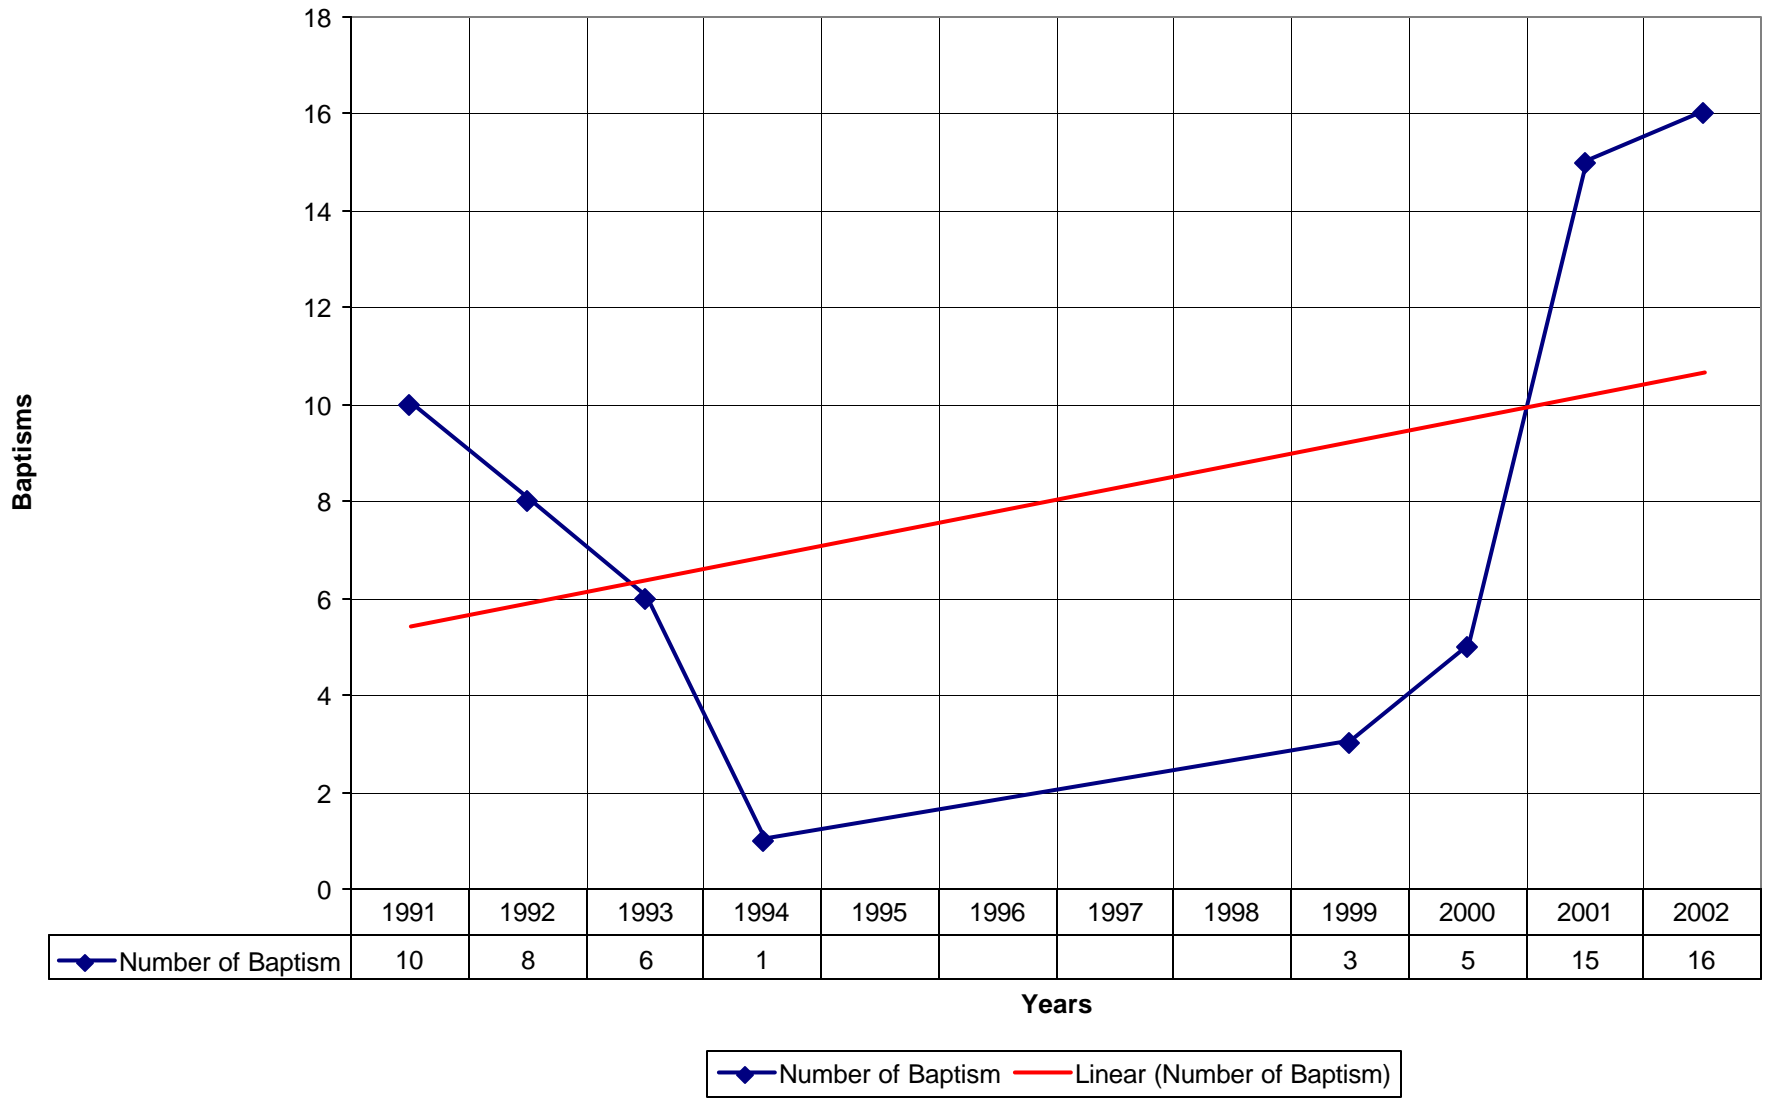

3042 St. Mary's Episcopal Church BRO