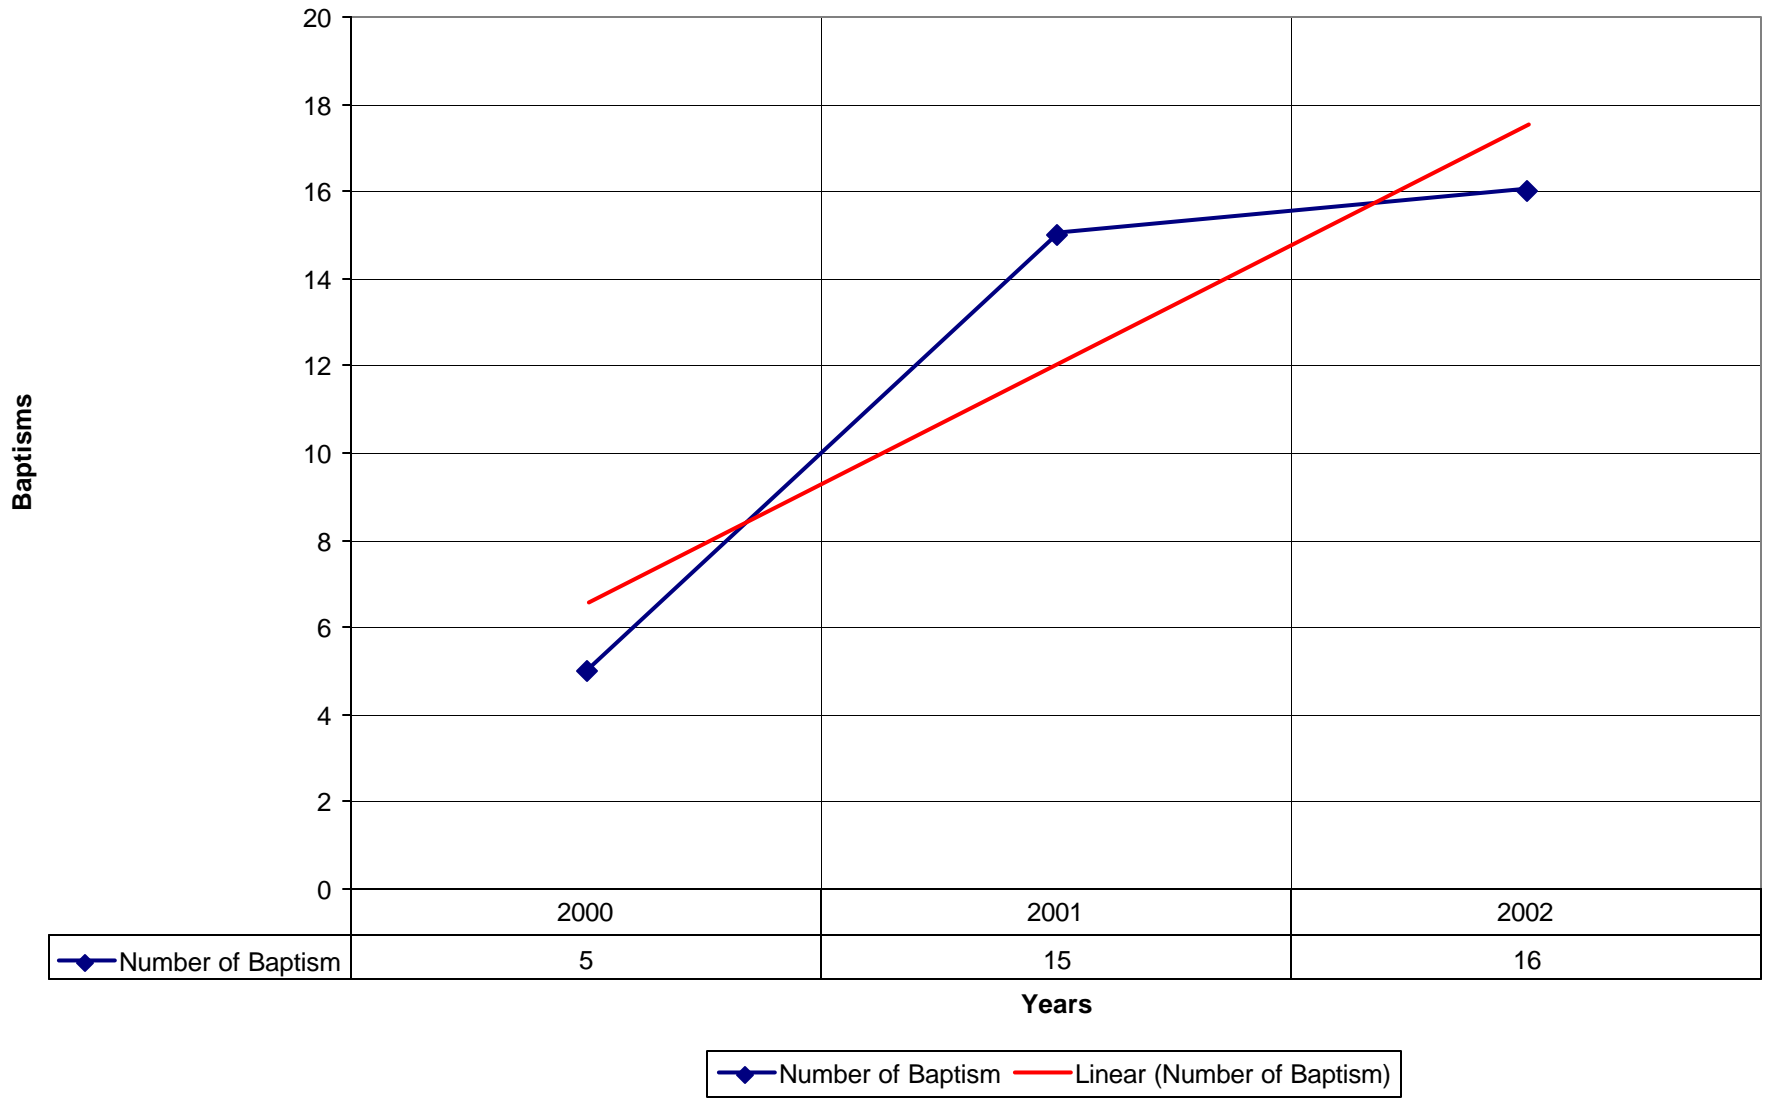

3042 St. Mary's Episcopal Church BRO