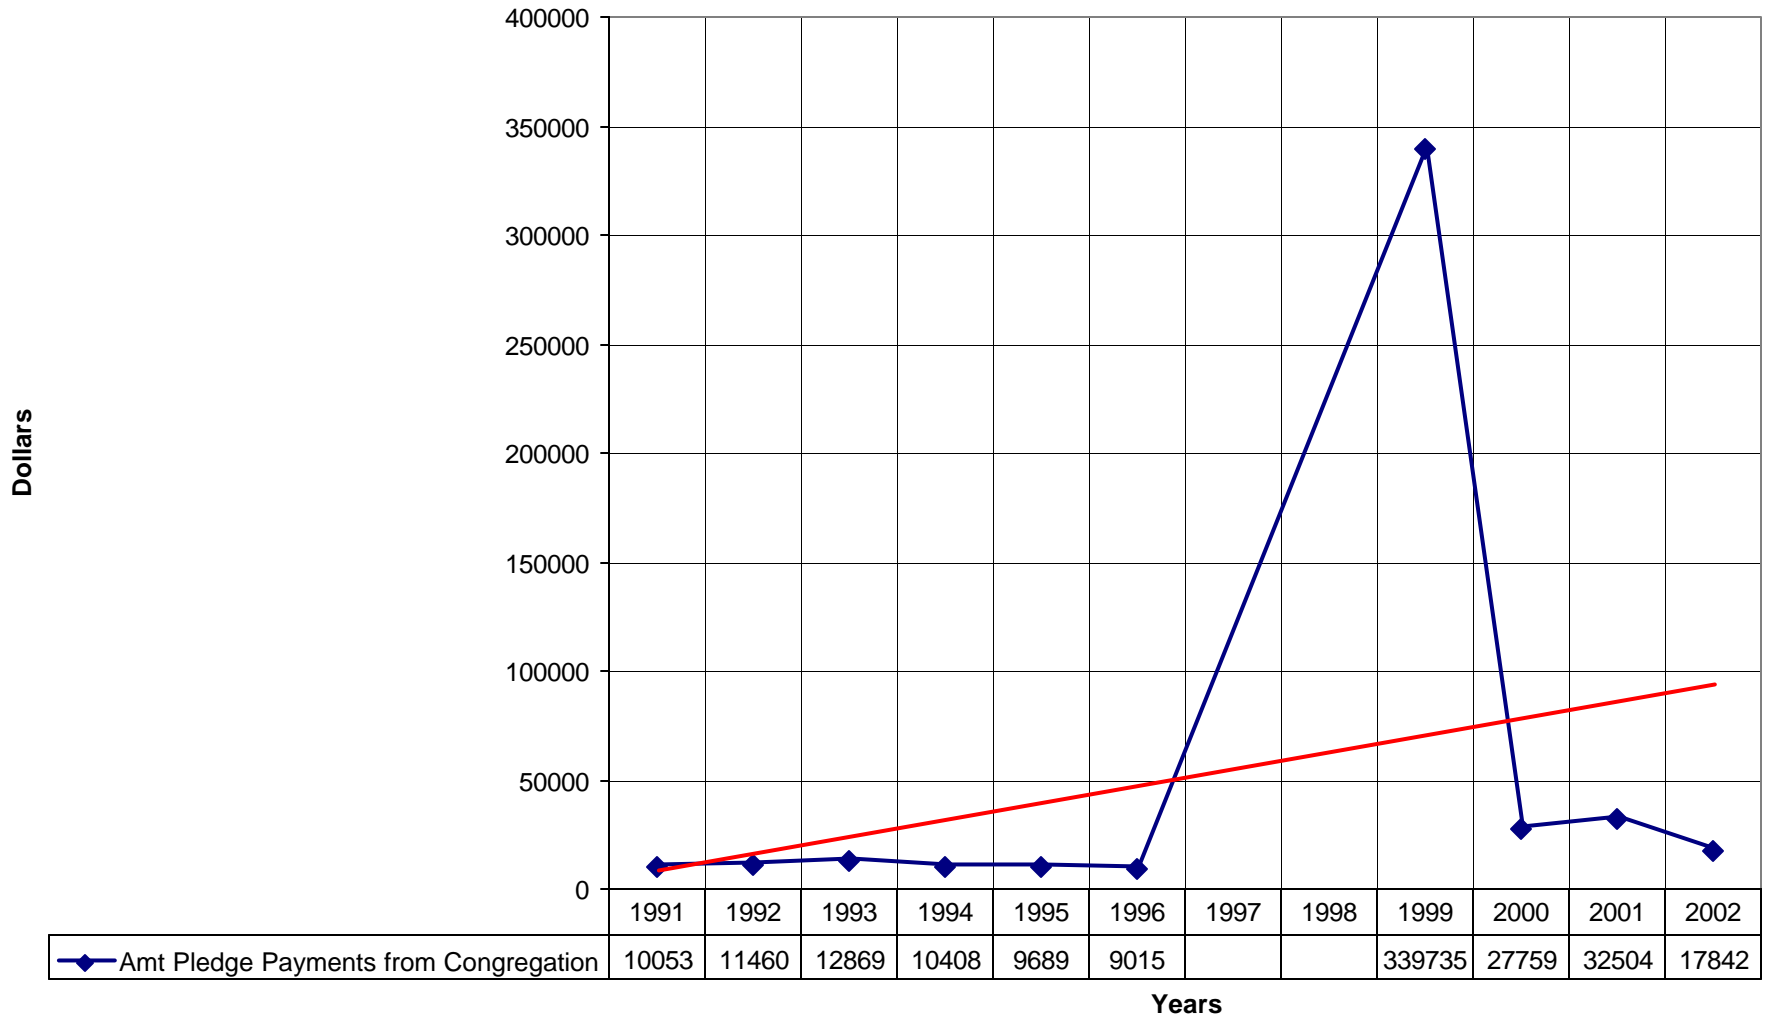

3042 St. Mary's Episcopal Church BRO

◆ Average Sunday Attendance
 ■ EasterAttendance
 — Linear (Average Sunday Attendance)
 — Linear (EasterAttendance)

3042 St. Mary's Episcopal Church BRO

◆ EasterAttendance

◆ EasterAttendance — Linear (EasterAttendance)

3042 St. Mary's Episcopal Church BRO

3042 St. Mary's Episcopal Church BRO

◆ Amt Pledge Payments from Congregation — Linear (Amt Pledge Payments from Congregation)

3042 St. Mary's Episcopal Church BRO

3042 St. Mary's Episcopal Church BRO

◆ Average Sunday Attendance — Linear (Average Sunday Attendance)

3042 St. Mary's Episcopal Church BRO

◆ Average Sunday Attendance
 ■ EasterAttendance
 — Linear (Average Sunday Attendance)
 — Linear (EasterAttendance)