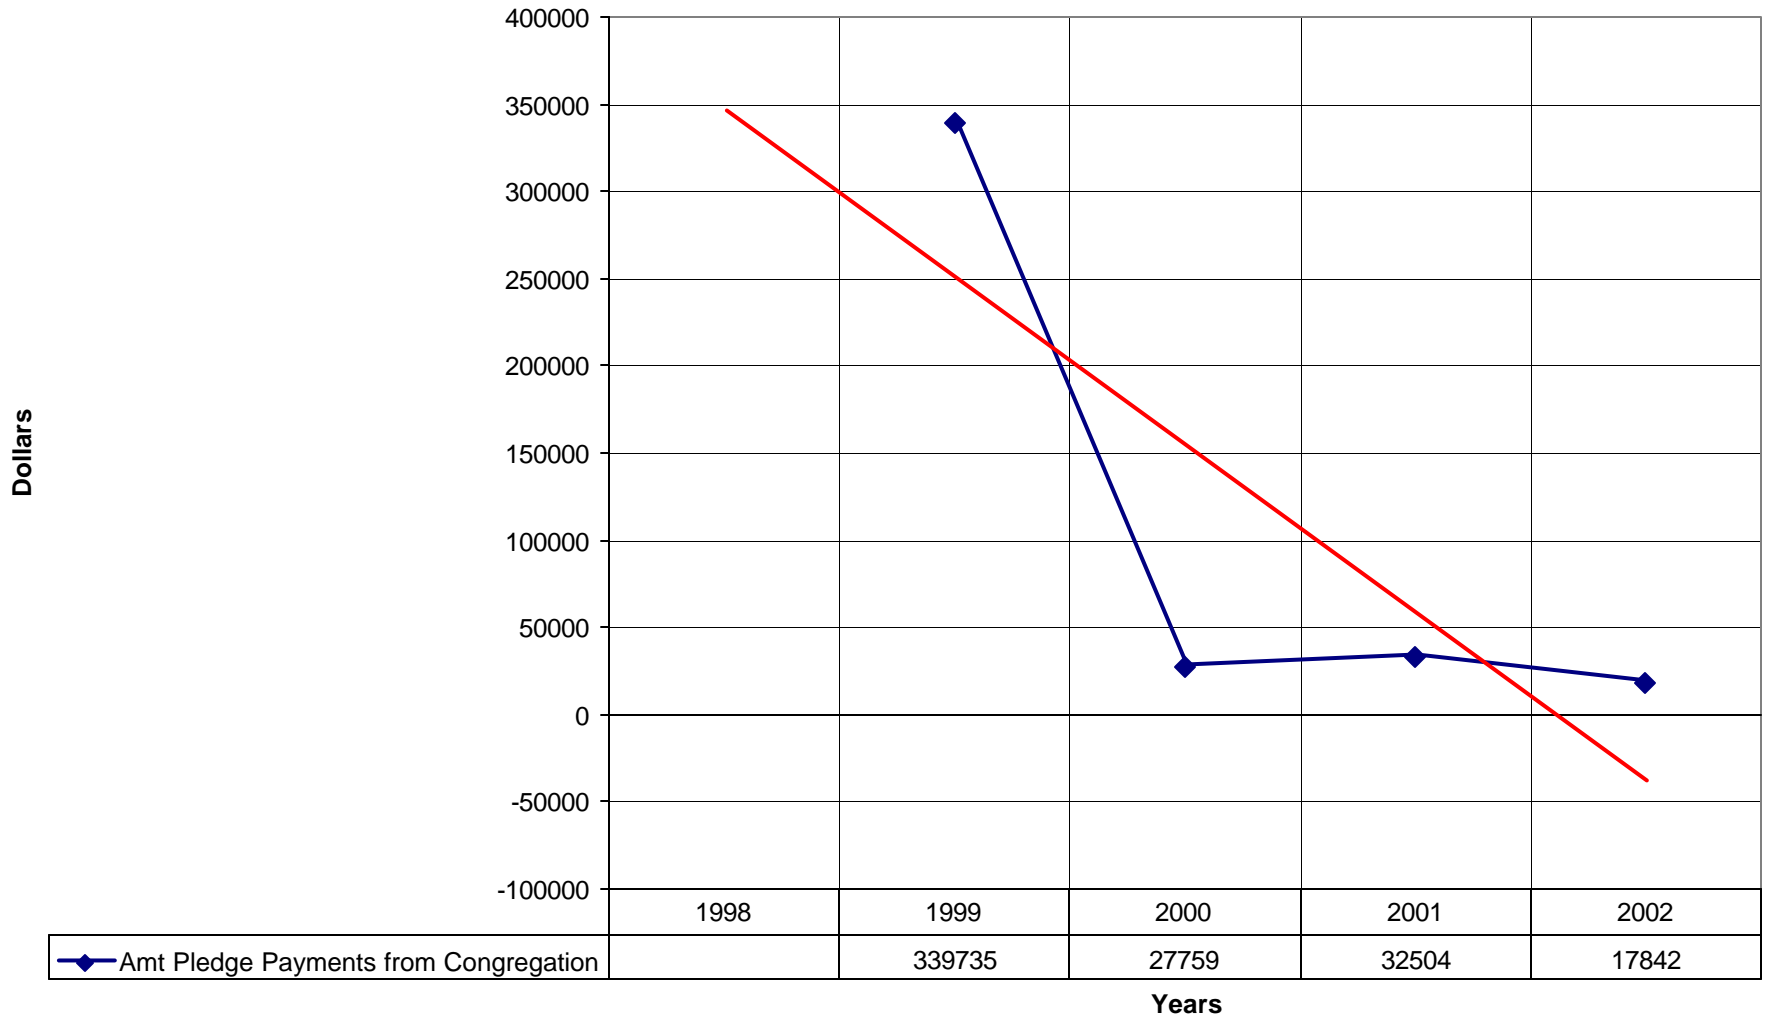

3042 St. Mary's Episcopal Church BRO

3042 St. Mary's Episcopal Church BRO

◆ Average Sunday Attendance — Linear (Average Sunday Attendance)

3042 St. Mary's Episcopal Church BRO

◆ Average Sunday Attendance
 ■ EasterAttendance
 — Linear (Average Sunday Attendance)
 — Linear (EasterAttendance)

3042 St. Mary's Episcopal Church BRO

◆ EasterAttendance — Linear (EasterAttendance)

3042 St. Mary's Episcopal Church BRO

◆ Number of Baptism — Linear (Number of Baptism)

3042 St. Mary's Episcopal Church BRO