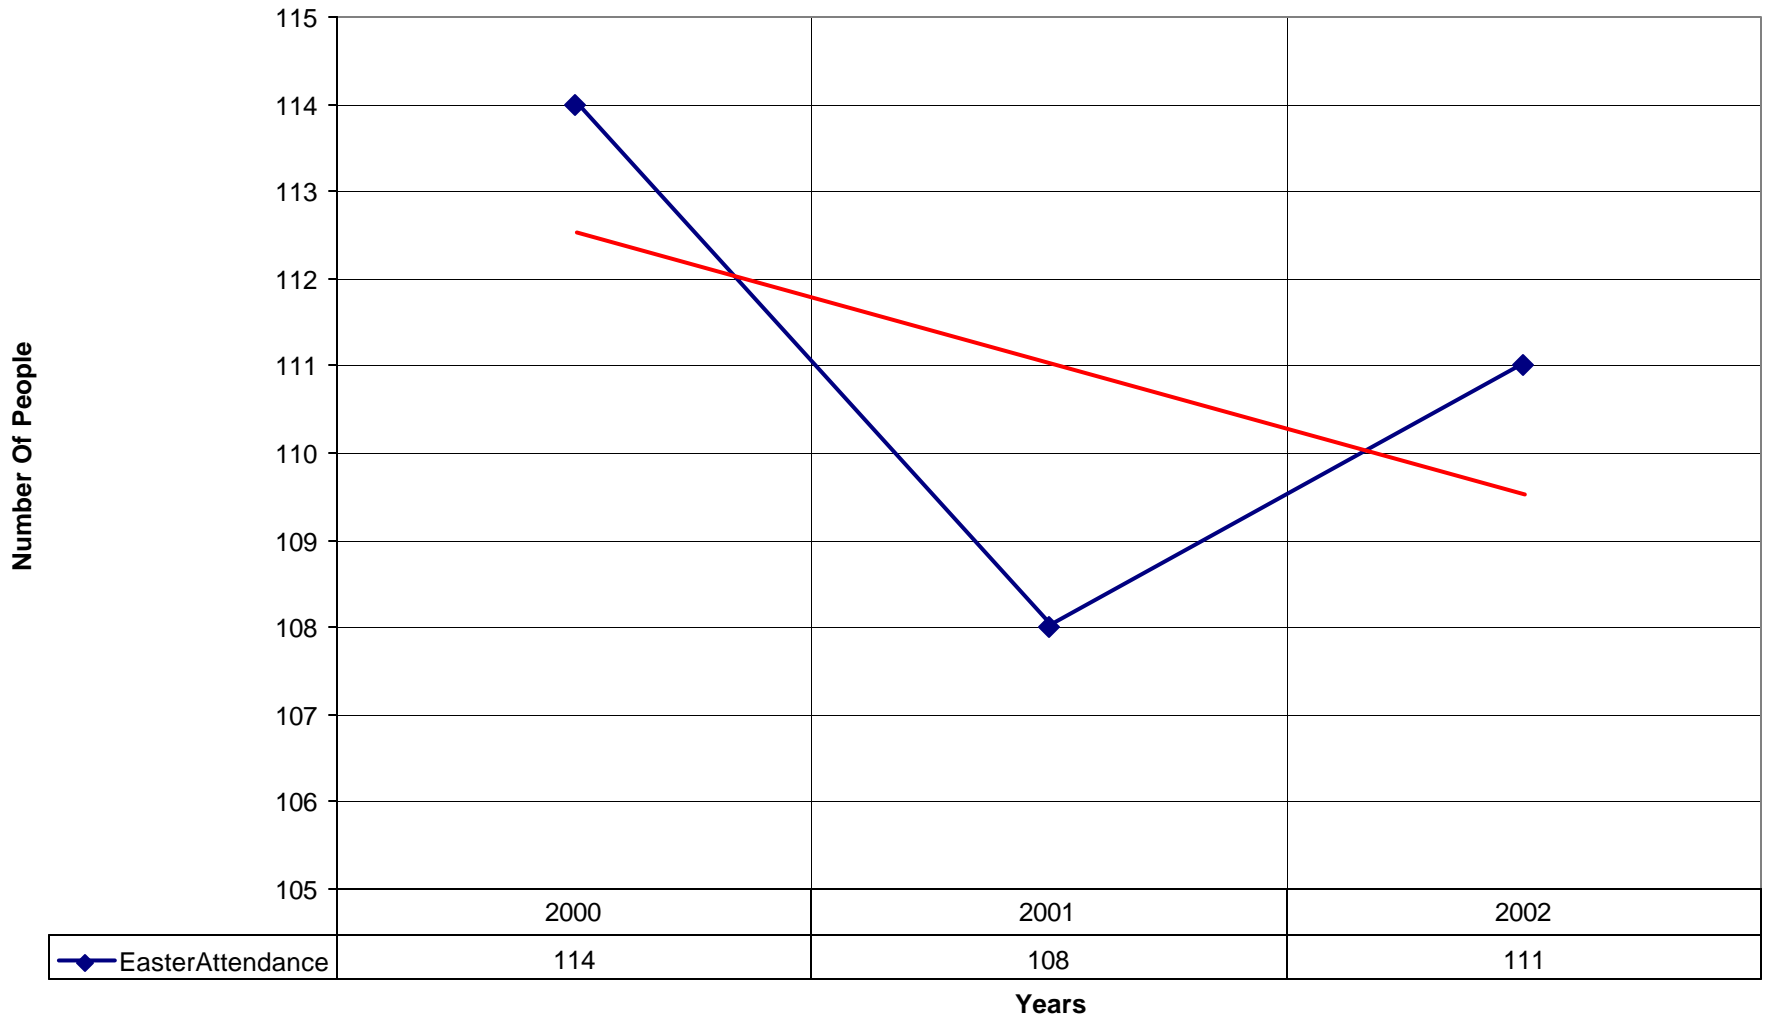

3042 St. Mary's Episcopal Church BRO

◆ EasterAttendance

2000

2001

2002

114

108

111

Years

◆ EasterAttendance — Linear (EasterAttendance)