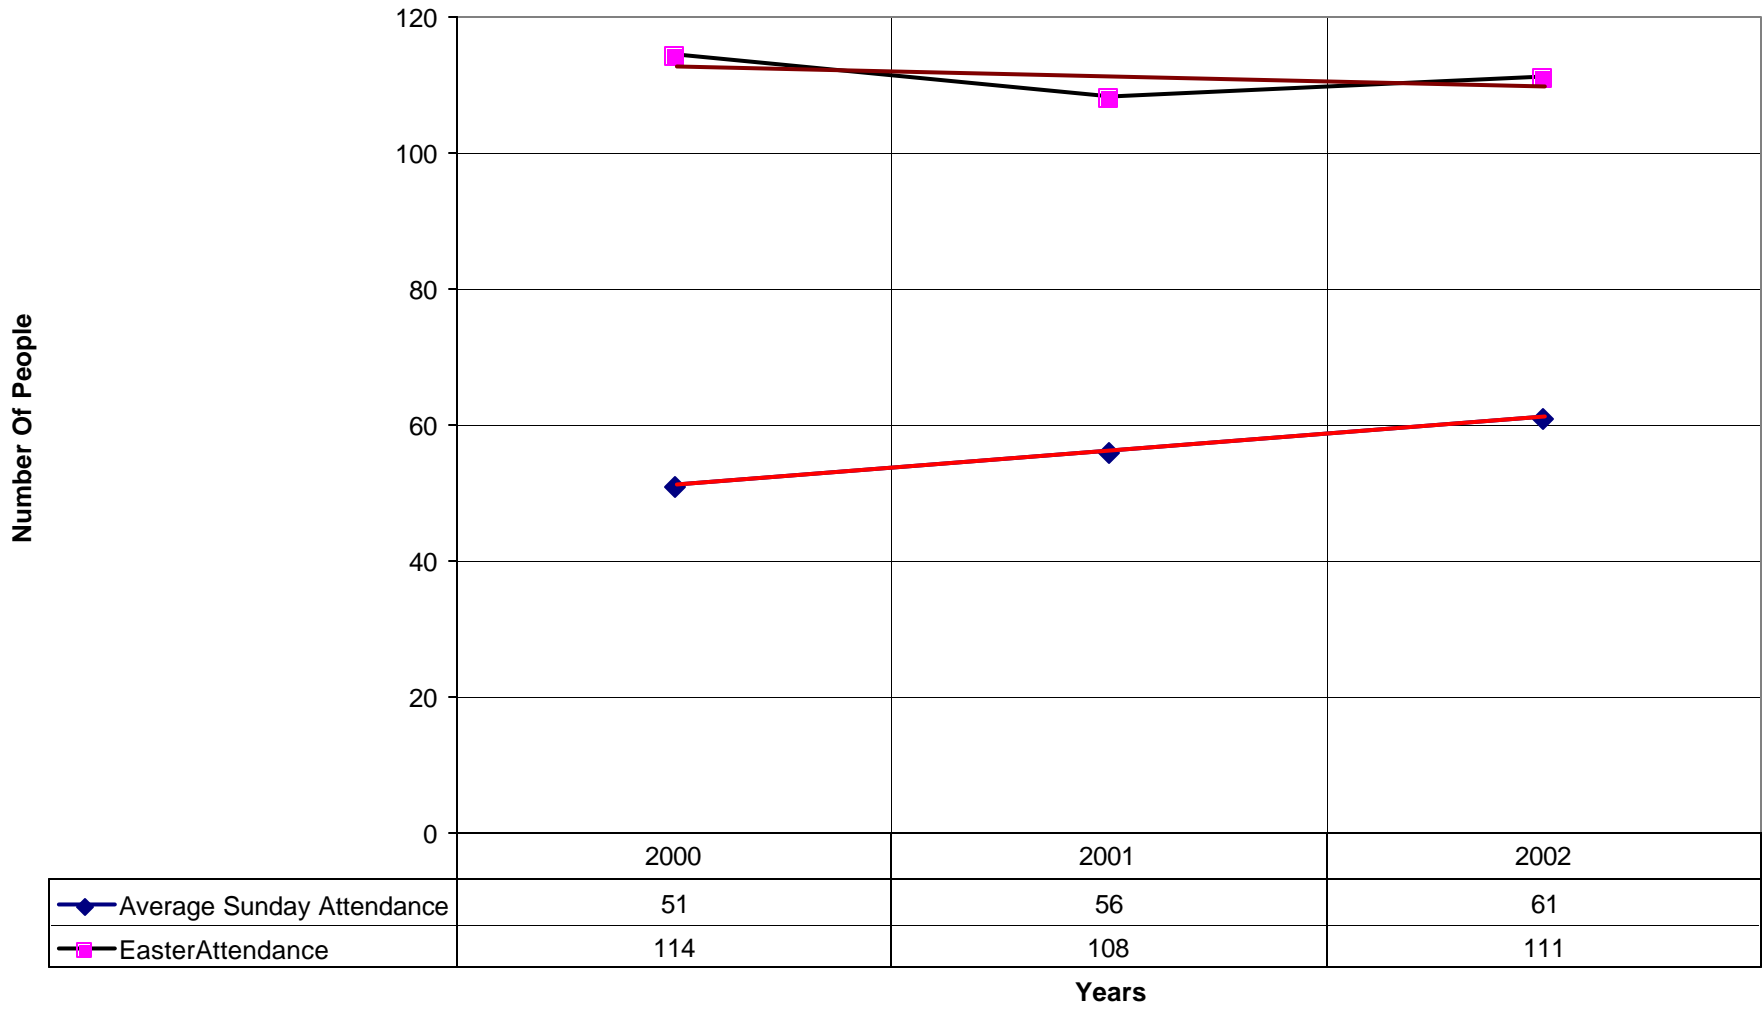

◆ Average Sunday Attendance — Linear (Average Sunday Attendance)

3042 St. Mary's Episcopal Church BRO

◆ Average Sunday Attendance
 ■ EasterAttendance
 — Linear (Average Sunday Attendance)
 — Linear (EasterAttendance)