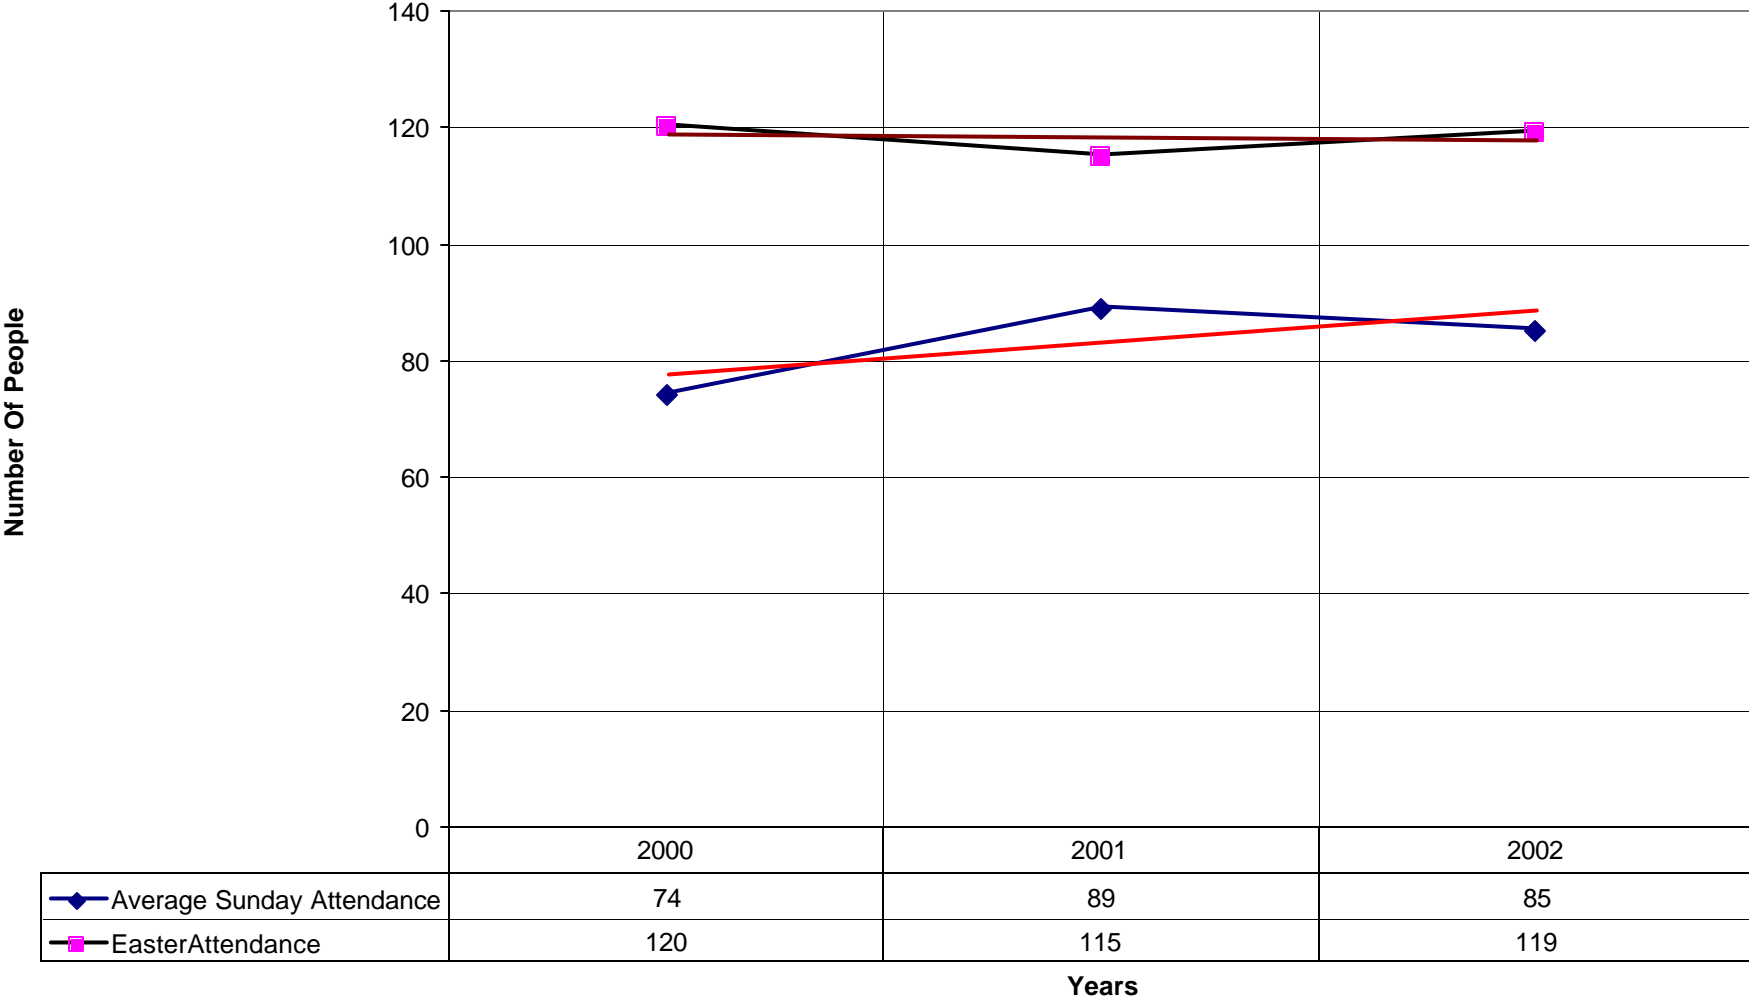

3027 St Christopher's Episcopal Church BRO

Number of Pledges Linear (Number of Pledges)

3027 St Christopher's Episcopal Church BRO

◆ Average Sunday Attendance — Linear (Average Sunday Attendance)

3027 St Christopher's Episcopal Church BRO

◆ Average Sunday Attendance ■ EasterAttendance — Linear (Average Sunday Attendance) — Linear (EasterAttendance)

3027 St Christopher's Episcopal Church BRO

—◆— EasterAttendance — Linear (EasterAttendance)