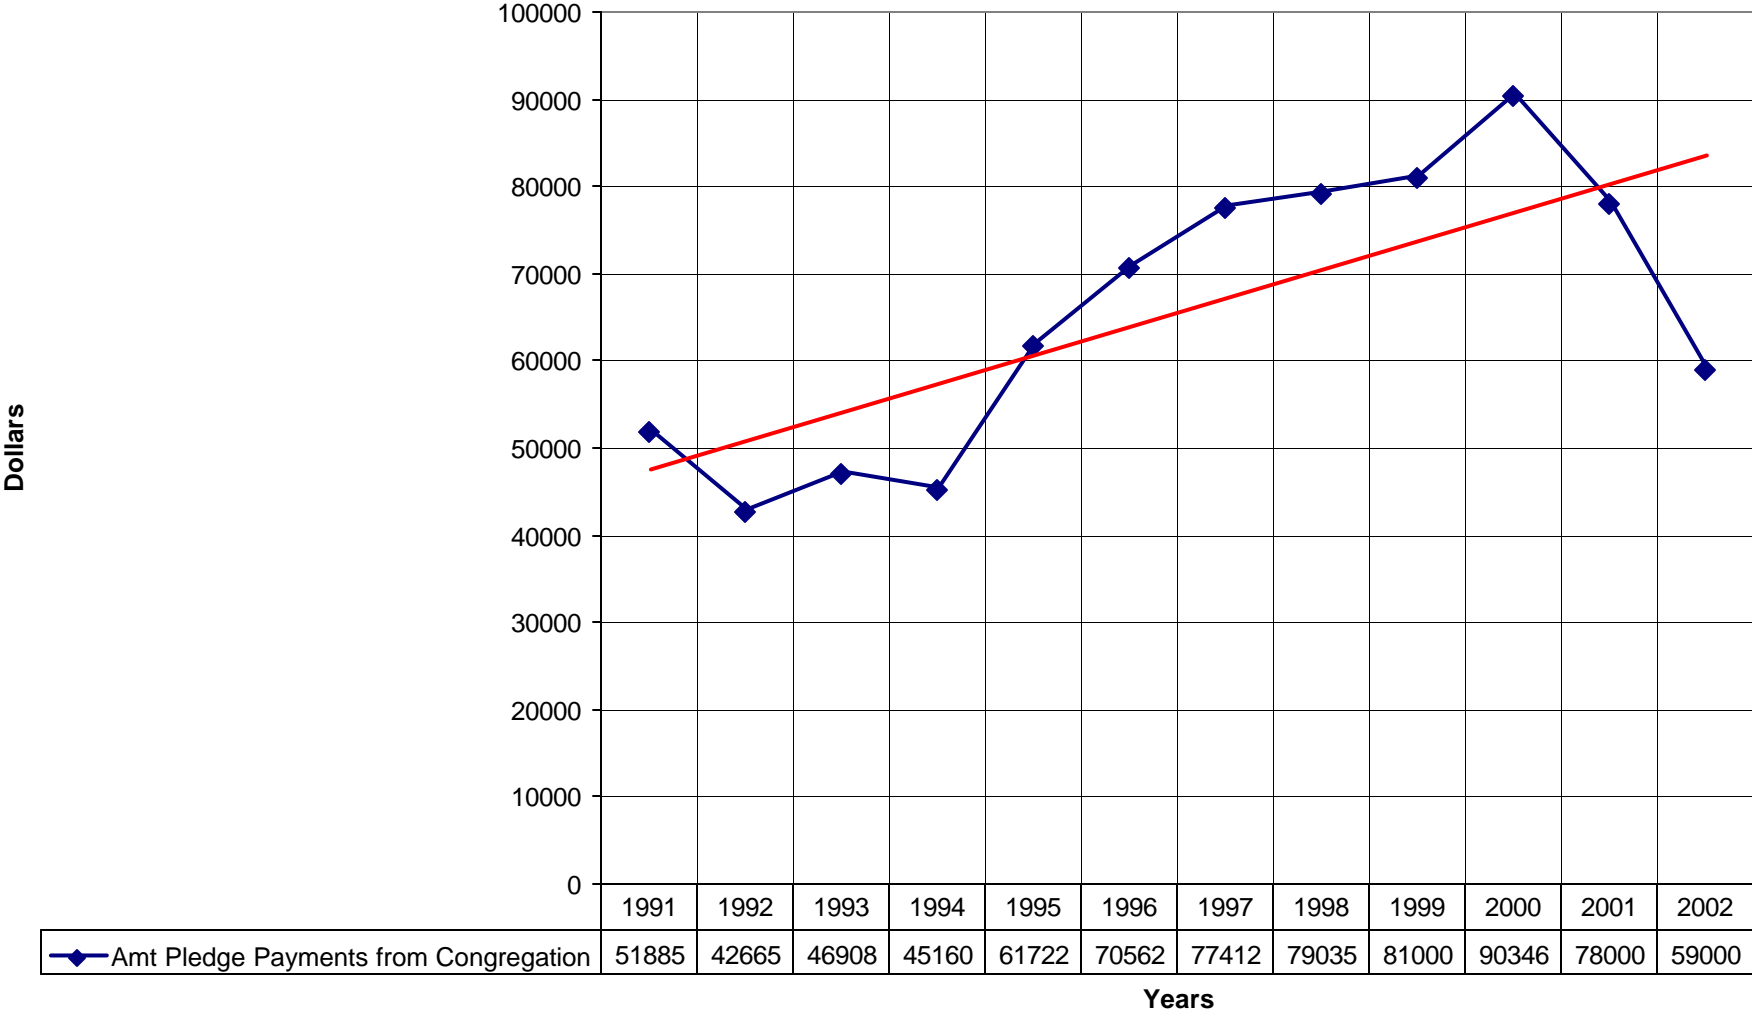

3027 St Christopher's Episcopal Church BRO

◆ Amt Pledge Payments from Congregation — Linear (Amt Pledge Payments from Congregation)