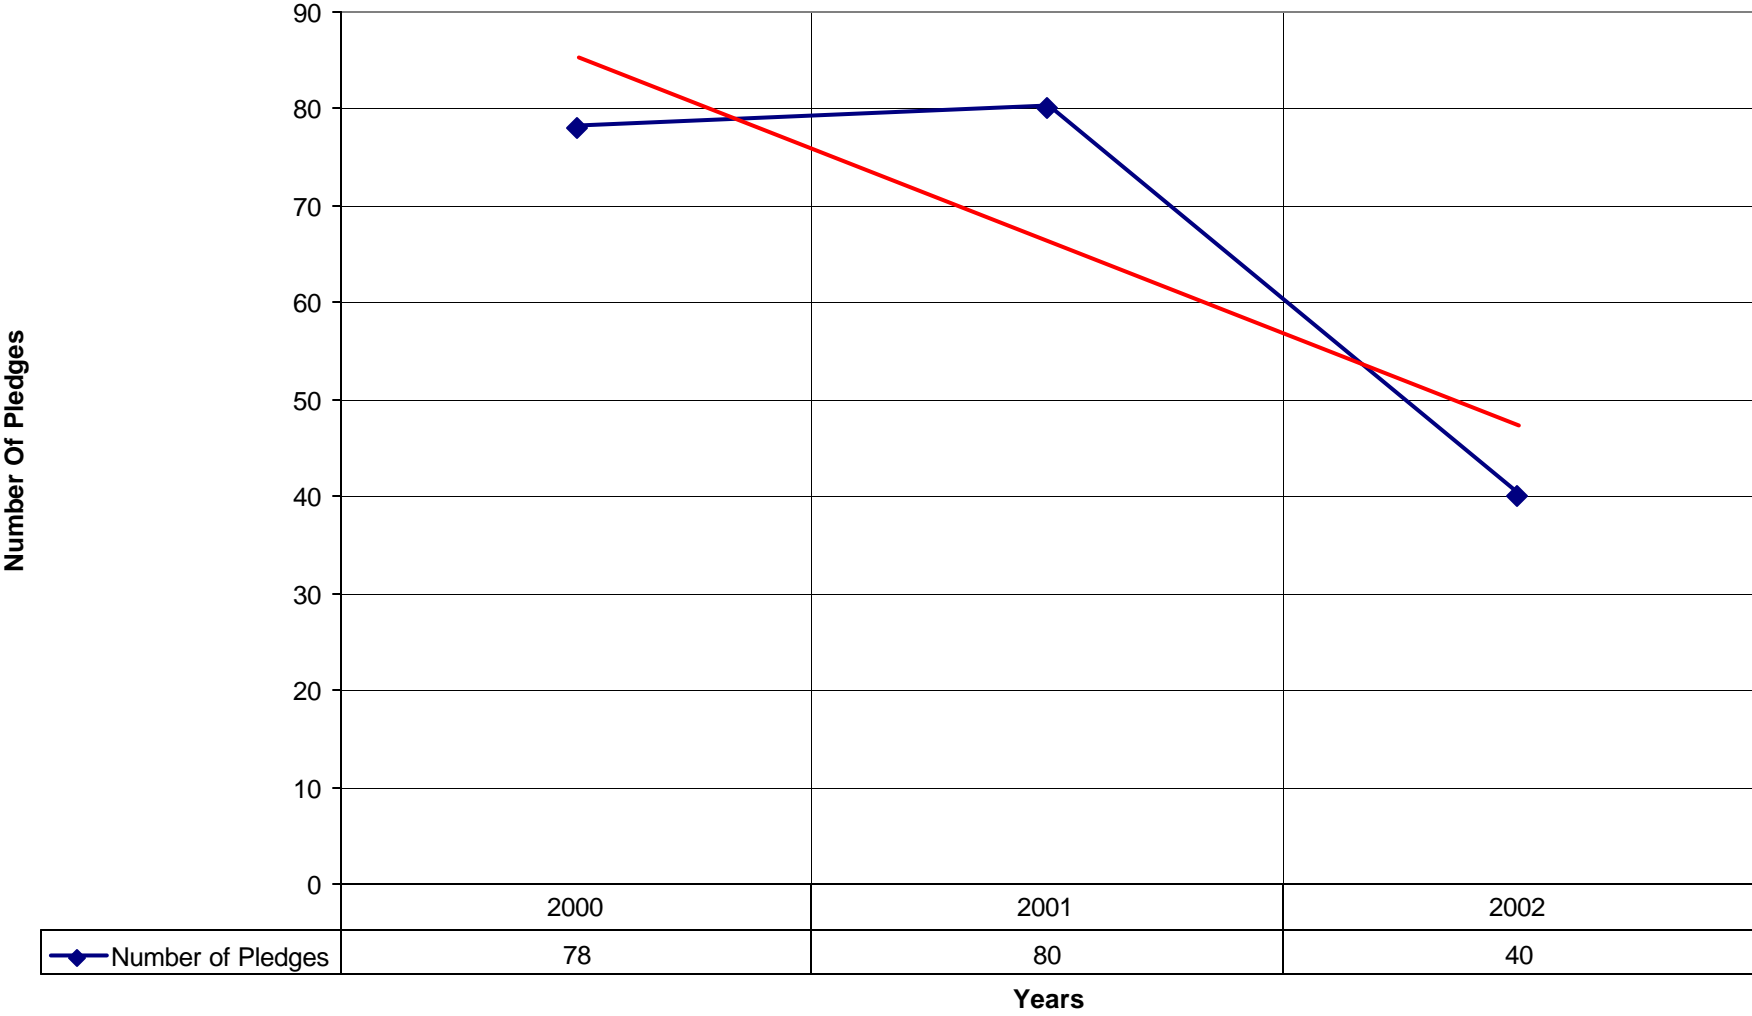

3027 St Christopher's Episcopal Church BRO

Number of Pledges Linear (Number of Pledges)