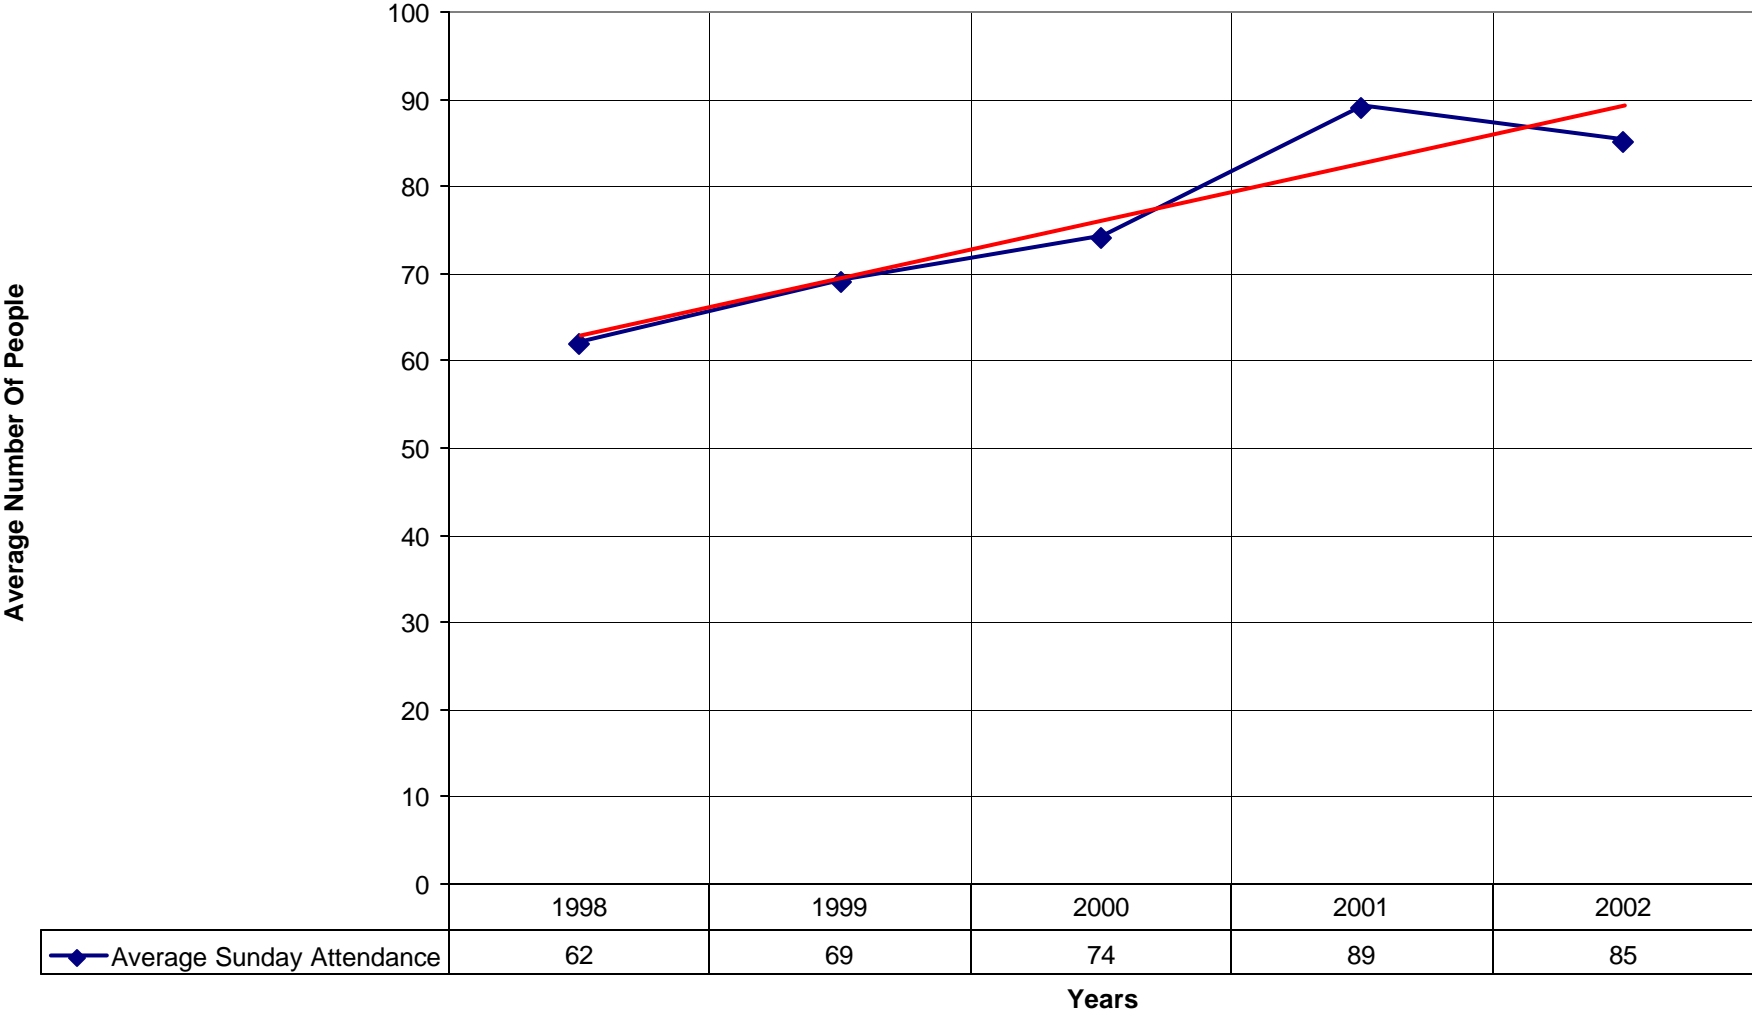

3027 St Christopher's Episcopal Church BRO

◆ Average Sunday Attendance — Linear (Average Sunday Attendance)