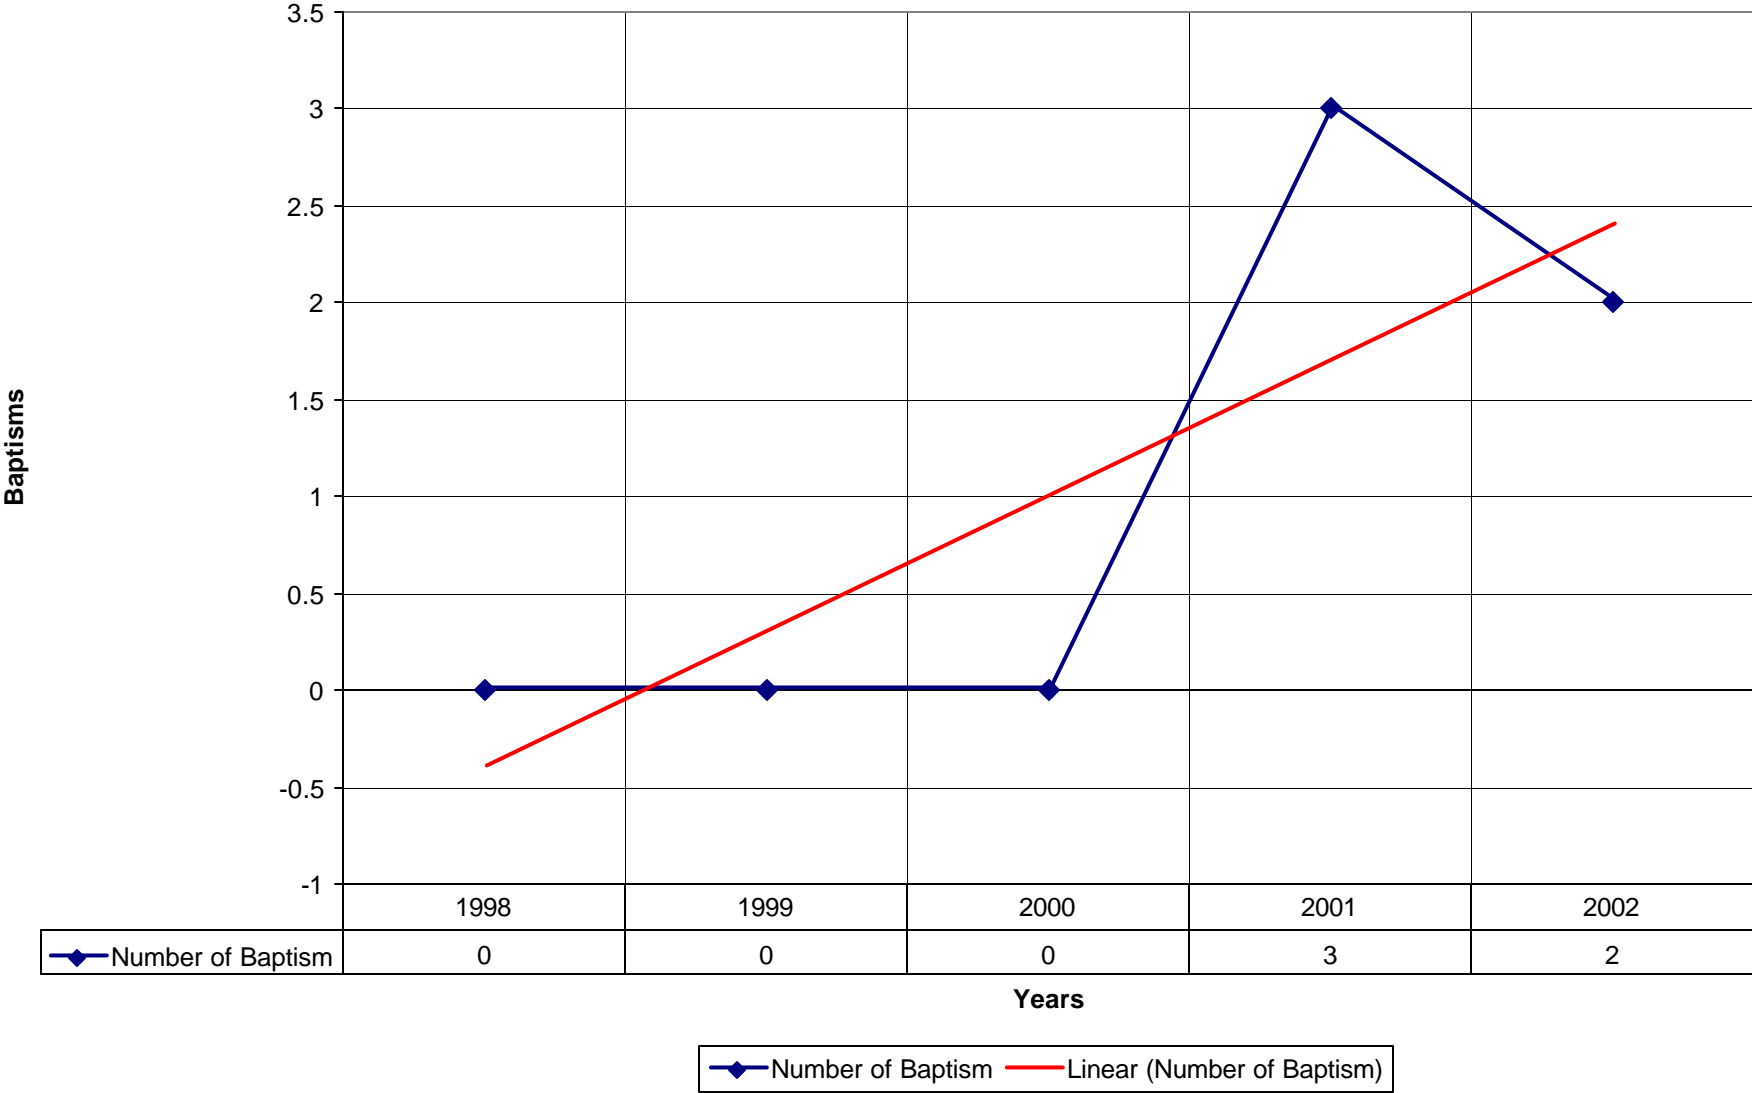

3027 St Christopher's Episcopal Church BRO