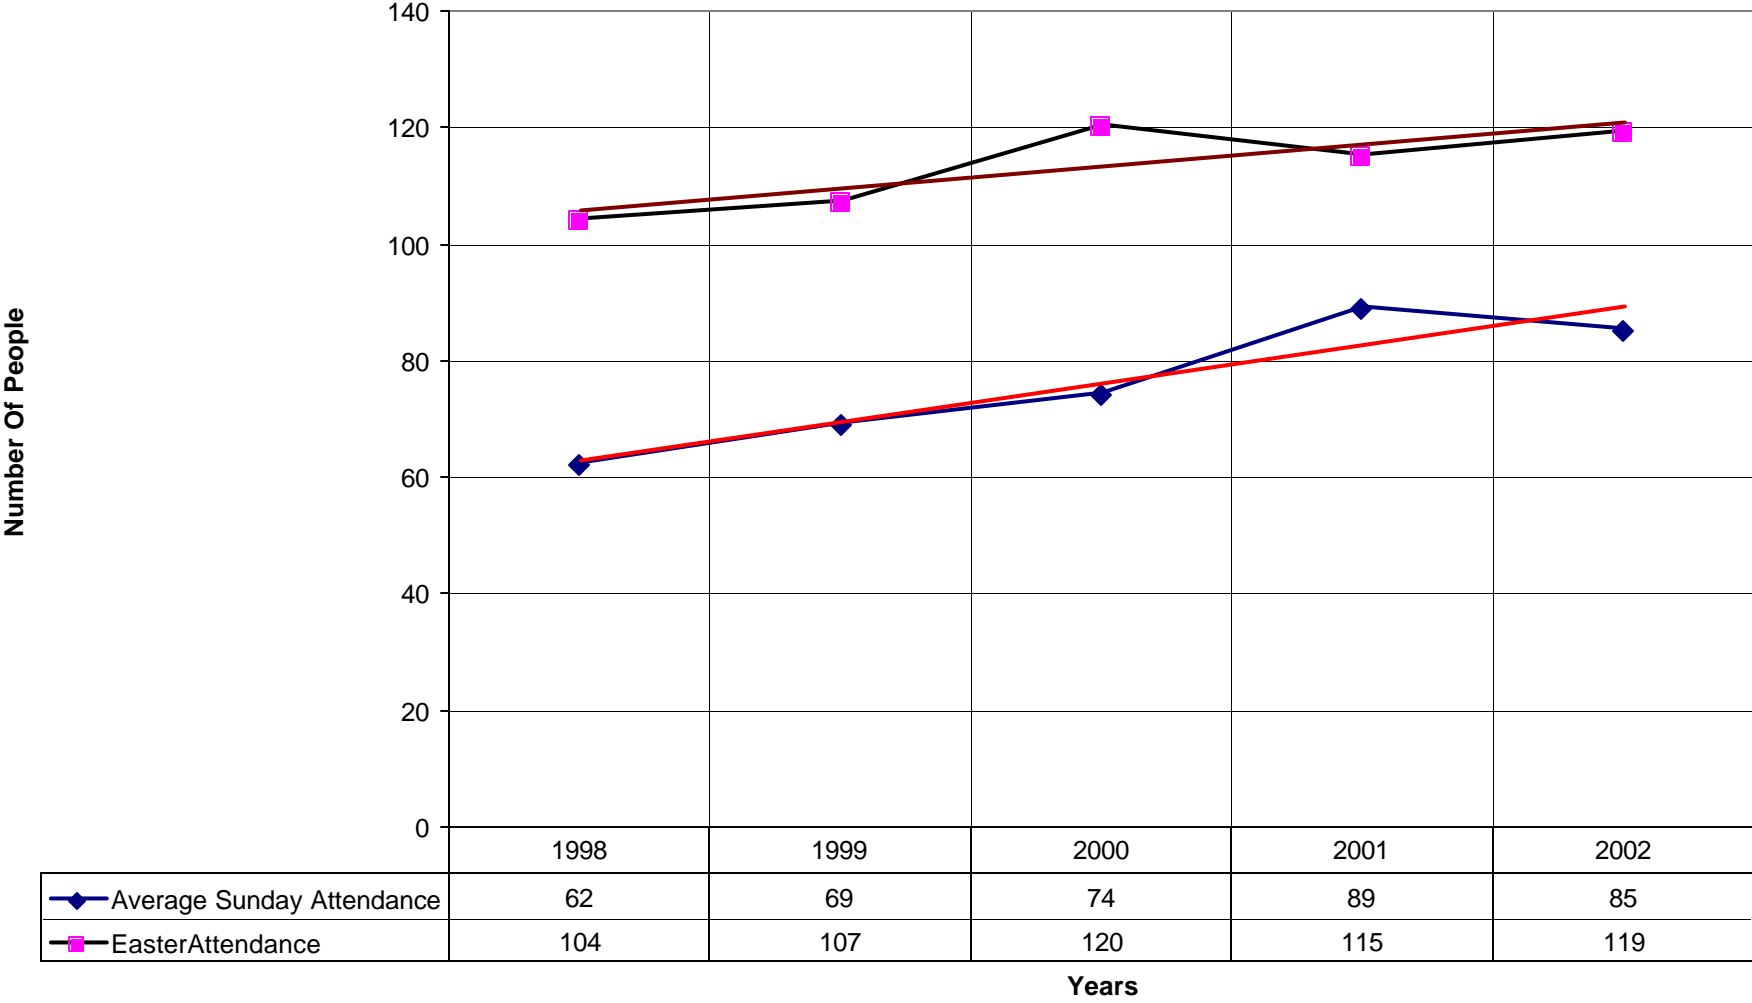

3027 St Christopher's Episcopal Church BRO

◆ Average Sunday Attendance
 ■ EasterAttendance
 — Linear (Average Sunday Attendance)
 — Linear (EasterAttendance)

3027 St Christopher's Episcopal Church BRO

—◆— EasterAttendance — Linear (EasterAttendance)

◆ Number of Pledges — Linear (Number of Pledges)

3027 St Christopher's Episcopal Church BRO

◆ Average Sunday Attendance — Linear (Average Sunday Attendance)

3027 St Christopher's Episcopal Church BRO

◆ Average Sunday Attendance ■ EasterAttendance — Linear (Average Sunday Attendance) — Linear (EasterAttendance)