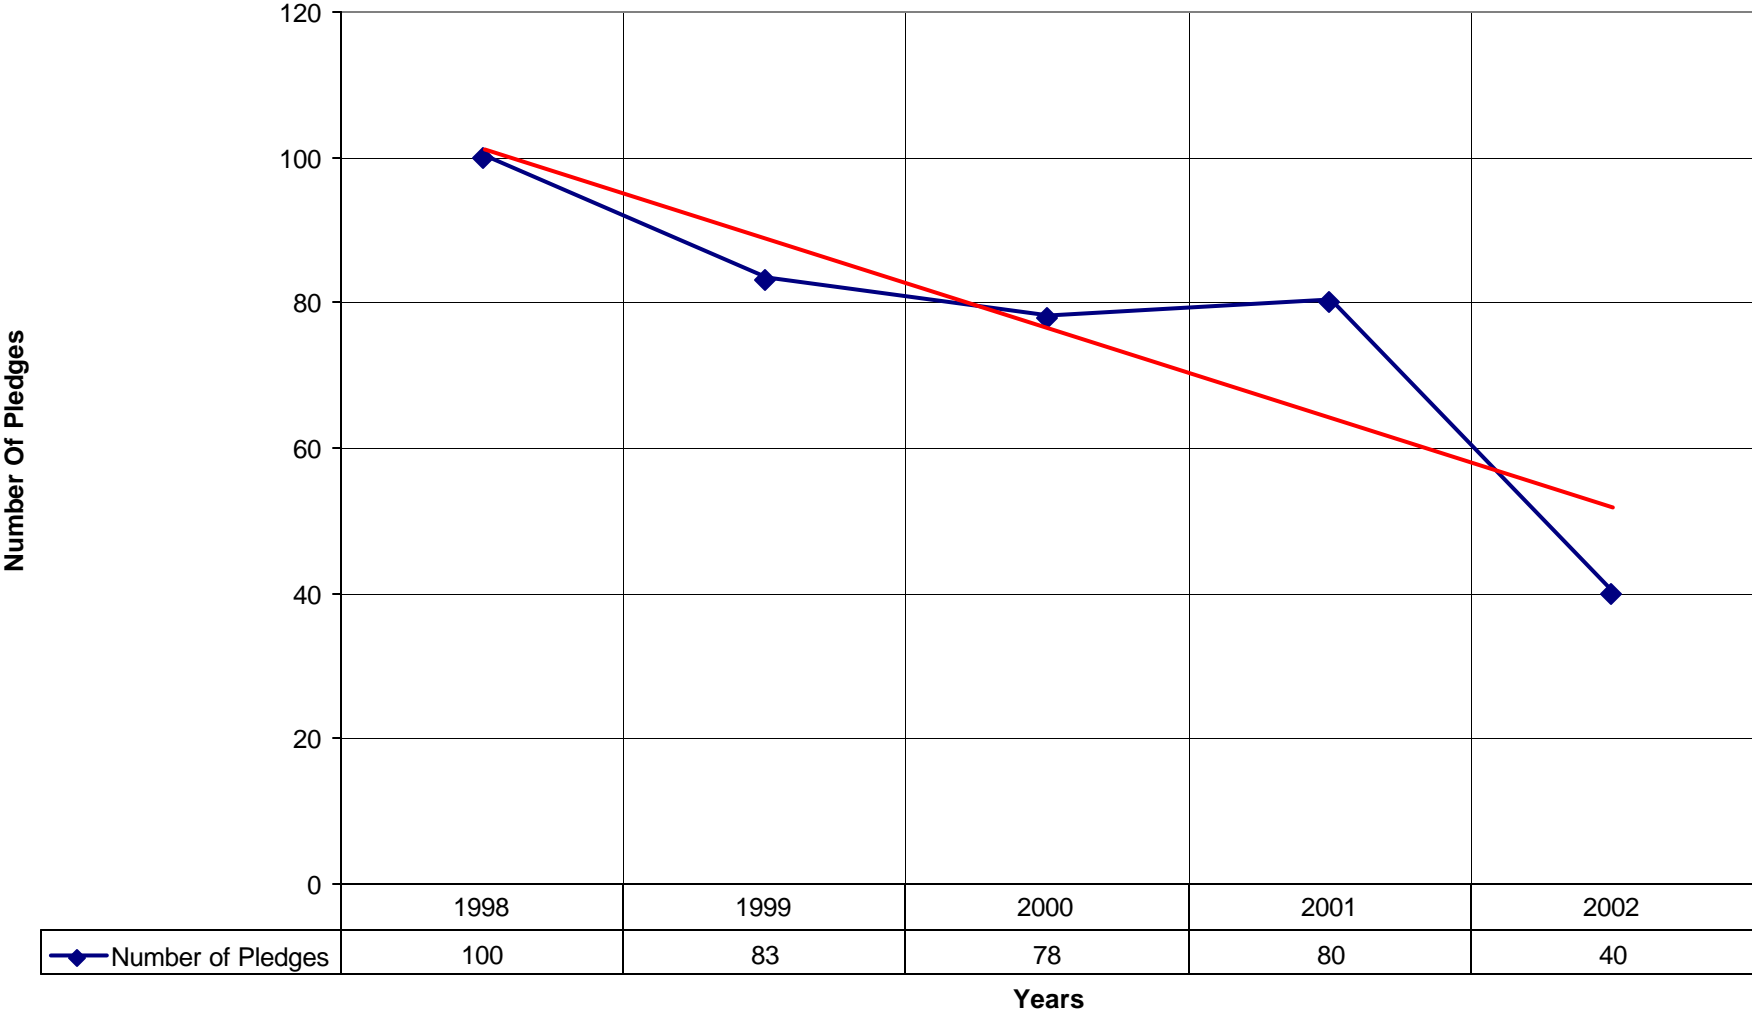

3027 St Christopher's Episcopal Church BRO

Number of Pledges Linear (Number of Pledges)