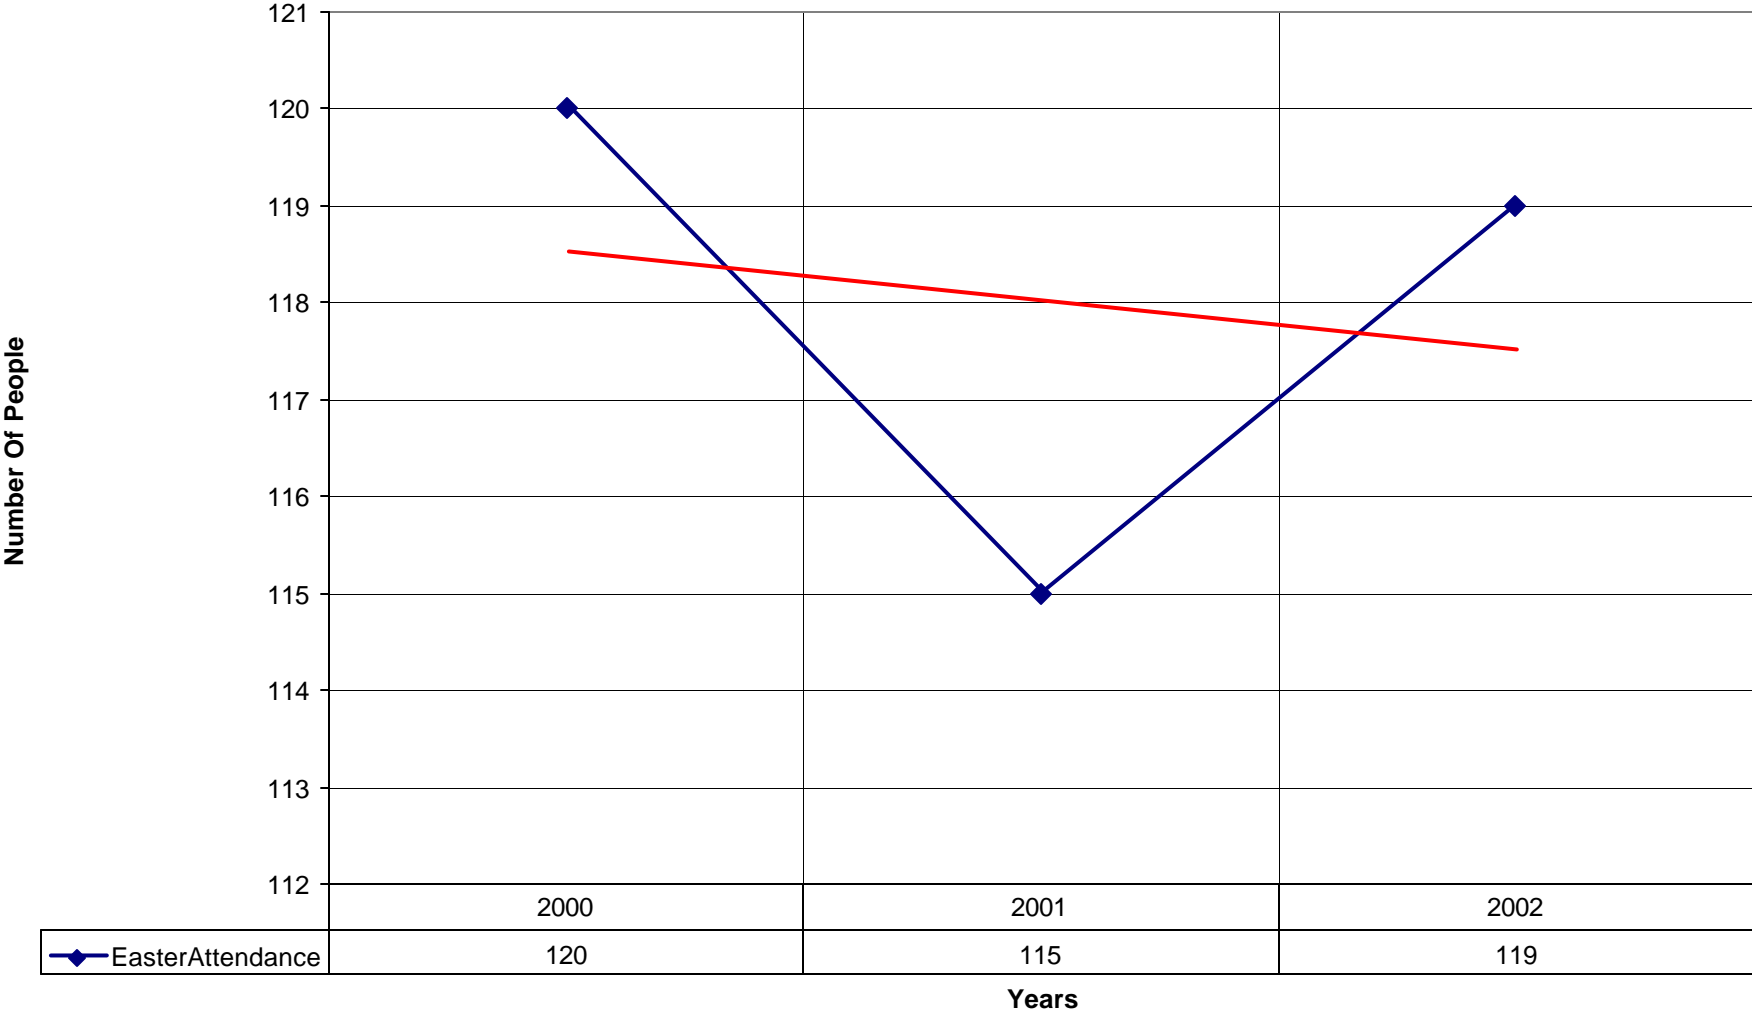

3027 St Christopher's Episcopal Church BRO

Number of Pledges Linear (Number of Pledges)

3027 St Christopher's Episcopal Church BRO

◆ Average Sunday Attendance — Linear (Average Sunday Attendance)

3027 St Christopher's Episcopal Church BRO

◆ Average Sunday Attendance ■ EasterAttendance — Linear (Average Sunday Attendance) — Linear (EasterAttendance)

3027 St Christopher's Episcopal Church BRO

—◆— EasterAttendance — Linear (EasterAttendance)