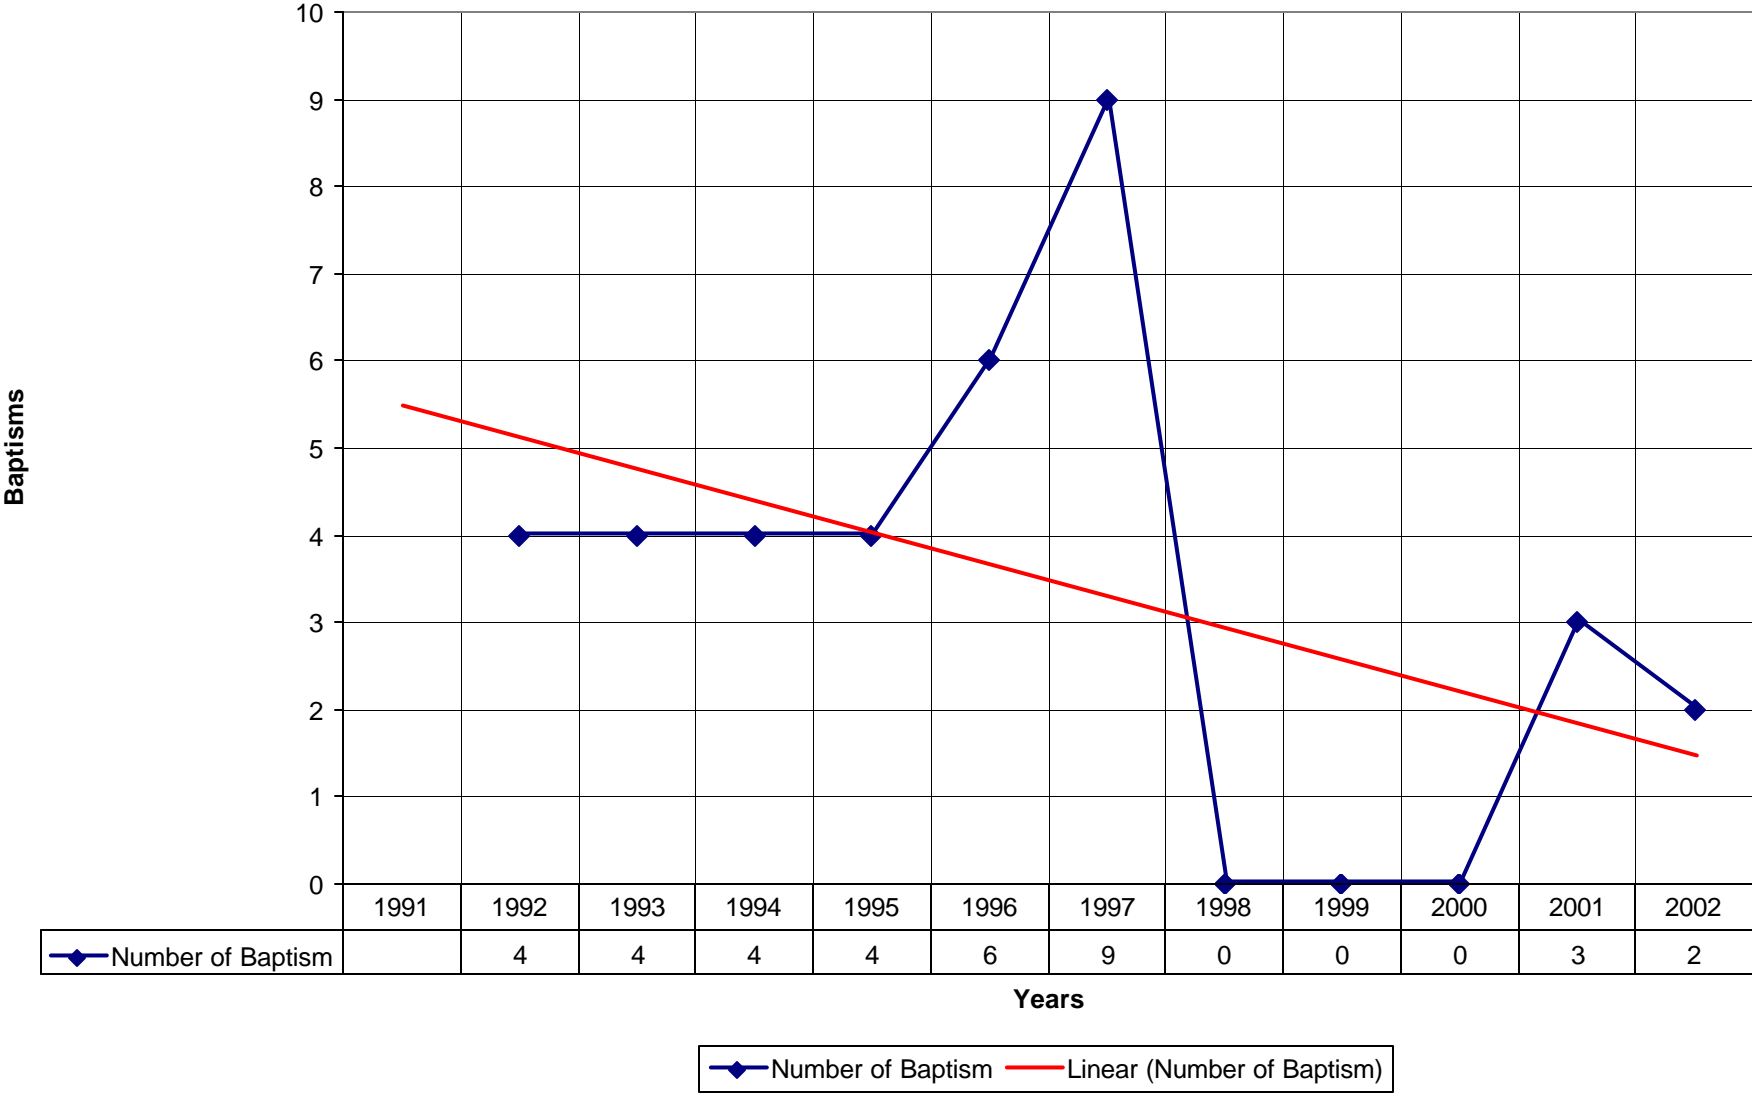

3027 St Christopher's Episcopal Church BRO