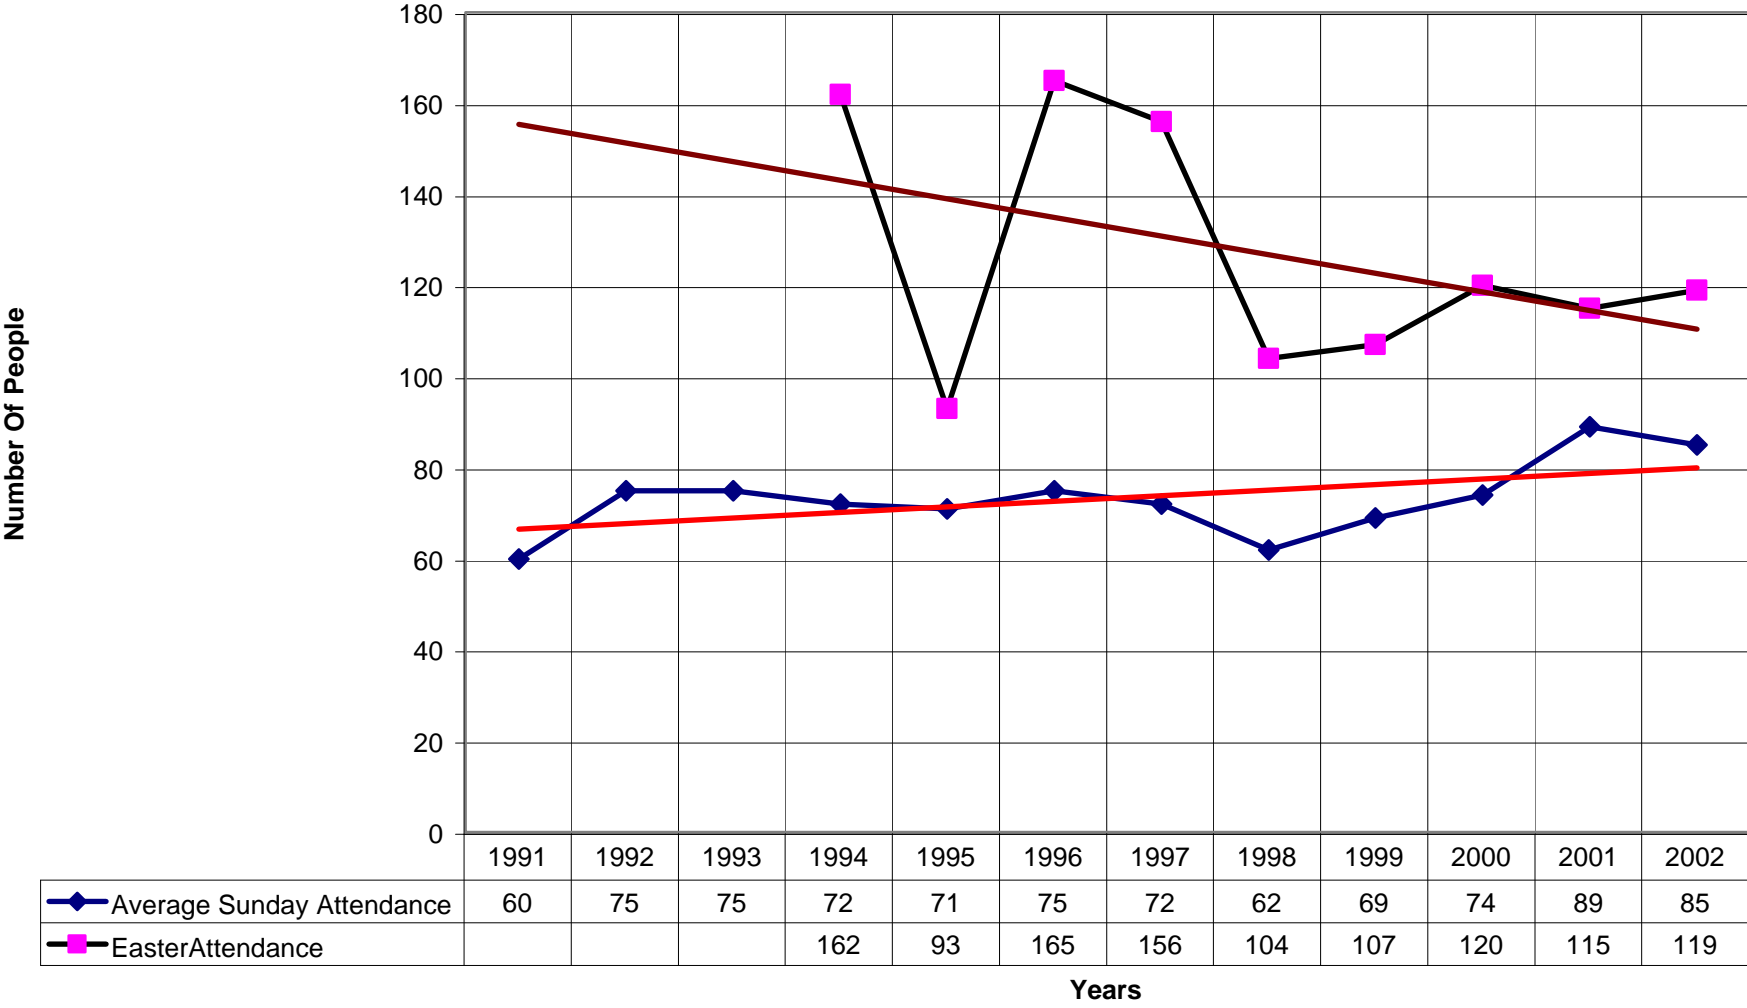

3027 St Christopher's Episcopal Church BRO

◆ Average Sunday Attendance
 ■ EasterAttendance
 — Linear (Average Sunday Attendance)
 — Linear (EasterAttendance)

3027 St Christopher's Episcopal Church BRO

—◆— EasterAttendance — Linear (EasterAttendance)

◆ Number of Pledges — Linear (Number of Pledges)

3027 St Christopher's Episcopal Church BRO

◆ Average Sunday Attendance — Linear (Average Sunday Attendance)

3027 St Christopher's Episcopal Church BRO

◆ Average Sunday Attendance ■ EasterAttendance — Linear (Average Sunday Attendance) — Linear (EasterAttendance)