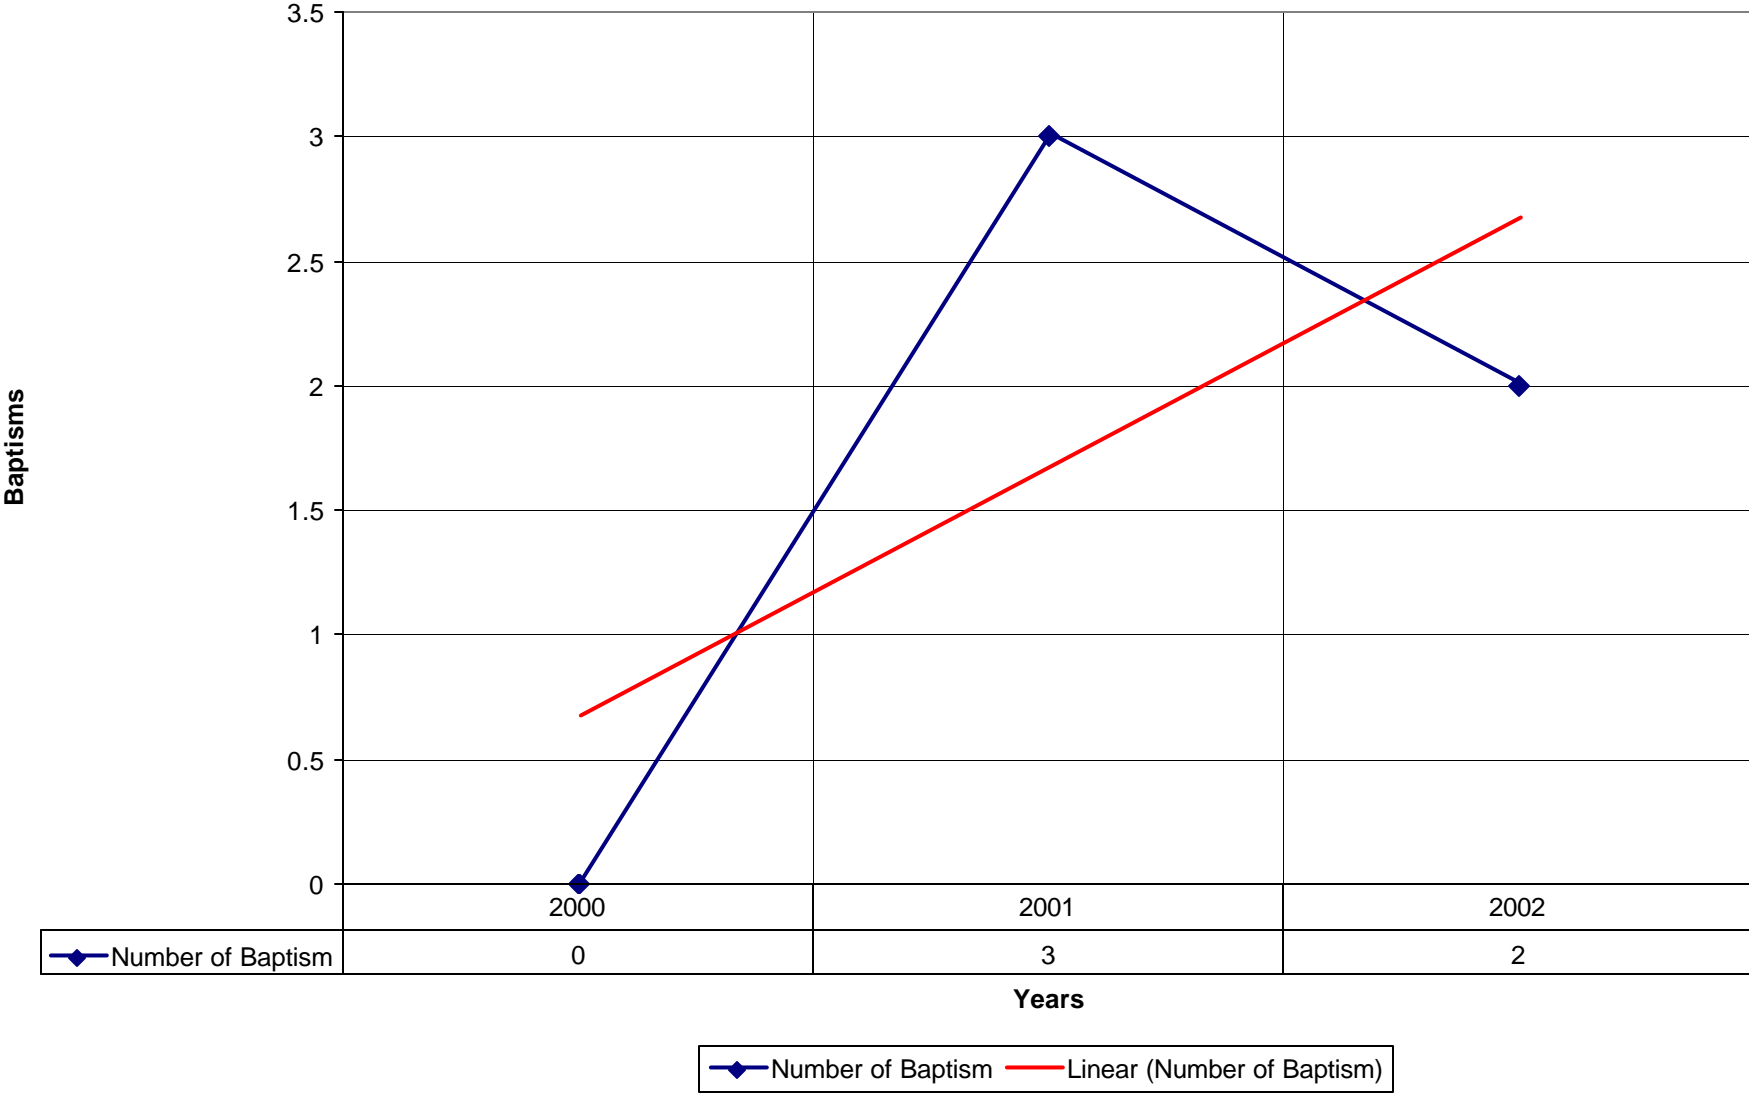

3027 St Christopher's Episcopal Church BRO