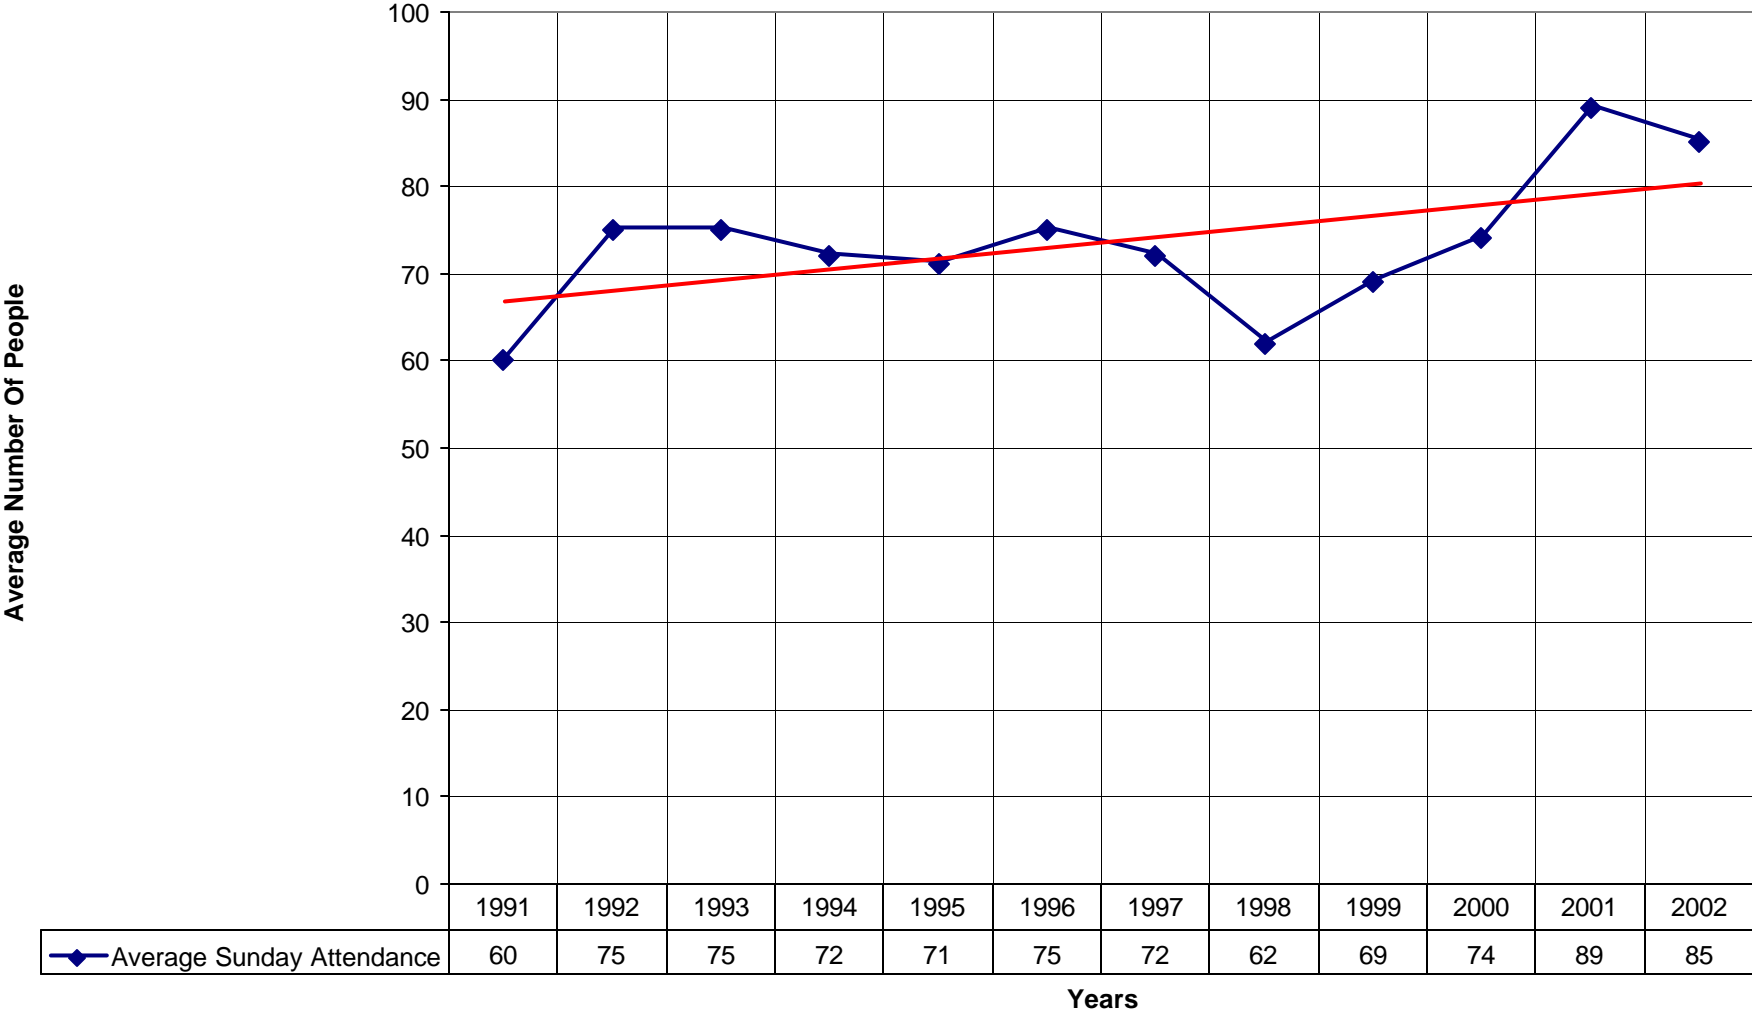

3027 St Christopher's Episcopal Church BRO

◆ Average Sunday Attendance
 ■ EasterAttendance
 — Linear (Average Sunday Attendance)
 — Linear (EasterAttendance)

3027 St Christopher's Episcopal Church BRO

—◆— EasterAttendance — Linear (EasterAttendance)

◆ Number of Pledges — Linear (Number of Pledges)

3027 St Christopher's Episcopal Church BRO

◆ Average Sunday Attendance — Linear (Average Sunday Attendance)

3027 St Christopher's Episcopal Church BRO

◆ Average Sunday Attendance ■ EasterAttendance — Linear (Average Sunday Attendance) — Linear (EasterAttendance)