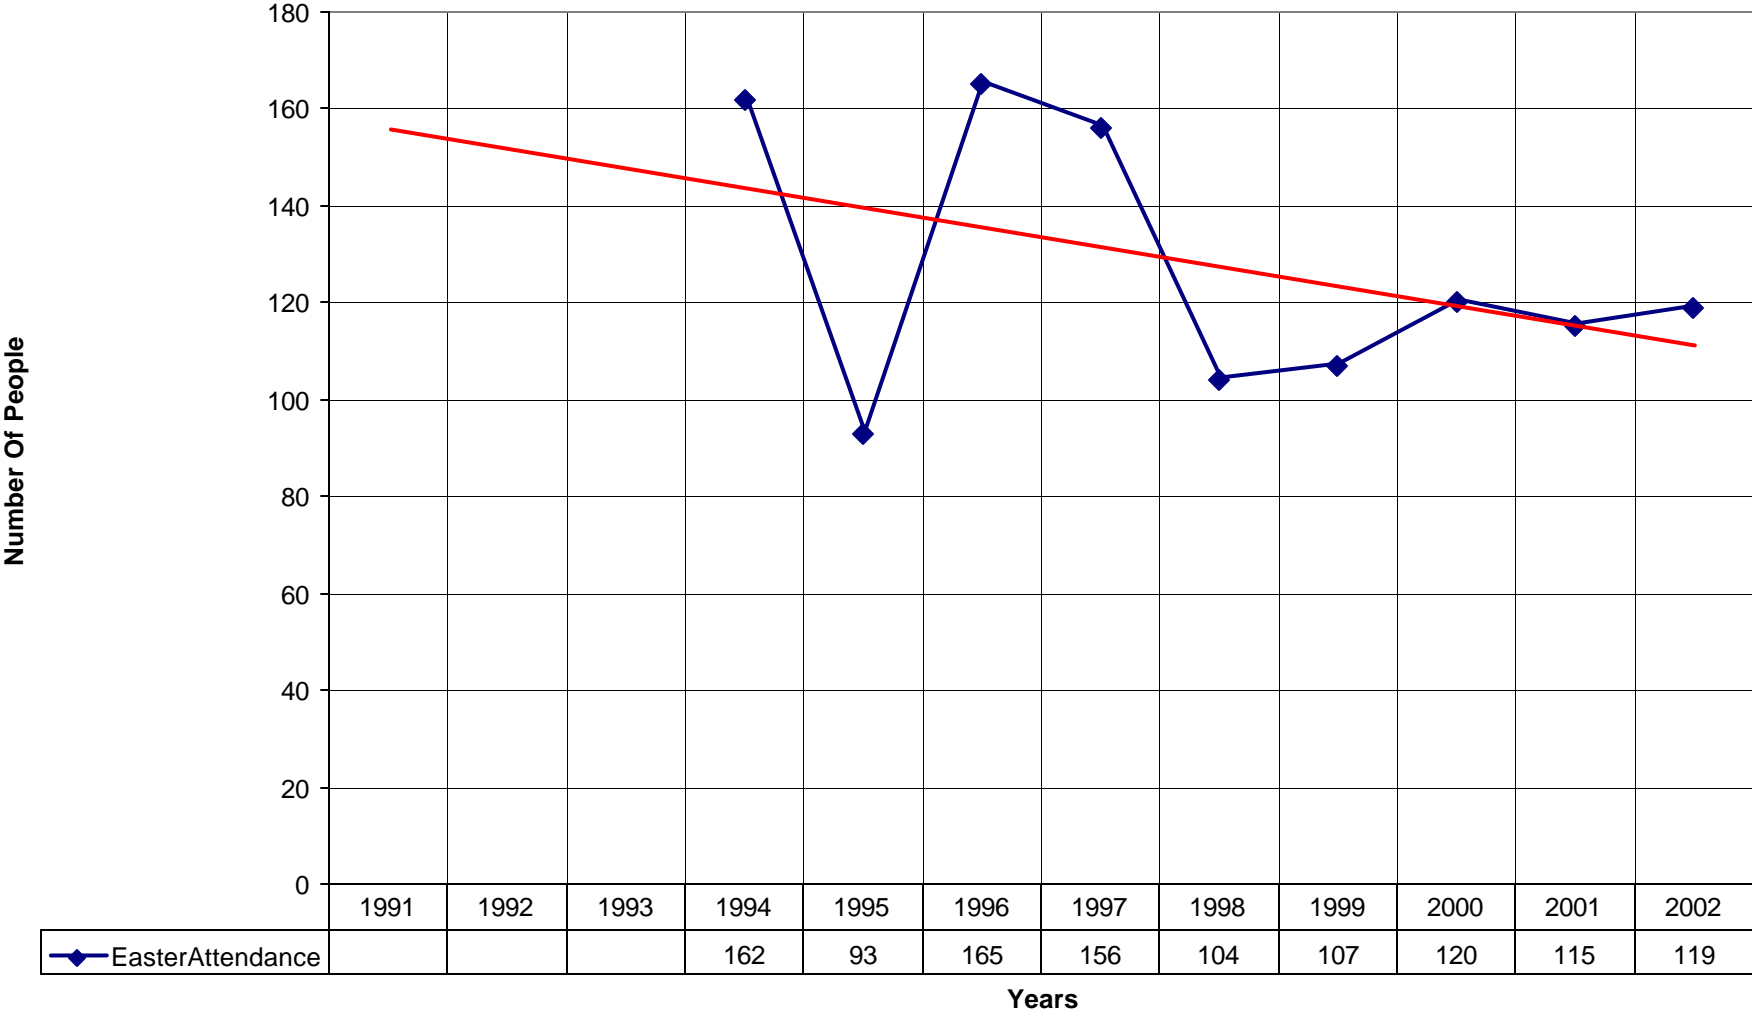

3027 St Christopher's Episcopal Church BRO

◆ Average Sunday Attendance
 ■ EasterAttendance
 — Linear (Average Sunday Attendance)
 — Linear (EasterAttendance)

3027 St Christopher's Episcopal Church BRO

—◆— EasterAttendance — Linear (EasterAttendance)

◆ Number of Pledges — Linear (Number of Pledges)

3027 St Christopher's Episcopal Church BRO

◆ Average Sunday Attendance — Linear (Average Sunday Attendance)

3027 St Christopher's Episcopal Church BRO

◆ Average Sunday Attendance ■ EasterAttendance — Linear (Average Sunday Attendance) — Linear (EasterAttendance)