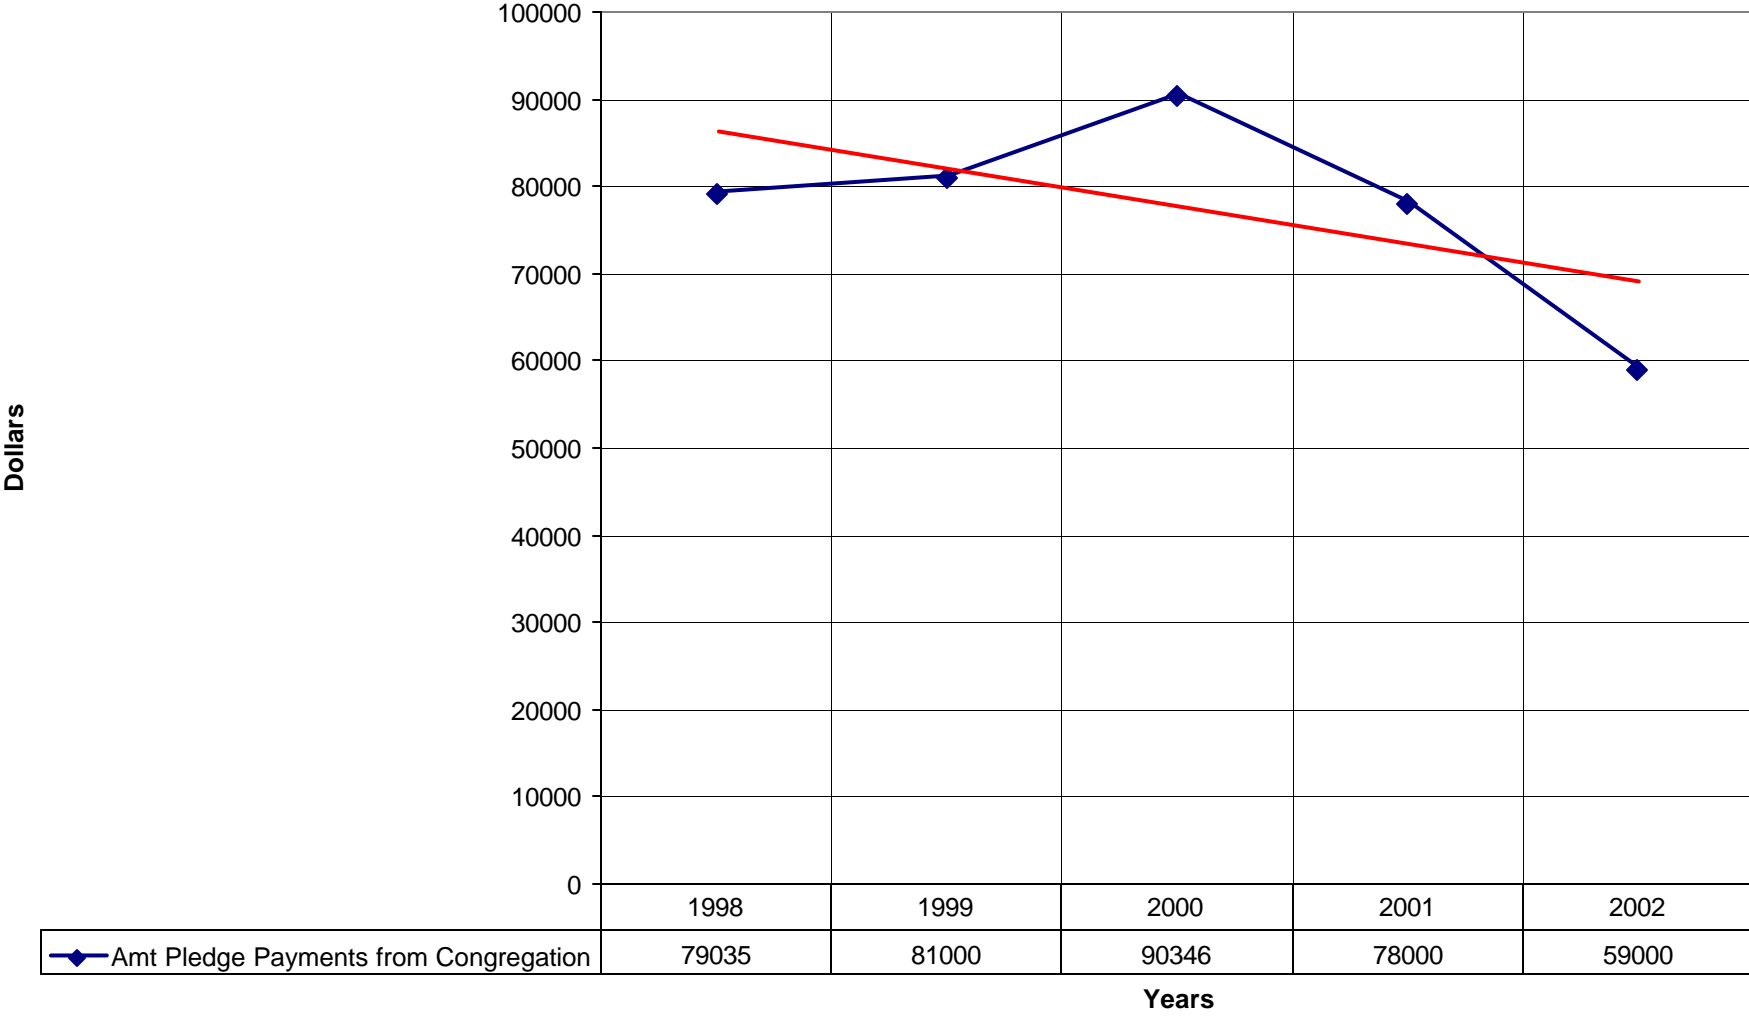

◆ Number of Pledges — Linear (Number of Pledges)

3027 St Christopher's Episcopal Church BRO

◆ Average Sunday Attendance — Linear (Average Sunday Attendance)

3027 St Christopher's Episcopal Church BRO

◆ Average Sunday Attendance ■ EasterAttendance — Linear (Average Sunday Attendance) — Linear (EasterAttendance)

3027 St Christopher's Episcopal Church BRO

—◆— EasterAttendance — Linear (EasterAttendance)

3027 St Christopher's Episcopal Church BRO

3027 St Christopher's Episcopal Church BRO

◆ Amt Pledge Payments from Congregation — Linear (Amt Pledge Payments from Congregation)