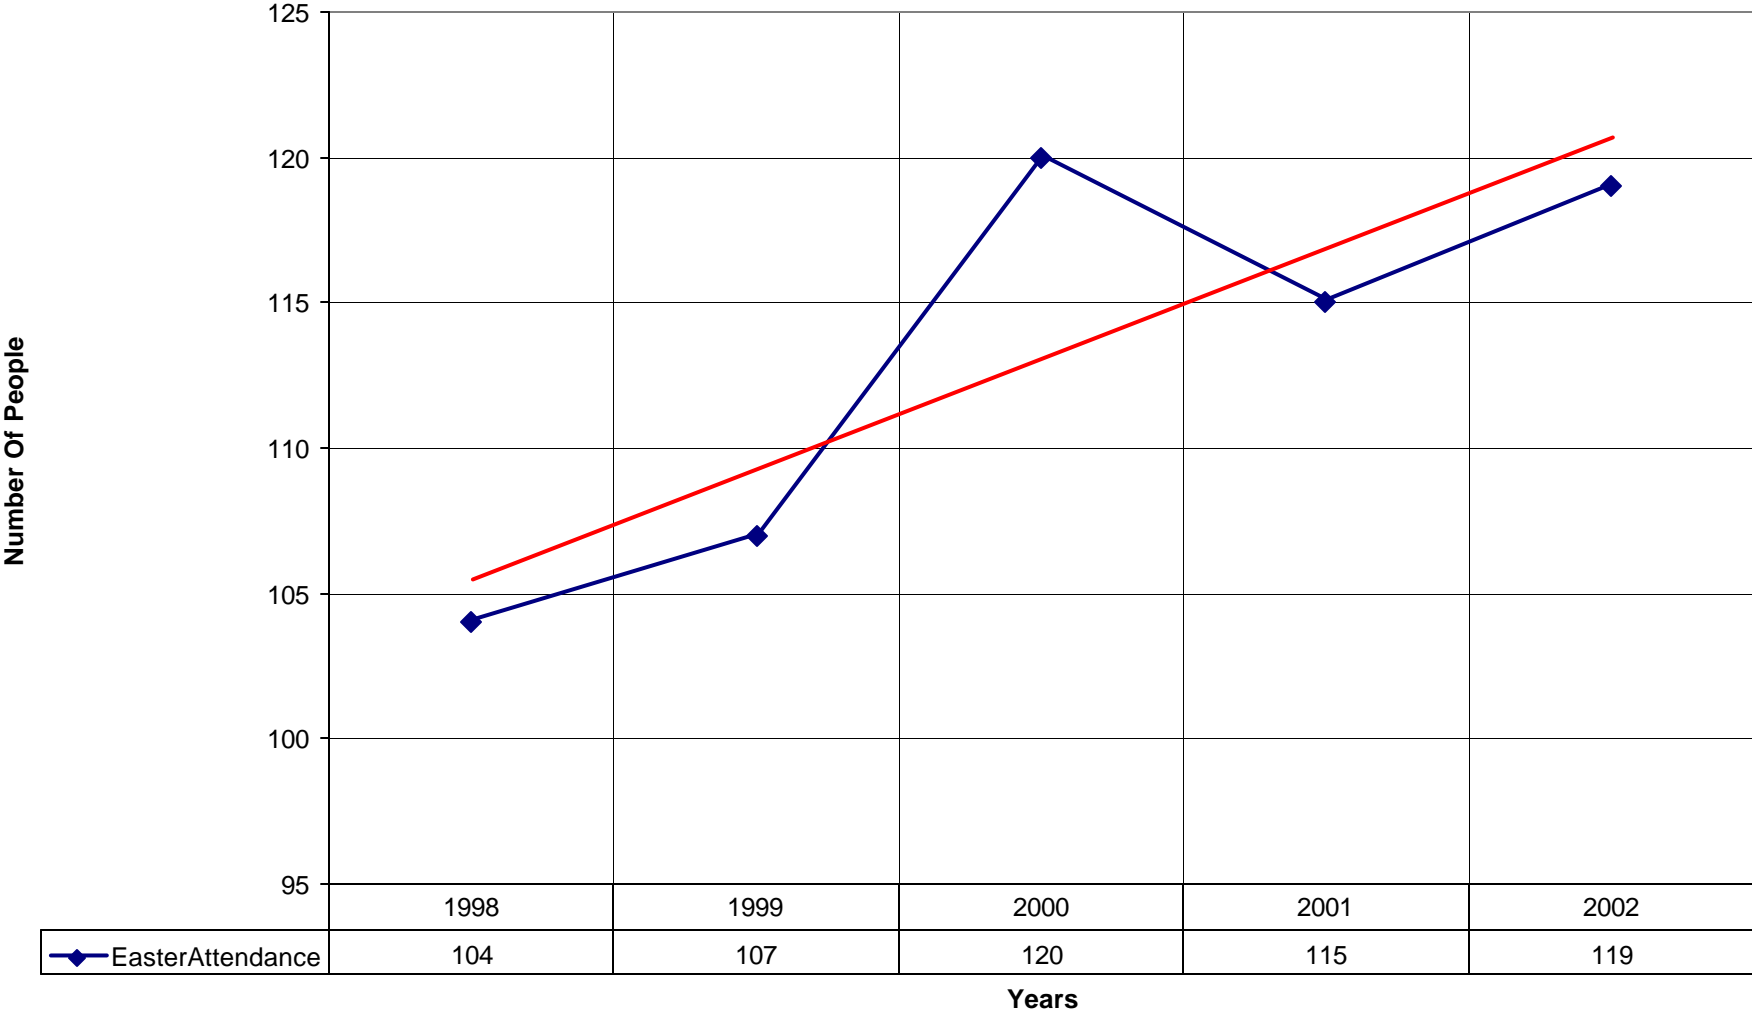

3027 St Christopher's Episcopal Church BRO

—◆— EasterAttendance — Linear (EasterAttendance)