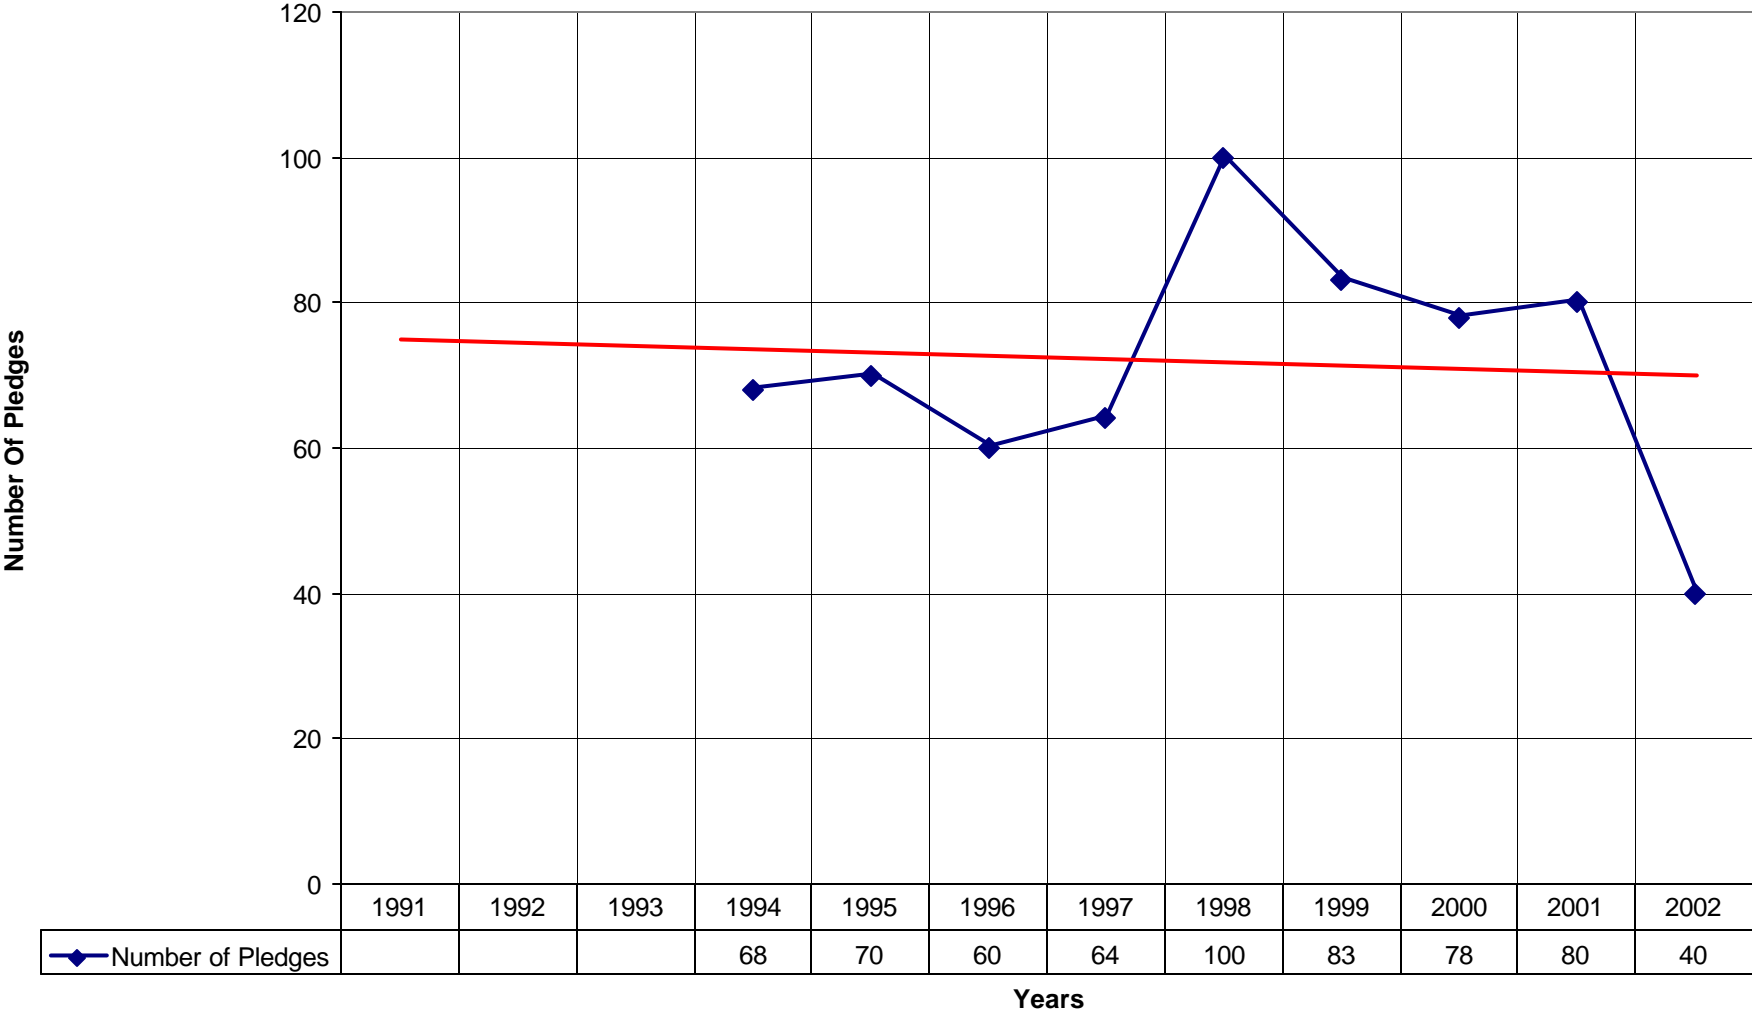

3027 St Christopher's Episcopal Church BRO

◆ Average Sunday Attendance
 ■ EasterAttendance
 — Linear (Average Sunday Attendance)
 — Linear (EasterAttendance)

3027 St Christopher's Episcopal Church BRO

—◆— EasterAttendance — Linear (EasterAttendance)

◆ Number of Pledges — Linear (Number of Pledges)

3027 St Christopher's Episcopal Church BRO

◆ Average Sunday Attendance — Linear (Average Sunday Attendance)

3027 St Christopher's Episcopal Church BRO

◆ Average Sunday Attendance ■ EasterAttendance — Linear (Average Sunday Attendance) — Linear (EasterAttendance)