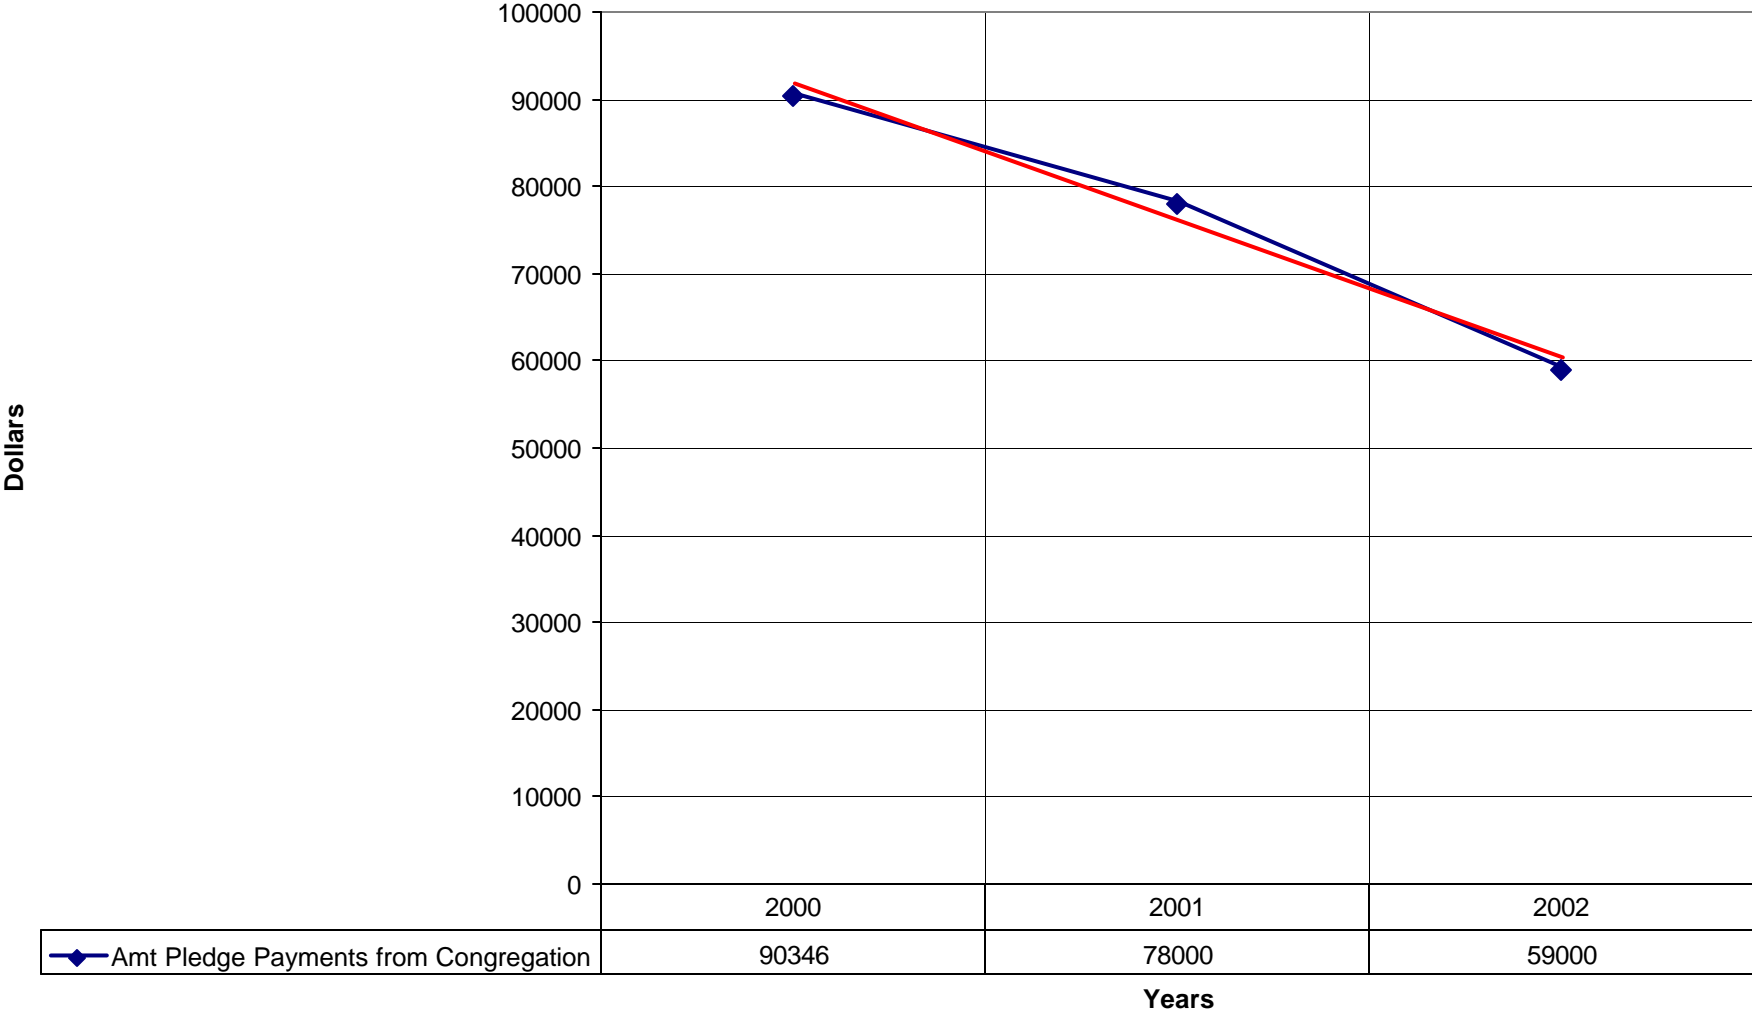

3027 St Christopher's Episcopal Church BRO

◆ Amt Pledge Payments from Congregation — Linear (Amt Pledge Payments from Congregation)