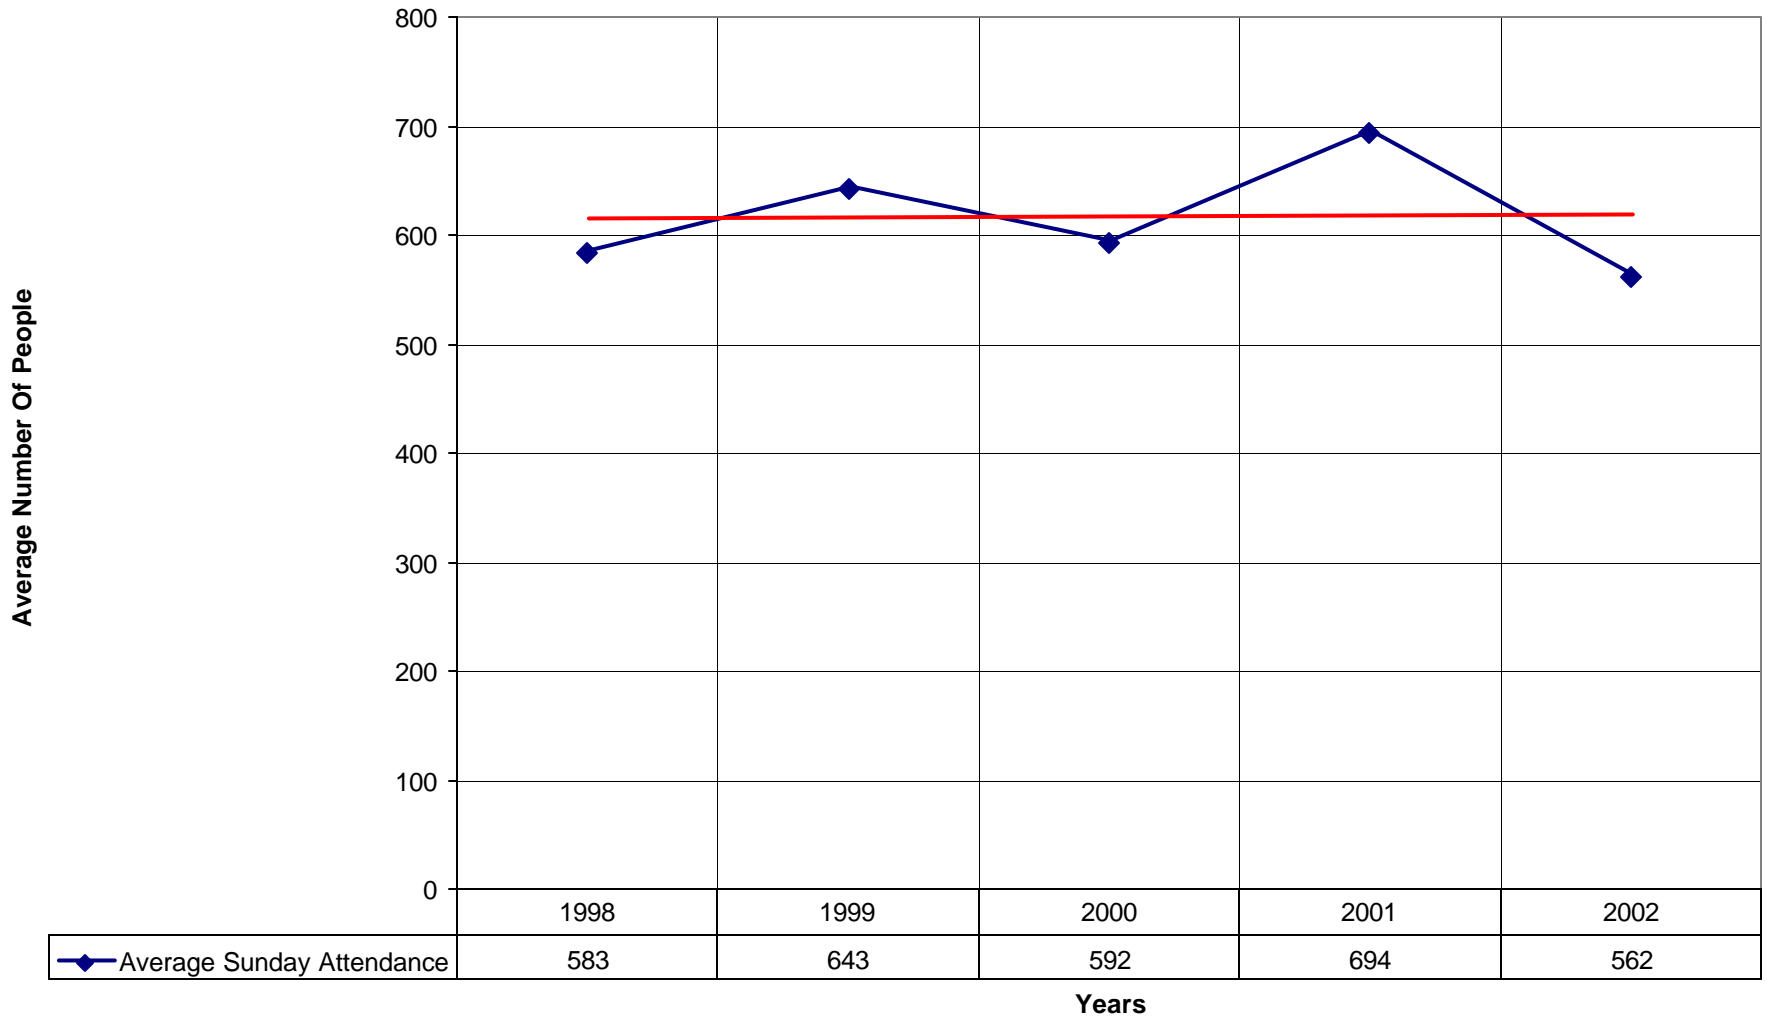

3009 Holy Sacrament Episcopal Church BRO

◆ Average Sunday Attendance — Linear (Average Sunday Attendance)