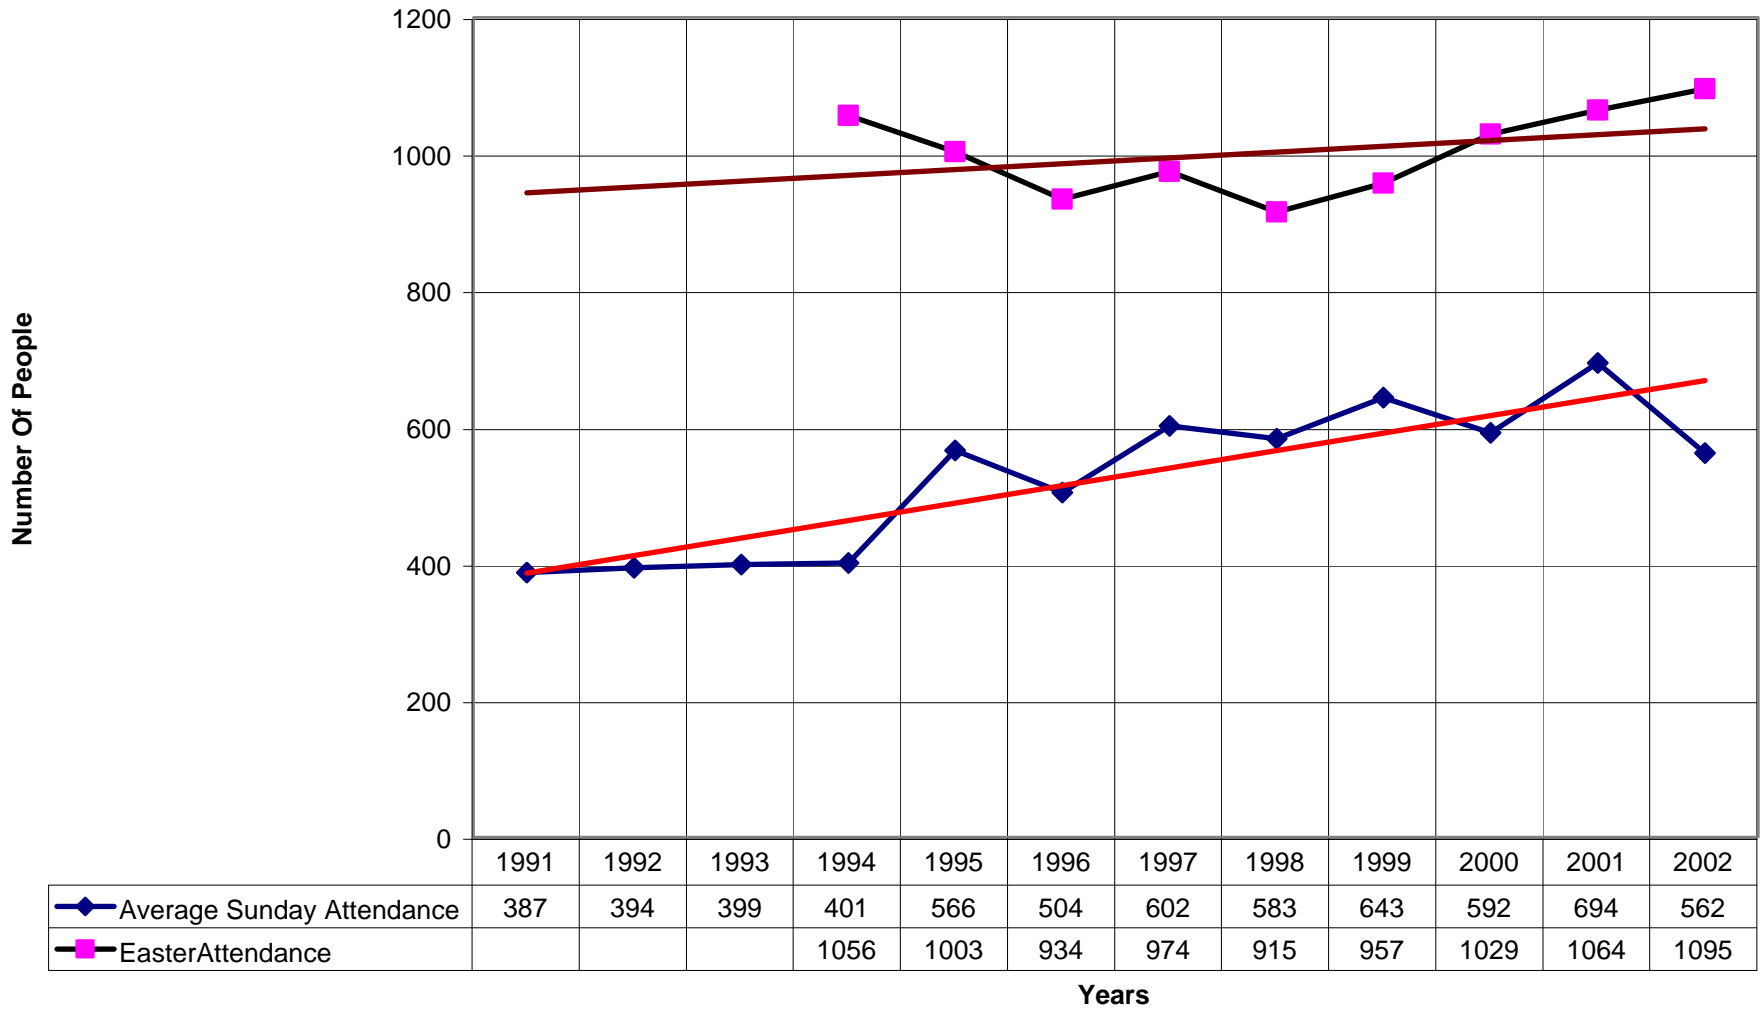

3009 Holy Sacrament Episcopal Church BRO

◆ Average Sunday Attendance
 ■ EasterAttendance
 — Linear (Average Sunday Attendance)
 — Linear (EasterAttendance)

3009 Holy Sacrament Episcopal Church BRO

◆ EasterAttendance — Linear (EasterAttendance)