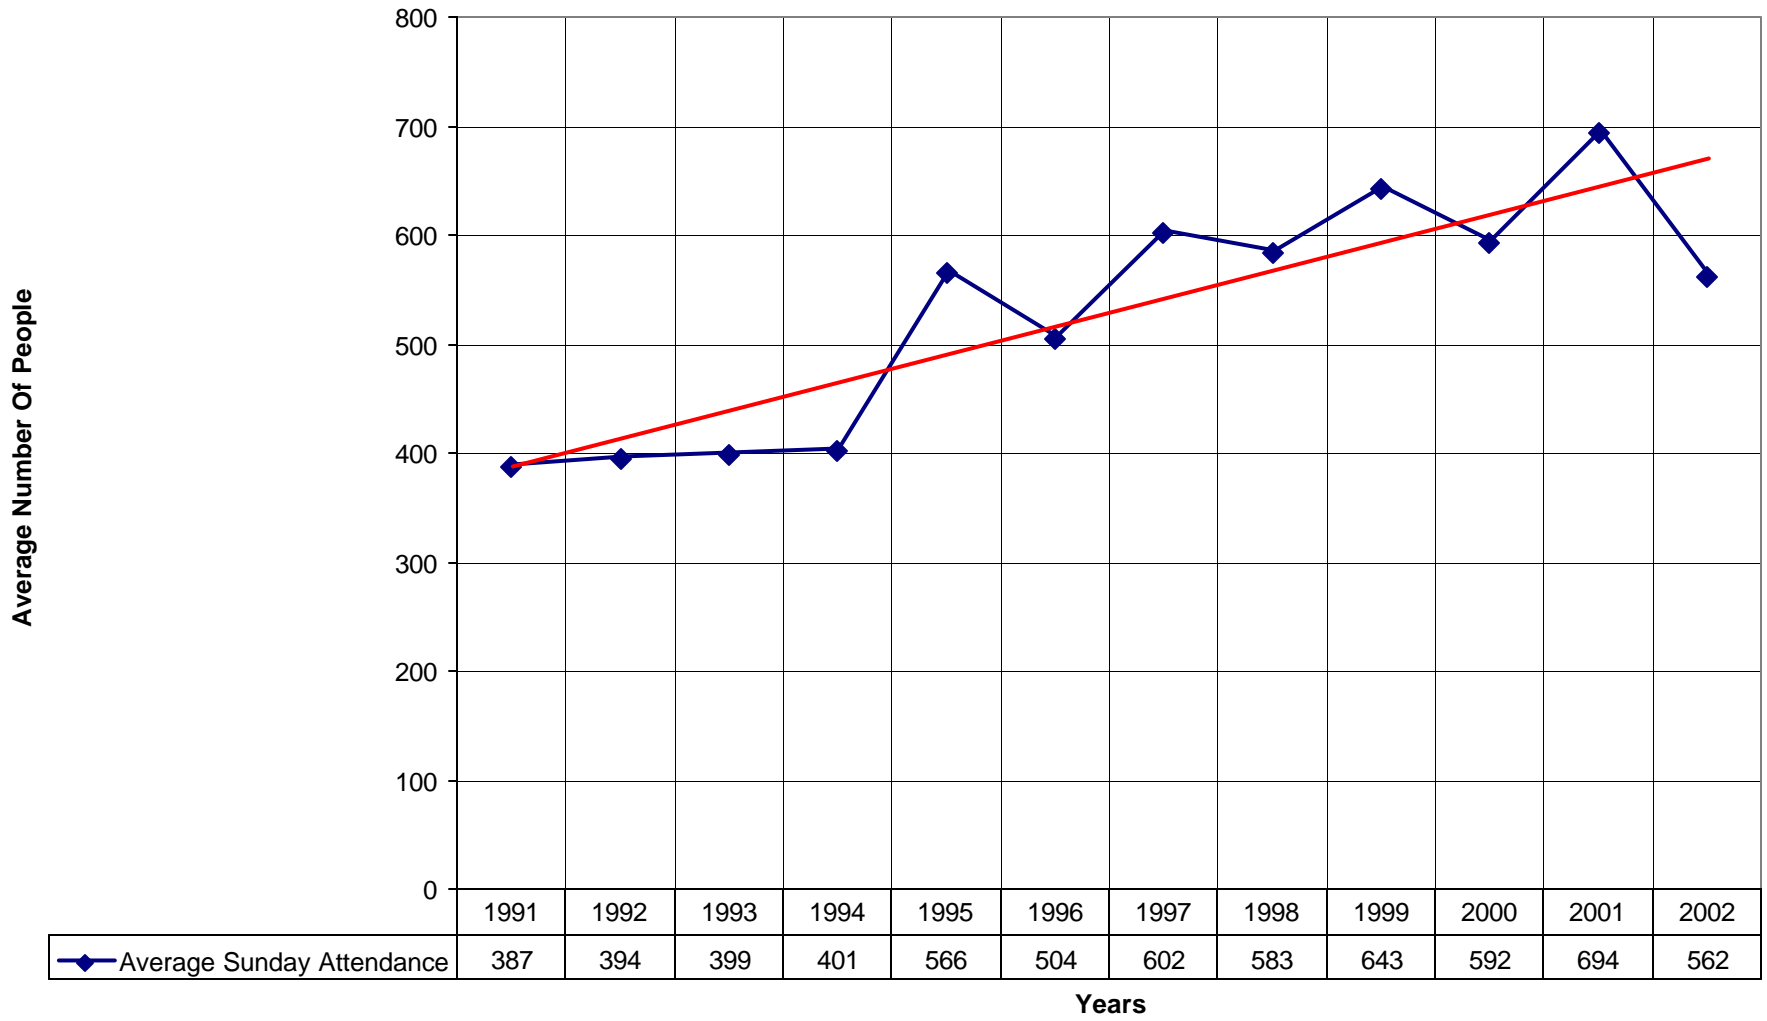

3009 Holy Sacrament Episcopal Church BRO

◆ Average Sunday Attendance — Linear (Average Sunday Attendance)