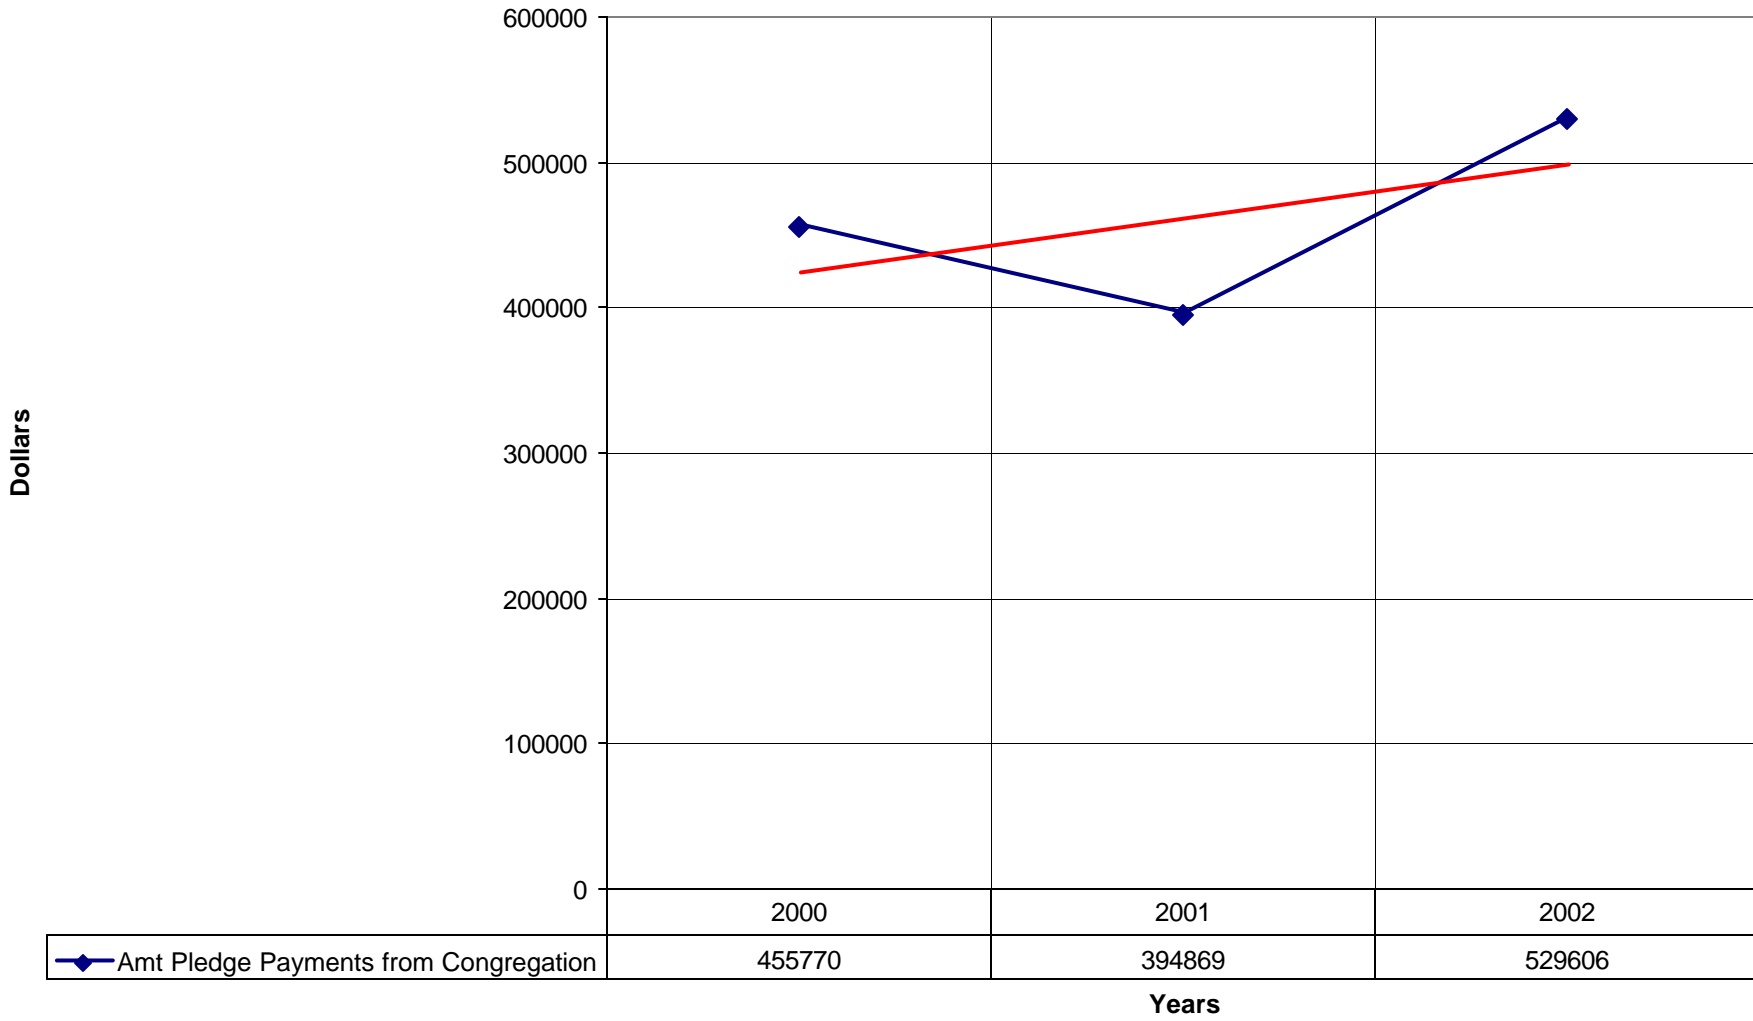

3009 Holy Sacrament Episcopal Church BRO

◆ Amt Pledge Payments from Congregation — Linear (Amt Pledge Payments from Congregation)