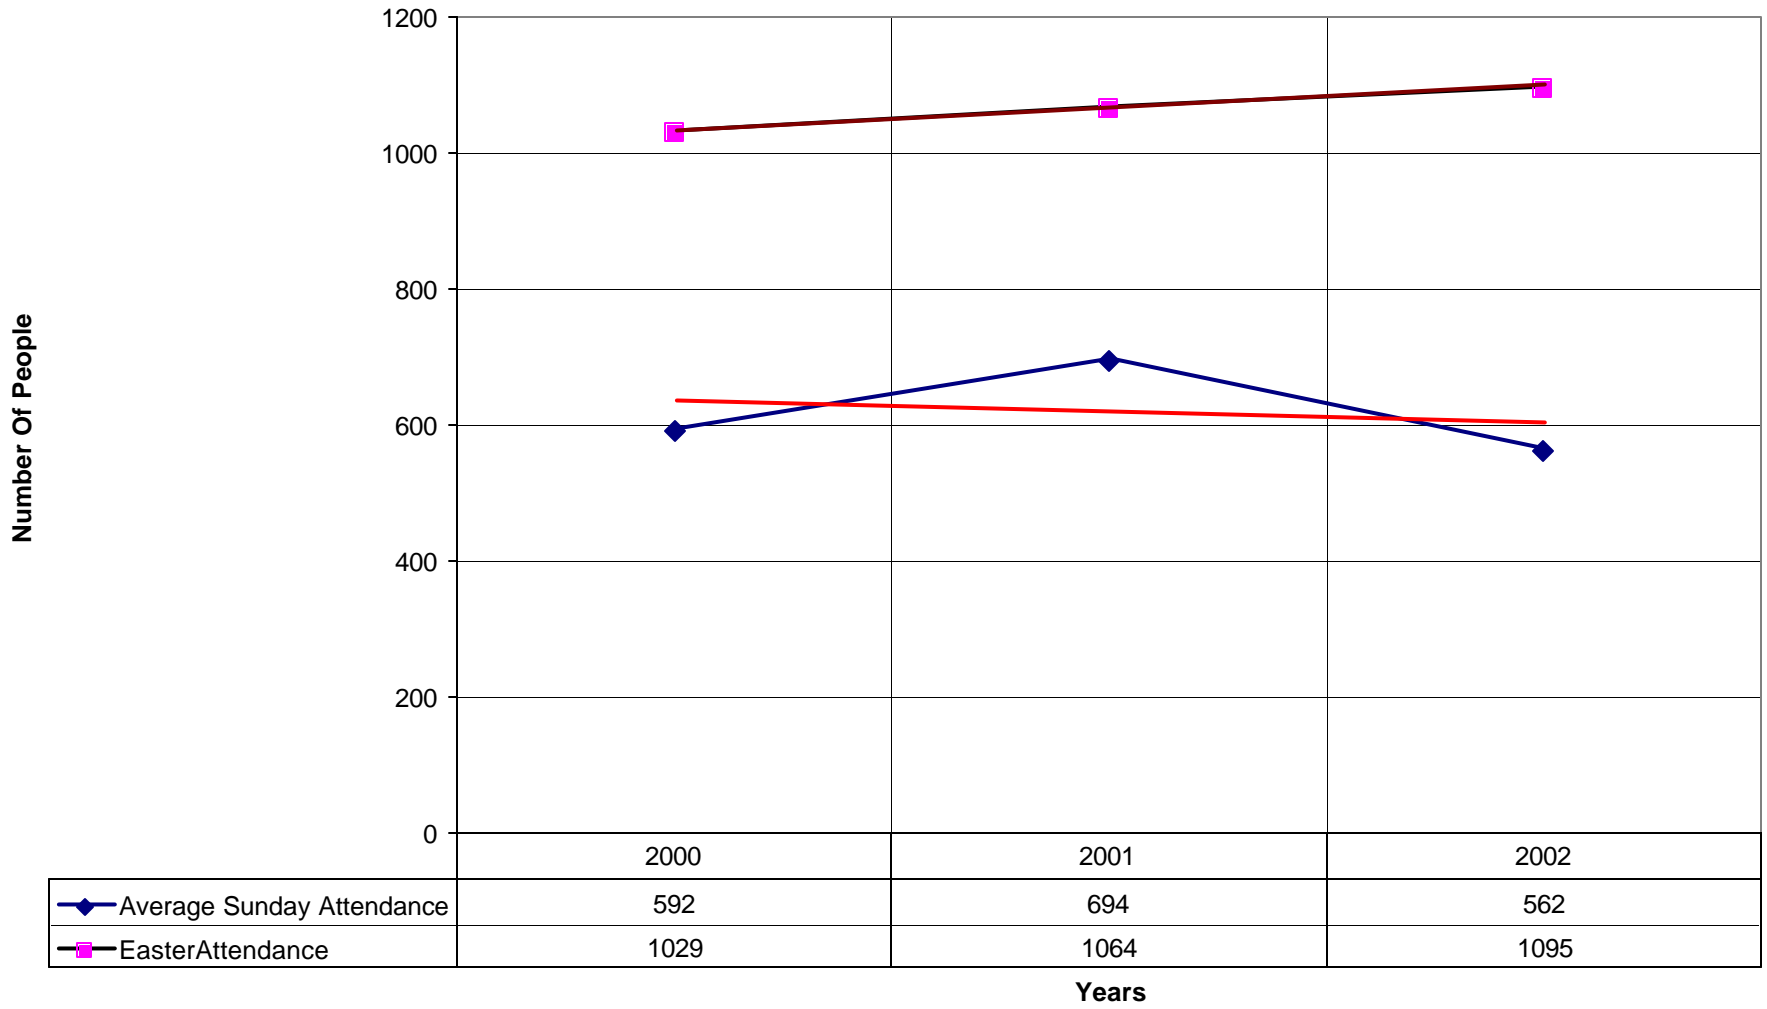

3009 Holy Sacrament Episcopal Church BRO

◆ Number of Pledges — Linear (Number of Pledges)

3009 Holy Sacrament Episcopal Church BRO

◆ Average Sunday Attendance — Linear (Average Sunday Attendance)

3009 Holy Sacrament Episcopal Church BRO