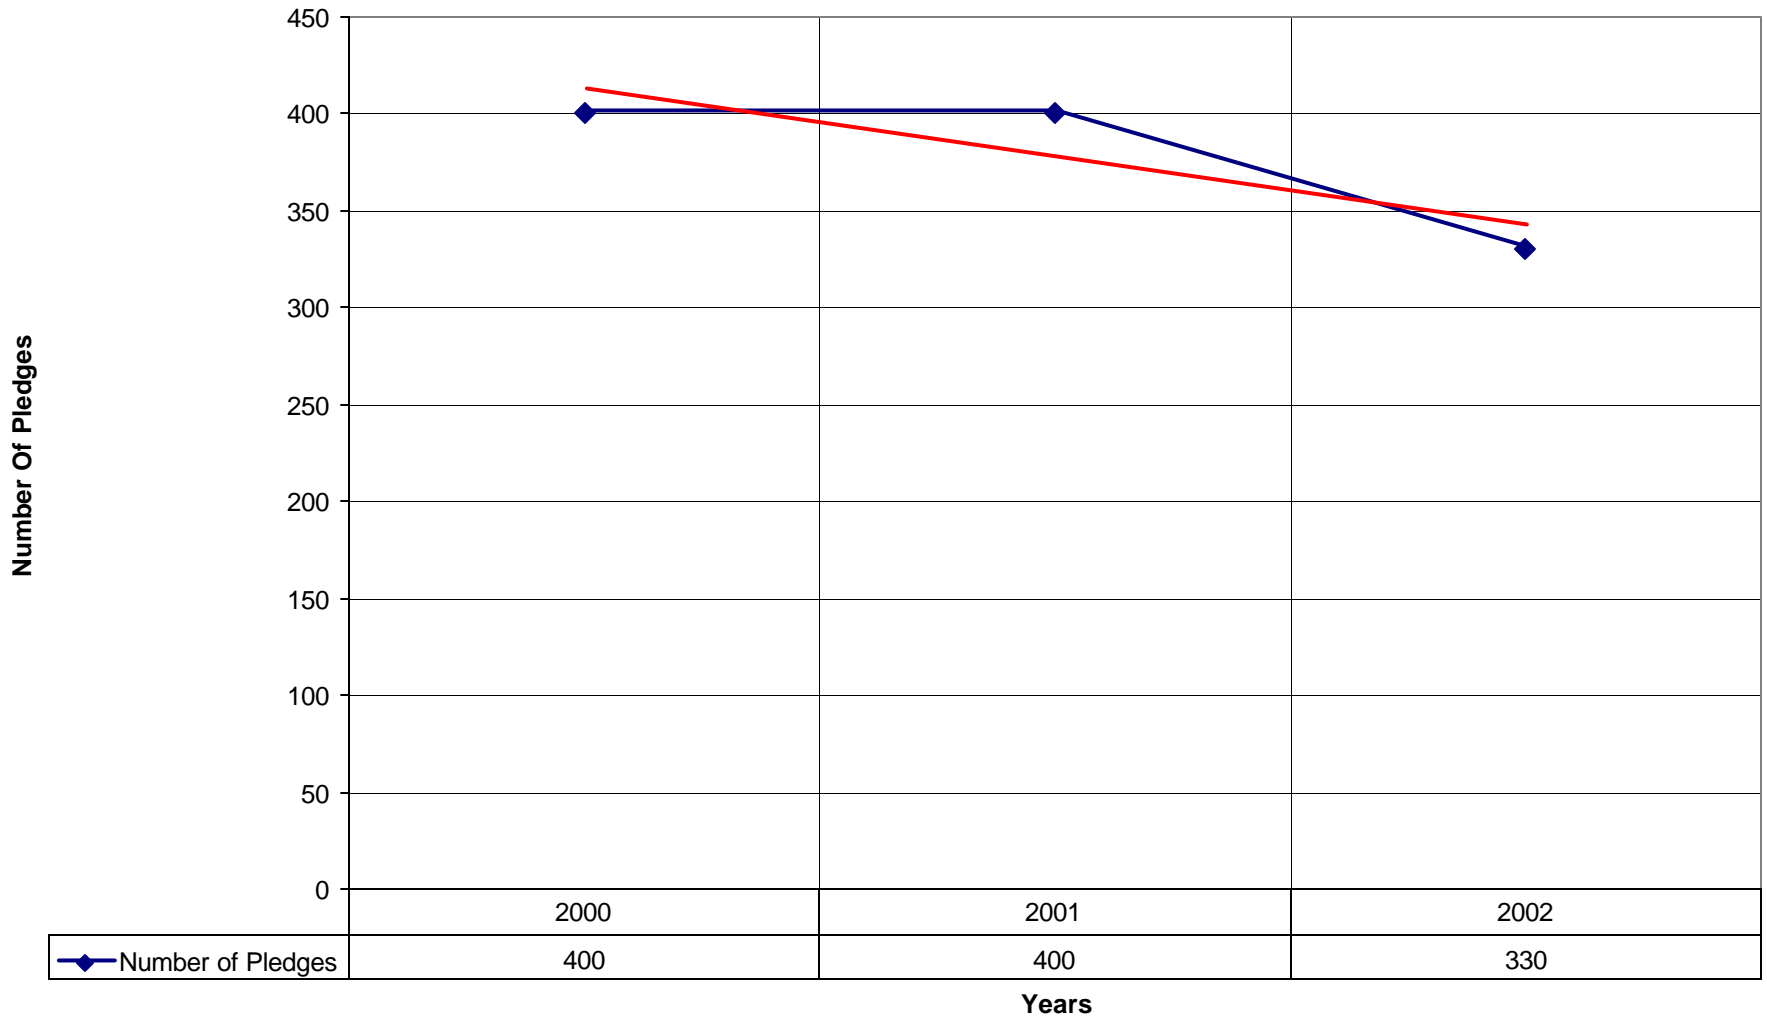

3009 Holy Sacrament Episcopal Church BRO

◆ Number of Pledges — Linear (Number of Pledges)

3009 Holy Sacrament Episcopal Church BRO

◆ Average Sunday Attendance — Linear (Average Sunday Attendance)