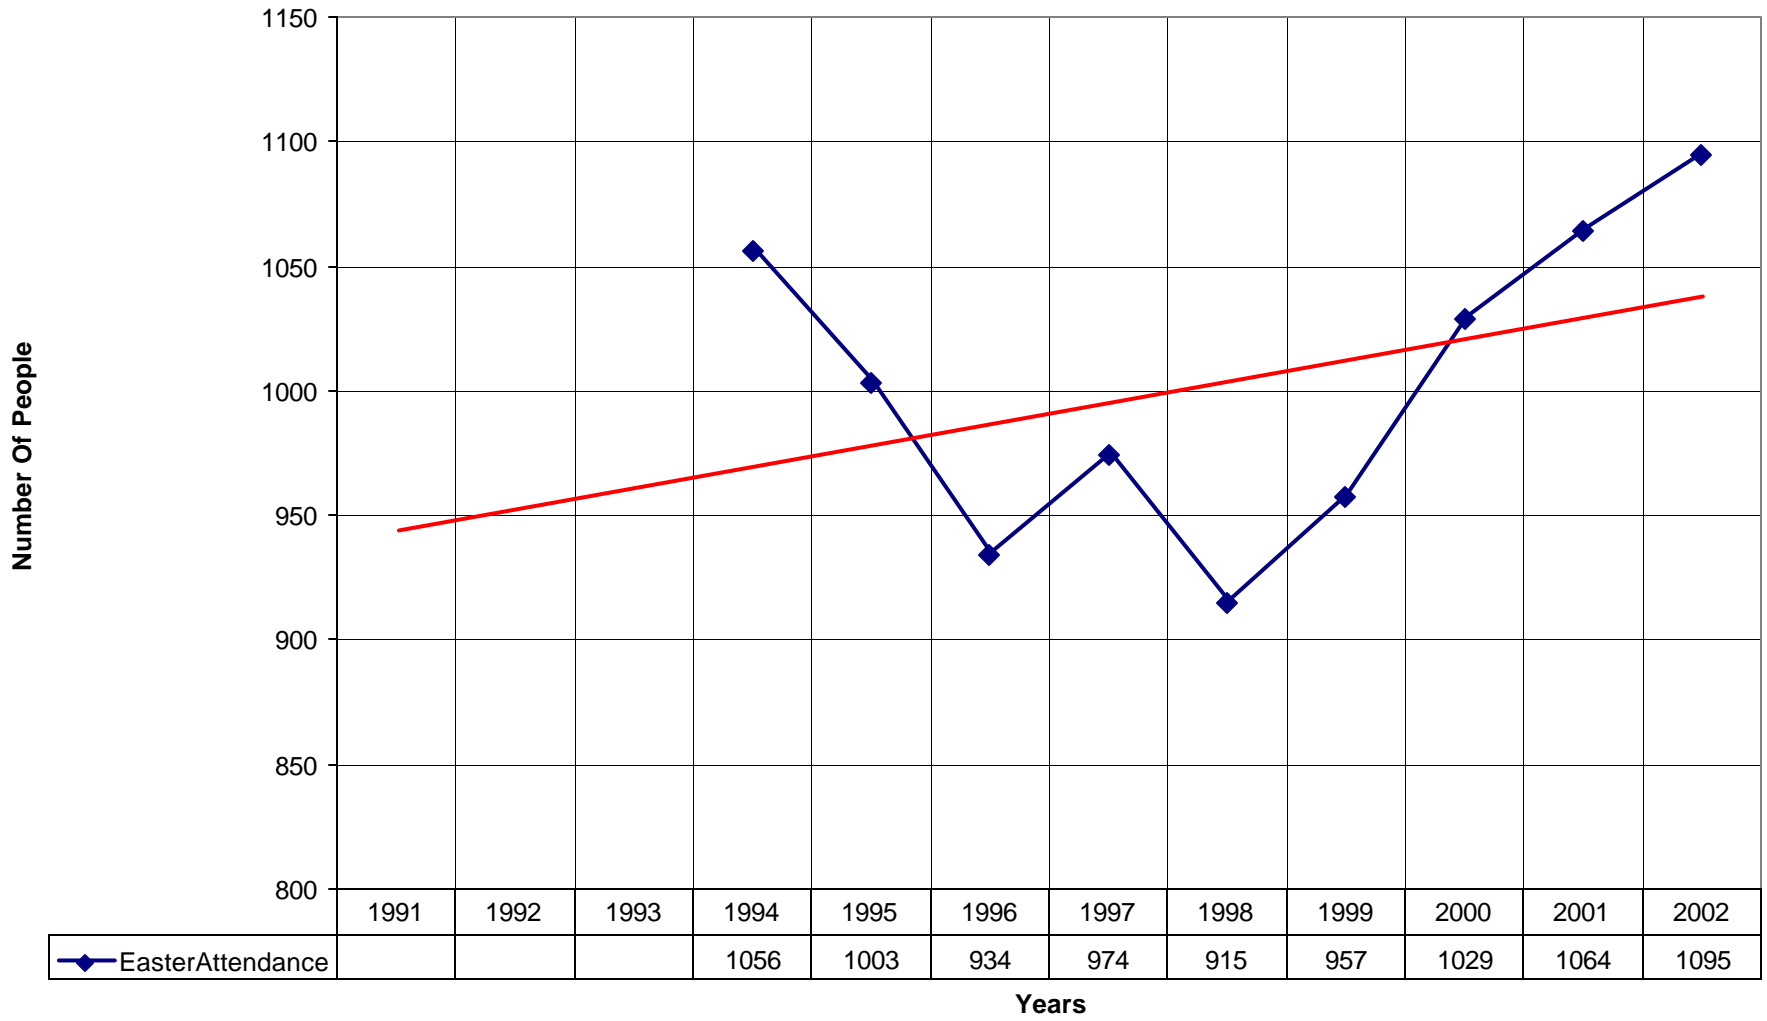

3009 Holy Sacrament Episcopal Church BRO

◆ Average Sunday Attendance
 ■ EasterAttendance
 — Linear (Average Sunday Attendance)
 — Linear (EasterAttendance)

3009 Holy Sacrament Episcopal Church BRO

◆ EasterAttendance — Linear (EasterAttendance)