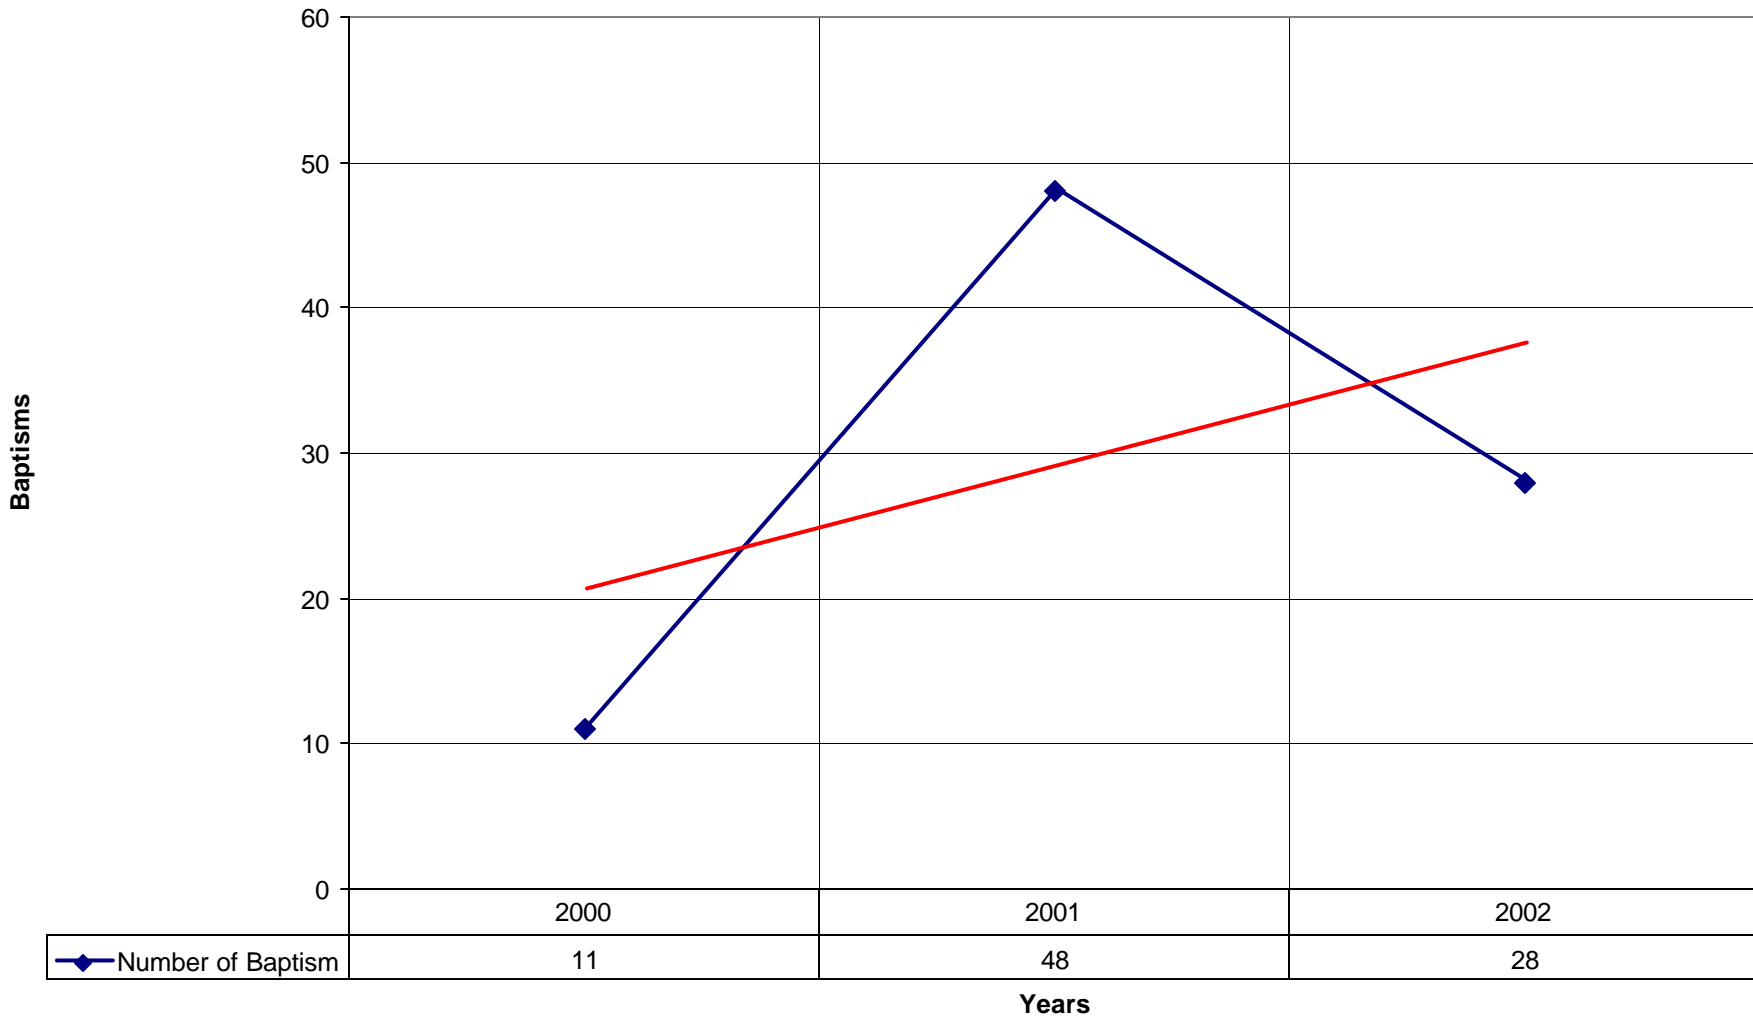

3009 Holy Sacrament Episcopal Church BRO

◆ Number of Baptism

◆ Number of Baptism — Linear (Number of Baptism)