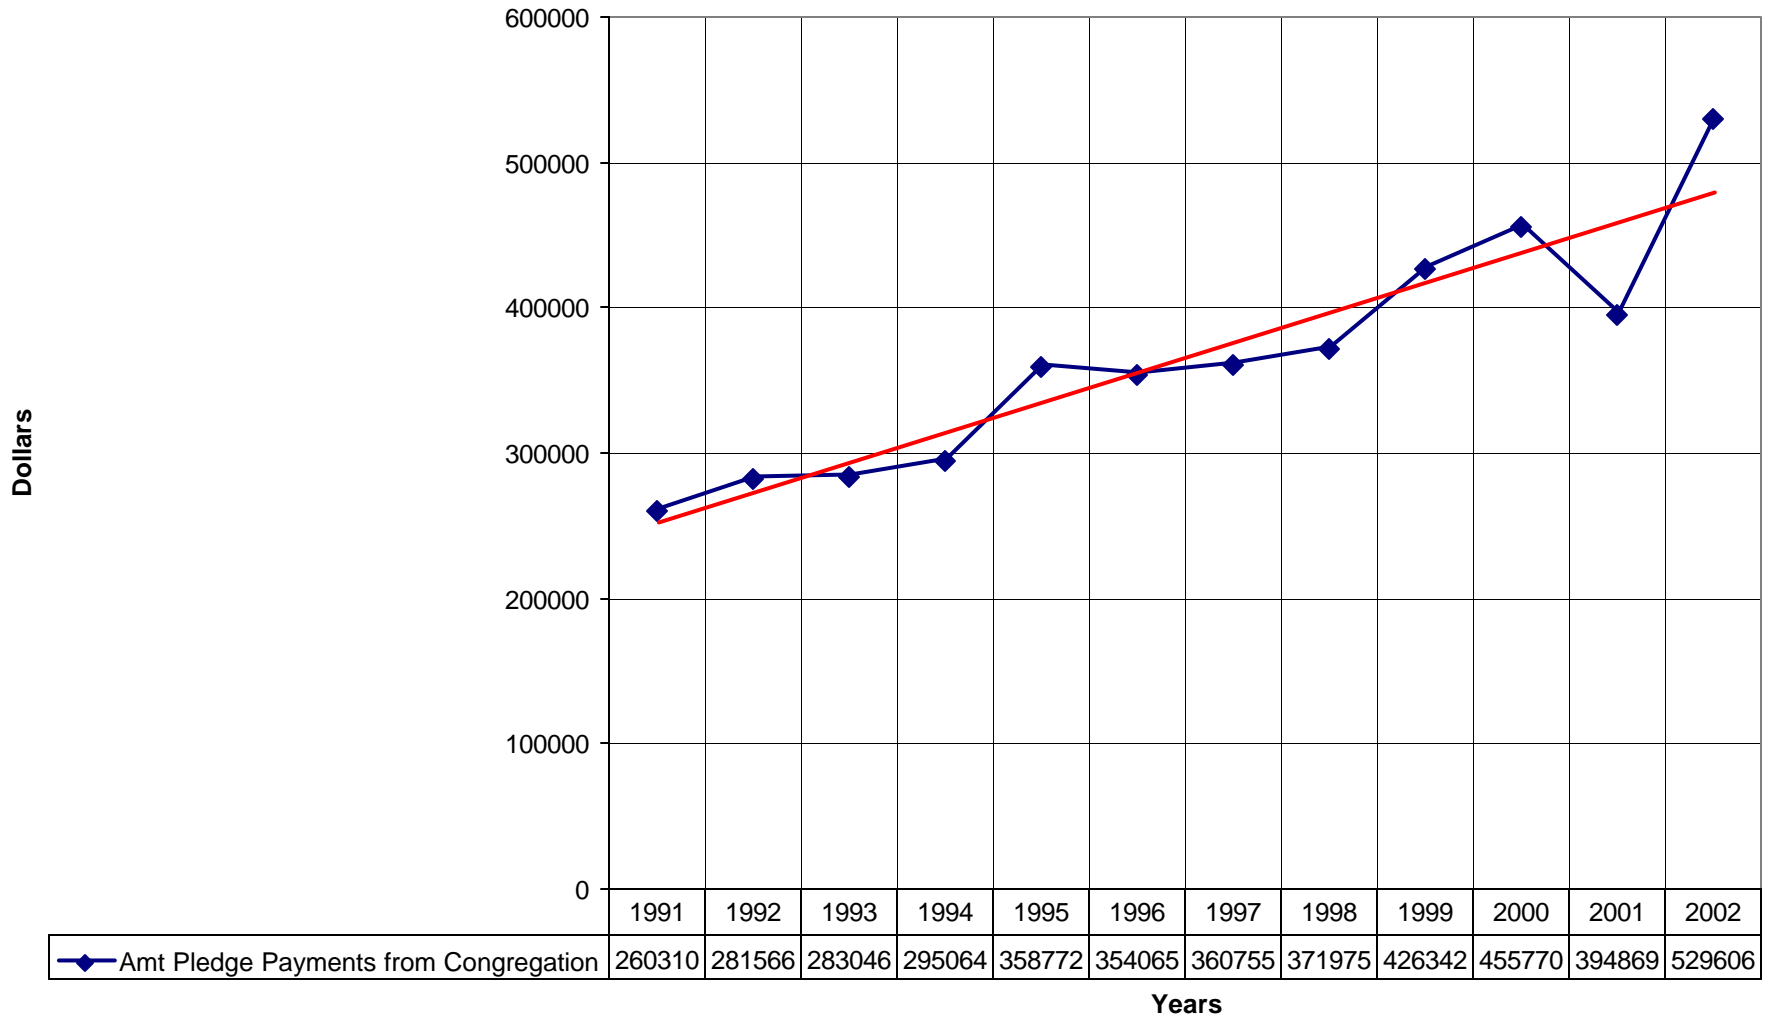

3009 Holy Sacrament Episcopal Church BRO

◆ Amt Pledge Payments from Congregation — Linear (Amt Pledge Payments from Congregation)