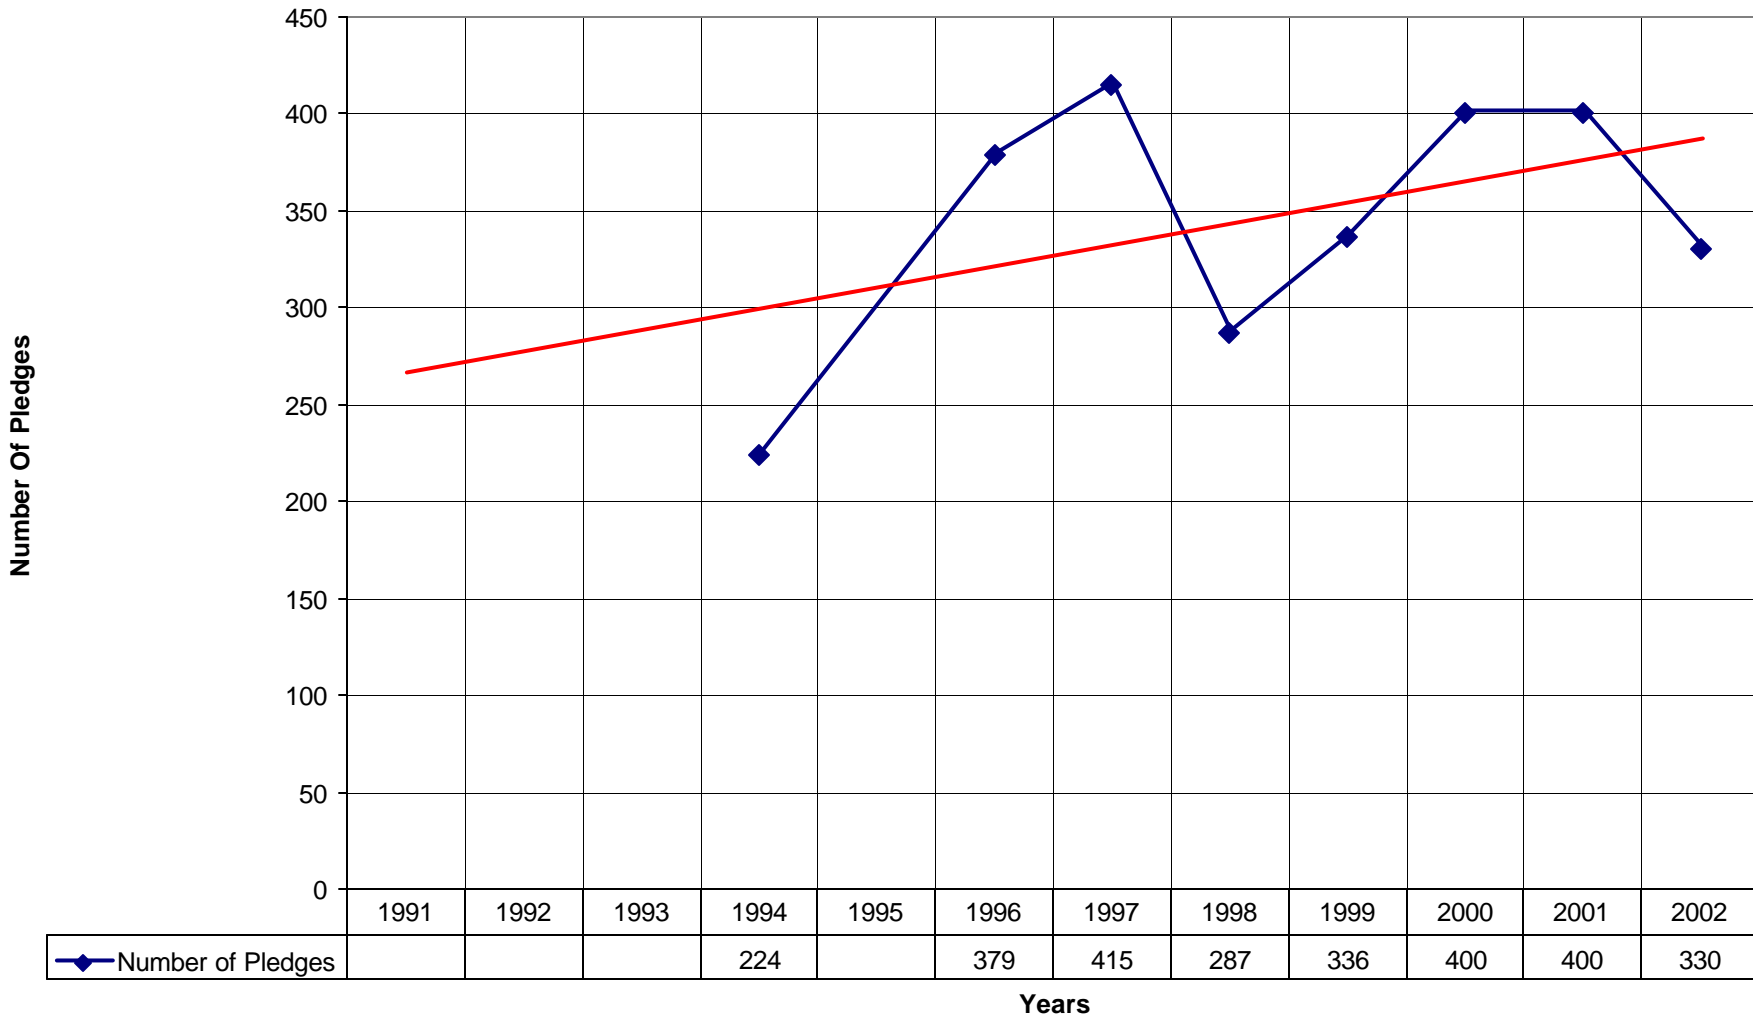

3009 Holy Sacrament Episcopal Church BRO

◆ Number of Pledges — Linear (Number of Pledges)