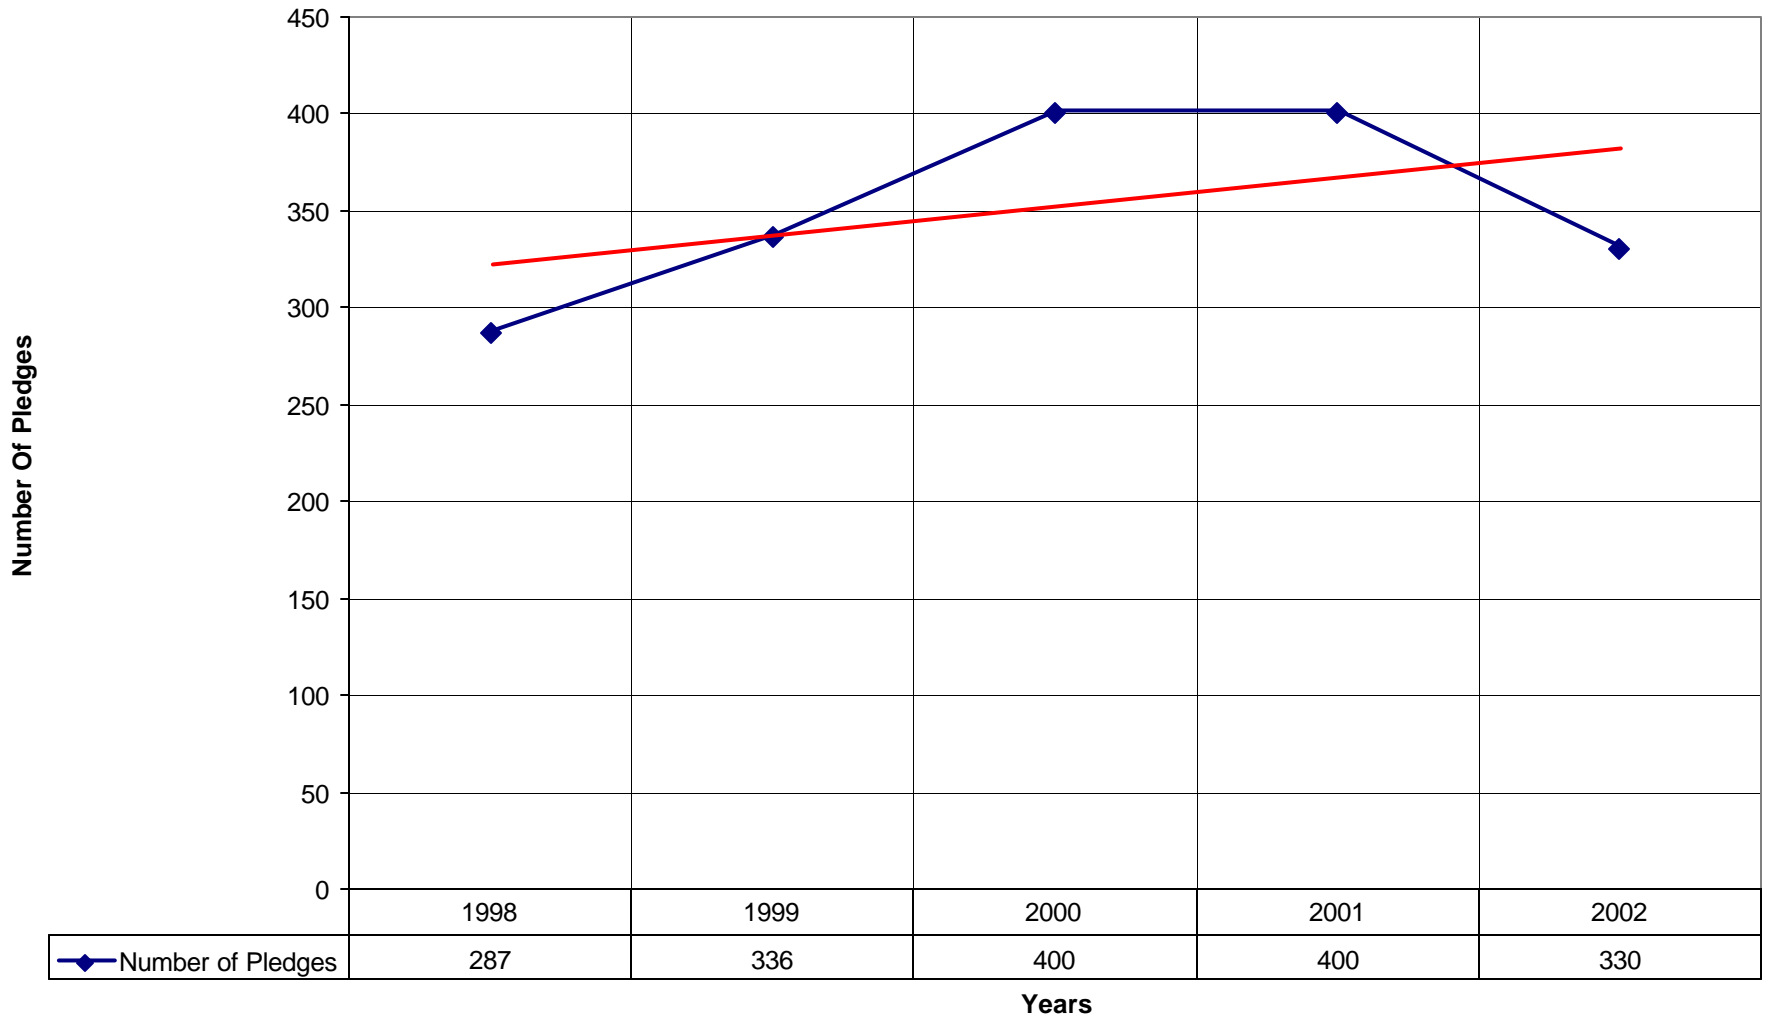

3009 Holy Sacrament Episcopal Church BRO

◆ Number of Pledges — Linear (Number of Pledges)