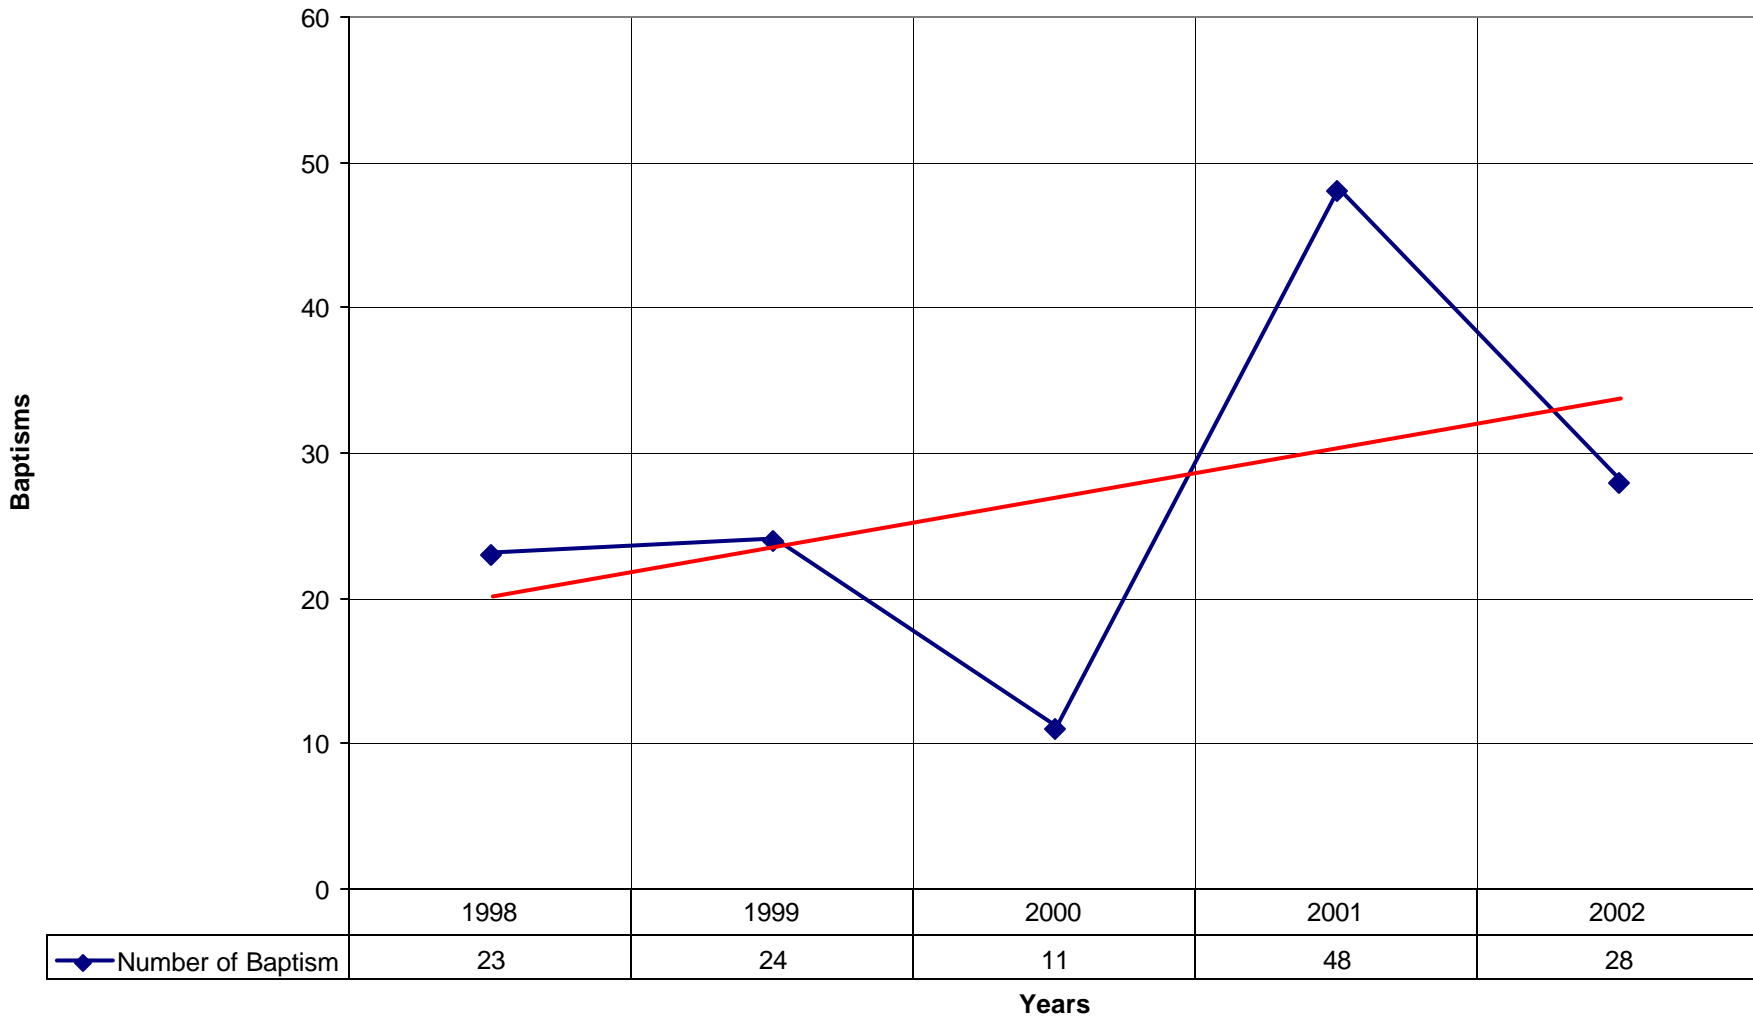

3009 Holy Sacrament Episcopal Church BRO

◆ Number of Baptism

1998   1999   2000   2001   2002

23   24   11   48   28

Years

◆ Number of Baptism   — Linear (Number of Baptism)