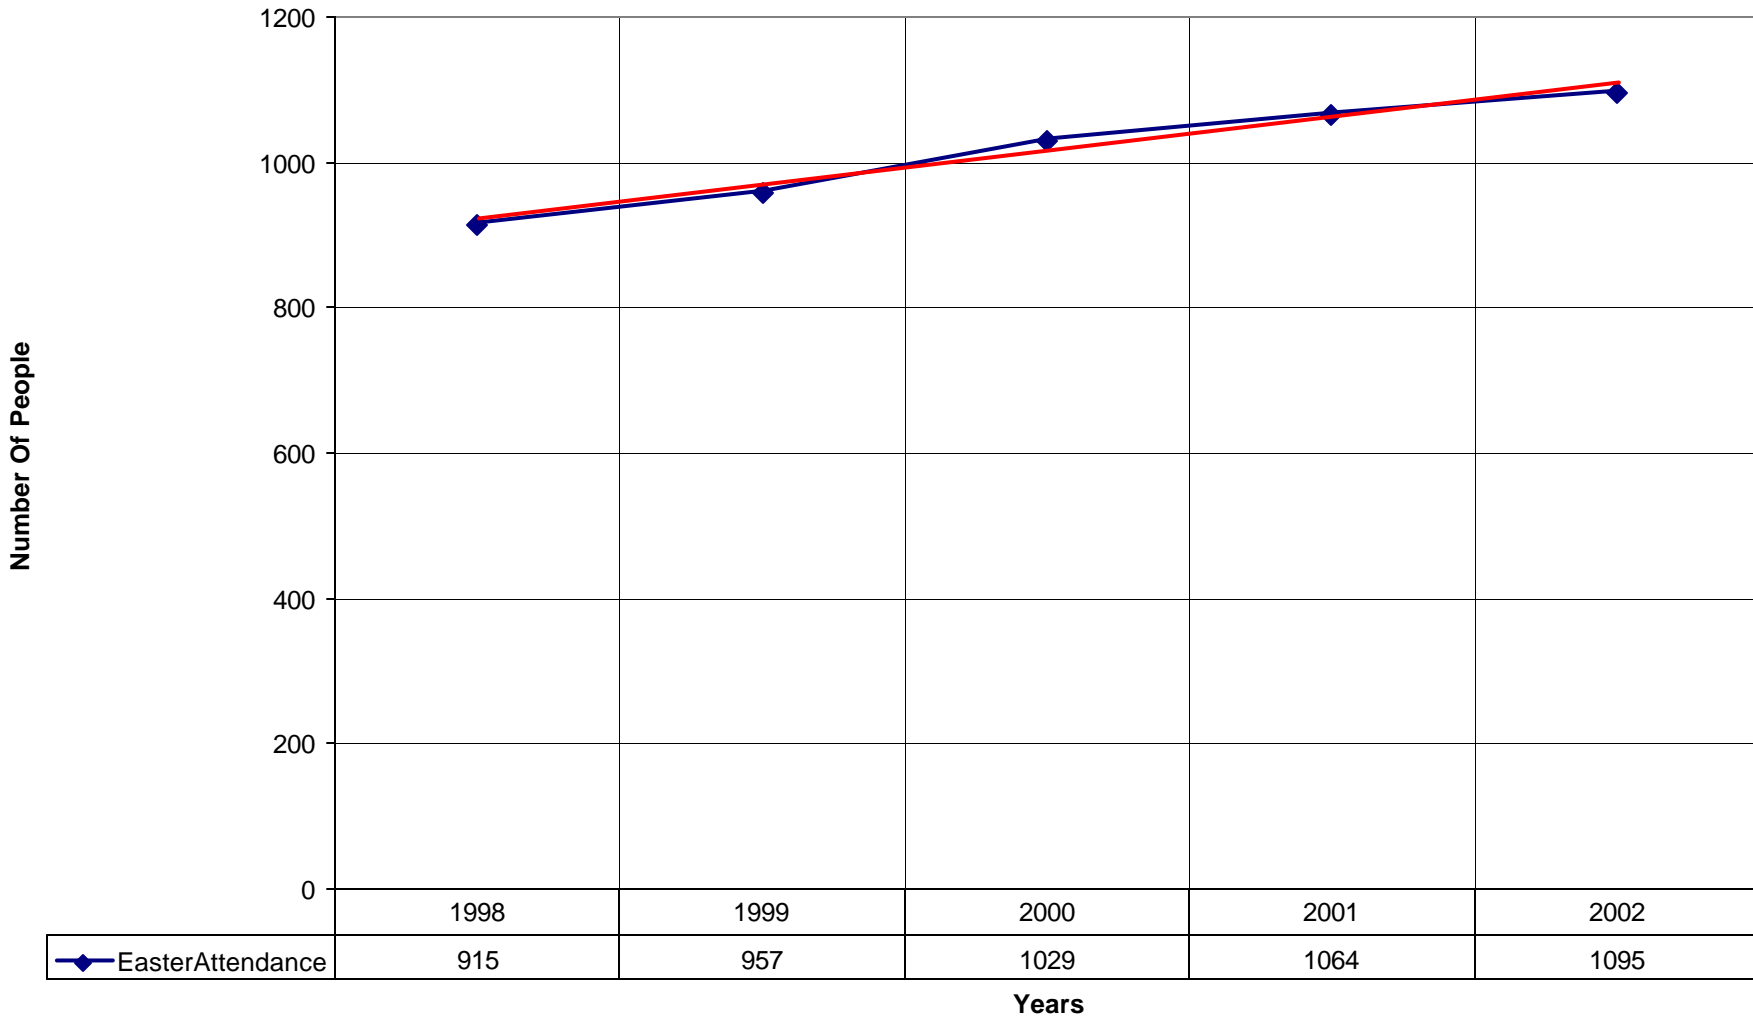

3009 Holy Sacrament Episcopal Church BRO

◆ Number of Pledges — Linear (Number of Pledges)

3009 Holy Sacrament Episcopal Church BRO

◆ Average Sunday Attendance — Linear (Average Sunday Attendance)

3009 Holy Sacrament Episcopal Church BRO

◆ Average Sunday Attendance
 ■ EasterAttendance
 — Linear (Average Sunday Attendance)
 — Linear (EasterAttendance)

3009 Holy Sacrament Episcopal Church BRO

—◆— EasterAttendance — Linear (EasterAttendance)