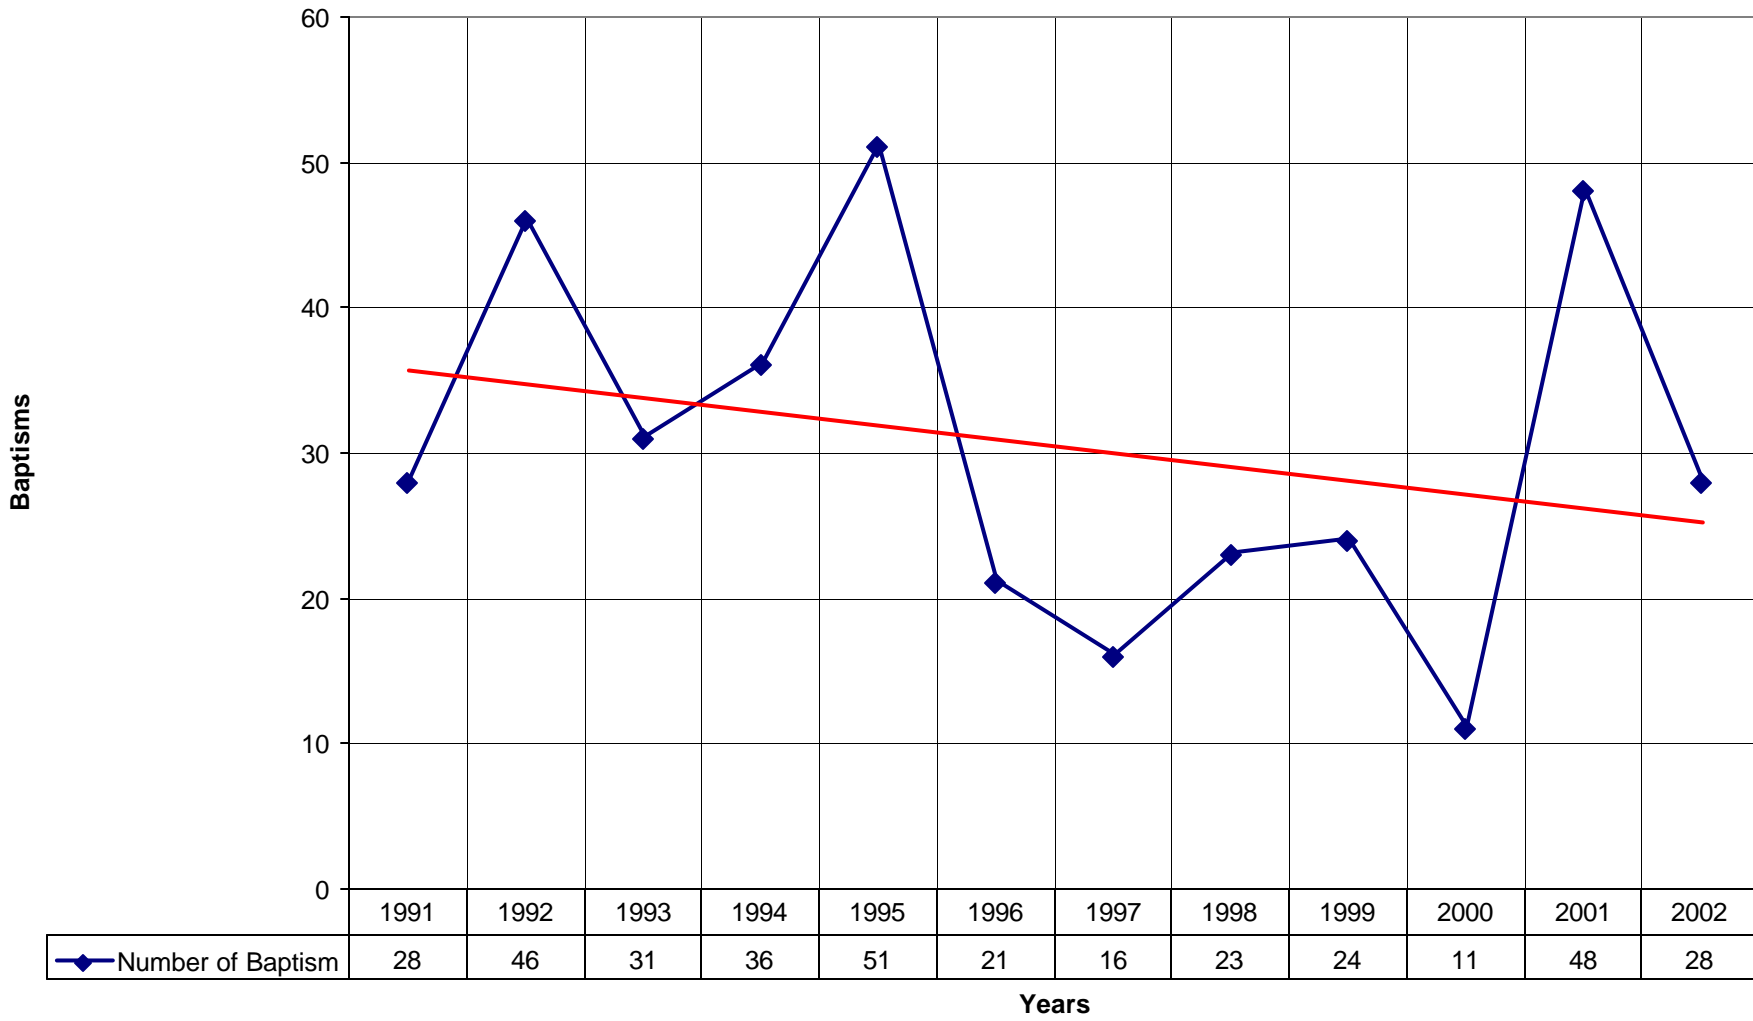

3009 Holy Sacrament Episcopal Church BRO

Number of Baptism Linear (Number of Baptism)