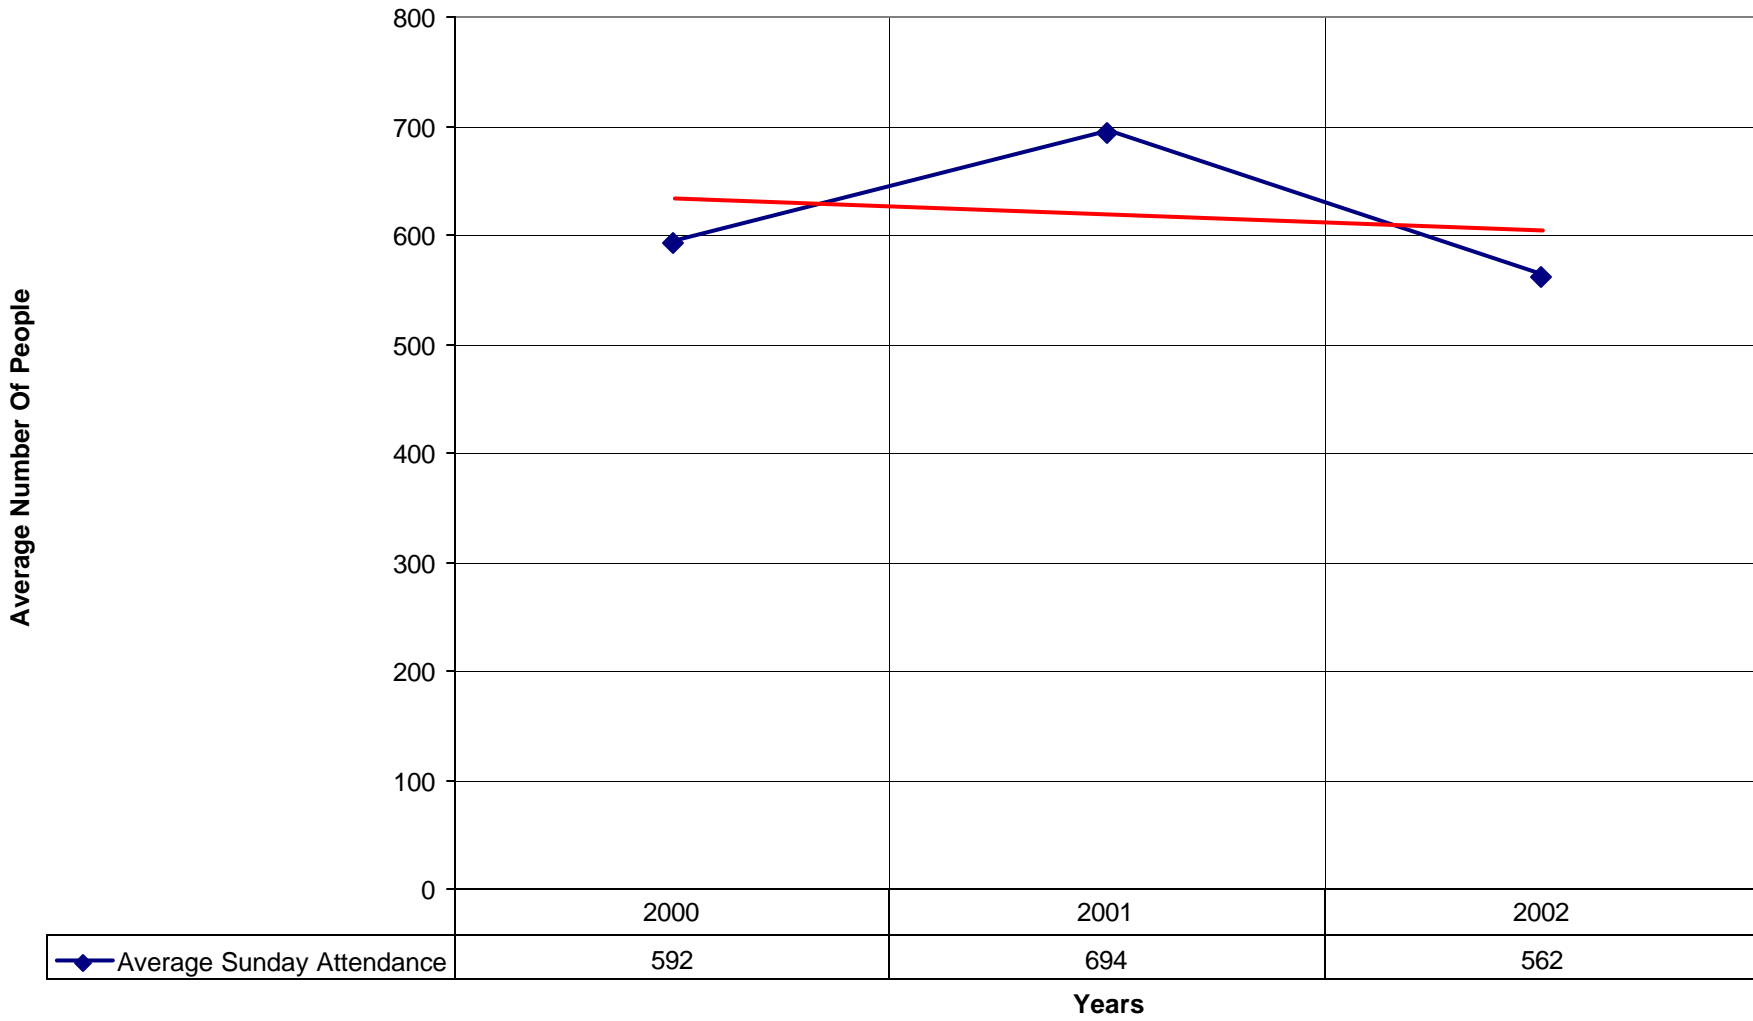

3009 Holy Sacrament Episcopal Church BRO

◆ Number of Pledges — Linear (Number of Pledges)

3009 Holy Sacrament Episcopal Church BRO

◆ Average Sunday Attendance — Linear (Average Sunday Attendance)