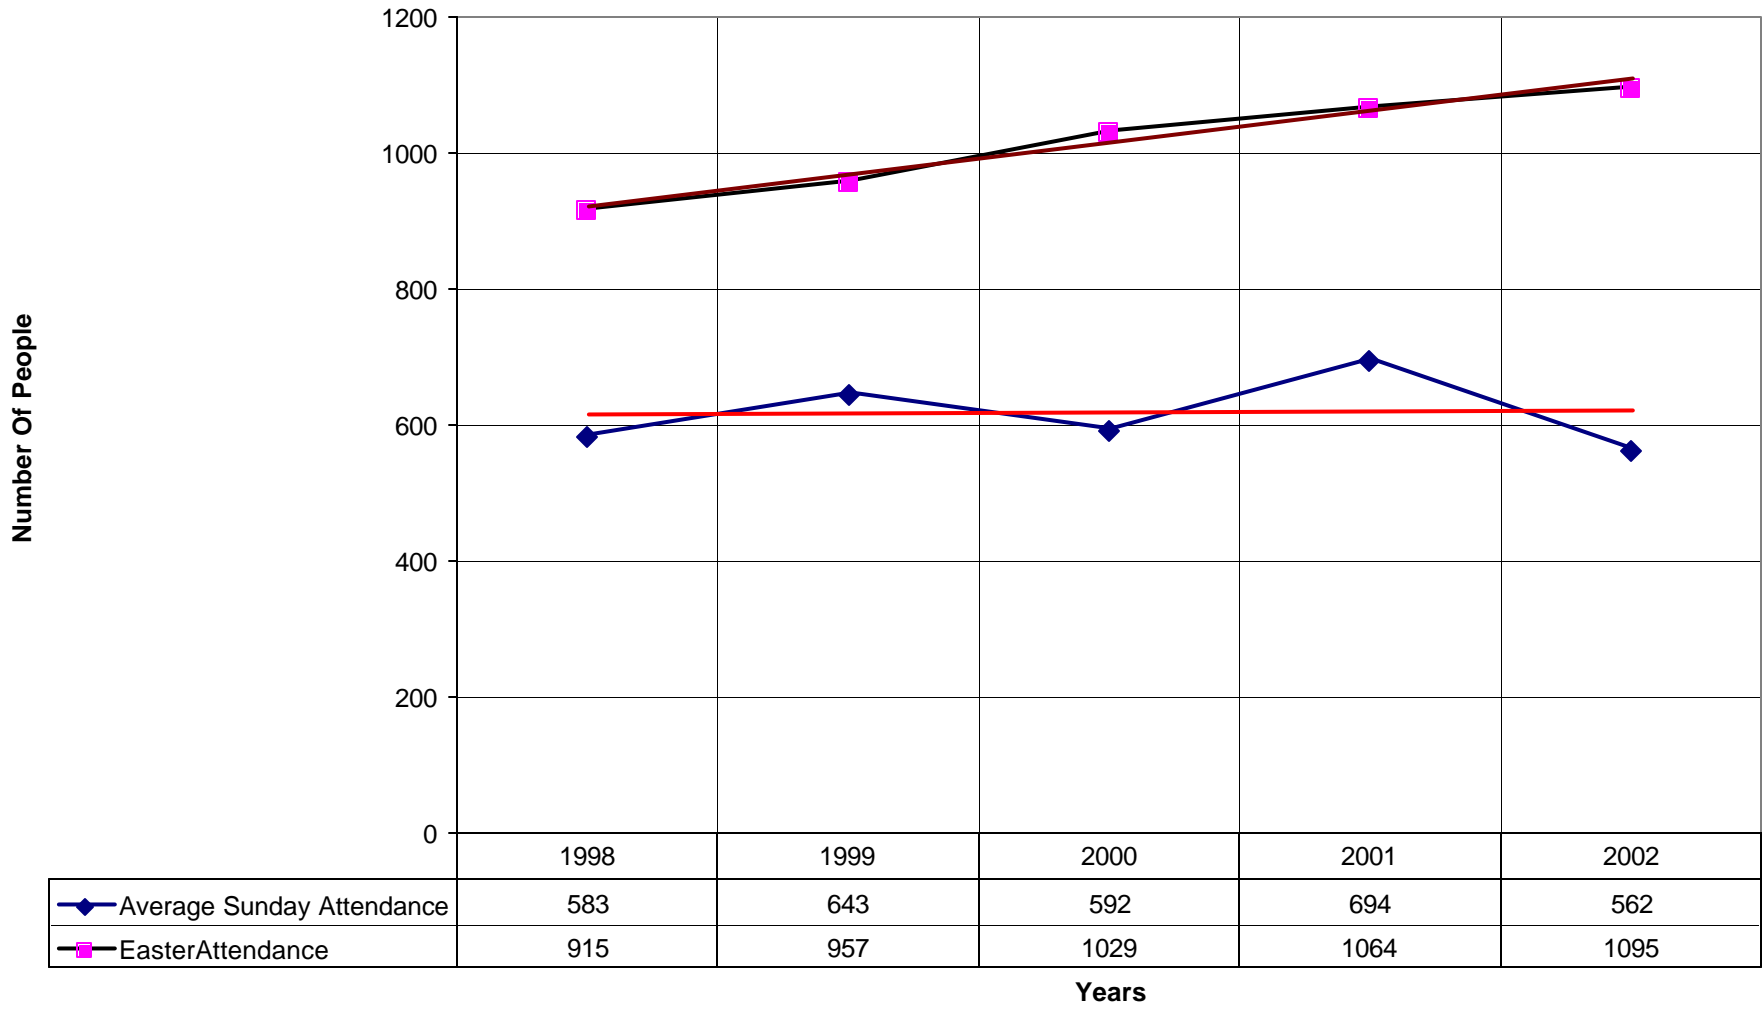

3009 Holy Sacrament Episcopal Church BRO

◆ Number of Pledges — Linear (Number of Pledges)

3009 Holy Sacrament Episcopal Church BRO

◆ Average Sunday Attendance — Linear (Average Sunday Attendance)

3009 Holy Sacrament Episcopal Church BRO

◆ Average Sunday Attendance
 ■ EasterAttendance
 — Linear (Average Sunday Attendance)
 — Linear (EasterAttendance)

3009 Holy Sacrament Episcopal Church BRO

—◆— EasterAttendance — Linear (EasterAttendance)