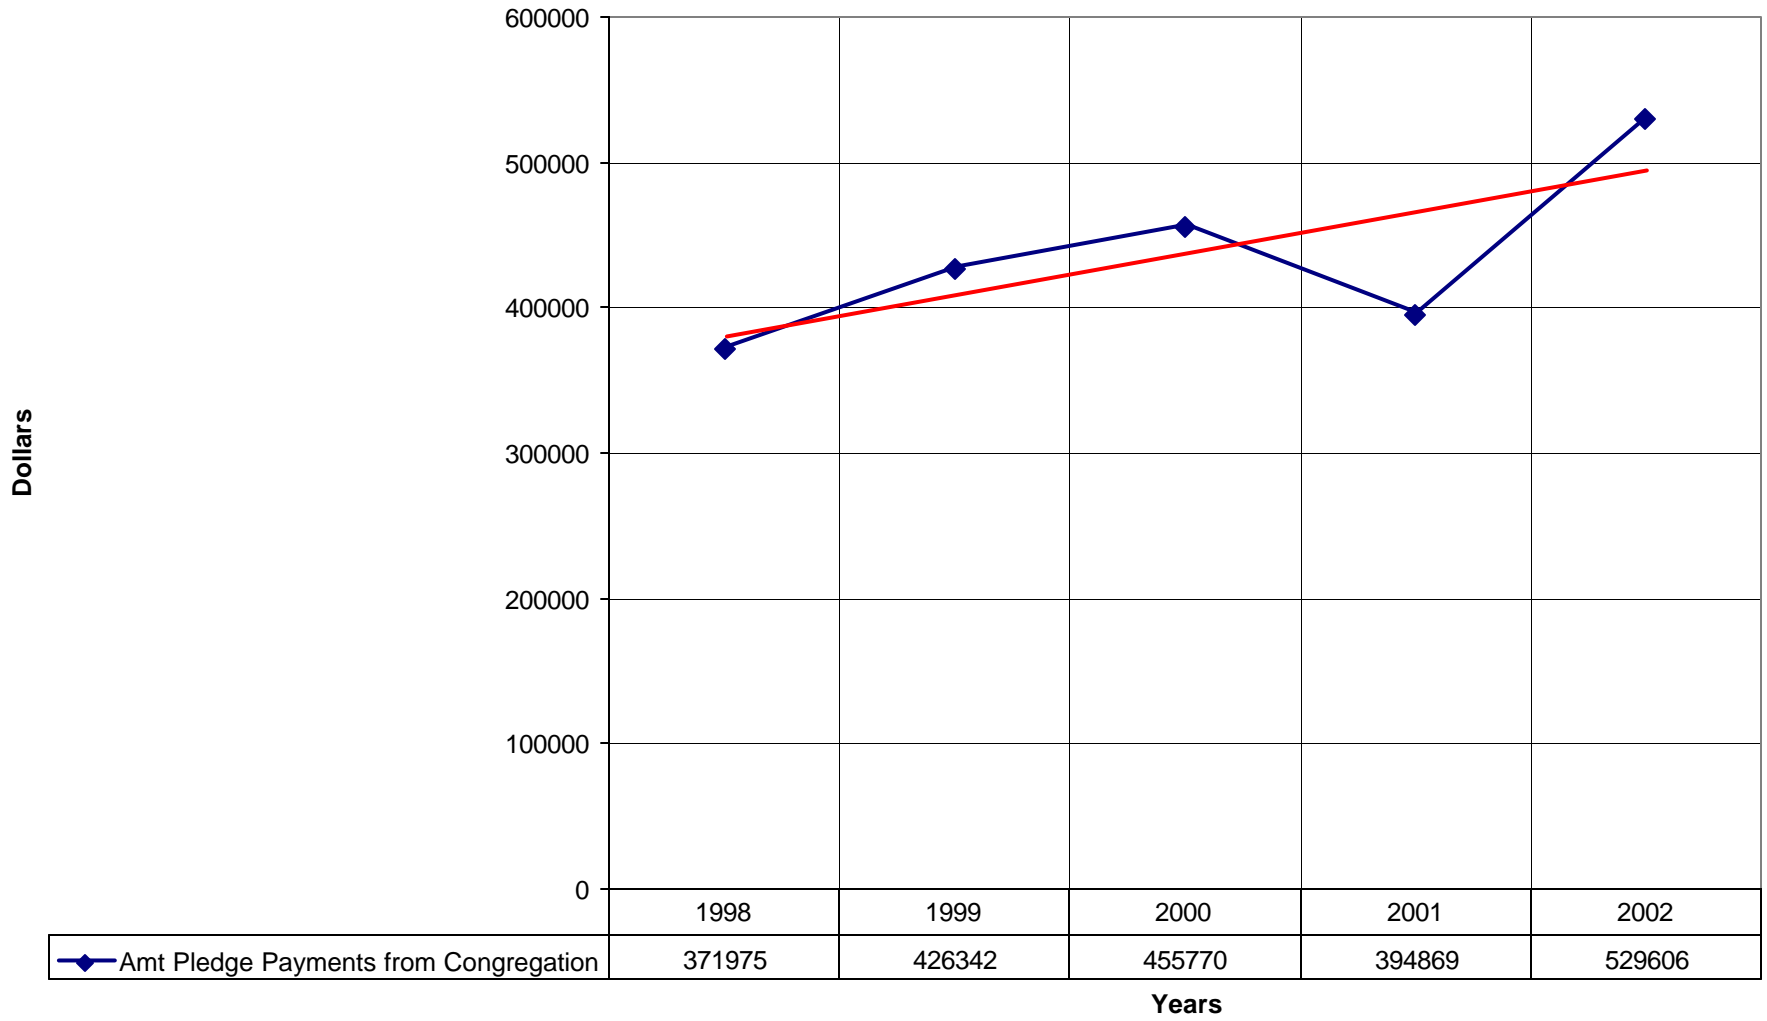

3009 Holy Sacrament Episcopal Church BRO

◆ Number of Baptism

1998 1999 2000 2001 2002

23 24 11 48 28

Years

◆ Number of Baptism — Linear (Number of Baptism)

3009 Holy Sacrament Episcopal Church BRO

◆ Amt Pledge Payments from Congregation — Linear (Amt Pledge Payments from Congregation)