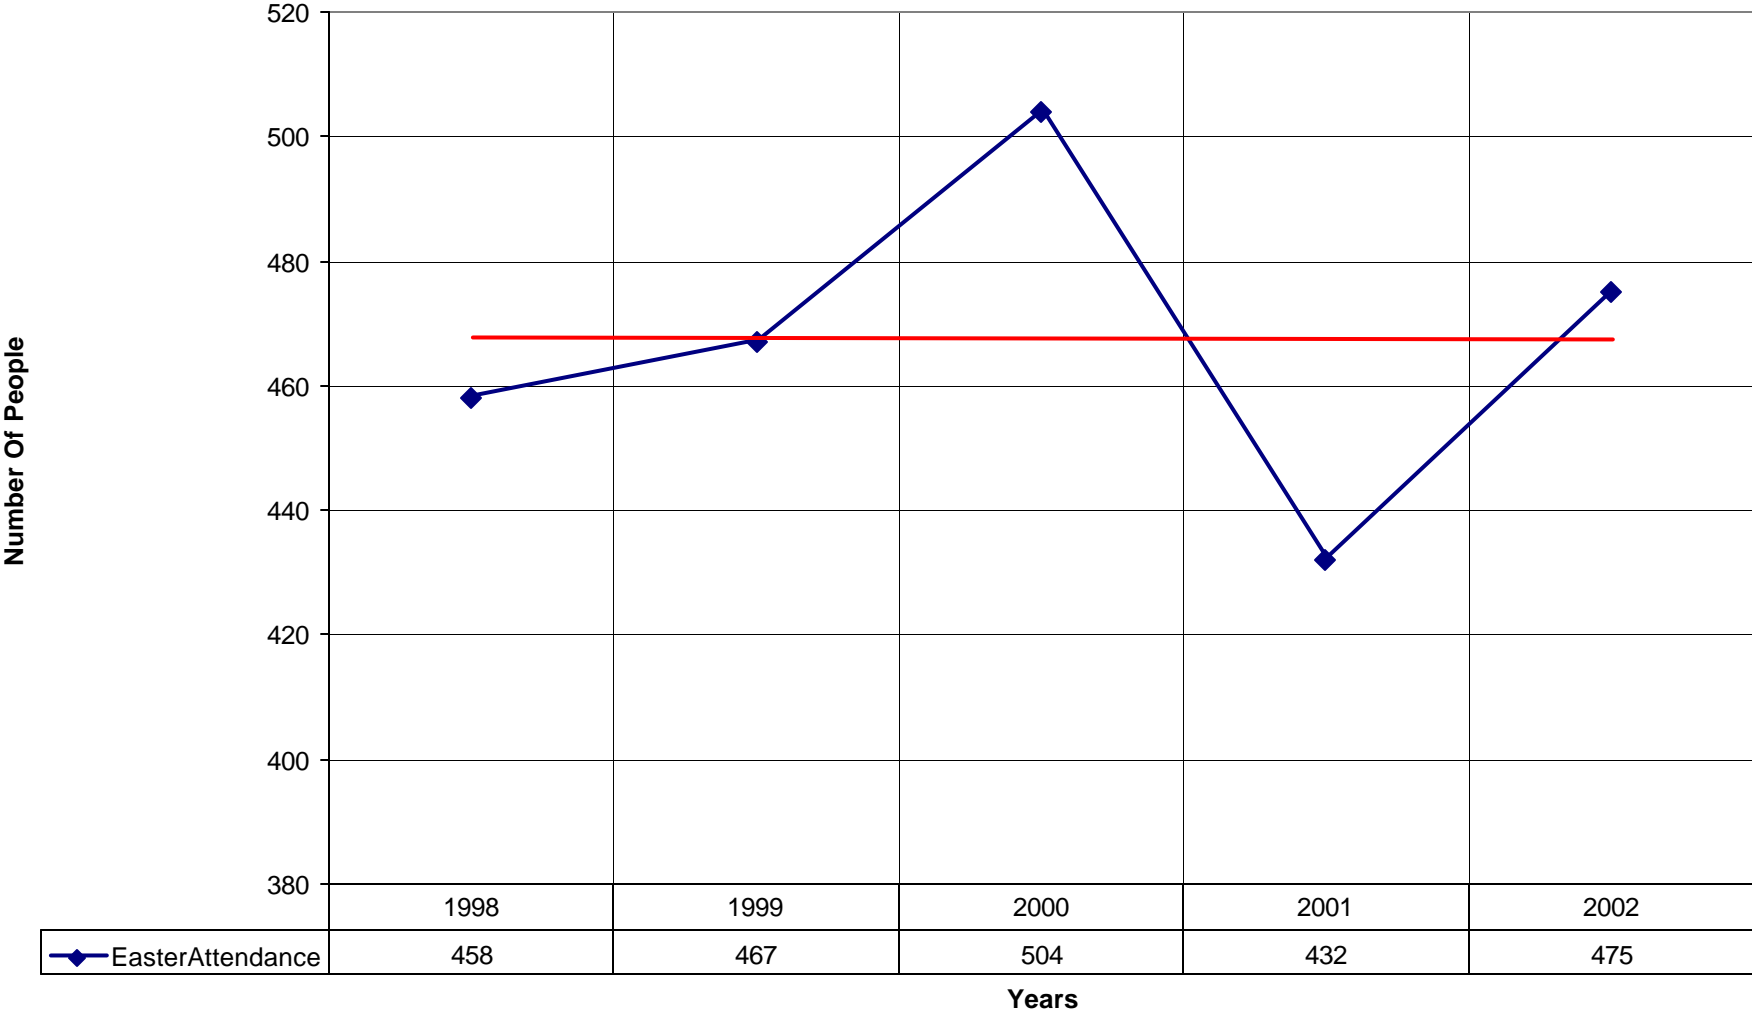

1039 St. Luke's Episcopal Church NPB

◆ EasterAttendance — Linear (EasterAttendance)