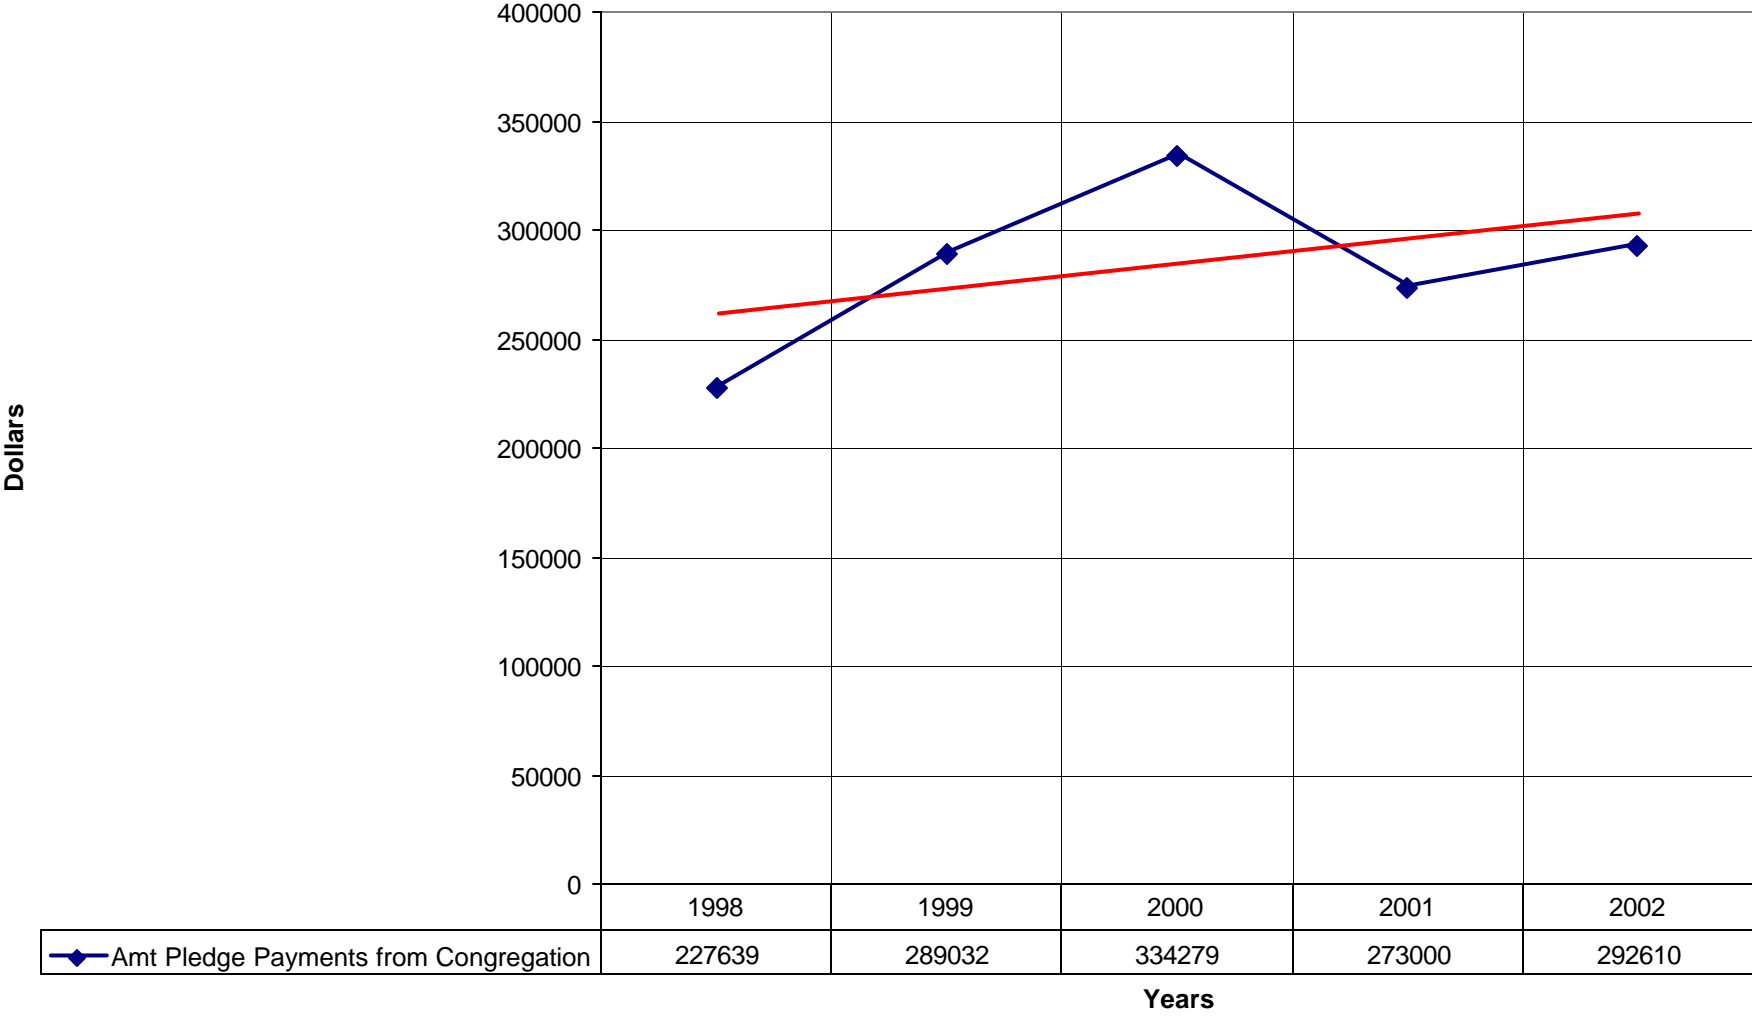

1039 St. Luke's Episcopal Church NPB

1039 St. Luke's Episcopal Church NPB

◆ Average Sunday Attendance — Linear (Average Sunday Attendance)

1039 St. Luke's Episcopal Church NPB

◆ Average Sunday Attendance ■ EasterAttendance — Linear (Average Sunday Attendance) — Linear (EasterAttendance)

1039 St. Luke's Episcopal Church NPB

◆ EasterAttendance — Linear (EasterAttendance)

1039 St. Luke's Episcopal Church NPB

1039 St. Luke's Episcopal Church NPB

◆ Amt Pledge Payments from Congregation — Linear (Amt Pledge Payments from Congregation)

1039 St. Luke's Episcopal Church NPB

◆ Number of Pledges

◆ Number of Pledges — Linear (Number of Pledges)

1039 St. Luke's Episcopal Church NPB

◆ Average Sunday Attendance — Linear (Average Sunday Attendance)