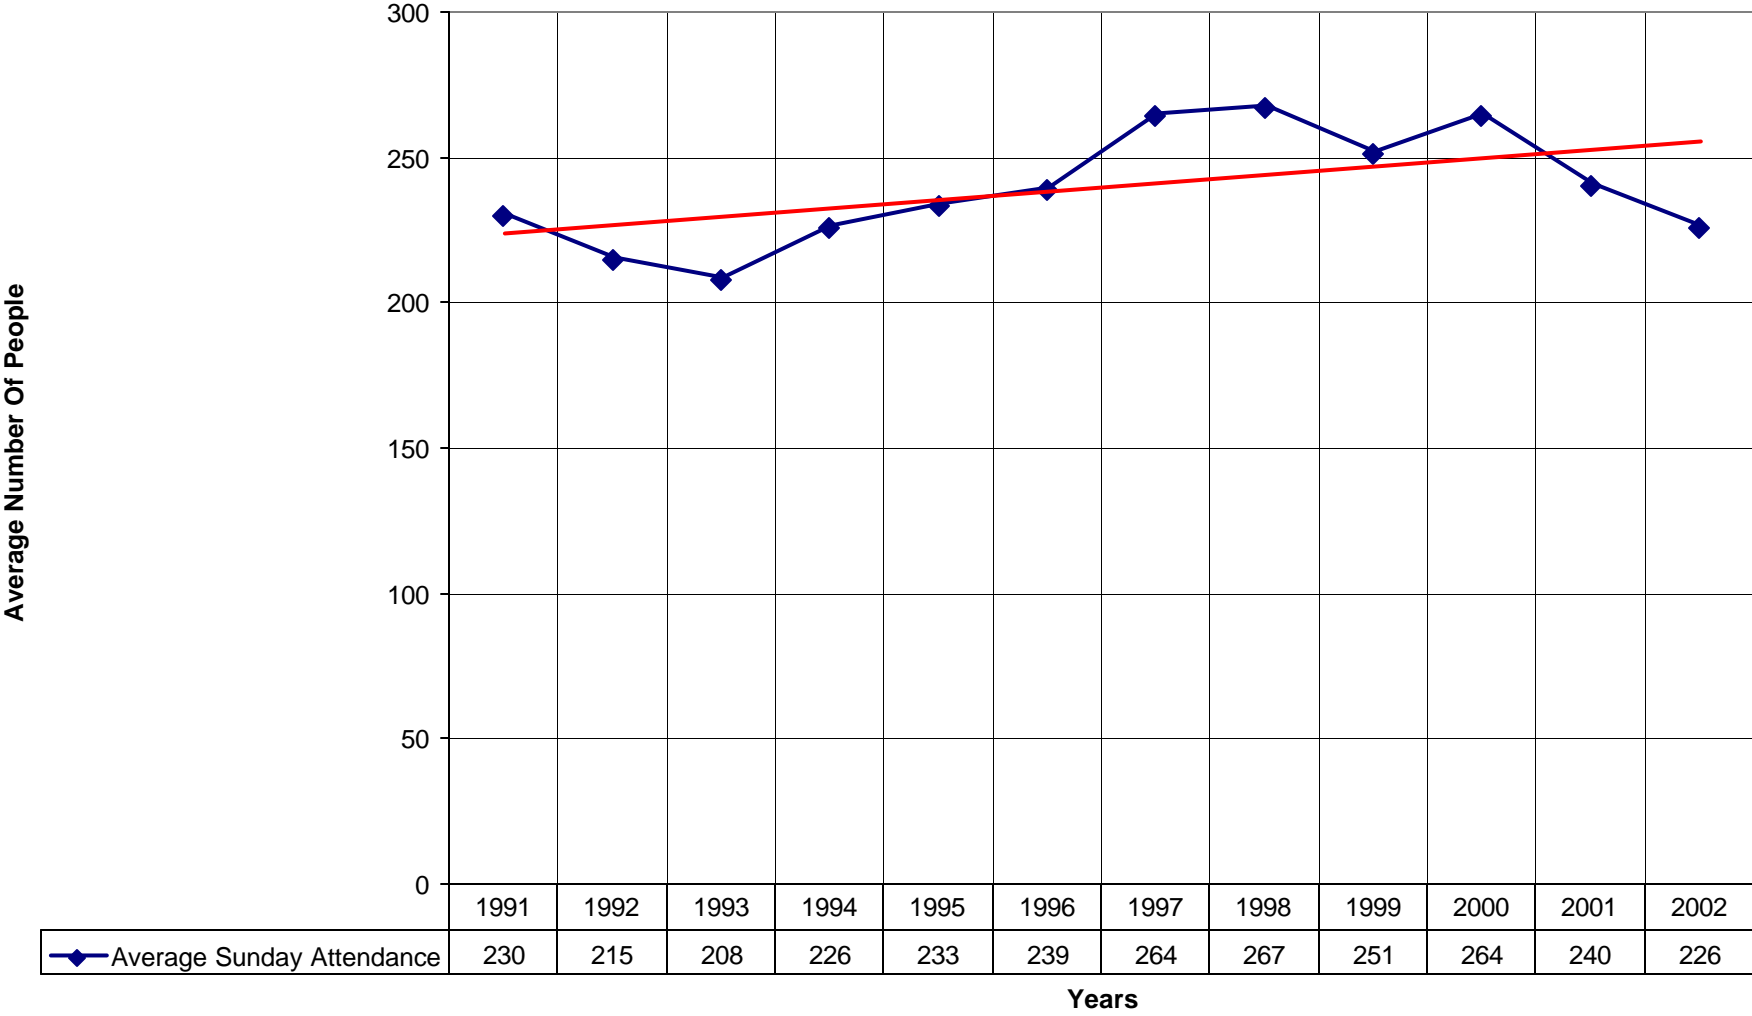

1039 St. Luke's Episcopal Church NPB

◆ Average Sunday Attendance
 ■ EasterAttendance
 — Linear (Average Sunday Attendance)
 — Linear (EasterAttendance)

1039 St. Luke's Episcopal Church NPB

◆ EasterAttendance — Linear (EasterAttendance)

1039 St. Luke's Episcopal Church NPB

◆ Number of Baptism — Linear (Number of Baptism)

1039 St. Luke's Episcopal Church NPB

◆ Amt Pledge Payments from Congregation — Linear (Amt Pledge Payments from Congregation)

1039 St. Luke's Episcopal Church NPB

1039 St. Luke's Episcopal Church NPB

◆ Average Sunday Attendance — Linear (Average Sunday Attendance)

1039 St. Luke's Episcopal Church NPB

◆ Average Sunday Attendance ■ EasterAttendance — Linear (Average Sunday Attendance) — Linear (EasterAttendance)