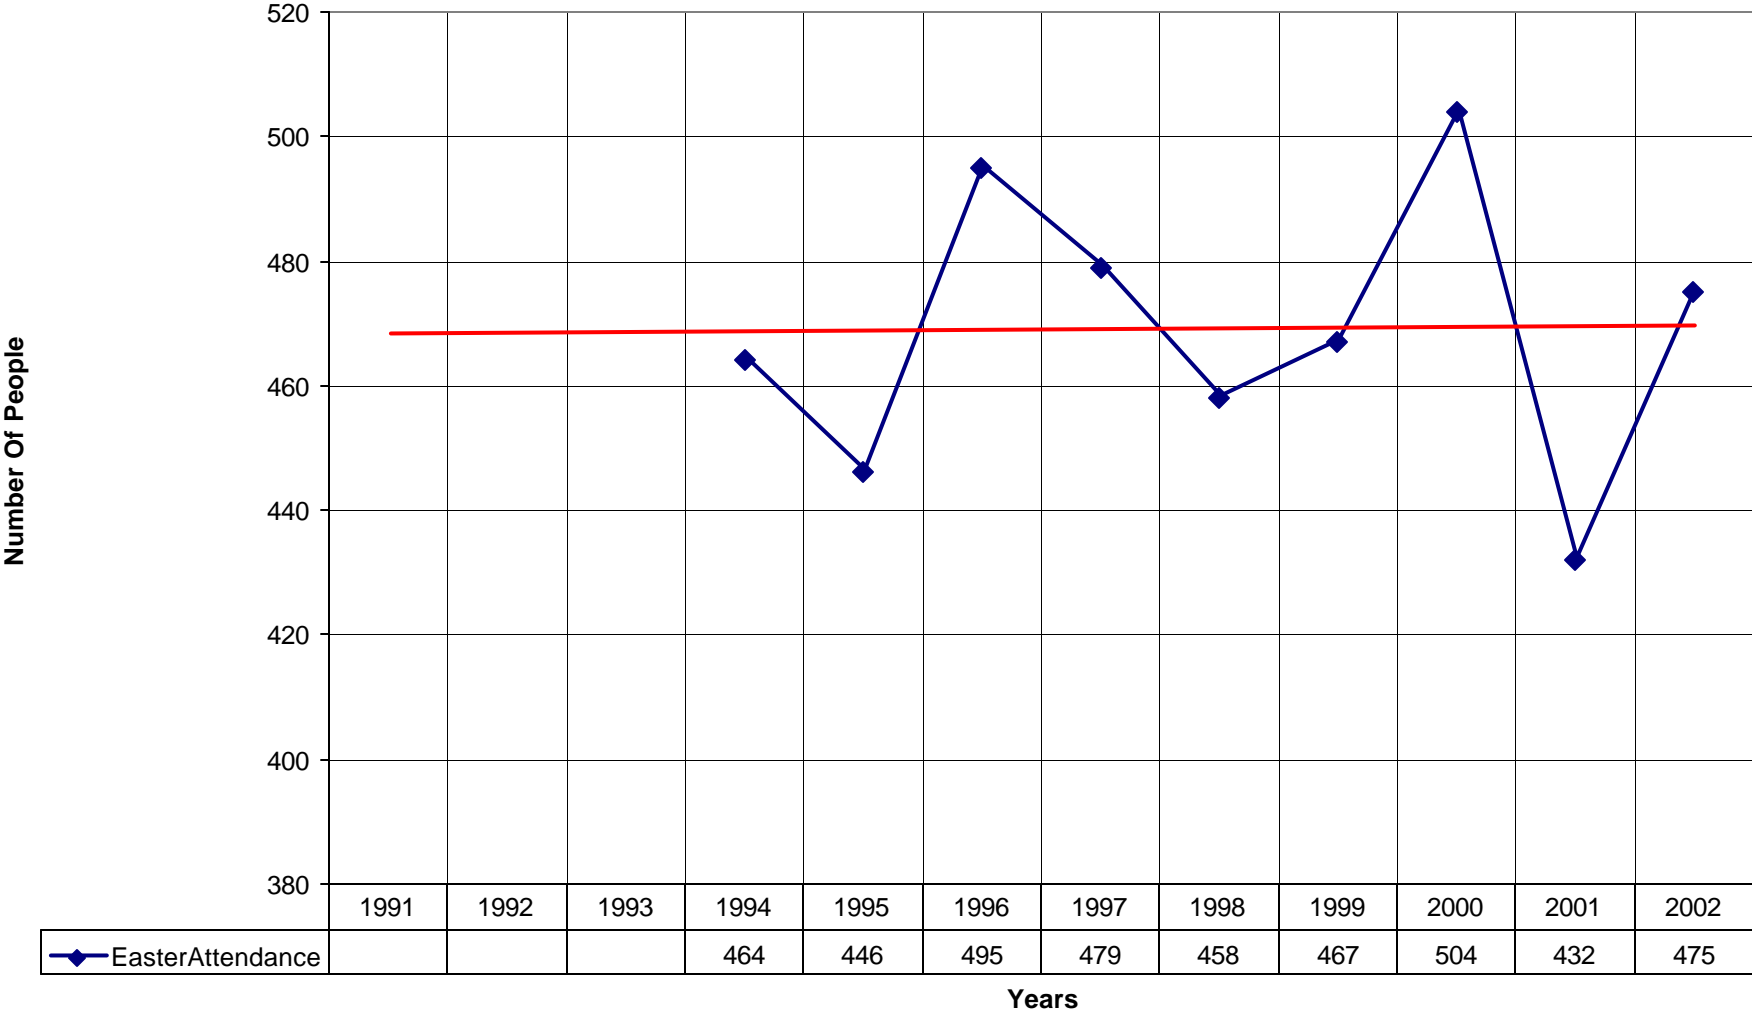

1039 St. Luke's Episcopal Church NPB

◆ Average Sunday Attendance
 ■ EasterAttendance
 — Linear (Average Sunday Attendance)
 — Linear (EasterAttendance)

1039 St. Luke's Episcopal Church NPB

◆ EasterAttendance — Linear (EasterAttendance)

1039 St. Luke's Episcopal Church NPB

◆ Number of Baptism — Linear (Number of Baptism)

1039 St. Luke's Episcopal Church NPB

◆ Amt Pledge Payments from Congregation — Linear (Amt Pledge Payments from Congregation)

1039 St. Luke's Episcopal Church NPB

1039 St. Luke's Episcopal Church NPB

◆ Average Sunday Attendance — Linear (Average Sunday Attendance)

1039 St. Luke's Episcopal Church NPB

◆ Average Sunday Attendance ■ EasterAttendance — Linear (Average Sunday Attendance) — Linear (EasterAttendance)