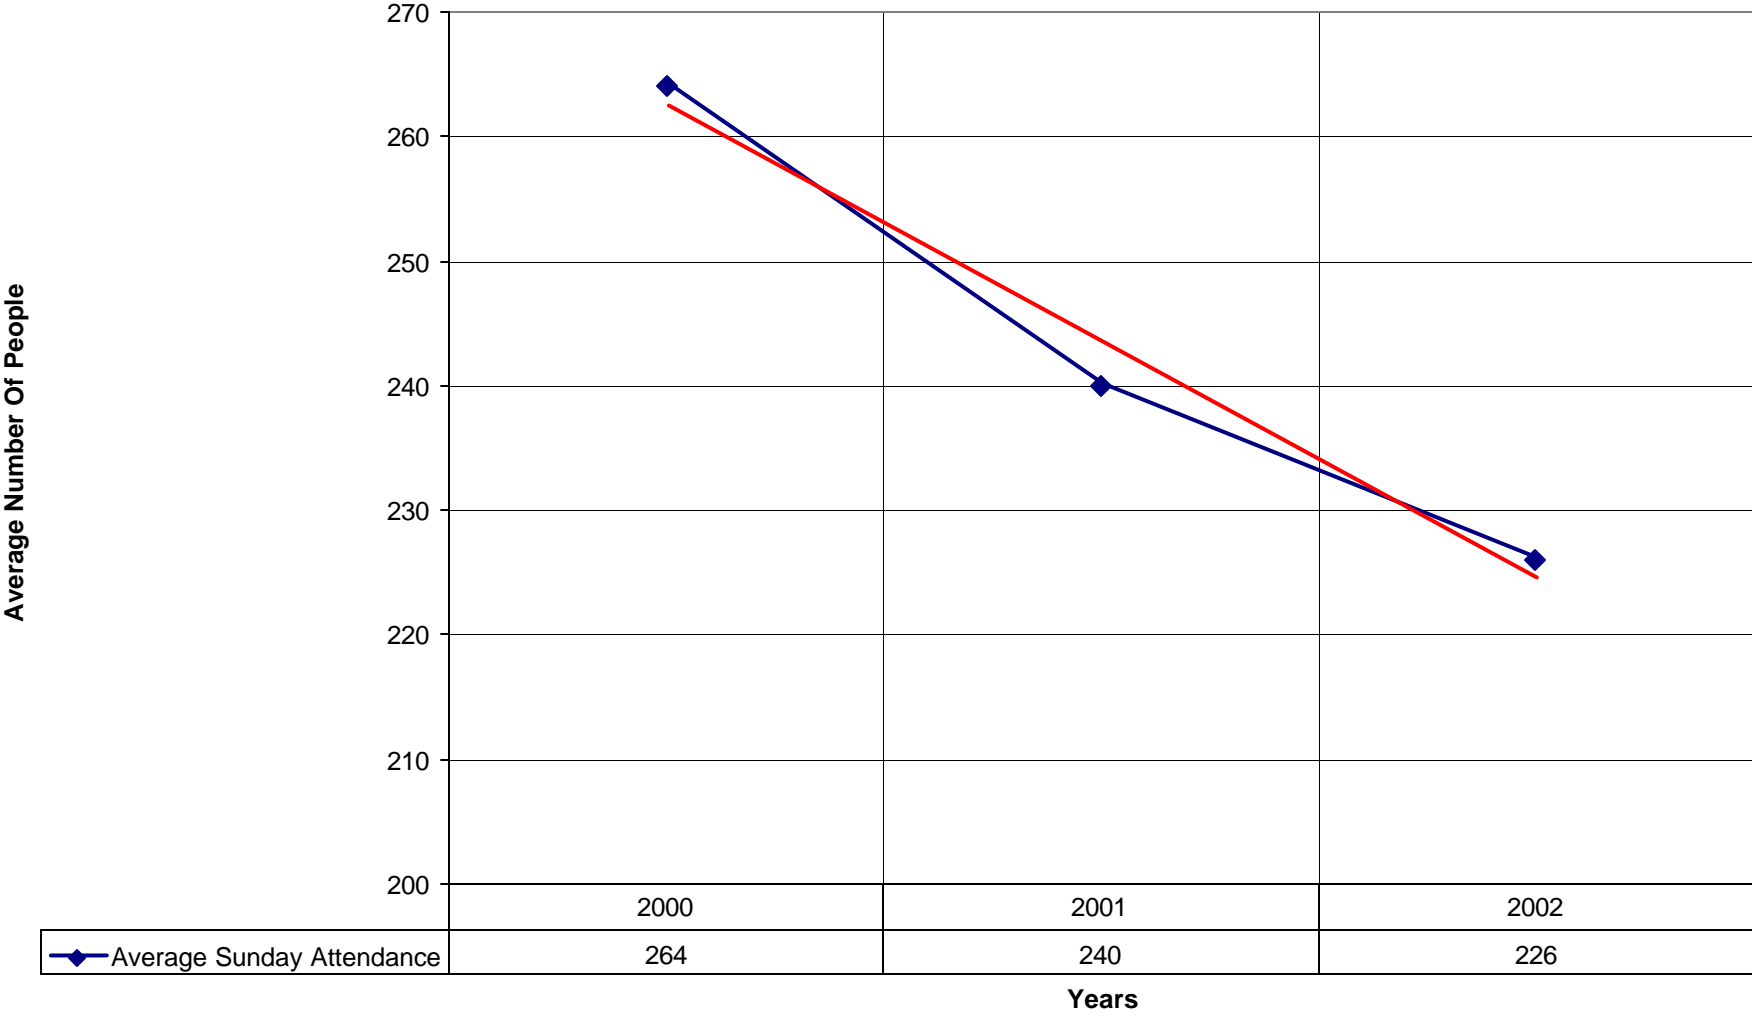

1039 St. Luke's Episcopal Church NPB

◆ Average Sunday Attendance
 ■ EasterAttendance
 — Linear (Average Sunday Attendance)
 — Linear (EasterAttendance)

1039 St. Luke's Episcopal Church NPB

—◆— EasterAttendance — Linear (EasterAttendance)

◆ Number of Pledges — Linear (Number of Pledges)

1039 St. Luke's Episcopal Church NPB

◆ Average Sunday Attendance — Linear (Average Sunday Attendance)