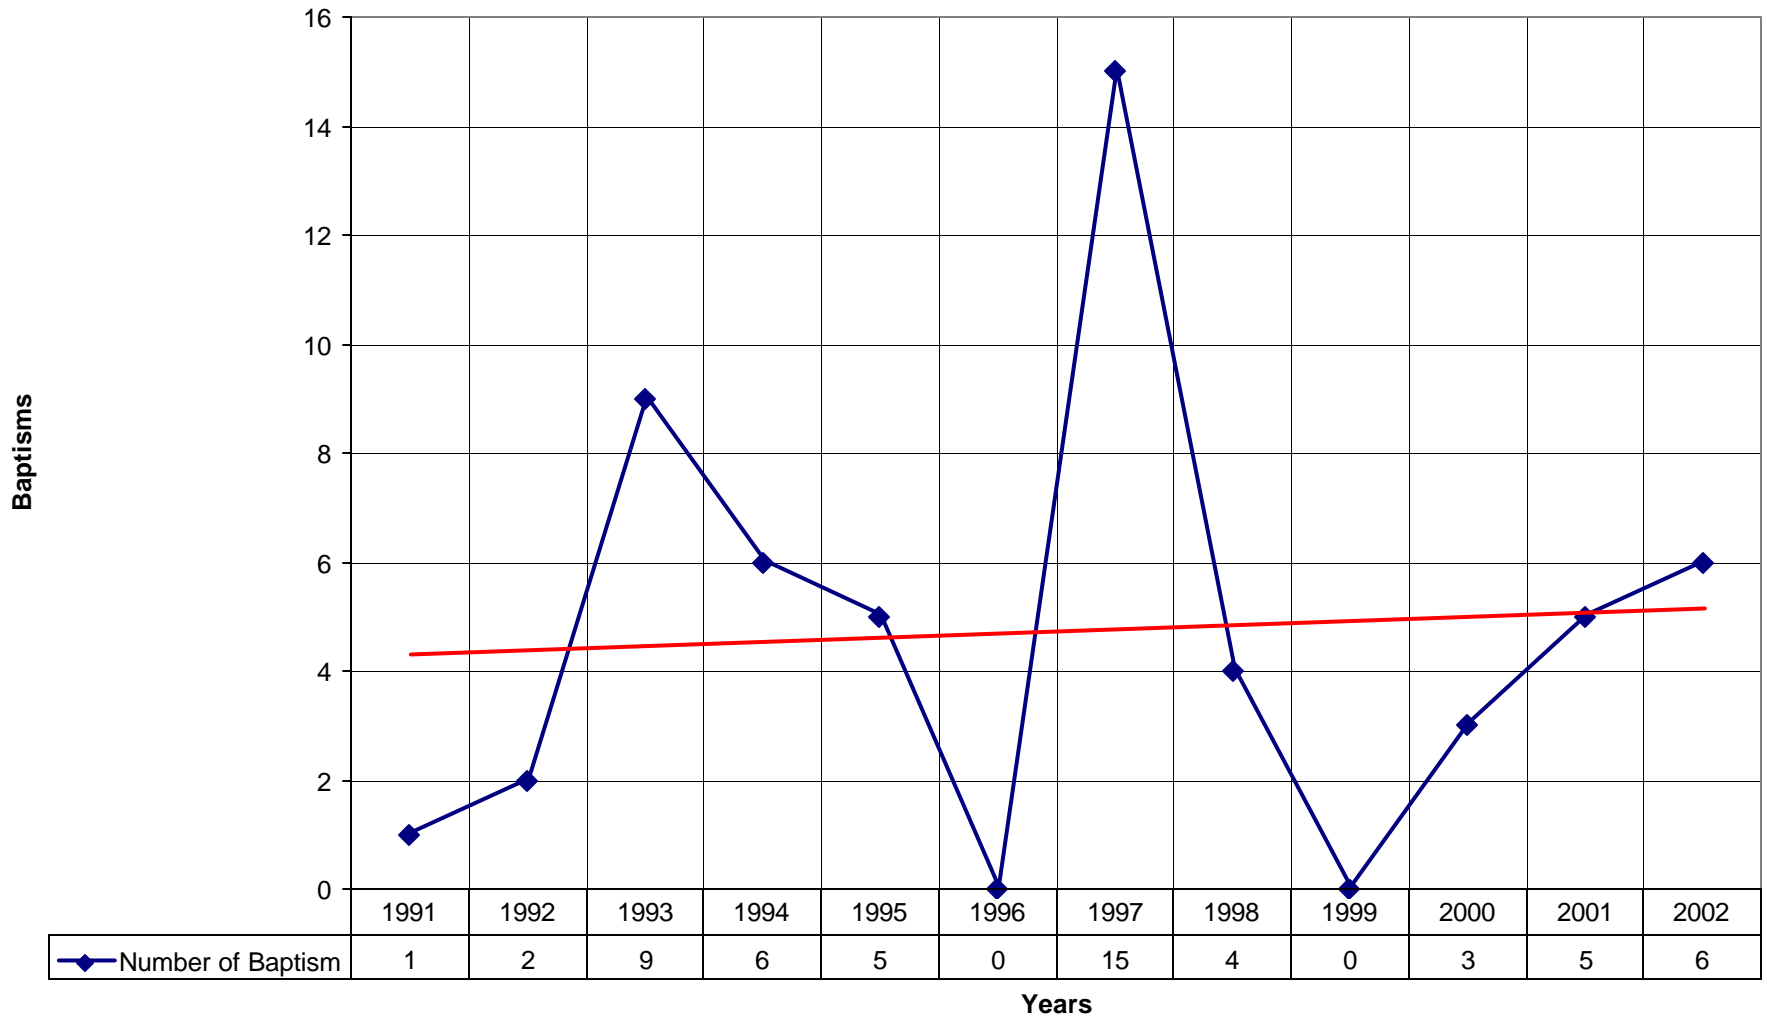

1039 St. Luke's Episcopal Church NPB

◆ Average Sunday Attendance
 ■ EasterAttendance
 — Linear (Average Sunday Attendance)
 — Linear (EasterAttendance)

1039 St. Luke's Episcopal Church NPB

◆ EasterAttendance — Linear (EasterAttendance)

1039 St. Luke's Episcopal Church NPB

◆ Number of Baptism — Linear (Number of Baptism)

1039 St. Luke's Episcopal Church NPB

◆ Amt Pledge Payments from Congregation — Linear (Amt Pledge Payments from Congregation)

1039 St. Luke's Episcopal Church NPB

1039 St. Luke's Episcopal Church NPB

◆ Average Sunday Attendance — Linear (Average Sunday Attendance)

1039 St. Luke's Episcopal Church NPB

◆ Average Sunday Attendance ■ EasterAttendance — Linear (Average Sunday Attendance) — Linear (EasterAttendance)

1039 St. Luke's Episcopal Church NPB

◆ Average Sunday Attendance
 ■ EasterAttendance
 — Linear (Average Sunday Attendance)
 — Linear (EasterAttendance)

1039 St. Luke's Episcopal Church NPB

—◆— EasterAttendance — Linear (EasterAttendance)