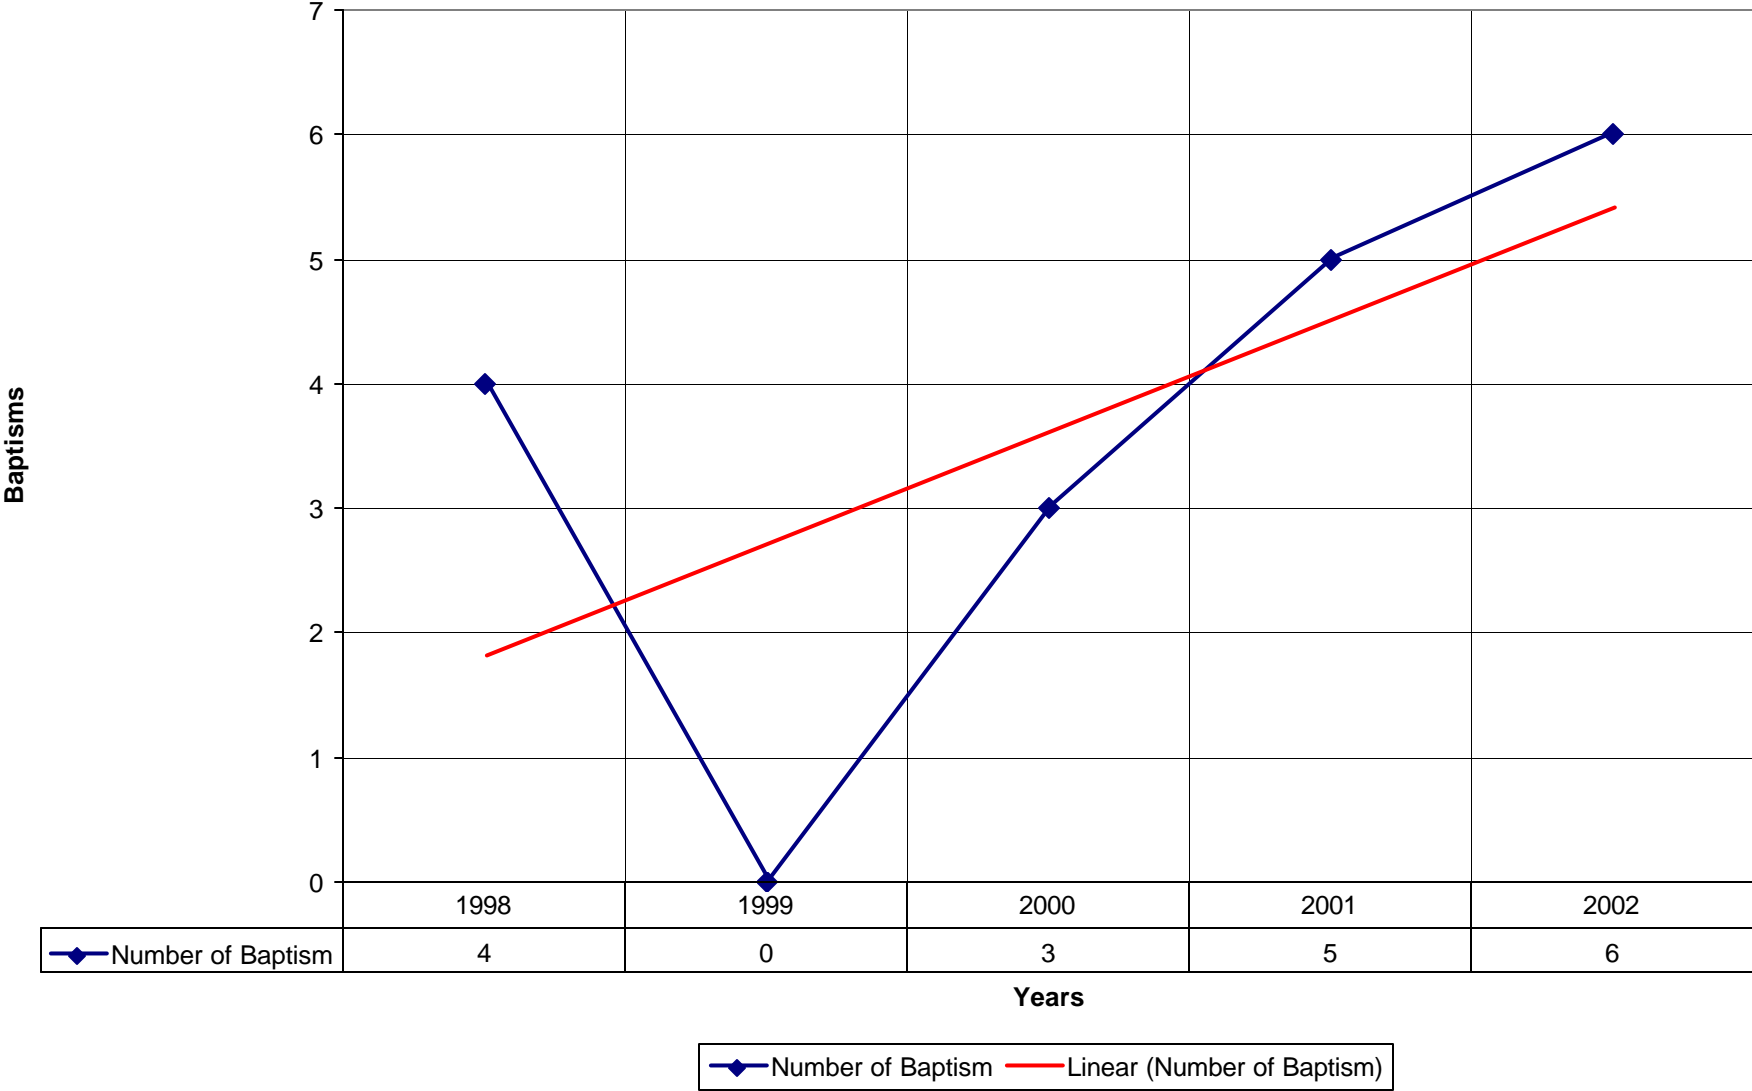

1039 St. Luke's Episcopal Church NPB