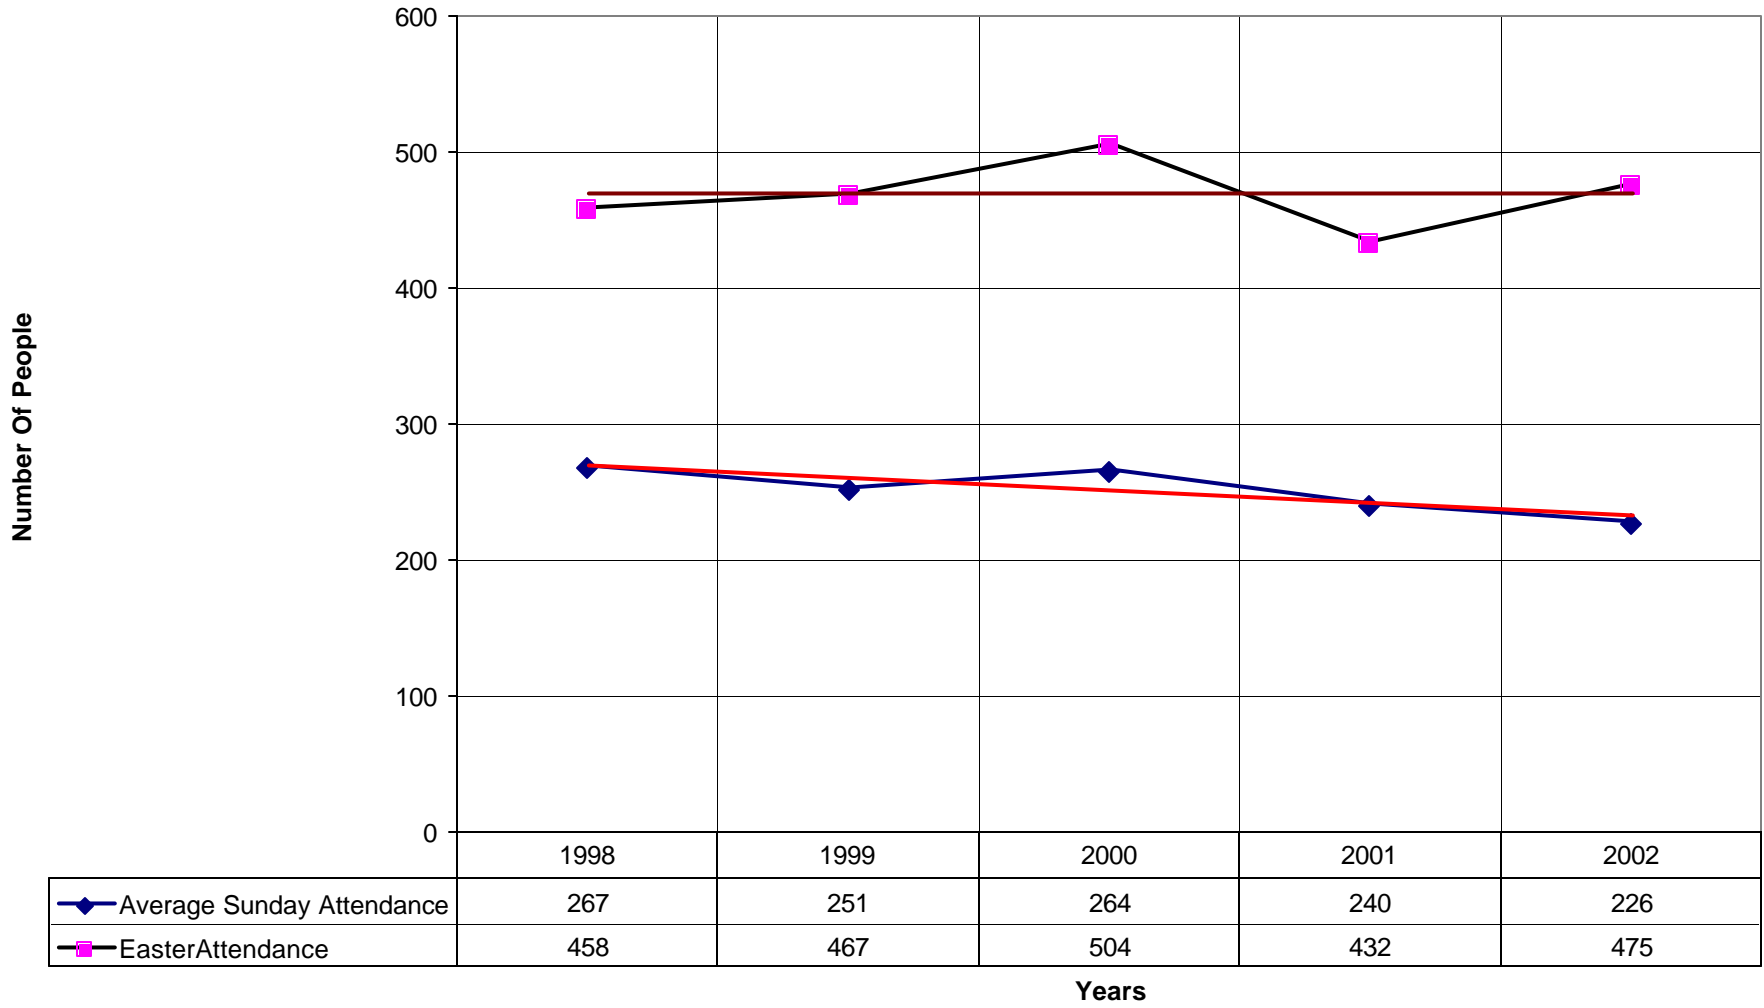

1039 St. Luke's Episcopal Church NPB

◆ Average Sunday Attendance
 ■ EasterAttendance
 — Linear (Average Sunday Attendance)
 — Linear (EasterAttendance)

1039 St. Luke's Episcopal Church NPB

◆ EasterAttendance — Linear (EasterAttendance)

1039 St. Luke's Episcopal Church NPB

1039 St. Luke's Episcopal Church NPB

◆ Average Sunday Attendance — Linear (Average Sunday Attendance)

1039 St. Luke's Episcopal Church NPB

◆ Average Sunday Attendance ■ EasterAttendance — Linear (Average Sunday Attendance) — Linear (EasterAttendance)