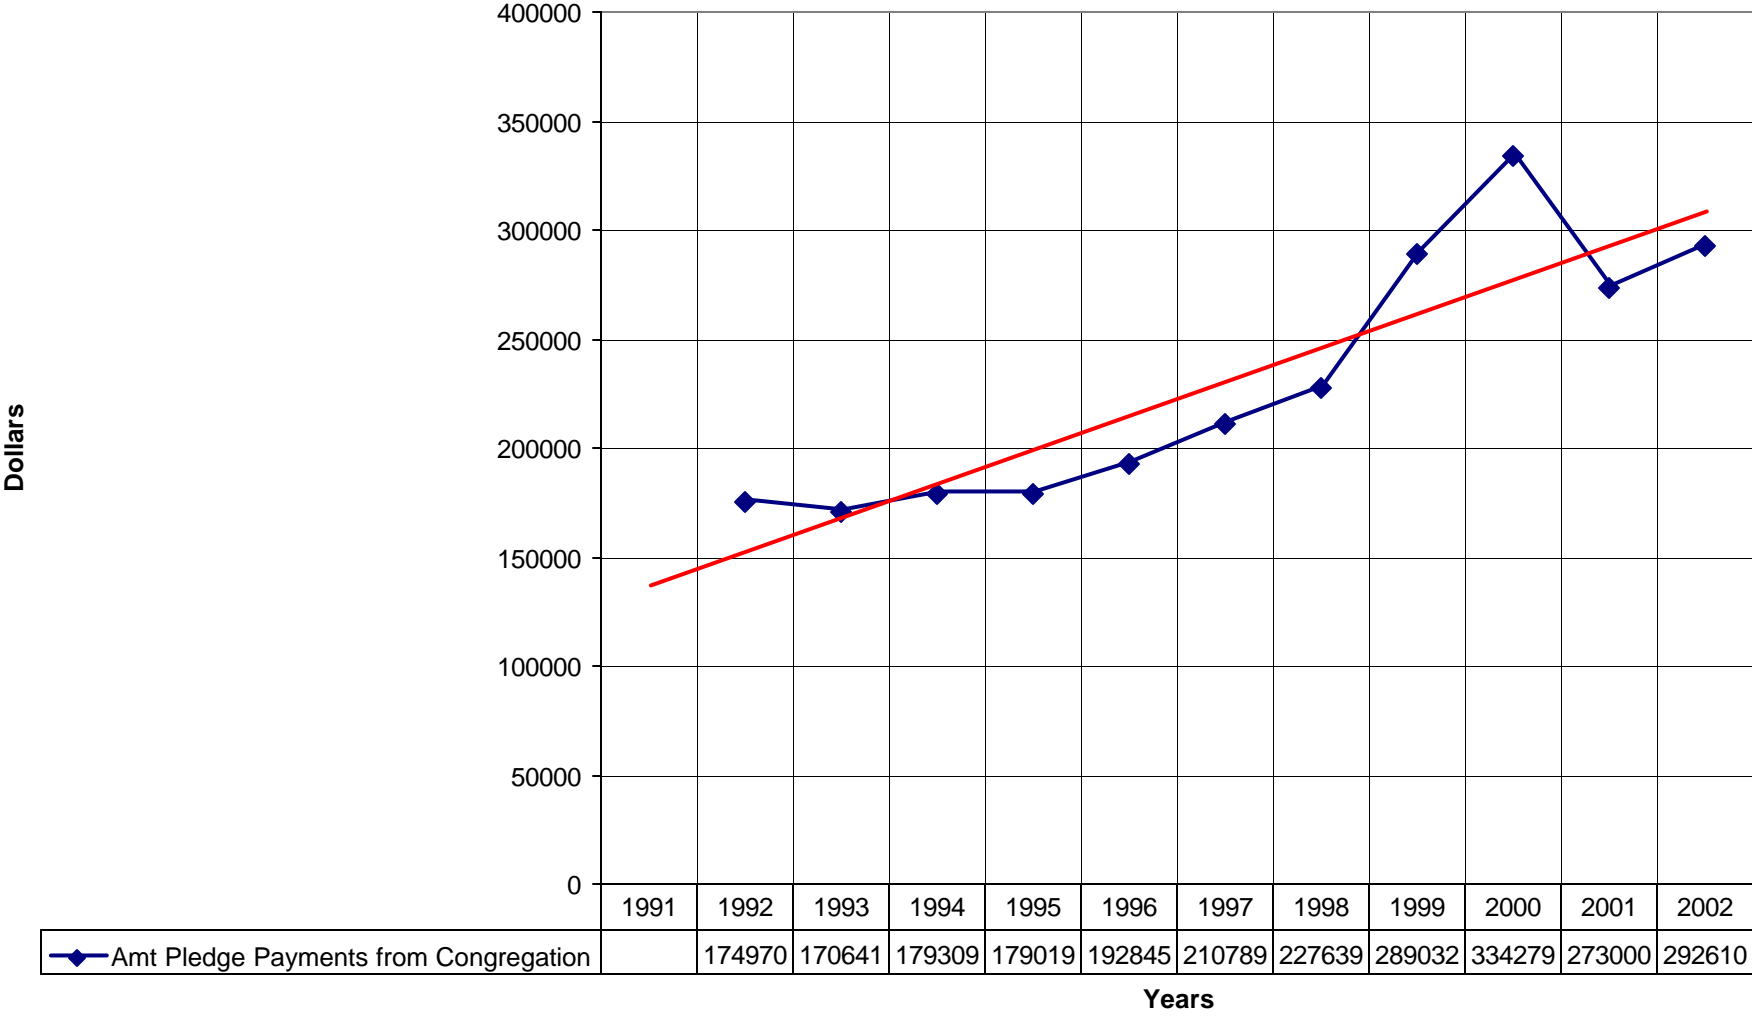

1039 St. Luke's Episcopal Church NPB

◆ Average Sunday Attendance
 ■ EasterAttendance
 — Linear (Average Sunday Attendance)
 — Linear (EasterAttendance)

1039 St. Luke's Episcopal Church NPB

◆ EasterAttendance — Linear (EasterAttendance)

1039 St. Luke's Episcopal Church NPB

◆ Number of Baptism — Linear (Number of Baptism)

1039 St. Luke's Episcopal Church NPB

◆ Amt Pledge Payments from Congregation — Linear (Amt Pledge Payments from Congregation)

1039 St. Luke's Episcopal Church NPB

1039 St. Luke's Episcopal Church NPB

◆ Average Sunday Attendance — Linear (Average Sunday Attendance)

1039 St. Luke's Episcopal Church NPB

◆ Average Sunday Attendance ■ EasterAttendance — Linear (Average Sunday Attendance) — Linear (EasterAttendance)