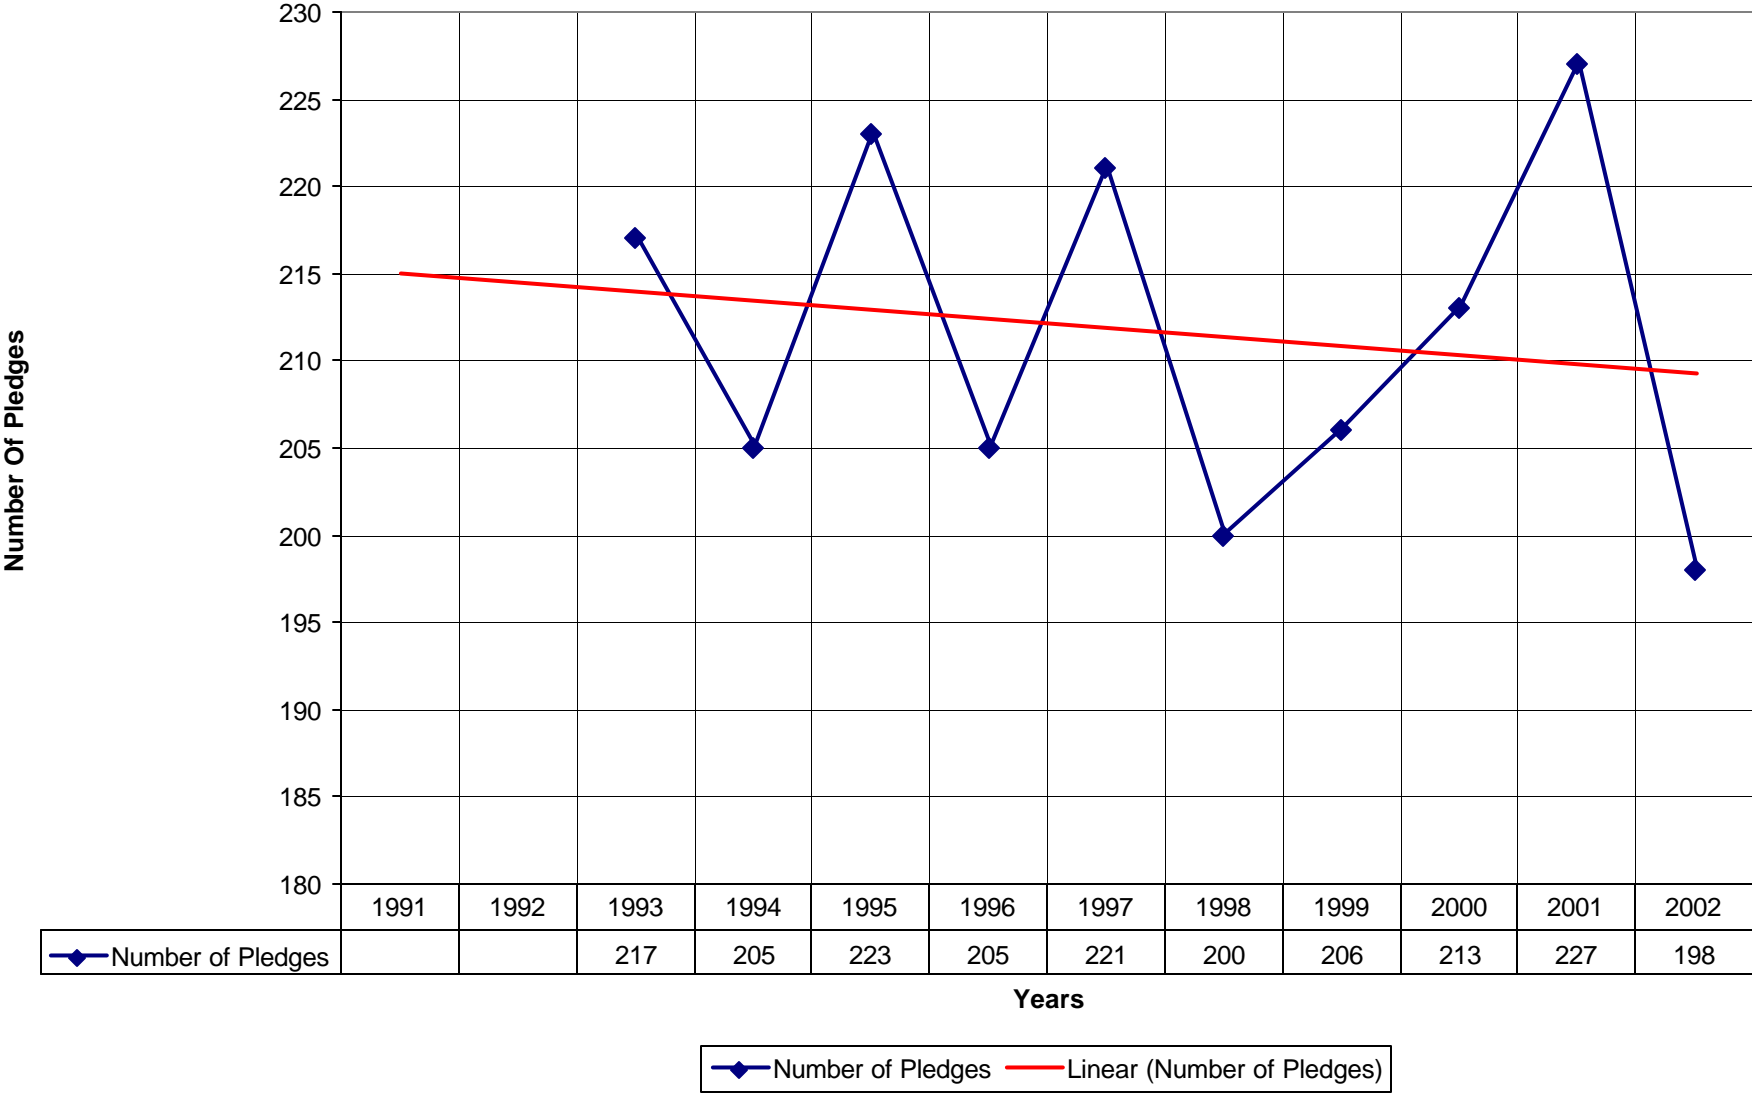

1039 St. Luke's Episcopal Church NPB

◆ Average Sunday Attendance
 ■ EasterAttendance
 — Linear (Average Sunday Attendance)
 — Linear (EasterAttendance)

1039 St. Luke's Episcopal Church NPB

◆ EasterAttendance — Linear (EasterAttendance)

1039 St. Luke's Episcopal Church NPB

◆ Number of Baptism — Linear (Number of Baptism)

1039 St. Luke's Episcopal Church NPB

◆ Amt Pledge Payments from Congregation — Linear (Amt Pledge Payments from Congregation)

1039 St. Luke's Episcopal Church NPB

1039 St. Luke's Episcopal Church NPB

◆ Average Sunday Attendance — Linear (Average Sunday Attendance)

1039 St. Luke's Episcopal Church NPB

◆ Average Sunday Attendance ■ EasterAttendance — Linear (Average Sunday Attendance) — Linear (EasterAttendance)