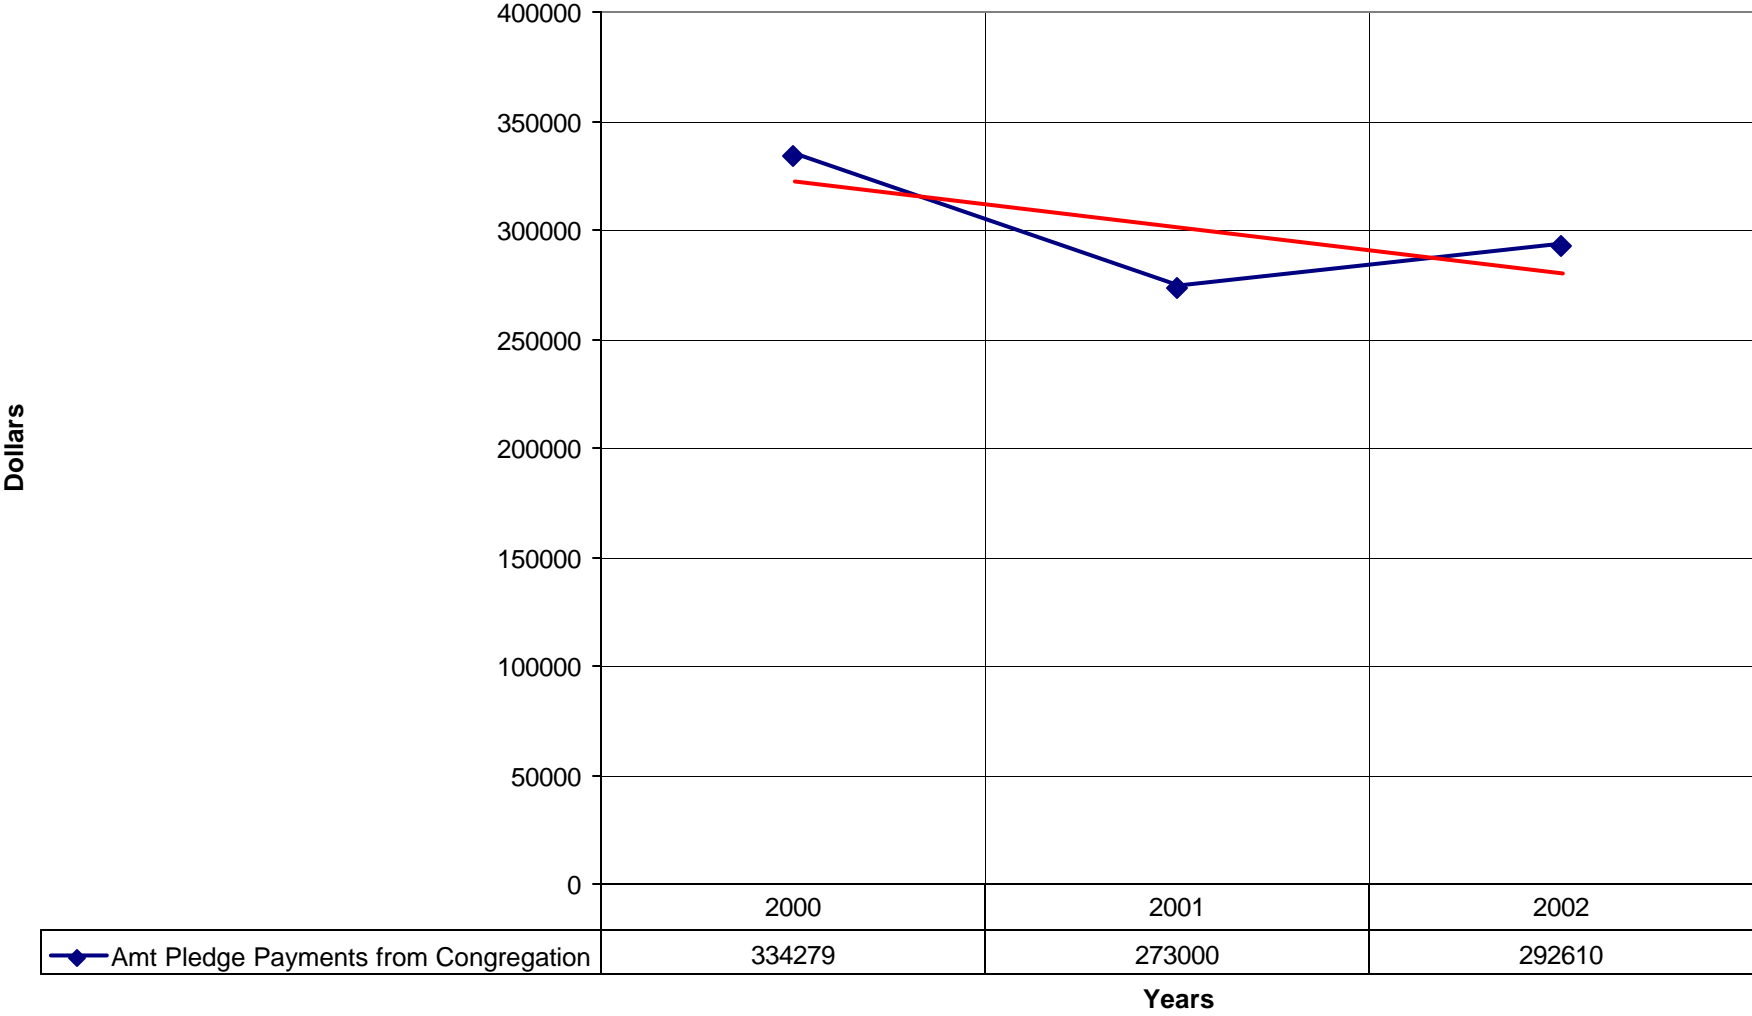

1039 St. Luke's Episcopal Church NPB

◆ Amt Pledge Payments from Congregation — Linear (Amt Pledge Payments from Congregation)