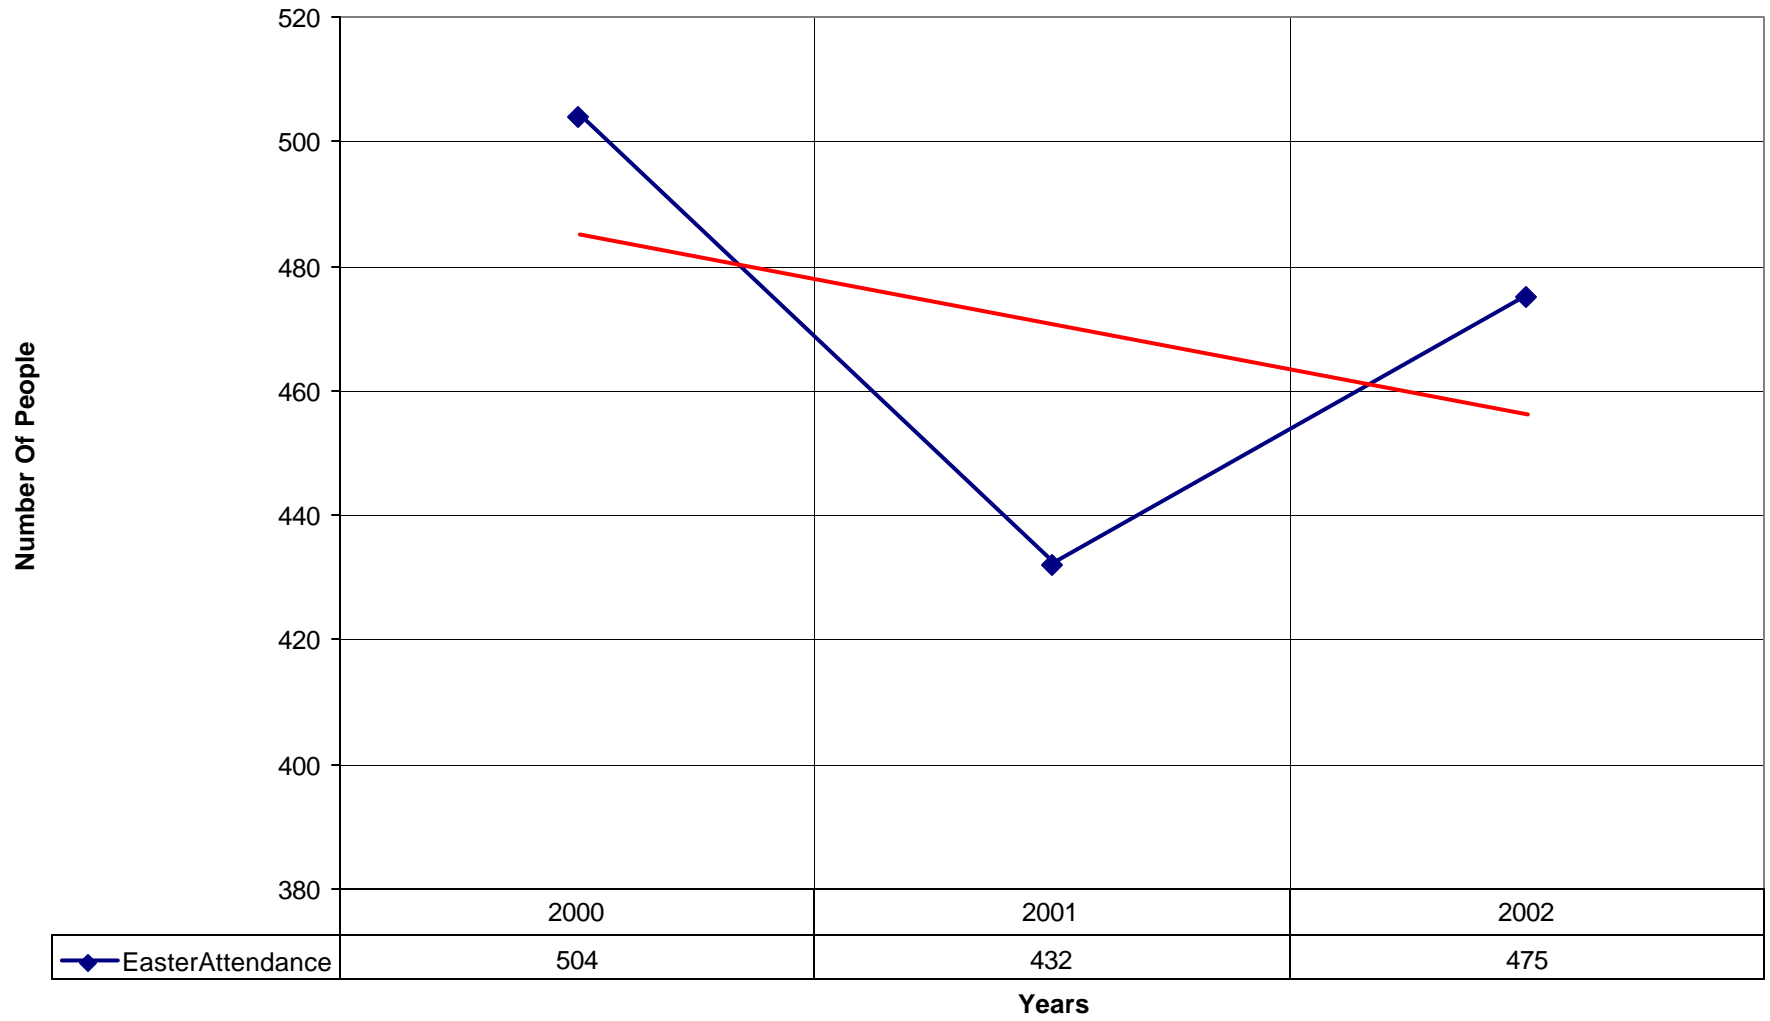

1039 St. Luke's Episcopal Church NPB

◆ Number of Pledges

◆ Number of Pledges — Linear (Number of Pledges)

1039 St. Luke's Episcopal Church NPB

◆ Average Sunday Attendance — Linear (Average Sunday Attendance)

1039 St. Luke's Episcopal Church NPB

◆ Average Sunday Attendance
 ■ EasterAttendance
 — Linear (Average Sunday Attendance)
 — Linear (EasterAttendance)

1039 St. Luke's Episcopal Church NPB

—◆— EasterAttendance — Linear (EasterAttendance)