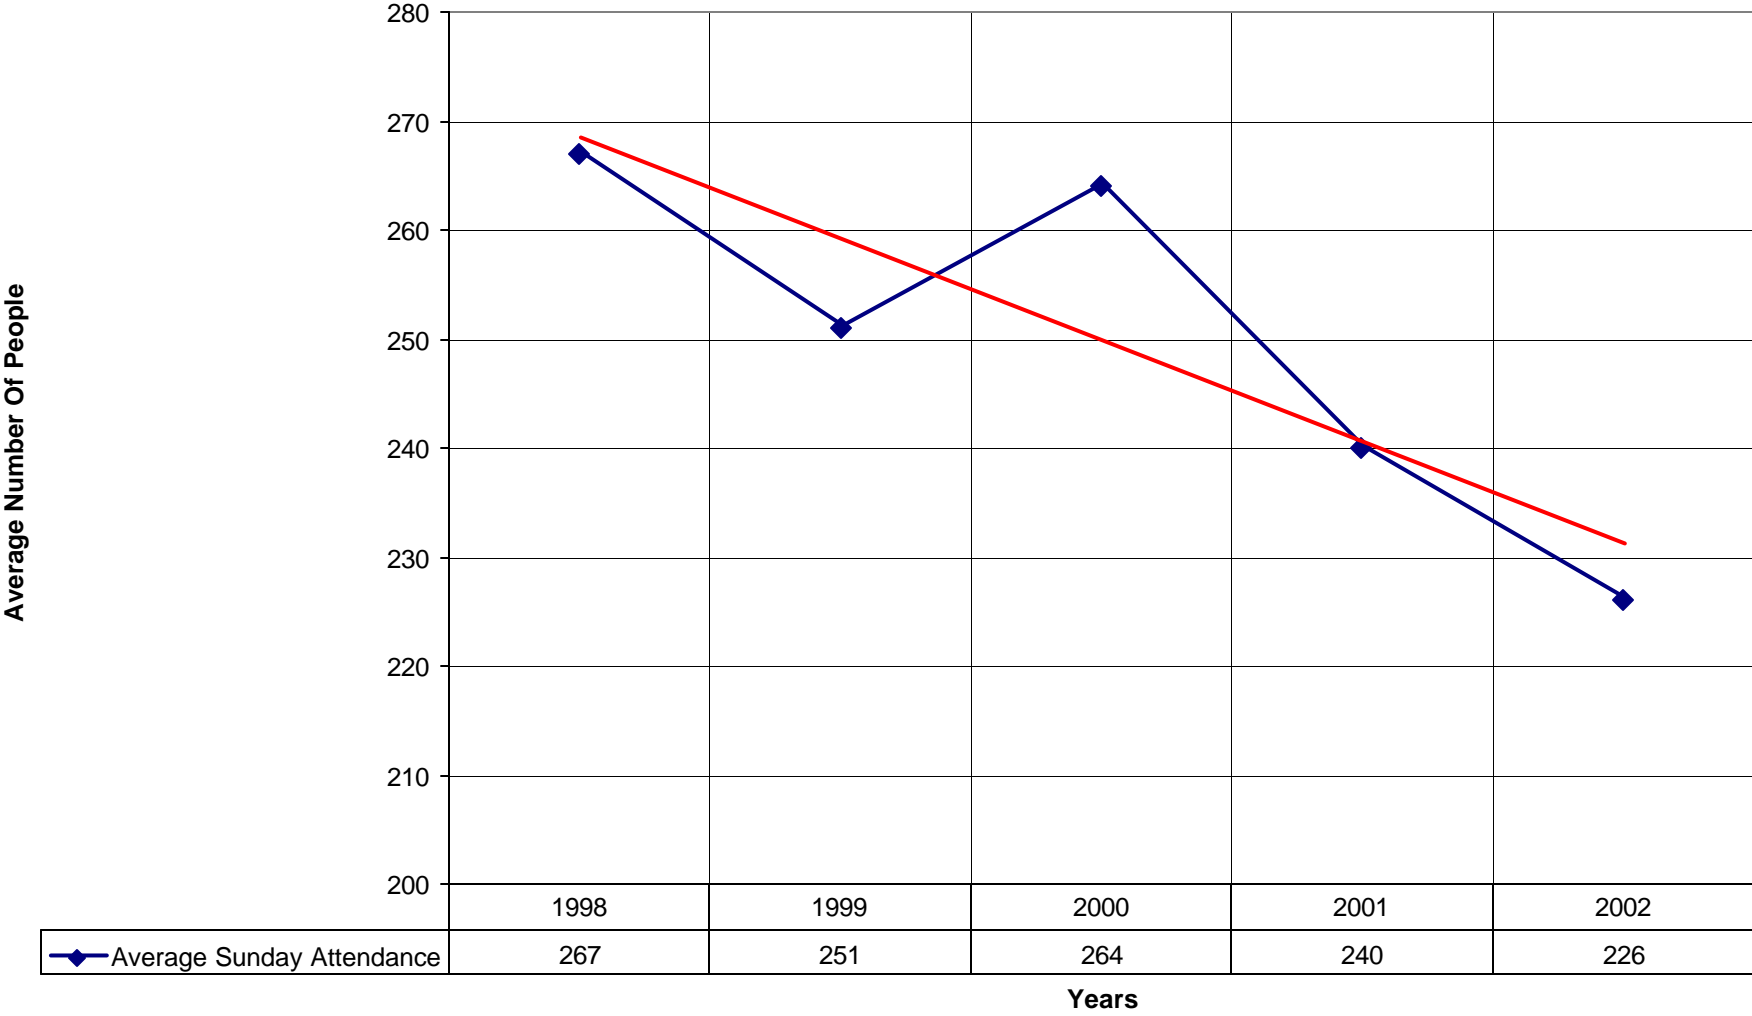

1039 St. Luke's Episcopal Church NPB

◆ Average Sunday Attendance — Linear (Average Sunday Attendance)