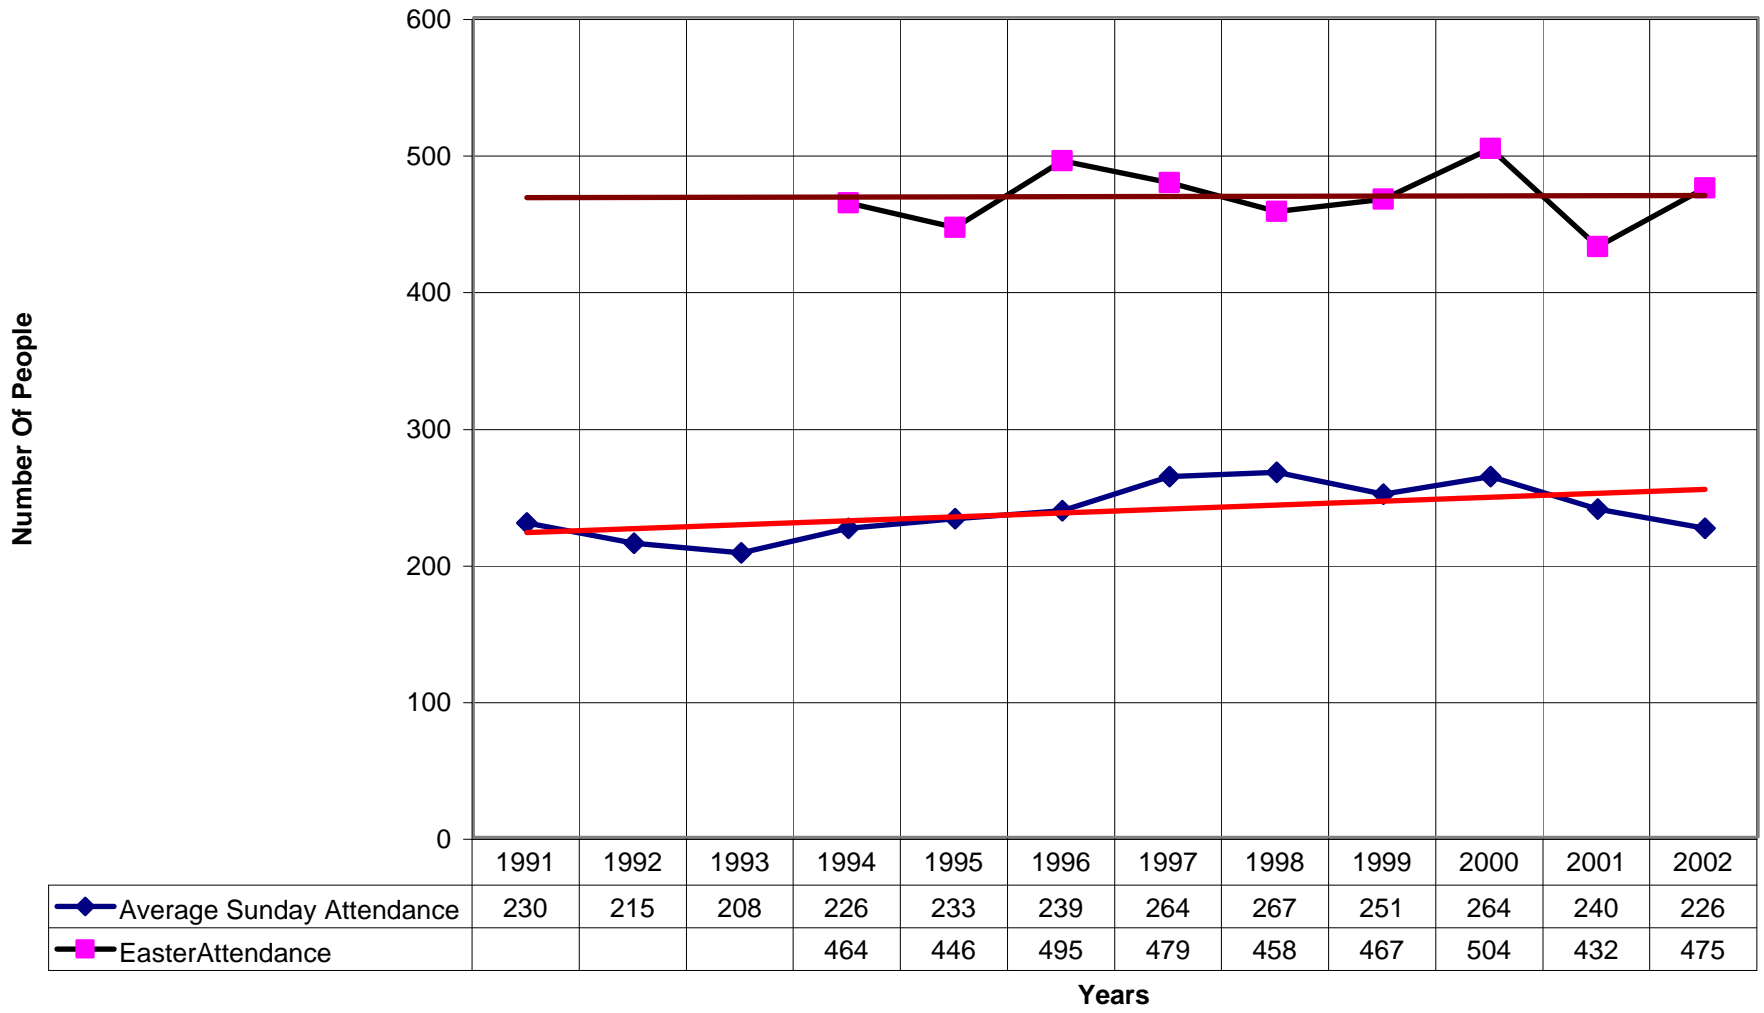

1039 St. Luke's Episcopal Church NPB

◆ Average Sunday Attendance
 ■ EasterAttendance
 — Linear (Average Sunday Attendance)
 — Linear (EasterAttendance)

1039 St. Luke's Episcopal Church NPB

◆ EasterAttendance — Linear (EasterAttendance)

1039 St. Luke's Episcopal Church NPB

1039 St. Luke's Episcopal Church NPB

◆ Average Sunday Attendance — Linear (Average Sunday Attendance)

1039 St. Luke's Episcopal Church NPB

◆ Average Sunday Attendance ■ EasterAttendance — Linear (Average Sunday Attendance) — Linear (EasterAttendance)