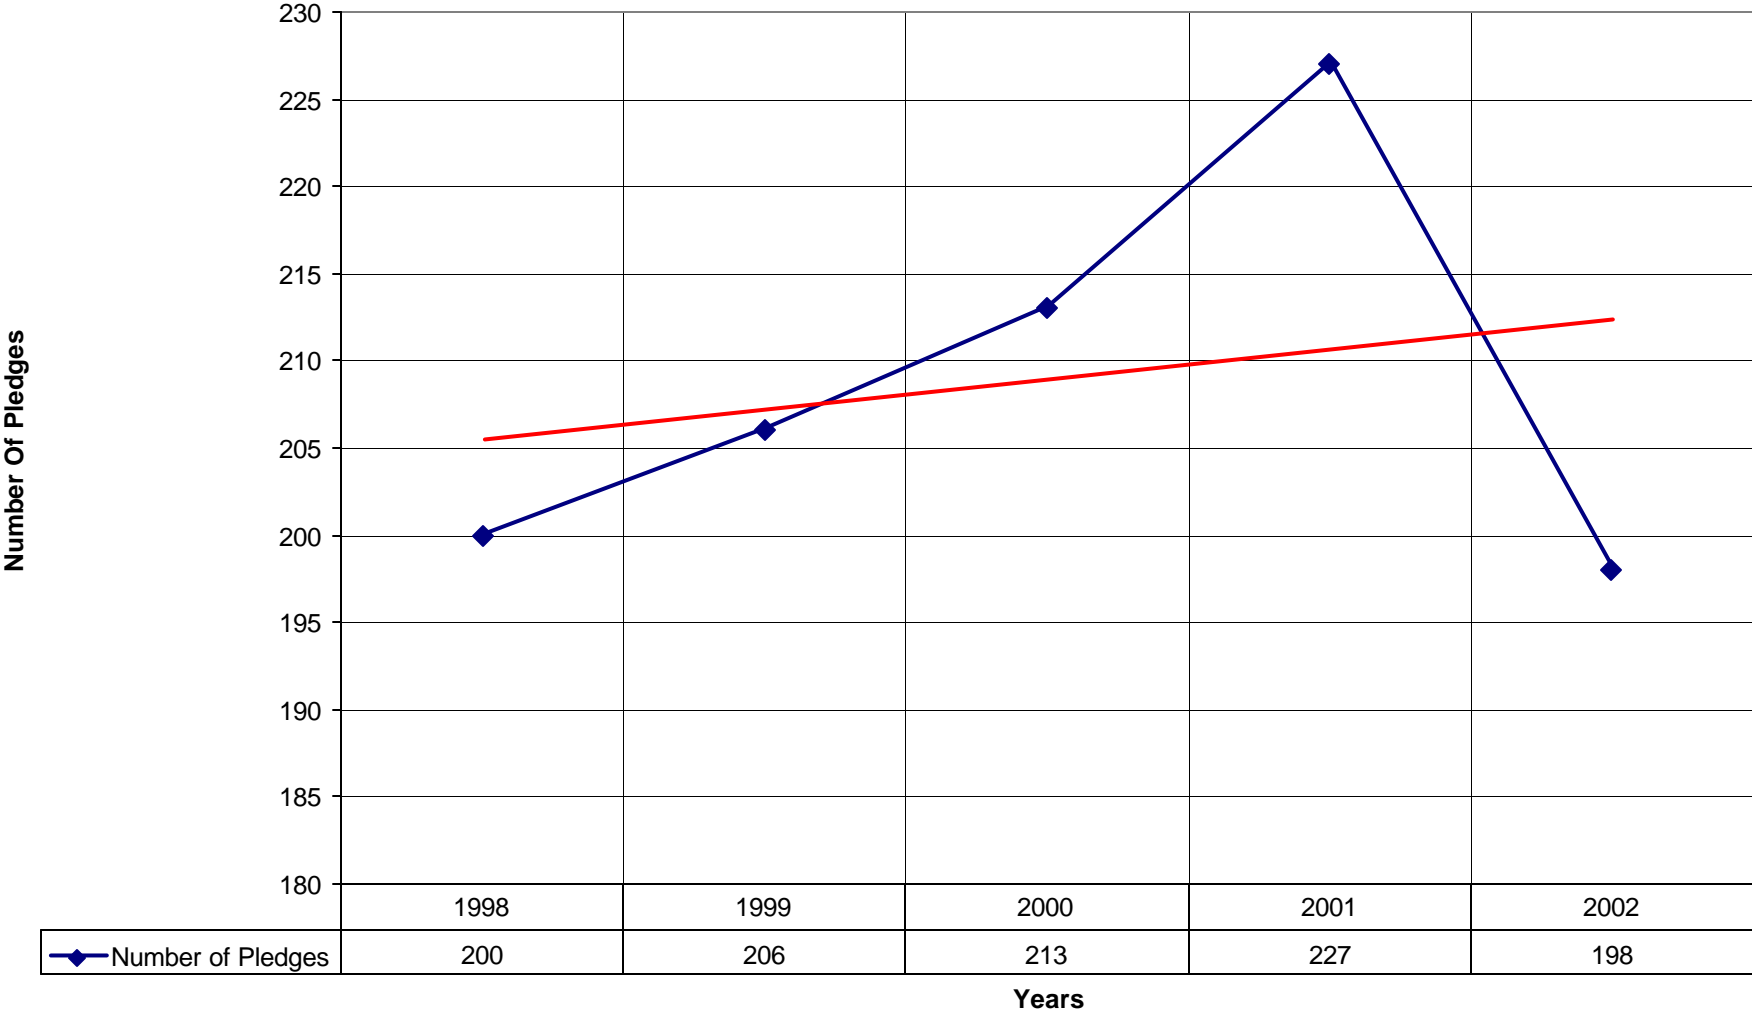

1039 St. Luke's Episcopal Church NPB

1039 St. Luke's Episcopal Church NPB

◆ Average Sunday Attendance — Linear (Average Sunday Attendance)

1039 St. Luke's Episcopal Church NPB

◆ Average Sunday Attendance ■ EasterAttendance — Linear (Average Sunday Attendance) — Linear (EasterAttendance)

1039 St. Luke's Episcopal Church NPB

◆ EasterAttendance — Linear (EasterAttendance)

1039 St. Luke's Episcopal Church NPB

1039 St. Luke's Episcopal Church NPB

◆ Amt Pledge Payments from Congregation — Linear (Amt Pledge Payments from Congregation)

1039 St. Luke's Episcopal Church NPB

◆ Number of Pledges

◆ Number of Pledges — Linear (Number of Pledges)

1039 St. Luke's Episcopal Church NPB

◆ Average Sunday Attendance — Linear (Average Sunday Attendance)