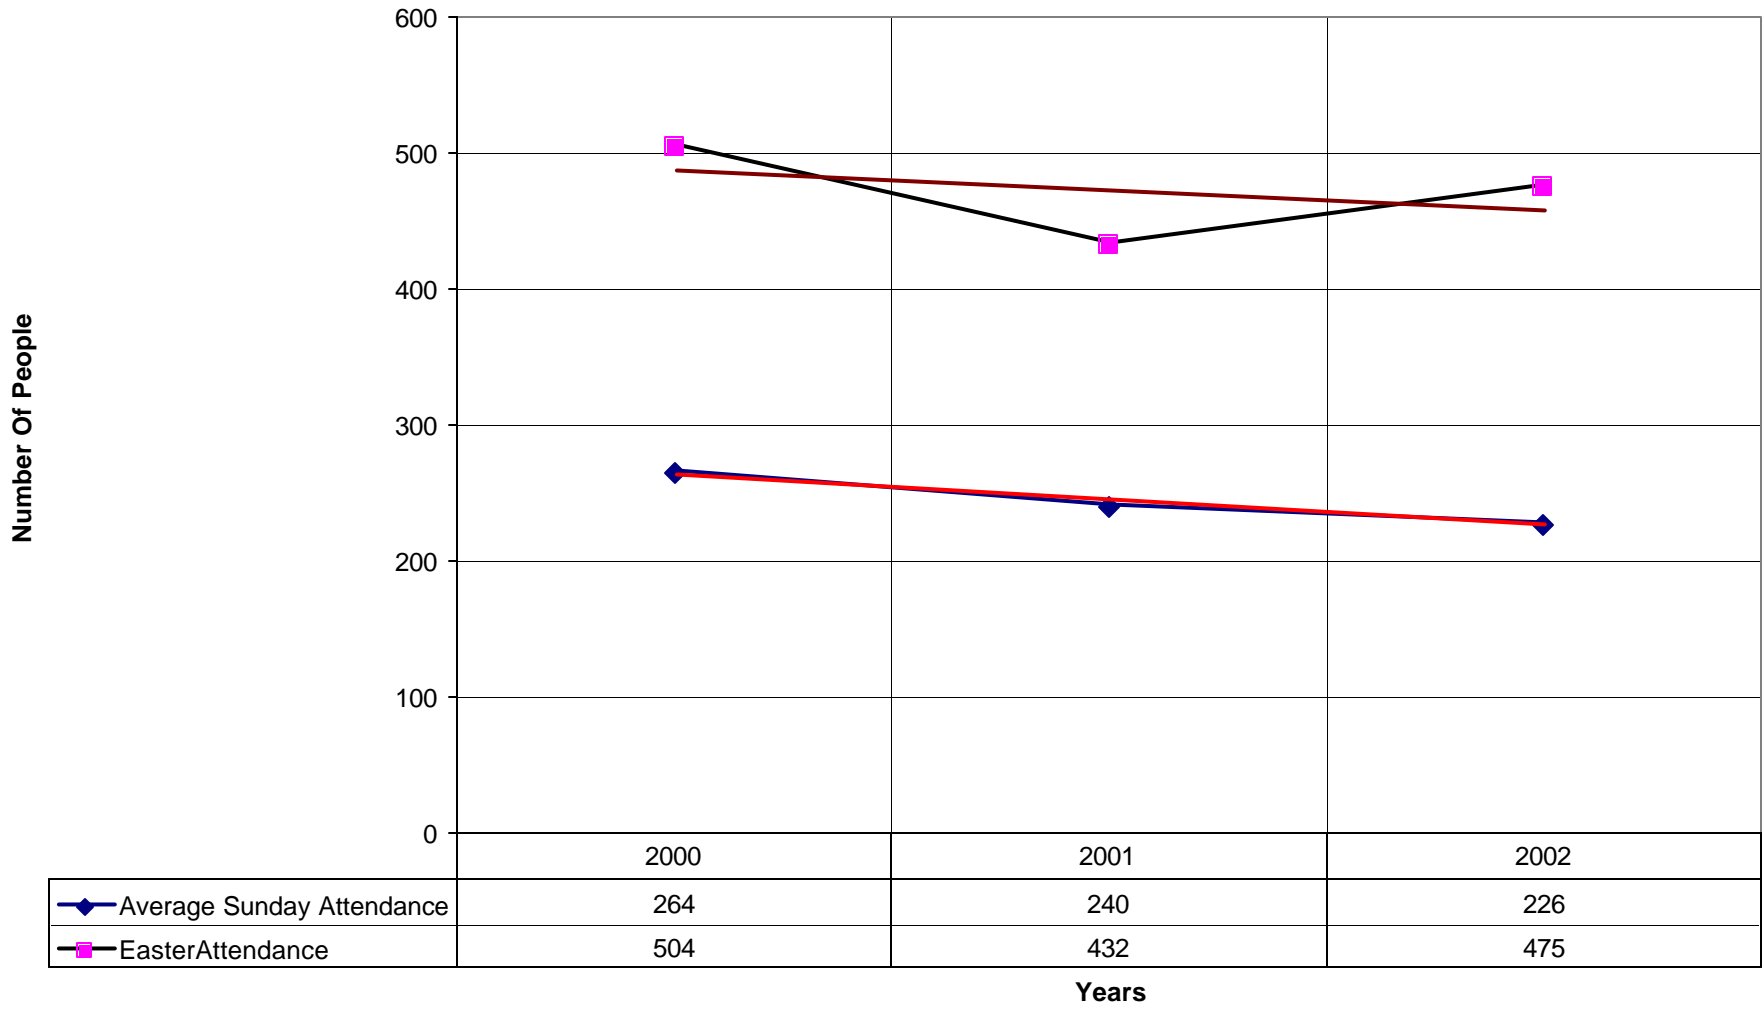

1039 St. Luke's Episcopal Church NPB

◆ Number of Pledges

◆ Number of Pledges — Linear (Number of Pledges)

1039 St. Luke's Episcopal Church NPB

◆ Average Sunday Attendance — Linear (Average Sunday Attendance)

1039 St. Luke's Episcopal Church NPB

◆ Average Sunday Attendance
 ■ EasterAttendance
 — Linear (Average Sunday Attendance)
 — Linear (EasterAttendance)

1039 St. Luke's Episcopal Church NPB

—◆— EasterAttendance — Linear (EasterAttendance)