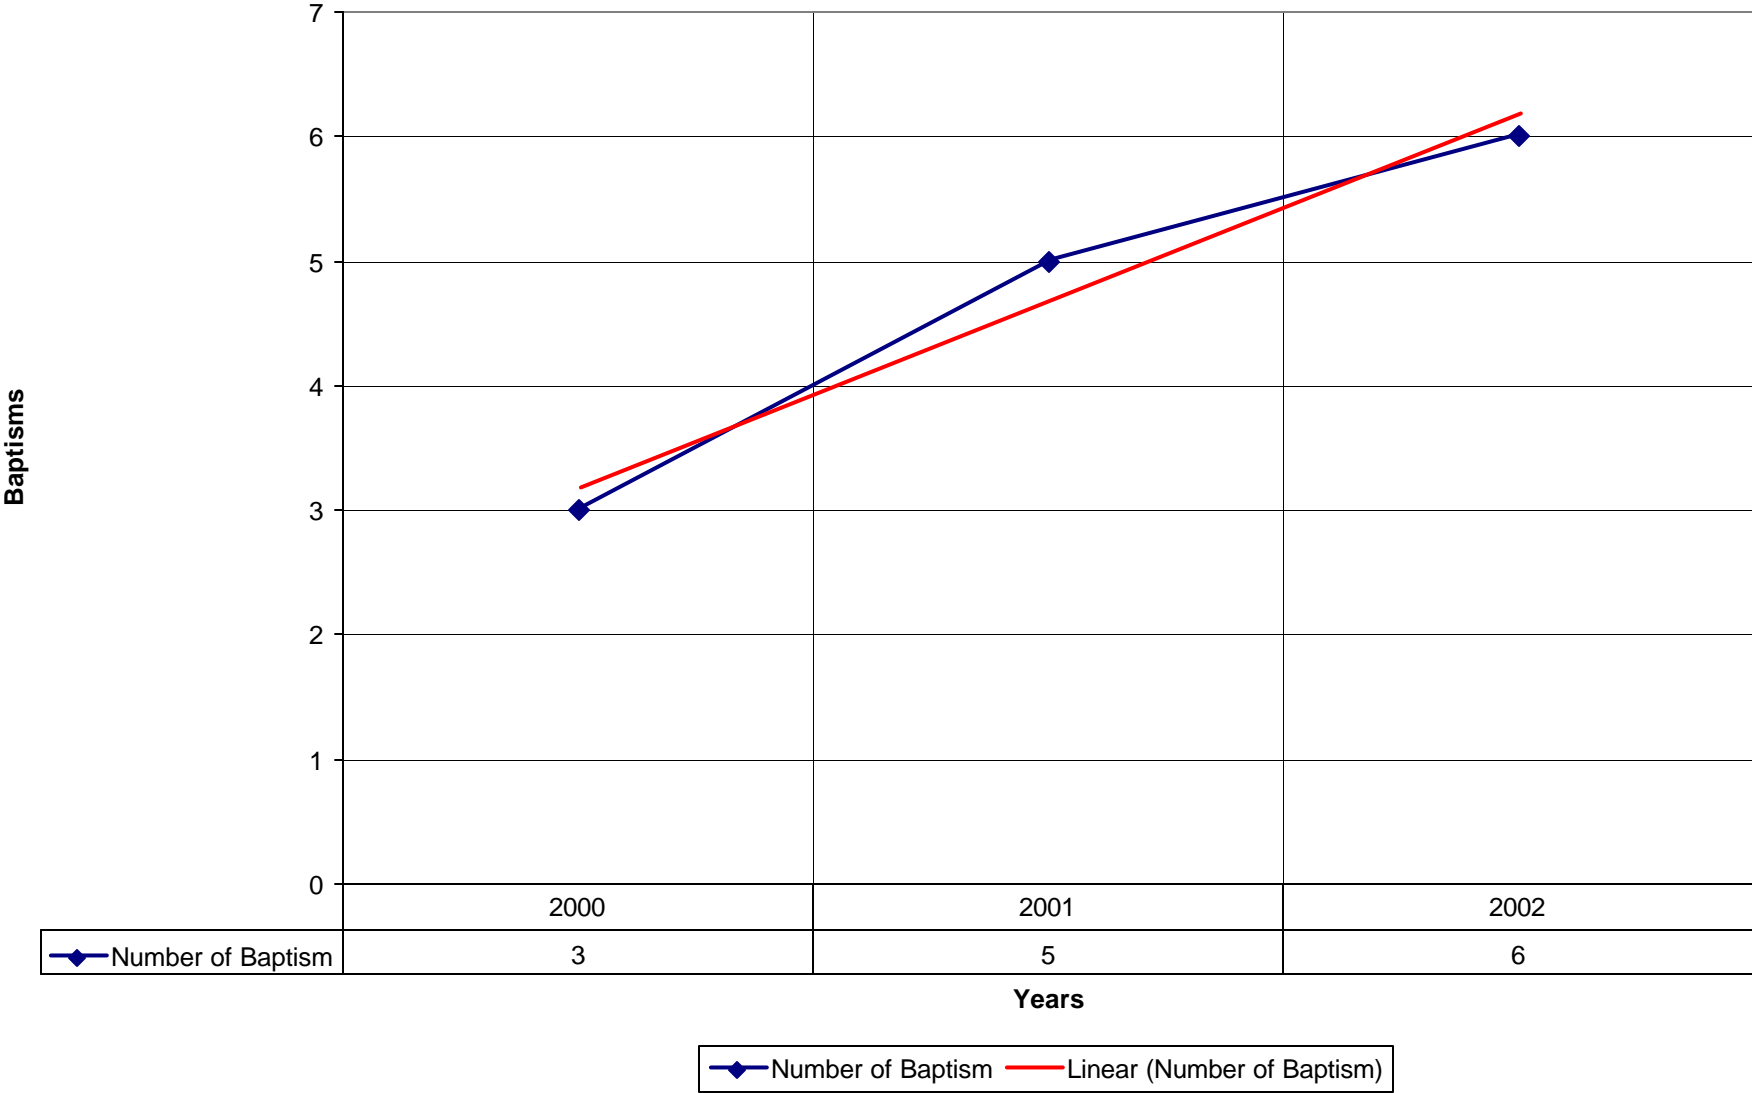

1039 St. Luke's Episcopal Church NPB