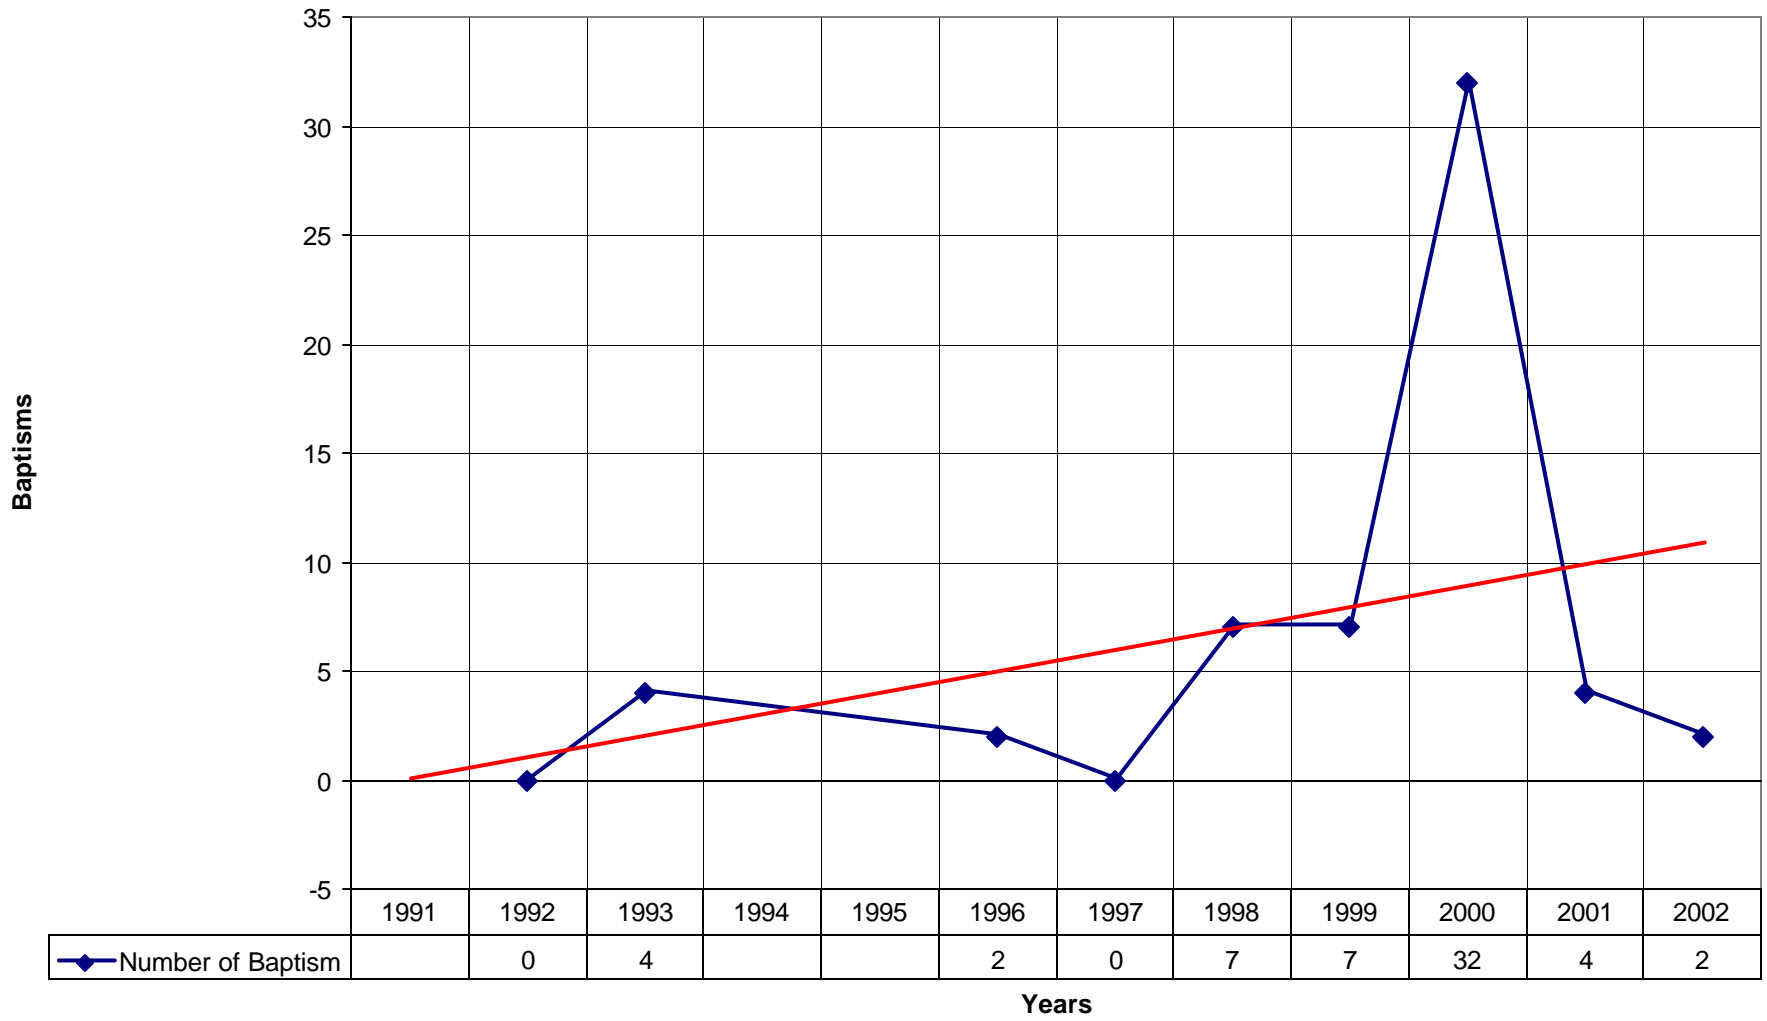

### 1033 St. George's Episcopal Church NPB

◆ Average Sunday Attendance 
 ■ EasterAttendance 
 — Linear (Average Sunday Attendance) 
 — Linear (EasterAttendance)

1033 St. George's Episcopal Church NPB

◆ EasterAttendance — Linear (EasterAttendance)

1033 St. George's Episcopal Church NPB

◆ Number of Baptism — Linear (Number of Baptism)

1033 St. George's Episcopal Church NPB

◆ Amt Pledge Payments from Congregation — Linear (Amt Pledge Payments from Congregation)

1033 St. George's Episcopal Church NPB

◆ Number of Pledges

Years

◆ Number of Pledges — Linear (Number of Pledges)

1033 St. George's Episcopal Church NPB

◆ Average Sunday Attendance — Linear (Average Sunday Attendance)