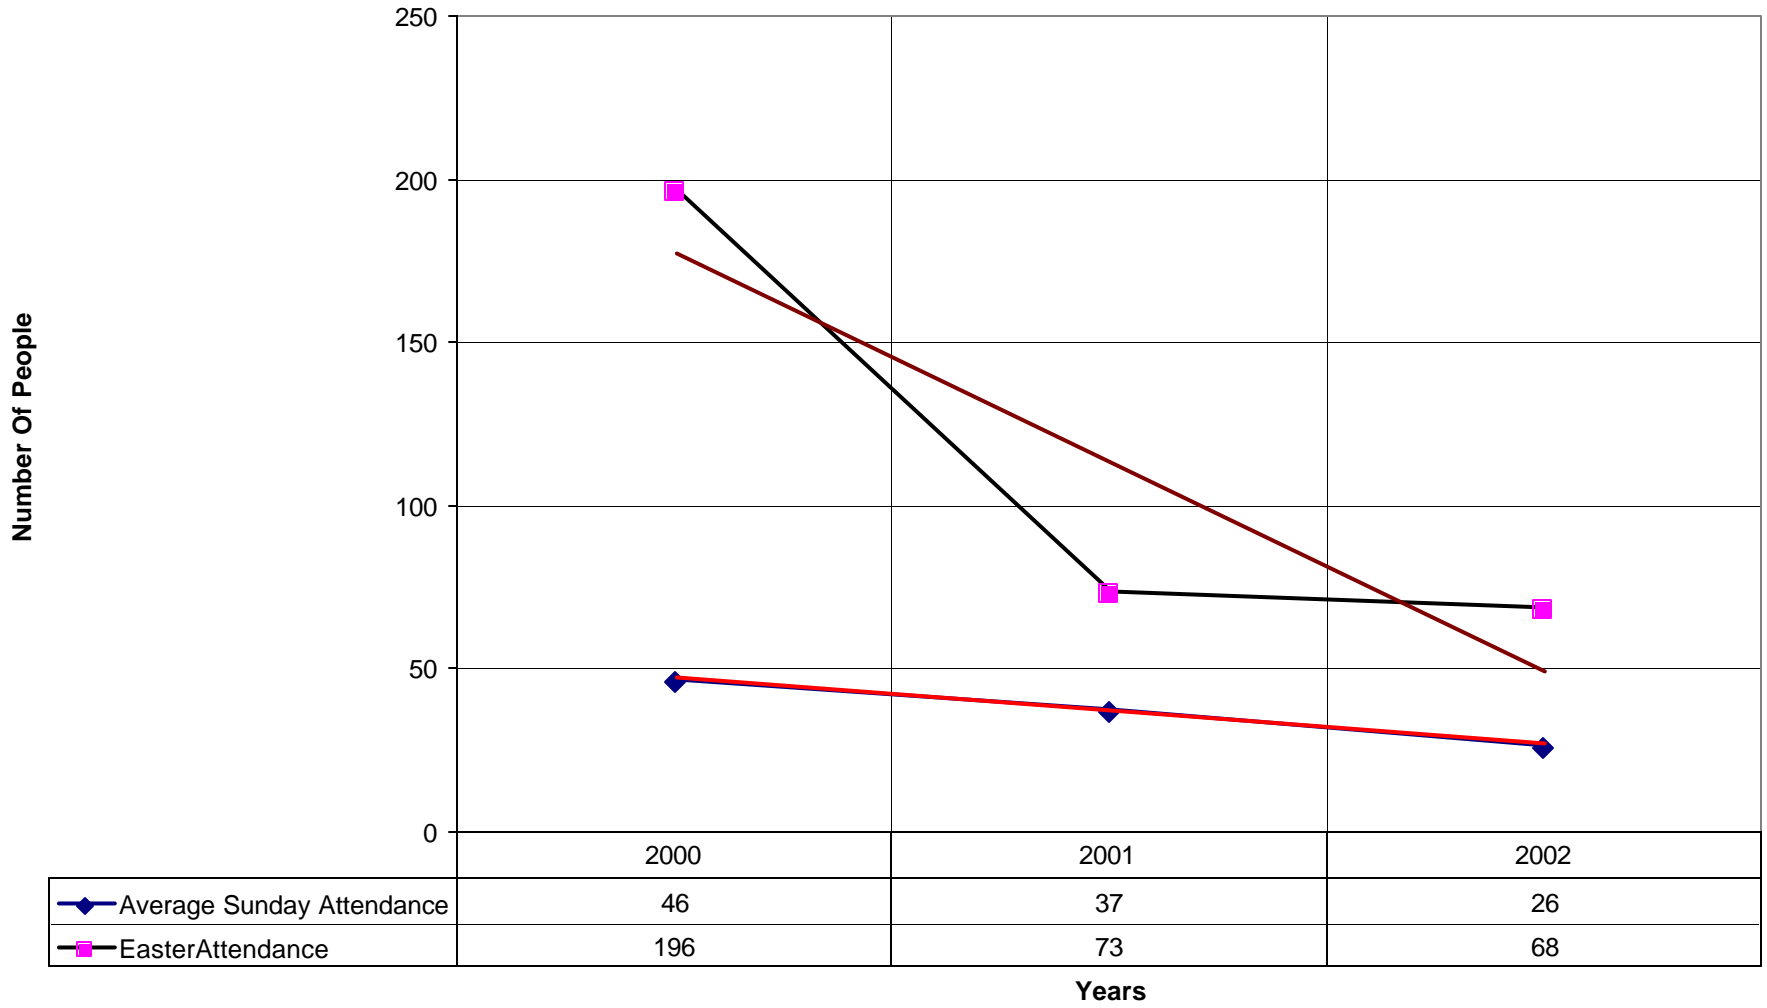

1033 St. George's Episcopal Church NPB

◆ Average Sunday Attendance
■ EasterAttendance
— Linear (Average Sunday Attendance)
— Linear (EasterAttendance)