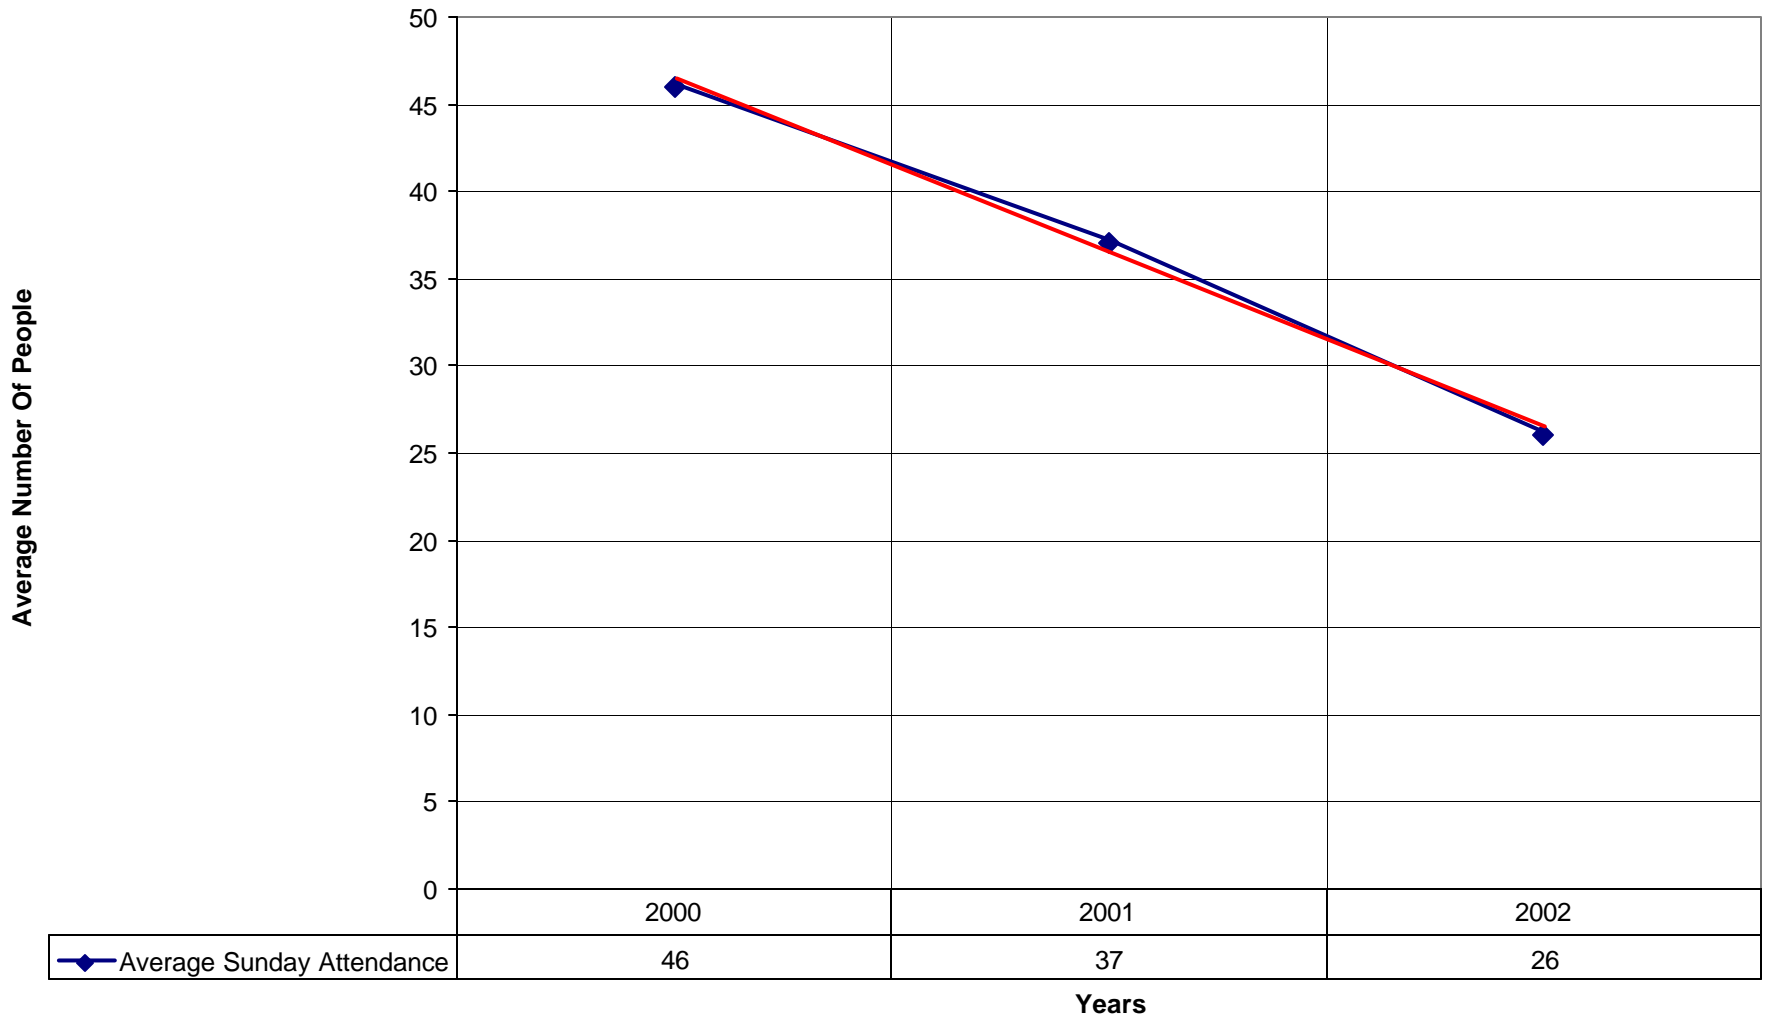

### 1033 St. George's Episcopal Church NPB

◆ Average Sunday Attendance 
 ■ EasterAttendance 
 — Linear (Average Sunday Attendance) 
 — Linear (EasterAttendance)

1033 St. George's Episcopal Church NPB

—◆— EasterAttendance — Linear (EasterAttendance)

1033 St. George's Episcopal Church NPB

◆ Average Sunday Attendance — Linear (Average Sunday Attendance)