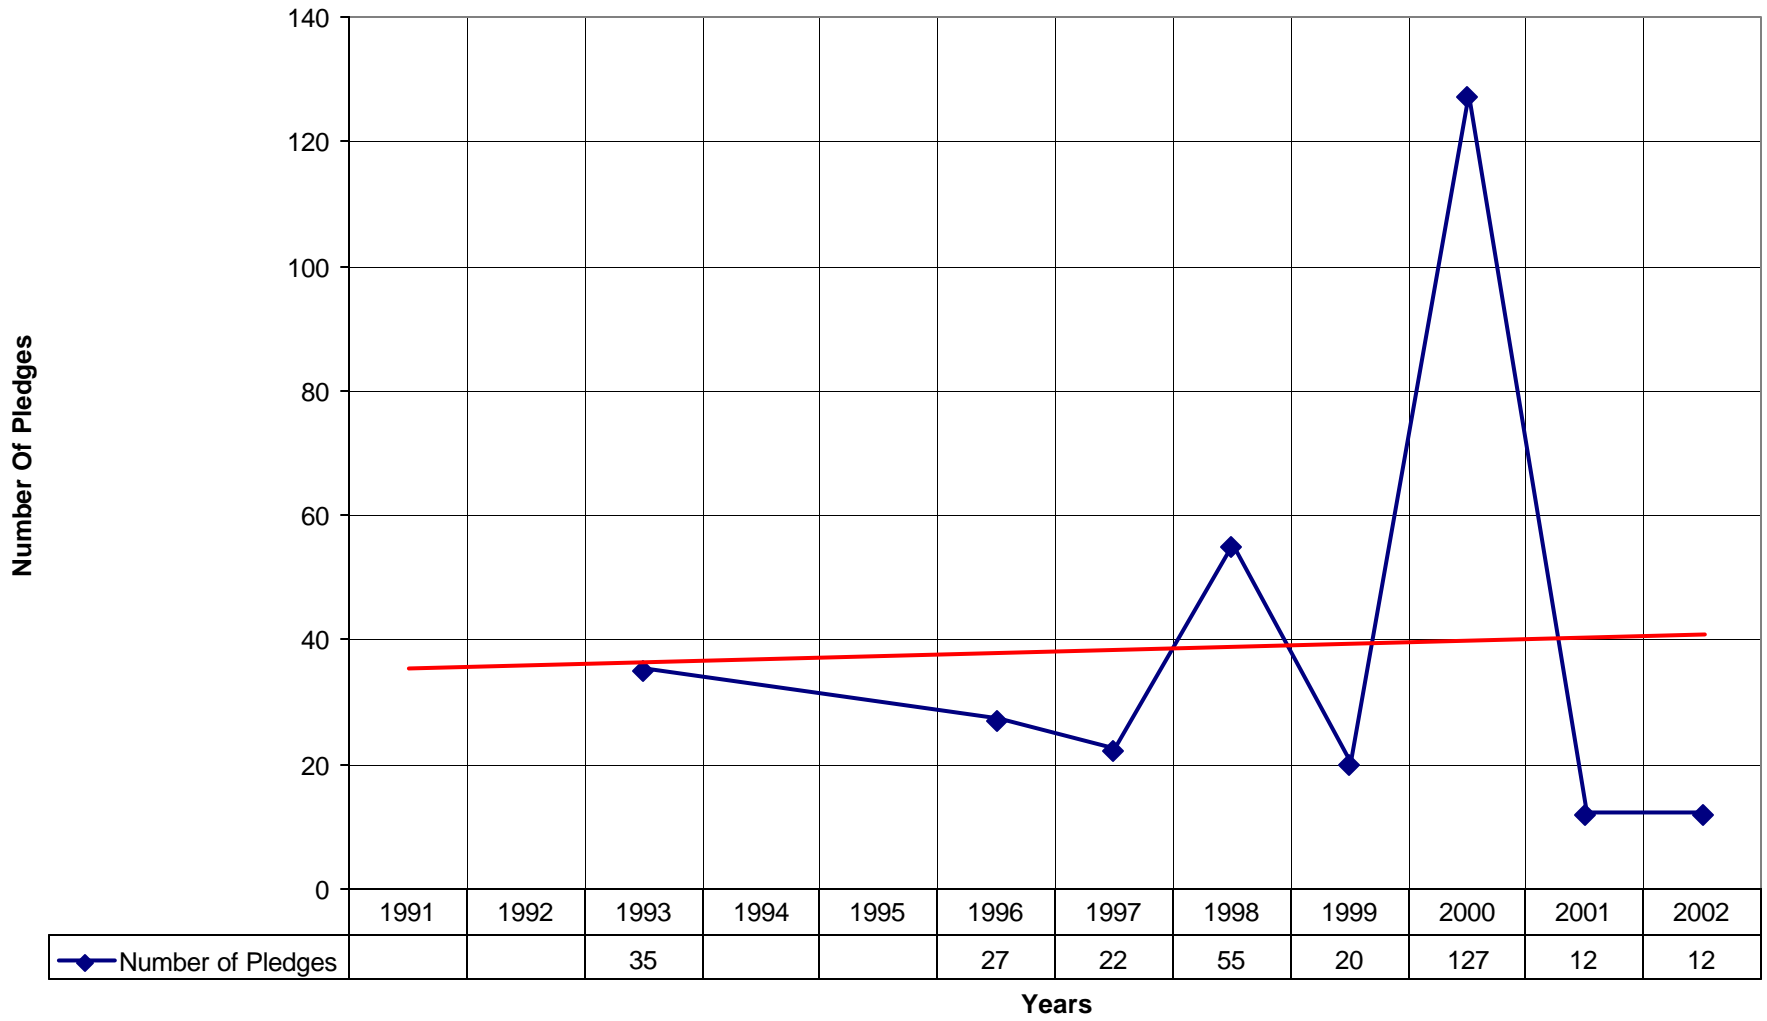

### 1033 St. George's Episcopal Church NPB

◆ Average Sunday Attendance 
 ■ EasterAttendance 
 — Linear (Average Sunday Attendance) 
 — Linear (EasterAttendance)

1033 St. George's Episcopal Church NPB

◆ EasterAttendance — Linear (EasterAttendance)

1033 St. George's Episcopal Church NPB

◆ Number of Baptism — Linear (Number of Baptism)

1033 St. George's Episcopal Church NPB

◆ Amt Pledge Payments from Congregation — Linear (Amt Pledge Payments from Congregation)

1033 St. George's Episcopal Church NPB

◆ Number of Pledges

Years

◆ Number of Pledges — Linear (Number of Pledges)

1033 St. George's Episcopal Church NPB

◆ Average Sunday Attendance — Linear (Average Sunday Attendance)