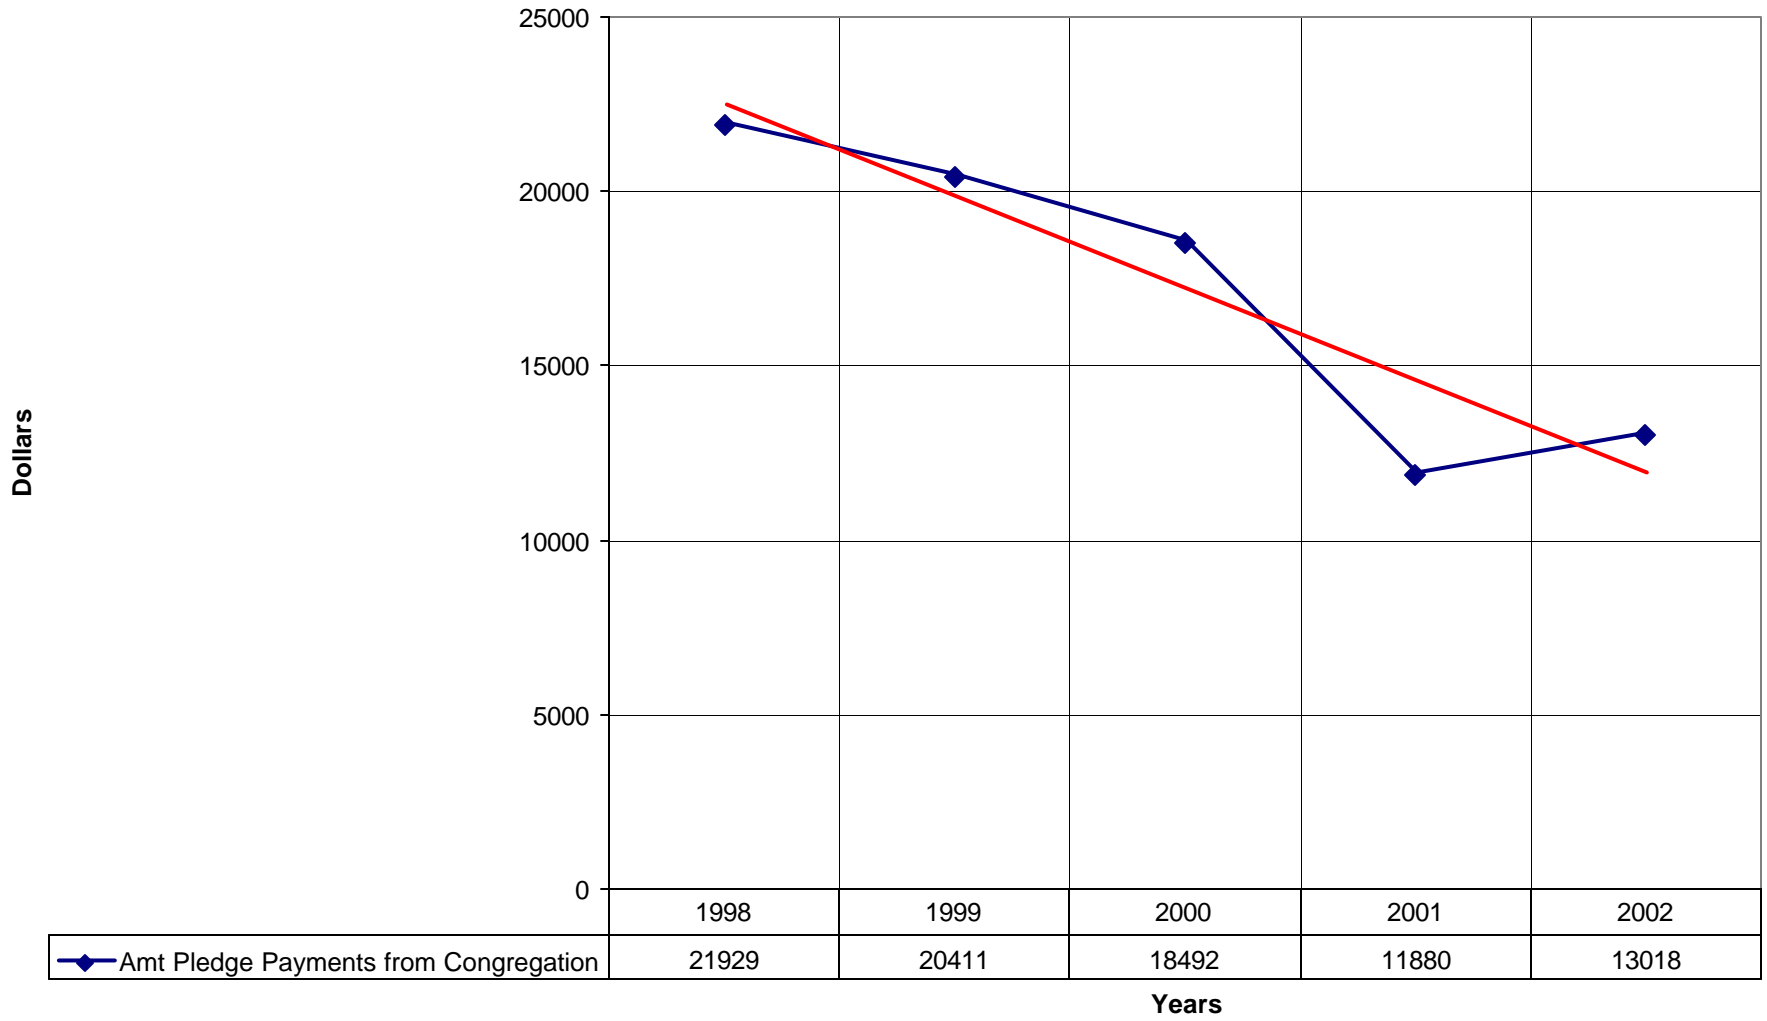

1033 St. George's Episcopal Church NPB

◆ Amt Pledge Payments from Congregation — Linear (Amt Pledge Payments from Congregation)