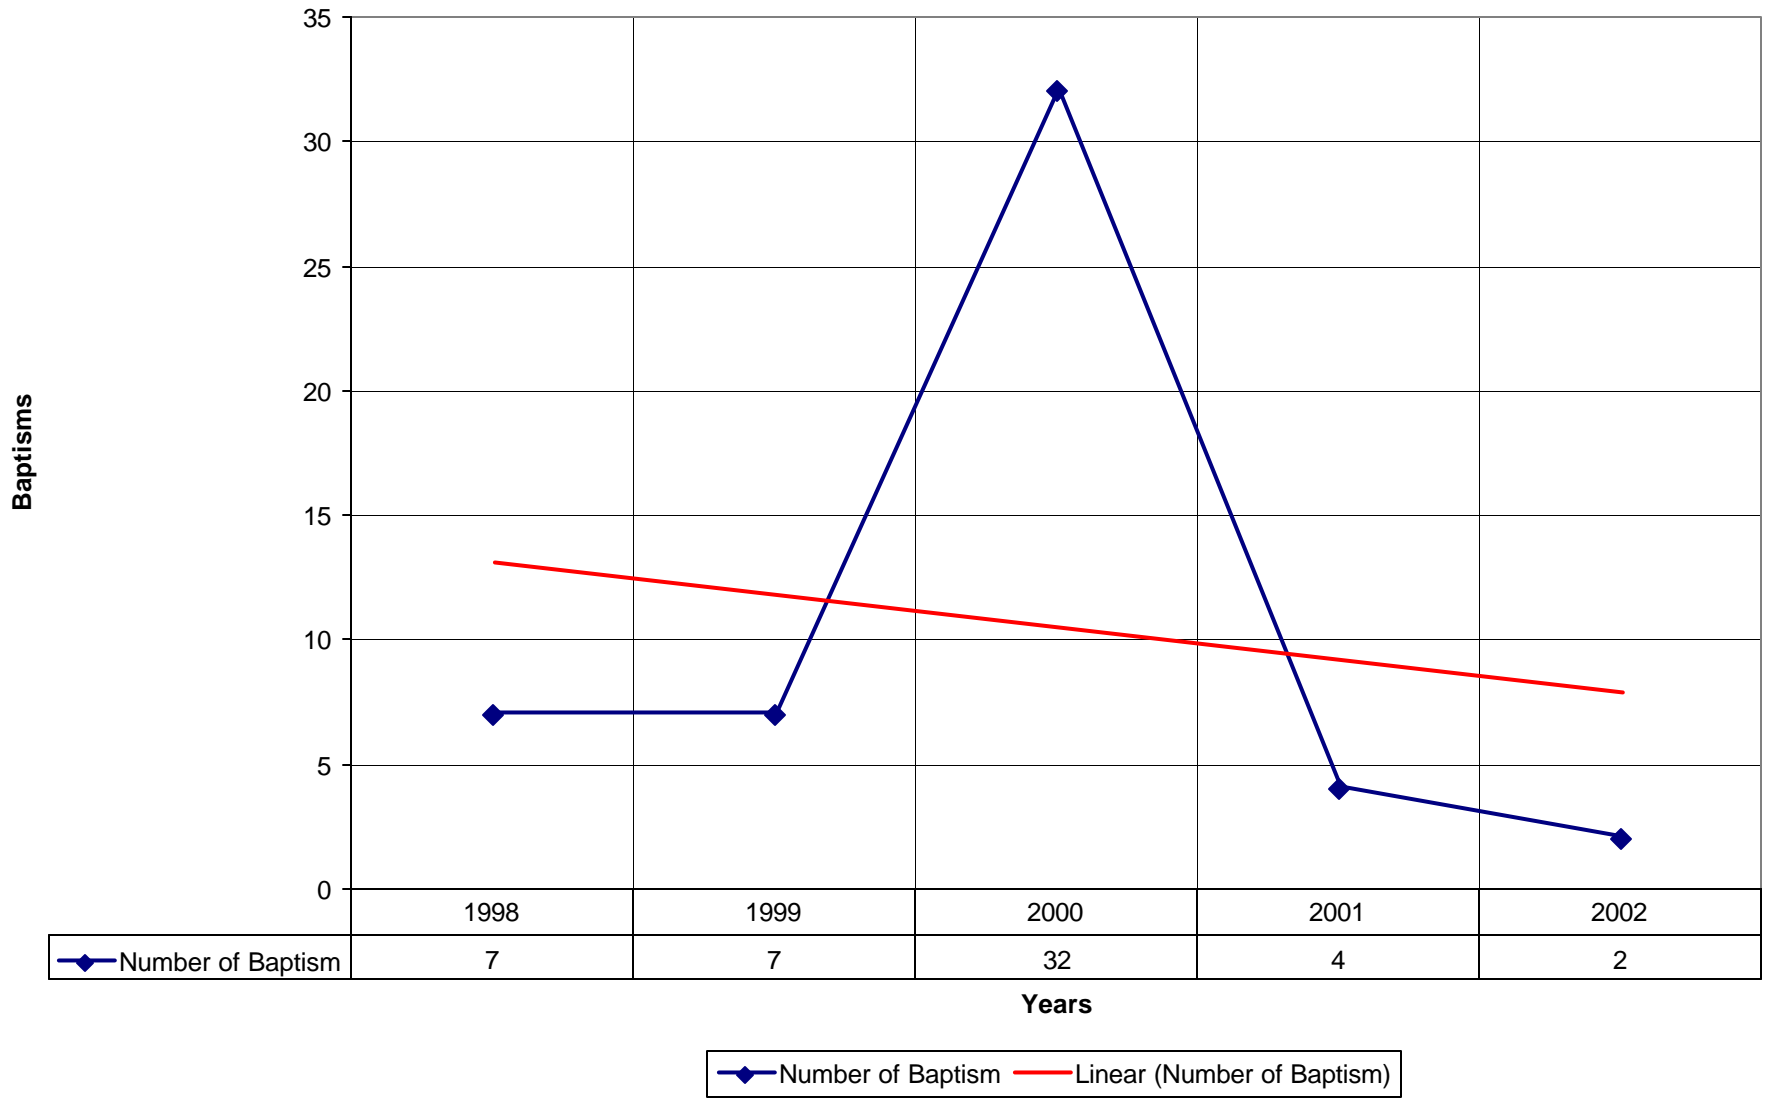

1033 St. George's Episcopal Church NPB