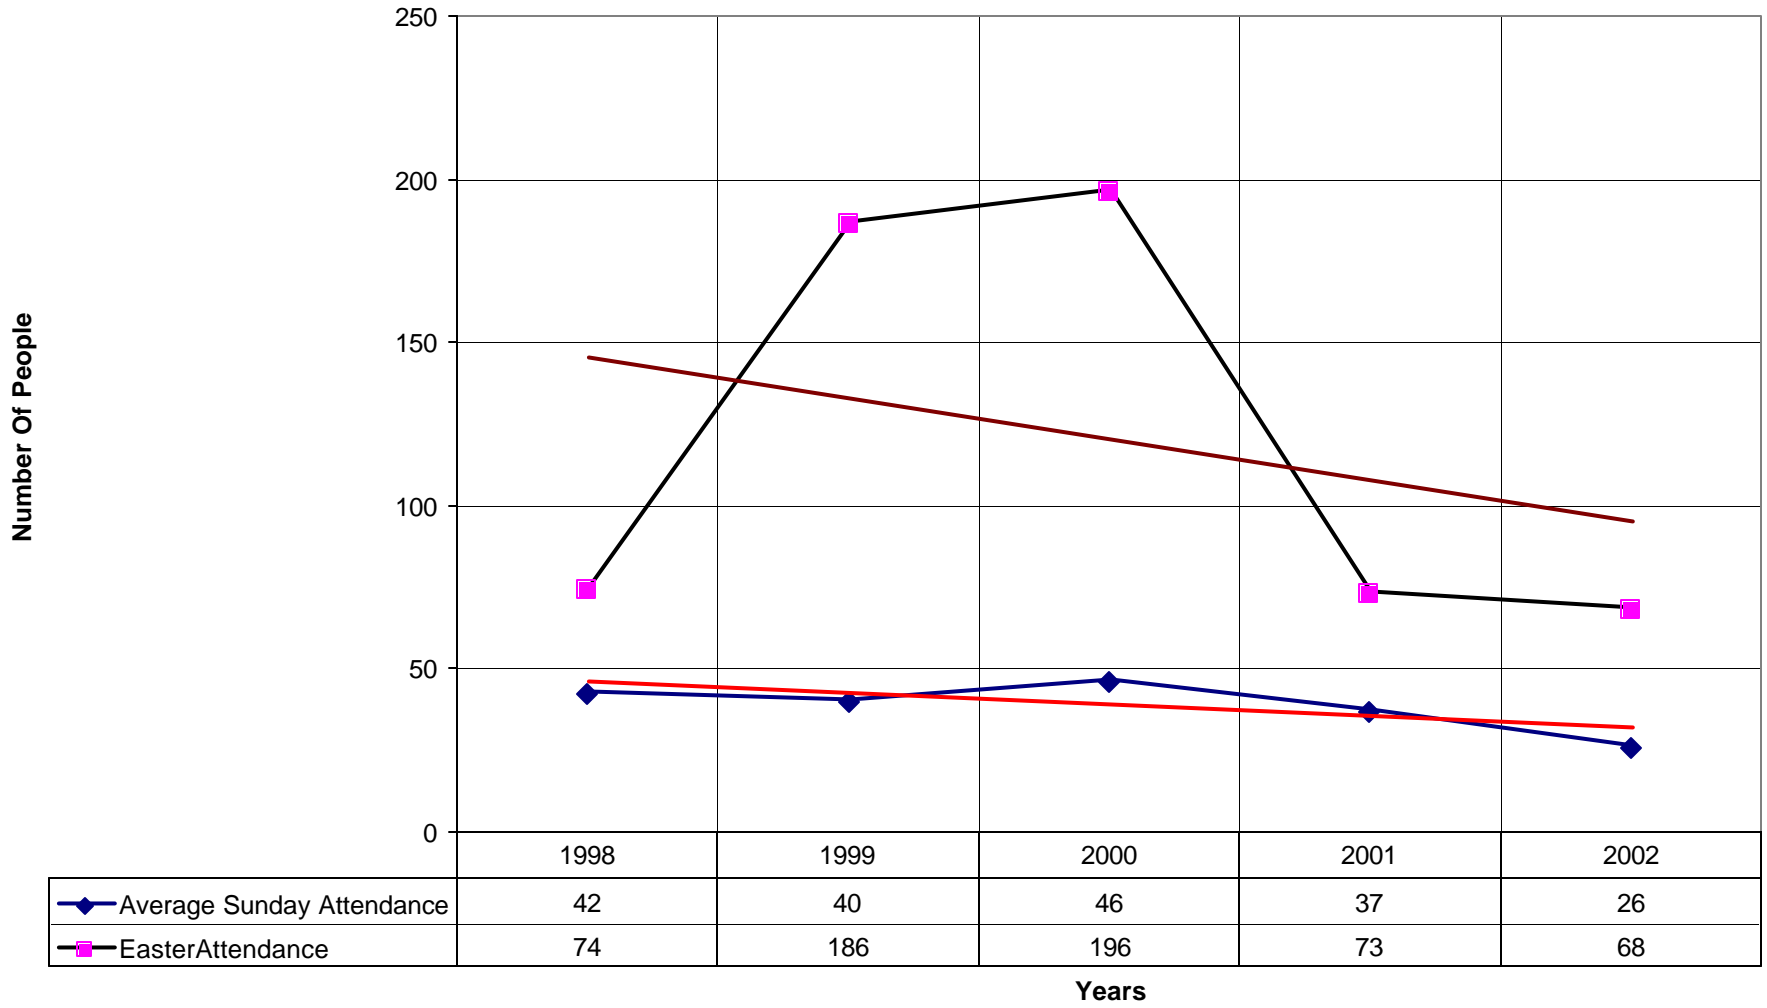

### 1033 St. George's Episcopal Church NPB

◆ Average Sunday Attendance 
 ■ EasterAttendance 
 — Linear (Average Sunday Attendance) 
 — Linear (EasterAttendance)

1033 St. George's Episcopal Church NPB

◆ EasterAttendance — Linear (EasterAttendance)

1033 St. George's Episcopal Church NPB

◆ Number of Pledges

Years

◆ Number of Pledges — Linear (Number of Pledges)

1033 St. George's Episcopal Church NPB

◆ Average Sunday Attendance — Linear (Average Sunday Attendance)