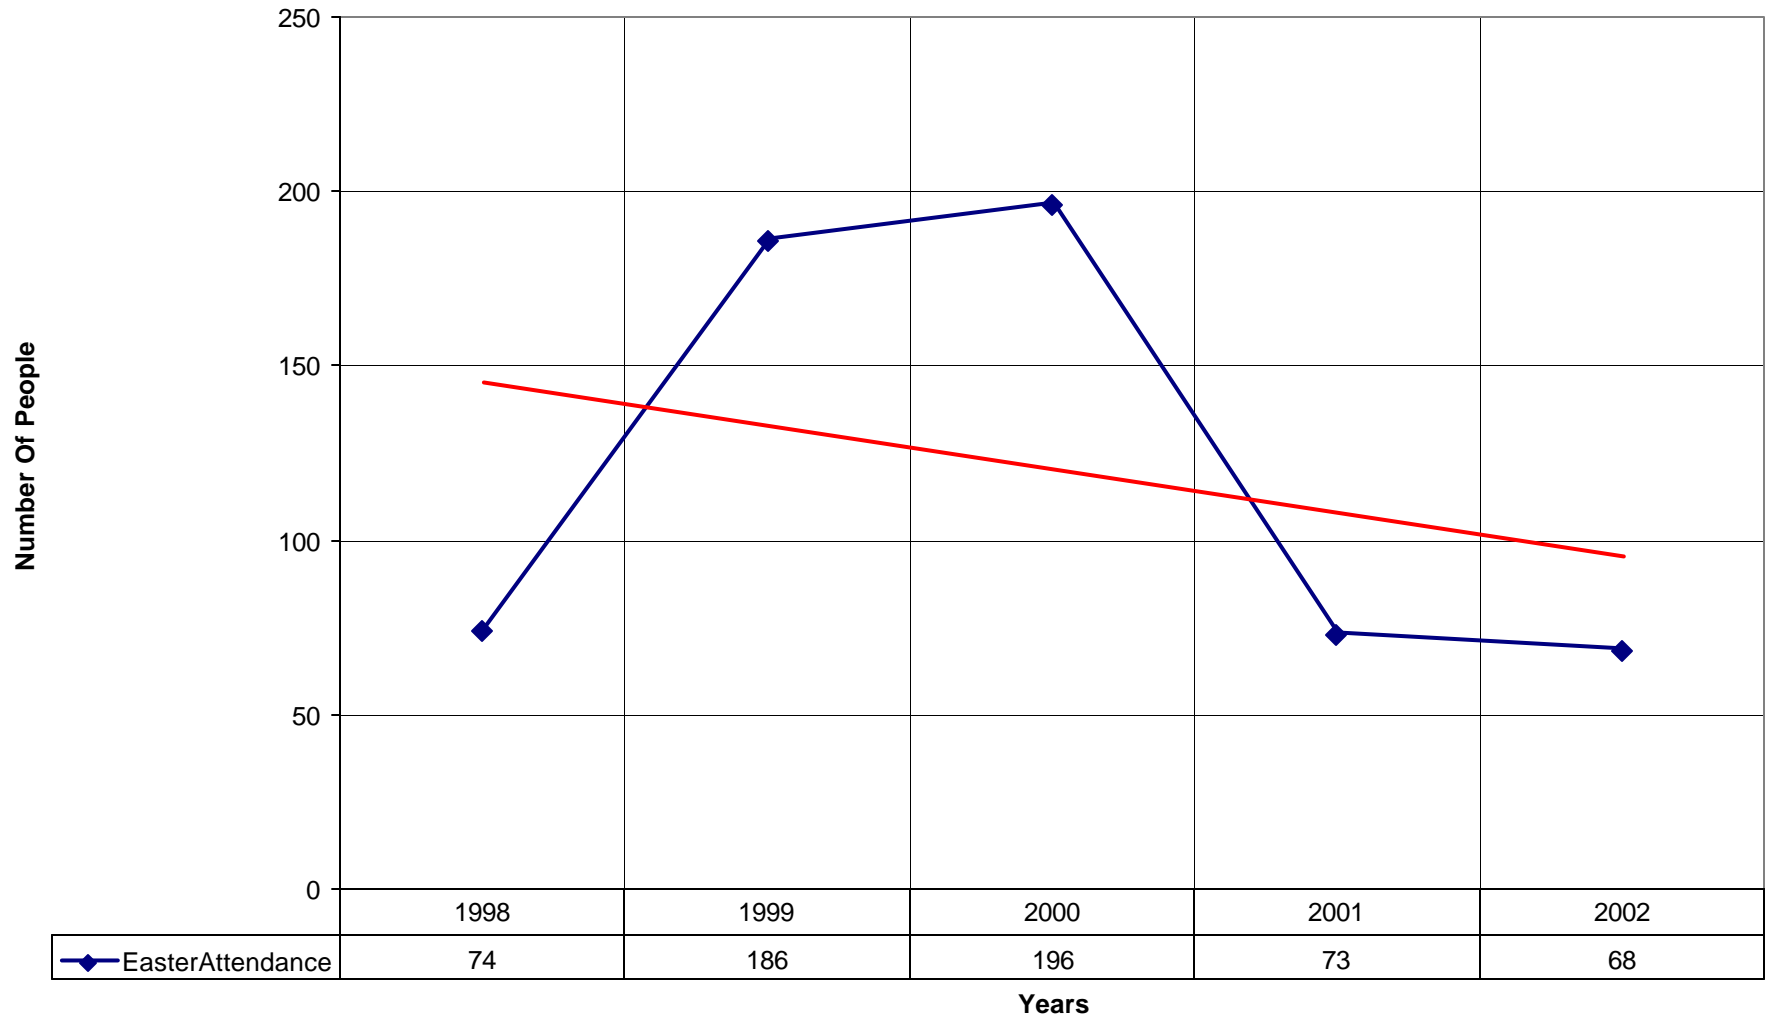

### 1033 St. George's Episcopal Church NPB

◆ Average Sunday Attendance 
 ■ EasterAttendance 
 — Linear (Average Sunday Attendance) 
 — Linear (EasterAttendance)

1033 St. George's Episcopal Church NPB

◆ EasterAttendance — Linear (EasterAttendance)

1033 St. George's Episcopal Church NPB

◆ Number of Pledges

Years

◆ Number of Pledges — Linear (Number of Pledges)

1033 St. George's Episcopal Church NPB

◆ Average Sunday Attendance — Linear (Average Sunday Attendance)