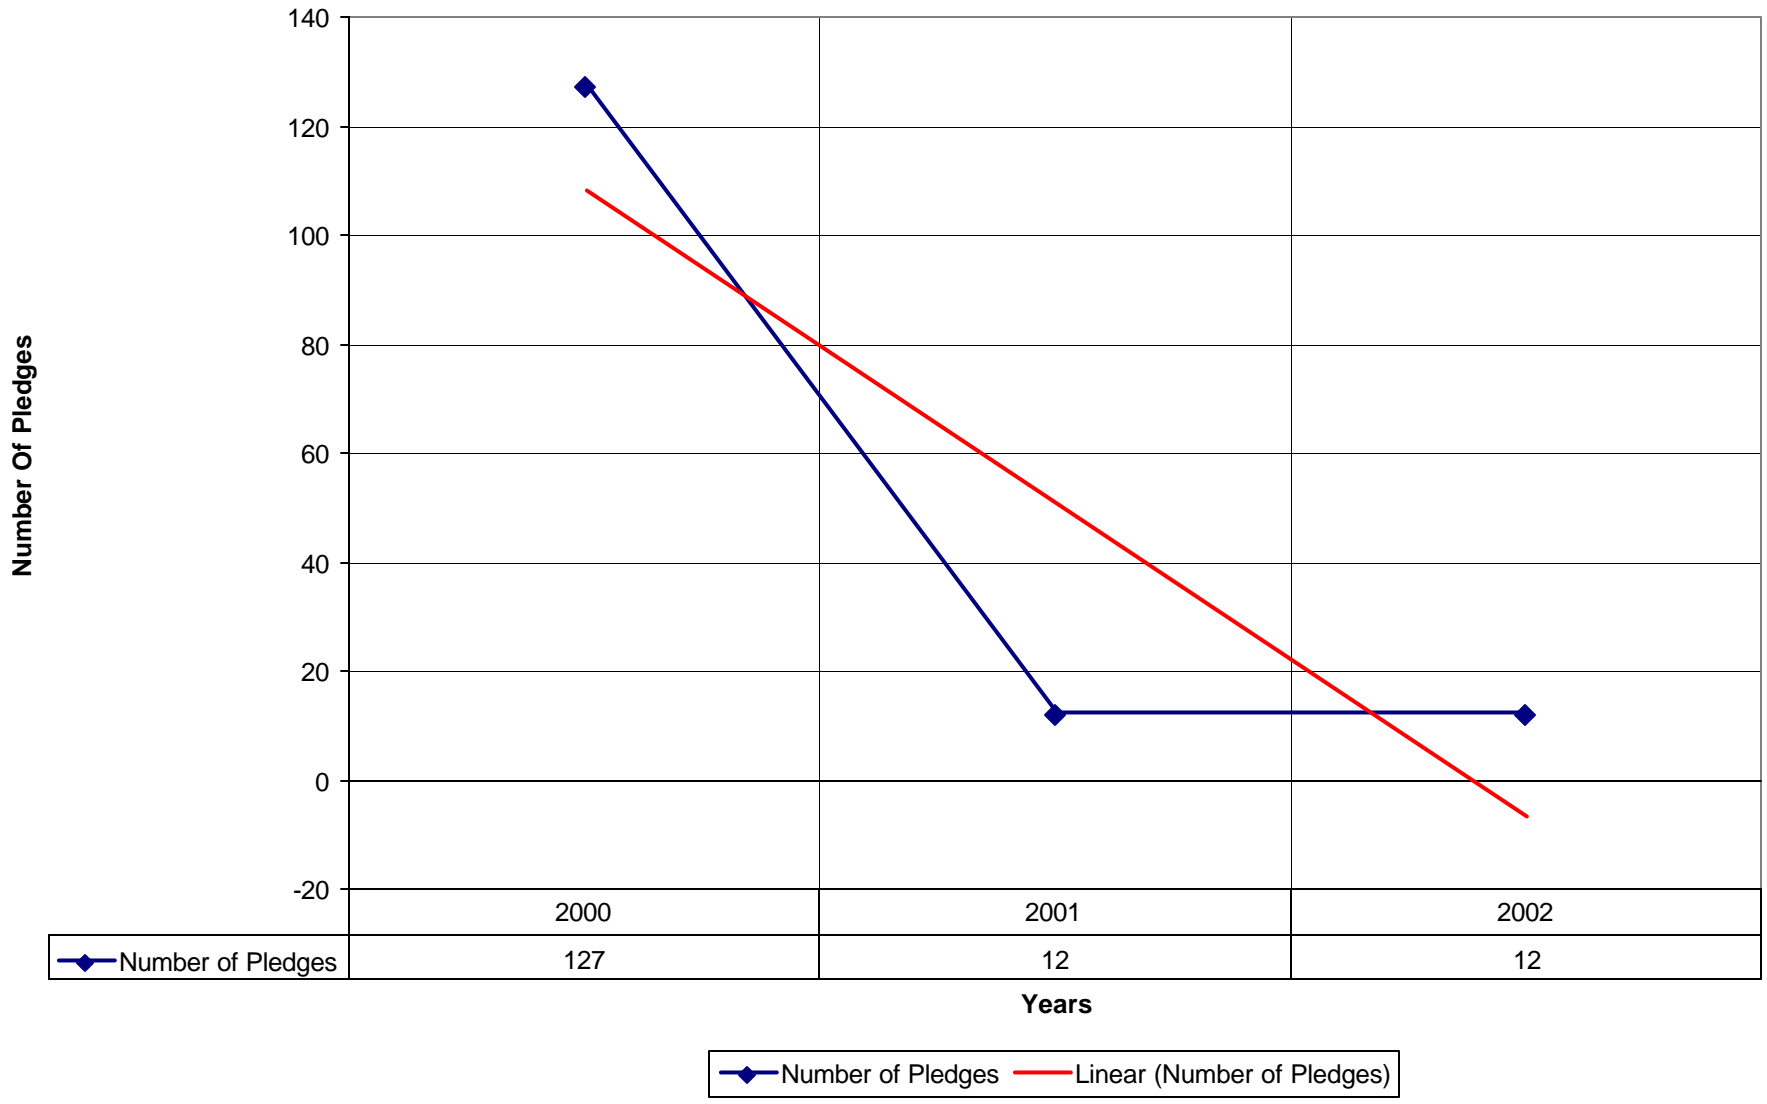

### 1033 St. George's Episcopal Church NPB

◆ Average Sunday Attendance 
 ■ EasterAttendance 
 — Linear (Average Sunday Attendance) 
 — Linear (EasterAttendance)

1033 St. George's Episcopal Church NPB

—◆— EasterAttendance — Linear (EasterAttendance)

1033 St. George's Episcopal Church NPB

1033 St. George's Episcopal Church NPB

◆ Amt Pledge Payments from Congregation — Linear (Amt Pledge Payments from Congregation)

1033 St. George's Episcopal Church NPB

1033 St. George's Episcopal Church NPB

◆ Average Sunday Attendance — Linear (Average Sunday Attendance)