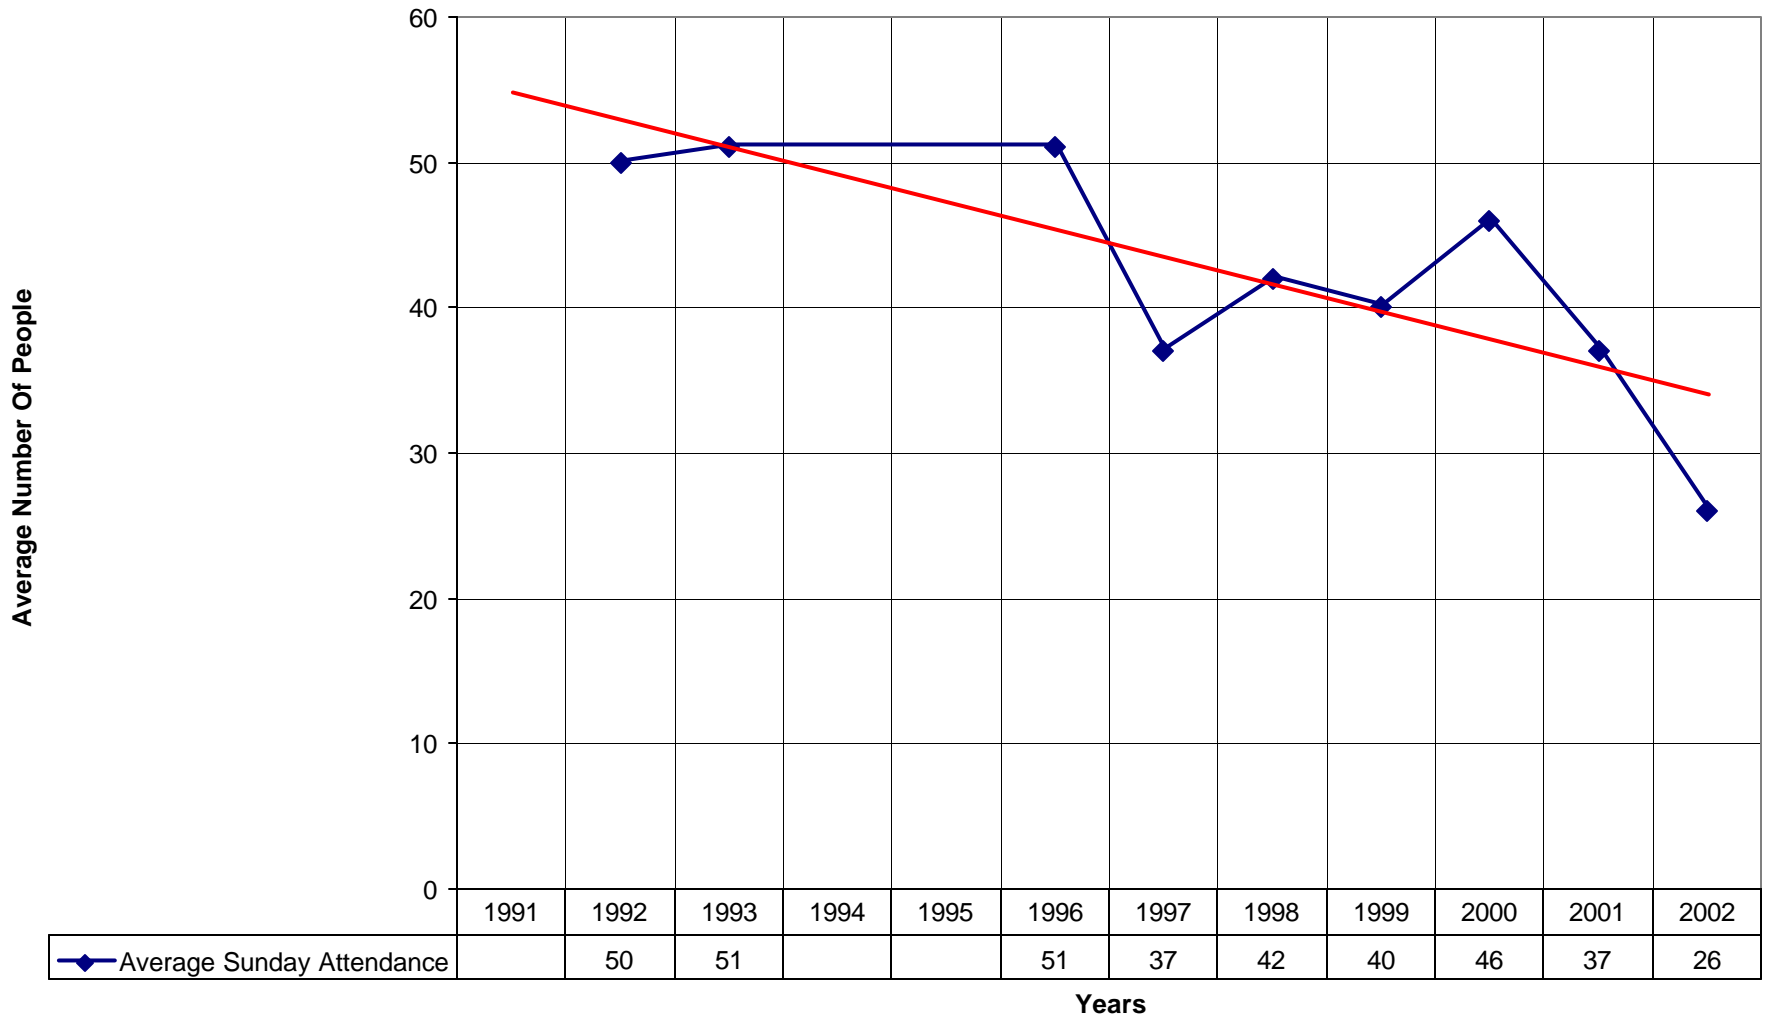

### 1033 St. George's Episcopal Church NPB

◆ Average Sunday Attendance 
 ■ EasterAttendance 
 — Linear (Average Sunday Attendance) 
 — Linear (EasterAttendance)

1033 St. George's Episcopal Church NPB

◆ EasterAttendance — Linear (EasterAttendance)

1033 St. George's Episcopal Church NPB

◆ Number of Pledges

Years

◆ Number of Pledges — Linear (Number of Pledges)

1033 St. George's Episcopal Church NPB

◆ Average Sunday Attendance — Linear (Average Sunday Attendance)