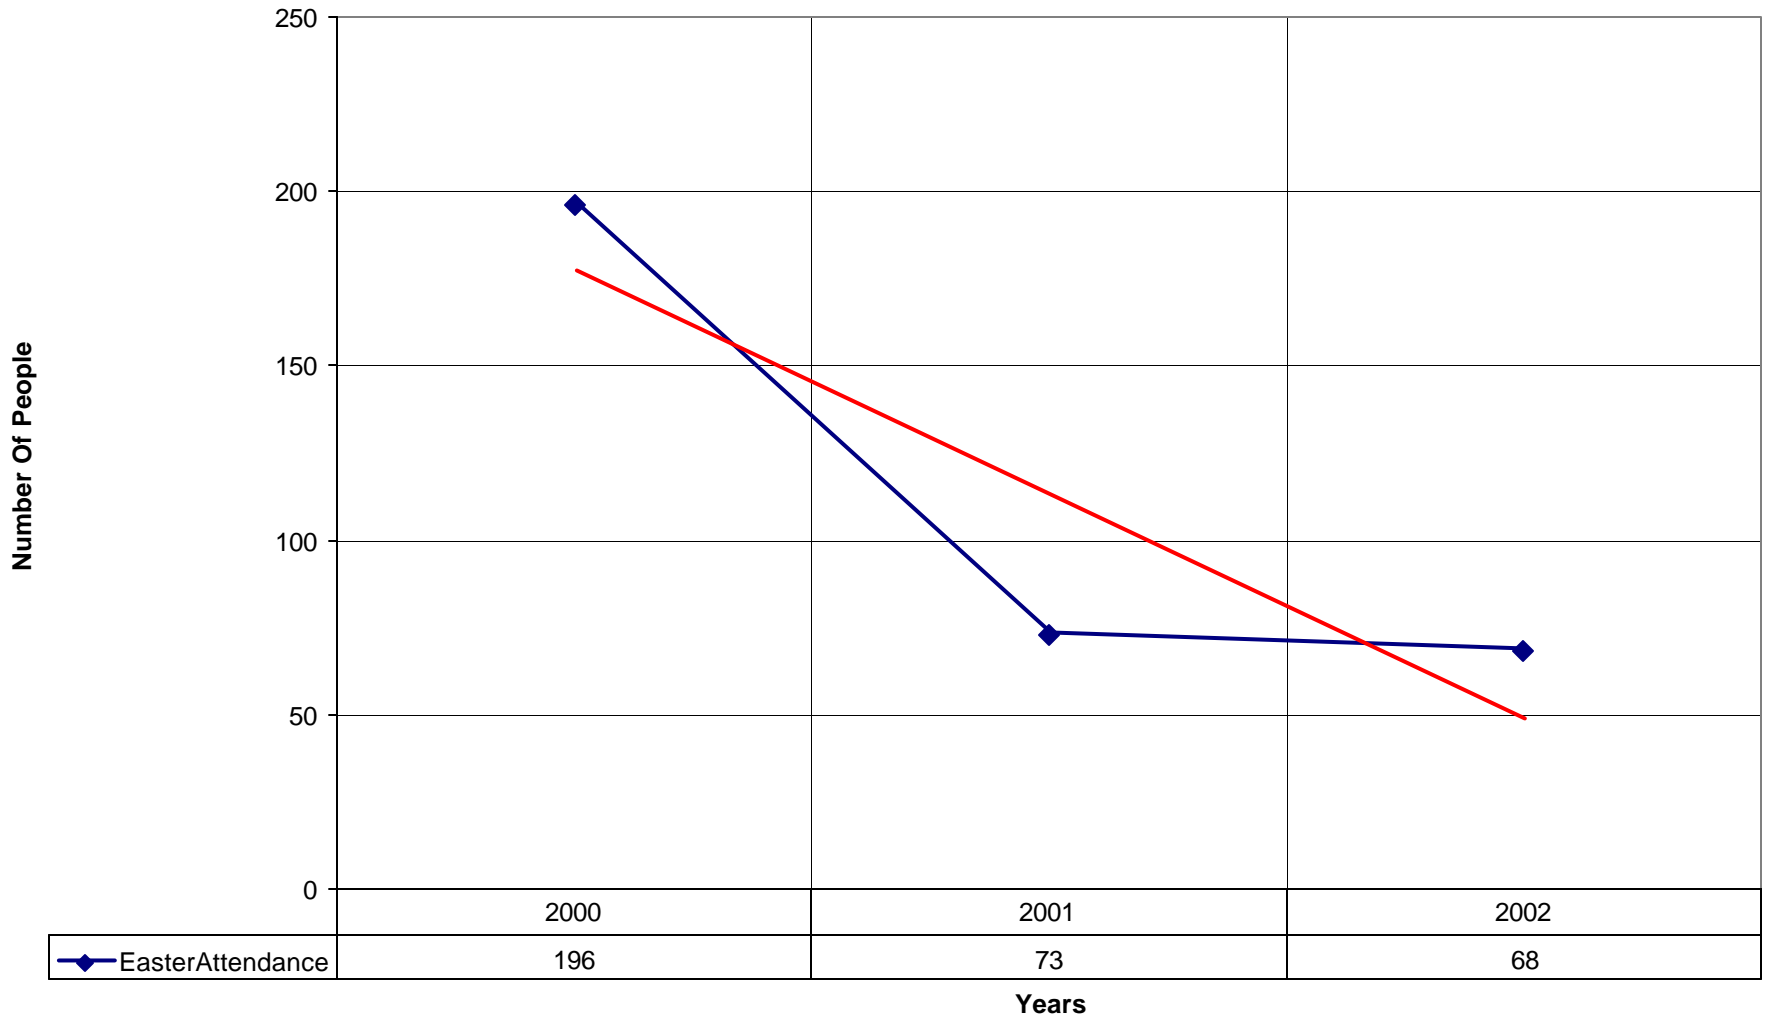

Number of Pledges Linear (Number of Pledges)

1033 St. George's Episcopal Church NPB

◆ Average Sunday Attendance — Linear (Average Sunday Attendance)

### 1033 St. George's Episcopal Church NPB

◆ Average Sunday Attendance 
 ■ EasterAttendance 
 — Linear (Average Sunday Attendance) 
 — Linear (EasterAttendance)

1033 St. George's Episcopal Church NPB

—◆— EasterAttendance — Linear (EasterAttendance)