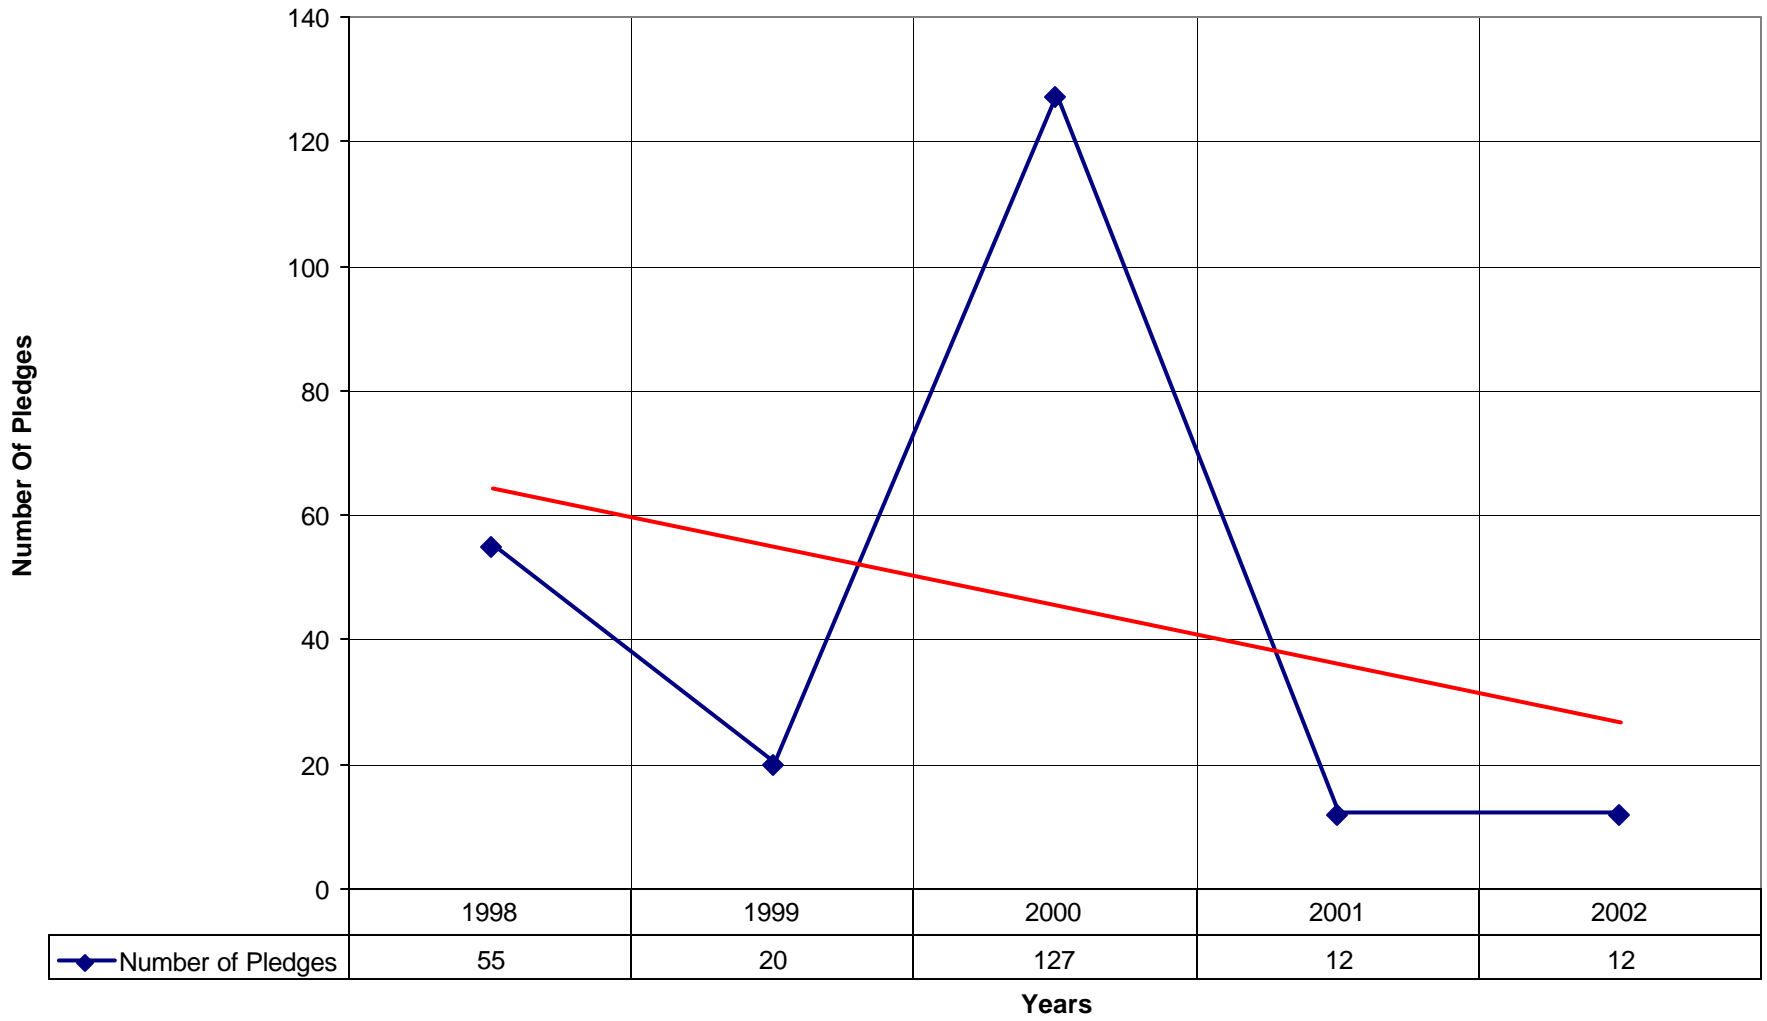

### 1033 St. George's Episcopal Church NPB

◆ Average Sunday Attendance 
 ■ EasterAttendance 
 — Linear (Average Sunday Attendance) 
 — Linear (EasterAttendance)

1033 St. George's Episcopal Church NPB

◆ EasterAttendance — Linear (EasterAttendance)

Number of Pledges Linear (Number of Pledges)

1033 St. George's Episcopal Church NPB

◆ Average Sunday Attendance — Linear (Average Sunday Attendance)