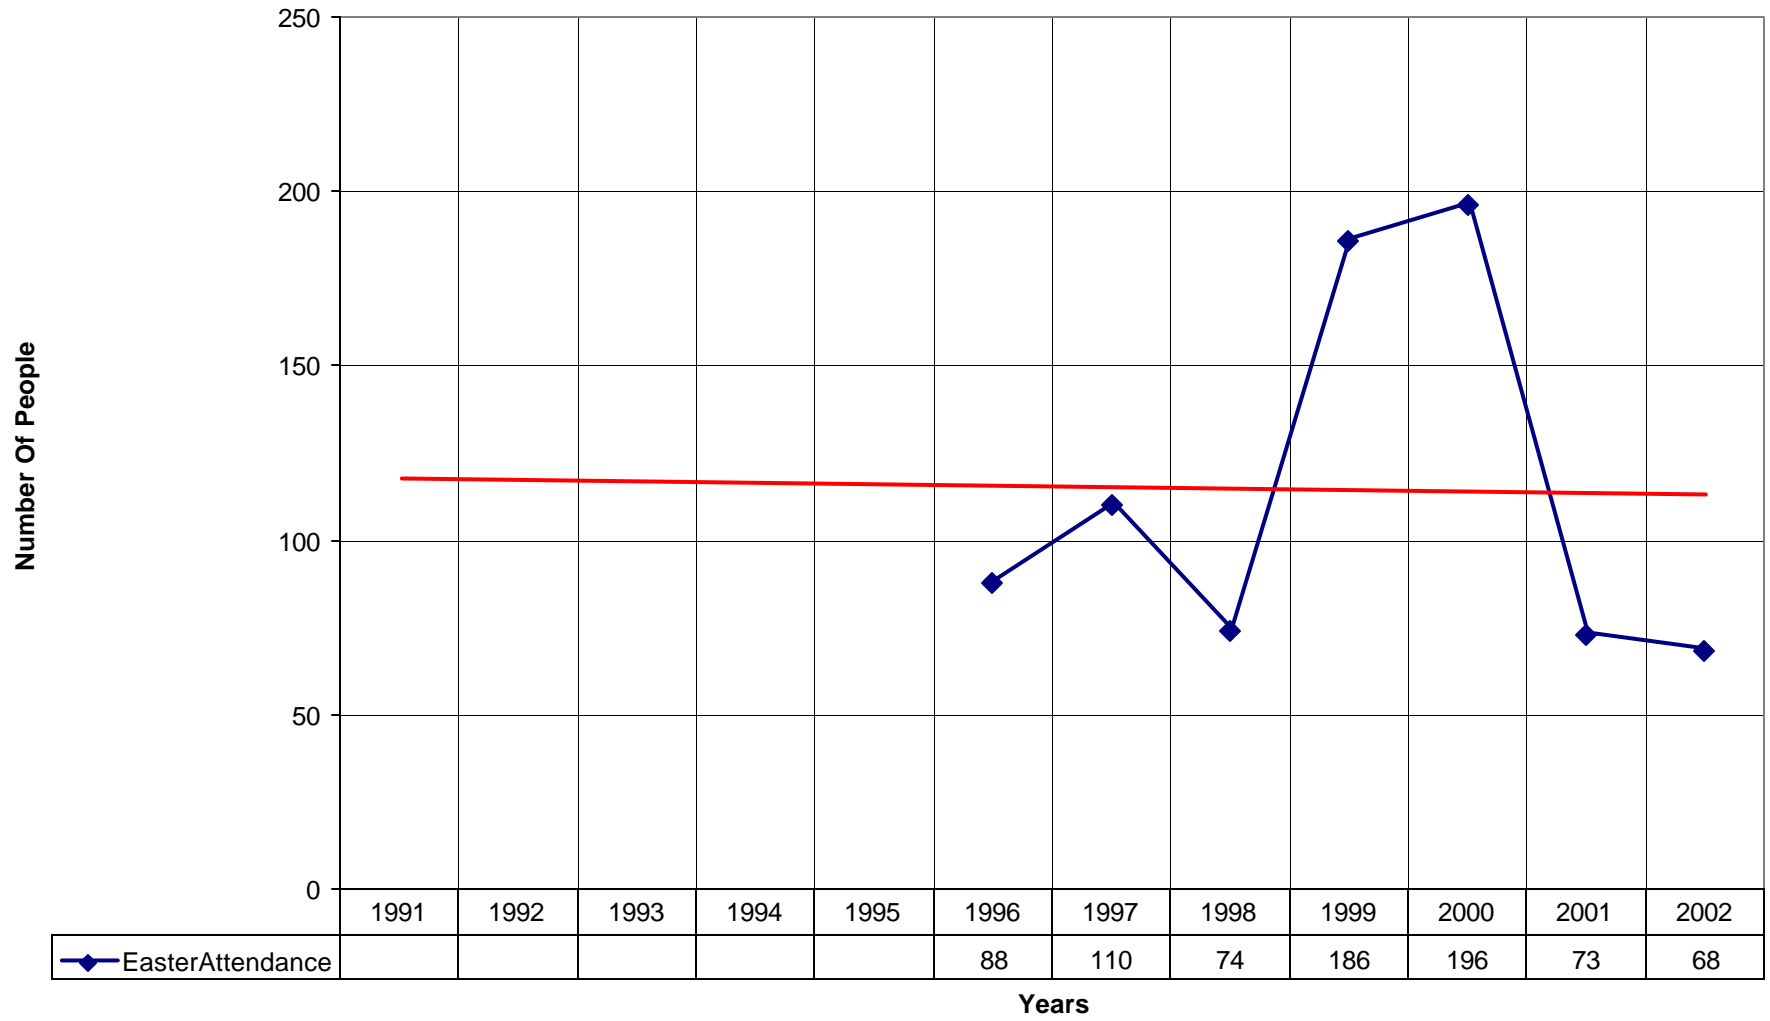

### 1033 St. George's Episcopal Church NPB

◆ Average Sunday Attendance 
 ■ EasterAttendance 
 — Linear (Average Sunday Attendance) 
 — Linear (EasterAttendance)

1033 St. George's Episcopal Church NPB

◆ EasterAttendance — Linear (EasterAttendance)

1033 St. George's Episcopal Church NPB

◆ Number of Pledges

Years

◆ Number of Pledges — Linear (Number of Pledges)

1033 St. George's Episcopal Church NPB

◆ Average Sunday Attendance — Linear (Average Sunday Attendance)