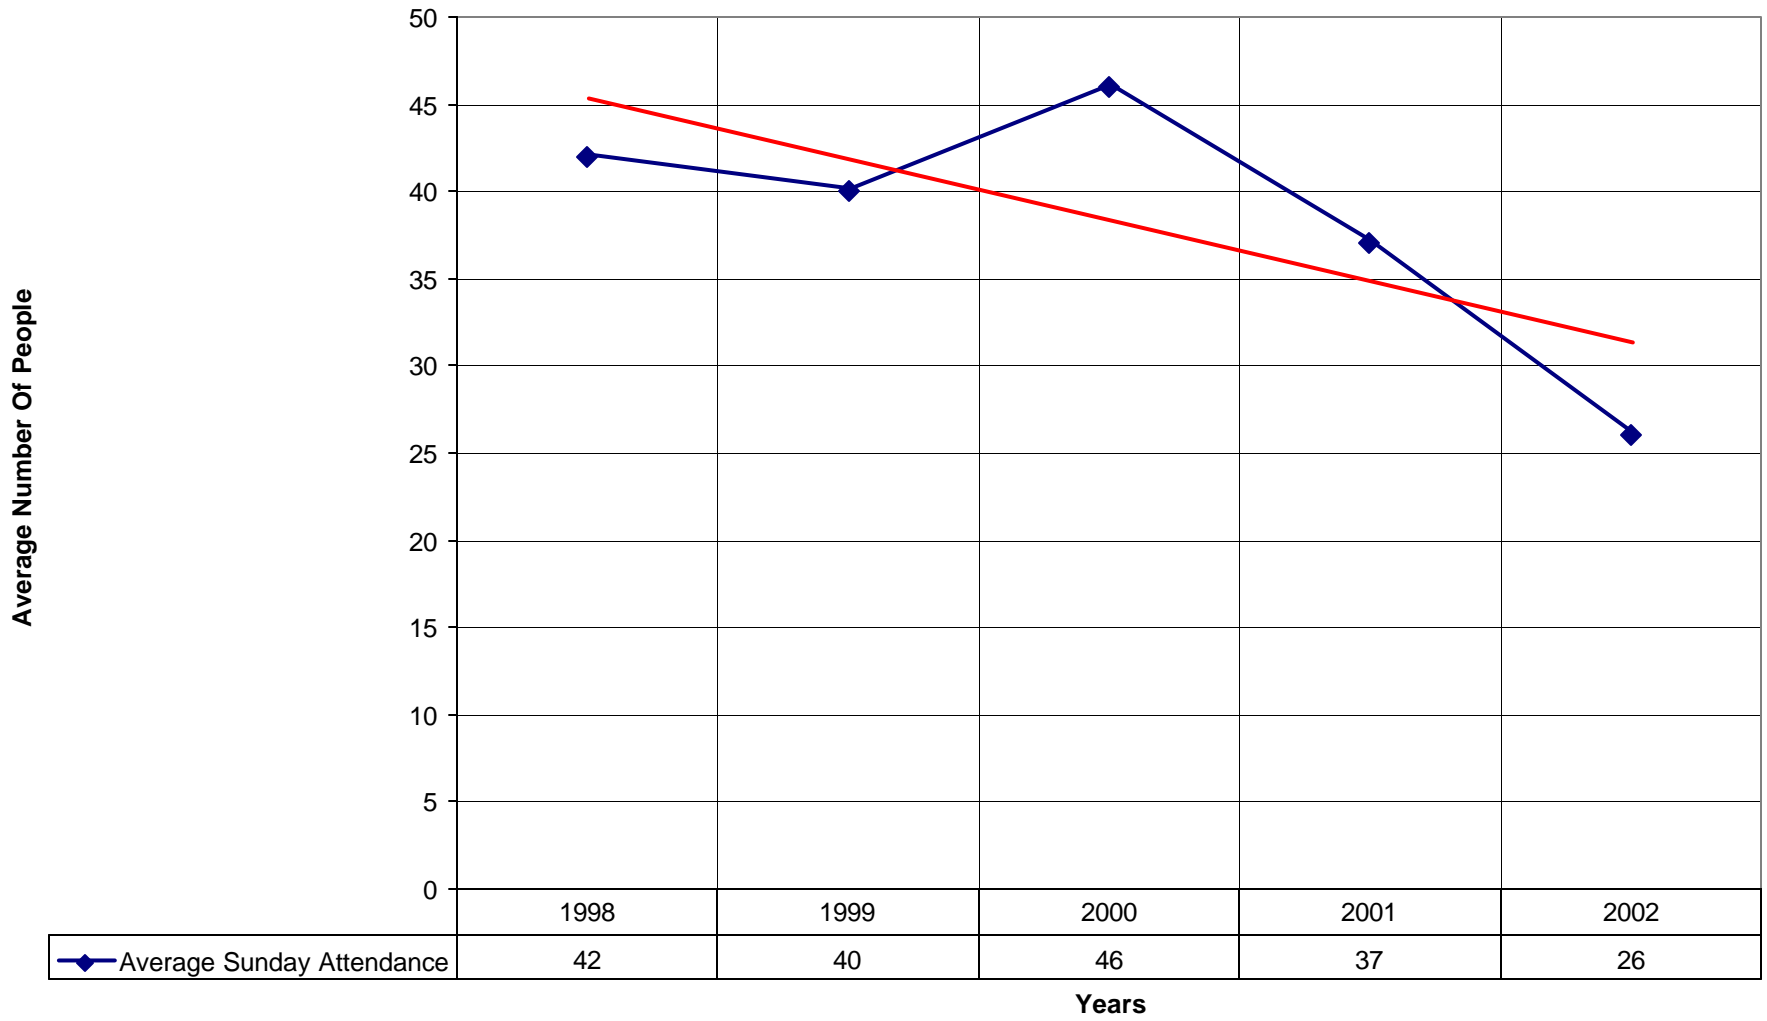

1033 St. George's Episcopal Church NPB

◆ Average Sunday Attendance — Linear (Average Sunday Attendance)