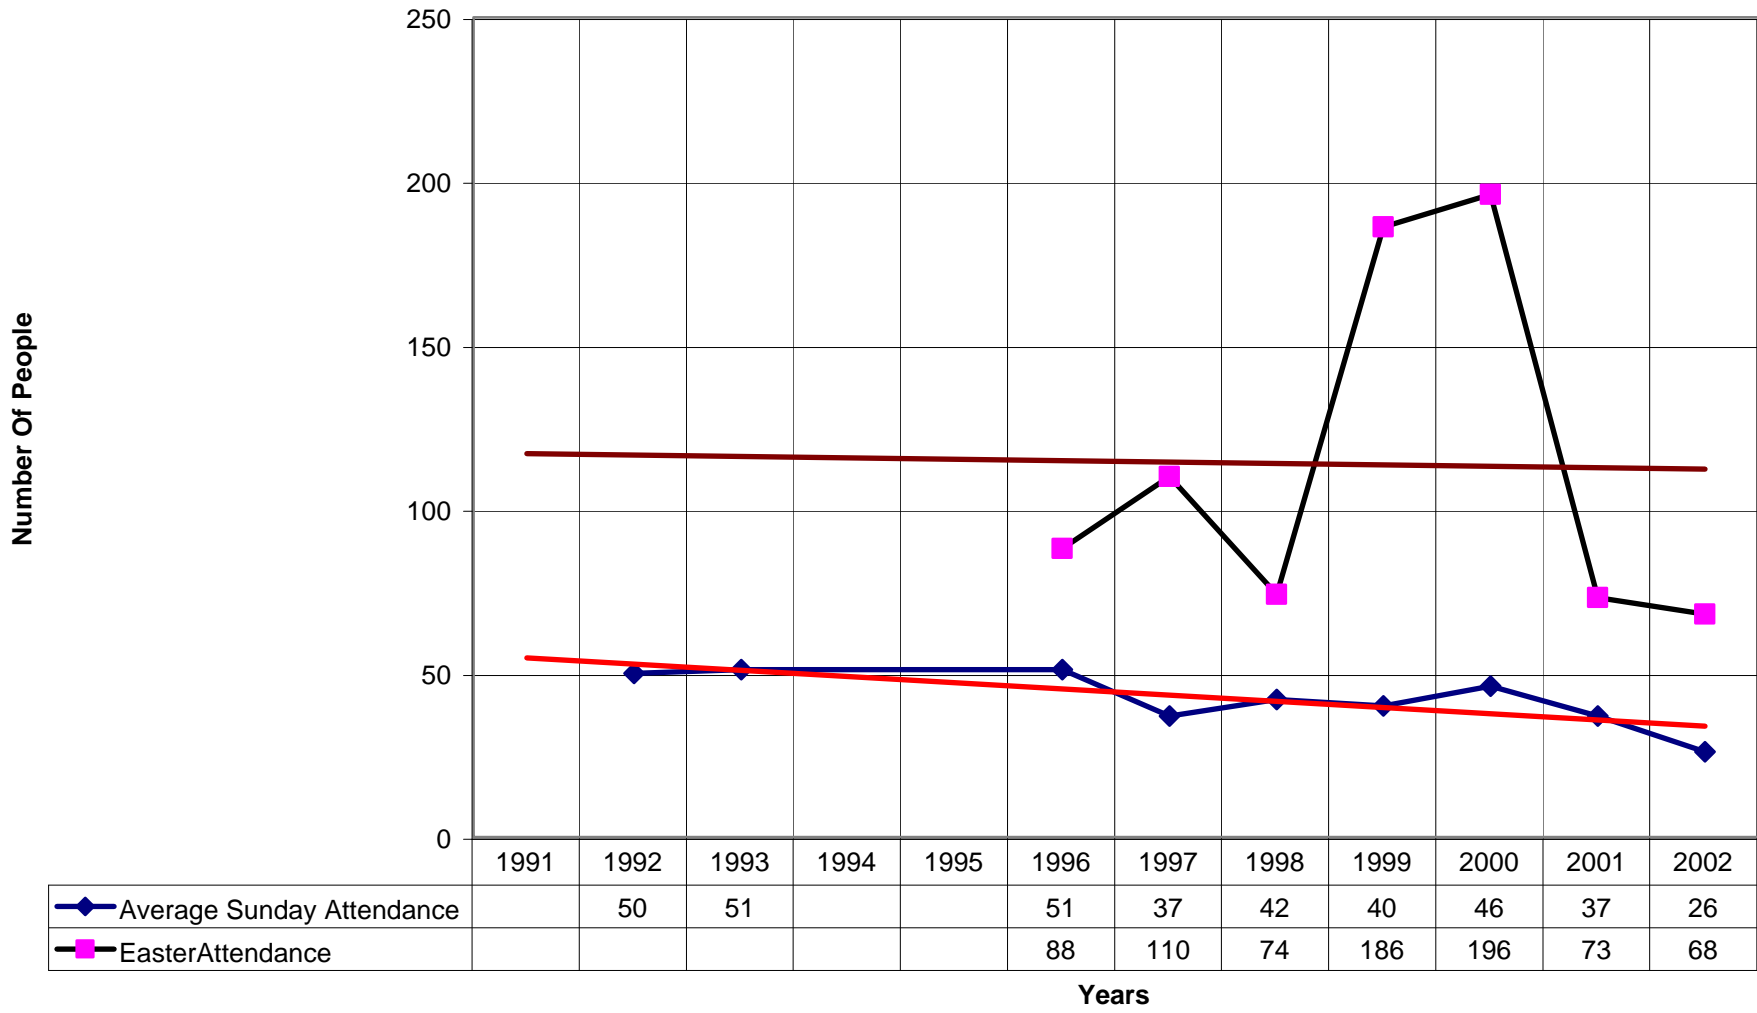

### 1033 St. George's Episcopal Church NPB

◆ Average Sunday Attendance 
 ■ EasterAttendance 
 — Linear (Average Sunday Attendance) 
 — Linear (EasterAttendance)

1033 St. George's Episcopal Church NPB

◆ EasterAttendance — Linear (EasterAttendance)

1033 St. George's Episcopal Church NPB

◆ Number of Pledges

Years

◆ Number of Pledges — Linear (Number of Pledges)

1033 St. George's Episcopal Church NPB

◆ Average Sunday Attendance — Linear (Average Sunday Attendance)