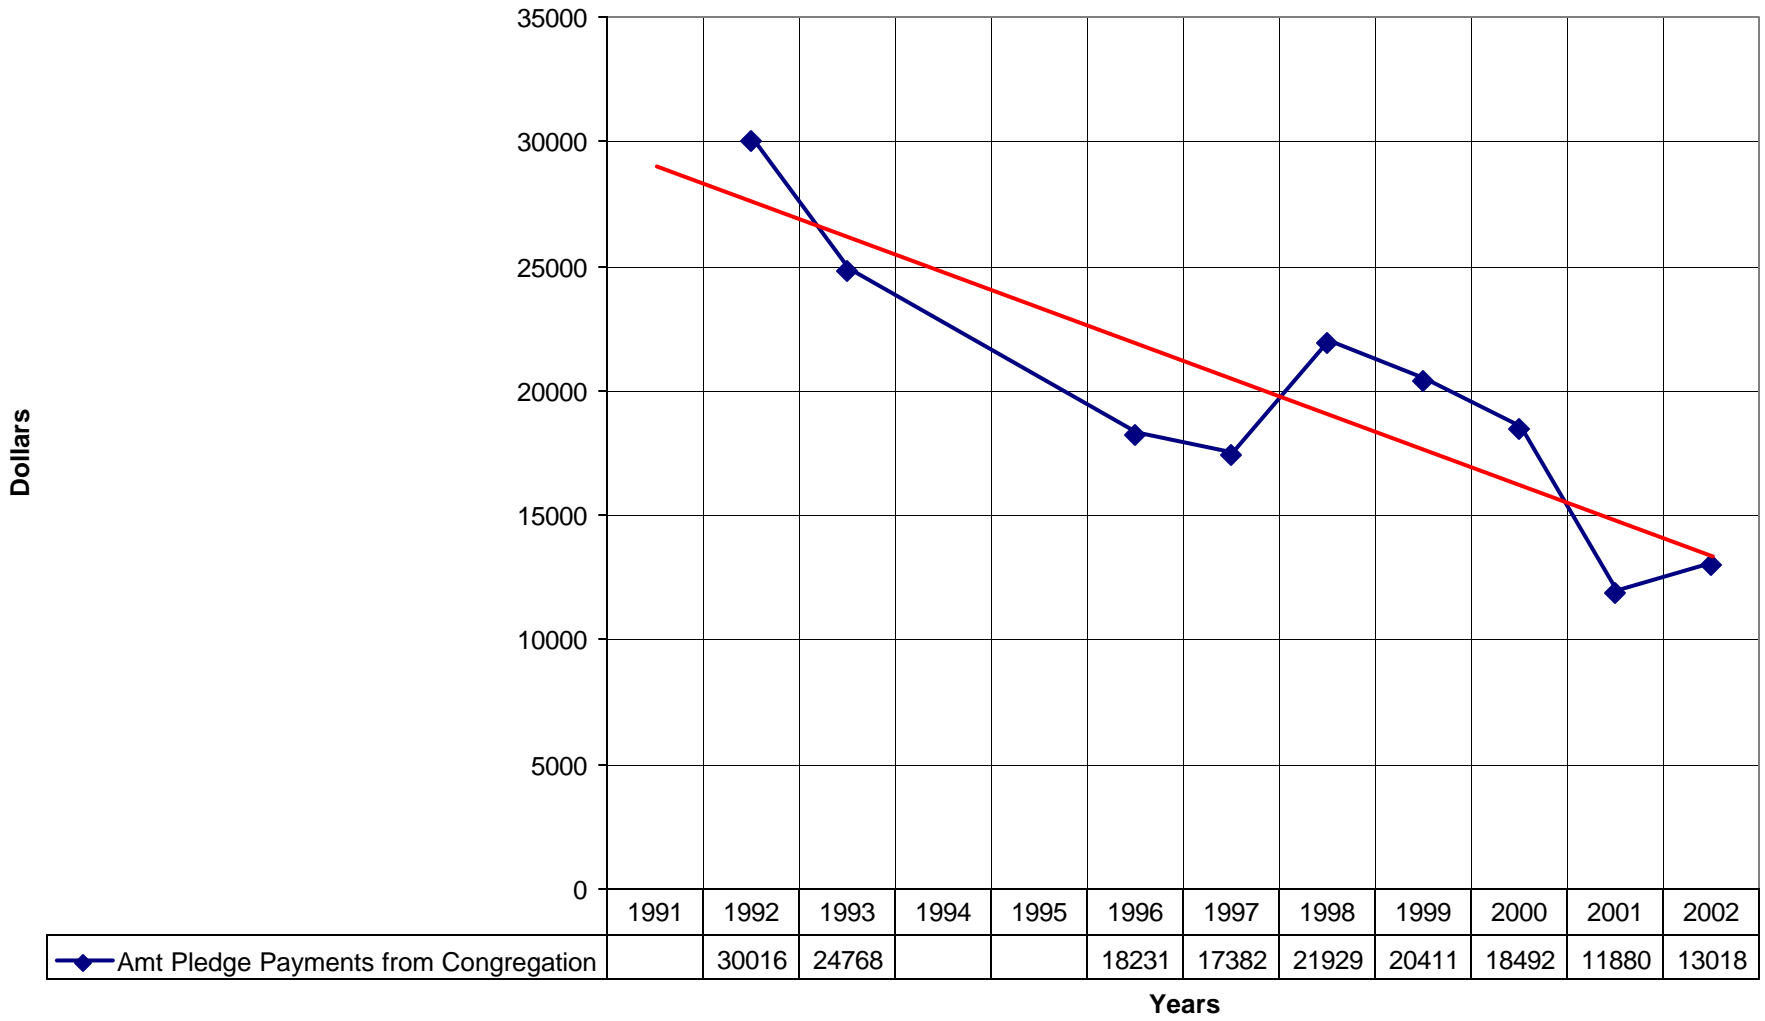

1033 St. George's Episcopal Church NPB

◆ Amt Pledge Payments from Congregation — Linear (Amt Pledge Payments from Congregation)