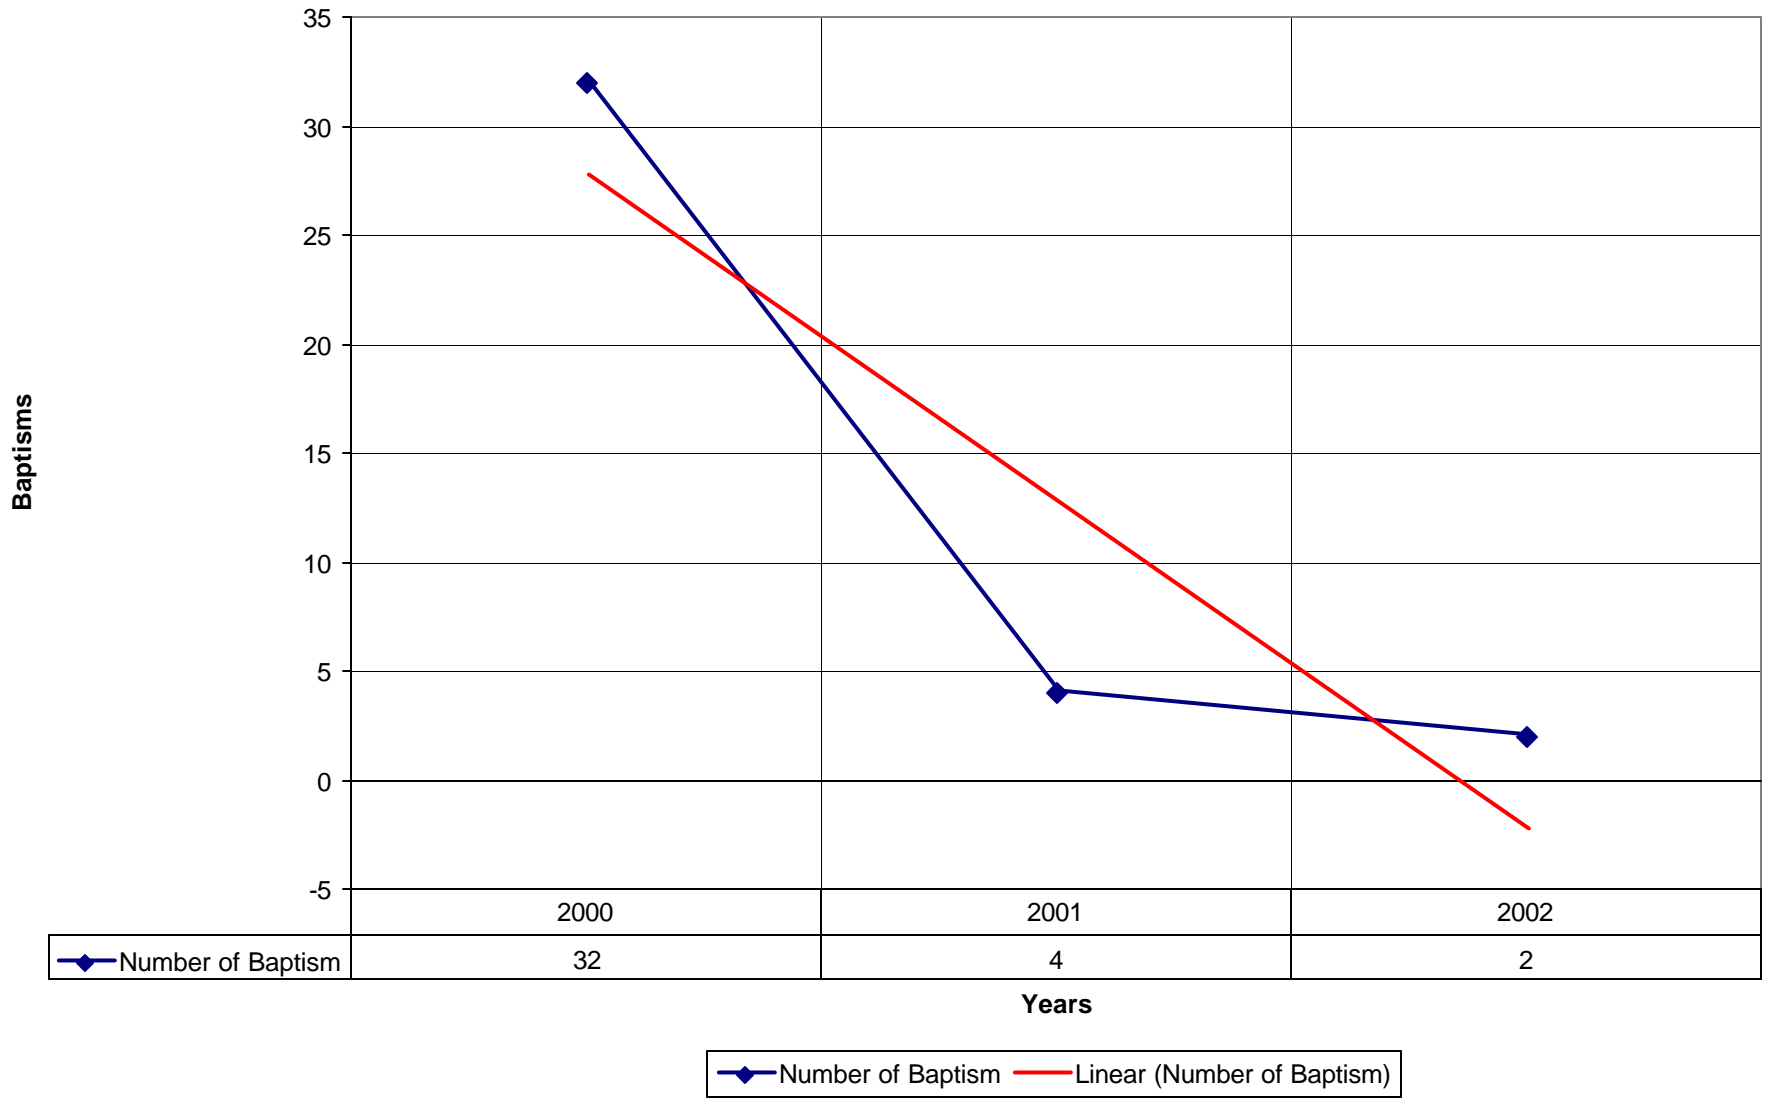

1033 St. George's Episcopal Church NPB