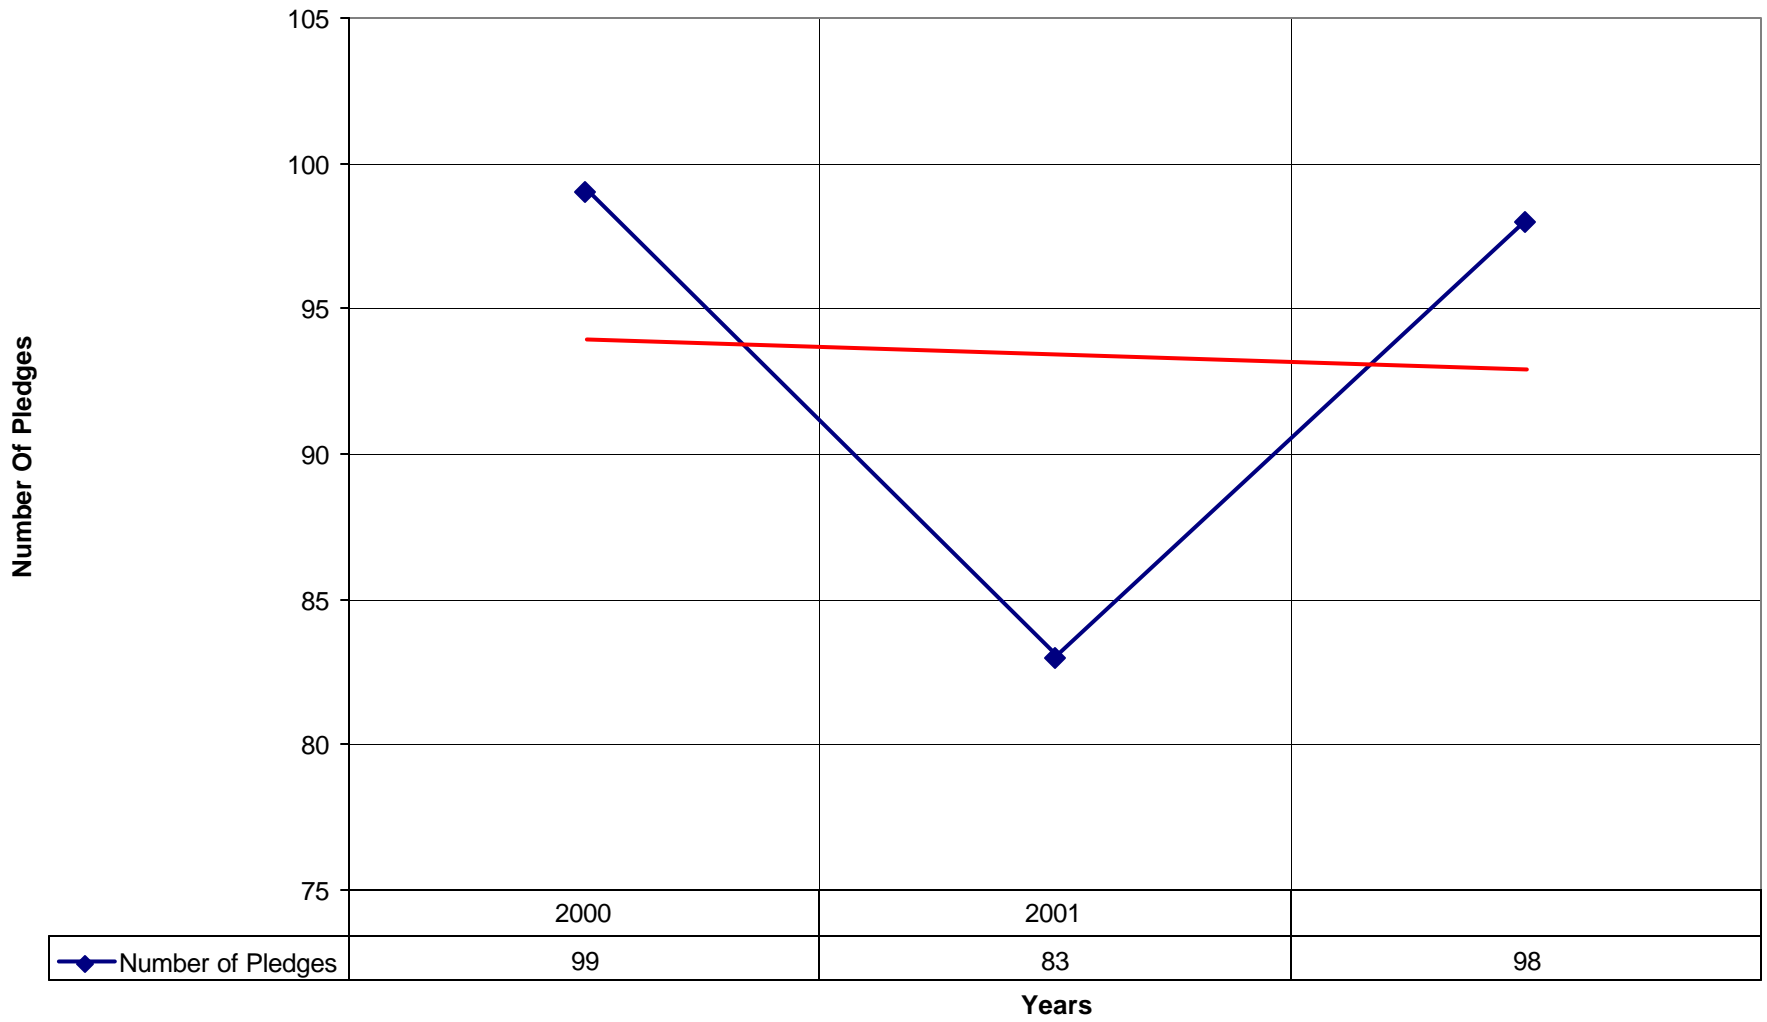

◆ Average Sunday Attendance — Linear (Average Sunday Attendance)

1027 St. Christopher's Episcopal Church NPB

◆ Average Sunday Attendance
 ■ EasterAttendance
 — Linear (Average Sunday Attendance)
 — Linear (EasterAttendance)

1027 St. Christopher's Episcopal Church NPB

◆ EasterAttendance — Linear (EasterAttendance)

1027 St. Christopher's Episcopal Church NPB

1027 St. Christopher's Episcopal Church NPB

—◆— Amt Pledge Payments from Congregation — Linear (Amt Pledge Payments from Congregation)

1027 St. Christopher's Episcopal Church NPB

◆ Number of Pledges

◆ Number of Pledges — Linear (Number of Pledges)

1027 St. Christopher's Episcopal Church NPB

◆ Average Sunday Attendance — Linear (Average Sunday Attendance)