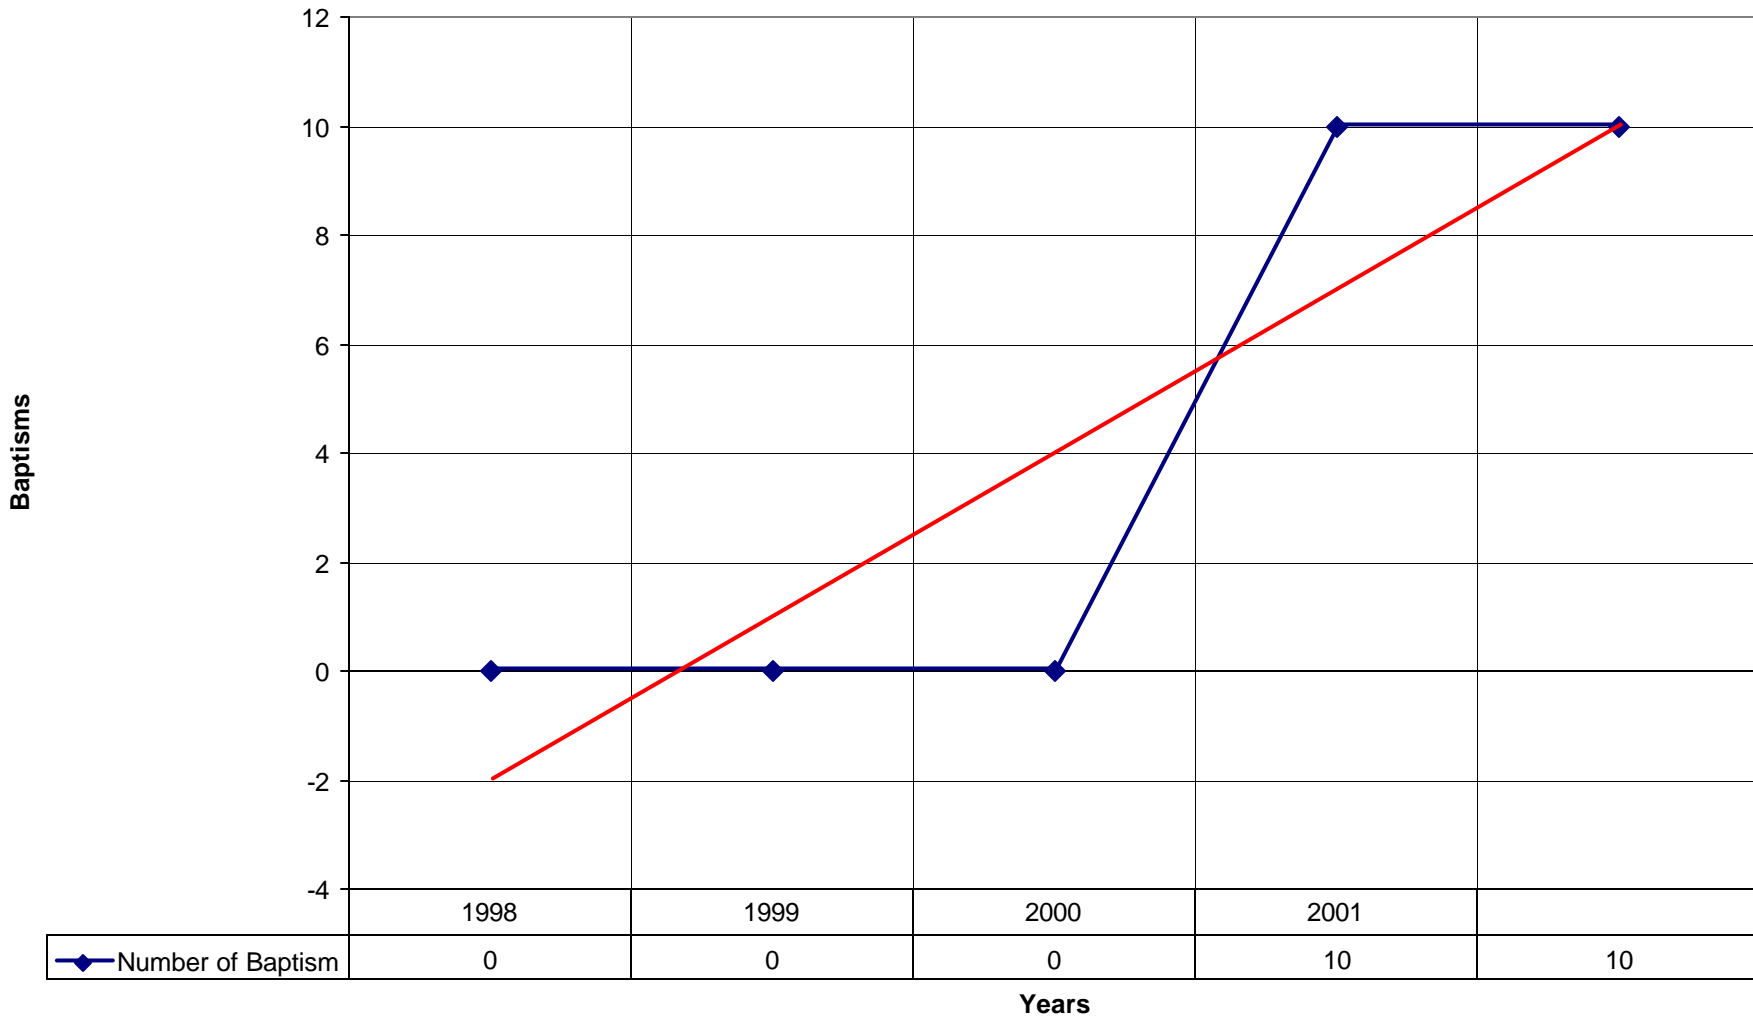

1027 St. Christopher's Episcopal Church NPB

◆ Average Sunday Attendance
 ■ EasterAttendance
 — Linear (Average Sunday Attendance)
 — Linear (EasterAttendance)

1027 St. Christopher's Episcopal Church NPB

1027 St. Christopher's Episcopal Church NPB

◆ Number of Pledges — Linear (Number of Pledges)

1027 St. Christopher's Episcopal Church NPB

◆ Average Sunday Attendance	1991	1992	1993	1994	1995	1996	1997	1998	1999	2000	2001
		155	155	155	155		128	128	125	125	135

◆ Average Sunday Attendance — Linear (Average Sunday Attendance)

1027 St. Christopher's Episcopal Church NPB

◆ Average Sunday Attendance
 ■ EasterAttendance
 — Linear (Average Sunday Attendance)
 — Linear (EasterAttendance)

1027 St. Christopher's Episcopal Church NPB

◆ EasterAttendance — Linear (EasterAttendance)

1027 St. Christopher's Episcopal Church NPB

◆ Number of Baptism

◆ Number of Baptism — Linear (Number of Baptism)

1027 St. Christopher's Episcopal Church NPB