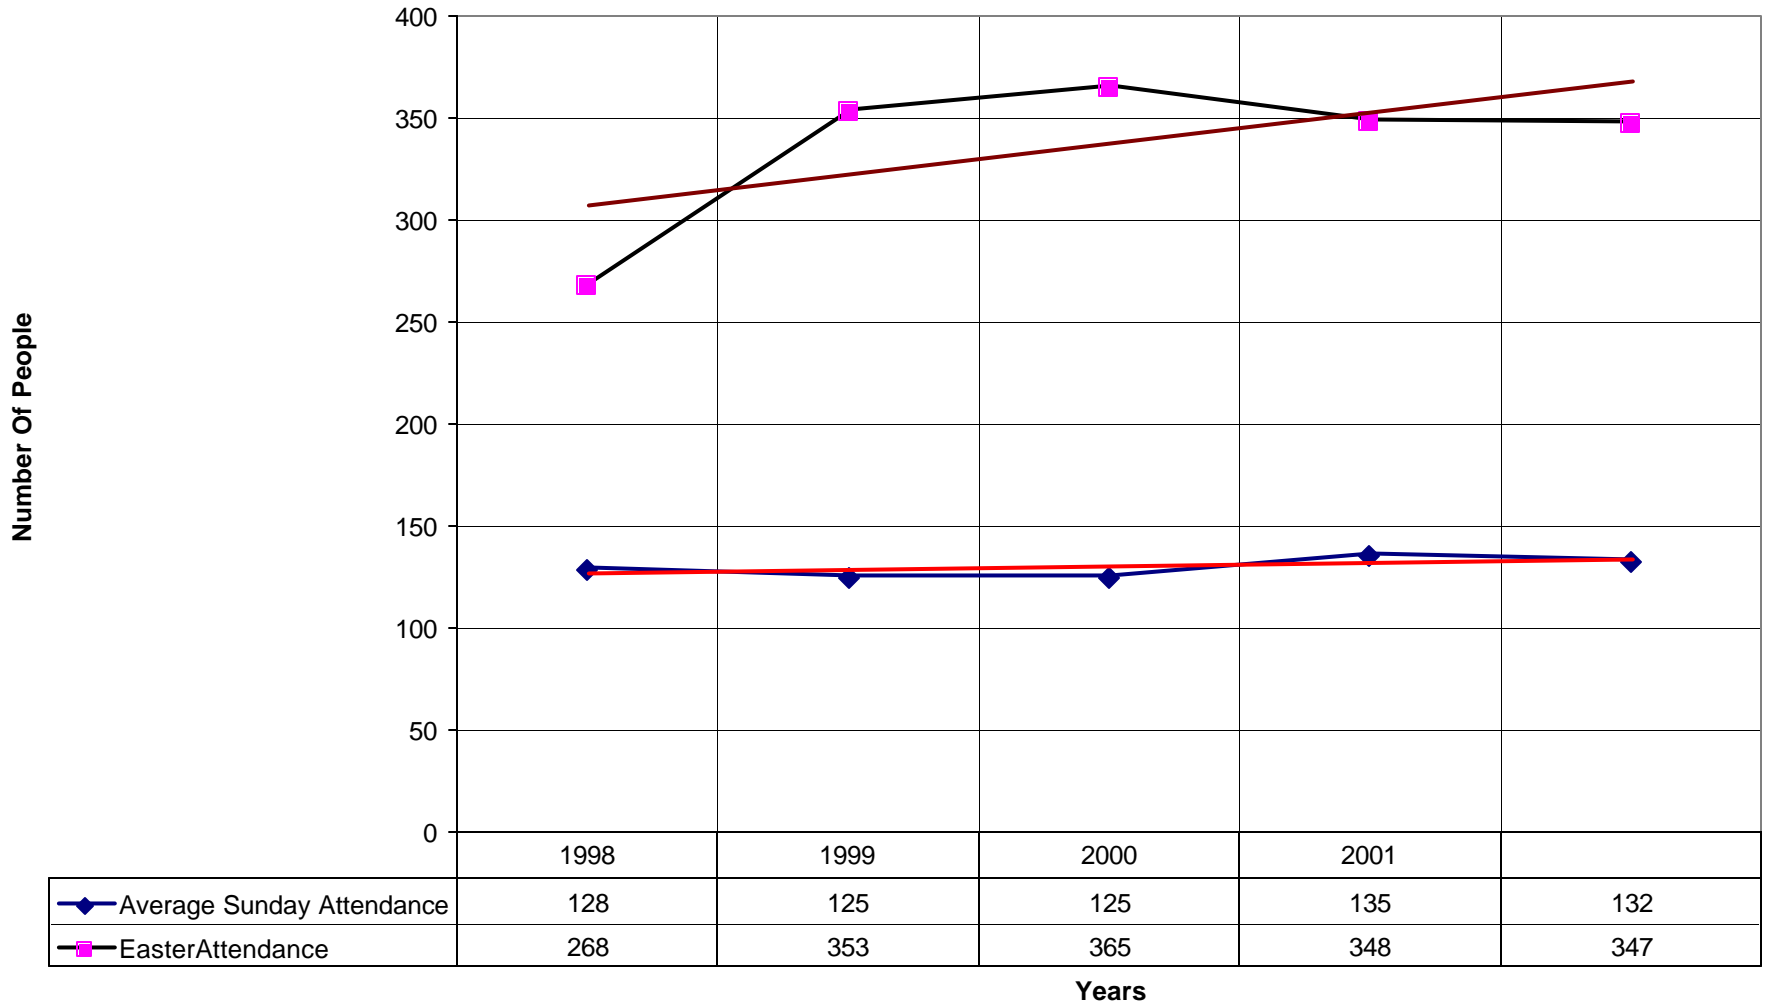

1027 St. Christopher's Episcopal Church NPB

◆ Average Sunday Attendance
 ■ EasterAttendance
 — Linear (Average Sunday Attendance)
 — Linear (EasterAttendance)

1027 St. Christopher's Episcopal Church NPB

1027 St. Christopher's Episcopal Church NPB

◆ Number of Pledges — Linear (Number of Pledges)

1027 St. Christopher's Episcopal Church NPB

◆ Average Sunday Attendance	1991	1992	1993	1994	1995	1996	1997	1998	1999	2000	2001
		155	155	155	155		128	128	125	125	135

◆ Average Sunday Attendance — Linear (Average Sunday Attendance)

1027 St. Christopher's Episcopal Church NPB

◆ Average Sunday Attendance
 ■ EasterAttendance
 — Linear (Average Sunday Attendance)
 — Linear (EasterAttendance)