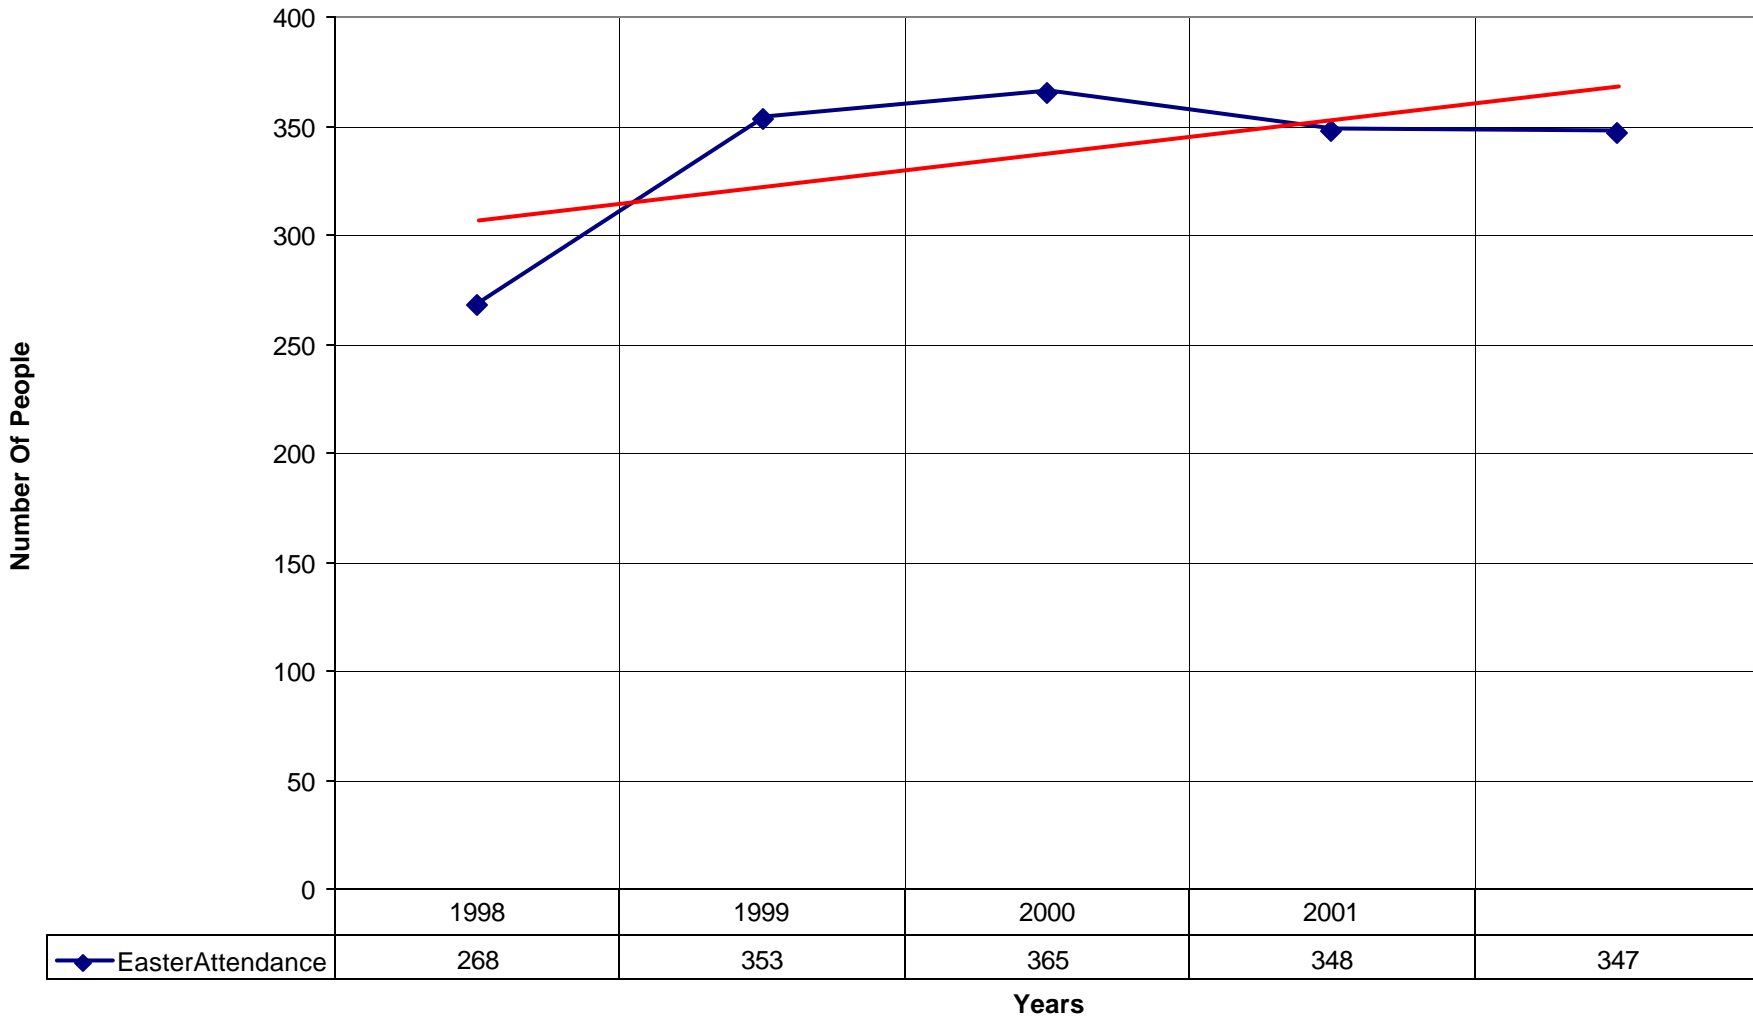

1027 St. Christopher's Episcopal Church NPB

◆ EasterAttendance — Linear (EasterAttendance)