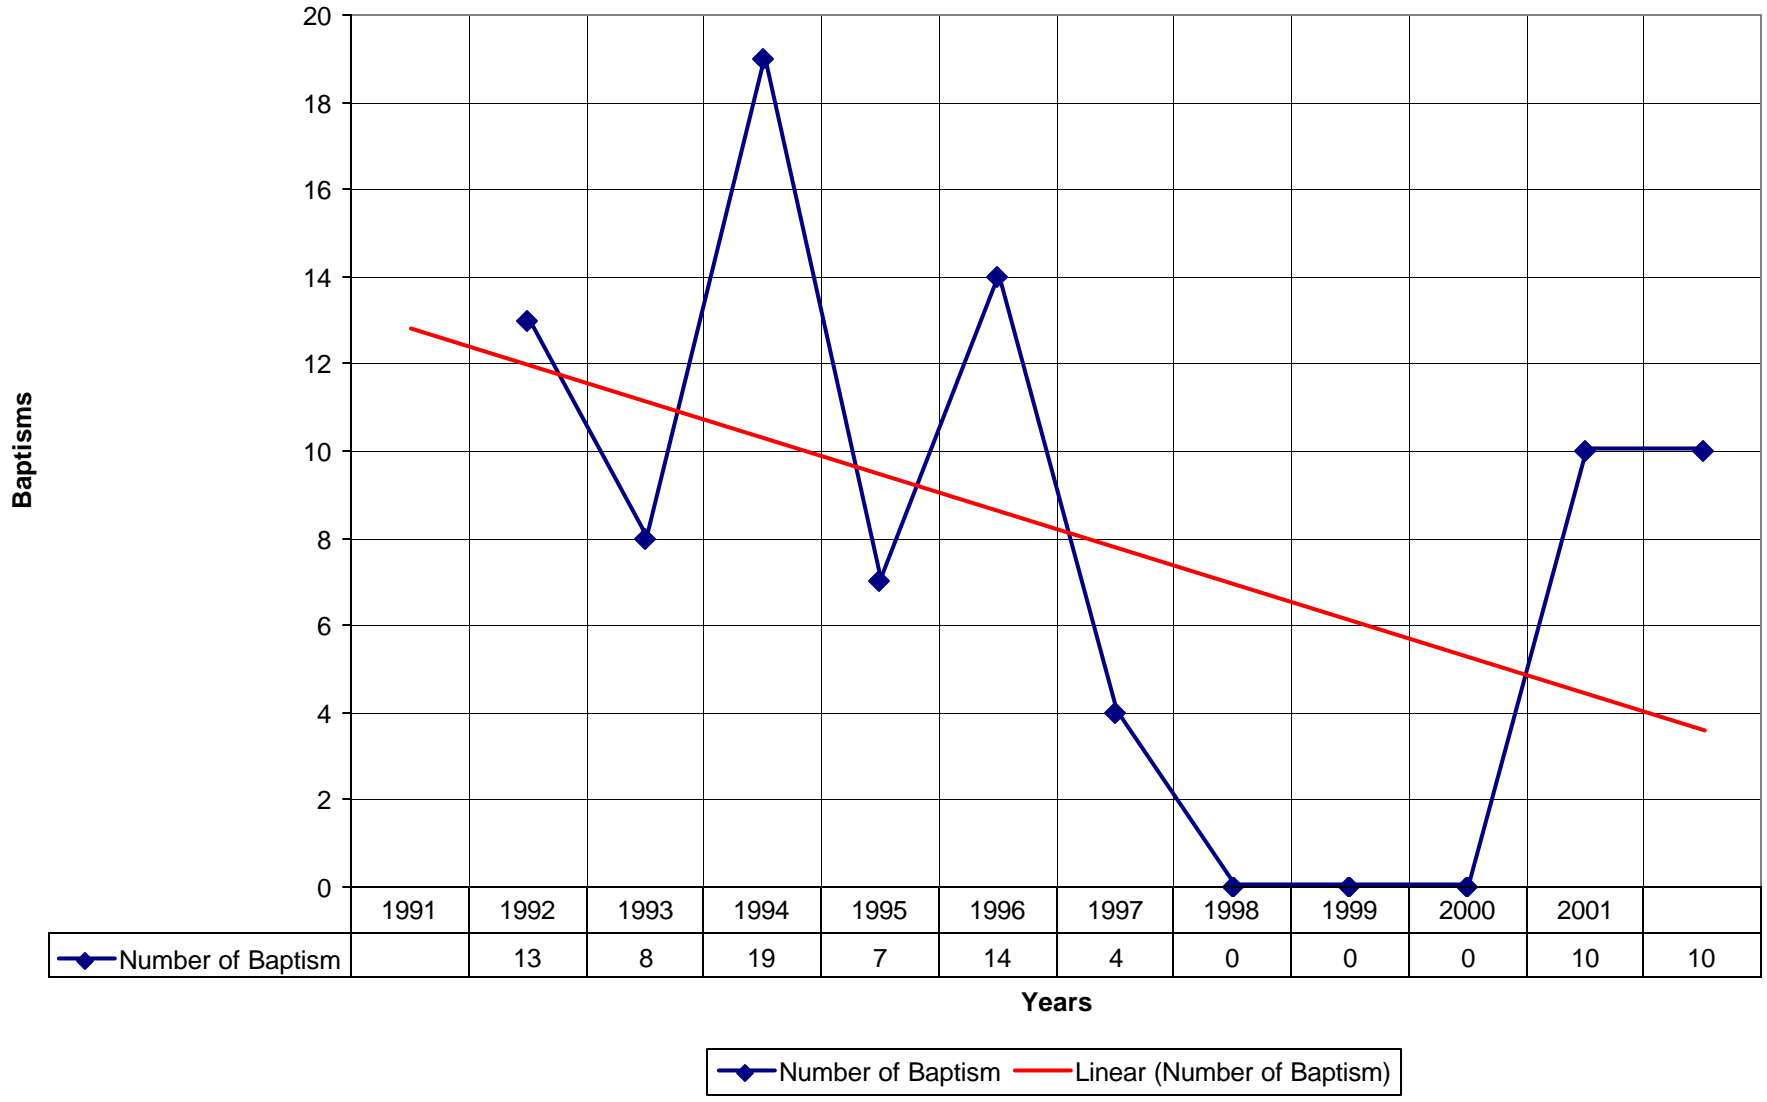

1027 St. Christopher's Episcopal Church NPB