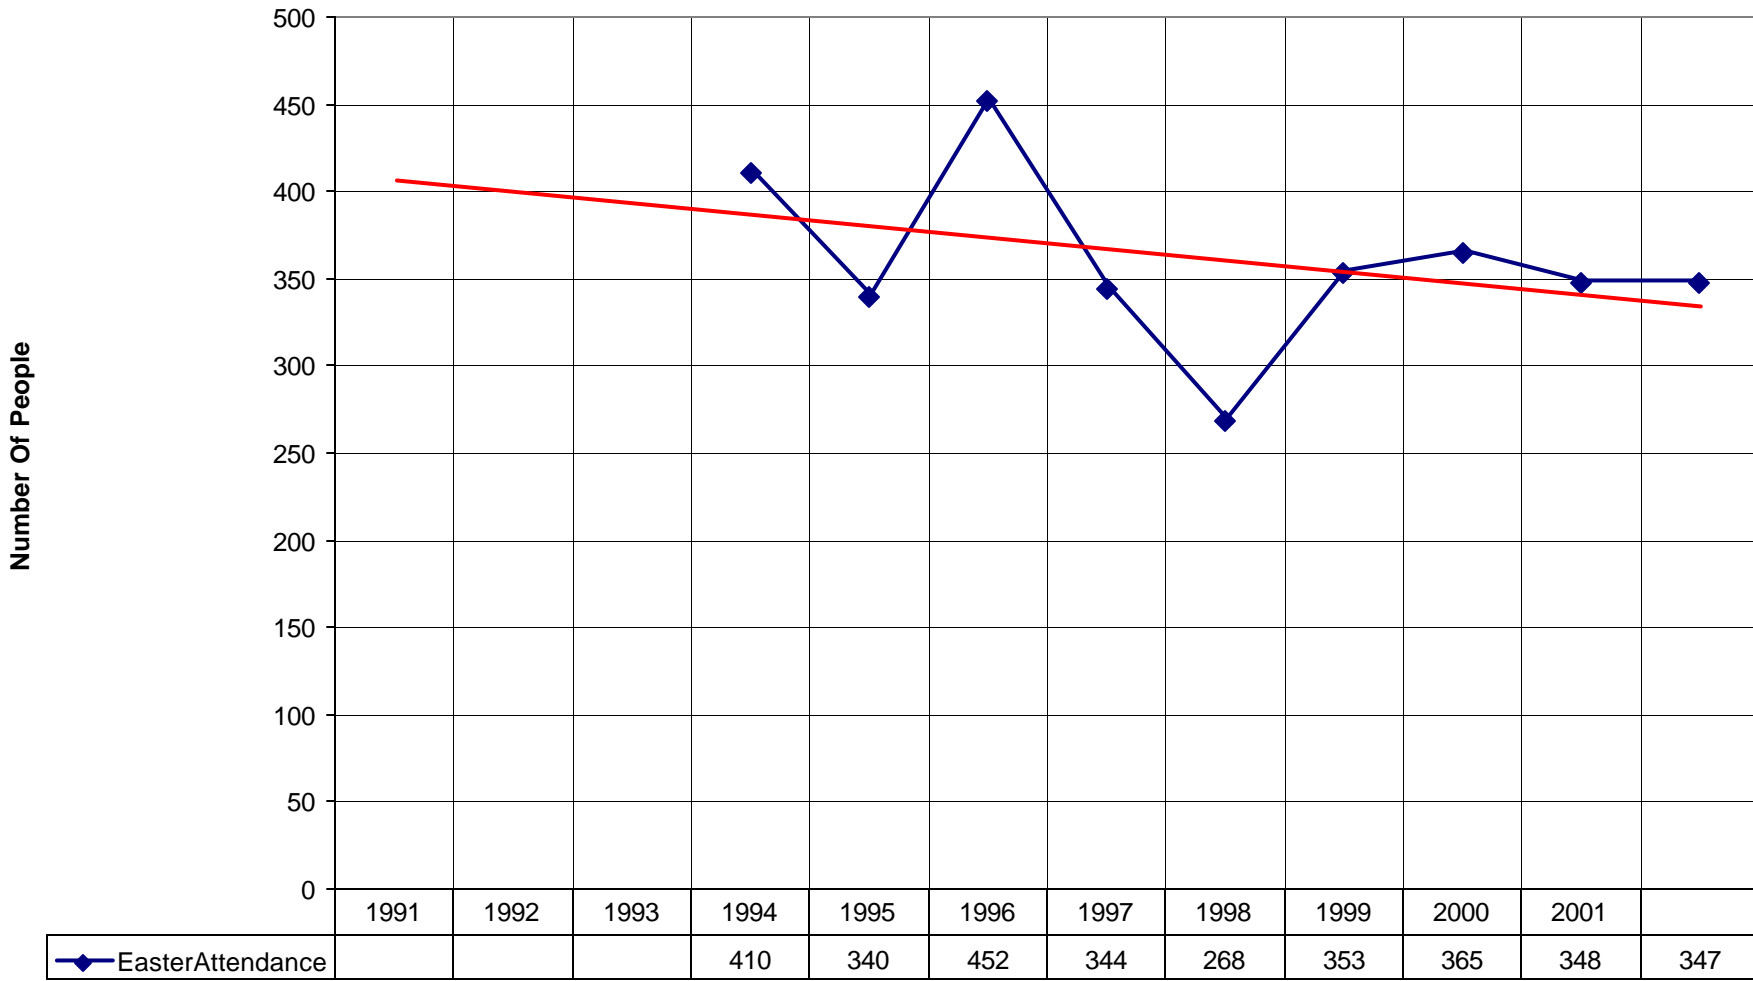

1027 St. Christopher's Episcopal Church NPB

◆ Average Sunday Attendance
 ■ EasterAttendance
 — Linear (Average Sunday Attendance)
 — Linear (EasterAttendance)

1027 St. Christopher's Episcopal Church NPB

◆ EasterAttendance

Years

◆ EasterAttendance — Linear (EasterAttendance)

1027 St. Christopher's Episcopal Church NPB

1027 St. Christopher's Episcopal Church NPB

◆ Amt Pledge Payments from Congregation — Linear (Amt Pledge Payments from Congregation)

1027 St. Christopher's Episcopal Church NPB

◆ Number of Pledges — Linear (Number of Pledges)

1027 St. Christopher's Episcopal Church NPB

◆ Average Sunday Attendance	1991	1992	1993	1994	1995	1996	1997	1998	1999	2000	2001
		155	155	155	155		128	128	125	125	135

◆ Average Sunday Attendance — Linear (Average Sunday Attendance)

1027 St. Christopher's Episcopal Church NPB

◆ Average Sunday Attendance
 ■ EasterAttendance
 — Linear (Average Sunday Attendance)
 — Linear (EasterAttendance)