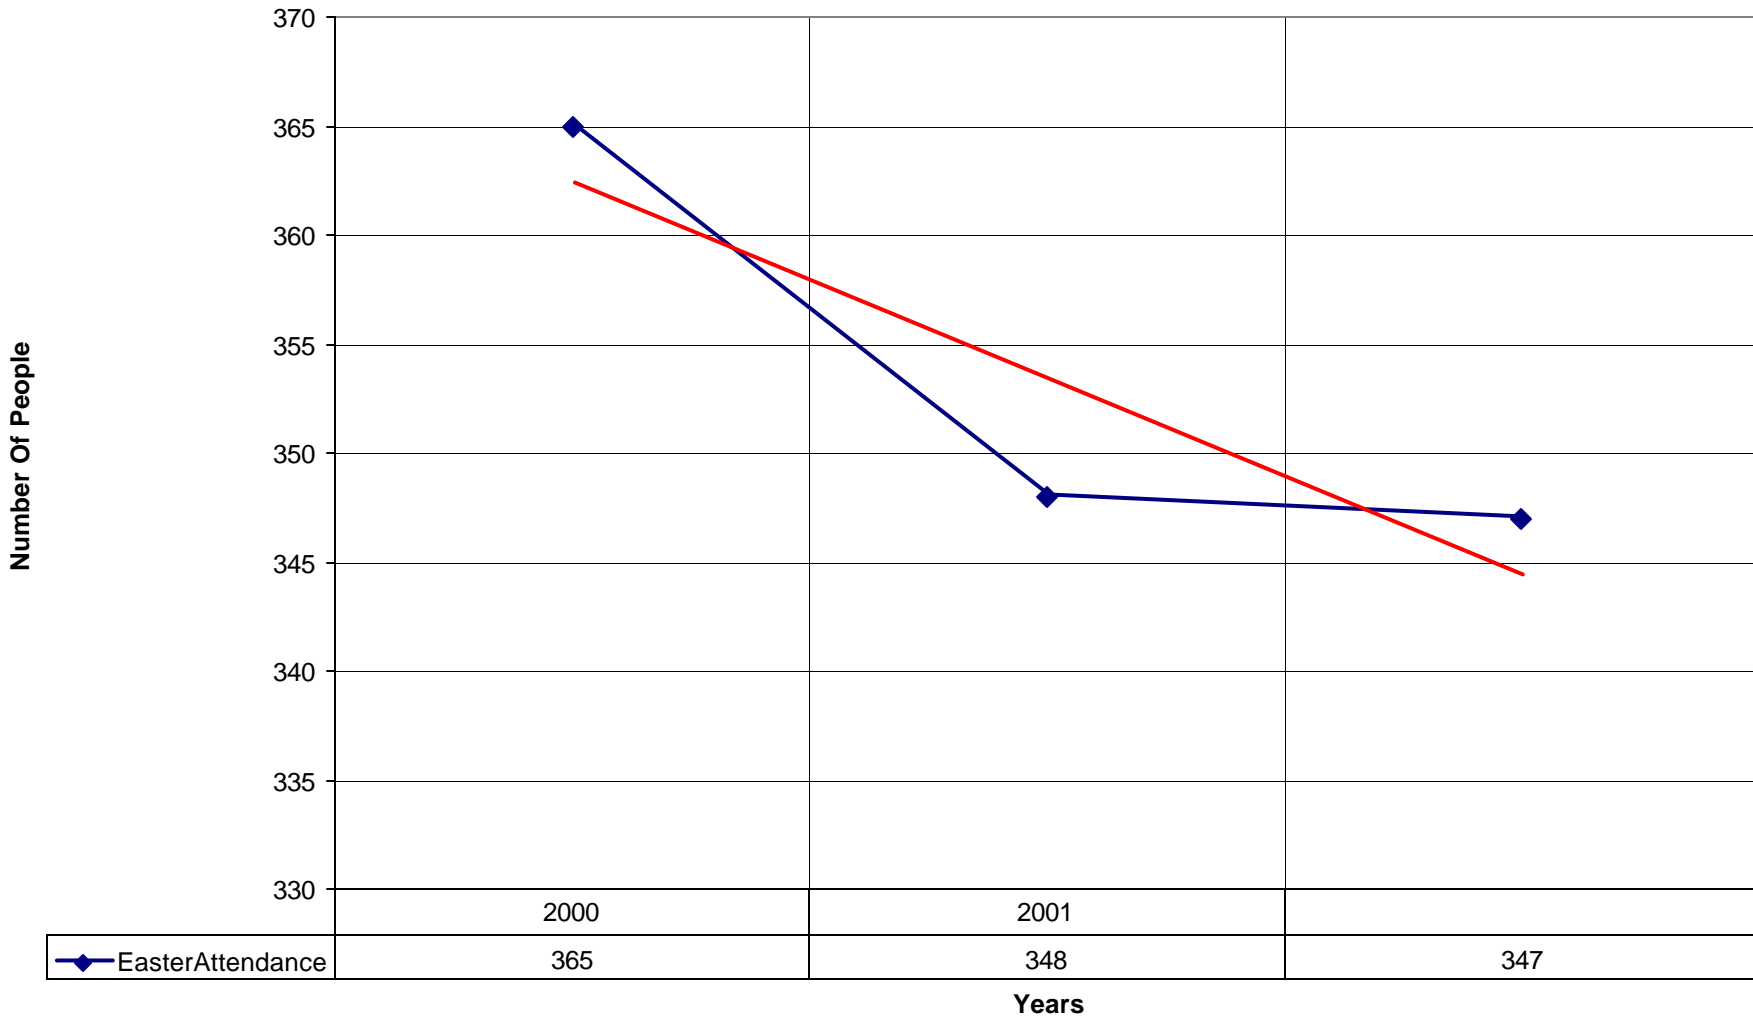

1027 St. Christopher's Episcopal Church NPB

◆ EasterAttendance — Linear (EasterAttendance)