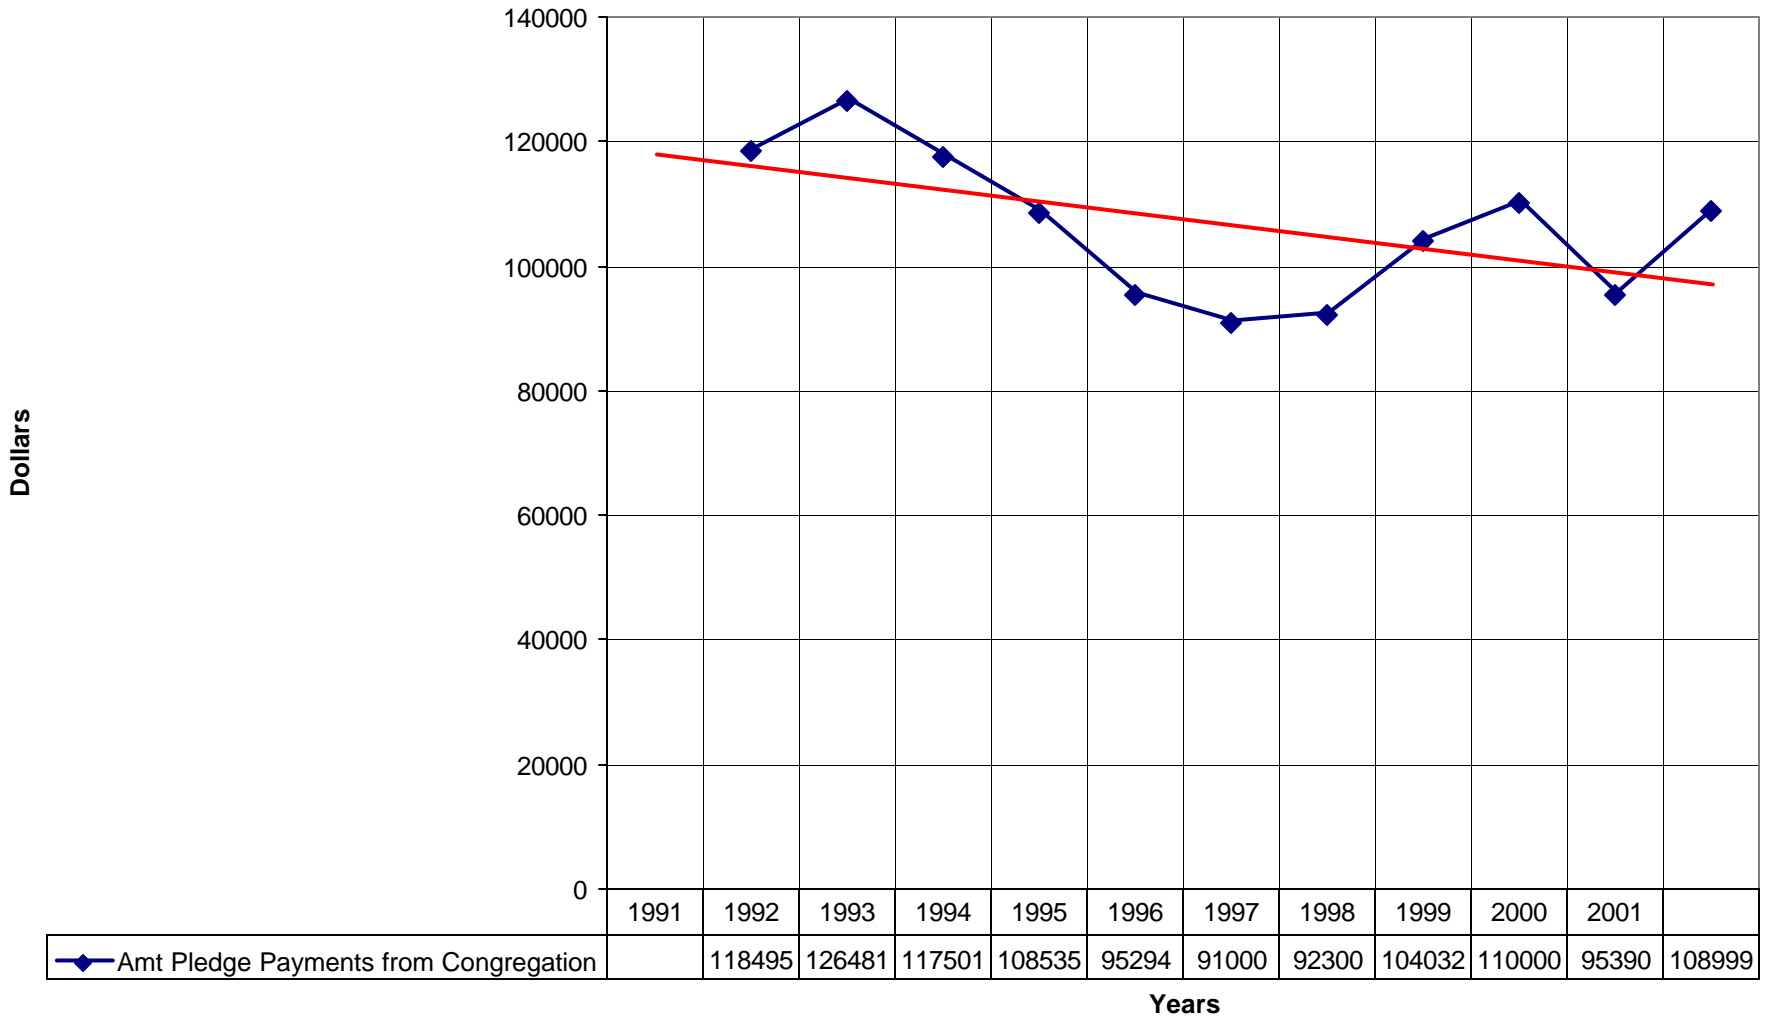

1027 St. Christopher's Episcopal Church NPB

◆ Average Sunday Attendance
 ■ EasterAttendance
 — Linear (Average Sunday Attendance)
 — Linear (EasterAttendance)

1027 St. Christopher's Episcopal Church NPB

◆ EasterAttendance

Years

◆ EasterAttendance — Linear (EasterAttendance)

1027 St. Christopher's Episcopal Church NPB

1027 St. Christopher's Episcopal Church NPB

◆ Amt Pledge Payments from Congregation — Linear (Amt Pledge Payments from Congregation)

1027 St. Christopher's Episcopal Church NPB

◆ Number of Pledges — Linear (Number of Pledges)

1027 St. Christopher's Episcopal Church NPB

◆ Average Sunday Attendance	1991	1992	1993	1994	1995	1996	1997	1998	1999	2000	2001
		155	155	155	155		128	128	125	125	135

◆ Average Sunday Attendance — Linear (Average Sunday Attendance)

1027 St. Christopher's Episcopal Church NPB

◆ Average Sunday Attendance
 ■ EasterAttendance
 — Linear (Average Sunday Attendance)
 — Linear (EasterAttendance)