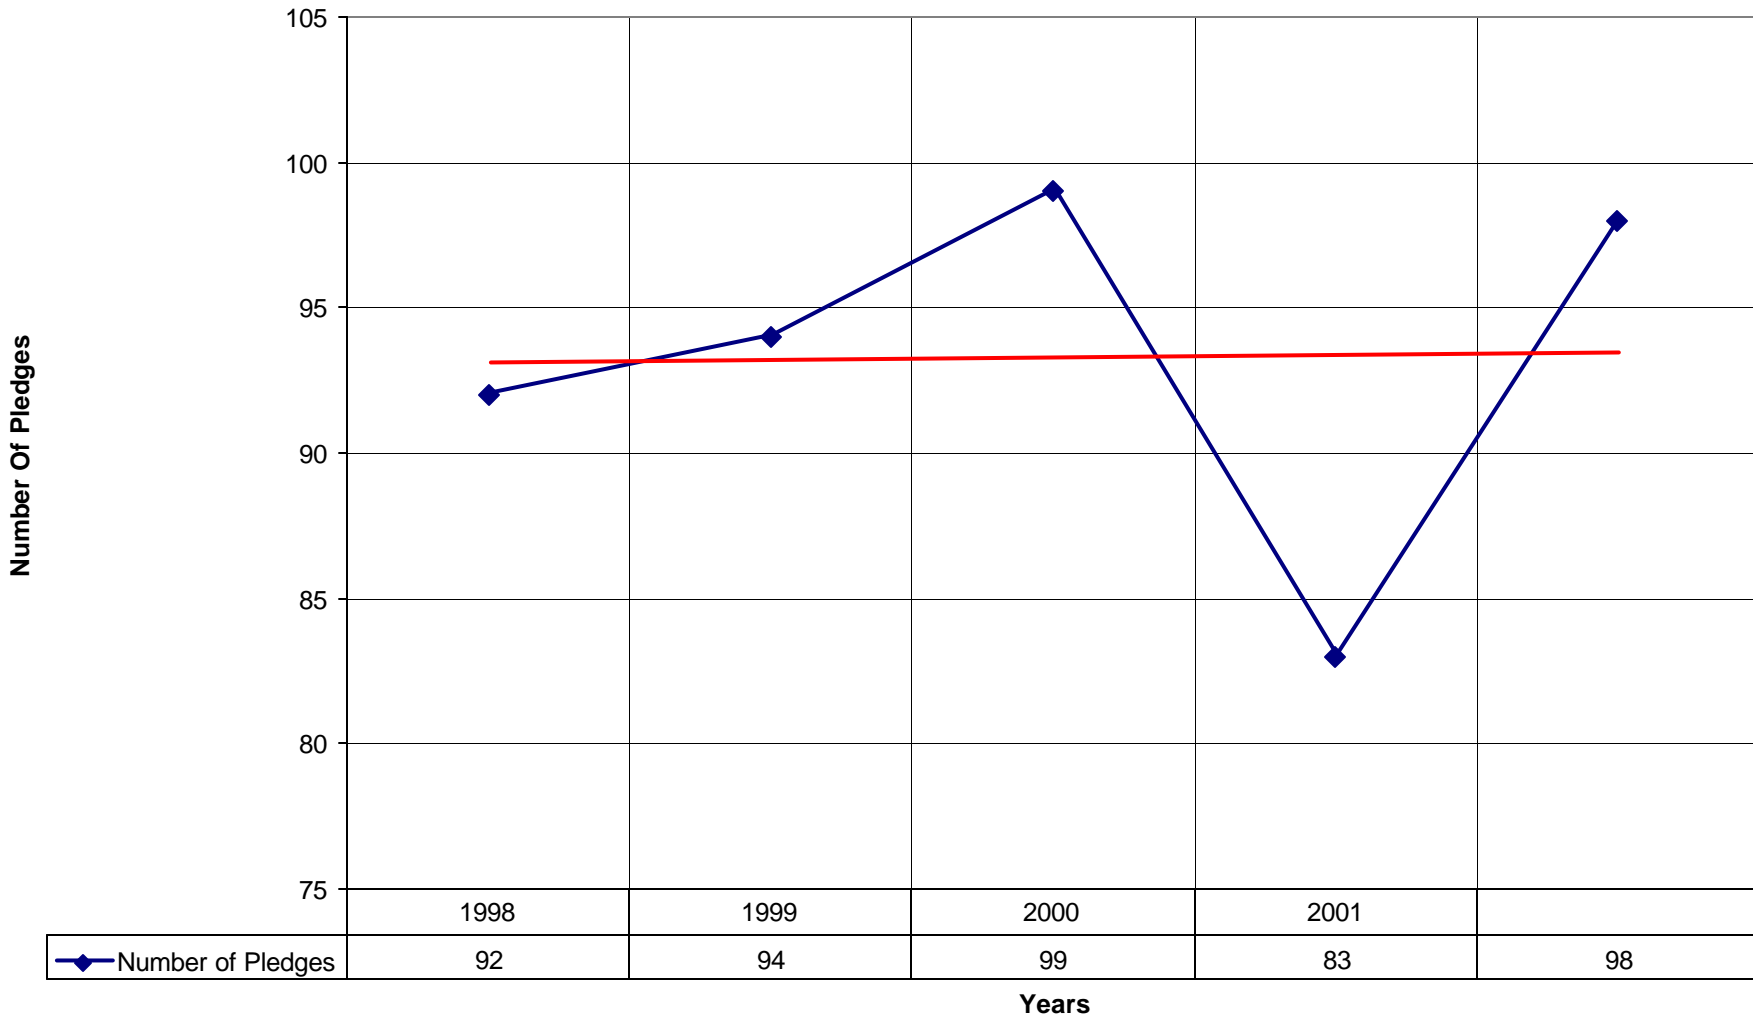

1027 St. Christopher's Episcopal Church NPB

◆ Number of Pledges

◆ Number of Pledges — Linear (Number of Pledges)