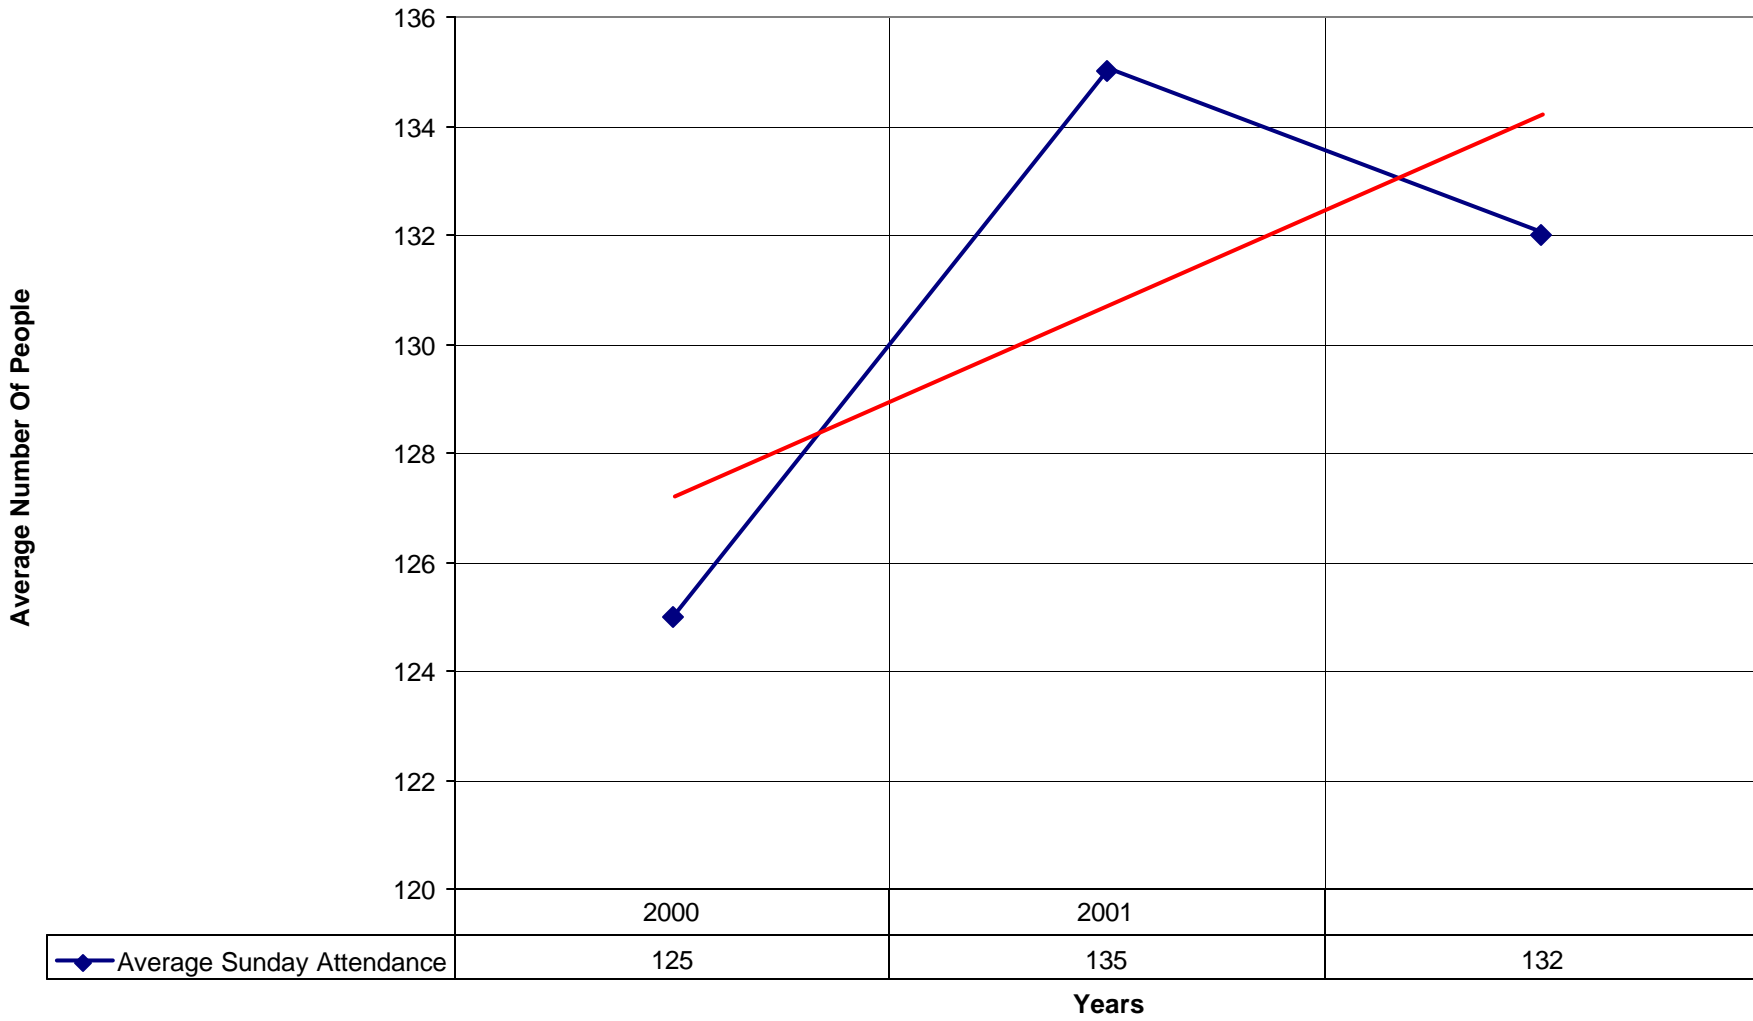

1027 St. Christopher's Episcopal Church NPB

◆ Average Sunday Attendance — Linear (Average Sunday Attendance)