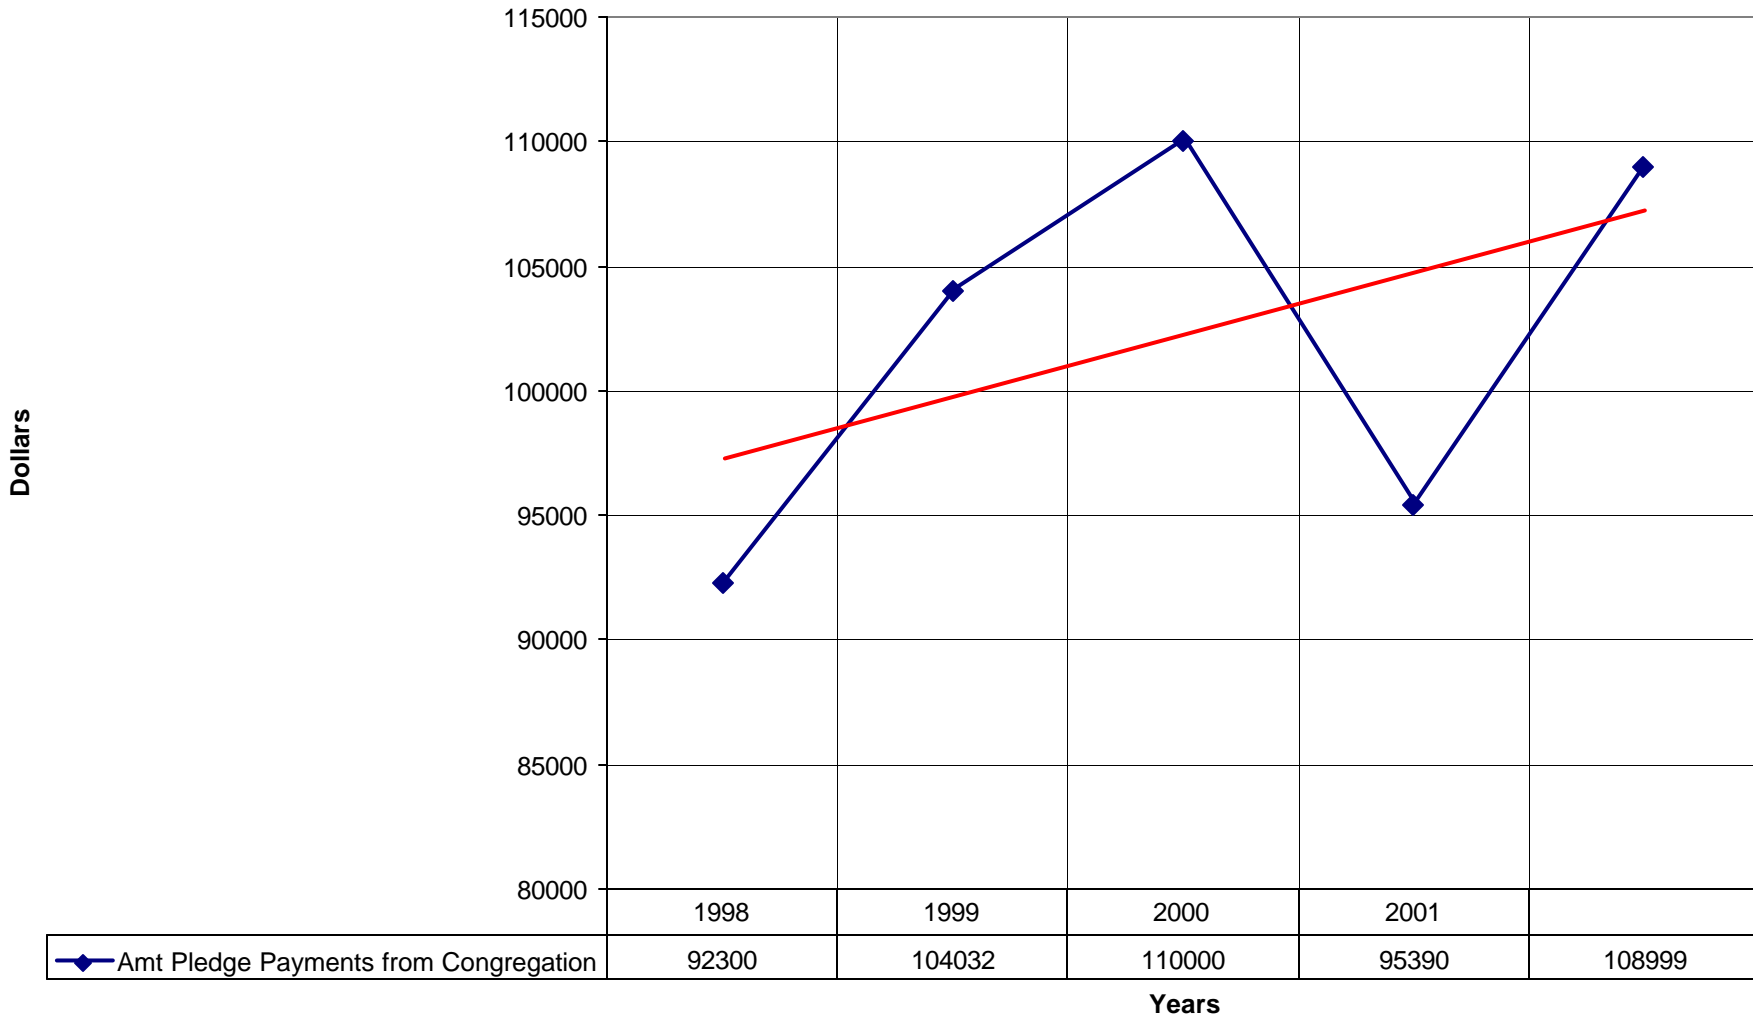

◆ Average Sunday Attendance — Linear (Average Sunday Attendance)

1027 St. Christopher's Episcopal Church NPB

◆ Average Sunday Attendance
 ■ EasterAttendance
 — Linear (Average Sunday Attendance)
 — Linear (EasterAttendance)

1027 St. Christopher's Episcopal Church NPB

◆ EasterAttendance — Linear (EasterAttendance)

1027 St. Christopher's Episcopal Church NPB

◆ Number of Baptism

◆ Number of Baptism — Linear (Number of Baptism)

1027 St. Christopher's Episcopal Church NPB