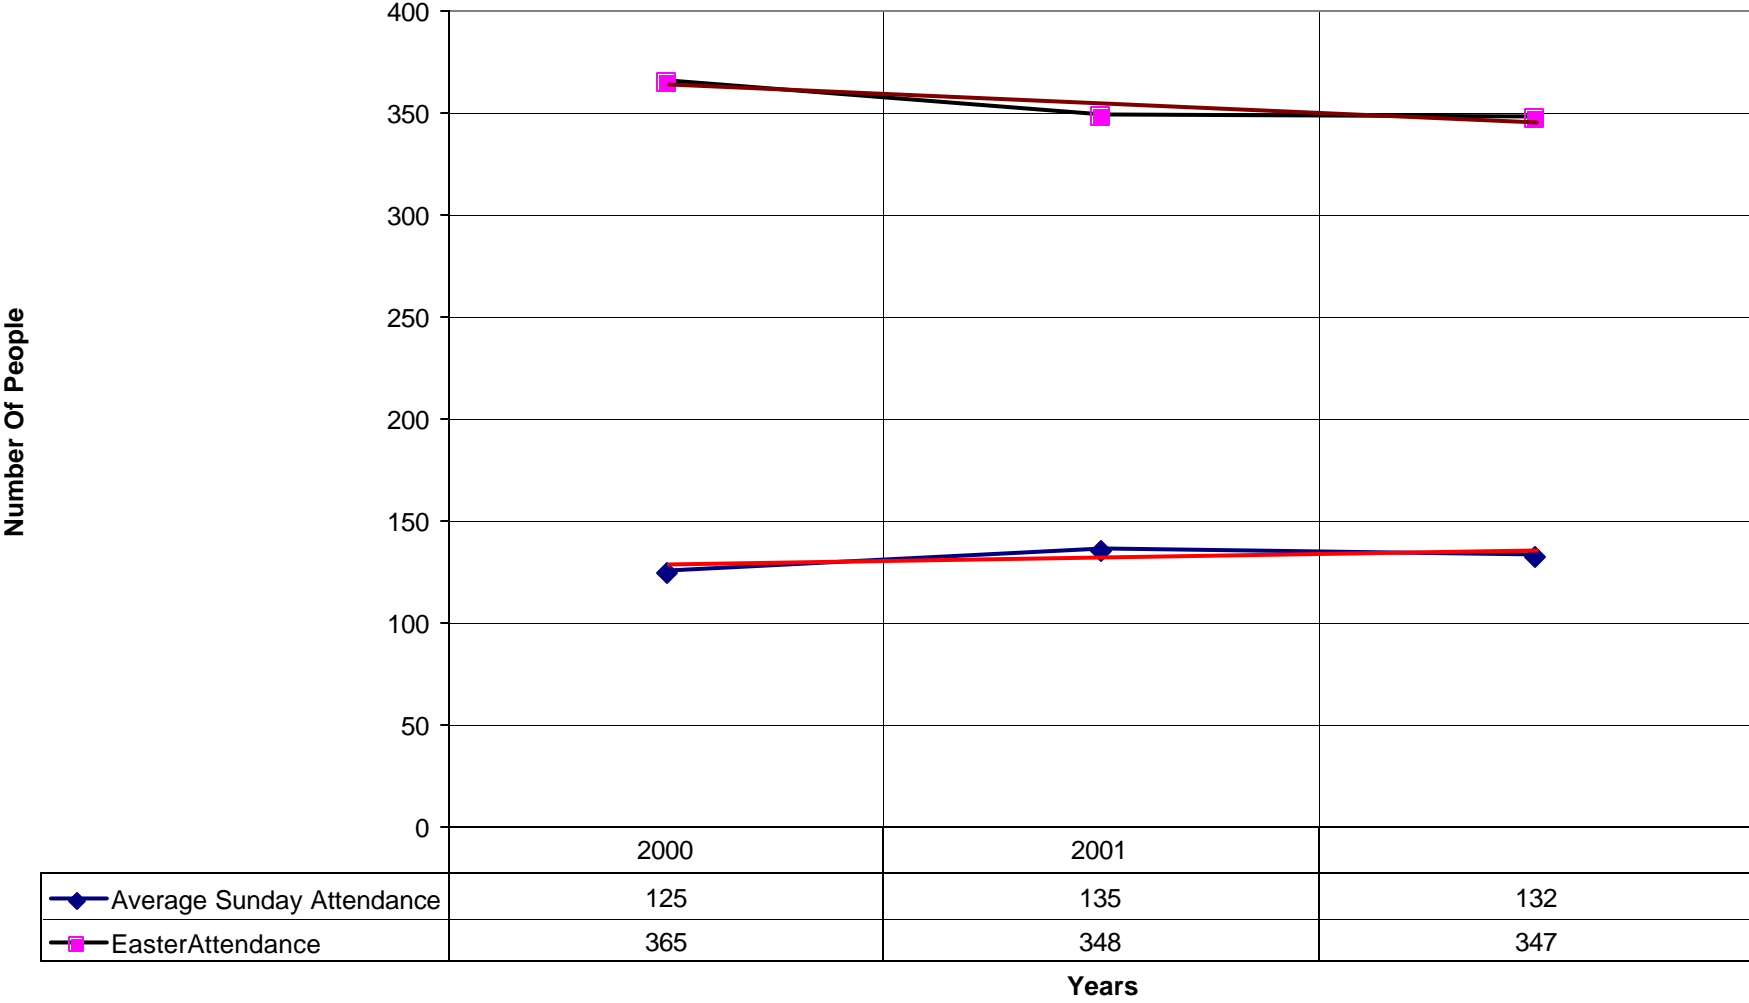

◆ Average Sunday Attendance — Linear (Average Sunday Attendance)

1027 St. Christopher's Episcopal Church NPB

◆ Average Sunday Attendance
 ■ EasterAttendance
 — Linear (Average Sunday Attendance)
 — Linear (EasterAttendance)

1027 St. Christopher's Episcopal Church NPB

◆ EasterAttendance — Linear (EasterAttendance)

1027 St. Christopher's Episcopal Church NPB

◆ Number of Baptism

◆ Number of Baptism — Linear (Number of Baptism)

1027 St. Christopher's Episcopal Church NPB