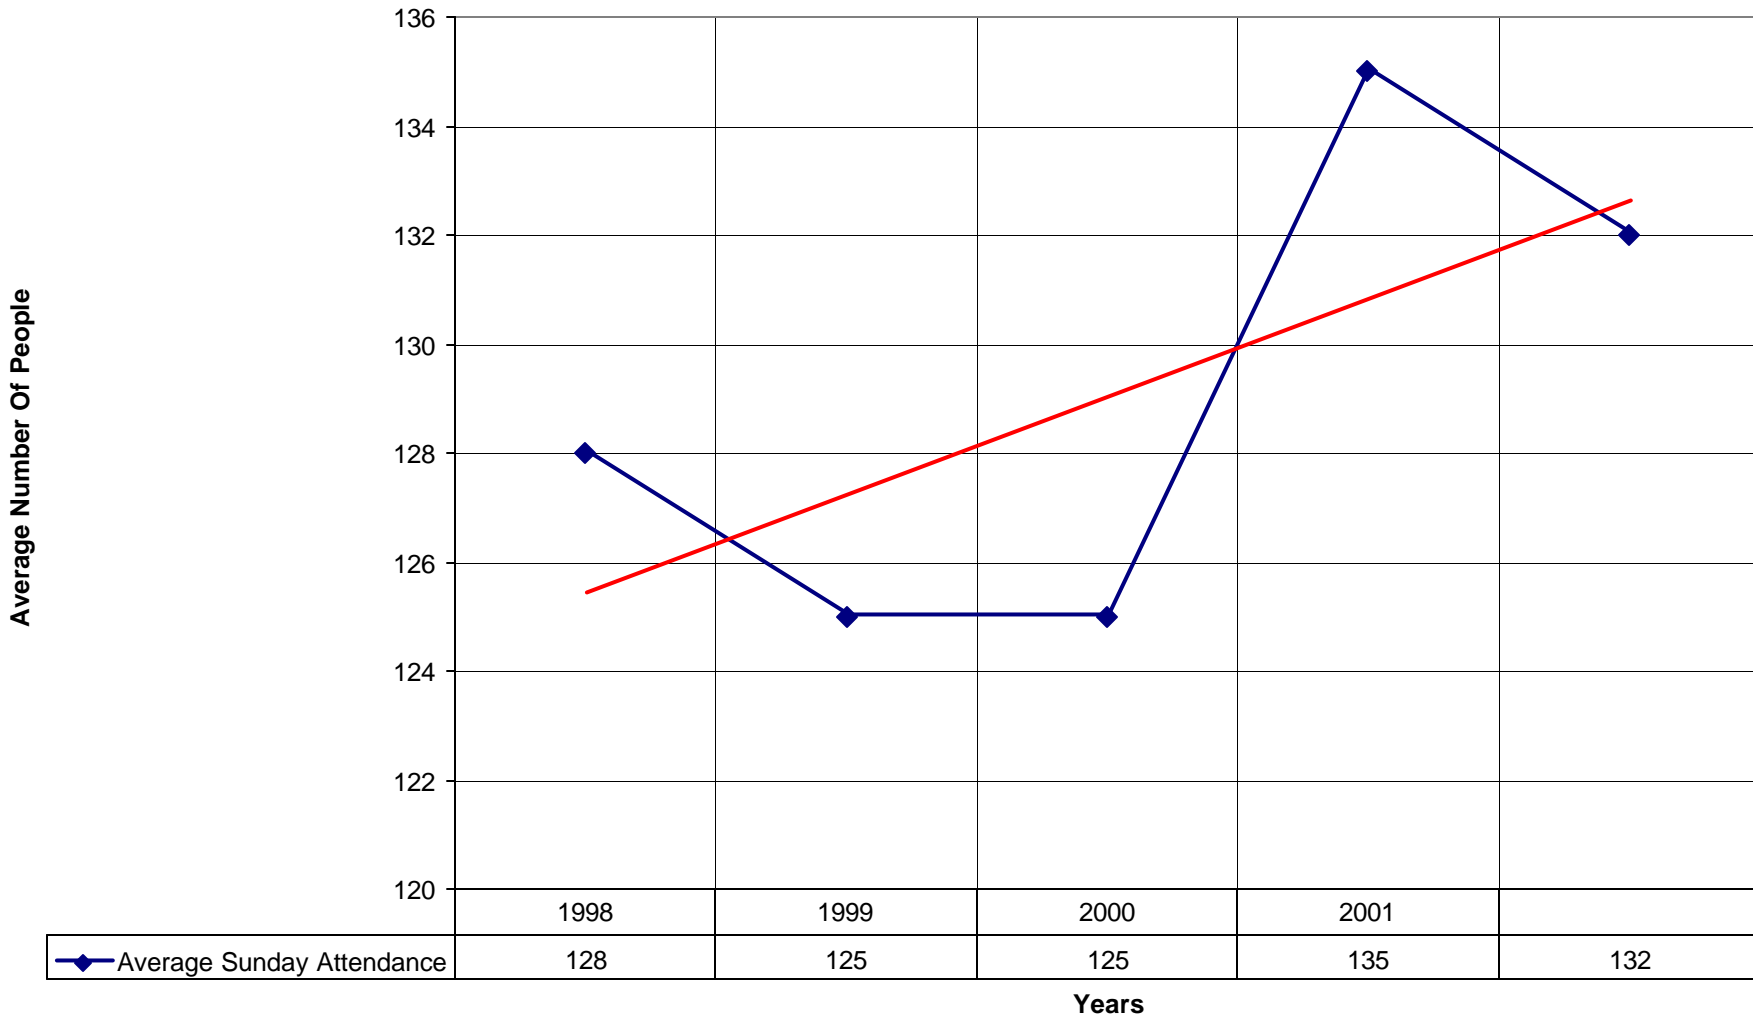

1027 St. Christopher's Episcopal Church NPB

◆ Average Sunday Attendance
 ■ EasterAttendance
 — Linear (Average Sunday Attendance)
 — Linear (EasterAttendance)

1027 St. Christopher's Episcopal Church NPB

◆ Average Sunday Attendance — Linear (Average Sunday Attendance)

1027 St. Christopher's Episcopal Church NPB

◆ Average Sunday Attendance
 ■ EasterAttendance
 — Linear (Average Sunday Attendance)
 — Linear (EasterAttendance)