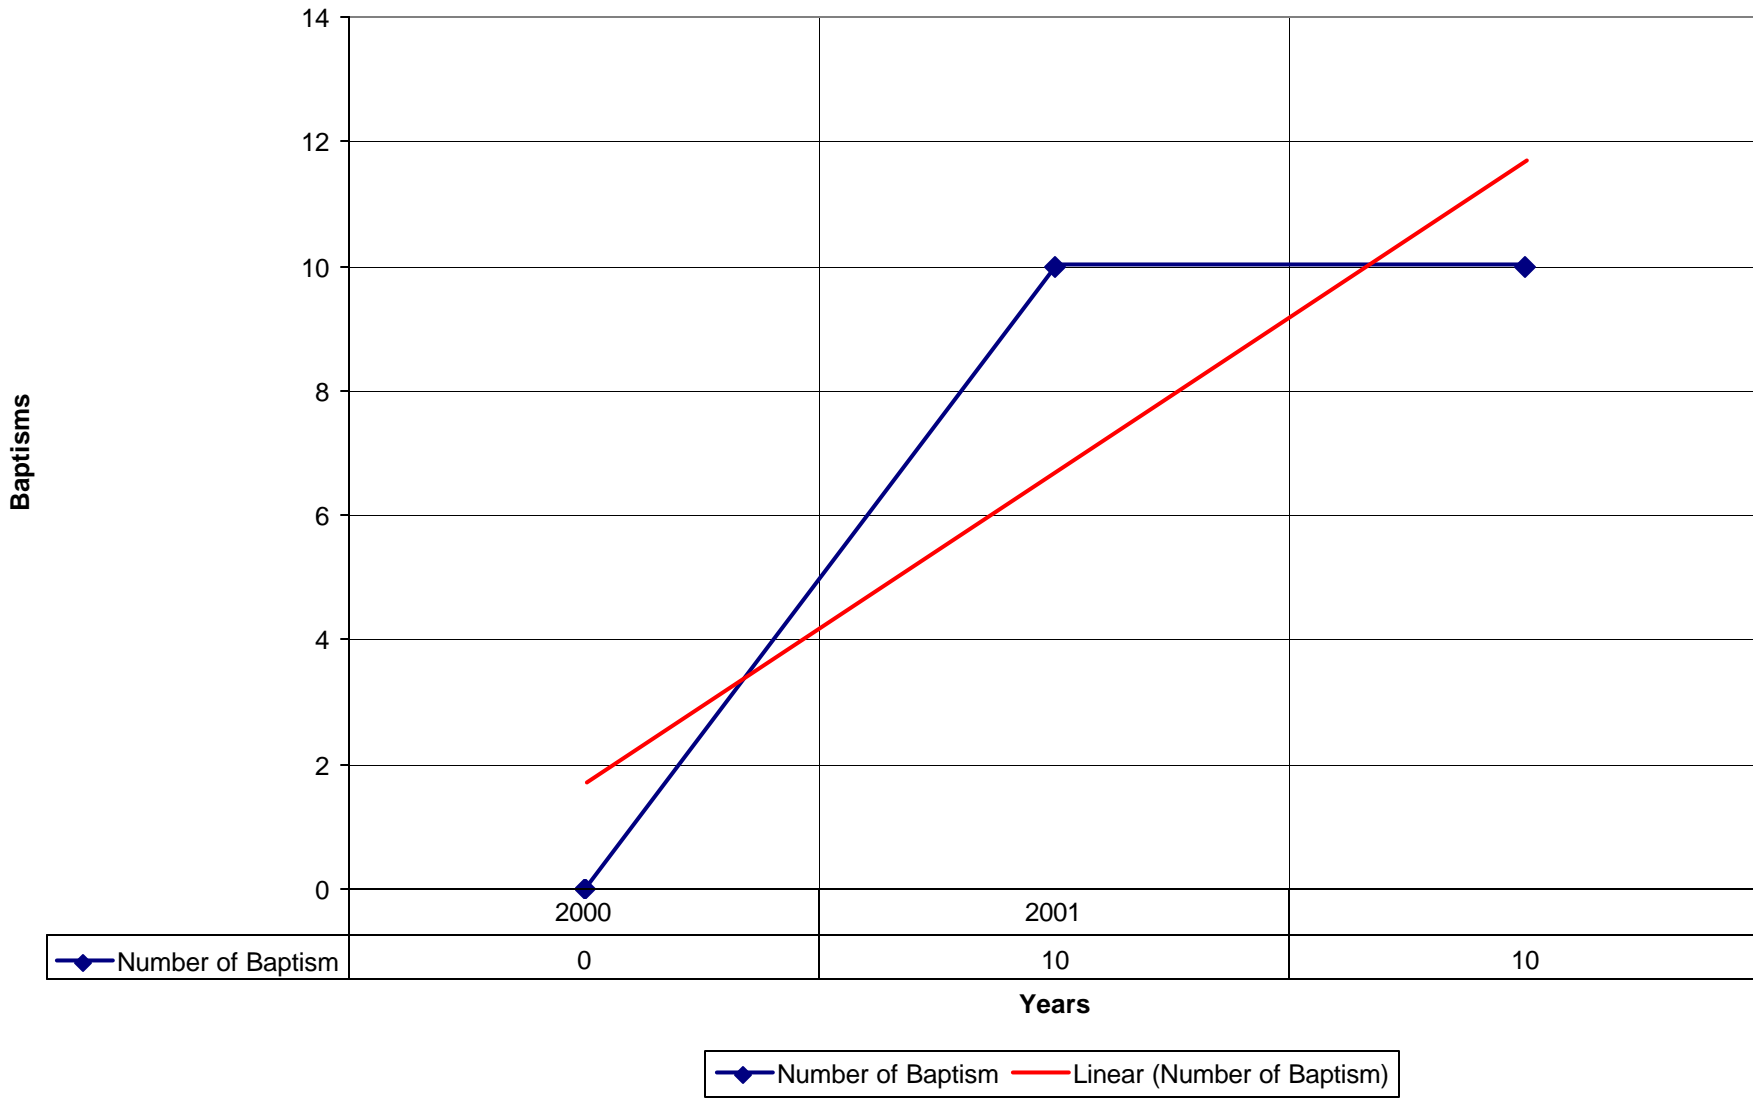

1027 St. Christopher's Episcopal Church NPB