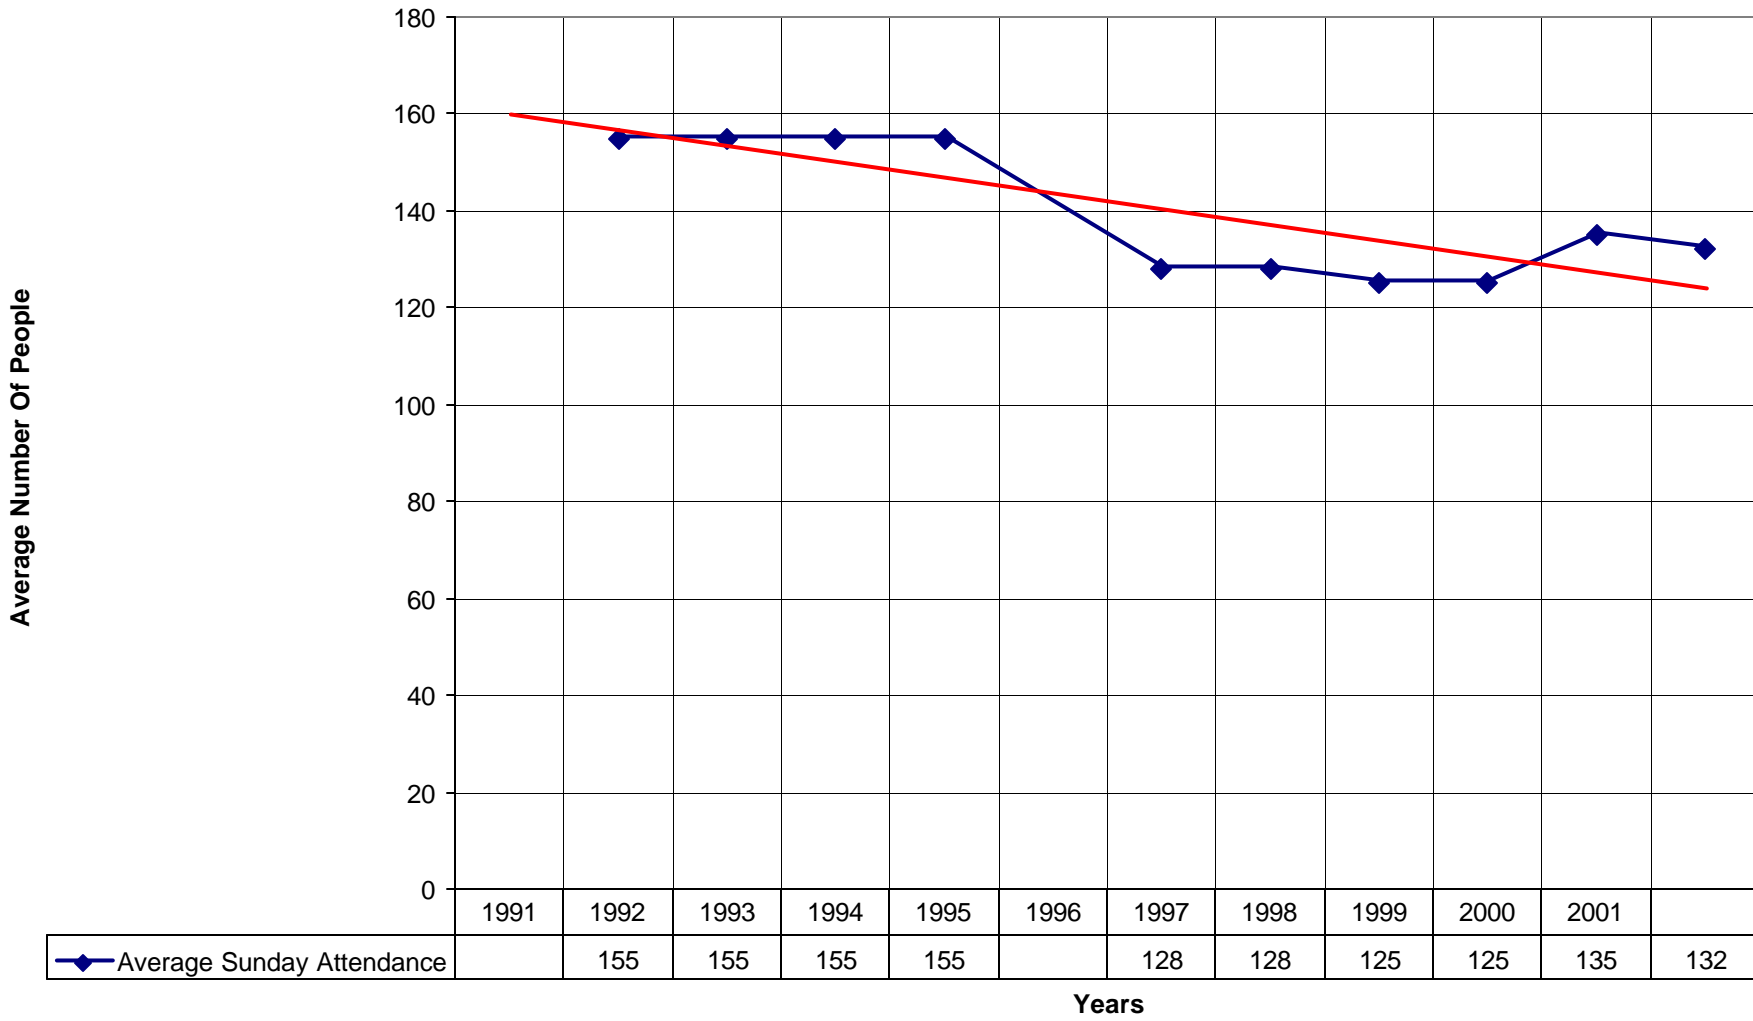

1027 St. Christopher's Episcopal Church NPB

◆ Average Sunday Attendance	1991	1992	1993	1994	1995	1996	1997	1998	1999	2000	2001
		155	155	155	155		128	128	125	125	135

◆ Average Sunday Attendance   — Linear (Average Sunday Attendance)