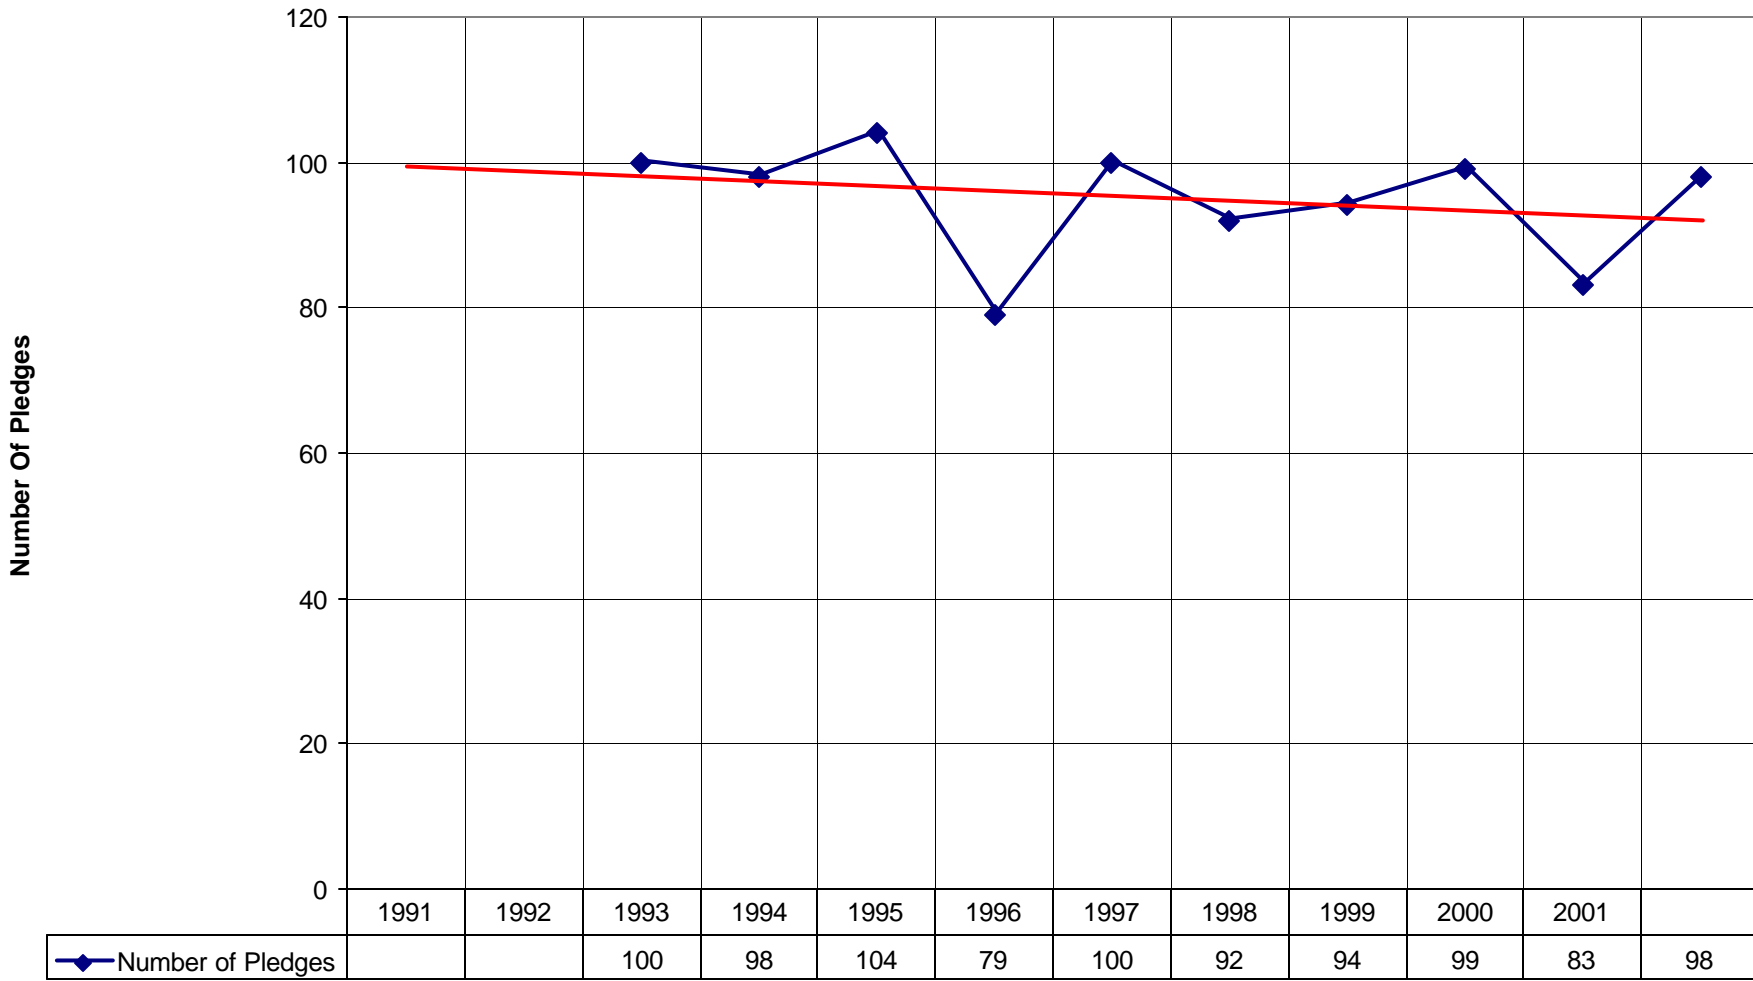

1027 St. Christopher's Episcopal Church NPB

◆ Average Sunday Attendance
 ■ EasterAttendance
 — Linear (Average Sunday Attendance)
 — Linear (EasterAttendance)

1027 St. Christopher's Episcopal Church NPB

◆ EasterAttendance

Years

◆ EasterAttendance — Linear (EasterAttendance)

1027 St. Christopher's Episcopal Church NPB

1027 St. Christopher's Episcopal Church NPB

◆ Amt Pledge Payments from Congregation — Linear (Amt Pledge Payments from Congregation)

1027 St. Christopher's Episcopal Church NPB

◆ Number of Pledges — Linear (Number of Pledges)

1027 St. Christopher's Episcopal Church NPB

◆ Average Sunday Attendance	1991	1992	1993	1994	1995	1996	1997	1998	1999	2000	2001
		155	155	155	155		128	128	125	125	135

◆ Average Sunday Attendance — Linear (Average Sunday Attendance)

1027 St. Christopher's Episcopal Church NPB

◆ Average Sunday Attendance
 ■ EasterAttendance
 — Linear (Average Sunday Attendance)
 — Linear (EasterAttendance)