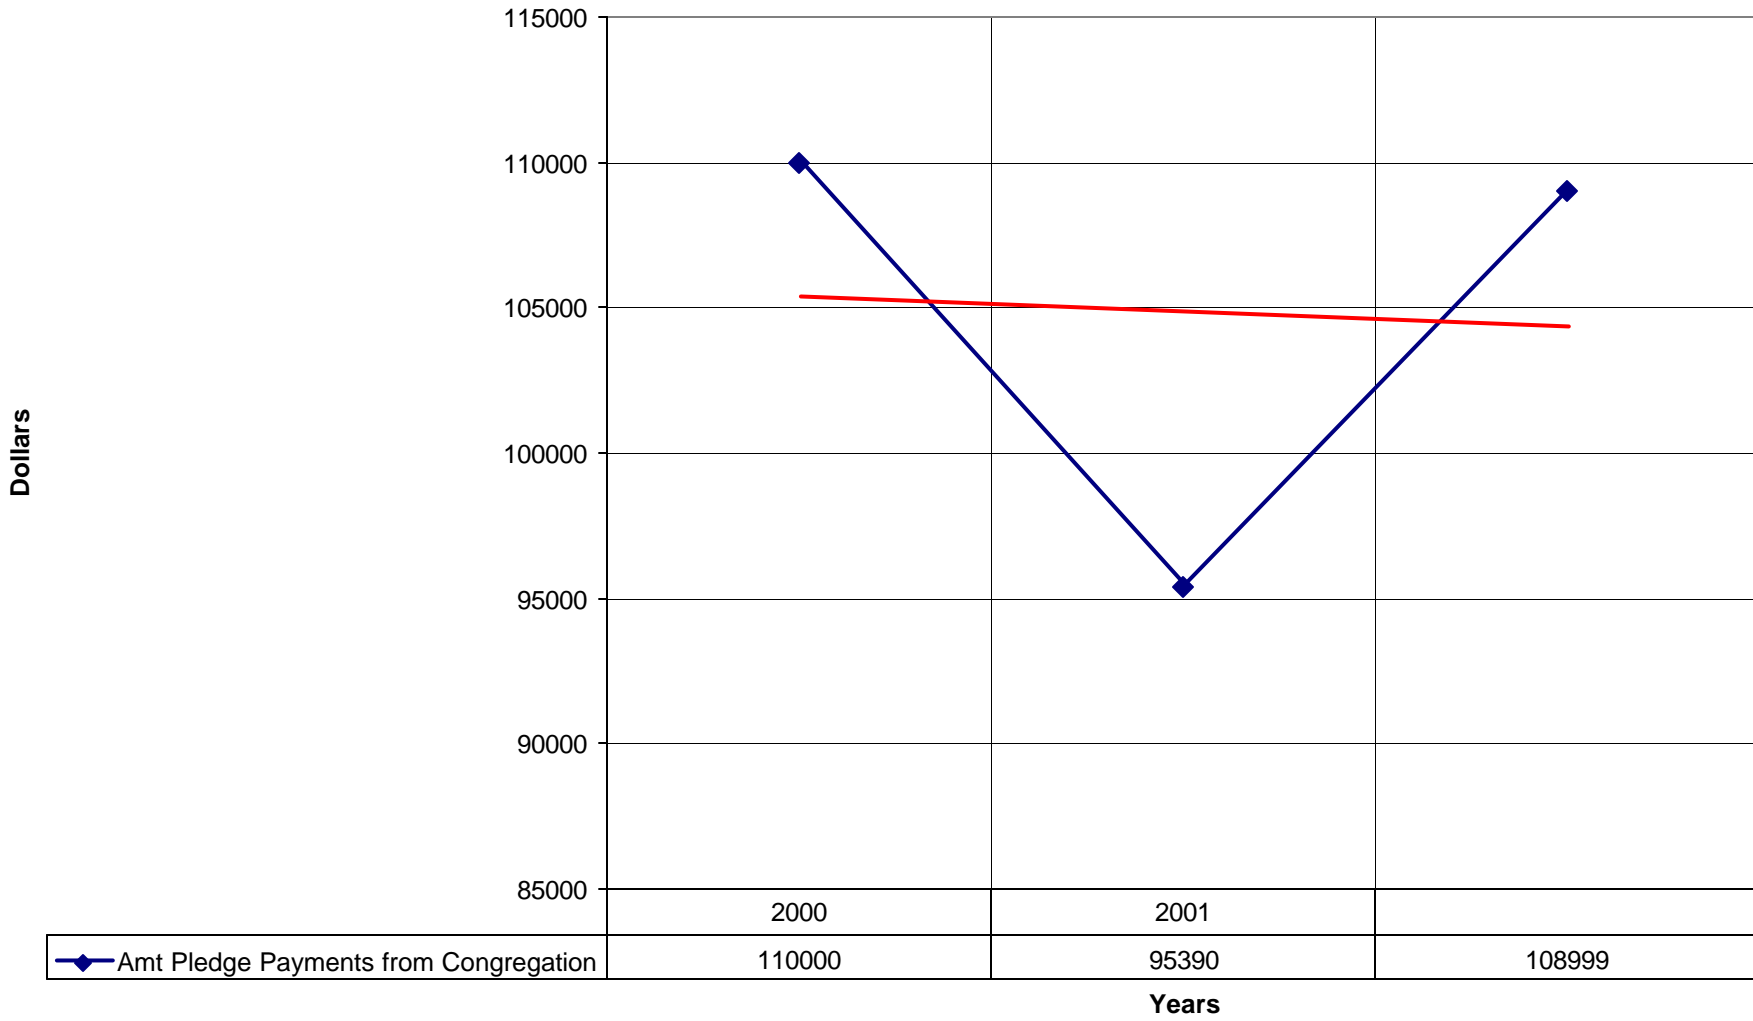

◆ Average Sunday Attendance — Linear (Average Sunday Attendance)

1027 St. Christopher's Episcopal Church NPB

◆ Average Sunday Attendance
 ■ EasterAttendance
 — Linear (Average Sunday Attendance)
 — Linear (EasterAttendance)

1027 St. Christopher's Episcopal Church NPB

◆ EasterAttendance — Linear (EasterAttendance)

1027 St. Christopher's Episcopal Church NPB

1027 St. Christopher's Episcopal Church NPB

—◆— Amt Pledge Payments from Congregation — Linear (Amt Pledge Payments from Congregation)

1027 St. Christopher's Episcopal Church NPB

◆ Number of Pledges

◆ Number of Pledges — Linear (Number of Pledges)

1027 St. Christopher's Episcopal Church NPB

◆ Average Sunday Attendance — Linear (Average Sunday Attendance)