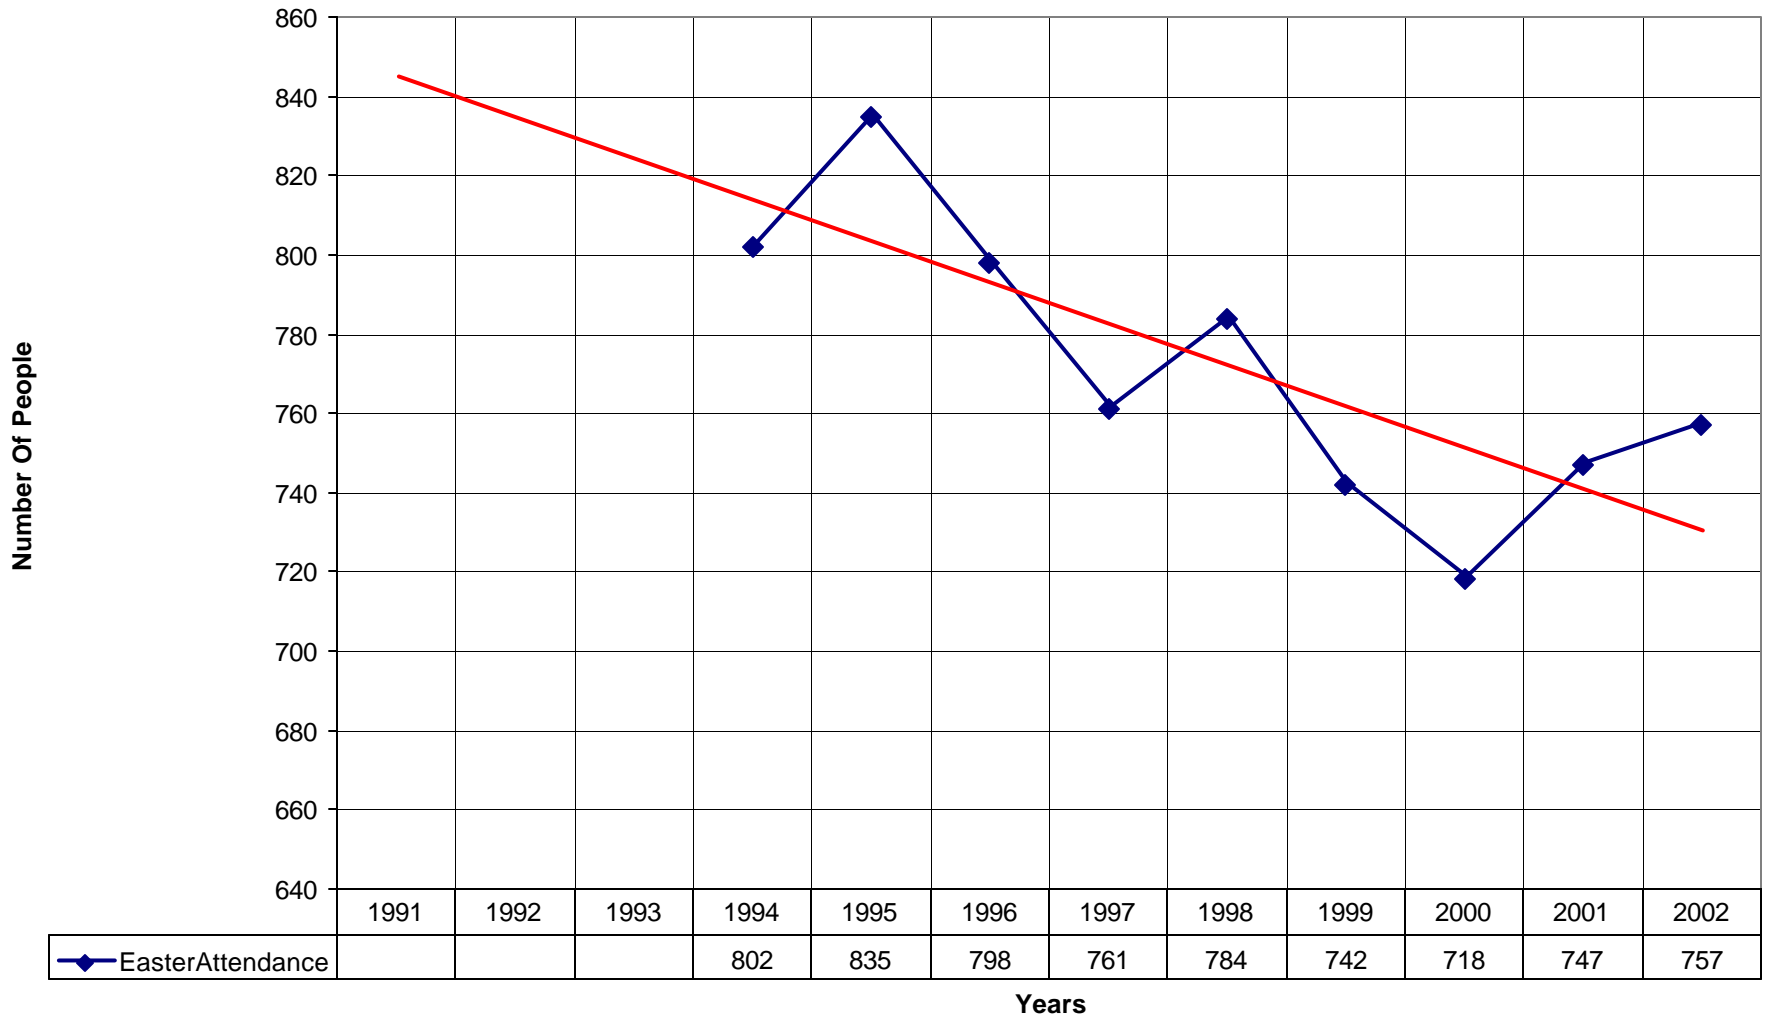

1024 Holy Trinity Episcopal Church NPB

◆ Average Sunday Attendance
 ■ EasterAttendance
 — Linear (Average Sunday Attendance)
 — Linear (EasterAttendance)

1024 Holy Trinity Episcopal Church NPB

◆ EasterAttendance — Linear (EasterAttendance)

1024 Holy Trinity Episcopal Church NPB

Number of Baptism Linear (Number of Baptism)

1024 Holy Trinity Episcopal Church NPB

◆ Amt Pledge Payments from Congregation — Linear (Amt Pledge Payments from Congregation)

1024 Holy Trinity Episcopal Church NPB

◆ Number of Pledges — Linear (Number of Pledges)

1024 Holy Trinity Episcopal Church NPB

◆ Average Sunday Attendance — Linear (Average Sunday Attendance)

1024 Holy Trinity Episcopal Church NPB

◆ Average Sunday Attendance
 ■ EasterAttendance
 — Linear (Average Sunday Attendance)
 — Linear (EasterAttendance)

1024 Holy Trinity Episcopal Church NPB

◆ EasterAttendance — Linear (EasterAttendance)

1024 Holy Trinity Episcopal Church NPB