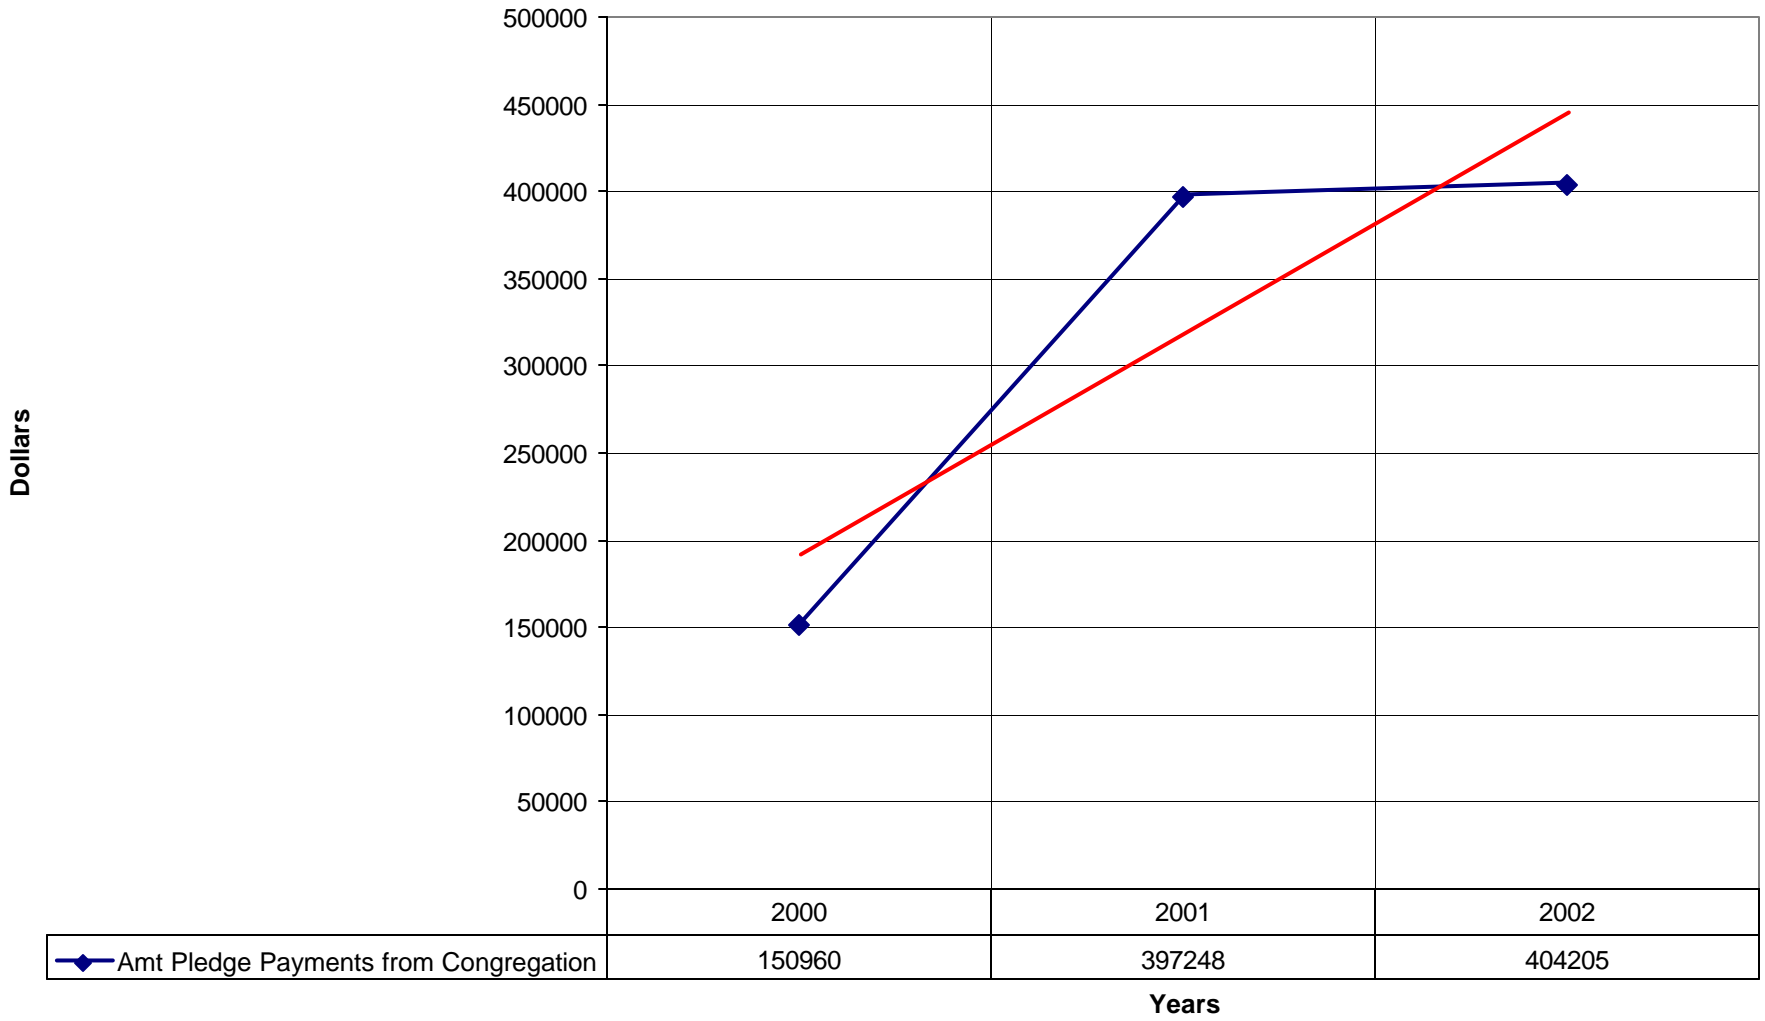

1024 Holy Trinity Episcopal Church NPB

◆ Average Sunday Attendance
 ■ EasterAttendance
 — Linear (Average Sunday Attendance)
 — Linear (EasterAttendance)

1024 Holy Trinity Episcopal Church NPB

◆ EasterAttendance — Linear (EasterAttendance)

◆ Number of Pledges — Linear (Number of Pledges)

1024 Holy Trinity Episcopal Church NPB

◆ Average Sunday Attendance — Linear (Average Sunday Attendance)

1024 Holy Trinity Episcopal Church NPB

◆ Average Sunday Attendance
 ■ EasterAttendance
 — Linear (Average Sunday Attendance)
 — Linear (EasterAttendance)

1024 Holy Trinity Episcopal Church NPB

◆ EasterAttendance — Linear (EasterAttendance)

1024 Holy Trinity Episcopal Church NPB

Number of Baptism Linear (Number of Baptism)

1024 Holy Trinity Episcopal Church NPB