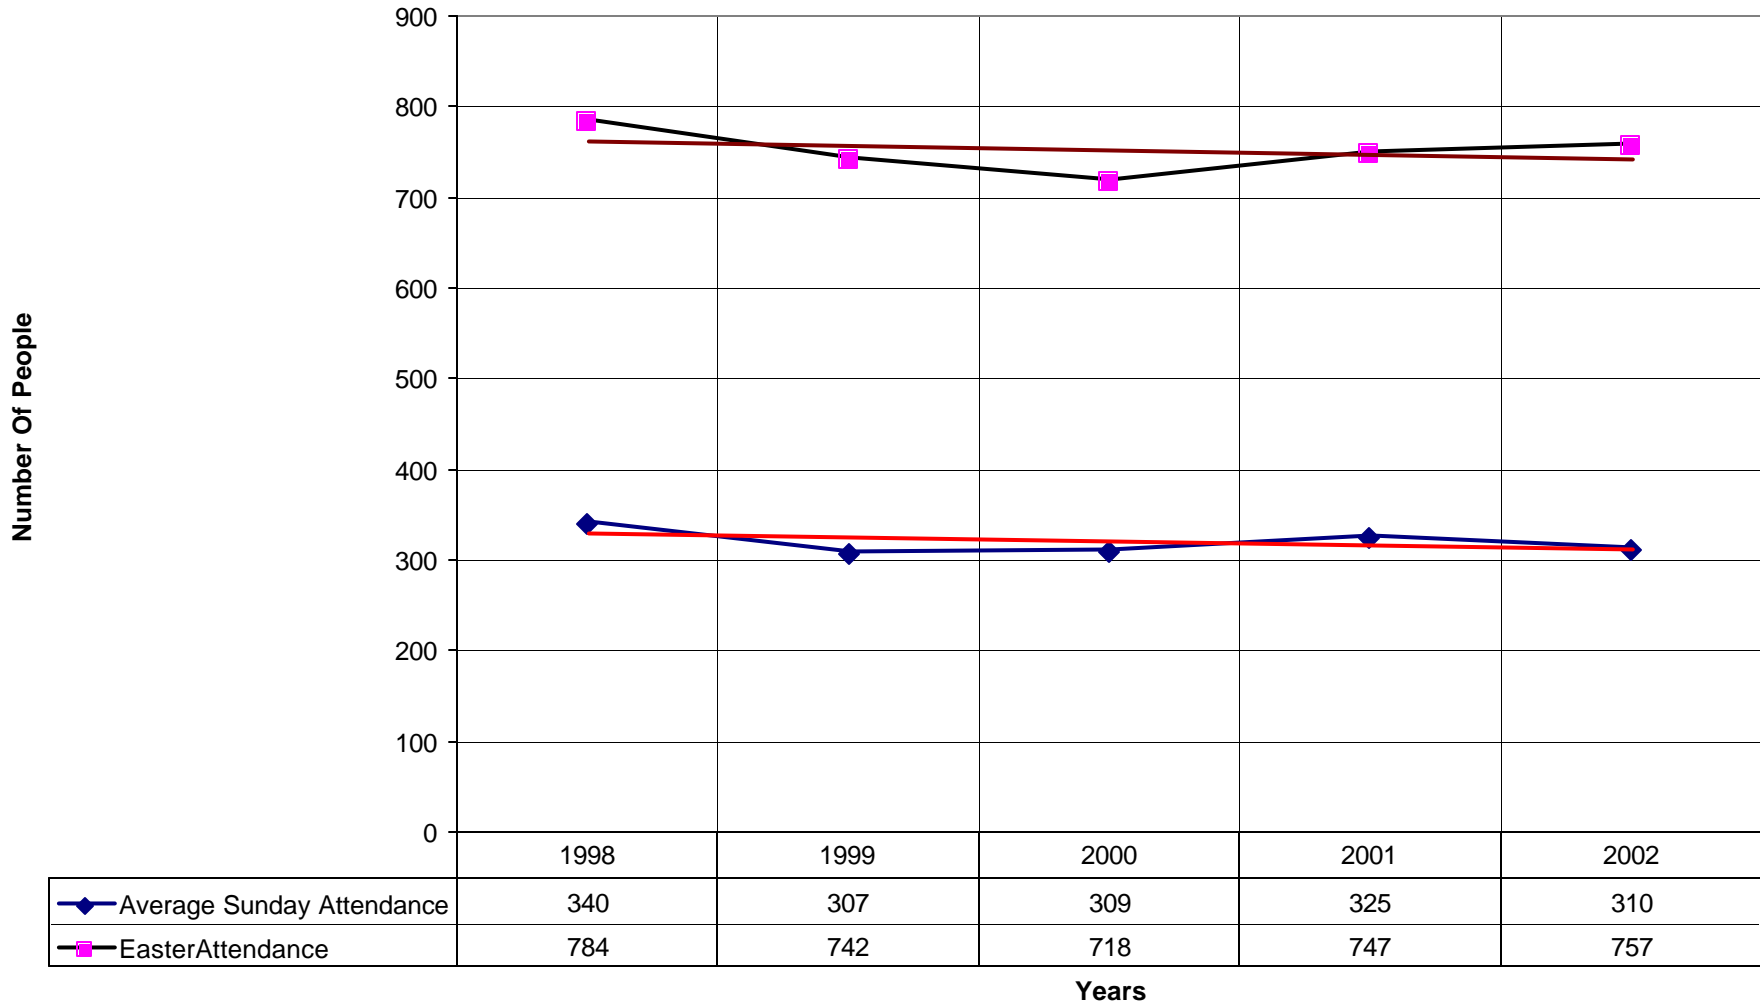

1024 Holy Trinity Episcopal Church NPB

◆ Average Sunday Attendance
 ■ EasterAttendance
 — Linear (Average Sunday Attendance)
 — Linear (EasterAttendance)

1024 Holy Trinity Episcopal Church NPB

◆ EasterAttendance — Linear (EasterAttendance)

1024 Holy Trinity Episcopal Church NPB

Number of Baptism Linear (Number of Baptism)

1024 Holy Trinity Episcopal Church NPB

◆ Amt Pledge Payments from Congregation — Linear (Amt Pledge Payments from Congregation)

1024 Holy Trinity Episcopal Church NPB

◆ Number of Pledges — Linear (Number of Pledges)

1024 Holy Trinity Episcopal Church NPB

◆ Average Sunday Attendance — Linear (Average Sunday Attendance)

1024 Holy Trinity Episcopal Church NPB

◆ Average Sunday Attendance
 ■ EasterAttendance
 — Linear (Average Sunday Attendance)
 — Linear (EasterAttendance)

1024 Holy Trinity Episcopal Church NPB

◆ EasterAttendance — Linear (EasterAttendance)

1024 Holy Trinity Episcopal Church NPB