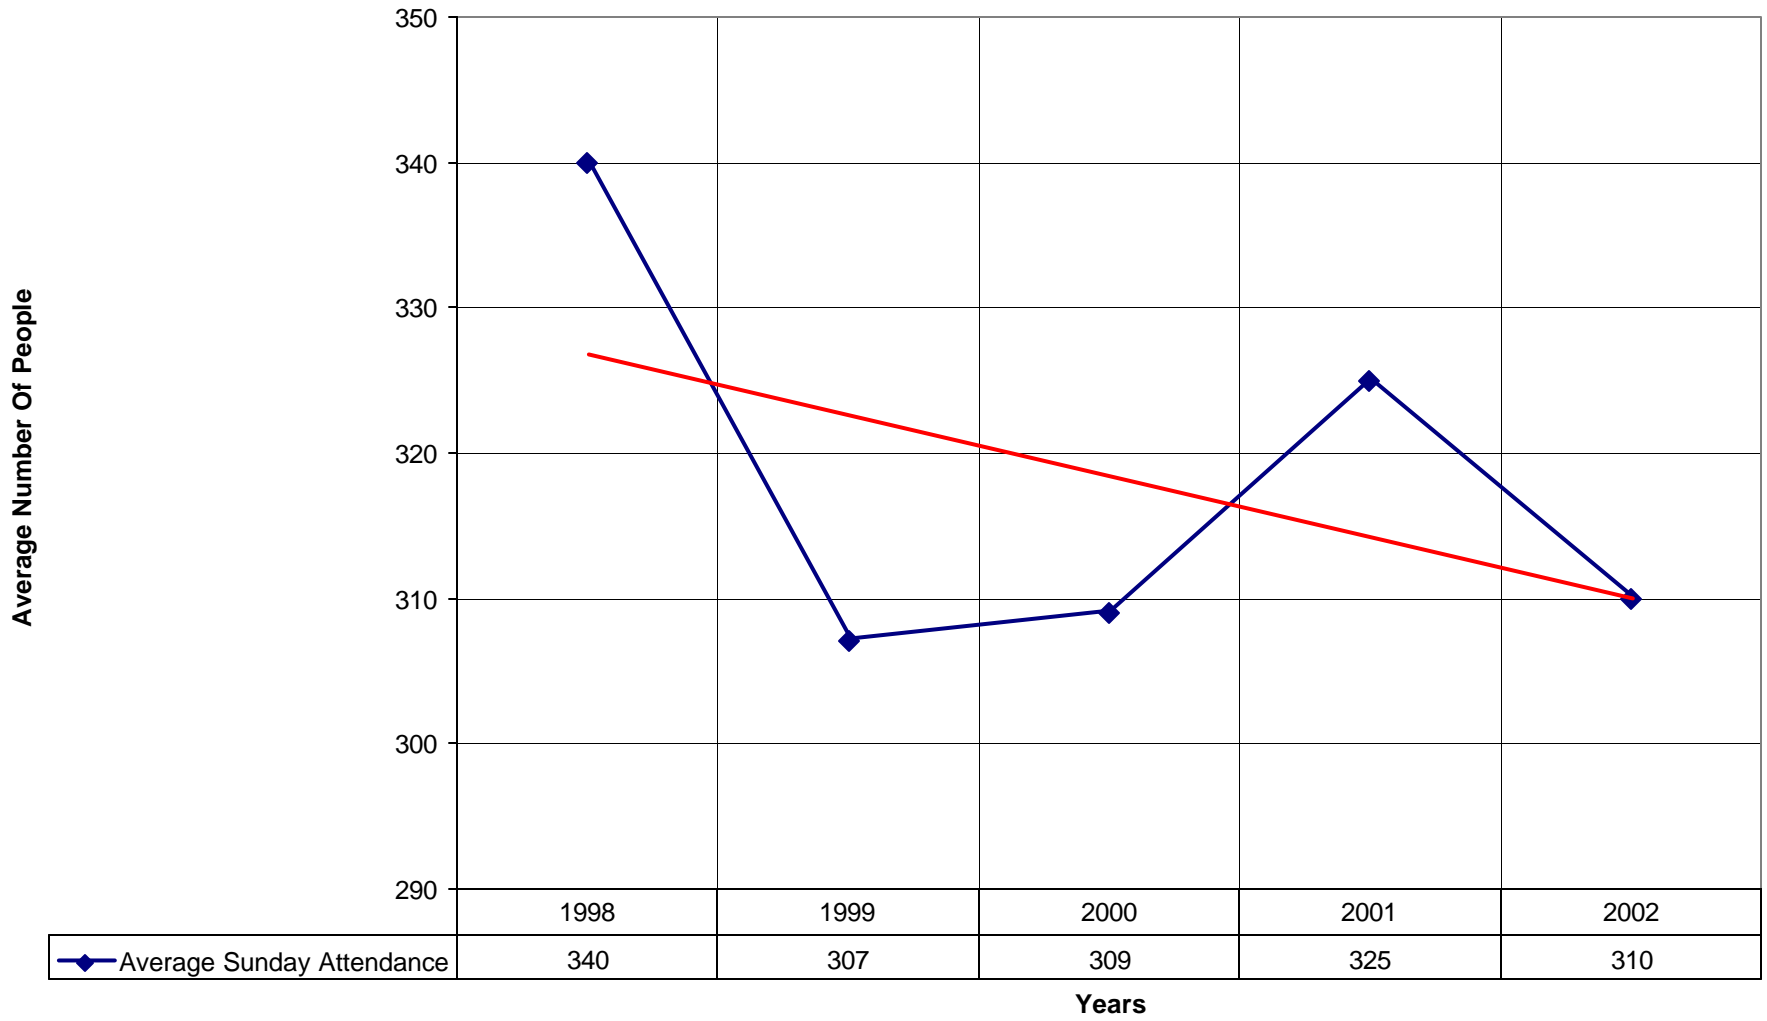

1024 Holy Trinity Episcopal Church NPB

◆ Average Sunday Attendance
 ■ EasterAttendance
 — Linear (Average Sunday Attendance)
 — Linear (EasterAttendance)

1024 Holy Trinity Episcopal Church NPB

◆ EasterAttendance — Linear (EasterAttendance)

◆ Average Sunday Attendance
 ■ EasterAttendance
 — Linear (Average Sunday Attendance)
 — Linear (EasterAttendance)

1024 Holy Trinity Episcopal Church NPB

◆ EasterAttendance — Linear (EasterAttendance)

1024 Holy Trinity Episcopal Church NPB

◆ Number of Pledges — Linear (Number of Pledges)

1024 Holy Trinity Episcopal Church NPB

◆ Average Sunday Attendance — Linear (Average Sunday Attendance)

1024 Holy Trinity Episcopal Church NPB

◆ Average Sunday Attendance
 ■ EasterAttendance
 — Linear (Average Sunday Attendance)
 — Linear (EasterAttendance)