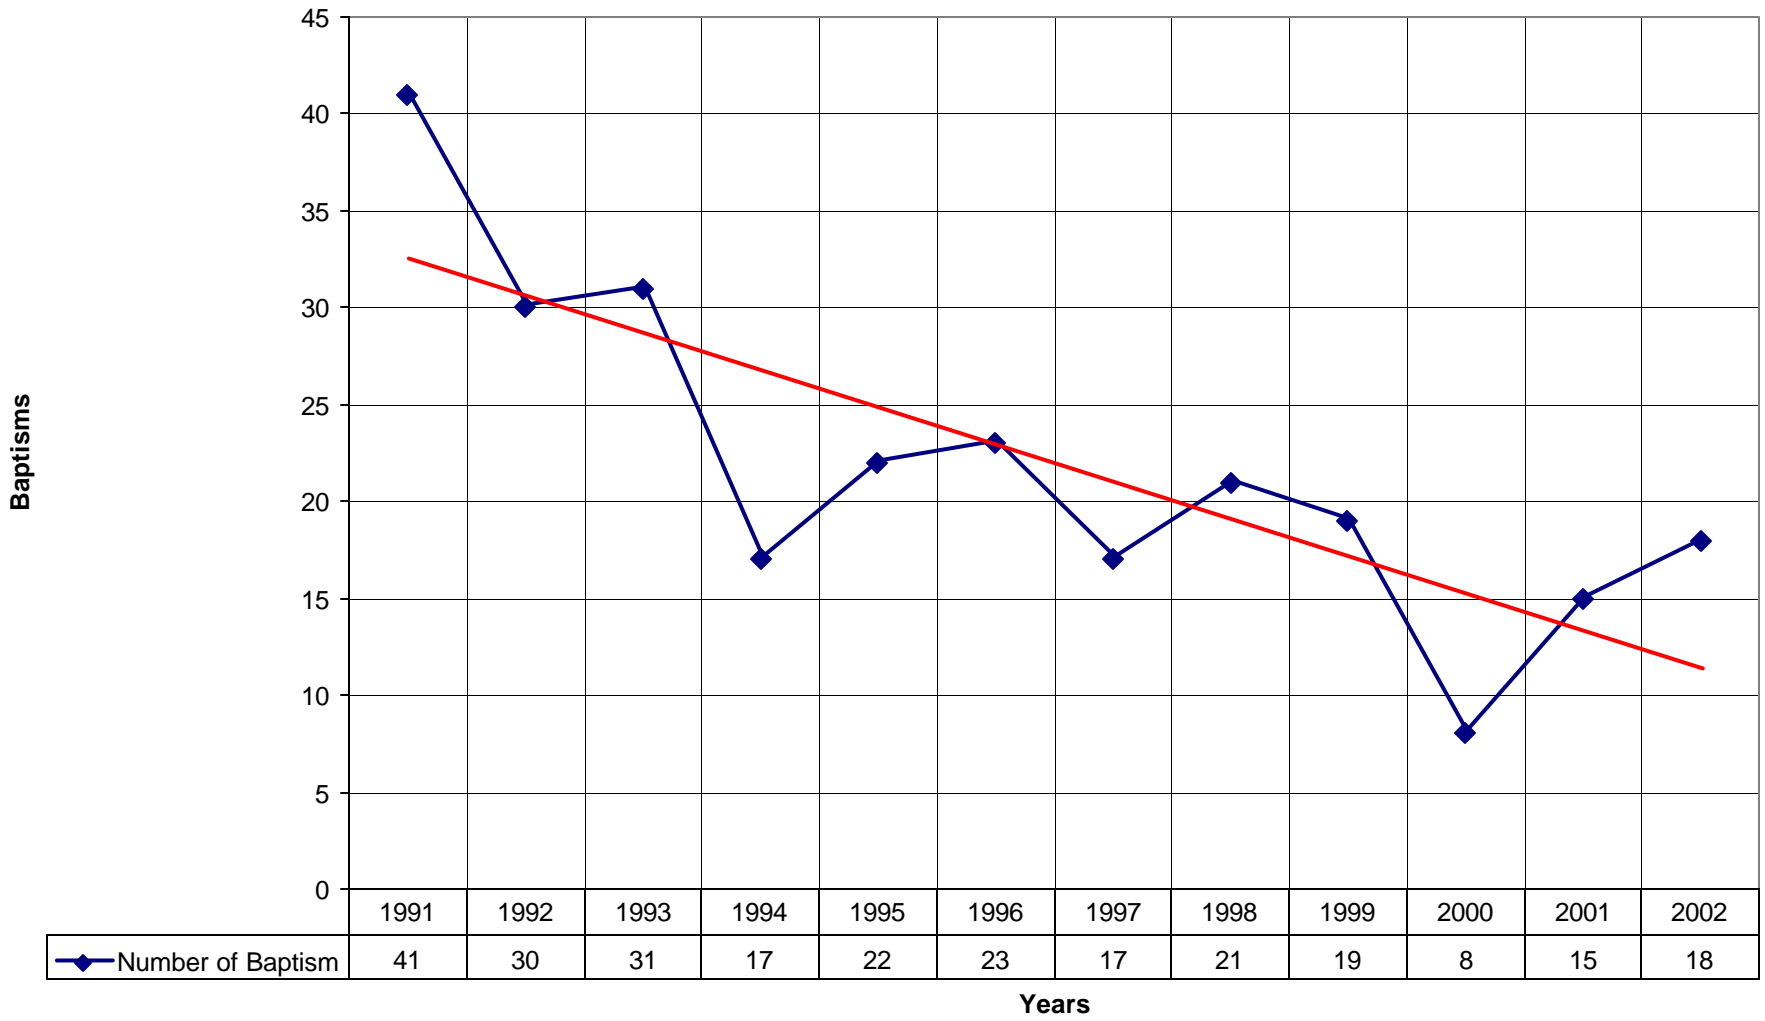

1024 Holy Trinity Episcopal Church NPB

◆ Average Sunday Attendance
 ■ EasterAttendance
 — Linear (Average Sunday Attendance)
 — Linear (EasterAttendance)

1024 Holy Trinity Episcopal Church NPB

◆ EasterAttendance — Linear (EasterAttendance)

1024 Holy Trinity Episcopal Church NPB

Number of Baptism Linear (Number of Baptism)

1024 Holy Trinity Episcopal Church NPB

◆ Amt Pledge Payments from Congregation — Linear (Amt Pledge Payments from Congregation)

1024 Holy Trinity Episcopal Church NPB

◆ Number of Pledges — Linear (Number of Pledges)

1024 Holy Trinity Episcopal Church NPB

◆ Average Sunday Attendance — Linear (Average Sunday Attendance)

1024 Holy Trinity Episcopal Church NPB

◆ Average Sunday Attendance
 ■ EasterAttendance
 — Linear (Average Sunday Attendance)
 — Linear (EasterAttendance)

1024 Holy Trinity Episcopal Church NPB

◆ EasterAttendance — Linear (EasterAttendance)

1024 Holy Trinity Episcopal Church NPB