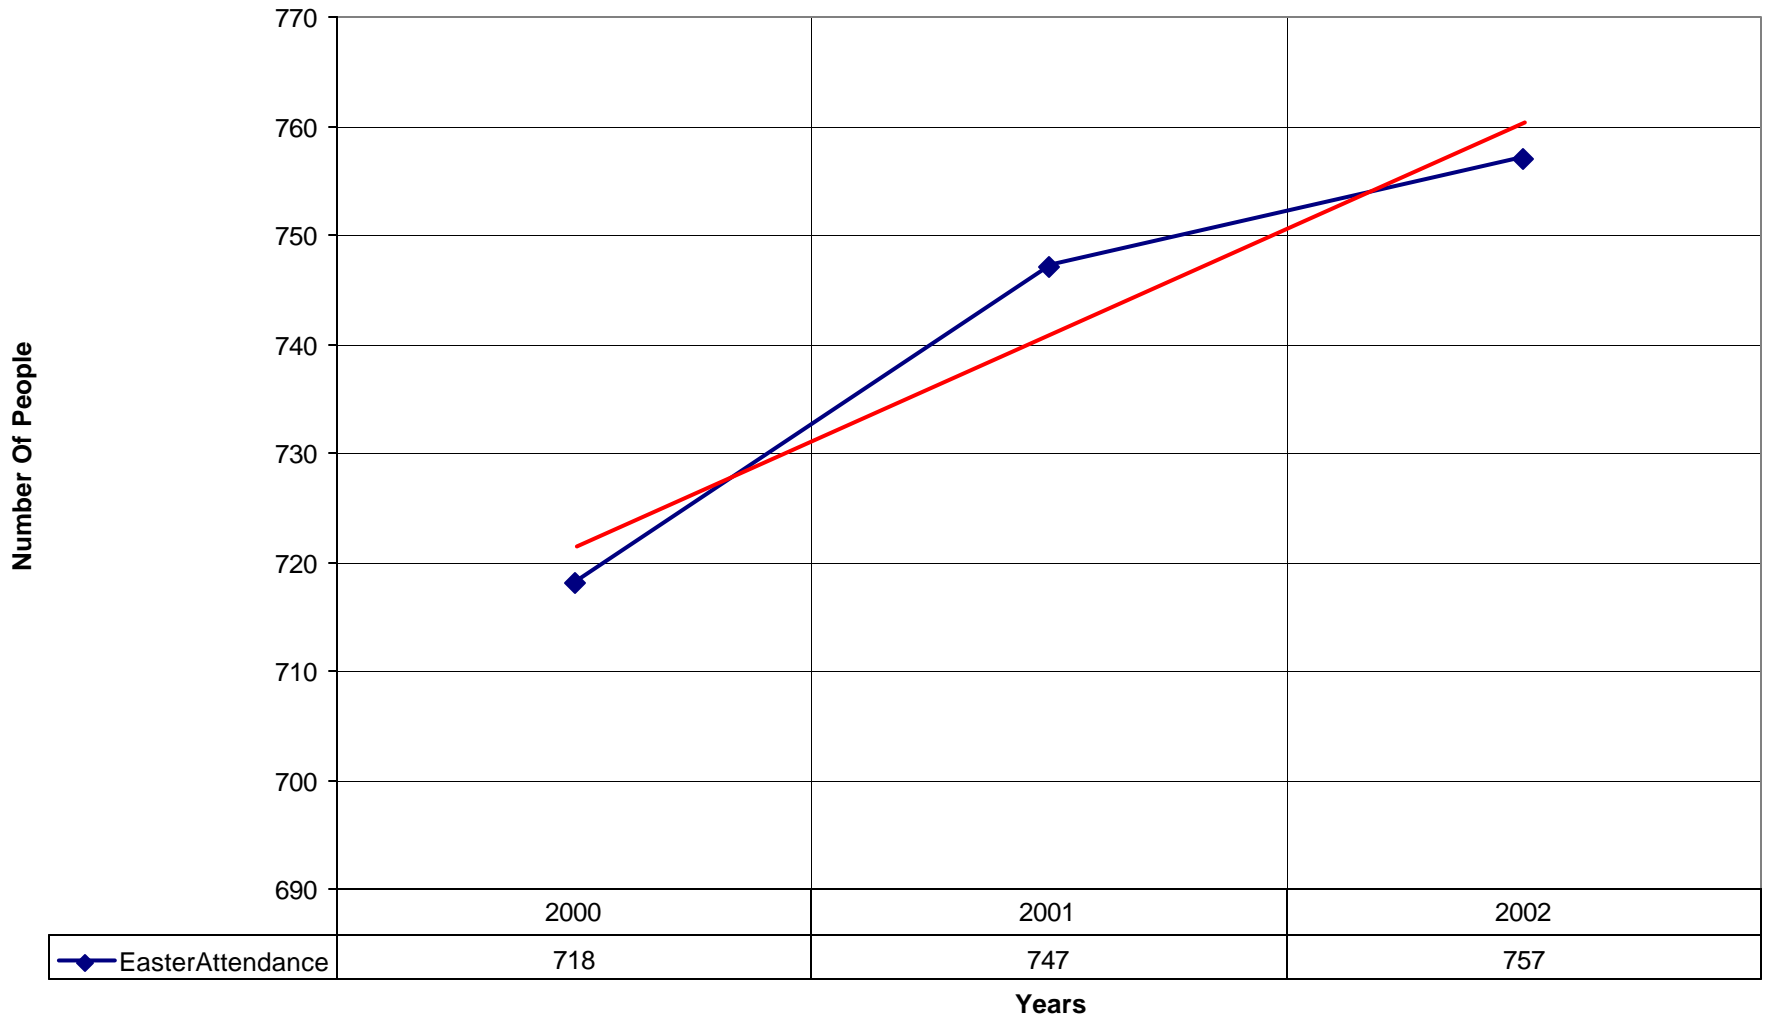

1024 Holy Trinity Episcopal Church NPB

◆ Average Sunday Attendance
 ■ EasterAttendance
 — Linear (Average Sunday Attendance)
 — Linear (EasterAttendance)

1024 Holy Trinity Episcopal Church NPB

◆ EasterAttendance — Linear (EasterAttendance)

◆ Average Sunday Attendance
 ■ EasterAttendance
 — Linear (Average Sunday Attendance)
 — Linear (EasterAttendance)

1024 Holy Trinity Episcopal Church NPB

◆ EasterAttendance — Linear (EasterAttendance)

1024 Holy Trinity Episcopal Church NPB

◆ Number of Pledges — Linear (Number of Pledges)

1024 Holy Trinity Episcopal Church NPB

◆ Average Sunday Attendance — Linear (Average Sunday Attendance)

1024 Holy Trinity Episcopal Church NPB

◆ Average Sunday Attendance
 ■ EasterAttendance
 — Linear (Average Sunday Attendance)
 — Linear (EasterAttendance)

1024 Holy Trinity Episcopal Church NPB

◆ EasterAttendance — Linear (EasterAttendance)

1024 Holy Trinity Episcopal Church NPB

Number of Baptism Linear (Number of Baptism)

1024 Holy Trinity Episcopal Church NPB