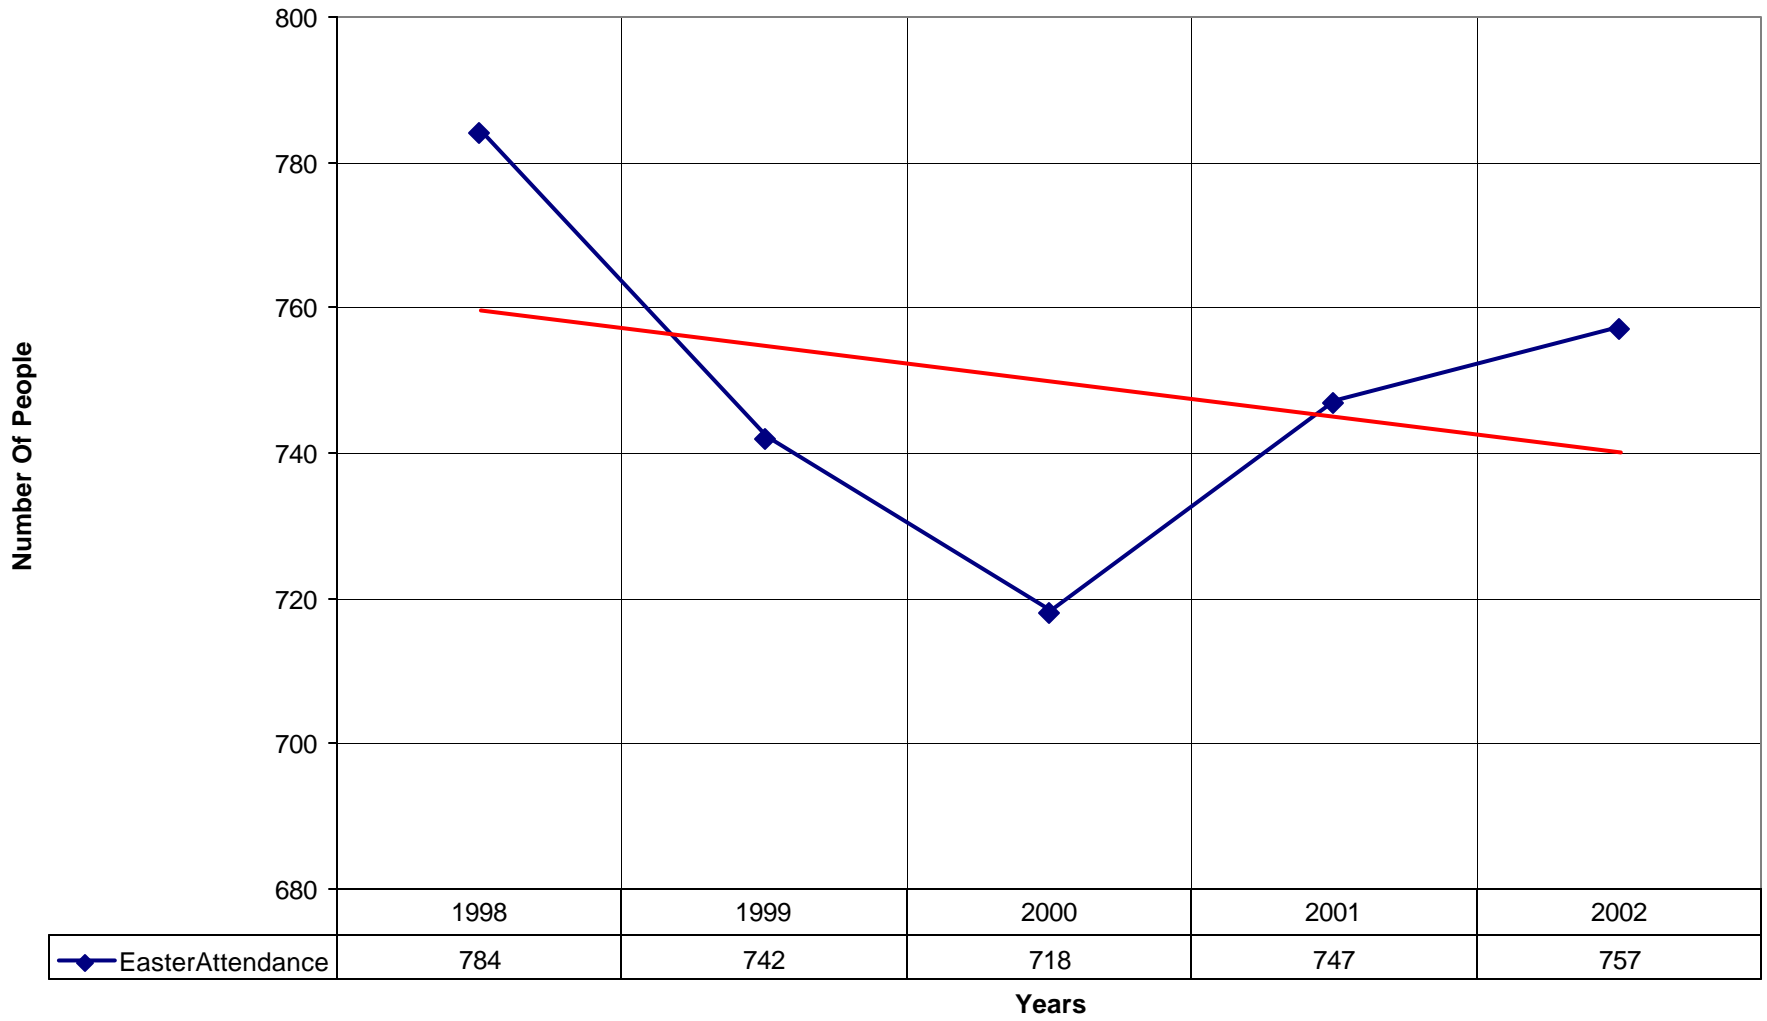

1024 Holy Trinity Episcopal Church NPB

◆ Average Sunday Attendance
 ■ EasterAttendance
 — Linear (Average Sunday Attendance)
 — Linear (EasterAttendance)

1024 Holy Trinity Episcopal Church NPB

◆ EasterAttendance — Linear (EasterAttendance)

1024 Holy Trinity Episcopal Church NPB

Number of Baptism Linear (Number of Baptism)

1024 Holy Trinity Episcopal Church NPB

◆ Amt Pledge Payments from Congregation — Linear (Amt Pledge Payments from Congregation)

1024 Holy Trinity Episcopal Church NPB

◆ Number of Pledges — Linear (Number of Pledges)

1024 Holy Trinity Episcopal Church NPB

◆ Average Sunday Attendance — Linear (Average Sunday Attendance)

1024 Holy Trinity Episcopal Church NPB

◆ Average Sunday Attendance
 ■ EasterAttendance
 — Linear (Average Sunday Attendance)
 — Linear (EasterAttendance)

1024 Holy Trinity Episcopal Church NPB

◆ EasterAttendance — Linear (EasterAttendance)

1024 Holy Trinity Episcopal Church NPB