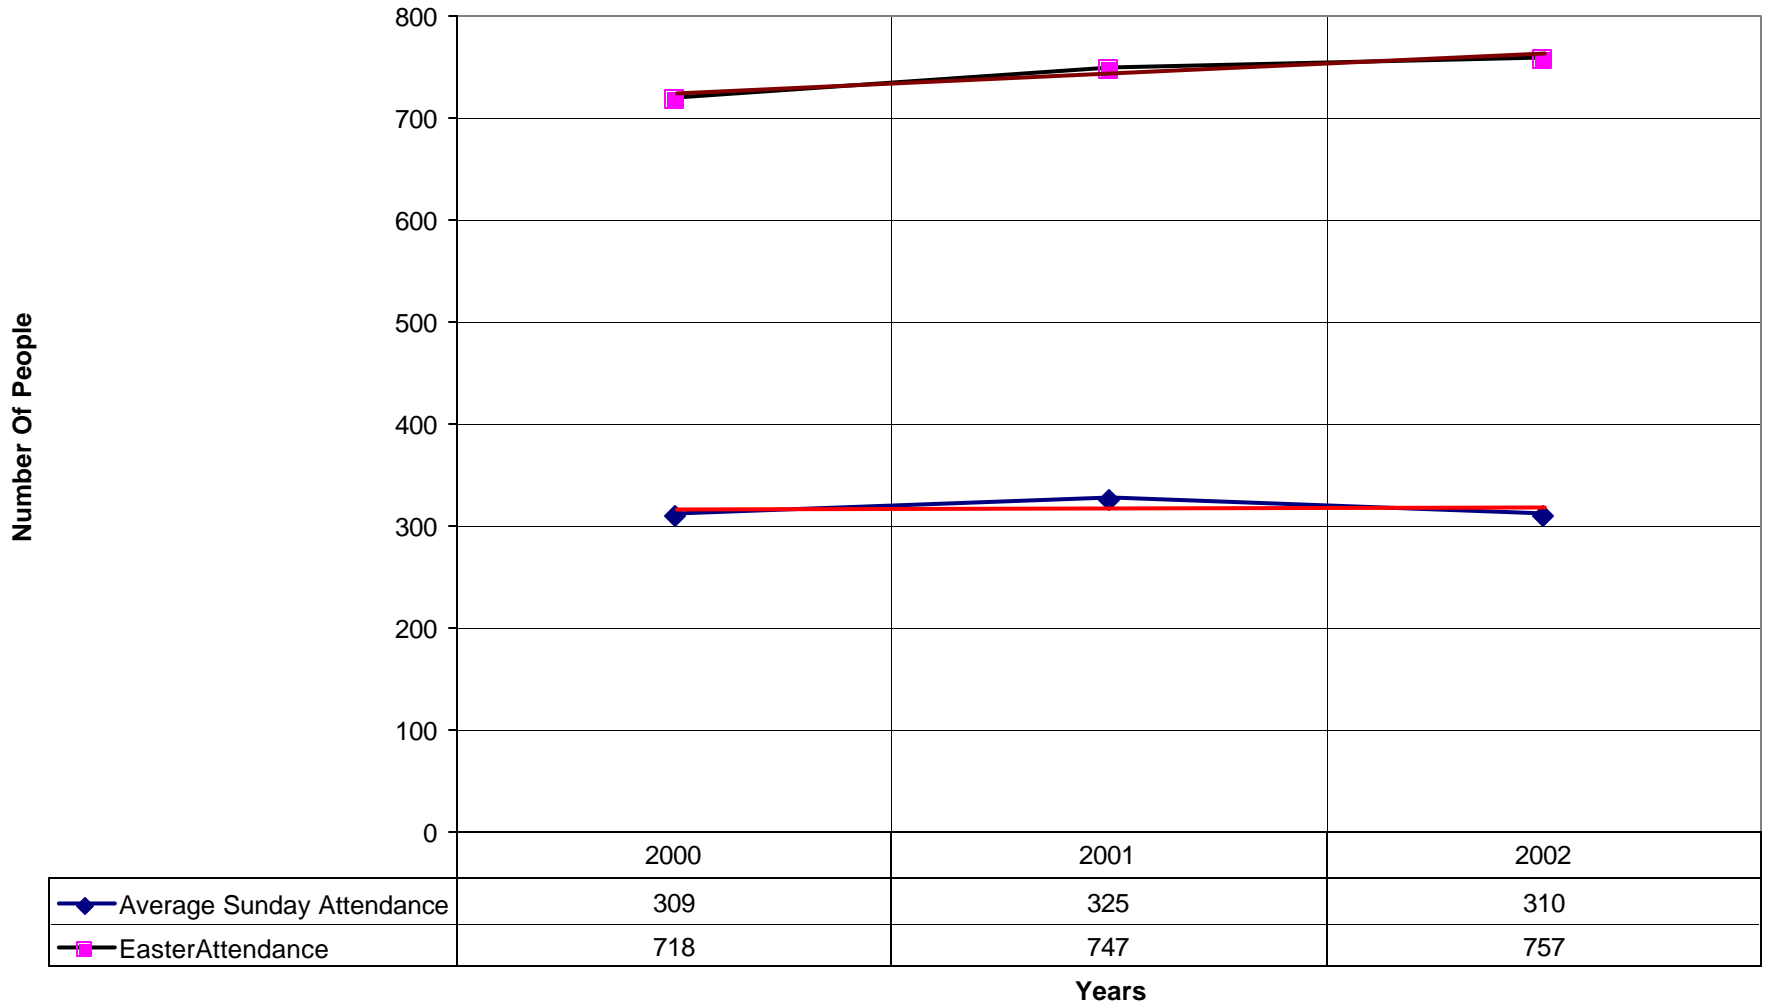

1024 Holy Trinity Episcopal Church NPB

◆ Average Sunday Attendance
 ■ EasterAttendance
 — Linear (Average Sunday Attendance)
 — Linear (EasterAttendance)

1024 Holy Trinity Episcopal Church NPB

◆ EasterAttendance — Linear (EasterAttendance)

◆ Average Sunday Attendance
 ■ EasterAttendance
 — Linear (Average Sunday Attendance)
 — Linear (EasterAttendance)

1024 Holy Trinity Episcopal Church NPB

◆ EasterAttendance — Linear (EasterAttendance)

1024 Holy Trinity Episcopal Church NPB

◆ Number of Baptism — Linear (Number of Baptism)

1024 Holy Trinity Episcopal Church NPB

◆ Amt Pledge Payments from Congregation — Linear (Amt Pledge Payments from Congregation)

1024 Holy Trinity Episcopal Church NPB

◆ Number of Pledges — Linear (Number of Pledges)

1024 Holy Trinity Episcopal Church NPB

◆ Average Sunday Attendance — Linear (Average Sunday Attendance)

1024 Holy Trinity Episcopal Church NPB

◆ Average Sunday Attendance
 ■ EasterAttendance
 — Linear (Average Sunday Attendance)
 — Linear (EasterAttendance)