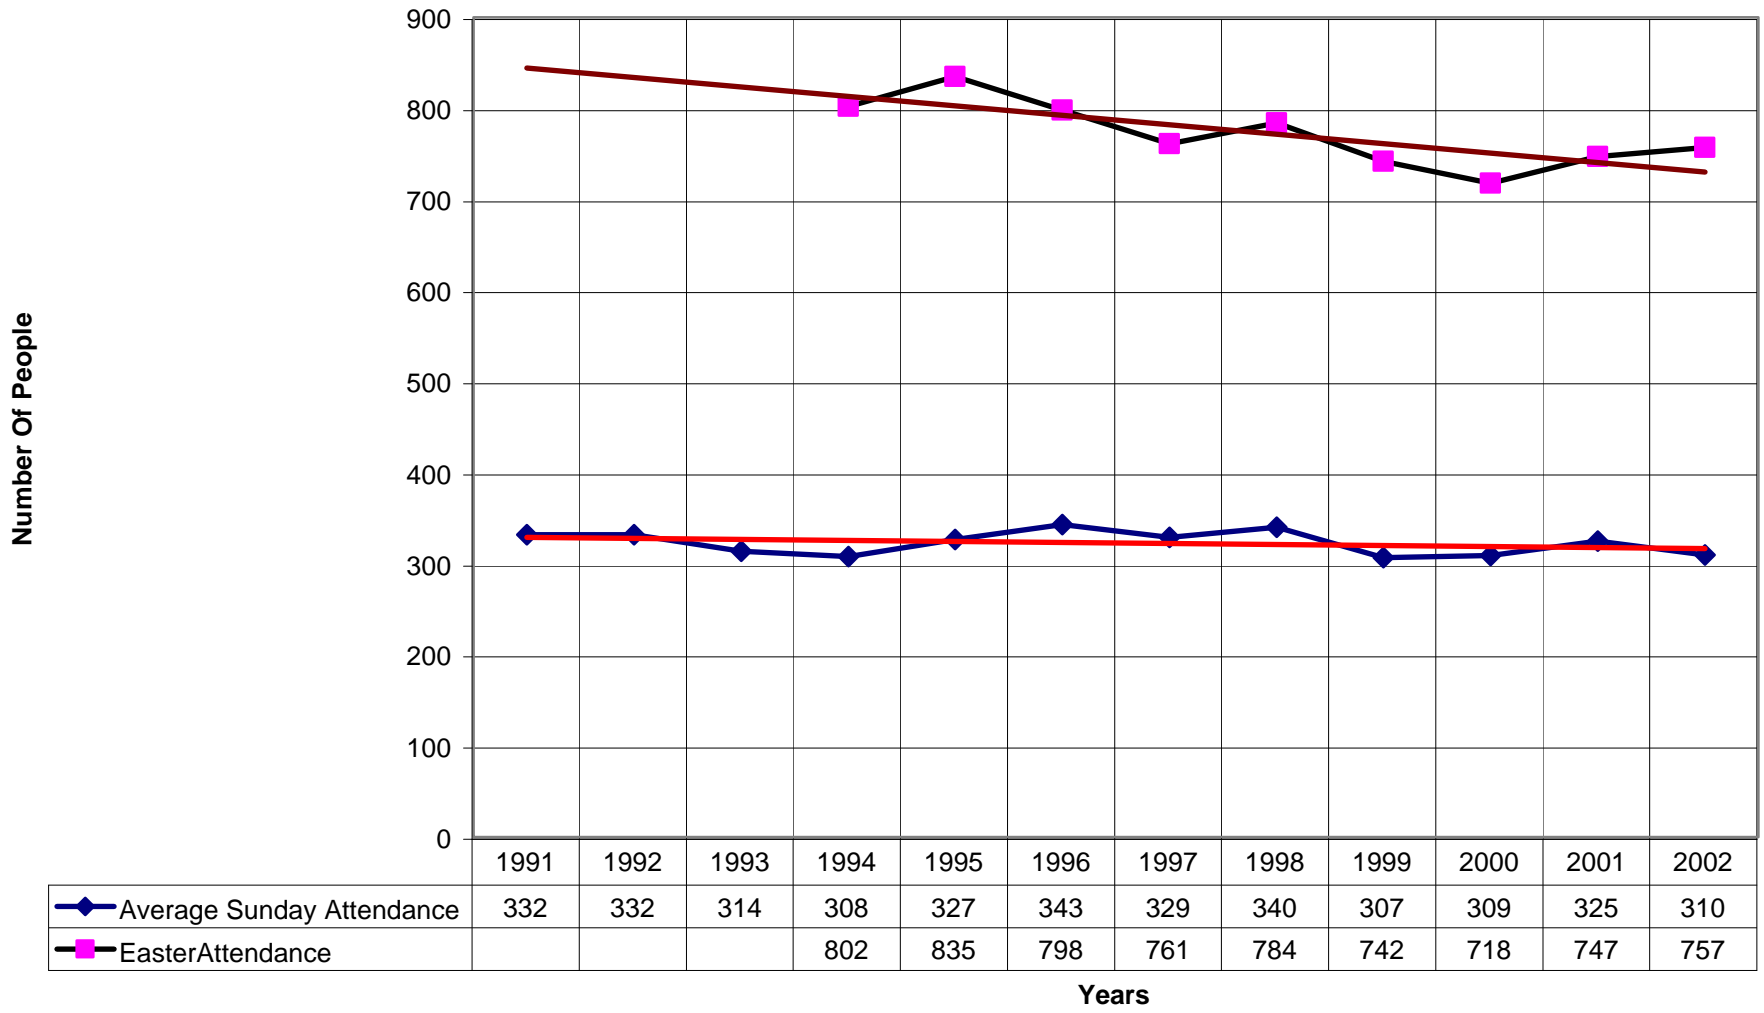

1024 Holy Trinity Episcopal Church NPB

◆ Average Sunday Attendance
 ■ EasterAttendance
 — Linear (Average Sunday Attendance)
 — Linear (EasterAttendance)

1024 Holy Trinity Episcopal Church NPB

◆ EasterAttendance — Linear (EasterAttendance)

1024 Holy Trinity Episcopal Church NPB

Number of Baptism Linear (Number of Baptism)

1024 Holy Trinity Episcopal Church NPB

◆ Amt Pledge Payments from Congregation — Linear (Amt Pledge Payments from Congregation)

1024 Holy Trinity Episcopal Church NPB

◆ Number of Pledges — Linear (Number of Pledges)

1024 Holy Trinity Episcopal Church NPB

◆ Average Sunday Attendance — Linear (Average Sunday Attendance)

1024 Holy Trinity Episcopal Church NPB

◆ Average Sunday Attendance
 ■ EasterAttendance
 — Linear (Average Sunday Attendance)
 — Linear (EasterAttendance)

1024 Holy Trinity Episcopal Church NPB

◆ EasterAttendance — Linear (EasterAttendance)

1024 Holy Trinity Episcopal Church NPB