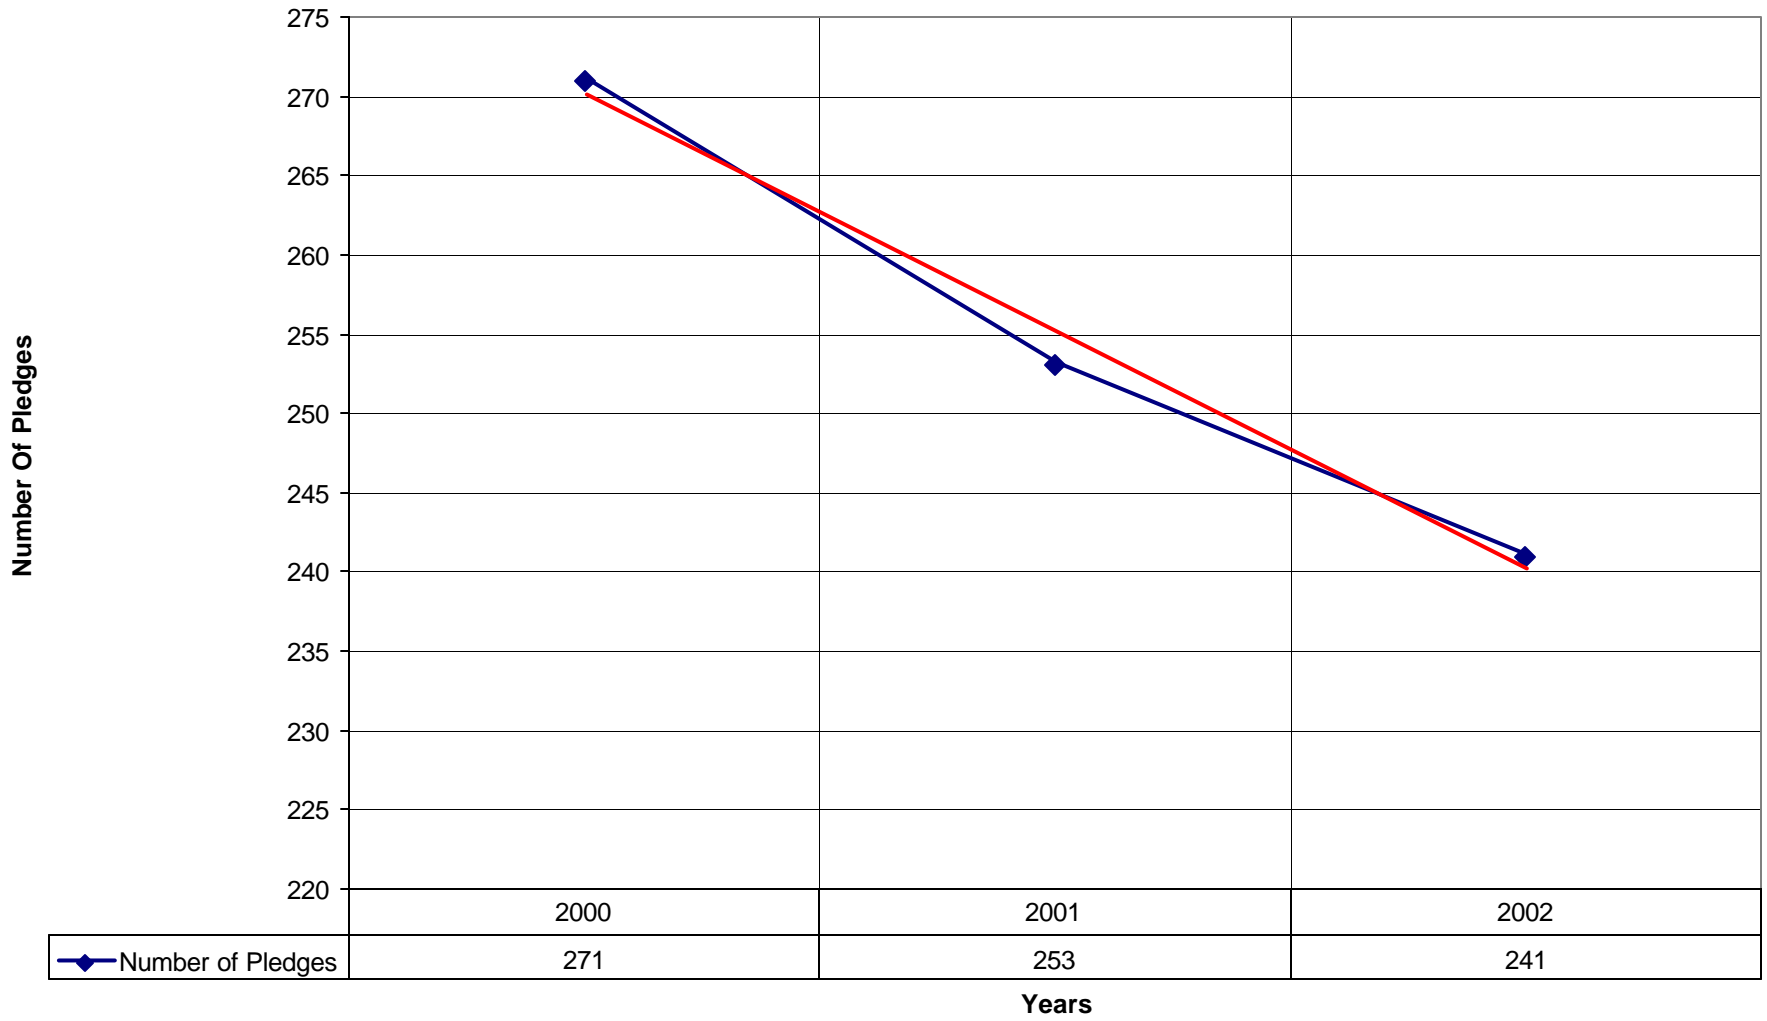

1024 Holy Trinity Episcopal Church NPB

◆ Number of Pledges — Linear (Number of Pledges)