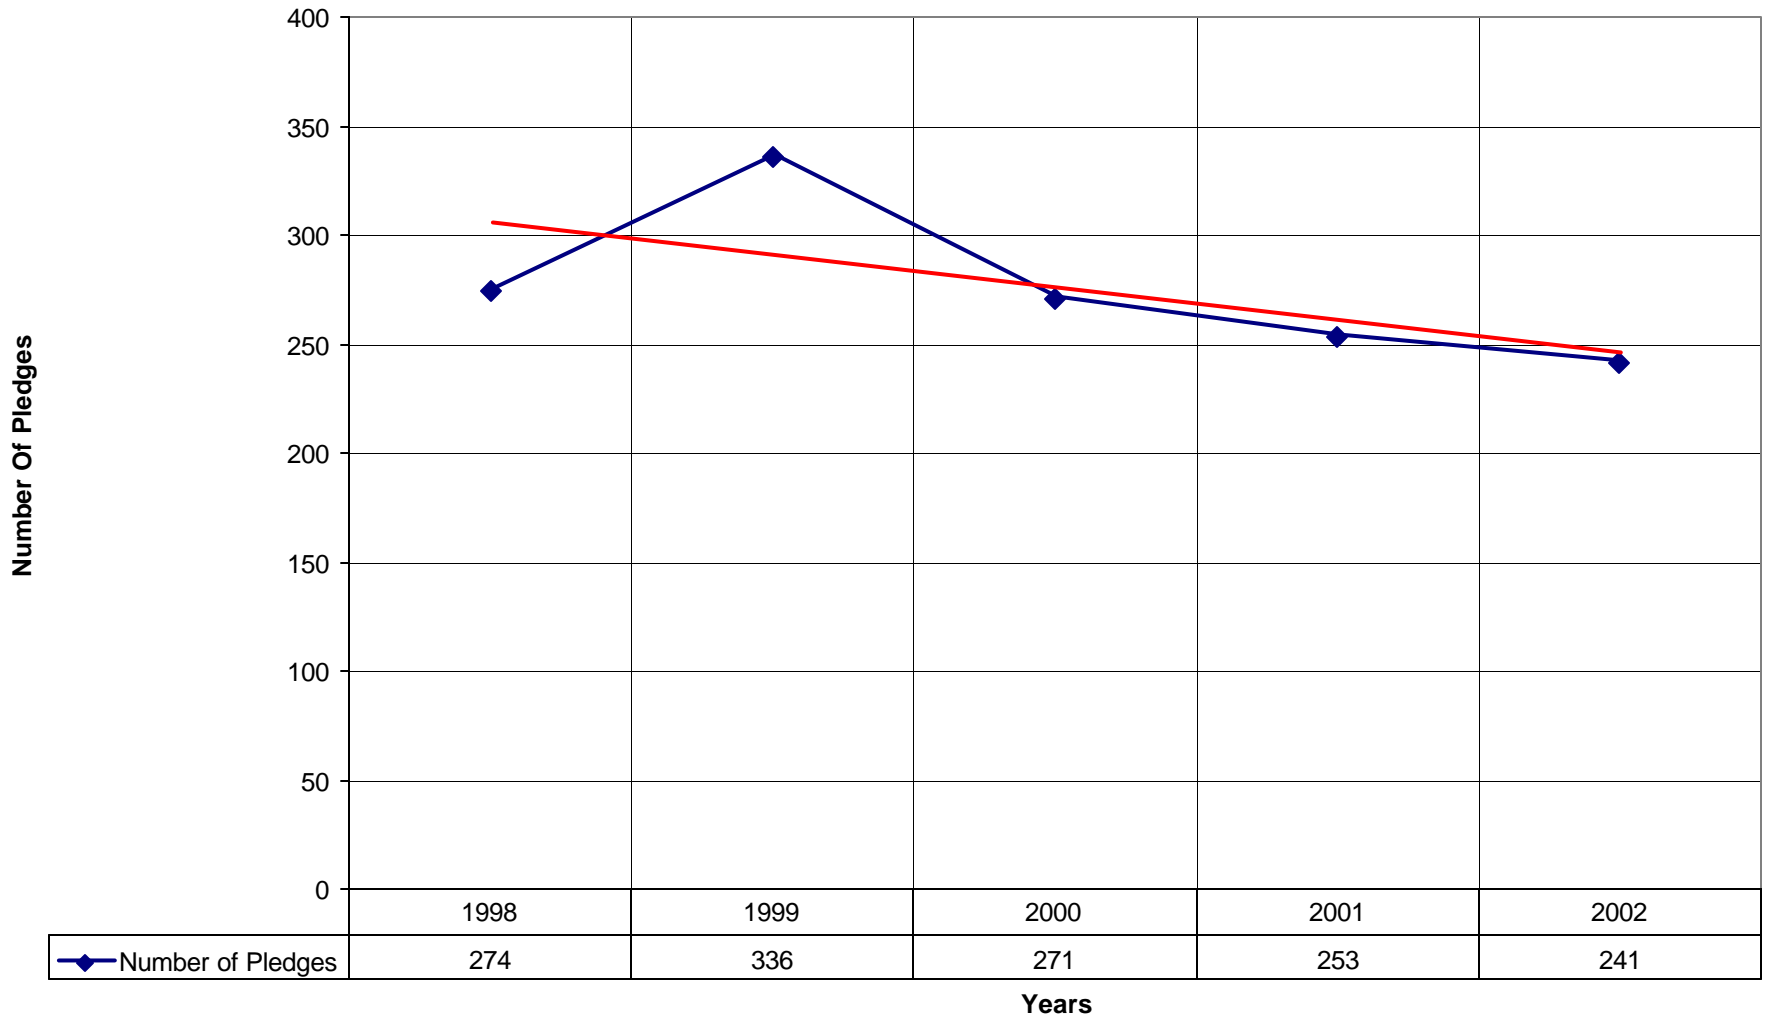

1024 Holy Trinity Episcopal Church NPB

◆ Number of Pledges — Linear (Number of Pledges)