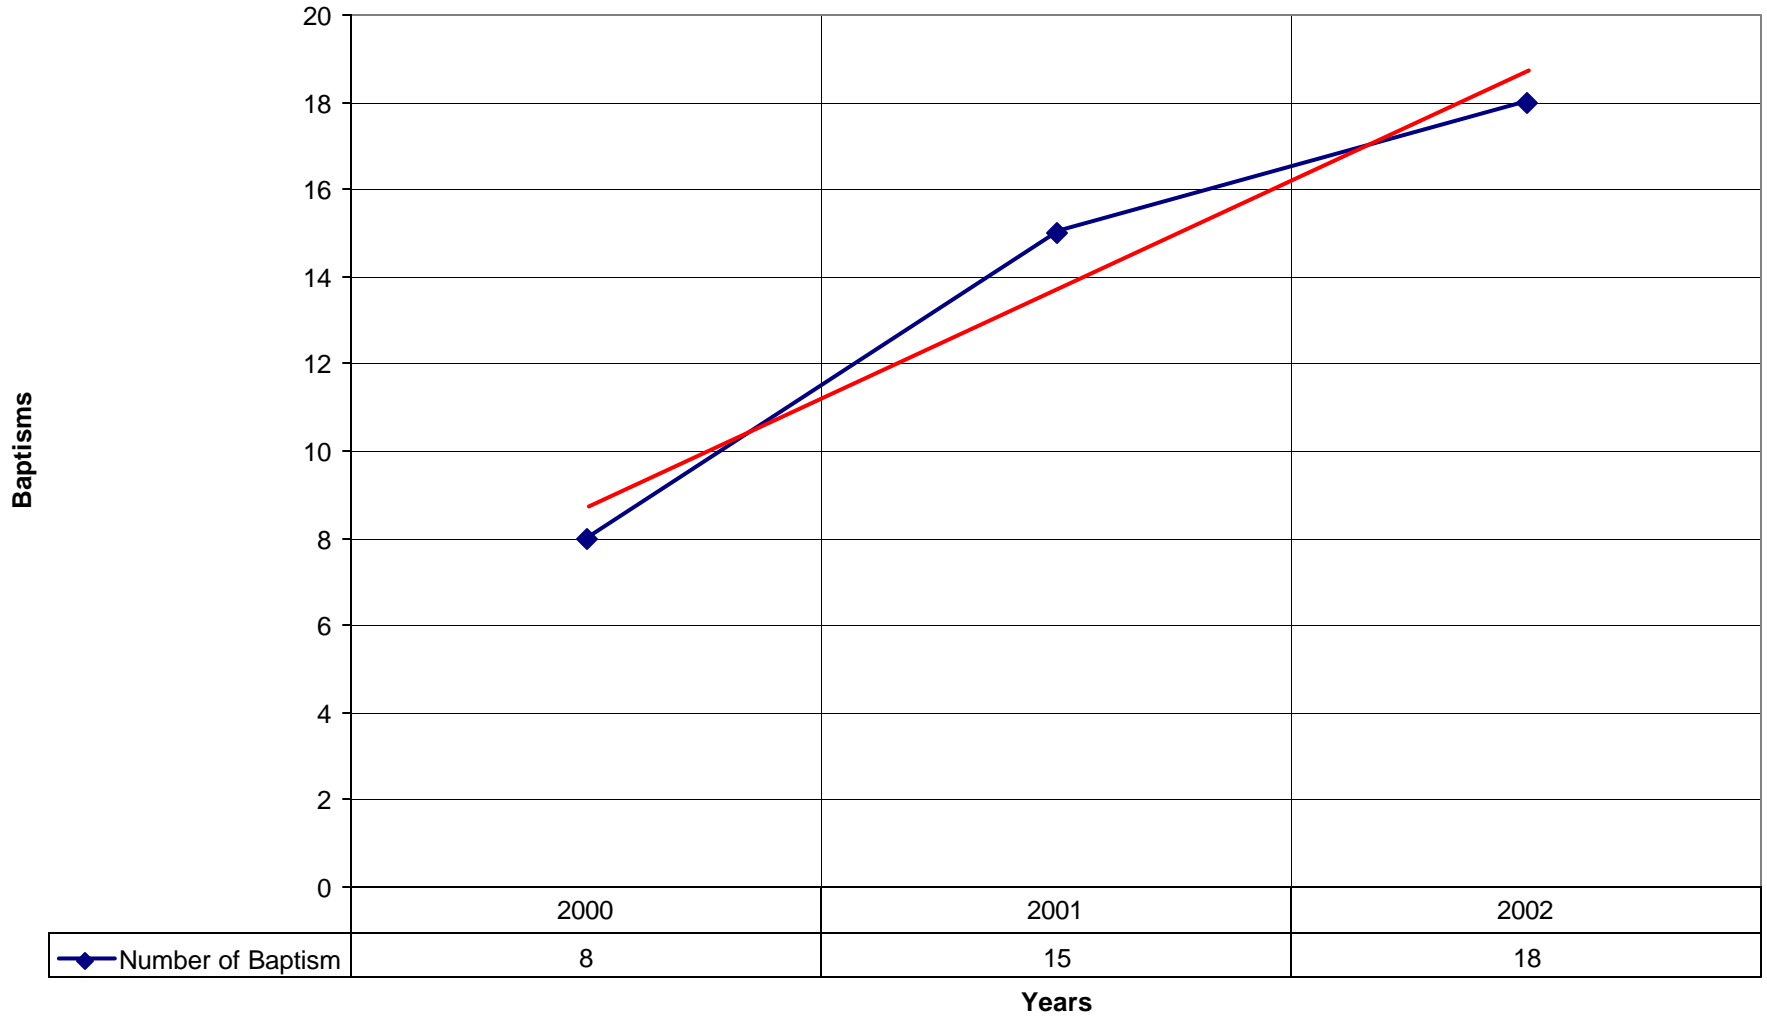

1024 Holy Trinity Episcopal Church NPB

◆ Average Sunday Attendance
 ■ EasterAttendance
 — Linear (Average Sunday Attendance)
 — Linear (EasterAttendance)

1024 Holy Trinity Episcopal Church NPB

◆ EasterAttendance — Linear (EasterAttendance)

◆ Average Sunday Attendance
 ■ EasterAttendance
 — Linear (Average Sunday Attendance)
 — Linear (EasterAttendance)

1024 Holy Trinity Episcopal Church NPB

◆ EasterAttendance — Linear (EasterAttendance)

1024 Holy Trinity Episcopal Church NPB

◆ Number of Pledges — Linear (Number of Pledges)

1024 Holy Trinity Episcopal Church NPB

◆ Average Sunday Attendance — Linear (Average Sunday Attendance)

1024 Holy Trinity Episcopal Church NPB

◆ Average Sunday Attendance
 ■ EasterAttendance
 — Linear (Average Sunday Attendance)
 — Linear (EasterAttendance)

1024 Holy Trinity Episcopal Church NPB

◆ EasterAttendance — Linear (EasterAttendance)

1024 Holy Trinity Episcopal Church NPB

Number of Baptism Linear (Number of Baptism)

1024 Holy Trinity Episcopal Church NPB