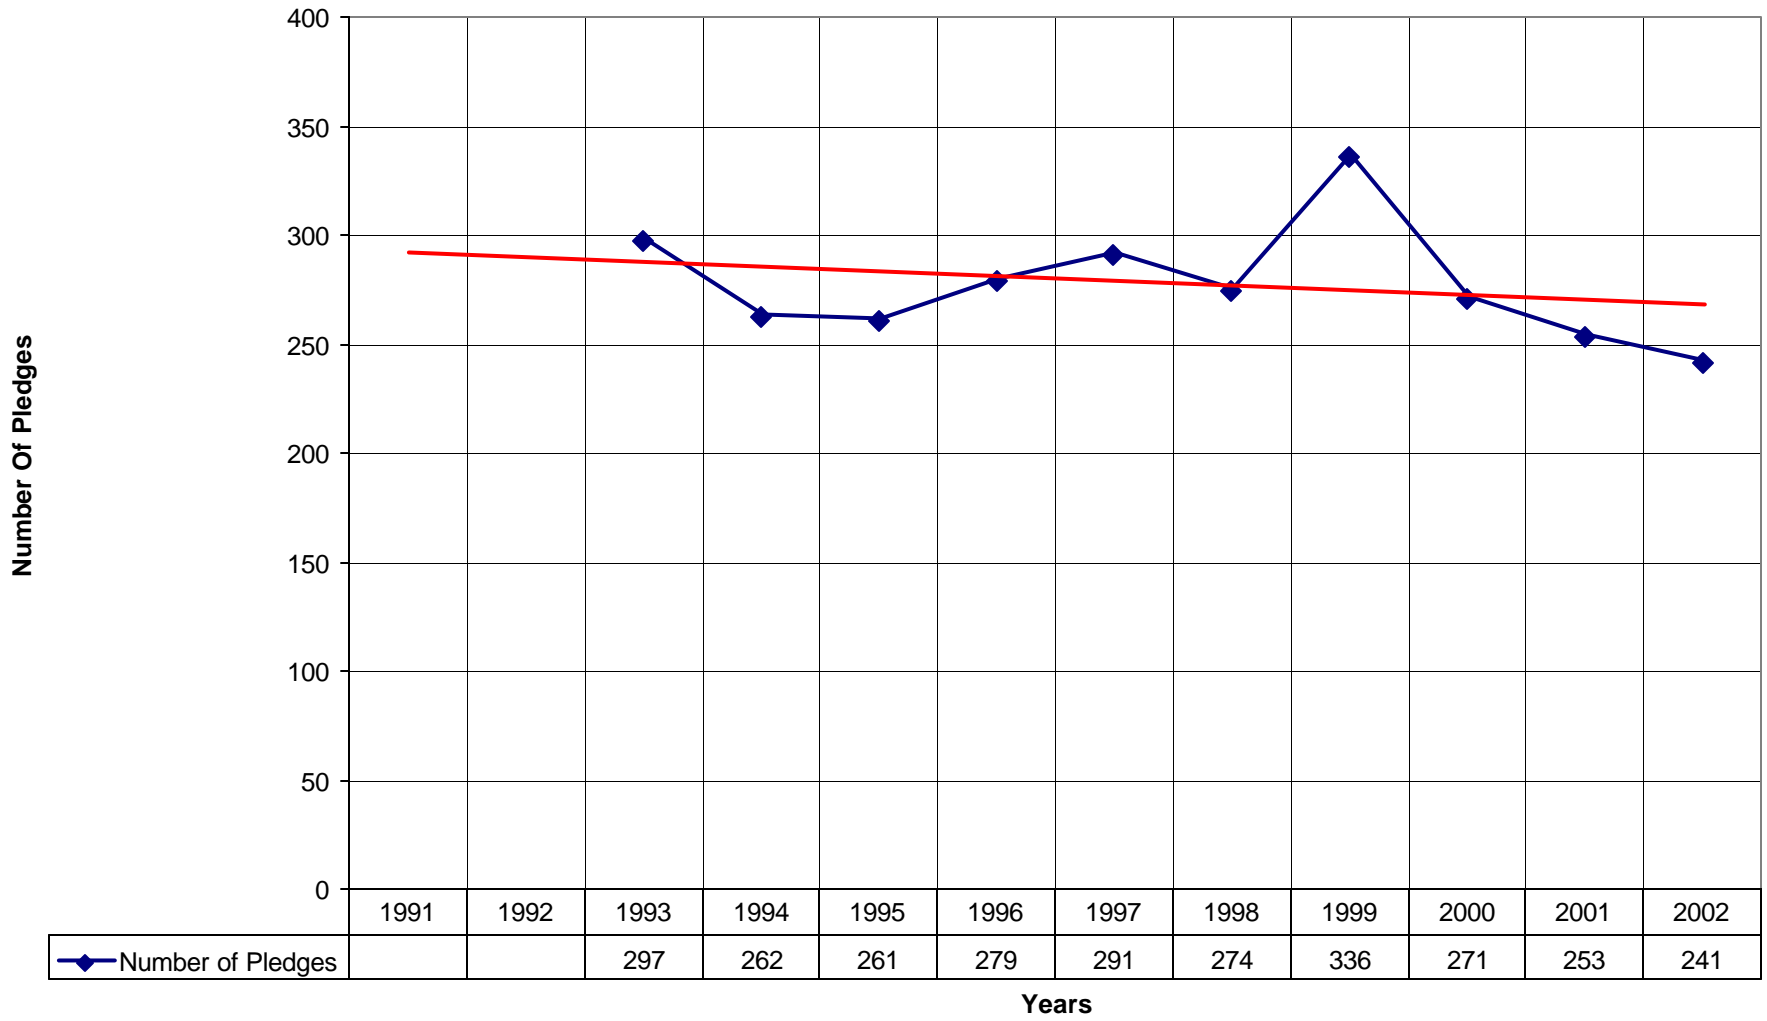

1024 Holy Trinity Episcopal Church NPB

◆ Average Sunday Attendance
 ■ EasterAttendance
 — Linear (Average Sunday Attendance)
 — Linear (EasterAttendance)

1024 Holy Trinity Episcopal Church NPB

◆ EasterAttendance — Linear (EasterAttendance)

1024 Holy Trinity Episcopal Church NPB

Number of Baptism Linear (Number of Baptism)

1024 Holy Trinity Episcopal Church NPB

◆ Amt Pledge Payments from Congregation — Linear (Amt Pledge Payments from Congregation)

1024 Holy Trinity Episcopal Church NPB

◆ Number of Pledges — Linear (Number of Pledges)

1024 Holy Trinity Episcopal Church NPB

◆ Average Sunday Attendance — Linear (Average Sunday Attendance)

1024 Holy Trinity Episcopal Church NPB

◆ Average Sunday Attendance
 ■ EasterAttendance
 — Linear (Average Sunday Attendance)
 — Linear (EasterAttendance)

1024 Holy Trinity Episcopal Church NPB

◆ EasterAttendance — Linear (EasterAttendance)

1024 Holy Trinity Episcopal Church NPB