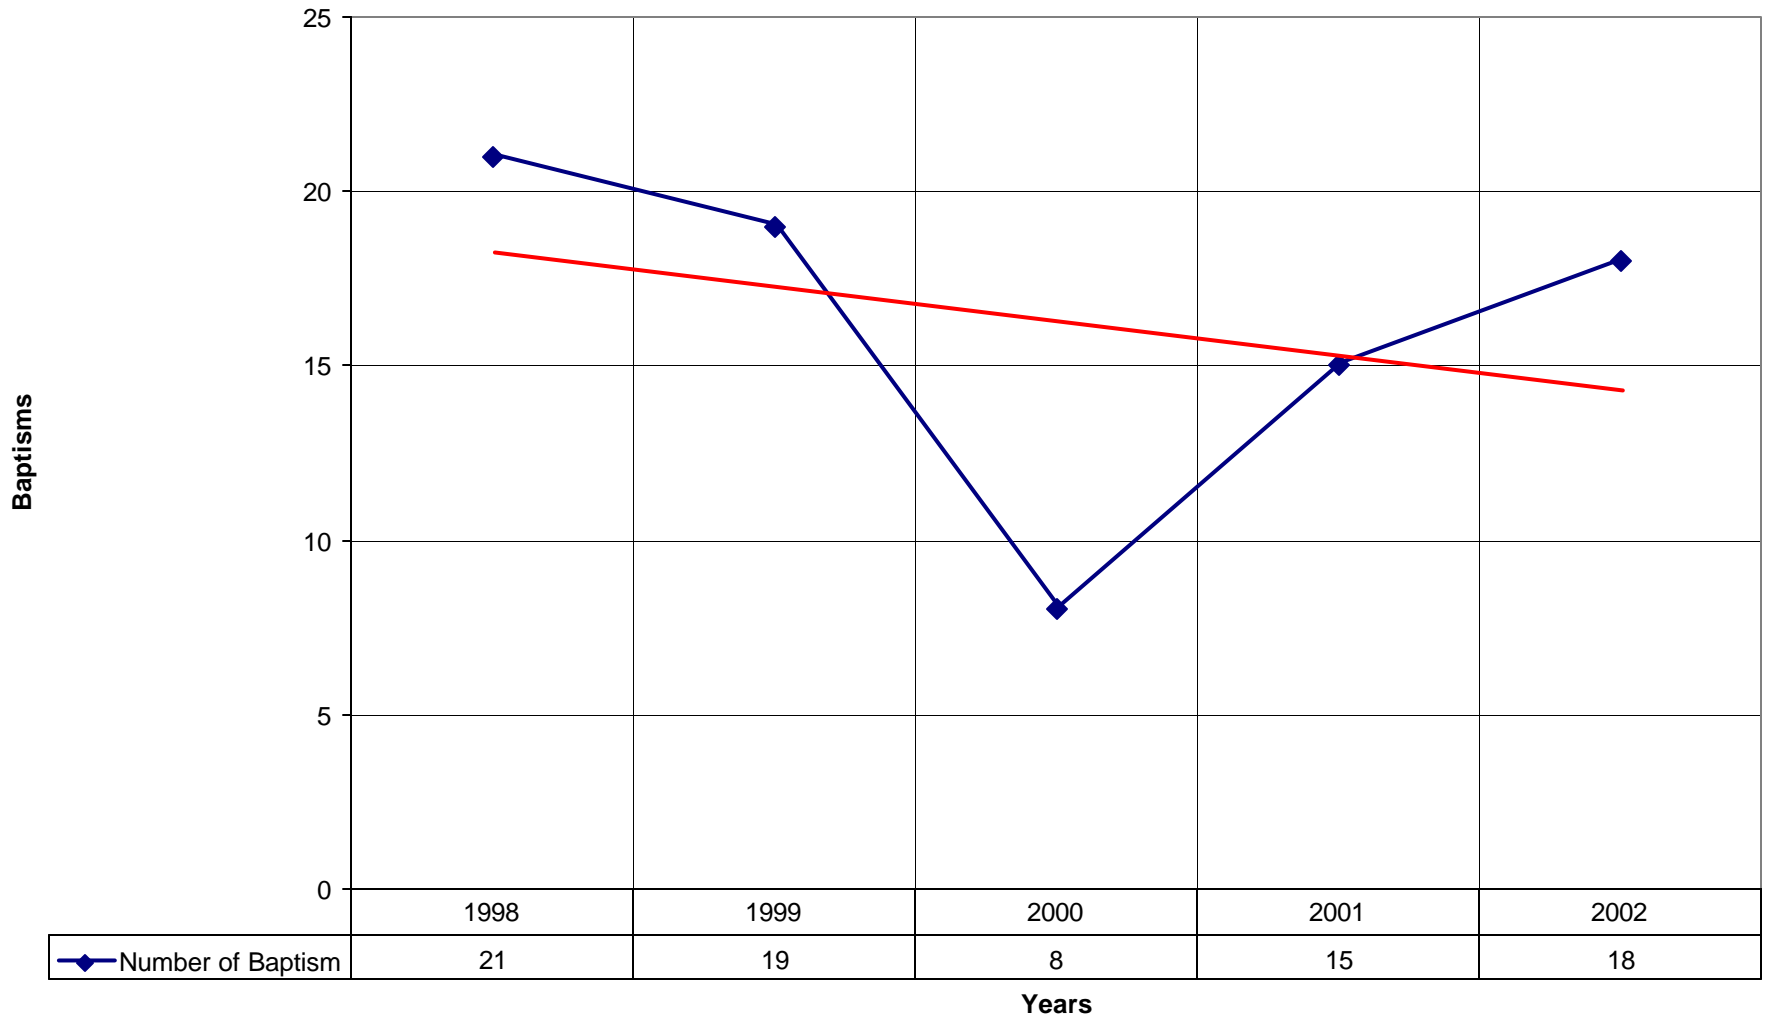

1024 Holy Trinity Episcopal Church NPB

◆ Average Sunday Attendance
 ■ EasterAttendance
 — Linear (Average Sunday Attendance)
 — Linear (EasterAttendance)

1024 Holy Trinity Episcopal Church NPB

◆ EasterAttendance — Linear (EasterAttendance)

1024 Holy Trinity Episcopal Church NPB

◆ Number of Pledges — Linear (Number of Pledges)

1024 Holy Trinity Episcopal Church NPB

◆ Average Sunday Attendance — Linear (Average Sunday Attendance)

1024 Holy Trinity Episcopal Church NPB

◆ Average Sunday Attendance
 ■ EasterAttendance
 — Linear (Average Sunday Attendance)
 — Linear (EasterAttendance)

1024 Holy Trinity Episcopal Church NPB

◆ EasterAttendance — Linear (EasterAttendance)

1024 Holy Trinity Episcopal Church NPB