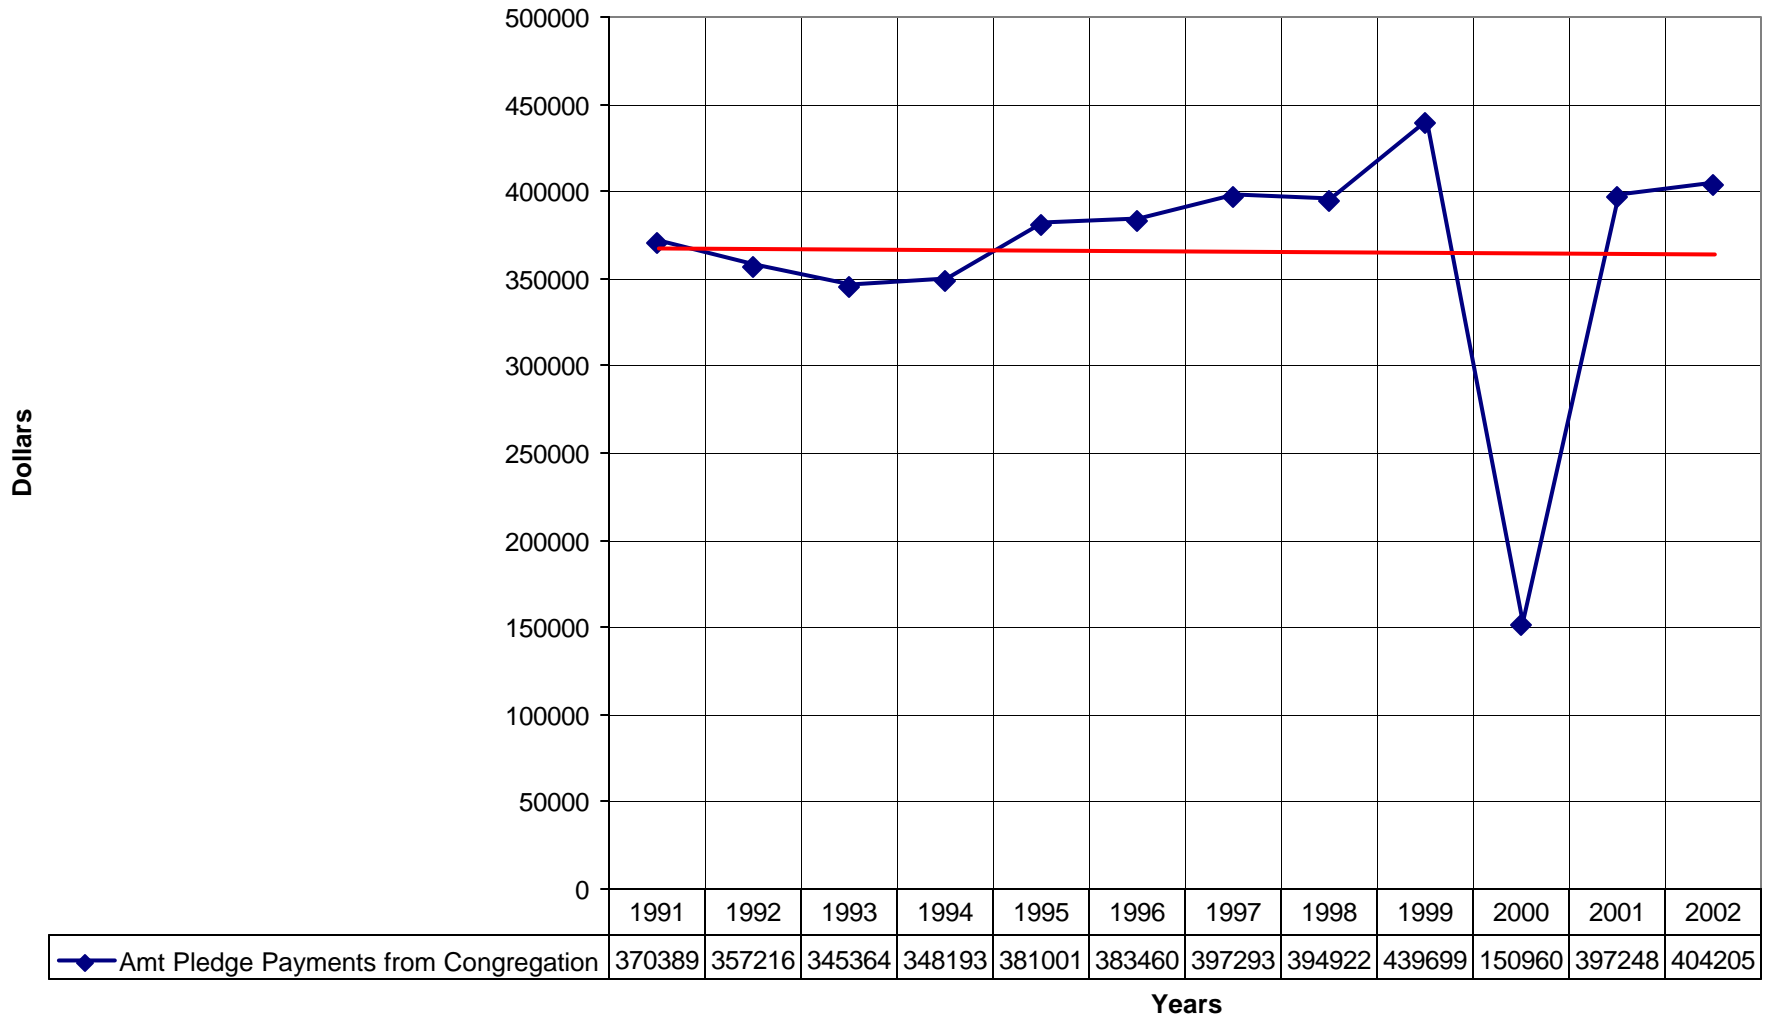

1024 Holy Trinity Episcopal Church NPB

◆ Average Sunday Attendance
 ■ EasterAttendance
 — Linear (Average Sunday Attendance)
 — Linear (EasterAttendance)

1024 Holy Trinity Episcopal Church NPB

◆ EasterAttendance — Linear (EasterAttendance)

1024 Holy Trinity Episcopal Church NPB

Number of Baptism Linear (Number of Baptism)

1024 Holy Trinity Episcopal Church NPB

◆ Amt Pledge Payments from Congregation — Linear (Amt Pledge Payments from Congregation)

1024 Holy Trinity Episcopal Church NPB

◆ Number of Pledges — Linear (Number of Pledges)

1024 Holy Trinity Episcopal Church NPB

◆ Average Sunday Attendance — Linear (Average Sunday Attendance)

1024 Holy Trinity Episcopal Church NPB

◆ Average Sunday Attendance
 ■ EasterAttendance
 — Linear (Average Sunday Attendance)
 — Linear (EasterAttendance)

1024 Holy Trinity Episcopal Church NPB

◆ EasterAttendance — Linear (EasterAttendance)

1024 Holy Trinity Episcopal Church NPB