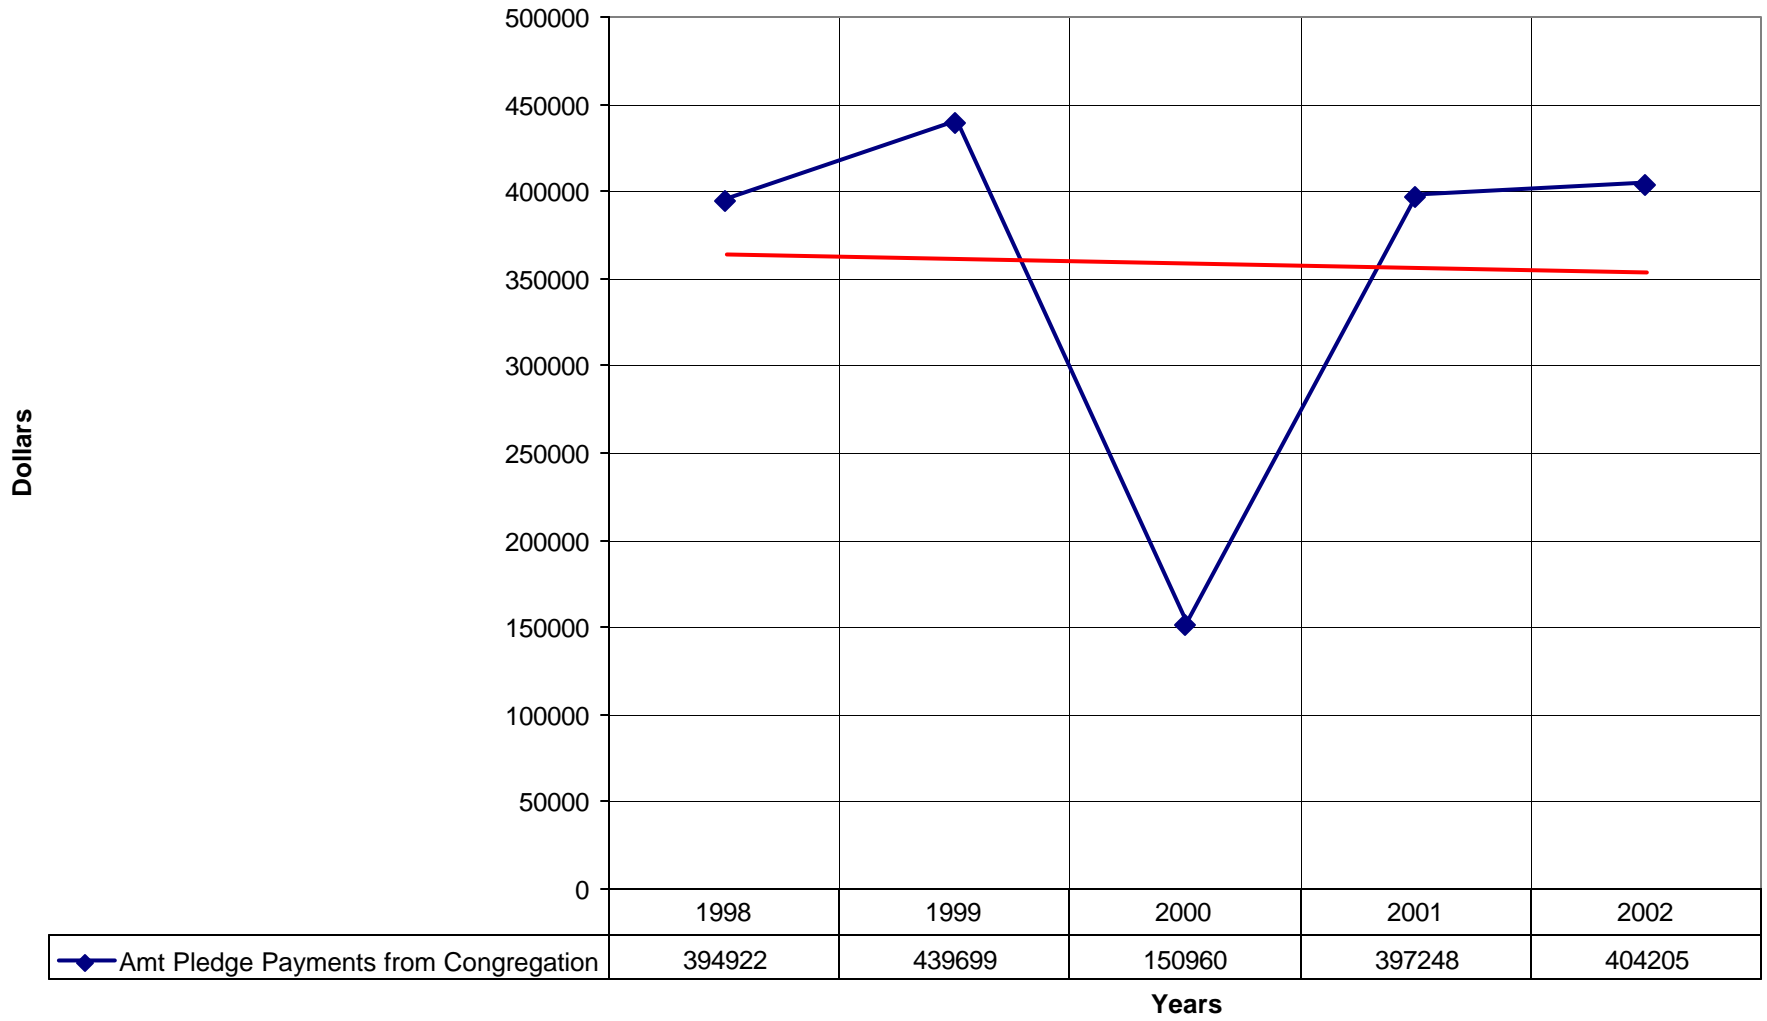

1024 Holy Trinity Episcopal Church NPB

◆ Amt Pledge Payments from Congregation — Linear (Amt Pledge Payments from Congregation)