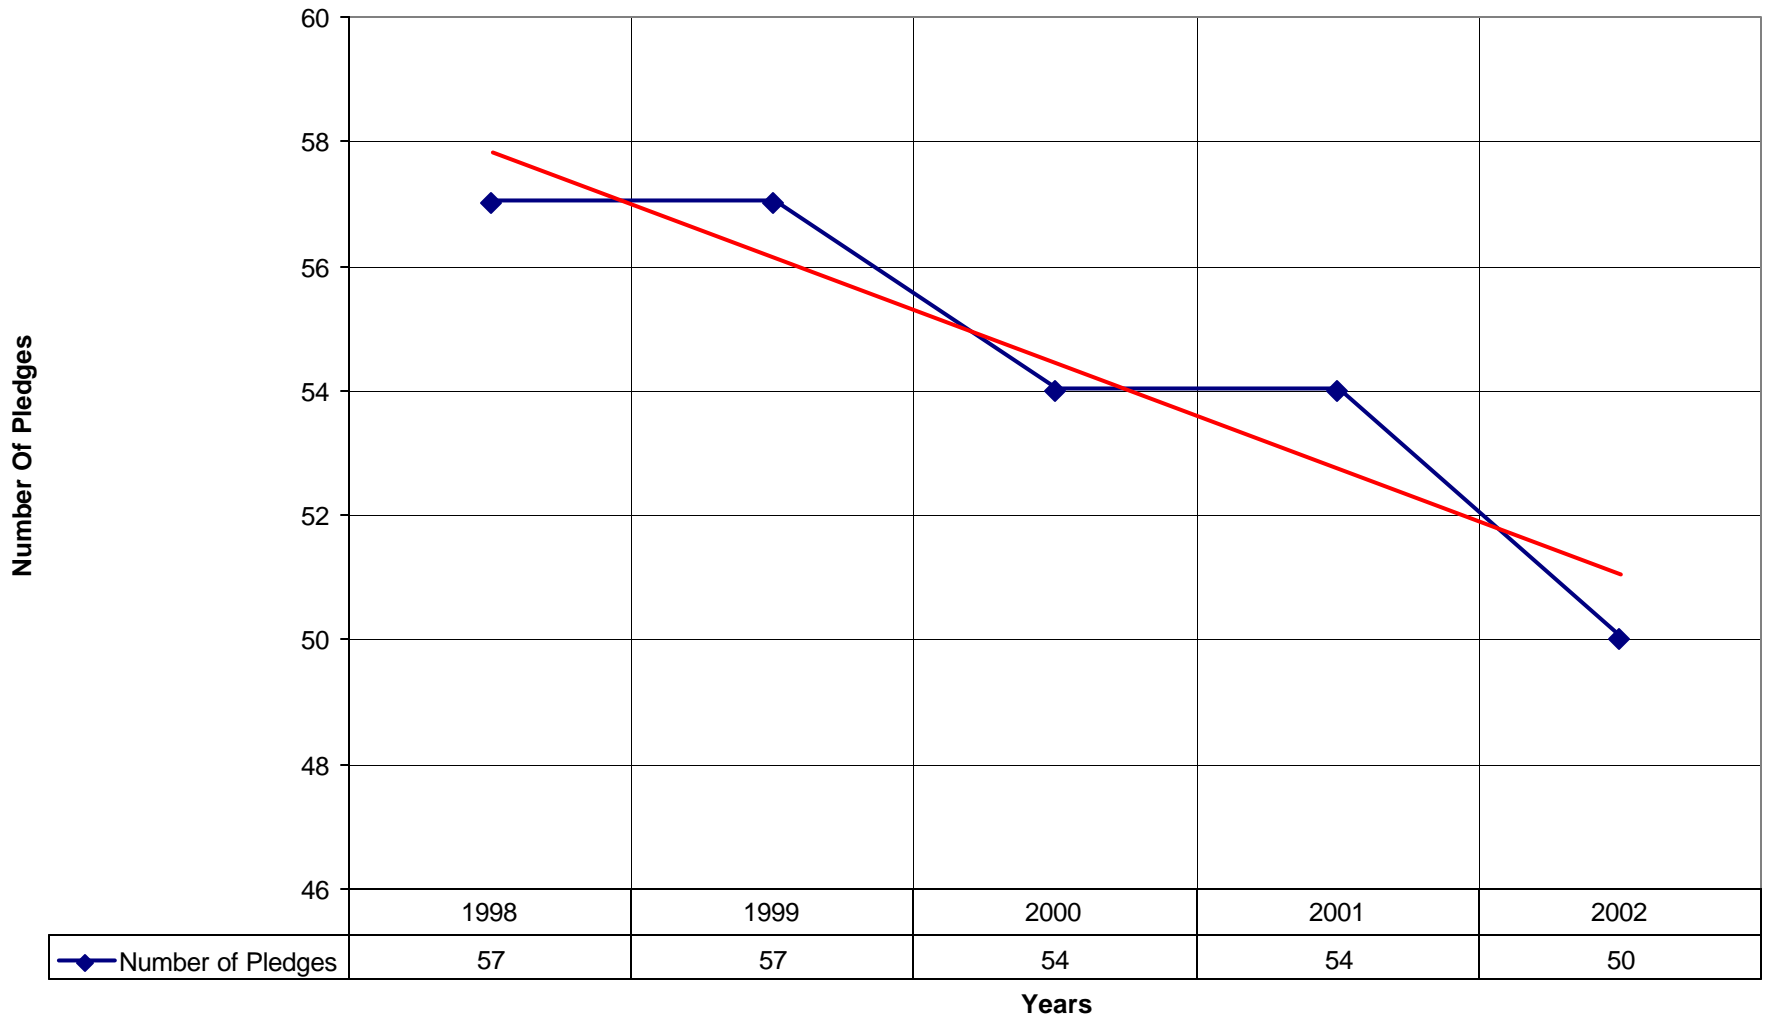

1021 Holy Spirit Episcopal Church NPB

◆ Number of Pledges — Linear (Number of Pledges)