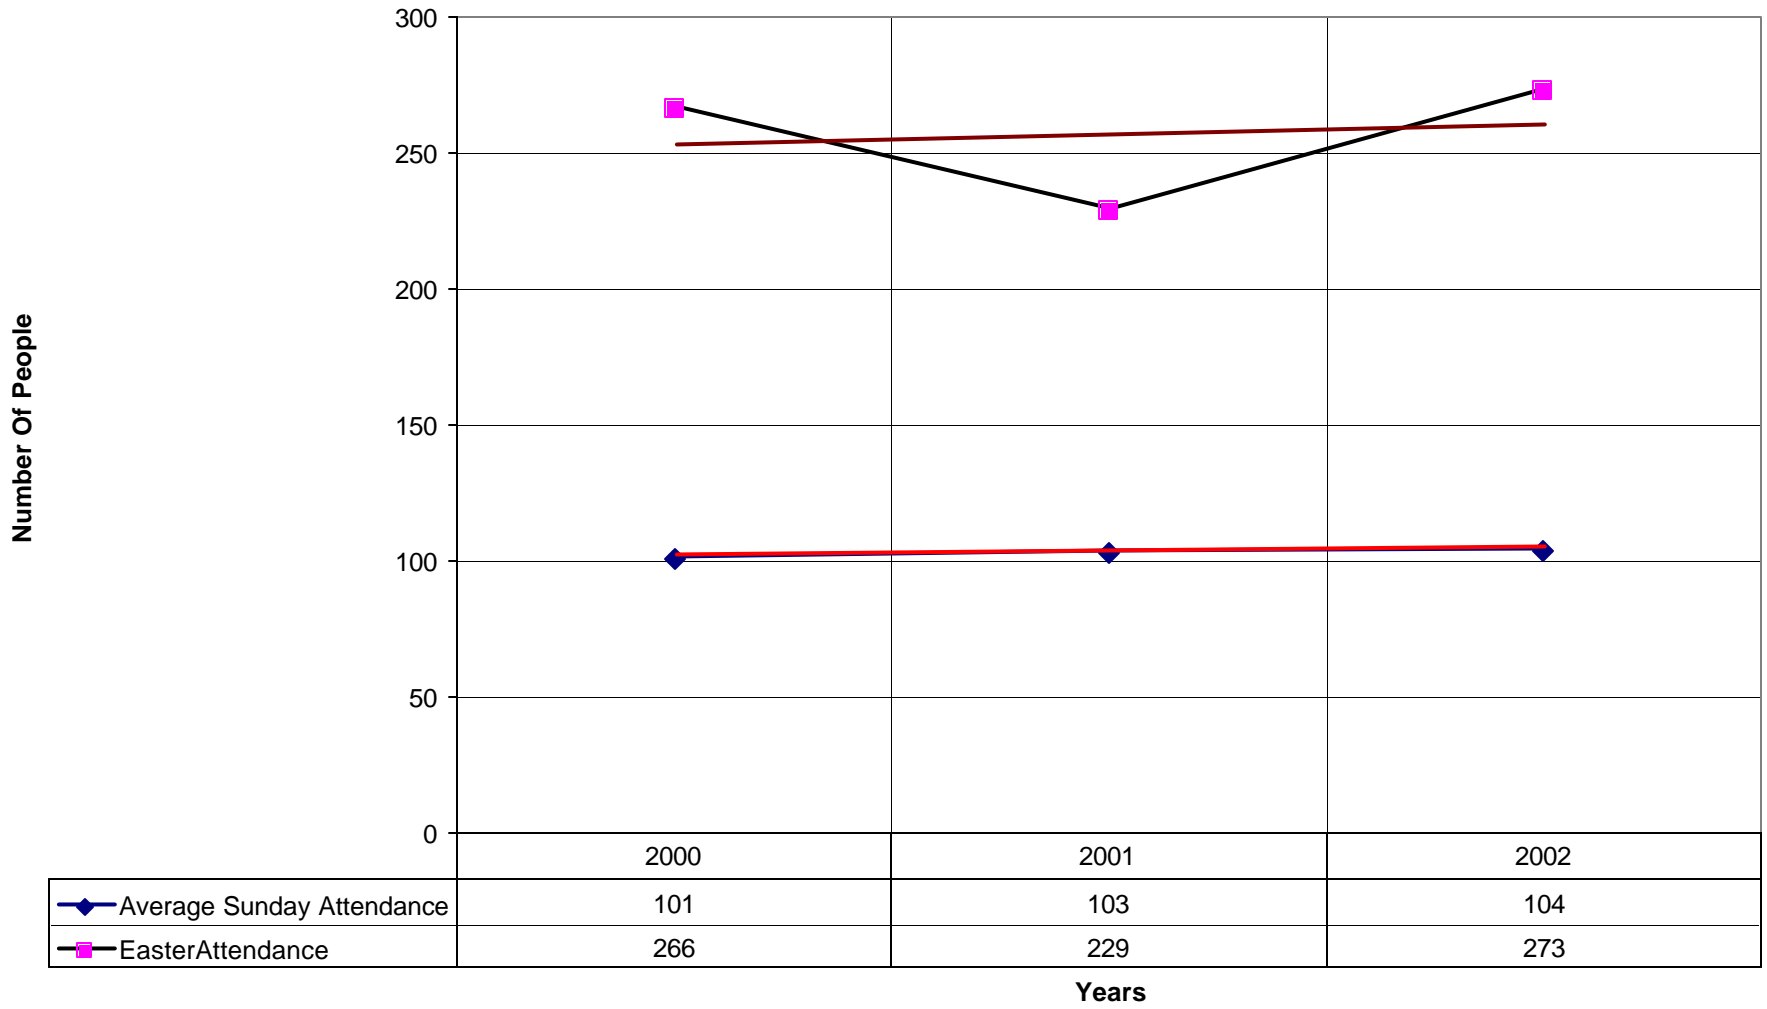

1021 Holy Spirit Episcopal Church NPB

◆ EasterAttendance — Linear (EasterAttendance)

1021 Holy Spirit Episcopal Church NPB

Number of Baptism Linear (Number of Baptism)

1021 Holy Spirit Episcopal Church NPB

◆ Average Sunday Attendance — Linear (Average Sunday Attendance)

1021 Holy Spirit Episcopal Church NPB

◆ Average Sunday Attendance
 ■ EasterAttendance
 — Linear (Average Sunday Attendance)
 — Linear (EasterAttendance)