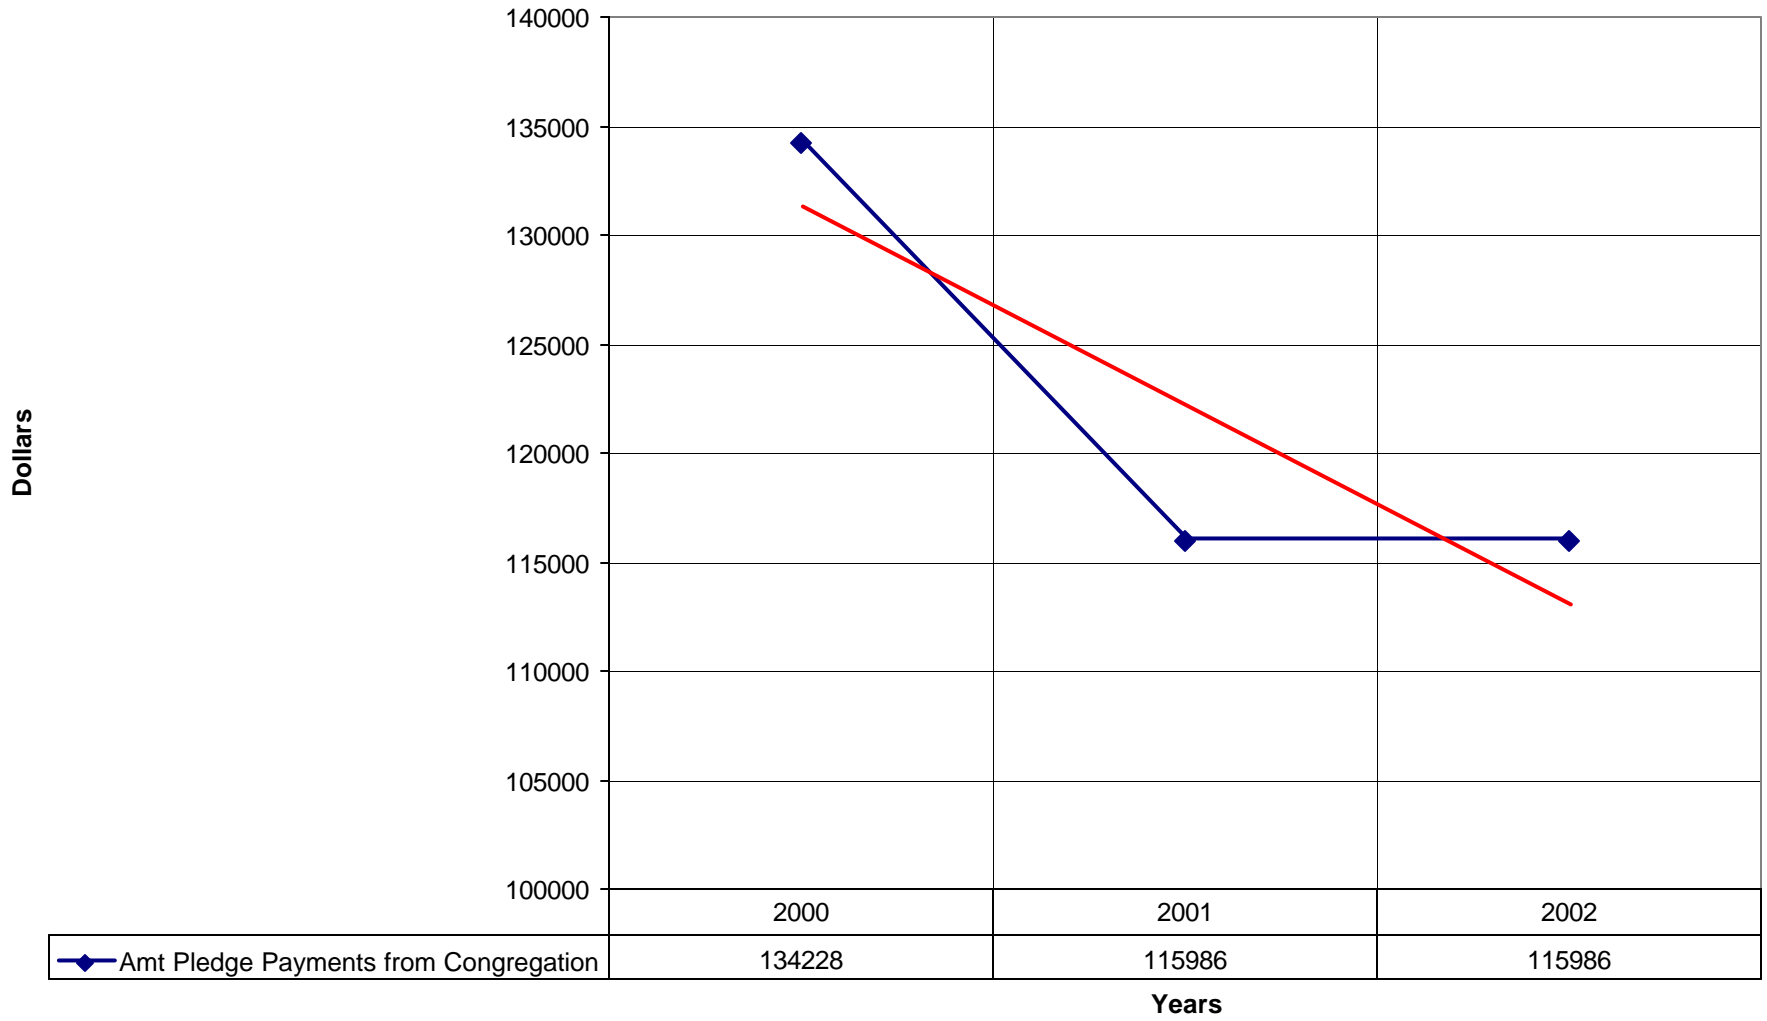

◆ Average Sunday Attendance — Linear (Average Sunday Attendance)

1021 Holy Spirit Episcopal Church NPB

◆ Average Sunday Attendance
 ■ EasterAttendance
 — Linear (Average Sunday Attendance)
 — Linear (EasterAttendance)

1021 Holy Spirit Episcopal Church NPB

◆ EasterAttendance — Linear (EasterAttendance)

1021 Holy Spirit Episcopal Church NPB

◆ Number of Baptism

2000

3

2001

6

2002

5

Years

◆ Number of Baptism — Linear (Number of Baptism)

1021 Holy Spirit Episcopal Church NPB

◆ Amt Pledge Payments from Congregation — Linear (Amt Pledge Payments from Congregation)

1021 Holy Spirit Episcopal Church NPB