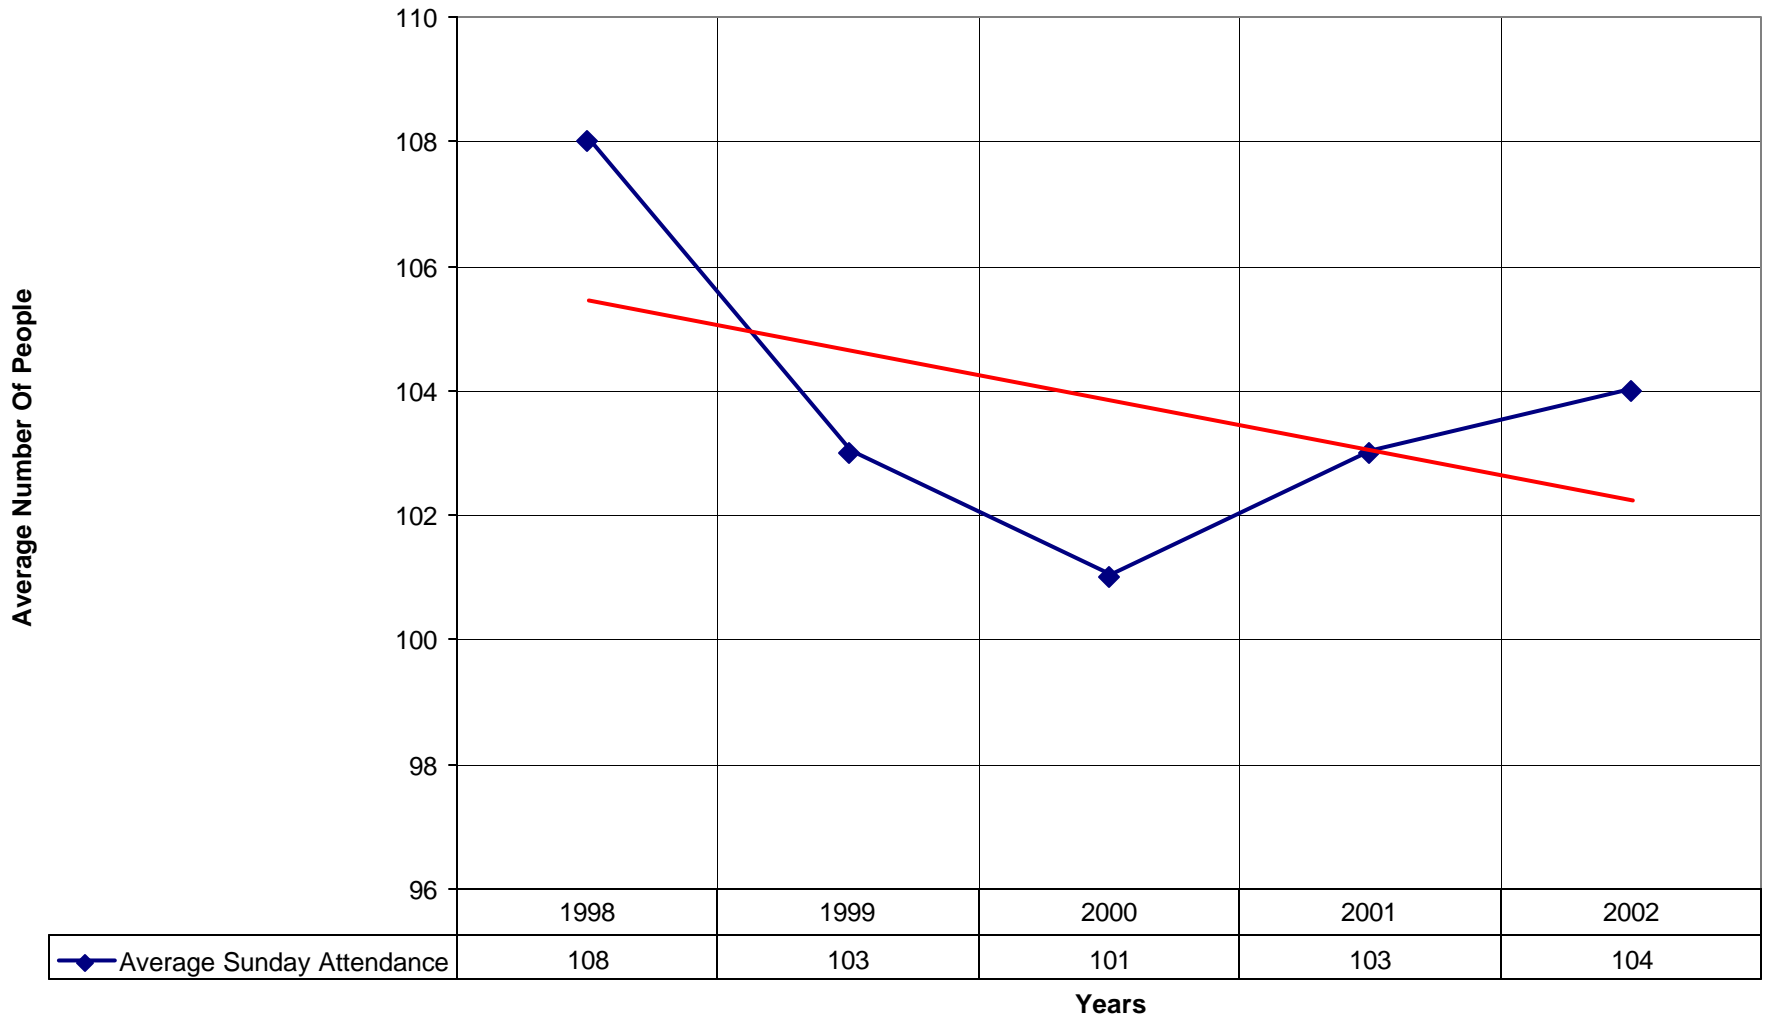

1021 Holy Spirit Episcopal Church NPB

◆ Average Sunday Attendance — Linear (Average Sunday Attendance)