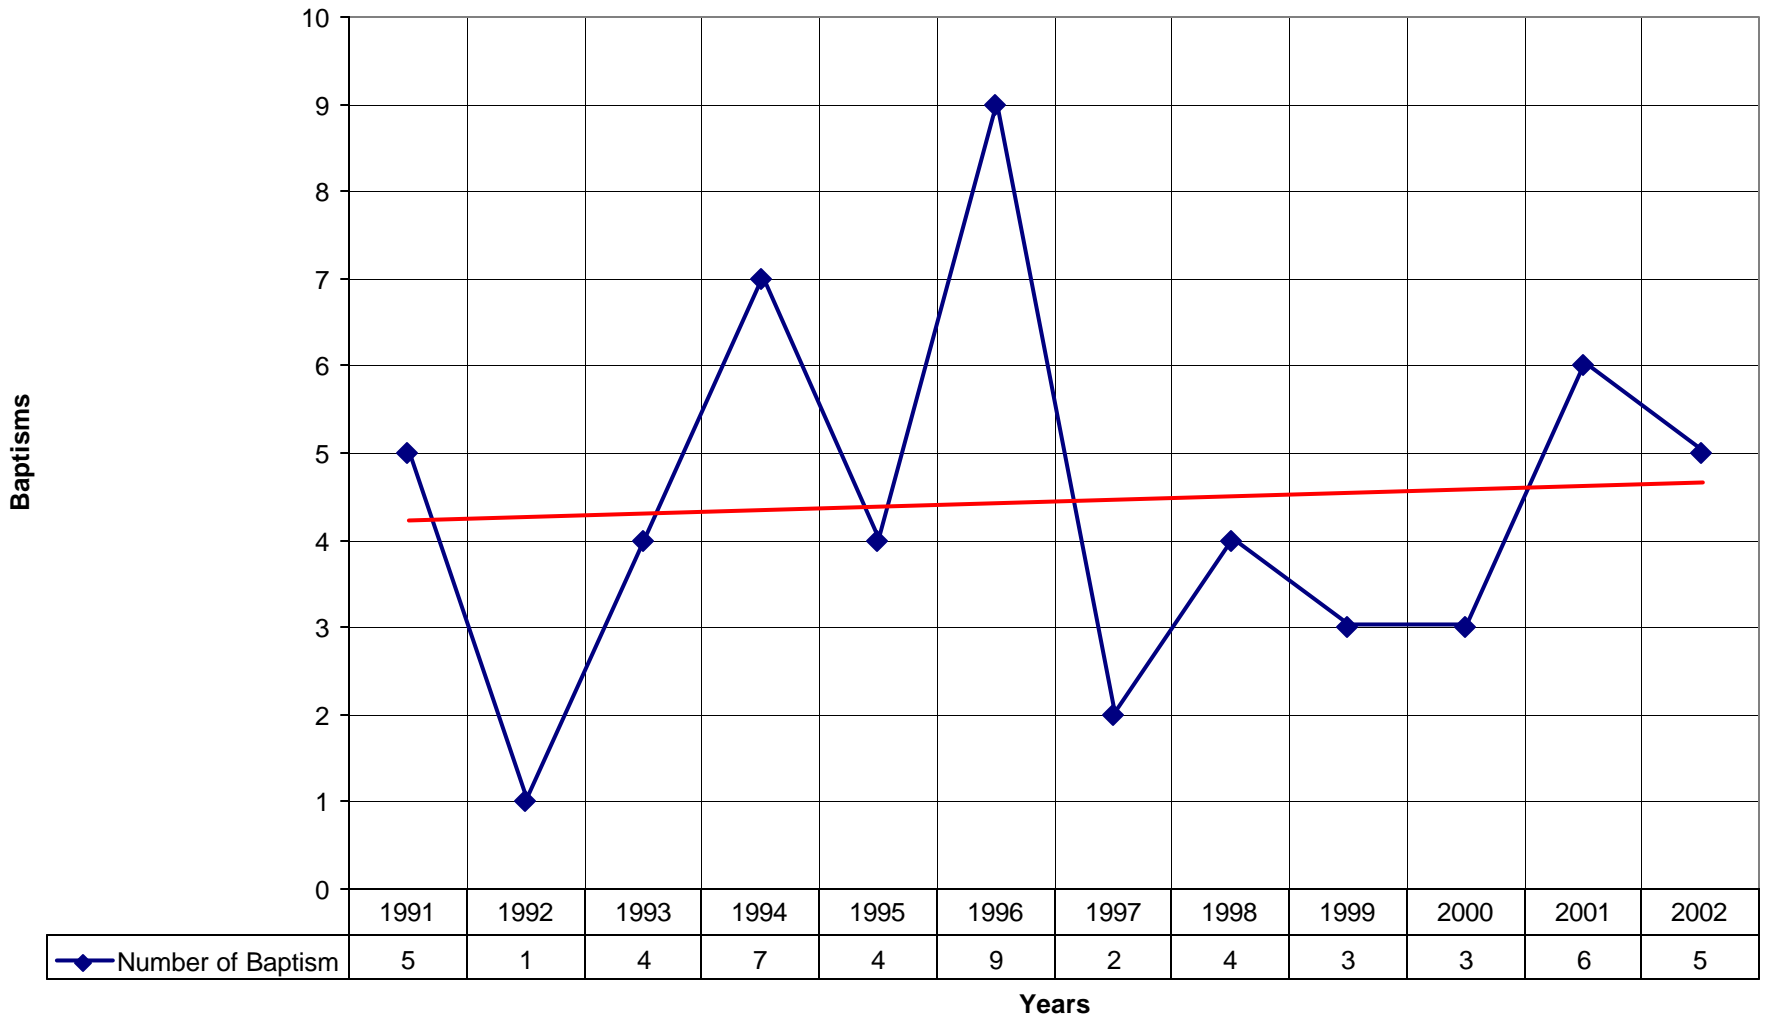

1021 Holy Spirit Episcopal Church NPB

◆ Average Sunday Attendance
 ■ EasterAttendance
 — Linear (Average Sunday Attendance)
 — Linear (EasterAttendance)

1021 Holy Spirit Episcopal Church NPB

◆ EasterAttendance — Linear (EasterAttendance)

1021 Holy Spirit Episcopal Church NPB

◆ Number of Baptism

1991

1992

1993

1994

1995

1996

1997

1998

1999

2000

2001

2002

5

1