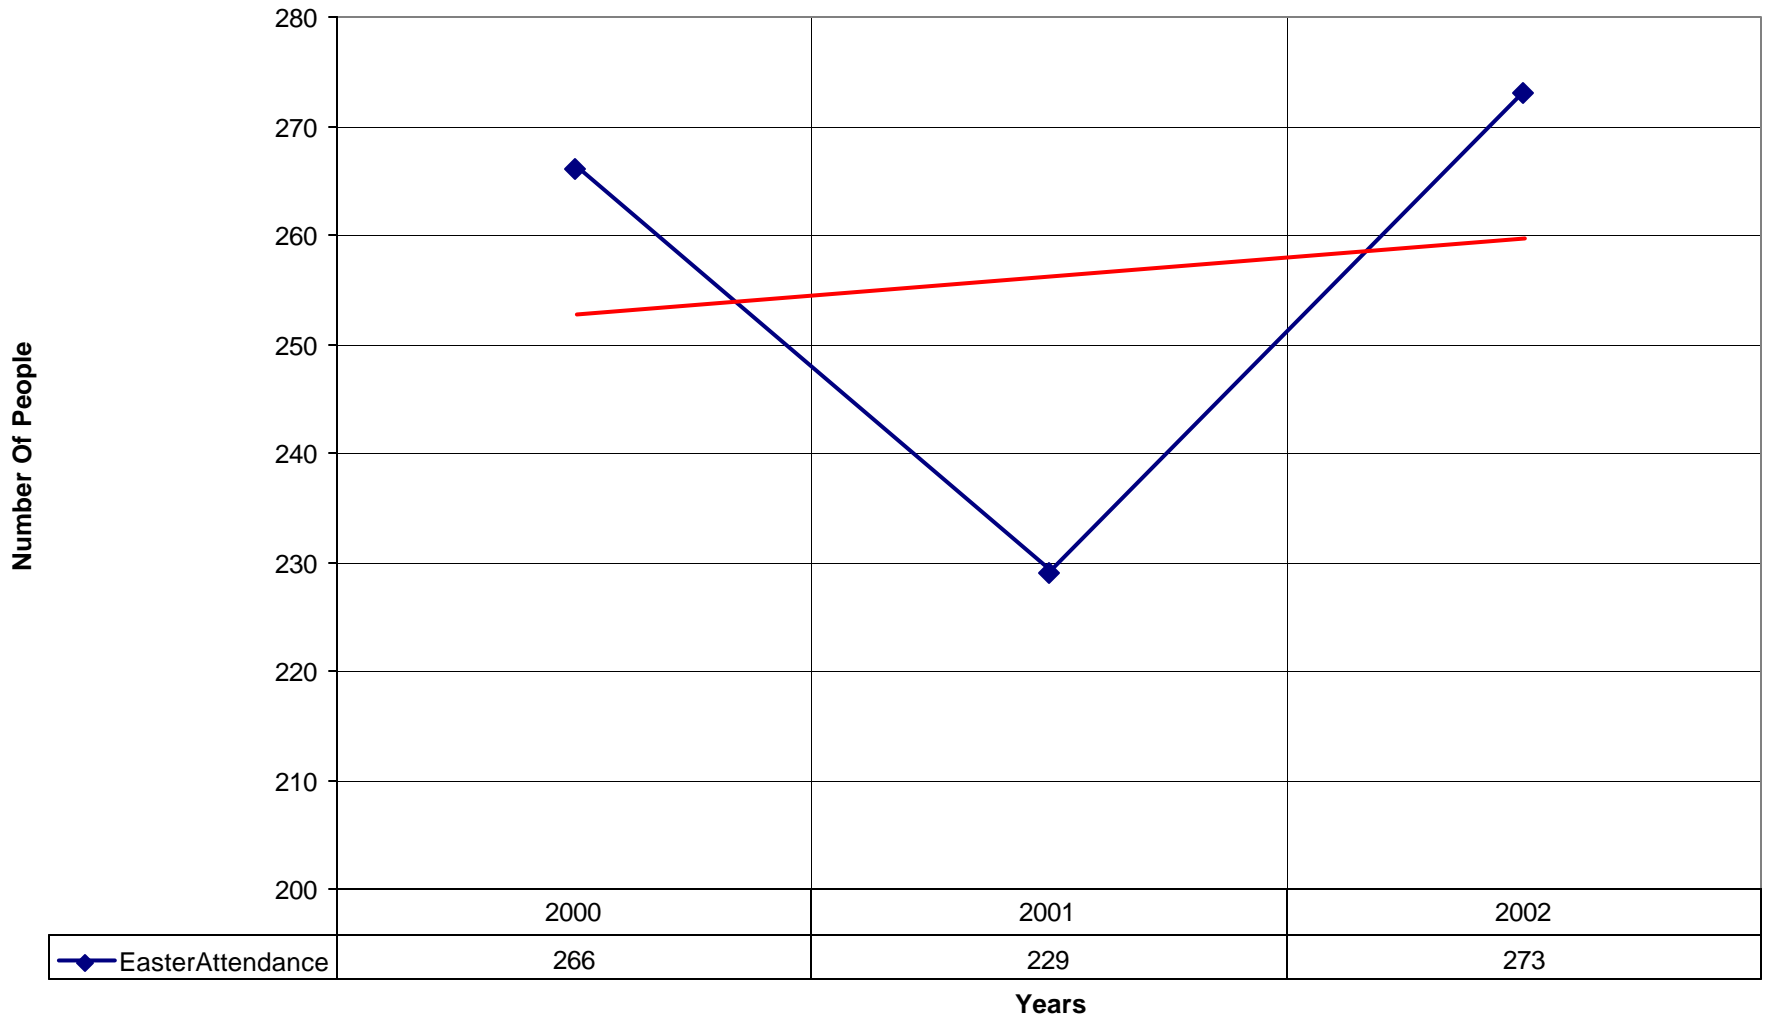

1021 Holy Spirit Episcopal Church NPB

◆ EasterAttendance — Linear (EasterAttendance)