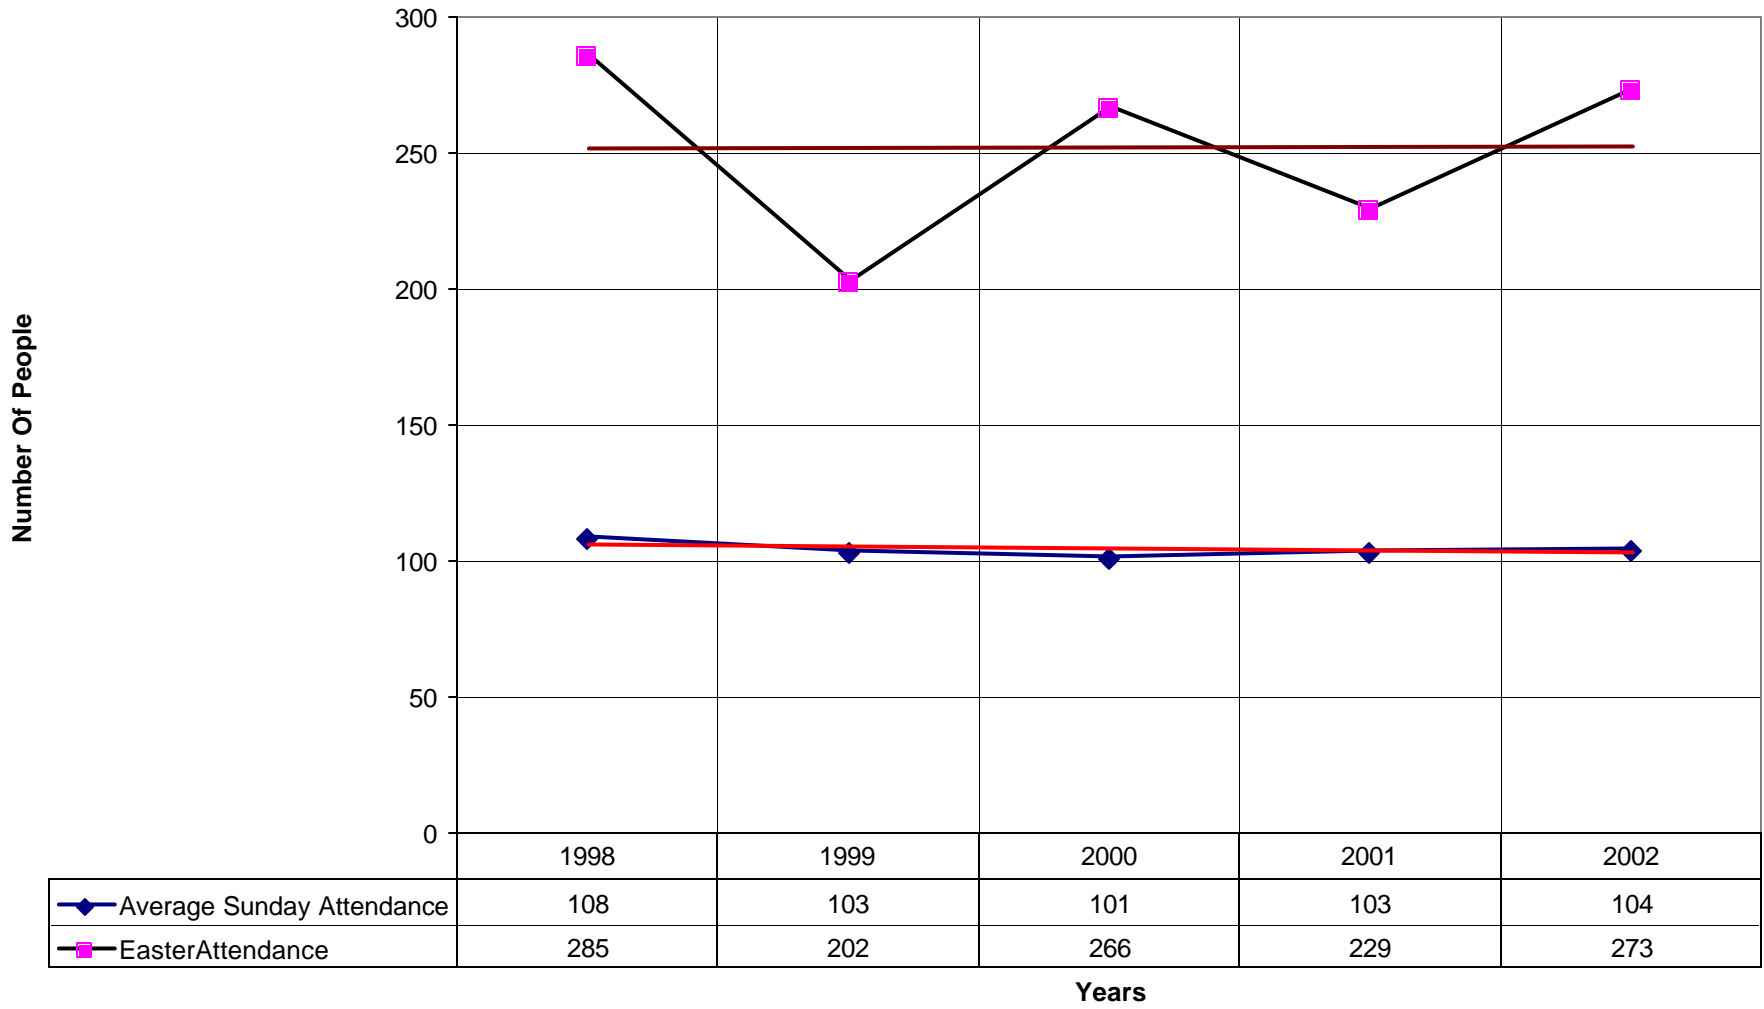

6

5

Years

◆ Number of Baptism

— Linear (Number of Baptism)

1021 Holy Spirit Episcopal Church NPB

◆ Amt Pledge Payments from Congregation — Linear (Amt Pledge Payments from Congregation)

1021 Holy Spirit Episcopal Church NPB

◆ Number of Pledges — Linear (Number of Pledges)

1021 Holy Spirit Episcopal Church NPB

◆ Average Sunday Attendance — Linear (Average Sunday Attendance)

1021 Holy Spirit Episcopal Church NPB

◆ Average Sunday Attendance ■ EasterAttendance — Linear (Average Sunday Attendance) — Linear (EasterAttendance)