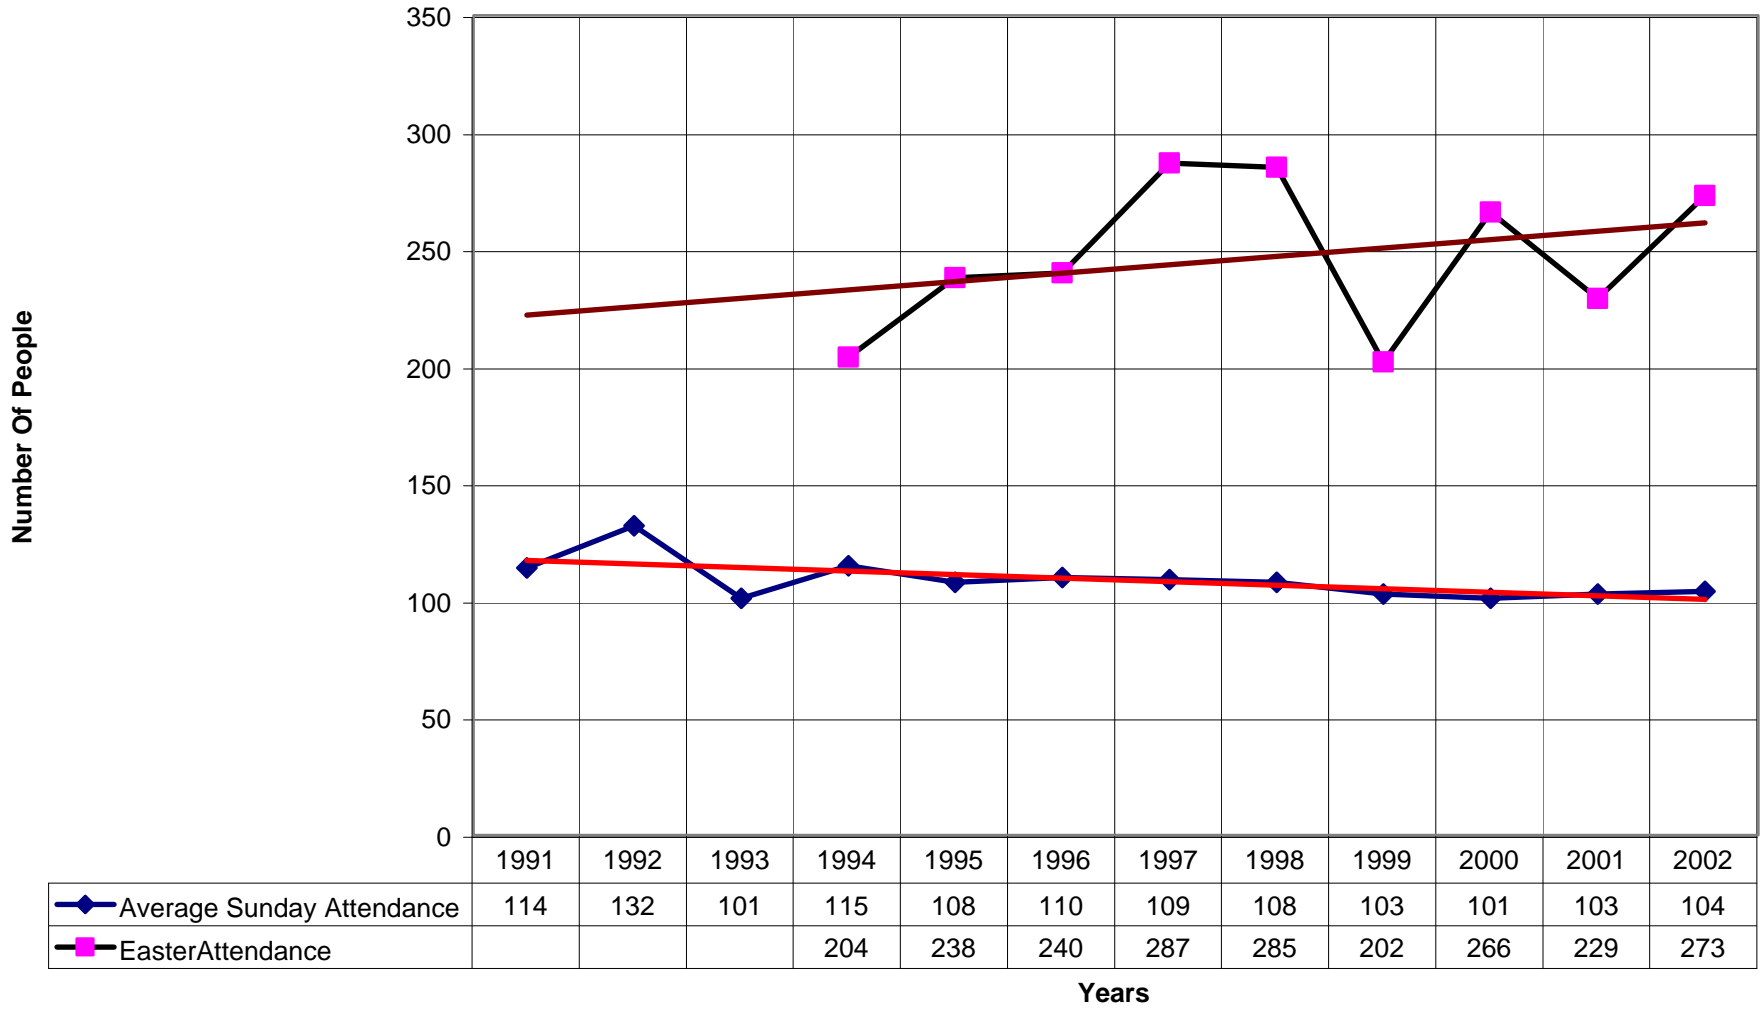

1021 Holy Spirit Episcopal Church NPB

◆ Average Sunday Attendance
 ■ EasterAttendance
 — Linear (Average Sunday Attendance)
 — Linear (EasterAttendance)

1021 Holy Spirit Episcopal Church NPB

◆ EasterAttendance — Linear (EasterAttendance)

1021 Holy Spirit Episcopal Church NPB

◆ Number of Baptism

1991

1992

1993

1994

1995

1996

1997

1998

1999

2000

2001

2002

5

1