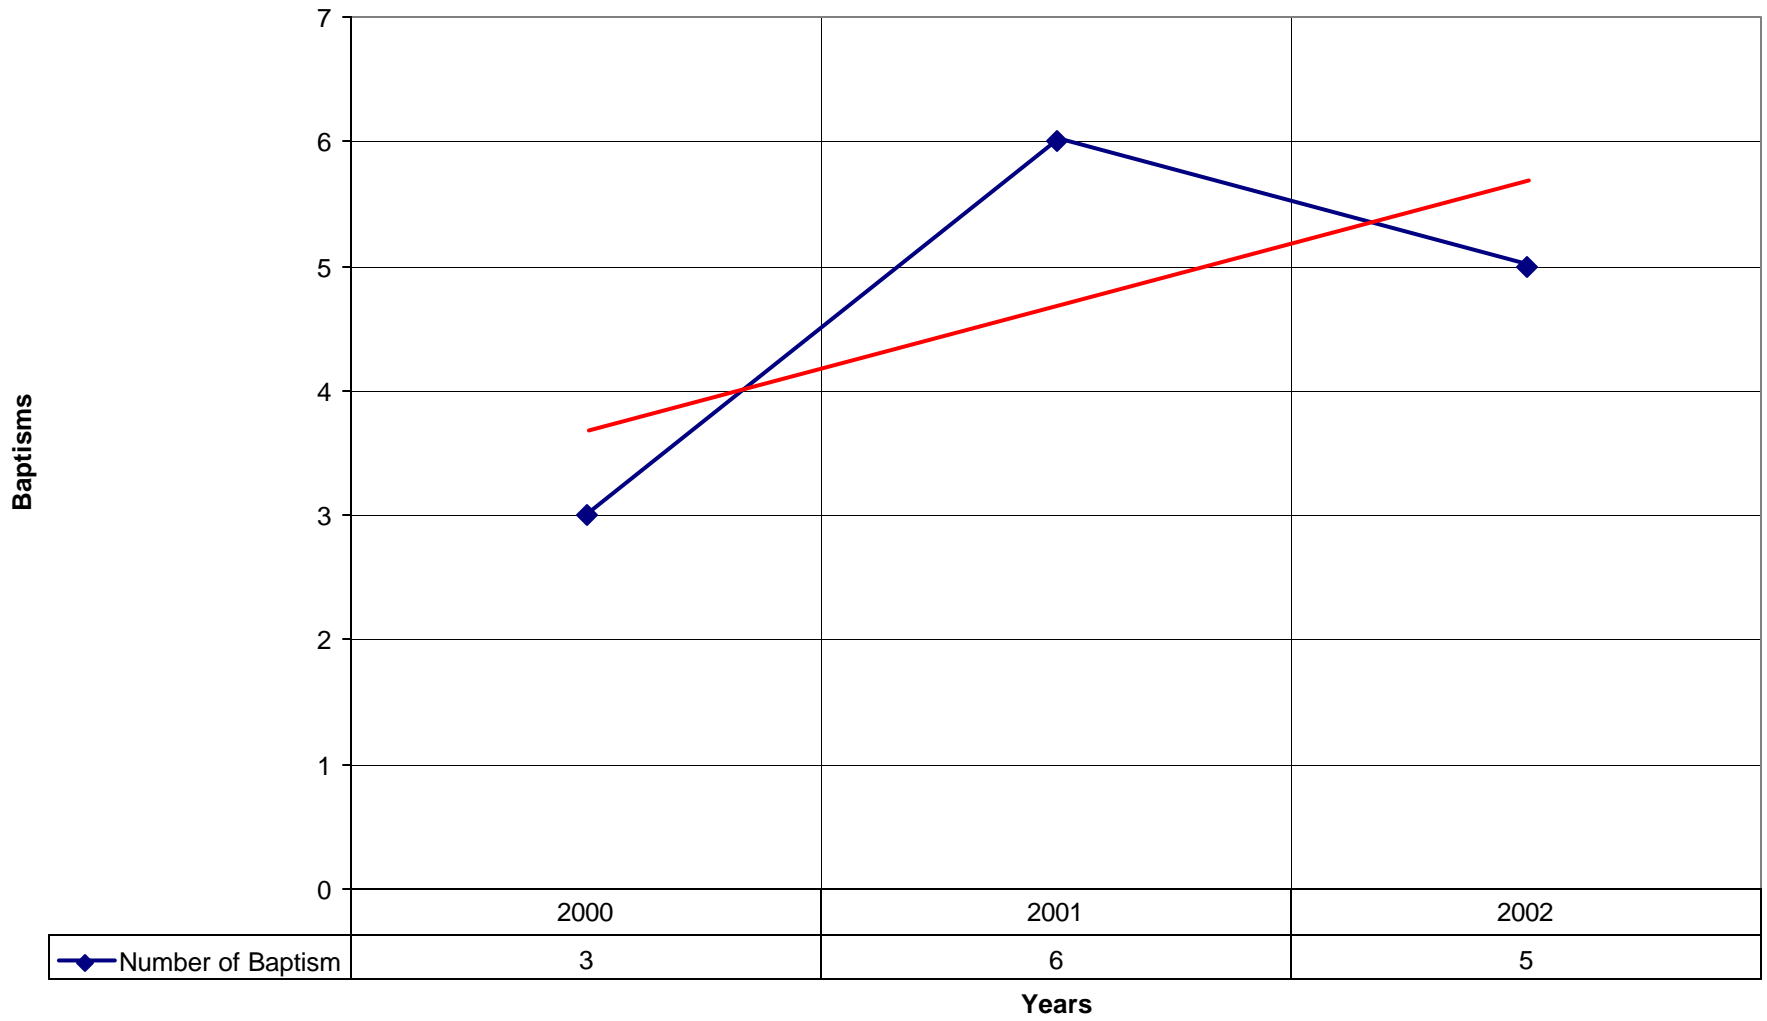

◆ Average Sunday Attendance — Linear (Average Sunday Attendance)

1021 Holy Spirit Episcopal Church NPB

◆ Average Sunday Attendance
 ■ EasterAttendance
 — Linear (Average Sunday Attendance)
 — Linear (EasterAttendance)

1021 Holy Spirit Episcopal Church NPB

◆ EasterAttendance — Linear (EasterAttendance)

1021 Holy Spirit Episcopal Church NPB

◆ Number of Baptism

2000

3

2001

6