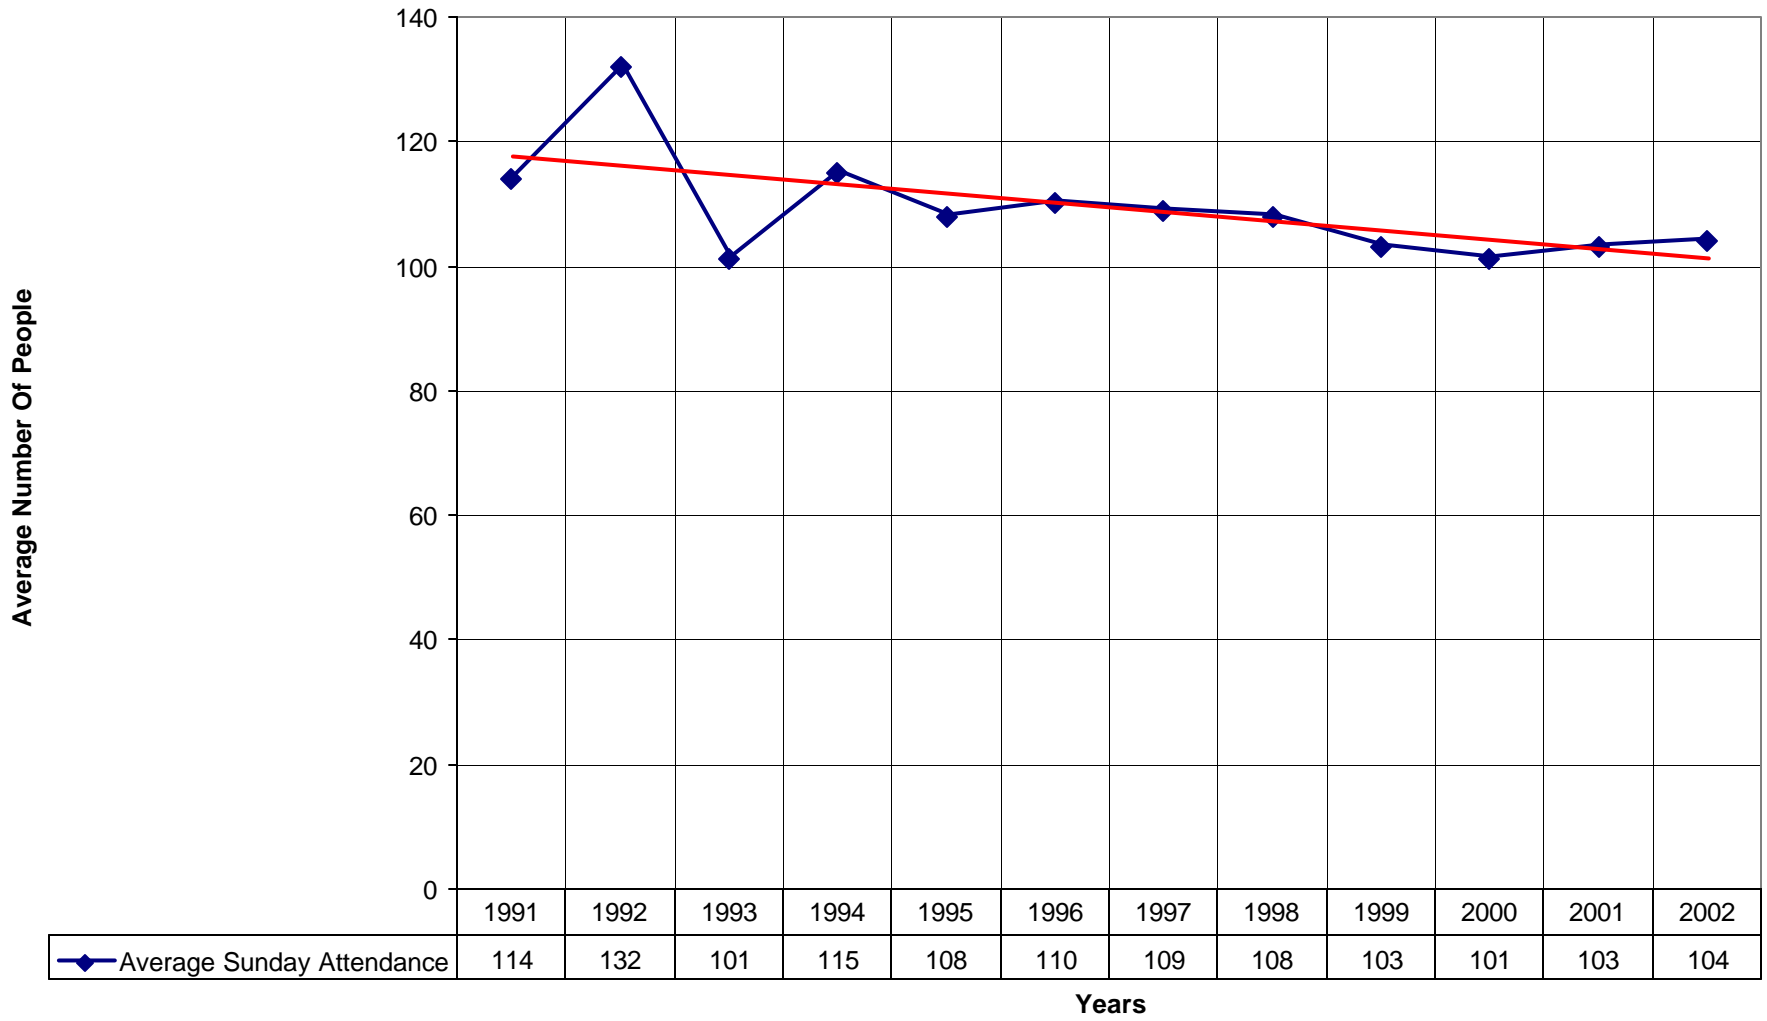

1021 Holy Spirit Episcopal Church NPB

◆ Average Sunday Attendance — Linear (Average Sunday Attendance)