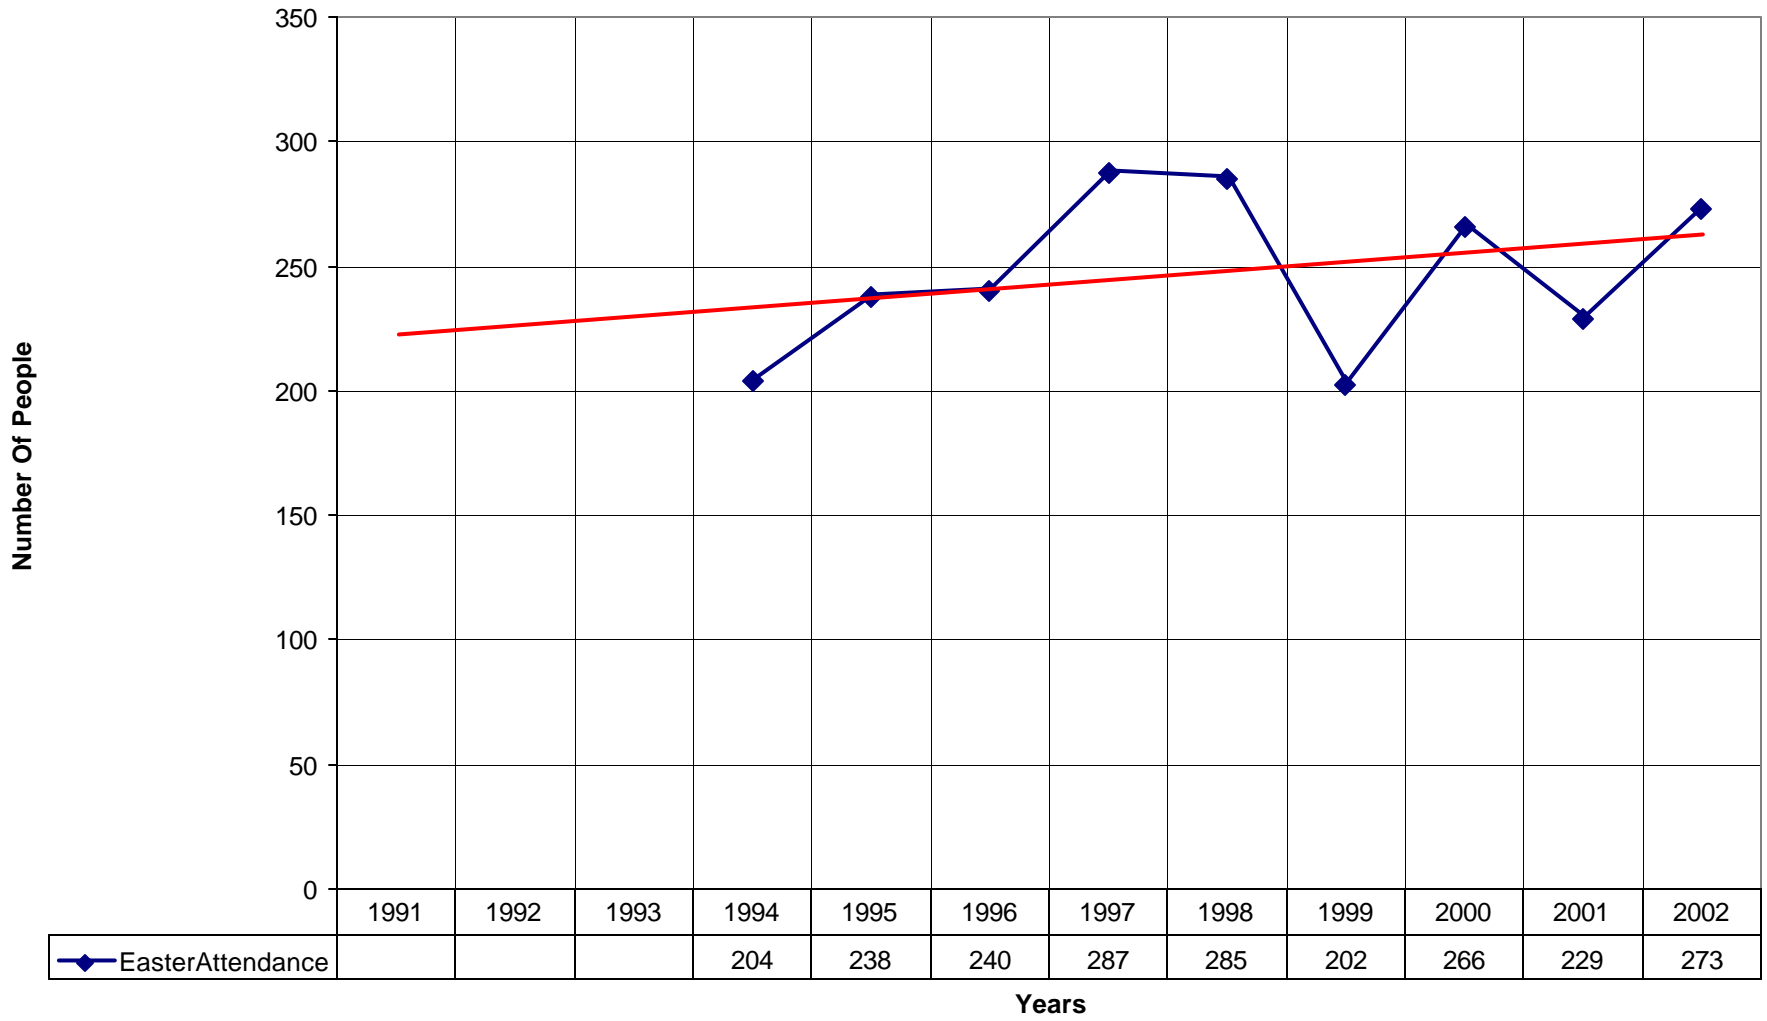

1021 Holy Spirit Episcopal Church NPB

◆ Average Sunday Attendance
 ■ EasterAttendance
 — Linear (Average Sunday Attendance)
 — Linear (EasterAttendance)

1021 Holy Spirit Episcopal Church NPB

◆ EasterAttendance — Linear (EasterAttendance)

1021 Holy Spirit Episcopal Church NPB

◆ Number of Baptism

1991

1992

1993

1994

1995

1996

1997

1998

1999

2000

2001

2002

5

1