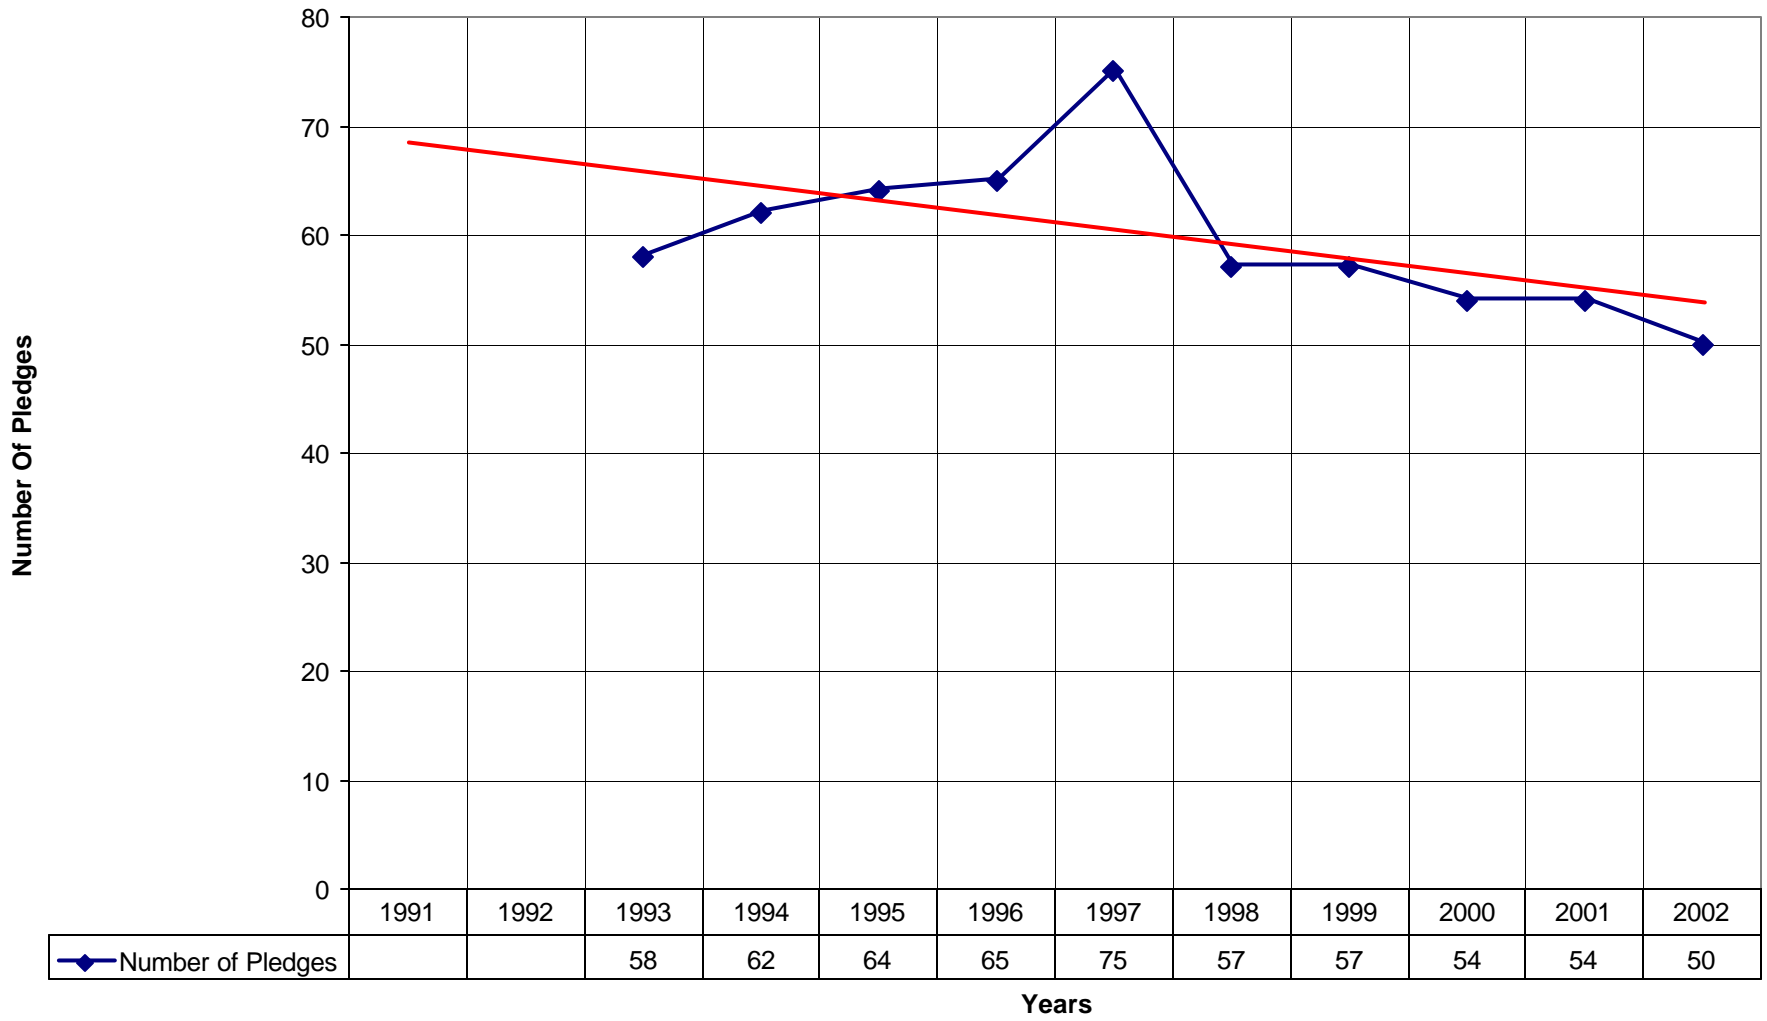

6

5

Years

◆ Number of Baptism

— Linear (Number of Baptism)

1021 Holy Spirit Episcopal Church NPB

◆ Amt Pledge Payments from Congregation — Linear (Amt Pledge Payments from Congregation)

1021 Holy Spirit Episcopal Church NPB

◆ Number of Pledges — Linear (Number of Pledges)

1021 Holy Spirit Episcopal Church NPB

◆ Average Sunday Attendance — Linear (Average Sunday Attendance)

1021 Holy Spirit Episcopal Church NPB

◆ Average Sunday Attendance ■ EasterAttendance — Linear (Average Sunday Attendance) — Linear (EasterAttendance)