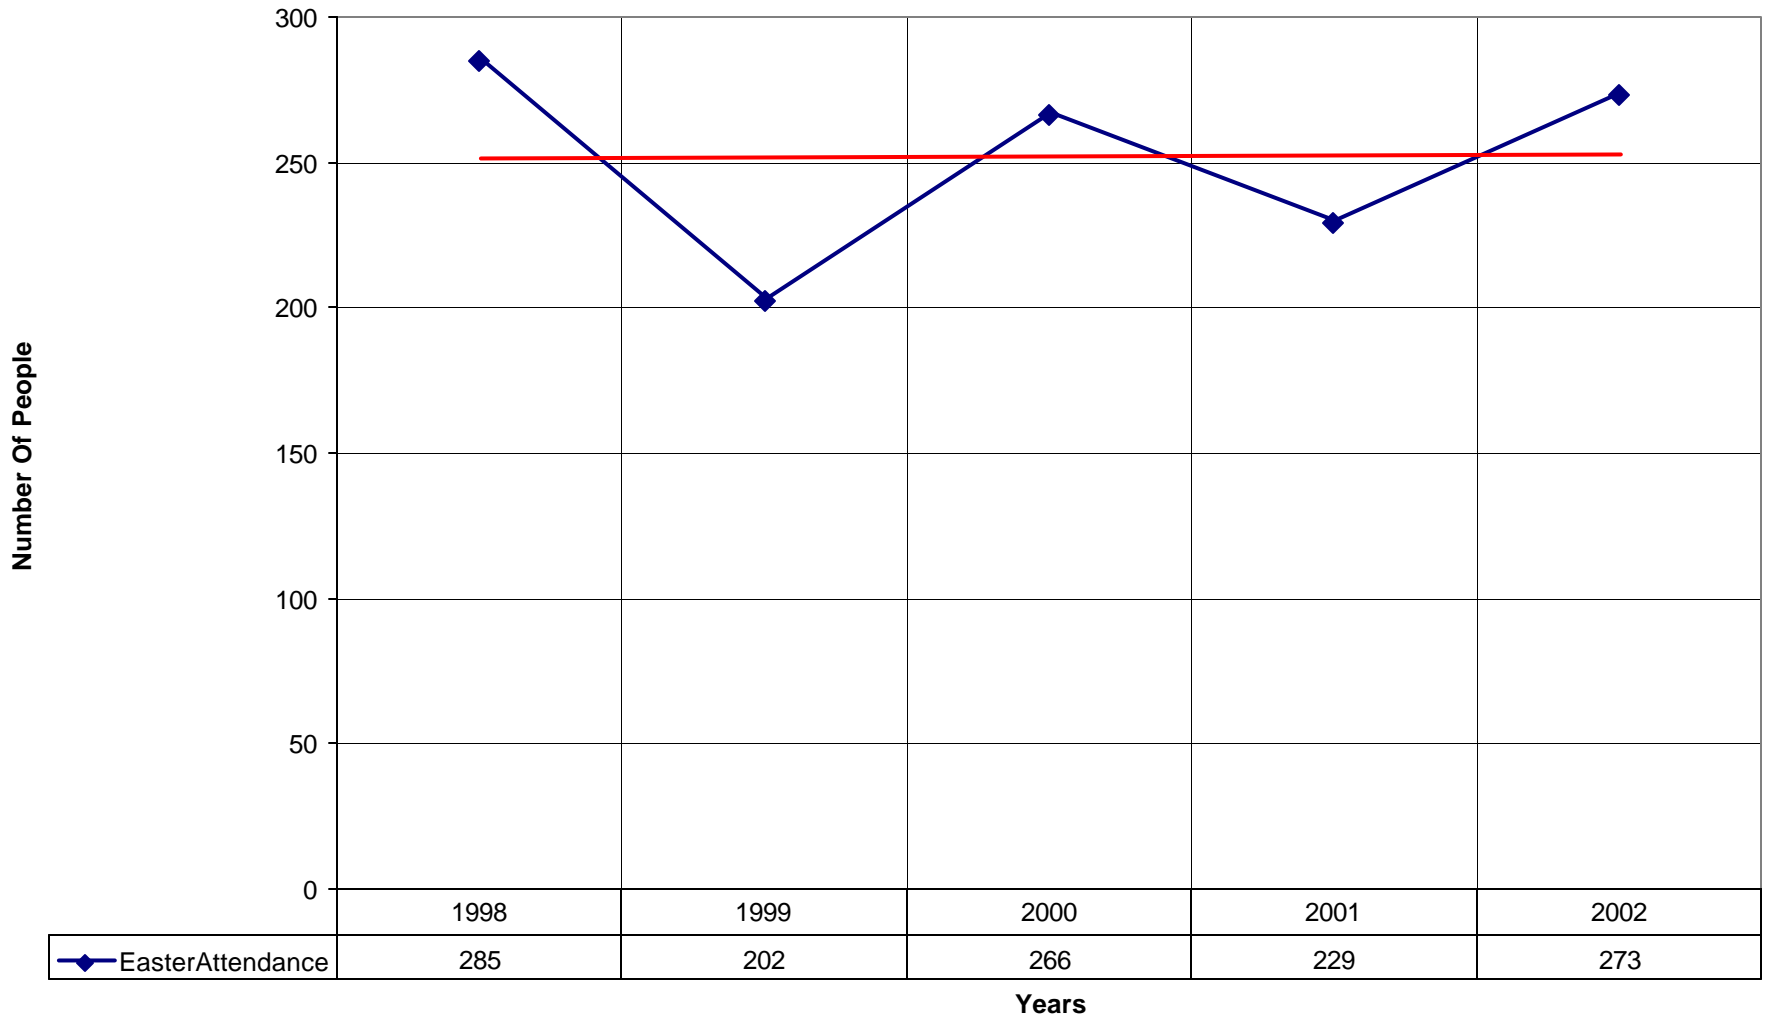

◆ Number of Pledges — Linear (Number of Pledges)

1021 Holy Spirit Episcopal Church NPB

◆ Average Sunday Attendance — Linear (Average Sunday Attendance)

1021 Holy Spirit Episcopal Church NPB

◆ Average Sunday Attendance ■ EasterAttendance — Linear (Average Sunday Attendance) — Linear (EasterAttendance)

1021 Holy Spirit Episcopal Church NPB

◆ EasterAttendance — Linear (EasterAttendance)

1021 Holy Spirit Episcopal Church NPB

Number of Baptism Linear (Number of Baptism)

1021 Holy Spirit Episcopal Church NPB