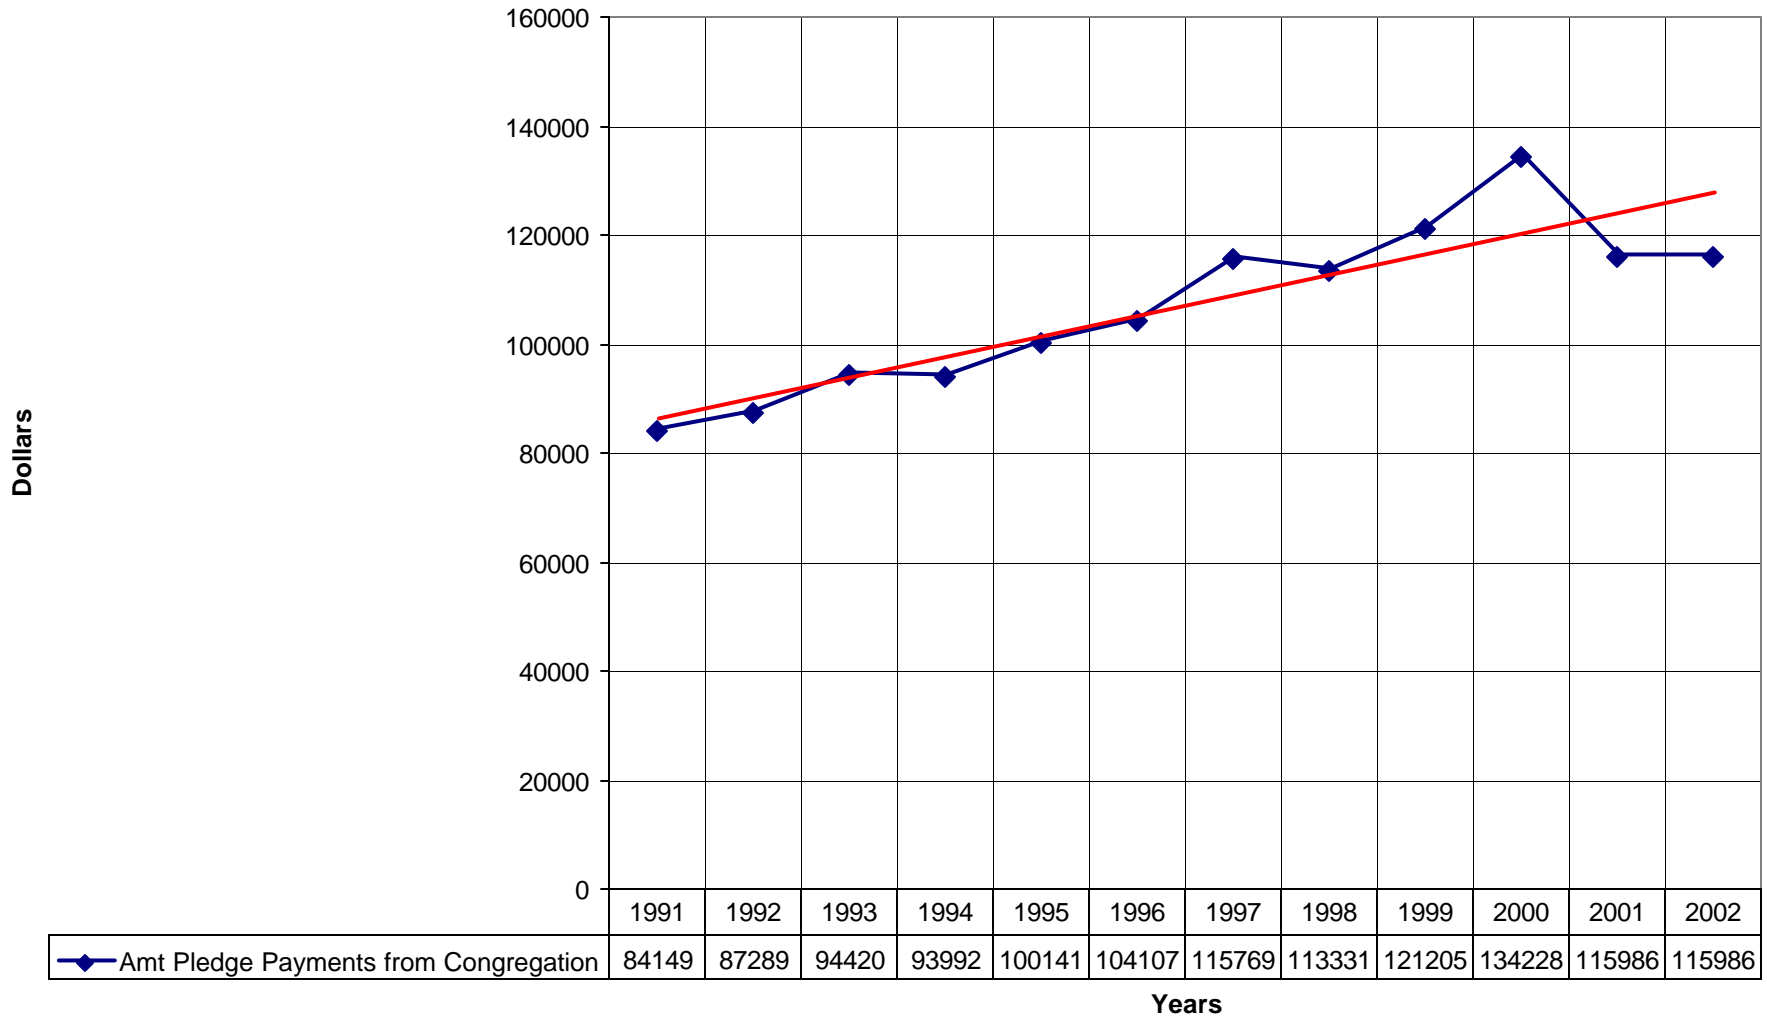

6

5

Years

◆ Number of Baptism

— Linear (Number of Baptism)

1021 Holy Spirit Episcopal Church NPB

◆ Amt Pledge Payments from Congregation — Linear (Amt Pledge Payments from Congregation)

1021 Holy Spirit Episcopal Church NPB

◆ Number of Pledges — Linear (Number of Pledges)

1021 Holy Spirit Episcopal Church NPB

◆ Average Sunday Attendance — Linear (Average Sunday Attendance)

1021 Holy Spirit Episcopal Church NPB

◆ Average Sunday Attendance ■ EasterAttendance — Linear (Average Sunday Attendance) — Linear (EasterAttendance)