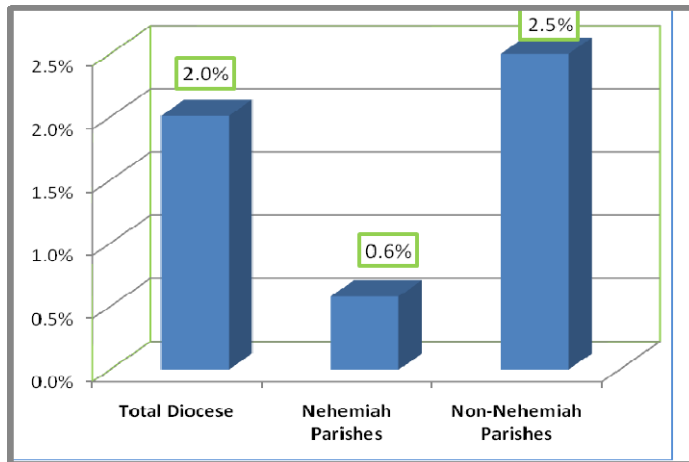

Diocese of Southeast Florida
Parochial Report Data
2009 versus 2008

Average Weekend Attendance

Easter Attendance

Plate/Pledge Income

Operating Revenue Income