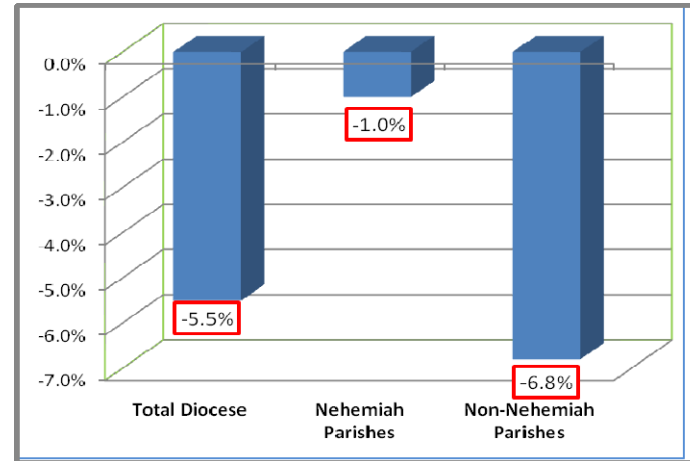

Easter Attendance